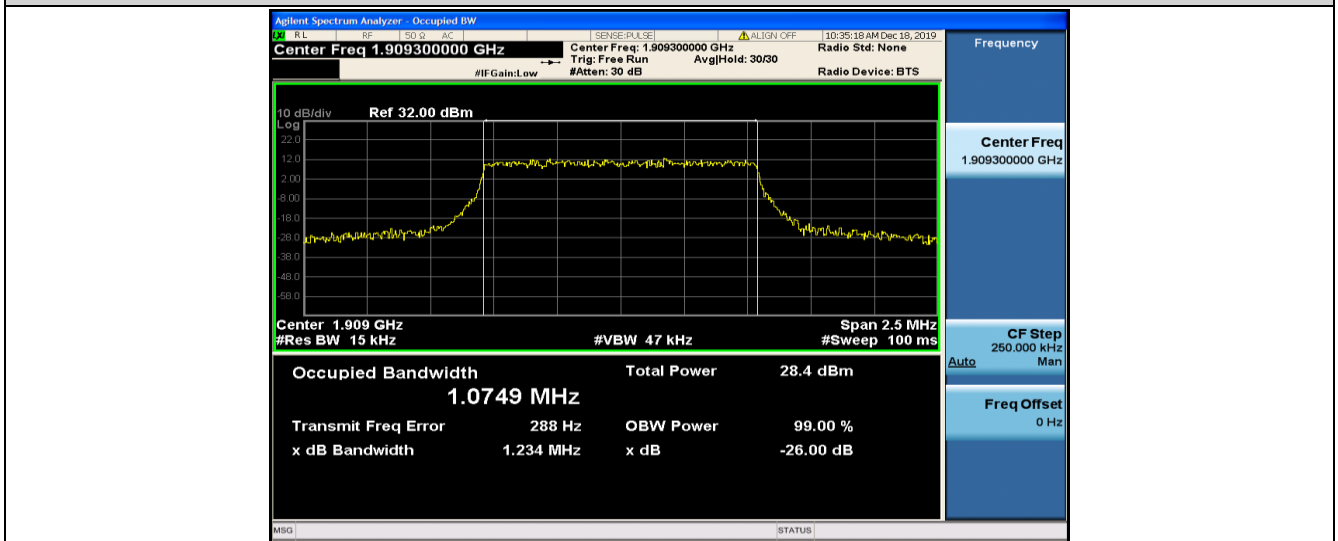

Band2-1.4MHz-QPSK-19193-6RB#0-1.0749