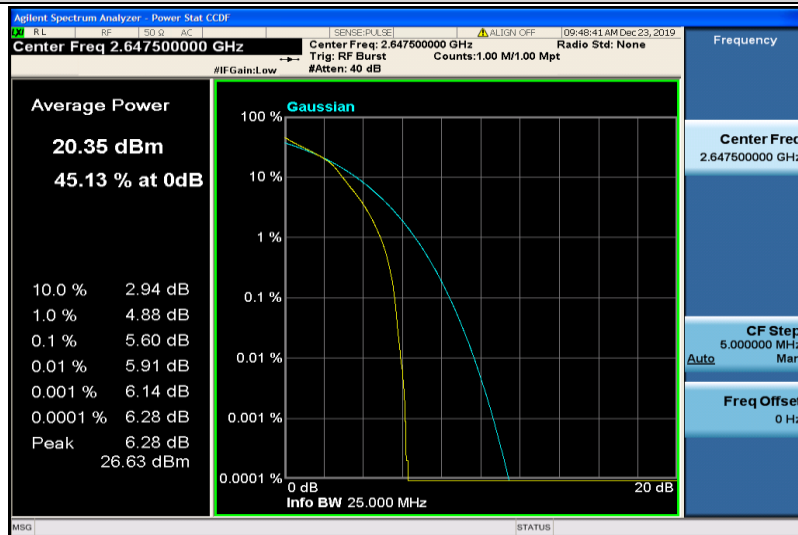

Band41-15MHz-16QAM-41165-75RB#0