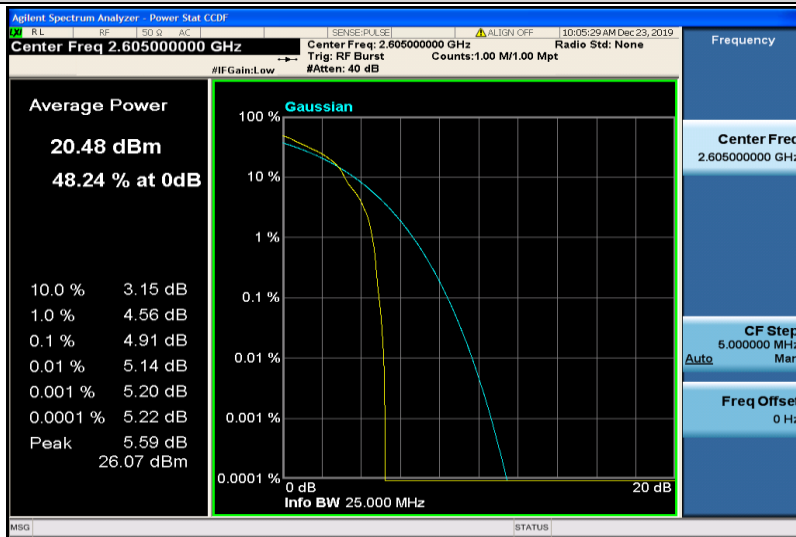

Band41-20MHz-16QAM-40740-1RB#0