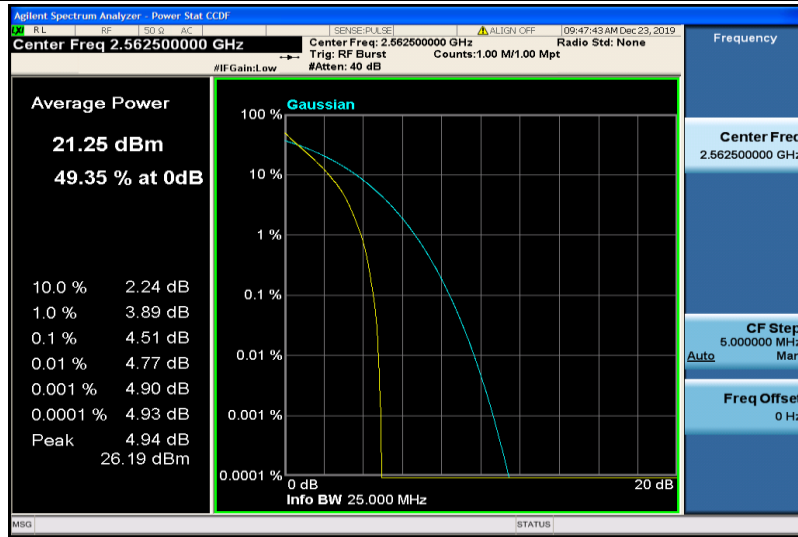

Band41-10MHz-16QAM-40290-50RB#0

Band41-10MHz-16QAM-40740-1RB#0

Band41-10MHz-16QAM-40740-50RB#0

Band41-10MHz-16QAM-41190-1RB#0

Band41-10MHz-16QAM-41190-50RB#0

Band41-15MHz-QPSK-40315-1RB#0

Band41-15MHz-QPSK-40315-75RB#0