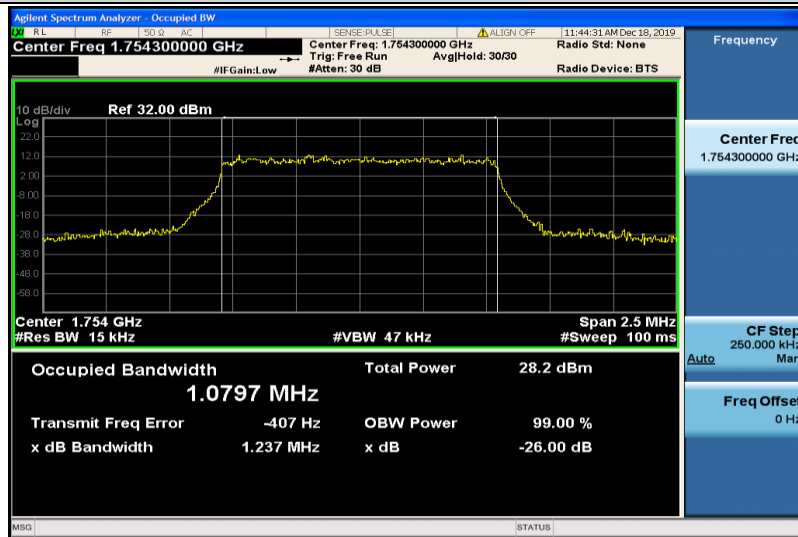

Band4-1.4MHz-QPSK-19957-6RB#0-1.0833

Band4-1.4MHz-QPSK-20175-6RB#0-1.0829

Band4-1.4MHz-QPSK-20393-6RB#0-1.0810

Band4-1.4MHz-16QAM-19957-6RB#0-1.0772

Band4-1.4MHz-16QAM-20175-6RB#0-1.0789

Band4-1.4MHz-16QAM-20393-6RB#0-1.0797