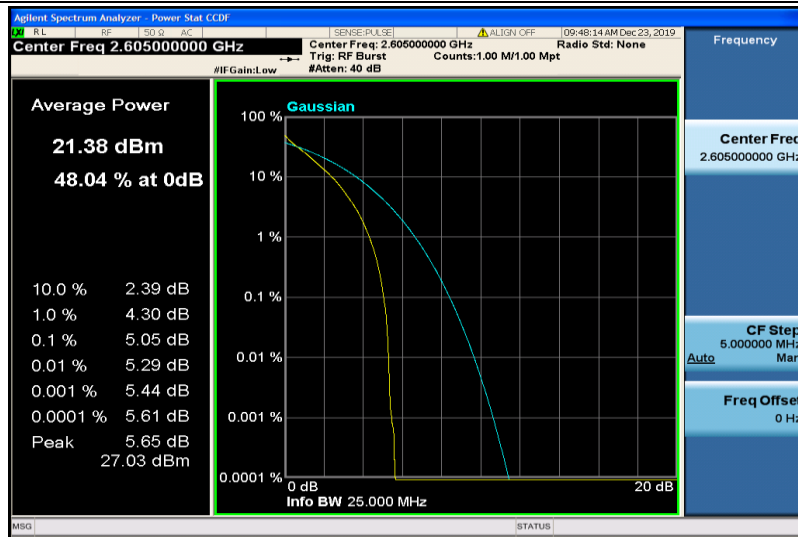

Band41-15MHz-QPSK-40740-75RB#0