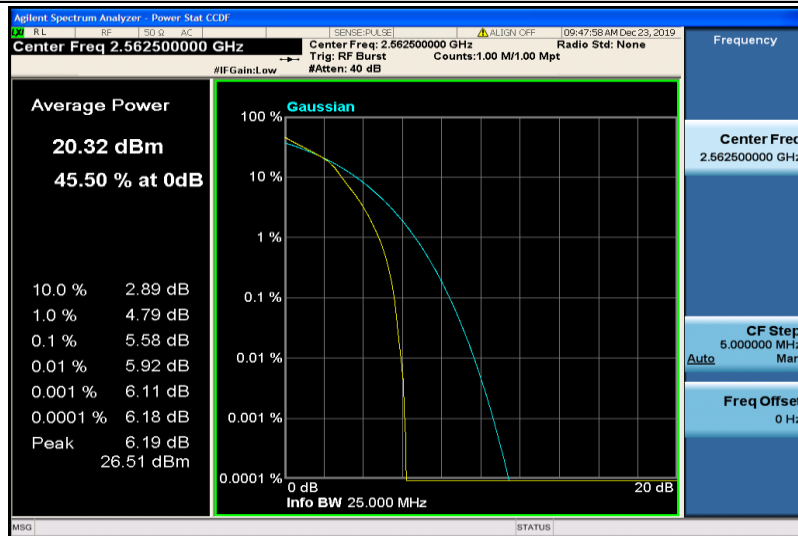

Band41-15MHz-QPSK-40740-1RB#0

Band41-15MHz-QPSK-40740-75RB#0

Band41-15MHz-QPSK-41165-1RB#0

Band41-15MHz-QPSK-41165-75RB#0

Band41-15MHz-16QAM-40315-1RB#0

Band41-15MHz-16QAM-40315-75RB#0

Band41-15MHz-16QAM-40740-1RB#0