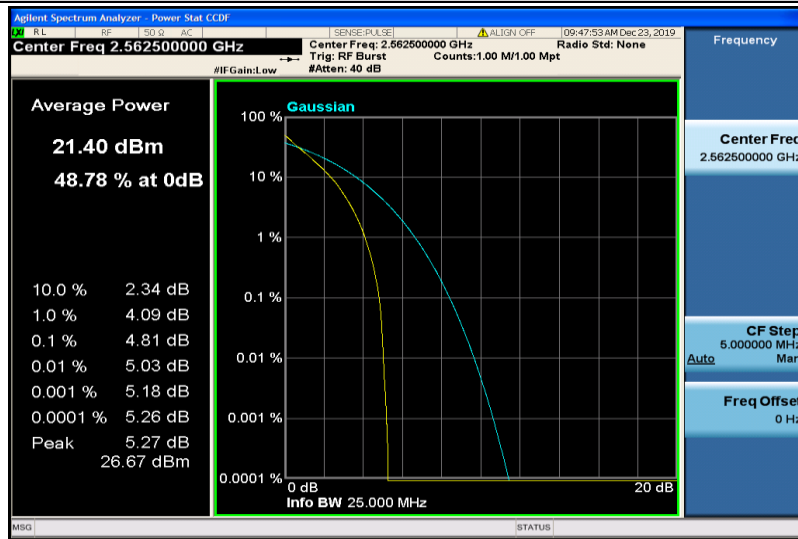

Band41-10MHz-16QAM-40290-50RB#0

Band41-10MHz-16QAM-40740-1RB#0

Band41-10MHz-16QAM-40740-50RB#0

Band41-10MHz-16QAM-41190-1RB#0

Band41-10MHz-16QAM-41190-50RB#0

Band41-15MHz-QPSK-40315-1RB#0

Band41-15MHz-QPSK-40315-75RB#0