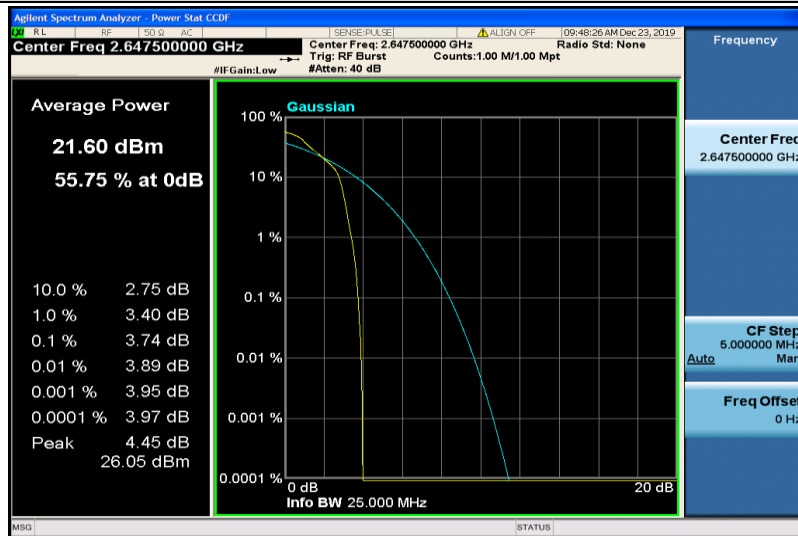

Band41-15MHz-QPSK-41165-1RB#0