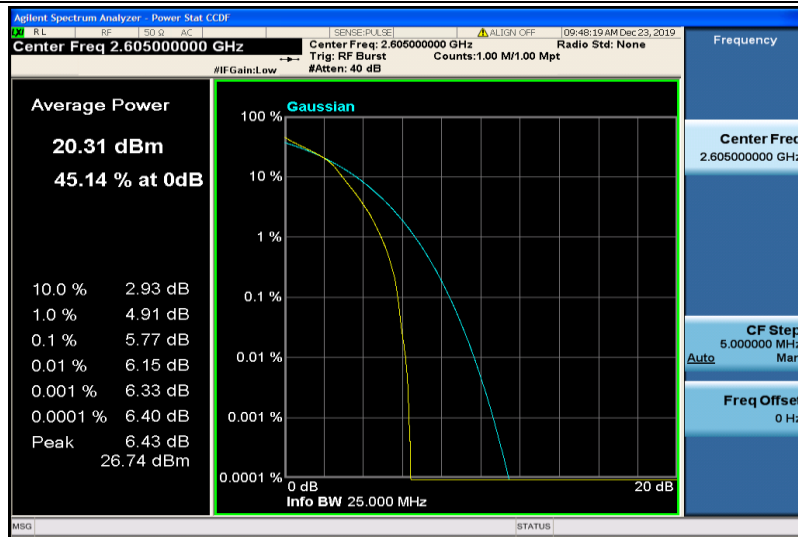

Band41-15MHz-QPSK-40740-1RB#0

Band41-15MHz-QPSK-40740-75RB#0

Band41-15MHz-QPSK-41165-1RB#0

Band41-15MHz-QPSK-41165-75RB#0

Band41-15MHz-16QAM-40315-1RB#0

Band41-15MHz-16QAM-40315-75RB#0

Band41-15MHz-16QAM-40740-1RB#0