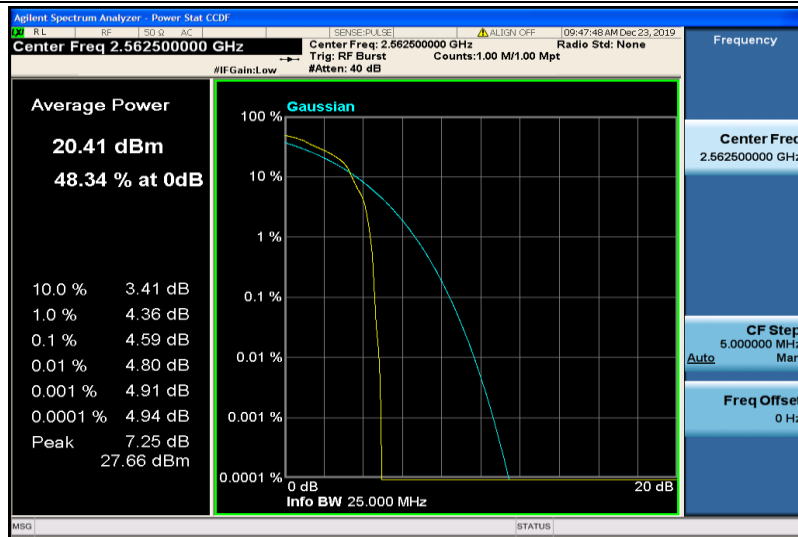

Band41-15MHz-QPSK-40740-1RB#0

Band41-15MHz-QPSK-40740-75RB#0

Band41-15MHz-QPSK-41165-1RB#0

Band41-15MHz-QPSK-41165-75RB#0

Band41-15MHz-16QAM-40315-1RB#0

Band41-15MHz-16QAM-40315-75RB#0

Band41-15MHz-16QAM-40740-1RB#0