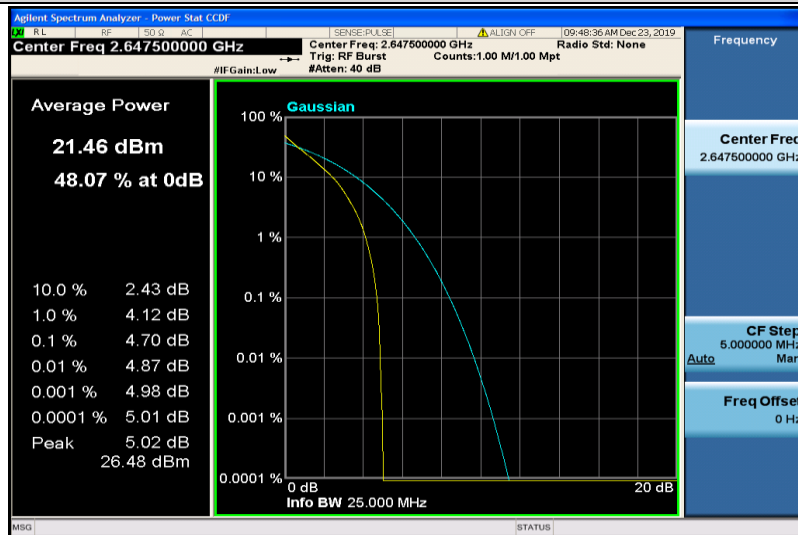

Band41-15MHz-QPSK-41165-75RB#0