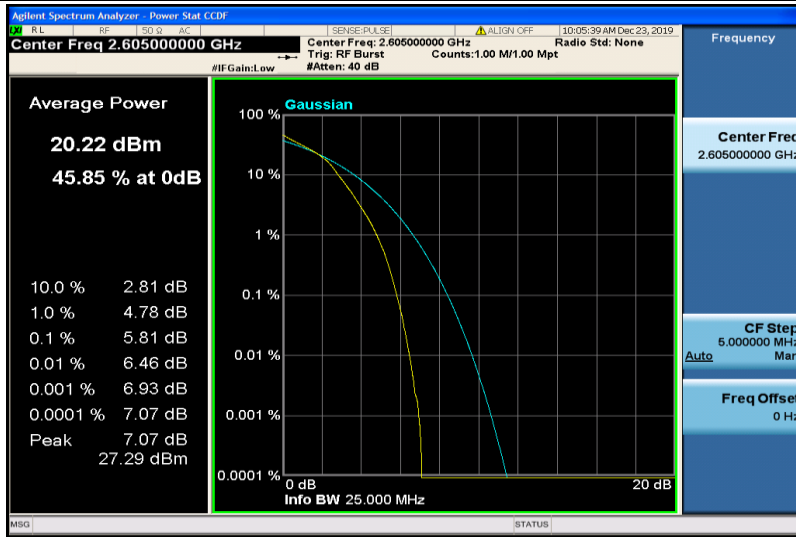

Band41-20MHz-16QAM-40740-100RB#0