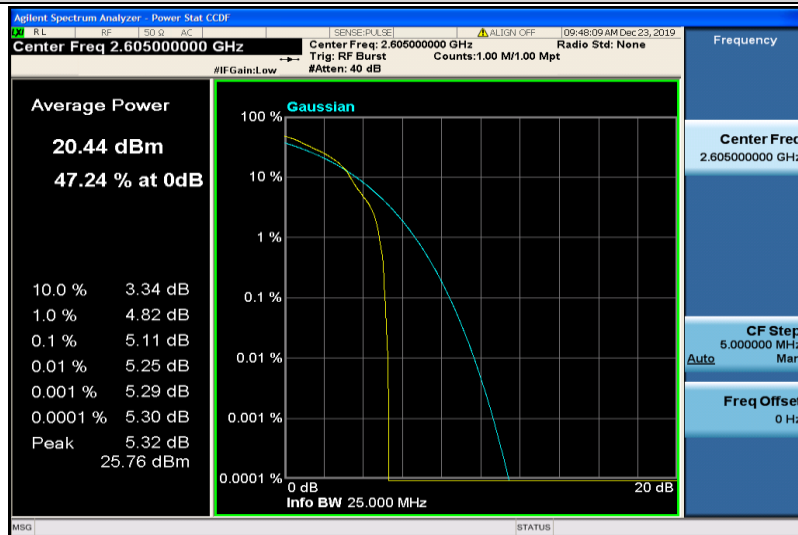

Band41-15MHz-QPSK-40740-1RB#0

Band41-15MHz-QPSK-40740-75RB#0

Band41-15MHz-QPSK-41165-1RB#0

Band41-15MHz-QPSK-41165-75RB#0

Band41-15MHz-16QAM-40315-1RB#0

Band41-15MHz-16QAM-40315-75RB#0

Band41-15MHz-16QAM-40740-1RB#0