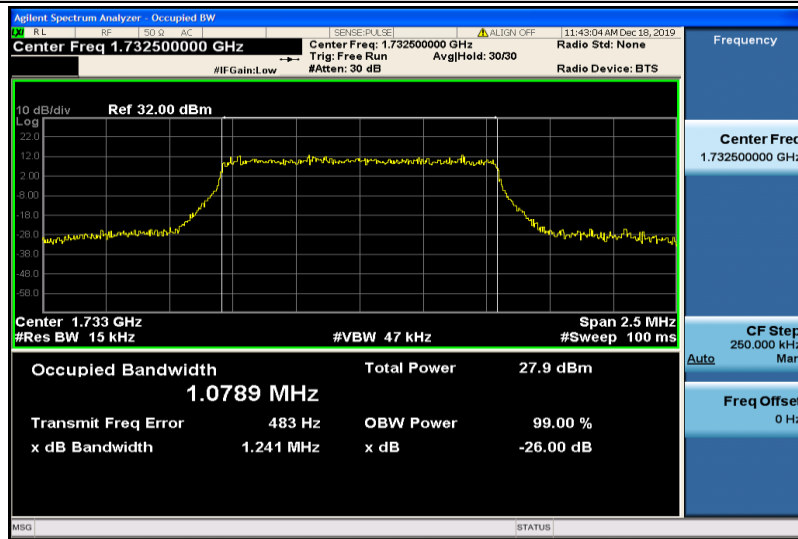

Band4-1.4MHz-QPSK-19957-6RB#0-1.0833

Band4-1.4MHz-QPSK-20175-6RB#0-1.0829

Band4-1.4MHz-QPSK-20393-6RB#0-1.0810

Band4-1.4MHz-16QAM-19957-6RB#0-1.0772

Band4-1.4MHz-16QAM-20175-6RB#0-1.0789

Band4-1.4MHz-16QAM-20393-6RB#0-1.0797