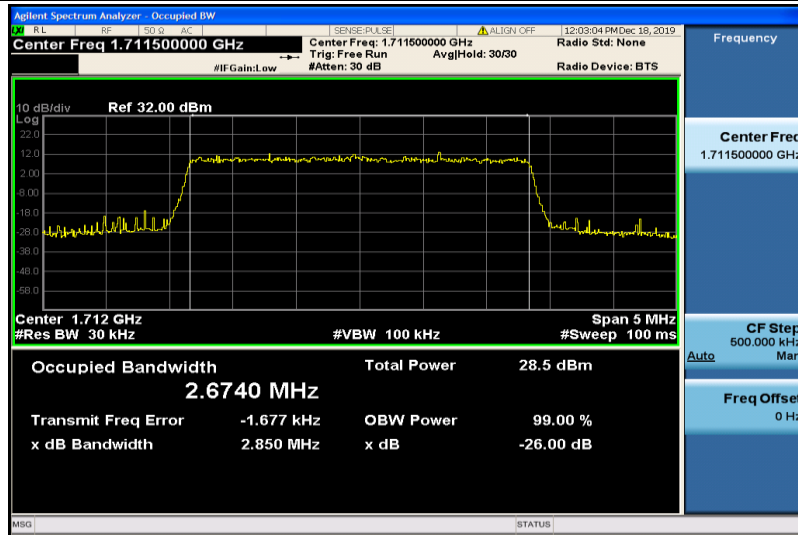

Band4-3MHz-16QAM-19965-15RB#0-2.6740