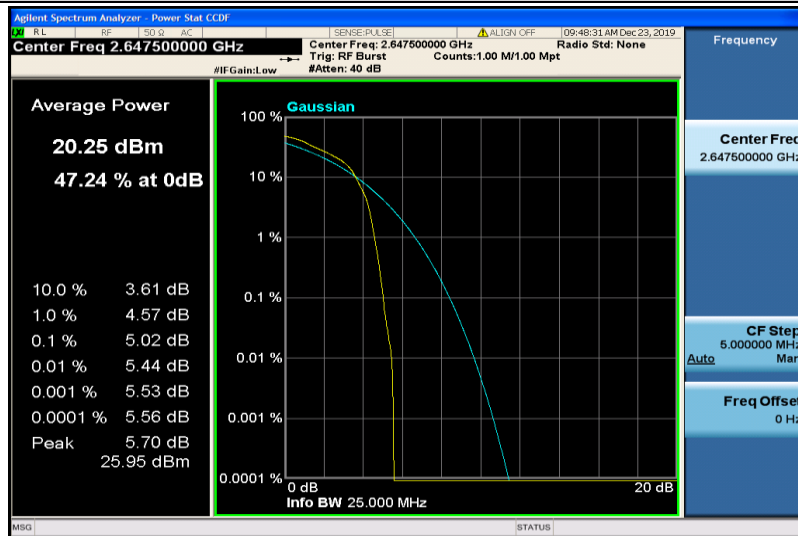

Band41-15MHz-16QAM-41165-1RB#0