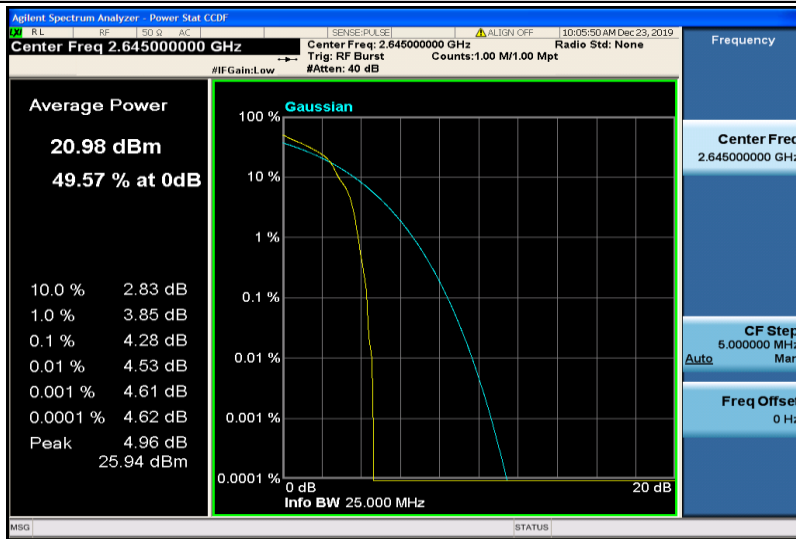

Band41-20MHz-16QAM-41140-1RB#0