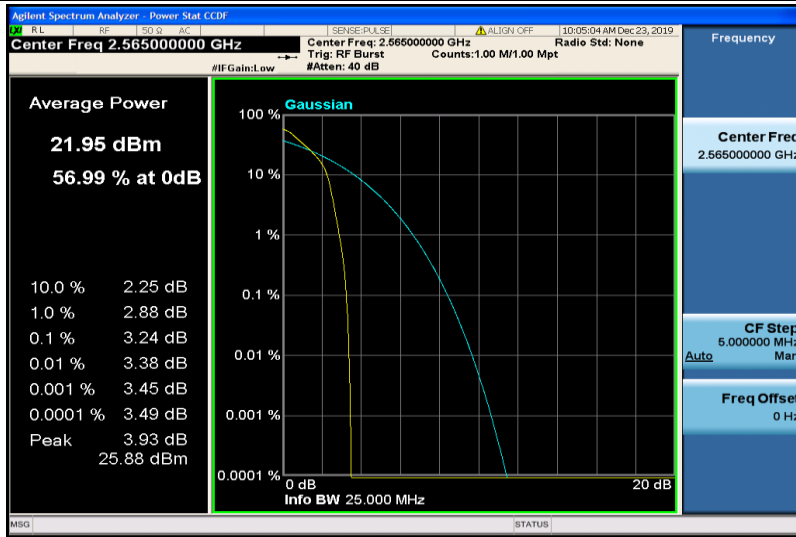

Band41-20MHz-QPSK-40340-1RB#0