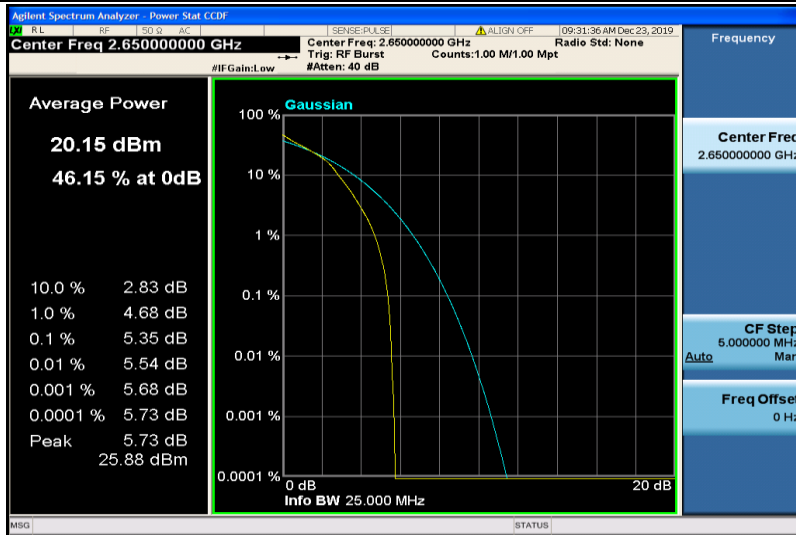

Band41-10MHz-16QAM-40290-50RB#0

Band41-10MHz-16QAM-40740-1RB#0

Band41-10MHz-16QAM-40740-50RB#0

Band41-10MHz-16QAM-41190-1RB#0

Band41-10MHz-16QAM-41190-50RB#0

Band41-15MHz-QPSK-40315-1RB#0

Band41-15MHz-QPSK-40315-75RB#0