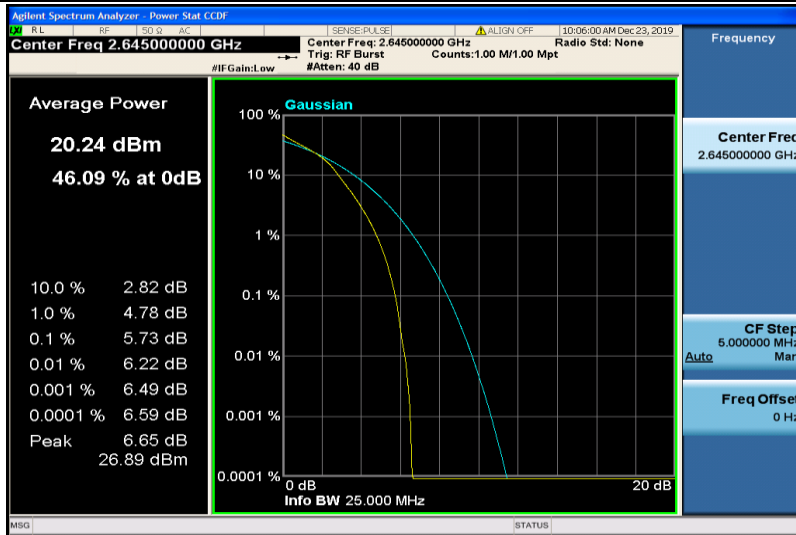

Band41-20MHz-16QAM-41140-100RB#0