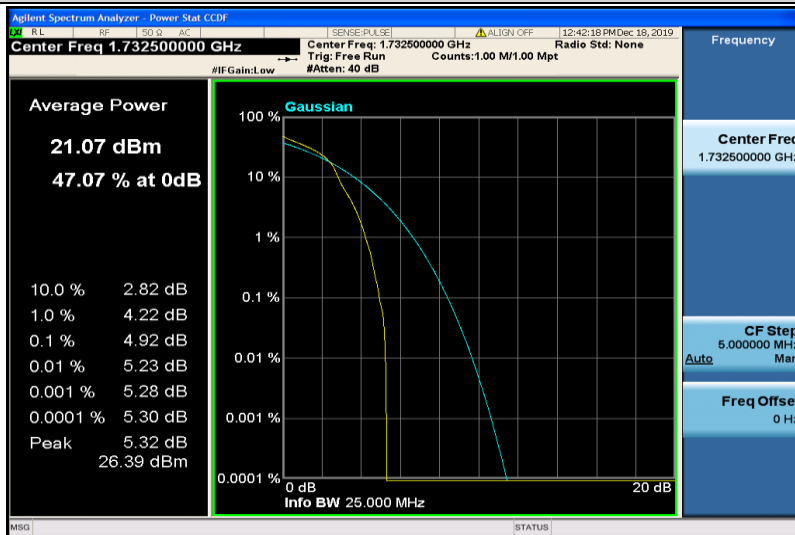

Band4-10MHz-16QAM-20000-50RB#0

Band4-10MHz-16QAM-20175-1RB#0