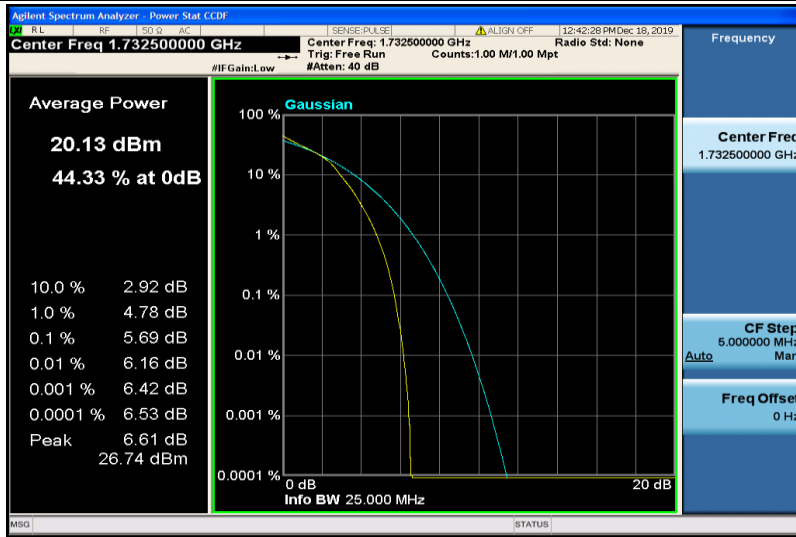

Band4-10MHz-16QAM-20175-1RB#0

Band4-10MHz-16QAM-20175-50RB#0