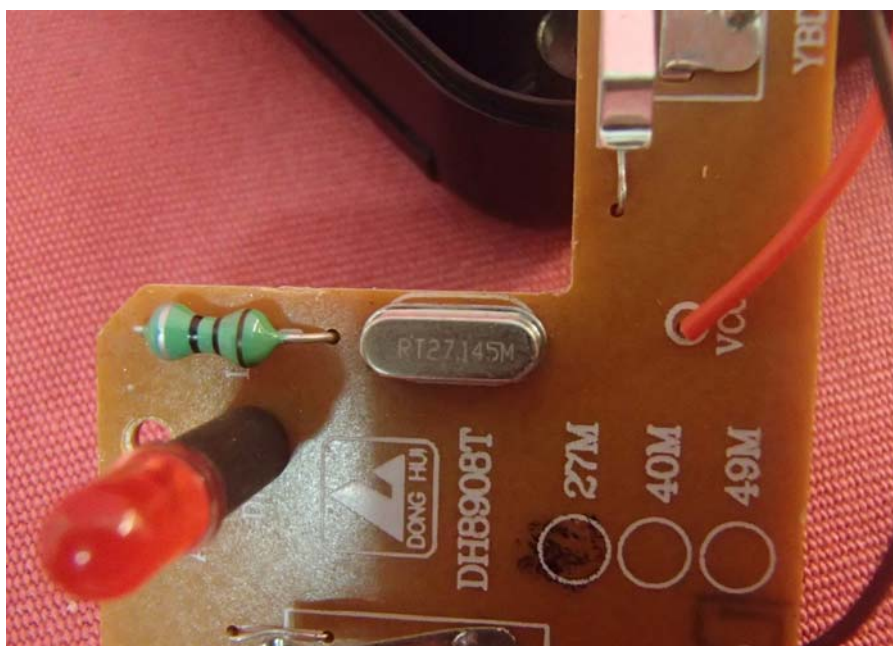

INTERTEK TESTING SERVICE

Report No.: 14100166HKG-001

Equipment Photographs

Model : SF2015D

(Internal)

INTERTEK TESTING SERVICE

Report No.: 14100166HKG-001

Equipment Photographs

Model : SF2015D

(Internal)

INTERTEK TESTING SERVICE

Report No.: 14100166HKG-001

Equipment Photographs

Model : SF2015D

(Internal)