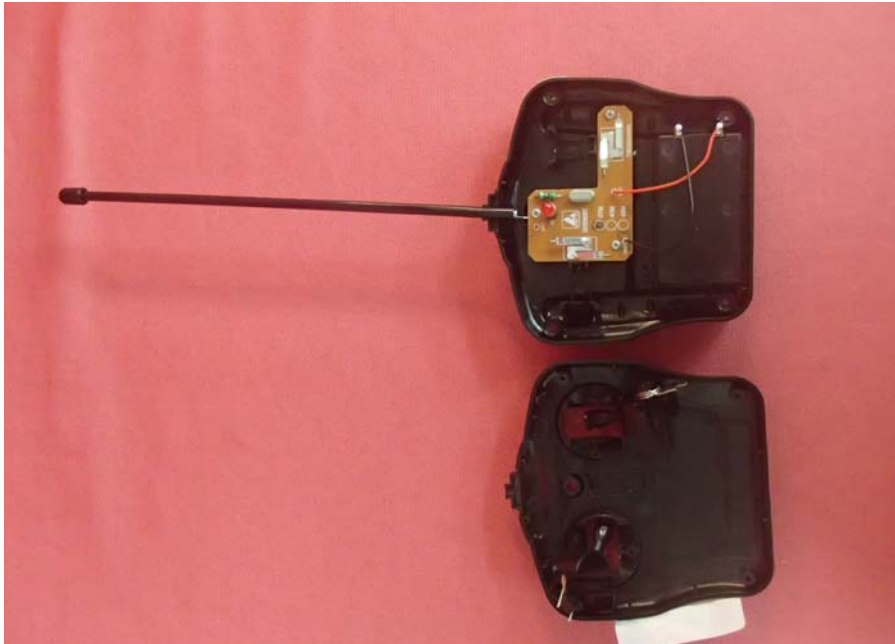

INTERTEK TESTING SERVICE

Report No.: 14100166HKG-001

Equipment Photographs

Model : SF2015D

(Internal)

INTERTEK TESTING SERVICE

Report No.: 14100166HKG-001

Equipment Photographs

Model : SF2015D

(Internal)

INTERTEK TESTING SERVICE

Report No.: 14100166HKG-001

Equipment Photographs

Model : SF2015D

(Internal)