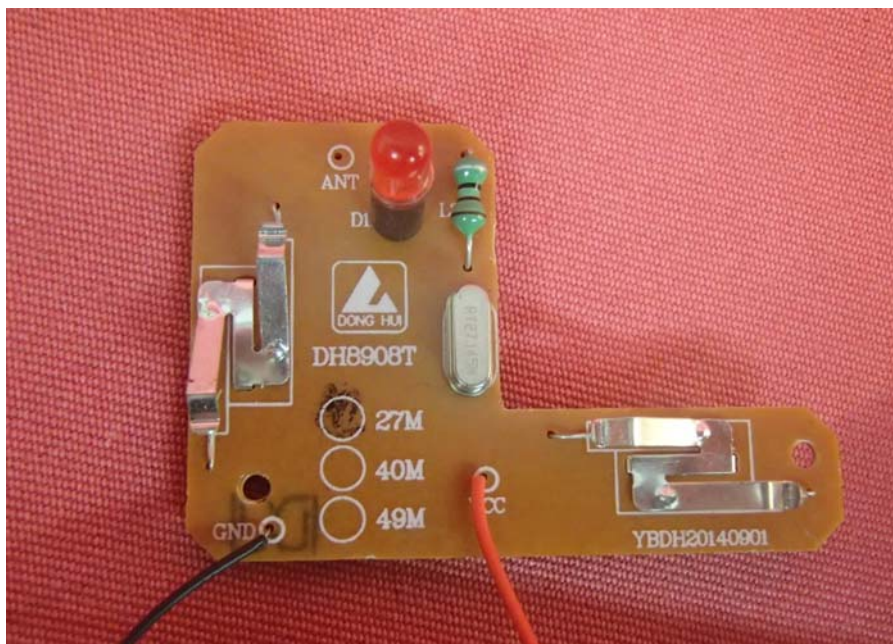

INTERTEK TESTING SERVICE

Report No.: 14100166HKG-001

Equipment Photographs

Model : SF2015D

(Internal)

INTERTEK TESTING SERVICE

Report No.: 14100166HKG-001

Equipment Photographs

Model : SF2015D

(Internal)

INTERTEK TESTING SERVICE

Report No.: 14100166HKG-001

Equipment Photographs

Model : SF2015D

(Internal)