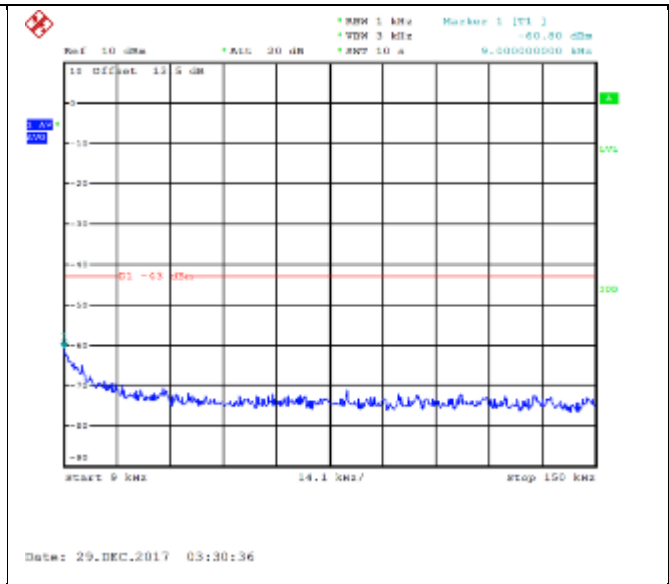

16QAM Middle channel-9kHz~150kHz

QPSK Middle channel-150kHz~30MHz

16QAM Middle channel-150kHz~30MHz

QPSK Middle channel-30MHz~9GHz

16QAM Middle channel-30MHz~9GHz

QPSK High channel-9kHz~150kHz

16QAM High channel-9kHz~150kHz