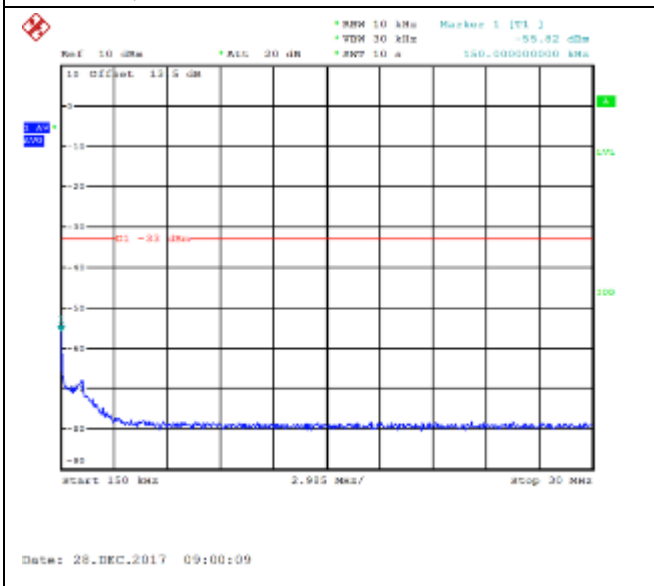

QPSK Low channel-150kHz~30MHz

Date: 29.DEC.2017 07:49:14

16QAM Low channel-150kHz~30MHz

Date: 29.DEC.2017 07:49:35

QPSK Low channel-30MHz~9GHz

16QAM Low channel-30MHz~9GHz

QPSK Middle channel-9kHz~150kHz

16QAM Middle channel-9kHz~150kHz