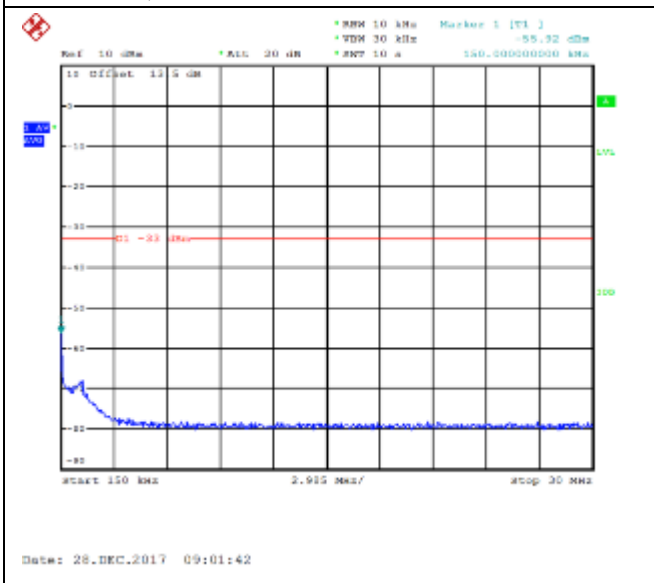

QPSK High channel-150kHz~30MHz

16QAM High channel-150kHz~30MHz

QPSK High channel-30MHz~9GHz

16QAM High channel-30MHz~9GHz

QPSK Low channel-9kHz~150kHz

16QAM Low channel-9kHz~150kHz

QPSK Low channel-150kHz~30MHz