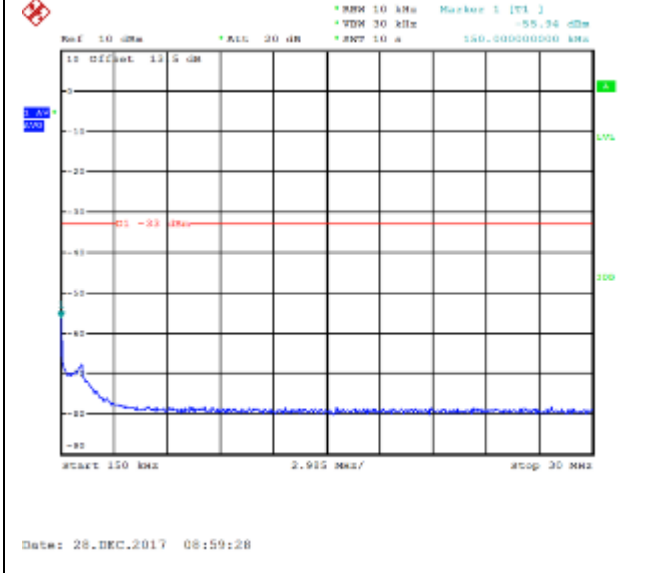

QPSK Middle channel-150kHz~30MHz

16QAM Middle channel-150kHz~30MHz

QPSK Middle channel-30MHz~9GHz

16QAM Middle channel-30MHz~9GHz

QPSK High channel-9kHz~150kHz

16QAM High channel-9kHz~150kHz

QPSK High channel-150kHz~30MHz