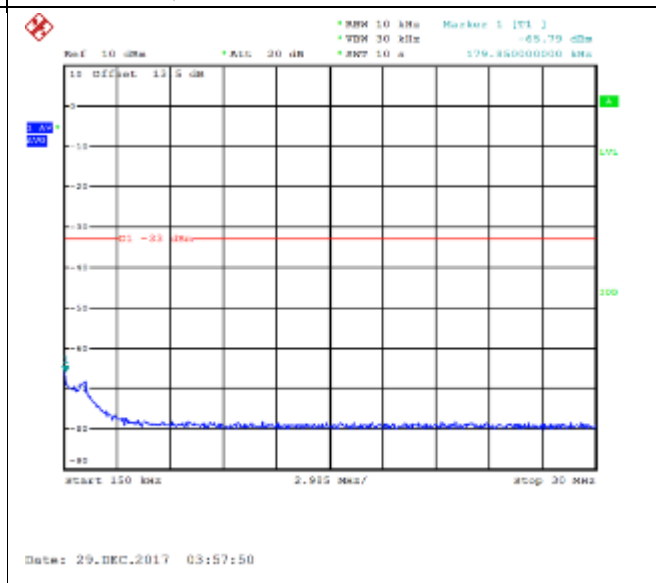

16QAM High channel-150kHz~30MHz

QPSK High channel-30MHz~9GHz

16QAM High channel-30MHz~9GHz

QPSK Low channel-9kHz~150kHz

16QAM Low channel-9kHz~150kHz

QPSK Low channel-150kHz~30MHz

16QAM Low channel-150kHz~30MHz