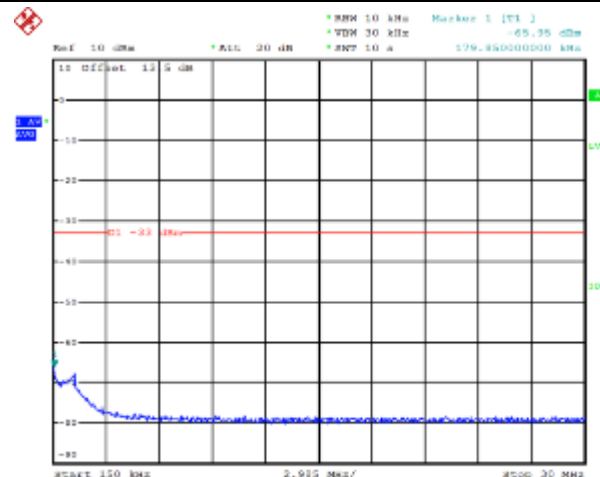

LTE FDD Band 5, Nominal Bandwidth: 1.4MHz

Date: 29.DEC.2017 03:36:44

Date: 29.DEC.2017 03:28:49

QPSK Low channel-9kHz~150kHz

Date: 28.DEC.2017 08:59:53

16QAM Low channel-9kHz~150kHz

Date: 29.DEC.2017 03:56:40