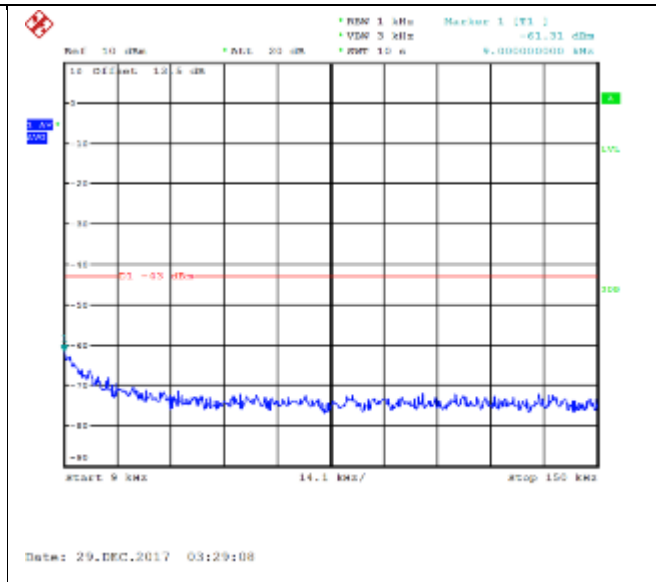

QPSK Middle channel-150kHz~30MHz

16QAM Middle channel-150kHz~30MHz

QPSK Middle channel-30MHz~9GHz

16QAM Middle channel-30MHz~9GHz

QPSK High channel-9kHz~150kHz

16QAM High channel-9kHz~150kHz

QPSK High channel-150kHz~30MHz