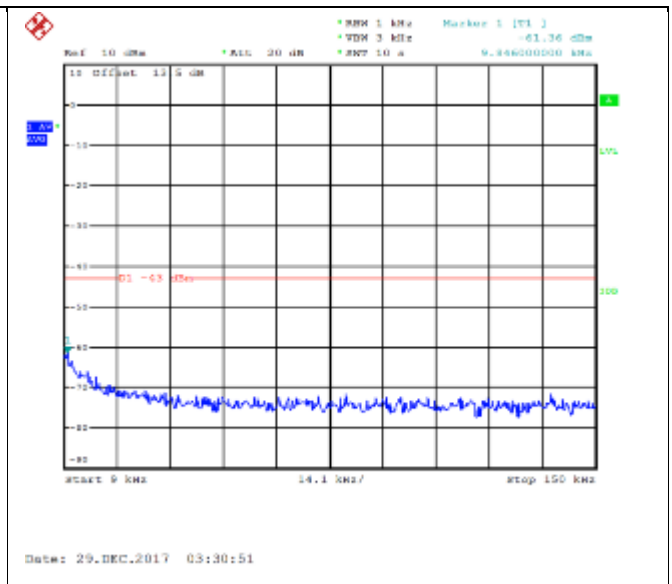

16QAM Low channel-9kHz~150kHz