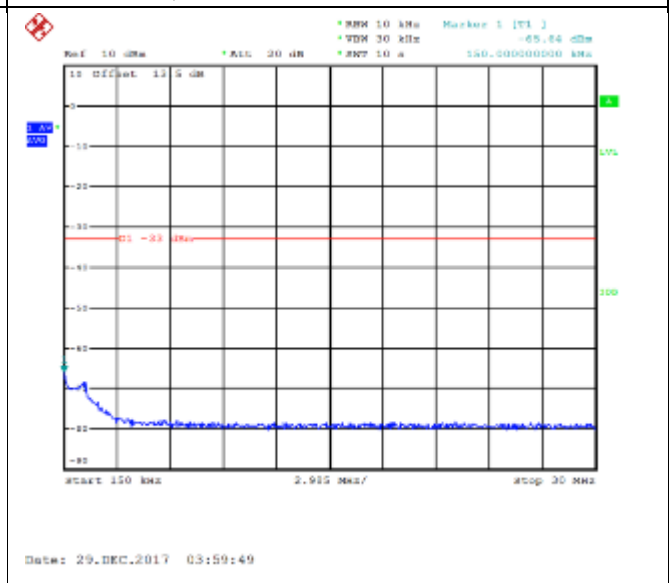

QPSK High channel-150kHz~30MHz

16QAM High channel-150kHz~30MHz

QPSK High channel-30MHz~9GHz

16QAM High channel-30MHz~9GHz

QPSK Low channel-9kHz~150kHz

16QAM Low channel-9kHz~150kHz

QPSK Low channel-150kHz~30MHz