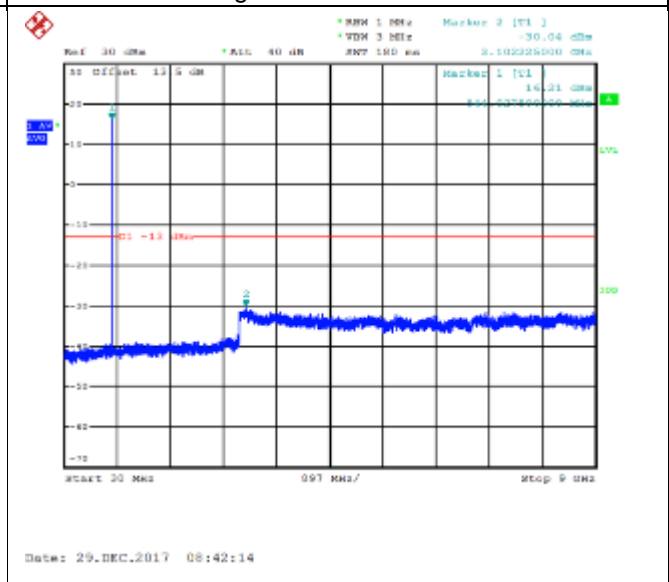

16QAM High channel-30MHz~9GHz