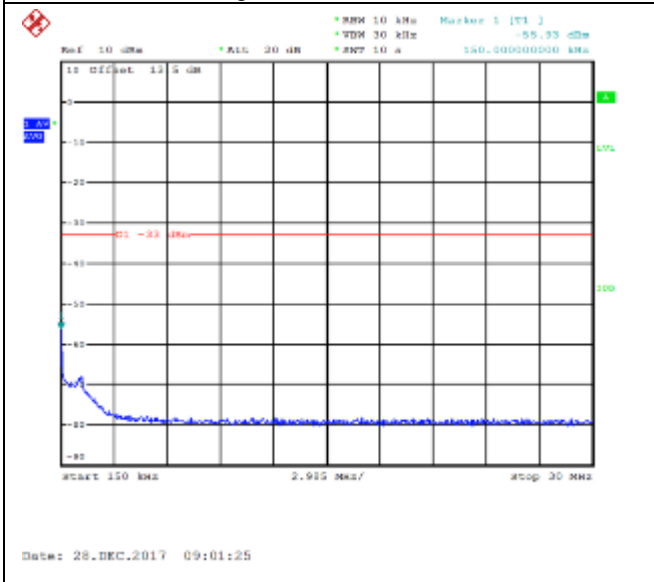

QPSK Middle channel-30MHz~9GHz

16QAM Middle channel-30MHz~9GHz

QPSK High channel-9kHz~150kHz

16QAM High channel-9kHz~150kHz

QPSK High channel-150kHz~30MHz

16QAM High channel-150kHz~30MHz

QPSK High channel-30MHz~9GHz

16QAM High channel-30MHz~9GHz

Note: All modes have been tested and we only record the worst test result.