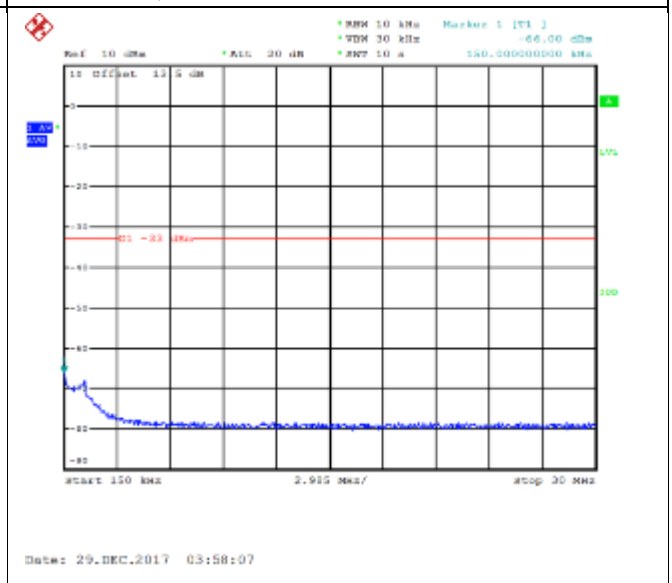

QPSK Low channel-30MHz~9GHz

16QAM Low channel-30MHz~9GHz

QPSK Middle channel-9kHz~150kHz

16QAM Middle channel-9kHz~150kHz

QPSK Middle channel-150kHz~30MHz

16QAM Middle channel-150kHz~30MHz

QPSK Middle channel-30MHz~9GHz