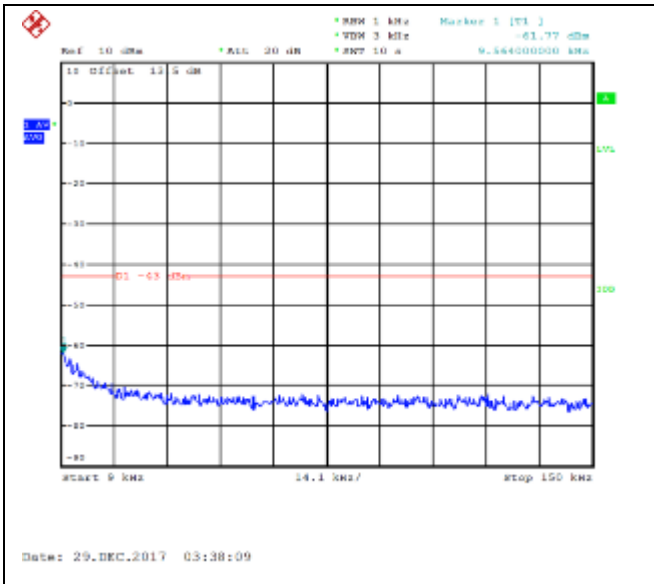

16QAM Middle channel-9kHz~150kHz

QPSK Middle channel-150kHz~30MHz

16QAM Middle channel-150kHz~30MHz

QPSK Middle channel-30MHz~9GHz

16QAM Middle channel-30MHz~9GHz

QPSK High channel-9kHz~150kHz

16QAM High channel-9kHz~150kHz