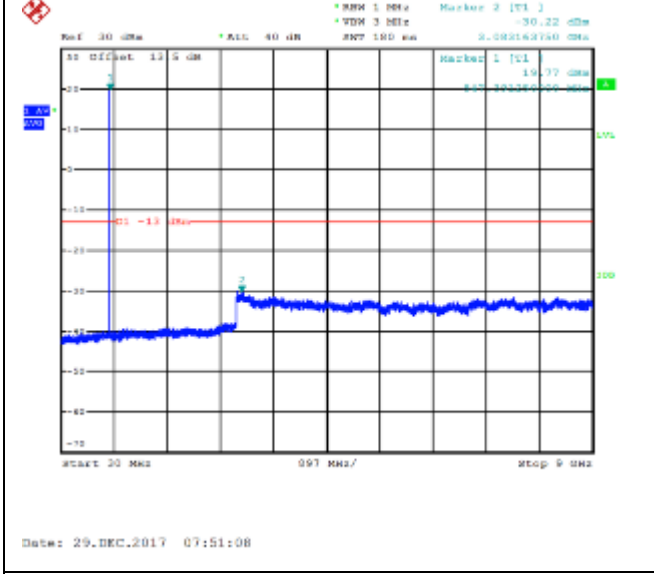

QPSK High channel-30MHz~9GHz