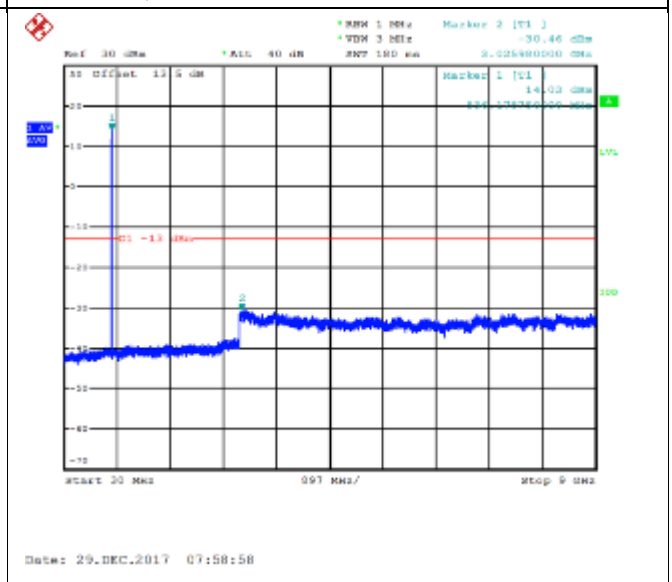

QPSK Low channel-30MHz~9GHz

16QAM Low channel-30MHz~9GHz

QPSK Middle channel-9kHz~150kHz

16QAM Middle channel-9kHz~150kHz

QPSK Middle channel-150kHz~30MHz

16QAM Middle channel-150kHz~30MHz

QPSK Middle channel-30MHz~9GHz