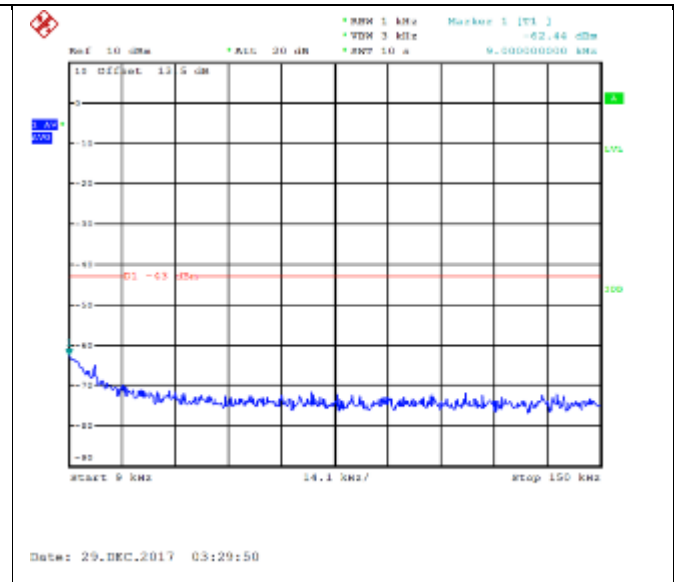

16QAM High channel-9kHz~150kHz