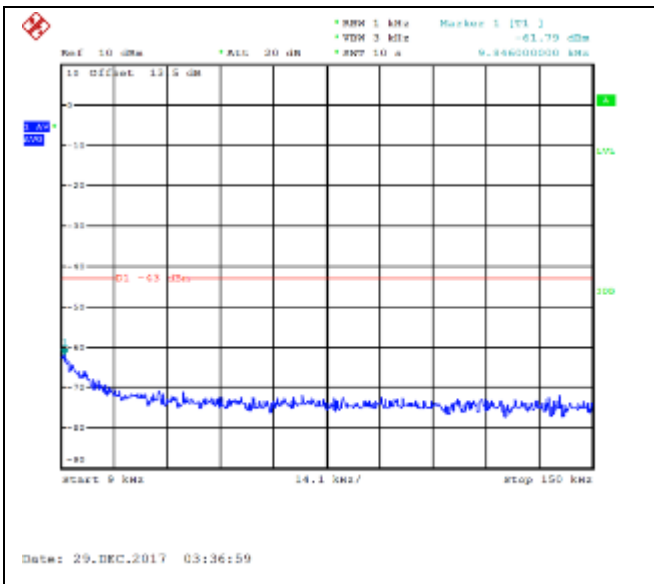

LTE FDD Band 5, Nominal Bandwidth: 1.4MHz

Date: 29.DEC.2017 03:36:44

Date: 29.DEC.2017 03:28:49

QPSK Low channel-9kHz~150kHz

Date: 28.DEC.2017 08:59:53

16QAM Low channel-9kHz~150kHz

Date: 29.DEC.2017 03:56:40

QPSK Low channel-150kHz~30MHz

Date: 29.DEC.2017 07:49:14

16QAM Low channel-150kHz~30MHz

Date: 29.DEC.2017 07:49:35

QPSK Low channel-30MHz~9GHz

16QAM Low channel-30MHz~9GHz

QPSK Middle channel-9kHz~150kHz

16QAM Middle channel-9kHz~150kHz