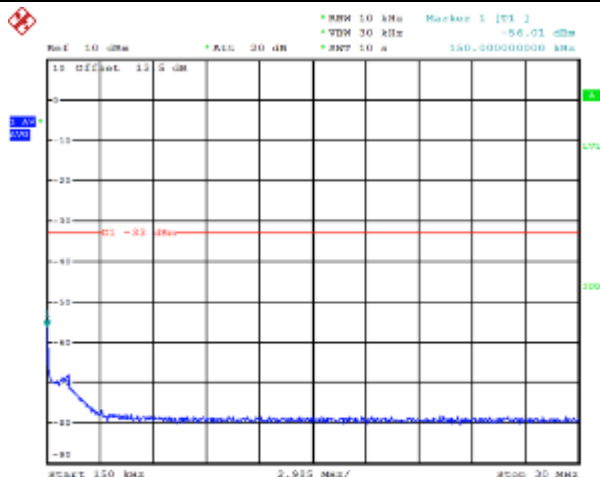

LTE FDD Band 5, Nominal Bandwidth: 1.4MHz

Date: 29.DEC.2017 03:36:44

Date: 29.DEC.2017 03:28:49

QPSK Low channel-9kHz~150kHz

Date: 28.DEC.2017 08:59:53

16QAM Low channel-9kHz~150kHz

Date: 29.DEC.2017 03:56:40