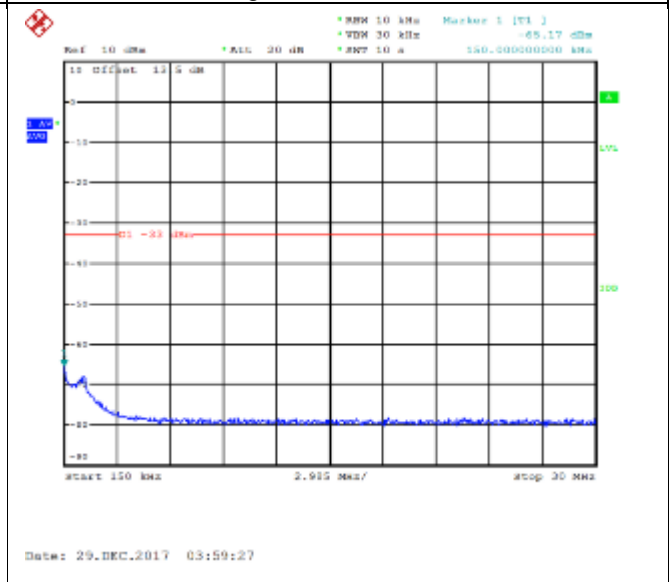

QPSK Middle channel-30MHz~9GHz

16QAM Middle channel-30MHz~9GHz

QPSK High channel-9kHz~150kHz

16QAM High channel-9kHz~150kHz

QPSK High channel-150kHz~30MHz

16QAM High channel-150kHz~30MHz

QPSK High channel-30MHz~9GHz

16QAM High channel-30MHz~9GHz

Note: All modes have been tested and we only record the worst test result.