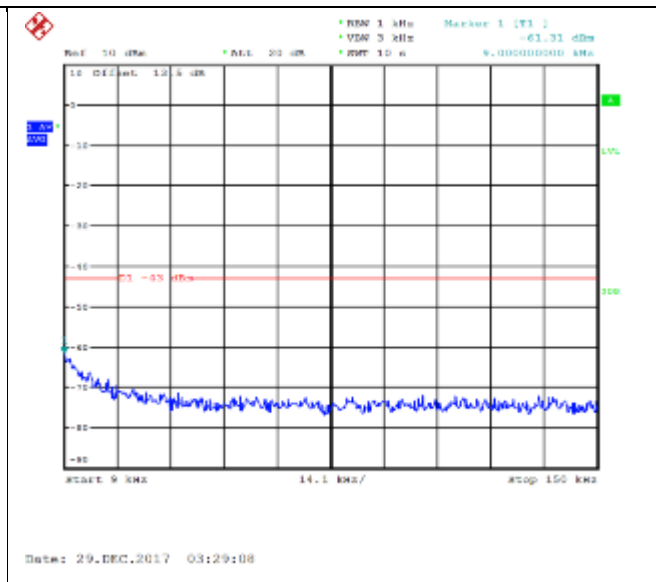

16QAM High channel-150kHz~30MHz

QPSK High channel-30MHz~9GHz

16QAM High channel-30MHz~9GHz

QPSK Low channel-9kHz~150kHz

16QAM Low channel-9kHz~150kHz

QPSK Low channel-150kHz~30MHz

16QAM Low channel-150kHz~30MHz