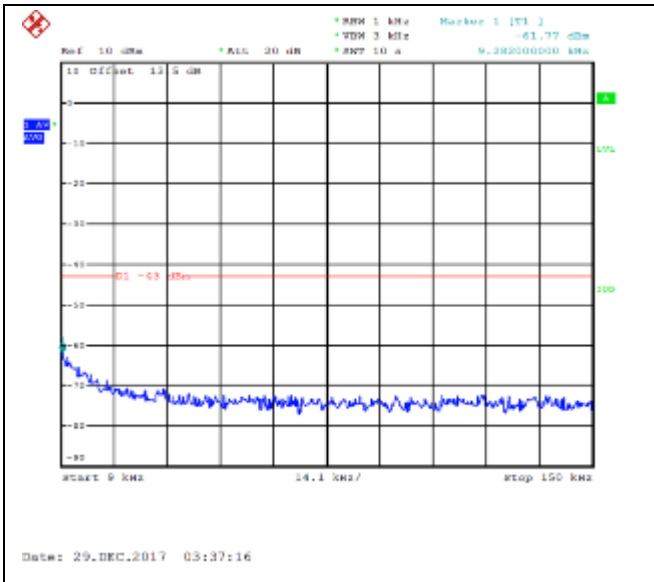

QPSK High channel-9kHz~150kHz