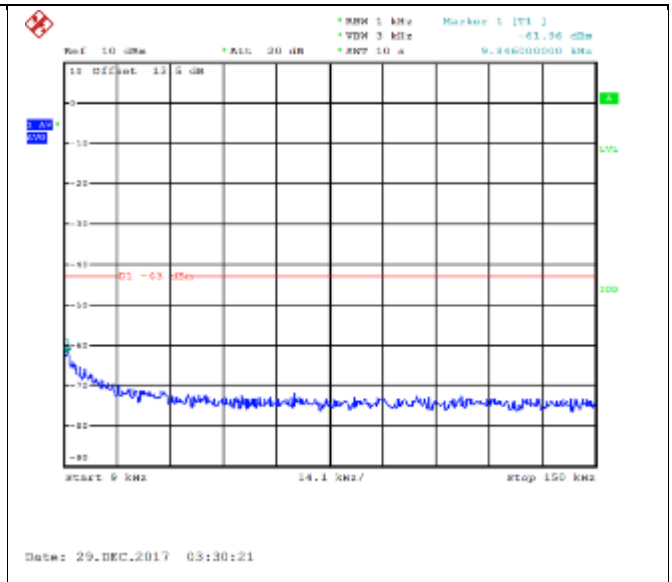

16QAM Middle channel-9kHz~150kHz