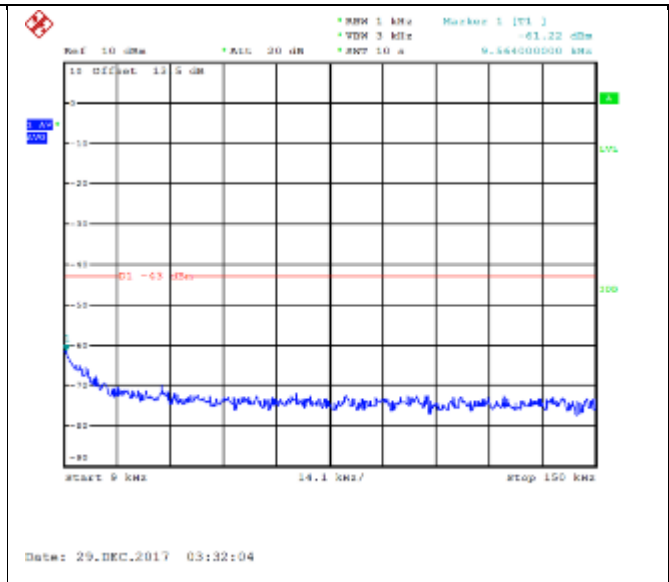

16QAM High channel-9kHz~150kHz