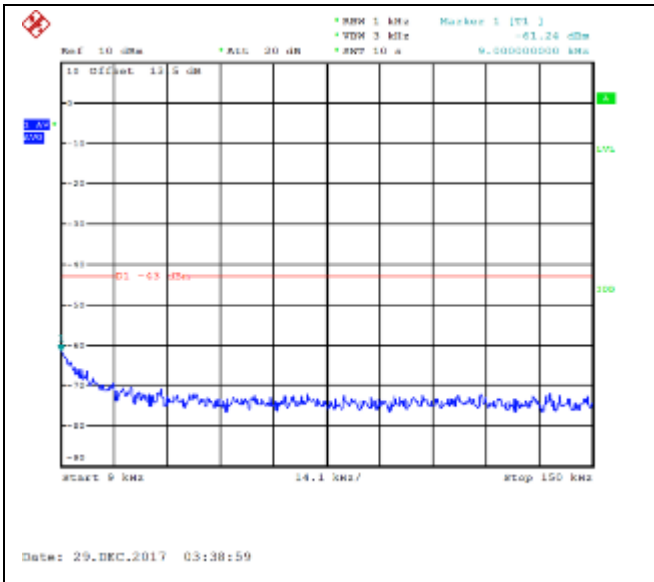

QPSK High channel-9kHz~150kHz