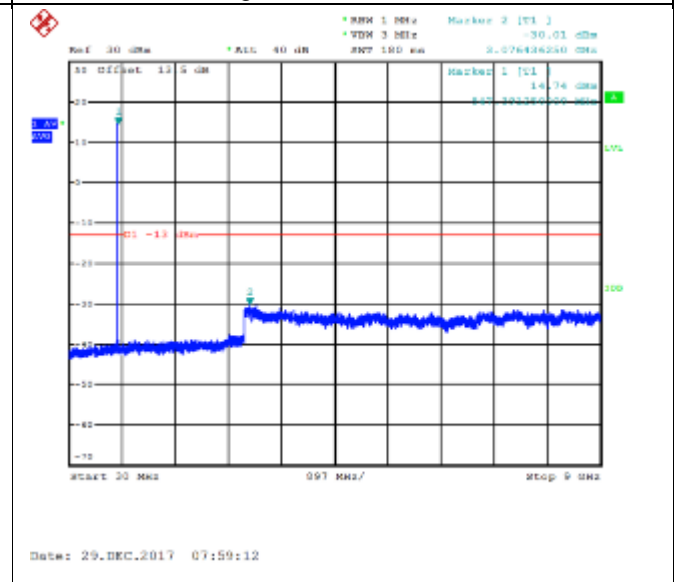

16QAM Middle channel-30MHz~9GHz

QPSK High channel-9kHz~150kHz

16QAM High channel-9kHz~150kHz

QPSK High channel-150kHz~30MHz

16QAM High channel-150kHz~30MHz

QPSK High channel-30MHz~9GHz

16QAM High channel-30MHz~9GHz