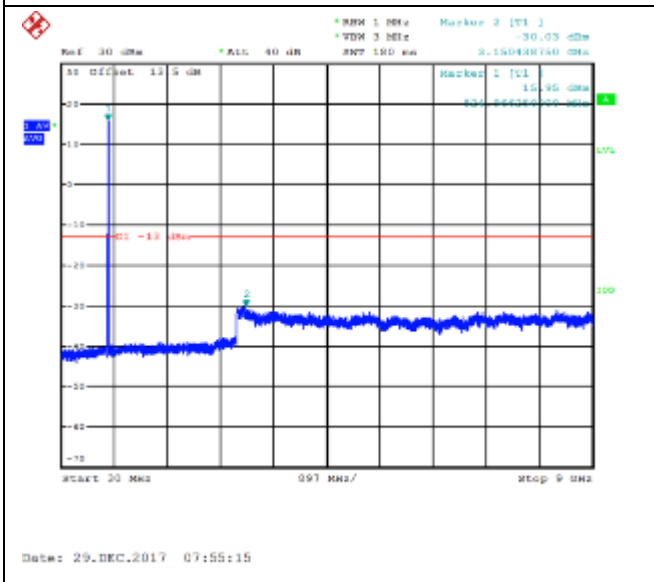

16QAM High channel-150kHz~30MHz

QPSK High channel-30MHz~9GHz

16QAM High channel-30MHz~9GHz

QPSK Low channel-9kHz~150kHz

16QAM Low channel-9kHz~150kHz

QPSK Low channel-150kHz~30MHz

16QAM Low channel-150kHz~30MHz