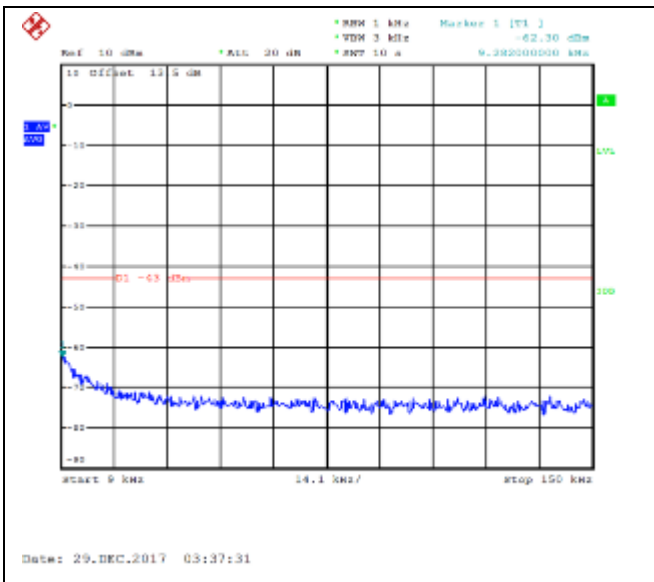

QPSK Low channel-9kHz~150kHz