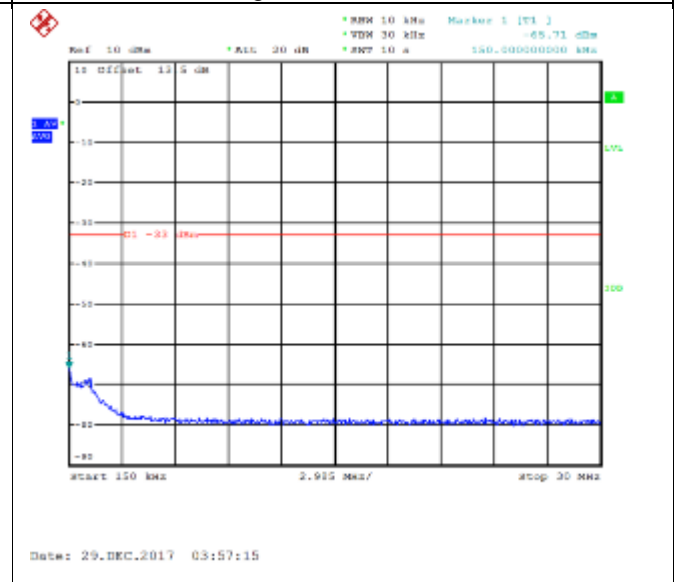

16QAM High channel-150kHz~30MHz