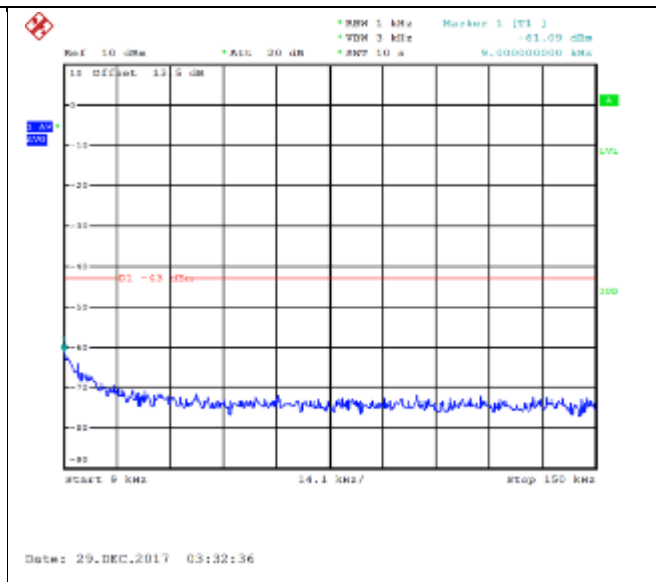

16QAM Low channel-150kHz~30MHz

QPSK Low channel-30MHz~9GHz

16QAM Low channel-30MHz~9GHz

QPSK Middle channel-9kHz~150kHz

16QAM Middle channel-9kHz~150kHz

QPSK Middle channel-150kHz~30MHz

16QAM Middle channel-150kHz~30MHz