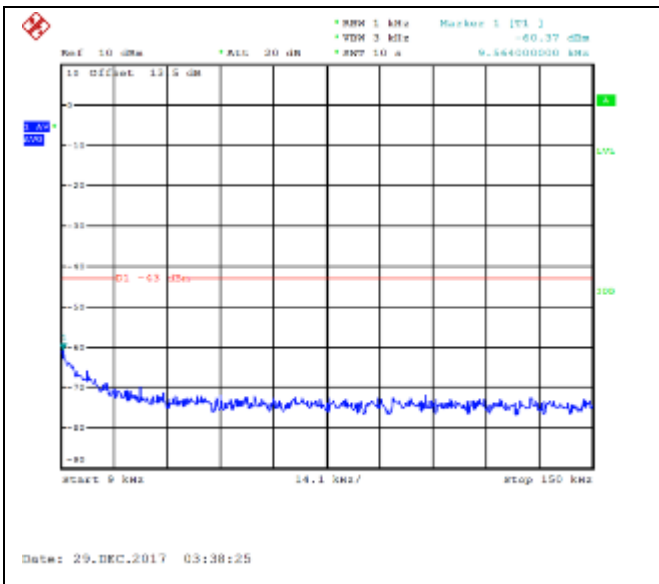

16QAM Middle channel-30MHz~9GHz

QPSK High channel-9kHz~150kHz

16QAM High channel-9kHz~150kHz

QPSK High channel-150kHz~30MHz

16QAM High channel-150kHz~30MHz

QPSK High channel-30MHz~9GHz

16QAM High channel-30MHz~9GHz