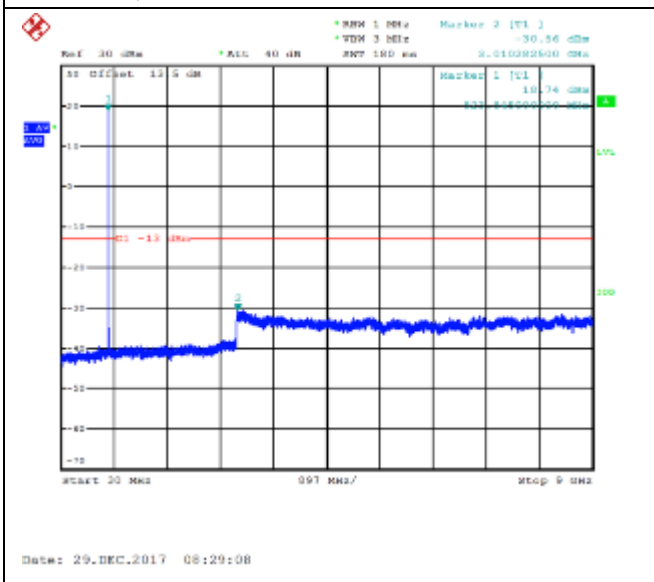

QPSK Low channel-30MHz~9GHz