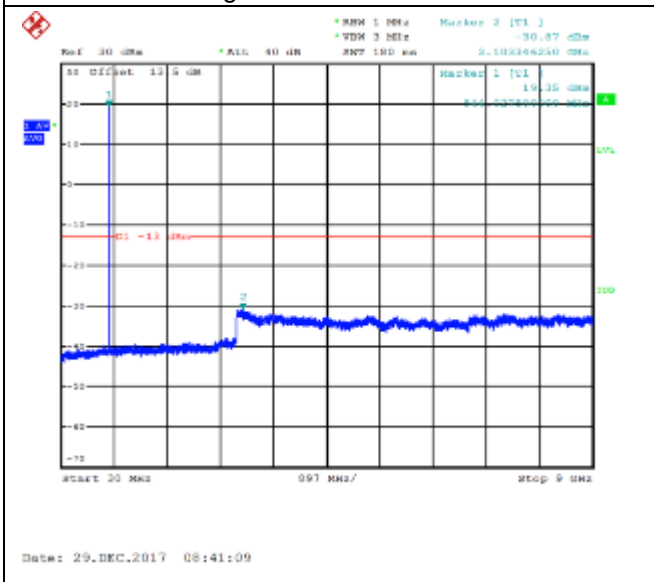

QPSK High channel-30MHz~9GHz