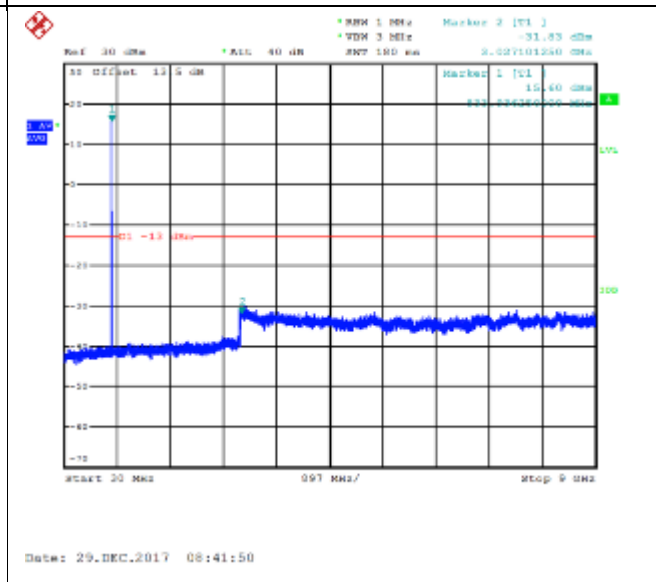

16QAM Middle channel-9kHz~150kHz

QPSK Middle channel-150kHz~30MHz

16QAM Middle channel-150kHz~30MHz

QPSK Middle channel-30MHz~9GHz

16QAM Middle channel-30MHz~9GHz

QPSK High channel-9kHz~150kHz

16QAM High channel-9kHz~150kHz