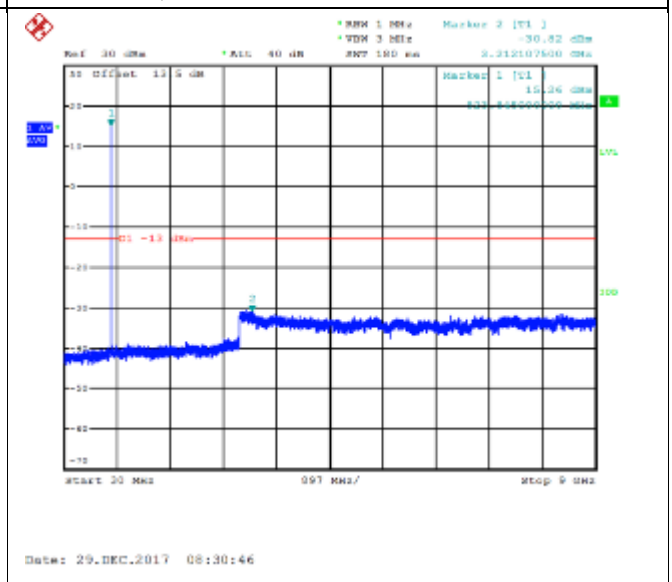

16QAM Low channel-30MHz~9GHz