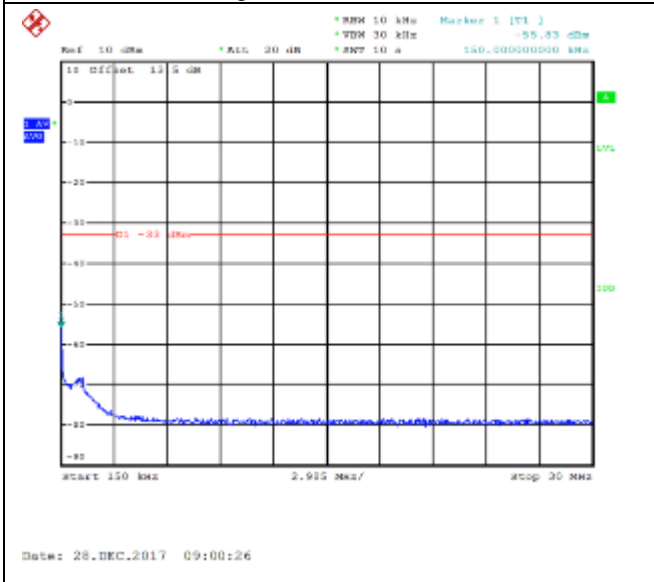

QPSK High channel-150kHz~30MHz