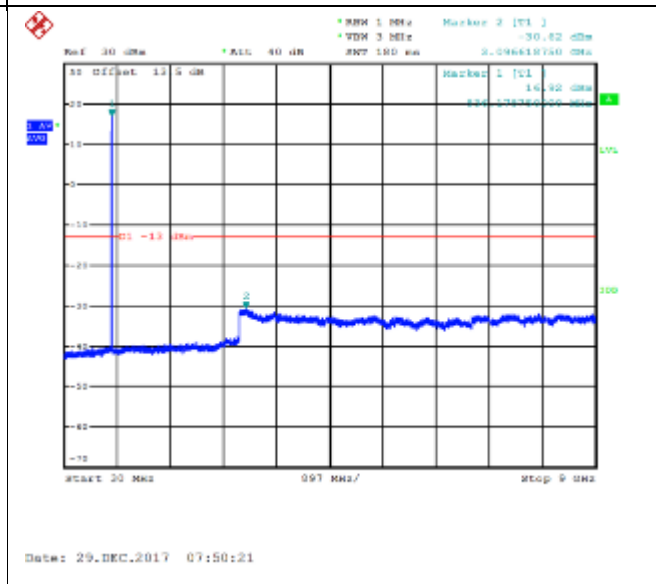

16QAM Middle channel-30MHz~9GHz