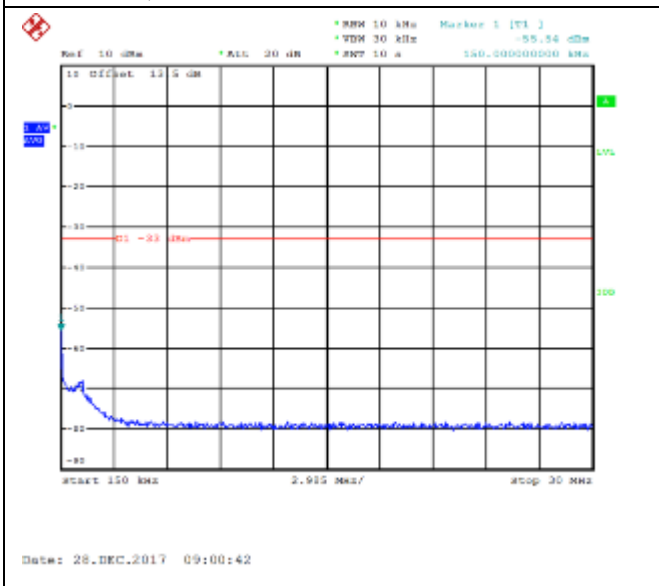

QPSK Low channel-150kHz~30MHz