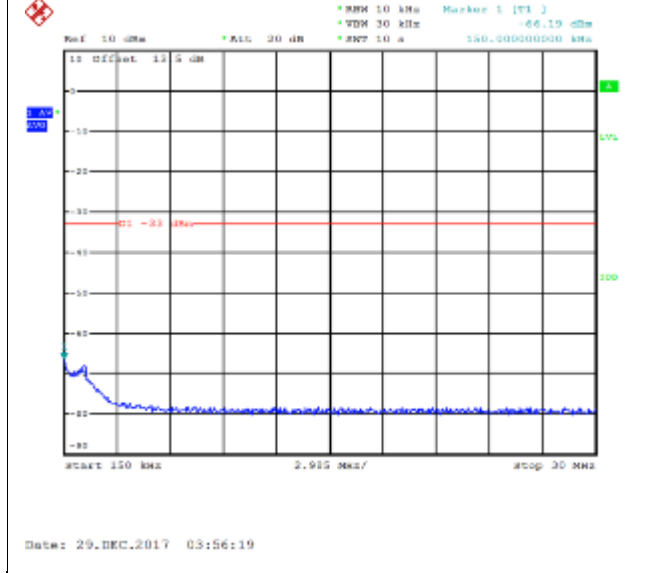

QPSK Middle channel-150kHz~30MHz

16QAM Middle channel-150kHz~30MHz

QPSK Middle channel-30MHz~9GHz

16QAM Middle channel-30MHz~9GHz

QPSK High channel-9kHz~150kHz

16QAM High channel-9kHz~150kHz

QPSK High channel-150kHz~30MHz