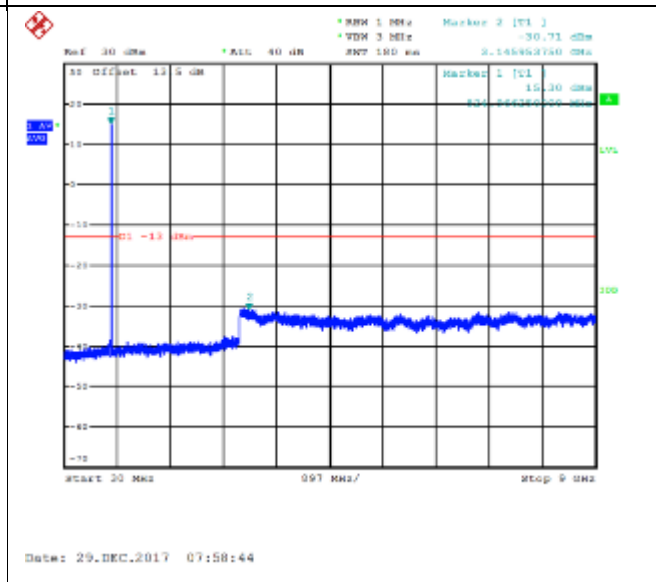

16QAM Low channel-30MHz~9GHz