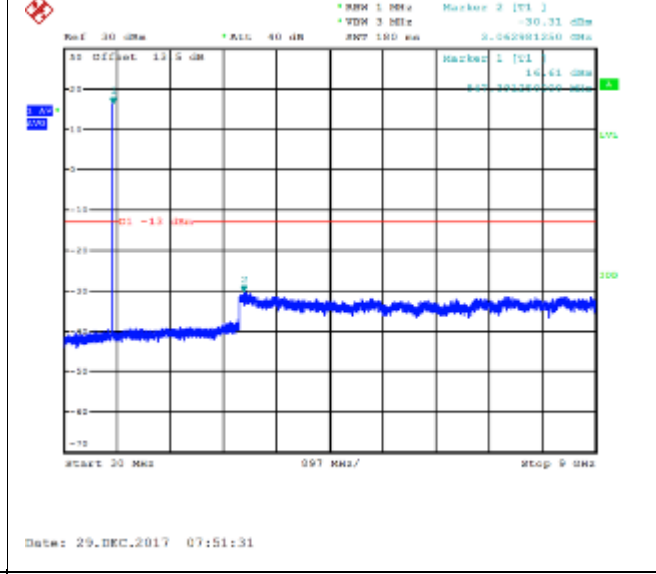

QPSK Middle channel-150kHz~30MHz

16QAM Middle channel-150kHz~30MHz

QPSK Middle channel-30MHz~9GHz

16QAM Middle channel-30MHz~9GHz

QPSK High channel-9kHz~150kHz

16QAM High channel-9kHz~150kHz

QPSK High channel-150kHz~30MHz

16QAM High channel-150kHz~30MHz

QPSK High channel-30MHz~9GHz

16QAM High channel-30MHz~9GHz

QPSK Low channel-9kHz~150kHz

16QAM Low channel-9kHz~150kHz

QPSK Low channel-150kHz~30MHz

16QAM Low channel-150kHz~30MHz