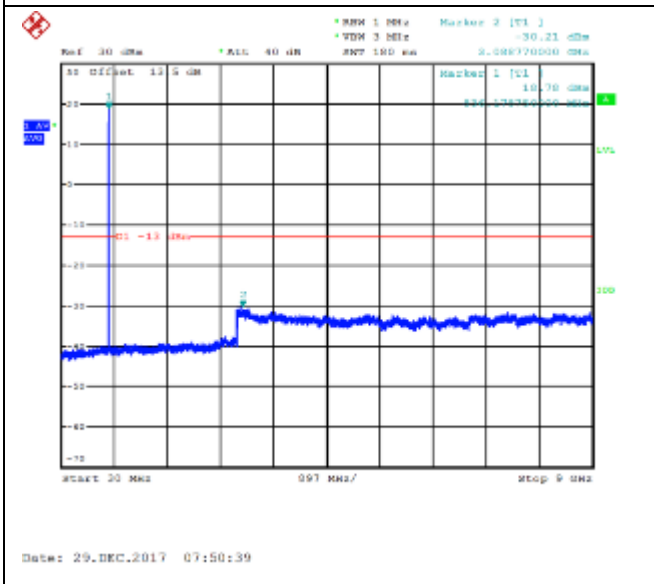

QPSK Middle channel-30MHz~9GHz