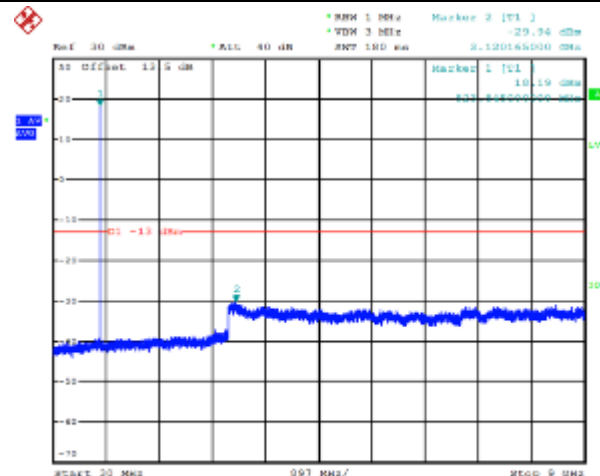

16QAM Low channel-150kHz~30MHz

Date: 29.DEC.2017 07:49:35

QPSK Low channel-30MHz~9GHz

16QAM Low channel-30MHz~9GHz