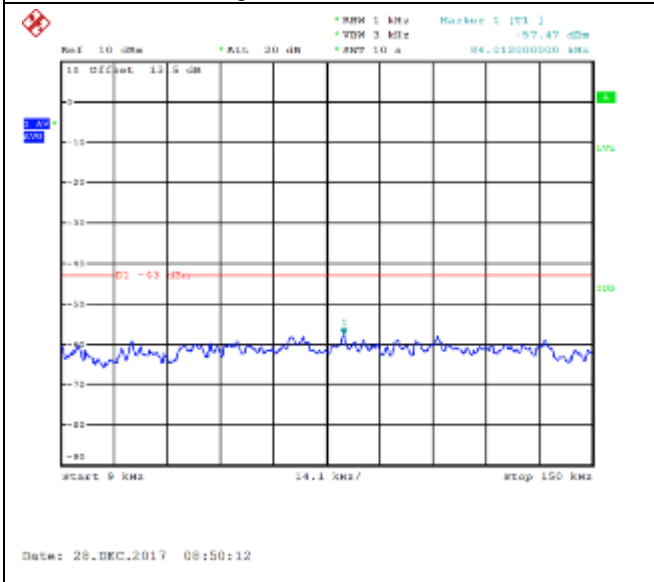

16QAM Middle channel-9kHz~150kHz

QPSK Middle channel-150kHz~30MHz

16QAM Middle channel-150kHz~30MHz

QPSK Middle channel-30MHz~9GHz

16QAM Middle channel-30MHz~9GHz

QPSK High channel-9kHz~150kHz

16QAM High channel-9kHz~150kHz