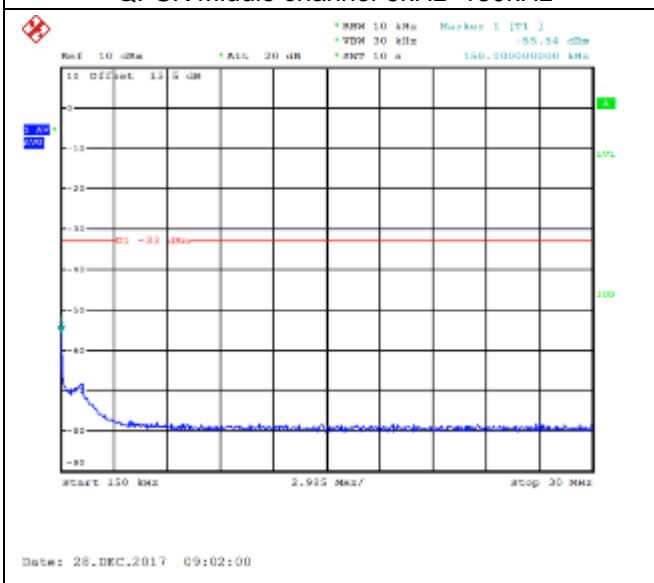

16QAM Low channel-150kHz~30MHz

QPSK Low channel-30MHz~9GHz

16QAM Low channel-30MHz~9GHz

QPSK Middle channel-9kHz~150kHz

16QAM Middle channel-9kHz~150kHz

QPSK Middle channel-150kHz~30MHz

16QAM Middle channel-150kHz~30MHz