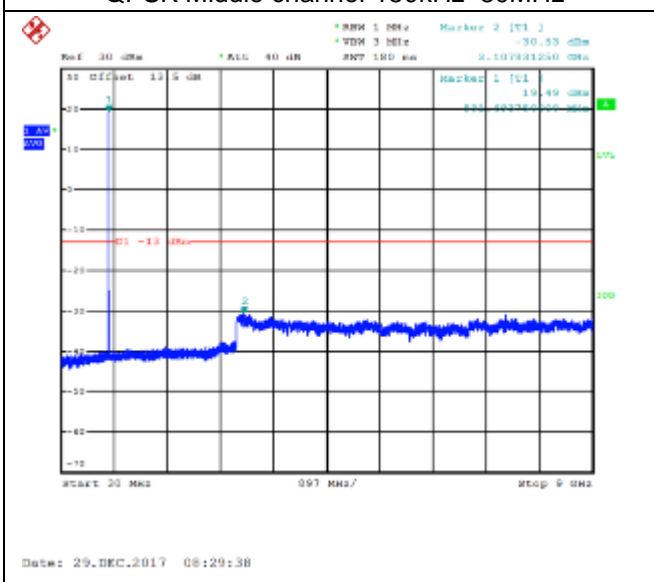

16QAM Low channel-150kHz~30MHz

QPSK Low channel-30MHz~9GHz

16QAM Low channel-30MHz~9GHz

QPSK Middle channel-9kHz~150kHz

16QAM Middle channel-9kHz~150kHz

QPSK Middle channel-150kHz~30MHz

16QAM Middle channel-150kHz~30MHz