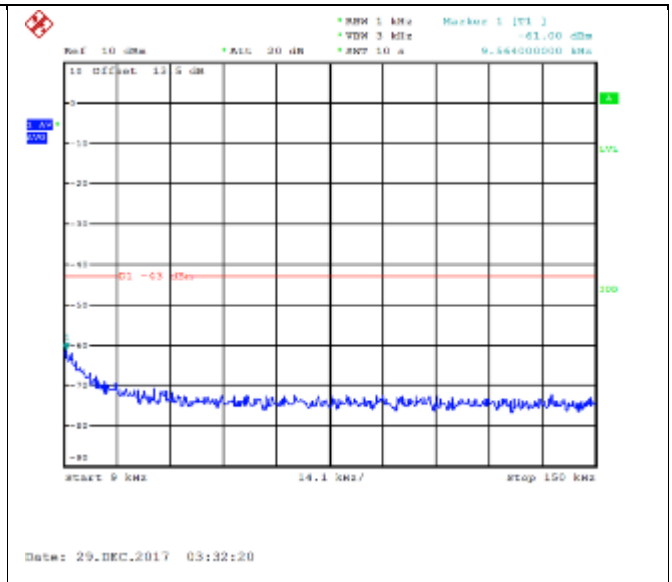

QPSK High channel-150kHz~30MHz

16QAM High channel-150kHz~30MHz

QPSK High channel-30MHz~9GHz

16QAM High channel-30MHz~9GHz

QPSK Low channel-9kHz~150kHz

16QAM Low channel-9kHz~150kHz

QPSK Low channel-150kHz~30MHz