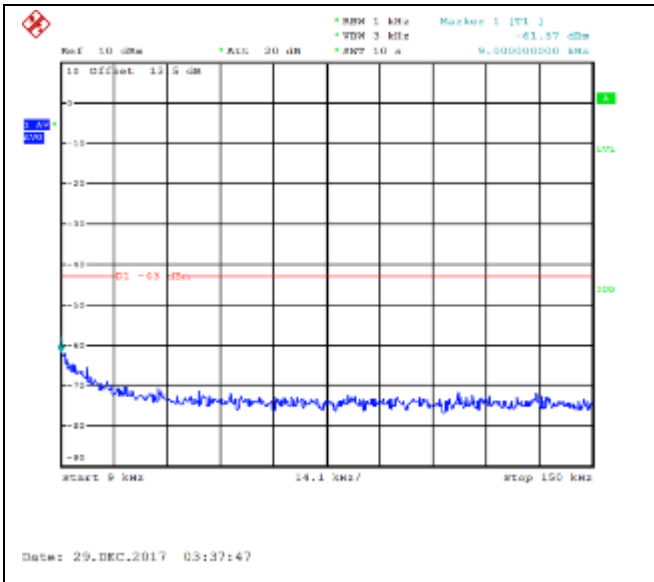

QPSK Middle channel-9kHz~150kHz