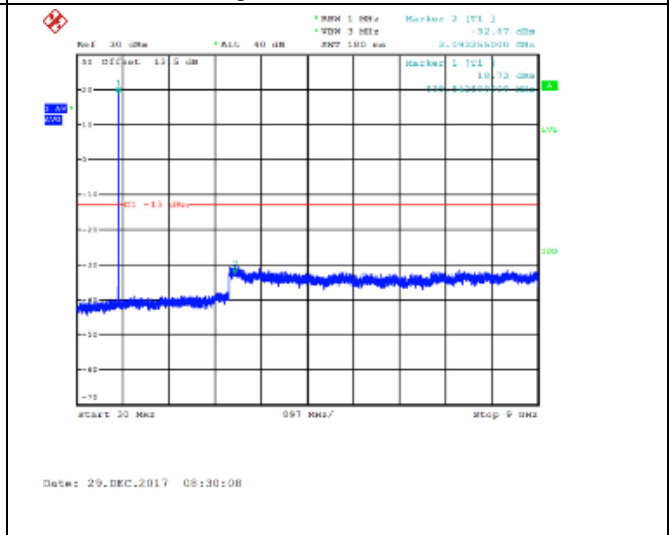

QPSK Middle channel-30MHz~9GHz

16QAM Middle channel-30MHz~9GHz

QPSK High channel-9kHz~150kHz

16QAM High channel-9kHz~150kHz

QPSK High channel-150kHz~30MHz

16QAM High channel-150kHz~30MHz

QPSK High channel-30MHz~9GHz

16QAM High channel-30MHz~9GHz

Note: All modes have been tested and we only record the worst test result.