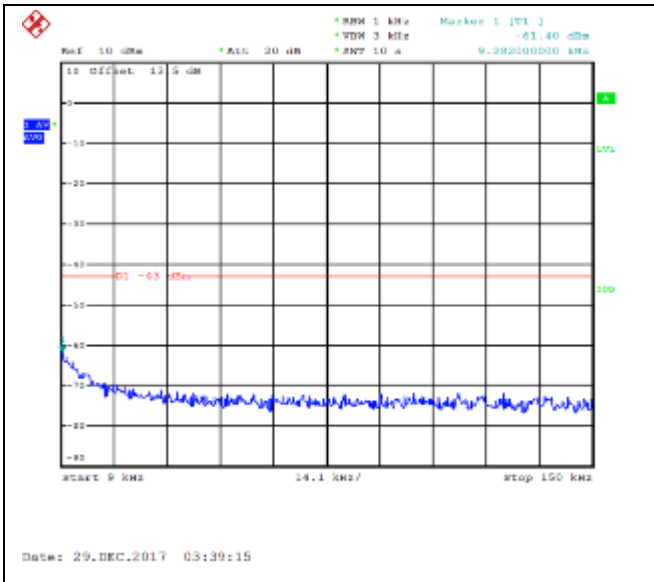

QPSK Low channel-9kHz~150kHz