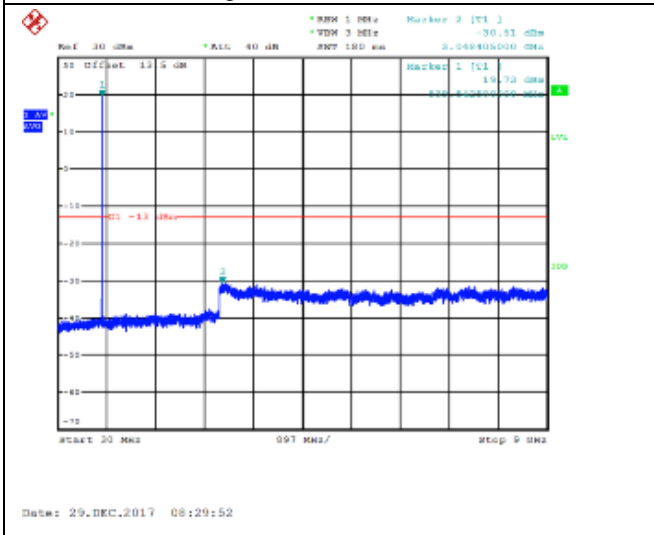

QPSK Middle channel-30MHz~9GHz

16QAM Middle channel-30MHz~9GHz

QPSK High channel-9kHz~150kHz

16QAM High channel-9kHz~150kHz

QPSK High channel-150kHz~30MHz

16QAM High channel-150kHz~30MHz

QPSK High channel-30MHz~9GHz

16QAM High channel-30MHz~9GHz

Note: All modes have been tested and we only record the worst test result.