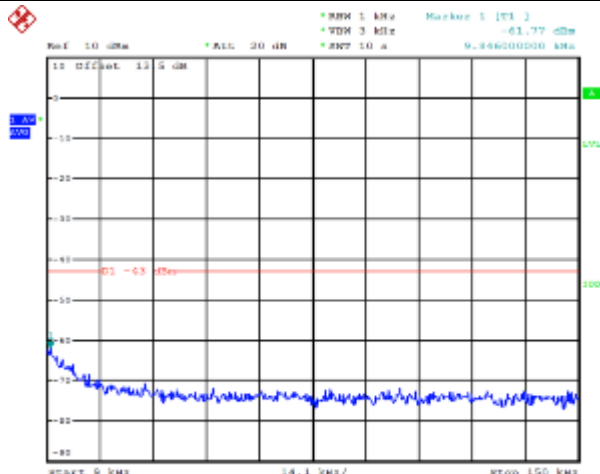

LTE FDD Band 5, Nominal Bandwidth: 1.4MHz

Date: 29.DEC.2017 03:36:44

Date: 29.DEC.2017 03:28:49

QPSK Low channel-9kHz~150kHz

Date: 28.DEC.2017 08:59:53

16QAM Low channel-9kHz~150kHz

Date: 29.DEC.2017 03:56:40