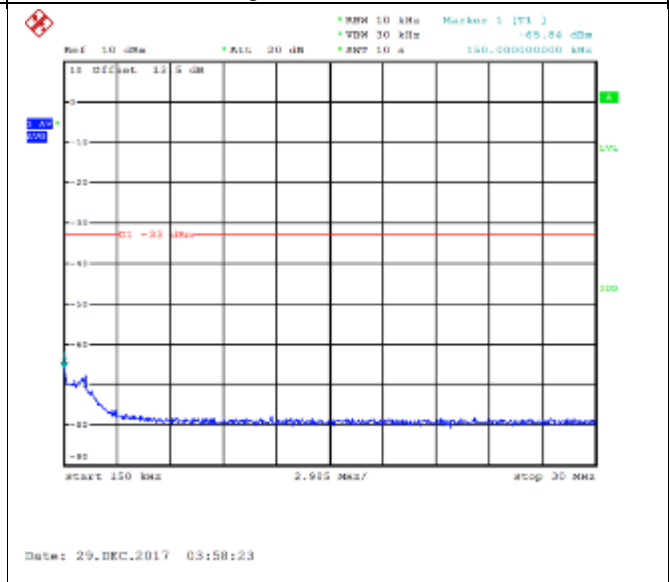

16QAM Middle channel-9kHz~150kHz

QPSK Middle channel-150kHz~30MHz

16QAM Middle channel-150kHz~30MHz

QPSK Middle channel-30MHz~9GHz

16QAM Middle channel-30MHz~9GHz

QPSK High channel-9kHz~150kHz

16QAM High channel-9kHz~150kHz