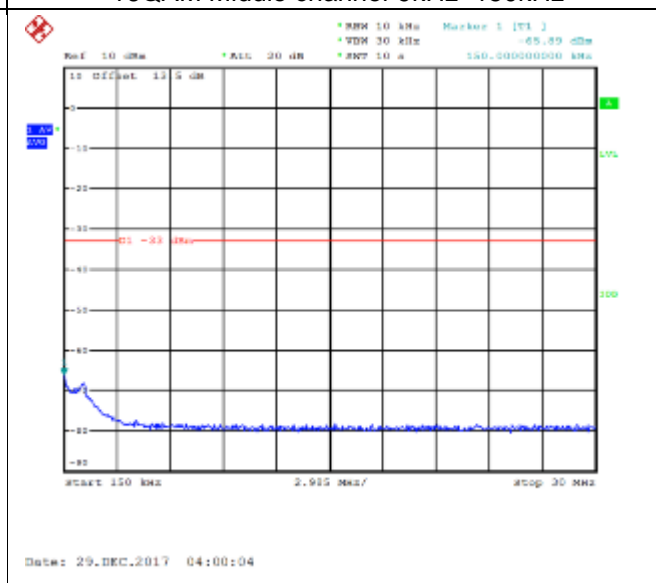

16QAM Low channel-150kHz~30MHz

QPSK Low channel-30MHz~9GHz

16QAM Low channel-30MHz~9GHz

QPSK Middle channel-9kHz~150kHz

16QAM Middle channel-9kHz~150kHz

QPSK Middle channel-150kHz~30MHz

16QAM Middle channel-150kHz~30MHz