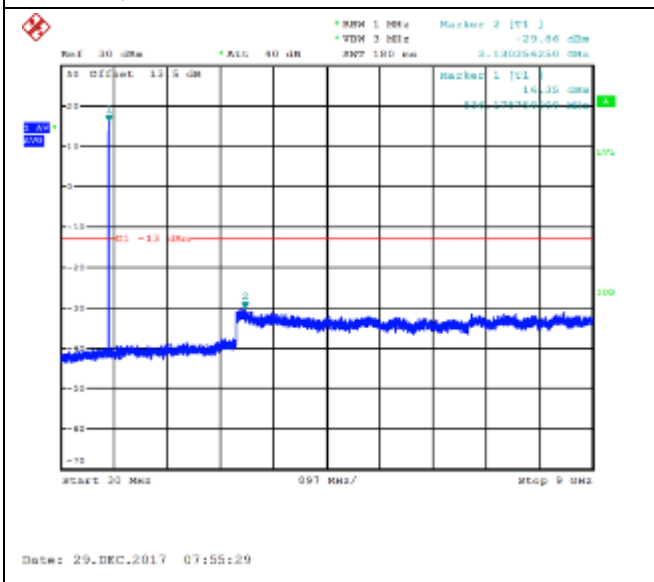

QPSK Low channel-30MHz~9GHz

16QAM Low channel-30MHz~9GHz

QPSK Middle channel-9kHz~150kHz

16QAM Middle channel-9kHz~150kHz

QPSK Middle channel-150kHz~30MHz

16QAM Middle channel-150kHz~30MHz

QPSK Middle channel-30MHz~9GHz