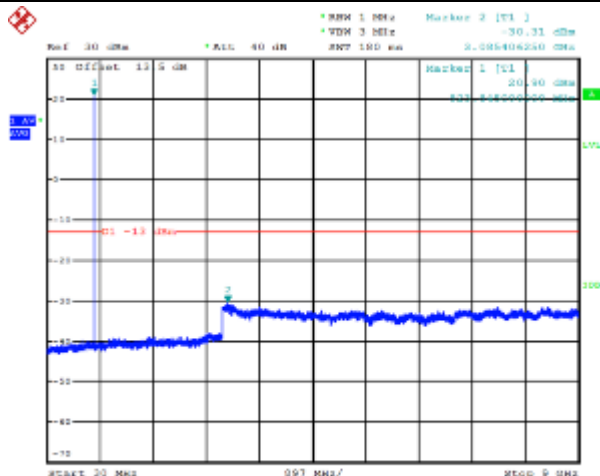

QPSK Low channel-150kHz~30MHz

Date: 29.DEC.2017 07:49:14