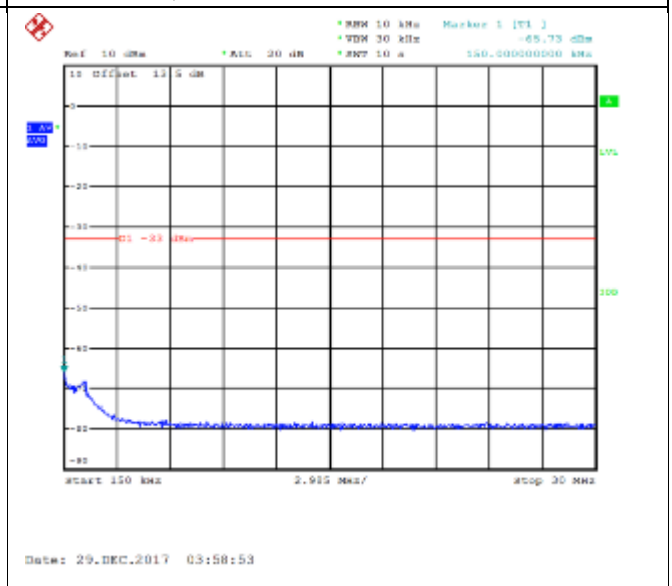

16QAM Low channel-150kHz~30MHz