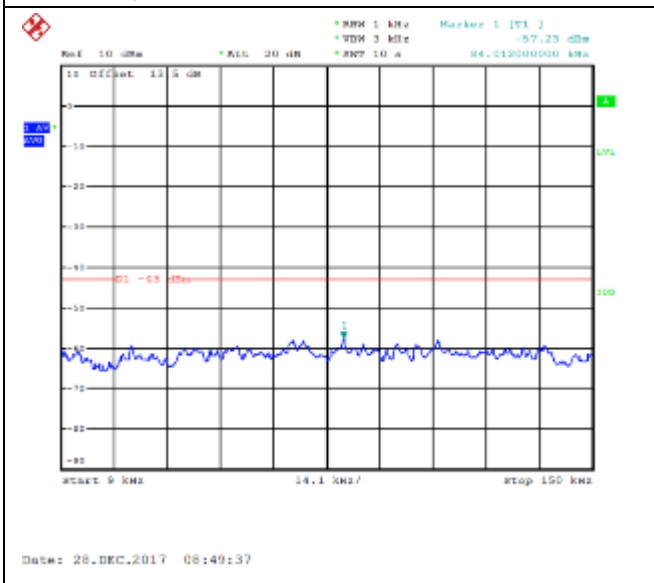

QPSK Low channel-30MHz~9GHz

16QAM Low channel-30MHz~9GHz

QPSK Middle channel-9kHz~150kHz

16QAM Middle channel-9kHz~150kHz

QPSK Middle channel-150kHz~30MHz

16QAM Middle channel-150kHz~30MHz

QPSK Middle channel-30MHz~9GHz