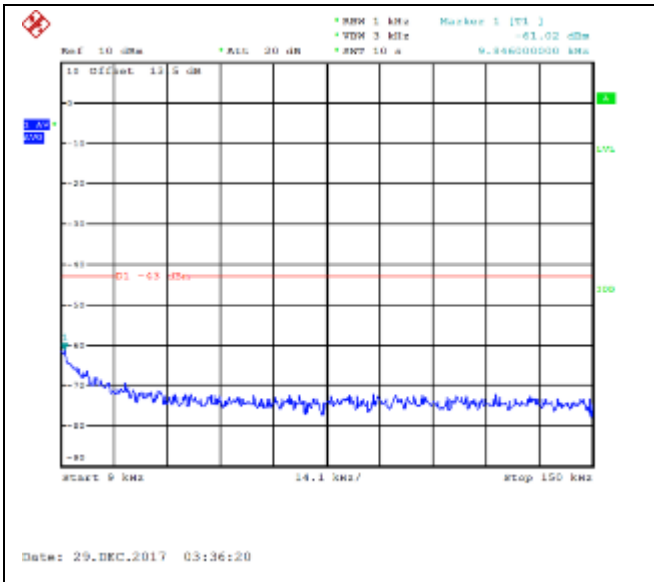

QPSK Middle channel-150kHz~30MHz

16QAM Middle channel-150kHz~30MHz

QPSK Middle channel-30MHz~9GHz

16QAM Middle channel-30MHz~9GHz

QPSK High channel-9kHz~150kHz

16QAM High channel-9kHz~150kHz

QPSK High channel-150kHz~30MHz