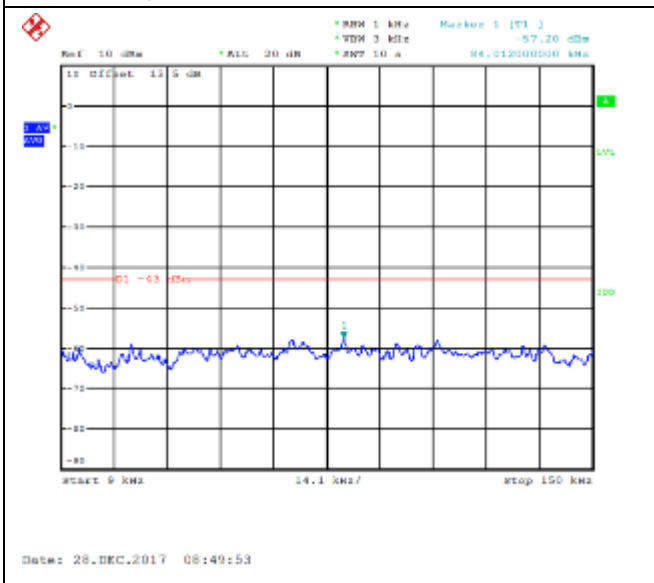

16QAM High channel-150kHz~30MHz

QPSK High channel-30MHz~9GHz

16QAM High channel-30MHz~9GHz

QPSK Low channel-9kHz~150kHz

16QAM Low channel-9kHz~150kHz

QPSK Low channel-150kHz~30MHz

16QAM Low channel-150kHz~30MHz