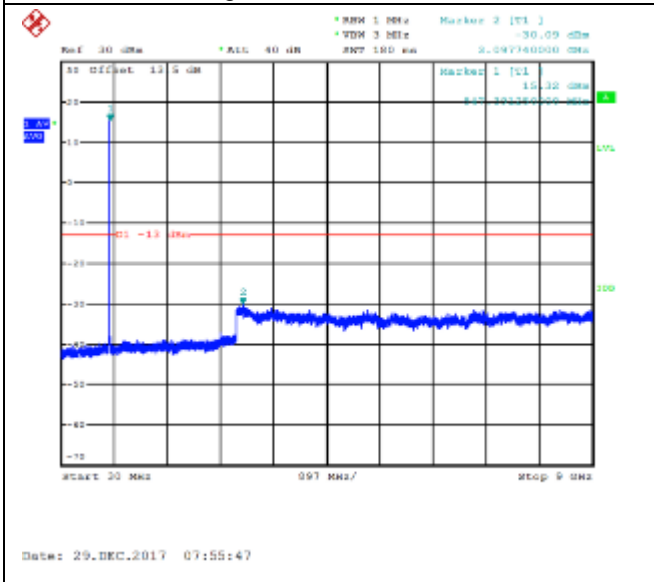

16QAM Middle channel-30MHz~9GHz

QPSK High channel-9kHz~150kHz

16QAM High channel-9kHz~150kHz

QPSK High channel-150kHz~30MHz

16QAM High channel-150kHz~30MHz

QPSK High channel-30MHz~9GHz

16QAM High channel-30MHz~9GHz