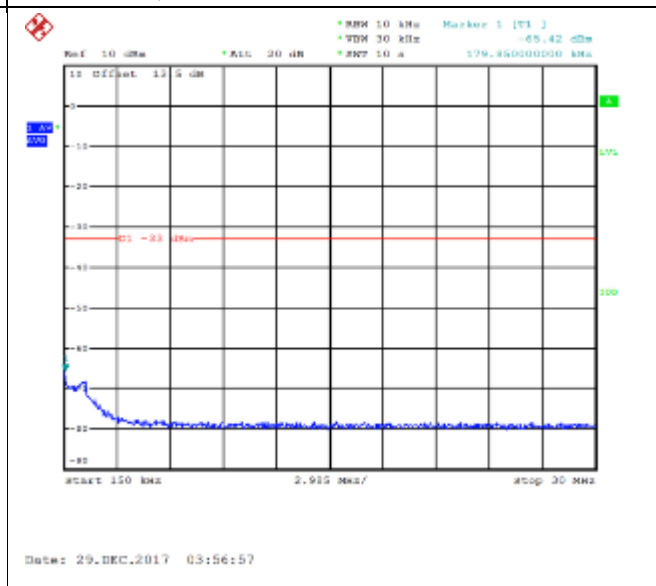

16QAM Middle channel-150kHz~30MHz