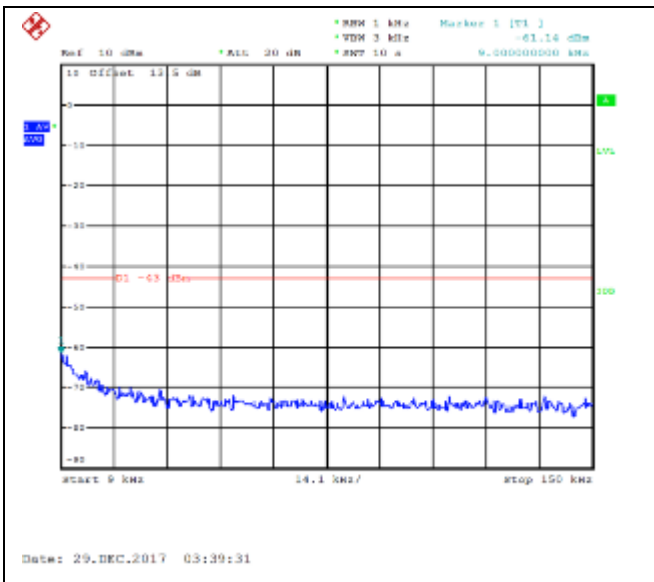

QPSK Middle channel-9kHz~150kHz