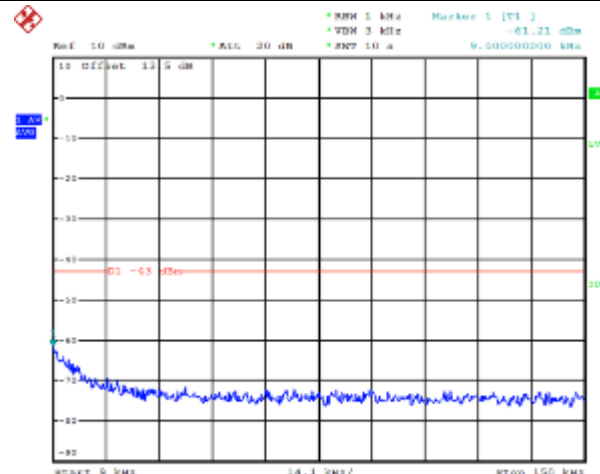

LTE FDD Band 5, Nominal Bandwidth: 1.4MHz

Date: 29.DEC.2017 03:36:44

Date: 29.DEC.2017 03:28:49

QPSK Low channel-9kHz~150kHz

Date: 28.DEC.2017 08:59:53

16QAM Low channel-9kHz~150kHz

Date: 29.DEC.2017 03:56:40