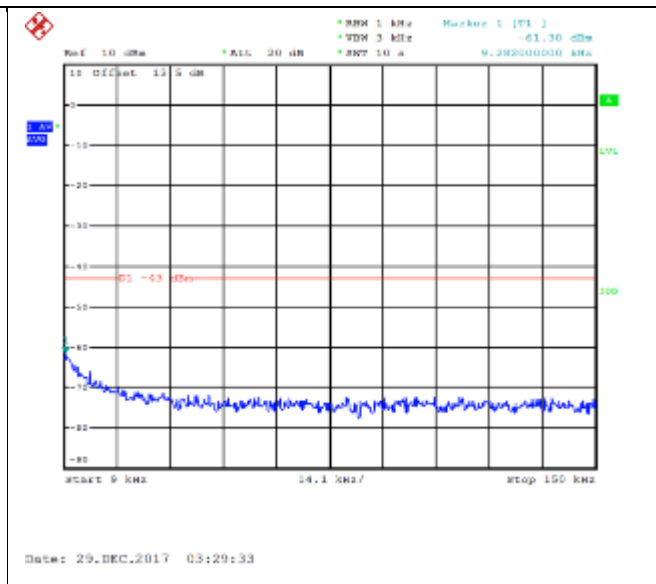

LTE FDD Band 5, Nominal Bandwidth: 1.4MHz

Date: 29.DEC.2017 03:36:44

Date: 29.DEC.2017 03:28:49

QPSK Low channel-9kHz~150kHz

Date: 28.DEC.2017 08:59:53

16QAM Low channel-9kHz~150kHz

Date: 29.DEC.2017 03:56:40

QPSK Low channel-150kHz~30MHz

Date: 29.DEC.2017 07:49:14

16QAM Low channel-150kHz~30MHz

Date: 29.DEC.2017 07:49:35

QPSK Low channel-30MHz~9GHz

16QAM Low channel-30MHz~9GHz

QPSK Middle channel-9kHz~150kHz

16QAM Middle channel-9kHz~150kHz