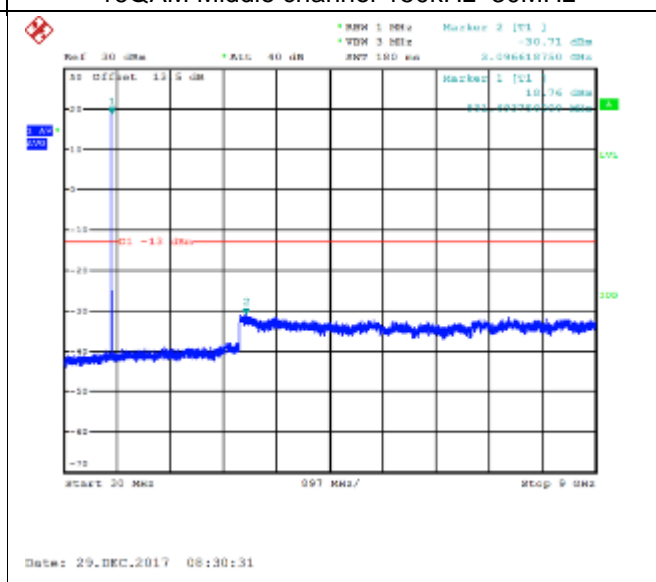

16QAM Middle channel-30MHz~9GHz