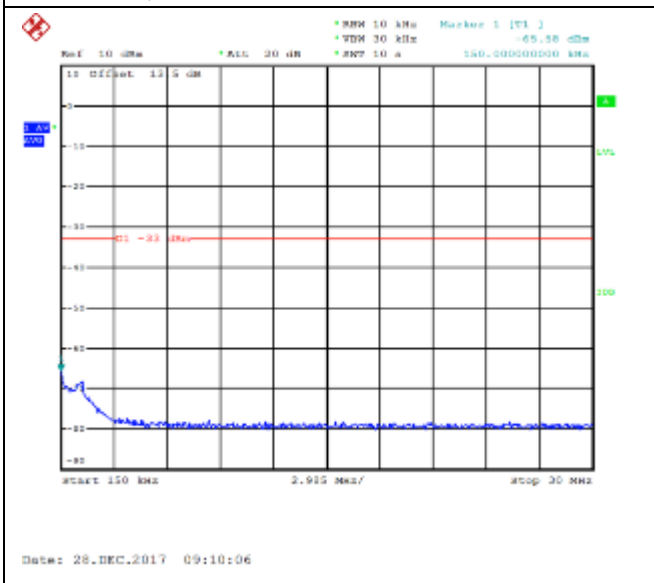

QPSK Low channel-150kHz~30MHz