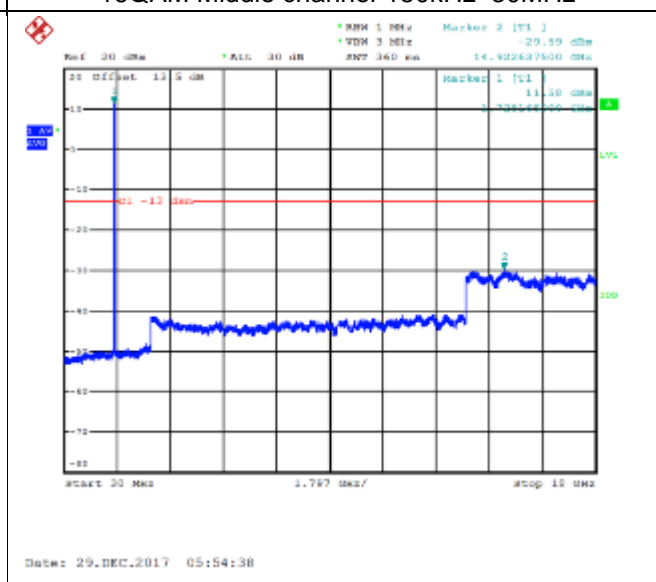

16QAM Middle channel-9kHz~150kHz

QPSK Middle channel-150kHz~30MHz

16QAM Middle channel-150kHz~30MHz

QPSK Middle channel-30MHz~18GHz

16QAM Middle channel-30MHz~18GHz

QPSK High channel-9kHz~150kHz

16QAM High channel-9kHz~150kHz