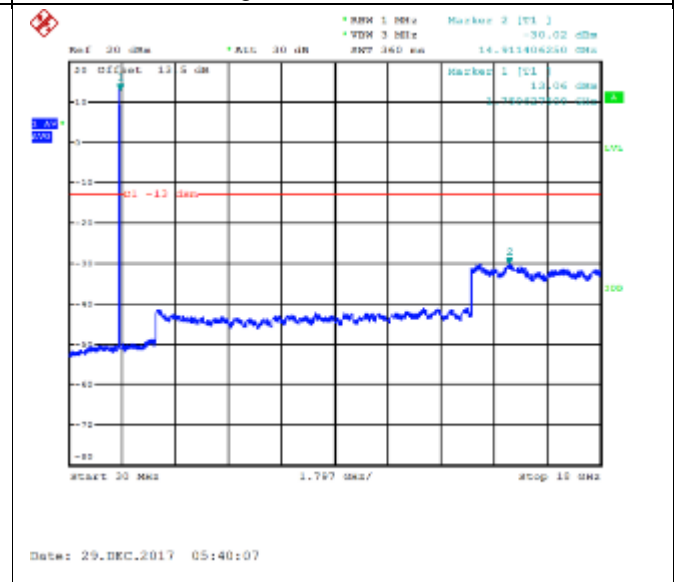

16QAM High channel-30MHz~18GHz