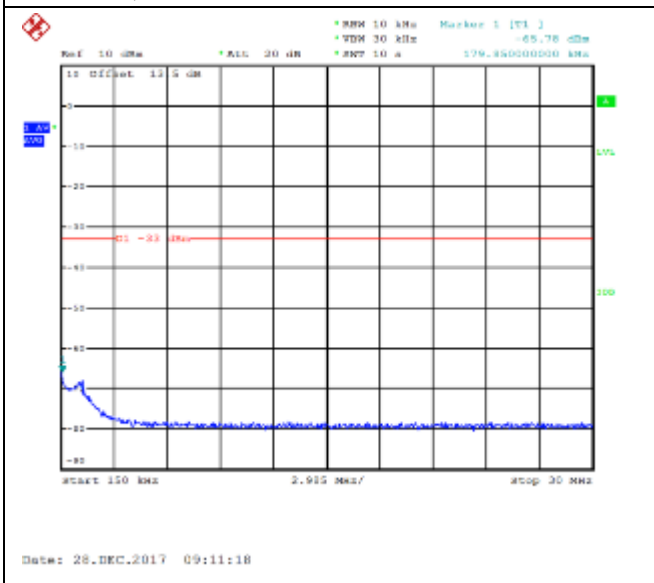

16QAM Low channel-150kHz~30MHz

QPSK Low channel-30MHz~18GHz

16QAM Low channel-30MHz~18GHz

QPSK Middle channel-9kHz~150kHz

16QAM Middle channel-9kHz~150kHz

QPSK Middle channel-150kHz~30MHz

16QAM Middle channel-150kHz~30MHz