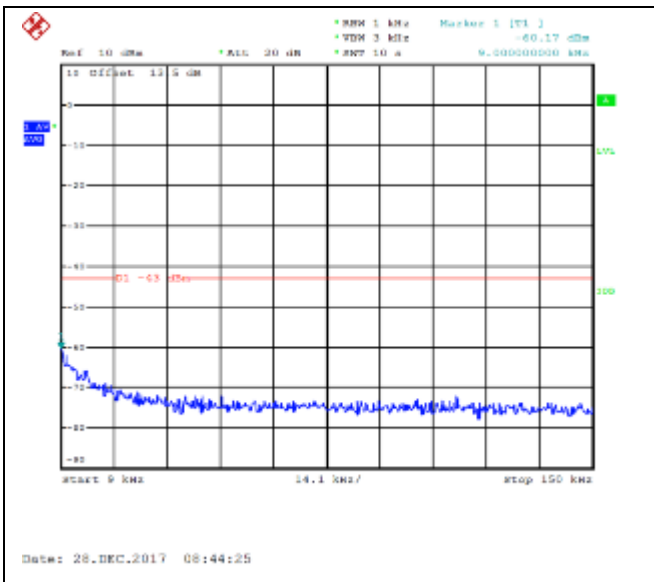

16QAM Middle channel-9kHz~150kHz

QPSK Middle channel-150kHz~30MHz

16QAM Middle channel-150kHz~30MHz

QPSK Middle channel-30MHz~18GHz

16QAM Middle channel-30MHz~18GHz

QPSK High channel-9kHz~150kHz

16QAM High channel-9kHz~150kHz