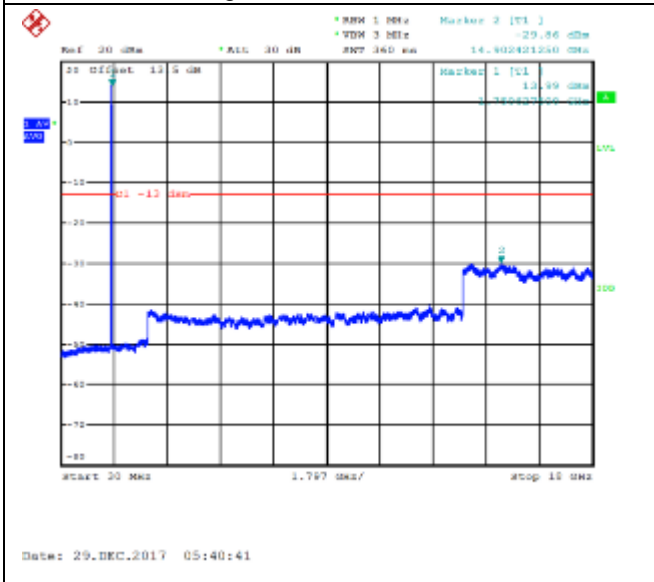

QPSK High channel-30MHz~18GHz