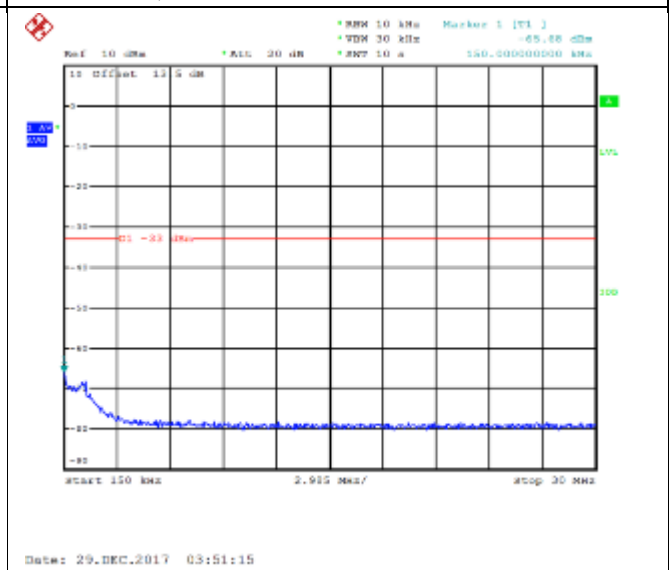

### 16QAM Low channel-30MHz~18GHz

QPSK Middle channel-9kHz~150kHz

16QAM Middle channel-9kHz~150kHz

QPSK Middle channel-150kHz~30MHz

16QAM Middle channel-150kHz~30MHz

QPSK Middle channel-30MHz~18GHz

16QAM Middle channel-30MHz~18GHz