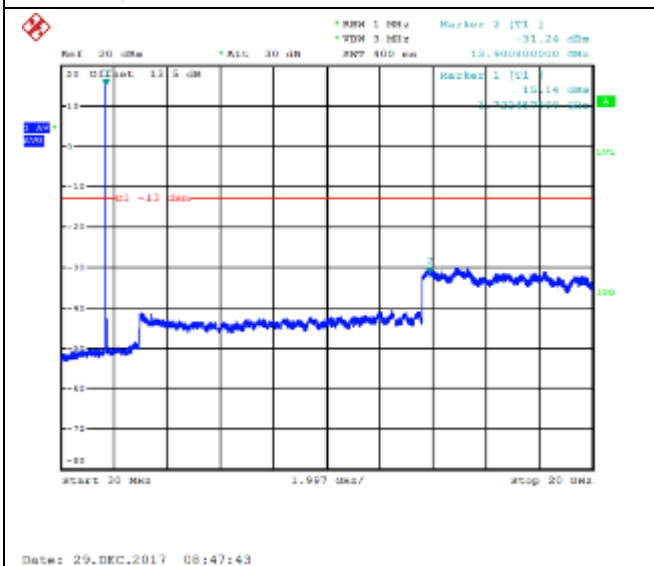

QPSK Middle channel-9kHz~150kHz

16QAM Middle channel-9kHz~150kHz

QPSK Middle channel-150kHz~30MHz

16QAM Middle channel-150kHz~30MHz

QPSK Middle channel-30MHz~18GHz

16QAM Middle channel-30MHz~18GHz