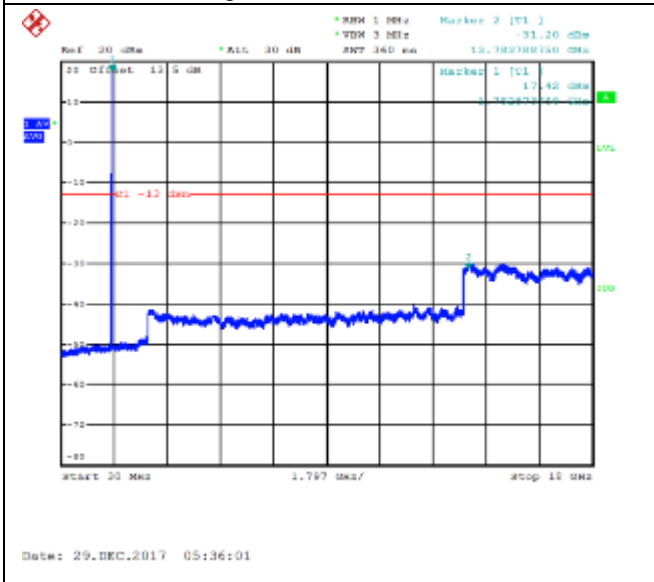

QPSK High channel-30MHz~18GHz