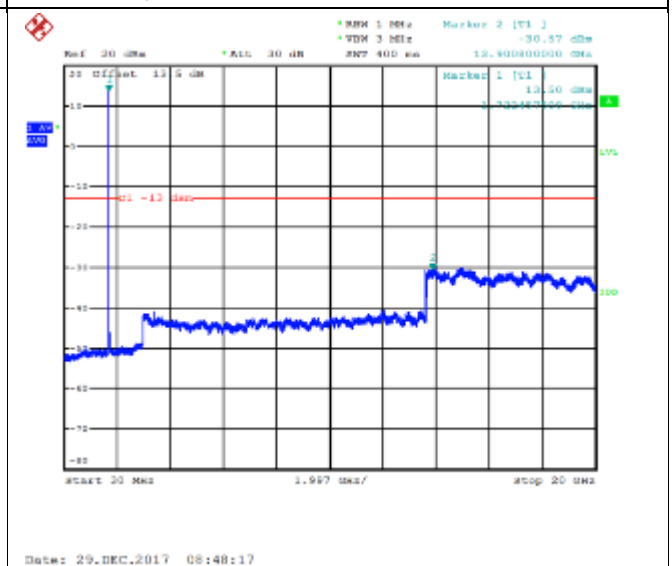

QPSK Middle channel-9kHz~150kHz

16QAM Middle channel-9kHz~150kHz

QPSK Middle channel-150kHz~30MHz

16QAM Middle channel-150kHz~30MHz

QPSK Middle channel-30MHz~18GHz

16QAM Middle channel-30MHz~18GHz