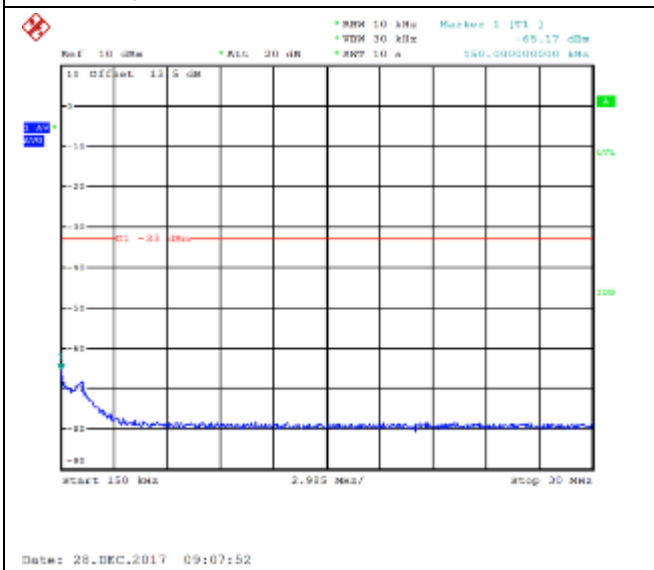

QPSK Middle channel-150kHz~30MHz