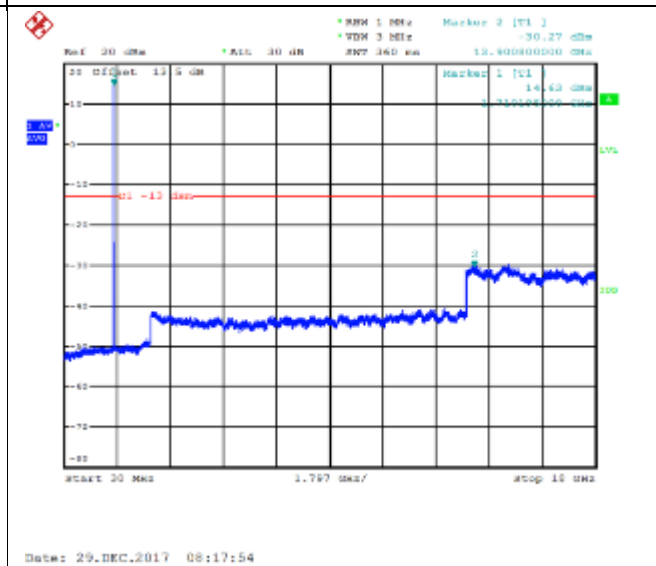

16QAM Low channel-30MHz~18GHz