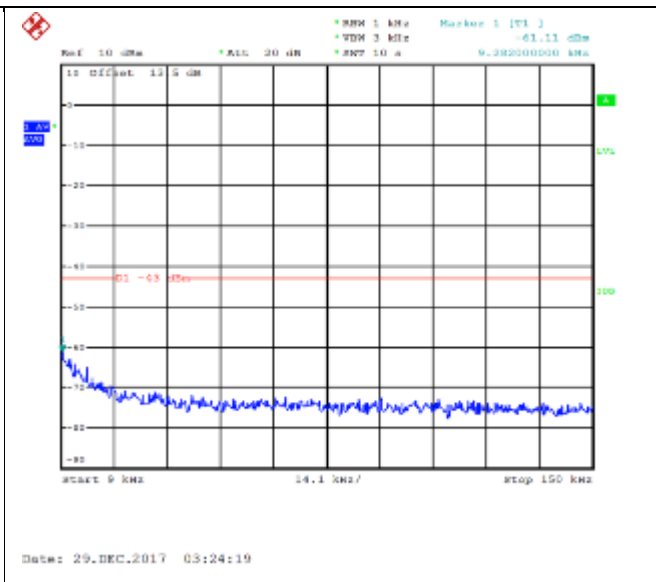

16QAM Middle channel-9kHz~150kHz

QPSK Middle channel-150kHz~30MHz

16QAM Middle channel-150kHz~30MHz

QPSK Middle channel-30MHz~18GHz

16QAM Middle channel-30MHz~18GHz

QPSK High channel-9kHz~150kHz

16QAM High channel-9kHz~150kHz