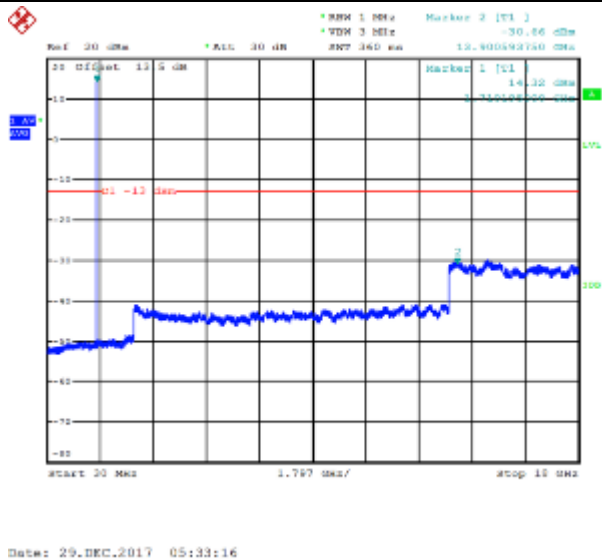

QPSK Low channel-150kHz~30MHz