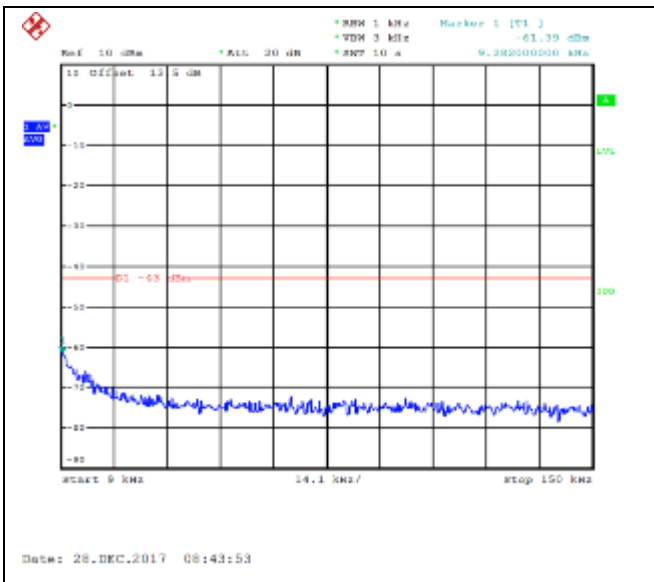

QPSK Low channel-9kHz~150kHz