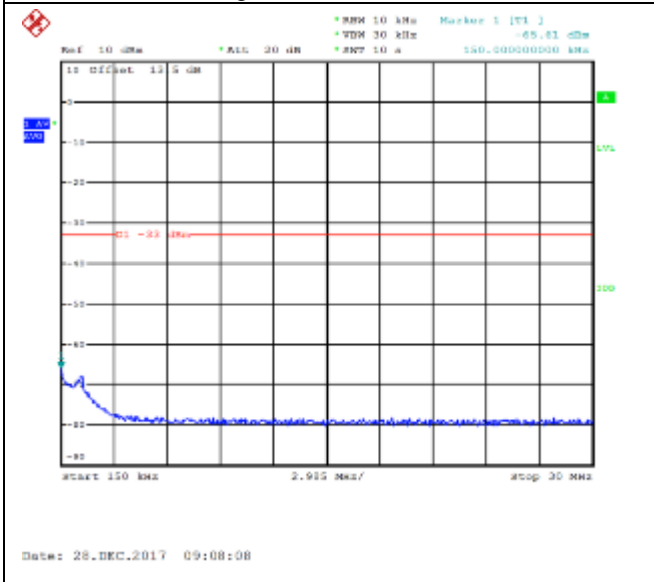

QPSK Middle channel-150kHz~30MHz

16QAM Middle channel-150kHz~30MHz

QPSK Middle channel-30MHz~18GHz

16QAM Middle channel-30MHz~18GHz

QPSK High channel-9kHz~150kHz

16QAM High channel-9kHz~150kHz

QPSK High channel-150kHz~30MHz