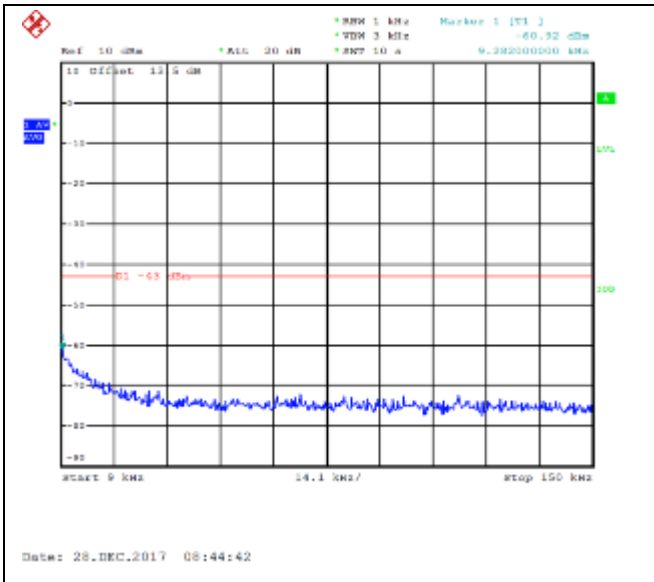

16QAM Middle channel-30MHz~18GHz

QPSK High channel-9kHz~150kHz

16QAM High channel-9kHz~150kHz

QPSK High channel-150kHz~30MHz

16QAM High channel-150kHz~30MHz

QPSK High channel-30MHz~18GHz

16QAM High channel-30MHz~18GHz