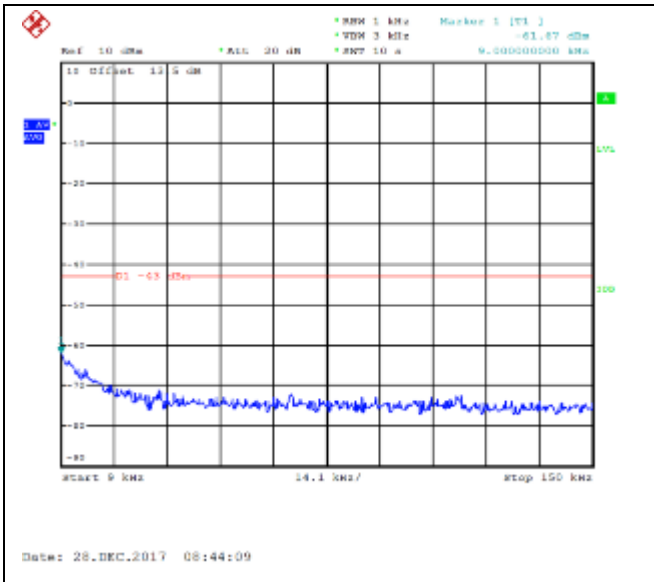

QPSK Middle channel-9kHz~150kHz