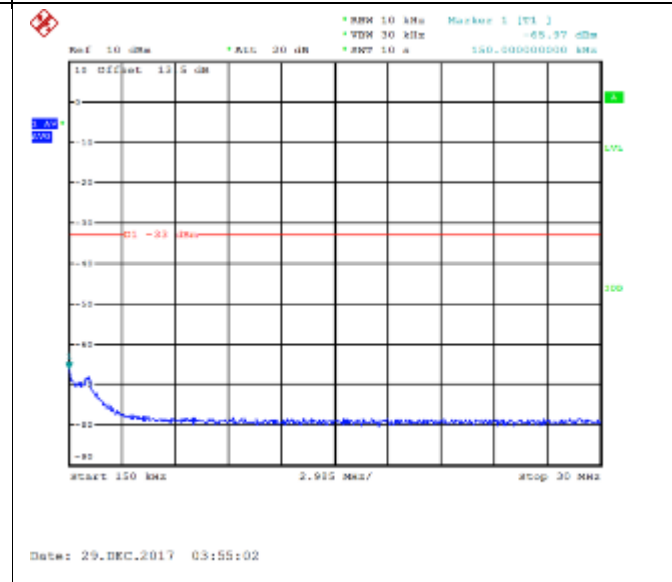

16QAM Low channel-150kHz~30MHz