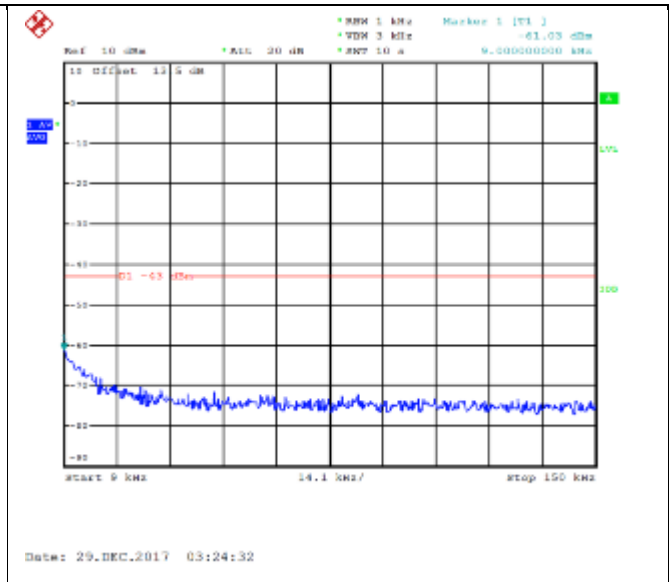

16QAM Low channel-9kHz~150kHz