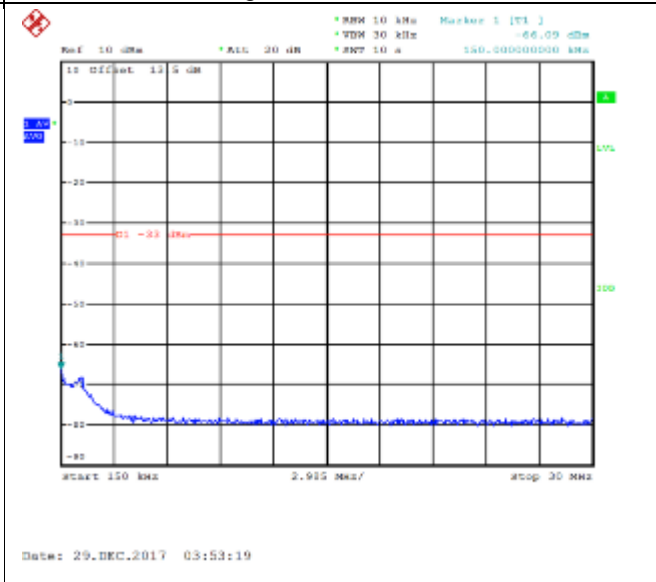

16QAM Middle channel-9kHz~150kHz

QPSK Middle channel-150kHz~30MHz

16QAM Middle channel-150kHz~30MHz

QPSK Middle channel-30MHz~18GHz

16QAM Middle channel-30MHz~18GHz

QPSK High channel-9kHz~150kHz

16QAM High channel-9kHz~150kHz