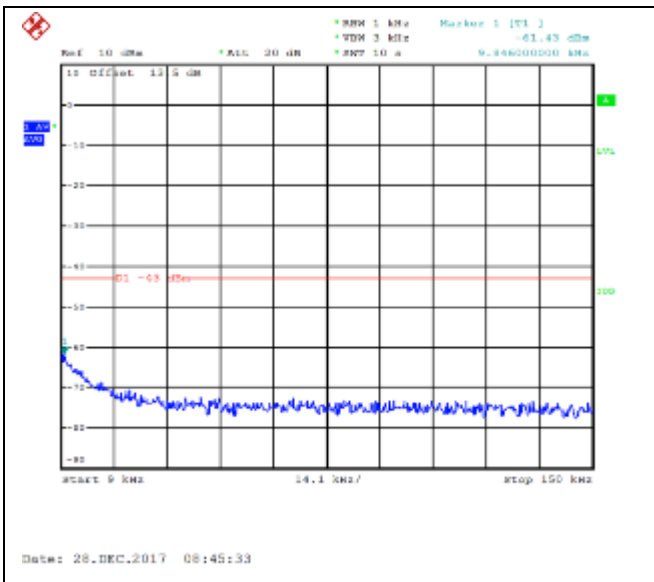

QPSK Low channel-9kHz~150kHz