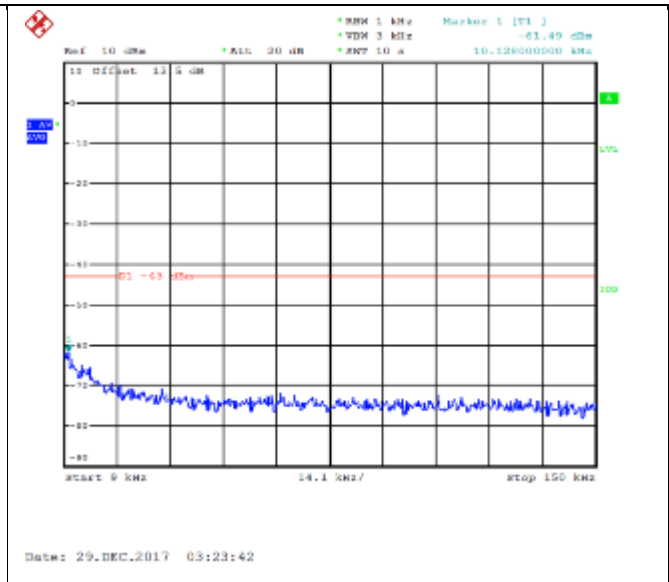

16QAM High channel-9kHz~150kHz