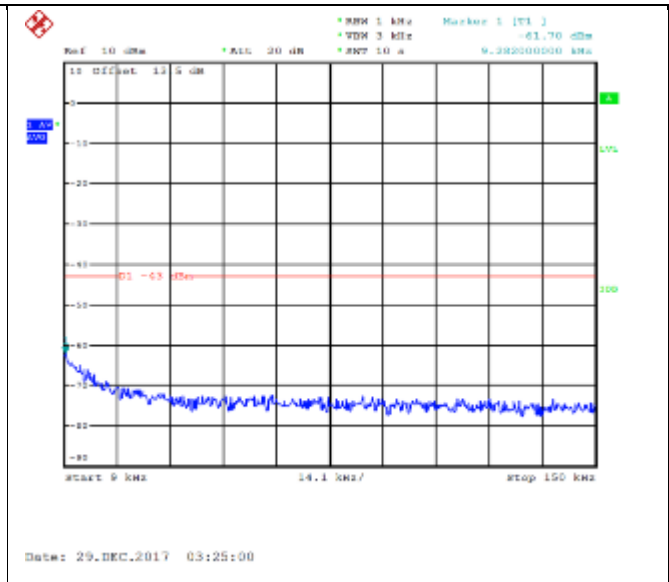

16QAM High channel-9kHz~150kHz