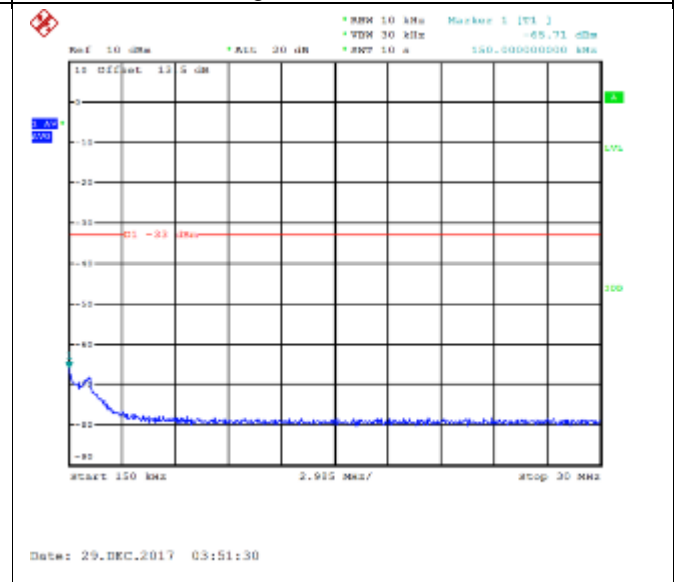

QPSK Middle channel-150kHz~30MHz

16QAM Middle channel-150kHz~30MHz

QPSK Middle channel-30MHz~18GHz

16QAM Middle channel-30MHz~18GHz

QPSK High channel-9kHz~150kHz

16QAM High channel-9kHz~150kHz

QPSK High channel-150kHz~30MHz