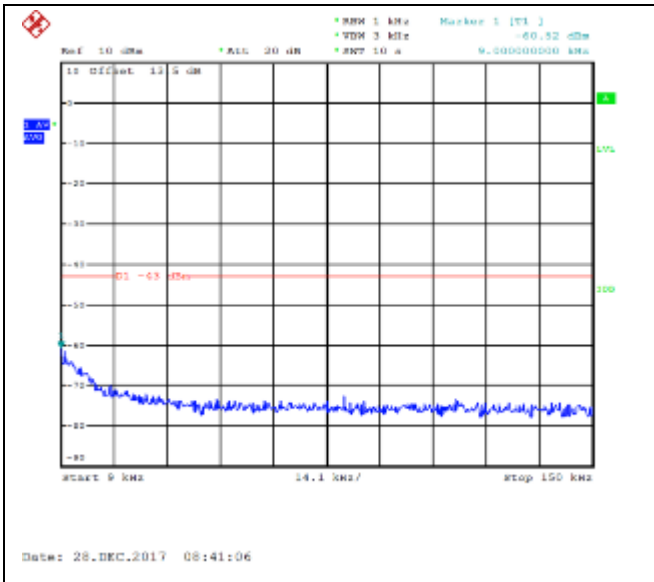

### QPSK Low channel-30MHz~18GHz

### 16QAM Low channel-30MHz~18GHz

QPSK Middle channel-9kHz~150kHz

16QAM Middle channel-9kHz~150kHz

QPSK Middle channel-150kHz~30MHz

16QAM Middle channel-150kHz~30MHz

QPSK Middle channel-30MHz~18GHz

16QAM Middle channel-30MHz~18GHz