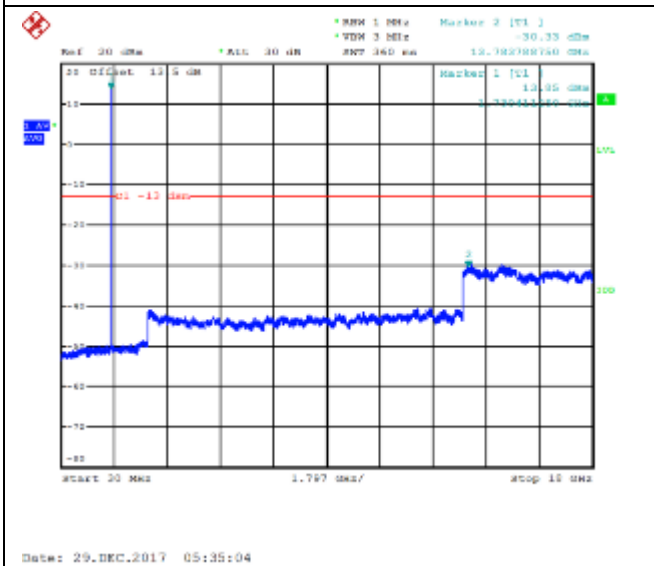

### QPSK Low channel-30MHz~18GHz

### 16QAM Low channel-30MHz~18GHz

QPSK Middle channel-9kHz~150kHz

16QAM Middle channel-9kHz~150kHz

QPSK Middle channel-150kHz~30MHz

16QAM Middle channel-150kHz~30MHz

QPSK Middle channel-30MHz~18GHz

16QAM Middle channel-30MHz~18GHz