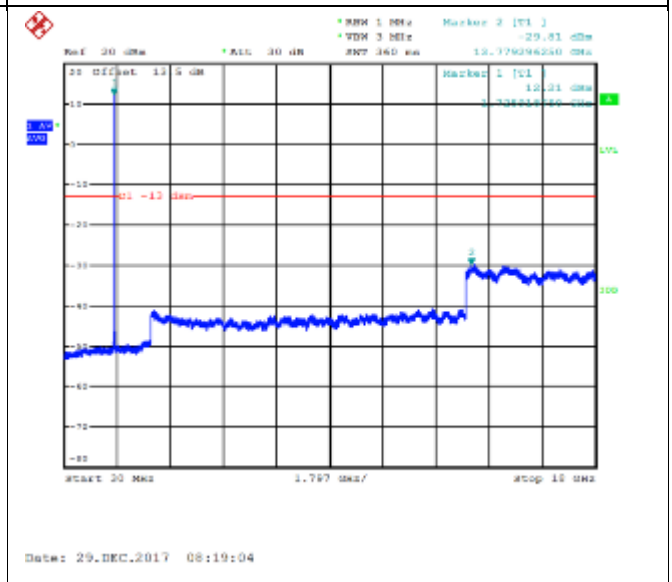

16QAM Middle channel-30MHz~18GHz