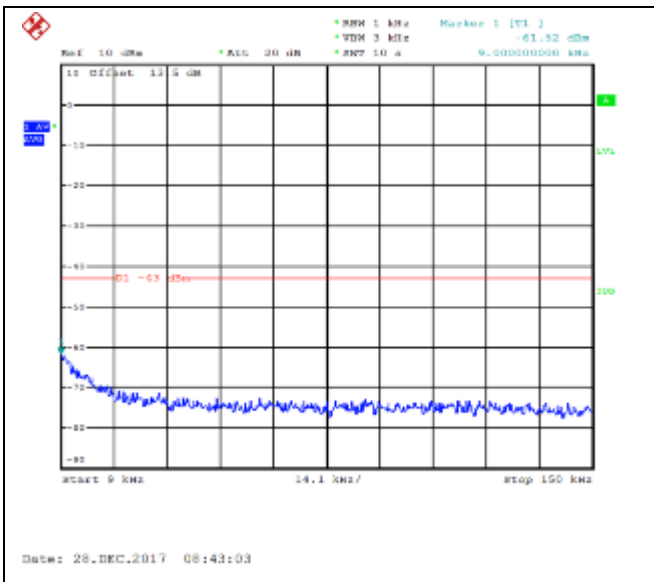

QPSK High channel-9kHz~150kHz

16QAM High channel-9kHz~150kHz

QPSK High channel-150kHz~30MHz

16QAM High channel-150kHz~30MHz

QPSK High channel-30MHz~18GHz

16QAM High channel-30MHz~18GHz

QPSK Low channel-9kHz~150kHz