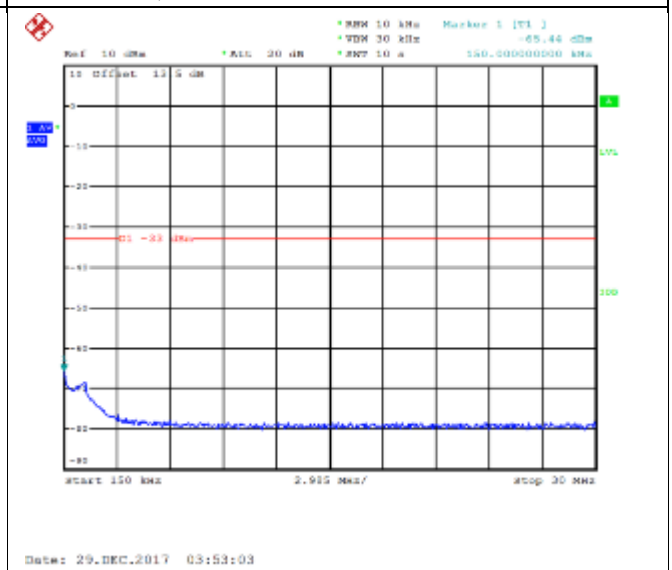

QPSK Low channel-30MHz~18GHz

16QAM Low channel-30MHz~18GHz

QPSK Middle channel-9kHz~150kHz

16QAM Middle channel-9kHz~150kHz

QPSK Middle channel-150kHz~30MHz

16QAM Middle channel-150kHz~30MHz

QPSK Middle channel-30MHz~18GHz