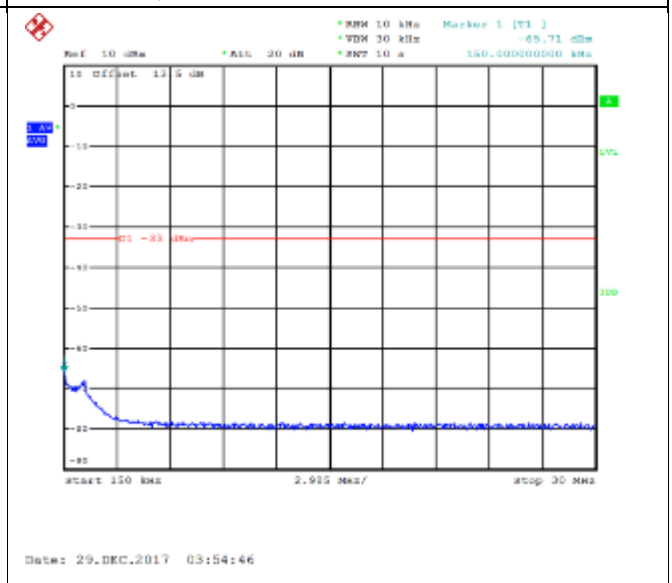

16QAM Low channel-150kHz~30MHz

QPSK Low channel-30MHz~18GHz

16QAM Low channel-30MHz~18GHz

QPSK Middle channel-9kHz~150kHz

16QAM Middle channel-9kHz~150kHz

QPSK Middle channel-150kHz~30MHz

16QAM Middle channel-150kHz~30MHz