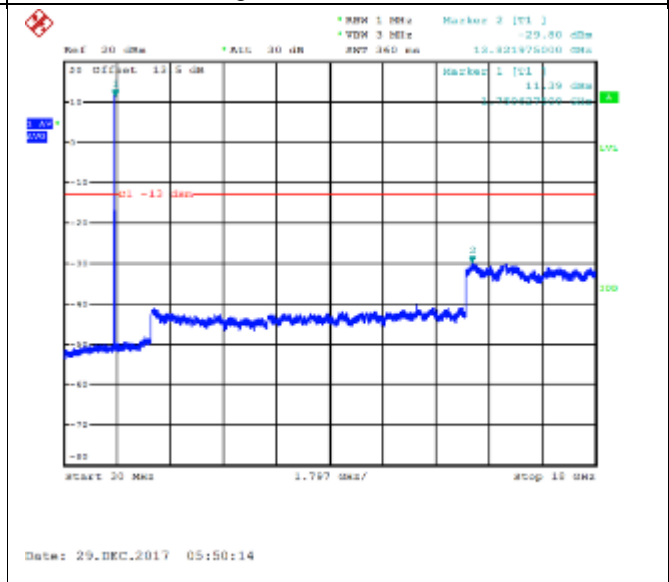

16QAM Middle channel-30MHz~18GHz

QPSK High channel-9kHz~150kHz

16QAM High channel-9kHz~150kHz

QPSK High channel-150kHz~30MHz

16QAM High channel-150kHz~30MHz

QPSK High channel-30MHz~18GHz

16QAM High channel-30MHz~18GHz