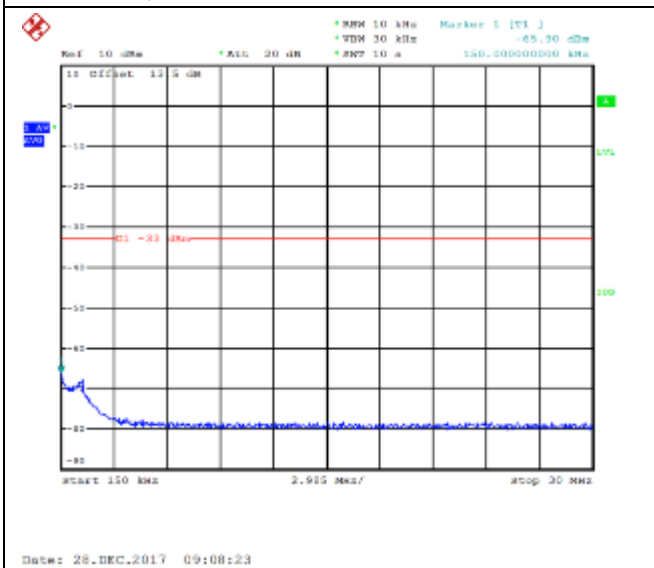

QPSK Low channel-150kHz~30MHz