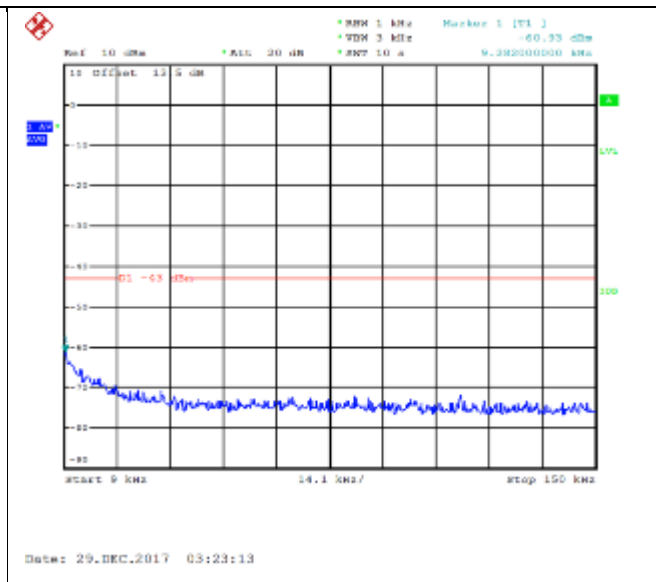

QPSK High channel-9kHz~150kHz

16QAM High channel-9kHz~150kHz

QPSK High channel-150kHz~30MHz

16QAM High channel-150kHz~30MHz

QPSK High channel-30MHz~18GHz

16QAM High channel-30MHz~18GHz

QPSK Low channel-9kHz~150kHz