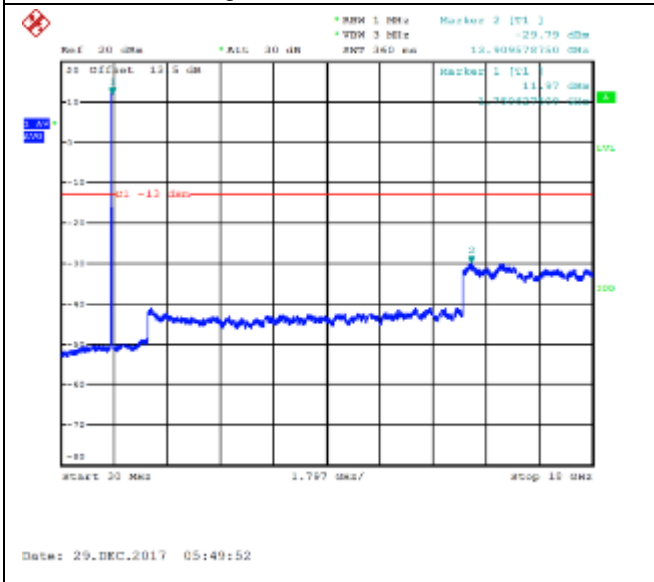

16QAM Middle channel-30MHz~18GHz

QPSK High channel-9kHz~150kHz

16QAM High channel-9kHz~150kHz

QPSK High channel-150kHz~30MHz

16QAM High channel-150kHz~30MHz

QPSK High channel-30MHz~18GHz

16QAM High channel-30MHz~18GHz