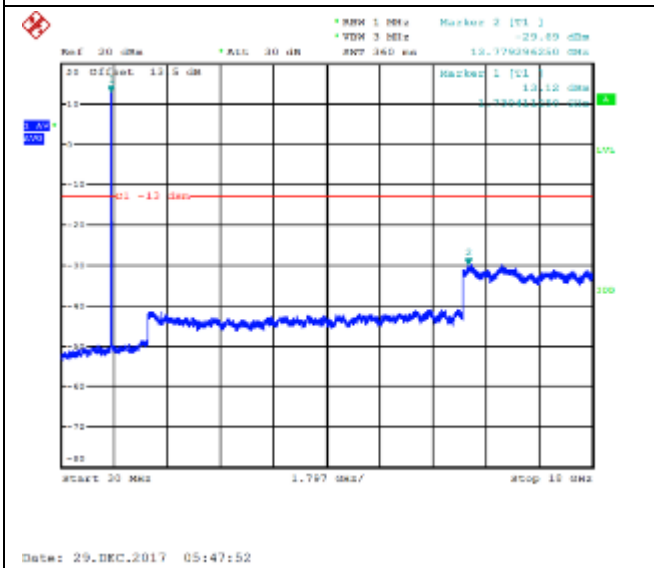

QPSK Low channel-30MHz~18GHz

16QAM Low channel-30MHz~18GHz

QPSK Middle channel-9kHz~150kHz

16QAM Middle channel-9kHz~150kHz

QPSK Middle channel-150kHz~30MHz

16QAM Middle channel-150kHz~30MHz

QPSK Middle channel-30MHz~18GHz