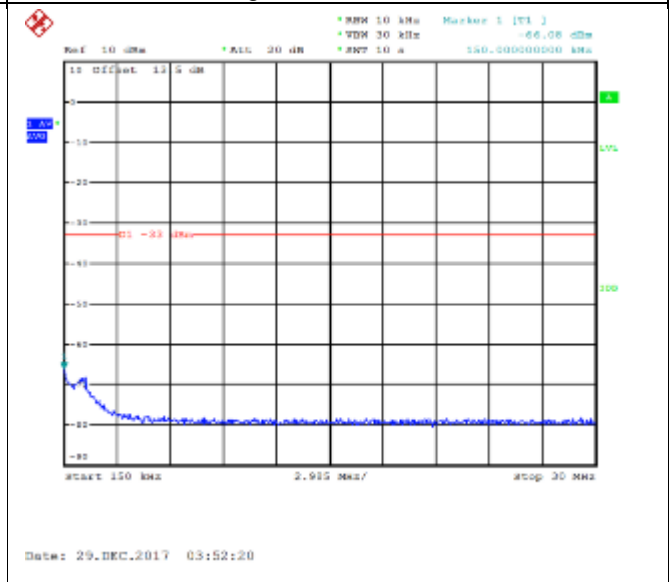

16QAM High channel-150kHz~30MHz