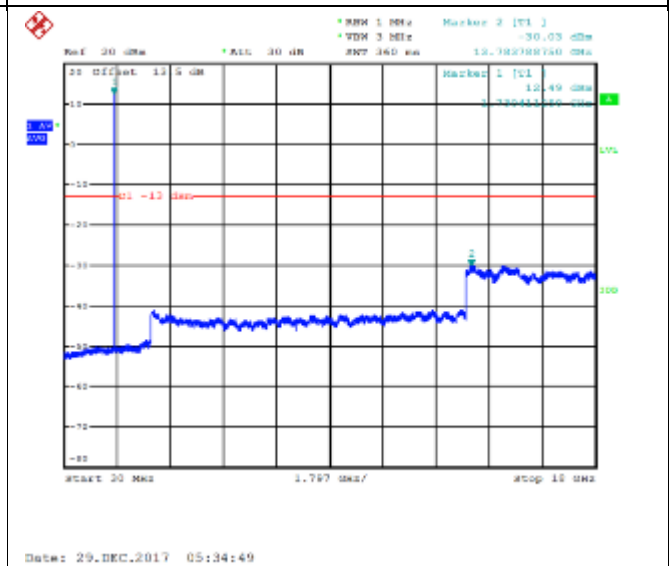

### QPSK Low channel-30MHz~18GHz

### 16QAM Low channel-30MHz~18GHz

QPSK Middle channel-9kHz~150kHz

16QAM Middle channel-9kHz~150kHz

QPSK Middle channel-150kHz~30MHz

16QAM Middle channel-150kHz~30MHz

QPSK Middle channel-30MHz~18GHz

16QAM Middle channel-30MHz~18GHz