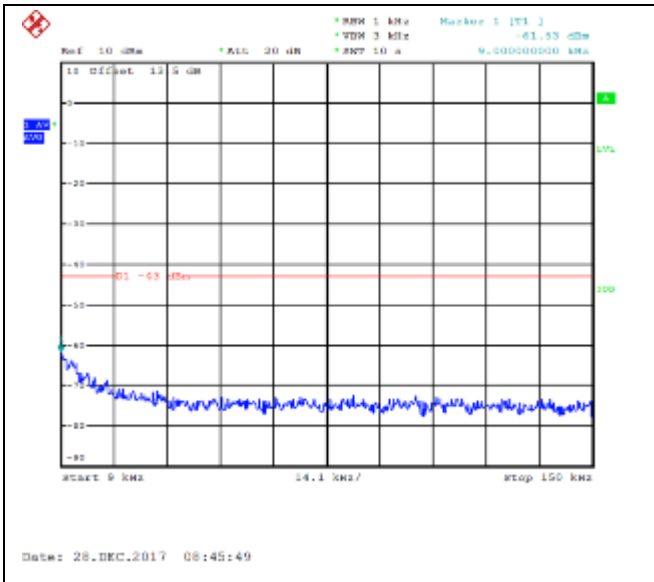

QPSK Middle channel-9kHz~150kHz