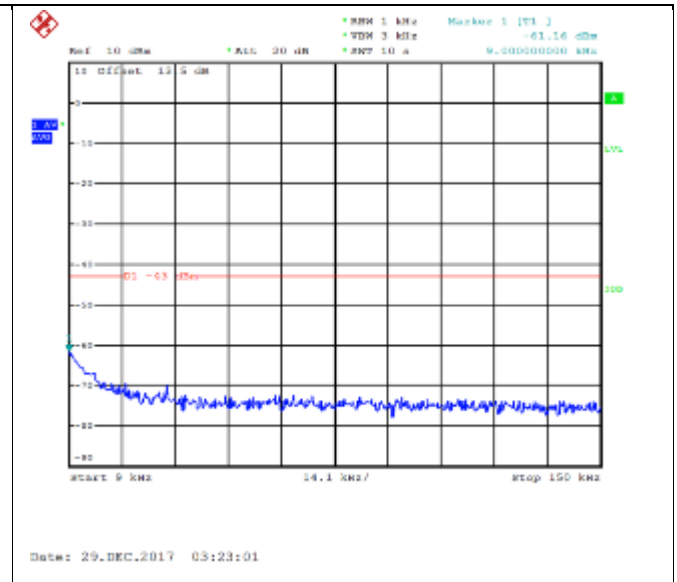

QPSK Middle channel-150kHz~30MHz

16QAM Middle channel-150kHz~30MHz

QPSK Middle channel-30MHz~18GHz

16QAM Middle channel-30MHz~18GHz

QPSK High channel-9kHz~150kHz

16QAM High channel-9kHz~150kHz

QPSK High channel-150kHz~30MHz