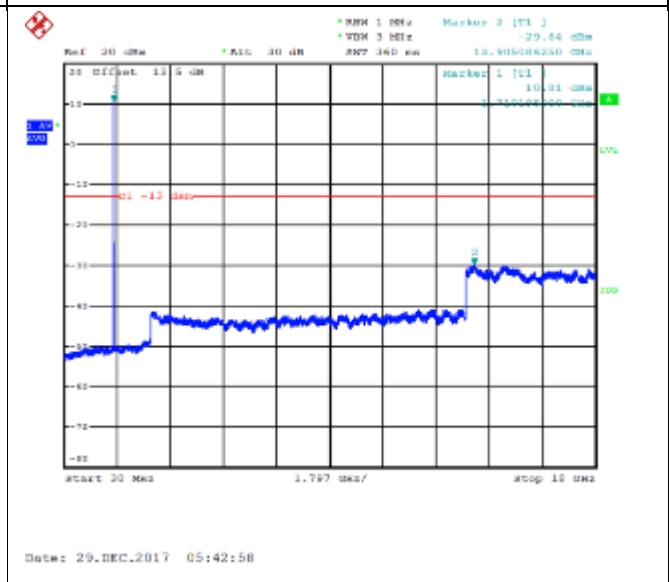

16QAM Low channel-30MHz~18GHz