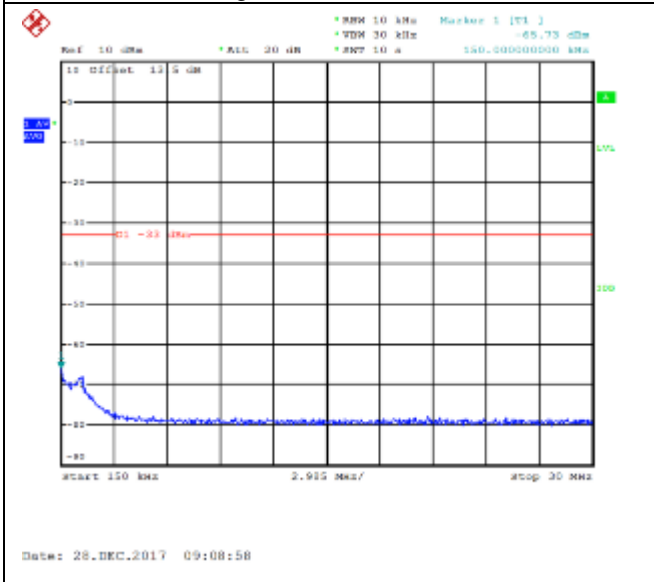

QPSK High channel-150kHz~30MHz