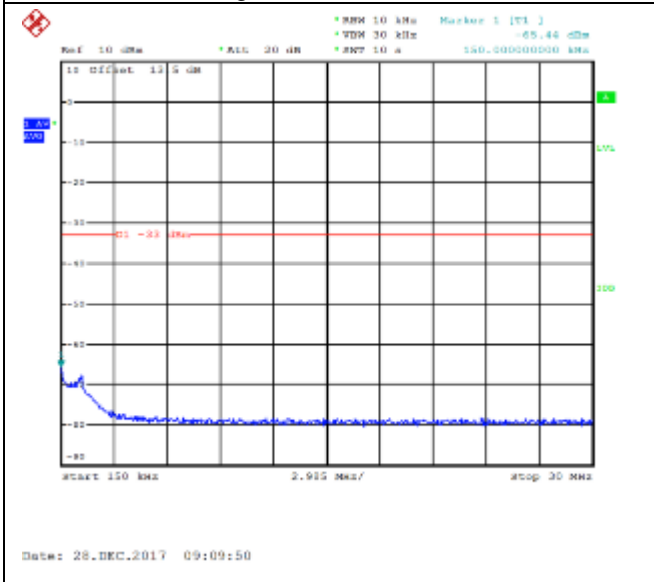

16QAM Middle channel-9kHz~150kHz

QPSK Middle channel-150kHz~30MHz

16QAM Middle channel-150kHz~30MHz

QPSK Middle channel-30MHz~18GHz

16QAM Middle channel-30MHz~18GHz

QPSK High channel-9kHz~150kHz

16QAM High channel-9kHz~150kHz