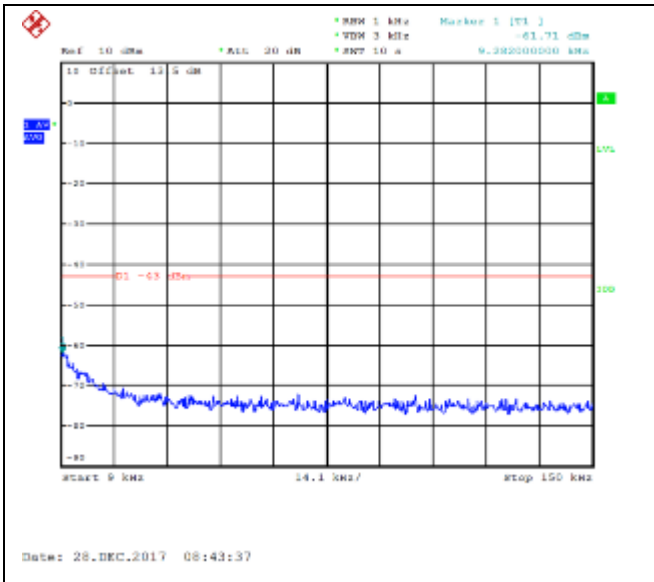

QPSK High channel-9kHz~150kHz