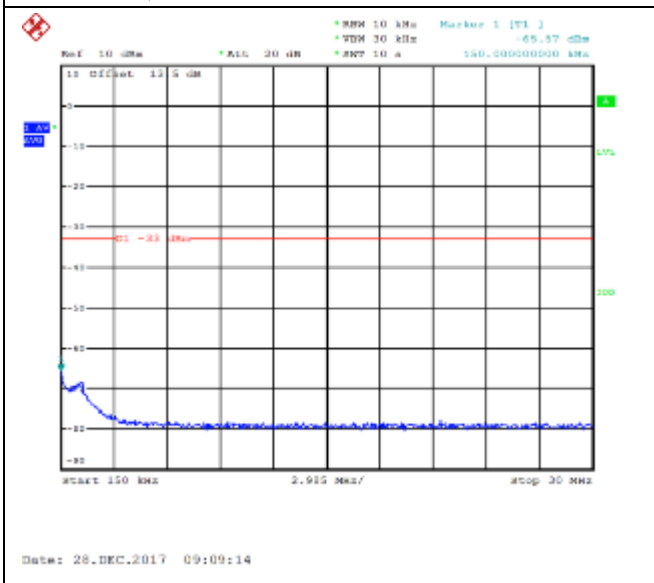

16QAM High channel-150kHz~30MHz

QPSK High channel-30MHz~18GHz

16QAM High channel-30MHz~18GHz

QPSK Low channel-9kHz~150kHz

16QAM Low channel-9kHz~150kHz

QPSK Low channel-150kHz~30MHz

16QAM Low channel-150kHz~30MHz