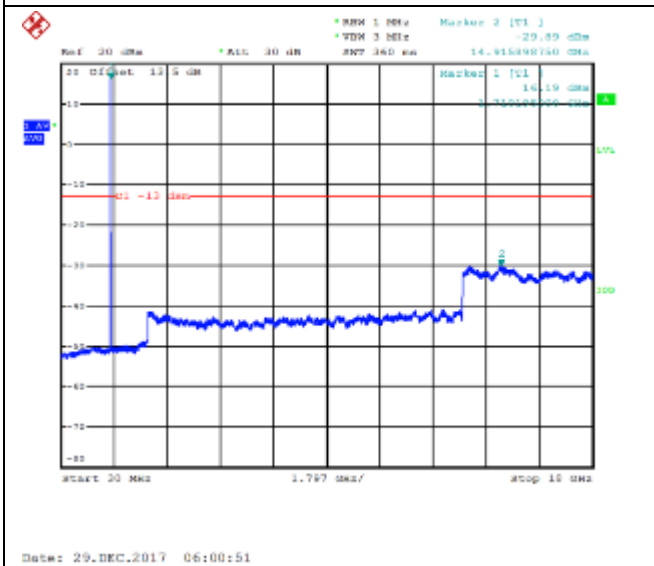

QPSK Low channel-30MHz~18GHz