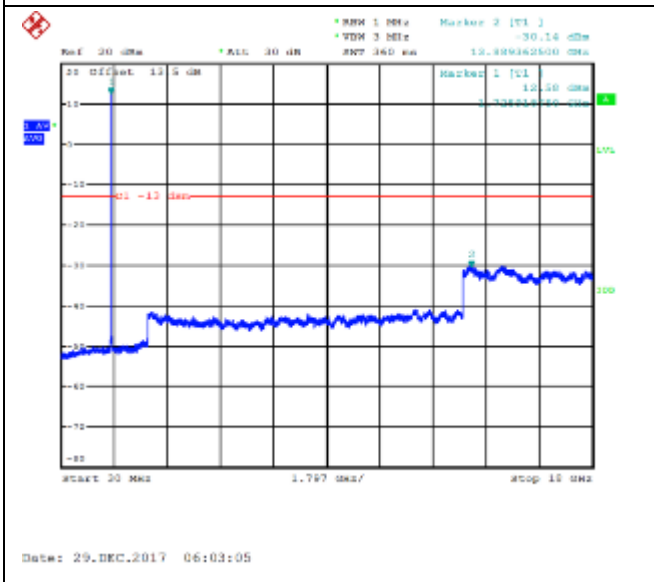

16QAM Low channel-150kHz~30MHz

QPSK Low channel-30MHz~18GHz

16QAM Low channel-30MHz~18GHz

QPSK Middle channel-9kHz~150kHz

16QAM Middle channel-9kHz~150kHz

QPSK Middle channel-150kHz~30MHz

16QAM Middle channel-150kHz~30MHz