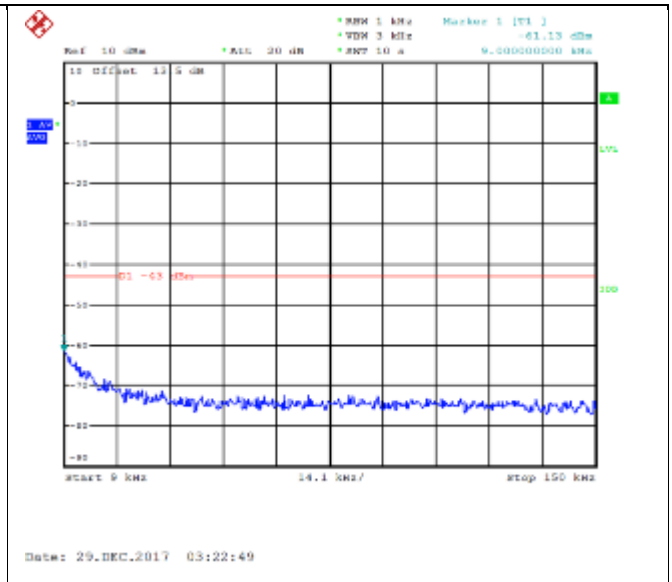

16QAM Middle channel-9kHz~150kHz