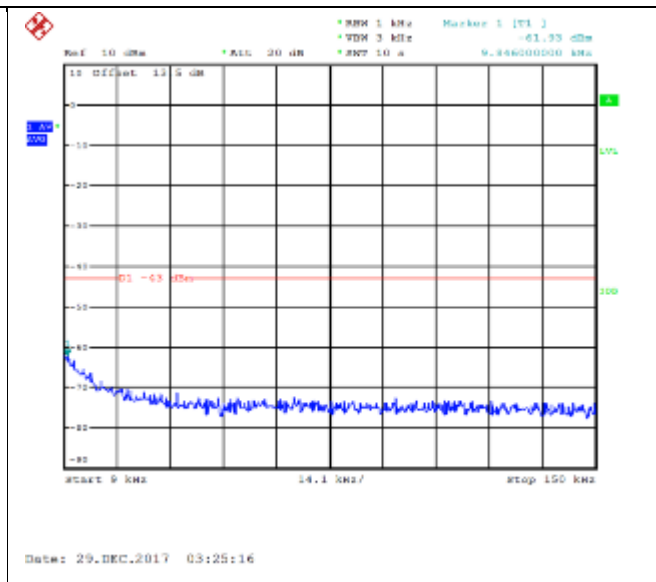

QPSK High channel-150kHz~30MHz

16QAM High channel-150kHz~30MHz

QPSK High channel-30MHz~18GHz

16QAM High channel-30MHz~18GHz

QPSK Low channel-9kHz~150kHz

16QAM Low channel-9kHz~150kHz

QPSK Low channel-150kHz~30MHz