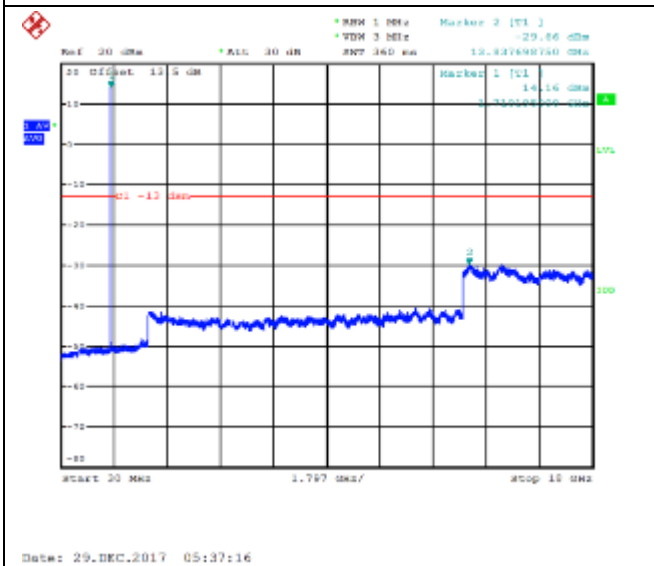

QPSK Low channel-30MHz~18GHz