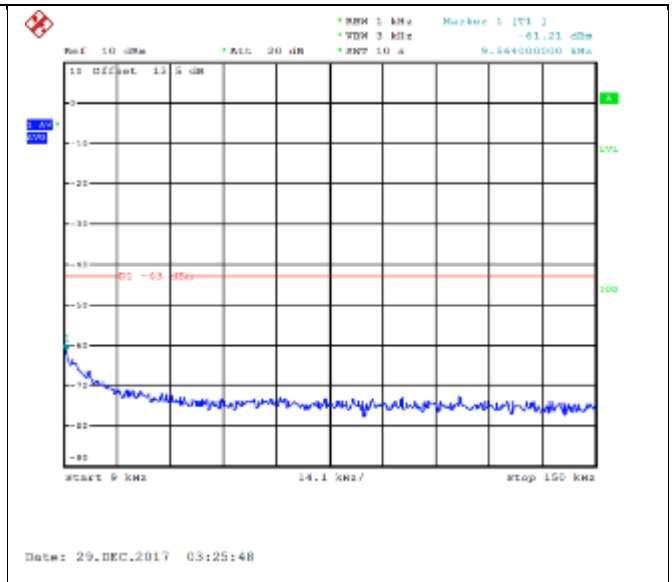

16QAM Low channel-150kHz~30MHz

QPSK Low channel-30MHz~18GHz

16QAM Low channel-30MHz~18GHz

QPSK Middle channel-9kHz~150kHz

16QAM Middle channel-9kHz~150kHz

QPSK Middle channel-150kHz~30MHz

16QAM Middle channel-150kHz~30MHz