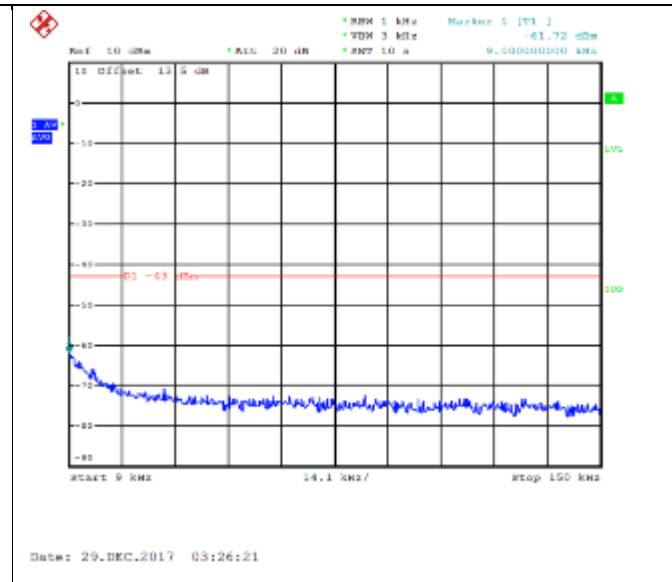

16QAM Low channel-9kHz~150kHz