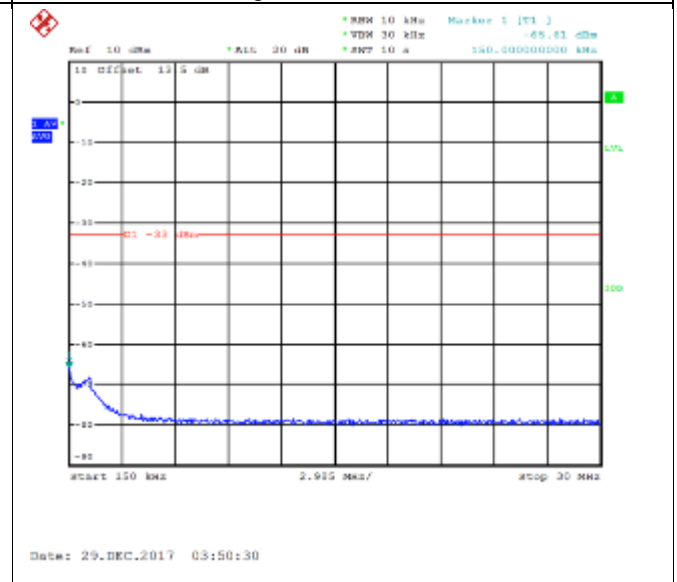

16QAM High channel-150kHz~30MHz