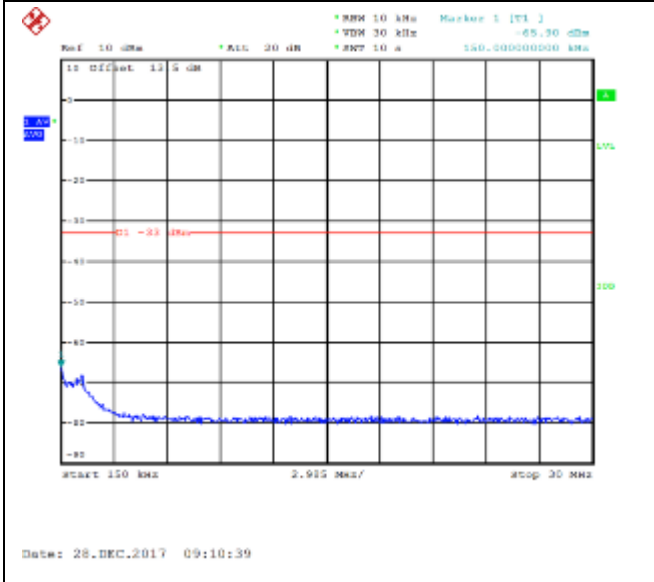

QPSK Middle channel-30MHz~18GHz

16QAM Middle channel-30MHz~18GHz

QPSK High channel-9kHz~150kHz

16QAM High channel-9kHz~150kHz

QPSK High channel-150kHz~30MHz

16QAM High channel-150kHz~30MHz

QPSK High channel-30MHz~18GHz