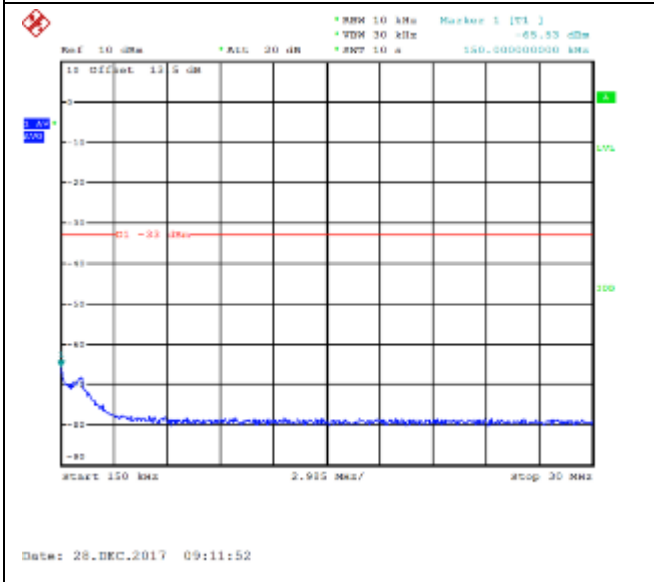

QPSK Low channel-150kHz~30MHz