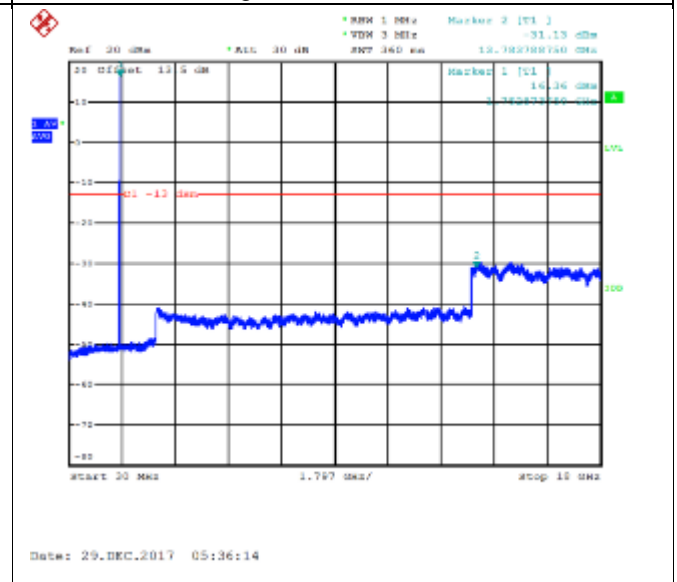

16QAM High channel-30MHz~18GHz