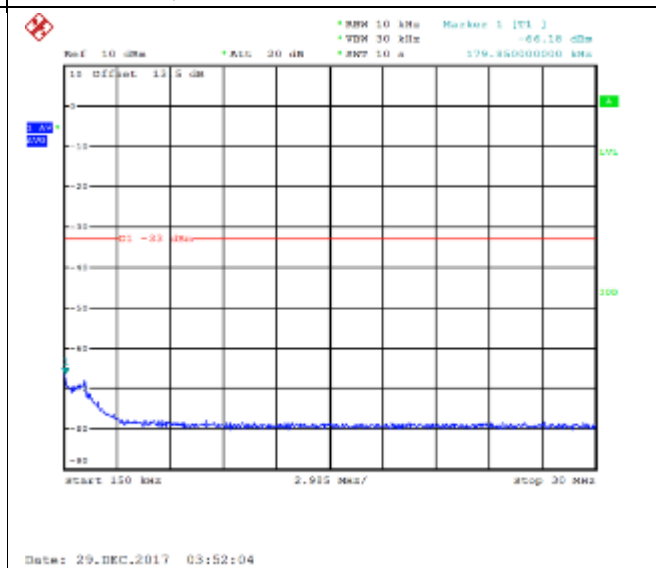

16QAM Low channel-150kHz~30MHz