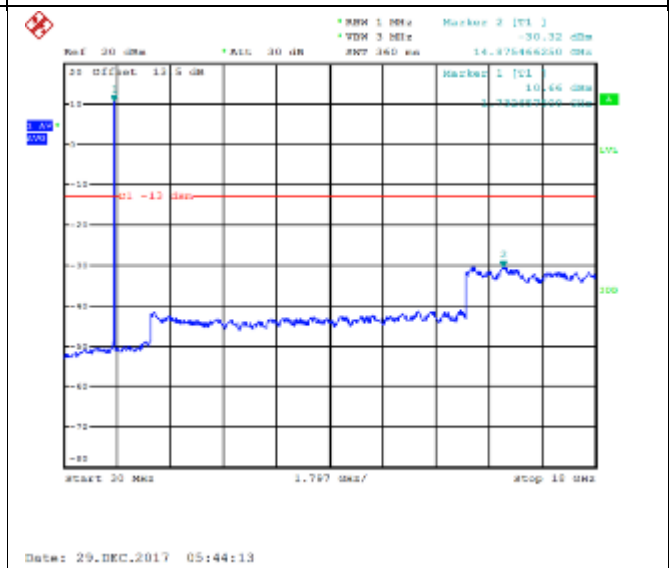

QPSK Low channel-30MHz~18GHz

16QAM Low channel-30MHz~18GHz

QPSK Middle channel-9kHz~150kHz

16QAM Middle channel-9kHz~150kHz

QPSK Middle channel-150kHz~30MHz

16QAM Middle channel-150kHz~30MHz

QPSK Middle channel-30MHz~18GHz