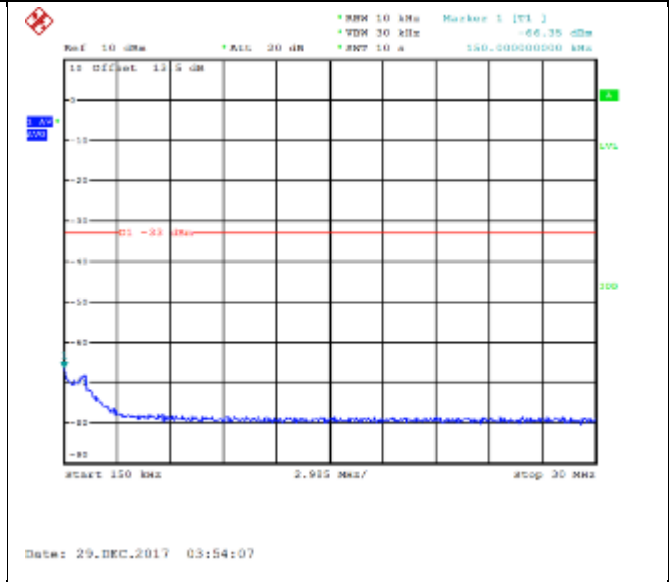

QPSK Middle channel-30MHz~18GHz

16QAM Middle channel-30MHz~18GHz

QPSK High channel-9kHz~150kHz

16QAM High channel-9kHz~150kHz

QPSK High channel-150kHz~30MHz

16QAM High channel-150kHz~30MHz

QPSK High channel-30MHz~18GHz