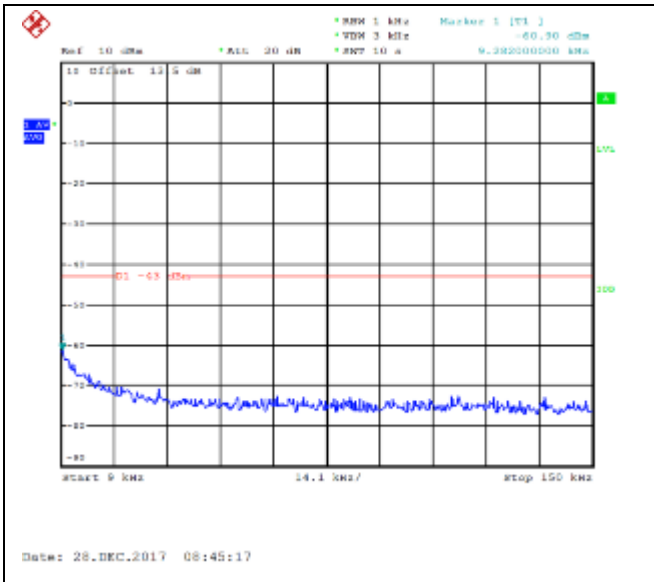

QPSK High channel-9kHz~150kHz