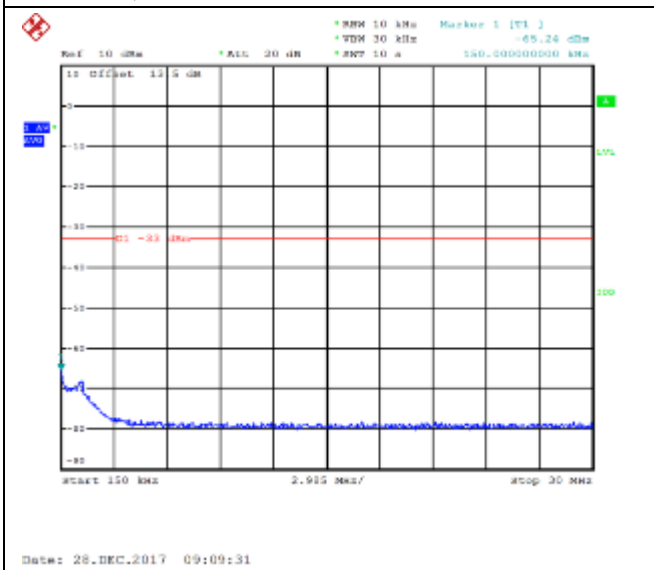

QPSK Low channel-30MHz~18GHz

16QAM Low channel-30MHz~18GHz

QPSK Middle channel-9kHz~150kHz

16QAM Middle channel-9kHz~150kHz

QPSK Middle channel-150kHz~30MHz

16QAM Middle channel-150kHz~30MHz

QPSK Middle channel-30MHz~18GHz