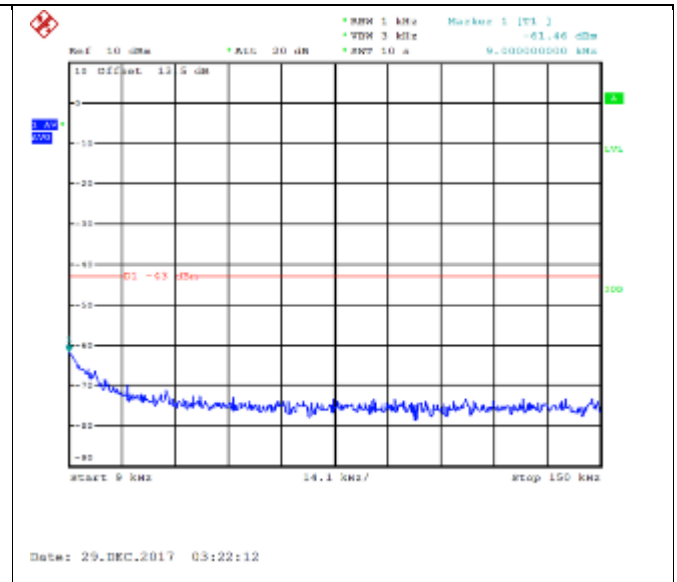

### 16QAM Low channel-30MHz~18GHz

QPSK Middle channel-9kHz~150kHz

16QAM Middle channel-9kHz~150kHz

QPSK Middle channel-150kHz~30MHz

16QAM Middle channel-150kHz~30MHz

QPSK Middle channel-30MHz~18GHz

16QAM Middle channel-30MHz~18GHz