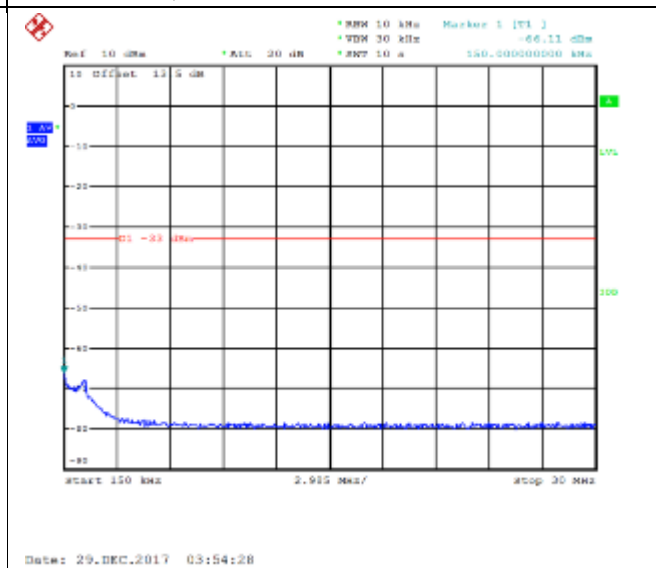

QPSK High channel-150kHz~30MHz

16QAM High channel-150kHz~30MHz

QPSK High channel-30MHz~18GHz

16QAM High channel-30MHz~18GHz

QPSK Low channel-9kHz~150kHz

16QAM Low channel-9kHz~150kHz

QPSK Low channel-150kHz~30MHz