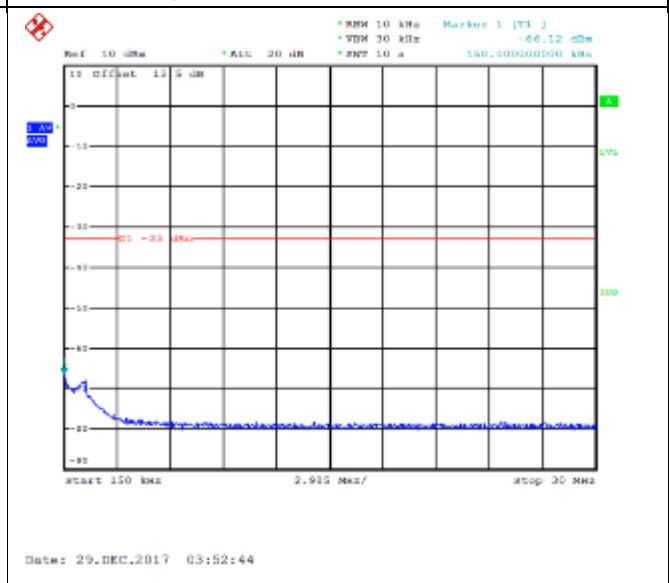

16QAM High channel-150kHz~30MHz

QPSK High channel-30MHz~18GHz

16QAM High channel-30MHz~18GHz

QPSK Low channel-9kHz~150kHz

16QAM Low channel-9kHz~150kHz

QPSK Low channel-150kHz~30MHz

16QAM Low channel-150kHz~30MHz