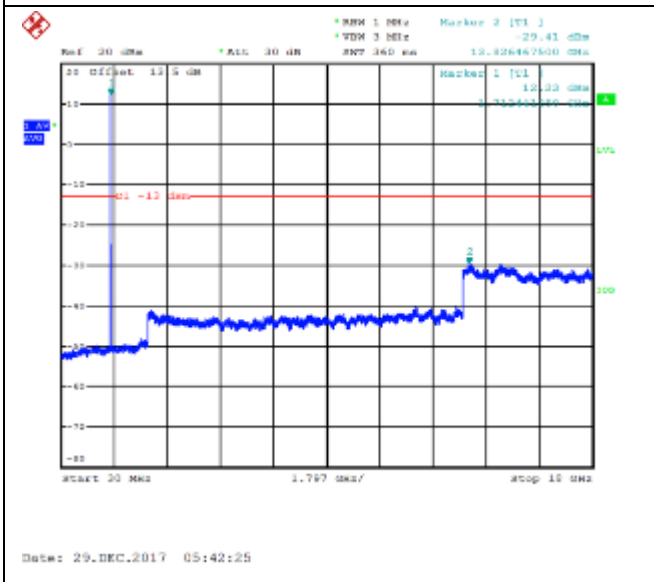

16QAM High channel-150kHz~30MHz

QPSK High channel-30MHz~18GHz

16QAM High channel-30MHz~18GHz

QPSK Low channel-9kHz~150kHz

16QAM Low channel-9kHz~150kHz

QPSK Low channel-150kHz~30MHz

16QAM Low channel-150kHz~30MHz