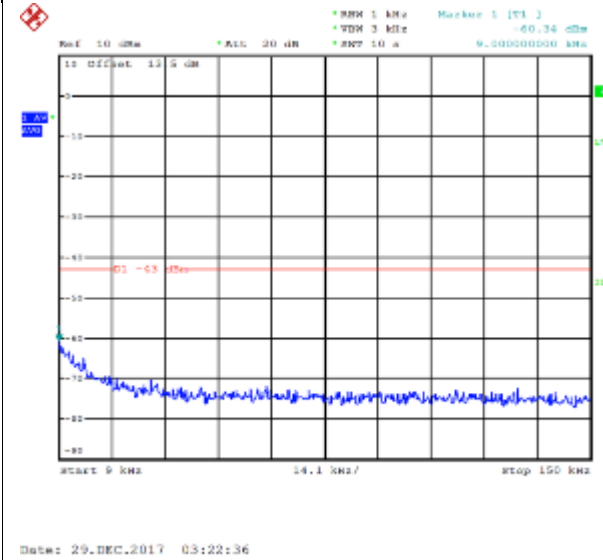

### LTE FDD Band 4, Nominal Bandwidth: 1.4MHz

### QPSK Low channel-9kHz~150kHz