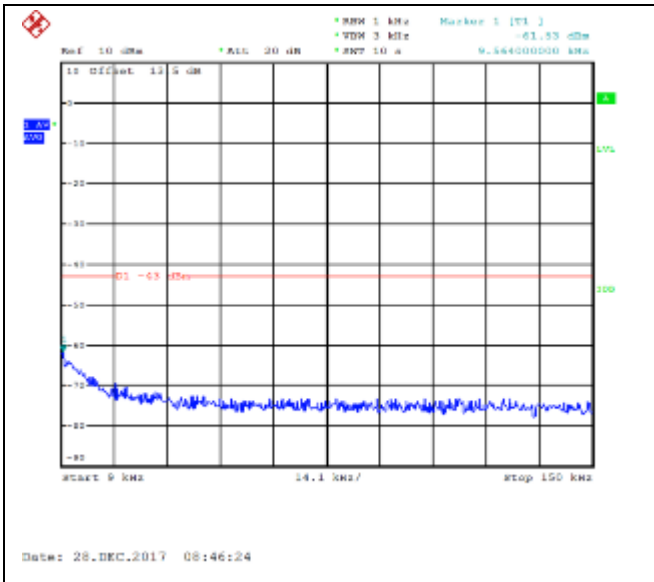

QPSK Low channel-9kHz~150kHz