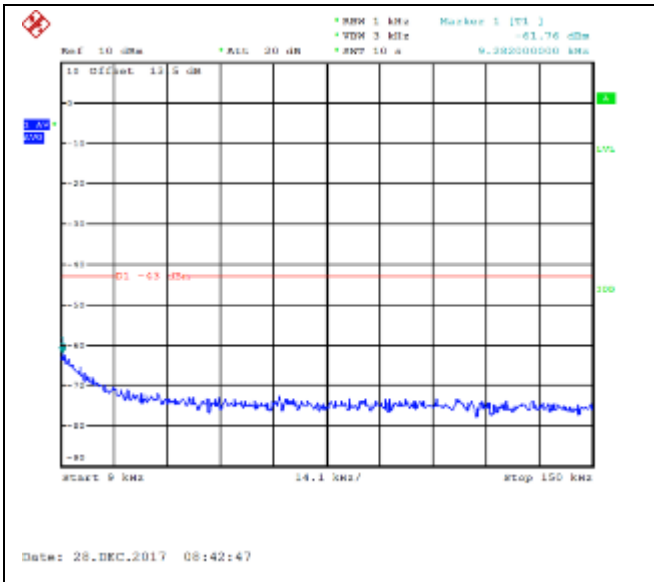

QPSK Middle channel-150kHz~30MHz

16QAM Middle channel-150kHz~30MHz

QPSK Middle channel-30MHz~18GHz

16QAM Middle channel-30MHz~18GHz

QPSK High channel-9kHz~150kHz

16QAM High channel-9kHz~150kHz

QPSK High channel-150kHz~30MHz