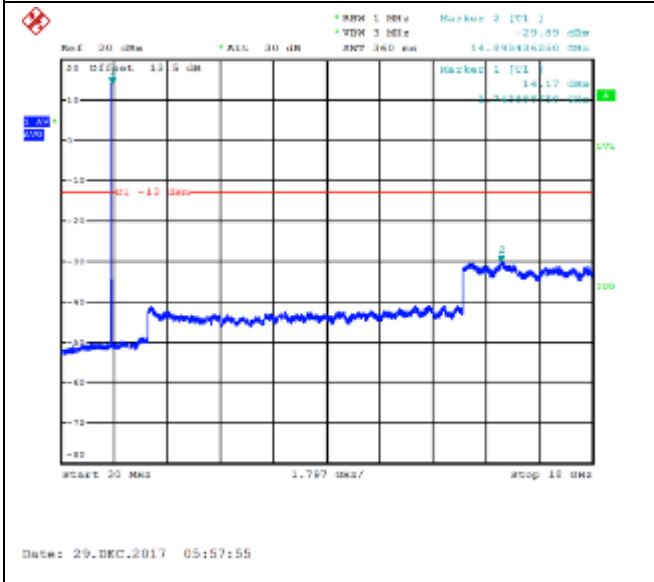

QPSK High channel-30MHz~18GHz