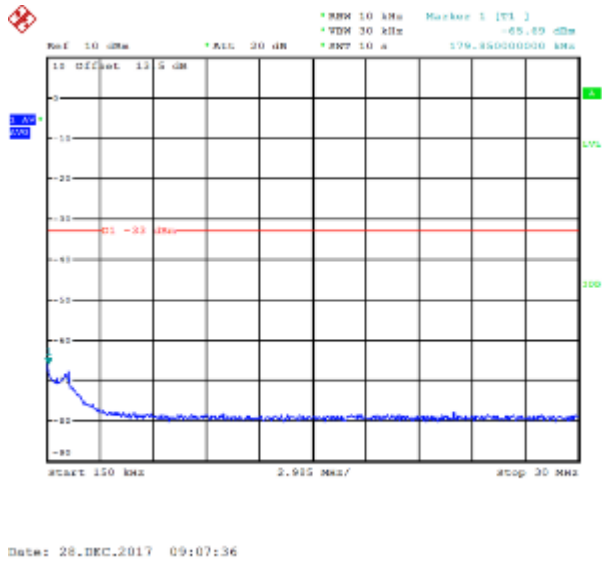

### LTE FDD Band 4, Nominal Bandwidth: 1.4MHz

### QPSK Low channel-9kHz~150kHz