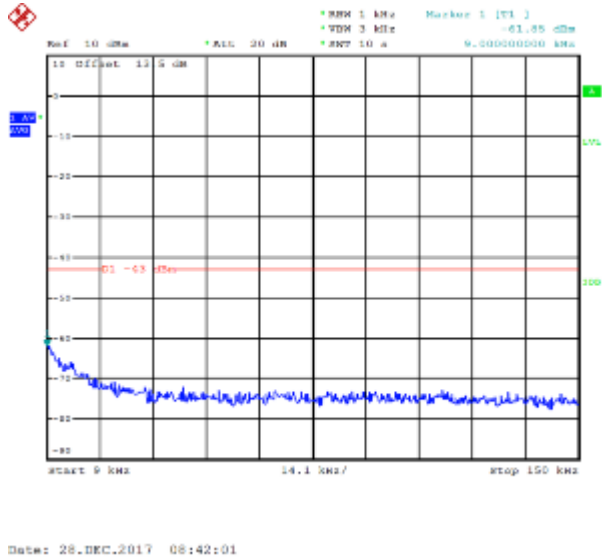

### LTE FDD Band 4, Nominal Bandwidth: 1.4MHz

### QPSK Low channel-9kHz~150kHz