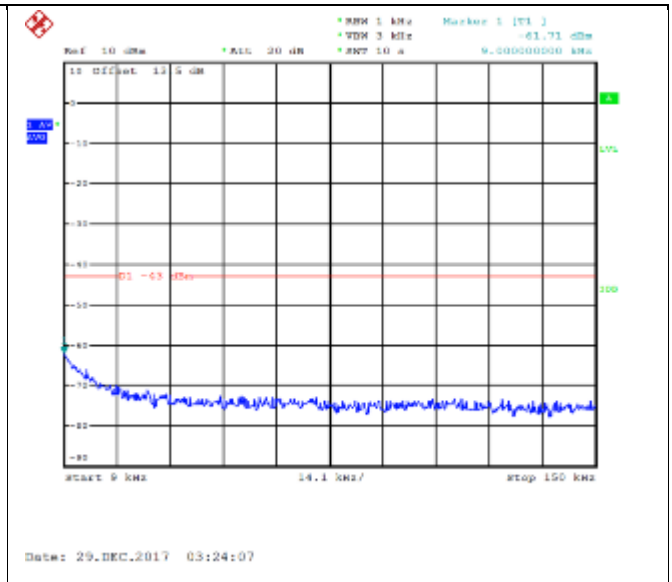

16QAM Middle channel-9kHz~150kHz