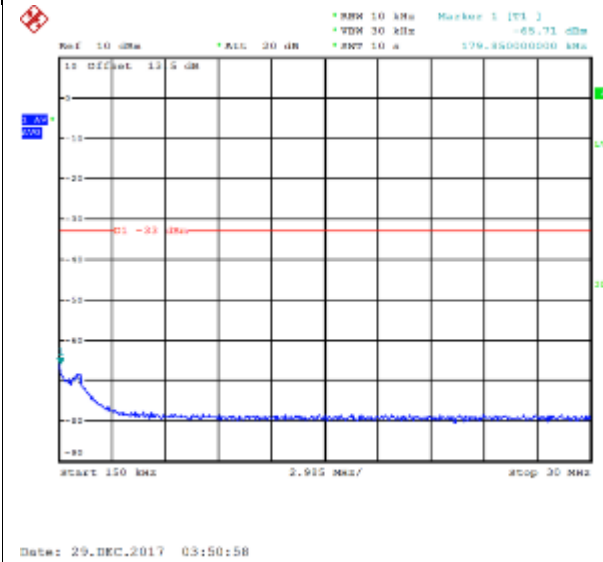

16QAM Low channel-9kHz~150kHz