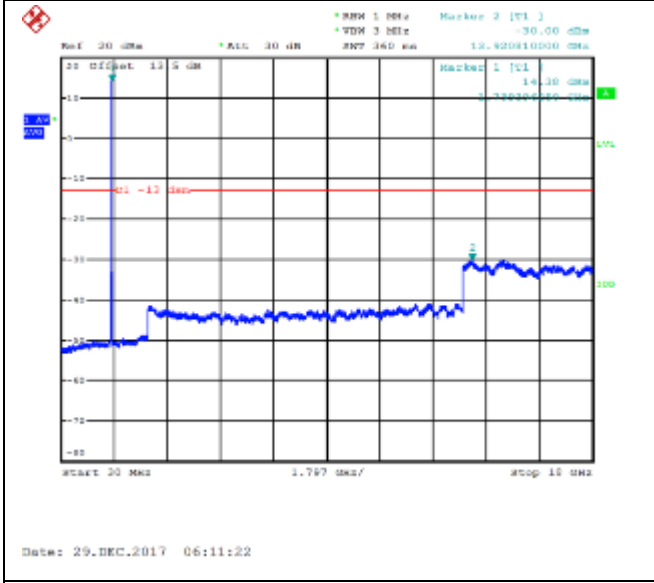

QPSK Middle channel-30MHz~18GHz

16QAM Middle channel-30MHz~18GHz

QPSK High channel-9kHz~150kHz

16QAM High channel-9kHz~150kHz

QPSK High channel-150kHz~30MHz

16QAM High channel-150kHz~30MHz

QPSK High channel-30MHz~18GHz