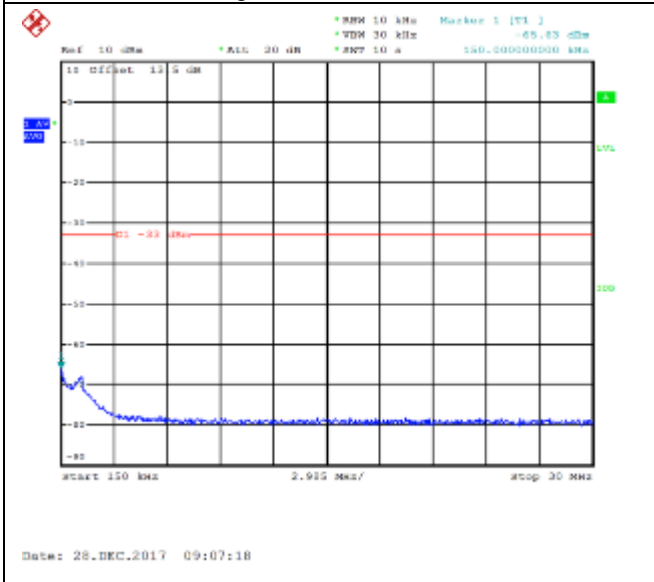

QPSK High channel-150kHz~30MHz