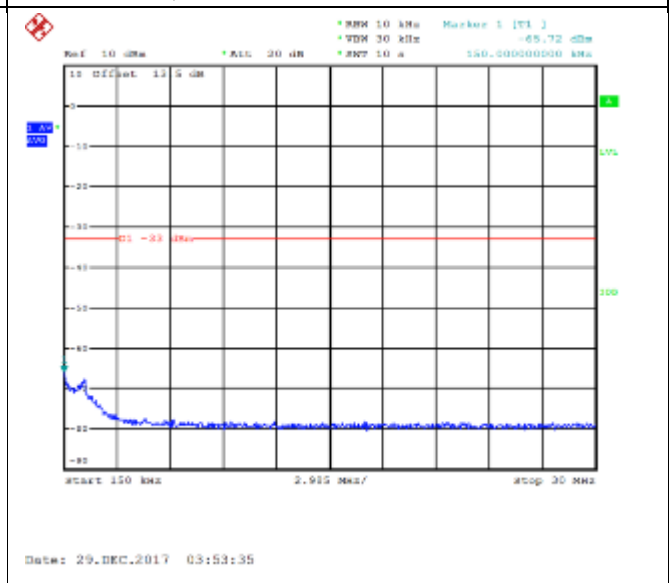

16QAM Low channel-150kHz~30MHz