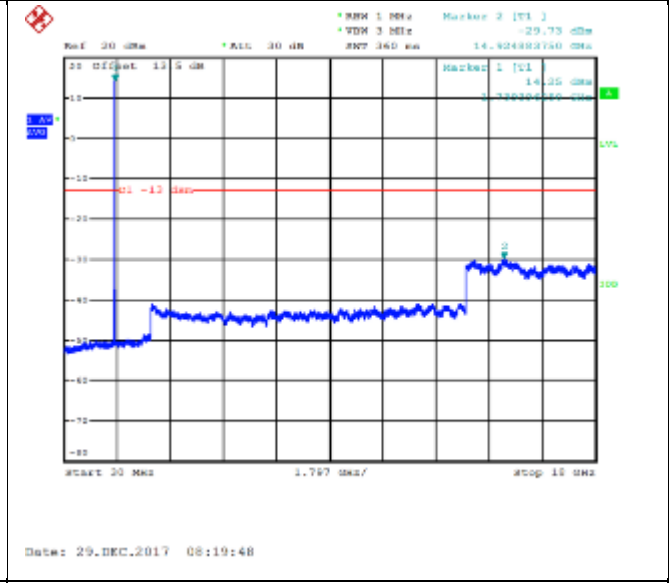

QPSK Middle channel-30MHz~18GHz

16QAM Middle channel-30MHz~18GHz

QPSK High channel-9kHz~150kHz

16QAM High channel-9kHz~150kHz

QPSK High channel-150kHz~30MHz

16QAM High channel-150kHz~30MHz

QPSK High channel-30MHz~18GHz