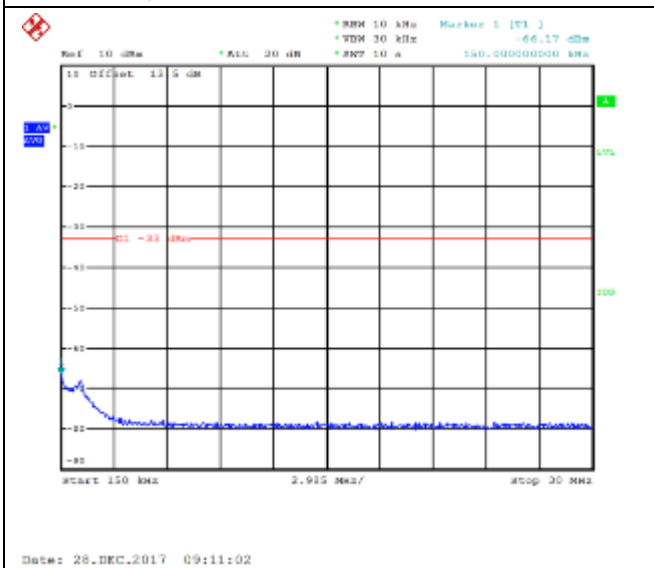

QPSK High channel-150kHz~30MHz

16QAM High channel-150kHz~30MHz

QPSK High channel-30MHz~18GHz

16QAM High channel-30MHz~18GHz

QPSK Low channel-9kHz~150kHz

16QAM Low channel-9kHz~150kHz

QPSK Low channel-150kHz~30MHz