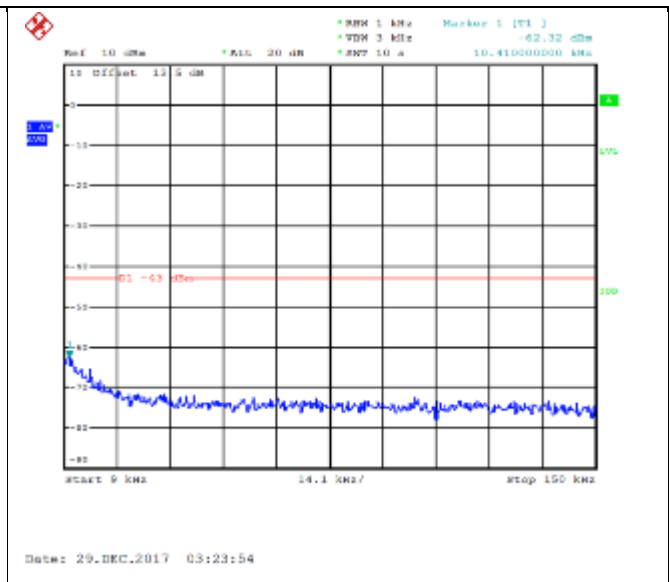

16QAM High channel-150kHz~30MHz

QPSK High channel-30MHz~18GHz

16QAM High channel-30MHz~18GHz

QPSK Low channel-9kHz~150kHz

16QAM Low channel-9kHz~150kHz

QPSK Low channel-150kHz~30MHz

16QAM Low channel-150kHz~30MHz