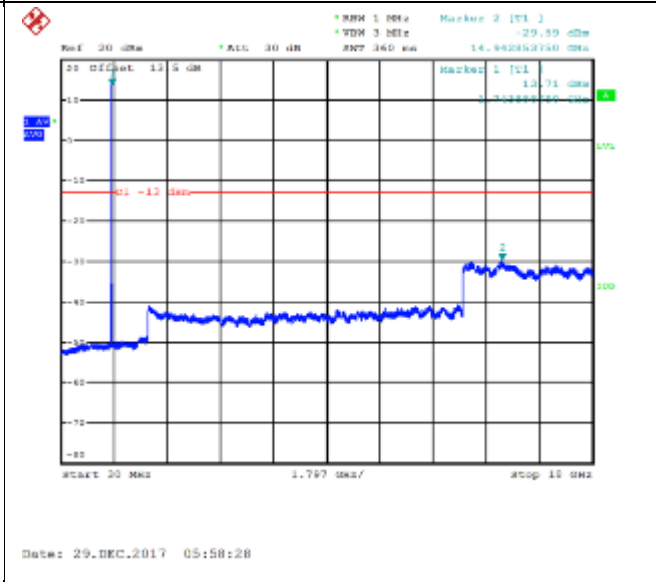

16QAM High channel-30MHz~18GHz