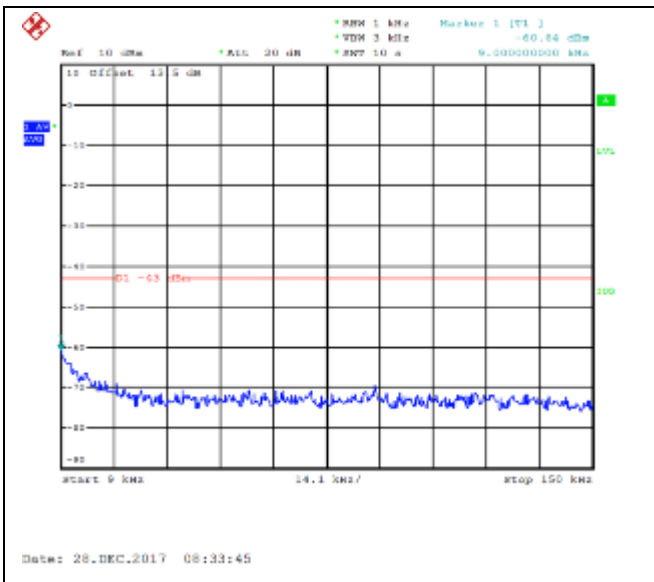

QPSK High channel-9kHz~150kHz