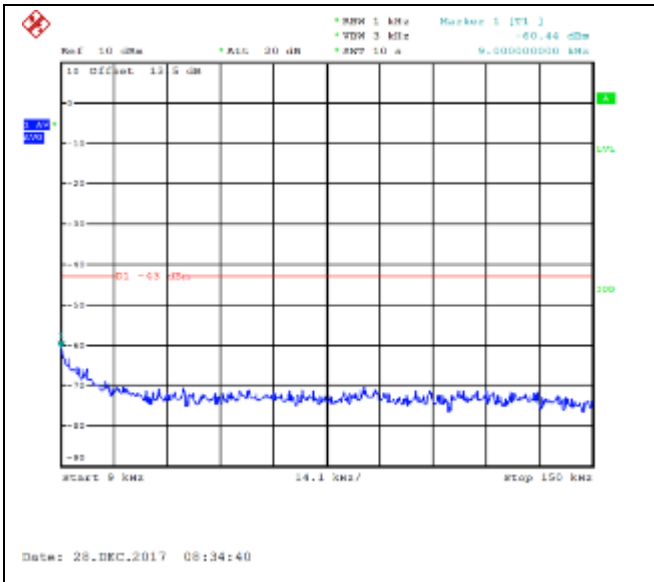

QPSK High channel-9kHz~150kHz