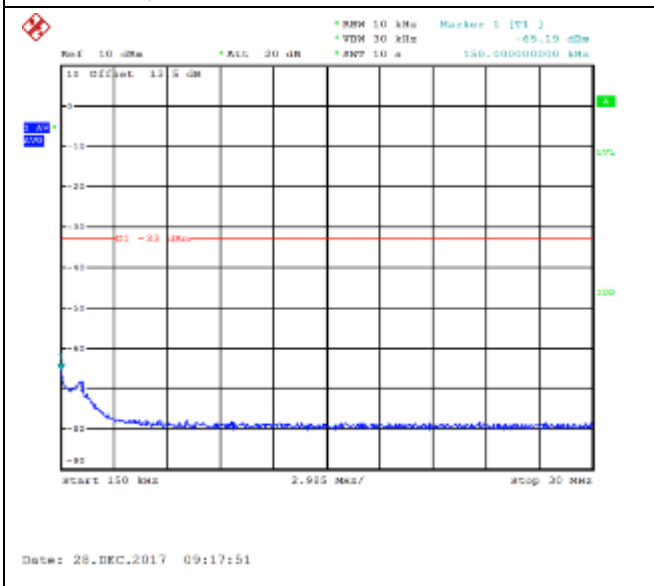

16QAM High channel-150kHz~30MHz

QPSK High channel-30MHz~20GHz

16QAM High channel-30MHz~20GHz

QPSK Low channel-9kHz~150kHz

16QAM Low channel-9kHz~150kHz

QPSK Low channel-150kHz~30MHz

16QAM Low channel-150kHz~30MHz