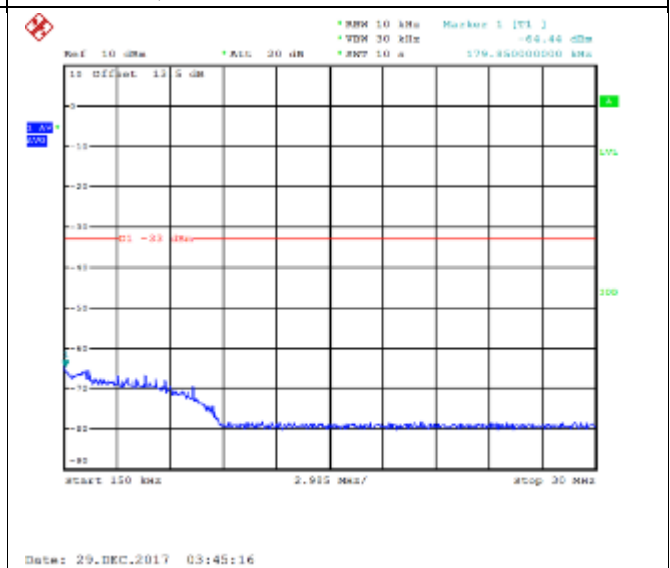

QPSK Low channel-30MHz~20GHz

16QAM Low channel-30MHz~20GHz

QPSK Middle channel-9kHz~150kHz

16QAM Middle channel-9kHz~150kHz

QPSK Middle channel-150kHz~30MHz

16QAM Middle channel-150kHz~30MHz

QPSK Middle channel-30MHz~20GHz