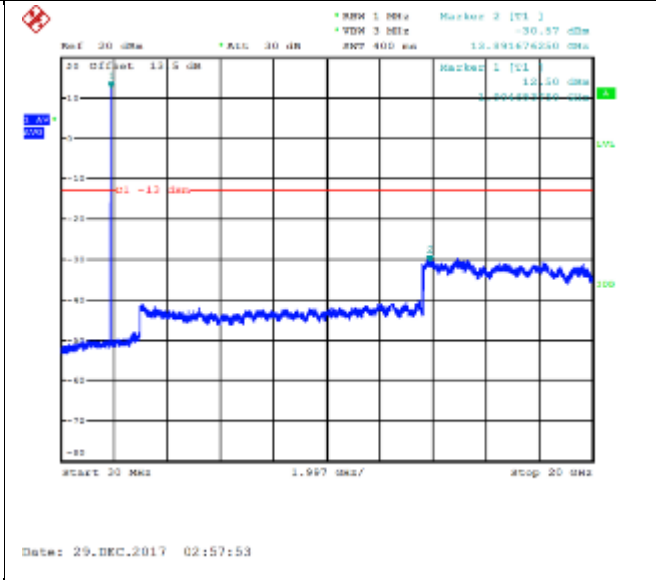

16QAM High channel-30MHz~20GHz