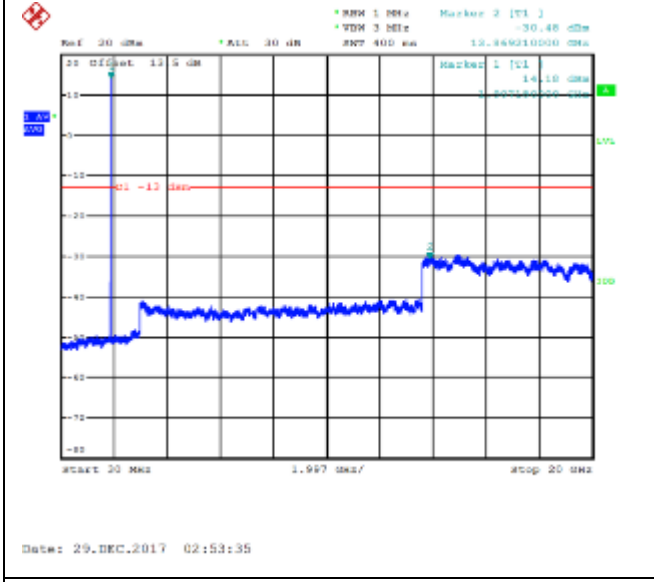

16QAM Middle channel-30MHz~20GHz

QPSK High channel-9kHz~150kHz

16QAM High channel-9kHz~150kHz

QPSK High channel-150kHz~30MHz

16QAM High channel-150kHz~30MHz

QPSK High channel-30MHz~20GHz

16QAM High channel-30MHz~20GHz