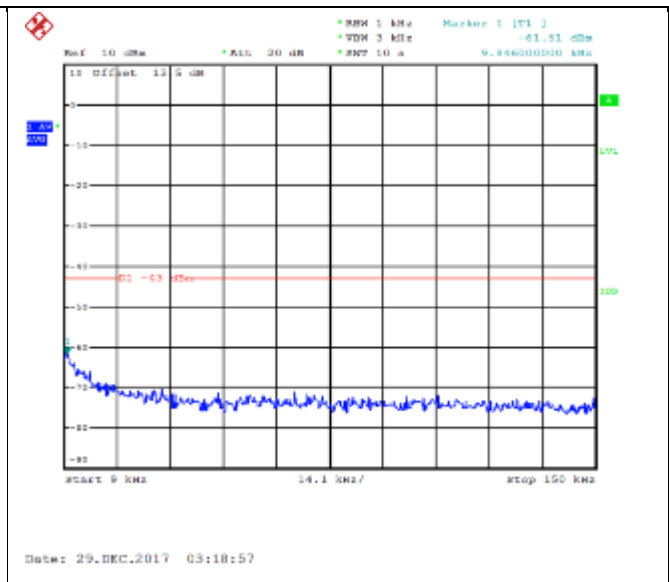

16QAM Low channel-9kHz~150kHz