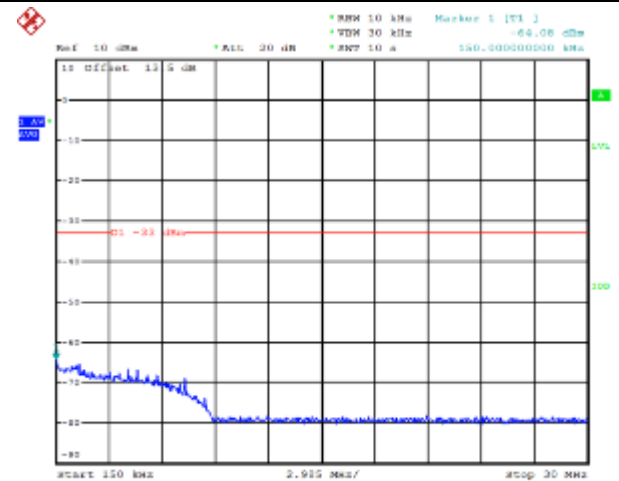

LTE FDD Band 2, Nominal Bandwidth: 1.4MHz

Date: 28.DEC.2017 08:37:16

Date: 29.DEC.2017 03:15:08

QPSK Low channel-9kHz~150kHz

Date: 28.DEC.2017 09:16:59

16QAM Low channel-9kHz~150kHz

Date: 29.DEC.2017 03:44:08