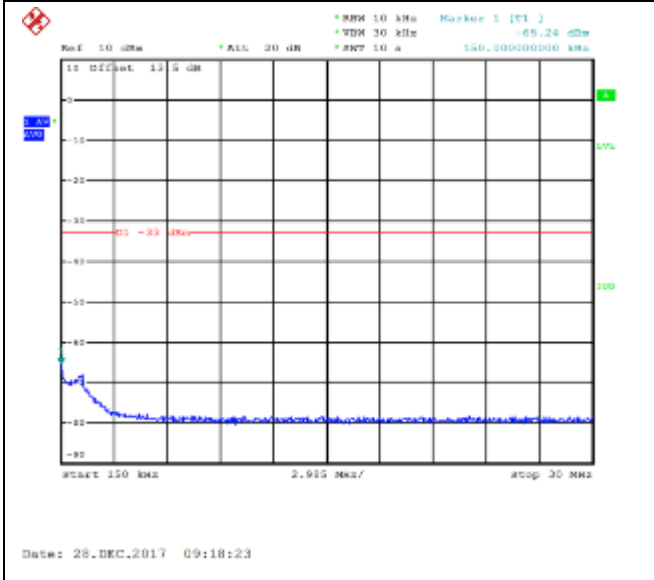

16QAM Middle channel-9kHz~150kHz

QPSK Middle channel-150kHz~30MHz

16QAM Middle channel-150kHz~30MHz

QPSK Middle channel-30MHz~20GHz

16QAM Middle channel-30MHz~20GHz

QPSK High channel-9kHz~150kHz

16QAM High channel-9kHz~150kHz