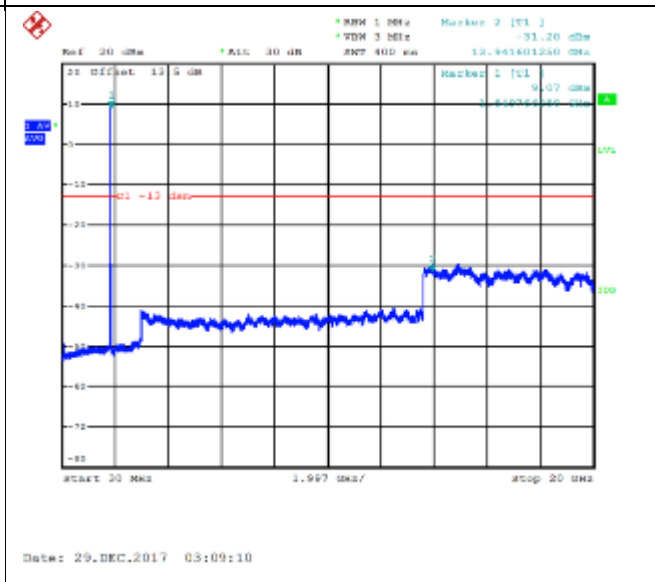

16QAM Low channel-30MHz~20GHz