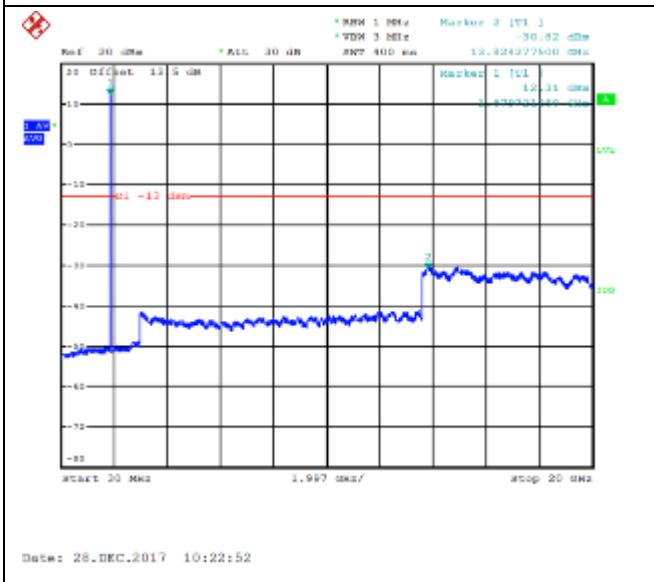

QPSK Middle channel-30MHz~20GHz