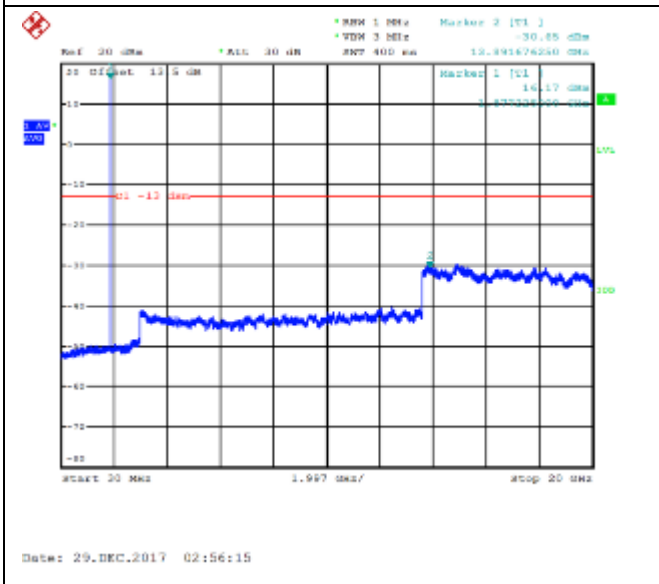

QPSK Middle channel-30MHz~20GHz