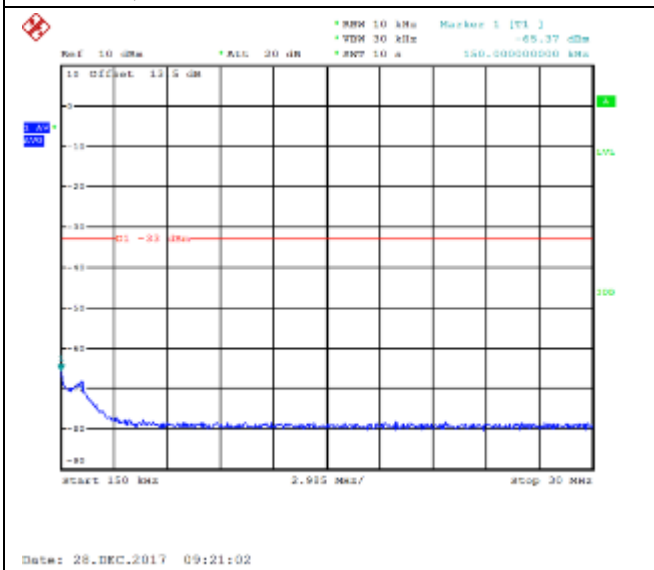

16QAM Low channel-150kHz~30MHz

QPSK Low channel-30MHz~20GHz

16QAM Low channel-30MHz~20GHz

QPSK Middle channel-9kHz~150kHz

16QAM Middle channel-9kHz~150kHz

QPSK Middle channel-150kHz~30MHz

16QAM Middle channel-150kHz~30MHz