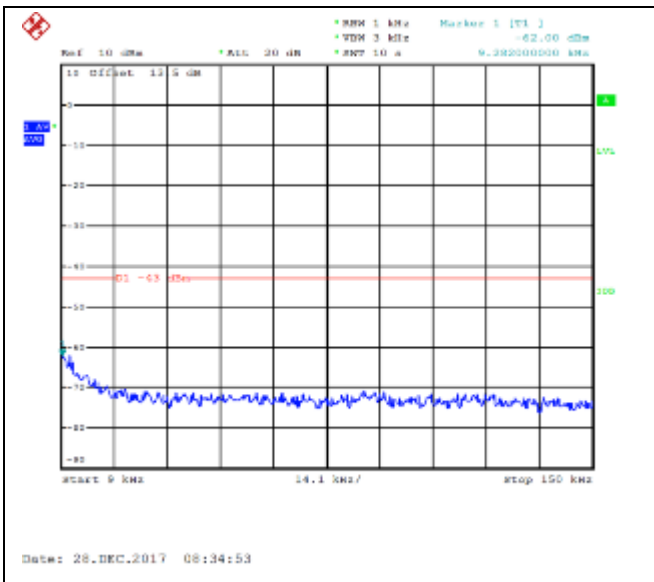

16QAM Middle channel-30MHz~20GHz

QPSK High channel-9kHz~150kHz

16QAM High channel-9kHz~150kHz

QPSK High channel-150kHz~30MHz

16QAM High channel-150kHz~30MHz

QPSK High channel-30MHz~20GHz

16QAM High channel-30MHz~20GHz