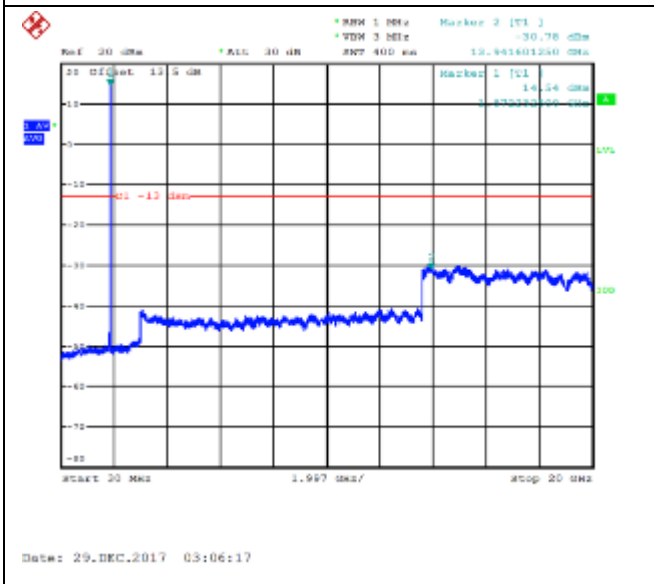

QPSK Middle channel-9kHz~150kHz

16QAM Middle channel-9kHz~150kHz

QPSK Middle channel-150kHz~30MHz

16QAM Middle channel-150kHz~30MHz

QPSK Middle channel-30MHz~20GHz

16QAM Middle channel-30MHz~20GHz

QPSK High channel-9kHz~150kHz