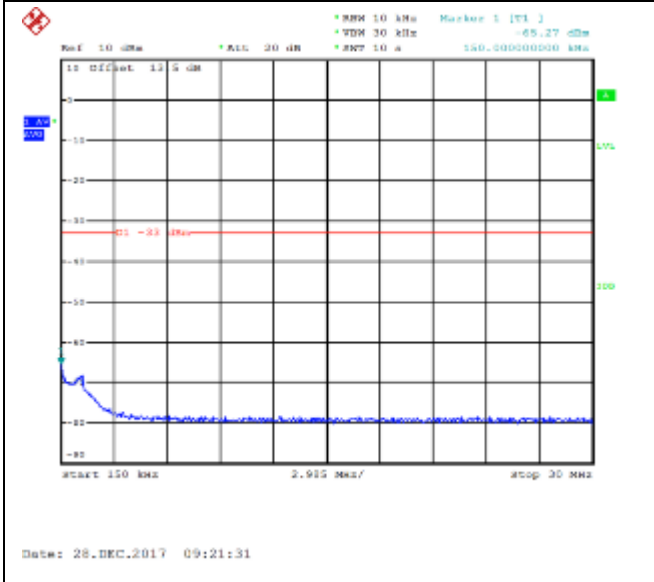

QPSK High channel-150kHz~30MHz