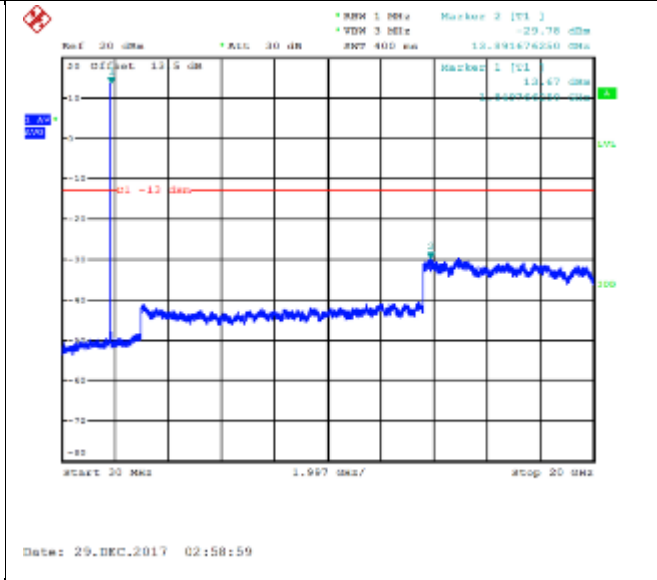

16QAM Low channel-30MHz~20GHz