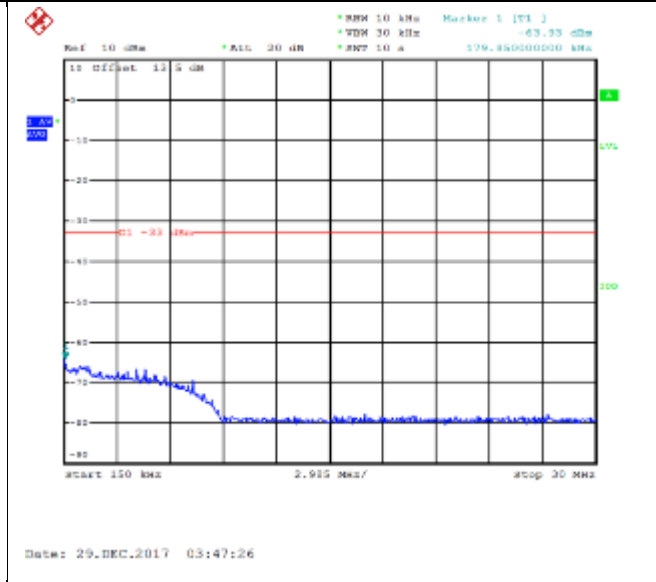

16QAM High channel-150kHz~30MHz