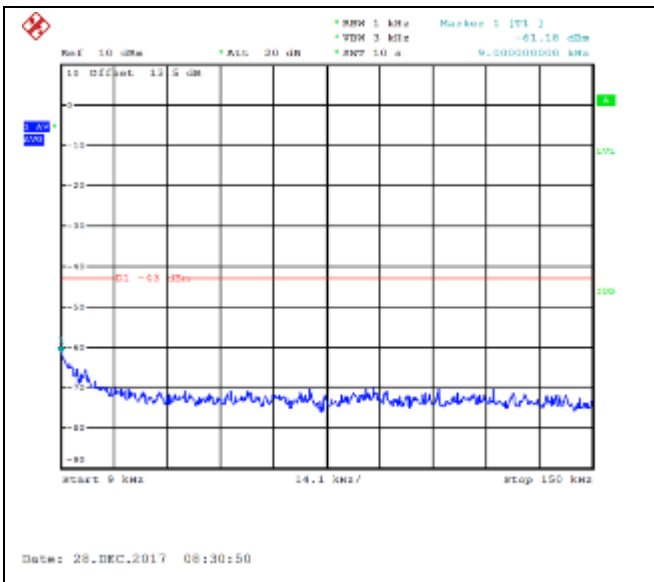

QPSK Low channel-9kHz~150kHz