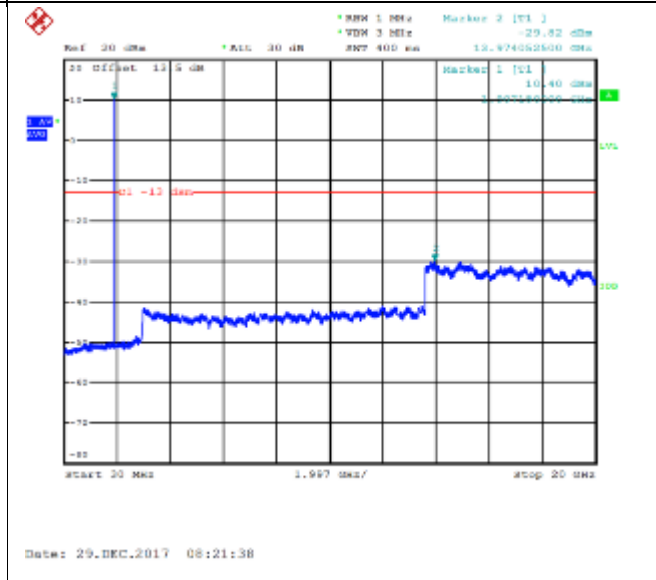

16QAM High channel-30MHz~20GHz