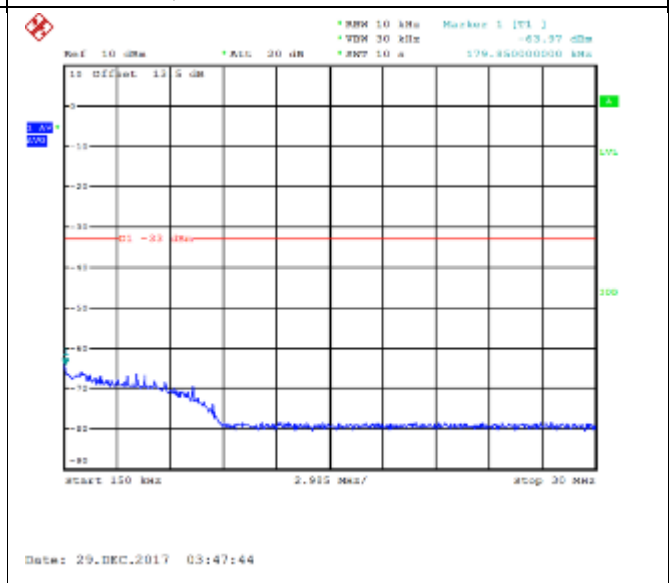

16QAM High channel-30MHz~20GHz

QPSK Low channel-9kHz~150kHz

16QAM Low channel-9kHz~150kHz

QPSK Low channel-150kHz~30MHz

16QAM Low channel-150kHz~30MHz

QPSK Low channel-30MHz~20GHz

16QAM Low channel-30MHz~20GHz