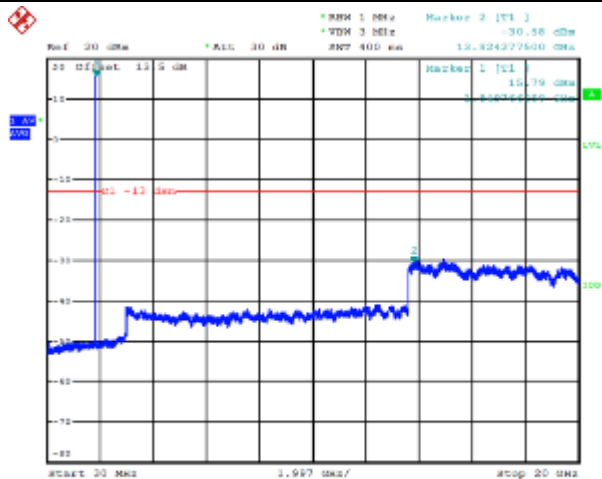

QPSK Low channel-150kHz~30MHz

Date: 28.DEC.2017 10:19:33