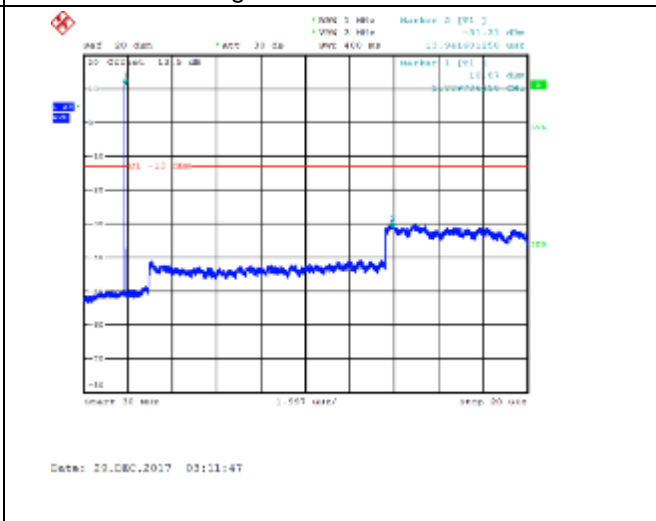

16QAM High channel-30MHz~20GHz

Note: All modes have been tested and we only record the worst test result.