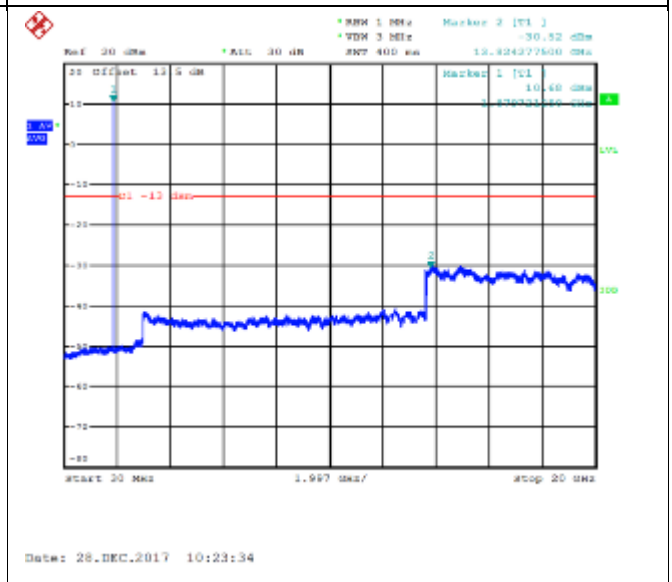

16QAM Middle channel-30MHz~20GHz