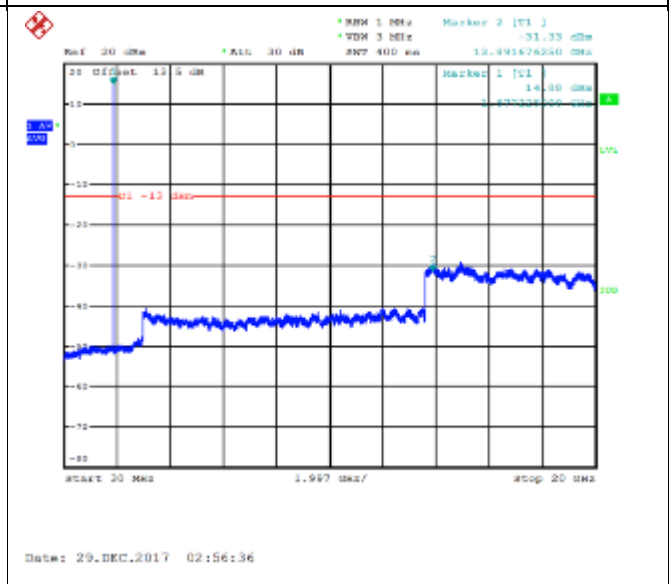

16QAM Middle channel-9kHz~150kHz

QPSK Middle channel-150kHz~30MHz

16QAM Middle channel-150kHz~30MHz

QPSK Middle channel-30MHz~20GHz

16QAM Middle channel-30MHz~20GHz

QPSK High channel-9kHz~150kHz

16QAM High channel-9kHz~150kHz