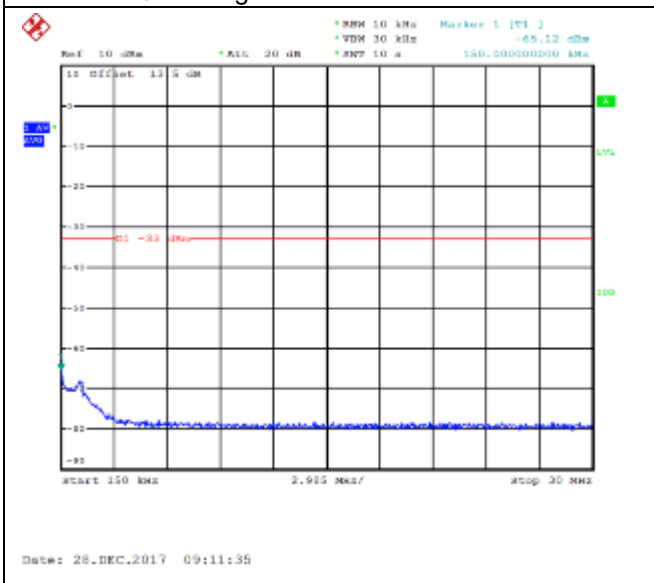

16QAM Middle channel-150kHz~30MHz

QPSK Middle channel-30MHz~20GHz

16QAM Middle channel-30MHz~20GHz

QPSK High channel-9kHz~150kHz

16QAM High channel-9kHz~150kHz

QPSK High channel-150kHz~30MHz

16QAM High channel-150kHz~30MHz