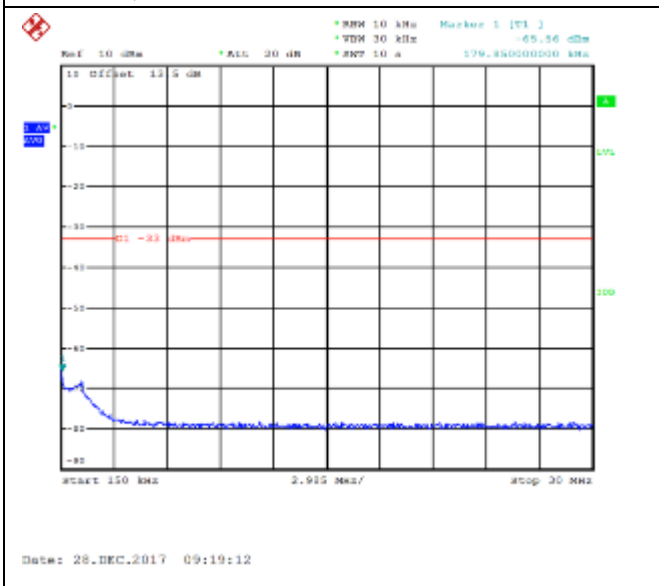

QPSK Middle channel-150kHz~30MHz