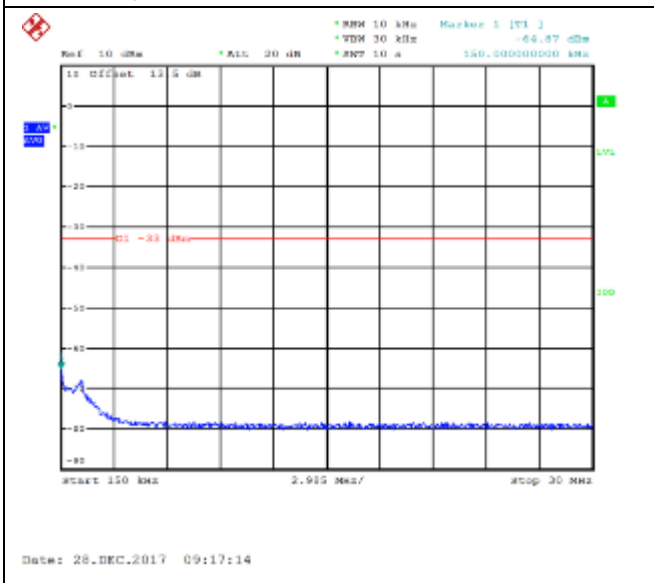

QPSK Middle channel-150kHz~30MHz