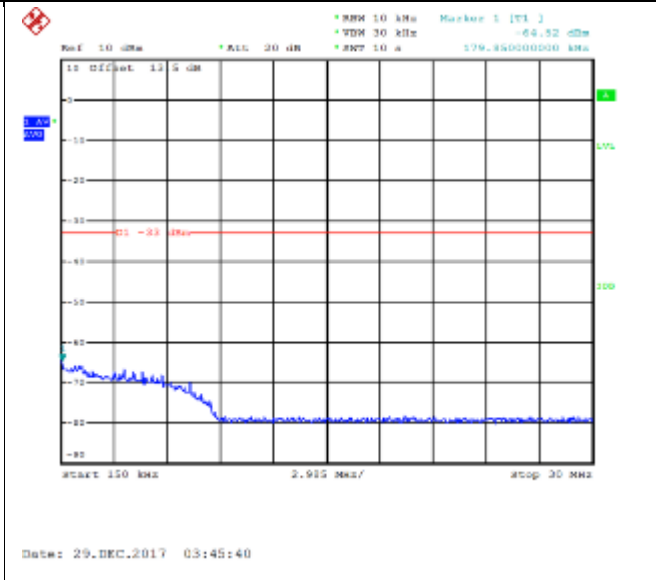

16QAM Middle channel-9kHz~150kHz

QPSK Middle channel-150kHz~30MHz

16QAM Middle channel-150kHz~30MHz

QPSK Middle channel-30MHz~20GHz

16QAM Middle channel-30MHz~20GHz

QPSK High channel-9kHz~150kHz

16QAM High channel-9kHz~150kHz