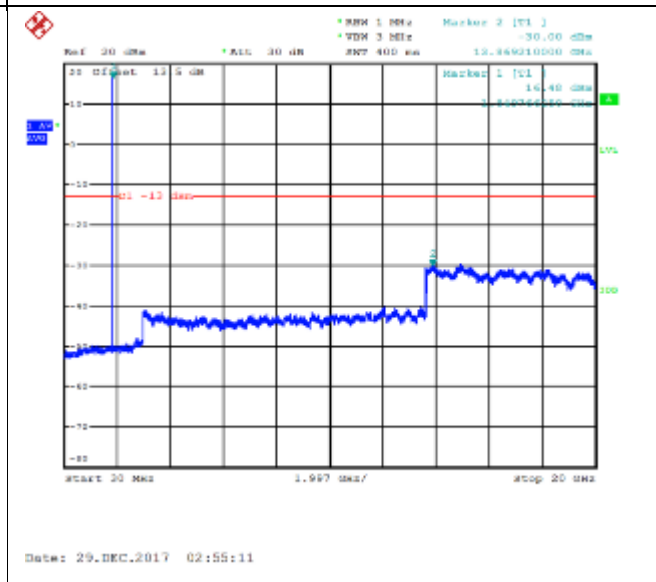

QPSK Low channel-9kHz~150kHz

16QAM Low channel-9kHz~150kHz

QPSK Low channel-150kHz~30MHz

16QAM Low channel-150kHz~30MHz

QPSK Low channel-30MHz~20GHz

16QAM Low channel-30MHz~20GHz

QPSK Middle channel-9kHz~150kHz