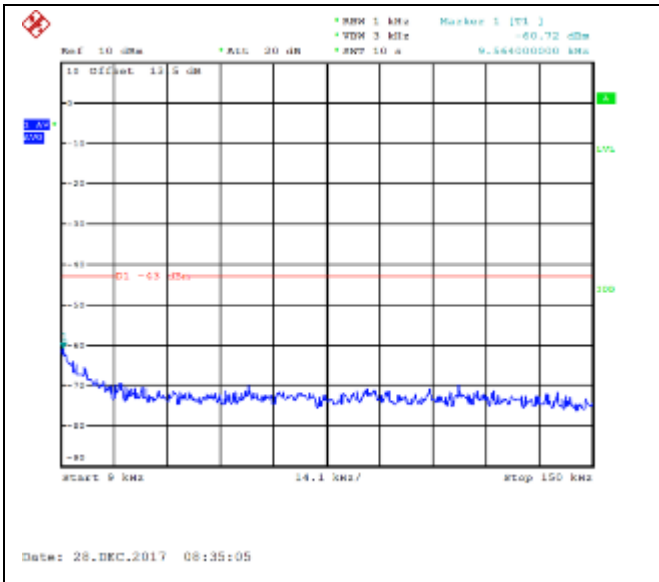

QPSK Low channel-9kHz~150kHz

16QAM Low channel-9kHz~150kHz

QPSK Low channel-150kHz~30MHz

16QAM Low channel-150kHz~30MHz

QPSK Low channel-30MHz~20GHz

16QAM Low channel-30MHz~20GHz

QPSK Middle channel-9kHz~150kHz