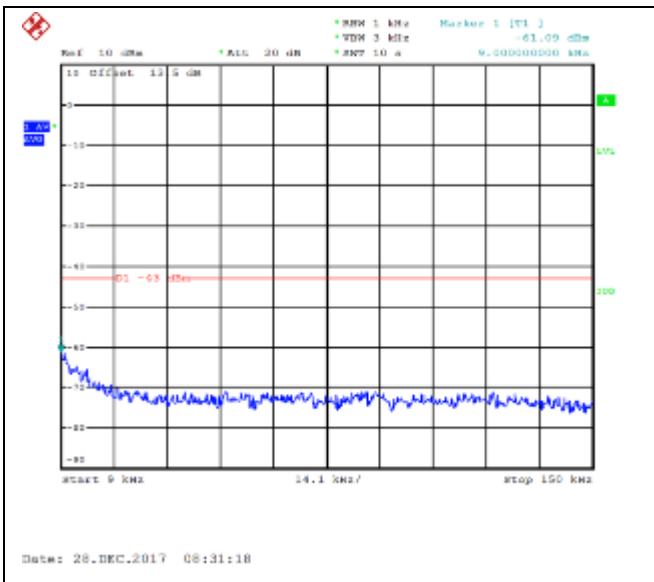

QPSK Middle channel-9kHz~150kHz

16QAM Middle channel-9kHz~150kHz

QPSK Middle channel-150kHz~30MHz

16QAM Middle channel-150kHz~30MHz

QPSK Middle channel-30MHz~20GHz

16QAM Middle channel-30MHz~20GHz

QPSK High channel-9kHz~150kHz