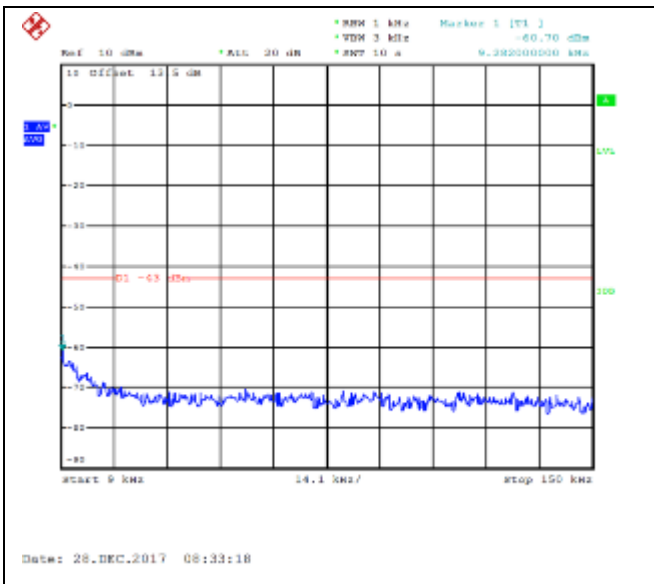

QPSK Low channel-9kHz~150kHz