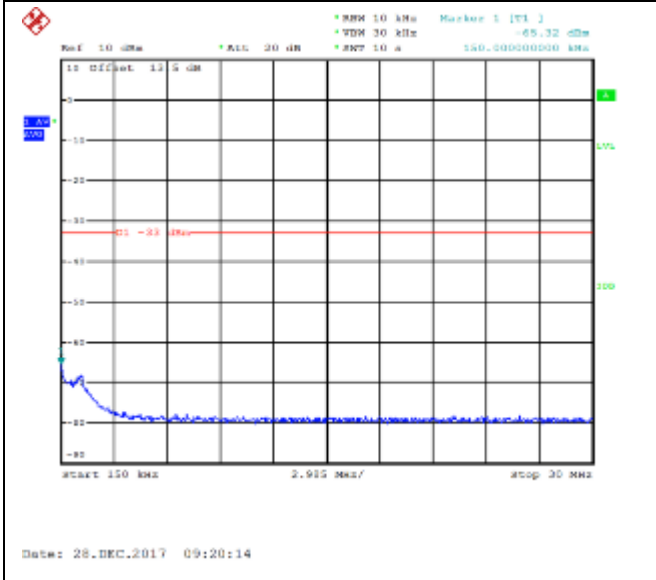

QPSK High channel-150kHz~30MHz

16QAM High channel-150kHz~30MHz

QPSK High channel-30MHz~20GHz

16QAM High channel-30MHz~20GHz

QPSK Low channel-9kHz~150kHz

16QAM Low channel-9kHz~150kHz

QPSK Low channel-150kHz~30MHz