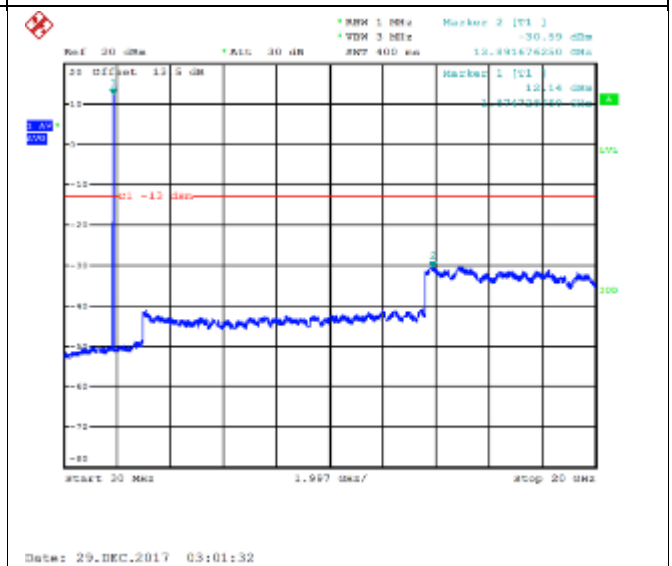

16QAM Middle channel-30MHz~20GHz