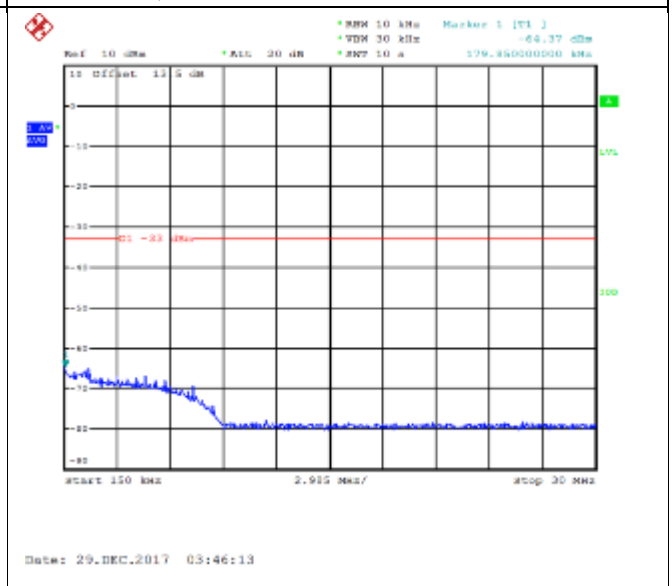

16QAM Middle channel-150kHz~30MHz