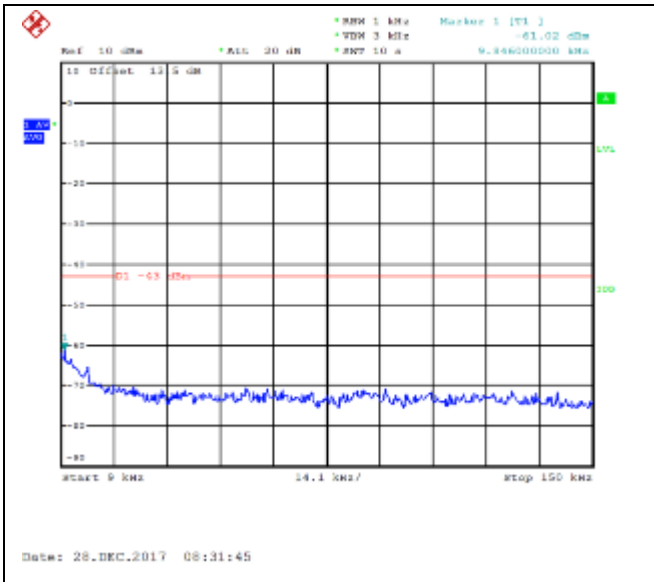

QPSK Low channel-150kHz~30MHz

16QAM Low channel-150kHz~30MHz

QPSK Low channel-30MHz~20GHz

16QAM Low channel-30MHz~20GHz

QPSK Middle channel-9kHz~150kHz

16QAM Middle channel-9kHz~150kHz

QPSK Middle channel-150kHz~30MHz