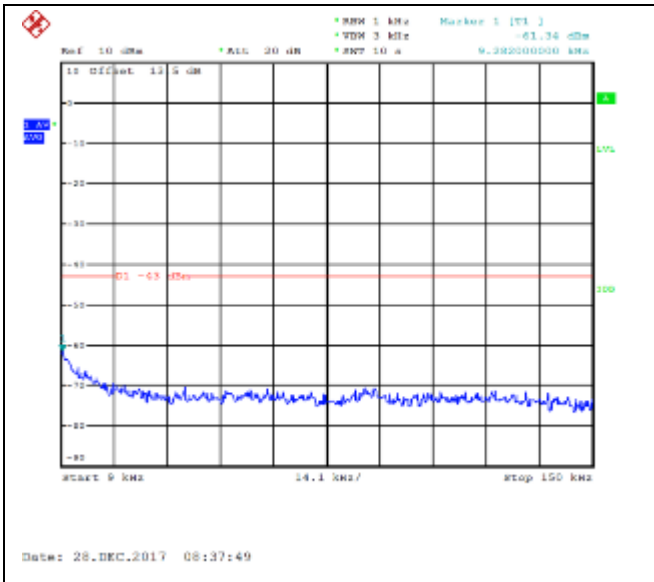

LTE FDD Band 2, Nominal Bandwidth: 1.4MHz

Date: 28.DEC.2017 08:37:16

Date: 29.DEC.2017 03:15:08

QPSK Low channel-9kHz~150kHz

Date: 28.DEC.2017 09:16:59

16QAM Low channel-9kHz~150kHz

Date: 29.DEC.2017 03:44:08

QPSK Low channel-150kHz~30MHz

Date: 28.DEC.2017 10:19:33

16QAM Low channel-150kHz~30MHz

Date: 28.DEC.2017 10:21:19

QPSK Low channel-30MHz~20GHz

16QAM Low channel-30MHz~20GHz

QPSK Middle channel-9kHz~150kHz

16QAM Middle channel-9kHz~150kHz