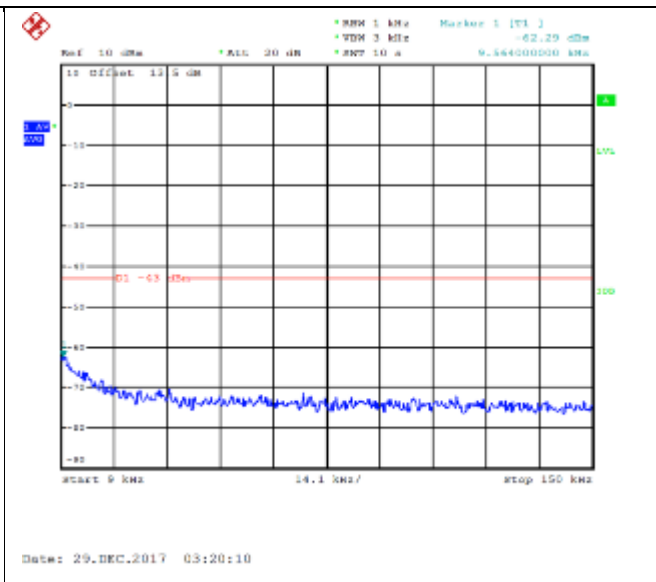

16QAM Middle channel-150kHz~30MHz

QPSK Middle channel-30MHz~20GHz

16QAM Middle channel-30MHz~20GHz

QPSK High channel-9kHz~150kHz

16QAM High channel-9kHz~150kHz

QPSK High channel-150kHz~30MHz

16QAM High channel-150kHz~30MHz