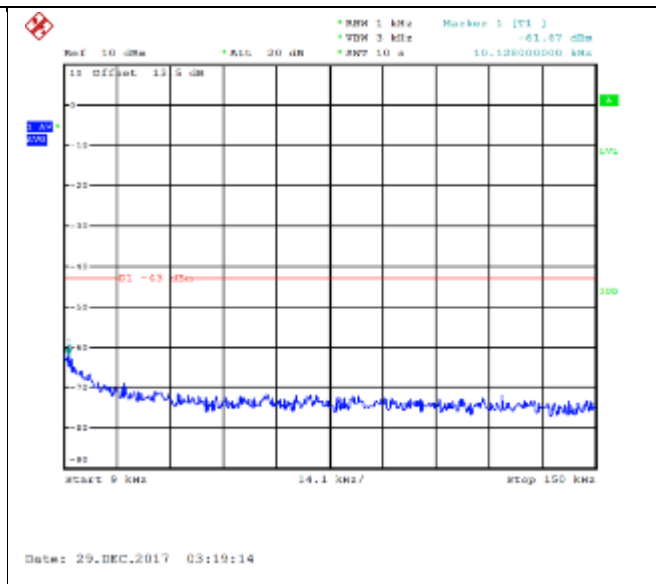

16QAM Middle channel-9kHz~150kHz