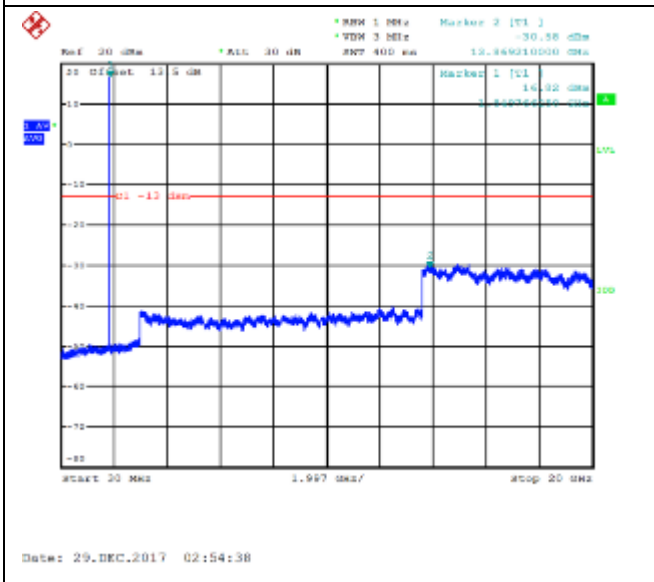

QPSK Low channel-9kHz~150kHz

16QAM Low channel-9kHz~150kHz

QPSK Low channel-150kHz~30MHz

16QAM Low channel-150kHz~30MHz

QPSK Low channel-30MHz~20GHz

16QAM Low channel-30MHz~20GHz

QPSK Middle channel-9kHz~150kHz