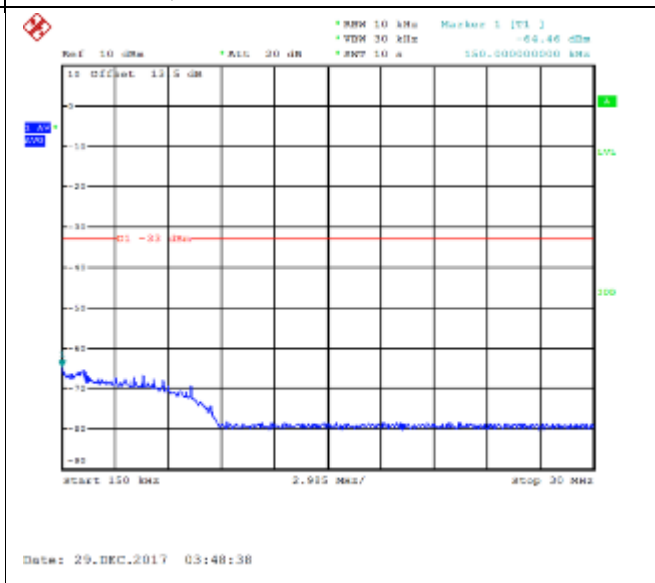

16QAM Low channel-150kHz~30MHz