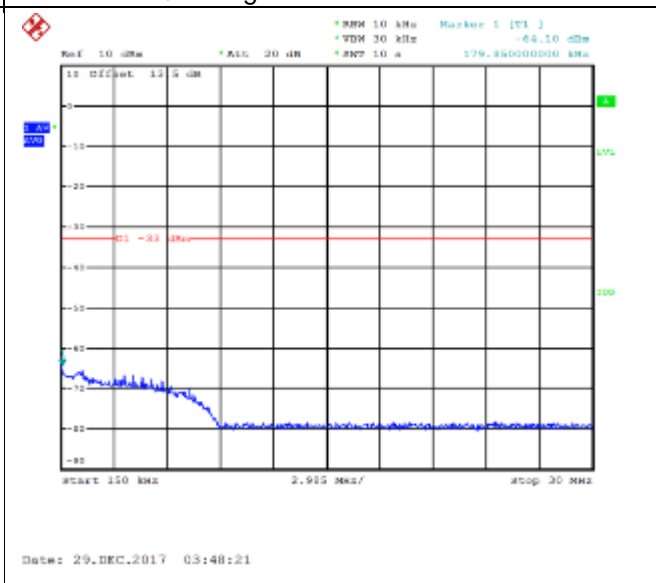

16QAM Middle channel-150kHz~30MHz

QPSK Middle channel-30MHz~20GHz

16QAM Middle channel-30MHz~20GHz

QPSK High channel-9kHz~150kHz

16QAM High channel-9kHz~150kHz

QPSK High channel-150kHz~30MHz

16QAM High channel-150kHz~30MHz