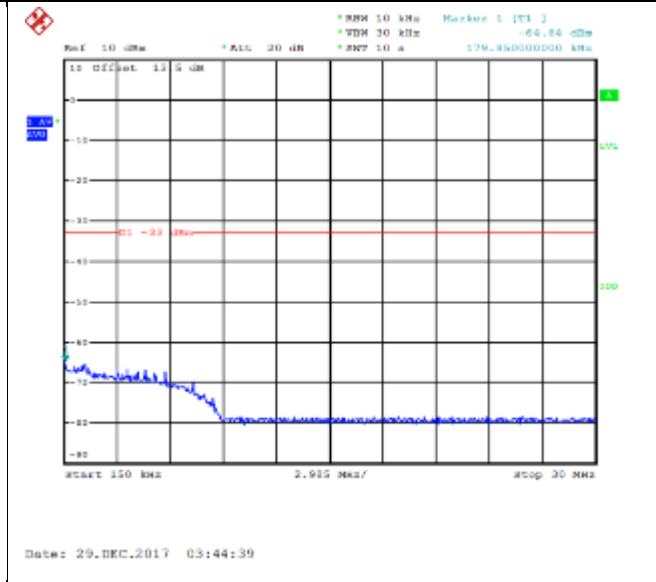

16QAM High channel-150kHz~30MHz