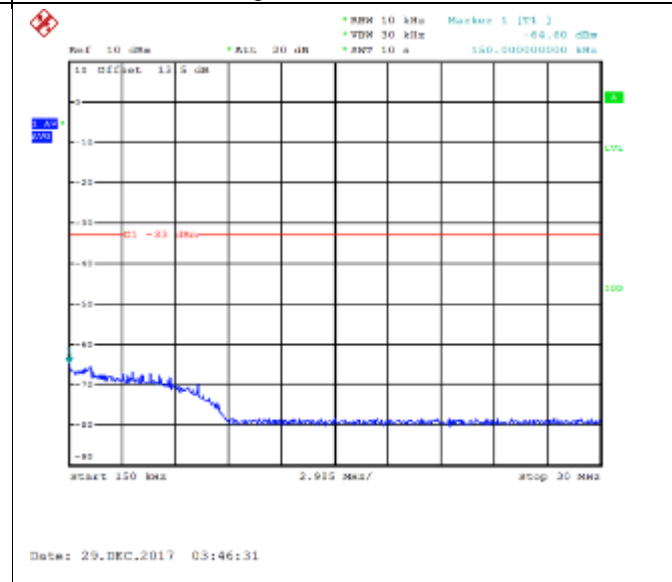

QPSK Middle channel-30MHz~20GHz

16QAM Middle channel-30MHz~20GHz

QPSK High channel-9kHz~150kHz

16QAM High channel-9kHz~150kHz

QPSK High channel-150kHz~30MHz

16QAM High channel-150kHz~30MHz

QPSK High channel-30MHz~20GHz