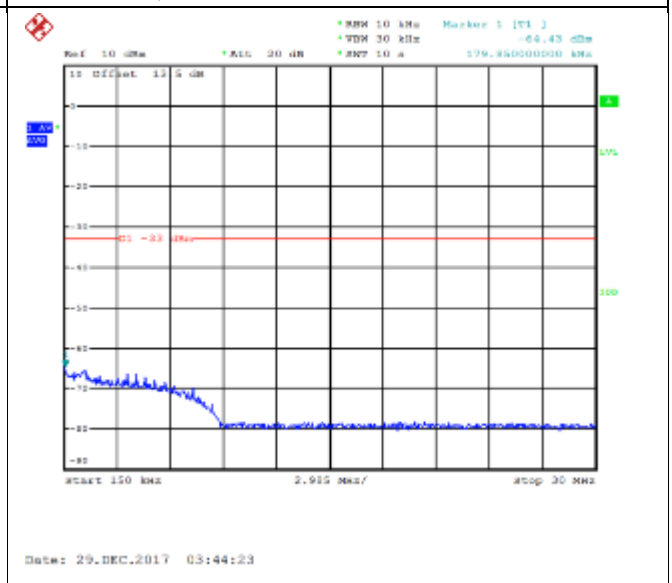

16QAM Middle channel-150kHz~30MHz