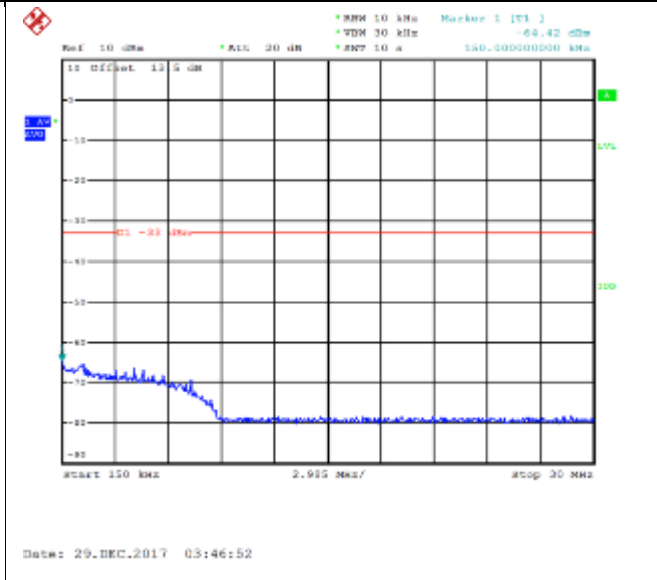

QPSK High channel-150kHz~30MHz

16QAM High channel-150kHz~30MHz

QPSK High channel-30MHz~20GHz

16QAM High channel-30MHz~20GHz

QPSK Low channel-9kHz~150kHz

16QAM Low channel-9kHz~150kHz

QPSK Low channel-150kHz~30MHz