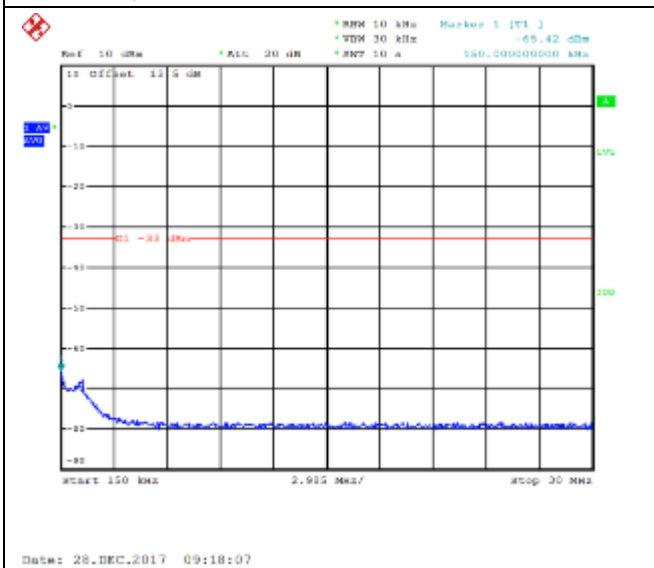

QPSK Low channel-30MHz~20GHz

16QAM Low channel-30MHz~20GHz

QPSK Middle channel-9kHz~150kHz

16QAM Middle channel-9kHz~150kHz

QPSK Middle channel-150kHz~30MHz

16QAM Middle channel-150kHz~30MHz

QPSK Middle channel-30MHz~20GHz