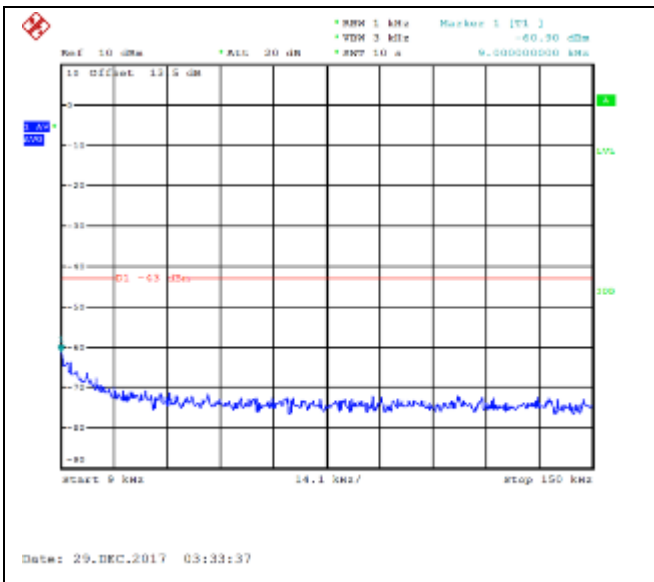

16QAM Middle channel-9kHz~150kHz

QPSK Middle channel-150kHz~30MHz

16QAM Middle channel-150kHz~30MHz

QPSK Middle channel-30MHz~20GHz

16QAM Middle channel-30MHz~20GHz

QPSK High channel-9kHz~150kHz

16QAM High channel-9kHz~150kHz