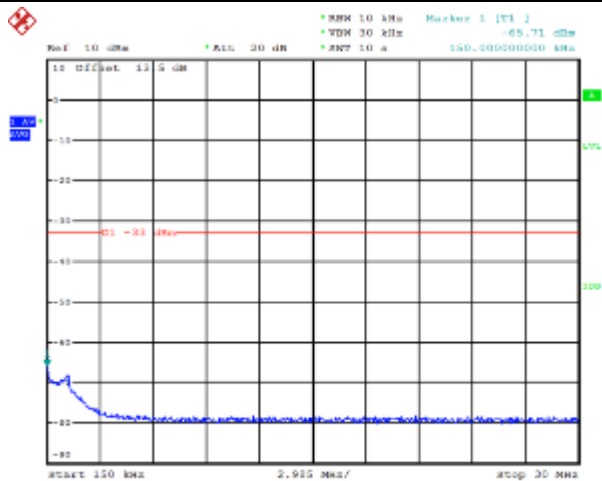

LTE FDD Band 2, Nominal Bandwidth: 1.4MHz

Date: 28.DEC.2017 08:37:16

Date: 29.DEC.2017 03:15:08

QPSK Low channel-9kHz~150kHz

Date: 28.DEC.2017 09:16:59

16QAM Low channel-9kHz~150kHz

Date: 29.DEC.2017 03:44:08