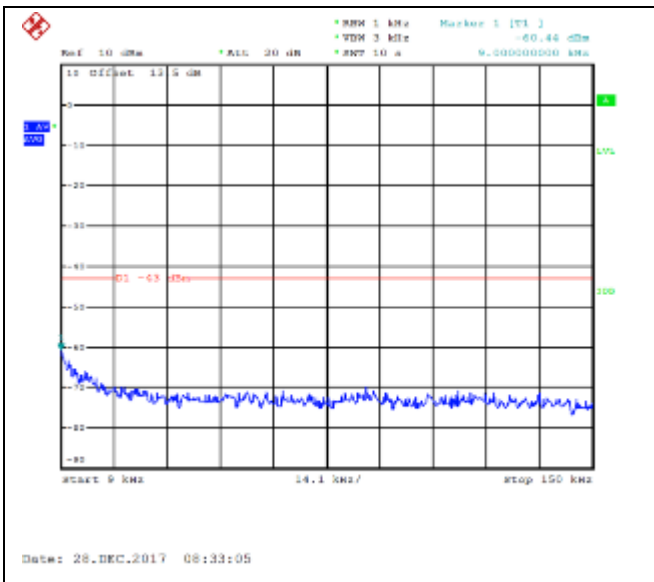

QPSK High channel-9kHz~150kHz