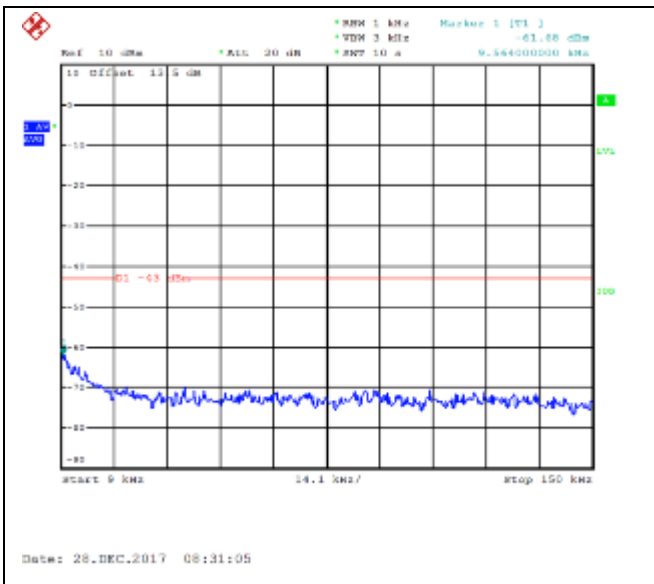

16QAM High channel-30MHz~20GHz

QPSK Low channel-9kHz~150kHz

16QAM Low channel-9kHz~150kHz

QPSK Low channel-150kHz~30MHz

16QAM Low channel-150kHz~30MHz

QPSK Low channel-30MHz~20GHz

16QAM Low channel-30MHz~20GHz