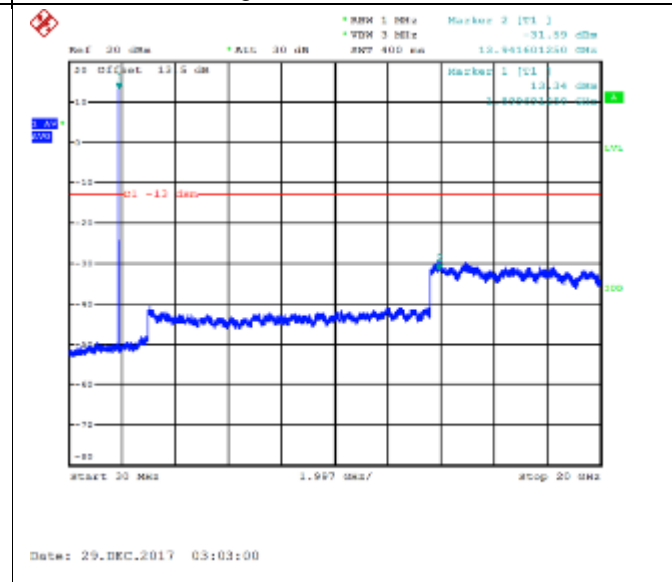

QPSK Middle channel-30MHz~20GHz

16QAM Middle channel-30MHz~20GHz

QPSK High channel-9kHz~150kHz

16QAM High channel-9kHz~150kHz

QPSK High channel-150kHz~30MHz

16QAM High channel-150kHz~30MHz

QPSK High channel-30MHz~20GHz