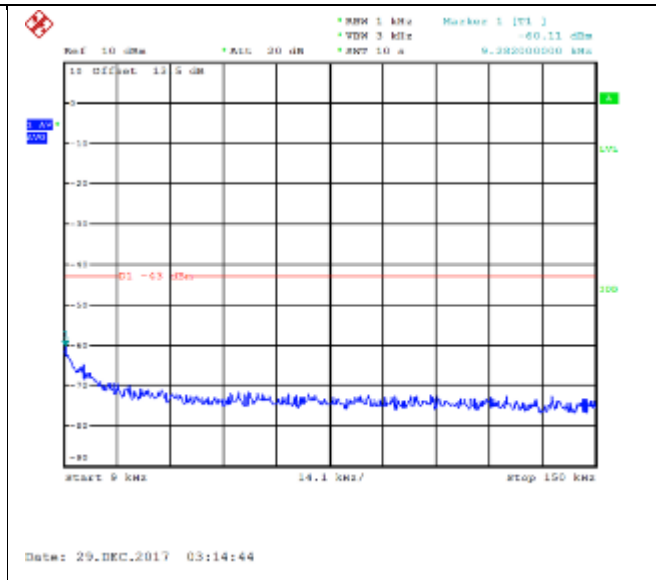

QPSK Middle channel-150kHz~30MHz

16QAM Middle channel-150kHz~30MHz

QPSK Middle channel-30MHz~20GHz

16QAM Middle channel-30MHz~20GHz

QPSK High channel-9kHz~150kHz

16QAM High channel-9kHz~150kHz

QPSK High channel-150kHz~30MHz