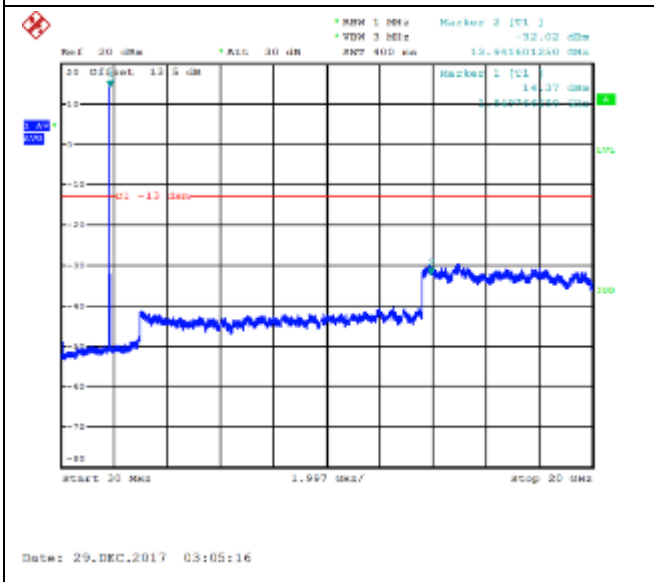

16QAM High channel-30MHz~20GHz

QPSK Low channel-9kHz~150kHz

16QAM Low channel-9kHz~150kHz

QPSK Low channel-150kHz~30MHz

16QAM Low channel-150kHz~30MHz

QPSK Low channel-30MHz~20GHz

16QAM Low channel-30MHz~20GHz