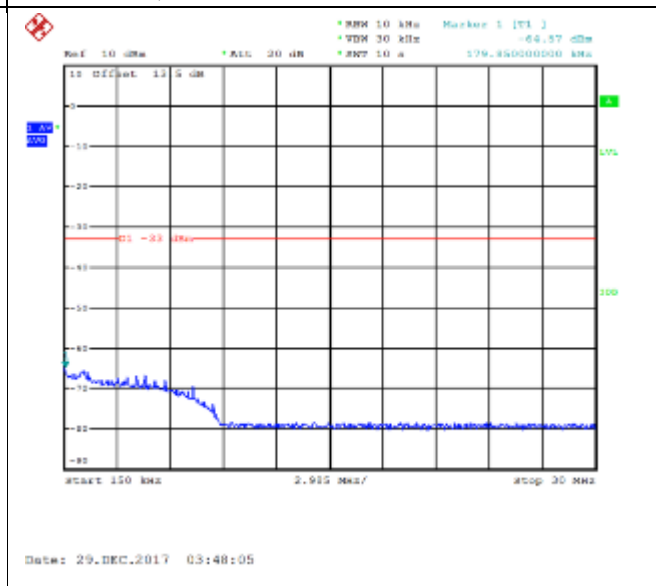

16QAM Middle channel-150kHz~30MHz