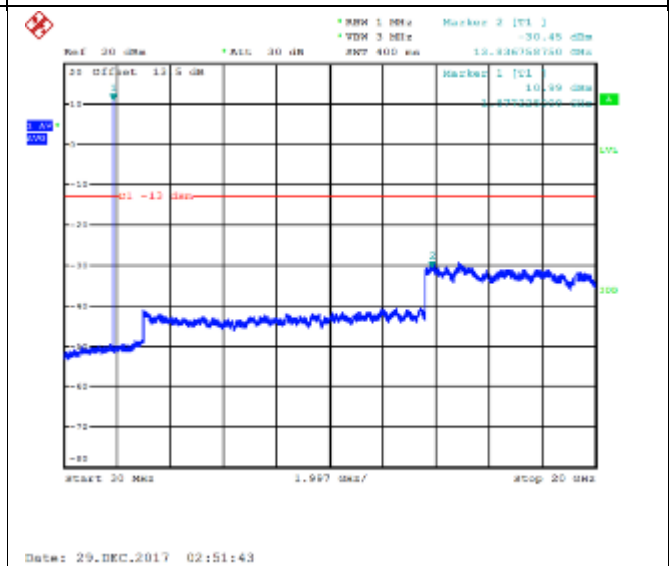

QPSK Low channel-30MHz~20GHz

16QAM Low channel-30MHz~20GHz

QPSK Middle channel-9kHz~150kHz

16QAM Middle channel-9kHz~150kHz

QPSK Middle channel-150kHz~30MHz

16QAM Middle channel-150kHz~30MHz

QPSK Middle channel-30MHz~20GHz