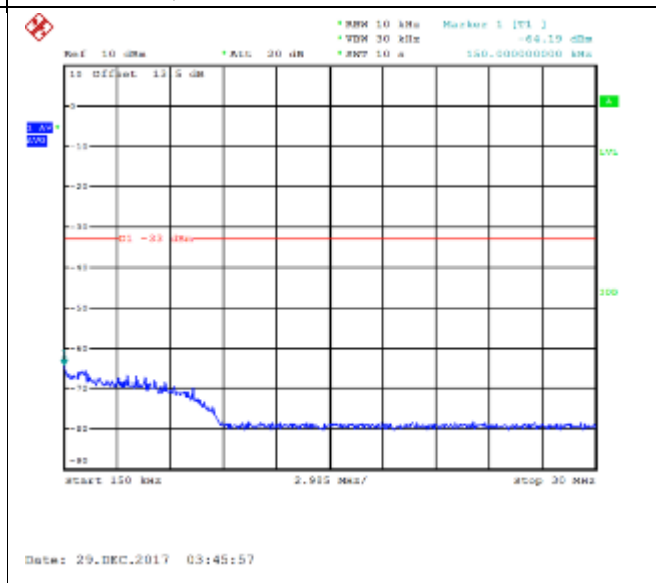

16QAM Low channel-150kHz~30MHz