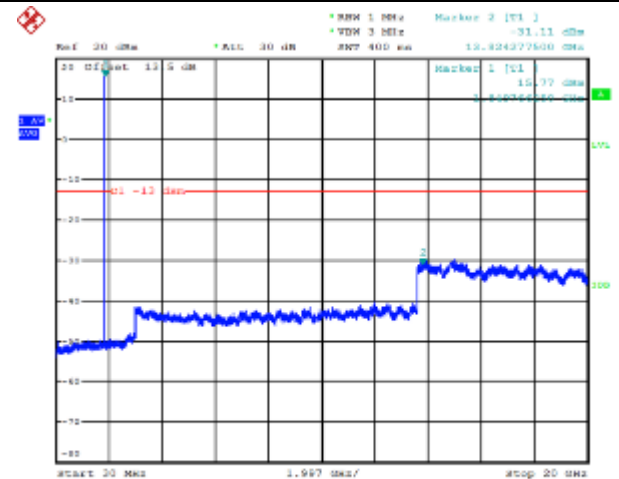

16QAM Low channel-150kHz~30MHz

Date: 28.DEC.2017 10:21:19

QPSK Low channel-30MHz~20GHz

16QAM Low channel-30MHz~20GHz