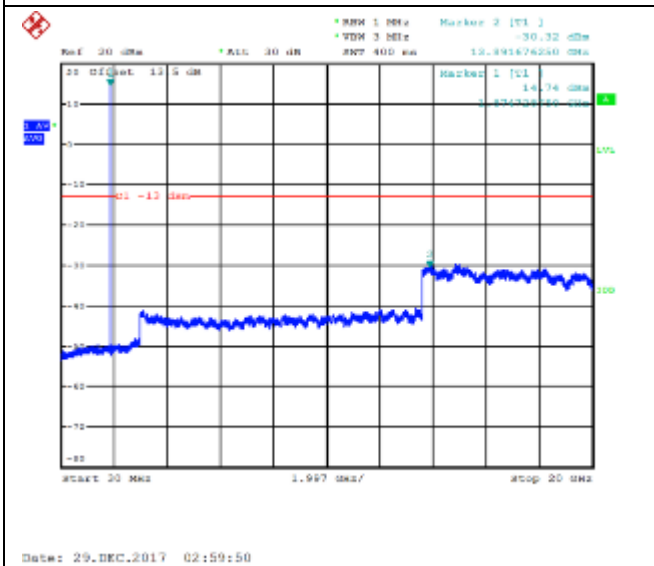

16QAM Low channel-150kHz~30MHz

QPSK Low channel-30MHz~20GHz

16QAM Low channel-30MHz~20GHz

QPSK Middle channel-9kHz~150kHz

16QAM Middle channel-9kHz~150kHz

QPSK Middle channel-150kHz~30MHz

16QAM Middle channel-150kHz~30MHz