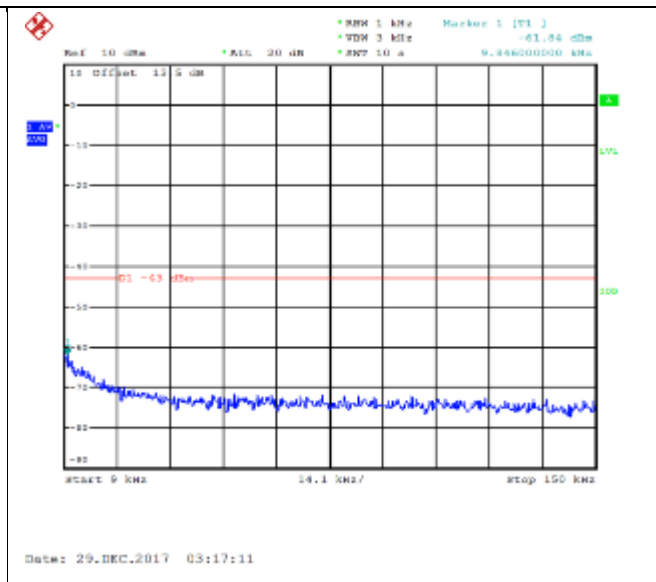

16QAM Low channel-9kHz~150kHz