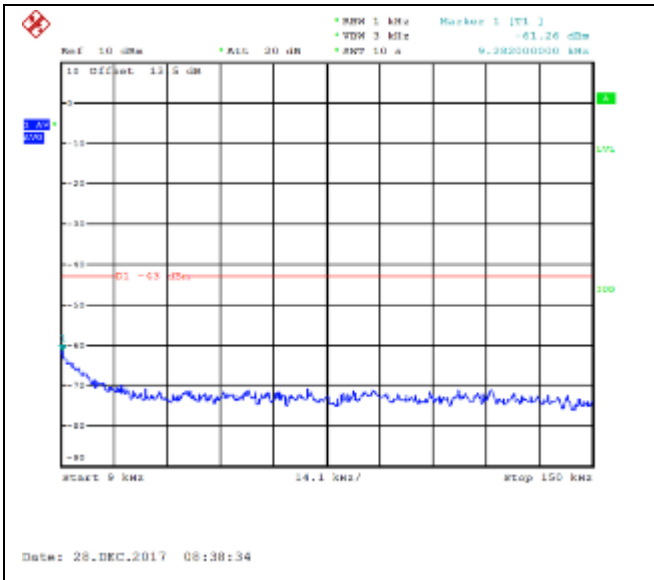

QPSK Middle channel-150kHz~30MHz

16QAM Middle channel-150kHz~30MHz

QPSK Middle channel-30MHz~20GHz

16QAM Middle channel-30MHz~20GHz

QPSK High channel-9kHz~150kHz

16QAM High channel-9kHz~150kHz

QPSK High channel-150kHz~30MHz

16QAM High channel-150kHz~30MHz

QPSK High channel-30MHz~20GHz

16QAM High channel-30MHz~20GHz

QPSK Low channel-9kHz~150kHz

16QAM Low channel-9kHz~150kHz

QPSK Low channel-150kHz~30MHz

16QAM Low channel-150kHz~30MHz