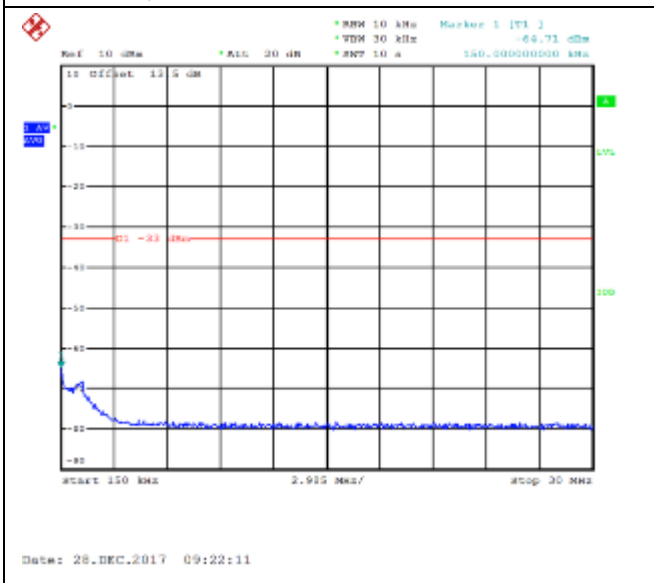

QPSK Low channel-150kHz~30MHz