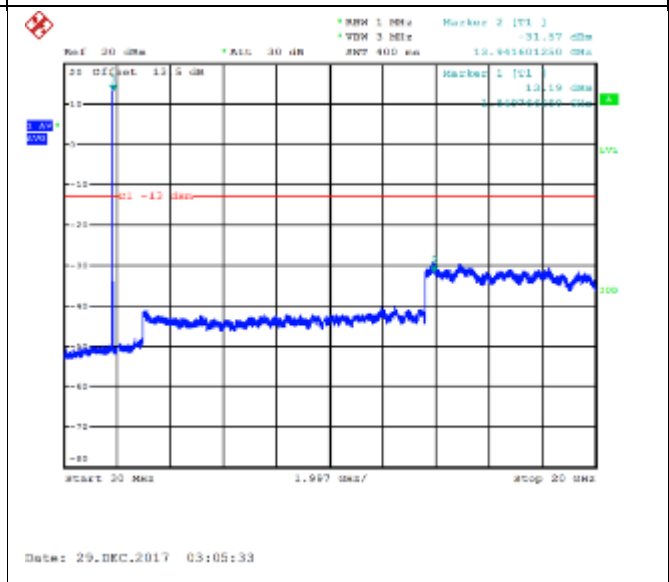

16QAM High channel-30MHz~20GHz

QPSK Low channel-9kHz~150kHz

16QAM Low channel-9kHz~150kHz

QPSK Low channel-150kHz~30MHz

16QAM Low channel-150kHz~30MHz

QPSK Low channel-30MHz~20GHz

16QAM Low channel-30MHz~20GHz