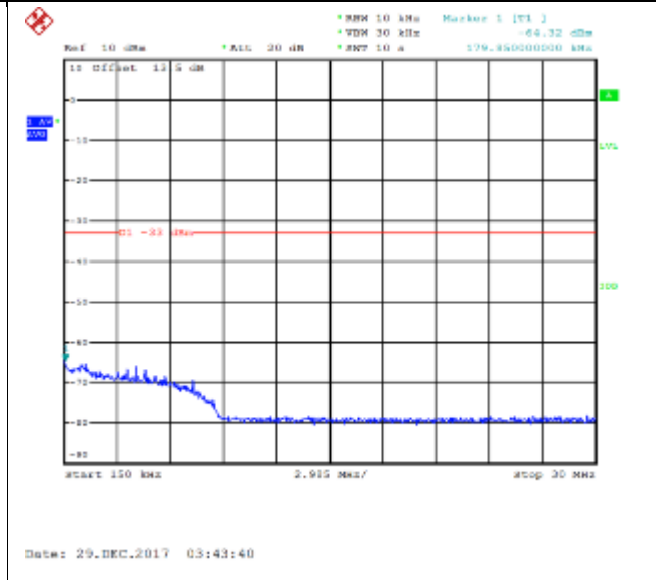

QPSK Middle channel-150kHz~30MHz

16QAM Middle channel-150kHz~30MHz

QPSK Middle channel-30MHz~20GHz

16QAM Middle channel-30MHz~20GHz

QPSK High channel-9kHz~150kHz

16QAM High channel-9kHz~150kHz

QPSK High channel-150kHz~30MHz