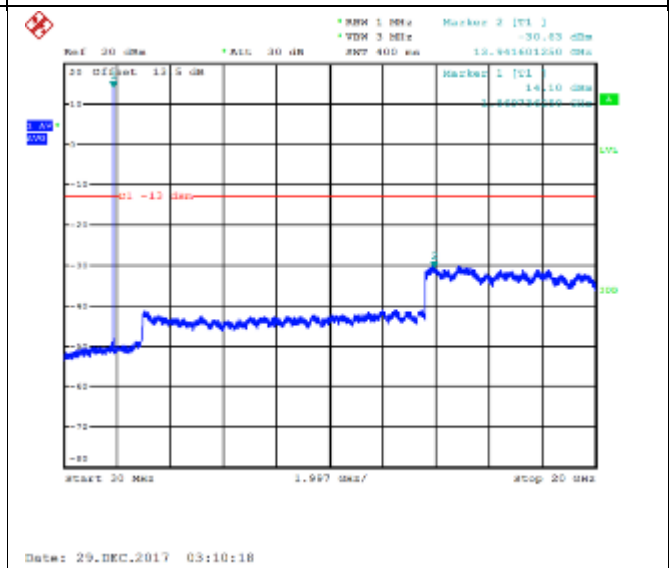

16QAM Middle channel-30MHz~20GHz