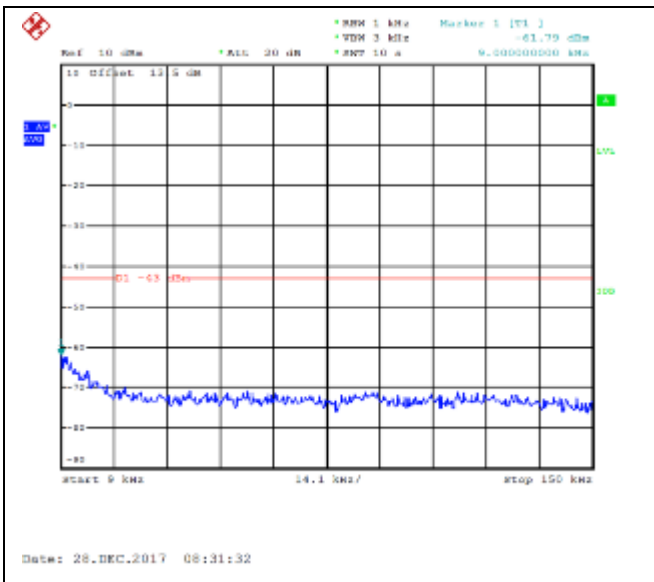

16QAM High channel-9kHz~150kHz

QPSK High channel-150kHz~30MHz

16QAM High channel-150kHz~30MHz

QPSK High channel-30MHz~20GHz

16QAM High channel-30MHz~20GHz

QPSK Low channel-9kHz~150kHz

16QAM Low channel-9kHz~150kHz