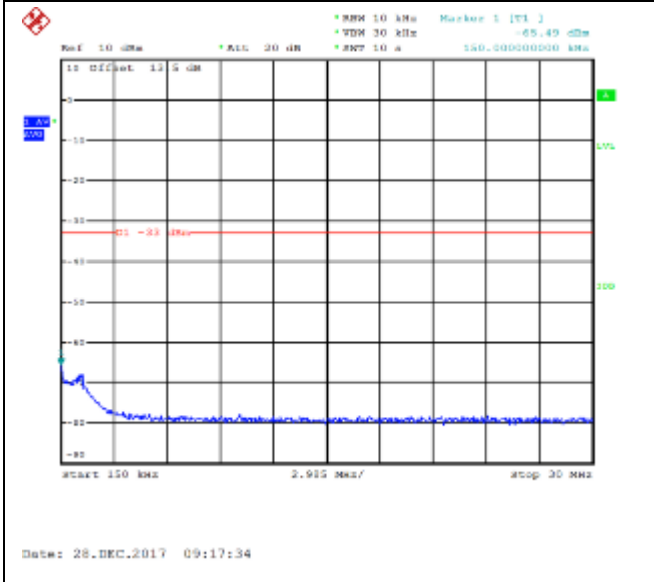

QPSK High channel-150kHz~30MHz