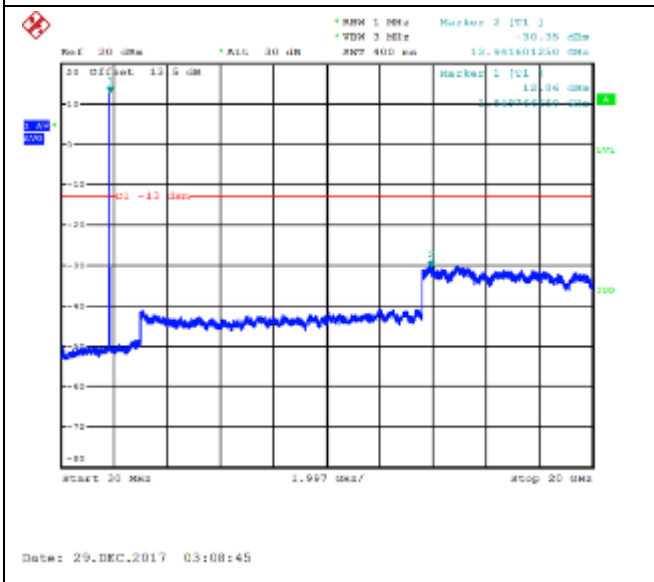

QPSK Low channel-30MHz~20GHz