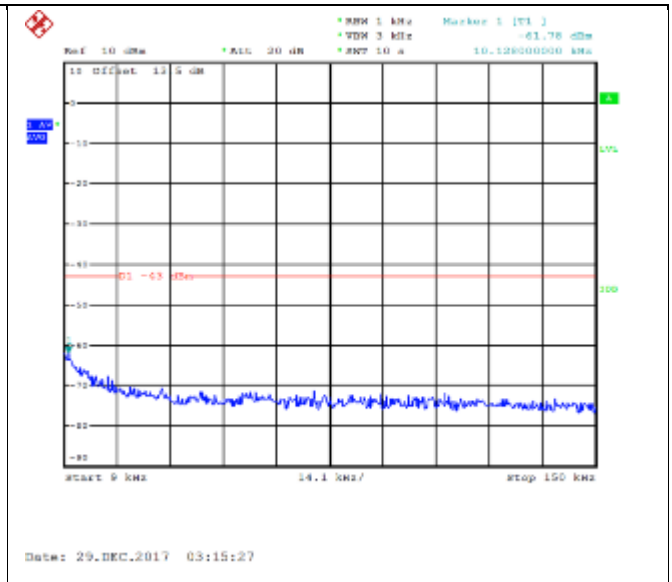

LTE FDD Band 2, Nominal Bandwidth: 1.4MHz

Date: 28.DEC.2017 08:37:16

Date: 29.DEC.2017 03:15:08

QPSK Low channel-9kHz~150kHz

Date: 28.DEC.2017 09:16:59

16QAM Low channel-9kHz~150kHz

Date: 29.DEC.2017 03:44:08

QPSK Low channel-150kHz~30MHz

Date: 28.DEC.2017 10:19:33

16QAM Low channel-150kHz~30MHz

Date: 28.DEC.2017 10:21:19

QPSK Low channel-30MHz~20GHz

16QAM Low channel-30MHz~20GHz

QPSK Middle channel-9kHz~150kHz

16QAM Middle channel-9kHz~150kHz