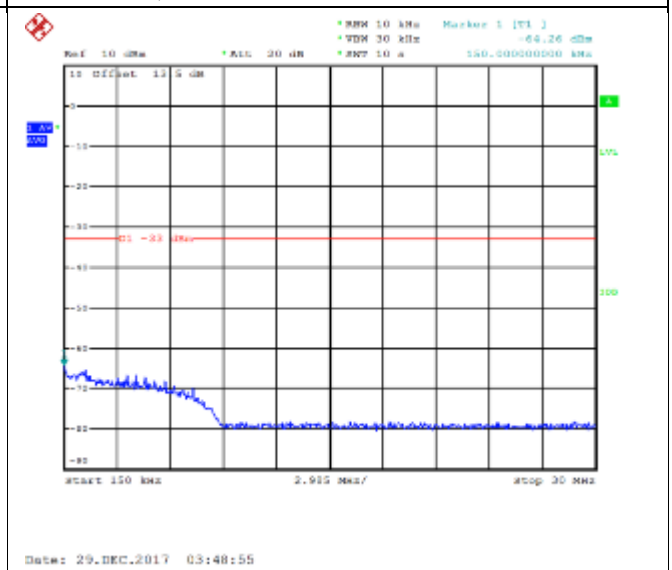

QPSK Low channel-150kHz~30MHz

16QAM Low channel-150kHz~30MHz

QPSK Low channel-30MHz~20GHz

16QAM Low channel-30MHz~20GHz

QPSK Middle channel-9kHz~150kHz

16QAM Middle channel-9kHz~150kHz

QPSK Middle channel-150kHz~30MHz