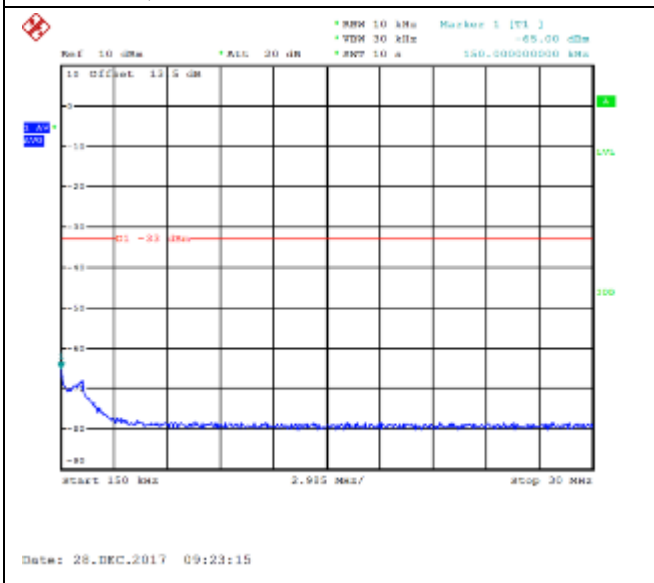

16QAM High channel-9kHz~150kHz

QPSK High channel-150kHz~30MHz

16QAM High channel-150kHz~30MHz

QPSK High channel-30MHz~20GHz

16QAM High channel-30MHz~20GHz

QPSK Low channel-9kHz~150kHz

16QAM Low channel-9kHz~150kHz