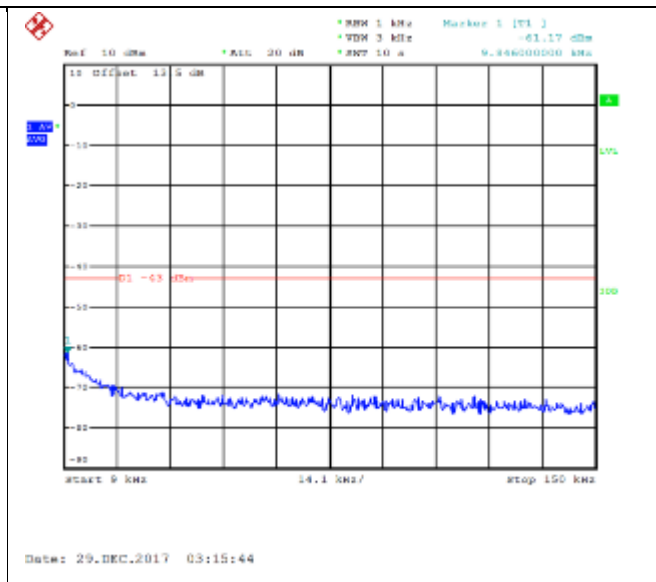

16QAM High channel-9kHz~150kHz