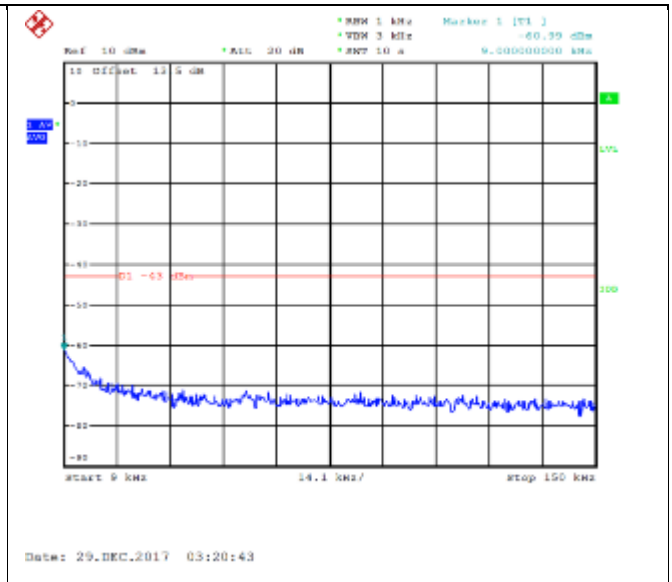

QPSK Low channel-150kHz~30MHz

16QAM Low channel-150kHz~30MHz

QPSK Low channel-30MHz~20GHz

16QAM Low channel-30MHz~20GHz

QPSK Middle channel-9kHz~150kHz

16QAM Middle channel-9kHz~150kHz

QPSK Middle channel-150kHz~30MHz