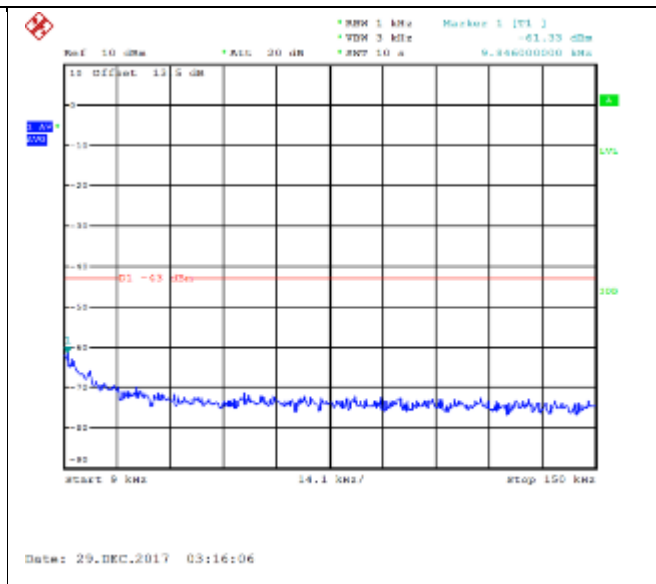

16QAM High channel-150kHz~30MHz

QPSK High channel-30MHz~20GHz

16QAM High channel-30MHz~20GHz

QPSK Low channel-9kHz~150kHz

16QAM Low channel-9kHz~150kHz

QPSK Low channel-150kHz~30MHz

16QAM Low channel-150kHz~30MHz