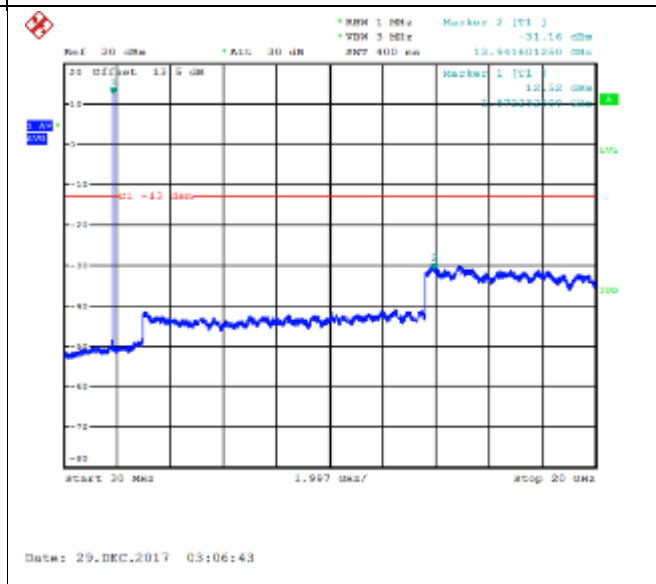

QPSK Middle channel-9kHz~150kHz

16QAM Middle channel-9kHz~150kHz

QPSK Middle channel-150kHz~30MHz

16QAM Middle channel-150kHz~30MHz

QPSK Middle channel-30MHz~20GHz

16QAM Middle channel-30MHz~20GHz

QPSK High channel-9kHz~150kHz