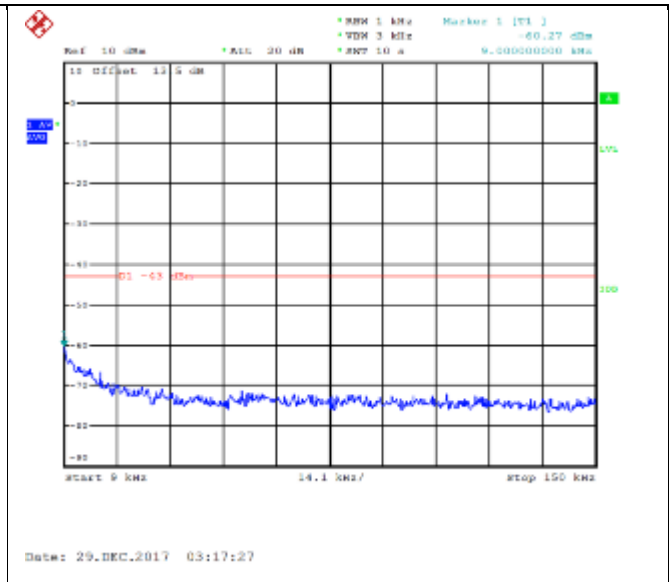

QPSK Low channel-9kHz~150kHz

16QAM Low channel-9kHz~150kHz

QPSK Low channel-150kHz~30MHz

16QAM Low channel-150kHz~30MHz

QPSK Low channel-30MHz~20GHz

16QAM Low channel-30MHz~20GHz

QPSK Middle channel-9kHz~150kHz