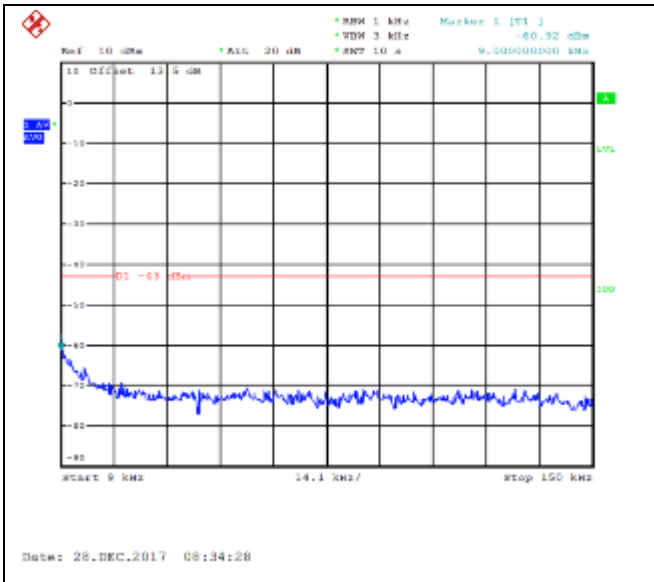

QPSK Middle channel-9kHz~150kHz