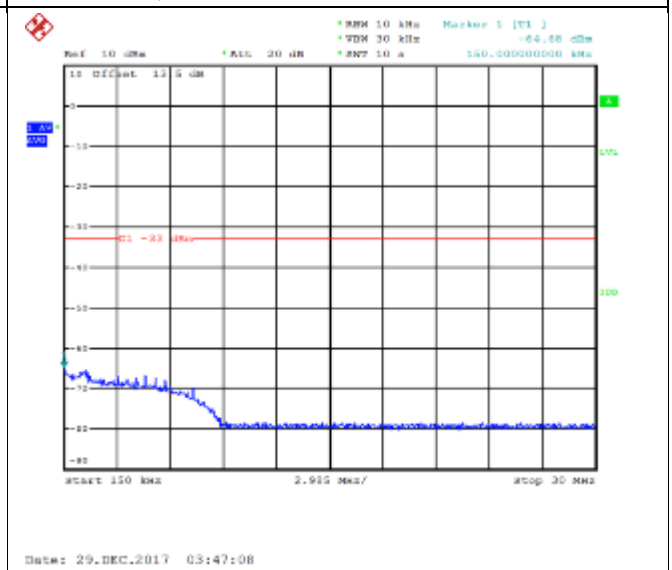

16QAM Low channel-150kHz~30MHz

QPSK Low channel-30MHz~20GHz

16QAM Low channel-30MHz~20GHz

QPSK Middle channel-9kHz~150kHz

16QAM Middle channel-9kHz~150kHz

QPSK Middle channel-150kHz~30MHz

16QAM Middle channel-150kHz~30MHz