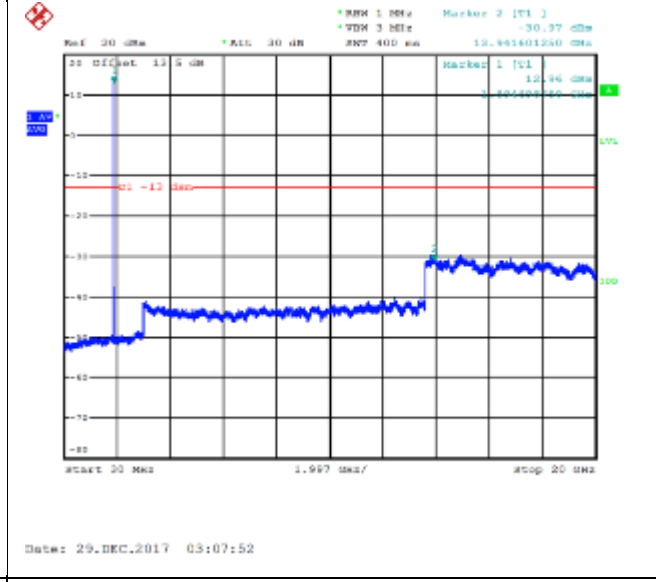

16QAM High channel-30MHz~20GHz