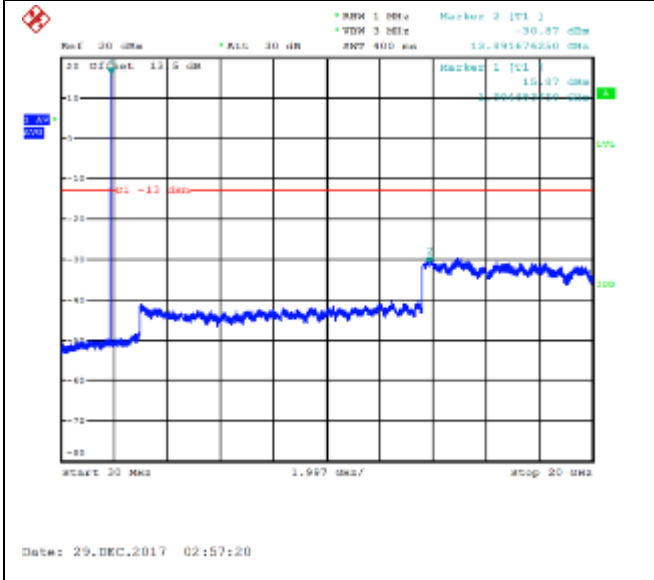

QPSK High channel-30MHz~20GHz