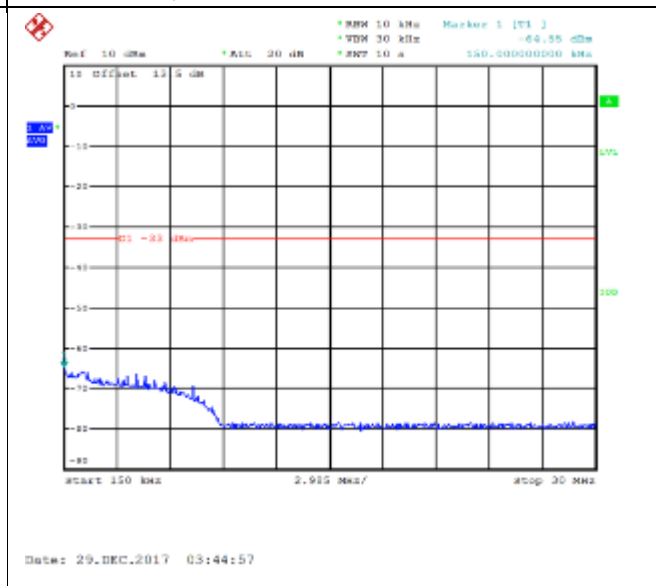

16QAM High channel-150kHz~30MHz

QPSK High channel-30MHz~20GHz

16QAM High channel-30MHz~20GHz

QPSK Low channel-9kHz~150kHz

16QAM Low channel-9kHz~150kHz

QPSK Low channel-150kHz~30MHz

16QAM Low channel-150kHz~30MHz