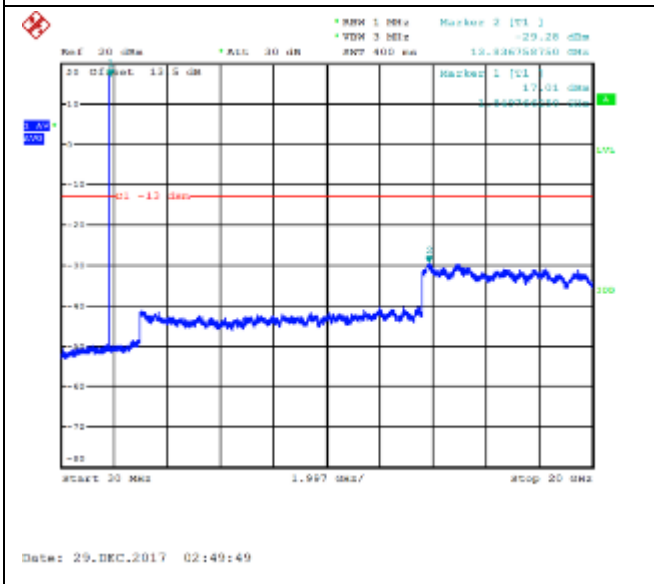

16QAM High channel-150kHz~30MHz

QPSK High channel-30MHz~20GHz

16QAM High channel-30MHz~20GHz

QPSK Low channel-9kHz~150kHz

16QAM Low channel-9kHz~150kHz

QPSK Low channel-150kHz~30MHz

16QAM Low channel-150kHz~30MHz