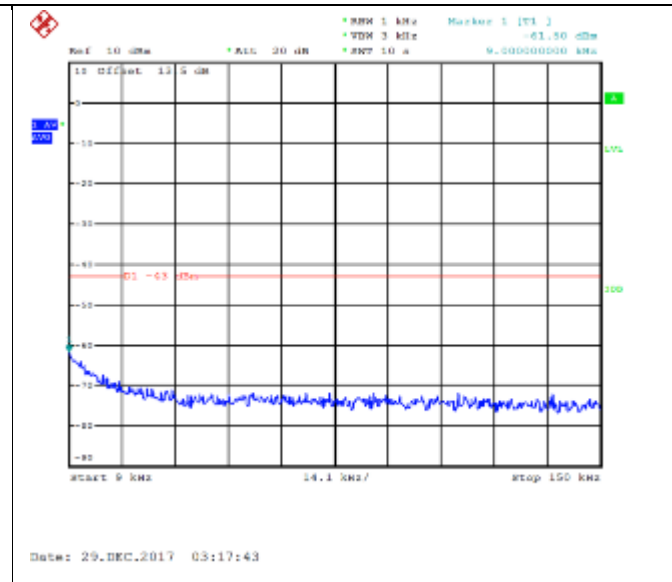

16QAM High channel-9kHz~150kHz