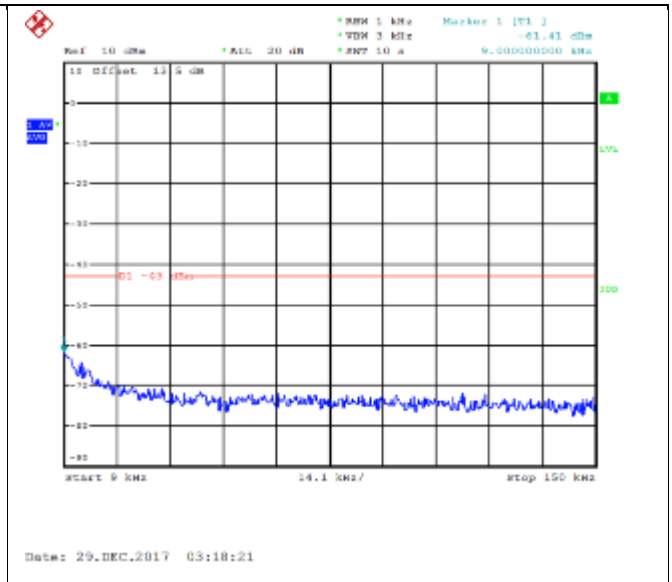

16QAM Low channel-150kHz~30MHz

QPSK Low channel-30MHz~20GHz

16QAM Low channel-30MHz~20GHz

QPSK Middle channel-9kHz~150kHz

16QAM Middle channel-9kHz~150kHz

QPSK Middle channel-150kHz~30MHz

16QAM Middle channel-150kHz~30MHz