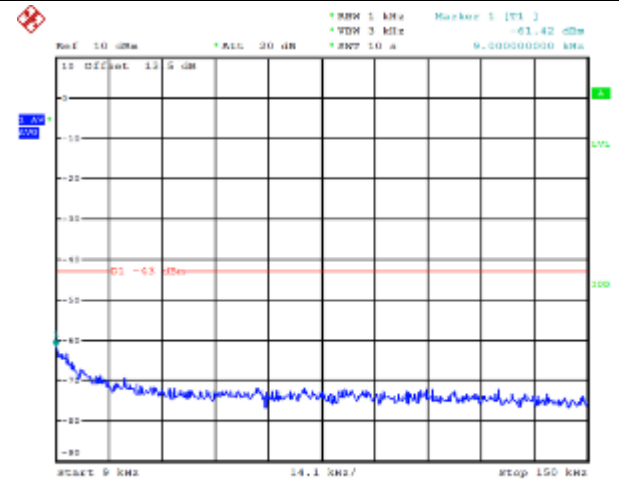

LTE FDD Band 2, Nominal Bandwidth: 1.4MHz

Date: 28.DEC.2017 08:37:16

Date: 29.DEC.2017 03:15:08

QPSK Low channel-9kHz~150kHz

Date: 28.DEC.2017 09:16:59

16QAM Low channel-9kHz~150kHz

Date: 29.DEC.2017 03:44:08