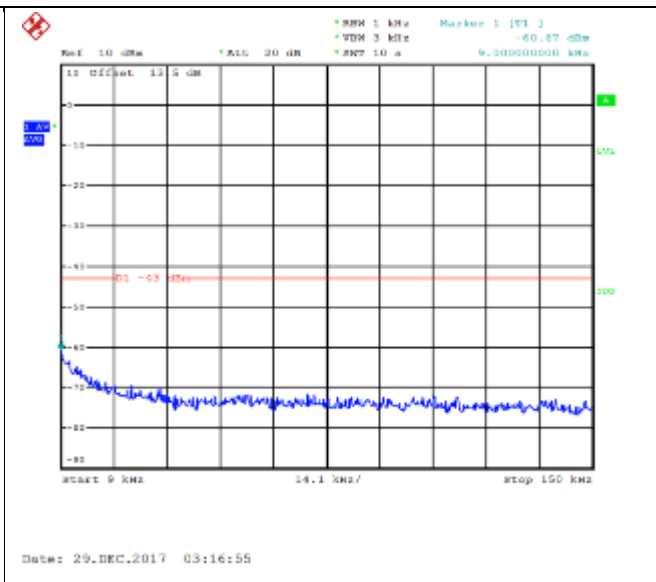

16QAM Middle channel-9kHz~150kHz

QPSK Middle channel-150kHz~30MHz

16QAM Middle channel-150kHz~30MHz

QPSK Middle channel-30MHz~20GHz

16QAM Middle channel-30MHz~20GHz

QPSK High channel-9kHz~150kHz

16QAM High channel-9kHz~150kHz