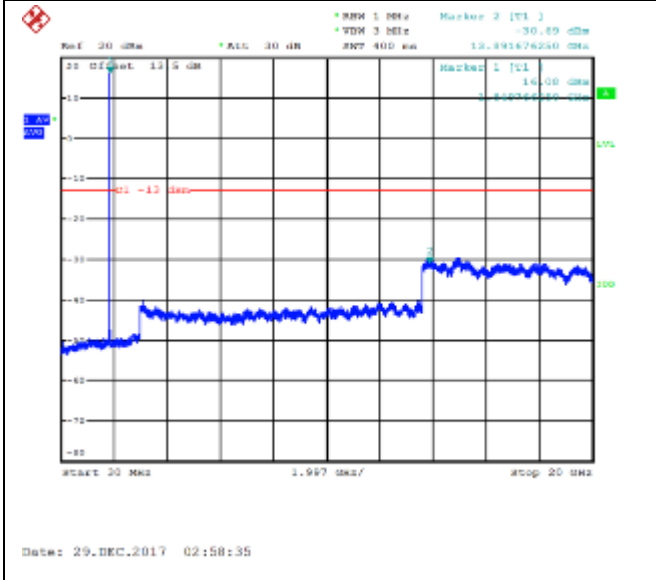

QPSK Low channel-30MHz~20GHz