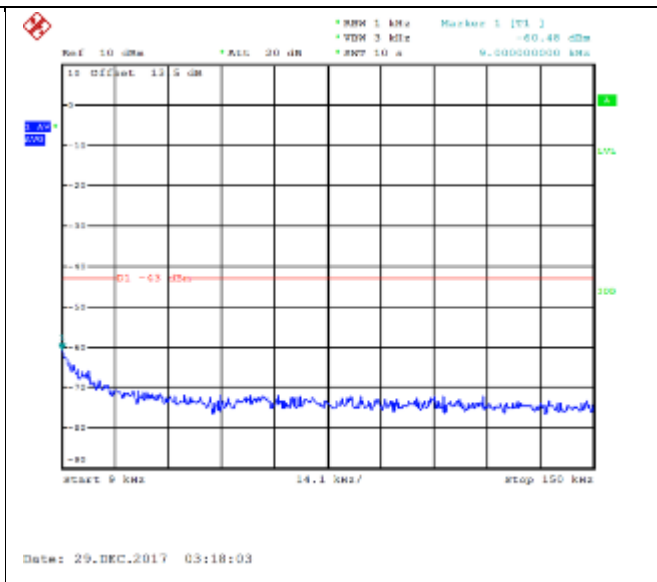

16QAM Low channel-9kHz~150kHz