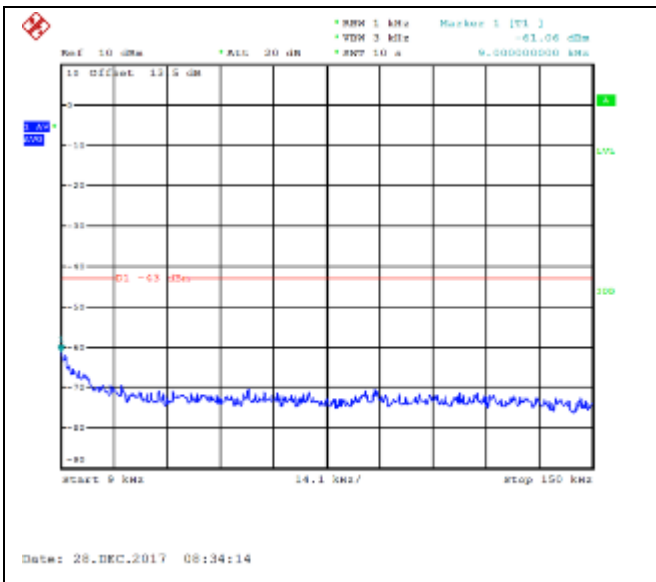

QPSK Low channel-9kHz~150kHz