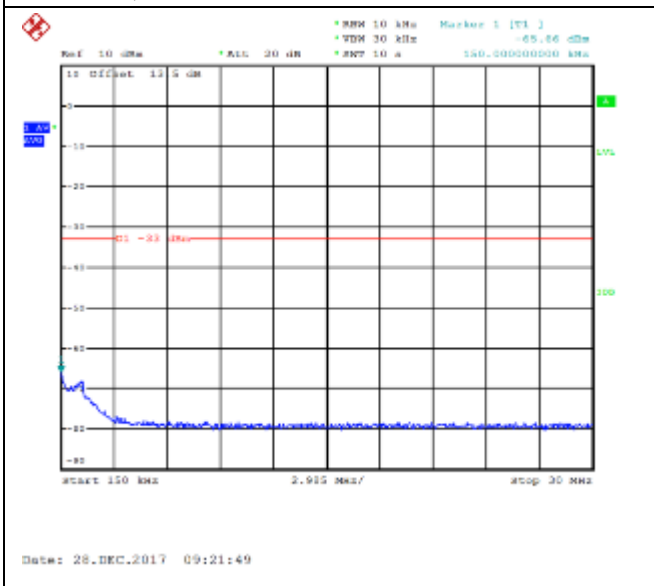

QPSK Middle channel-150kHz~30MHz