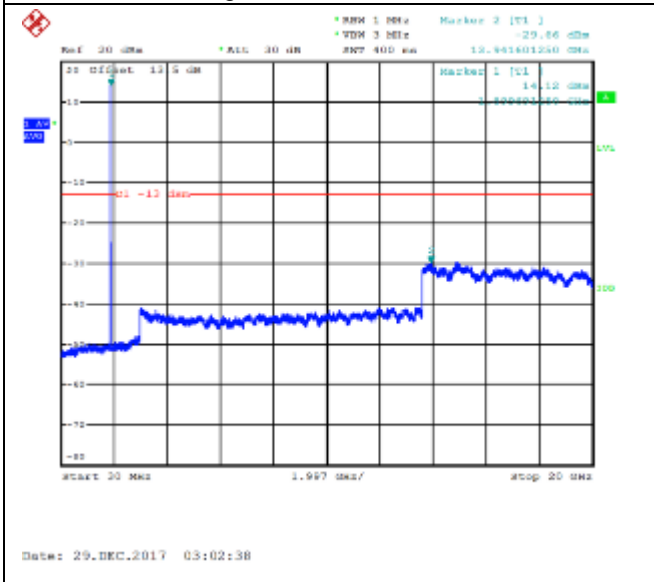

QPSK Middle channel-30MHz~20GHz

16QAM Middle channel-30MHz~20GHz

QPSK High channel-9kHz~150kHz

16QAM High channel-9kHz~150kHz

QPSK High channel-150kHz~30MHz

16QAM High channel-150kHz~30MHz

QPSK High channel-30MHz~20GHz