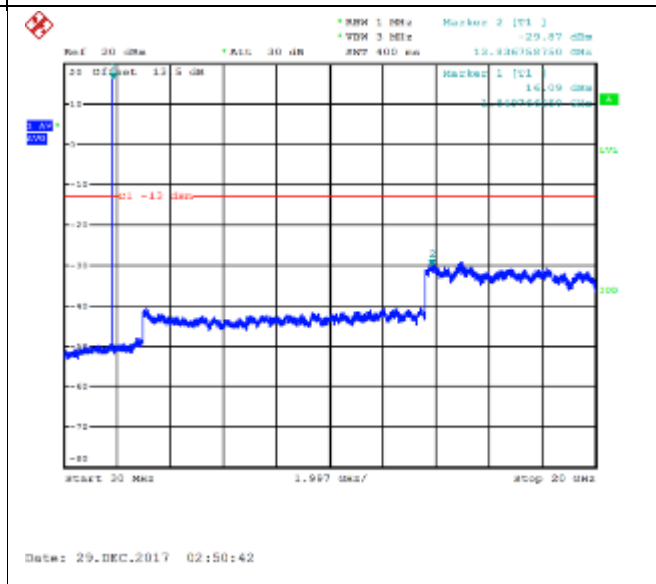

16QAM Low channel-30MHz~20GHz