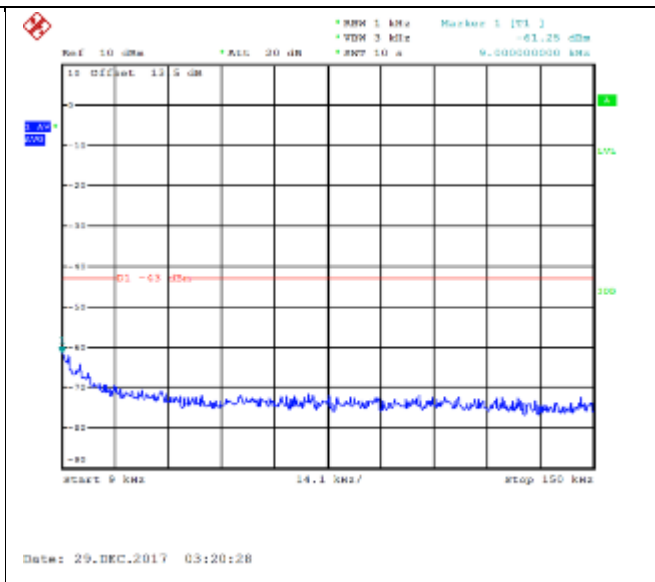

16QAM High channel-9kHz~150kHz

QPSK High channel-150kHz~30MHz

16QAM High channel-150kHz~30MHz

QPSK High channel-30MHz~20GHz

16QAM High channel-30MHz~20GHz

QPSK Low channel-9kHz~150kHz

16QAM Low channel-9kHz~150kHz