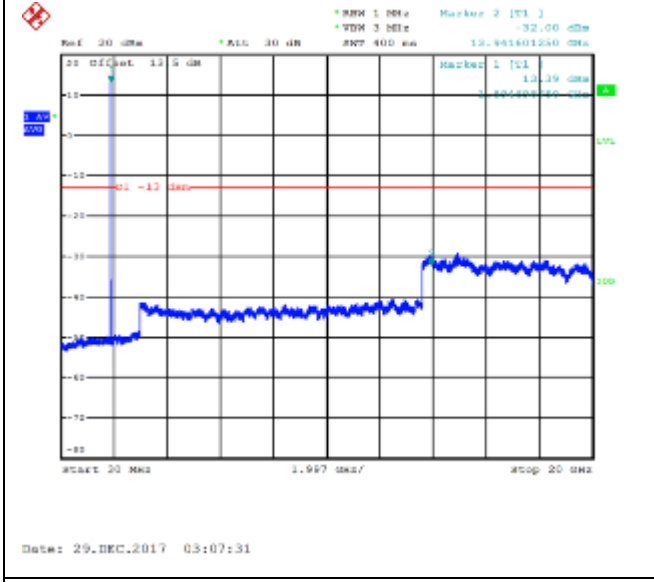

QPSK High channel-30MHz~20GHz