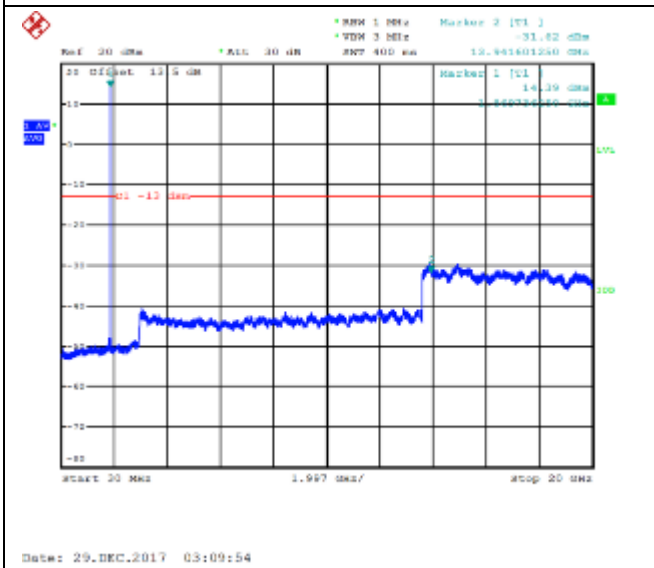

QPSK Middle channel-30MHz~20GHz