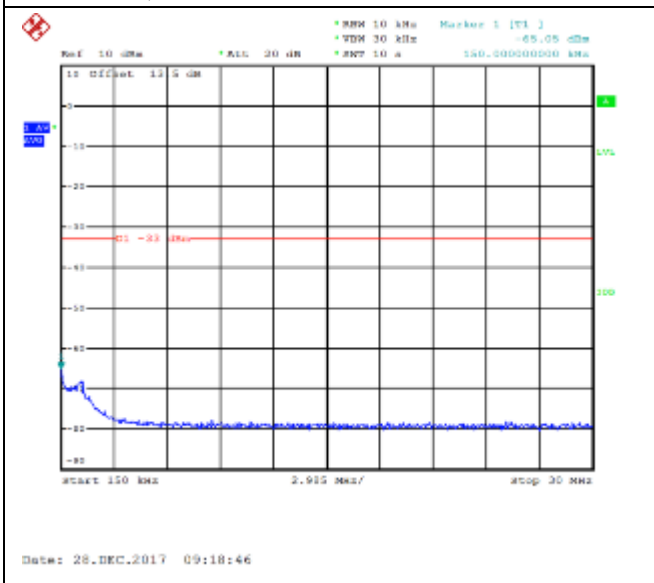

QPSK Low channel-150kHz~30MHz