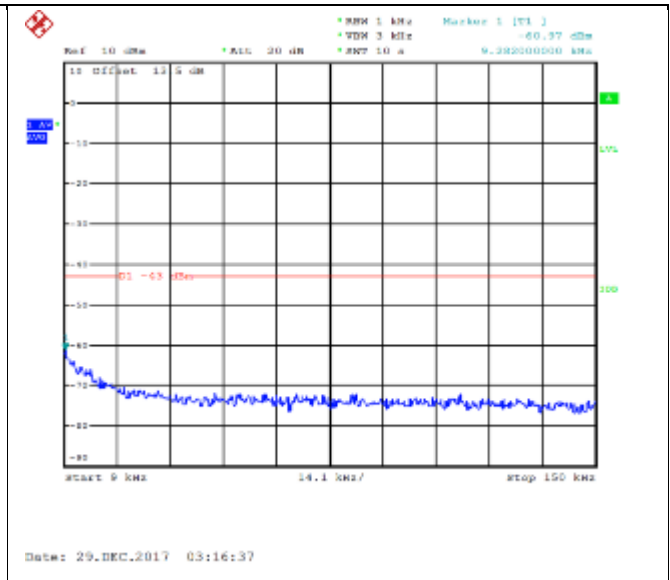

16QAM Middle channel-9kHz~150kHz