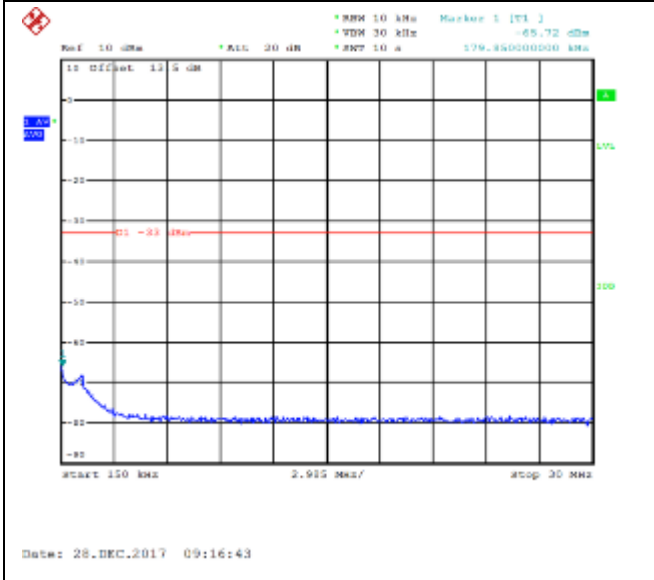

QPSK Middle channel-150kHz~30MHz

16QAM Middle channel-150kHz~30MHz

QPSK Middle channel-30MHz~20GHz

16QAM Middle channel-30MHz~20GHz

QPSK High channel-9kHz~150kHz

16QAM High channel-9kHz~150kHz

QPSK High channel-150kHz~30MHz