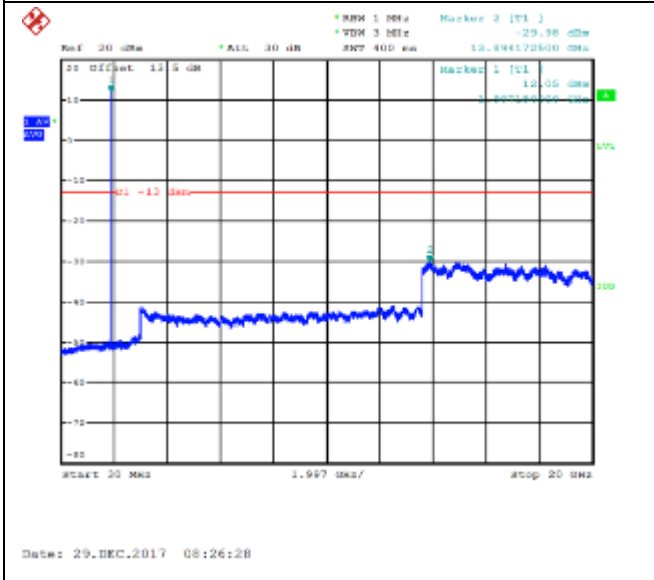

QPSK High channel-30MHz~20GHz