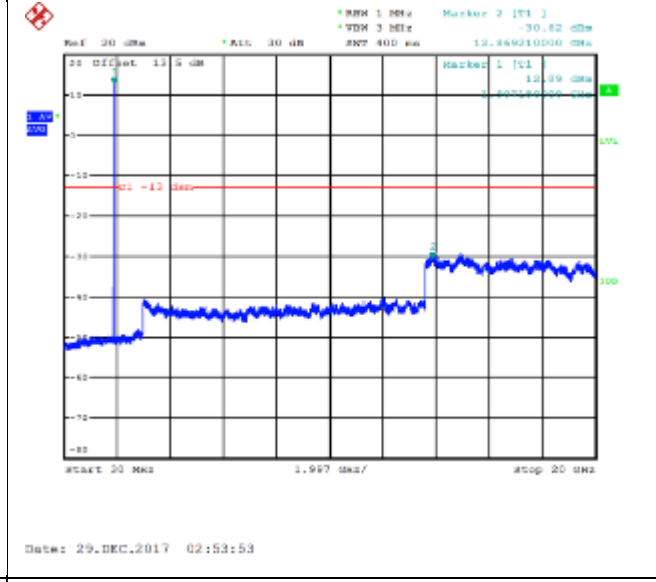

16QAM Middle channel-30MHz~20GHz

QPSK High channel-9kHz~150kHz

16QAM High channel-9kHz~150kHz

QPSK High channel-150kHz~30MHz

16QAM High channel-150kHz~30MHz

QPSK High channel-30MHz~20GHz

16QAM High channel-30MHz~20GHz