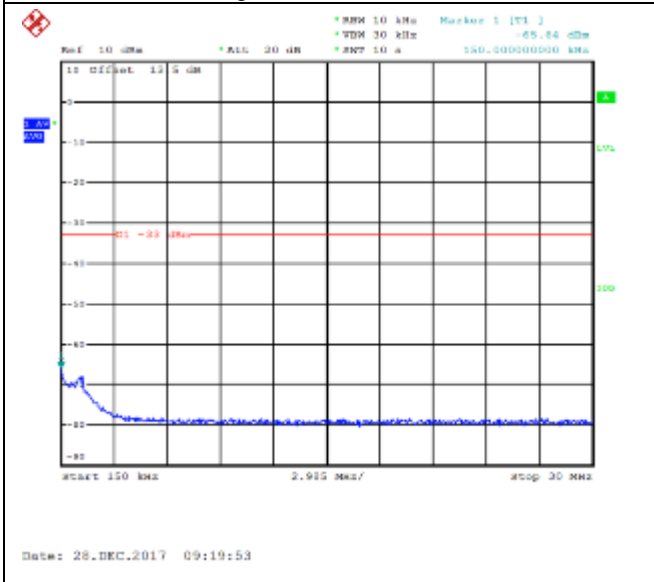

QPSK Middle channel-30MHz~20GHz

16QAM Middle channel-30MHz~20GHz

QPSK High channel-9kHz~150kHz

16QAM High channel-9kHz~150kHz

QPSK High channel-150kHz~30MHz

16QAM High channel-150kHz~30MHz

QPSK High channel-30MHz~20GHz