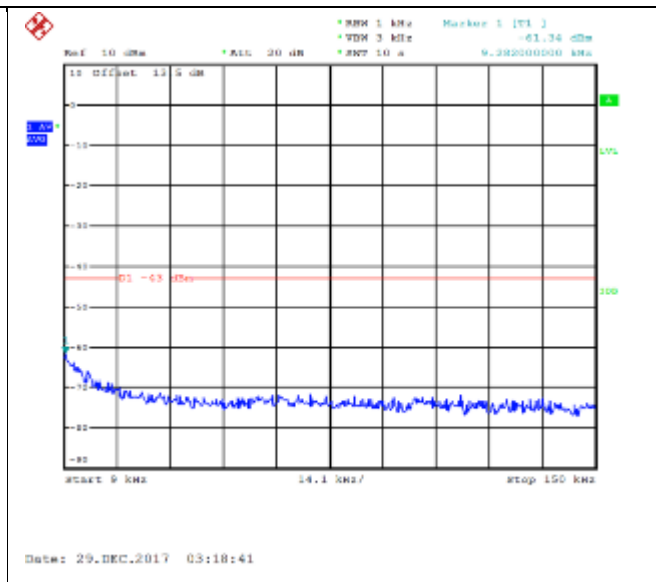

QPSK Middle channel-9kHz~150kHz

16QAM Middle channel-9kHz~150kHz

QPSK Middle channel-150kHz~30MHz

16QAM Middle channel-150kHz~30MHz

QPSK Middle channel-30MHz~20GHz

16QAM Middle channel-30MHz~20GHz

QPSK High channel-9kHz~150kHz