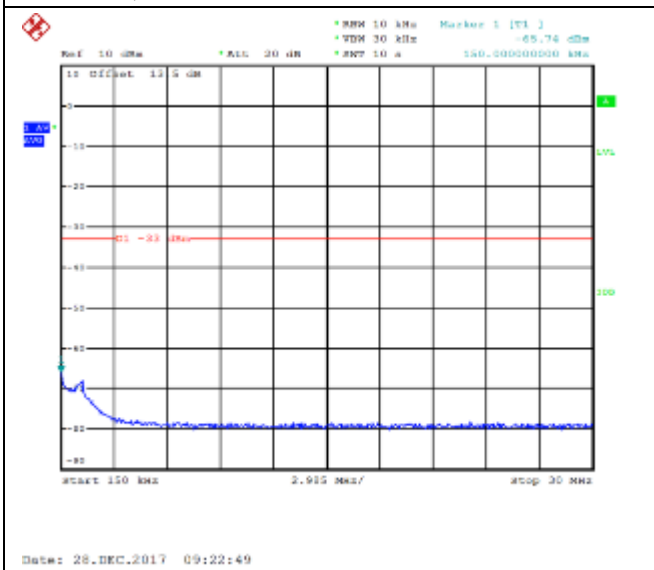

QPSK Low channel-150kHz~30MHz

16QAM Low channel-150kHz~30MHz

QPSK Low channel-30MHz~20GHz

16QAM Low channel-30MHz~20GHz

QPSK Middle channel-9kHz~150kHz

16QAM Middle channel-9kHz~150kHz

QPSK Middle channel-150kHz~30MHz