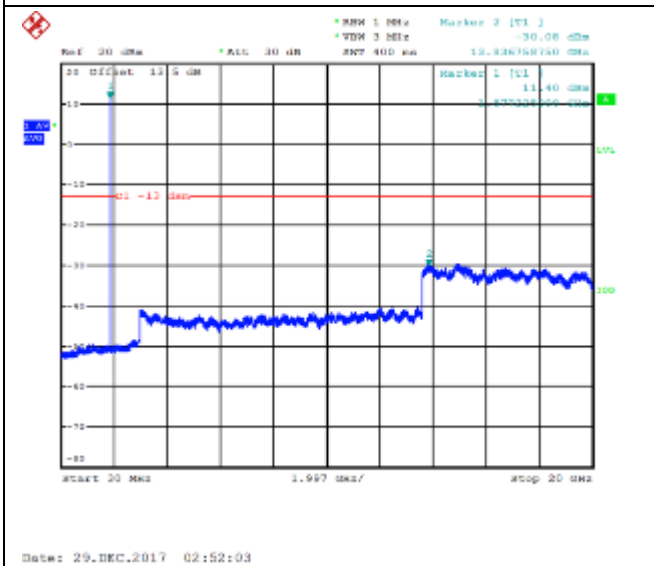

QPSK Low channel-30MHz~20GHz

16QAM Low channel-30MHz~20GHz

QPSK Middle channel-9kHz~150kHz

16QAM Middle channel-9kHz~150kHz

QPSK Middle channel-150kHz~30MHz

16QAM Middle channel-150kHz~30MHz

QPSK Middle channel-30MHz~20GHz