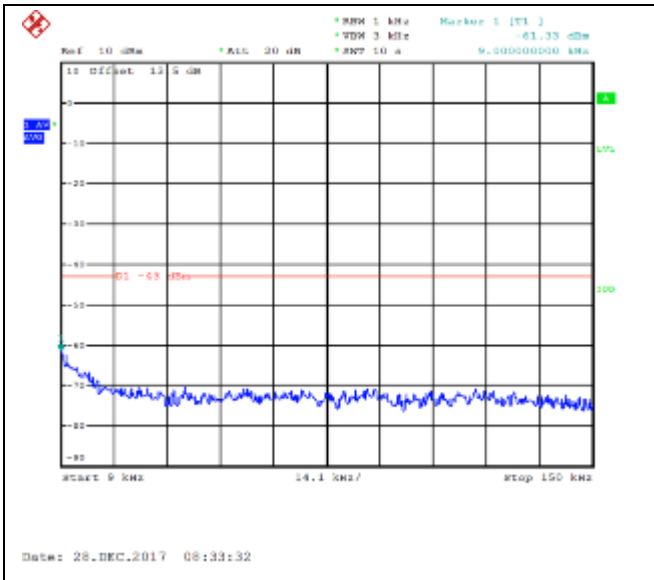

QPSK Middle channel-9kHz~150kHz