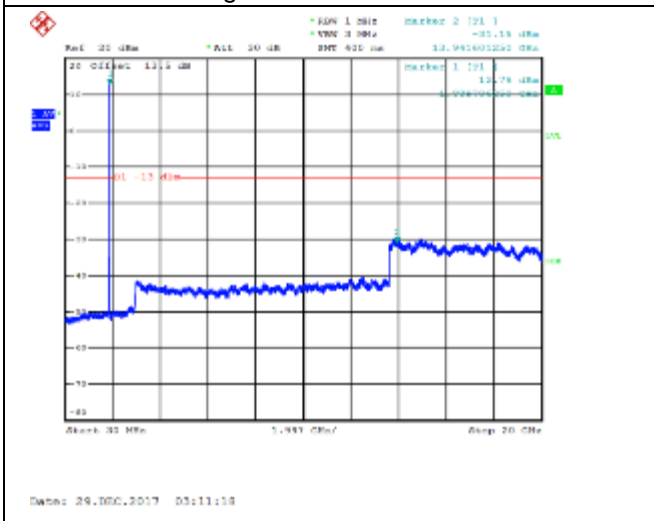

16QAM Middle channel-150kHz~30MHz

QPSK Middle channel-30MHz~20GHz

16QAM Middle channel-30MHz~20GHz

QPSK High channel-9kHz~150kHz

16QAM High channel-9kHz~150kHz

QPSK High channel-150kHz~30MHz

16QAM High channel-150kHz~30MHz