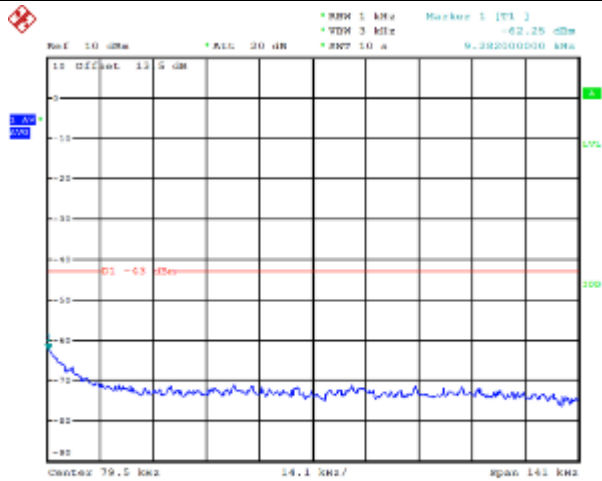

LTE FDD Band 2, Nominal Bandwidth: 1.4MHz

Date: 28.DEC.2017 08:37:16

Date: 29.DEC.2017 03:15:08

QPSK Low channel-9kHz~150kHz

Date: 28.DEC.2017 09:16:59

16QAM Low channel-9kHz~150kHz

Date: 29.DEC.2017 03:44:08