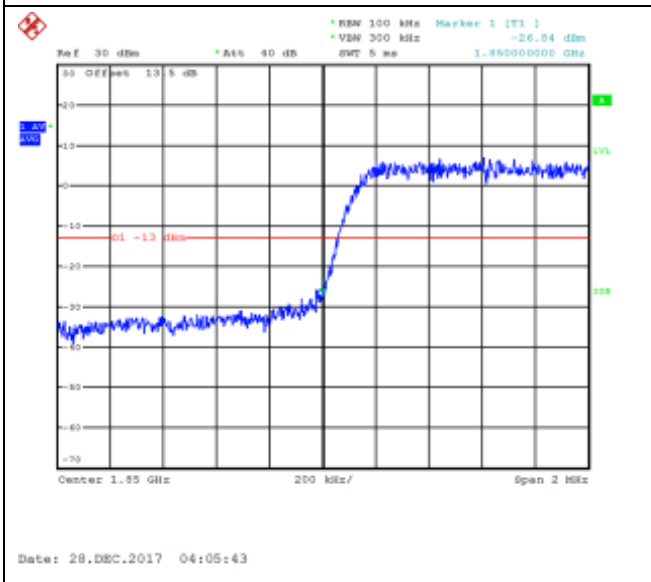

LTE FDD Band 2, Nominal Bandwidth: 3MHz

QPSK Low channel-1 RB offset 0

16QAM Low channel-1 RB offset 0

QPSK Low channel-1 RB offset 7

16QAM Low channel-1 RB offset 7

QPSK Low channel-1 RB offset 14

16QAM Low channel-1 RB offset 14

QPSK Low channel-8 RB offset 0

16QAM Low channel-8 RB offset 0

QPSK Low channel-8 RB offset 4

16QAM Low channel-8 RB offset 4

QPSK Low channel-8 RB offset 7

16QAM Low channel-8 RB offset 7

QPSK Low channel-15 RB offset 0