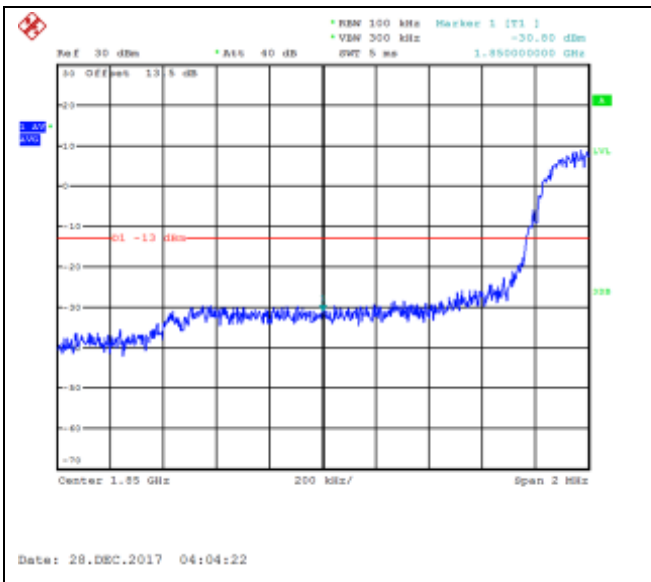

QPSK Low channel-8 RB offset 4