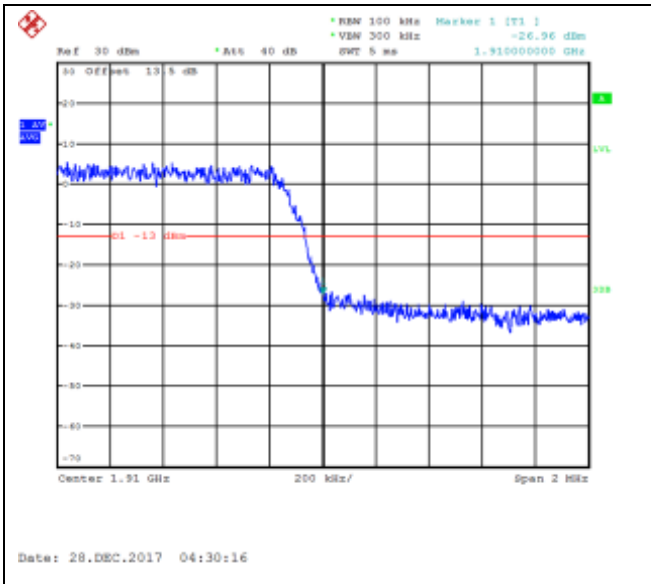

QPSK High channel-15 RB offset 0