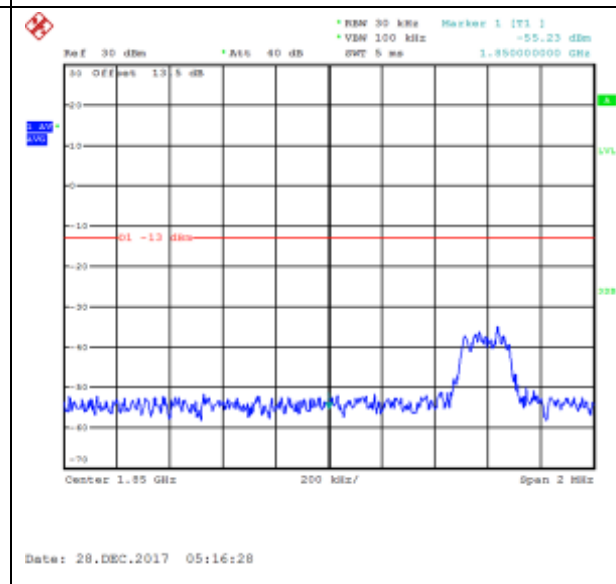

QPSK High channel-25 RB offset 0

16QAM High channel-25 RB offset 0

QPSK Low channel-1 RB offset 0

16QAM Low channel-1 RB offset 0

QPSK Low channel-1 RB offset 24

16QAM Low channel-1 RB offset 24

QPSK Low channel-1 RB offset 49