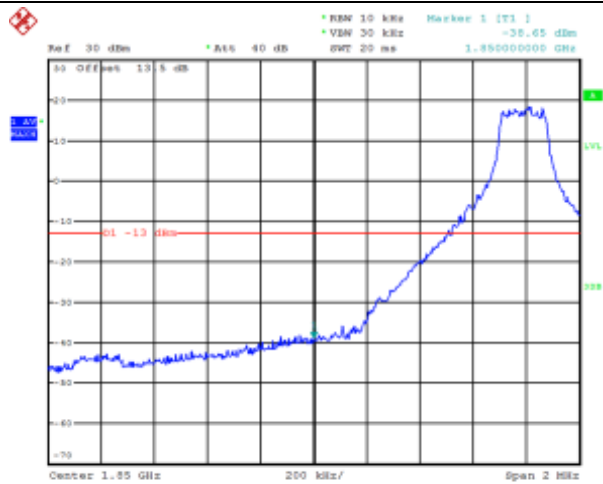

LTE FDD Band 2, Nominal Bandwidth: 1.4MHz

Date: 28.DEC.2017 02:57:39

Date: 28.DEC.2017 03:19:17

QPSK Low channel-1 RB offset 0

Date: 28.DEC.2017 03:04:55

16QAM Low channel-1 RB offset 0

Date: 28.DEC.2017 03:20:00