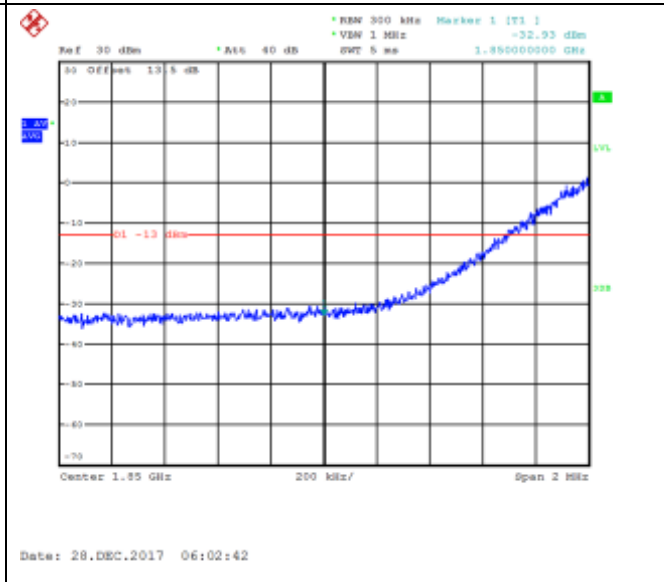

QPSK Low channel-1 RB offset 49

16QAM Low channel-1 RB offset 49

QPSK Low channel-1 RB offset 99

16QAM Low channel-1 RB offset 99

QPSK Low channel-50 RB offset 0

16QAM Low channel-50 RB offset 0

QPSK Low channel-50 RB offset 25