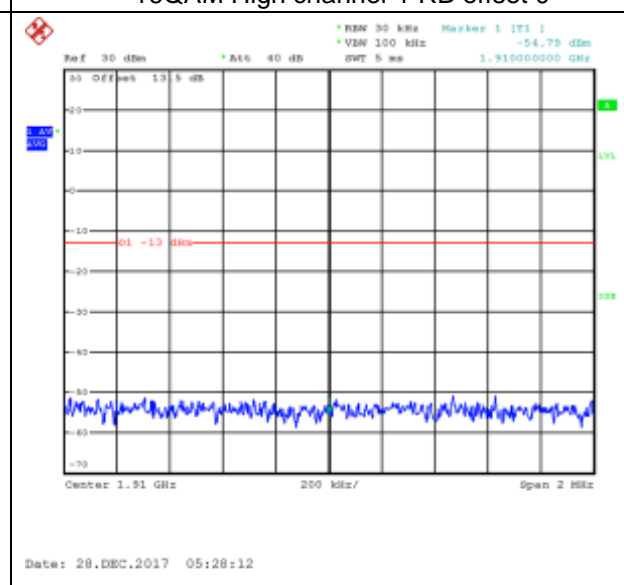

QPSK Low channel-50 RB offset 0

16QAM Low channel-50 RB offset 0

QPSK High channel-1 RB offset 0

16QAM High channel-1 RB offset 0

QPSK High channel-1 RB offset 24

16QAM High channel-1 RB offset 24

QPSK High channel-1 RB offset 49