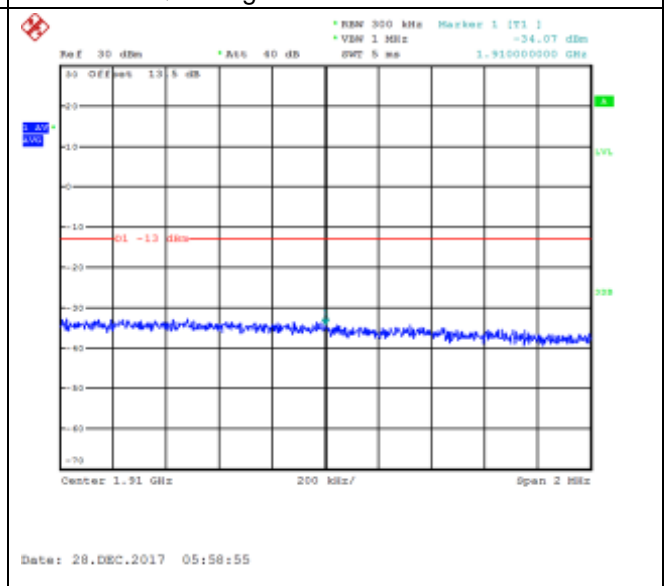

QPSK High channel-1 RB offset 74

16QAM High channel-1 RB offset 74

QPSK High channel-37 RB offset 0

16QAM High channel-37 RB offset 0

QPSK High channel-37 RB offset 18

16QAM High channel-37 RB offset 18

QPSK High channel-37 RB offset 38

16QAM High channel-37 RB offset 38

QPSK High channel-75 RB offset 0

16QAM High channel-75 RB offset 0

LTE FDD Band 2, Nominal Bandwidth: 20MHz

QPSK Low channel-1 RB offset 0

16QAM Low channel-1 RB offset 0