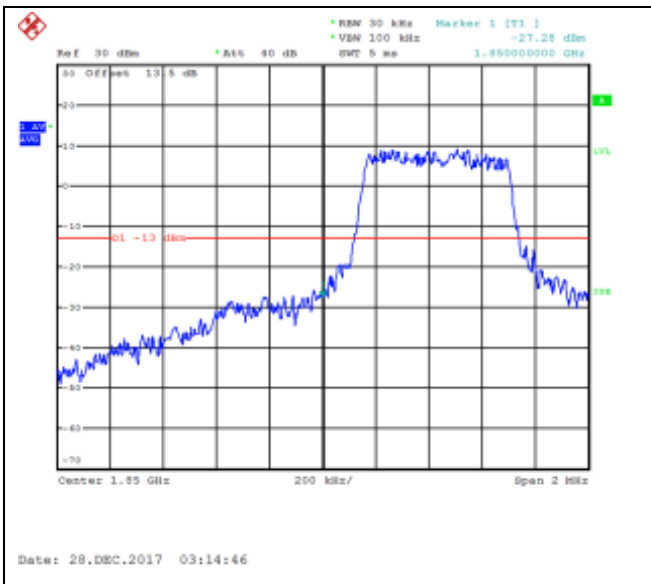

LTE FDD Band 2, Nominal Bandwidth: 1.4MHz

Date: 28.DEC.2017 02:57:39

Date: 28.DEC.2017 03:19:17

QPSK Low channel-1 RB offset 0

Date: 28.DEC.2017 03:04:55

16QAM Low channel-1 RB offset 0

Date: 28.DEC.2017 03:20:00

QPSK Low channel-1 RB offset 3

Date: 28.DEC.2017 03:06:33

16QAM Low channel-1 RB offset 3

Date: 28.DEC.2017 03:21:04

QPSK Low channel-1 RB offset 5

16QAM Low channel-1 RB offset 5

QPSK Low channel-3 RB offset 0