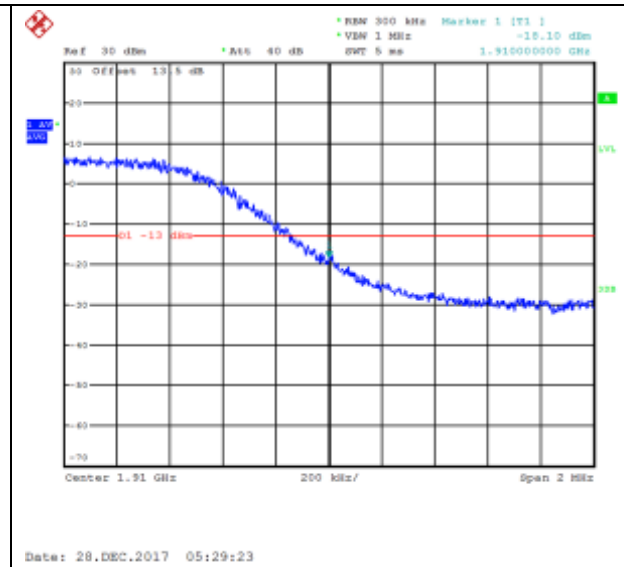

16QAM High channel-25 RB offset 25