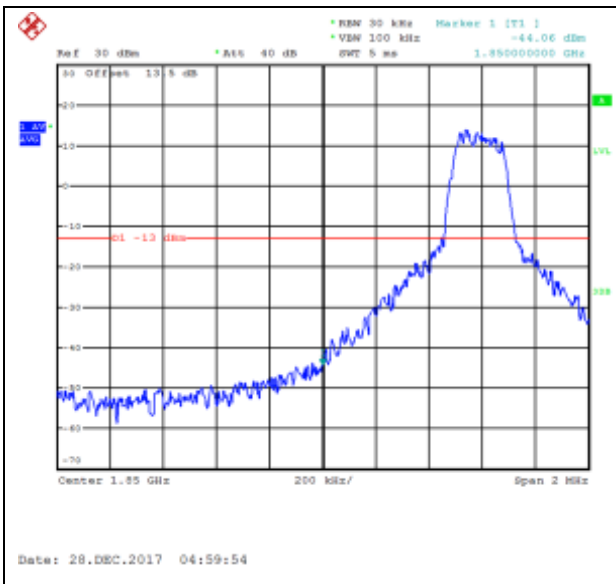

QPSK Low channel-1 RB offset 0