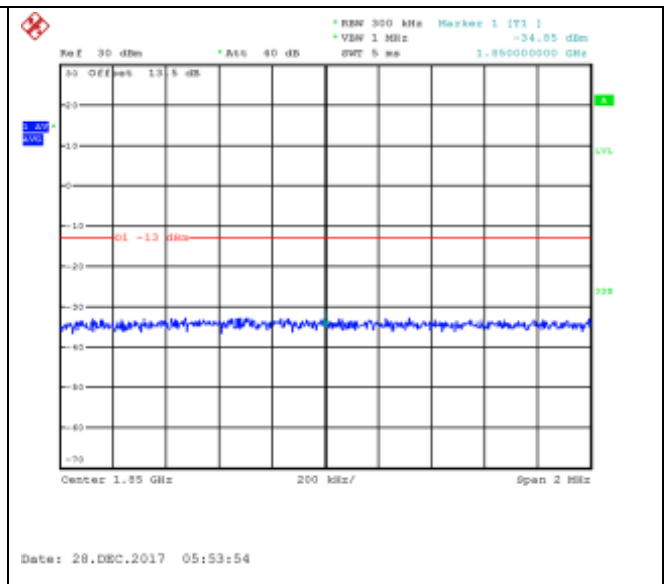

16QAM Low channel-37 RB offset 18