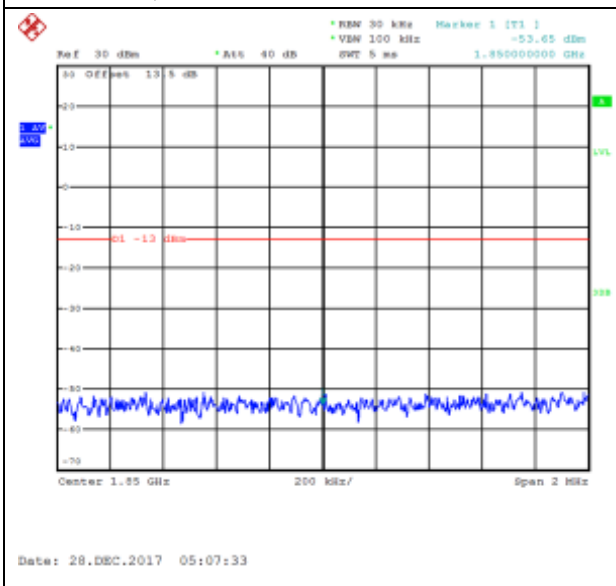

QPSK High channel-25 RB offset 0

16QAM High channel-25 RB offset 0

QPSK Low channel-1 RB offset 0

16QAM Low channel-1 RB offset 0

QPSK Low channel-1 RB offset 24

16QAM Low channel-1 RB offset 24

QPSK Low channel-1 RB offset 49