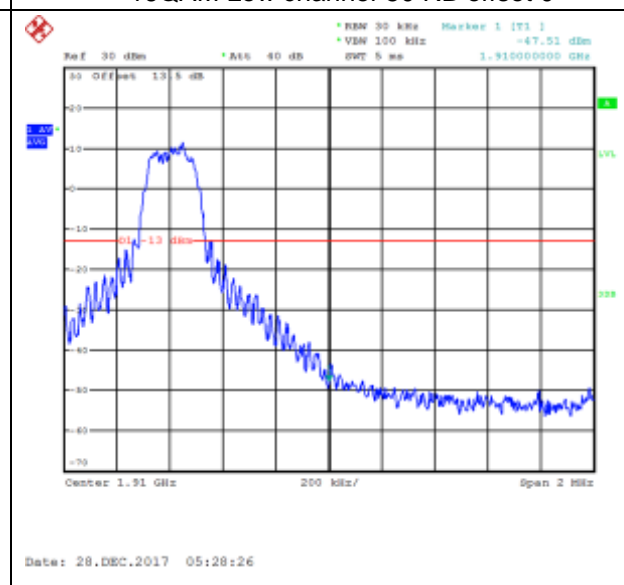

16QAM High channel-1 RB offset 0