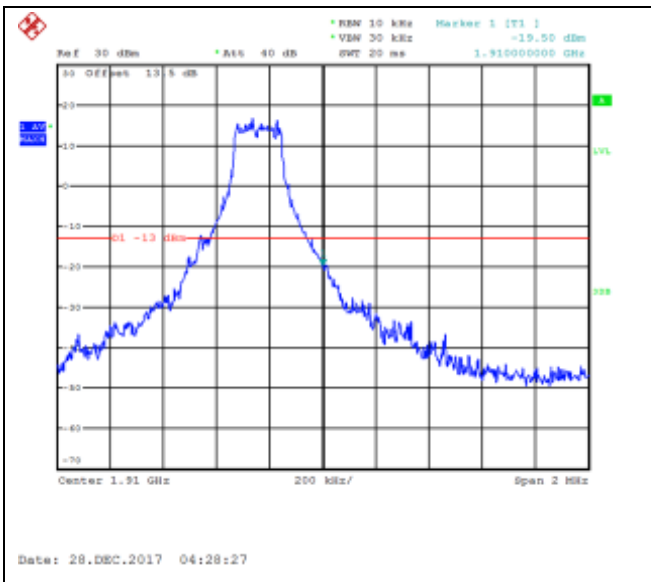

QPSK High channel-1 RB offset 0