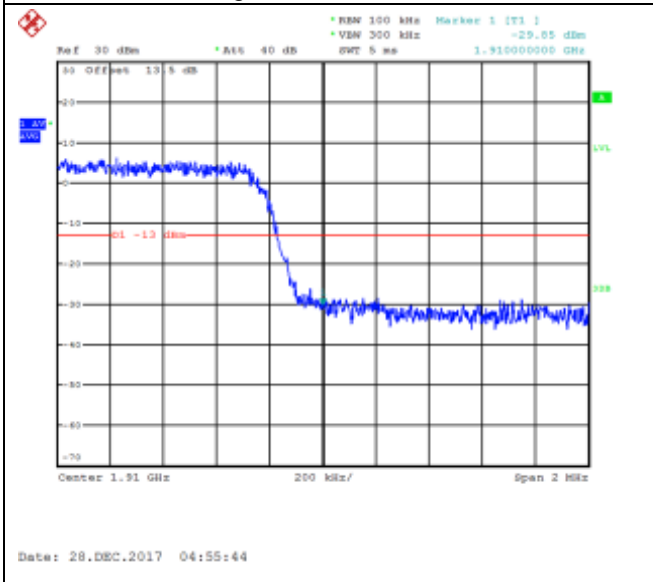

16QAM High channel-1 RB offset 24

QPSK High channel-12 RB offset 0

16QAM High channel-12 RB offset 0

QPSK High channel-12 RB offset 6

16QAM High channel-12 RB offset 6

QPSK High channel-12 RB offset 13

16QAM High channel-12 RB offset 13