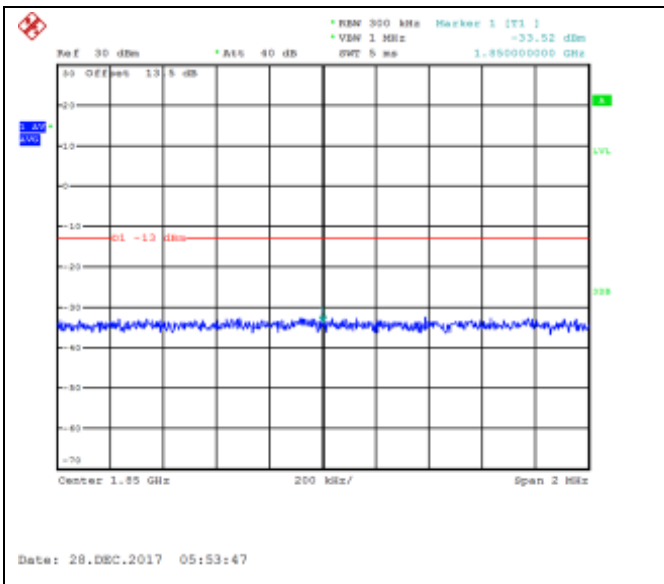

QPSK Low channel-37 RB offset 18