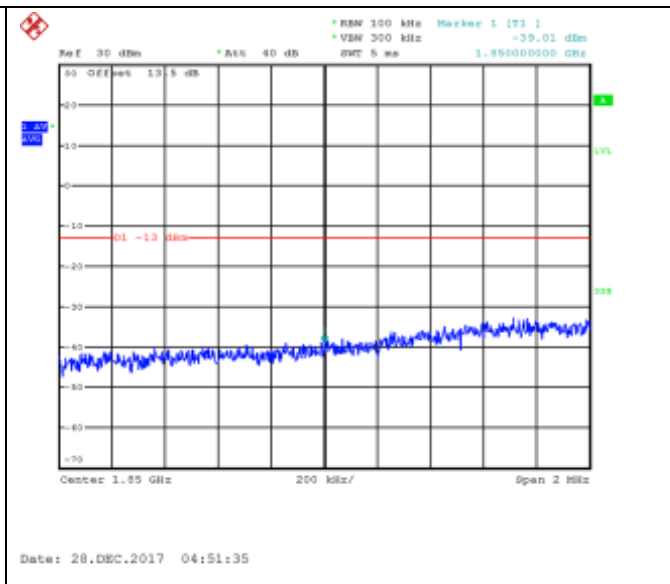

16QAM Low channel-12 RB offset 13