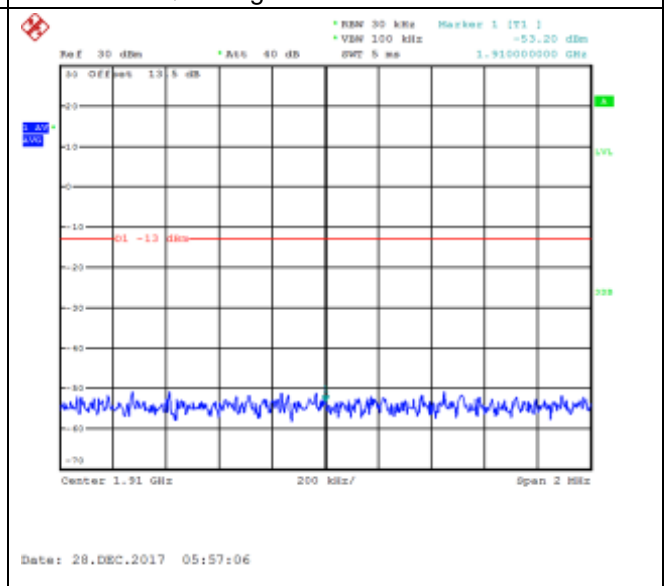

16QAM Low channel-37 RB offset 38

QPSK Low channel-75 RB offset 0

16QAM Low channel-75 RB offset 0

QPSK High channel-1 RB offset 0

16QAM High channel-1 RB offset 0

QPSK High channel-1 RB offset 37

16QAM High channel-1 RB offset 37