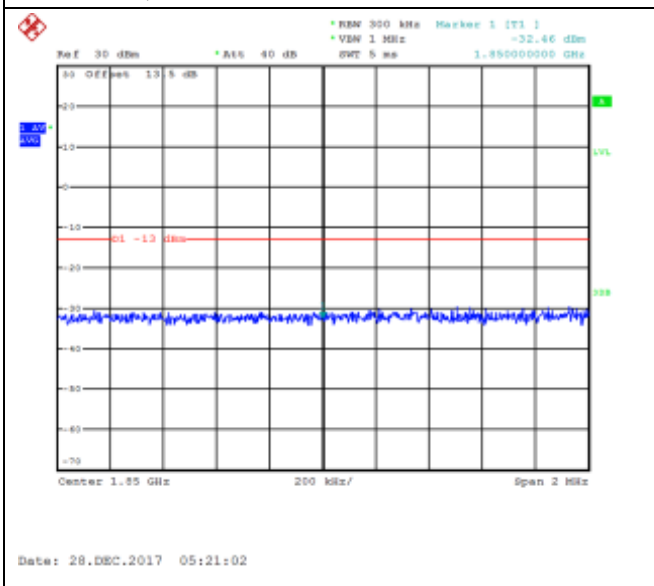

QPSK Low channel-25 RB offset 12