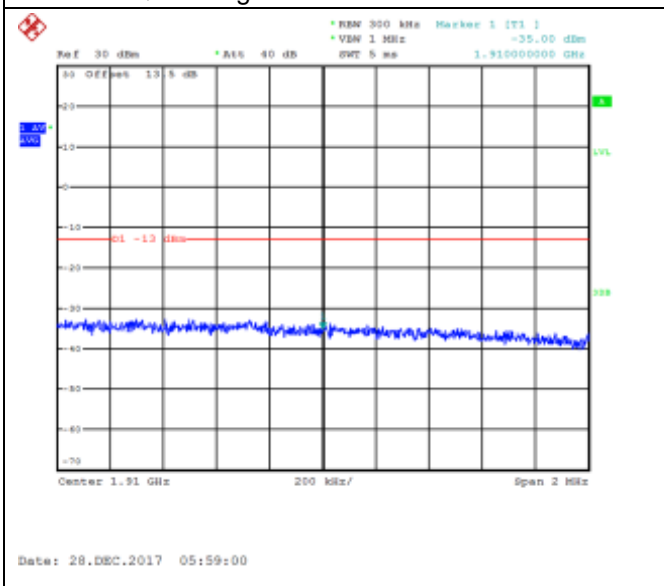

QPSK High channel-1 RB offset 74

16QAM High channel-1 RB offset 74

QPSK High channel-37 RB offset 0

16QAM High channel-37 RB offset 0

QPSK High channel-37 RB offset 18

16QAM High channel-37 RB offset 18

QPSK High channel-37 RB offset 38

16QAM High channel-37 RB offset 38

QPSK High channel-75 RB offset 0

16QAM High channel-75 RB offset 0

LTE FDD Band 2, Nominal Bandwidth: 20MHz

QPSK Low channel-1 RB offset 0

16QAM Low channel-1 RB offset 0