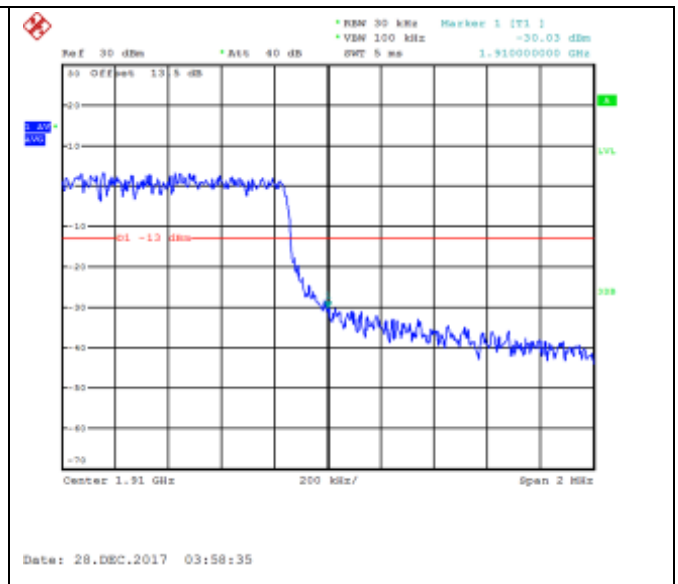

16QAM High channel-3 RB offset 3