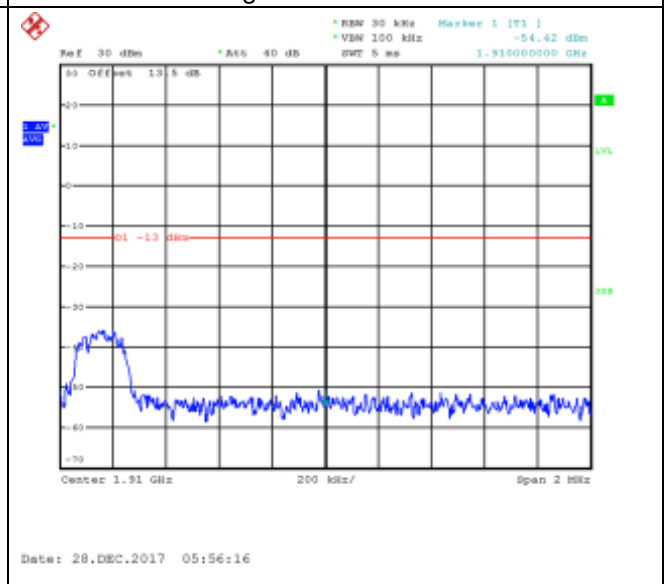

16QAM High channel-1 RB offset 74