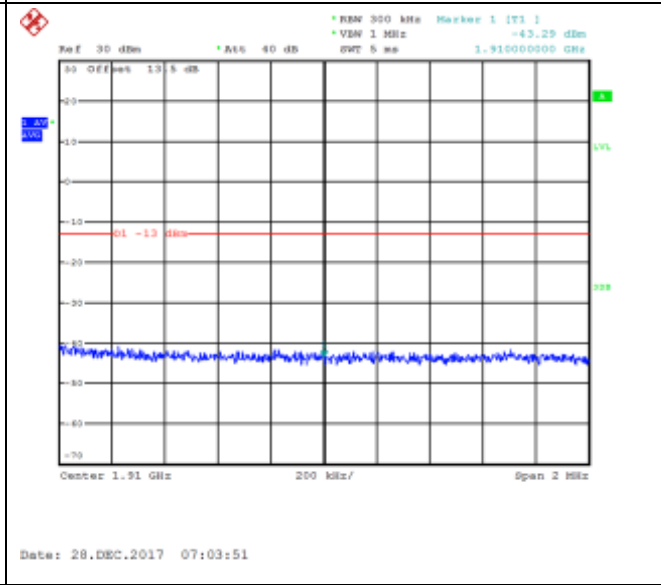

16QAM High channel-50 RB offset 0