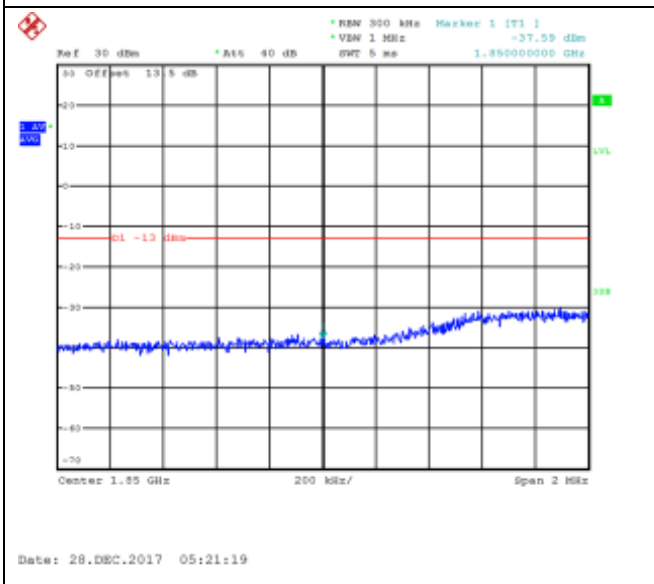

16QAM Low channel-1 RB offset 49

QPSK Low channel-25 RB offset 0

16QAM Low channel-25 RB offset 0

QPSK Low channel-25 RB offset 12

16QAM Low channel-25 RB offset 12

QPSK Low channel-25 RB offset 25

16QAM Low channel-25 RB offset 25