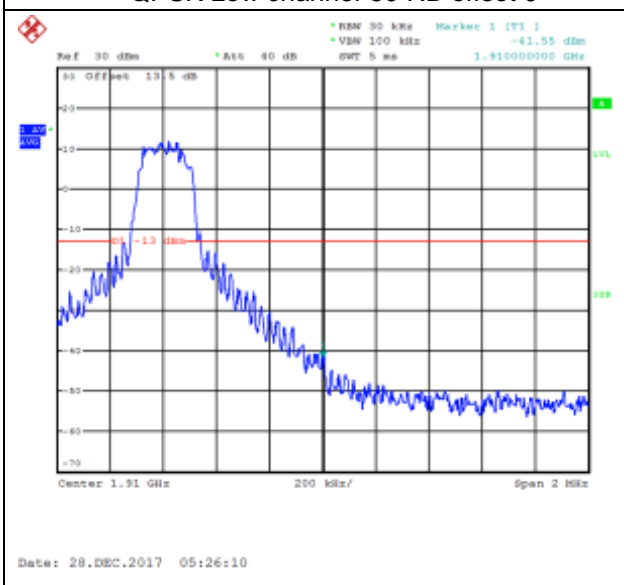

QPSK High channel-1 RB offset 0