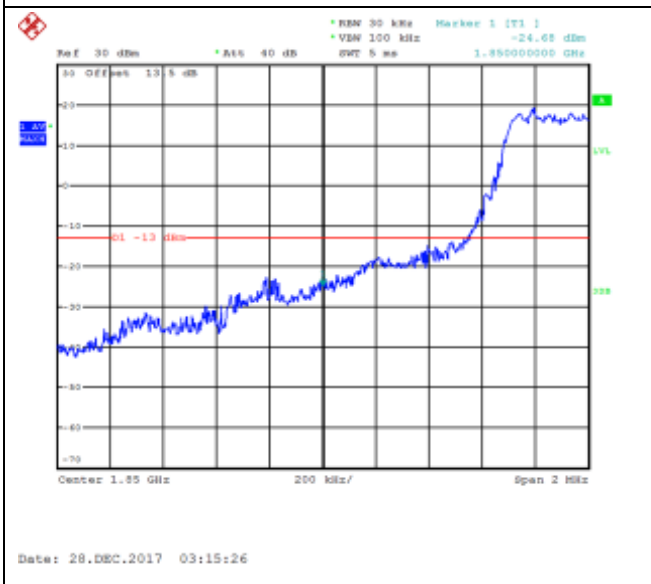

QPSK Low channel-3 RB offset 3