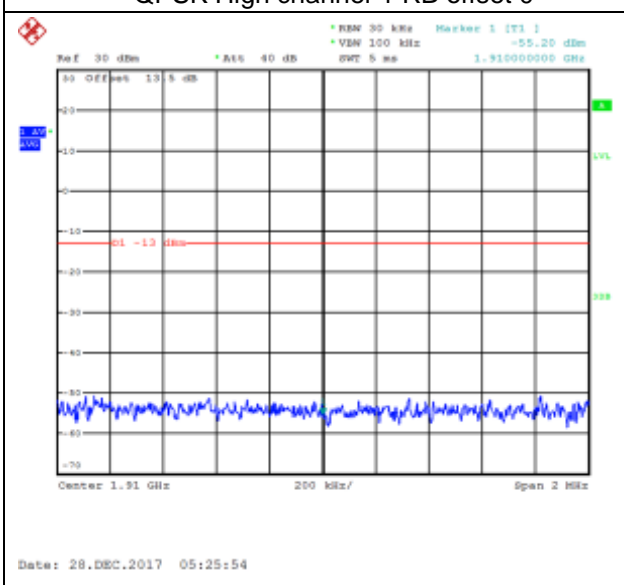

QPSK Low channel-50 RB offset 0

16QAM Low channel-50 RB offset 0

QPSK High channel-1 RB offset 0

16QAM High channel-1 RB offset 0

QPSK High channel-1 RB offset 24

16QAM High channel-1 RB offset 24

QPSK High channel-1 RB offset 49