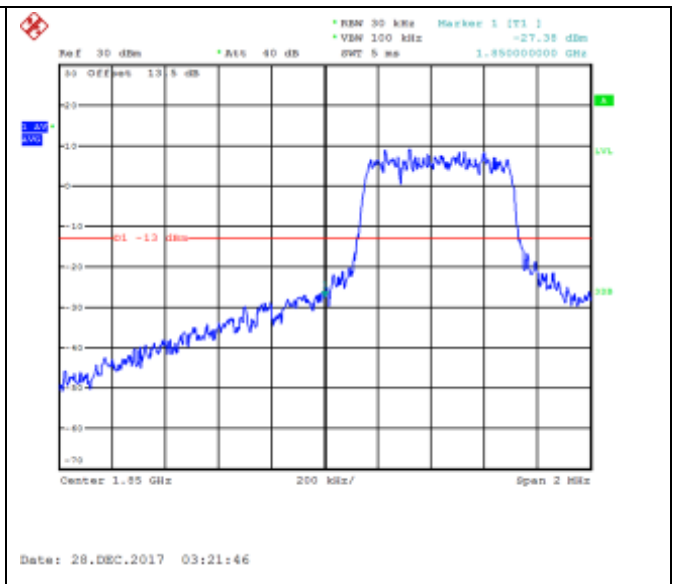

LTE FDD Band 2, Nominal Bandwidth: 1.4MHz

Date: 28.DEC.2017 02:57:39

Date: 28.DEC.2017 03:19:17

QPSK Low channel-1 RB offset 0

Date: 28.DEC.2017 03:04:55

16QAM Low channel-1 RB offset 0

Date: 28.DEC.2017 03:20:00

QPSK Low channel-1 RB offset 3

Date: 28.DEC.2017 03:06:33

16QAM Low channel-1 RB offset 3

Date: 28.DEC.2017 03:21:04

QPSK Low channel-1 RB offset 5

16QAM Low channel-1 RB offset 5

QPSK Low channel-3 RB offset 0