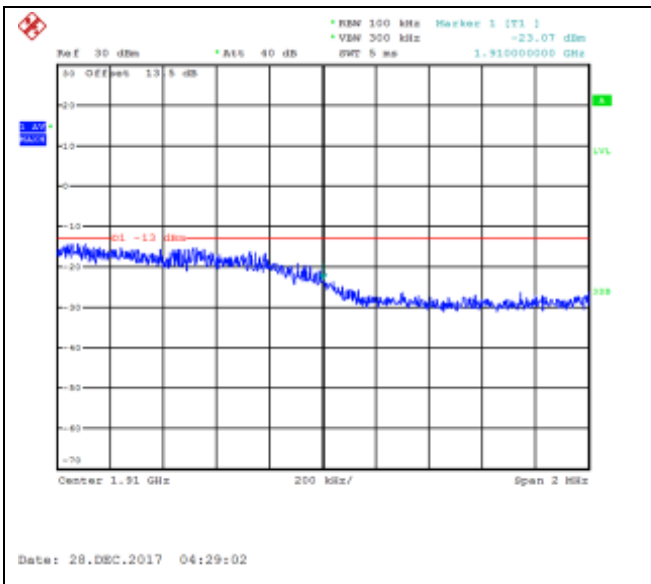

16QAM Low channel-15 RB offset 0

QPSK High channel-1 RB offset 0

16QAM High channel-1 RB offset 0

QPSK High channel-1 RB offset 7

16QAM High channel-1 RB offset 7

QPSK High channel-1 RB offset 14

16QAM High channel-1 RB offset 14