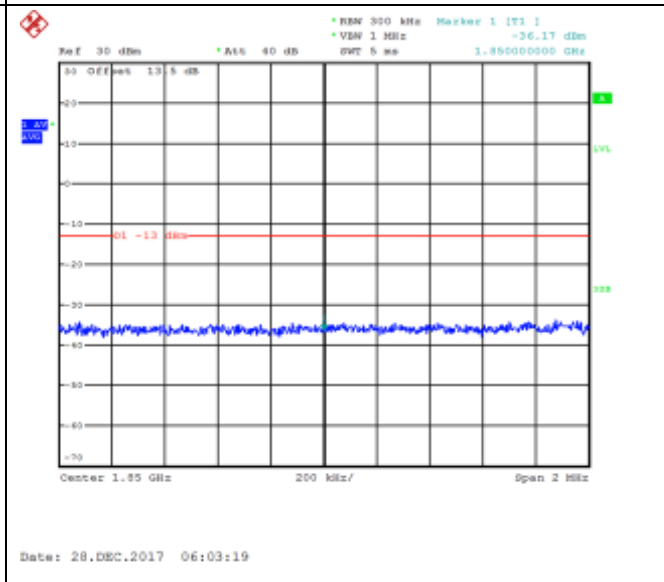

QPSK Low channel-1 RB offset 49

16QAM Low channel-1 RB offset 49

QPSK Low channel-1 RB offset 99

16QAM Low channel-1 RB offset 99

QPSK Low channel-50 RB offset 0

16QAM Low channel-50 RB offset 0

QPSK Low channel-50 RB offset 25