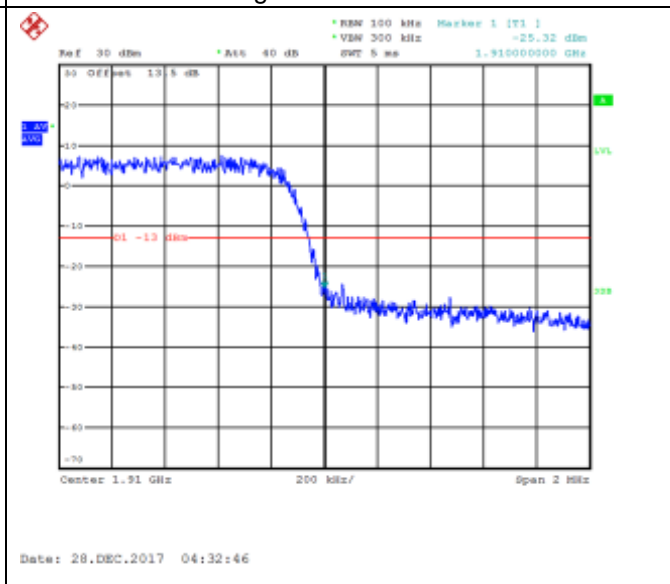

16QAM High channel-8 RB offset 7