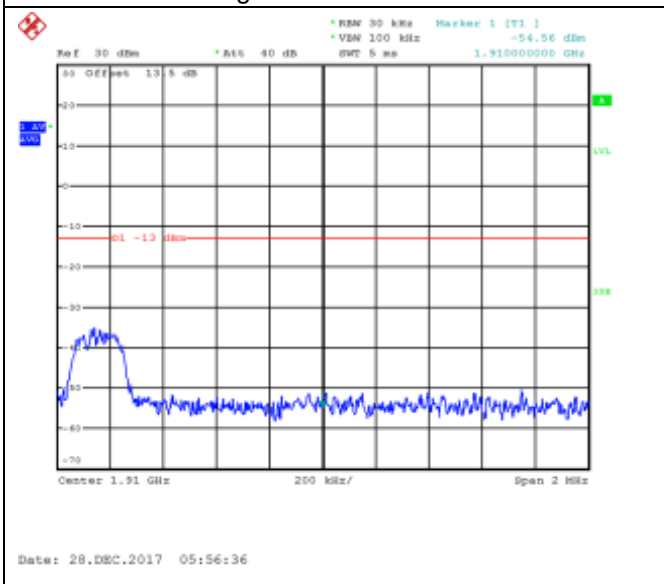

16QAM Low channel-37 RB offset 38

QPSK Low channel-75 RB offset 0

16QAM Low channel-75 RB offset 0

QPSK High channel-1 RB offset 0

16QAM High channel-1 RB offset 0

QPSK High channel-1 RB offset 37

16QAM High channel-1 RB offset 37