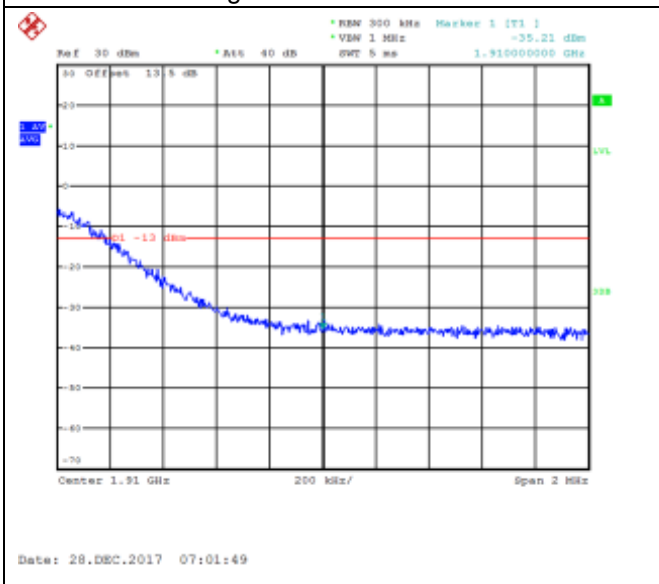

QPSK High channel-100 RB offset 0