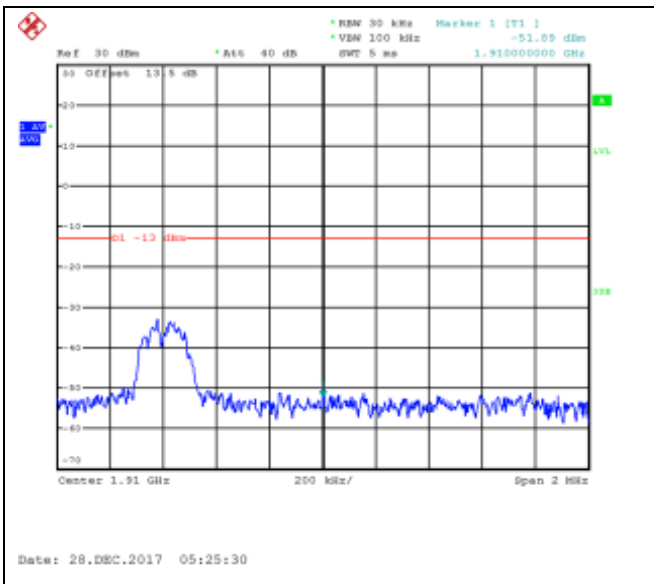

QPSK Low channel-50 RB offset 0

16QAM Low channel-50 RB offset 0

QPSK High channel-1 RB offset 0

16QAM High channel-1 RB offset 0

QPSK High channel-1 RB offset 24

16QAM High channel-1 RB offset 24

QPSK High channel-1 RB offset 49