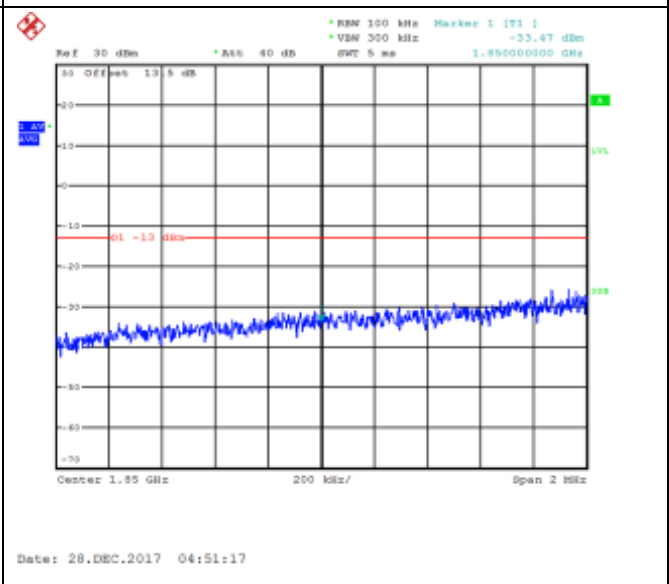

16QAM Low channel-12 RB offset 6