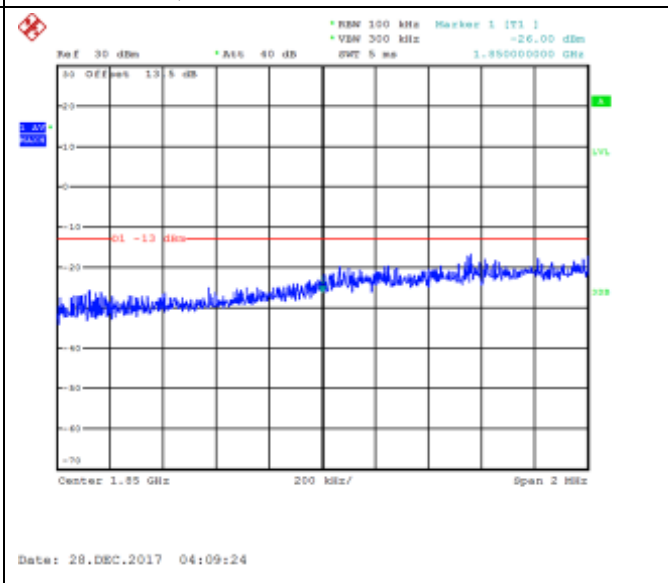

16QAM Low channel-8 RB offset 7