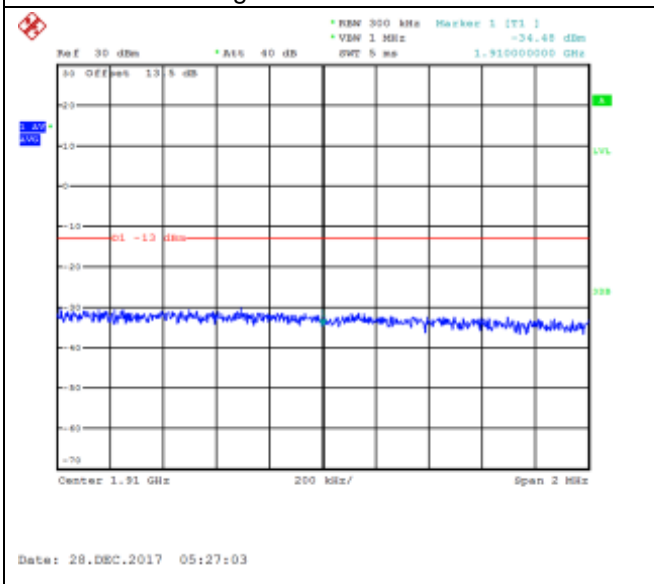

QPSK High channel-25 RB offset 12