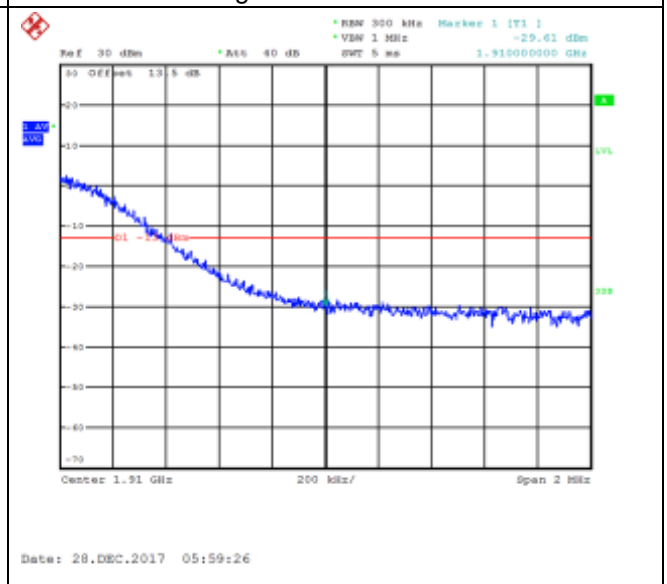

16QAM High channel-37 RB offset 38

QPSK High channel-75 RB offset 0

16QAM High channel-75 RB offset 0

LTE FDD Band 2, Nominal Bandwidth: 20MHz

QPSK Low channel-1 RB offset 0

16QAM Low channel-1 RB offset 0