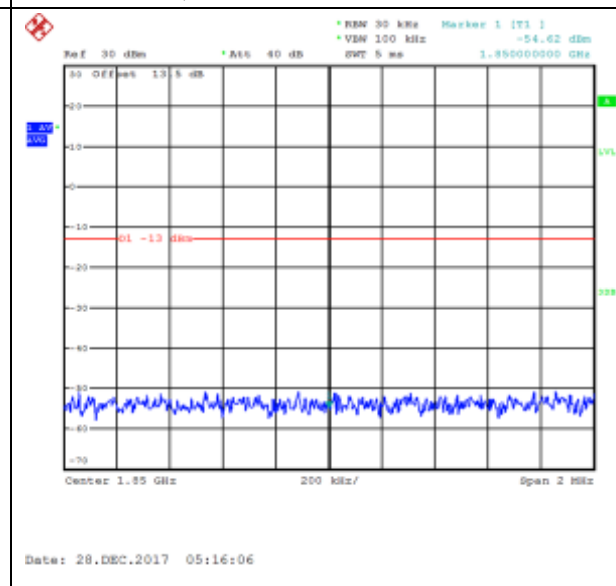

QPSK High channel-25 RB offset 0

16QAM High channel-25 RB offset 0

QPSK Low channel-1 RB offset 0

16QAM Low channel-1 RB offset 0

QPSK Low channel-1 RB offset 24

16QAM Low channel-1 RB offset 24

QPSK Low channel-1 RB offset 49