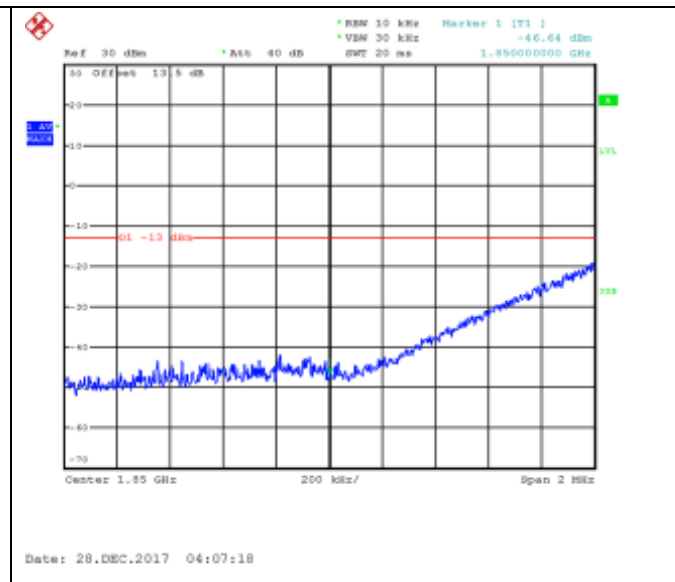

LTE FDD Band 2, Nominal Bandwidth: 3MHz

QPSK Low channel-1 RB offset 0

16QAM Low channel-1 RB offset 0

QPSK Low channel-1 RB offset 7

16QAM Low channel-1 RB offset 7

QPSK Low channel-1 RB offset 14

16QAM Low channel-1 RB offset 14