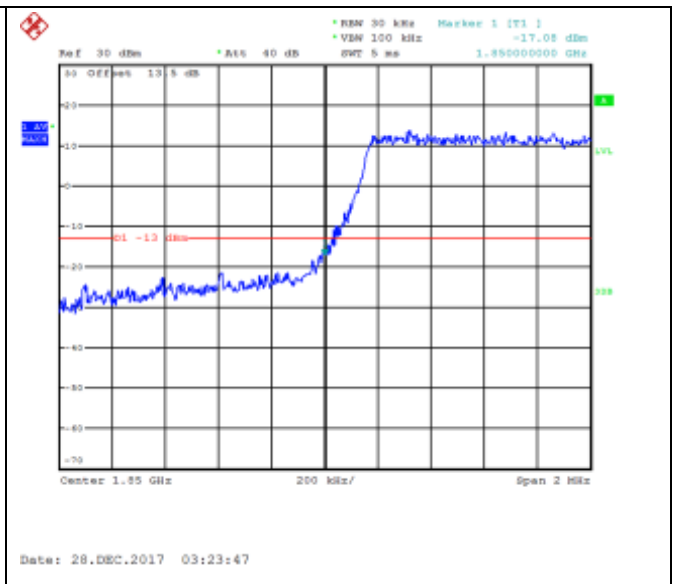

16QAM Low channel-3 RB offset 0

QPSK Low channel-3 RB offset 2

16QAM Low channel-3 RB offset 2

QPSK Low channel-3 RB offset 3

16QAM Low channel-3 RB offset 3

QPSK Low channel-6 RB offset 0

16QAM Low channel-6 RB offset 0