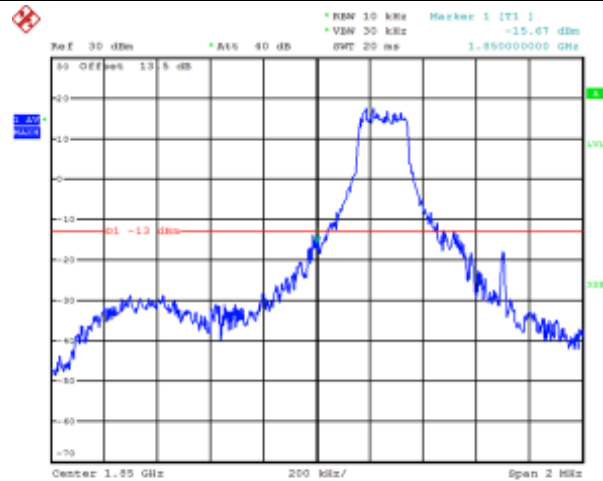

LTE FDD Band 2, Nominal Bandwidth: 1.4MHz

Date: 28.DEC.2017 02:57:39

Date: 28.DEC.2017 03:19:17

QPSK Low channel-1 RB offset 0

Date: 28.DEC.2017 03:04:55

16QAM Low channel-1 RB offset 0

Date: 28.DEC.2017 03:20:00