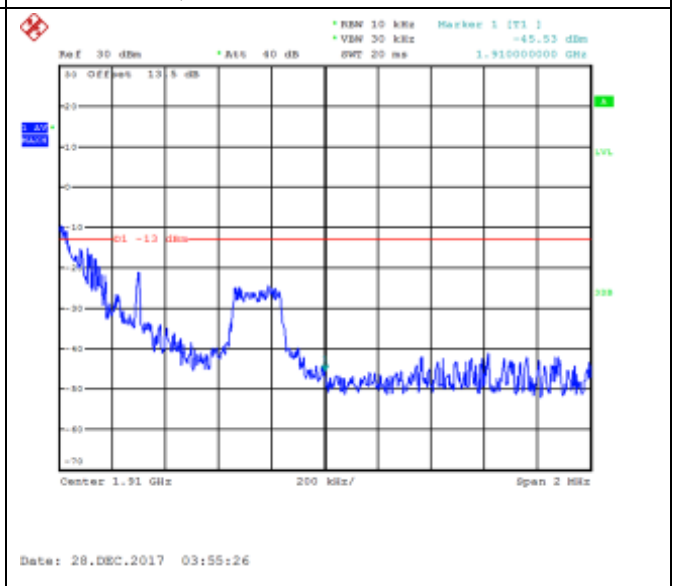

16QAM High channel-1 RB offset 0