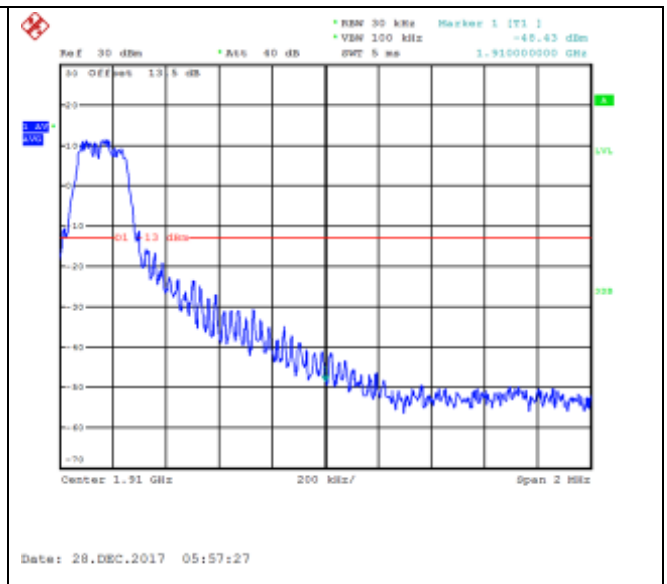

16QAM Low channel-37 RB offset 38

QPSK Low channel-75 RB offset 0

16QAM Low channel-75 RB offset 0

QPSK High channel-1 RB offset 0

16QAM High channel-1 RB offset 0

QPSK High channel-1 RB offset 37

16QAM High channel-1 RB offset 37