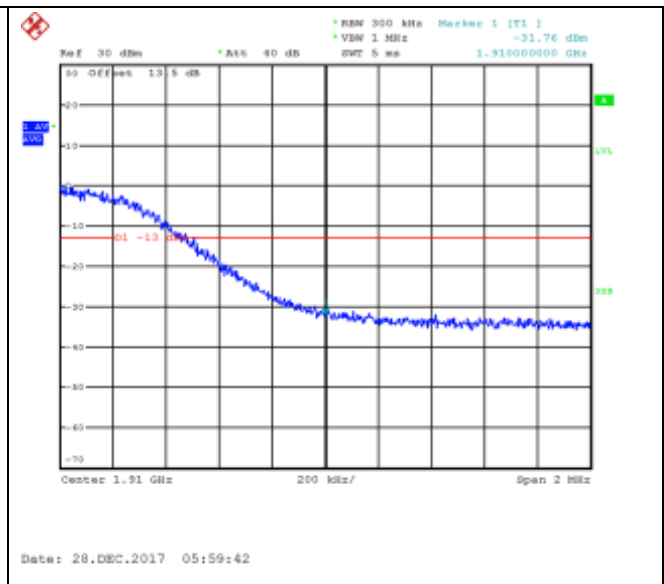

16QAM High channel-37 RB offset 38

QPSK High channel-75 RB offset 0

16QAM High channel-75 RB offset 0

LTE FDD Band 2, Nominal Bandwidth: 20MHz

QPSK Low channel-1 RB offset 0

16QAM Low channel-1 RB offset 0