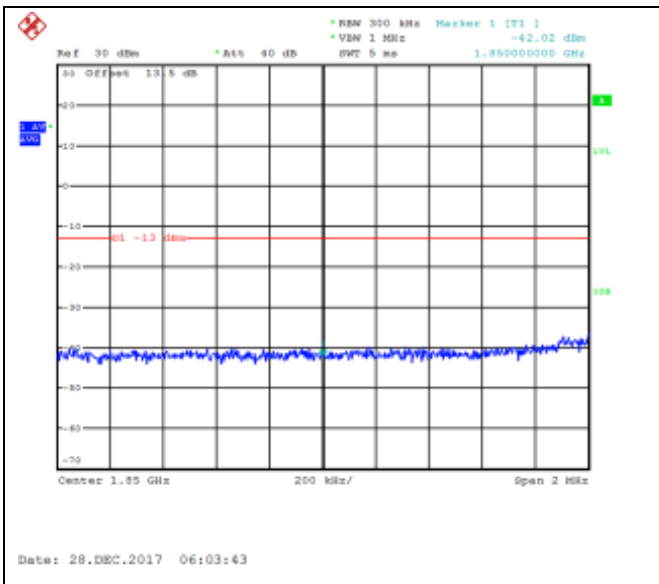

QPSK Low channel-50 RB offset 50