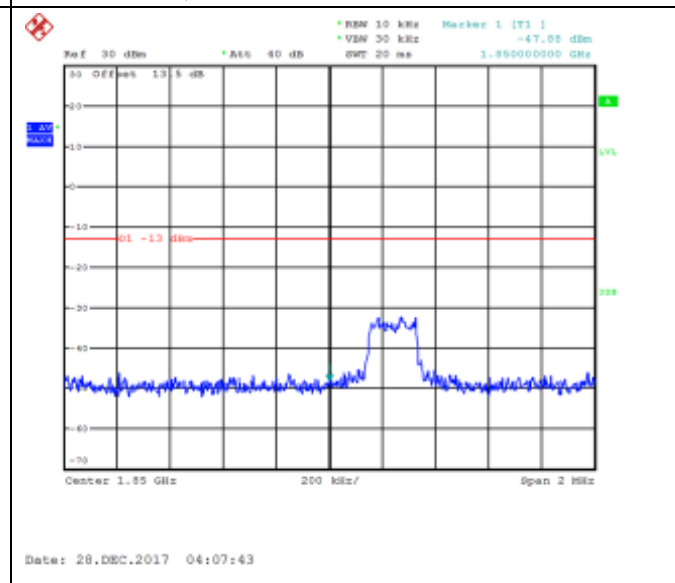

LTE FDD Band 2, Nominal Bandwidth: 3MHz

QPSK Low channel-1 RB offset 0

16QAM Low channel-1 RB offset 0

QPSK Low channel-1 RB offset 7

16QAM Low channel-1 RB offset 7

QPSK Low channel-1 RB offset 14

16QAM Low channel-1 RB offset 14