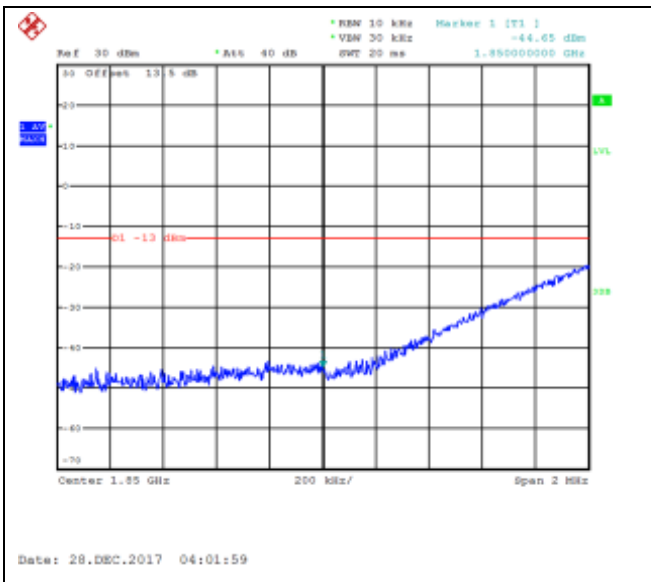

LTE FDD Band 2, Nominal Bandwidth: 3MHz

QPSK Low channel-1 RB offset 0

16QAM Low channel-1 RB offset 0

QPSK Low channel-1 RB offset 7

16QAM Low channel-1 RB offset 7

QPSK Low channel-1 RB offset 14

16QAM Low channel-1 RB offset 14