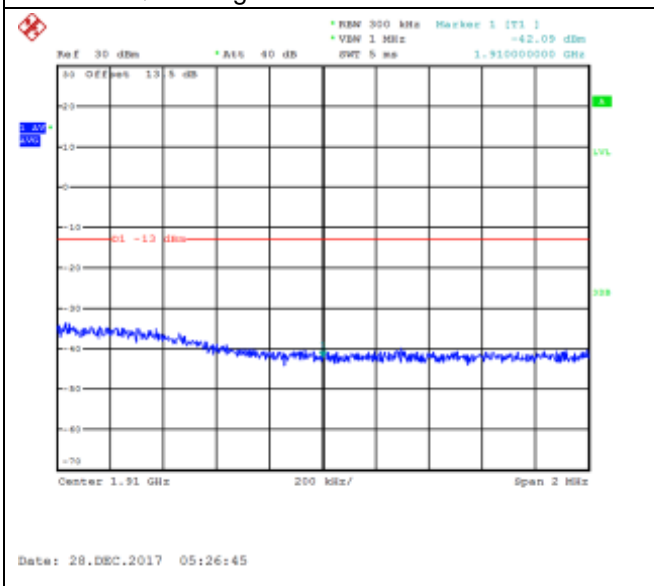

QPSK High channel-25 RB offset 0