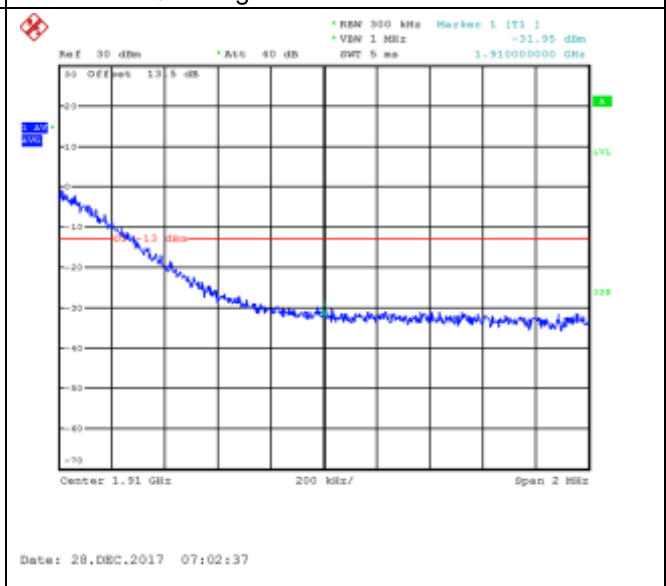

16QAM High channel-50 RB offset 50