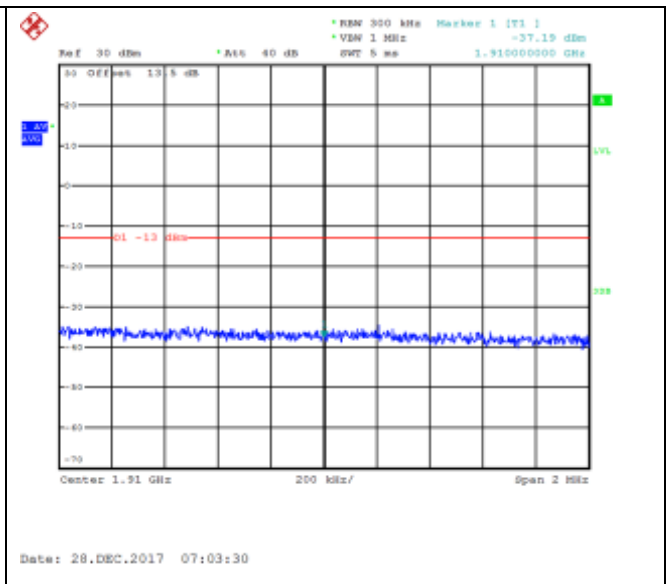

QPSK High channel-1 RB offset 49

16QAM High channel-1 RB offset 49

QPSK High channel-1 RB offset 99

16QAM High channel-1 RB offset 99

QPSK High channel-50 RB offset 0

16QAM High channel-50 RB offset 0

QPSK High channel-50 RB offset 25