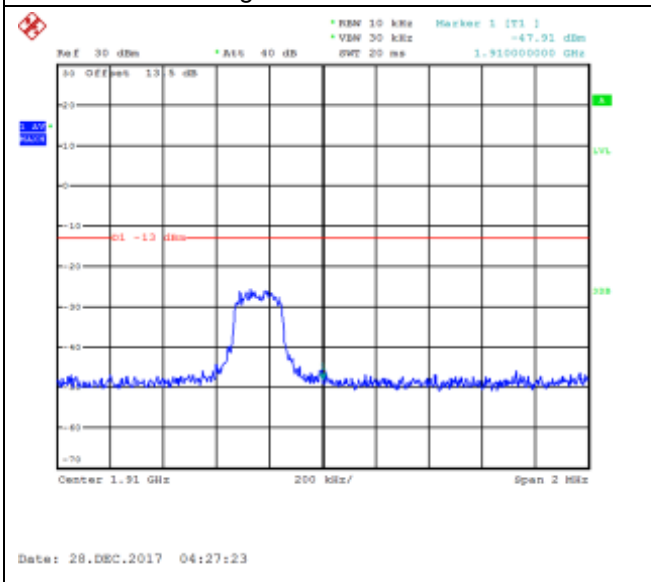

16QAM Low channel-15 RB offset 0

QPSK High channel-1 RB offset 0

16QAM High channel-1 RB offset 0

QPSK High channel-1 RB offset 7

16QAM High channel-1 RB offset 7

QPSK High channel-1 RB offset 14

16QAM High channel-1 RB offset 14