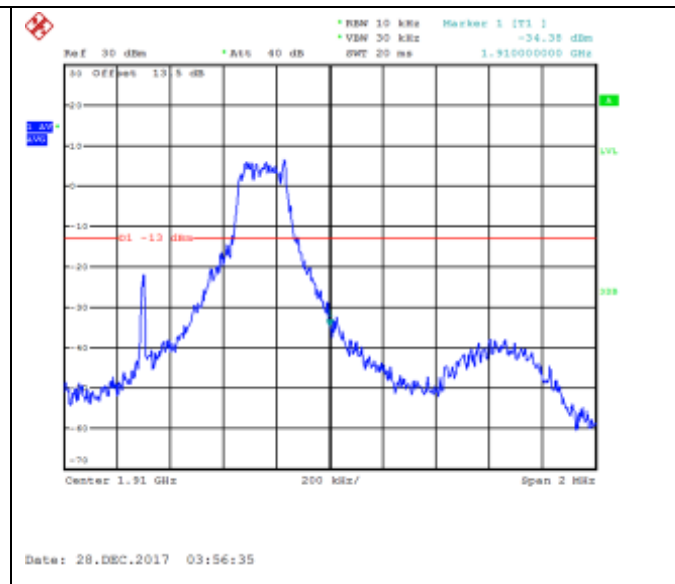

QPSK High channel-1 RB offset 0

16QAM High channel-1 RB offset 0

QPSK High channel-1 RB offset 3

16QAM High channel-1 RB offset 3

QPSK High channel-1 RB offset 5

16QAM High channel-1 RB offset 5

QPSK High channel-3 RB offset 0