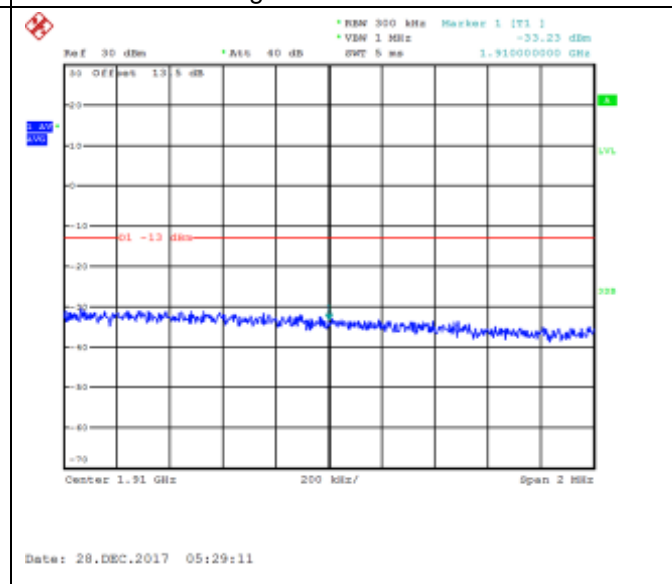

16QAM High channel-25 RB offset 12