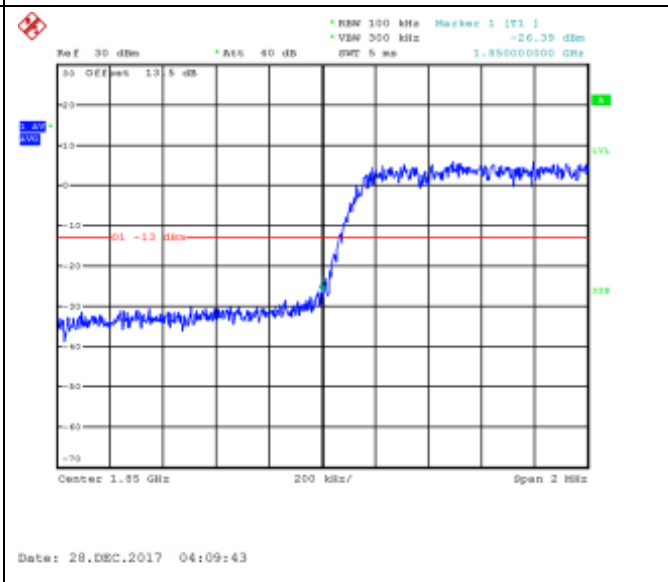

LTE FDD Band 2, Nominal Bandwidth: 3MHz

QPSK Low channel-1 RB offset 0

16QAM Low channel-1 RB offset 0

QPSK Low channel-1 RB offset 7

16QAM Low channel-1 RB offset 7

QPSK Low channel-1 RB offset 14

16QAM Low channel-1 RB offset 14

QPSK Low channel-8 RB offset 0

16QAM Low channel-8 RB offset 0

QPSK Low channel-8 RB offset 4

16QAM Low channel-8 RB offset 4

QPSK Low channel-8 RB offset 7

16QAM Low channel-8 RB offset 7

QPSK Low channel-15 RB offset 0