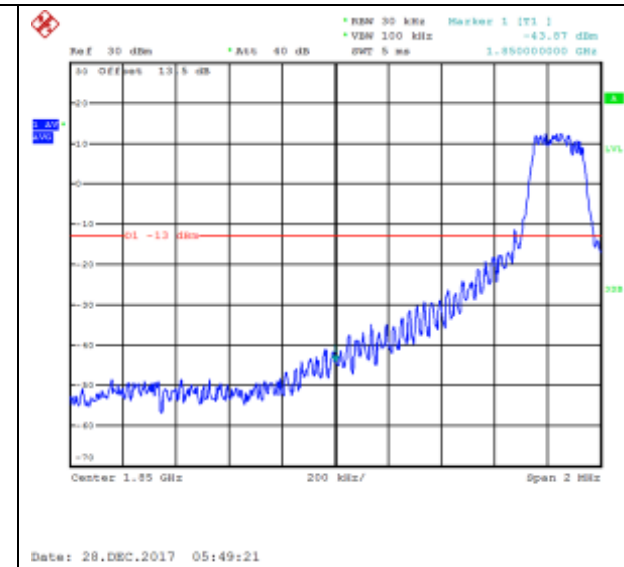

QPSK High channel-50 RB offset 0

16QAM High channel-50 RB offset 0

LTE FDD Band 2, Nominal Bandwidth: 15MHz

QPSK Low channel-1 RB offset 0

16QAM Low channel-1 RB offset 0

QPSK Low channel-1 RB offset 37

16QAM Low channel-1 RB offset 37