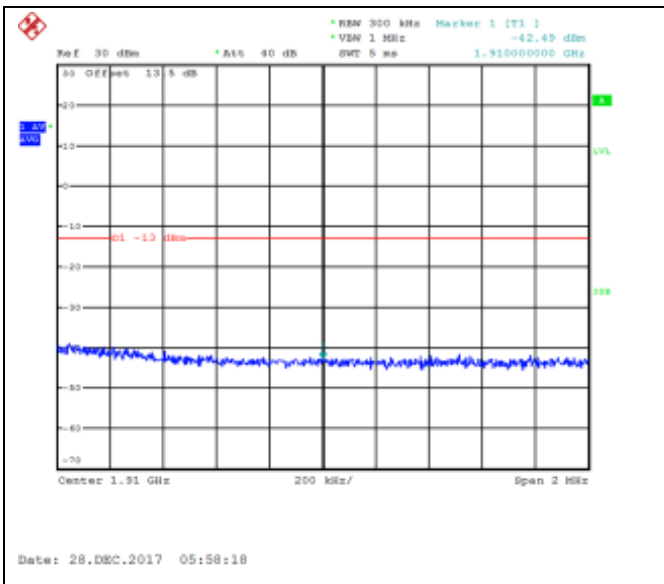

QPSK High channel-37 RB offset 0