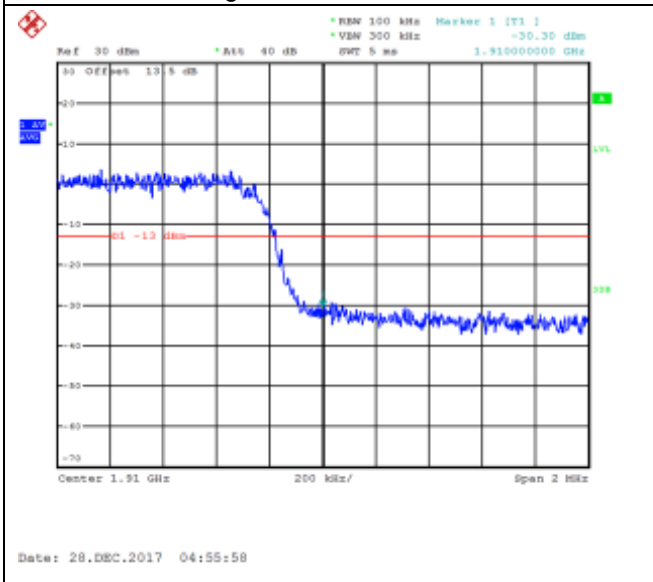

16QAM High channel-1 RB offset 24

QPSK High channel-12 RB offset 0

16QAM High channel-12 RB offset 0

QPSK High channel-12 RB offset 6

16QAM High channel-12 RB offset 6

QPSK High channel-12 RB offset 13

16QAM High channel-12 RB offset 13