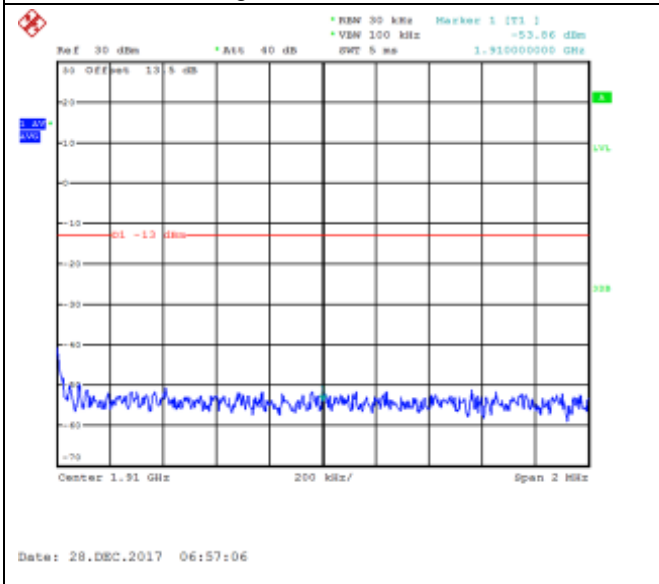

QPSK High channel-1 RB offset 99