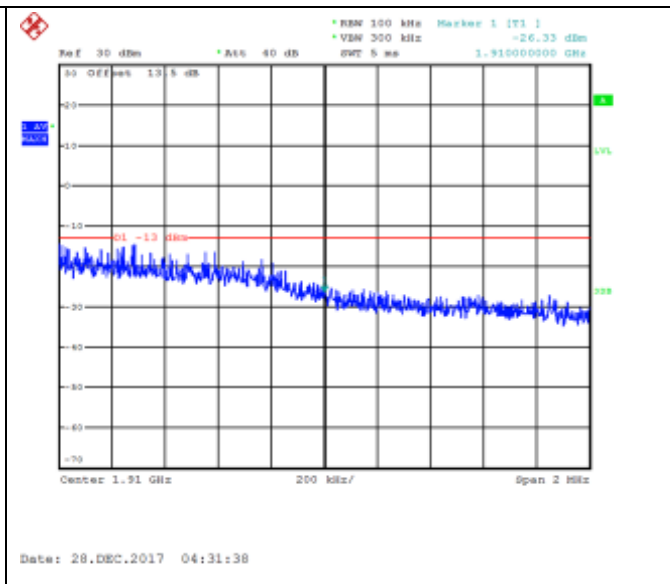

16QAM High channel-8 RB offset 0