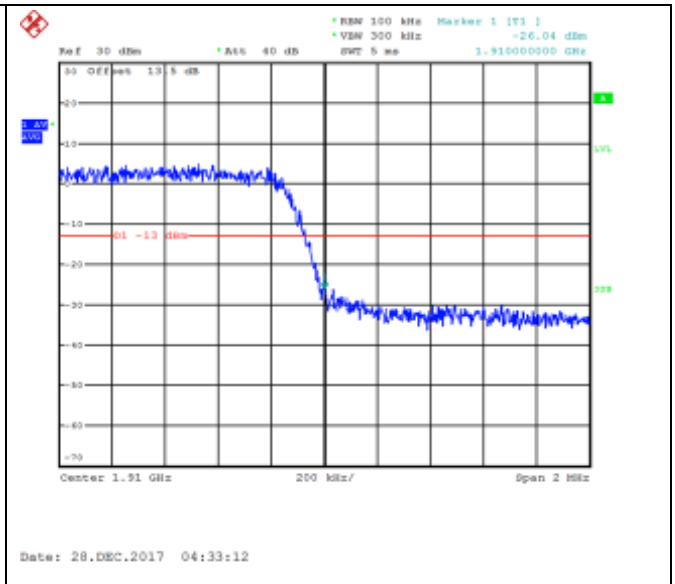

16QAM High channel-15 RB offset 0