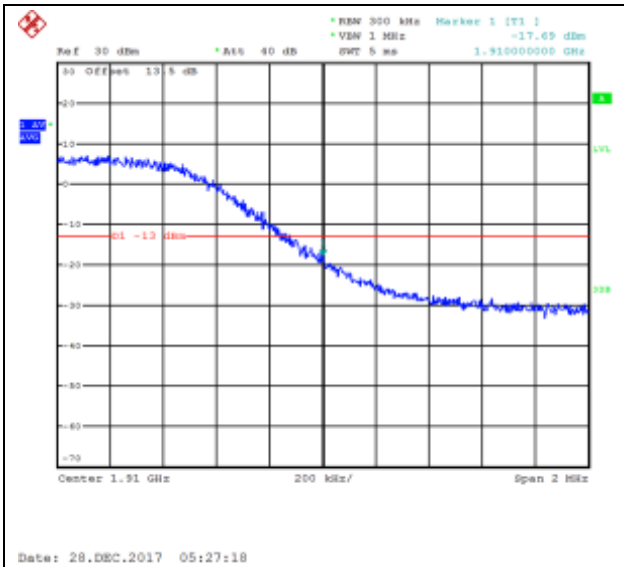

QPSK High channel-25 RB offset 25