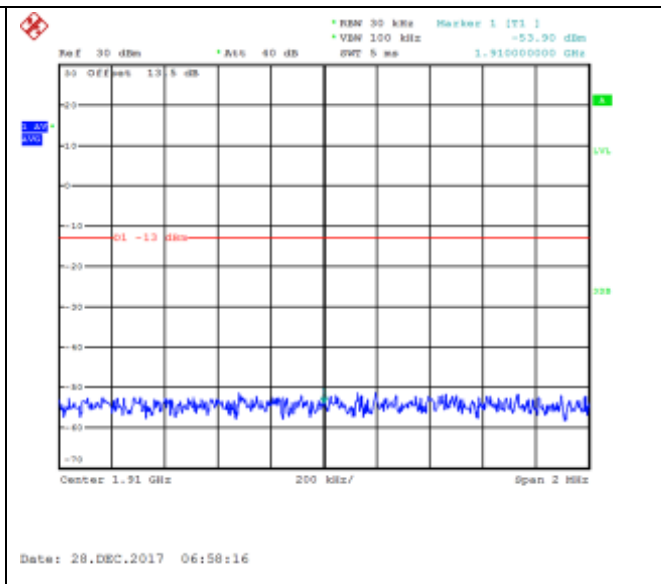

16QAM Low channel-50 RB offset 25

QPSK Low channel-50 RB offset 50

16QAM Low channel-50 RB offset 50

QPSK Low channel-100 RB offset 0

16QAM Low channel-100 RB offset 0

QPSK High channel-1 RB offset 0

16QAM High channel-1 RB offset 0