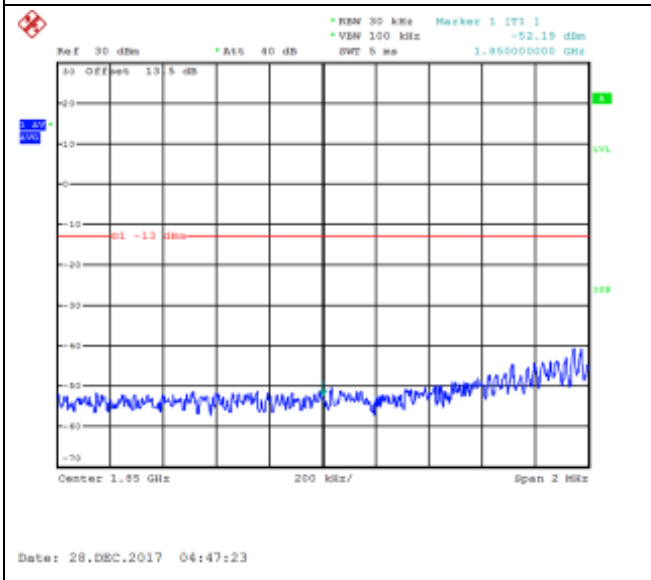

16QAM High channel-15 RB offset 0

LTE FDD Band 2, Nominal Bandwidth: 5MHz

QPSK Low channel-1 RB offset 0

16QAM Low channel-1 RB offset 0

QPSK Low channel-1 RB offset 12

16QAM Low channel-1 RB offset 12

QPSK Low channel-1 RB offset 25