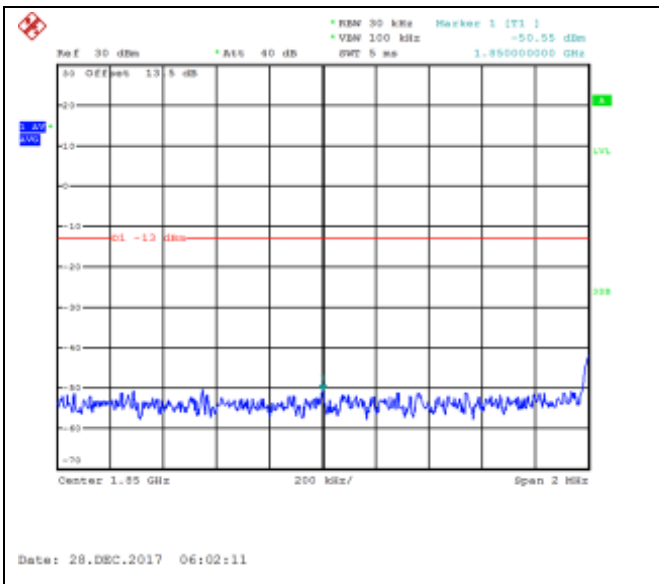

QPSK Low channel-1 RB offset 99