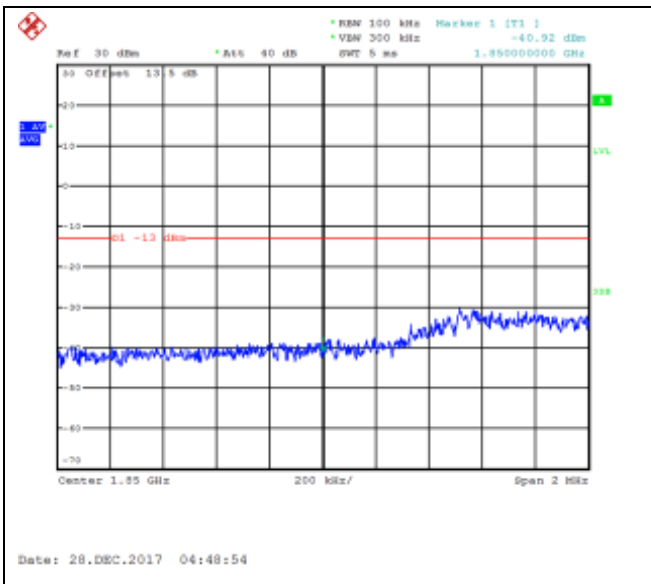

QPSK Low channel-12 RB offset 13