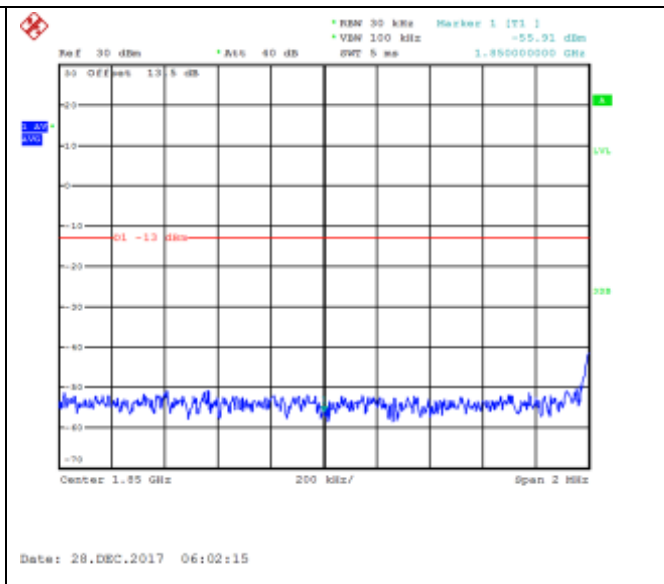

16QAM Low channel-1 RB offset 99