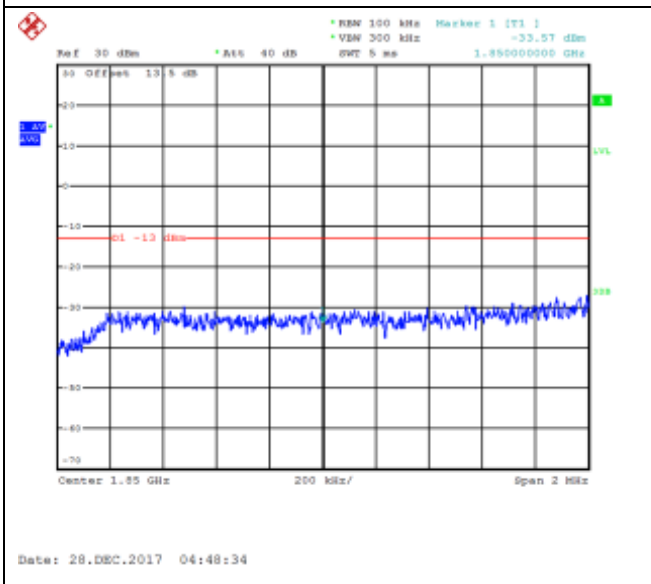

QPSK Low channel-12 RB offset 6