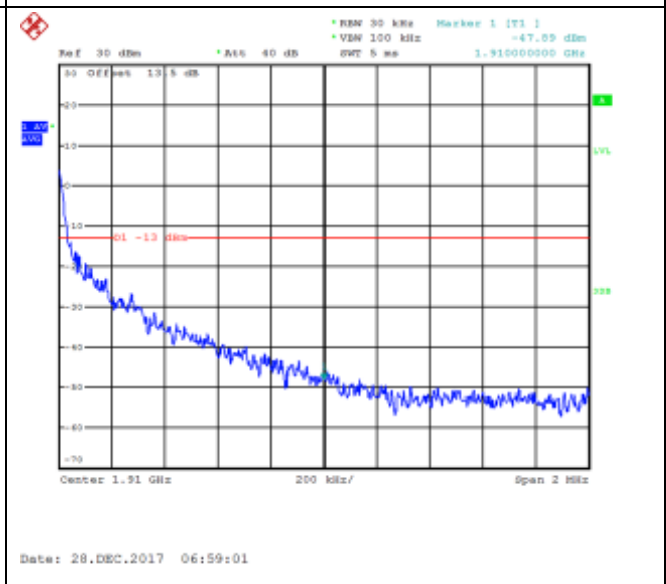

16QAM Low channel-50 RB offset 25

QPSK Low channel-50 RB offset 50

16QAM Low channel-50 RB offset 50

QPSK Low channel-100 RB offset 0

16QAM Low channel-100 RB offset 0

QPSK High channel-1 RB offset 0

16QAM High channel-1 RB offset 0