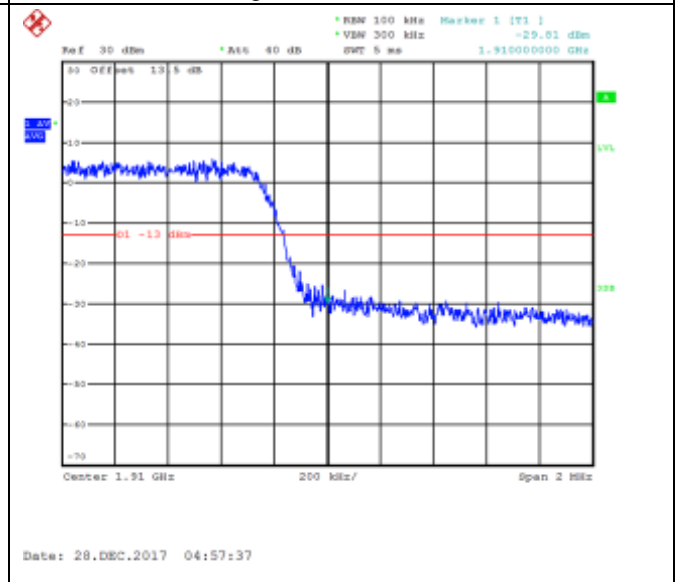

16QAM High channel-1 RB offset 24

QPSK High channel-12 RB offset 0

16QAM High channel-12 RB offset 0

QPSK High channel-12 RB offset 6

16QAM High channel-12 RB offset 6

QPSK High channel-12 RB offset 13

16QAM High channel-12 RB offset 13