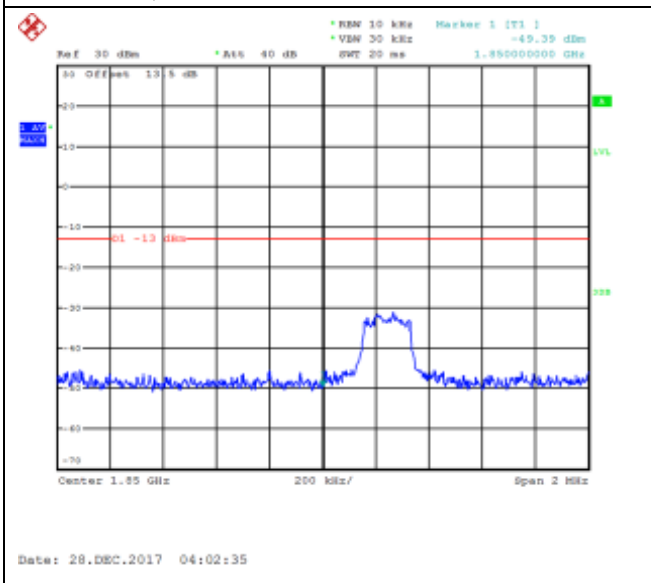

LTE FDD Band 2, Nominal Bandwidth: 3MHz

QPSK Low channel-1 RB offset 0

16QAM Low channel-1 RB offset 0

QPSK Low channel-1 RB offset 7

16QAM Low channel-1 RB offset 7

QPSK Low channel-1 RB offset 14

16QAM Low channel-1 RB offset 14