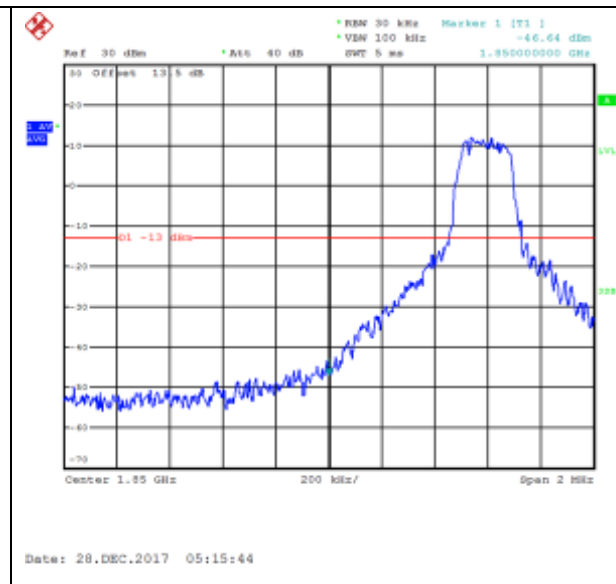

16QAM Low channel-1 RB offset 0