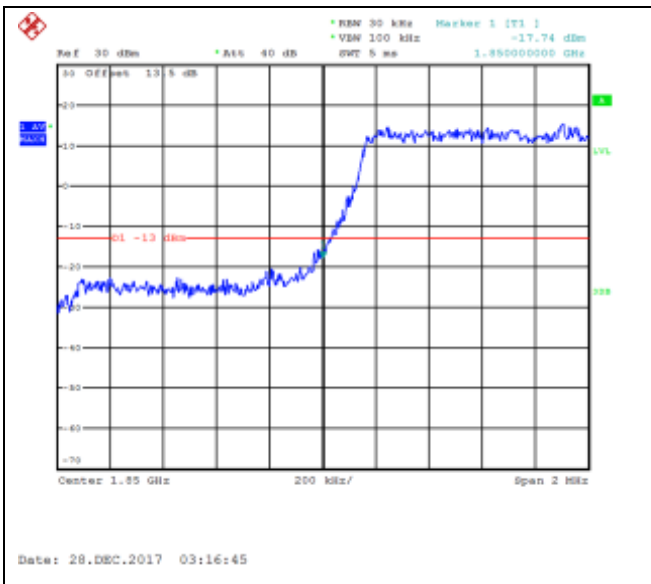

LTE FDD Band 2, Nominal Bandwidth: 1.4MHz

Date: 28.DEC.2017 02:57:39

Date: 28.DEC.2017 03:19:17

QPSK Low channel-1 RB offset 0

Date: 28.DEC.2017 03:04:55

16QAM Low channel-1 RB offset 0

Date: 28.DEC.2017 03:20:00

16QAM Low channel-3 RB offset 0

QPSK Low channel-3 RB offset 2

16QAM Low channel-3 RB offset 2

QPSK Low channel-3 RB offset 3

16QAM Low channel-3 RB offset 3

QPSK Low channel-6 RB offset 0

16QAM Low channel-6 RB offset 0

QPSK High channel-1 RB offset 0

16QAM High channel-1 RB offset 0

QPSK High channel-1 RB offset 3

16QAM High channel-1 RB offset 3

QPSK High channel-1 RB offset 5

16QAM High channel-1 RB offset 5

QPSK High channel-3 RB offset 0