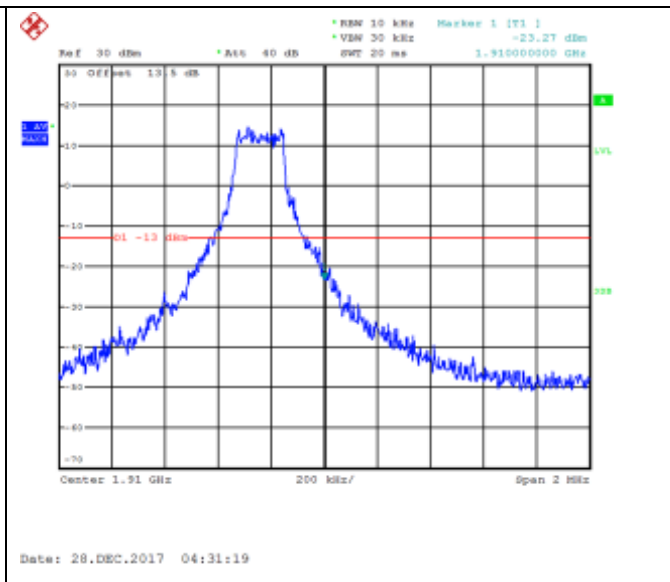

16QAM High channel-1 RB offset 0