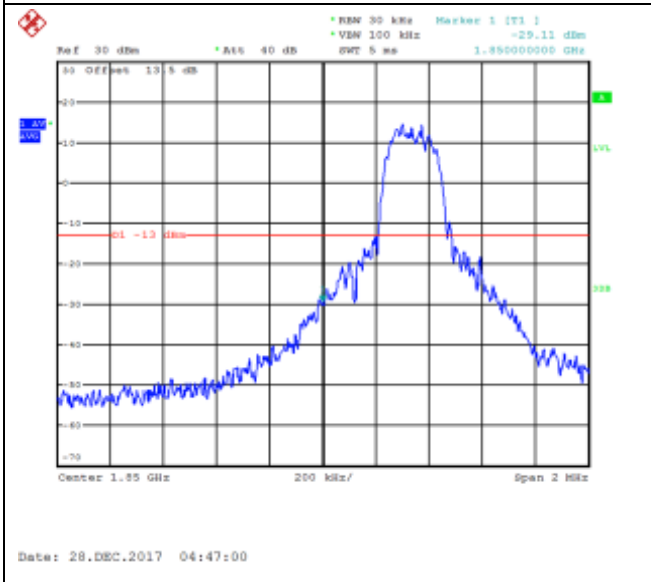

16QAM High channel-15 RB offset 0

LTE FDD Band 2, Nominal Bandwidth: 5MHz

QPSK Low channel-1 RB offset 0

16QAM Low channel-1 RB offset 0

QPSK Low channel-1 RB offset 12

16QAM Low channel-1 RB offset 12

QPSK Low channel-1 RB offset 25