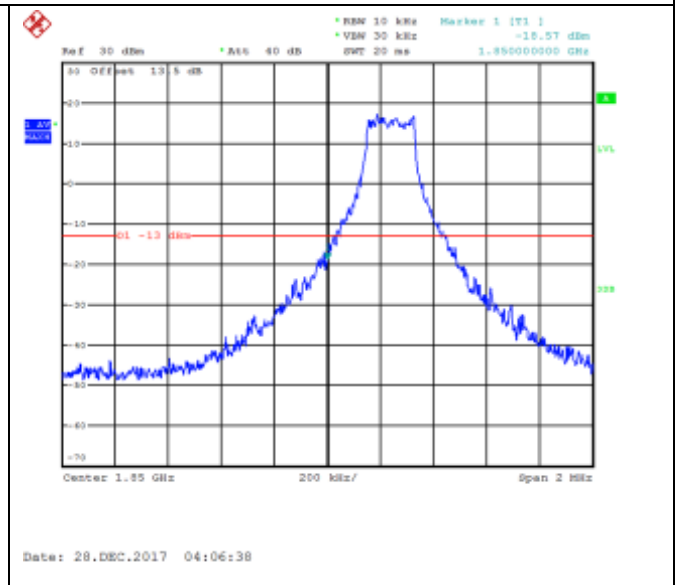

LTE FDD Band 2, Nominal Bandwidth: 3MHz

QPSK Low channel-1 RB offset 0

16QAM Low channel-1 RB offset 0

QPSK Low channel-1 RB offset 7

16QAM Low channel-1 RB offset 7

QPSK Low channel-1 RB offset 14

16QAM Low channel-1 RB offset 14