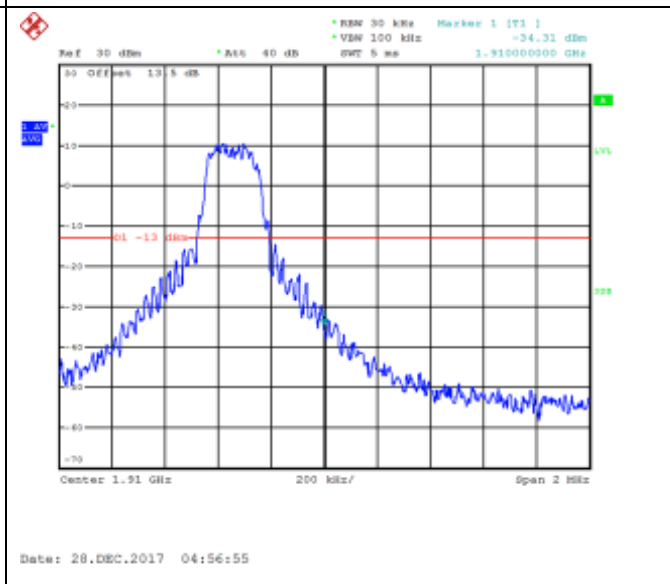

16QAM High channel-1 RB offset 0