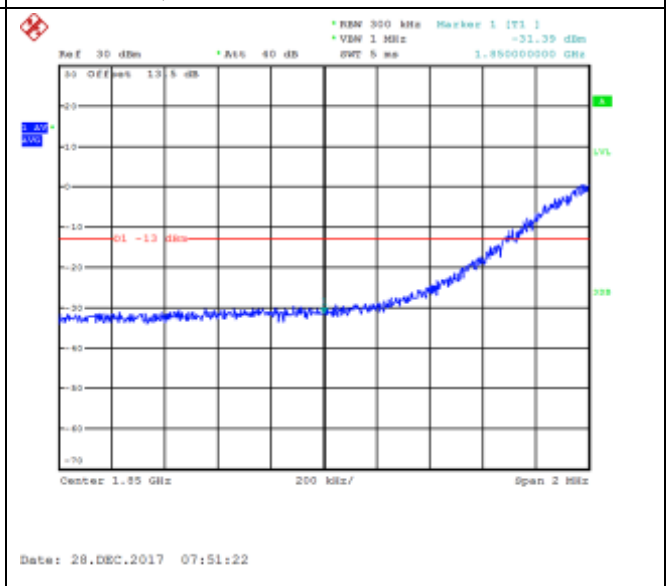

16QAM Low channel-50 RB offset 25

QPSK Low channel-50 RB offset 50

16QAM Low channel-50 RB offset 50

QPSK Low channel-100 RB offset 0

16QAM Low channel-100 RB offset 0

QPSK High channel-1 RB offset 0

16QAM High channel-1 RB offset 0