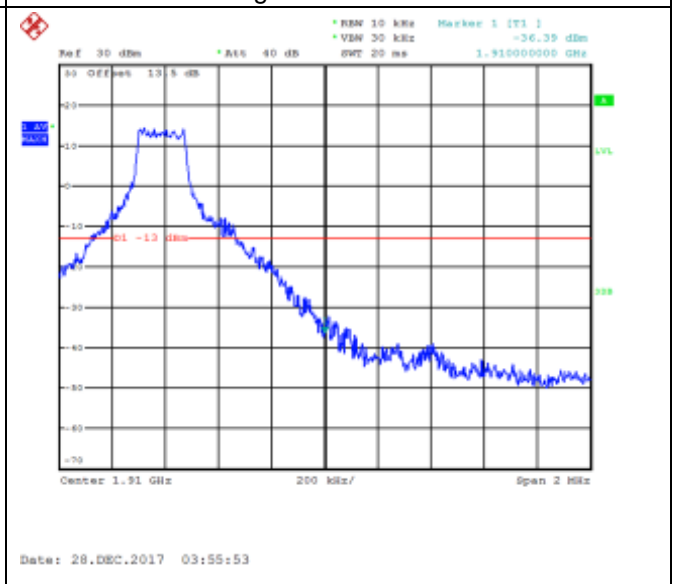

16QAM High channel-1 RB offset 3