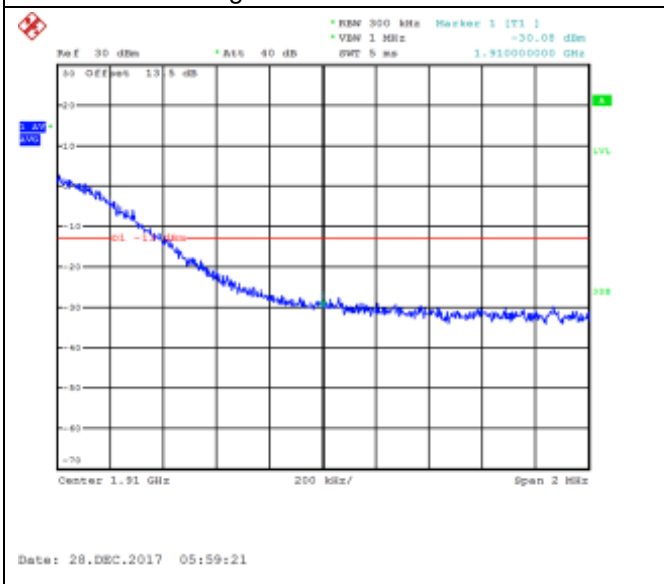

QPSK High channel-1 RB offset 74

16QAM High channel-1 RB offset 74

QPSK High channel-37 RB offset 0

16QAM High channel-37 RB offset 0

QPSK High channel-37 RB offset 18

16QAM High channel-37 RB offset 18

QPSK High channel-37 RB offset 38