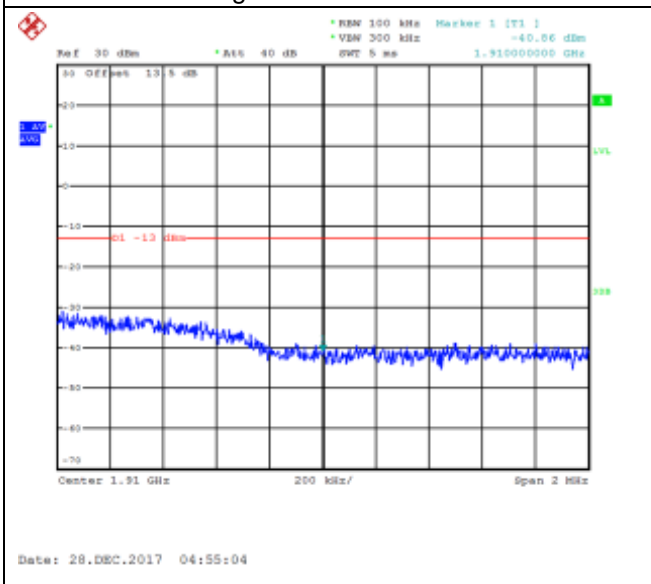

QPSK High channel-12 RB offset 0