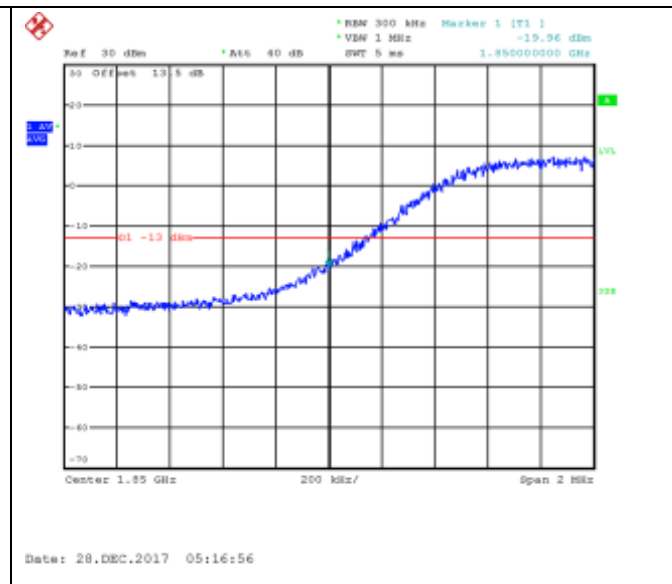

16QAM Low channel-25 RB offset 0