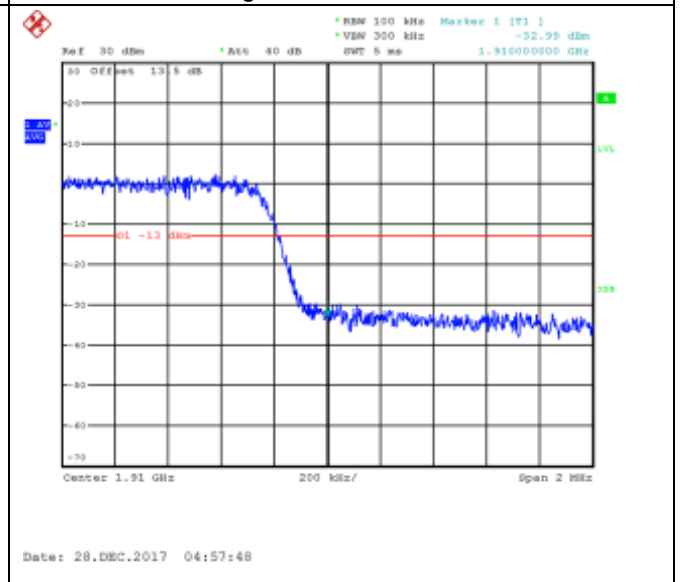

16QAM High channel-25 RB offset 0