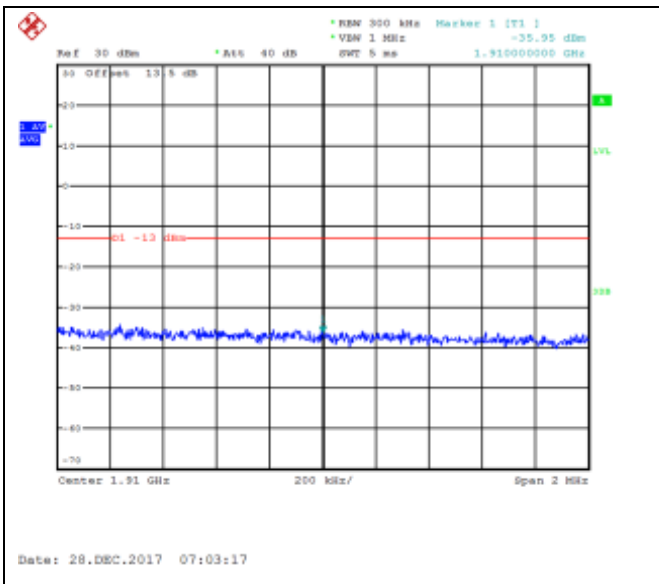

QPSK High channel-1 RB offset 49

16QAM High channel-1 RB offset 49

QPSK High channel-1 RB offset 99

16QAM High channel-1 RB offset 99

QPSK High channel-50 RB offset 0

16QAM High channel-50 RB offset 0

QPSK High channel-50 RB offset 25