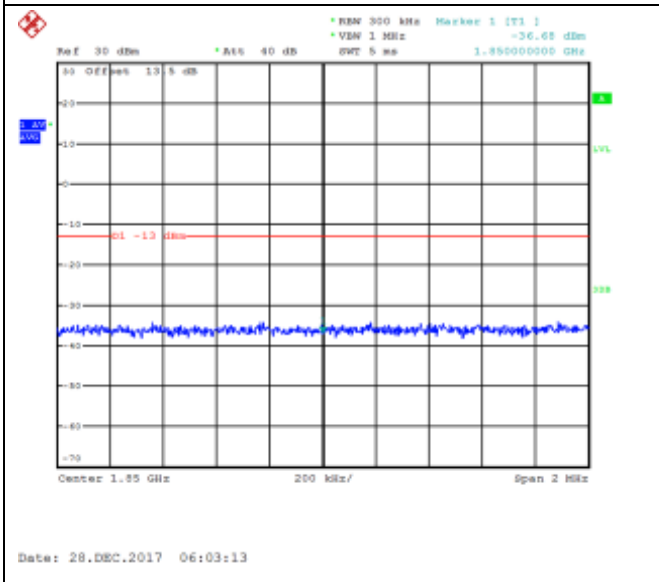

QPSK Low channel-1 RB offset 49

16QAM Low channel-1 RB offset 49

QPSK Low channel-1 RB offset 99

16QAM Low channel-1 RB offset 99

QPSK Low channel-50 RB offset 0

16QAM Low channel-50 RB offset 0

QPSK Low channel-50 RB offset 25