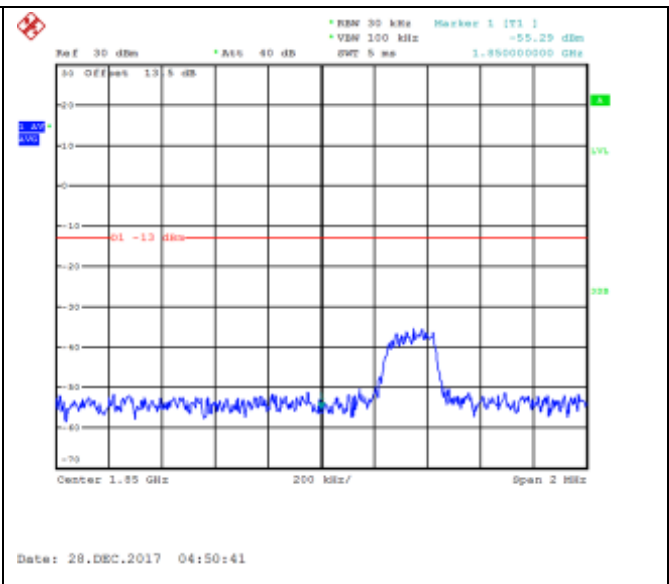

16QAM High channel-15 RB offset 0

LTE FDD Band 2, Nominal Bandwidth: 5MHz

QPSK Low channel-1 RB offset 0

16QAM Low channel-1 RB offset 0

QPSK Low channel-1 RB offset 12

16QAM Low channel-1 RB offset 12

QPSK Low channel-1 RB offset 25