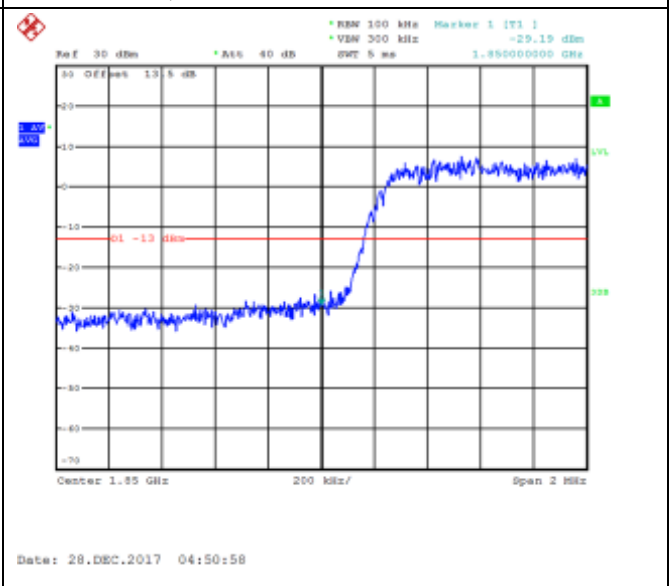

16QAM Low channel-12 RB offset 0