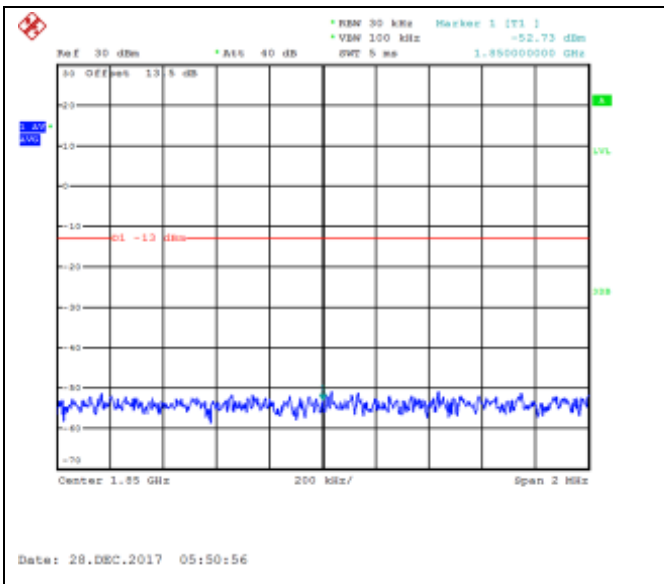

QPSK High channel-50 RB offset 0

16QAM High channel-50 RB offset 0

LTE FDD Band 2, Nominal Bandwidth: 15MHz

QPSK Low channel-1 RB offset 0

16QAM Low channel-1 RB offset 0

QPSK Low channel-1 RB offset 37

16QAM Low channel-1 RB offset 37