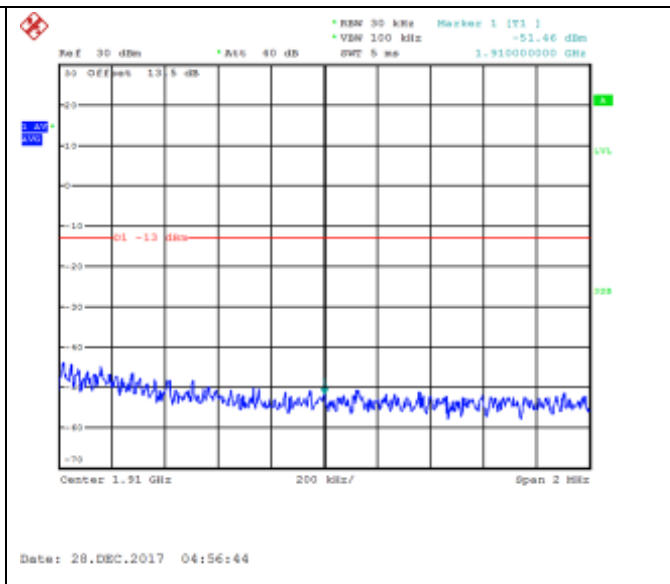

QPSK Low channel-25 RB offset 0

16QAM Low channel-25 RB offset 0

QPSK High channel-1 RB offset 0

16QAM High channel-1 RB offset 0

QPSK High channel-1 RB offset 12

16QAM High channel-1 RB offset 12

QPSK High channel-1 RB offset 24