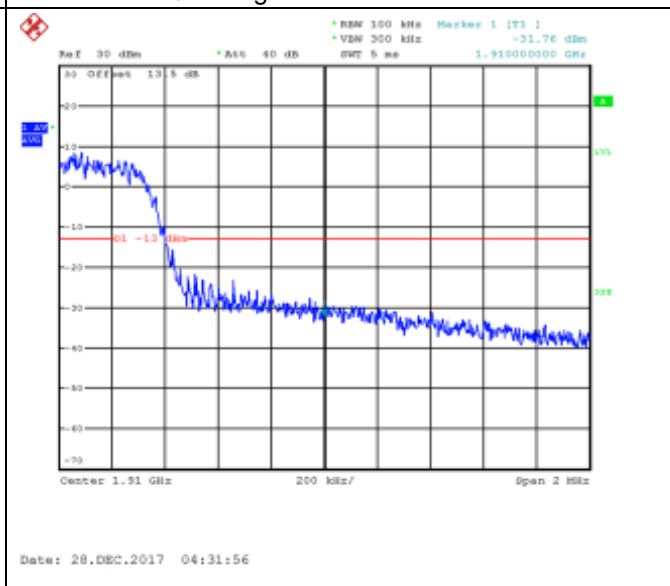

16QAM High channel-8 RB offset 4