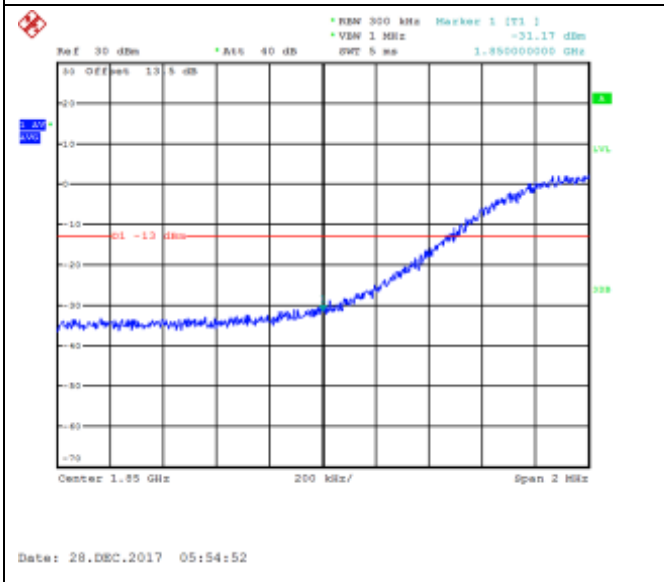

QPSK Low channel-75 RB offset 0