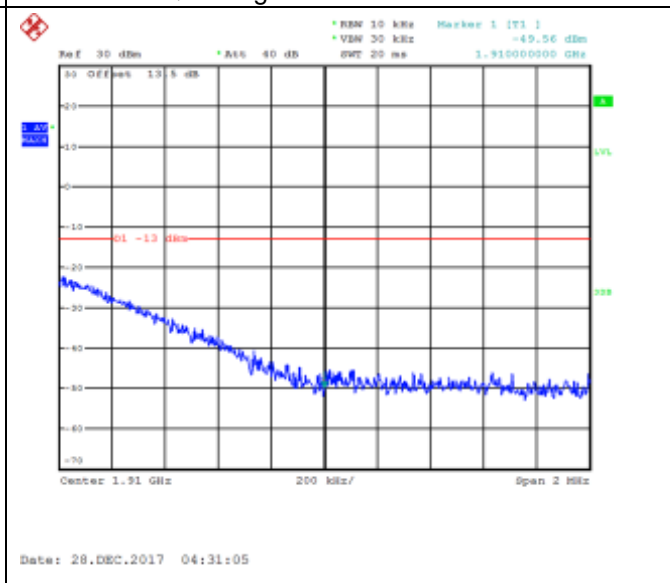

16QAM Low channel-15 RB offset 0

QPSK High channel-1 RB offset 0

16QAM High channel-1 RB offset 0

QPSK High channel-1 RB offset 7

16QAM High channel-1 RB offset 7

QPSK High channel-1 RB offset 14

16QAM High channel-1 RB offset 14