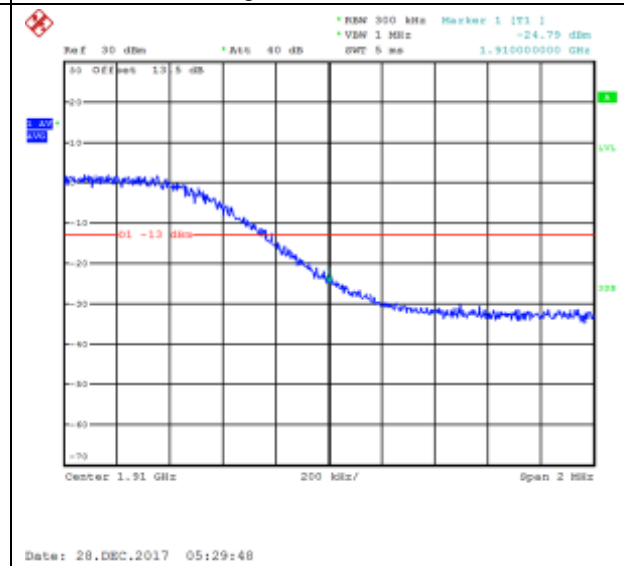

QPSK High channel-50 RB offset 0

16QAM High channel-50 RB offset 0

LTE FDD Band 2, Nominal Bandwidth: 15MHz

QPSK Low channel-1 RB offset 0

16QAM Low channel-1 RB offset 0

QPSK Low channel-1 RB offset 37

16QAM Low channel-1 RB offset 37