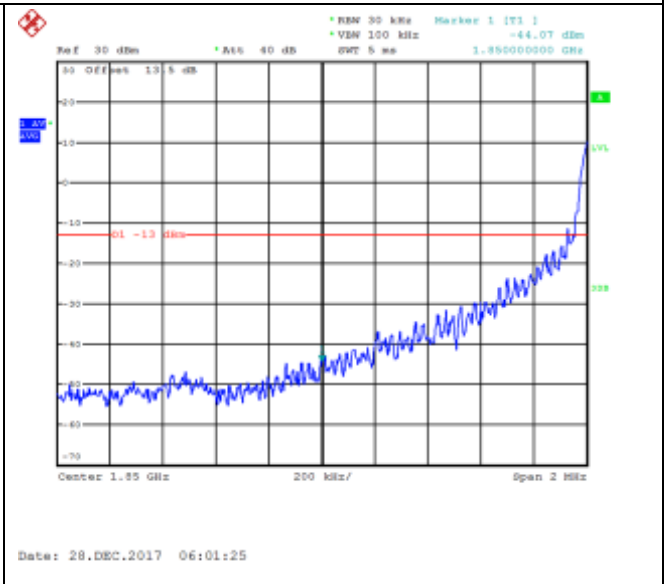

16QAM High channel-37 RB offset 38

QPSK High channel-75 RB offset 0

16QAM High channel-75 RB offset 0

LTE FDD Band 2, Nominal Bandwidth: 20MHz

QPSK Low channel-1 RB offset 0

16QAM Low channel-1 RB offset 0