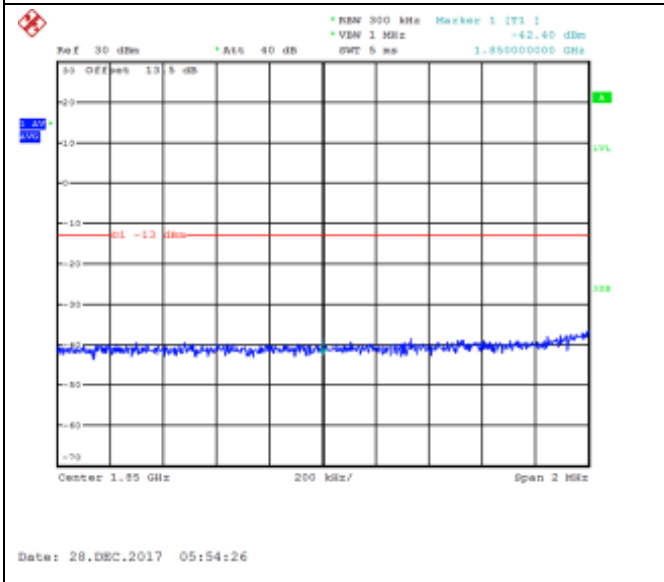

QPSK Low channel-37 RB offset 38