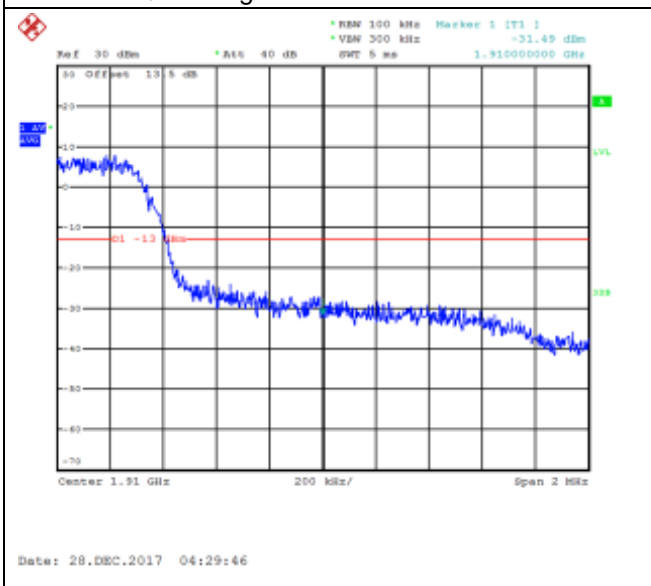

QPSK High channel-8 RB offset 4