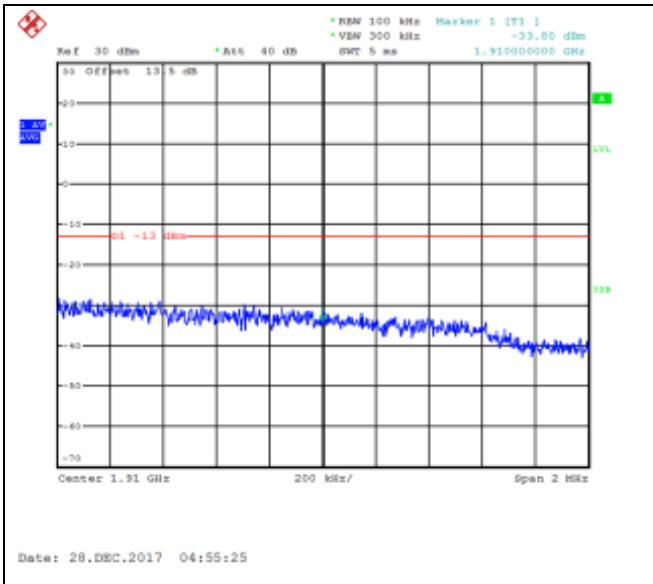

QPSK High channel-12 RB offset 6