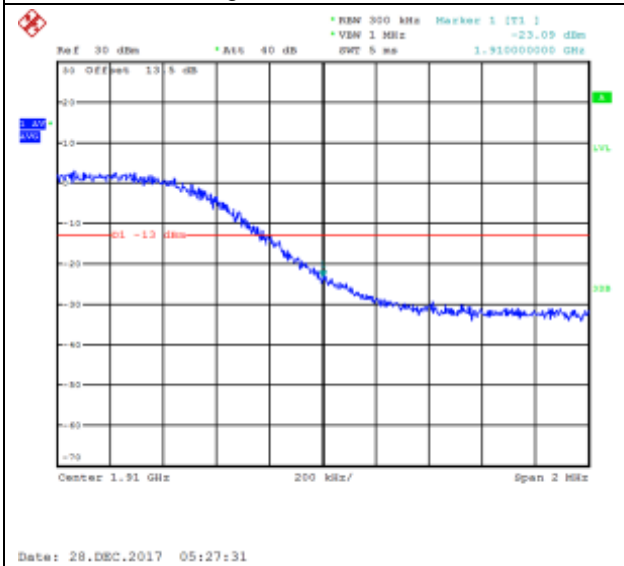

QPSK High channel-50 RB offset 0

16QAM High channel-50 RB offset 0

LTE FDD Band 2, Nominal Bandwidth: 15MHz

QPSK Low channel-1 RB offset 0

16QAM Low channel-1 RB offset 0

QPSK Low channel-1 RB offset 37

16QAM Low channel-1 RB offset 37