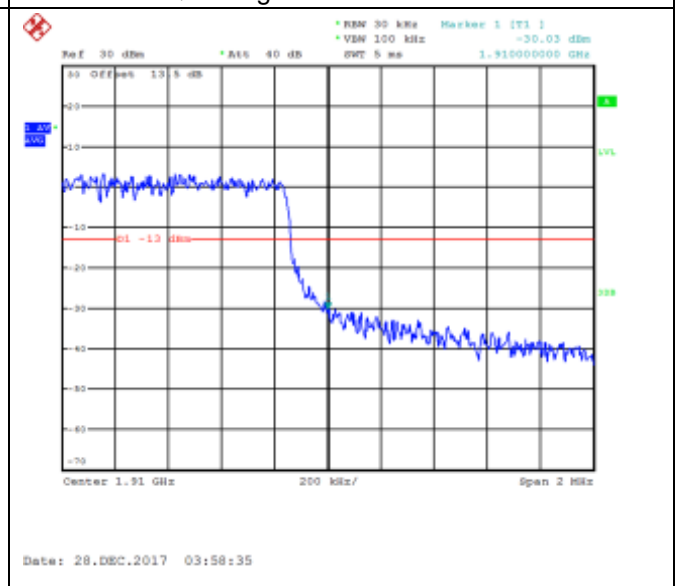

16QAM High channel-6 RB offset 0