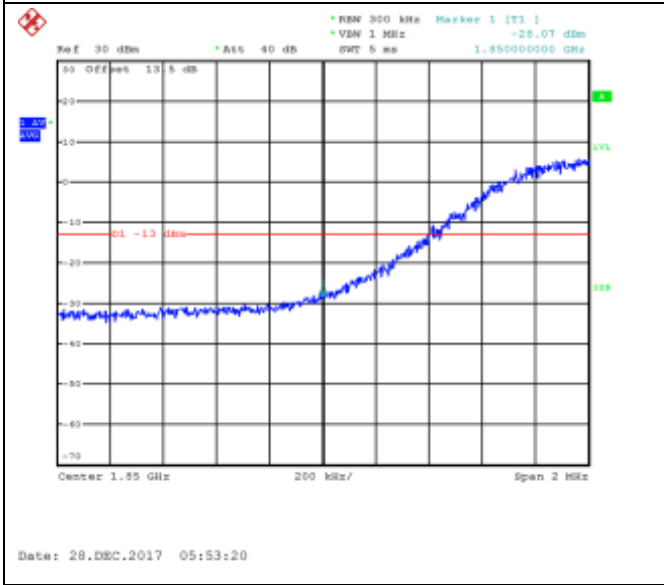

QPSK Low channel-37 RB offset 0