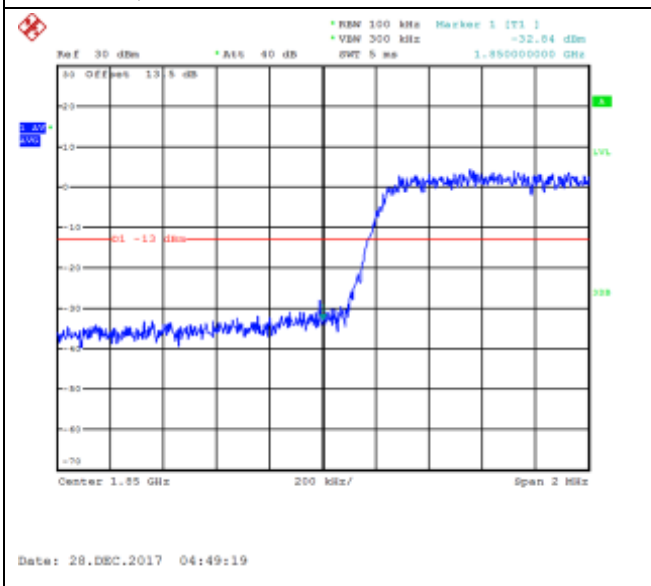

QPSK Low channel-25 RB offset 0