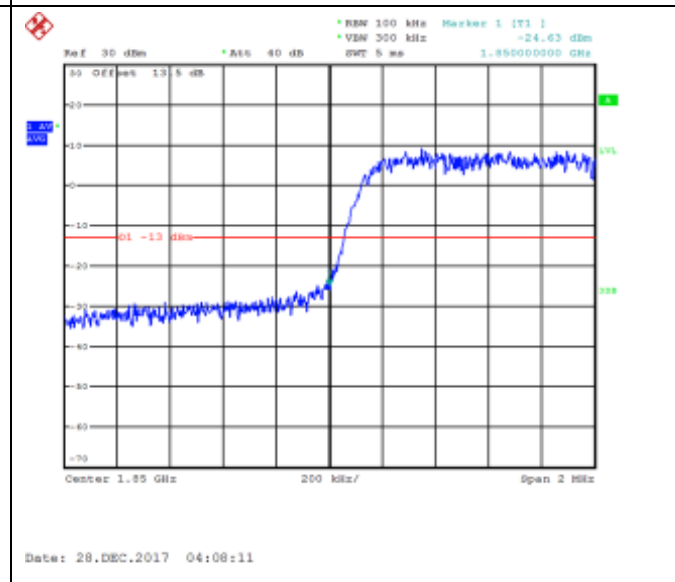

LTE FDD Band 2, Nominal Bandwidth: 3MHz

QPSK Low channel-1 RB offset 0

16QAM Low channel-1 RB offset 0

QPSK Low channel-1 RB offset 7

16QAM Low channel-1 RB offset 7

QPSK Low channel-1 RB offset 14

16QAM Low channel-1 RB offset 14