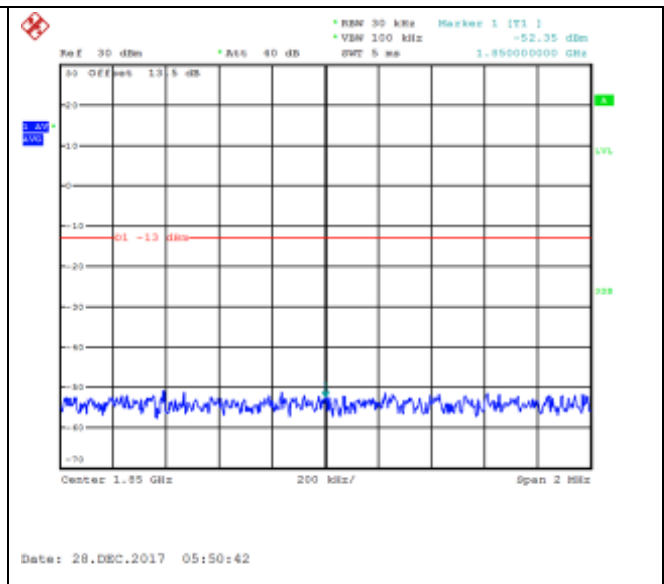

QPSK High channel-50 RB offset 0

16QAM High channel-50 RB offset 0

LTE FDD Band 2, Nominal Bandwidth: 15MHz

QPSK Low channel-1 RB offset 0

16QAM Low channel-1 RB offset 0

QPSK Low channel-1 RB offset 37

16QAM Low channel-1 RB offset 37