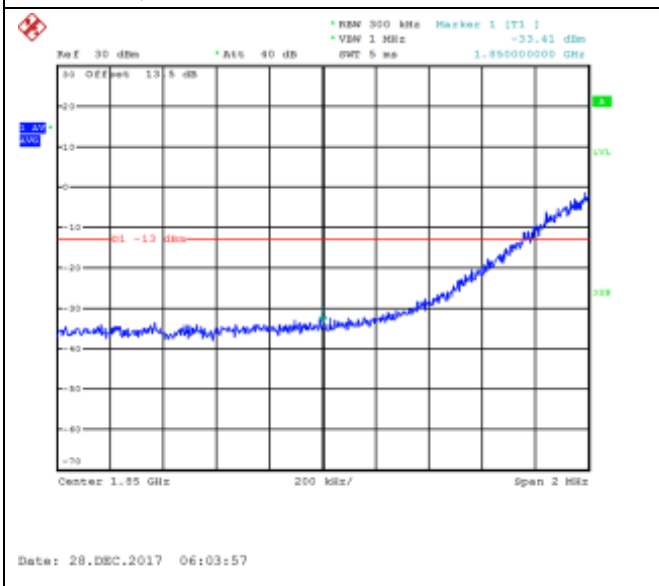

QPSK Low channel-100 RB offset 0