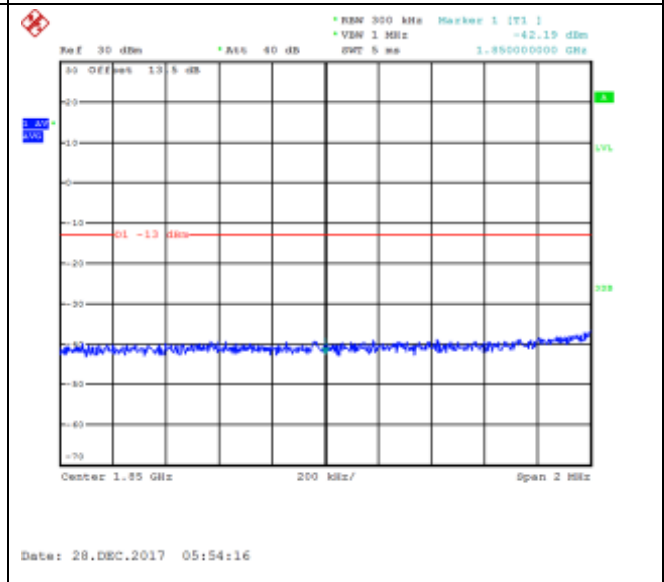

16QAM Low channel-37 RB offset 38