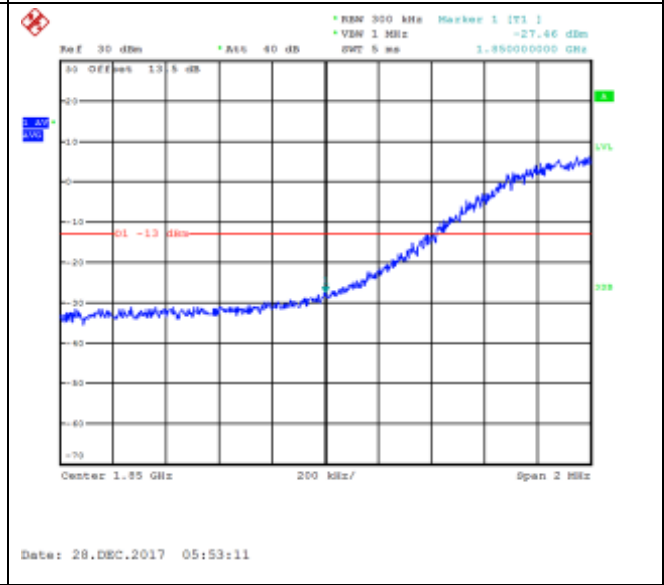

16QAM Low channel-37 RB offset 0