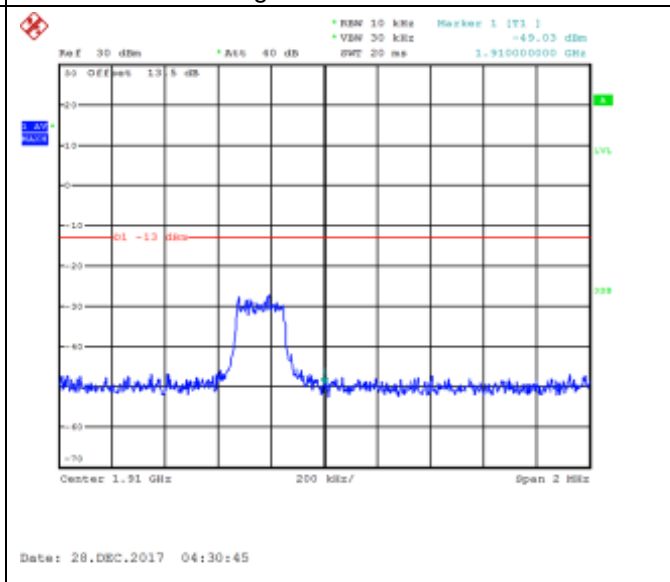

16QAM Low channel-15 RB offset 0

QPSK High channel-1 RB offset 0

16QAM High channel-1 RB offset 0

QPSK High channel-1 RB offset 7

16QAM High channel-1 RB offset 7

QPSK High channel-1 RB offset 14

16QAM High channel-1 RB offset 14