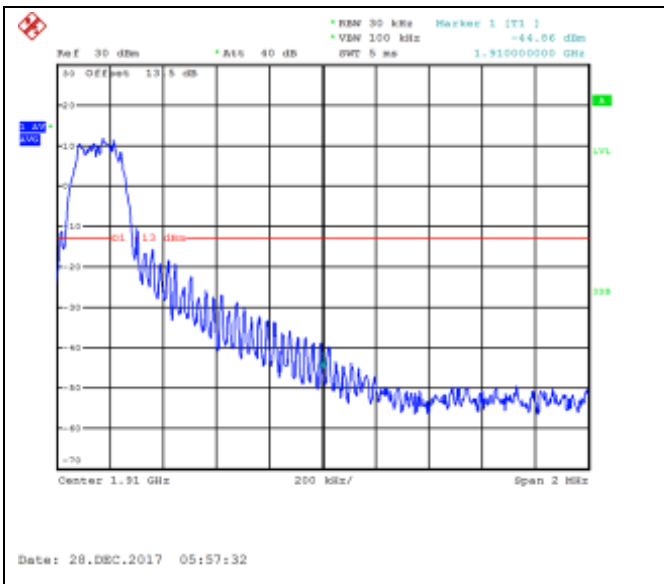

QPSK High channel-1 RB offset 0