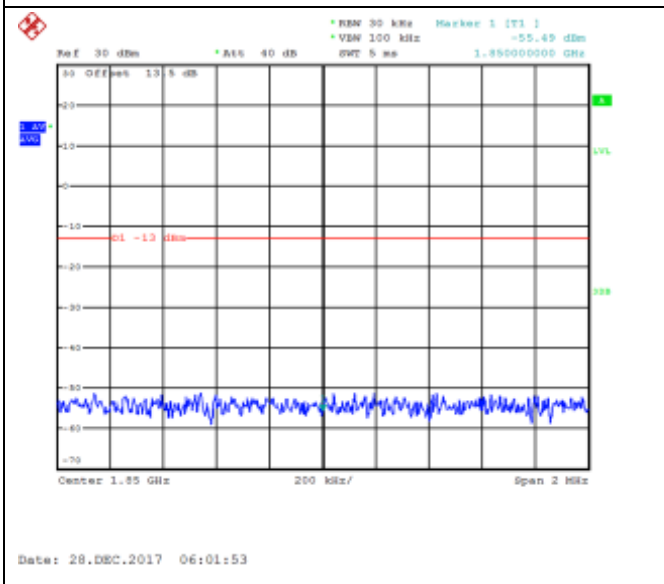

16QAM High channel-37 RB offset 38

QPSK High channel-75 RB offset 0

16QAM High channel-75 RB offset 0

LTE FDD Band 2, Nominal Bandwidth: 20MHz

QPSK Low channel-1 RB offset 0

16QAM Low channel-1 RB offset 0