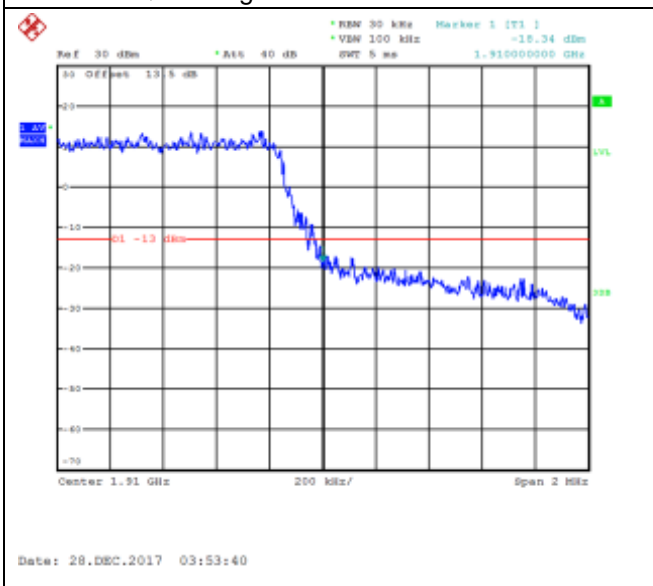

16QAM High channel-3 RB offset 0

QPSK High channel-3 RB offset 2

16QAM High channel-3 RB offset 2

QPSK High channel-3 RB offset 3

16QAM High channel-3 RB offset 3

QPSK High channel-6 RB offset 0

16QAM High channel-6 RB offset 0

LTE FDD Band 2, Nominal Bandwidth: 3MHz

QPSK Low channel-1 RB offset 0

16QAM Low channel-1 RB offset 0

QPSK Low channel-1 RB offset 7

16QAM Low channel-1 RB offset 7

QPSK Low channel-1 RB offset 14

16QAM Low channel-1 RB offset 14