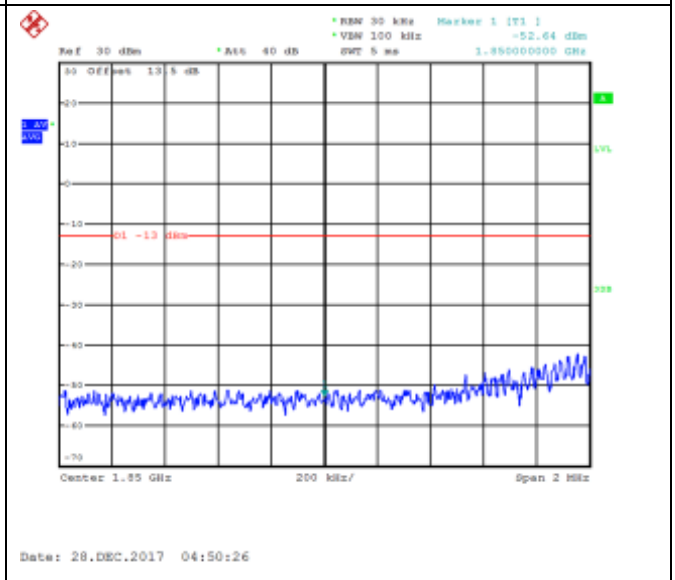

16QAM High channel-15 RB offset 0

LTE FDD Band 2, Nominal Bandwidth: 5MHz

QPSK Low channel-1 RB offset 0

16QAM Low channel-1 RB offset 0

QPSK Low channel-1 RB offset 12

16QAM Low channel-1 RB offset 12

QPSK Low channel-1 RB offset 25