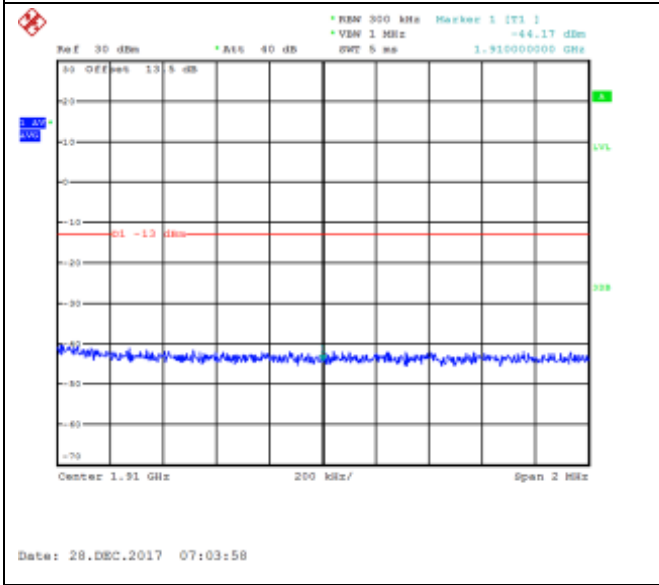

QPSK High channel-50 RB offset 0