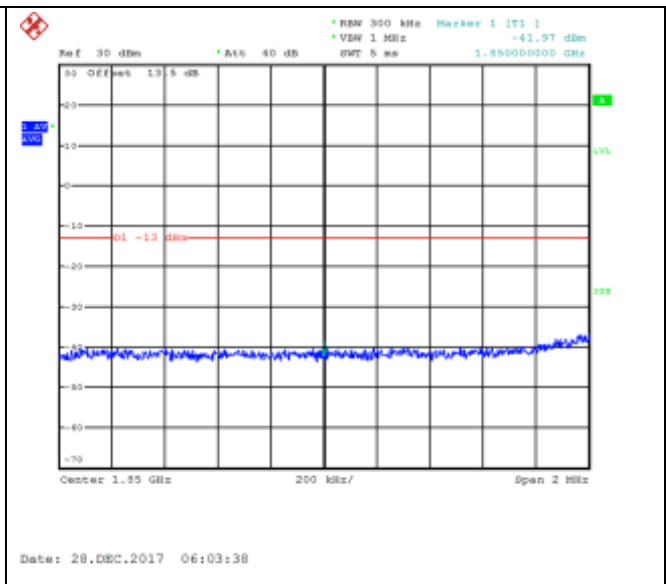

16QAM Low channel-50 RB offset 50