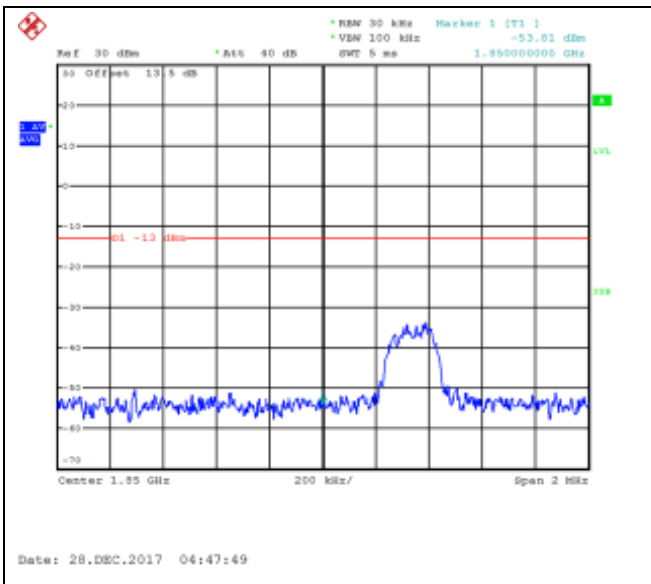

16QAM High channel-15 RB offset 0

LTE FDD Band 2, Nominal Bandwidth: 5MHz

QPSK Low channel-1 RB offset 0

16QAM Low channel-1 RB offset 0

QPSK Low channel-1 RB offset 12

16QAM Low channel-1 RB offset 12

QPSK Low channel-1 RB offset 25