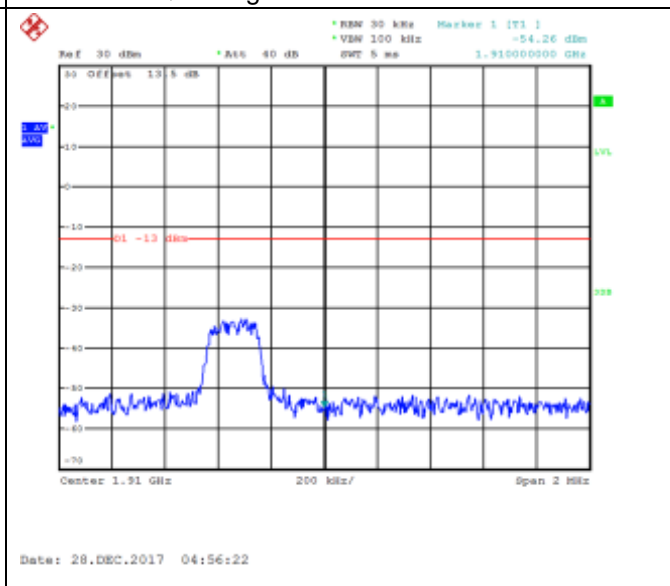

QPSK Low channel-25 RB offset 0

16QAM Low channel-25 RB offset 0

QPSK High channel-1 RB offset 0

16QAM High channel-1 RB offset 0

QPSK High channel-1 RB offset 12

16QAM High channel-1 RB offset 12

QPSK High channel-1 RB offset 24