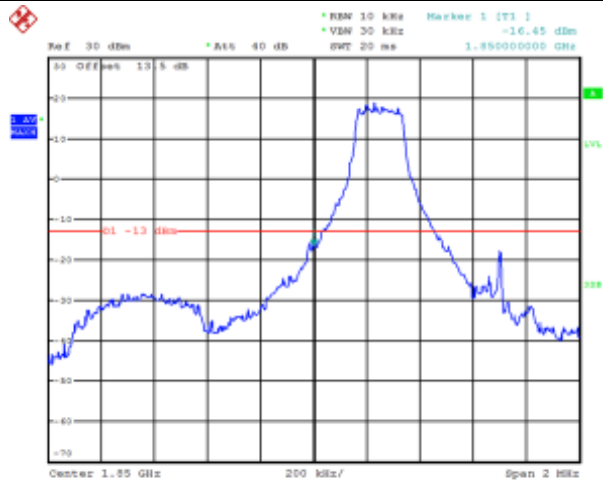

LTE FDD Band 2, Nominal Bandwidth: 1.4MHz

Date: 28.DEC.2017 02:57:39

Date: 28.DEC.2017 03:19:17

QPSK Low channel-1 RB offset 0

Date: 28.DEC.2017 03:04:55

16QAM Low channel-1 RB offset 0

Date: 28.DEC.2017 03:20:00