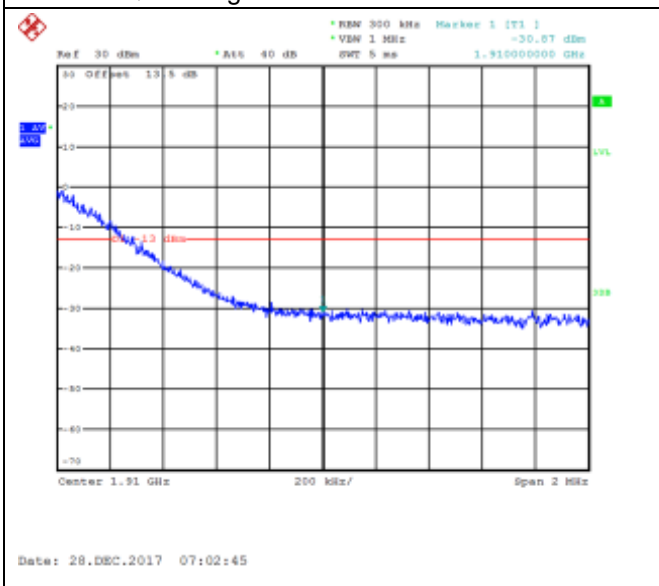

QPSK High channel-50 RB offset 50