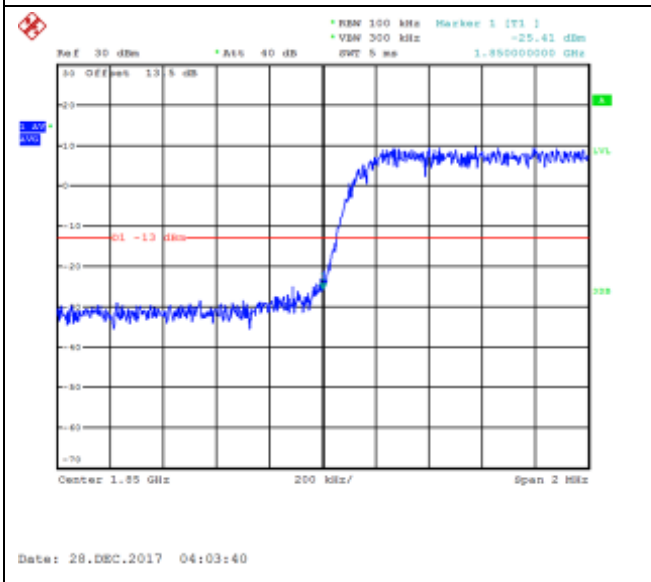

LTE FDD Band 2, Nominal Bandwidth: 3MHz

QPSK Low channel-1 RB offset 0

16QAM Low channel-1 RB offset 0

QPSK Low channel-1 RB offset 7

16QAM Low channel-1 RB offset 7

QPSK Low channel-1 RB offset 14

16QAM Low channel-1 RB offset 14