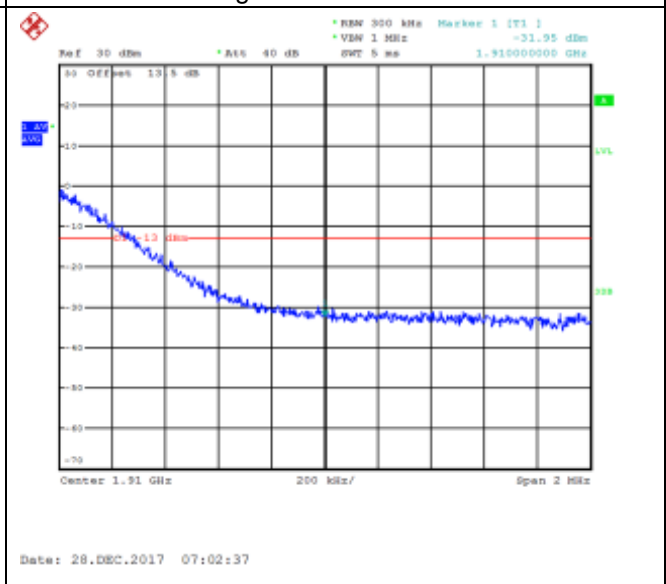

16QAM High channel-50 RB offset 25

QPSK High channel-50 RB offset 50

16QAM High channel-50 RB offset 50

QPSK High channel-100 RB offset 0

16QAM High channel-100 RB offset 0