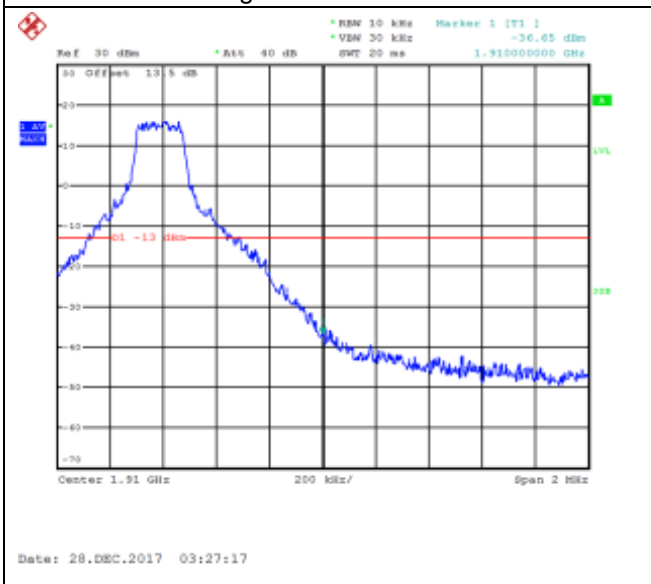

QPSK High channel-1 RB offset 3