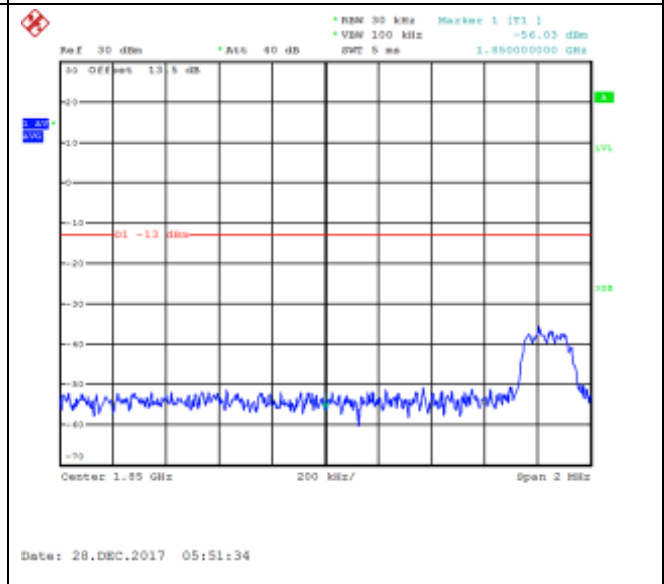

QPSK High channel-50 RB offset 0

16QAM High channel-50 RB offset 0

LTE FDD Band 2, Nominal Bandwidth: 15MHz

QPSK Low channel-1 RB offset 0

16QAM Low channel-1 RB offset 0

QPSK Low channel-1 RB offset 37

16QAM Low channel-1 RB offset 37