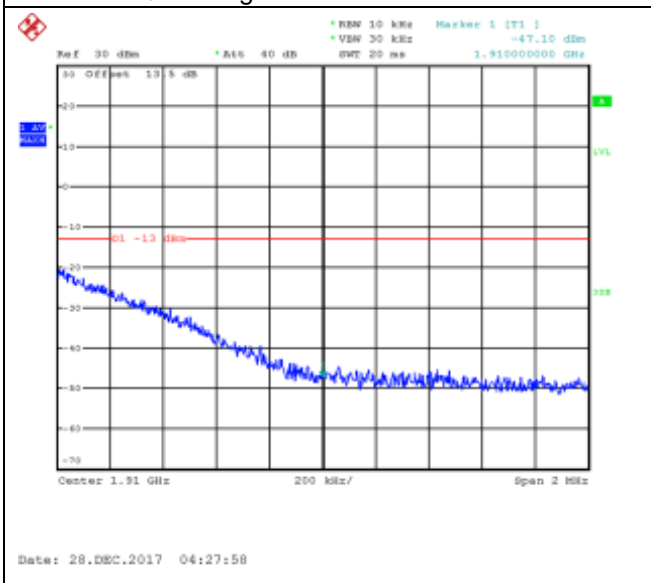

QPSK High channel-1 RB offset 7