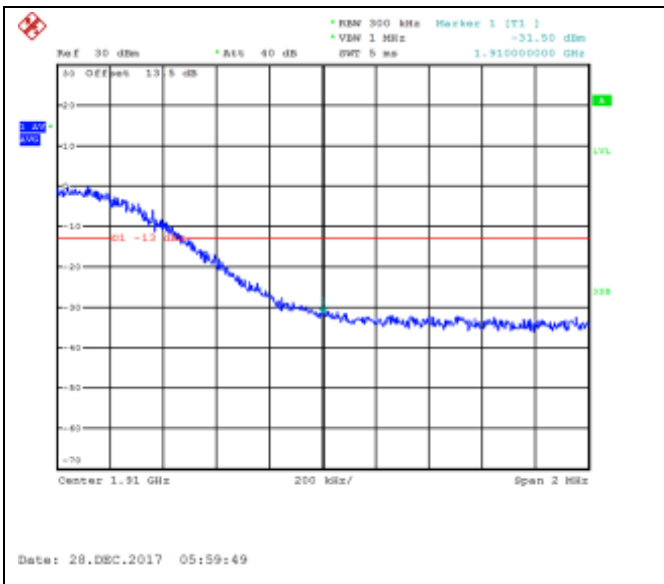

QPSK High channel-75 RB offset 0