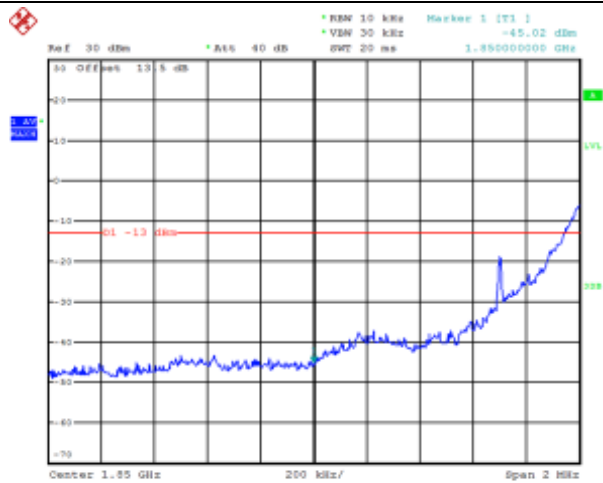

QPSK Low channel-1 RB offset 3

Date: 28.DEC.2017 03:06:33