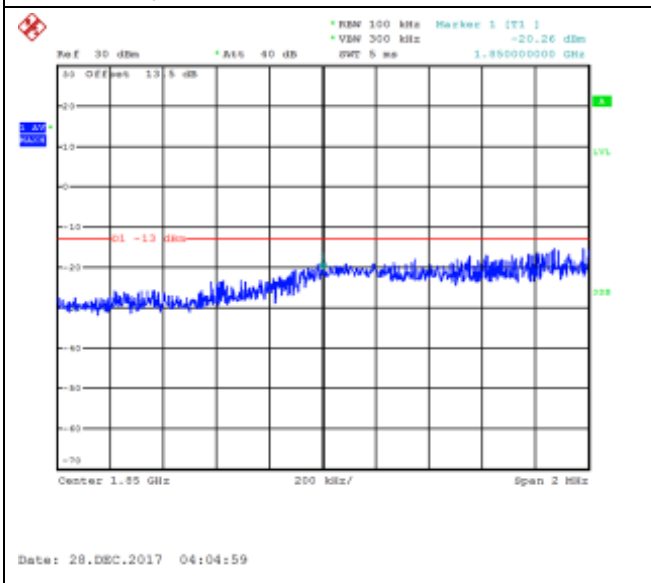

QPSK Low channel-8 RB offset 7