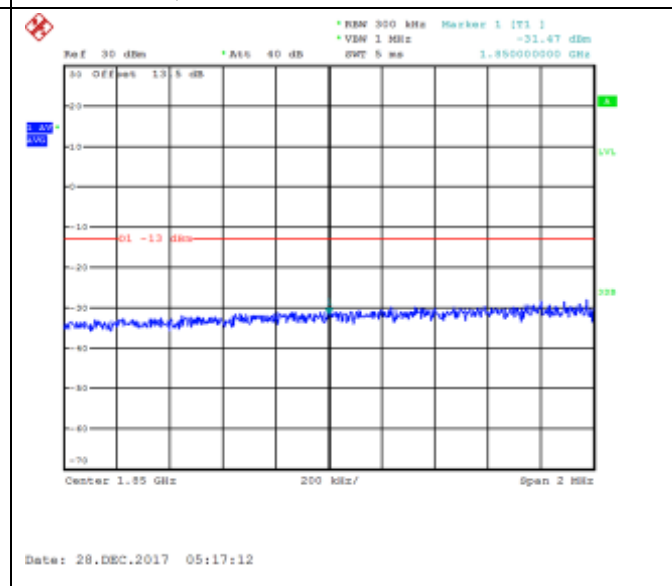

16QAM Low channel-1 RB offset 49

QPSK Low channel-25 RB offset 0

16QAM Low channel-25 RB offset 0

QPSK Low channel-25 RB offset 12

16QAM Low channel-25 RB offset 12

QPSK Low channel-25 RB offset 25

16QAM Low channel-25 RB offset 25