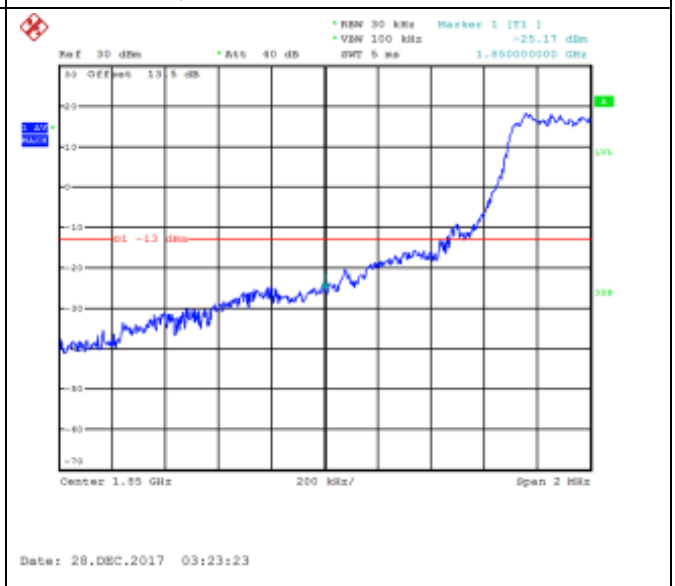

16QAM Low channel-3 RB offset 2