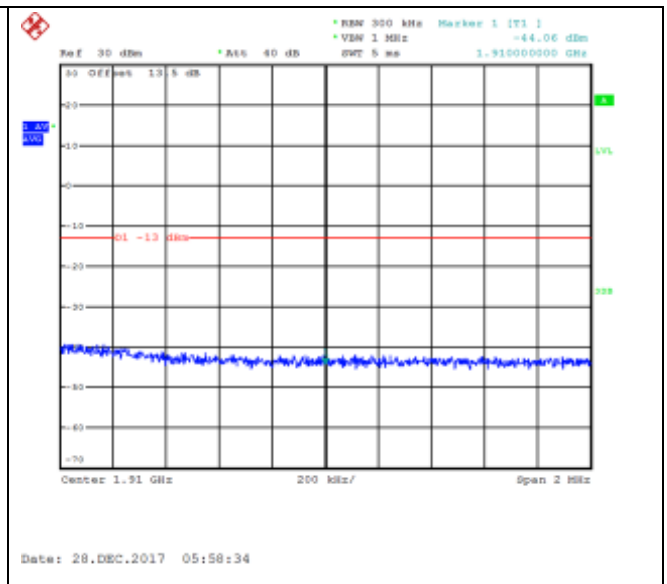

16QAM High channel-37 RB offset 0