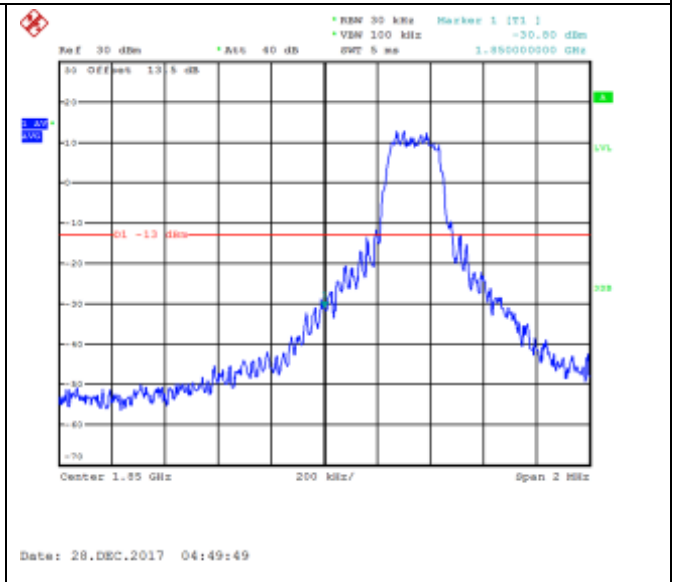

16QAM High channel-15 RB offset 0

LTE FDD Band 2, Nominal Bandwidth: 5MHz

QPSK Low channel-1 RB offset 0

16QAM Low channel-1 RB offset 0

QPSK Low channel-1 RB offset 12

16QAM Low channel-1 RB offset 12

QPSK Low channel-1 RB offset 25