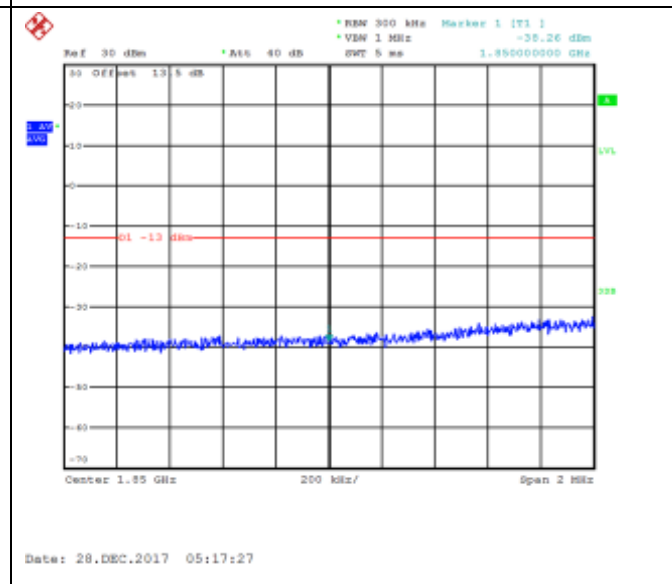

16QAM Low channel-1 RB offset 49

QPSK Low channel-25 RB offset 0

16QAM Low channel-25 RB offset 0

QPSK Low channel-25 RB offset 12

16QAM Low channel-25 RB offset 12

QPSK Low channel-25 RB offset 25

16QAM Low channel-25 RB offset 25