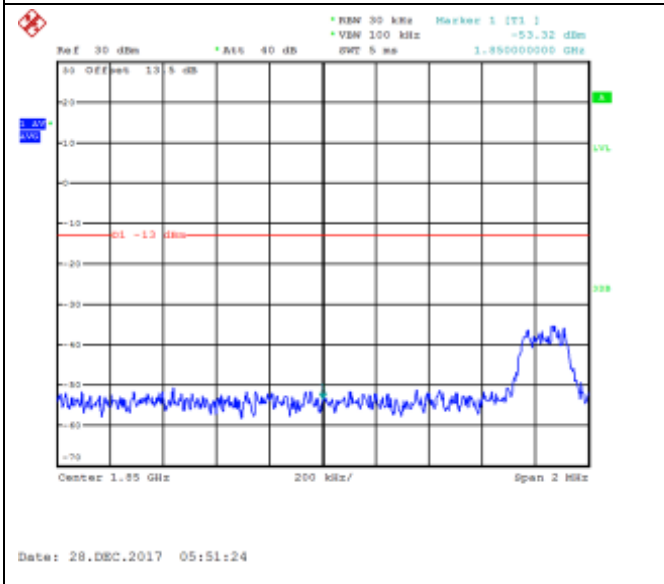

QPSK High channel-50 RB offset 0

16QAM High channel-50 RB offset 0

LTE FDD Band 2, Nominal Bandwidth: 15MHz

QPSK Low channel-1 RB offset 0

16QAM Low channel-1 RB offset 0

QPSK Low channel-1 RB offset 37

16QAM Low channel-1 RB offset 37