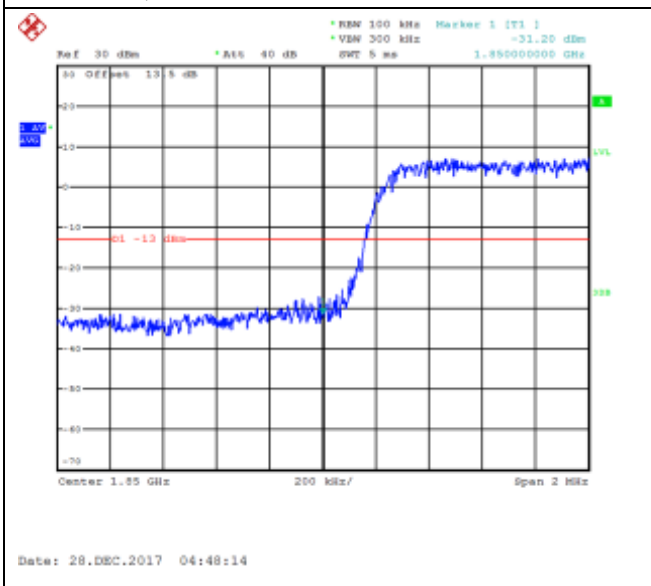

QPSK Low channel-12 RB offset 0