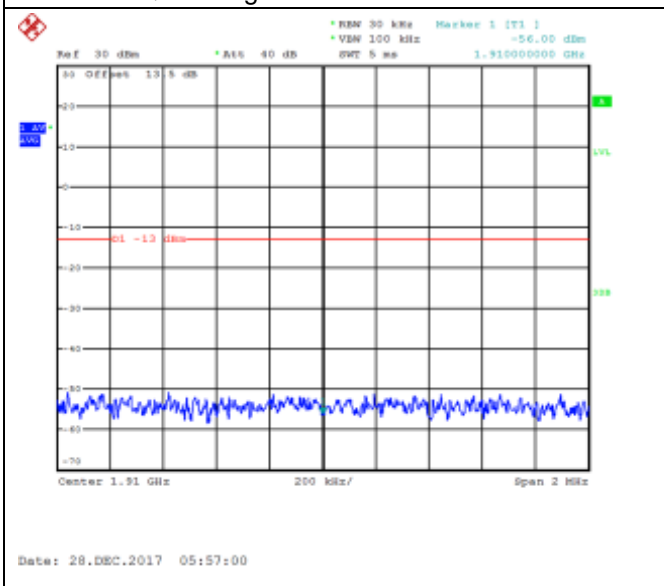

16QAM Low channel-37 RB offset 38

QPSK Low channel-75 RB offset 0

16QAM Low channel-75 RB offset 0

QPSK High channel-1 RB offset 0

16QAM High channel-1 RB offset 0

QPSK High channel-1 RB offset 37

16QAM High channel-1 RB offset 37