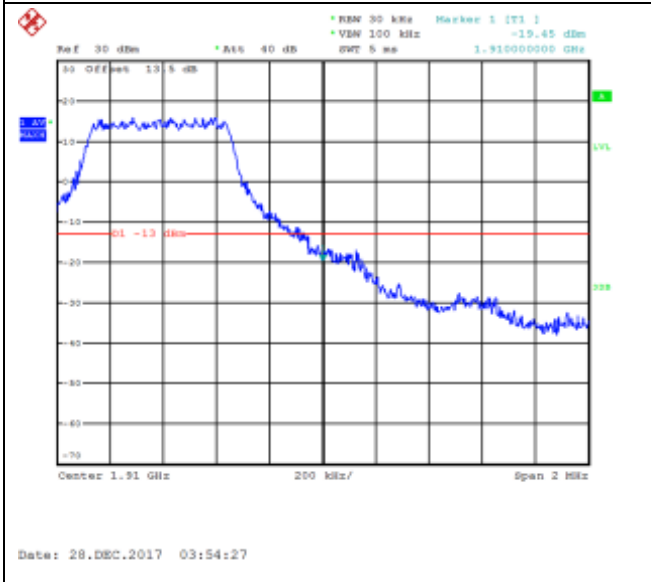

QPSK High channel-3 RB offset 2