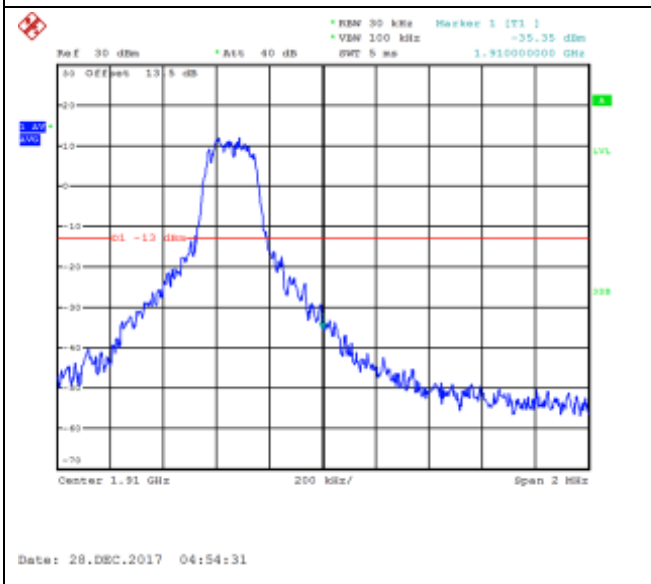

QPSK High channel-1 RB offset 0