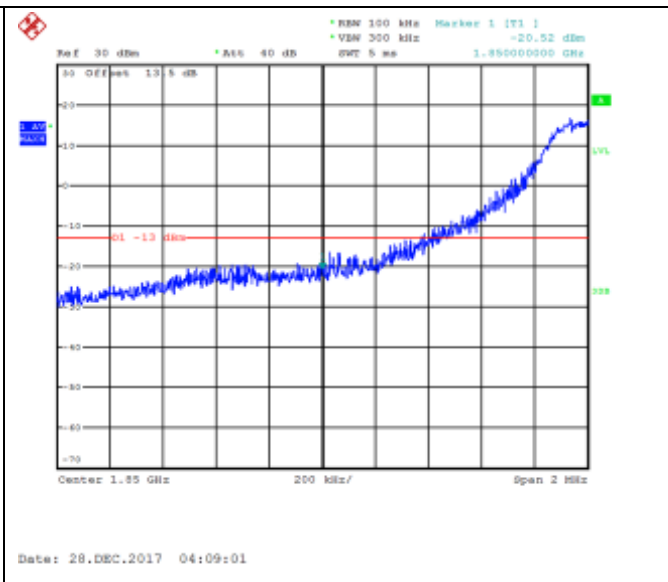

16QAM Low channel-8 RB offset 4