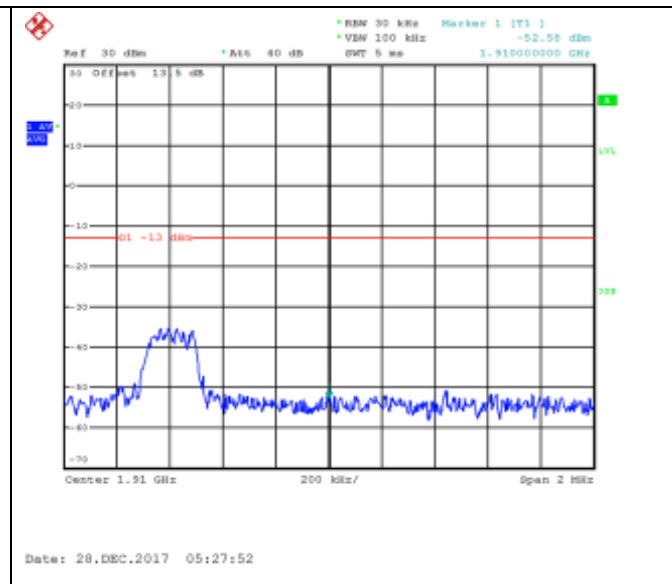

QPSK Low channel-50 RB offset 0

16QAM Low channel-50 RB offset 0

QPSK High channel-1 RB offset 0

16QAM High channel-1 RB offset 0

QPSK High channel-1 RB offset 24

16QAM High channel-1 RB offset 24

QPSK High channel-1 RB offset 49