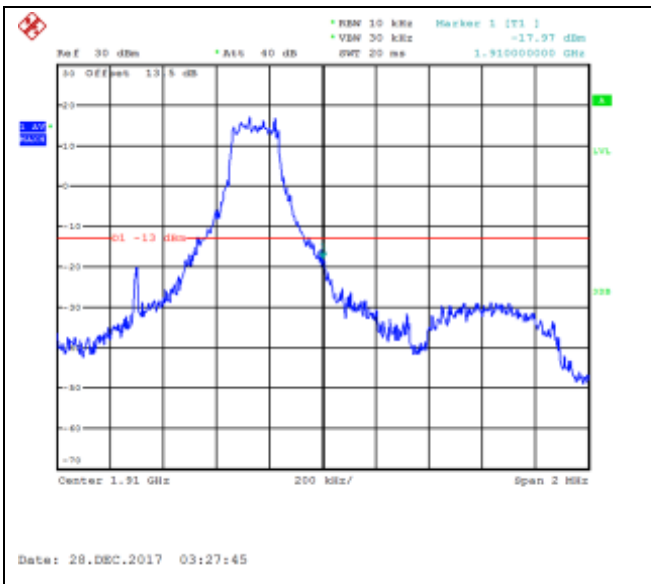

QPSK High channel-1 RB offset 0

16QAM High channel-1 RB offset 0

QPSK High channel-1 RB offset 3

16QAM High channel-1 RB offset 3

QPSK High channel-1 RB offset 5

16QAM High channel-1 RB offset 5

QPSK High channel-3 RB offset 0

LTE FDD Band 2, Nominal Bandwidth: 3MHz

QPSK Low channel-1 RB offset 0

16QAM Low channel-1 RB offset 0

QPSK Low channel-1 RB offset 7

16QAM Low channel-1 RB offset 7

QPSK Low channel-1 RB offset 14

16QAM Low channel-1 RB offset 14