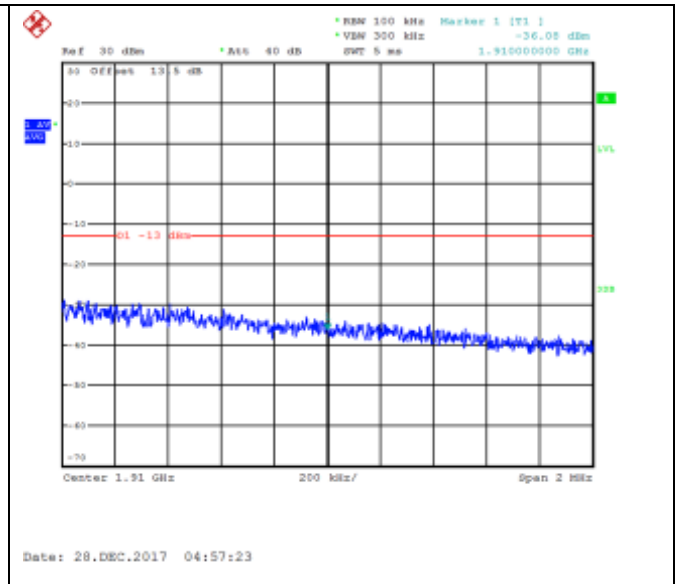

16QAM High channel-1 RB offset 24

QPSK High channel-12 RB offset 0

16QAM High channel-12 RB offset 0

QPSK High channel-12 RB offset 6

16QAM High channel-12 RB offset 6

QPSK High channel-12 RB offset 13

16QAM High channel-12 RB offset 13