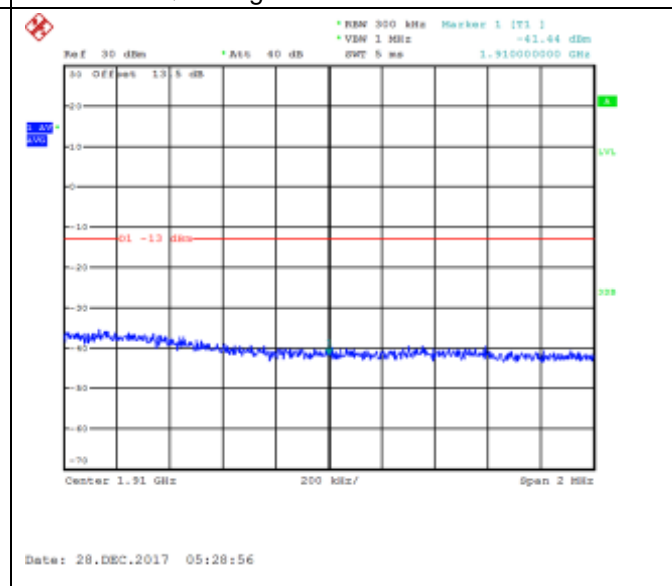

16QAM High channel-25 RB offset 0