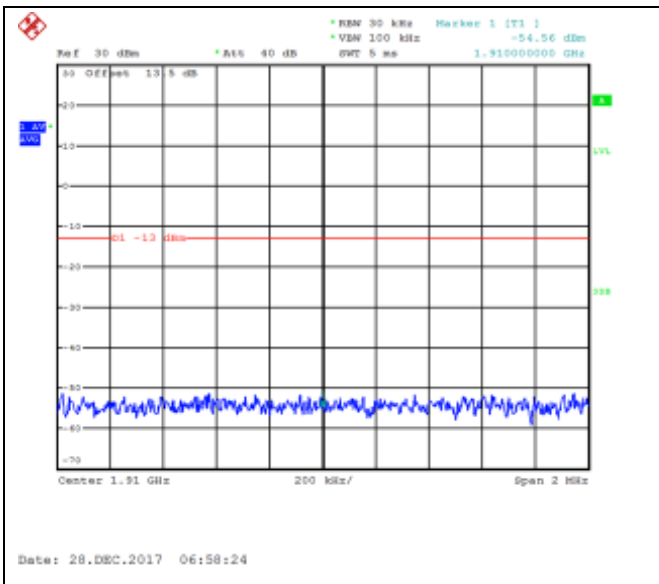

16QAM Low channel-50 RB offset 25

QPSK Low channel-50 RB offset 50

16QAM Low channel-50 RB offset 50

QPSK Low channel-100 RB offset 0

16QAM Low channel-100 RB offset 0

QPSK High channel-1 RB offset 0

16QAM High channel-1 RB offset 0