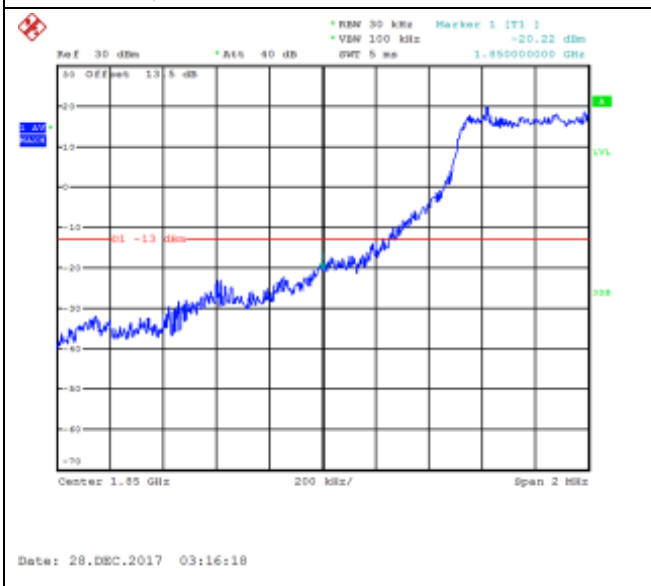

QPSK Low channel-3 RB offset 2