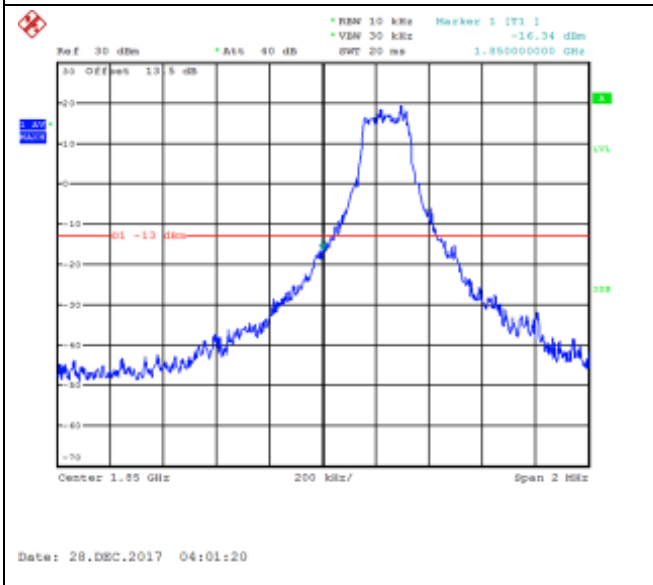

LTE FDD Band 2, Nominal Bandwidth: 3MHz

QPSK Low channel-1 RB offset 0

16QAM Low channel-1 RB offset 0

QPSK Low channel-1 RB offset 7

16QAM Low channel-1 RB offset 7

QPSK Low channel-1 RB offset 14

16QAM Low channel-1 RB offset 14