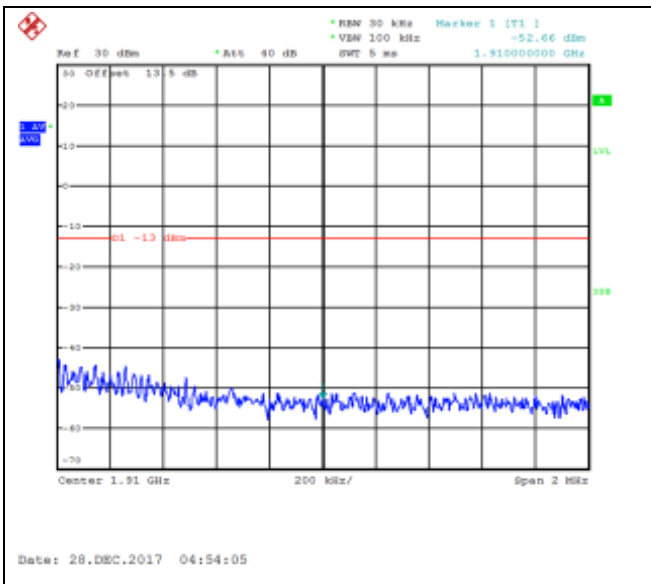

QPSK Low channel-25 RB offset 0

16QAM Low channel-25 RB offset 0

QPSK High channel-1 RB offset 0

16QAM High channel-1 RB offset 0

QPSK High channel-1 RB offset 12

16QAM High channel-1 RB offset 12

QPSK High channel-1 RB offset 24