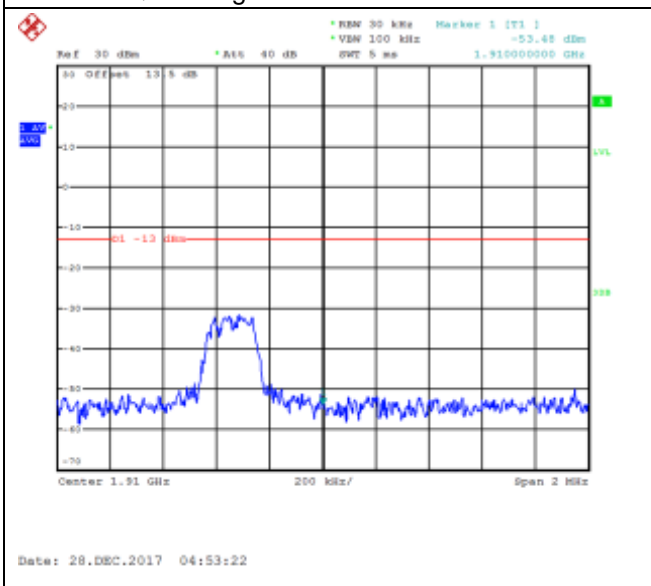

QPSK Low channel-25 RB offset 0

16QAM Low channel-25 RB offset 0

QPSK High channel-1 RB offset 0

16QAM High channel-1 RB offset 0

QPSK High channel-1 RB offset 12

16QAM High channel-1 RB offset 12

QPSK High channel-1 RB offset 24