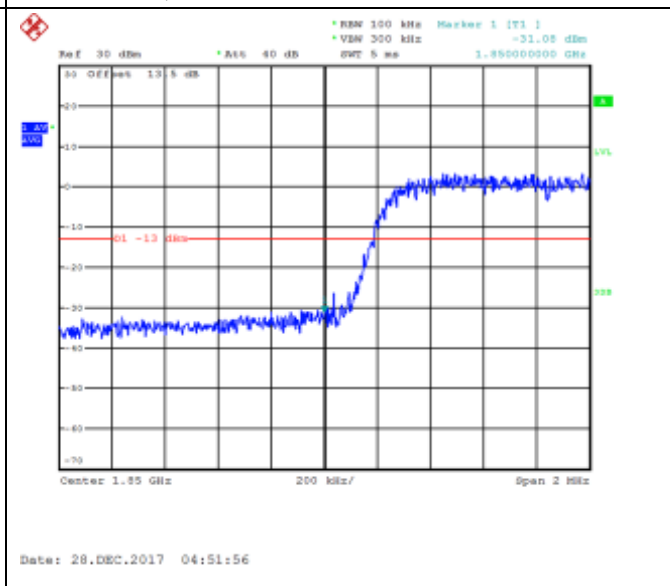

16QAM Low channel-25 RB offset 0