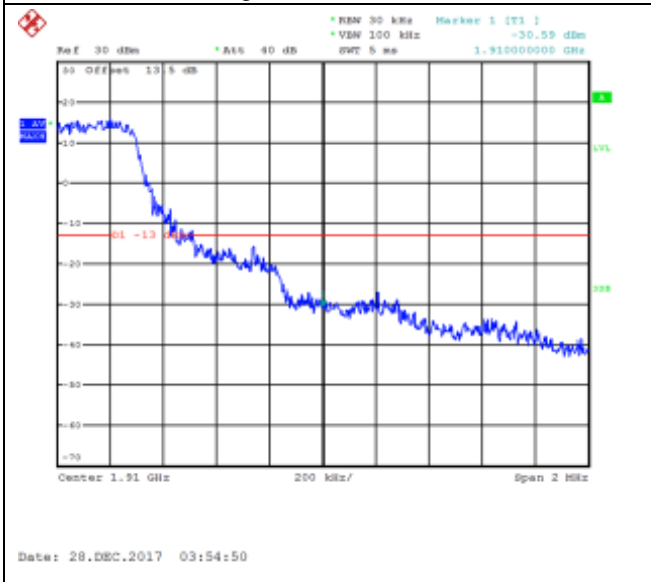

QPSK High channel-1 RB offset 0

16QAM High channel-1 RB offset 0

QPSK High channel-1 RB offset 3

16QAM High channel-1 RB offset 3

QPSK High channel-1 RB offset 5

16QAM High channel-1 RB offset 5

QPSK High channel-3 RB offset 0

LTE FDD Band 2, Nominal Bandwidth: 3MHz

QPSK Low channel-1 RB offset 0

16QAM Low channel-1 RB offset 0

QPSK Low channel-1 RB offset 7

16QAM Low channel-1 RB offset 7

QPSK Low channel-1 RB offset 14

16QAM Low channel-1 RB offset 14