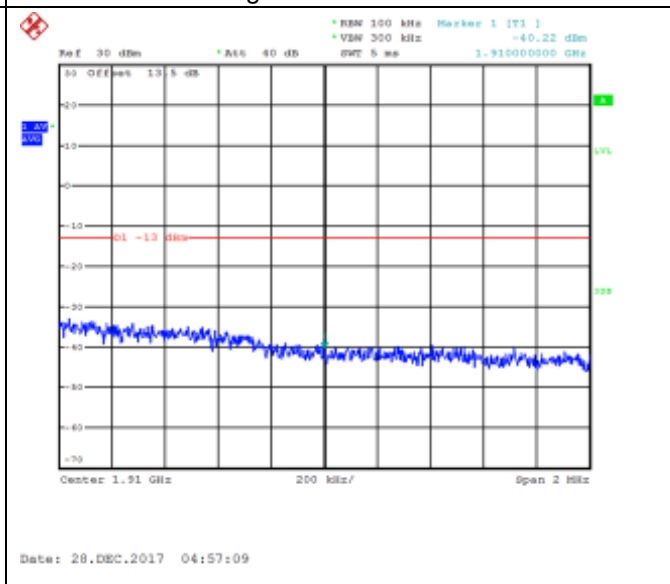

16QAM High channel-12 RB offset 0