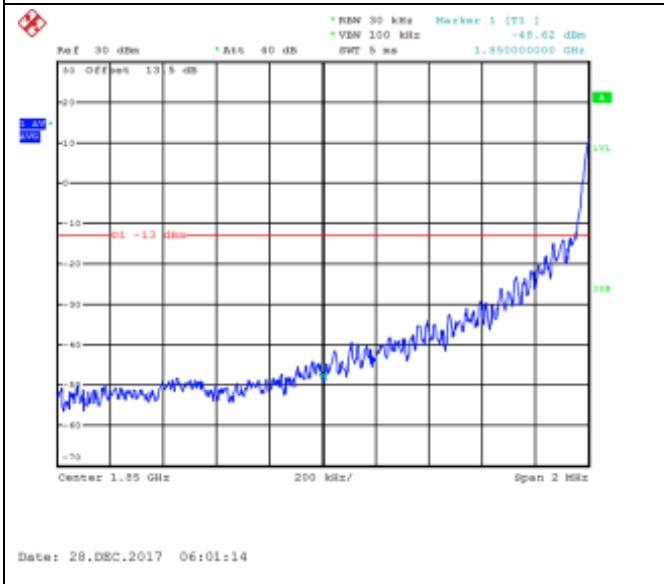

16QAM High channel-37 RB offset 38

QPSK High channel-75 RB offset 0

16QAM High channel-75 RB offset 0

LTE FDD Band 2, Nominal Bandwidth: 20MHz

QPSK Low channel-1 RB offset 0

16QAM Low channel-1 RB offset 0