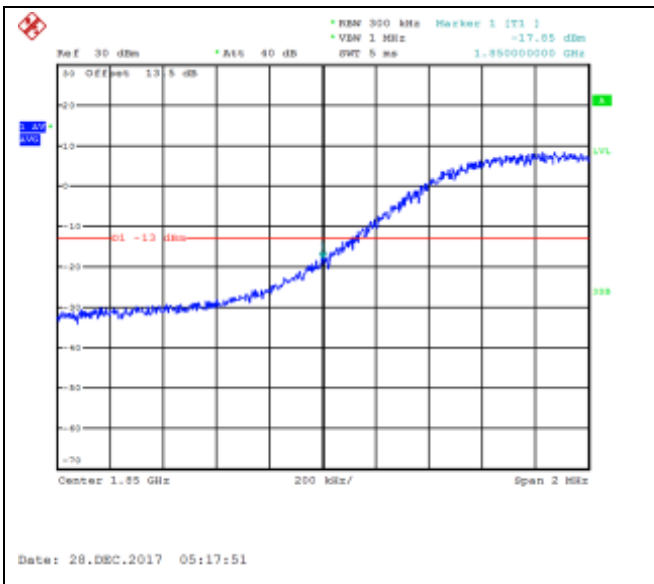

QPSK Low channel-25 RB offset 0