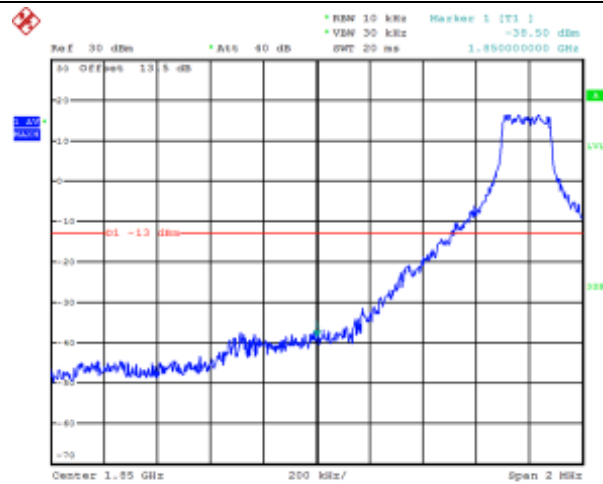

LTE FDD Band 2, Nominal Bandwidth: 1.4MHz

Date: 28.DEC.2017 02:57:39

Date: 28.DEC.2017 03:19:17

QPSK Low channel-1 RB offset 0

Date: 28.DEC.2017 03:04:55

16QAM Low channel-1 RB offset 0

Date: 28.DEC.2017 03:20:00