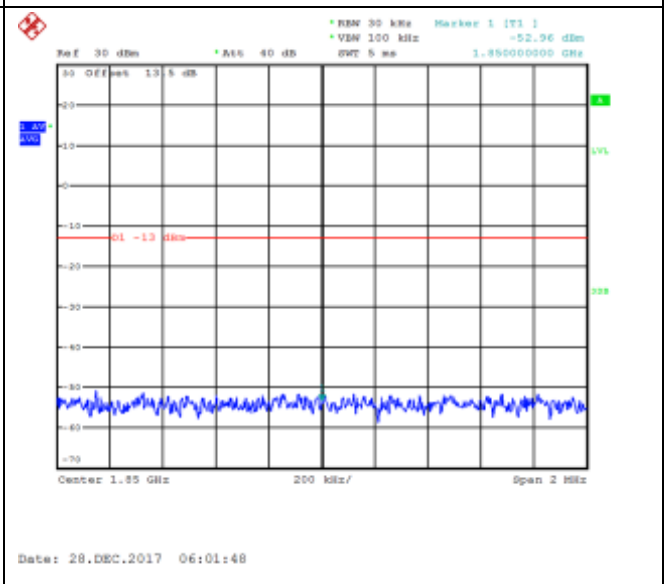

16QAM Low channel-1 RB offset 49