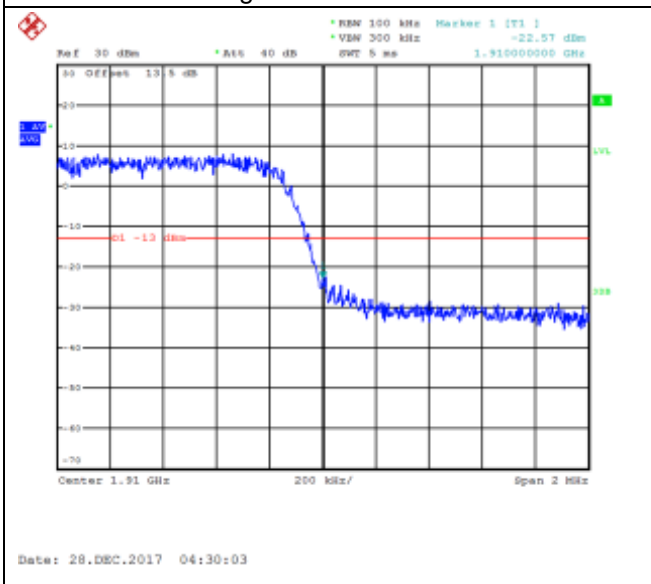

QPSK High channel-8 RB offset 0

16QAM High channel-8 RB offset 0

QPSK High channel-8 RB offset 4

16QAM High channel-8 RB offset 4

QPSK High channel-8 RB offset 7

16QAM High channel-8 RB offset 7

QPSK High channel-15 RB offset 0

16QAM High channel-15 RB offset 0

LTE FDD Band 2, Nominal Bandwidth: 5MHz

QPSK Low channel-1 RB offset 0

16QAM Low channel-1 RB offset 0

QPSK Low channel-1 RB offset 12

16QAM Low channel-1 RB offset 12

QPSK Low channel-1 RB offset 25