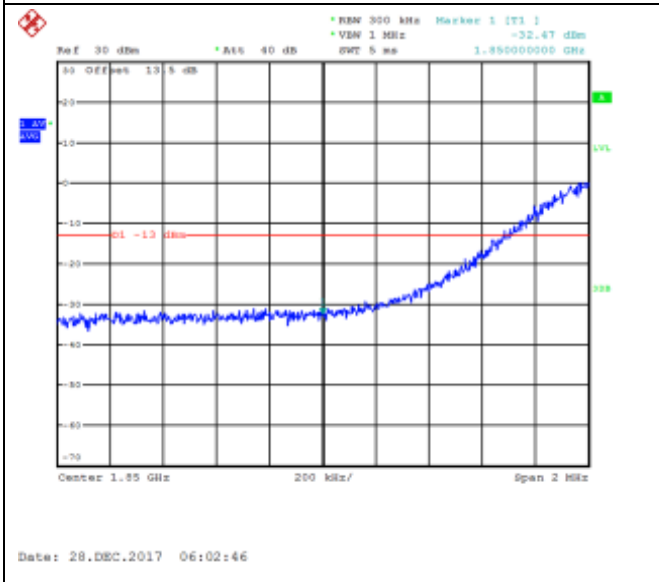

QPSK Low channel-1 RB offset 49

16QAM Low channel-1 RB offset 49

QPSK Low channel-1 RB offset 99

16QAM Low channel-1 RB offset 99

QPSK Low channel-50 RB offset 0

16QAM Low channel-50 RB offset 0

QPSK Low channel-50 RB offset 25