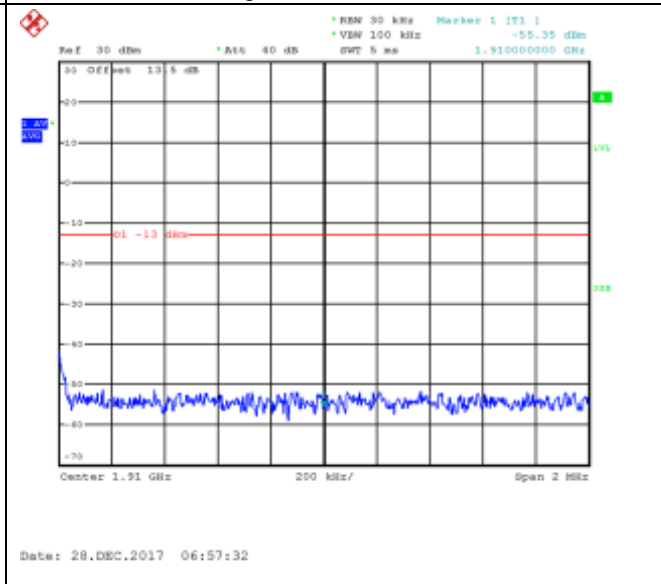

16QAM High channel-1 RB offset 99