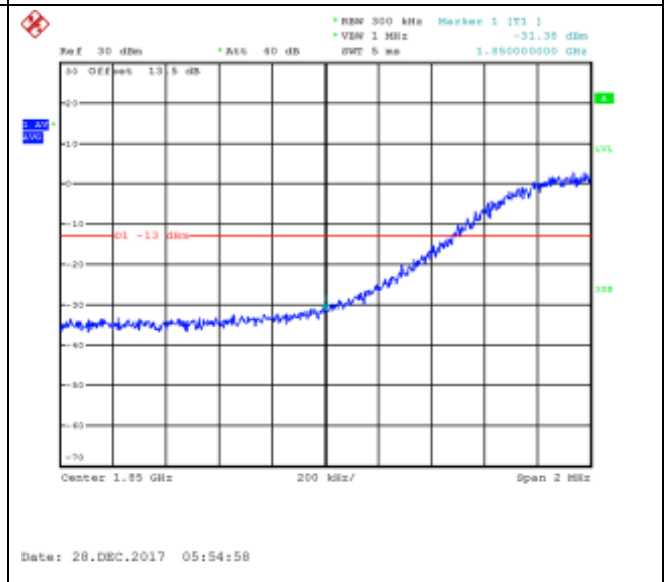

16QAM Low channel-75 RB offset 0