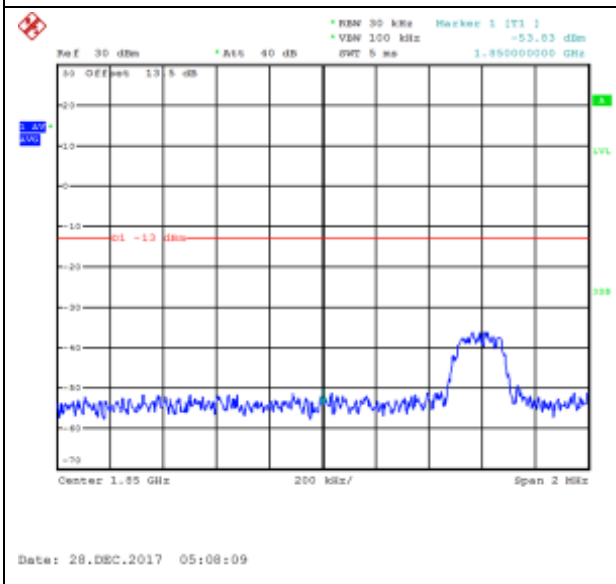

QPSK High channel-25 RB offset 0

16QAM High channel-25 RB offset 0

QPSK Low channel-1 RB offset 0

16QAM Low channel-1 RB offset 0

QPSK Low channel-1 RB offset 24

16QAM Low channel-1 RB offset 24

QPSK Low channel-1 RB offset 49