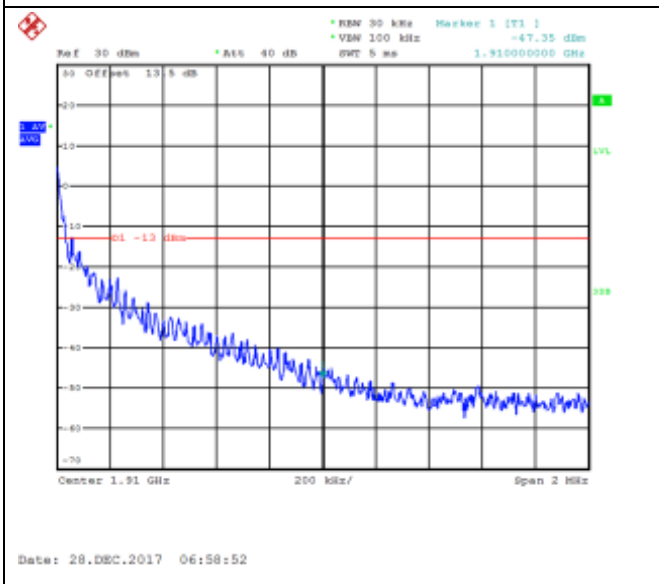

16QAM Low channel-50 RB offset 25

QPSK Low channel-50 RB offset 50

16QAM Low channel-50 RB offset 50

QPSK Low channel-100 RB offset 0

16QAM Low channel-100 RB offset 0

QPSK High channel-1 RB offset 0

16QAM High channel-1 RB offset 0