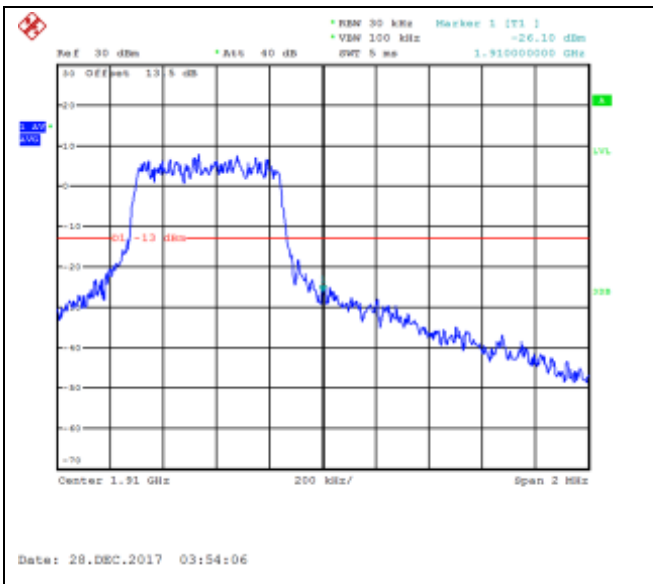

QPSK High channel-3 RB offset 3