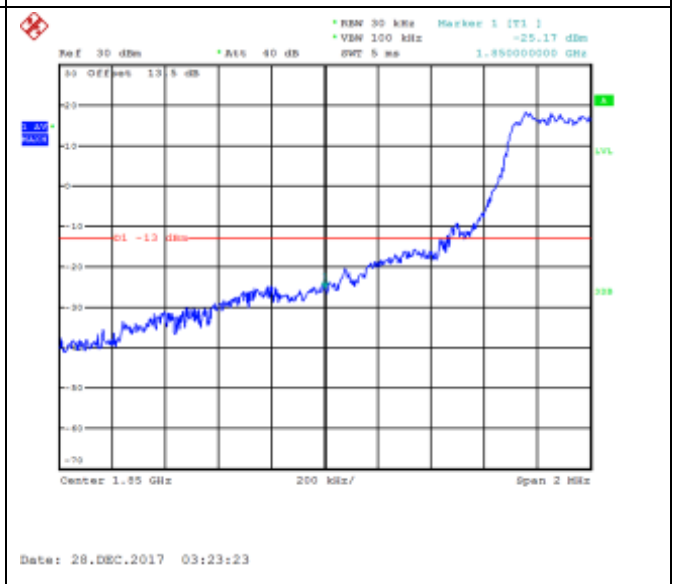

LTE FDD Band 2, Nominal Bandwidth: 1.4MHz

Date: 28.DEC.2017 02:57:39

Date: 28.DEC.2017 03:19:17

QPSK Low channel-1 RB offset 0

Date: 28.DEC.2017 03:04:55

16QAM Low channel-1 RB offset 0

Date: 28.DEC.2017 03:20:00

16QAM Low channel-3 RB offset 0

QPSK Low channel-3 RB offset 2

16QAM Low channel-3 RB offset 2

QPSK Low channel-3 RB offset 3

16QAM Low channel-3 RB offset 3

QPSK Low channel-6 RB offset 0

16QAM Low channel-6 RB offset 0