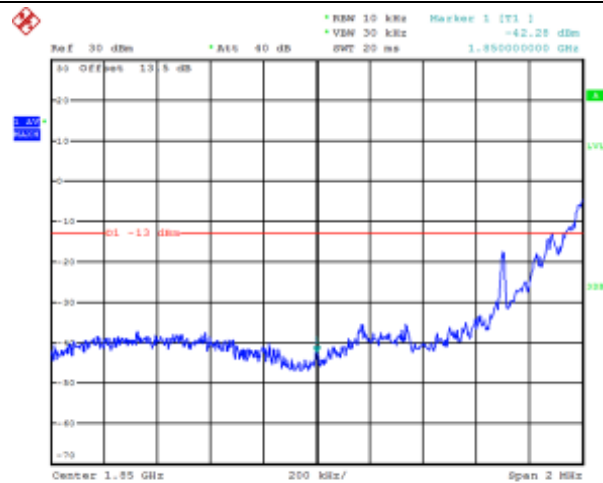

16QAM Low channel-1 RB offset 3

Date: 28.DEC.2017 03:21:04

QPSK Low channel-1 RB offset 5

16QAM Low channel-1 RB offset 5