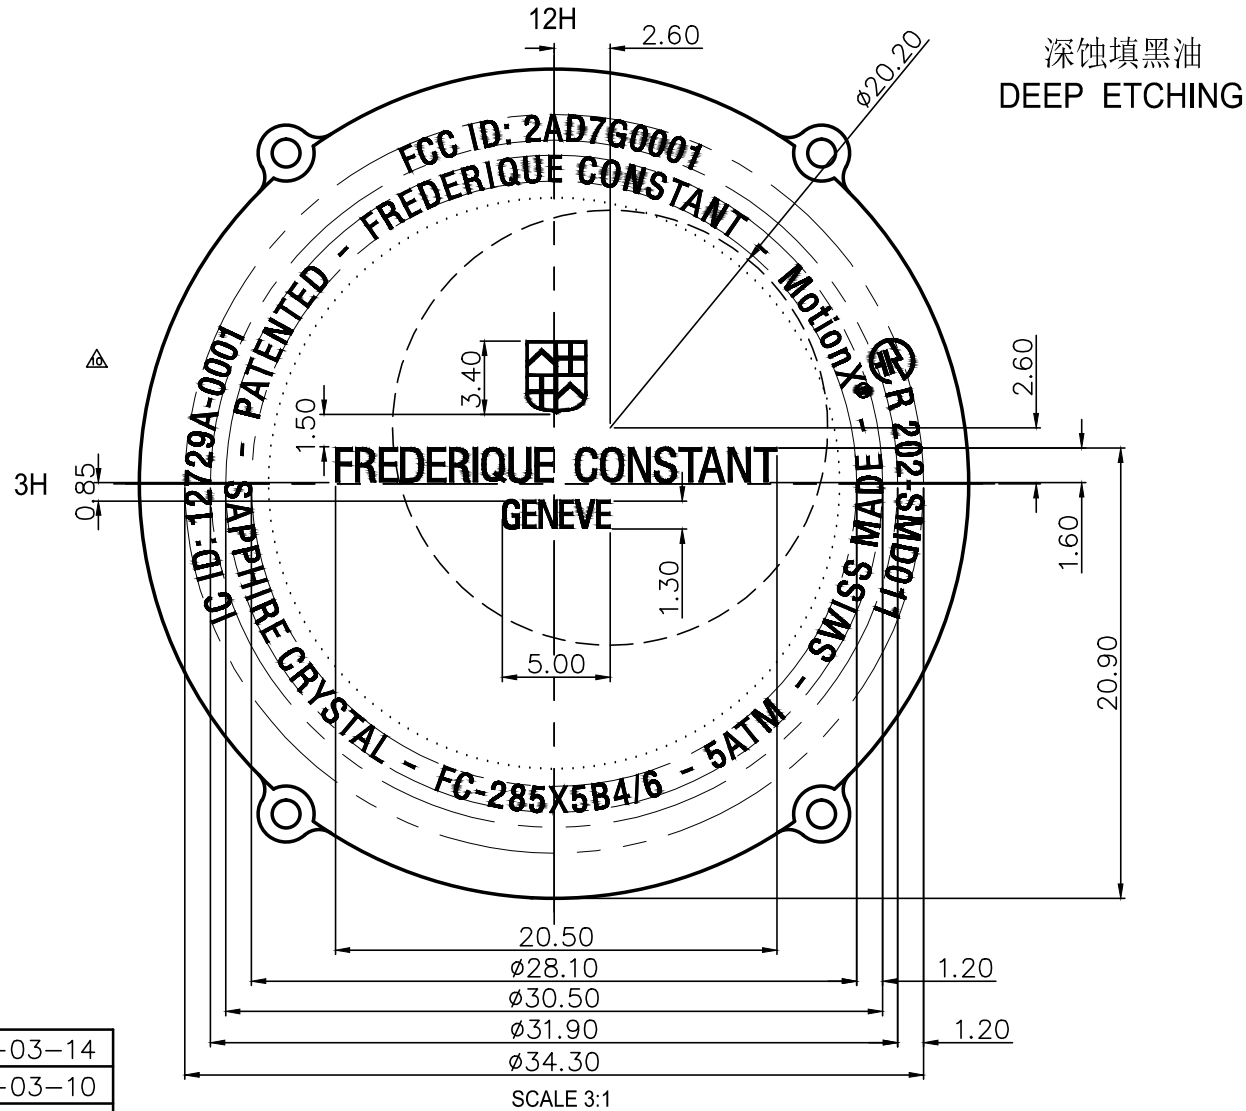

WING KWONG WATCHCASE FACTORY LTD.

SCALE 1:1

(* 留意蚀字要对位)

△	2015-03-14
△	2015-03-10
	2015-03-06

Tolerance unless shown angle±1'Decimal±0.10	Calibre	Model No.	Order No.	Designed by	PARTS NAME	正本图	MATERIAL	W'PROOF
	COFC275	S 1180G-14	CAFC275X5B6	Checked by	BACK MARKING			5 ATM