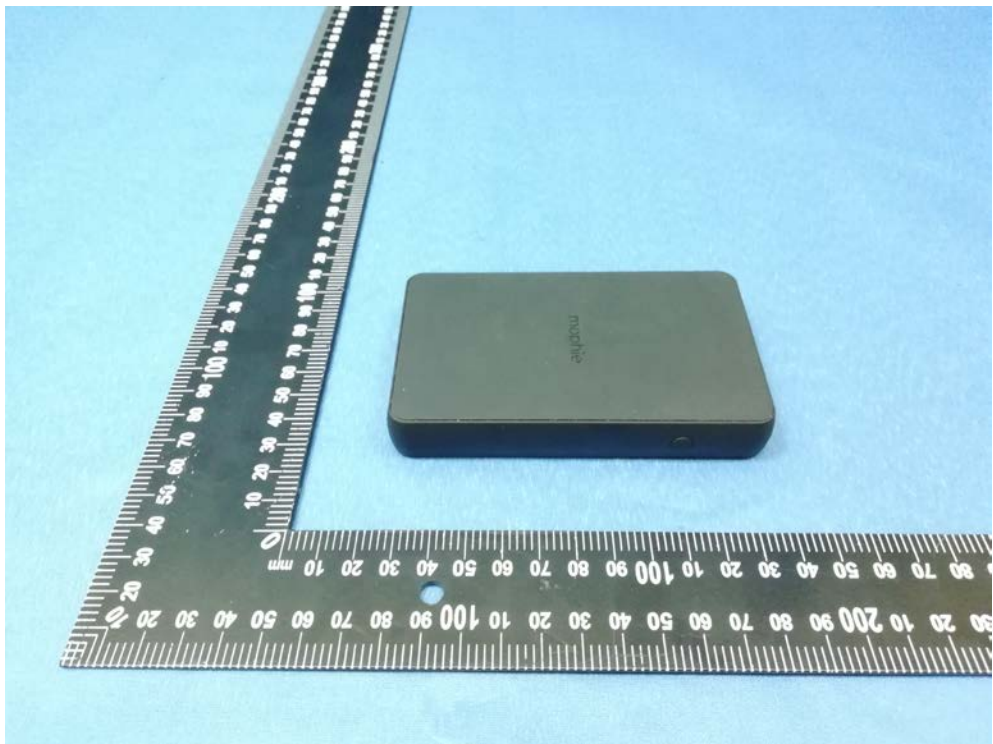

Appendix-External-Photos

FCC ID: 2ACWB-USBC6K

Model: PWRSTION-WRLS-6K

1.1 EUT –External View

Appendix-External-Photos

Appendix-External-Photos

Appendix-External-Photos

====End====