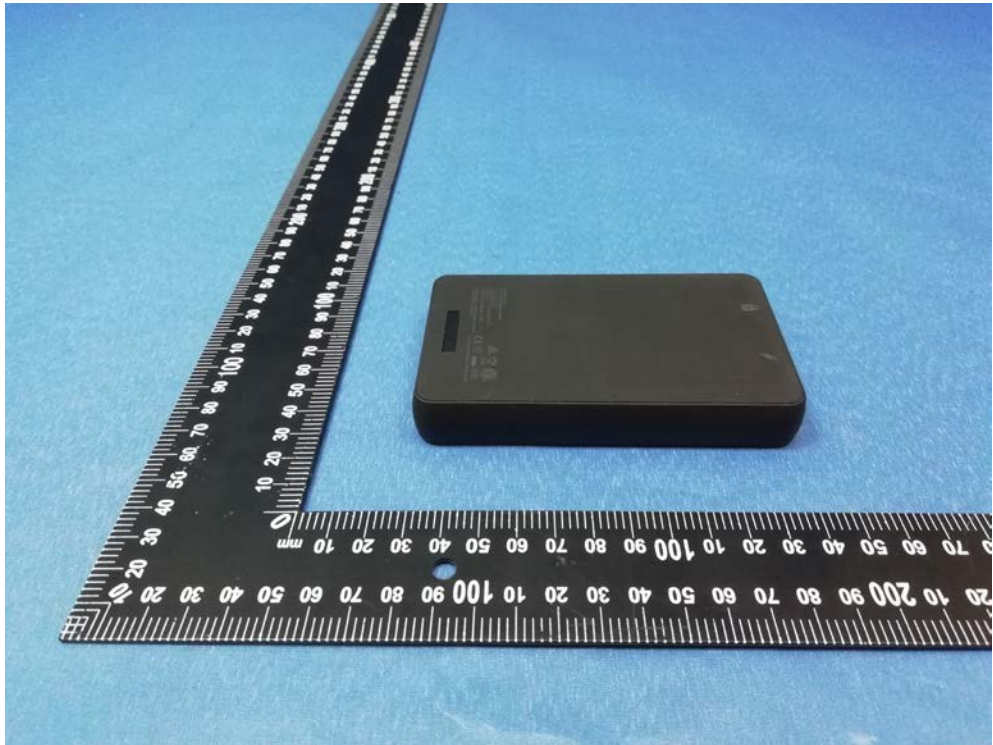

Appendix-External-Photos

FCC ID: 2ACWB-USBC6K

Model: PWRSTION-WRLS-6K

1.1 EUT –External View

Appendix-External-Photos

Appendix-External-Photos

Appendix-External-Photos

====End====