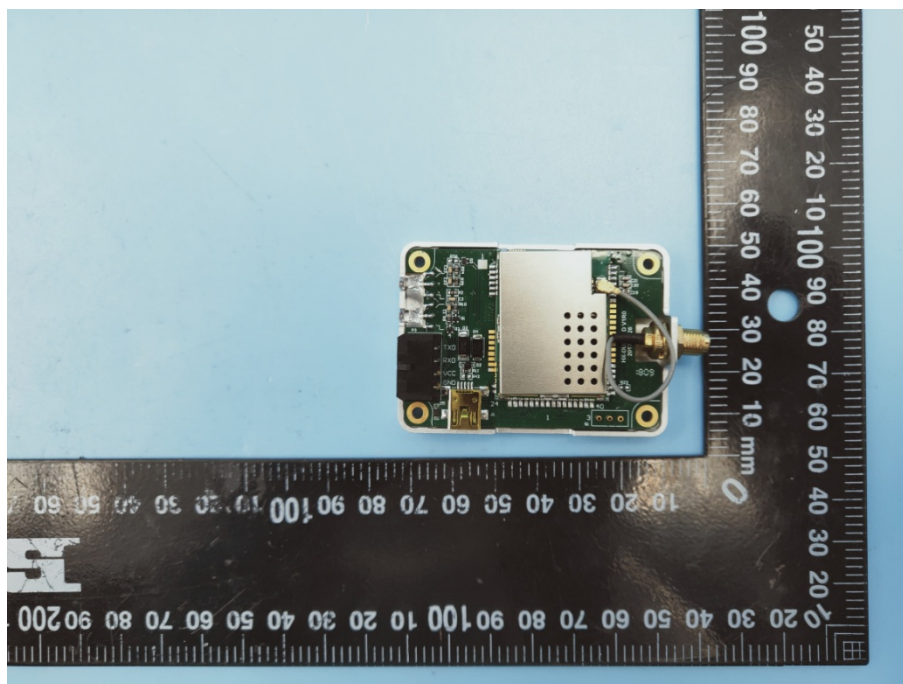

FCC ID: 2ACRAHX-DU2601D-900

Internal Photos

1. EUT front view

2. EUT rear view