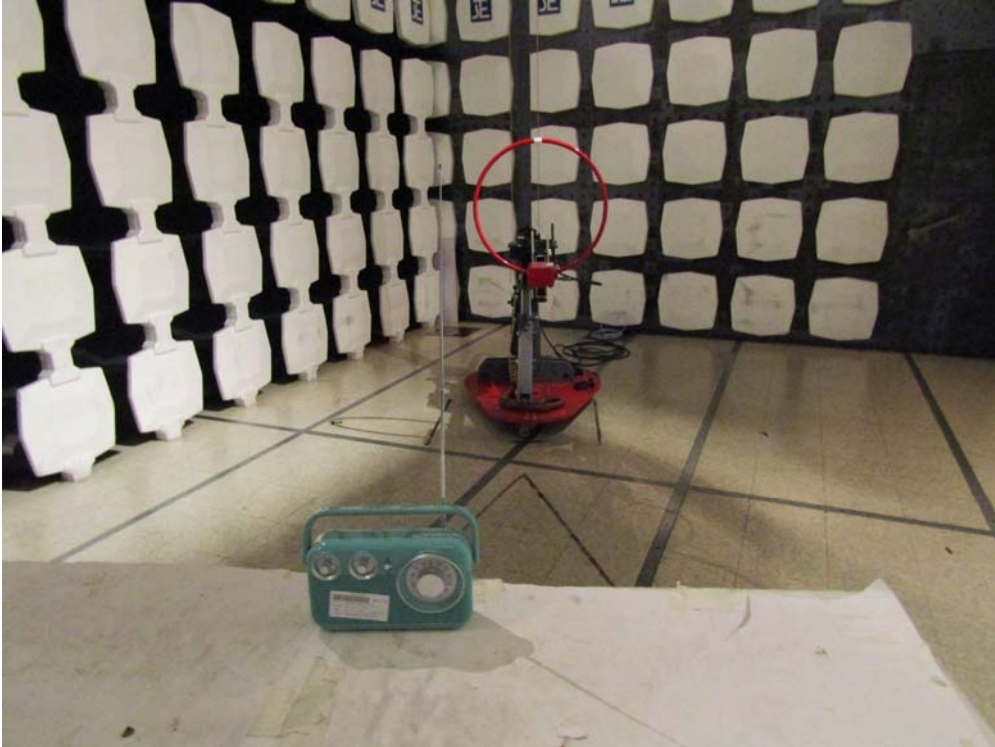

**Test Photo**

FCC ID: 2ACM4R3972T

**Measurement of Radiated Emission Test Set Up**

**Measurement of Radiated Emission Test Set Up**

**Measurement of Radiated Emission Test Set Up**

**Measurement of Conducted Emission Test Set Up**