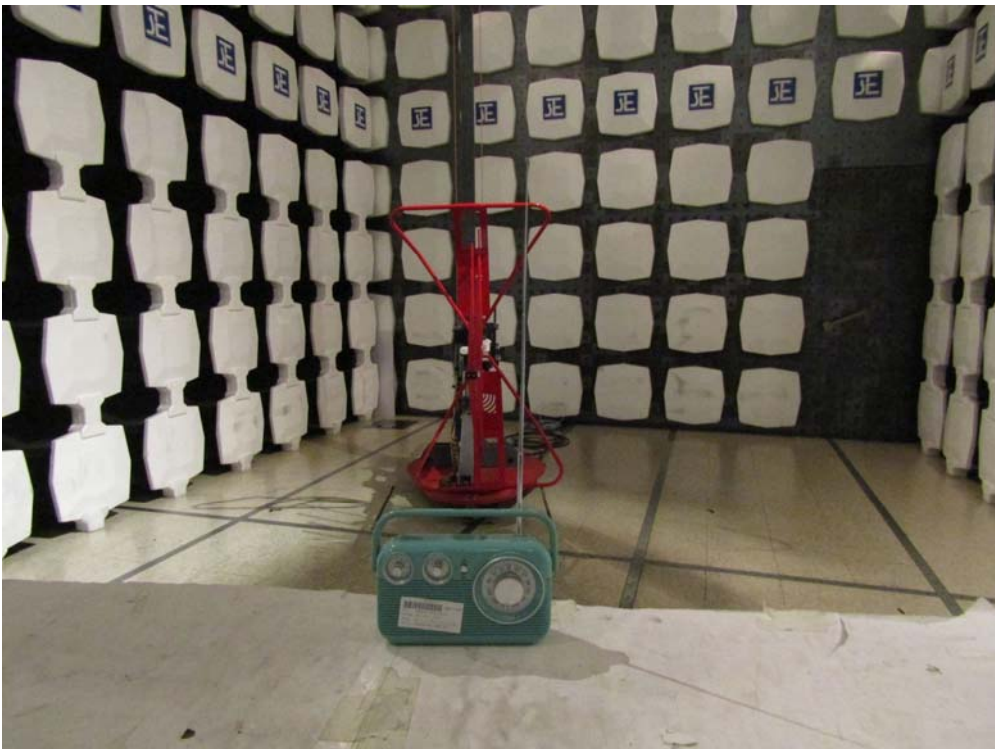

**Test Photo**

FCC ID: 2ACM4R3972T

**Measurement of Radiated Emission Test Set Up**

**Measurement of Radiated Emission Test Set Up**

**Measurement of Radiated Emission Test Set Up**

**Measurement of Conducted Emission Test Set Up**