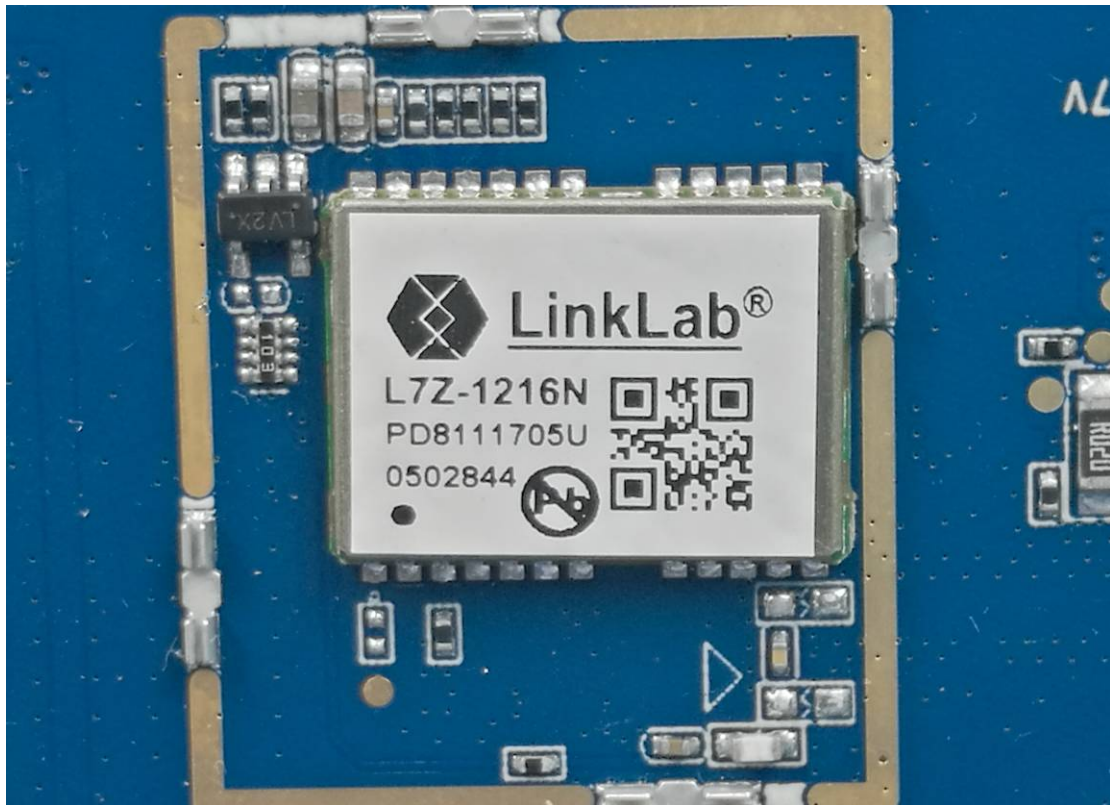

FCC ID: 2ACHTWSP02

Internal Photos

1. EUT uncover view

2. Mainboard front view

3. Mainboard rear view

4. Antenna view