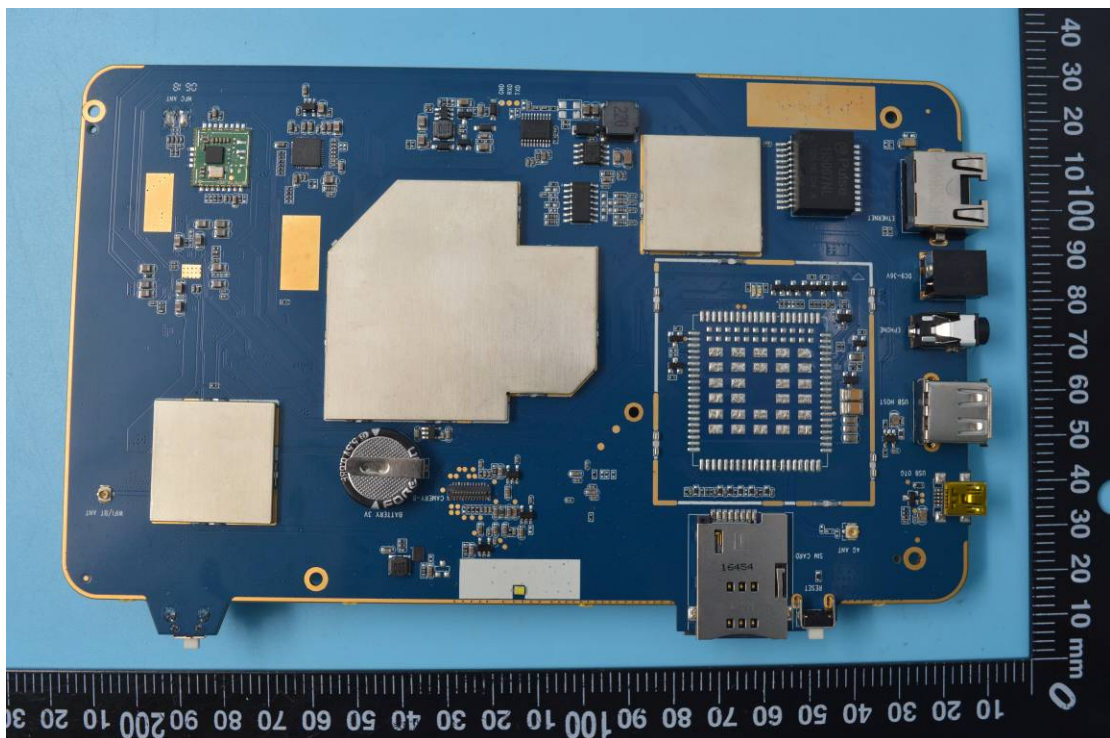

FCC ID: 2ACHTWSP02

Internal Photos

1. EUT uncover view

2. Mainboard front view

3. Mainboard rear view

4. Antenna view