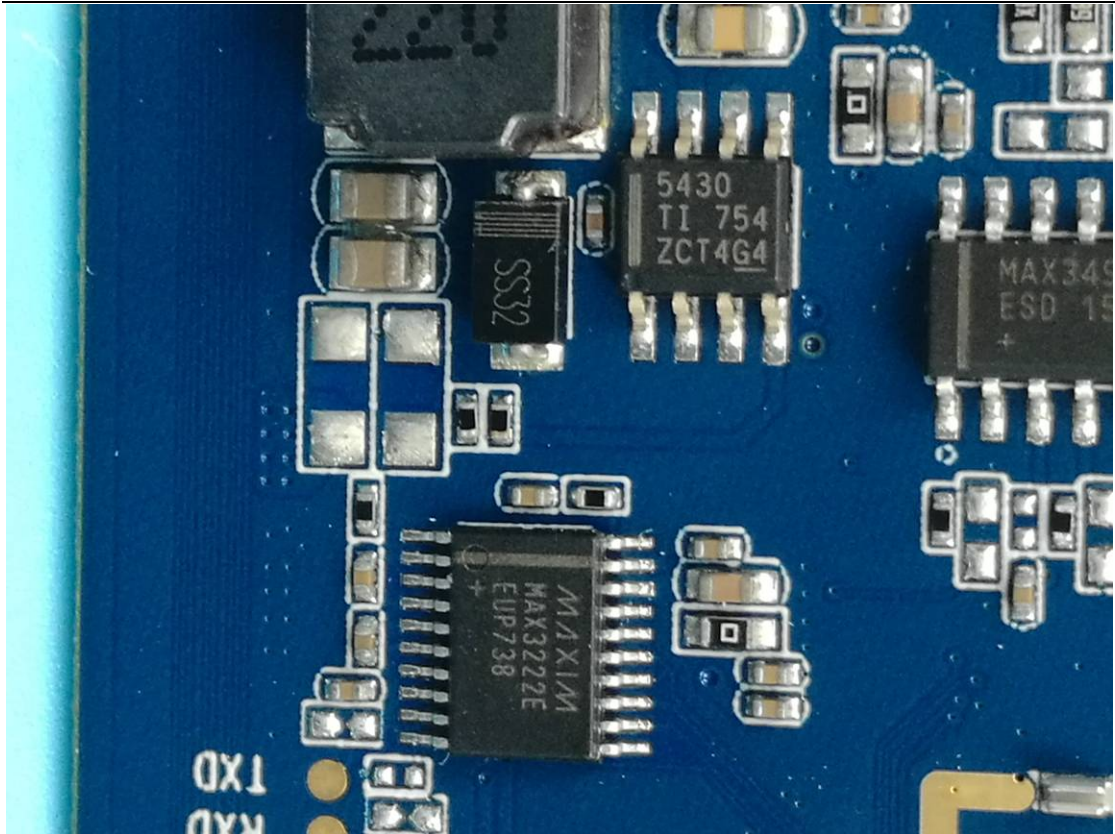

FCC ID: 2ACHTWSP02

Internal Photos

1. EUT uncover view

2. Mainboard front view

3. Mainboard rear view

4. Antenna view