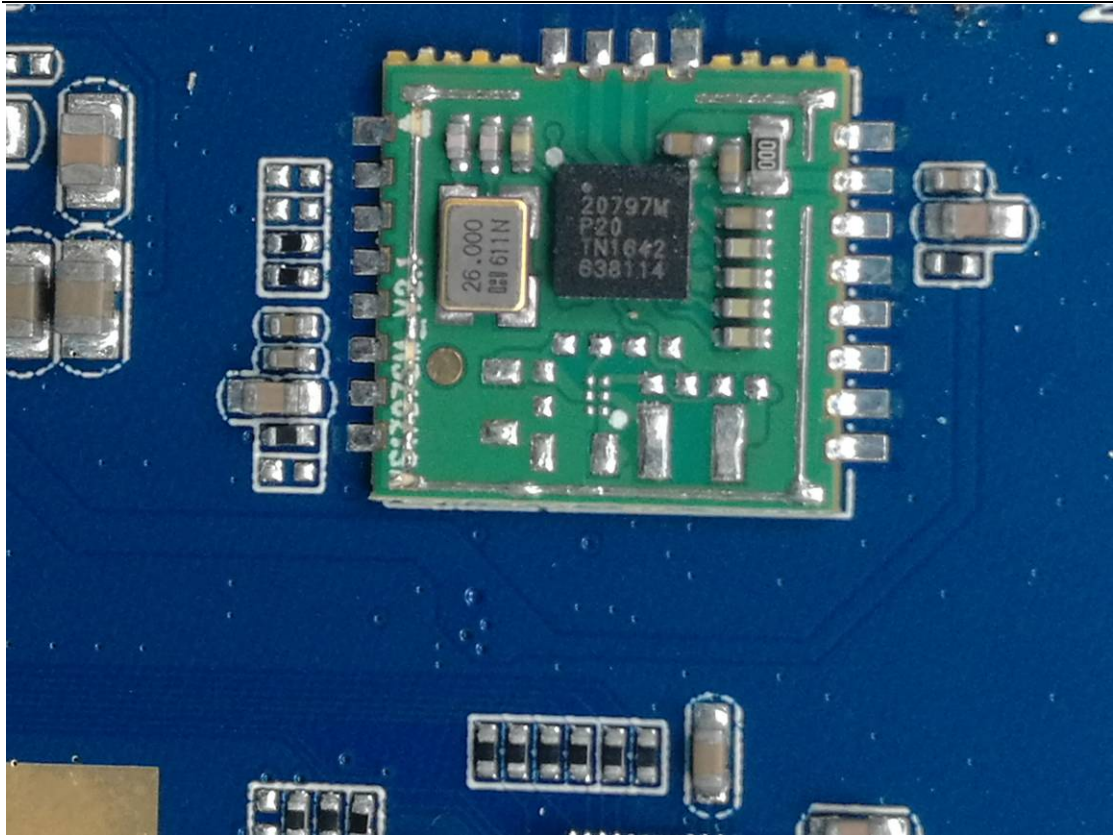

FCC ID: 2ACHTWSP02

Internal Photos

1. EUT uncover view

2. Mainboard front view

3. Mainboard rear view

4. Antenna view