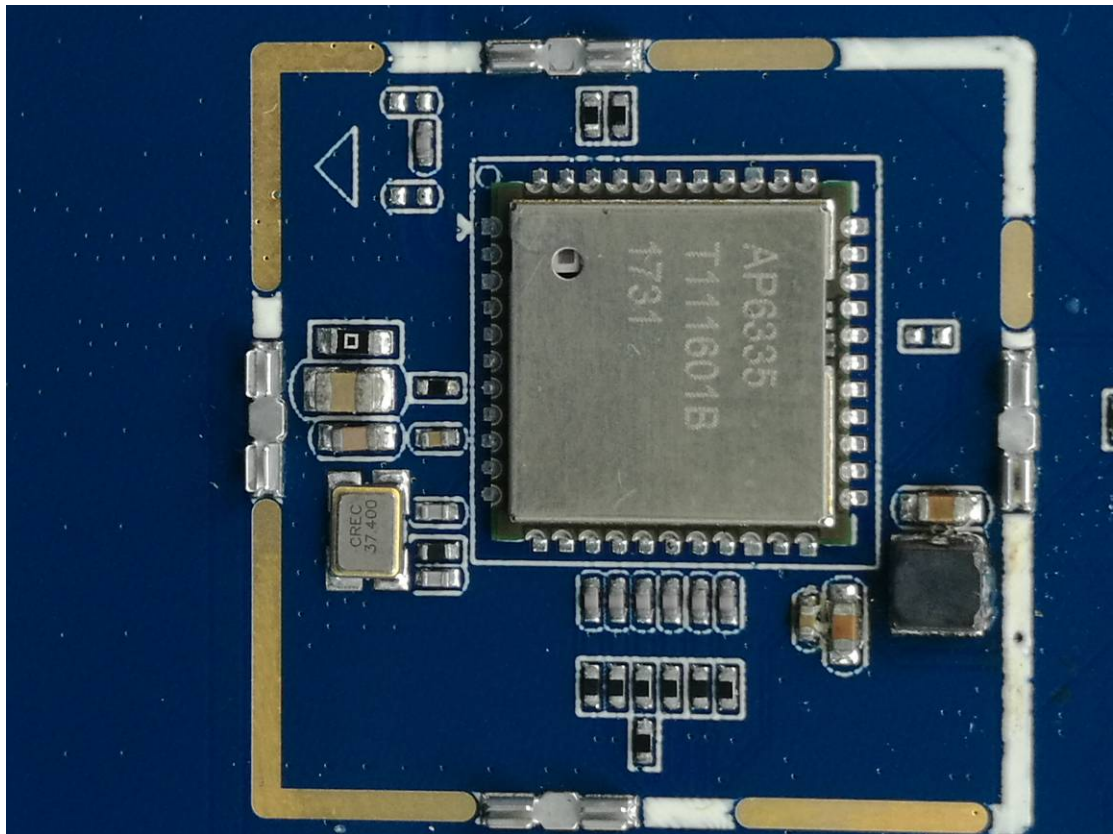

FCC ID: 2ACHTWSP02

Internal Photos

1. EUT uncover view

2. Mainboard front view

3. Mainboard rear view

4. Antenna view