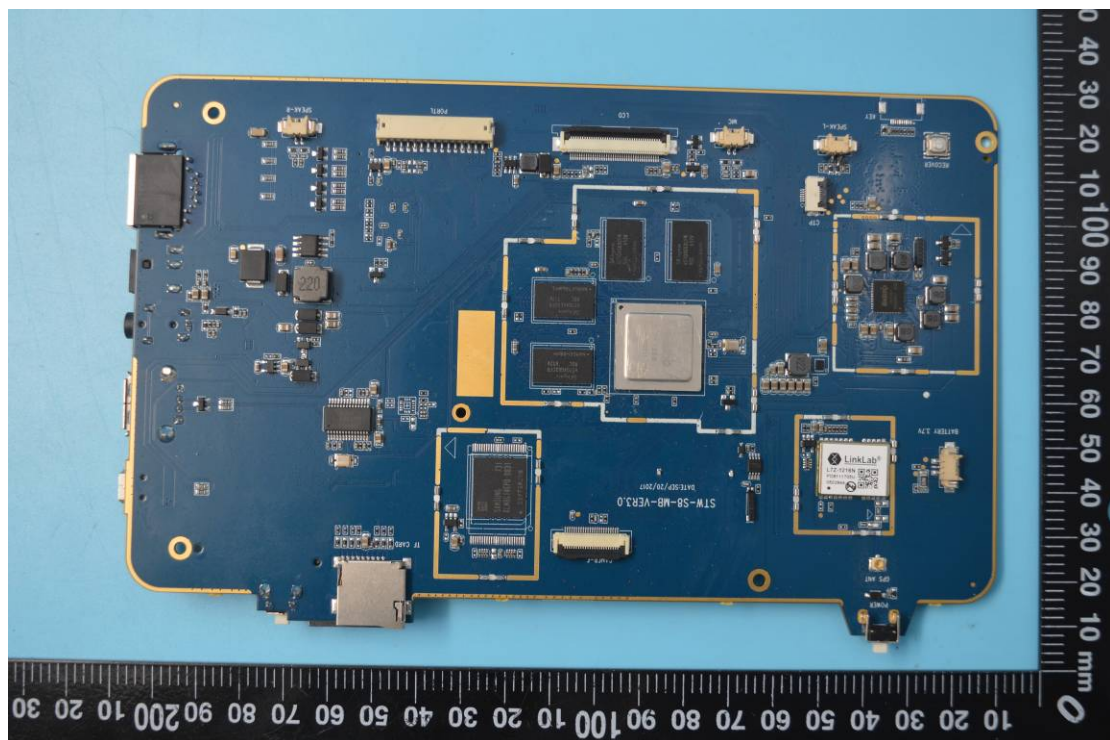

FCC ID: 2ACHTWSP02

Internal Photos

1. EUT uncover view

2. Mainboard front view

3. Mainboard rear view

4. Antenna view