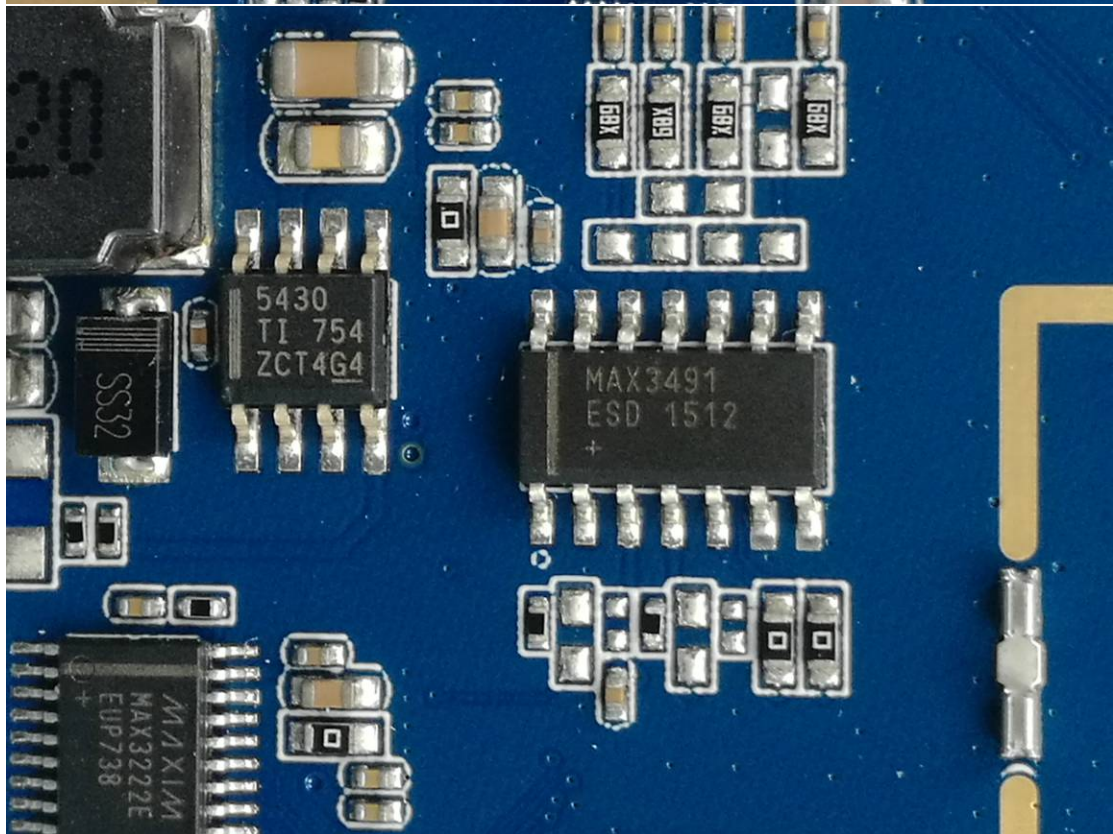

FCC ID: 2ACHTWSP02

Internal Photos

1. EUT uncover view

2. Mainboard front view

3. Mainboard rear view

4. Antenna view