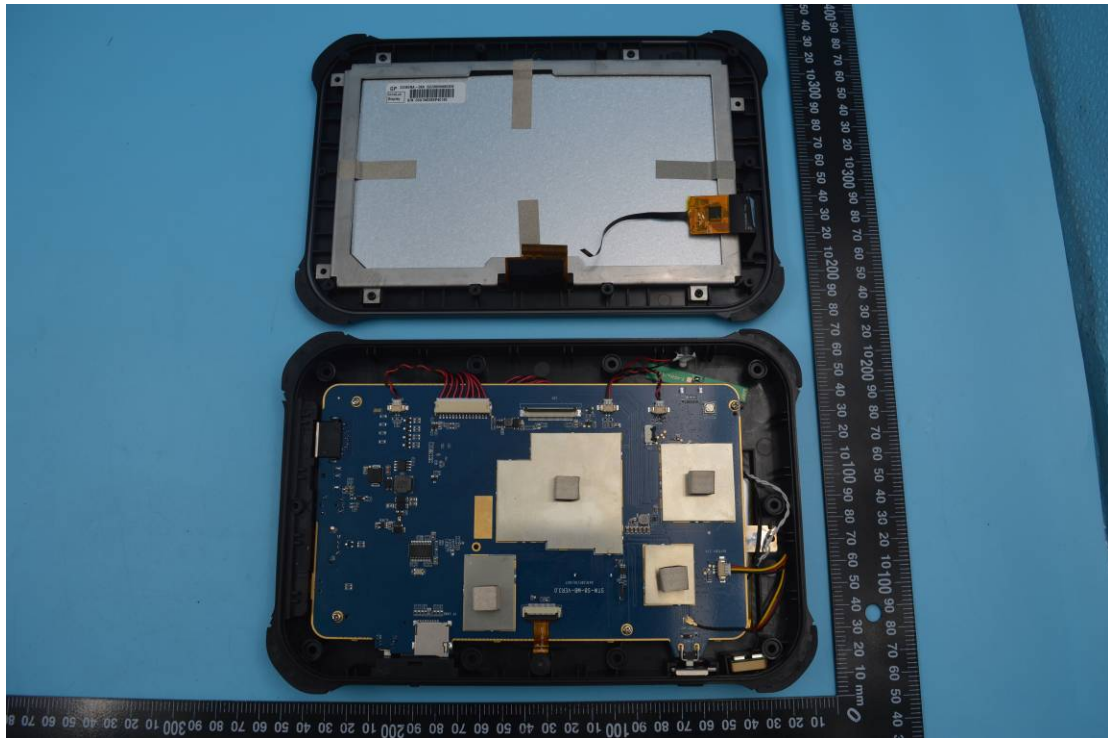

FCC ID: 2ACHTWSP02

Internal Photos

1. EUT uncover view

2. Mainboard front view

3. Mainboard rear view

4. Antenna view