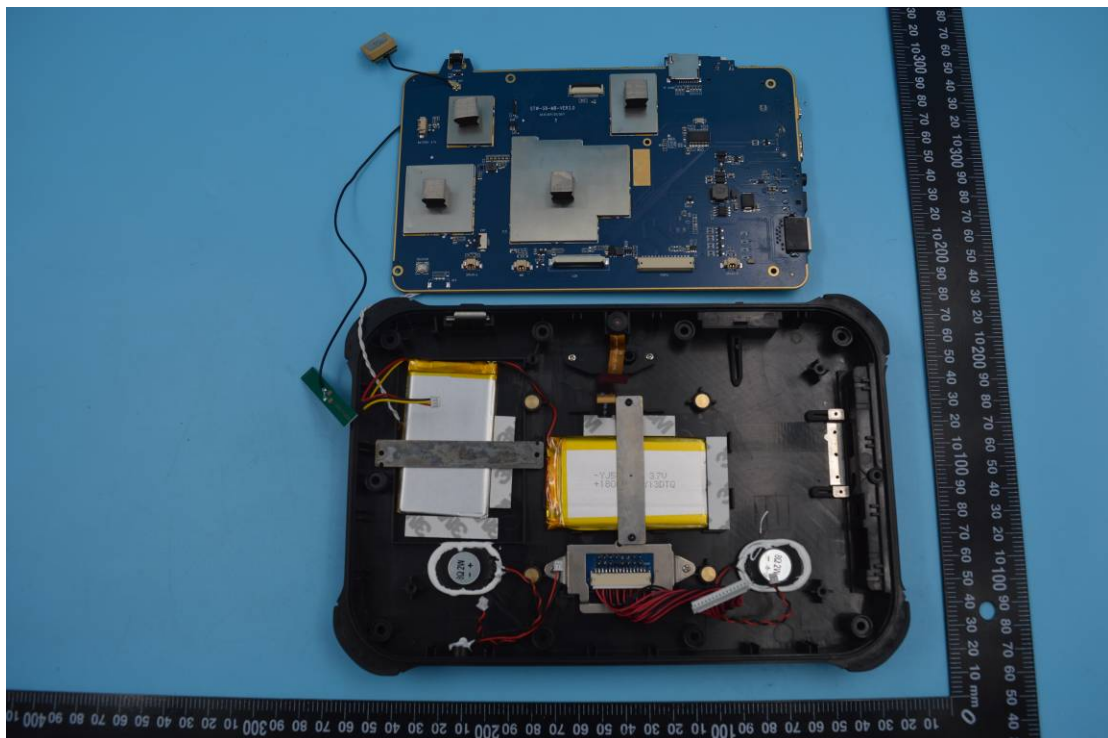

FCC ID: 2ACHTWSP02

Internal Photos

1. EUT uncover view

2. Mainboard front view

3. Mainboard rear view

4. Antenna view