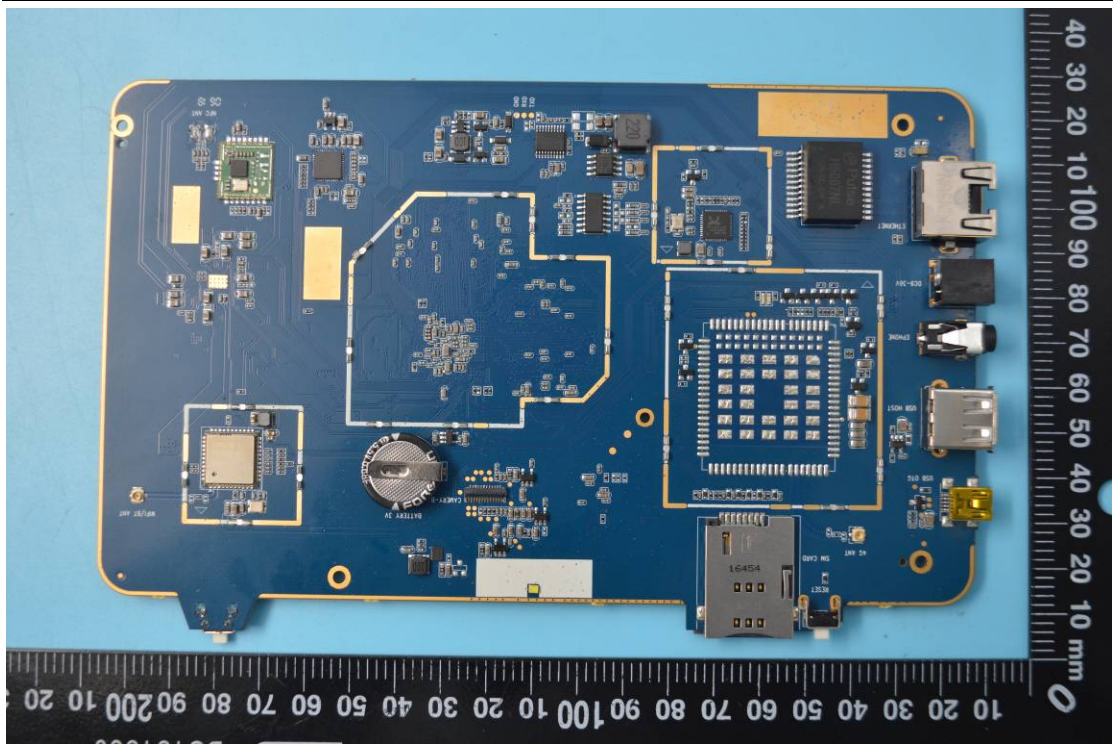

FCC ID: 2ACHTWSP02

Internal Photos

1. EUT uncover view

2. Mainboard front view

3. Mainboard rear view

4. Antenna view