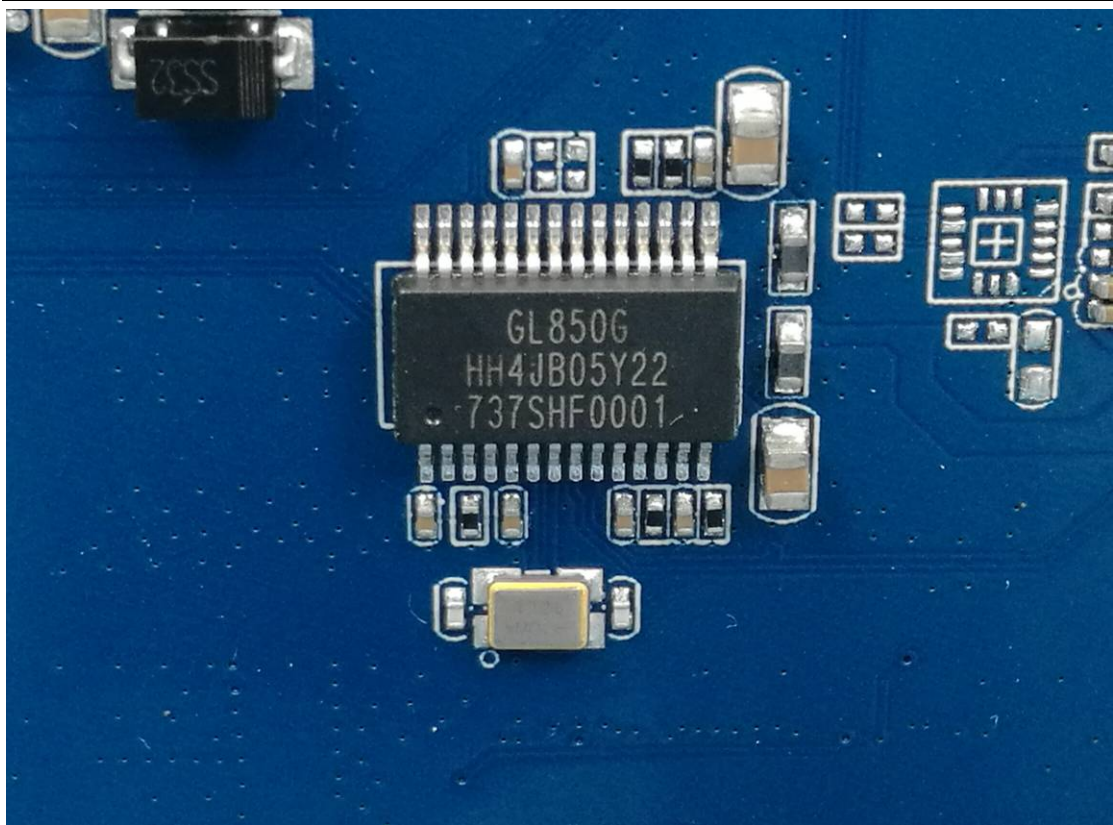

FCC ID: 2ACHTWSP02

Internal Photos

1. EUT uncover view

2. Mainboard front view

3. Mainboard rear view

4. Antenna view