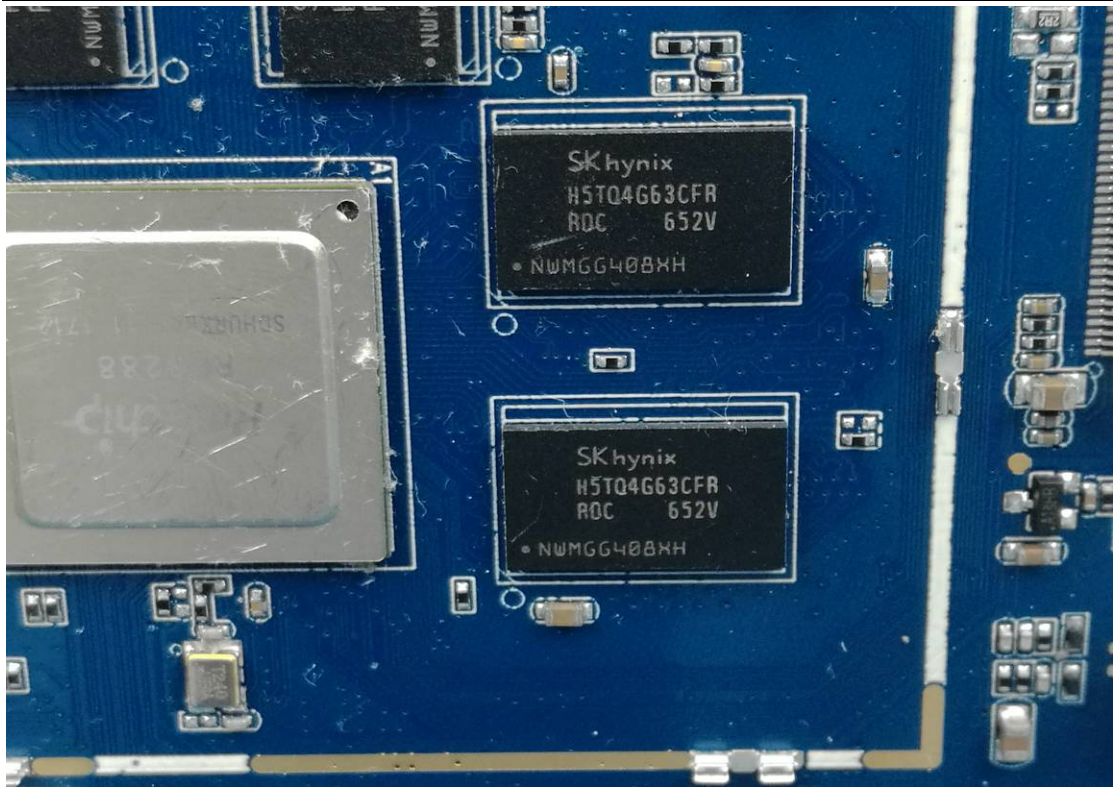

FCC ID: 2ACHTWSP02

Internal Photos

1. EUT uncover view

2. Mainboard front view

3. Mainboard rear view

4. Antenna view