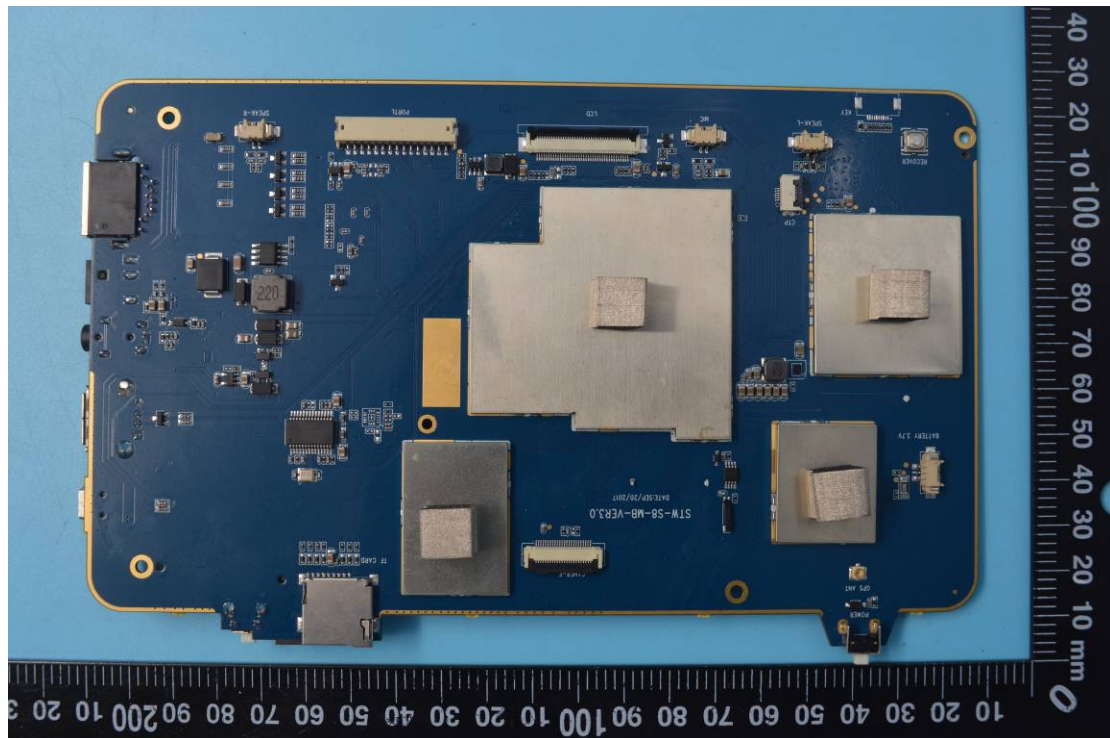

FCC ID: 2ACHTWSP02

Internal Photos

1. EUT uncover view

2. Mainboard front view

3. Mainboard rear view

4. Antenna view