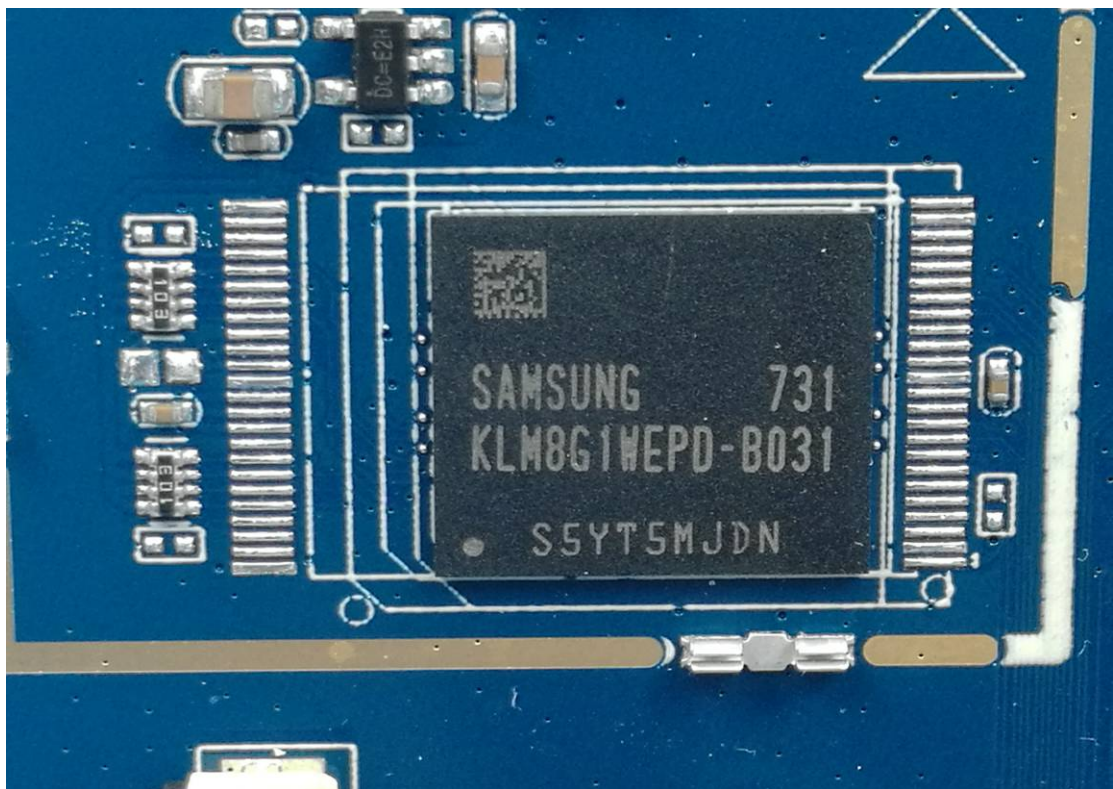

FCC ID: 2ACHTWSP02

Internal Photos

1. EUT uncover view

2. Mainboard front view

3. Mainboard rear view

4. Antenna view