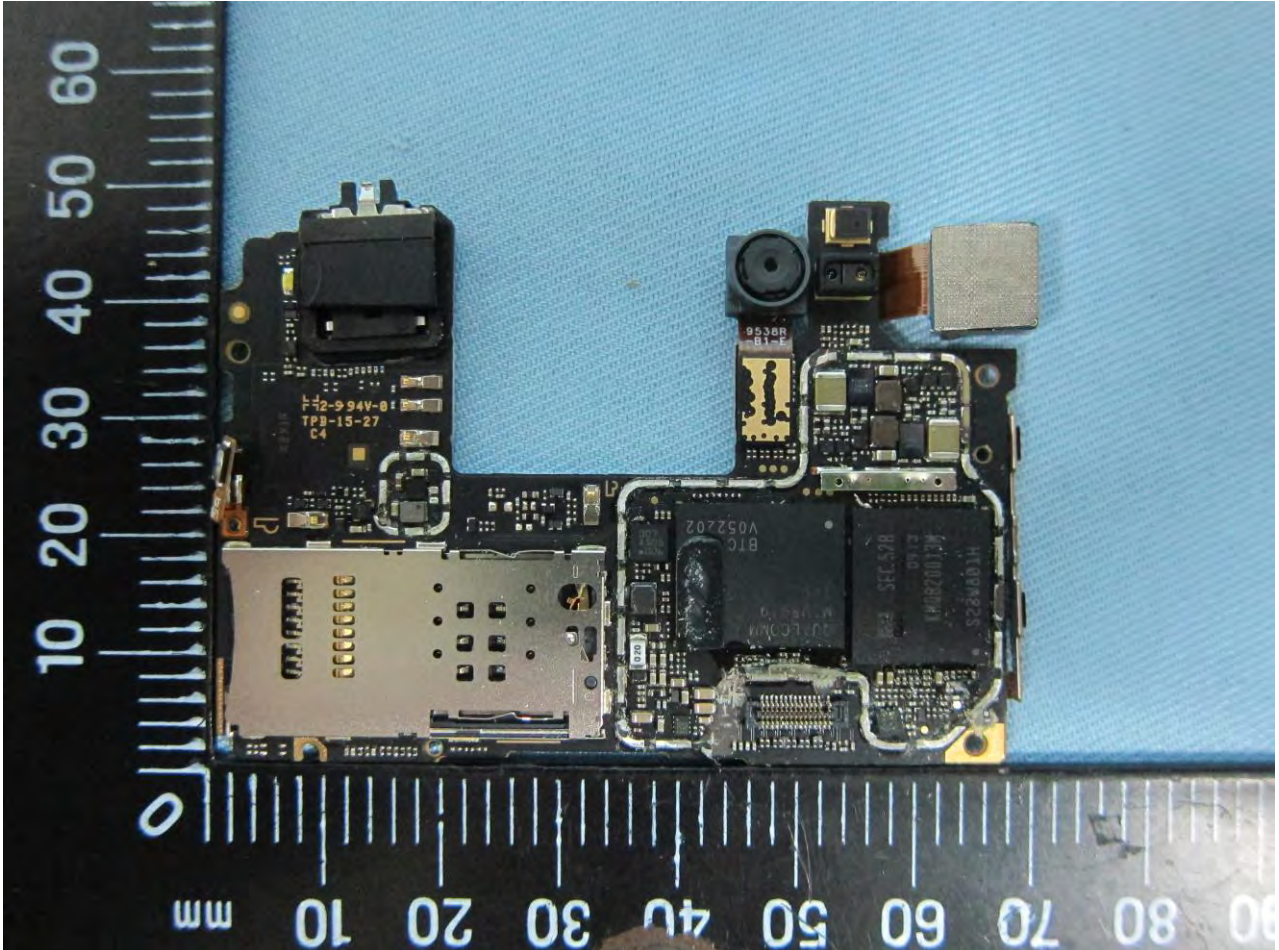

Brand Name: ALCATEL ONETOUCH; Model Name: 6045O
Marketing Name: ALCATEL ONETOUCH IDOL 3 (5.5)

Brand Name: ALCATEL ONETOUCH; Model Name: 60450
Marketing Name: ALCATEL ONETOUCH IDOL 3 (5.5)

Brand Name: ALCATEL ONETOUCH; Model Name: 60450
Marketing Name: ALCATEL ONETOUCH IDOL 3 (5.5)

Brand Name: ALCATEL ONETOUCH; Model Name: 60450
Marketing Name: ALCATEL ONETOUCH IDOL 3 (5.5)

Brand Name: ALCATEL ONETOUCH; Model Name: 60450
Marketing Name: ALCATEL ONETOUCH IDOL 3 (5.5)

Brand Name: ALCATEL ONETOUCH; Model Name: 60450
Marketing Name: ALCATEL ONETOUCH IDOL 3 (5.5)