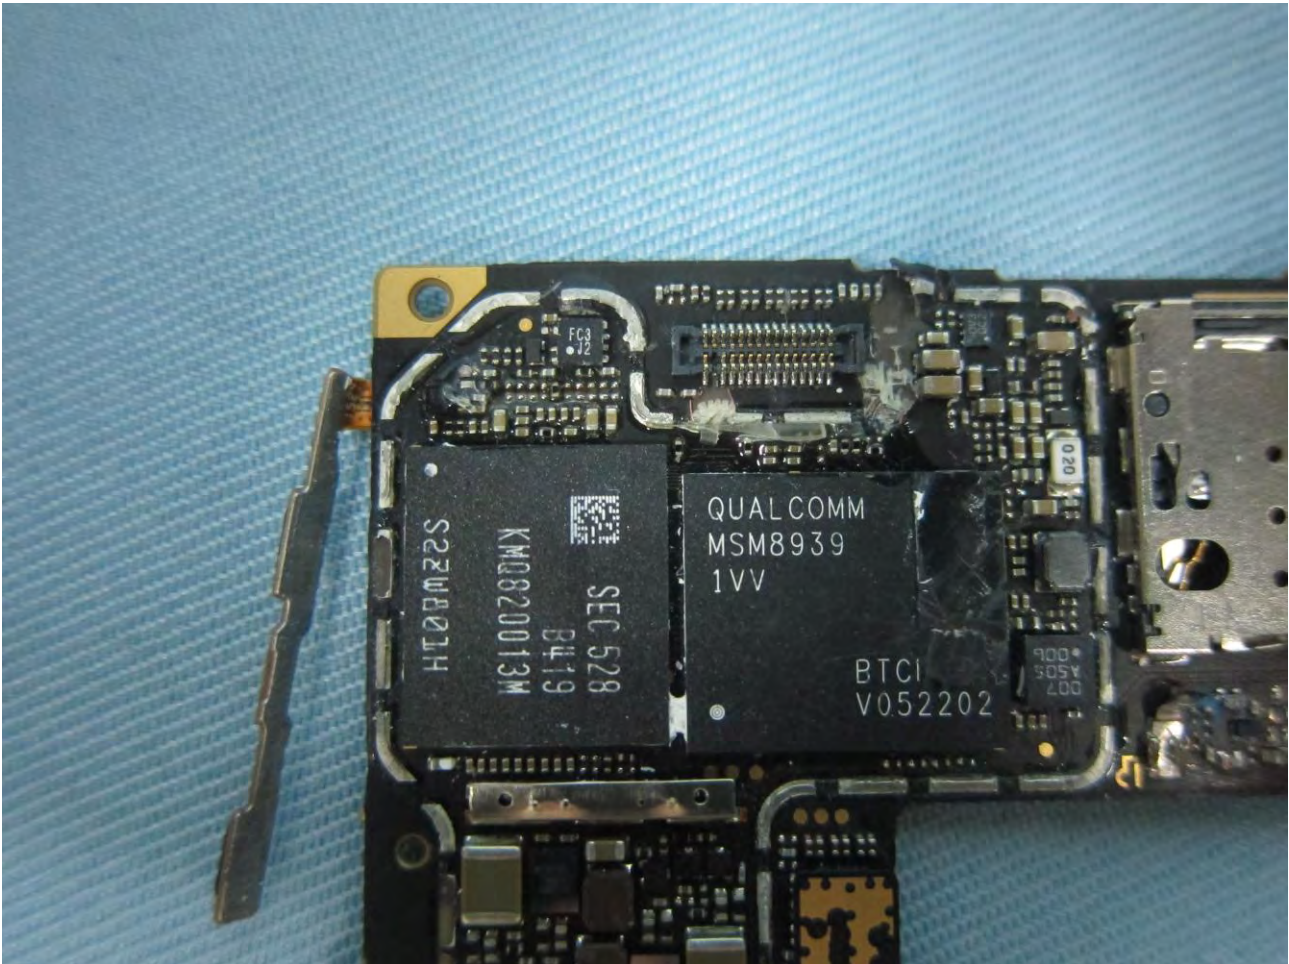

Brand Name: ALCATEL ONETOUCH; Model Name: 60450
Marketing Name: ALCATEL ONETOUCH IDOL 3 (5.5)

Brand Name: ALCATEL ONETOUCH; Model Name: 60450
Marketing Name: ALCATEL ONETOUCH IDOL 3 (5.5)

Brand Name: ALCATEL ONETOUCH; Model Name: 60450
Marketing Name: ALCATEL ONETOUCH IDOL 3 (5.5)

**Brand Name: ALCATEL ONETOUCH; Model Name: 60450
Marketing Name: ALCATEL ONETOUCH IDOL 3 (5.5)**

Brand Name: ALCATEL ONETOUCH; Model Name: 60450
Marketing Name: ALCATEL ONETOUCH IDOL 3 (5.5)

Brand Name: ALCATEL ONETOUCH; Model Name: 60450
Marketing Name: ALCATEL ONETOUCH IDOL 3 (5.5)