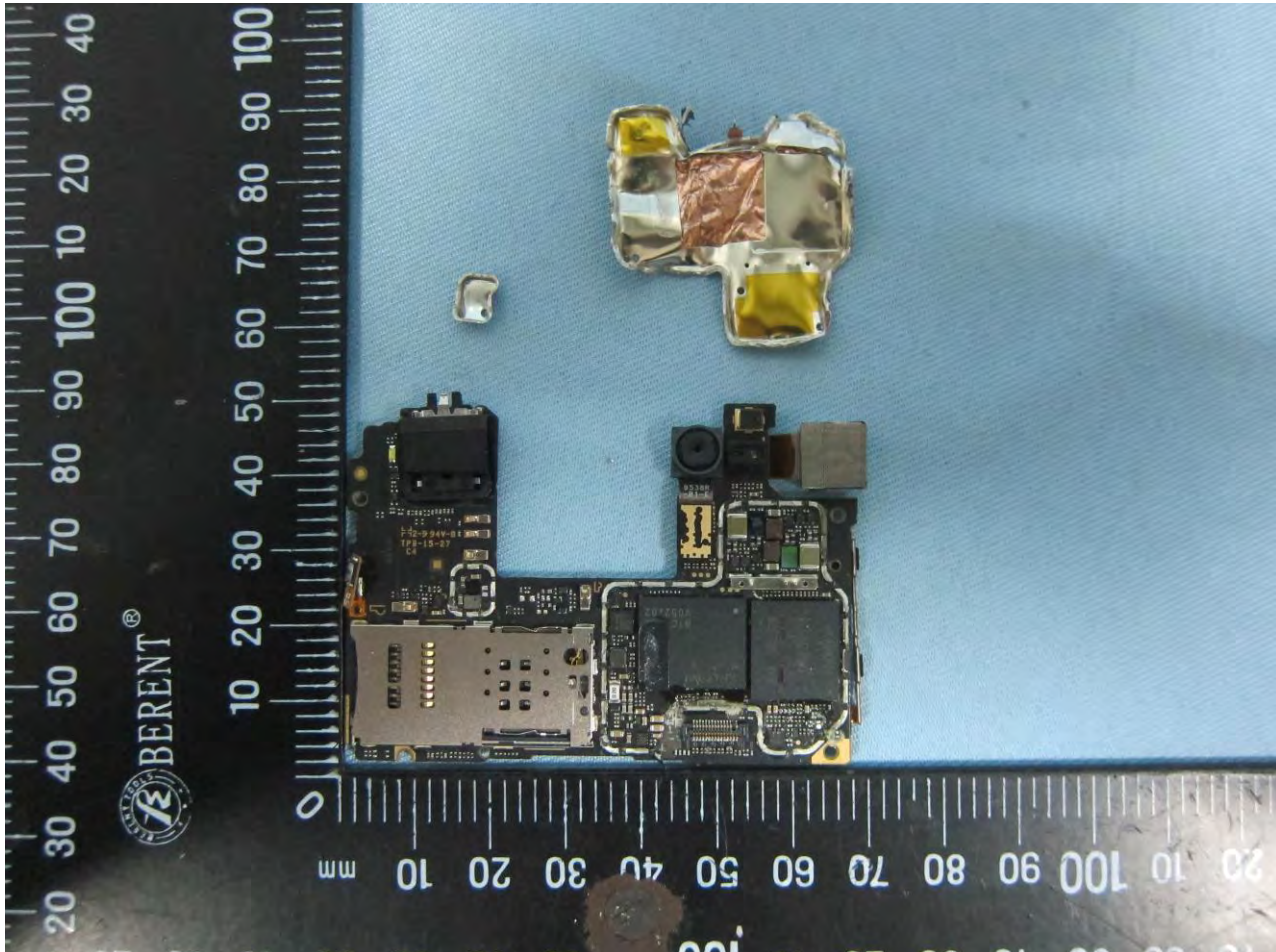

Brand Name: ALCATEL ONETOUCH; Model Name: 6045O
Marketing Name: ALCATEL ONETOUCH IDOL 3 (5.5)

Brand Name: ALCATEL ONETOUCH; Model Name: 60450
Marketing Name: ALCATEL ONETOUCH IDOL 3 (5.5)

Brand Name: ALCATEL ONETOUCH; Model Name: 60450
Marketing Name: ALCATEL ONETOUCH IDOL 3 (5.5)

Brand Name: ALCATEL ONETOUCH; Model Name: 60450
Marketing Name: ALCATEL ONETOUCH IDOL 3 (5.5)

Brand Name: ALCATEL ONETOUCH; Model Name: 60450
Marketing Name: ALCATEL ONETOUCH IDOL 3 (5.5)

Brand Name: ALCATEL ONETOUCH; Model Name: 60450
Marketing Name: ALCATEL ONETOUCH IDOL 3 (5.5)