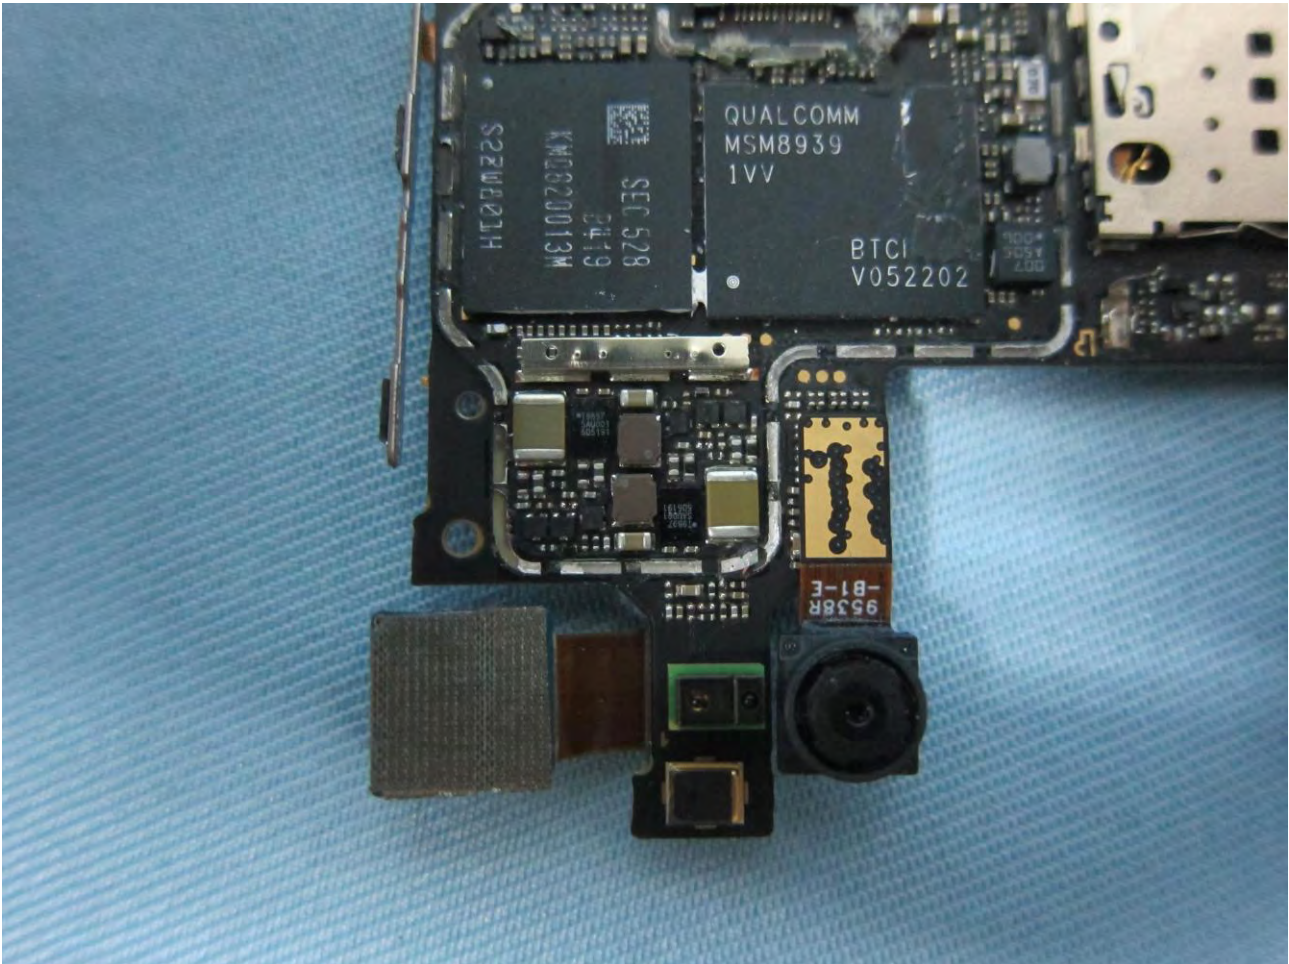

**Brand Name: ALCATEL ONETOUCH; Model Name: 60450
Marketing Name: ALCATEL ONETOUCH IDOL 3 (5.5)**

Brand Name: ALCATEL ONETOUCH; Model Name: 60450
Marketing Name: ALCATEL ONETOUCH IDOL 3 (5.5)

Brand Name: ALCATEL ONETOUCH; Model Name: 60450
Marketing Name: ALCATEL ONETOUCH IDOL 3 (5.5)

Brand Name: ALCATEL ONETOUCH; Model Name: 60450
Marketing Name: ALCATEL ONETOUCH IDOL 3 (5.5)

Brand Name: ALCATEL ONETOUCH; Model Name: 60450
Marketing Name: ALCATEL ONETOUCH IDOL 3 (5.5)

Brand Name: ALCATEL ONETOUCH; Model Name: 6045O
Marketing Name: ALCATEL ONETOUCH IDOL 3 (5.5)

Brand Name: ALCATEL ONETOUCH; Model Name: 60450
Marketing Name: ALCATEL ONETOUCH IDOL 3 (5.5)

Brand Name: ALCATEL ONETOUCH; Model Name: 6045O
Marketing Name: ALCATEL ONETOUCH IDOL 3 (5.5)

WWAN Main Antenna <Tx / Rx>