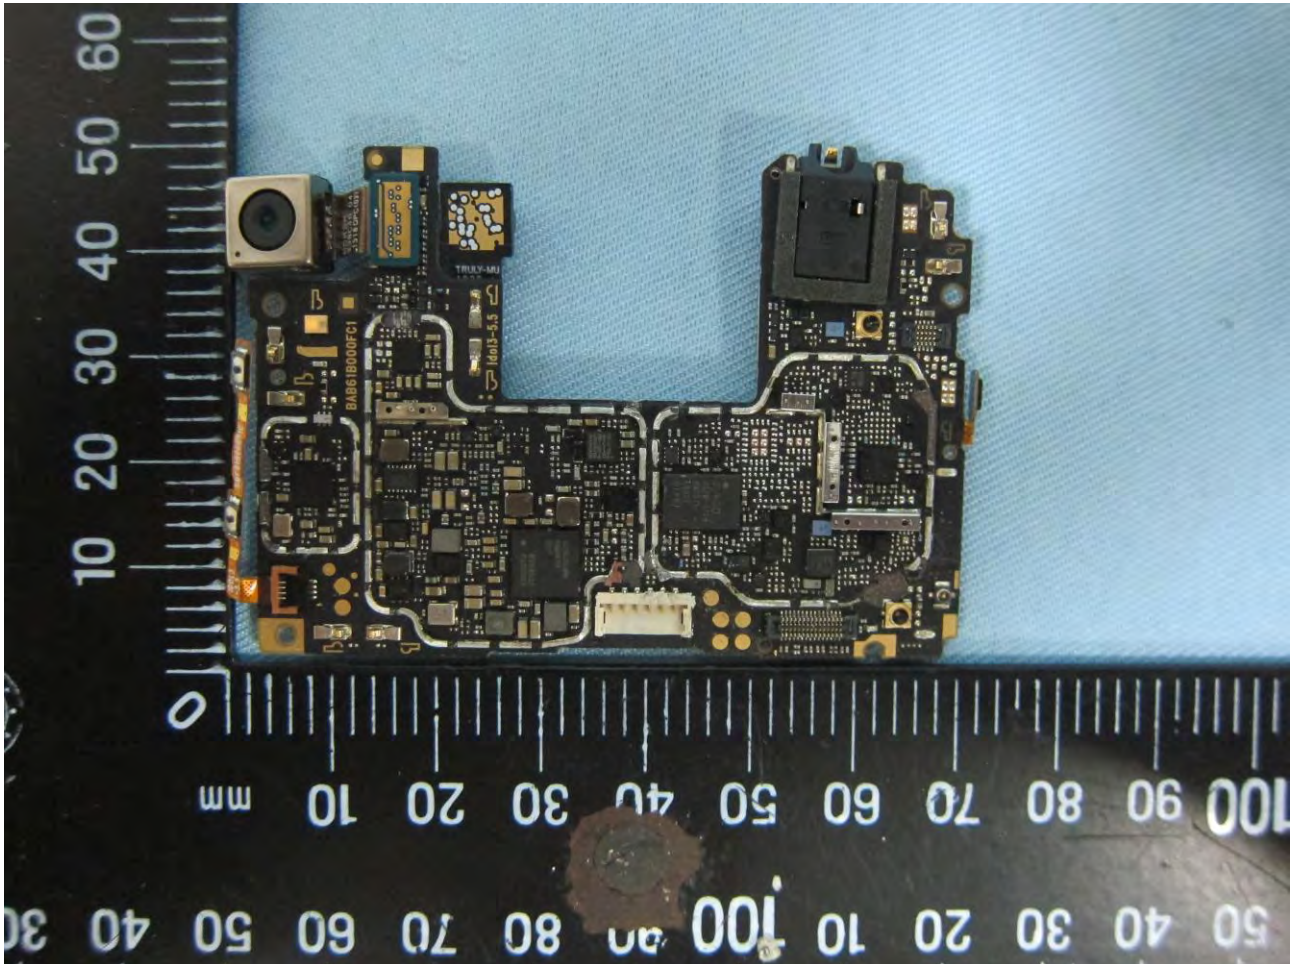

Brand Name: ALCATEL ONETOUCH; Model Name: 60450
Marketing Name: ALCATEL ONETOUCH IDOL 3 (5.5)

Brand Name: ALCATEL ONETOUCH; Model Name: 60450
Marketing Name: ALCATEL ONETOUCH IDOL 3 (5.5)

Brand Name: ALCATEL ONETOUCH; Model Name: 60450
Marketing Name: ALCATEL ONETOUCH IDOL 3 (5.5)