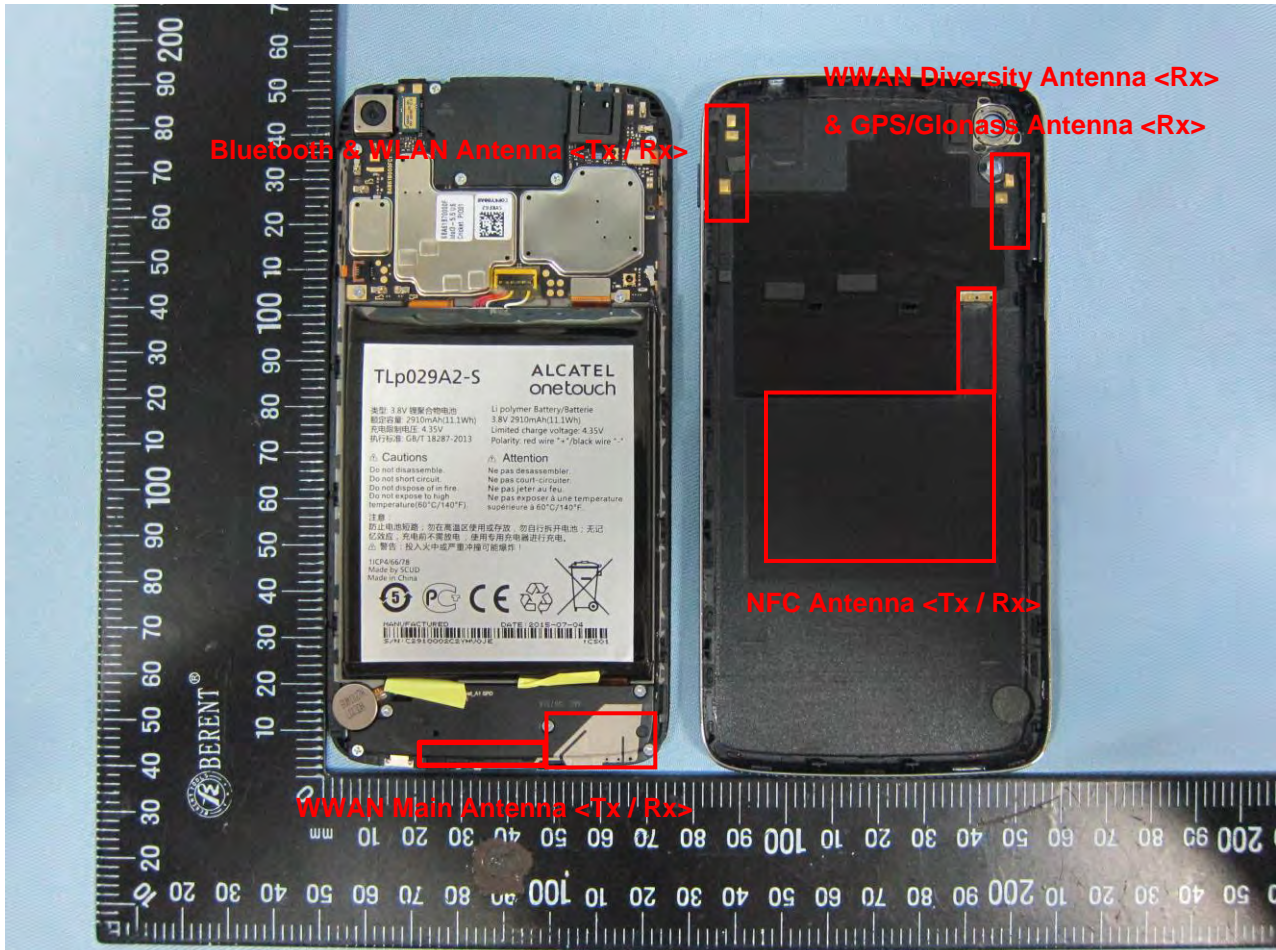

3. Internal Photograph of EUT

Brand Name: ALCATEL ONETOUCH; Model Name: 60450

Marketing Name: ALCATEL ONETOUCH IDOL 3 (5.5)

Brand Name: ALCATEL ONETOUCH; Model Name: 60450
Marketing Name: ALCATEL ONETOUCH IDOL 3 (5.5)