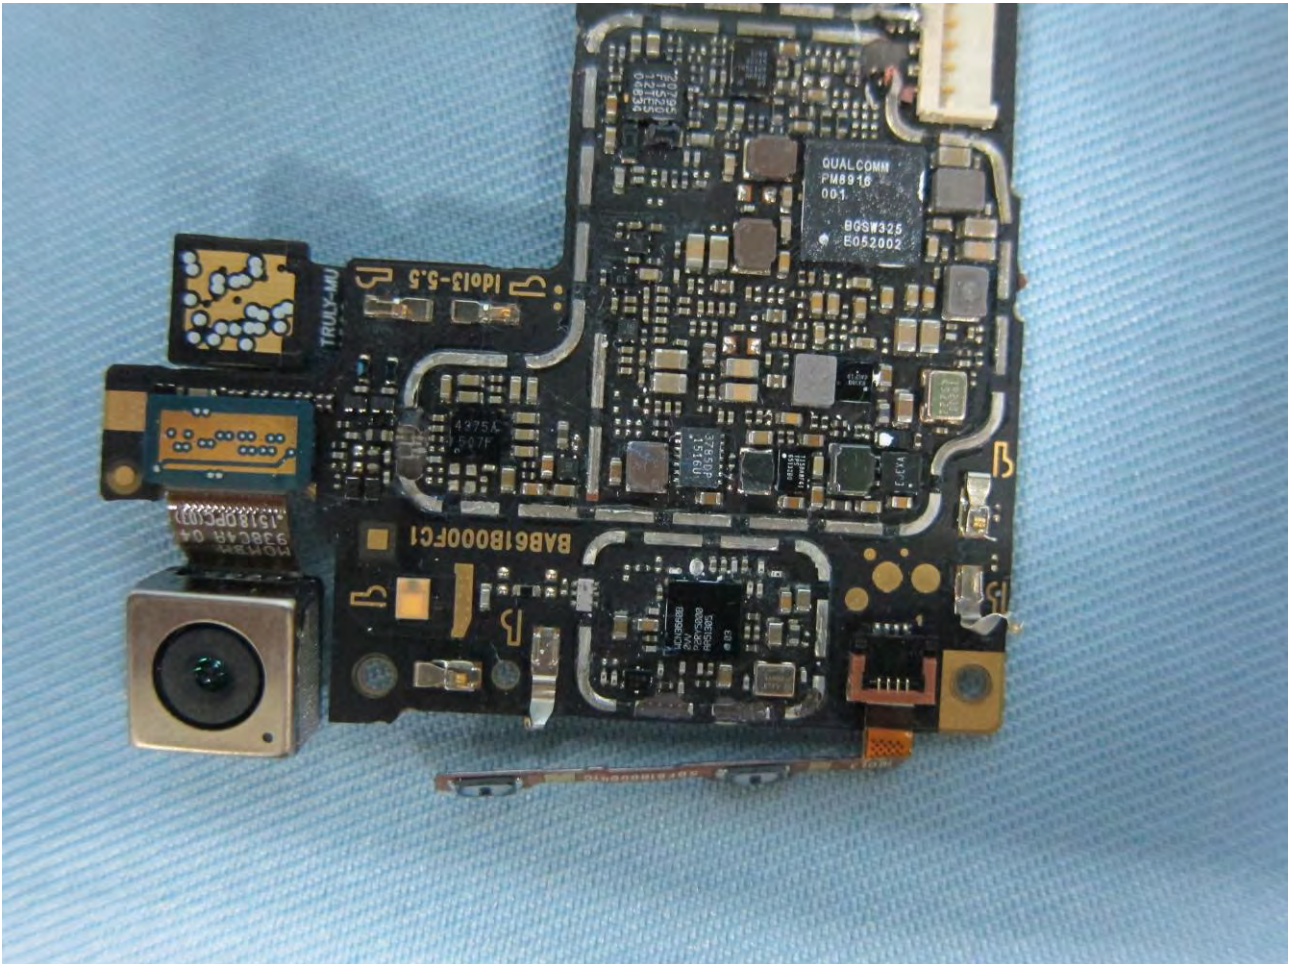

Brand Name: ALCATEL ONETOUCH; Model Name: 60450
Marketing Name: ALCATEL ONETOUCH IDOL 3 (5.5)

Brand Name: ALCATEL ONETOUCH; Model Name: 60450
Marketing Name: ALCATEL ONETOUCH IDOL 3 (5.5)

Brand Name: ALCATEL ONETOUCH; Model Name: 60450
Marketing Name: ALCATEL ONETOUCH IDOL 3 (5.5)

**Brand Name: ALCATEL ONETOUCH; Model Name: 60450
Marketing Name: ALCATEL ONETOUCH IDOL 3 (5.5)**

Brand Name: ALCATEL ONETOUCH; Model Name: 60450
Marketing Name: ALCATEL ONETOUCH IDOL 3 (5.5)

Brand Name: ALCATEL ONETOUCH; Model Name: 60450
Marketing Name: ALCATEL ONETOUCH IDOL 3 (5.5)

Brand Name: ALCATEL ONETOUCH; Model Name: 60450
Marketing Name: ALCATEL ONETOUCH IDOL 3 (5.5)

Brand Name: ALCATEL ONETOUCH; Model Name: 60450
Marketing Name: ALCATEL ONETOUCH IDOL 3 (5.5)

Brand Name: ALCATEL ONETOUCH; Model Name: 6045O
Marketing Name: ALCATEL ONETOUCH IDOL 3 (5.5)

Brand Name: ALCATEL ONETOUCH; Model Name: 60450
Marketing Name: ALCATEL ONETOUCH IDOL 3 (5.5)

Brand Name: ALCATEL ONETOUCH; Model Name: 6045O
Marketing Name: ALCATEL ONETOUCH IDOL 3 (5.5)

WWAN Main Antenna <Tx / Rx>