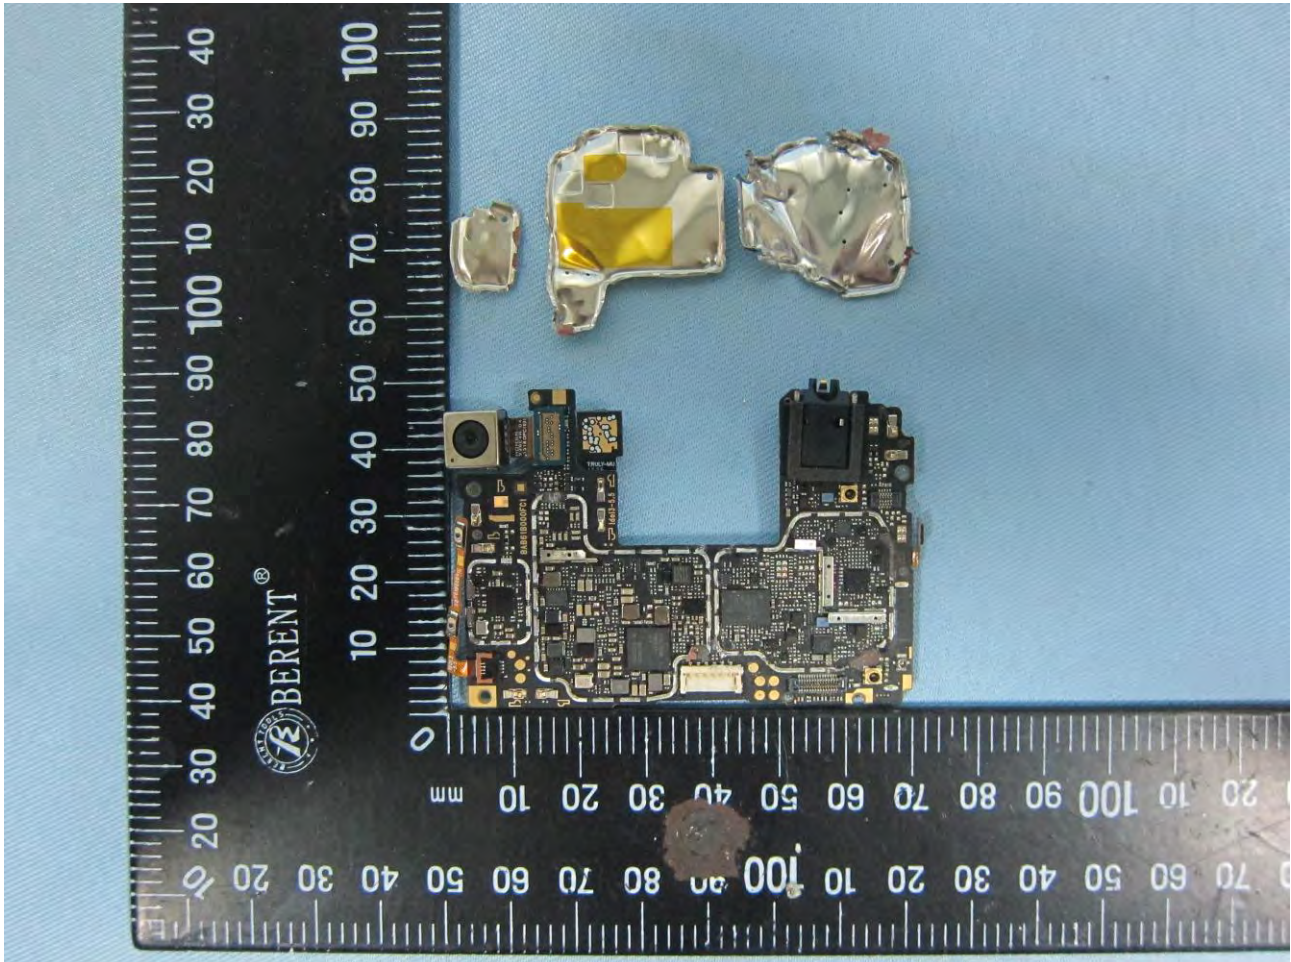

Brand Name: ALCATEL ONETOUCH; Model Name: 60450
Marketing Name: ALCATEL ONETOUCH IDOL 3 (5.5)

Brand Name: ALCATEL ONETOUCH; Model Name: 60450
Marketing Name: ALCATEL ONETOUCH IDOL 3 (5.5)

Brand Name: ALCATEL ONETOUCH; Model Name: 60450
Marketing Name: ALCATEL ONETOUCH IDOL 3 (5.5)