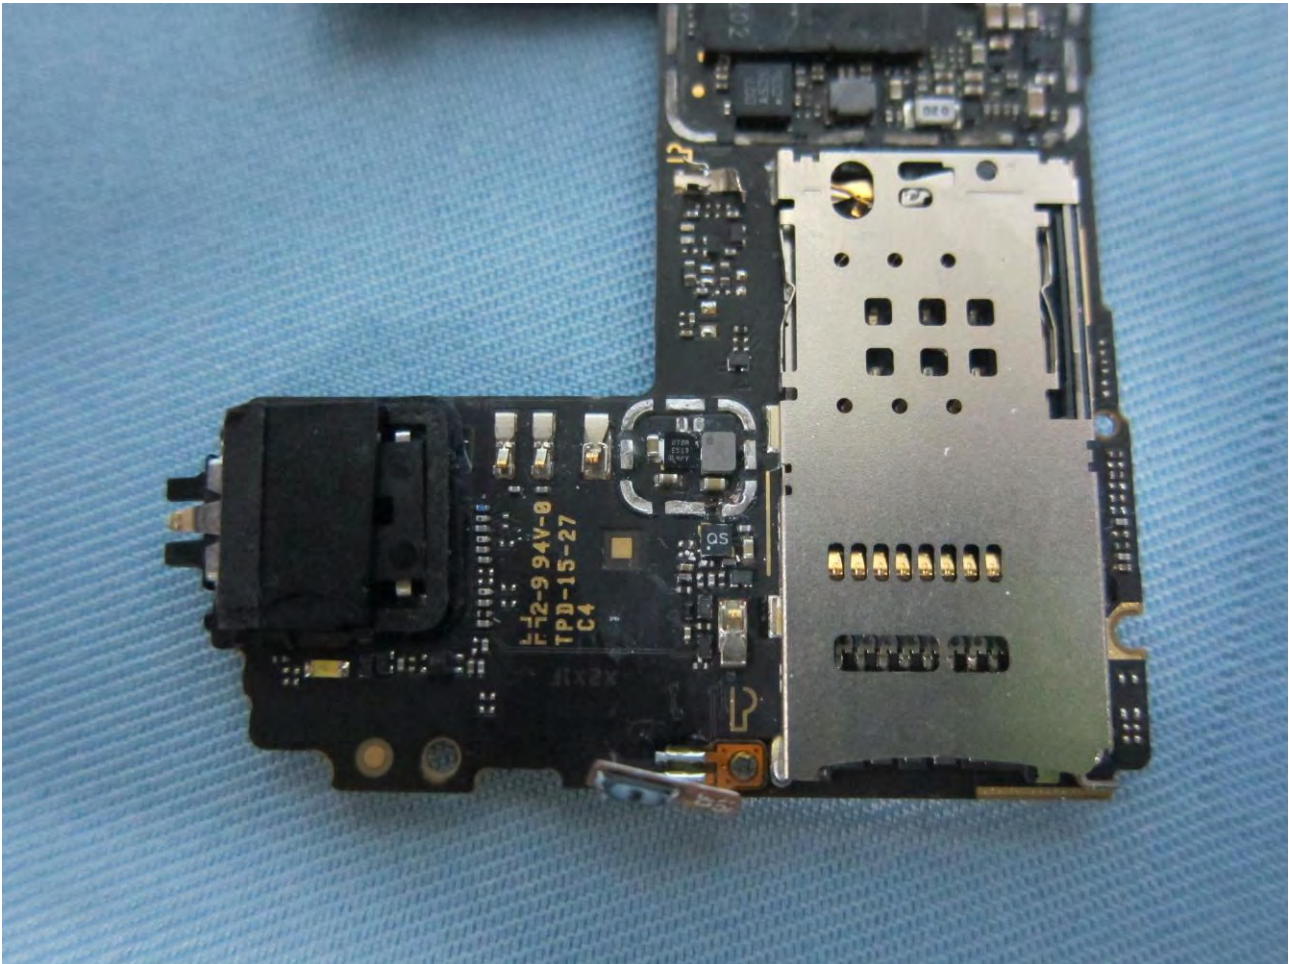

Brand Name: ALCATEL ONETOUCH; Model Name: 60450
Marketing Name: ALCATEL ONETOUCH IDOL 3 (5.5)

Brand Name: ALCATEL ONETOUCH; Model Name: 60450
Marketing Name: ALCATEL ONETOUCH IDOL 3 (5.5)

Brand Name: ALCATEL ONETOUCH; Model Name: 60450
Marketing Name: ALCATEL ONETOUCH IDOL 3 (5.5)

**Brand Name: ALCATEL ONETOUCH; Model Name: 60450
Marketing Name: ALCATEL ONETOUCH IDOL 3 (5.5)**

Brand Name: ALCATEL ONETOUCH; Model Name: 60450
Marketing Name: ALCATEL ONETOUCH IDOL 3 (5.5)

Brand Name: ALCATEL ONETOUCH; Model Name: 60450
Marketing Name: ALCATEL ONETOUCH IDOL 3 (5.5)