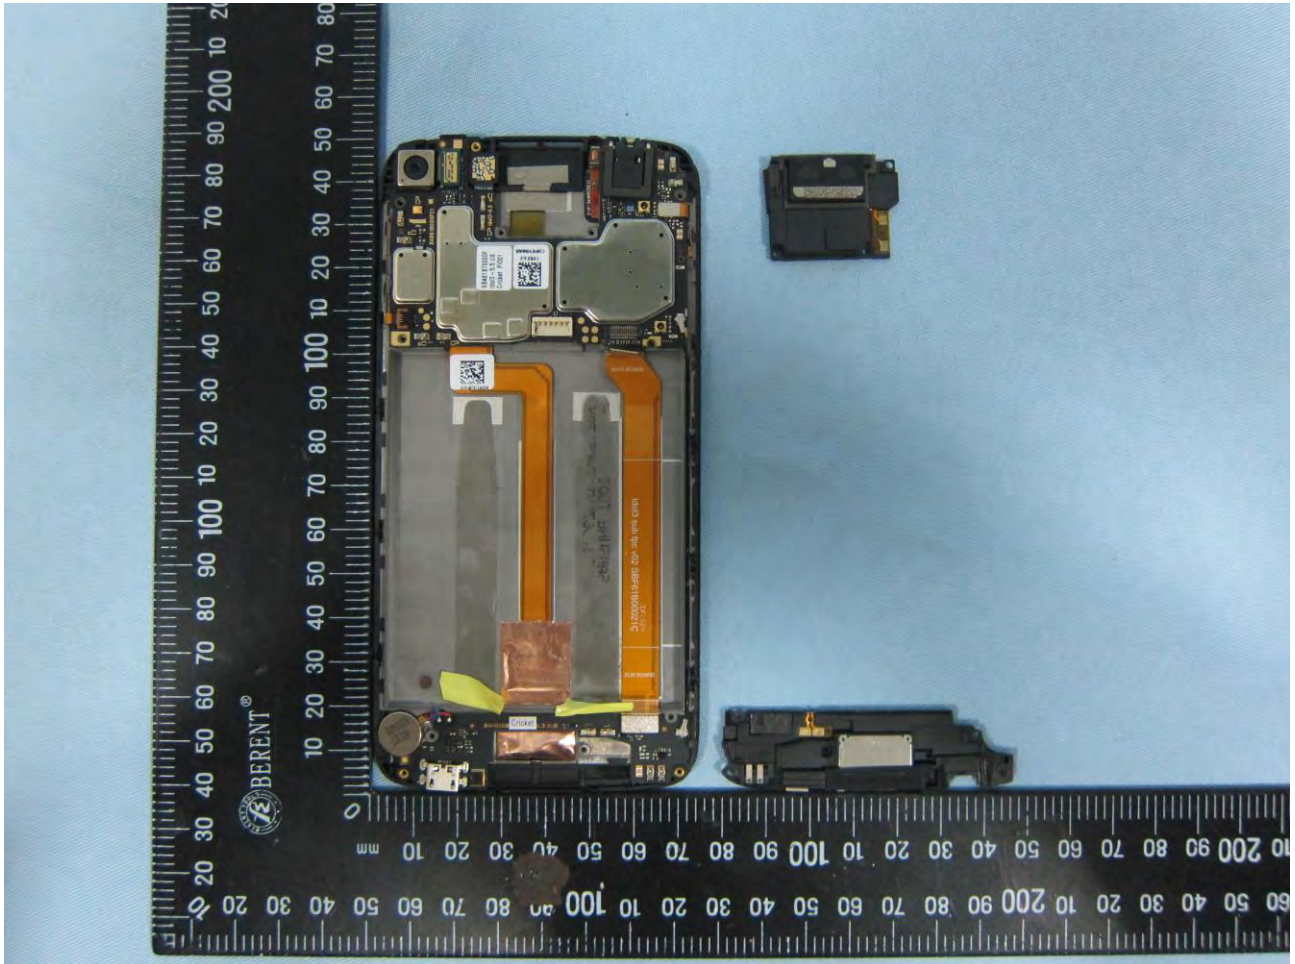

3. Internal Photograph of EUT

Brand Name: ALCATEL ONETOUCH; Model Name: 60450

Marketing Name: ALCATEL ONETOUCH IDOL 3 (5.5)

Brand Name: ALCATEL ONETOUCH; Model Name: 60450
Marketing Name: ALCATEL ONETOUCH IDOL 3 (5.5)

Brand Name: ALCATEL ONETOUCH; Model Name: 6045O
Marketing Name: ALCATEL ONETOUCH IDOL 3 (5.5)

Brand Name: ALCATEL ONETOUCH; Model Name: 6045O
Marketing Name: ALCATEL ONETOUCH IDOL 3 (5.5)

Brand Name: ALCATEL ONETOUCH; Model Name: 60450
Marketing Name: ALCATEL ONETOUCH IDOL 3 (5.5)