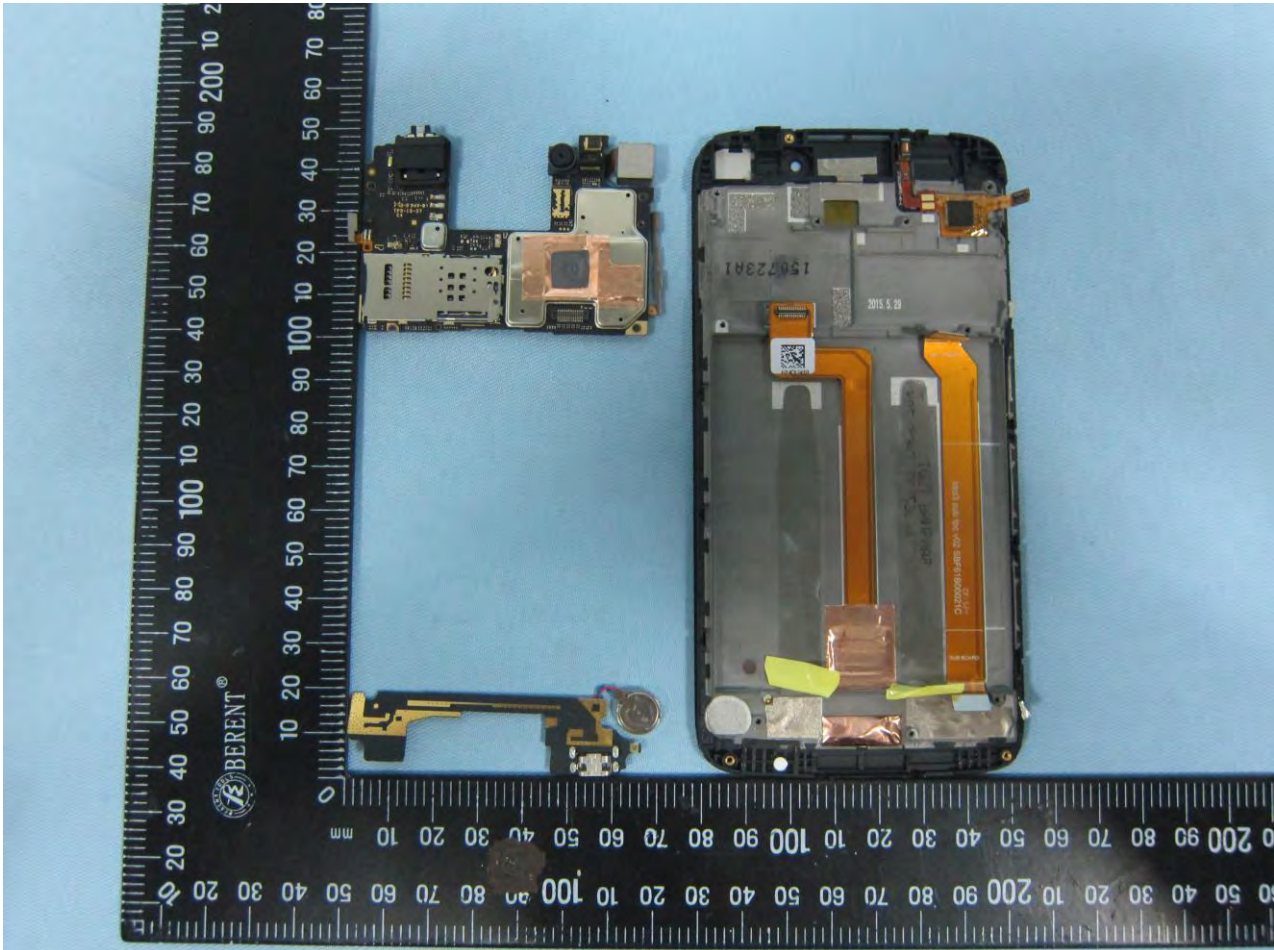

Brand Name: ALCATEL ONETOUCH; Model Name: 6045O
Marketing Name: ALCATEL ONETOUCH IDOL 3 (5.5)

Brand Name: ALCATEL ONETOUCH; Model Name: 6045O
Marketing Name: ALCATEL ONETOUCH IDOL 3 (5.5)

Brand Name: ALCATEL ONETOUCH; Model Name: 60450
Marketing Name: ALCATEL ONETOUCH IDOL 3 (5.5)

Brand Name: ALCATEL ONETOUCH; Model Name: 6045O
Marketing Name: ALCATEL ONETOUCH IDOL 3 (5.5)

Brand Name: ALCATEL ONETOUCH; Model Name: 60450
Marketing Name: ALCATEL ONETOUCH IDOL 3 (5.5)

Brand Name: ALCATEL ONETOUCH; Model Name: 60450
Marketing Name: ALCATEL ONETOUCH IDOL 3 (5.5)