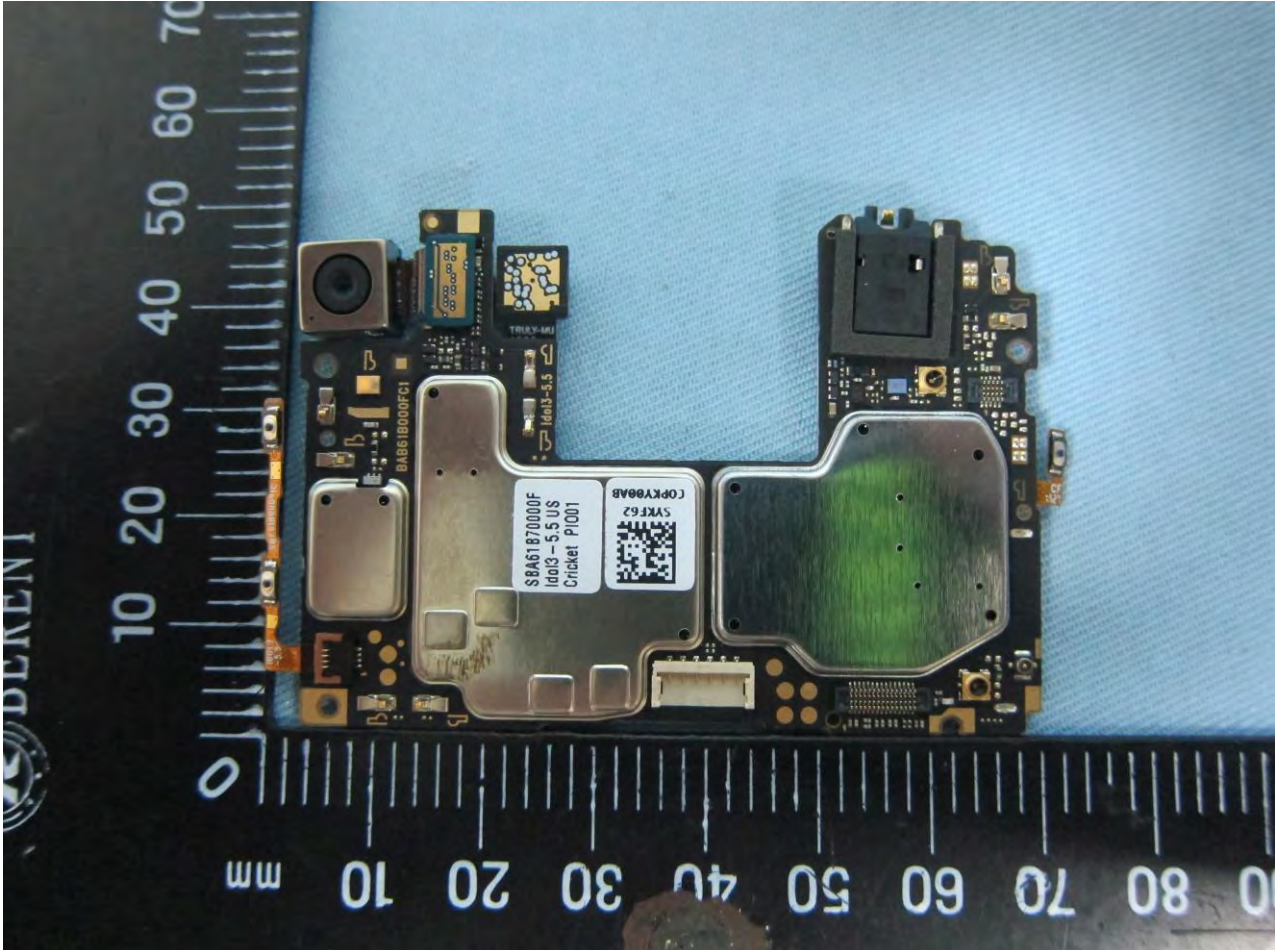

Brand Name: ALCATEL ONETOUCH; Model Name: 6045O
Marketing Name: ALCATEL ONETOUCH IDOL 3 (5.5)

Brand Name: ALCATEL ONETOUCH; Model Name: 60450
Marketing Name: ALCATEL ONETOUCH IDOL 3 (5.5)

Brand Name: ALCATEL ONETOUCH; Model Name: 60450
Marketing Name: ALCATEL ONETOUCH IDOL 3 (5.5)

Brand Name: ALCATEL ONETOUCH; Model Name: 60450
Marketing Name: ALCATEL ONETOUCH IDOL 3 (5.5)

Brand Name: ALCATEL ONETOUCH; Model Name: 60450
Marketing Name: ALCATEL ONETOUCH IDOL 3 (5.5)

Brand Name: ALCATEL ONETOUCH; Model Name: 60450
Marketing Name: ALCATEL ONETOUCH IDOL 3 (5.5)