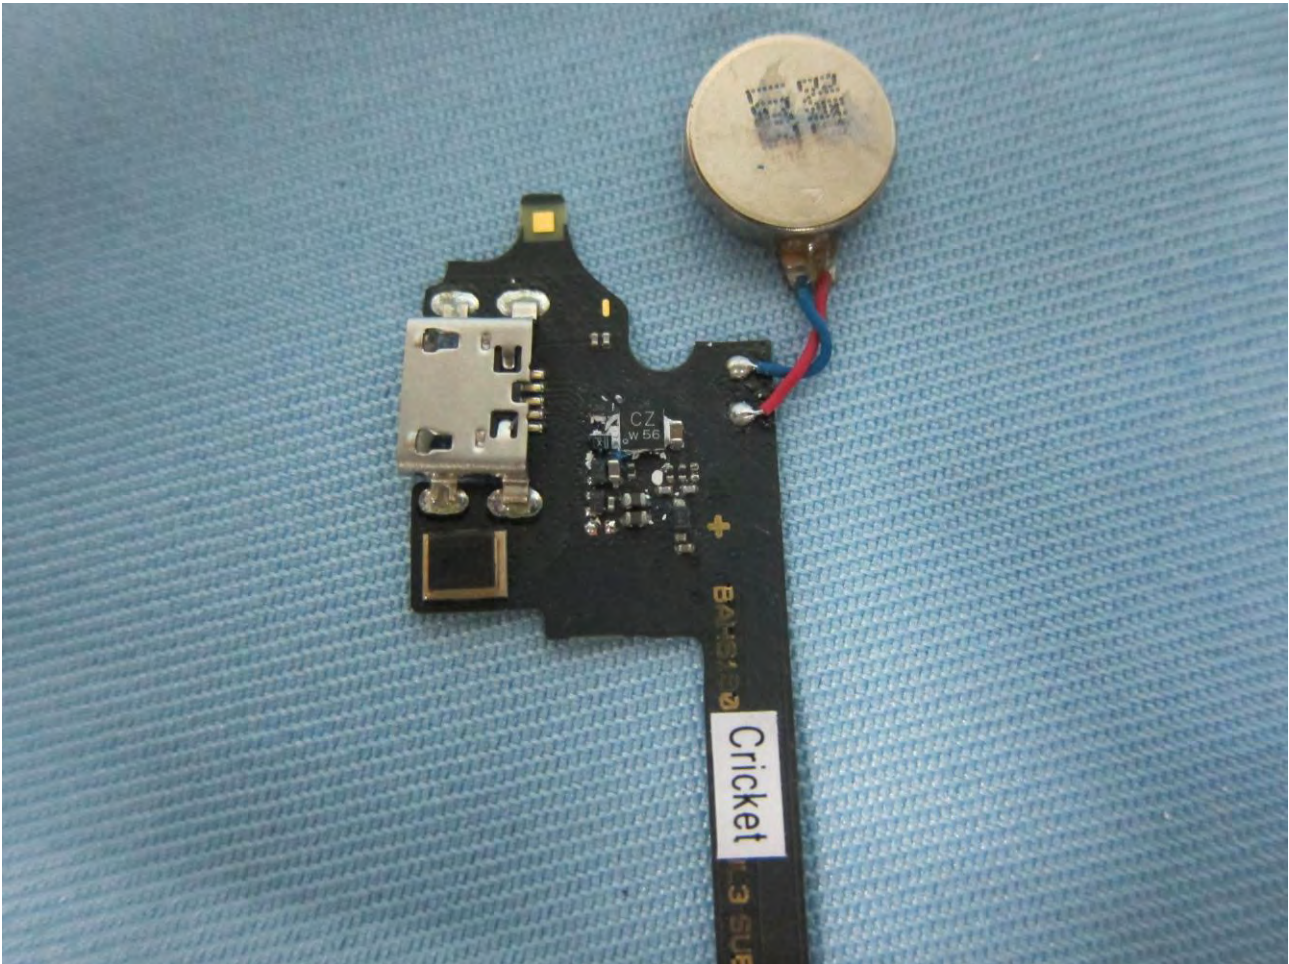

Brand Name: ALCATEL ONETOUCH; Model Name: 60450
Marketing Name: ALCATEL ONETOUCH IDOL 3 (5.5)

Brand Name: ALCATEL ONETOUCH; Model Name: 60450
Marketing Name: ALCATEL ONETOUCH IDOL 3 (5.5)

Brand Name: ALCATEL ONETOUCH; Model Name: 60450
Marketing Name: ALCATEL ONETOUCH IDOL 3 (5.5)

**Brand Name: ALCATEL ONETOUCH; Model Name: 60450
Marketing Name: ALCATEL ONETOUCH IDOL 3 (5.5)**

Brand Name: ALCATEL ONETOUCH; Model Name: 60450
Marketing Name: ALCATEL ONETOUCH IDOL 3 (5.5)

Brand Name: ALCATEL ONETOUCH; Model Name: 60450
Marketing Name: ALCATEL ONETOUCH IDOL 3 (5.5)