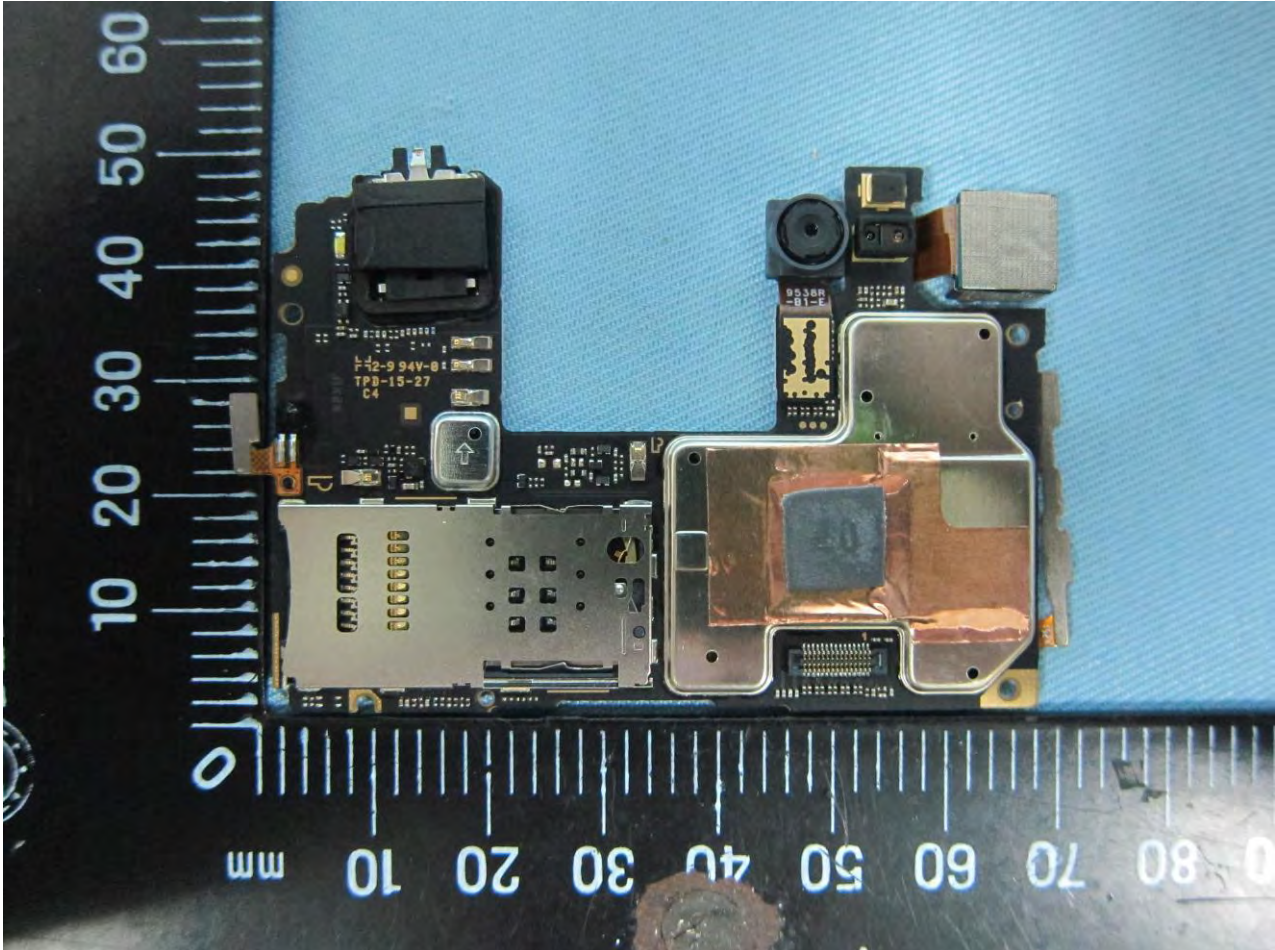

Brand Name: ALCATEL ONETOUCH; Model Name: 6045O
Marketing Name: ALCATEL ONETOUCH IDOL 3 (5.5)

Brand Name: ALCATEL ONETOUCH; Model Name: 6045O
Marketing Name: ALCATEL ONETOUCH IDOL 3 (5.5)

Brand Name: ALCATEL ONETOUCH; Model Name: 60450
Marketing Name: ALCATEL ONETOUCH IDOL 3 (5.5)

Brand Name: ALCATEL ONETOUCH; Model Name: 6045O
Marketing Name: ALCATEL ONETOUCH IDOL 3 (5.5)

Brand Name: ALCATEL ONETOUCH; Model Name: 60450
Marketing Name: ALCATEL ONETOUCH IDOL 3 (5.5)

Brand Name: ALCATEL ONETOUCH; Model Name: 60450
Marketing Name: ALCATEL ONETOUCH IDOL 3 (5.5)