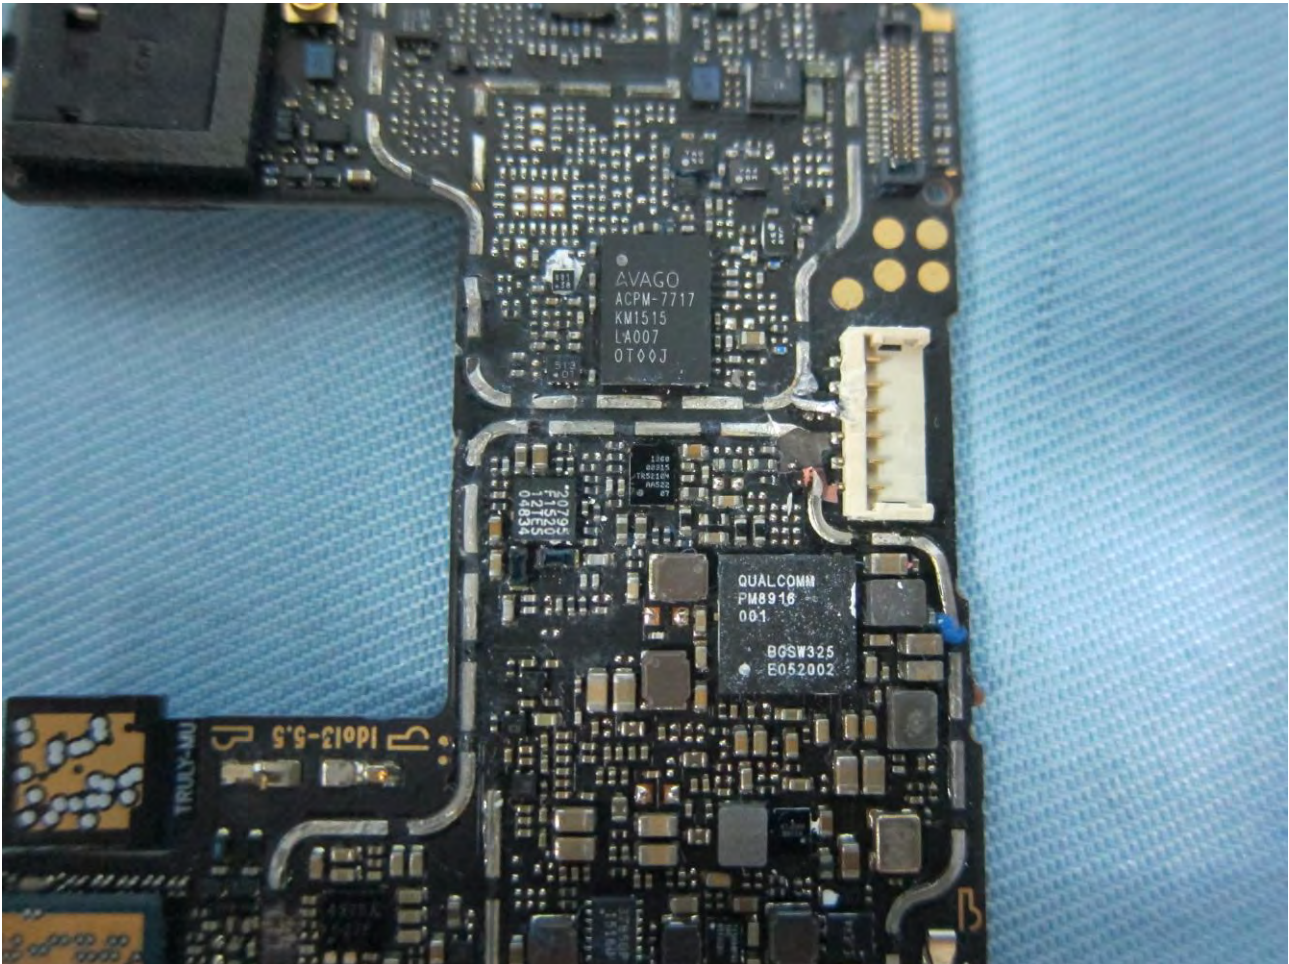

**Brand Name: ALCATEL ONETOUCH; Model Name: 60450
Marketing Name: ALCATEL ONETOUCH IDOL 3 (5.5)**

Brand Name: ALCATEL ONETOUCH; Model Name: 60450
Marketing Name: ALCATEL ONETOUCH IDOL 3 (5.5)

Brand Name: ALCATEL ONETOUCH; Model Name: 60450
Marketing Name: ALCATEL ONETOUCH IDOL 3 (5.5)

Brand Name: ALCATEL ONETOUCH; Model Name: 60450
Marketing Name: ALCATEL ONETOUCH IDOL 3 (5.5)

Brand Name: ALCATEL ONETOUCH; Model Name: 60450
Marketing Name: ALCATEL ONETOUCH IDOL 3 (5.5)

Brand Name: ALCATEL ONETOUCH; Model Name: 6045O
Marketing Name: ALCATEL ONETOUCH IDOL 3 (5.5)