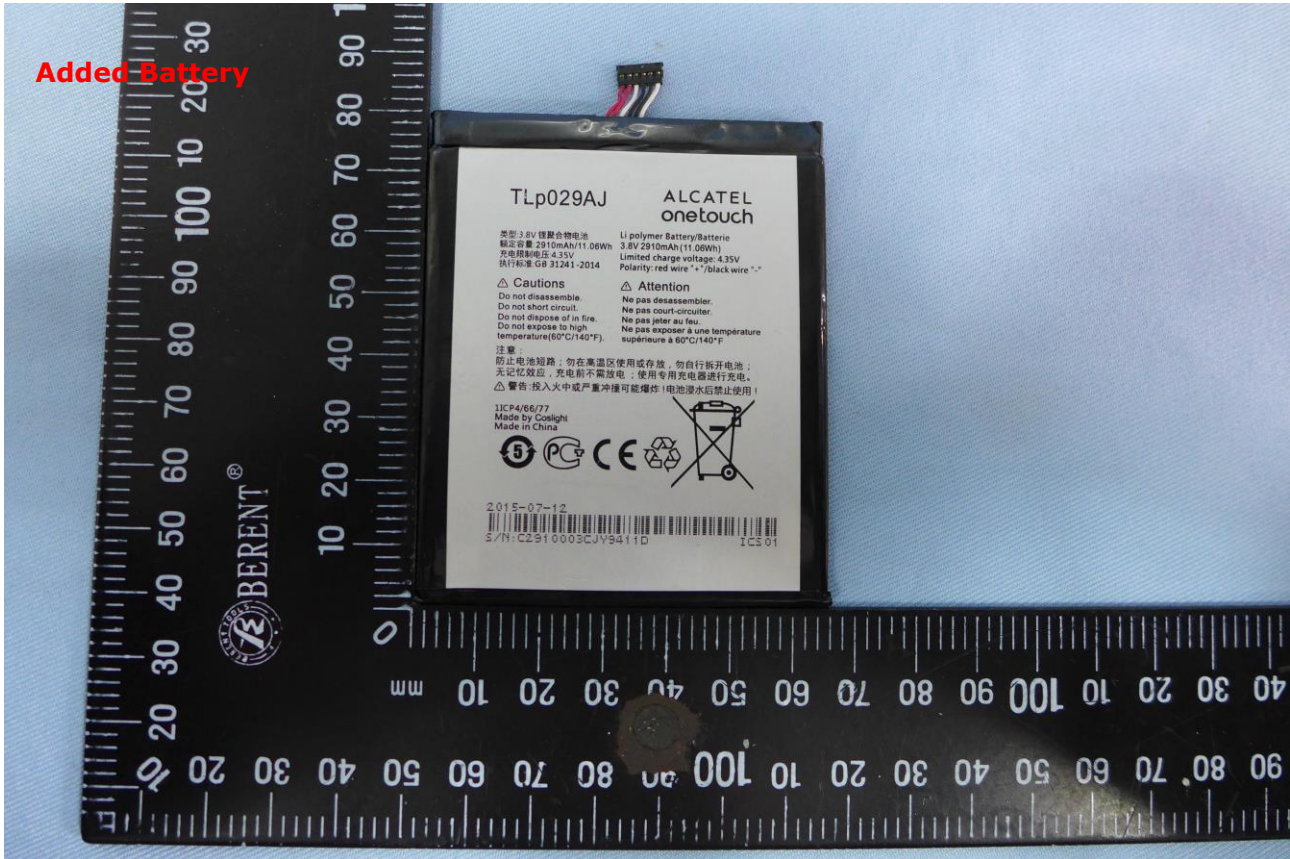

Brand Name: ALCATEL ONETOUCH; Model Name: 6045I
Marketing Name: ALCATEL ONETOUCH IDOL 3 (5.5)