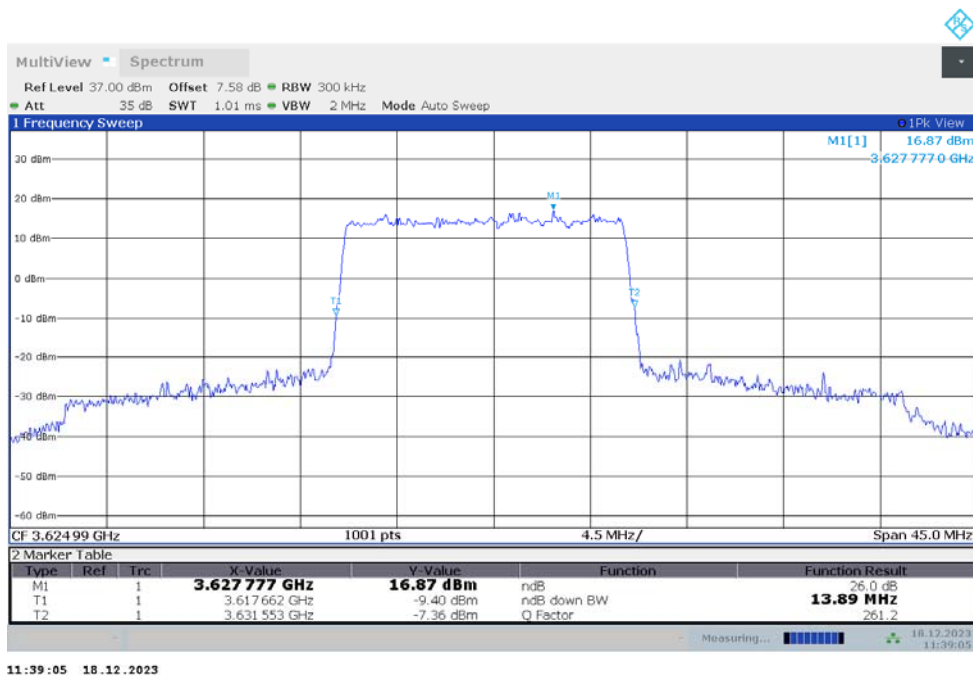

n48

n48,15MHz(-26dBc)

Frequency (MHz)	Emission Bandwidth (-26dBc) (MHz)	
	DFT-s-pi/2 BPSK	DFT-s-QPSK
3624.99	13.891	13.891

n48,15MHz Bandwidth,DFT-s-pi/2 BPSK (-26dBc BW)

n48,15MHz Bandwidth,DFT-s-QPSK (-26dBc BW)