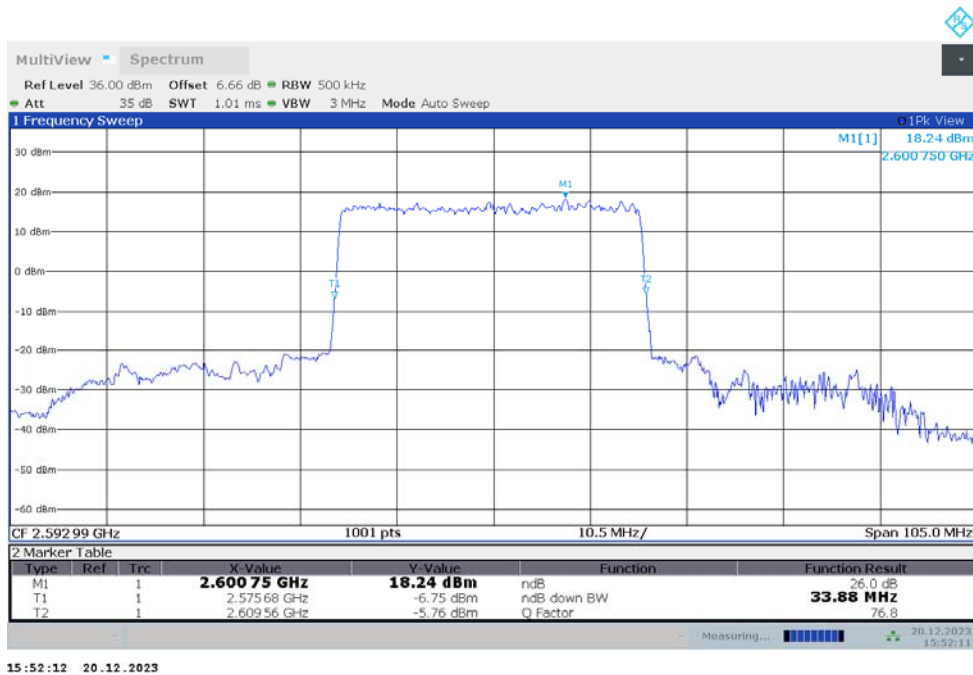

n41

n41,35MHz(-26dBc)

Frequency (MHz)	Emission Bandwidth (-26dBc) (MHz)	
	DFT-s-pi/2 BPSK	DFT-s-QPSK
2592.99	33.880	33.880

n41,35MHz Bandwidth,DFT-s-pi/2 BPSK (-26dBc BW)