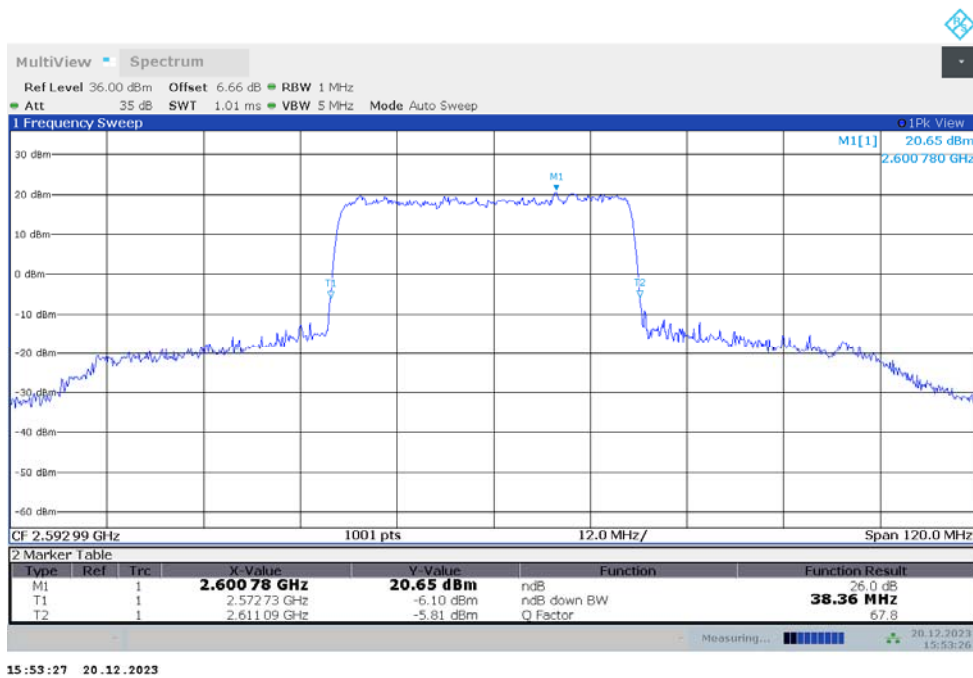

n41

n41,40MHz(-26dBc)

Frequency (MHz)	Emission Bandwidth (-26dBc) (MHz)	
	DFT-s-pi/2 BPSK	DFT-s-QPSK
2592.99	38.600	38.360

n41,40MHz Bandwidth,DFT-s-pi/2 BPSK (-26dBc BW)

n41,40MHz Bandwidth,DFT-s-QPSK (-26dBc BW)