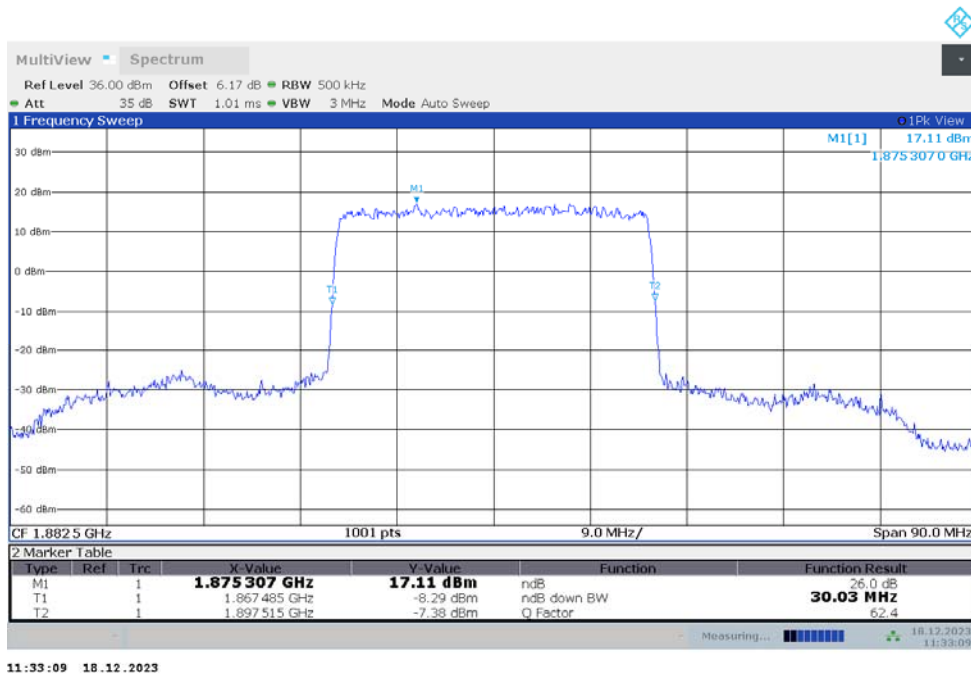

n25
n25,30MHz(-26dBc)

Frequency (MHz)	Emission Bandwidth (-26dBc) (MHz)	
	DFT-s-pi/2 BPSK	DFT-s-QPSK
1882.5	30.030	30.030

n25,30MHz Bandwidth,DFT-s-pi/2 BPSK (-26dBc BW)