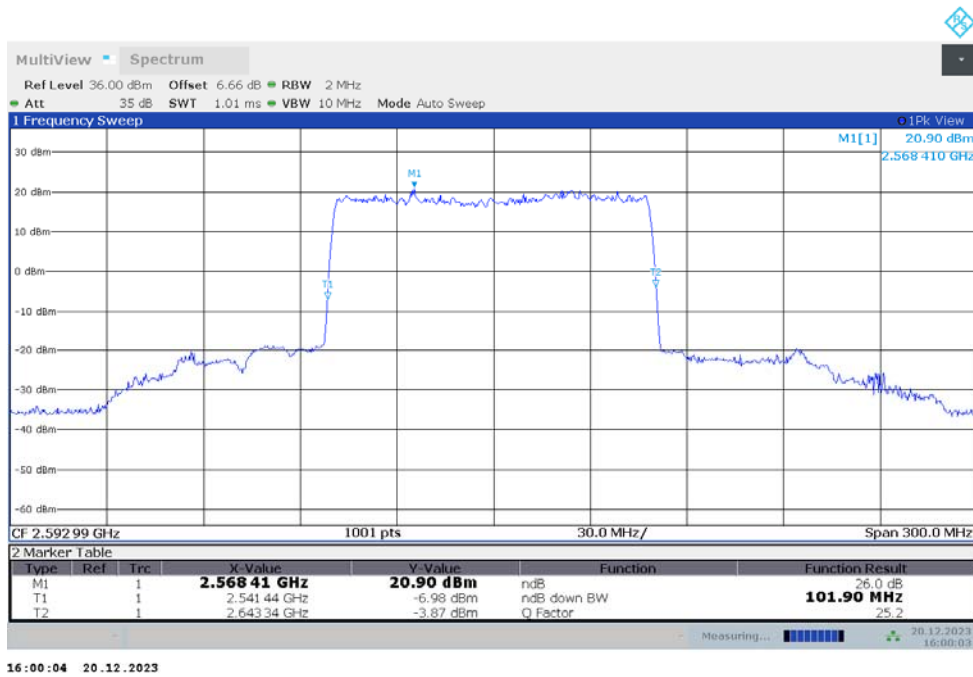

n41

n41,100MHz(-26dBc)

Frequency (MHz)	Emission Bandwidth (-26dBc) (MHz)	
	DFT-s-pi/2 BPSK	DFT-s-QPSK
2592.99	101.900	101.900

n41,100MHz Bandwidth,DFT-s-pi/2 BPSK (-26dBc BW)