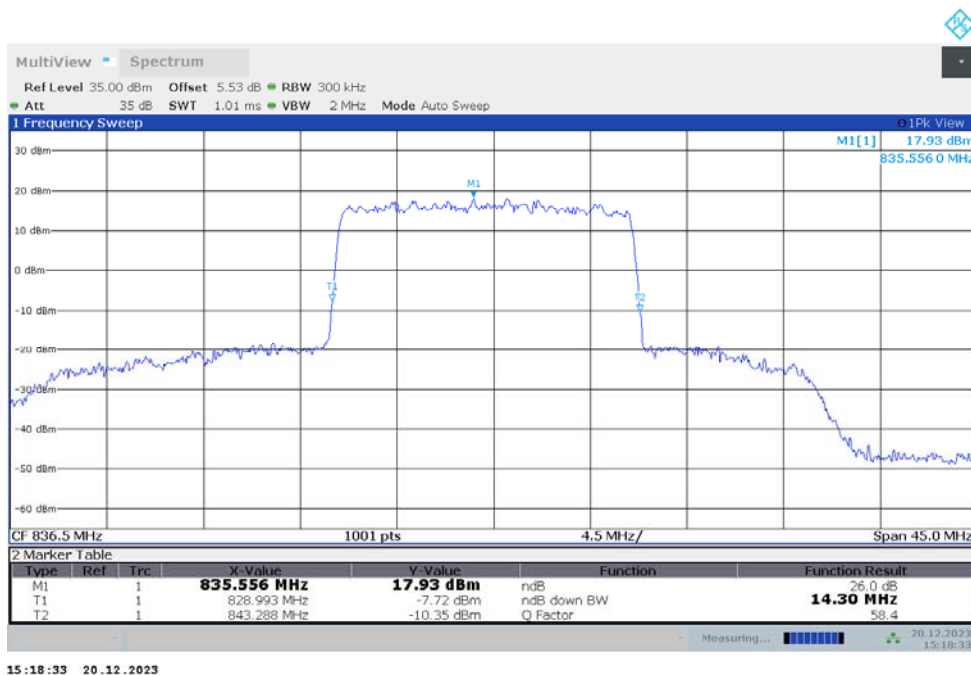

n5,15MHz Bandwidth,DFT-s-QPSK (-26dBc BW)