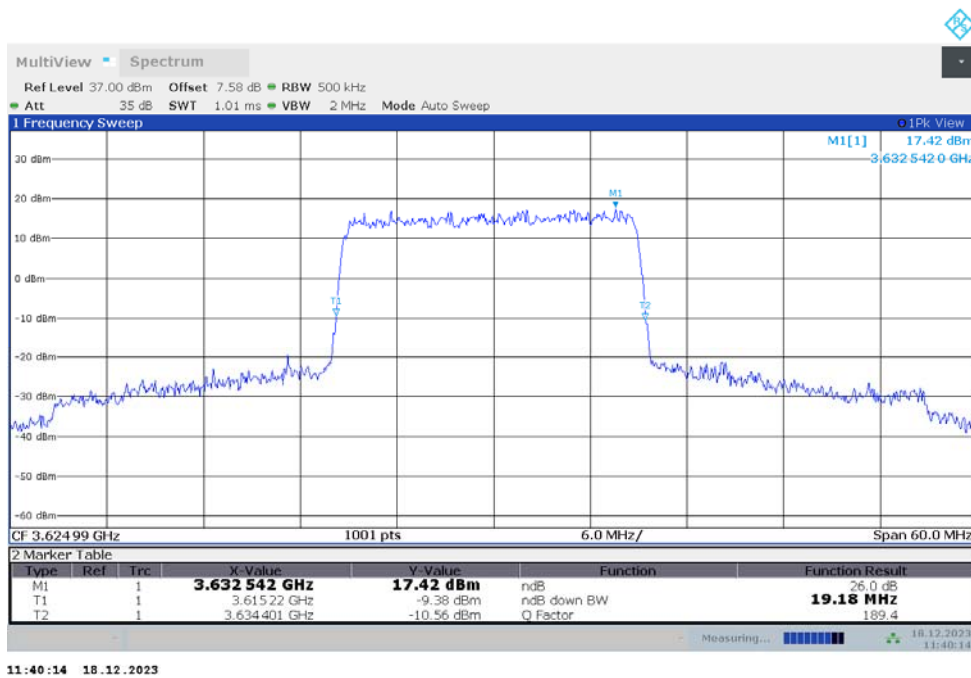

n48,20MHz Bandwidth,DFT-s-QPSK (-26dBc BW)