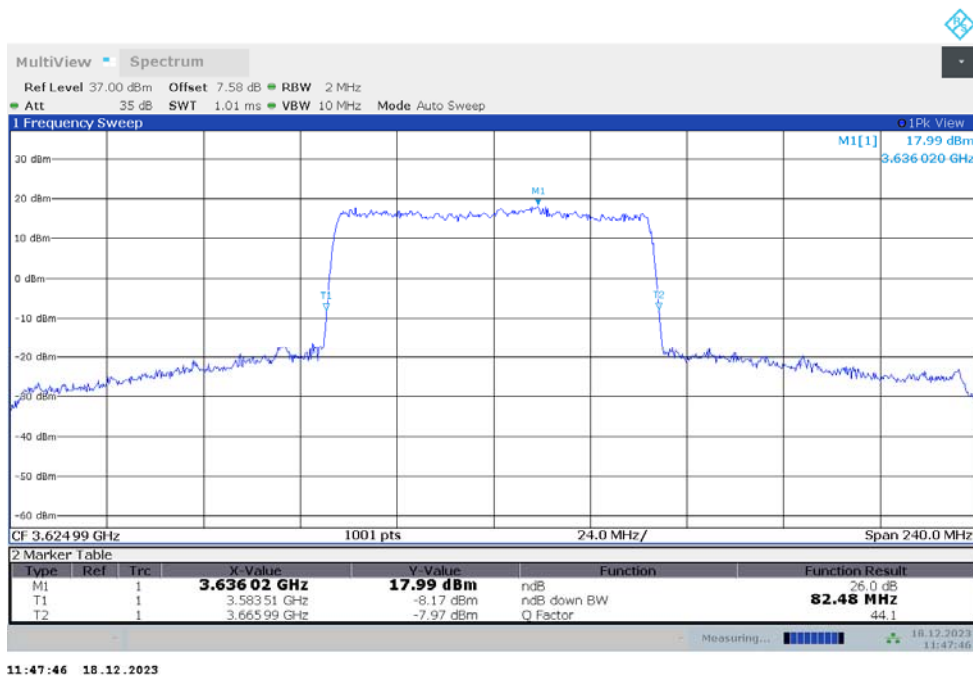

n48

n48,80MHz(-26dBc)

Frequency (MHz)	Emission Bandwidth (-26dBc) (MHz)	
	DFT-s-pi/2 BPSK	DFT-s-QPSK
3624.99	82.480	82.480

n48,80MHz Bandwidth,DFT-s-pi/2 BPSK (-26dBc BW)

n48,80MHz Bandwidth,DFT-s-QPSK (-26dBc BW)