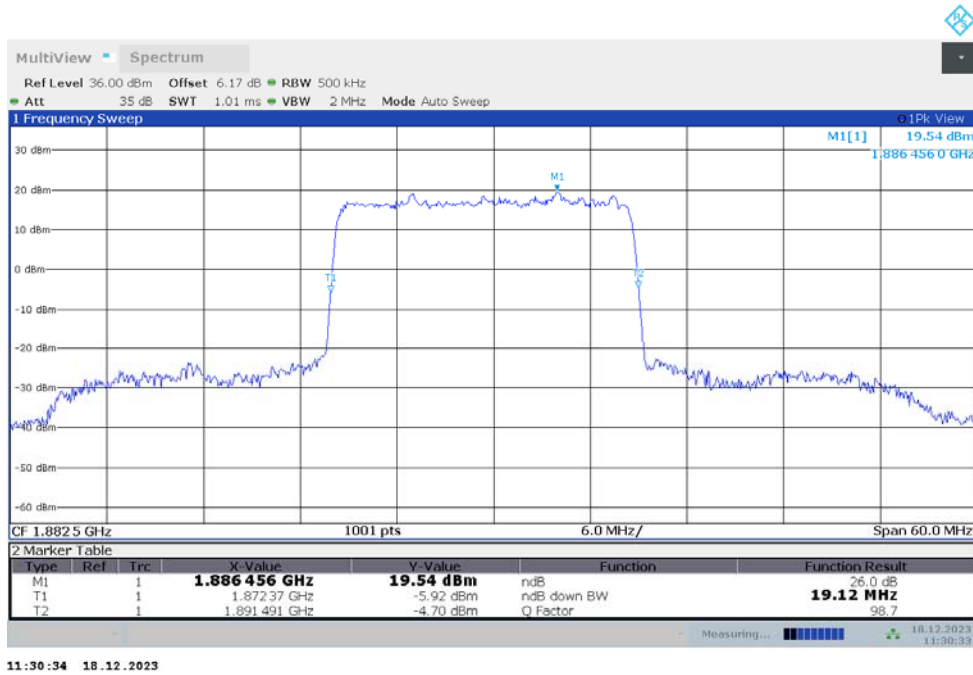

n25
n25,20MHz(-26dBc)

Frequency (MHz)	Emission Bandwidth (-26dBc) (MHz)	
	DFT-s-pi/2 BPSK	DFT-s-QPSK
1882.5	19.121	19.181

n25,20MHz Bandwidth,DFT-s-pi/2 BPSK (-26dBc BW)