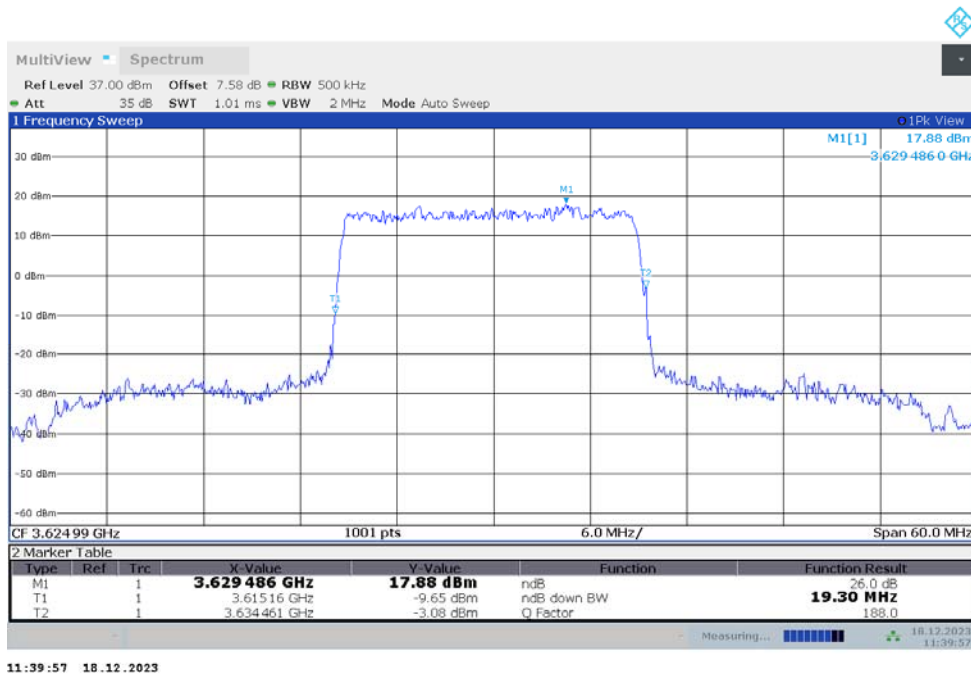

n48
n48,20MHz(-26dBc)

Frequency (MHz)	Emission Bandwidth (-26dBc) (MHz)	
	DFT-s-pi/2 BPSK	DFT-s-QPSK
3624.99	19.301	19.181

n48,20MHz Bandwidth,DFT-s-pi/2 BPSK (-26dBc BW)