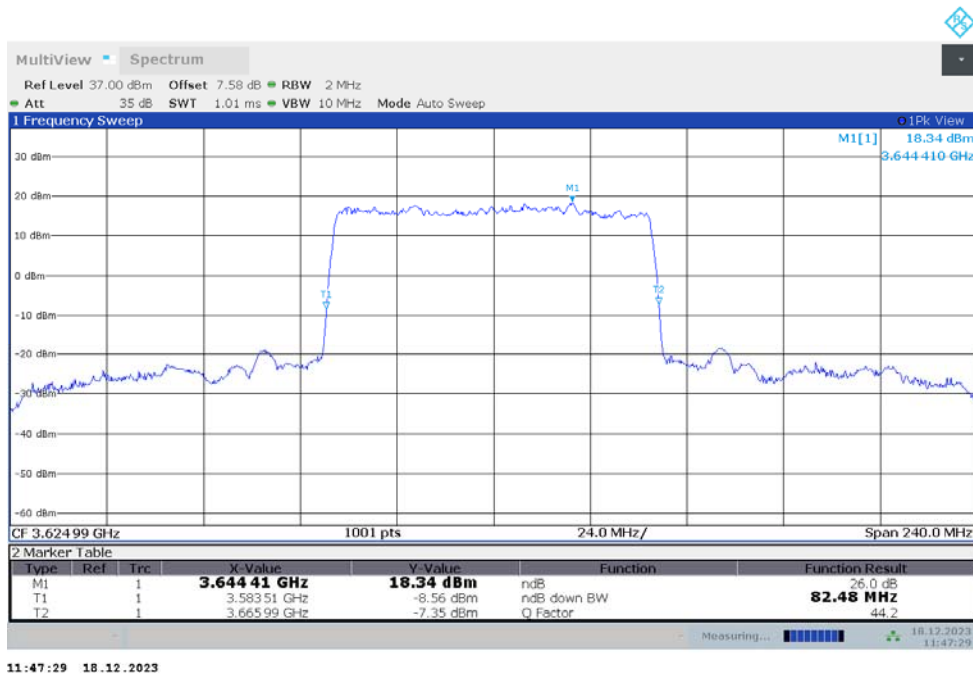

n48

n48,80MHz(-26dBc)

Frequency (MHz)	Emission Bandwidth (-26dBc) (MHz)	
	DFT-s-pi/2 BPSK	DFT-s-QPSK
3624.99	82.480	82.480

n48,80MHz Bandwidth,DFT-s-pi/2 BPSK (-26dBc BW)