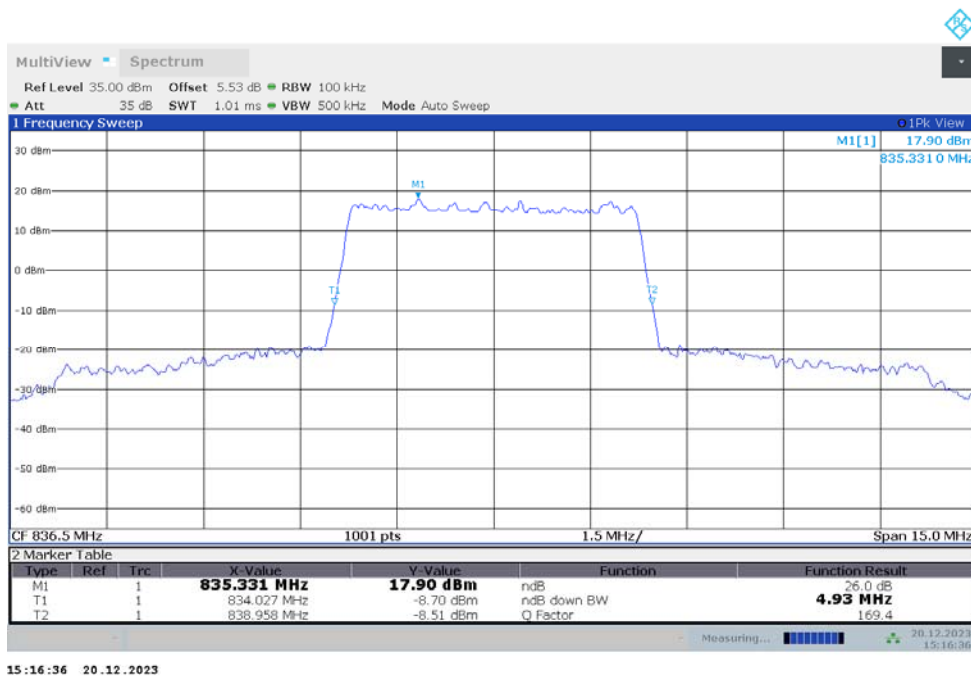

n5,5MHz Bandwidth,DFT-s-QPSK (-26dBc BW)