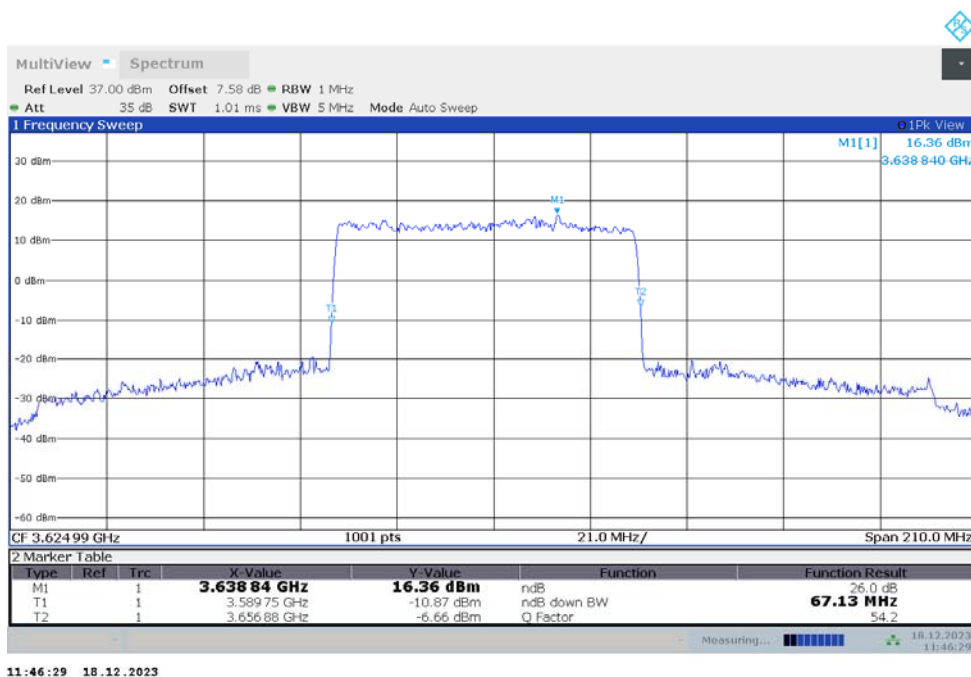

11:45:12 18.12.2023

n48

n48,70MHz(-26dBc)

Frequency (MHz)	Emission Bandwidth (-26dBc) (MHz)	
	DFT-s-pi/2 BPSK	DFT-s-QPSK
3624.99	67.130	67.130

n48,70MHz Bandwidth,DFT-s-pi/2 BPSK (-26dBc BW)

n48,70MHz Bandwidth,DFT-s-QPSK (-26dBc BW)