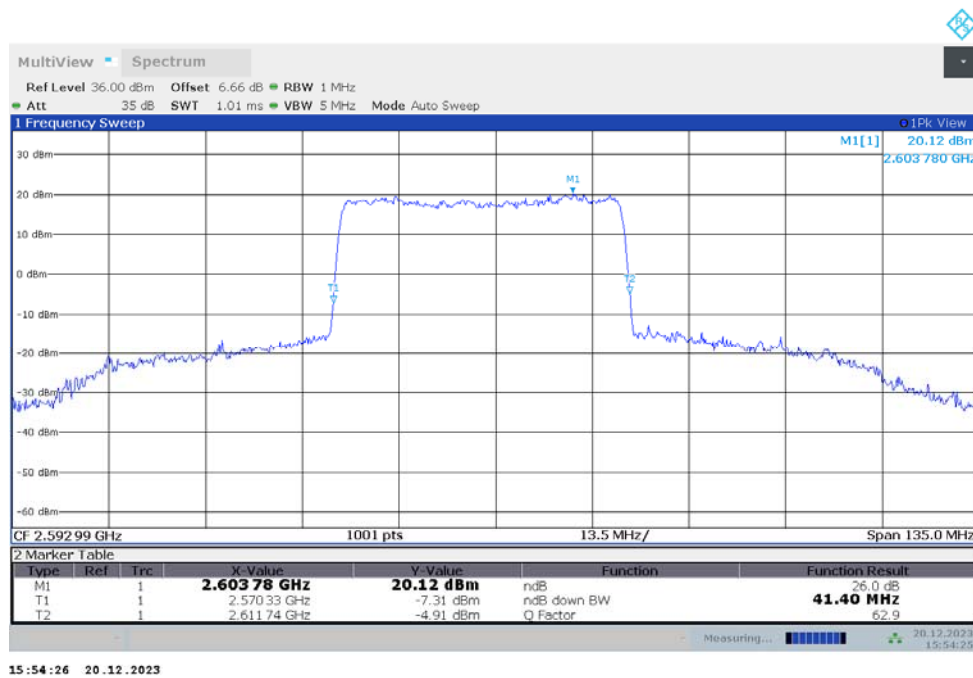

n41

n41,45MHz(-26dBc)

Frequency (MHz)	Emission Bandwidth (-26dBc) (MHz)	
	DFT-s-pi/2 BPSK	DFT-s-QPSK
2592.99	41.400	41.400

n41,45MHz Bandwidth,DFT-s-pi/2 BPSK (-26dBc BW)

n41,45MHz Bandwidth,DFT-s-QPSK (-26dBc BW)