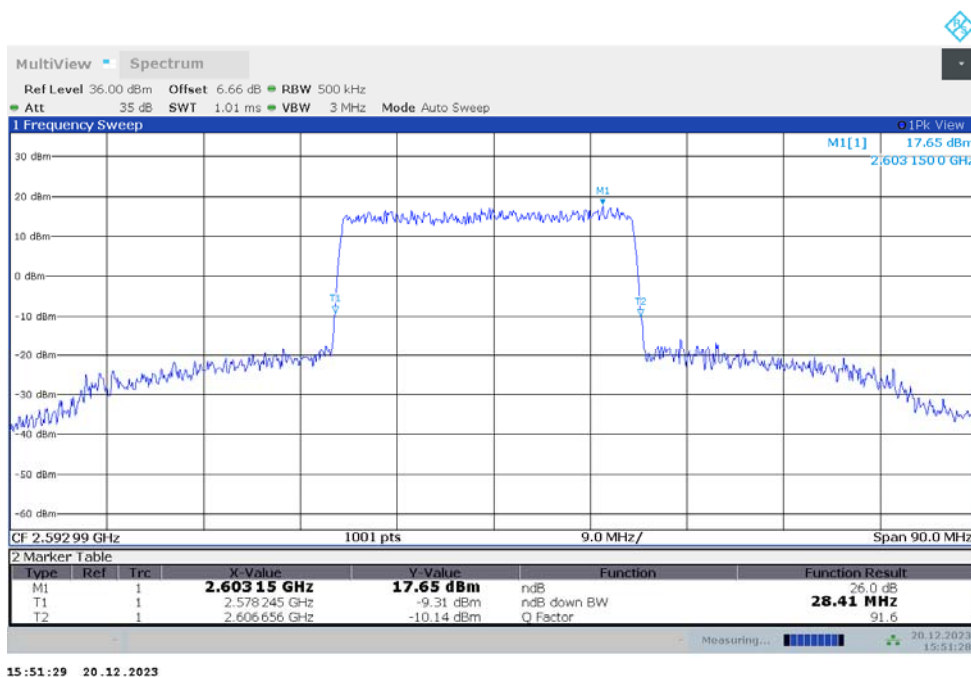

n41

n41,30MHz(-26dBc)

Frequency (MHz)	Emission Bandwidth (-26dBc) (MHz)	
	DFT-s-pi/2 BPSK	DFT-s-QPSK
2592.99	28.142	28.412

n41,30MHz Bandwidth,DFT-s-pi/2 BPSK (-26dBc BW)

n41,30MHz Bandwidth,DFT-s-QPSK (-26dBc BW)