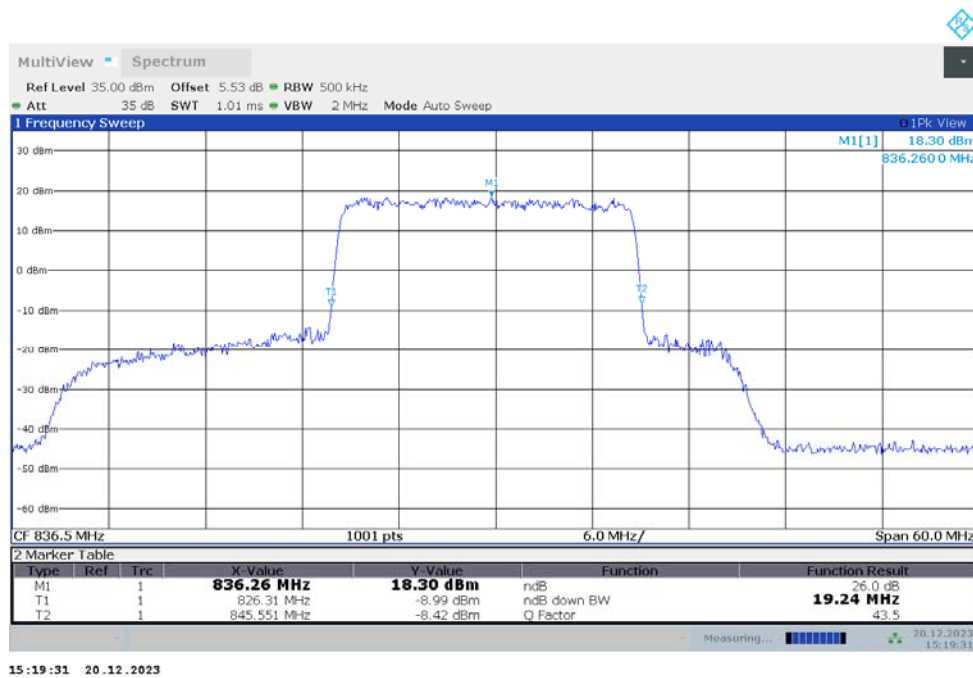

n5,20MHz Bandwidth,DFT-s-QPSK (-26dBc BW)