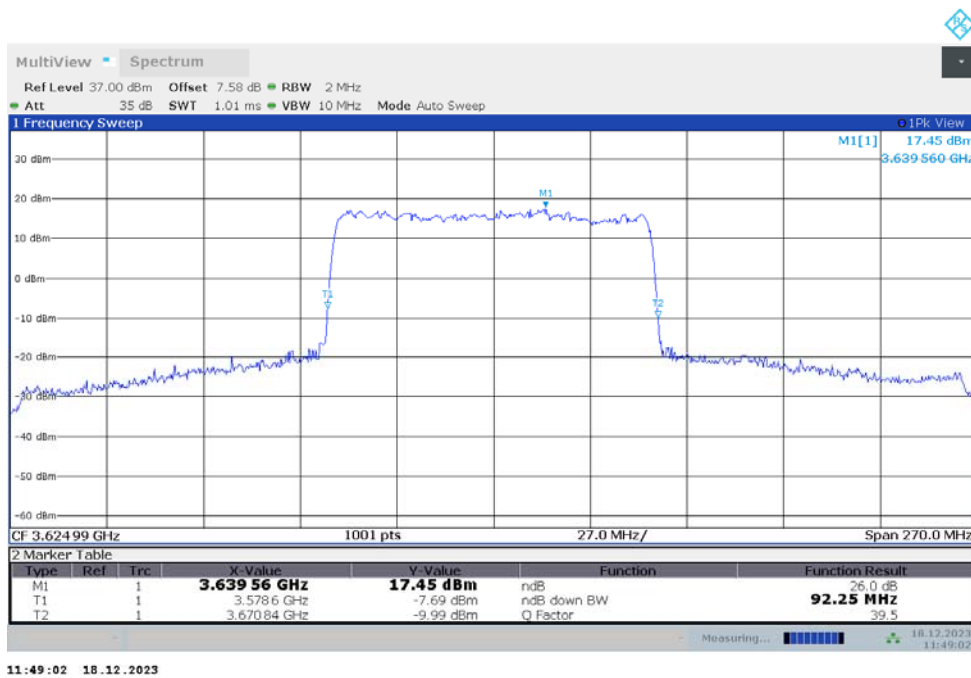

n48,90MHz Bandwidth,DFT-s-QPSK (-26dBc BW)