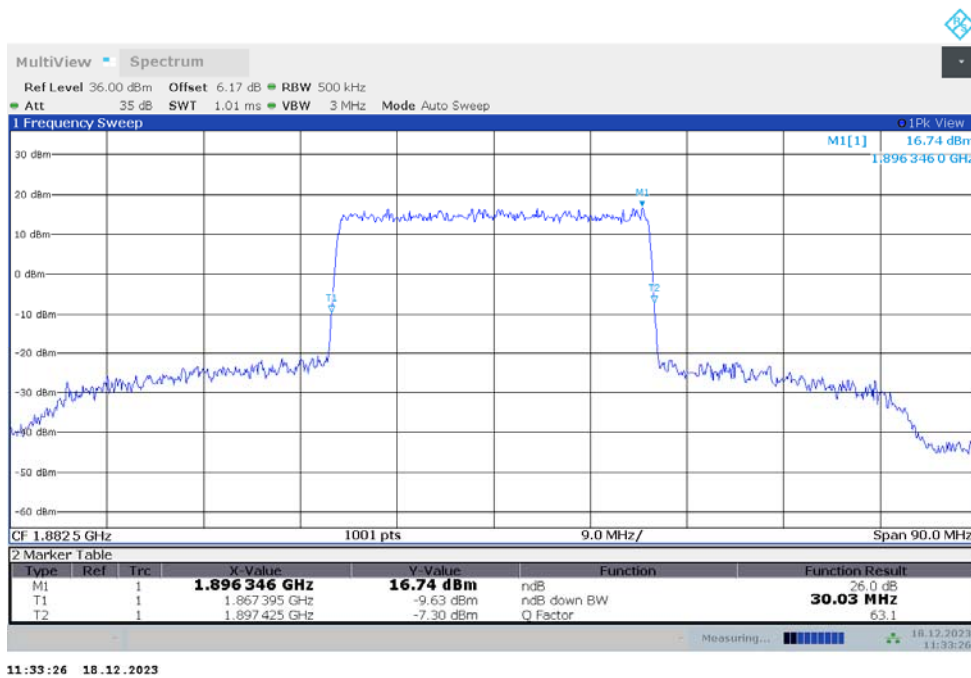

n25,30MHz Bandwidth,DFT-s-QPSK (-26dBc BW)