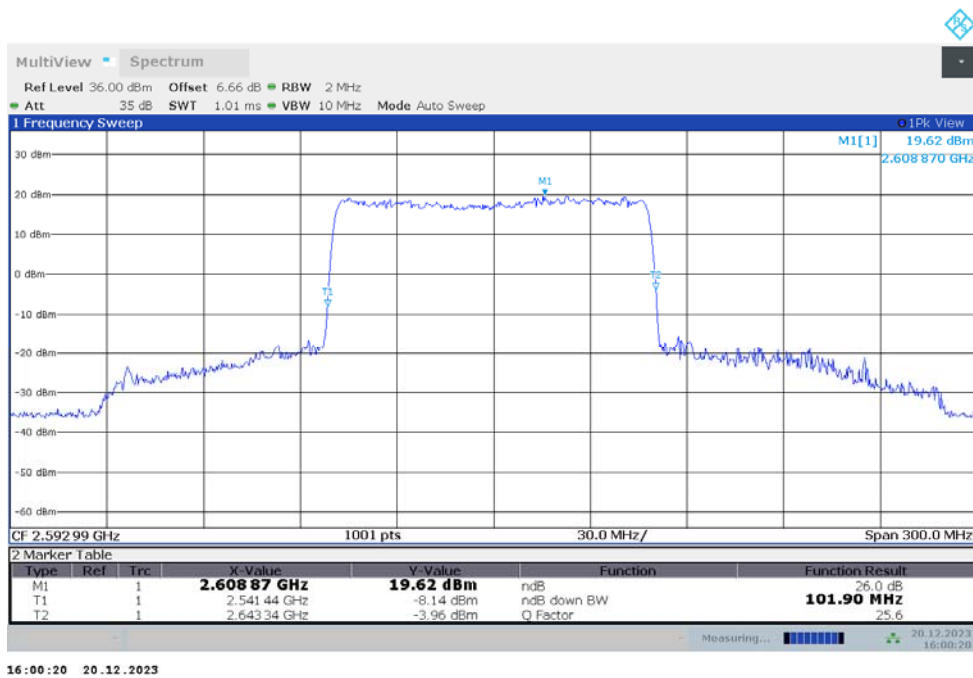

n41

n41,100MHz(-26dBc)

Frequency (MHz)	Emission Bandwidth (-26dBc) (MHz)	
	DFT-s-pi/2 BPSK	DFT-s-QPSK
2592.99	101.900	101.900

n41,100MHz Bandwidth,DFT-s-pi/2 BPSK (-26dBc BW)

n41,100MHz Bandwidth,DFT-s-QPSK (-26dBc BW)