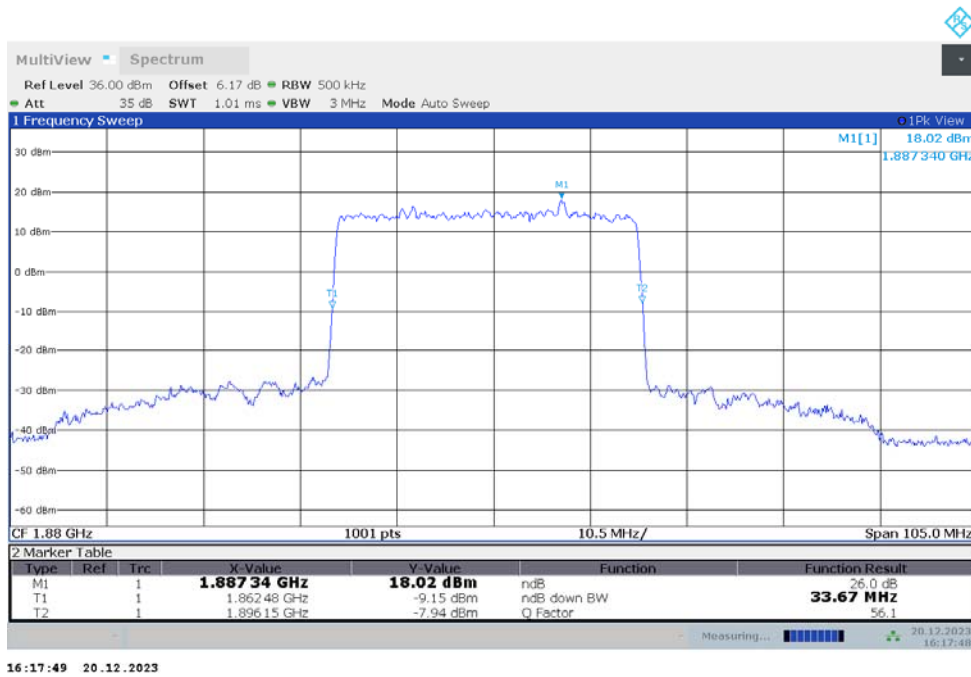

n2  
n2,35MHz(-26dBc)

Frequency (MHz)	Emission Bandwidth (-26dBc) (MHz)	
	DFT-s-pi/2 BPSK	DFT-s-QPSK
1880	33.670	33.880

n2,35MHz Bandwidth,DFT-s-pi/2 BPSK (-26dBc BW)

n2,35MHz Bandwidth,DFT-s-QPSK (-26dBc BW)