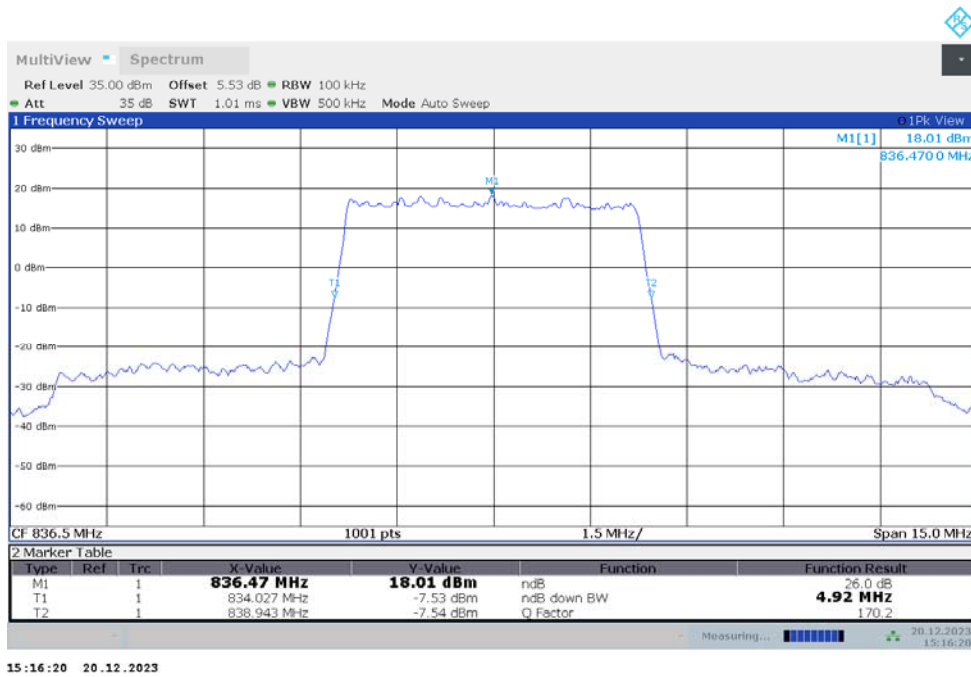

n5
n5,5MHz(-26dBc)

Frequency (MHz)	Emission Bandwidth (-26dBc) (MHz)	
	DFT-s-pi/2 BPSK	DFT-s-QPSK
836.5	4.915	4.930

n5,5MHz Bandwidth,DFT-s-pi/2 BPSK (-26dBc BW)