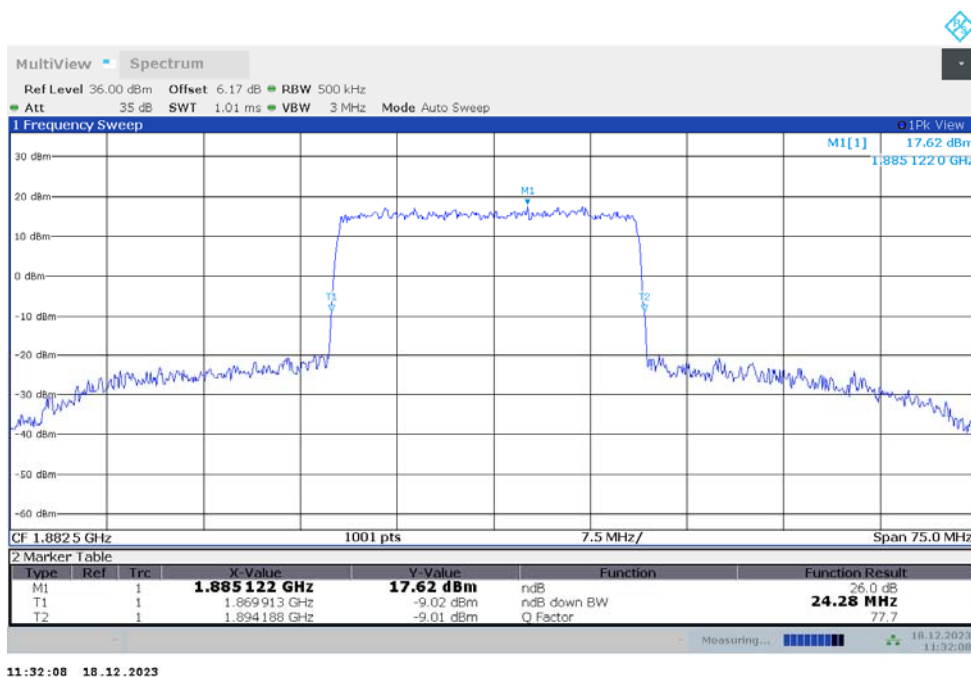

11:30:51 18.12.2023

n25

n25,25MHz(-26dBc)

Frequency (MHz)	Emission Bandwidth (-26dBc) (MHz)	
	DFT-s-pi/2 BPSK	DFT-s-QPSK
1882.5	24.201	24.276

n25,25MHz Bandwidth,DFT-s-pi/2 BPSK (-26dBc BW)

n25,25MHz Bandwidth,DFT-s-QPSK (-26dBc BW)