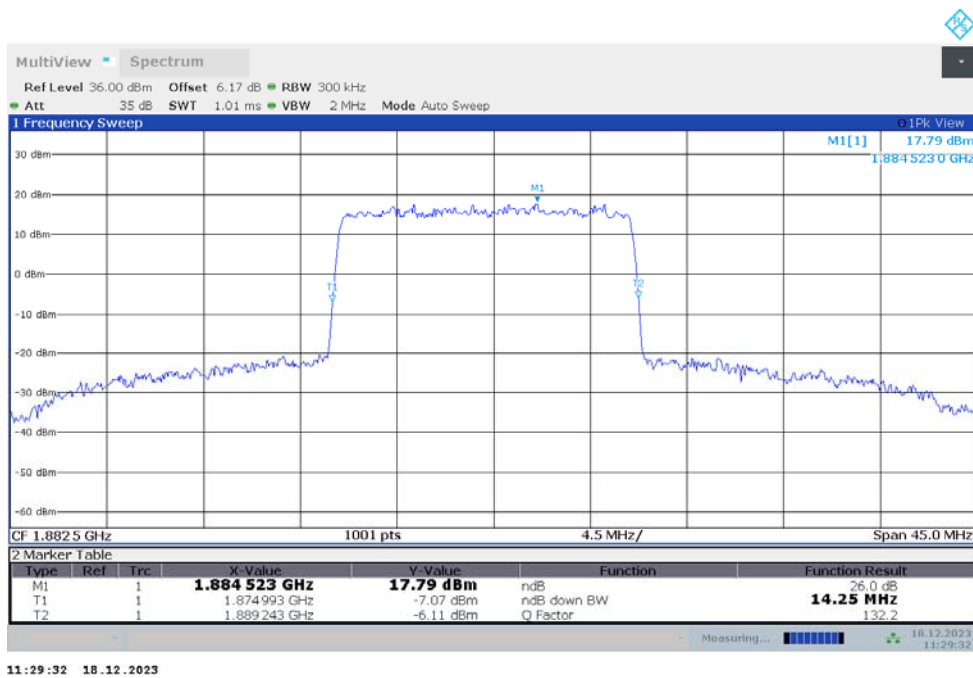

11:28:14 18.12.2023

n25  
n25,15MHz(-26dBc)

Frequency (MHz)	Emission Bandwidth (-26dBc) (MHz)	
	DFT-s-pi/2 BPSK	DFT-s-QPSK
1882.5	14.251	14.251

n25,15MHz Bandwidth,DFT-s-pi/2 BPSK (-26dBc BW)

n25,15MHz Bandwidth,DFT-s-QPSK (-26dBc BW)