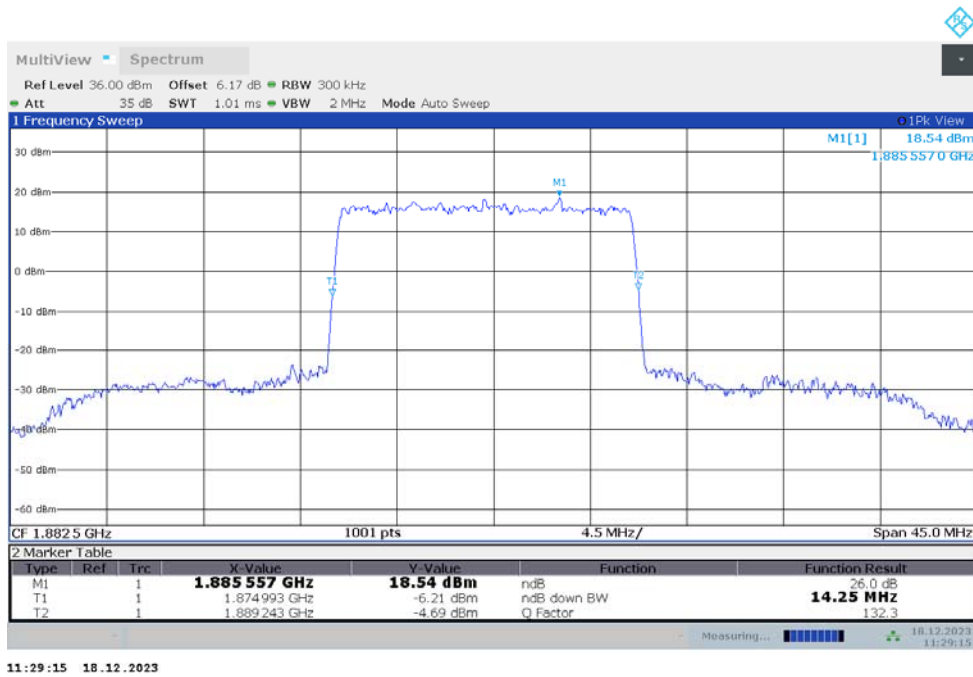

n25
n25,15MHz(-26dBc)

Frequency (MHz)	Emission Bandwidth (-26dBc) (MHz)	
	DFT-s-pi/2 BPSK	DFT-s-QPSK
1882.5	14.251	14.251

n25,15MHz Bandwidth,DFT-s-pi/2 BPSK (-26dBc BW)