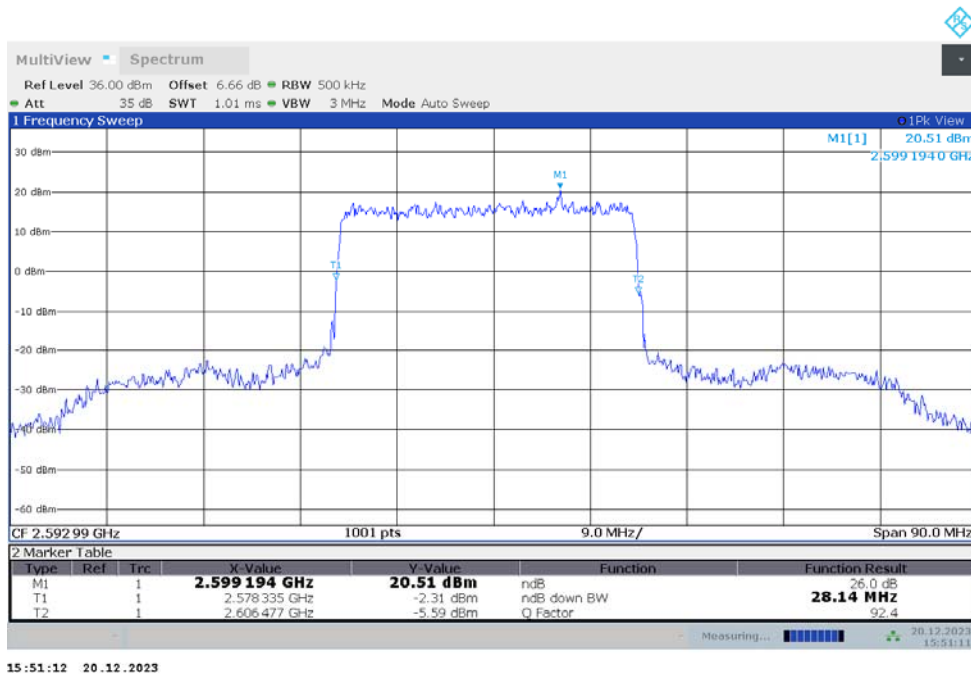

n41

n41,30MHz(-26dBc)

Frequency (MHz)	Emission Bandwidth (-26dBc) (MHz)	
	DFT-s-pi/2 BPSK	DFT-s-QPSK
2592.99	28.142	28.412

n41,30MHz Bandwidth,DFT-s-pi/2 BPSK (-26dBc BW)