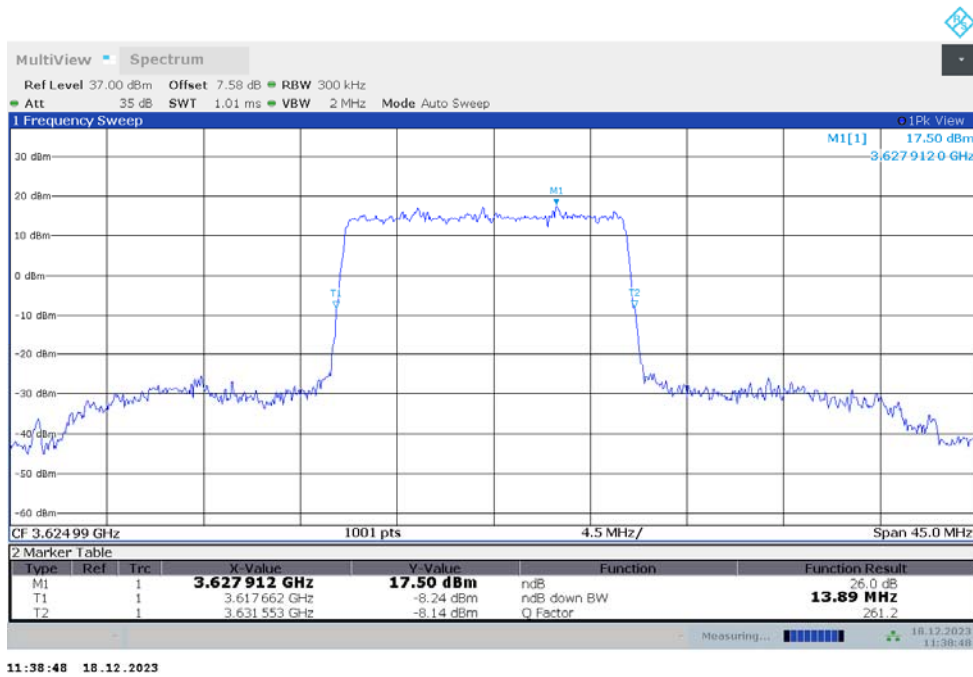

n48

n48,15MHz(-26dBc)

Frequency (MHz)	Emission Bandwidth (-26dBc) (MHz)	
	DFT-s-pi/2 BPSK	DFT-s-QPSK
3624.99	13.891	13.891

n48,15MHz Bandwidth,DFT-s-pi/2 BPSK (-26dBc BW)