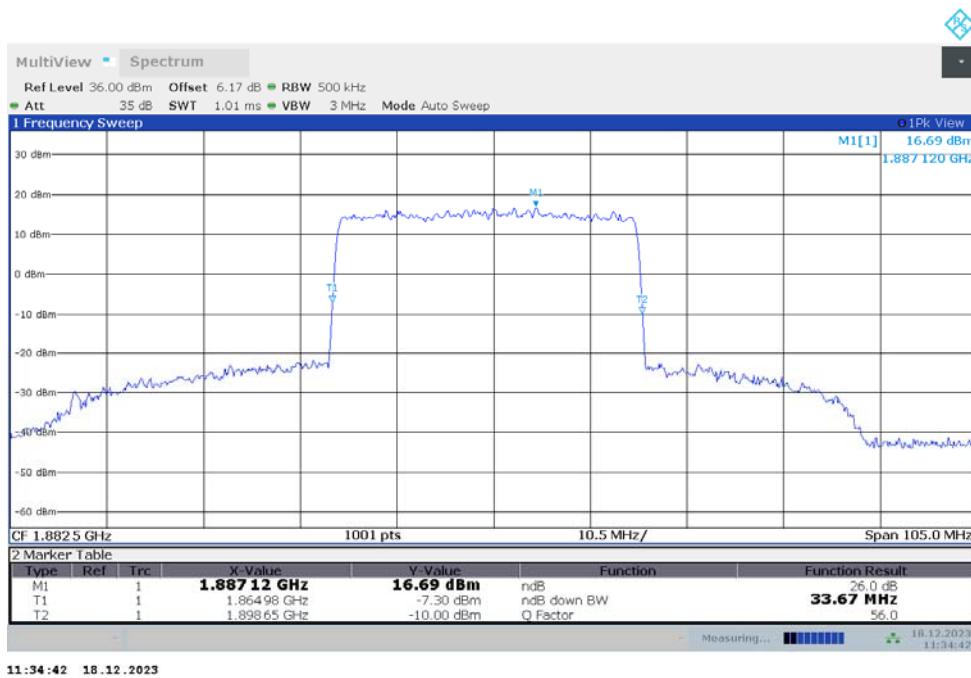

n25,35MHz Bandwidth,DFT-s-QPSK (-26dBc BW)