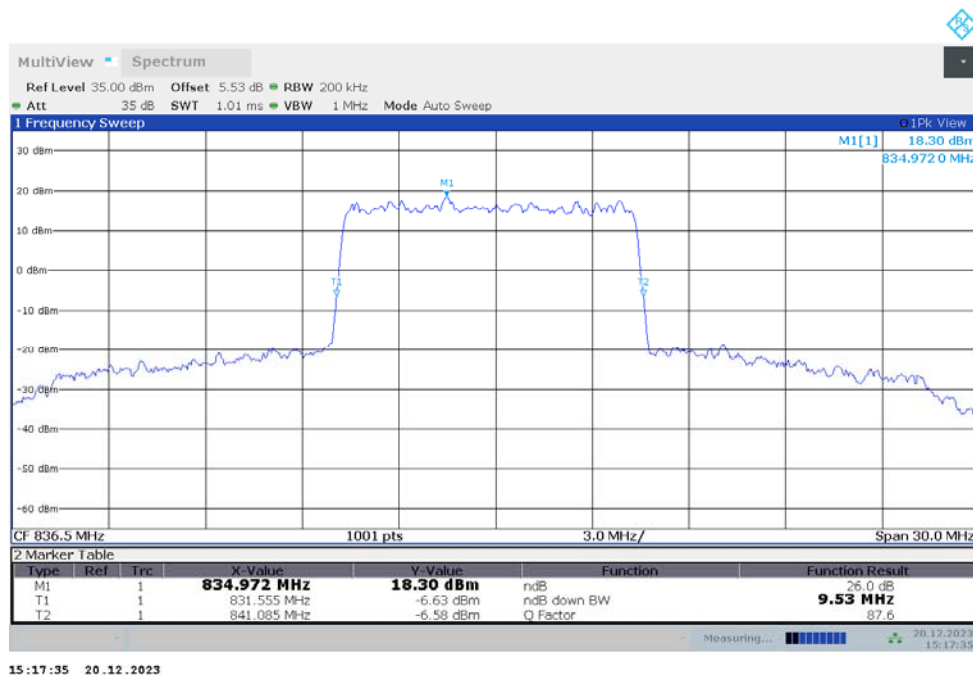

n5,10MHz Bandwidth,DFT-s-QPSK (-26dBc BW)