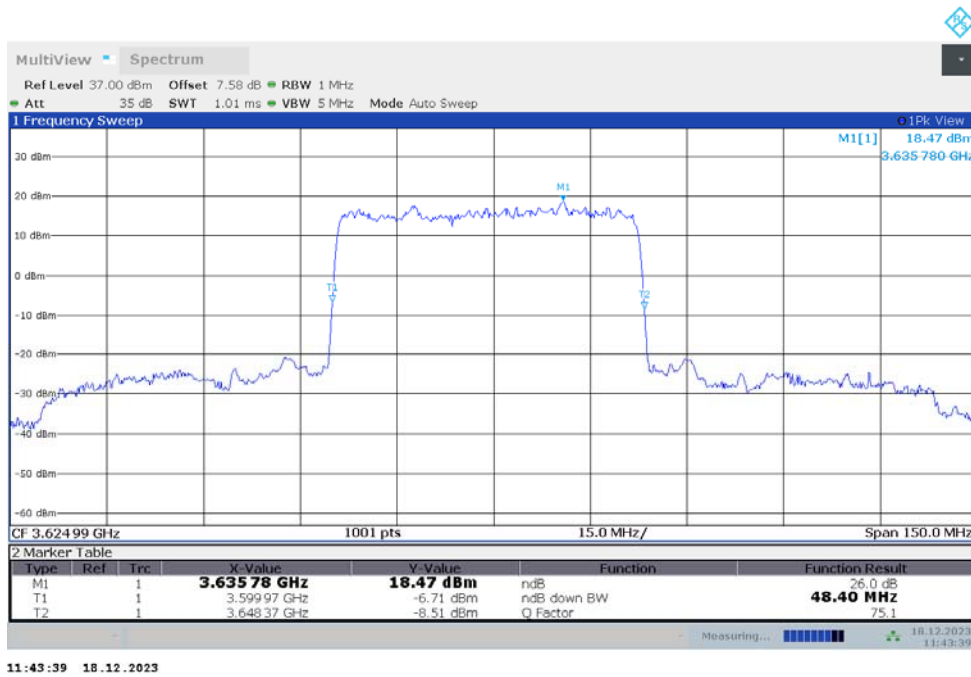

n48
n48,50MHz(-26dBc)

Frequency (MHz)	Emission Bandwidth (-26dBc) (MHz)	
	DFT-s-pi/2 BPSK	DFT-s-QPSK
3624.99	48.400	48.550

n48,50MHz Bandwidth,DFT-s-pi/2 BPSK (-26dBc BW)