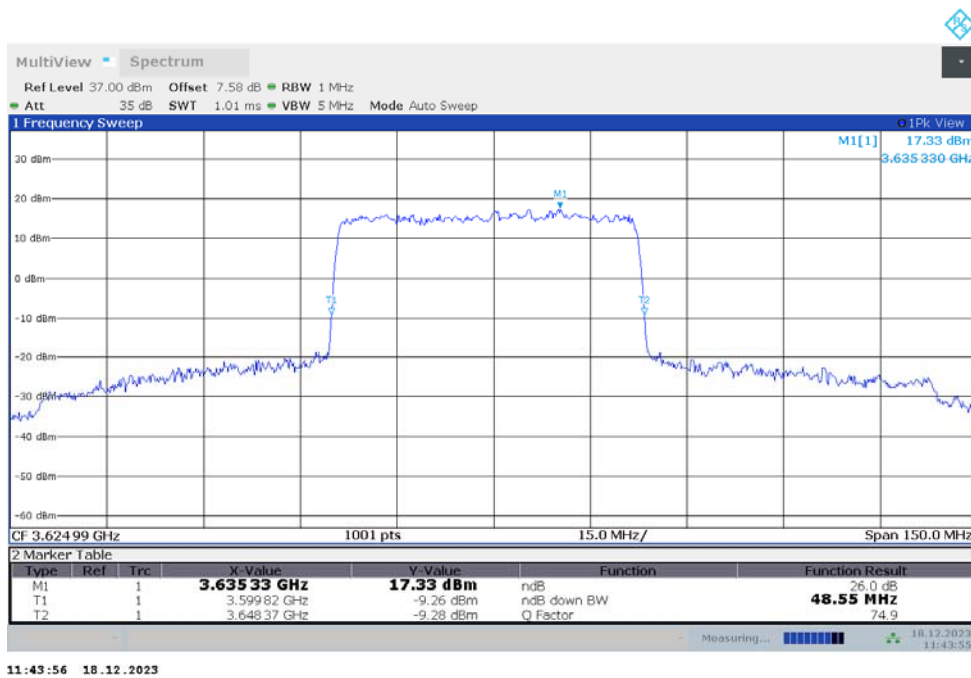

n48,50MHz Bandwidth,DFT-s-QPSK (-26dBc BW)