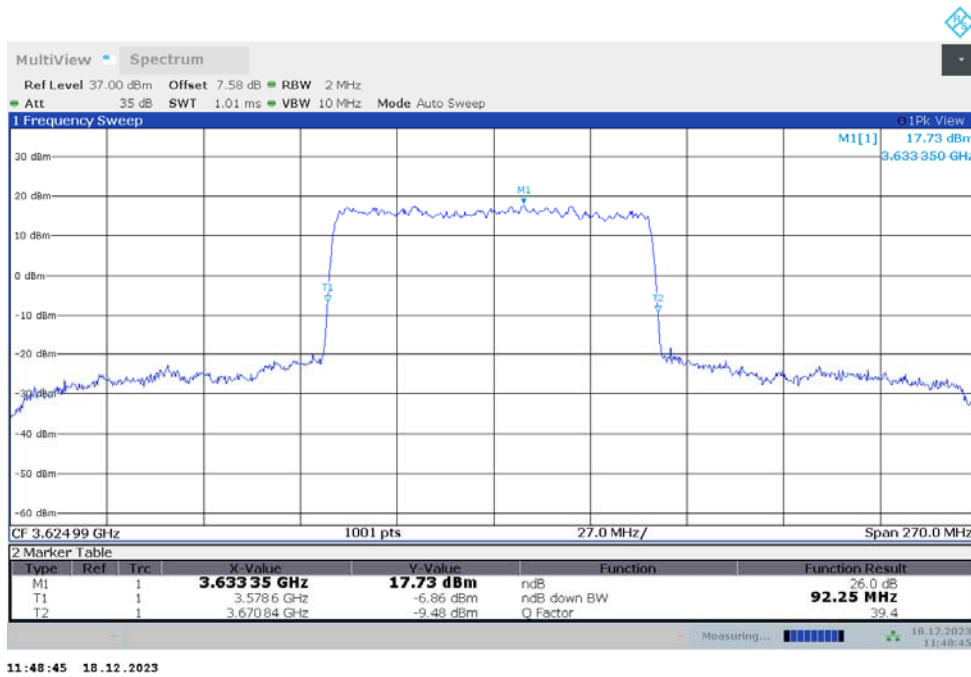

n48
n48,90MHz(-26dBc)

Frequency (MHz)	Emission Bandwidth (-26dBc) (MHz)	
	DFT-s-pi/2 BPSK	DFT-s-QPSK
3624.99	92.250	92.250

n48,90MHz Bandwidth,DFT-s-pi/2 BPSK (-26dBc BW)