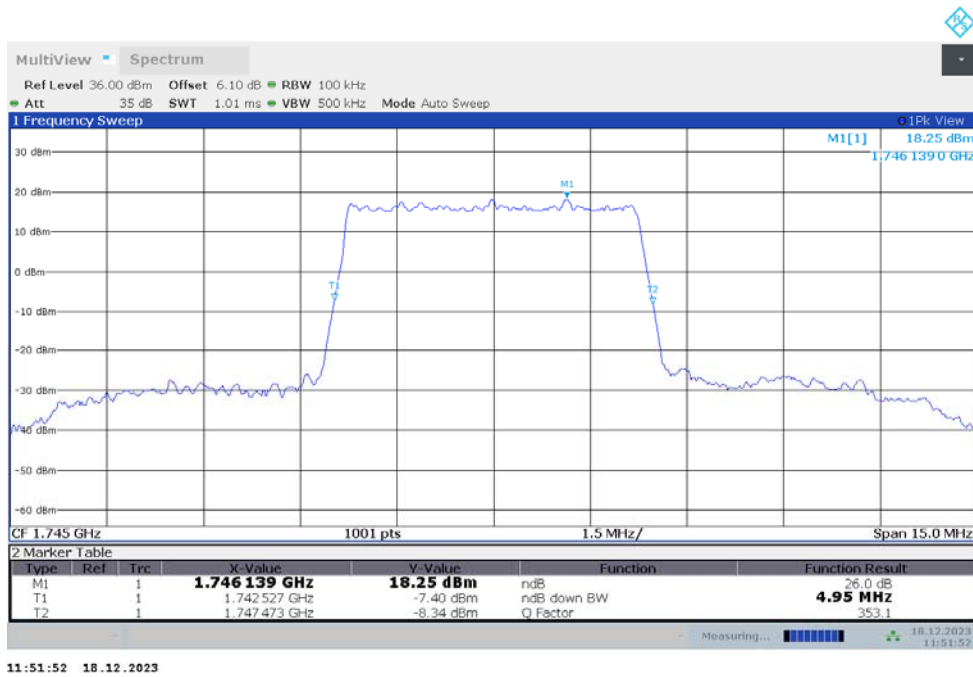

n66
n66,5MHz(-26dBc)

Frequency (MHz)	Emission Bandwidth (-26dBc) (MHz)	
	DFT-s-pi/2 BPSK	DFT-s-QPSK
1745	4.945	4.900

n66,5MHz Bandwidth,DFT-s-pi/2 BPSK (-26dBc BW)