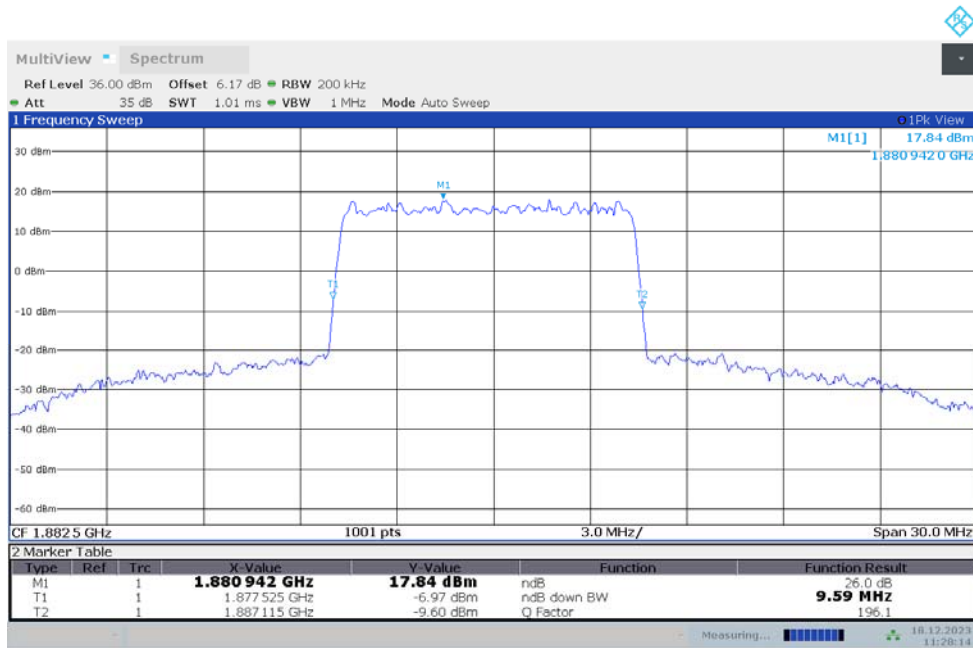

n25

n25,10MHz(-26dBc)

Frequency (MHz)	Emission Bandwidth (-26dBc) (MHz)	
	DFT-s-pi/2 BPSK	DFT-s-QPSK
1882.5	9.590	9.590

n25,10MHz Bandwidth,DFT-s-pi/2 BPSK (-26dBc BW)

11:27:57 18.12.2023

n25,10MHz Bandwidth,DFT-s-QPSK (-26dBc BW)