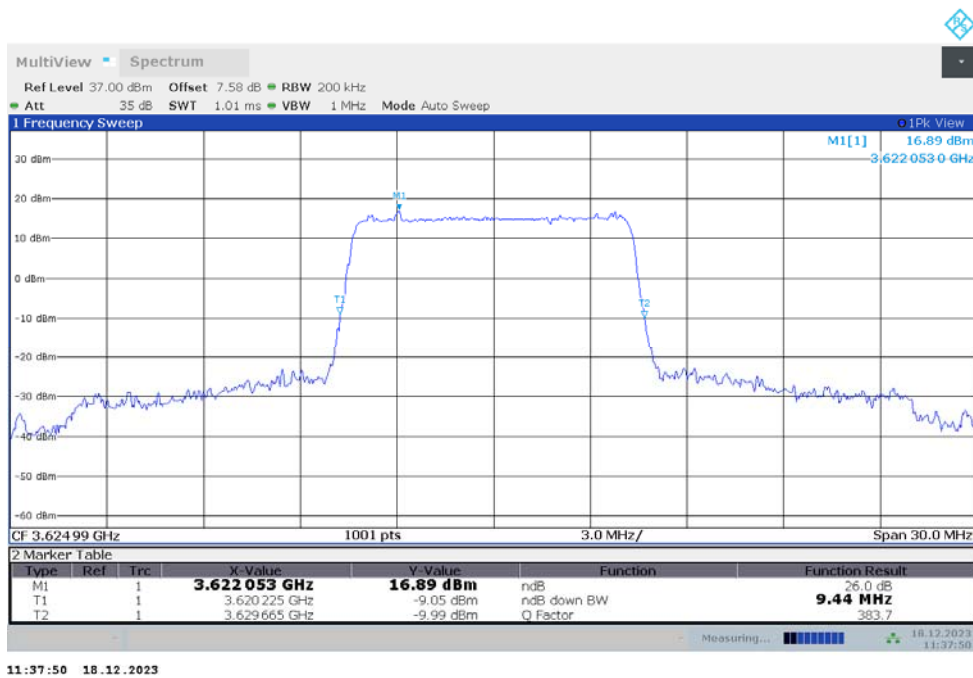

n48

n48,10MHz(-26dBc)

Frequency (MHz)	Emission Bandwidth (-26dBc) (MHz)	
	DFT-s-pi/2 BPSK	DFT-s-QPSK
3624.99	9.381	9.441

n48,10MHz Bandwidth,DFT-s-pi/2 BPSK (-26dBc BW)

n48,10MHz Bandwidth,DFT-s-QPSK (-26dBc BW)