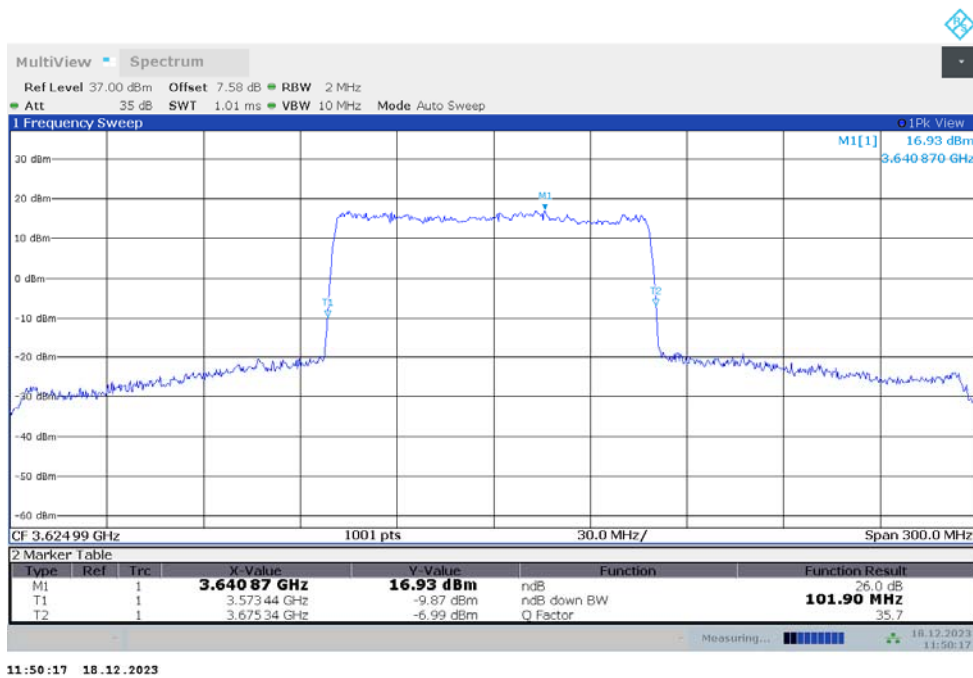

n48

n48,100MHz(-26dBc)

Frequency (MHz)	Emission Bandwidth (-26dBc) (MHz)	
	DFT-s-pi/2 BPSK	DFT-s-QPSK
3624.99	101.900	101.900

n48,100MHz Bandwidth,DFT-s-pi/2 BPSK (-26dBc BW)

n48,100MHz Bandwidth,DFT-s-QPSK (-26dBc BW)