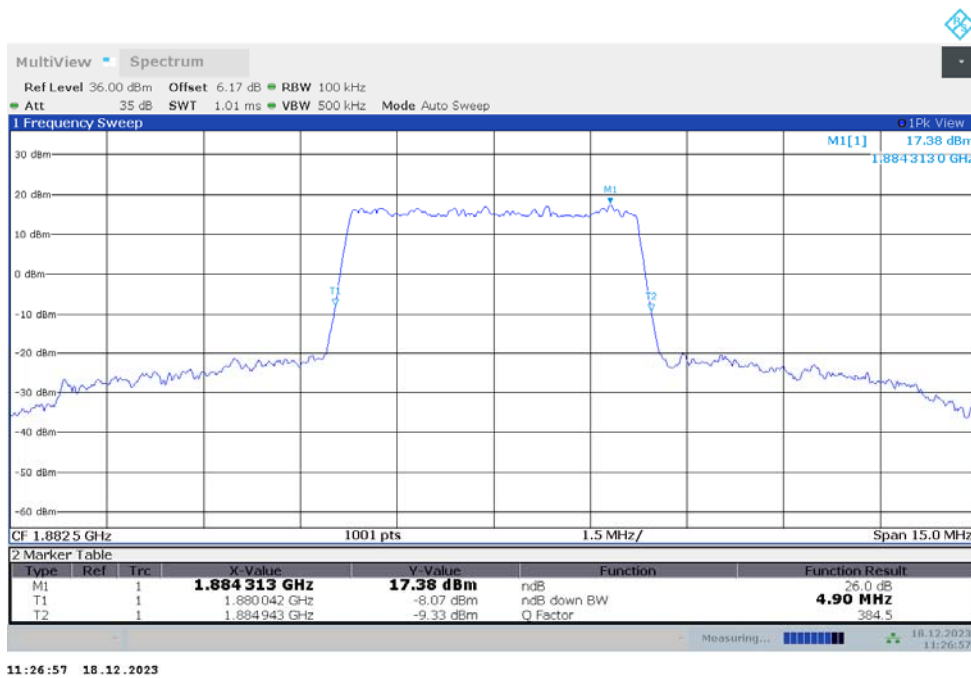

n25,5MHz Bandwidth,DFT-s-QPSK (-26dBc BW)