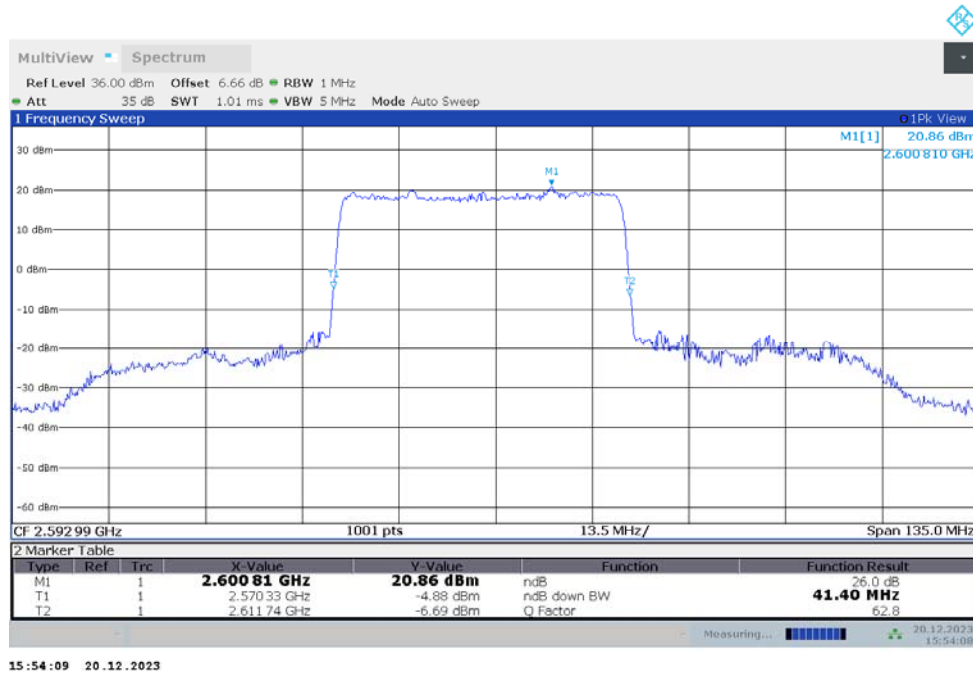

n41

n41,45MHz(-26dBc)

Frequency (MHz)	Emission Bandwidth (-26dBc) (MHz)	
	DFT-s-pi/2 BPSK	DFT-s-QPSK
2592.99	41.400	41.400

n41,45MHz Bandwidth,DFT-s-pi/2 BPSK (-26dBc BW)