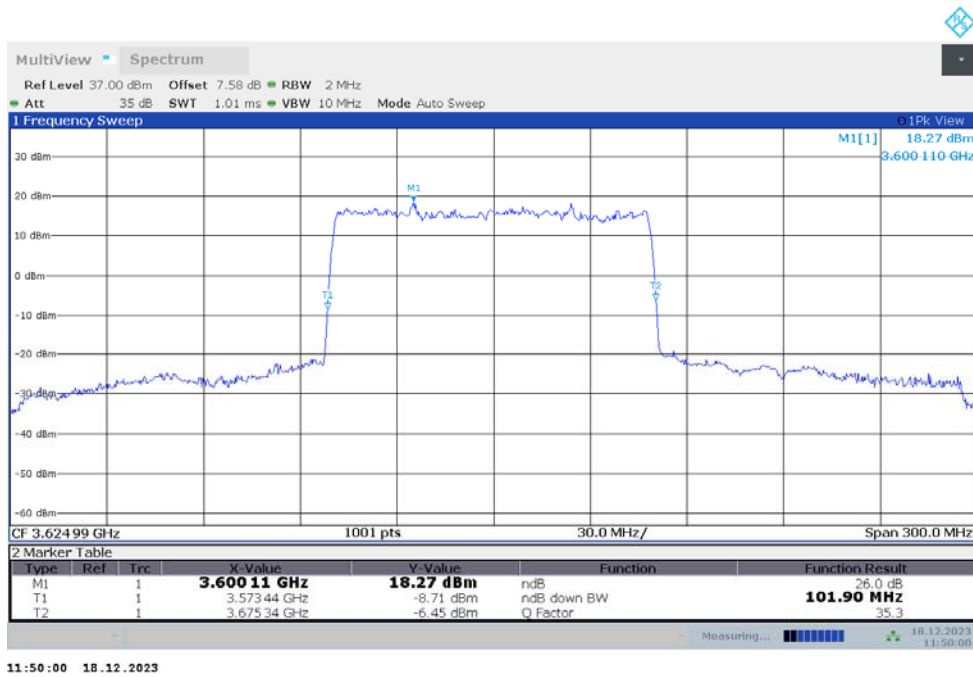

n48

n48,100MHz(-26dBc)

Frequency (MHz)	Emission Bandwidth (-26dBc) (MHz)	
	DFT-s-pi/2 BPSK	DFT-s-QPSK
3624.99	101.900	101.900

n48,100MHz Bandwidth,DFT-s-pi/2 BPSK (-26dBc BW)