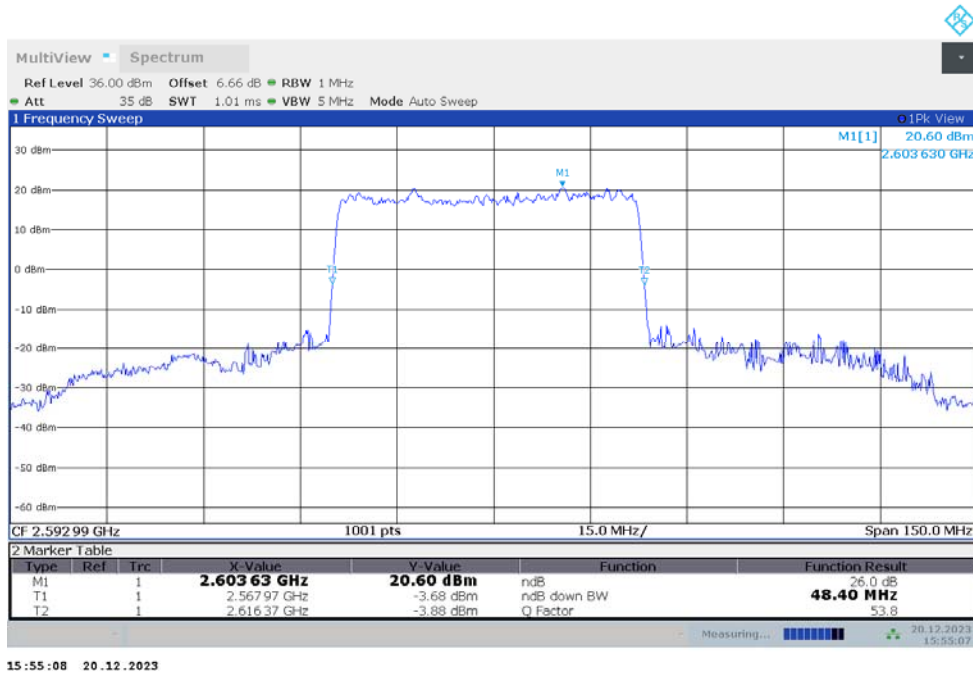

n41

n41,50MHz(-26dBc)

Frequency (MHz)	Emission Bandwidth (-26dBc) (MHz)	
	DFT-s-pi/2 BPSK	DFT-s-QPSK
2592.99	48.400	48.700

n41,50MHz Bandwidth,DFT-s-pi/2 BPSK (-26dBc BW)