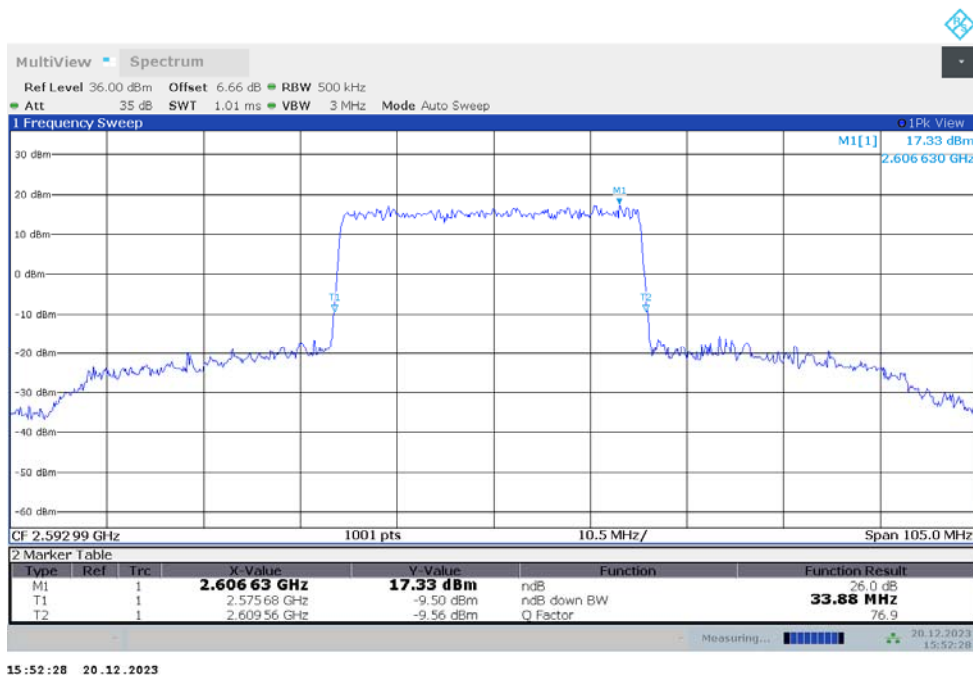

n41

n41,35MHz(-26dBc)

Frequency (MHz)	Emission Bandwidth (-26dBc) (MHz)	
	DFT-s-pi/2 BPSK	DFT-s-QPSK
2592.99	33.880	33.880

n41,35MHz Bandwidth,DFT-s-pi/2 BPSK (-26dBc BW)

n41,35MHz Bandwidth,DFT-s-QPSK (-26dBc BW)