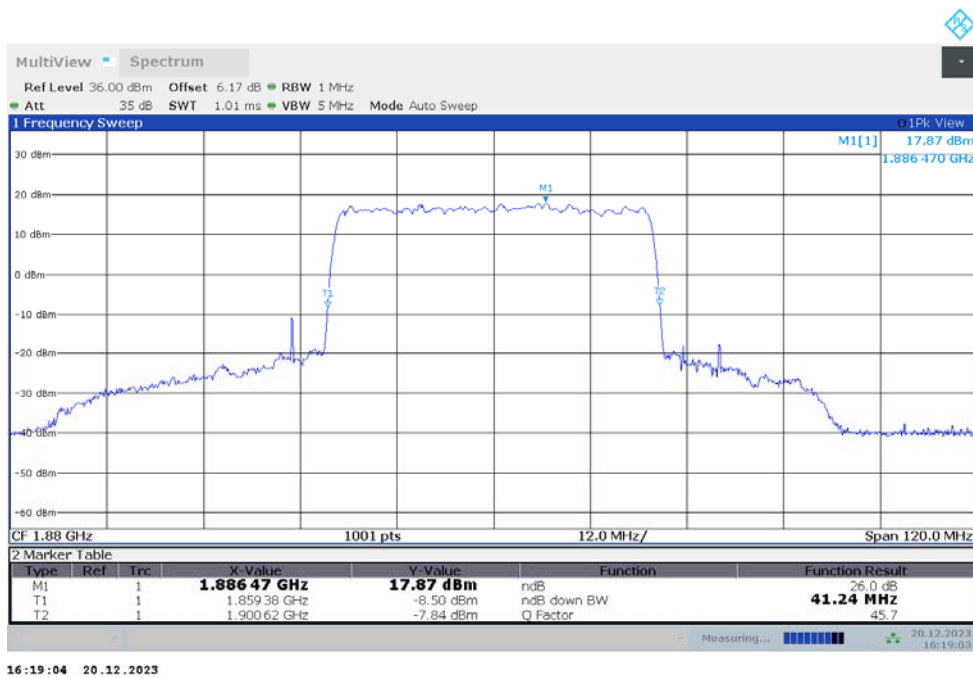

n2,40MHz Bandwidth,DFT-s-QPSK (-26dBc BW)