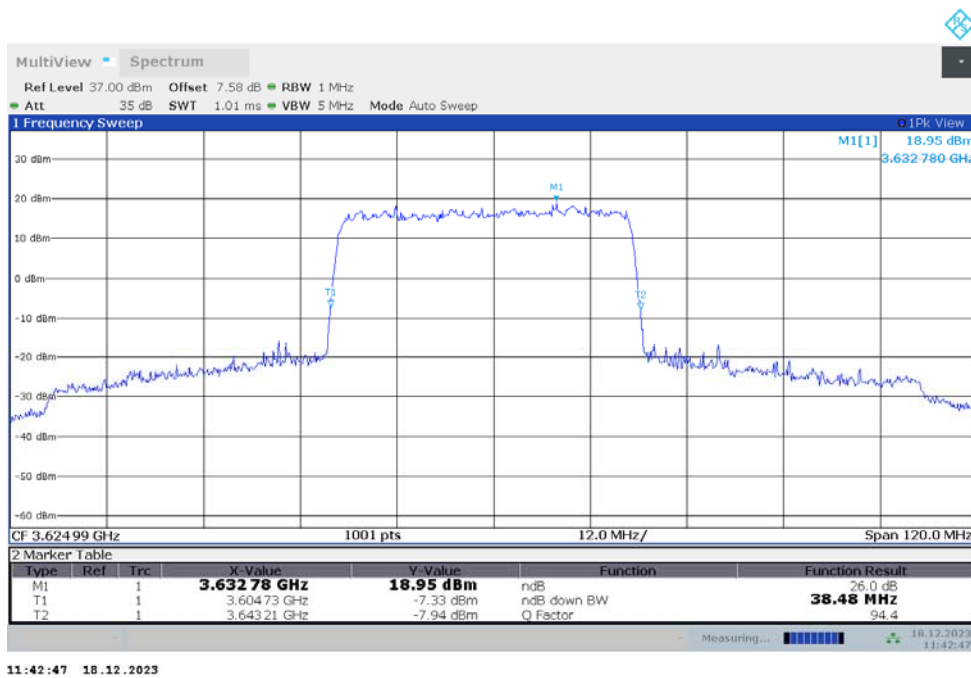

n48,40MHz Bandwidth,DFT-s-QPSK (-26dBc BW)