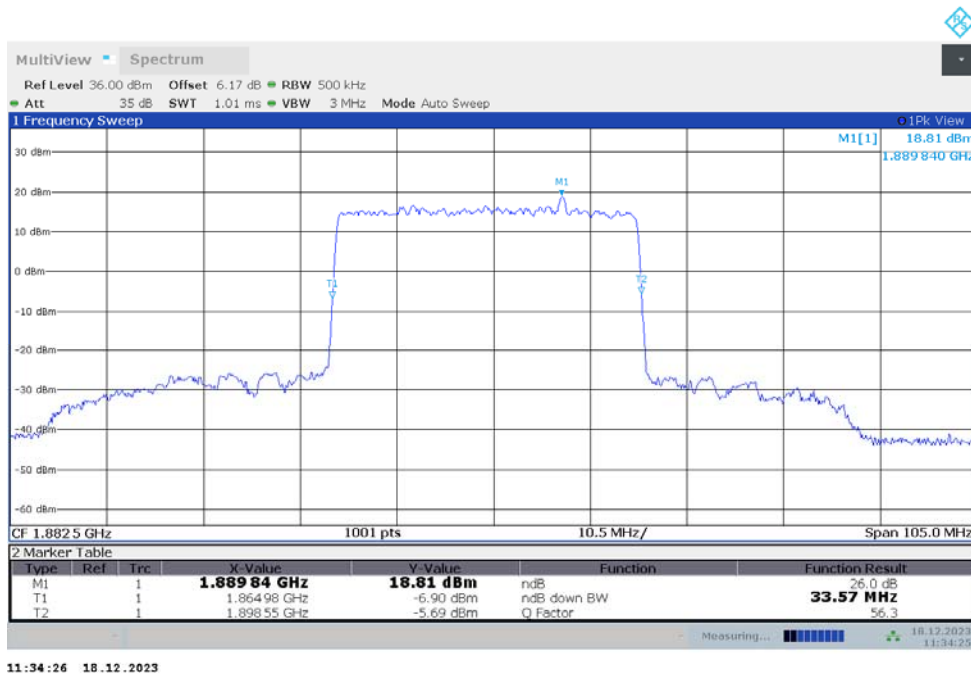

n25
n25,35MHz(-26dBc)

Frequency (MHz)	Emission Bandwidth (-26dBc) (MHz)	
	DFT-s-pi/2 BPSK	DFT-s-QPSK
1882.5	33.570	33.670

n25,35MHz Bandwidth,DFT-s-pi/2 BPSK (-26dBc BW)