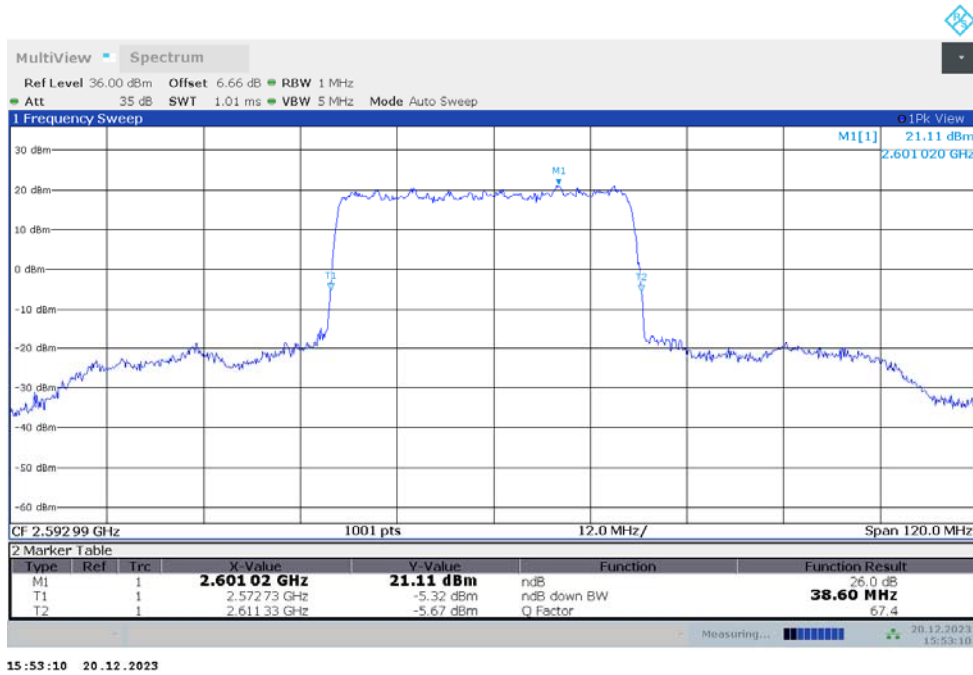

n41

n41,40MHz(-26dBc)

Frequency (MHz)	Emission Bandwidth (-26dBc) (MHz)	
	DFT-s-pi/2 BPSK	DFT-s-QPSK
2592.99	38.600	38.360

n41,40MHz Bandwidth,DFT-s-pi/2 BPSK (-26dBc BW)