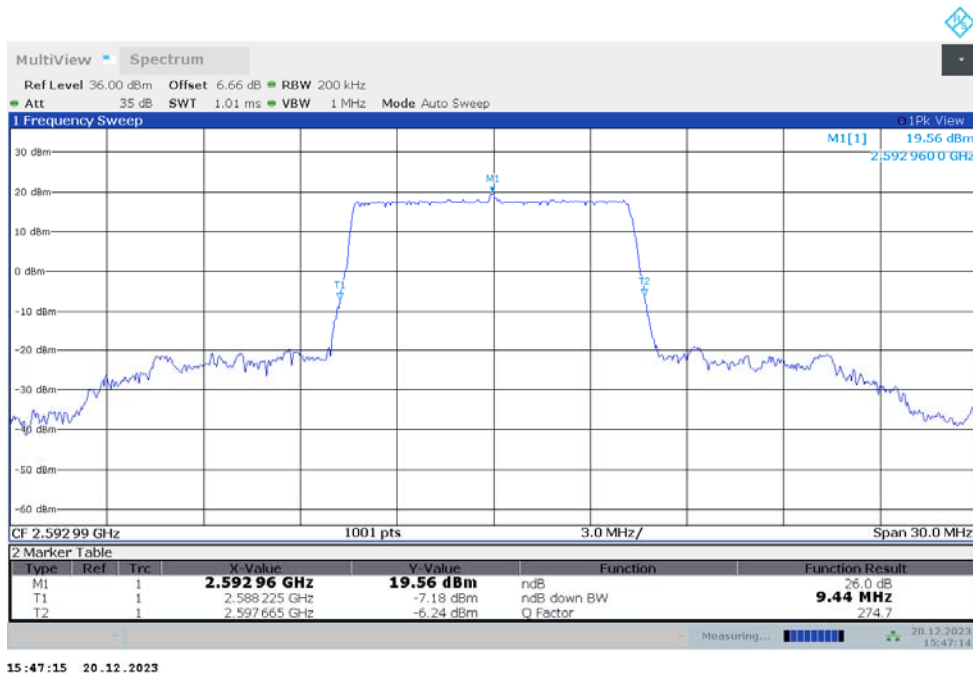

n41

n41,10MHz(-26dBc)

Frequency (MHz)	Emission Bandwidth (-26dBc) (MHz)	
	DFT-s-pi/2 BPSK	DFT-s-QPSK
2592.99	9.441	9.441

n41,10MHz Bandwidth,DFT-s-pi/2 BPSK (-26dBc BW)