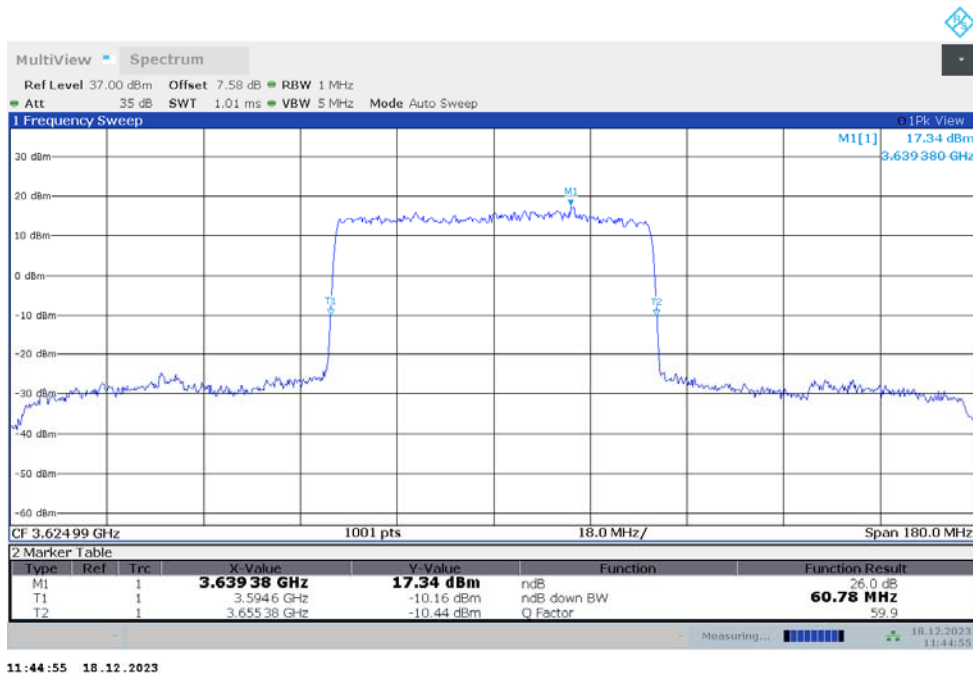

n48

n48,60MHz(-26dBc)

Frequency (MHz)	Emission Bandwidth (-26dBc) (MHz)	
	DFT-s-pi/2 BPSK	DFT-s-QPSK
3624.99	60.780	60.600

n48,60MHz Bandwidth,DFT-s-pi/2 BPSK (-26dBc BW)