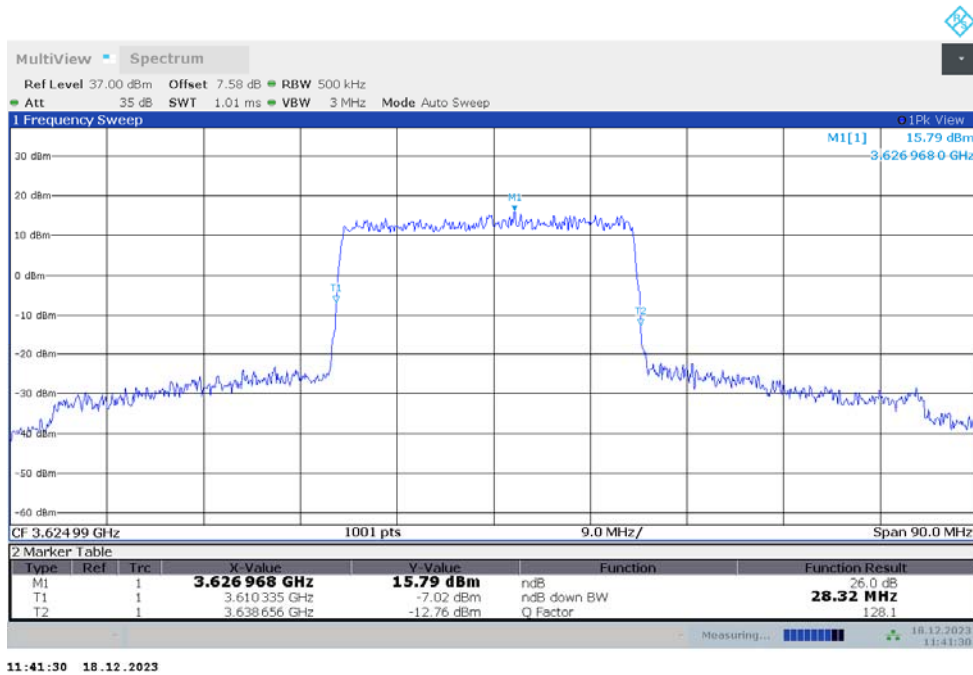

n48,30MHz Bandwidth,DFT-s-QPSK (-26dBc BW)