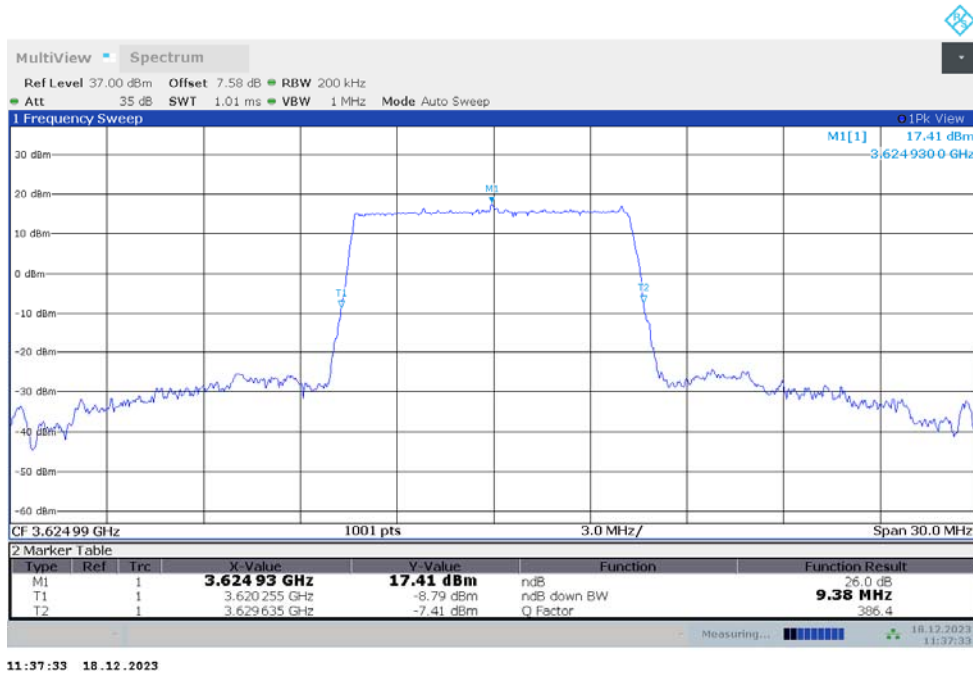

n48

n48,10MHz(-26dBc)

Frequency (MHz)	Emission Bandwidth (-26dBc) (MHz)	
	DFT-s-pi/2 BPSK	DFT-s-QPSK
3624.99	9.381	9.441

n48,10MHz Bandwidth,DFT-s-pi/2 BPSK (-26dBc BW)