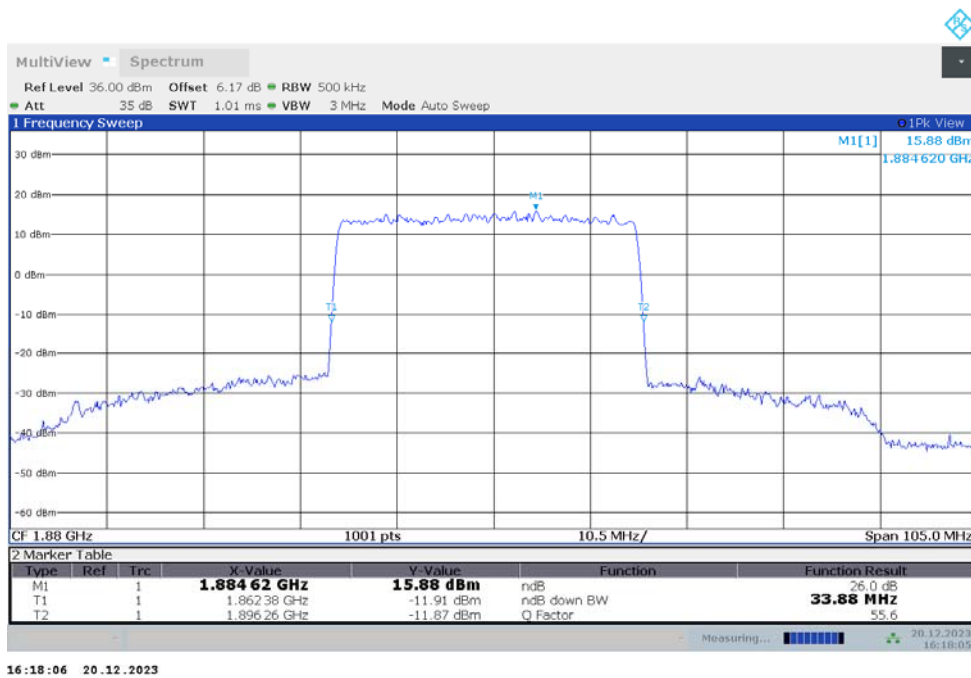

n2  
n2,35MHz(-26dBc)

Frequency (MHz)	Emission Bandwidth (-26dBc) (MHz)	
	DFT-s-pi/2 BPSK	DFT-s-QPSK
1880	33.670	33.880

n2,35MHz Bandwidth,DFT-s-pi/2 BPSK (-26dBc BW)

n2,35MHz Bandwidth,DFT-s-QPSK (-26dBc BW)