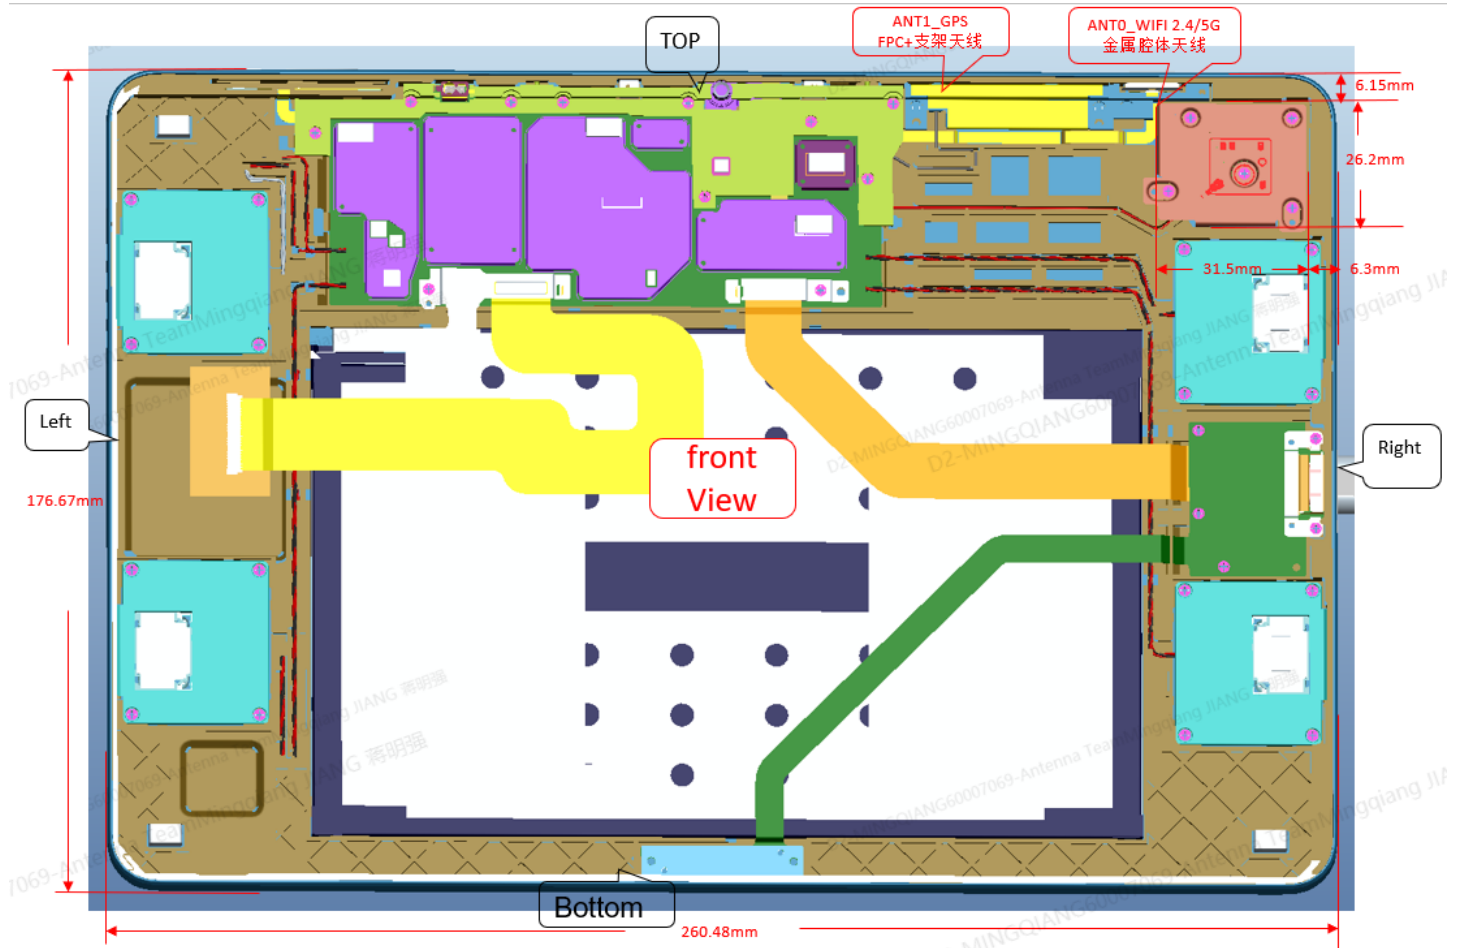

# Antenna area diagram

tablet	Length	Width	thickness
	260.48mm	176.82mm	6.7mm

# WIFI 2.4/5G&BT antenna

Antenna	Length	Width	highth
<b>WIFI 2.4/5G/BT Antenna(TX / RX)</b>	31.5mm	26.2mm	2.375

antenna specification		
Antenna	Pattern	Gain (dBi)
GPS	IFA	-6.2
WIFI 2.4G/BT	IFA	-1.6
WIFI 5G	Monopole	-0.5