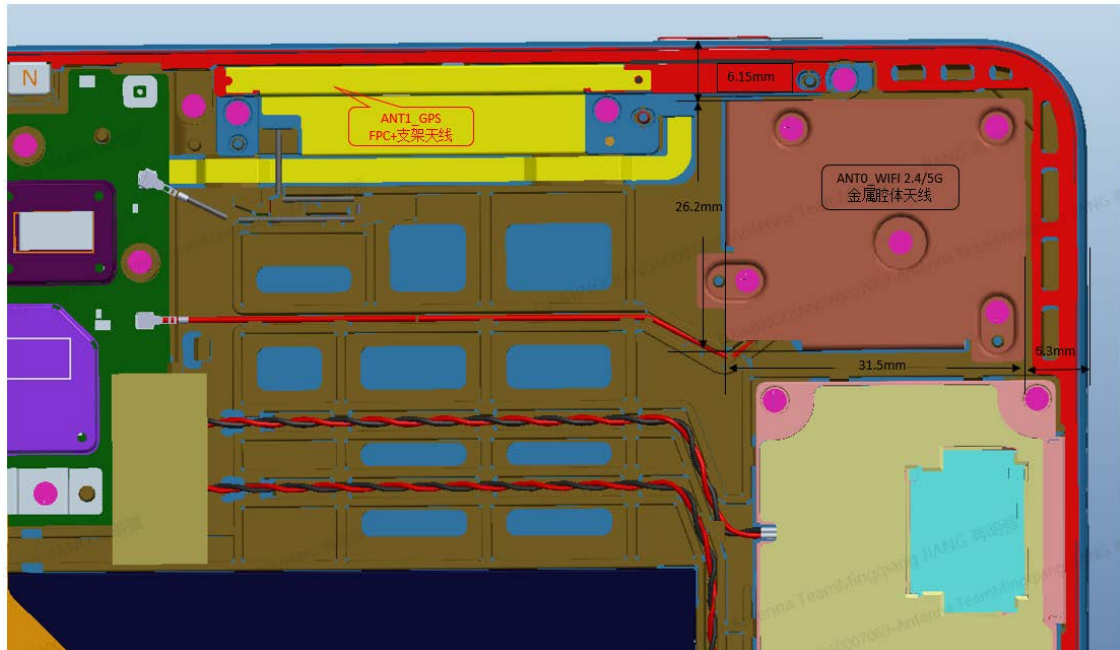

# Antenna area diagram

tablet	Length	Width	thickness
	260.48mm	176.82mm	6.7mm

# WIFI 2.4/5G&BT antenna

Antenna	Length	Width	highth
<b>WIFI 2.4/5G/BT Antenna(TX / RX)</b>	31.5mm	26.2mm	2.375

antenna specification		
Antenna	Pattern	Gain (dBi)
GPS	IFA	-6.2
WIFI 2.4G/BT	IFA	-1.6
WIFI 5G	Monopole	-0.5