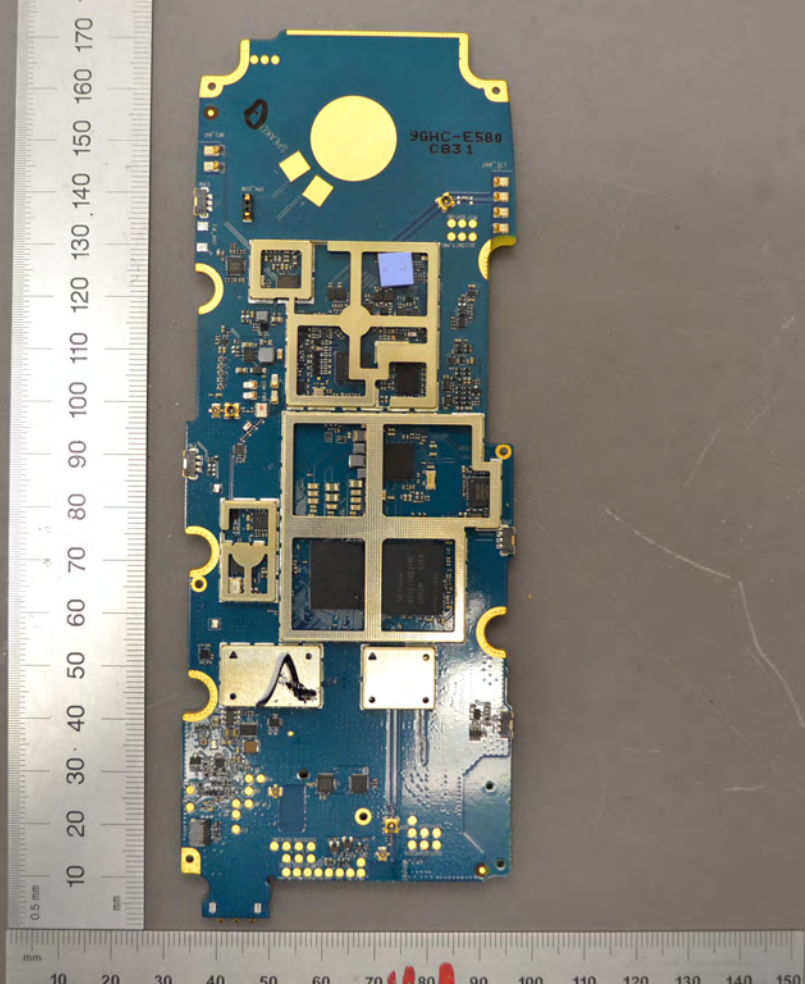

0.5 mm 10 20 30 40 50 60 70 80 90 100 110 120 130 140 150

ES80_M0_V0.3
0-4N-0
H1 94N-0
REV:EE3

ES80_M0_V0.3
0-4N-0
H1 94N-0
REV:EE3

ES80_M0_V0.3
0-4N-0
H1 94N-0
REV:EE3

TESTRITE
100% Made in America
Since 1954

E580_MB_V0.3

CT1:3 53:2

H1 94V-0

E327208

000000039058

0.5 mm
mm
10 20 30 40 50 60 70 80 90 100 110 120 130 140 150 160 170

9GHC-E580
C831

mm
10 20 30 40 50 60 70 80 90 100 110 120 130 140 150

015

A handheld antenna assembly is shown against a grey background. The antenna is a square, gold-colored component mounted on a green substrate, which is held in a black plastic frame. The frame has four mounting tabs. A white label is affixed to the antenna. To the left of the antenna is a vertical ruler with millimeter markings from 10 to 130. Below the antenna is a horizontal ruler with millimeter markings from 10 to 140. A white cable is connected to the right side of the antenna assembly.