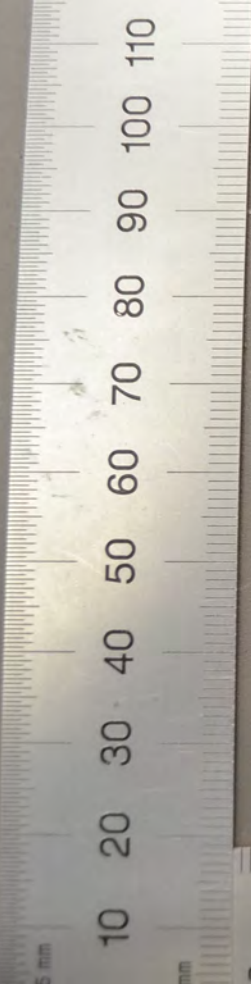

(c) ikeGPS
420-04160 H-20 94V-0
Laser-Main V1.2 J604

QA
576
02/16

015