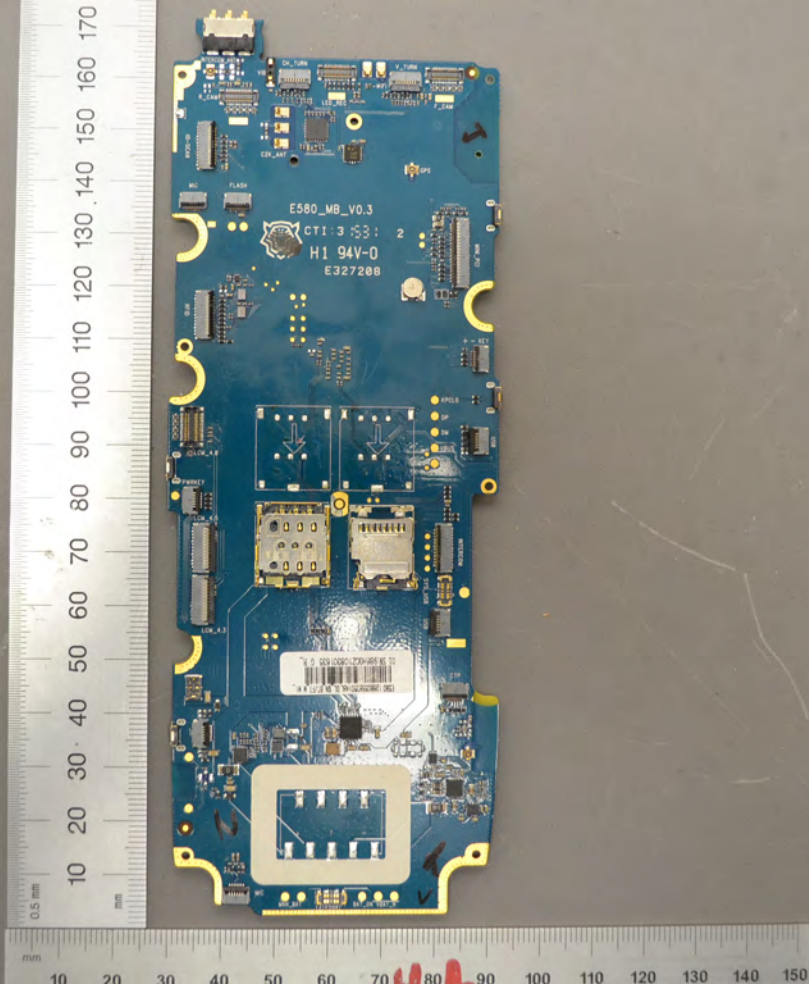

0.5 mm 10 20 30 40 50 60 70 80 90 100 110 120 130 140 150

ES80_M0_V0.3
0-4N-0
H1 94N-0
REV:EE3

ES80_M0_V0.3
0-4N-0
H1 94N-0
REV:EE3

ES80_M0_V0.3
0-4N-0
H1 94N-0
REV:EE3

TESTRITE
100% Made in America
Since 1954

E580_MB_V0.3

CT1:3 53:2

H1 94V-0

E327208

000000039058

0.5 mm
mm
10 20 30 40 50 60 70 80 90 100 110 120 130 140 150 160 170

9GHC-E580
C831

mm
10 20 30 40 50 60 70 80 90 100 110 120 130 140 150

015

A handheld antenna assembly is shown against a grey background. The antenna is a square, gold-colored component mounted on a green substrate, which is held in a black plastic frame. The frame has four mounting tabs. A white label is affixed to the antenna. To the left of the antenna is a vertical ruler with millimeter markings from 10 to 130. Below the antenna is a horizontal ruler with millimeter markings from 10 to 140. A white cable is connected to the right side of the antenna assembly.