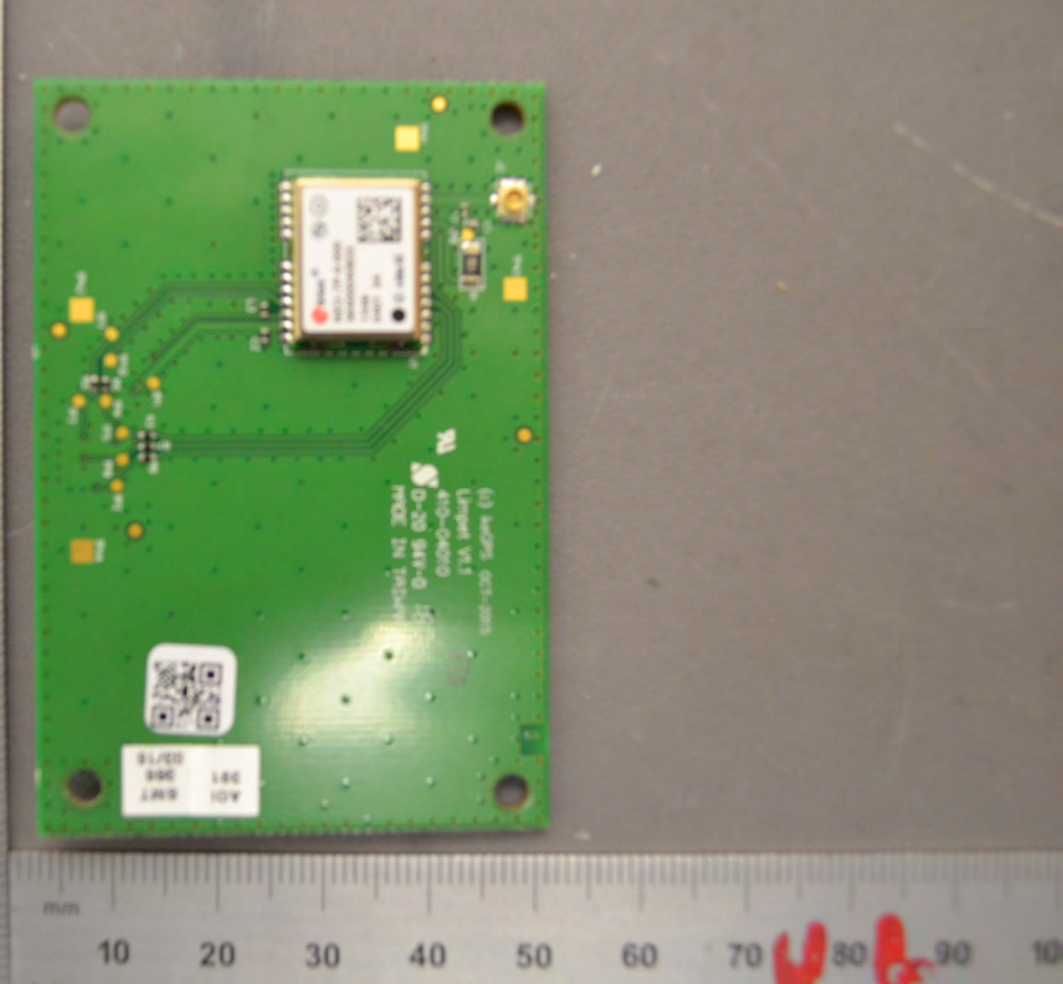

VOLTA

BAT_NTC1
BAT_NTC2
BAT_P

○ GND
○ OSTATUS
○ LASER_PWM

10 20 30 40 50 60 70 80 90 100 110 120 130 140 150 160 170 180 190

mm 10 20 30 40 50 60 70 80 90 100 110 120 130 140 150

iPhone 5
Apple
MADE IN TAIWAN
A01956
A01956
A01956
A01956
A01956
A01956

015

A handheld antenna assembly is shown against a grey background. The antenna is a square, gold-colored component mounted on a green substrate, which is held in a black plastic frame. The frame has four mounting tabs. A white label is affixed to the antenna. To the left of the antenna is a vertical ruler with millimeter markings from 10 to 130. Below the antenna is a horizontal ruler with millimeter markings from 10 to 140. A white cable is connected to the right side of the antenna assembly.