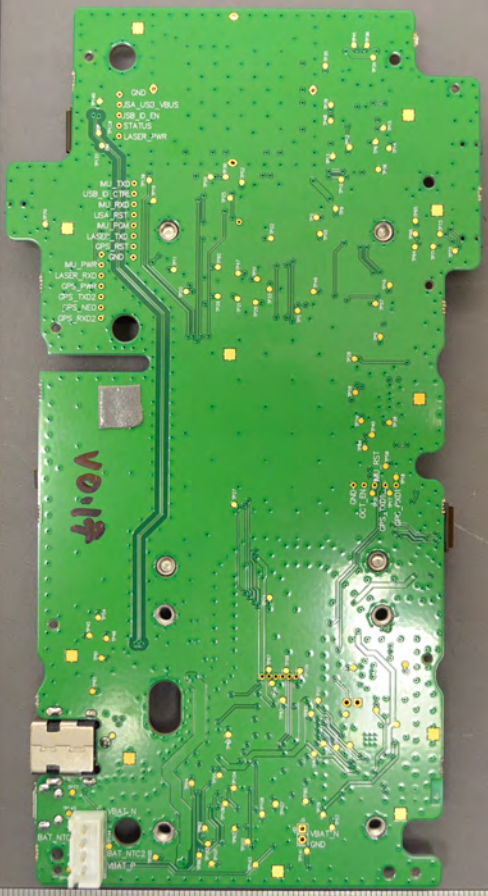

E580_MB_V0.3

CT1:3 53:2

H1 94V-0

E327208

000000039058

0.5 mm
mm
10 20 30 40 50 60 70 80 90 100 110 120 130 140 150 160 170

9GHC-E580
C831

mm
10 20 30 40 50 60 70 80 90 100 110 120 130 140 150

10 20 30 40 50 60 70 80 90 100 110 120 130 140 150 160 170 180 190 200

mm 10 20 30 40 50 60 70 80 90 100 110 120 130 140 150

○ GND
○ USB_ID_CTRL
○ USB_ID_EN
○ OSTATUS
○ LASER_PWM

MU_RST
USB_ID_CTRL
MU_RST
LASE_TNC
MU_RST
LASE_TNC
GPS_TNC
GPS_TNC
GPS_TNC
GPS_TNC

015

A handheld antenna assembly is shown against a grey background. The antenna is a square, gold-colored component mounted on a green substrate, which is held in a black plastic frame. The frame has four mounting tabs. A white label is affixed to the antenna. To the left of the antenna is a vertical ruler with millimeter markings from 10 to 130. Below the antenna is a horizontal ruler with millimeter markings from 10 to 140. A white cable is connected to the right side of the antenna assembly.