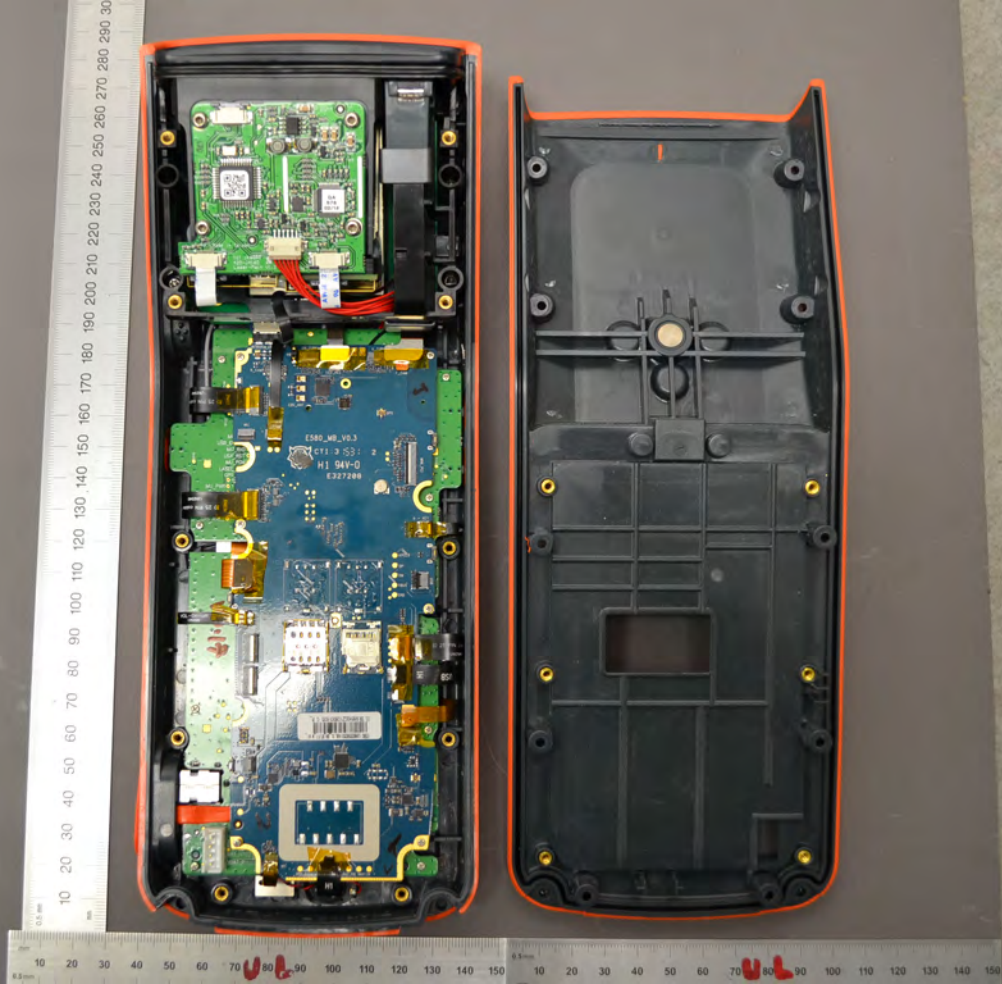

ES80_M0_V0.3
0-4N-0
H1 94N-0
REV:EE3

ES80_M0_V0.3
0-4N-0
H1 94N-0
REV:EE3

ES80_M0_V0.3
0-4N-0
H1 94N-0
REV:EE3