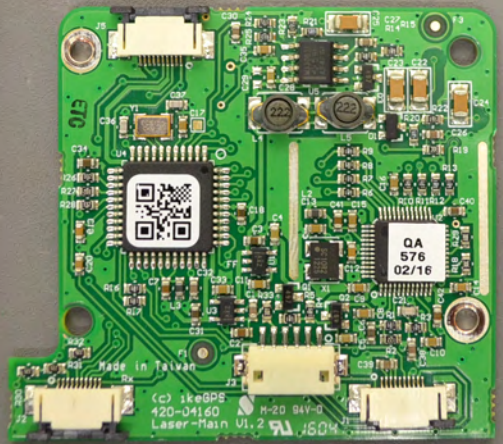

VOLTA

BAT_NTC1
BAT_NTC2
BAT_P

○ GND
○ OSTATUS
○ LASER_PWM

10 20 30 40 50 60 70 80 90 100 110 120 130 140 150 160 170 180 190

mm 10 20 30 40 50 60 70 80 90 100 110 120 130 140 150

iPhone 5
Apple
MADE IN TAIWAN
A01956
A01956
A01956
A01956
A01956
A01956

AOI SWT
 088
 02/16

REVISED BY 3004
 BY 0-MS SC-C
 CUCMO-CUP
 FVA 10/01/17
 1002-120 SubPm (1)

0 10 20 30 40 50 60 70 80 90 100

AOI 388
9/1 03/16

(c) ikeGPS
420-04160 H-20 94V-0
Laser-Main V1.2 J604

QA
576
02/16

015

A handheld antenna assembly is shown against a grey background. The antenna is a square, gold-colored component mounted on a green substrate, which is held in a black plastic frame. The frame has four mounting tabs. A white label is affixed to the antenna. To the left of the antenna is a vertical ruler with millimeter markings from 10 to 130. Below the antenna is a horizontal ruler with millimeter markings from 10 to 140. A white cable is connected to the right side of the antenna assembly.