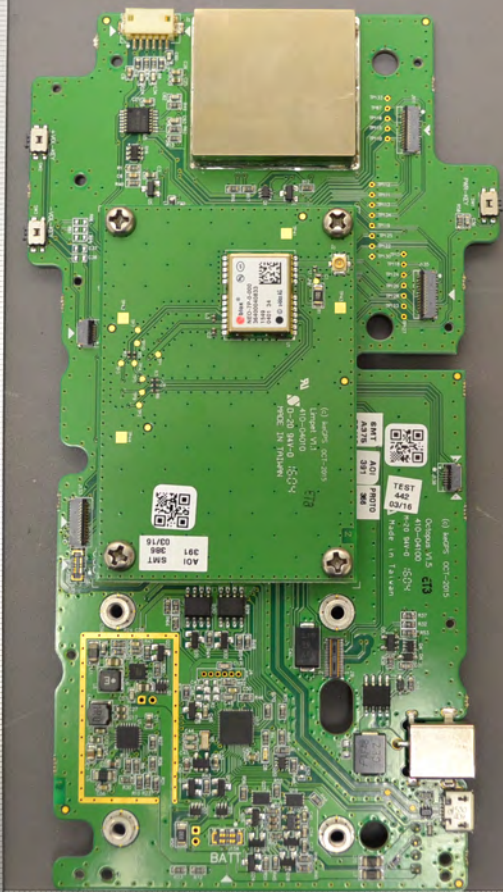

10 20 30 40 50 60 70 80 90 100 110 120 130 140 150 160 170 180 190 200

mm 10 20 30 40 50 60 70 80 90 100 110 120 130 140 150

○ GND
○ USB_ID_CTRL
○ USB_ID_EN
○ OSTATUS
○ LASER_PWM

MU_RST
USB_ID_CTRL
MU_RST
LASE_TNC
MU_RST
LASE_TNC
GPS_TNC
GPS_TNC
GPS_TNC
GPS_TNC

VOLTA

BAT_NTC1
BAT_NTC2
BAT_P

○ GND
○ OSTATUS
○ LASER_PWM

10 20 30 40 50 60 70 80 90 100 110 120 130 140 150 160 170 180 190

mm 10 20 30 40 50 60 70 80 90 100 110 120 130 140 150

iPhone 5
Apple
MADE IN TAIWAN
A01956
A01956
A01956
A01956
A01956
A01956

015

A handheld antenna assembly is shown against a grey background. The antenna is a square, gold-colored component mounted on a green substrate, which is held in a black plastic frame. The frame has four mounting tabs. A white label is affixed to the antenna. To the left of the antenna is a vertical ruler with millimeter markings from 10 to 130. Below the antenna is a horizontal ruler with millimeter markings from 10 to 140. A white cable is connected to the right side of the antenna assembly.