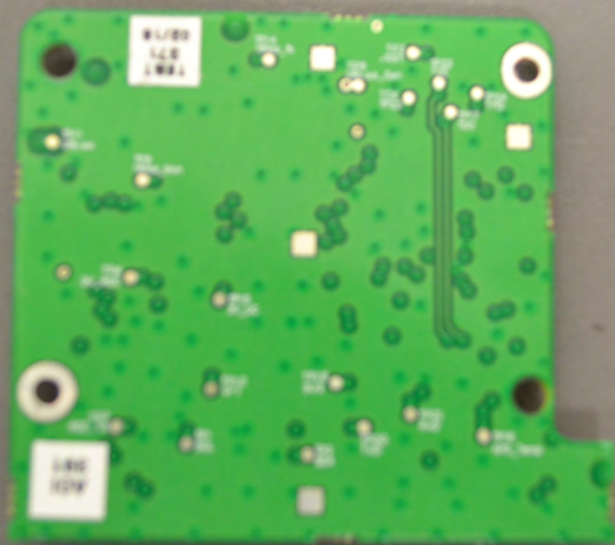

AOI SWT
 088
 02/16

REVISED BY 3004
 BY 0-MS SC-C
 CUCMO-CUP
 FVA 10/01/17
 1002-120 SubPm (1)

0 10 20 30 40 50 60 70 80 90 100

AOI 388
9/1 03/16

(c) ikeGPS
420-04160 H-20 94V-0
Laser-Main V1.2 J604

QA
576
02/16

015

A handheld antenna assembly is shown against a grey background. The antenna is a square, gold-colored component mounted on a green substrate, which is held in a black plastic frame. The frame has four mounting tabs. A white label is affixed to the antenna. To the left of the antenna is a vertical ruler with millimeter markings from 10 to 130. Below the antenna is a horizontal ruler with millimeter markings from 10 to 140. A white cable is connected to the right side of the antenna assembly.