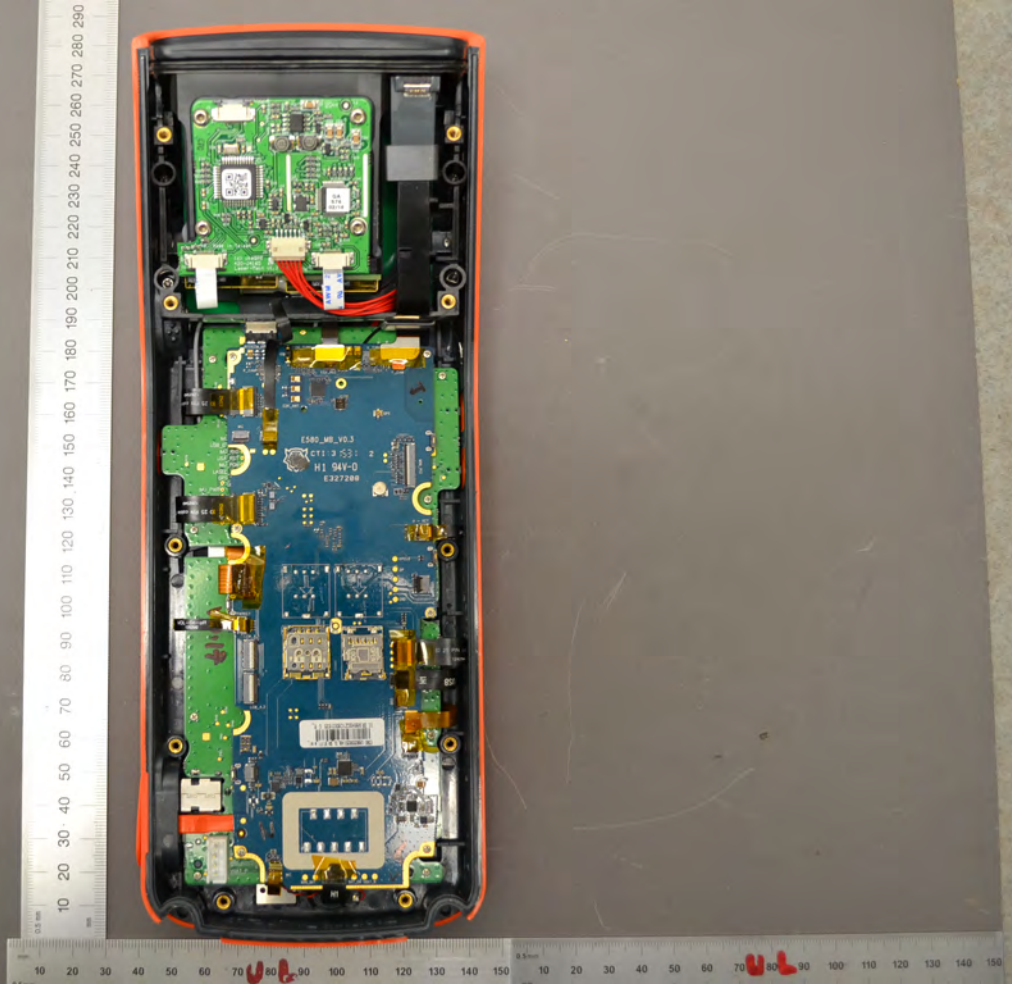

TESTRITE
100% Made in America
Since 1954