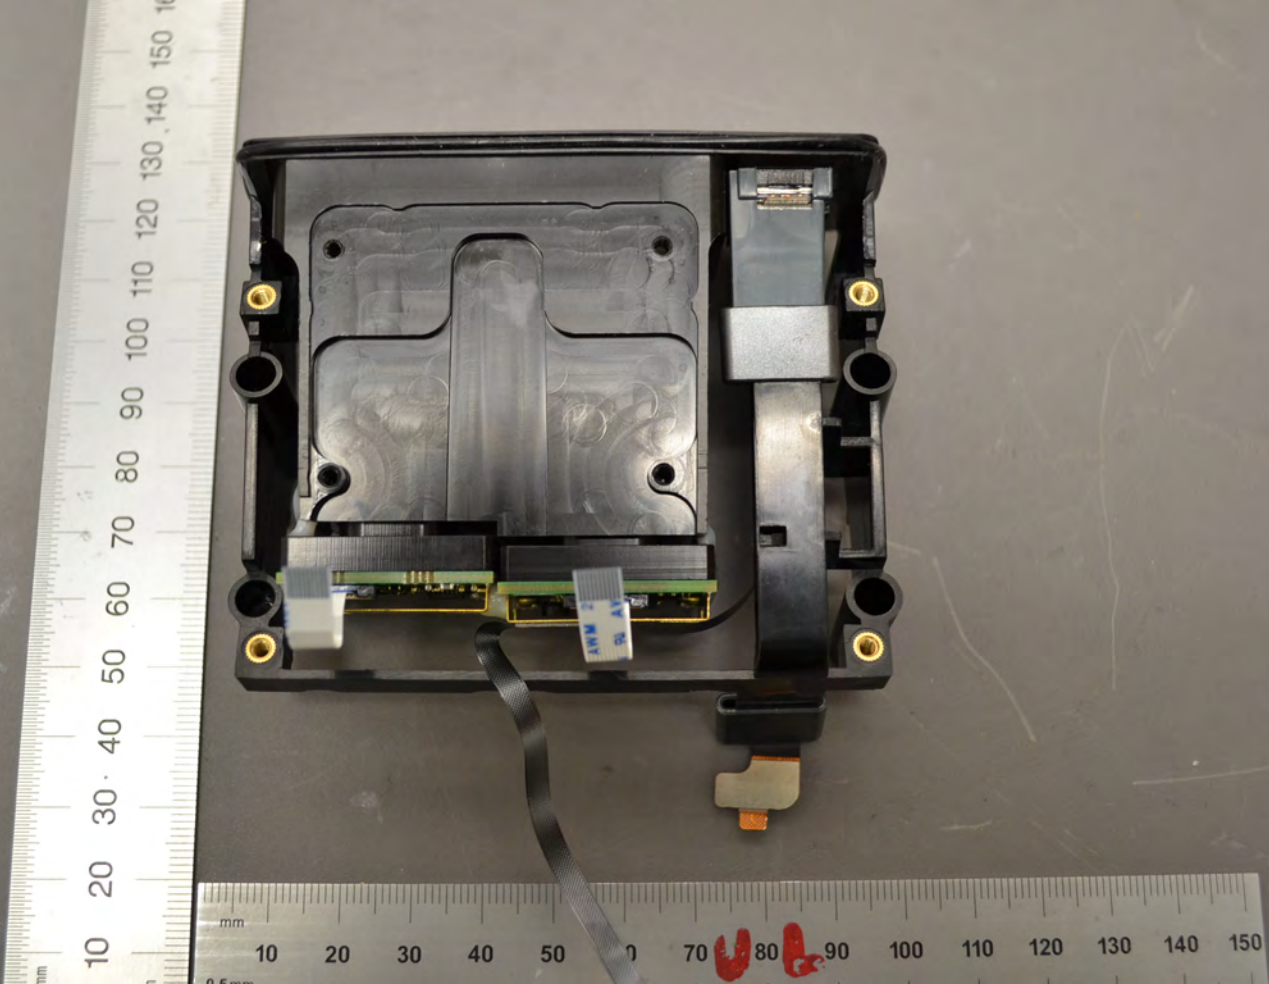

015

A handheld antenna assembly is shown against a grey background. The antenna is a square, gold-colored component mounted on a green substrate, which is held in a black plastic frame. The frame has four mounting tabs. A white label is affixed to the antenna. To the left of the antenna is a vertical ruler with millimeter markings from 10 to 130. Below the antenna is a horizontal ruler with millimeter markings from 10 to 140. A white cable is connected to the right side of the antenna assembly.