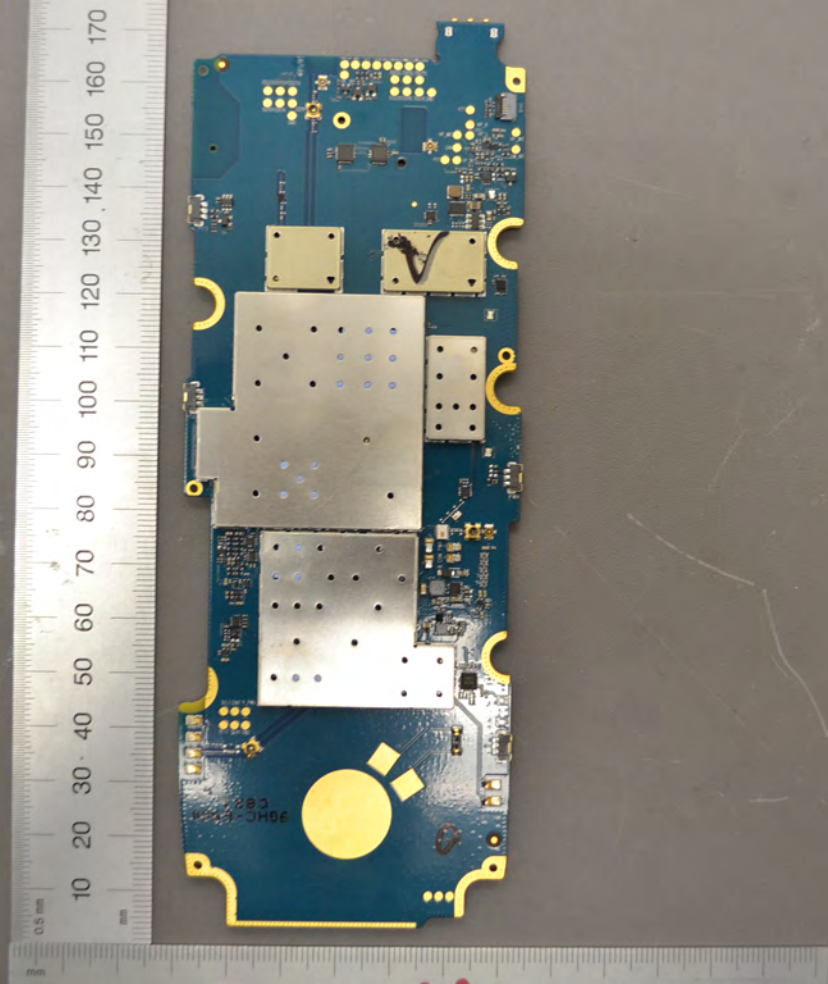

0.5 mm 10 20 30 40 50 60 70 80 90 100 110 120 130 140 150

ES80_M0_V0.3
0-4N-0
H1 94N-0
REV:EE3

ES80_M0_V0.3
0-4N-0
H1 94N-0
REV:EE3

ES80_M0_V0.3
0-4N-0
H1 94N-0
REV:EE3

TESTRITE
100% Made in America
Since 1954

E580_MB_V0.3

CT1:3 53:2

H1 94V-0

E327208

000000039058

0.5 mm
mm
10 20 30 40 50 60 70 80 90 100 110 120 130 140 150 160 170

9GHC-E580
C831

mm
10 20 30 40 50 60 70 80 90 100 110 120 130 140 150

015

A handheld antenna assembly is shown against a grey background. The antenna is a square, gold-colored component mounted on a green substrate, which is held in a black plastic frame. The frame has four mounting tabs. A white label is affixed to the antenna. To the left of the antenna is a vertical ruler with millimeter markings from 10 to 130. Below the antenna is a horizontal ruler with millimeter markings from 10 to 140. A white cable is connected to the right side of the antenna assembly.