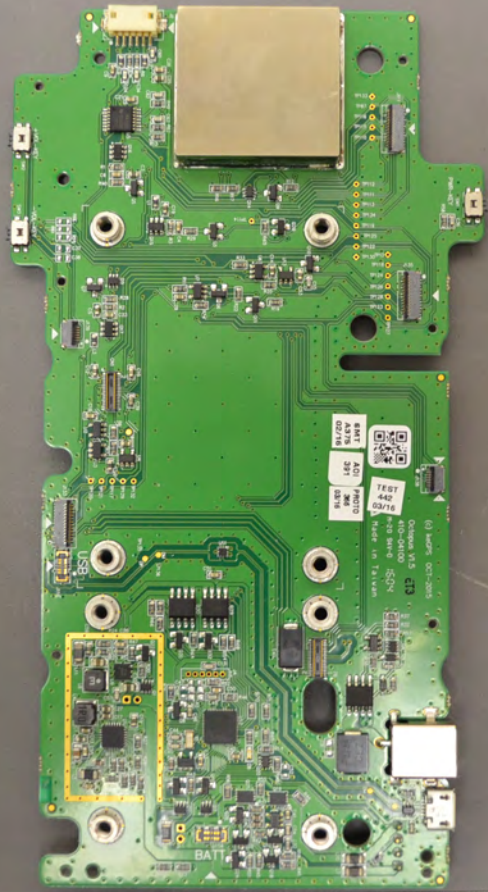

VOLTA

BAT_NTC1
BAT_NTC2
BAT_P

○ GND
○ OSTATUS
○ LASER_PWM

10 20 30 40 50 60 70 80 90 100 110 120 130 140 150 160 170 180 190

mm 10 20 30 40 50 60 70 80 90 100 110 120 130 140 150

iPhone 5
Apple
MADE IN TAIWAN
A01956
A01956
A01956
A01956
A01956
A01956

AOI SWT
 088
 02/16

REVISED BY 3004
 BY 0-MS SC-C
 CUCMO-CUP
 FVA 10/01/17
 1002-120 SubPm (1)

0 10 20 30 40 50 60 70 80 90 100

AOI 388
9/1 03/16

(c) ikeGPS
420-04160 H-20 94V-0
Laser-Main V1.2 J604

QA
576
02/16

015

A handheld antenna assembly is shown against a grey background. The antenna is a square, gold-colored component mounted on a green substrate, which is held in a black plastic frame. The frame has four mounting tabs. A white label is affixed to the antenna. To the left of the antenna is a vertical ruler with millimeter markings from 10 to 130. Below the antenna is a horizontal ruler with millimeter markings from 10 to 140. A white cable is connected to the right side of the antenna assembly.