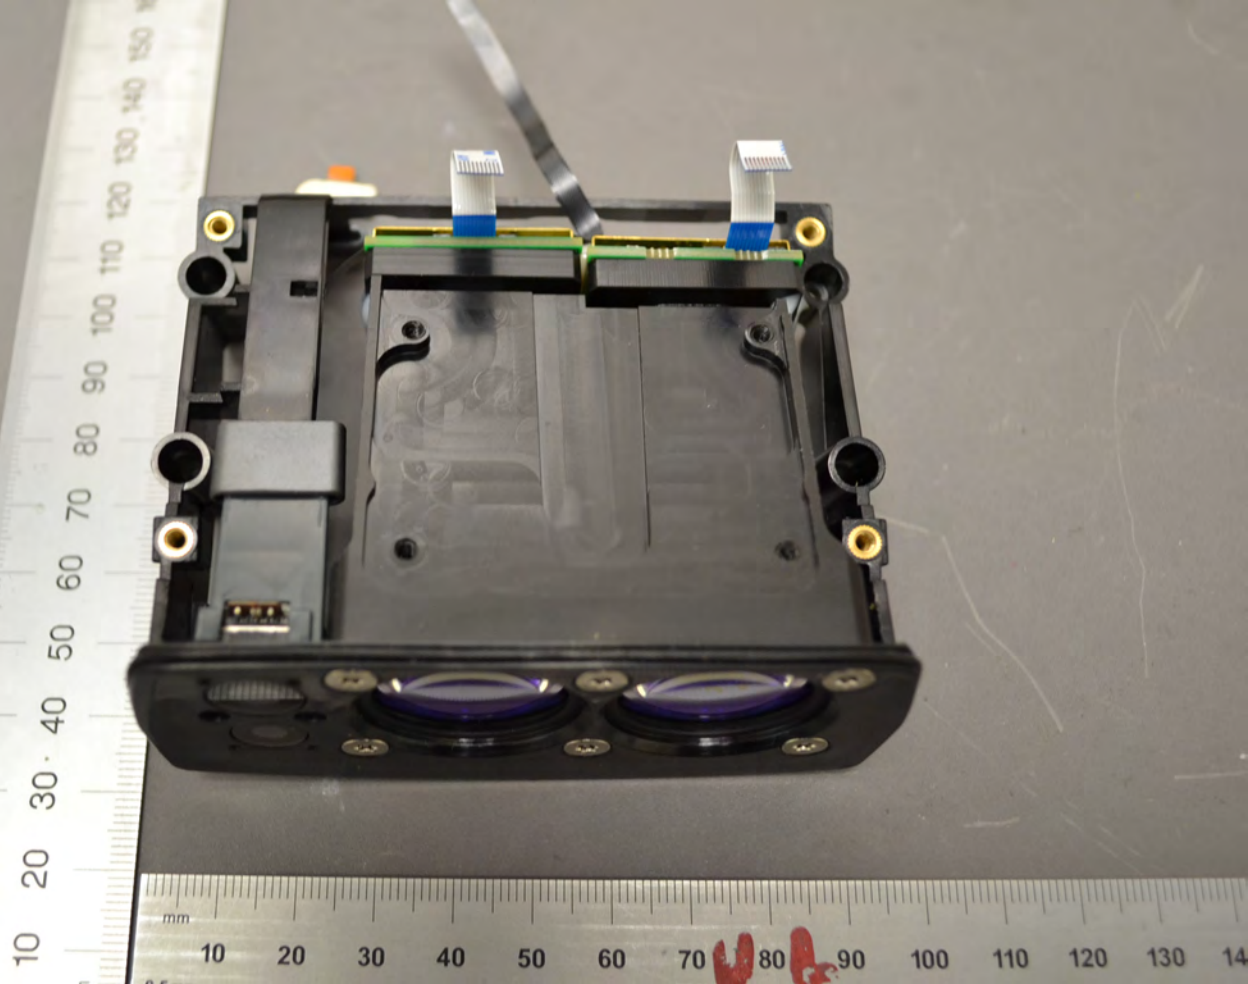

015

A handheld antenna assembly is shown against a grey background. The antenna is a square, gold-colored component mounted on a green substrate, which is held in a black plastic frame. The frame has four mounting tabs. A white label is affixed to the antenna. To the left of the antenna is a vertical ruler with millimeter markings from 10 to 130. Below the antenna is a horizontal ruler with millimeter markings from 10 to 140. A white cable is connected to the right side of the antenna assembly.