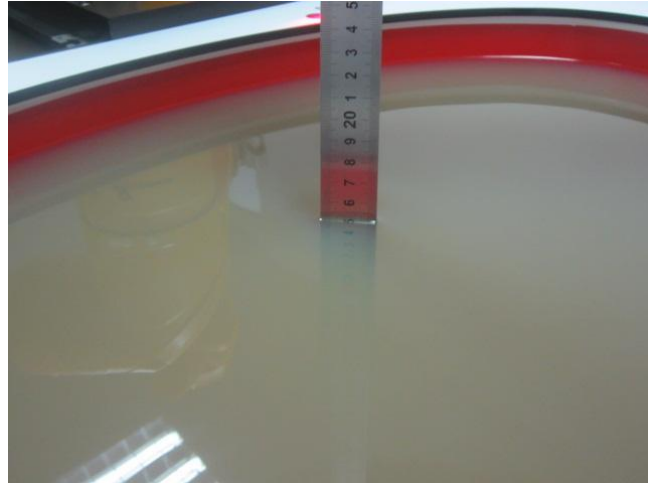

Test setup photos-SAR

Liquid depth in the ELI phantom

Front (10mm)

Rear (0mm)