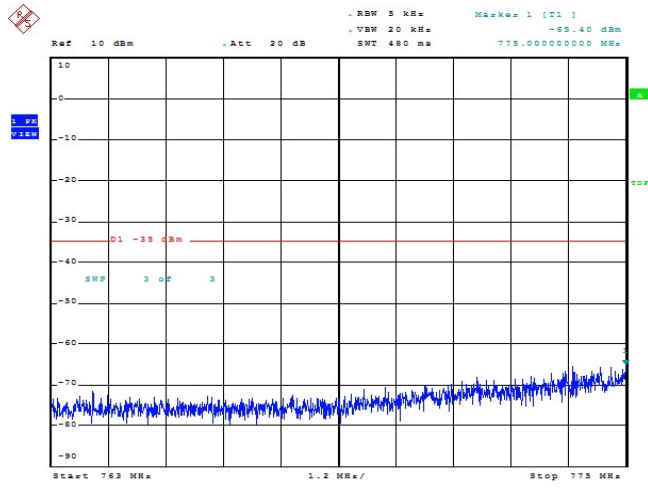

Band13-5MHz-QPSK-23230-1RB#0-Range1:30~1000MHz

Date: 22.FEB.2022 13:54:49