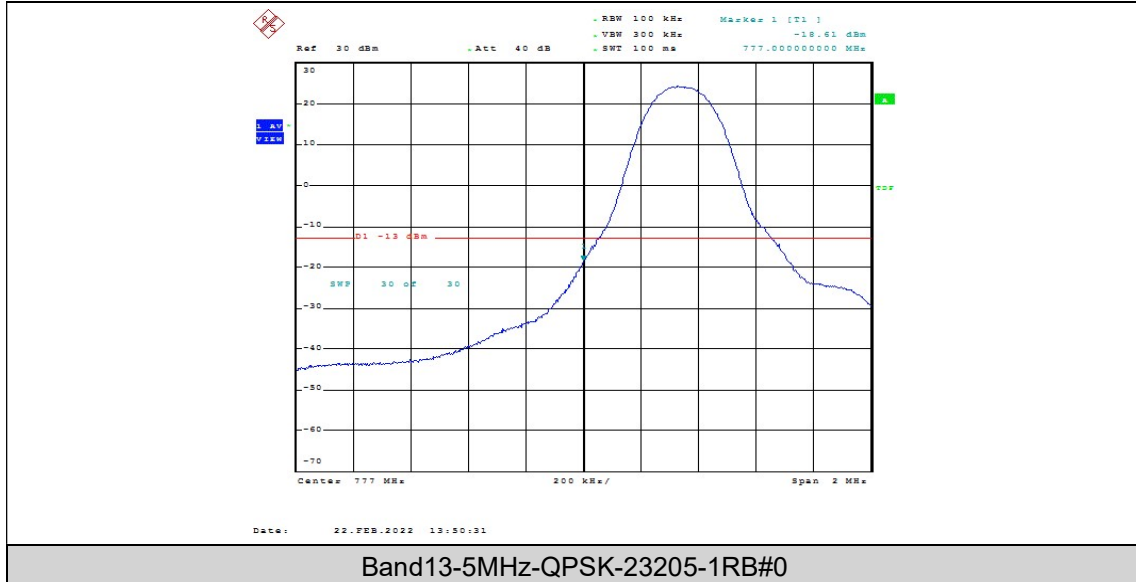

Appendix D: Band Edge

Test Result

Band	Bandwidth	Modulation	Channel	RB Configuration	Result(dBm)	Verdict
Band13	5MHz	QPSK	23205	1RB#0	-18.61	PASS
Band13	5MHz	QPSK	23205	1RB#24	-49.01	PASS
Band13	5MHz	QPSK	23205	25RB#0	-23.69	PASS
Band13	5MHz	QPSK	23255	1RB#0	-48.80	PASS
Band13	5MHz	QPSK	23255	1RB#24	-18.16	PASS
Band13	5MHz	QPSK	23255	25RB#0	-23.31	PASS
Band13	5MHz	16QAM	23205	1RB#0	-21.25	PASS
Band13	5MHz	16QAM	23205	1RB#24	-49.12	PASS
Band13	5MHz	16QAM	23205	25RB#0	-25.17	PASS
Band13	5MHz	16QAM	23255	1RB#0	-49.11	PASS
Band13	5MHz	16QAM	23255	1RB#24	-19.57	PASS
Band13	5MHz	16QAM	23255	25RB#0	-25.12	PASS

Test Graphs