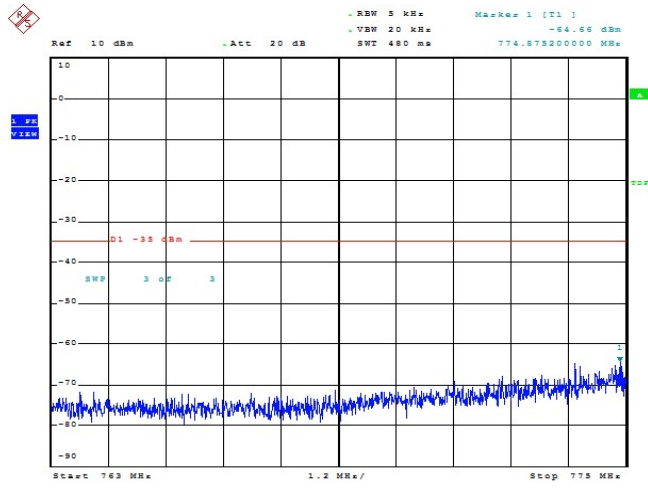

Ref 10 dBm Att 20 dB RBW 1 MHz Marker 1 [T1] -51.22 dBm
 VSW 3 MHz SWF 10 ms 1.589344000 GHz

Date: 22.FEB.2022 13:54:14

Band13-5MHz-16QAM-23205-1RB#0-Range5:1559~1610MHz

Date: 22.FEB.2022 13:55:13

Band13-5MHz-16QAM-23230-1RB#0-Range1:30~1000MHz