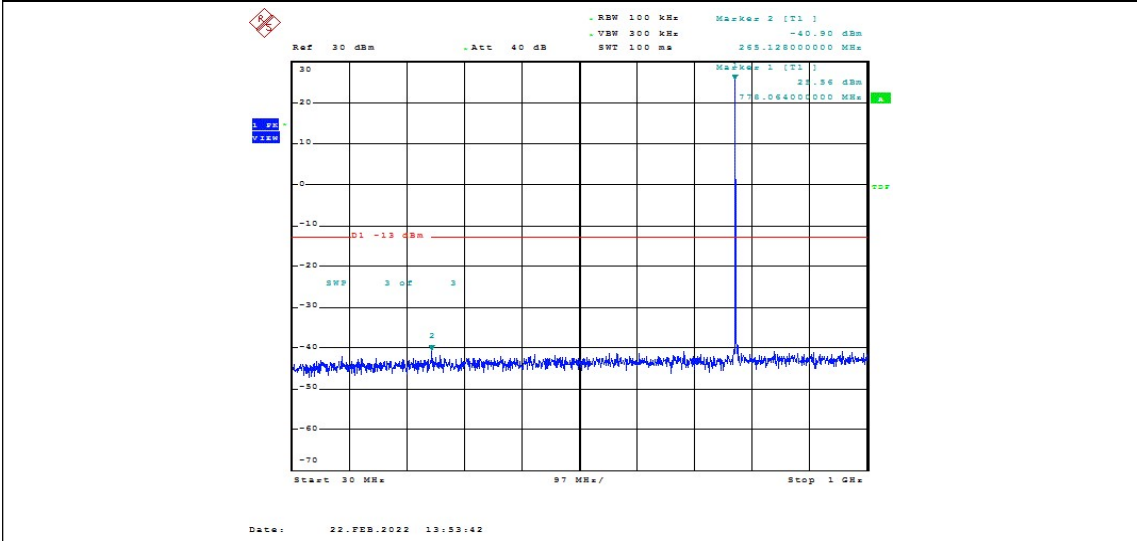

Band13-5MHz-16QAM-23205-1RB#0-Range1:30~1000MHz