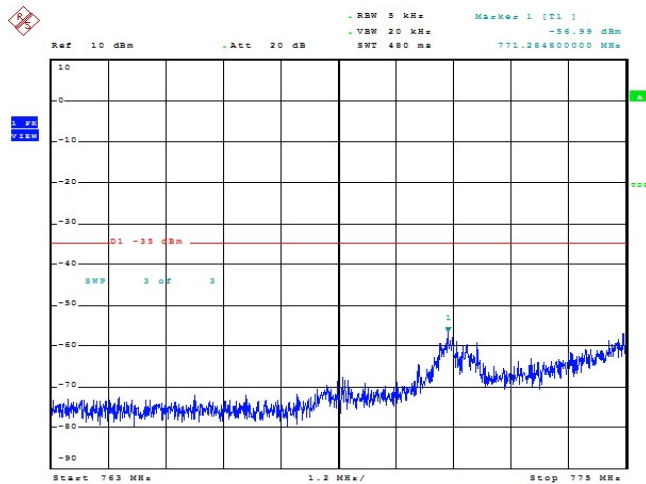

Date: 22.FEB.2022 13:57:11

Band13-5MHz-16QAM-23255-1RB#0-Range4:793~805MHz

Date: 22.FEB.2022 13:56:55

Band13-5MHz-16QAM-23255-1RB#0-Range2:1000~10000MHz

Date: 23.FEB.2022 09:57:40

Band13-5MHz-16QAM-23255-1RB#0-Range1:1559~1610MHz

Date: 22.FEB.2022 14:02:10

Band13-10MHz-QPSK-23230-1RB#0-Range1:30~1000MHz

Date: 22.FEB.2022 14:02:39

Band13-10MHz-QPSK-23230-1RB#0-Range3:763~775MHz

Date: 22.FEB.2022 14:02:35

Band13-10MHz-QPSK-23230-1RB#0-Range4:793~805MHz