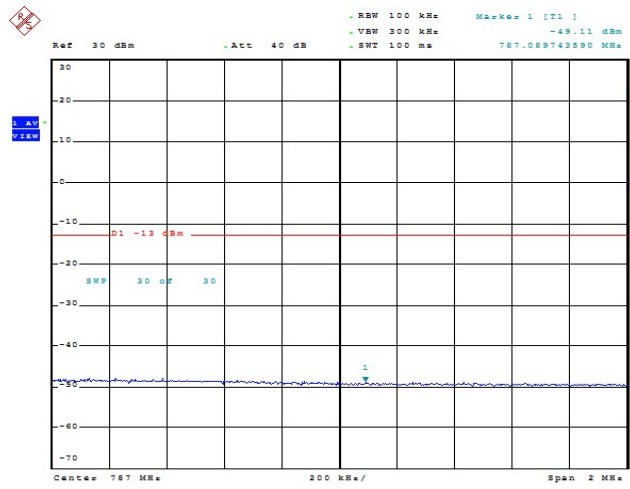

Band13-5MHz-16QAM-23205-25RB#0

Date: 22.FEB.2022 13:52:00

Band13-5MHz-16QAM-23255-1RB#0