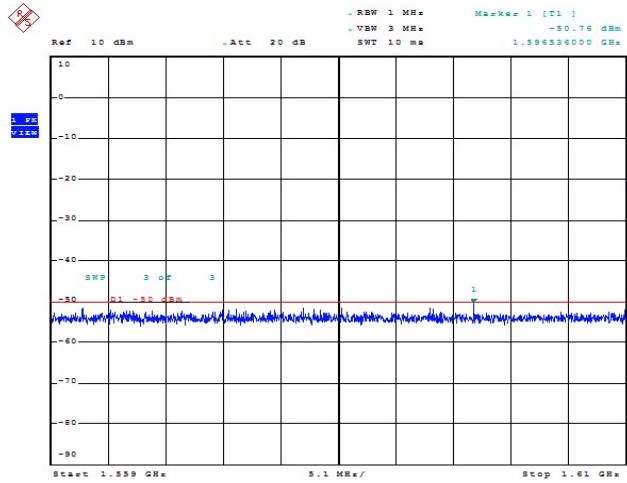

Date: 23.FEB.2022 09:57:40