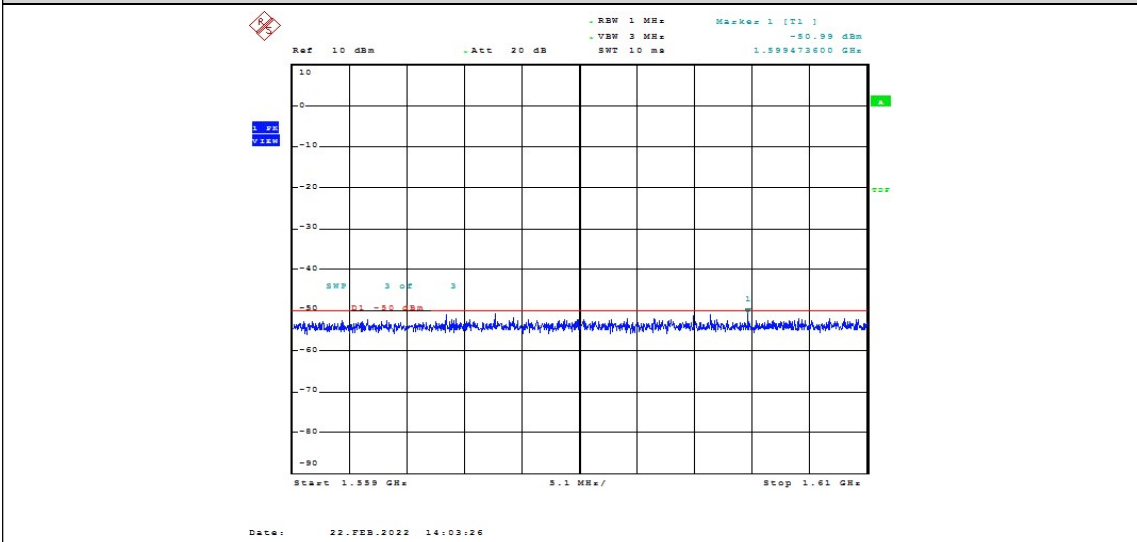

Date: 22.FEB.2022 14:03:12

Band13-10MHz-16QAM-23230-1RB#0-Range3:763~775MHz

Date: 22.FEB.2022 14:03:19

Band13-10MHz-16QAM-23230-1RB#0-Range4:793~805MHz

Band13-10MHz-16QAM-23230-1RB#0-Range2: 1000~10000MHz