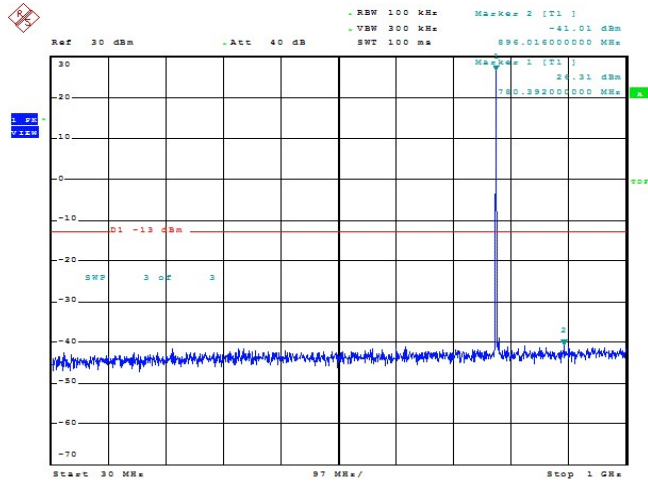

Date: 22.FEB.2022 13:55:13