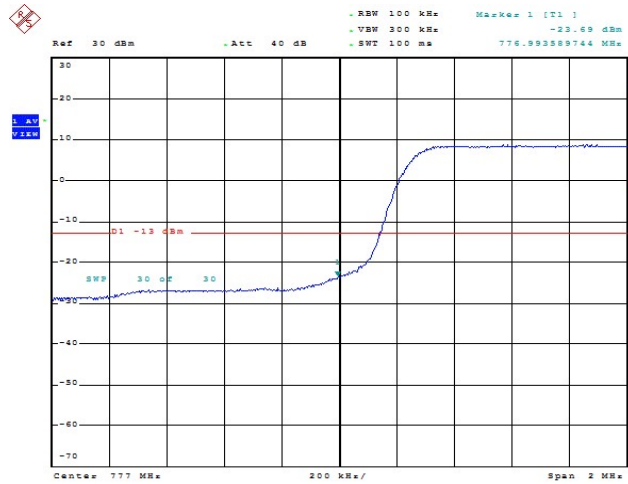

Band13-5MHz-QPSK-23205-1RB#24