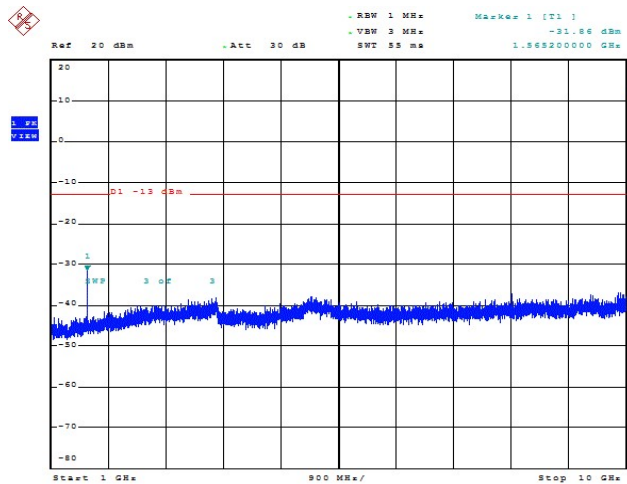

Band13-5MHz-QPSK-23255-1RB#0-Range4:793~805MHz

Date: 22.FEB.2022 13:56:12

Band13-5MHz-QPSK-23255-1RB#0-Range2:1000~10000MHz