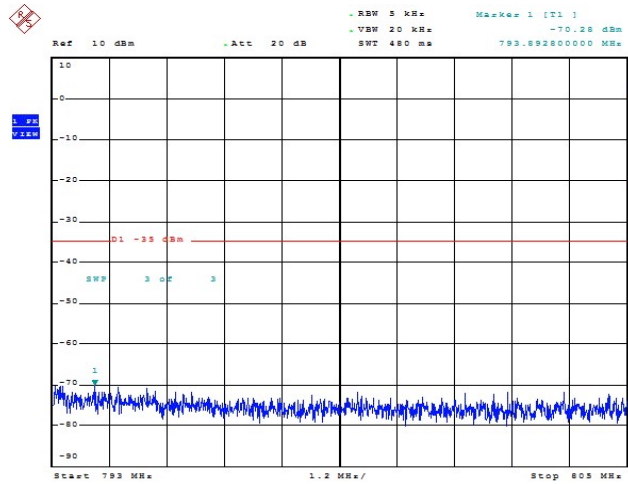

Date: 23.FEB.2022 09:57:17

Band13-5MHz-16QAM-23230-1RB#0-Range1:1559~1610MHz

Date: 22.FEB.2022 13:56:45

Band13-5MHz-16QAM-23255-1RB#0-Range1:30~1000MHz

Date: 22.FEB.2022 13:57:04

Band13-5MHz-16QAM-23255-1RB#0-Range3:763~775MHz