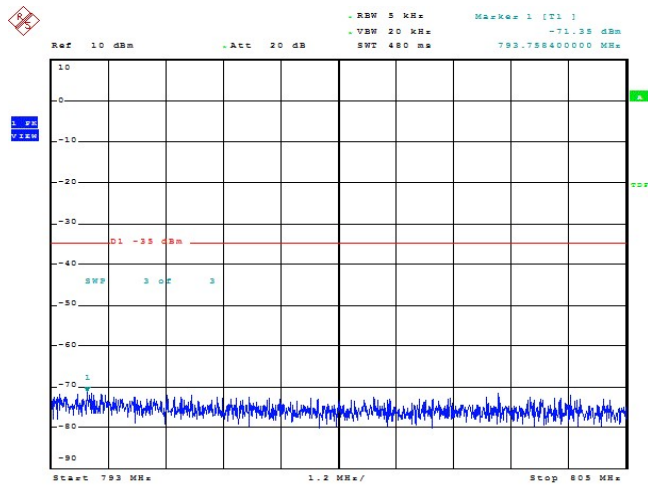

Band13-5MHz-16QAM-23230-1RB#0-Range3:763~775MHz

Date: 22.FEB.2022 13:55:39

Band13-5MHz-16QAM-23230-1RB#0-Range4:793~805MHz