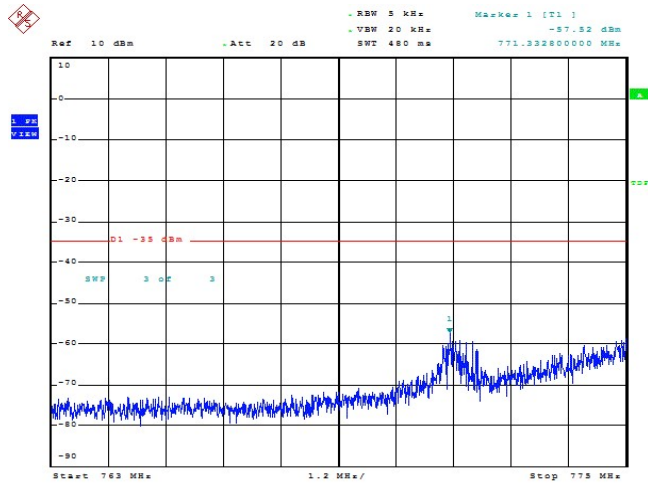

Date: 22.FEB.2022 14:02:20

Band13-10MHz-QPSK-23230-1RB#0-Range2:1000~10000MHz

Date: 22.FEB.2022 14:02:42

Band13-10MHz-QPSK-23230-1RB#0-Range5:1559~1610MHz

Date: 22.FEB.2022 14:02:53

Band13-10MHz-16QAM-23230-1RB#0-Range1:30~1000MHz