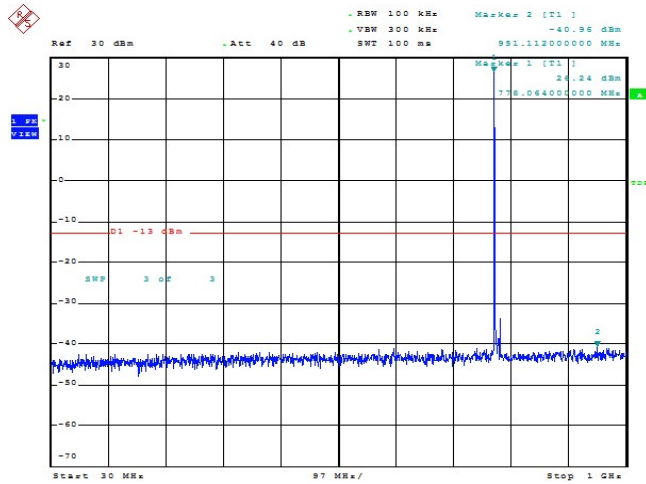

Date: 22.FEB.2022 13:57:11

Band13-5MHz-16QAM-23255-1RB#0-Range4:793~805MHz

Date: 22.FEB.2022 13:56:55

Band13-5MHz-16QAM-23255-1RB#0-Range2:1000~10000MHz

Date: 23.FEB.2022 09:57:40

Band13-5MHz-16QAM-23255-1RB#0-Range1:1559~1610MHz