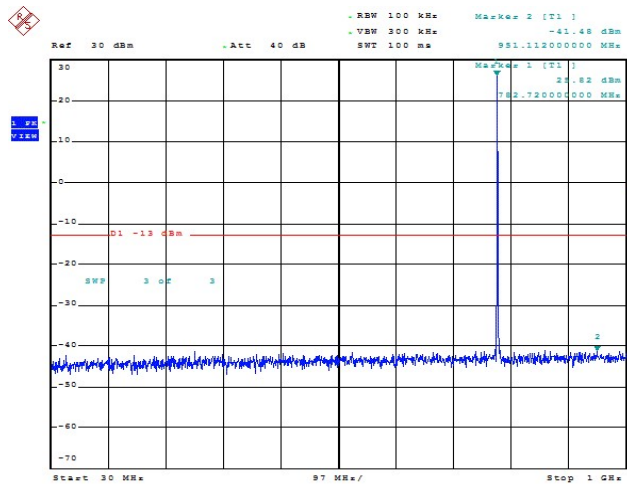

Band13-5MHz-16QAM-23230-1RB#0-Range1:1559~1610MHz

Date: 22.FEB.2022 13:56:45

Band13-5MHz-16QAM-23255-1RB#0-Range1:30~1000MHz