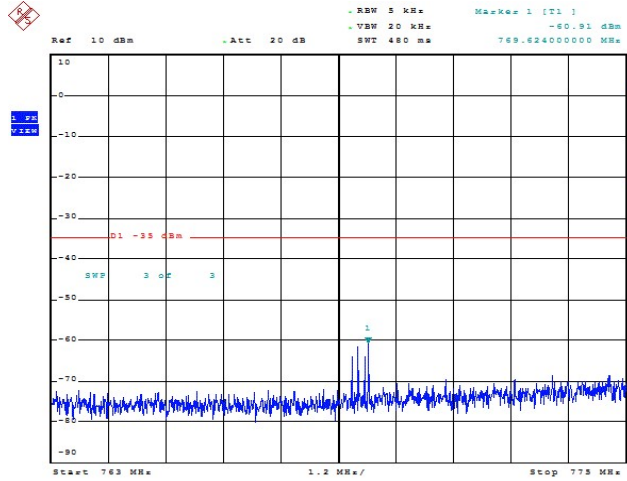

Date: 22.FEB.2022 13:54:40

Band13-5MHz-QPSK-23230-1RB#0-Range2:1000~10000MHz

Date: 23.FEB.2022 09:57:09

Band13-5MHz-QPSK-23230-1RB#0-Range1:1559~1610MHz

Date: 22.FEB.2022 13:56:02

Band13-5MHz-QPSK-23255-1RB#0-Range1:30~1000MHz