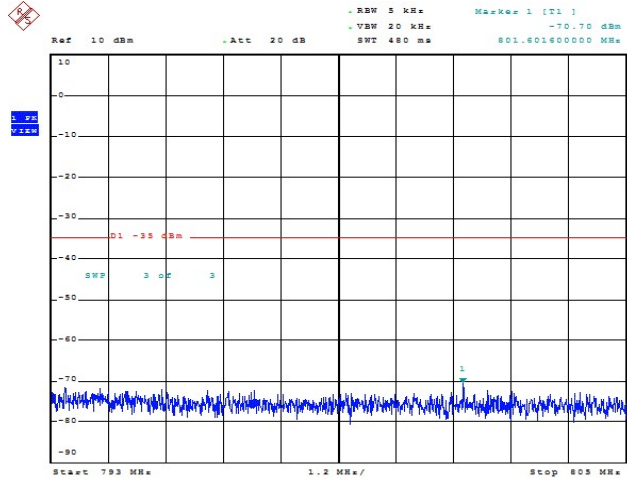

Date: 22.FEB.2022 14:02:35