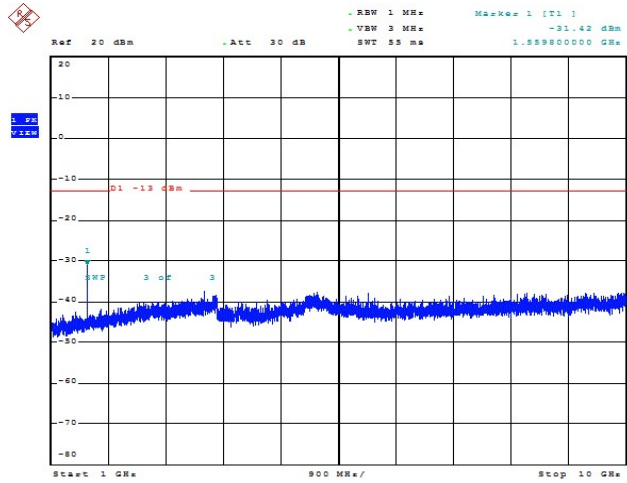

Date: 22.FEB.2022 13:55:23