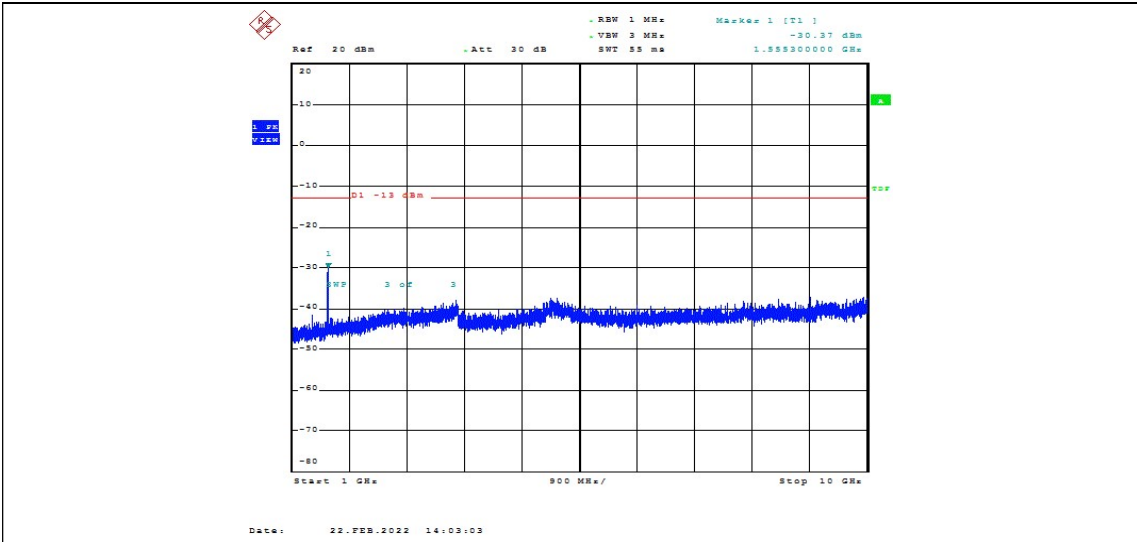

Band13-10MHz-16QAM-23230-1RB#0-Range2: 1000~10000MHz