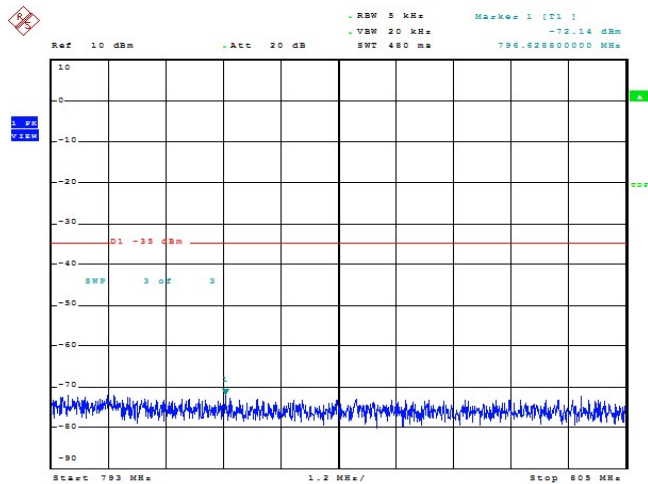

Band13-10MHz-16QAM-23230-1RB#0-Range3:763~775MHz

Date: 22.FEB.2022 14:03:19

Band13-10MHz-16QAM-23230-1RB#0-Range4:793~805MHz