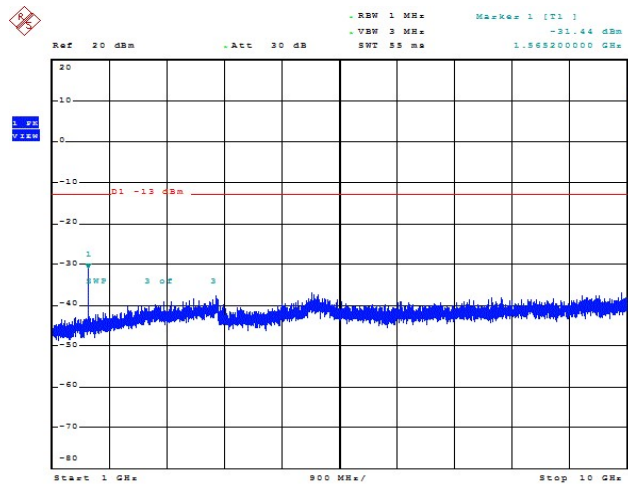

Band13-5MHz-16QAM-23255-1RB#0-Range4:793~805MHz

Date: 22.FEB.2022 13:56:55

Band13-5MHz-16QAM-23255-1RB#0-Range2:1000~10000MHz