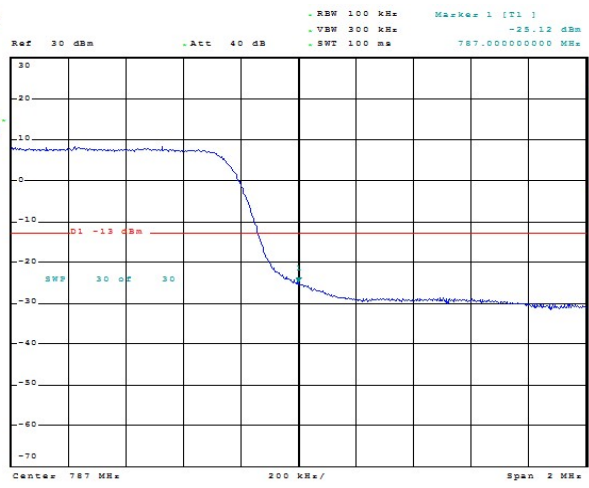

Band13-5MHz-16QAM-23255-1RB#24

Date: 22.FEB.2022 13:52:43

Band13-5MHz-16QAM-23255-25RB#0