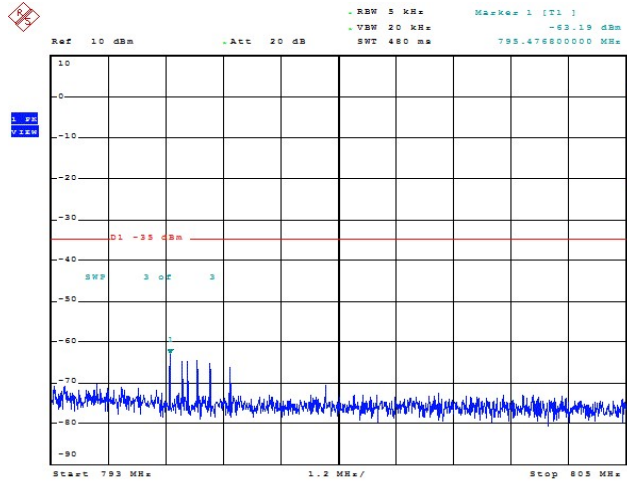

Band13-5MHz-QPSK-23255-1RB#0-Range3:763~775MHz

Date: 22.FEB.2022 13:56:27