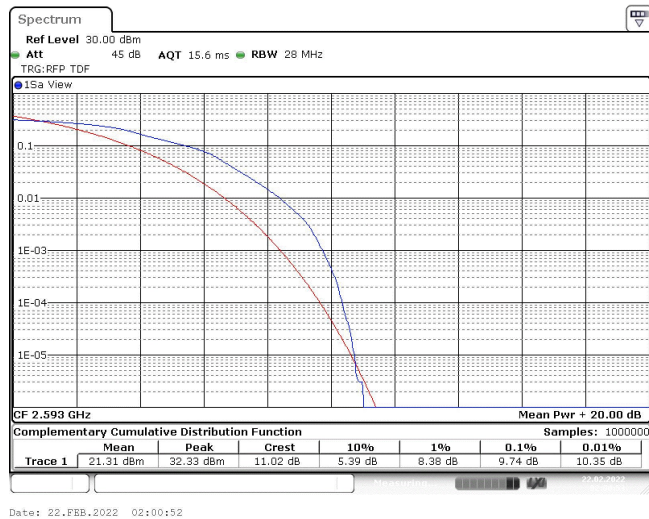

Band41-15MHz-QPSK-40620-1RB#0

Band41-15MHz-QPSK-40620-75RB#0

Band41-15MHz-QPSK-41515-1RB#0

Band41-15MHz-QPSK-41515-75RB#0

Band41-15MHz-16QAM-39725-1RB#0

Band41-15MHz-16QAM-39725-75RB#0

Band41-15MHz-16QAM-40620-1RB#0