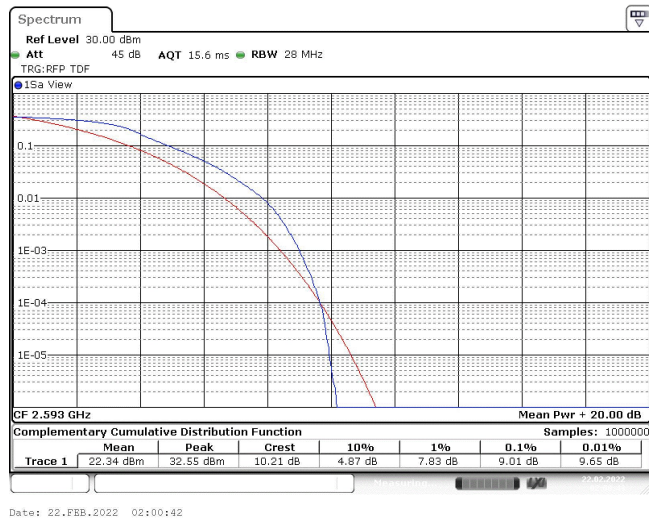

Band41-15MHz-QPSK-40620-1RB#0

Band41-15MHz-QPSK-40620-75RB#0

Band41-15MHz-QPSK-41515-1RB#0

Band41-15MHz-QPSK-41515-75RB#0

Band41-15MHz-16QAM-39725-1RB#0

Band41-15MHz-16QAM-39725-75RB#0

Band41-15MHz-16QAM-40620-1RB#0