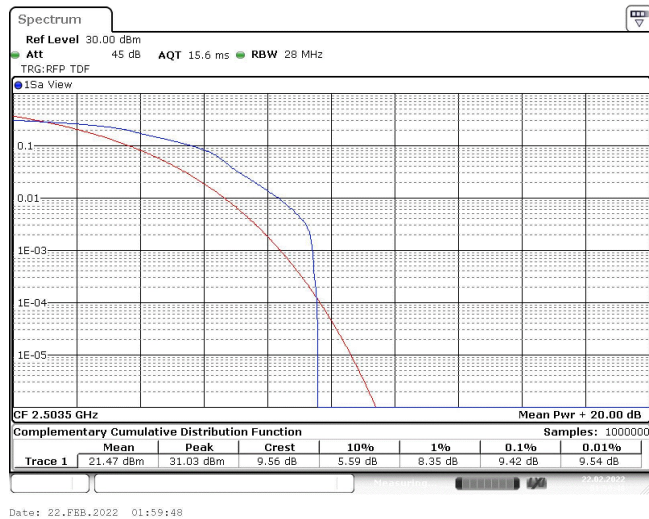

Band41-15MHz-QPSK-40620-1RB#0

Band41-15MHz-QPSK-40620-75RB#0

Band41-15MHz-QPSK-41515-1RB#0

Band41-15MHz-QPSK-41515-75RB#0

Band41-15MHz-16QAM-39725-1RB#0

Band41-15MHz-16QAM-39725-75RB#0

Band41-15MHz-16QAM-40620-1RB#0