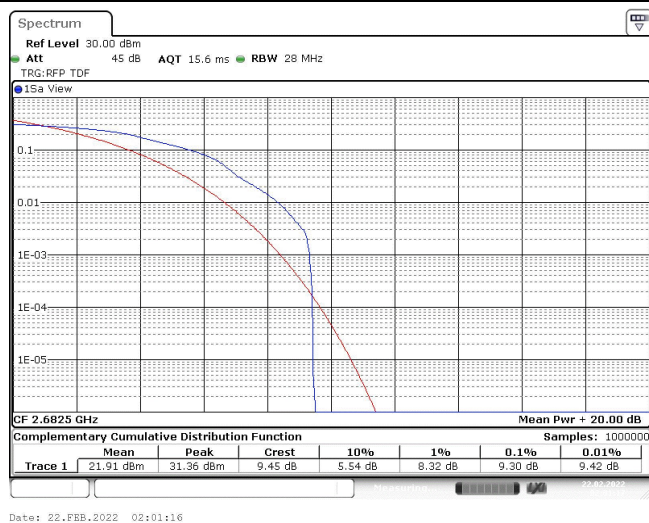

Band41-15MHz-16QAM-41515-1RB#0