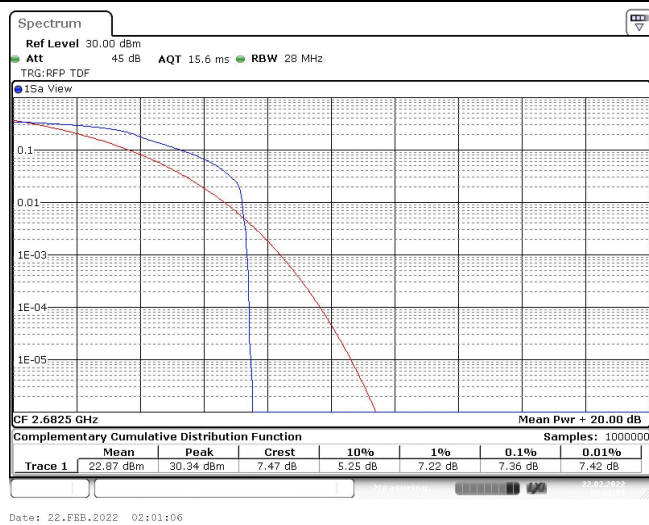

Band41-15MHz-QPSK-40620-1RB#0

Band41-15MHz-QPSK-40620-75RB#0

Band41-15MHz-QPSK-41515-1RB#0

Band41-15MHz-QPSK-41515-75RB#0

Band41-15MHz-16QAM-39725-1RB#0

Band41-15MHz-16QAM-39725-75RB#0

Band41-15MHz-16QAM-40620-1RB#0