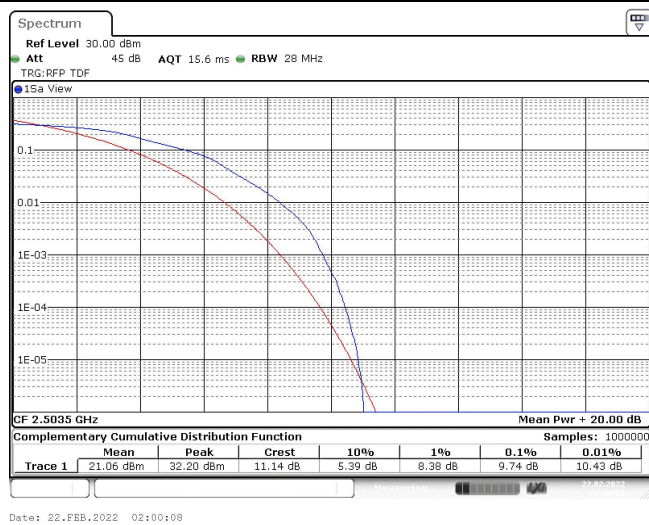

Band41-15MHz-QPSK-40620-1RB#0

Band41-15MHz-QPSK-40620-75RB#0

Band41-15MHz-QPSK-41515-1RB#0

Band41-15MHz-QPSK-41515-75RB#0

Band41-15MHz-16QAM-39725-1RB#0

Band41-15MHz-16QAM-39725-75RB#0

Band41-15MHz-16QAM-40620-1RB#0