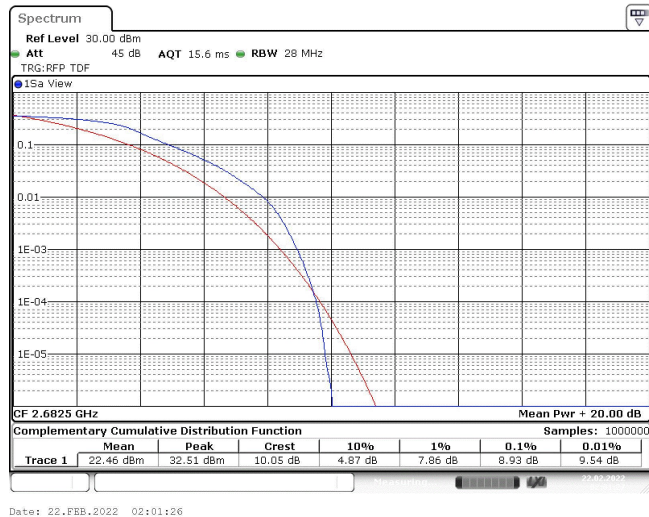

Band41-15MHz-QPSK-40620-1RB#0

Band41-15MHz-QPSK-40620-75RB#0

Band41-15MHz-QPSK-41515-1RB#0

Band41-15MHz-QPSK-41515-75RB#0

Band41-15MHz-16QAM-39725-1RB#0

Band41-15MHz-16QAM-39725-75RB#0

Band41-15MHz-16QAM-40620-1RB#0