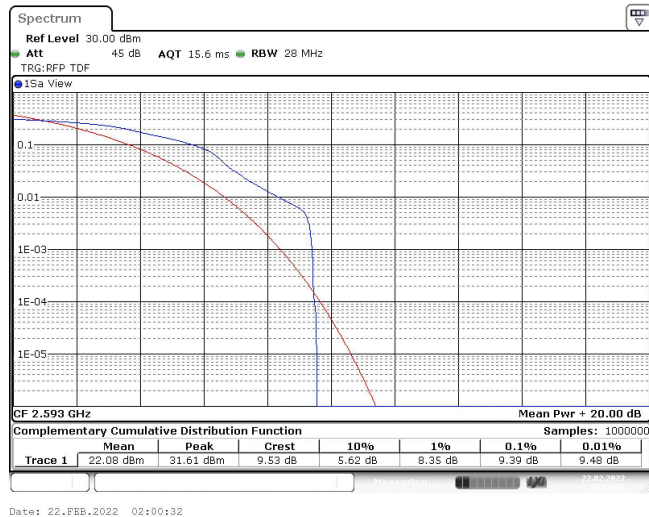

Band41-15MHz-QPSK-40620-1RB#0

Band41-15MHz-QPSK-40620-75RB#0

Band41-15MHz-QPSK-41515-1RB#0

Band41-15MHz-QPSK-41515-75RB#0

Band41-15MHz-16QAM-39725-1RB#0

Band41-15MHz-16QAM-39725-75RB#0

Band41-15MHz-16QAM-40620-1RB#0