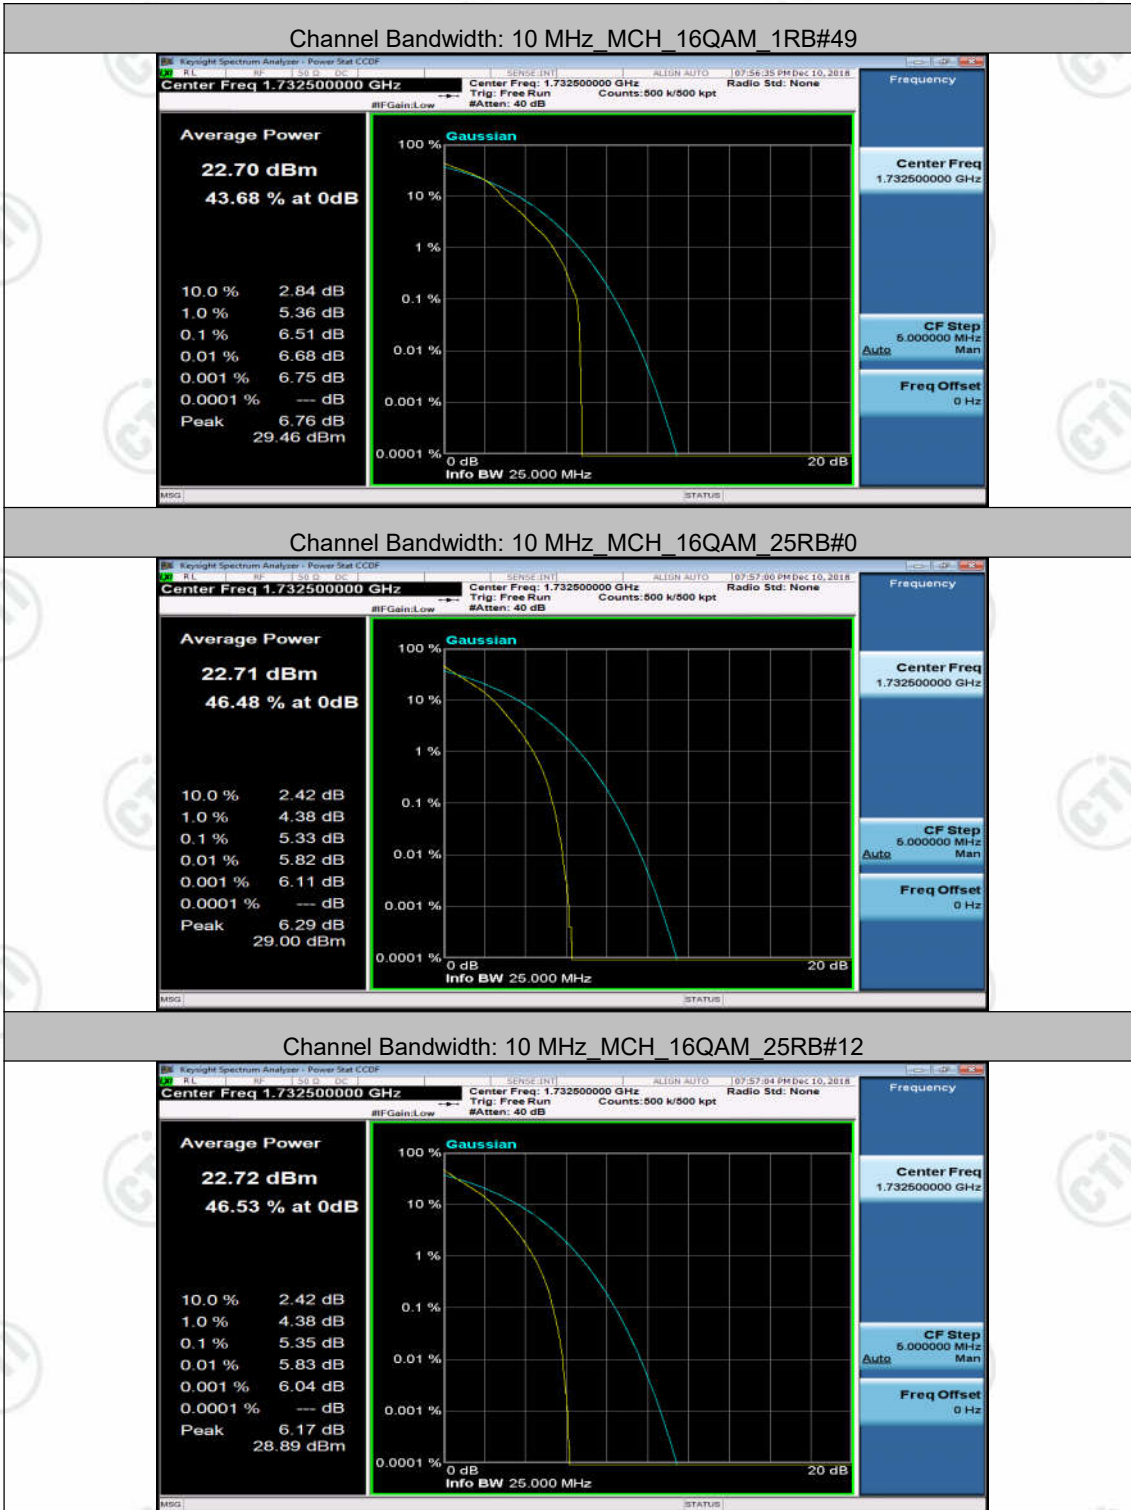

(Channel Bandwidth: 5 MHz) HCH_16QAM_12RB#6

(Channel Bandwidth: 5 MHz) HCH_16QAM_12RB#13

(Channel Bandwidth: 5 MHz) HCH_16QAM_25RB#0

(Channel Bandwidth:15 MHz) LCH_QPSK_1RB#0

(Channel Bandwidth:15 MHz) LCH_QPSK_1RB#37

(Channel Bandwidth:15 MHz) LCH_QPSK_1RB#74

(Channel Bandwidth:15 MHz) MCH_QPSK_1RB#74

(Channel Bandwidth:15 MHz) MCH_QPSK_37RB#0

(Channel Bandwidth:15 MHz) MCH_QPSK_37RB#18

(Channel Bandwidth:15 MHz) MCH_QPSK_37RB#38