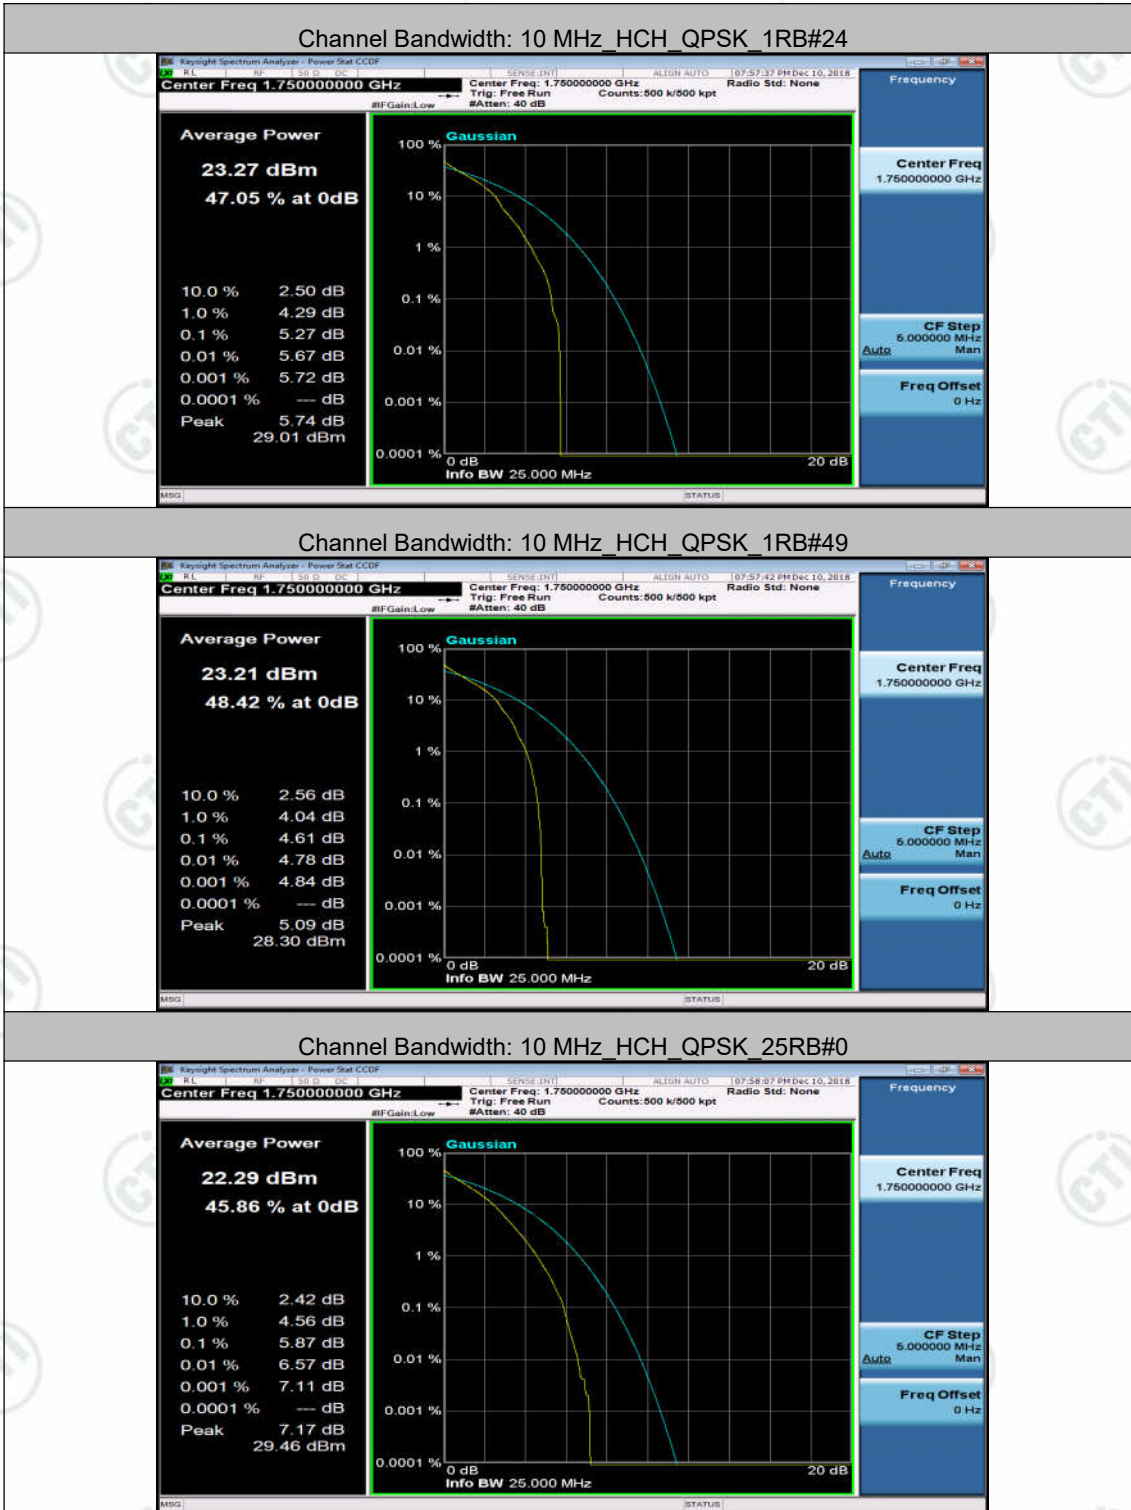

(Channel Bandwidth: 5 MHz) HCH_16QAM_12RB#6

(Channel Bandwidth: 5 MHz) HCH_16QAM_12RB#13

(Channel Bandwidth: 5 MHz) HCH_16QAM_25RB#0

(Channel Bandwidth:15 MHz) LCH_QPSK_1RB#0

(Channel Bandwidth:15 MHz) LCH_QPSK_1RB#37

(Channel Bandwidth:15 MHz) LCH_QPSK_1RB#74

(Channel Bandwidth:15 MHz) MCH_QPSK_1RB#74

(Channel Bandwidth:15 MHz) MCH_QPSK_37RB#0

(Channel Bandwidth:15 MHz) MCH_QPSK_37RB#18

(Channel Bandwidth:15 MHz) MCH_QPSK_37RB#38