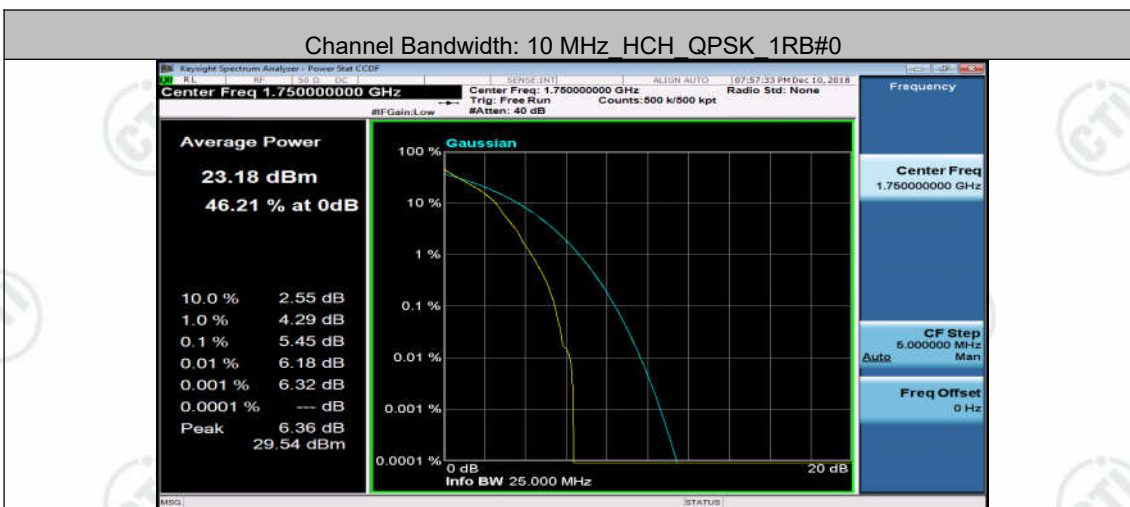

(Channel Bandwidth: 5 MHz) HCH_16QAM_12RB#6

(Channel Bandwidth: 5 MHz) HCH_16QAM_12RB#13

(Channel Bandwidth: 5 MHz) HCH_16QAM_25RB#0

(Channel Bandwidth:15 MHz) LCH_QPSK_1RB#0

(Channel Bandwidth:15 MHz) LCH_QPSK_1RB#37