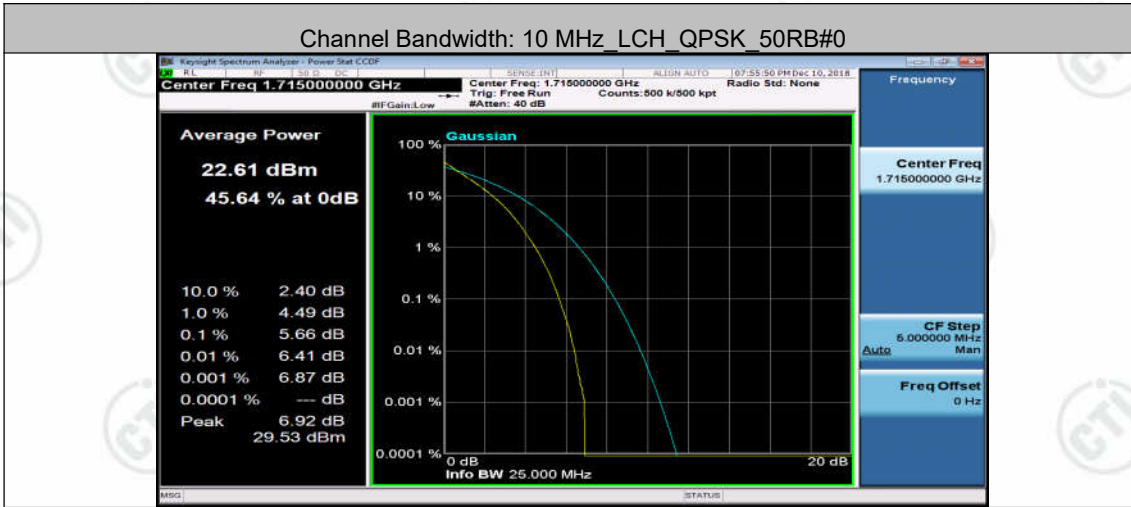

(Channel Bandwidth: 5 MHz) HCH_16QAM_12RB#6

(Channel Bandwidth: 5 MHz) HCH_16QAM_12RB#13

(Channel Bandwidth: 5 MHz) HCH_16QAM_25RB#0

(Channel Bandwidth:15 MHz) LCH_QPSK_1RB#0

(Channel Bandwidth:15 MHz) LCH_QPSK_1RB#37