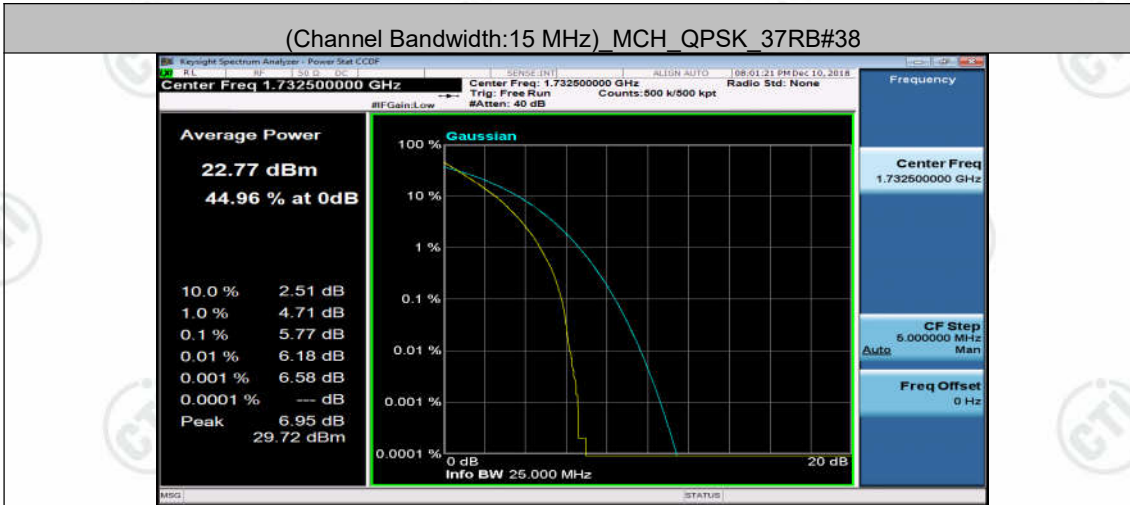

(Channel Bandwidth:15 MHz) LCH_QPSK_1RB#74

(Channel Bandwidth:15 MHz) MCH_QPSK_1RB#74

(Channel Bandwidth:15 MHz) MCH_QPSK_37RB#0

(Channel Bandwidth:15 MHz) MCH_QPSK_37RB#18

(Channel Bandwidth:15 MHz) MCH_QPSK_37RB#38