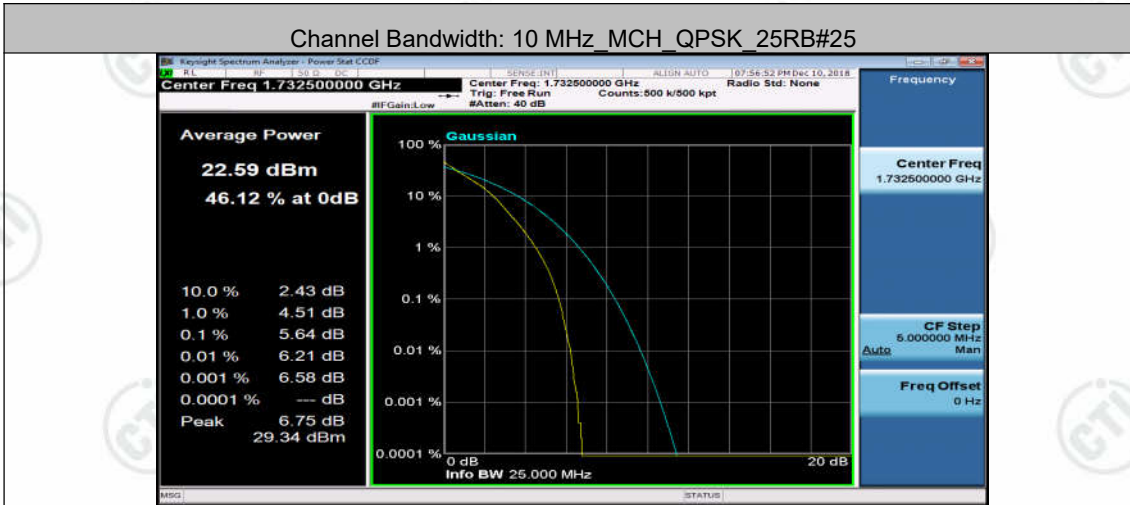

(Channel Bandwidth: 5 MHz) HCH_16QAM_12RB#6

(Channel Bandwidth: 5 MHz) HCH_16QAM_12RB#13

(Channel Bandwidth: 5 MHz) HCH_16QAM_25RB#0

(Channel Bandwidth:15 MHz) LCH_QPSK_1RB#0

(Channel Bandwidth:15 MHz) LCH_QPSK_1RB#37