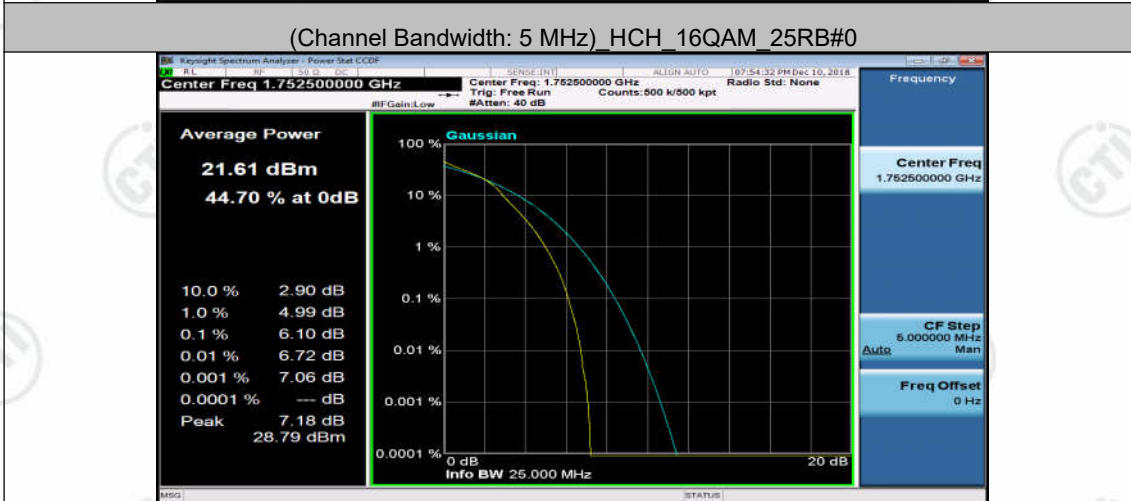

(Channel Bandwidth: 5 MHz) HCH_16QAM_12RB#6

(Channel Bandwidth: 5 MHz) HCH_16QAM_12RB#13

(Channel Bandwidth: 5 MHz) HCH_16QAM_25RB#0

(Channel Bandwidth:15 MHz) LCH_QPSK_1RB#0

(Channel Bandwidth:15 MHz) LCH_QPSK_1RB#37

(Channel Bandwidth:15 MHz) LCH_QPSK_1RB#74

(Channel Bandwidth:15 MHz) MCH_QPSK_1RB#74

(Channel Bandwidth:15 MHz) MCH_QPSK_37RB#0

(Channel Bandwidth:15 MHz) MCH_QPSK_37RB#18

(Channel Bandwidth:15 MHz) MCH_QPSK_37RB#38