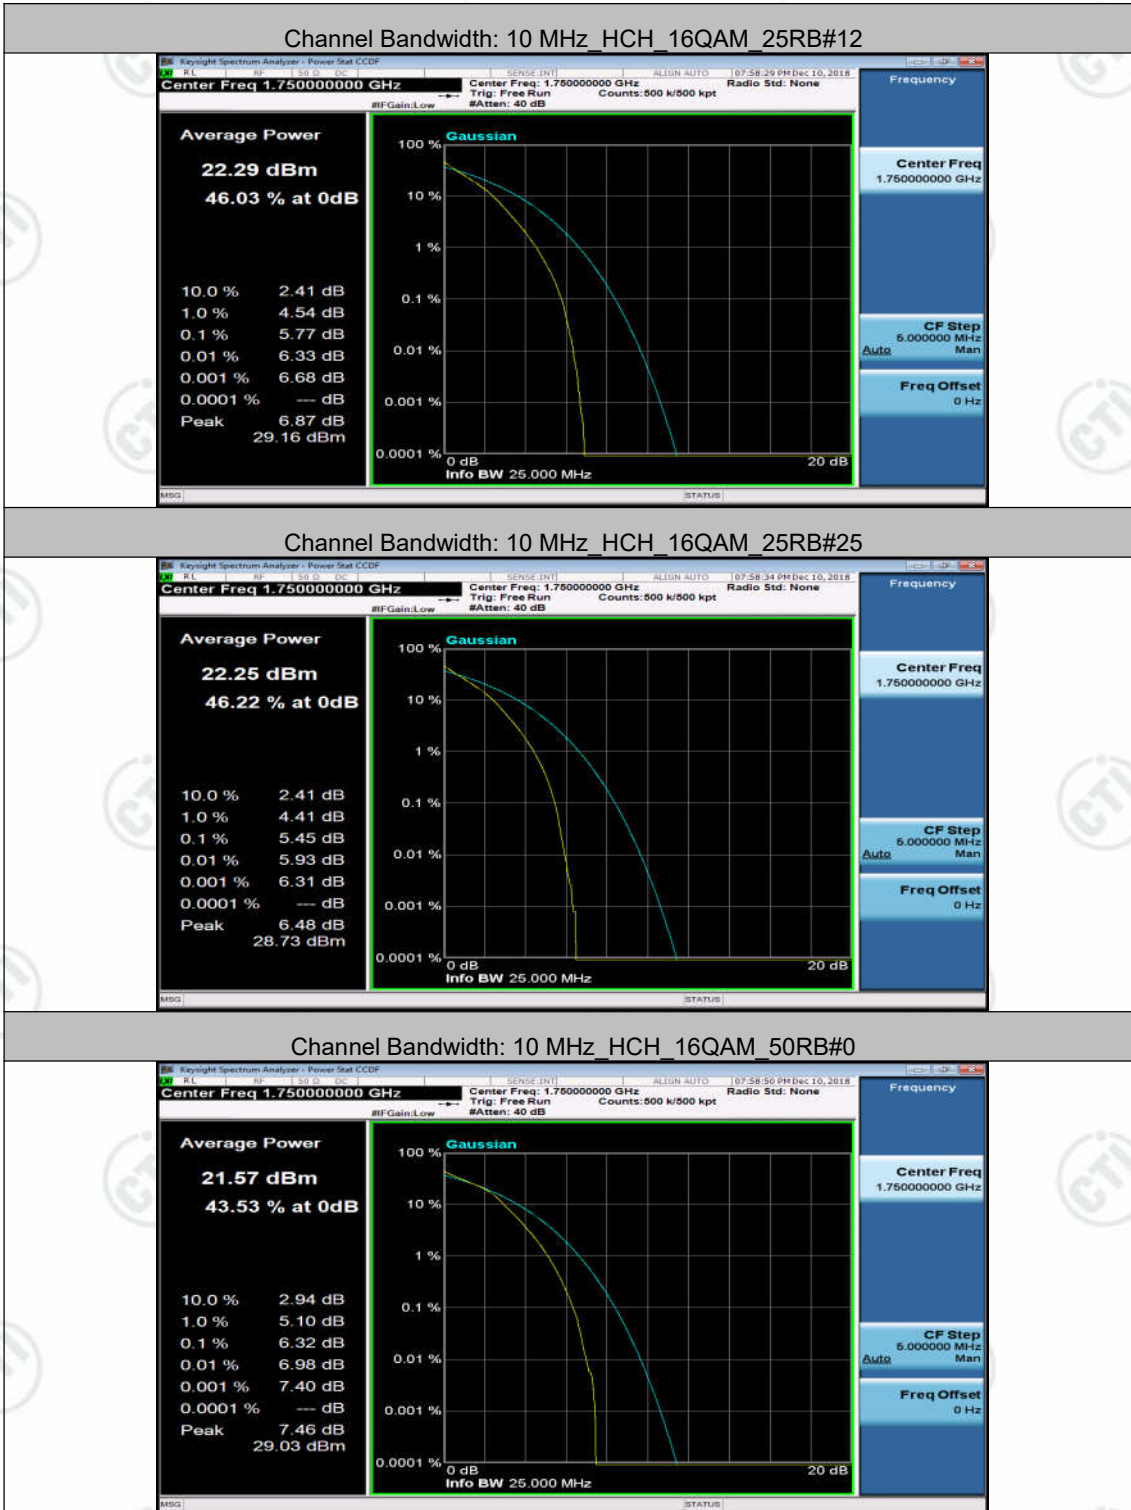

(Channel Bandwidth: 5 MHz) HCH_16QAM_12RB#6

(Channel Bandwidth: 5 MHz) HCH_16QAM_12RB#13

(Channel Bandwidth: 5 MHz) HCH_16QAM_25RB#0

(Channel Bandwidth:15 MHz) LCH_QPSK_1RB#0

(Channel Bandwidth:15 MHz) LCH_QPSK_1RB#37

(Channel Bandwidth:15 MHz) LCH_QPSK_1RB#74

(Channel Bandwidth:15 MHz) MCH_QPSK_1RB#74

(Channel Bandwidth:15 MHz) MCH_QPSK_37RB#0

(Channel Bandwidth:15 MHz) MCH_QPSK_37RB#18

(Channel Bandwidth:15 MHz) MCH_QPSK_37RB#38