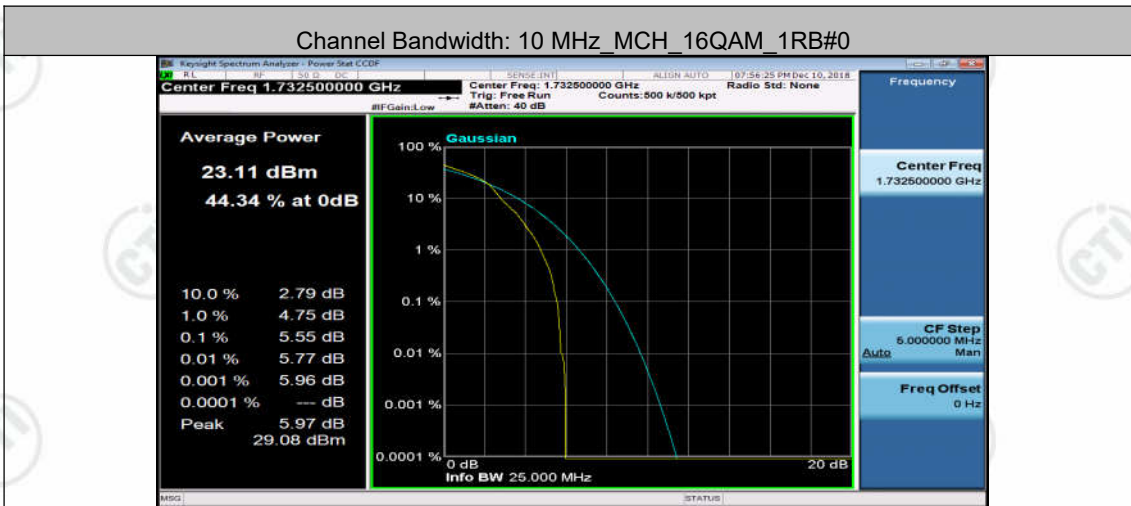

(Channel Bandwidth: 5 MHz) HCH_16QAM_12RB#6

(Channel Bandwidth: 5 MHz) HCH_16QAM_12RB#13

(Channel Bandwidth: 5 MHz) HCH_16QAM_25RB#0

(Channel Bandwidth:15 MHz) LCH_QPSK_1RB#0

(Channel Bandwidth:15 MHz) LCH_QPSK_1RB#37