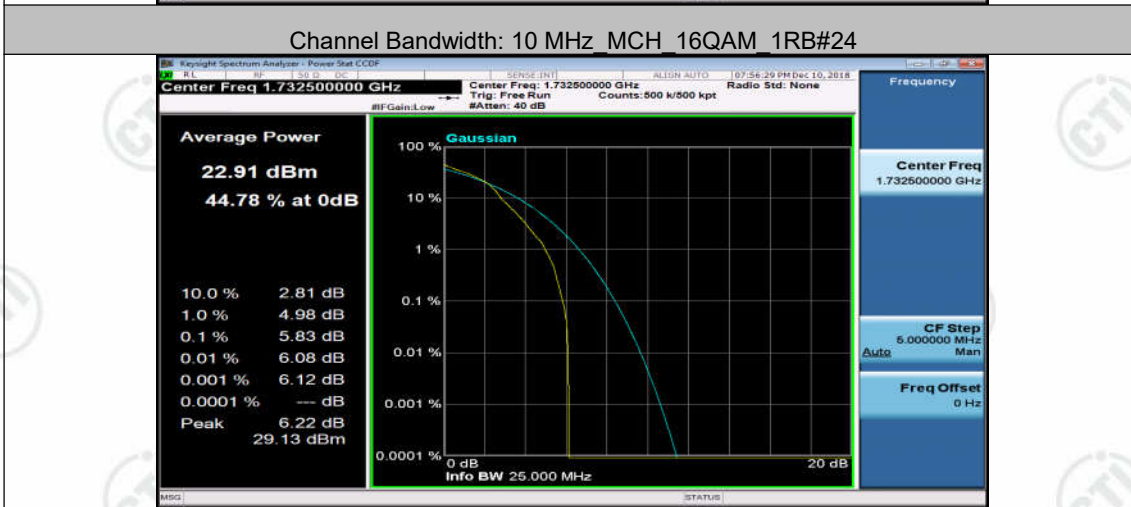

(Channel Bandwidth: 5 MHz) HCH_16QAM_12RB#6

(Channel Bandwidth: 5 MHz) HCH_16QAM_12RB#13

(Channel Bandwidth: 5 MHz) HCH_16QAM_25RB#0

(Channel Bandwidth:15 MHz) LCH_QPSK_1RB#0

(Channel Bandwidth:15 MHz) LCH_QPSK_1RB#37