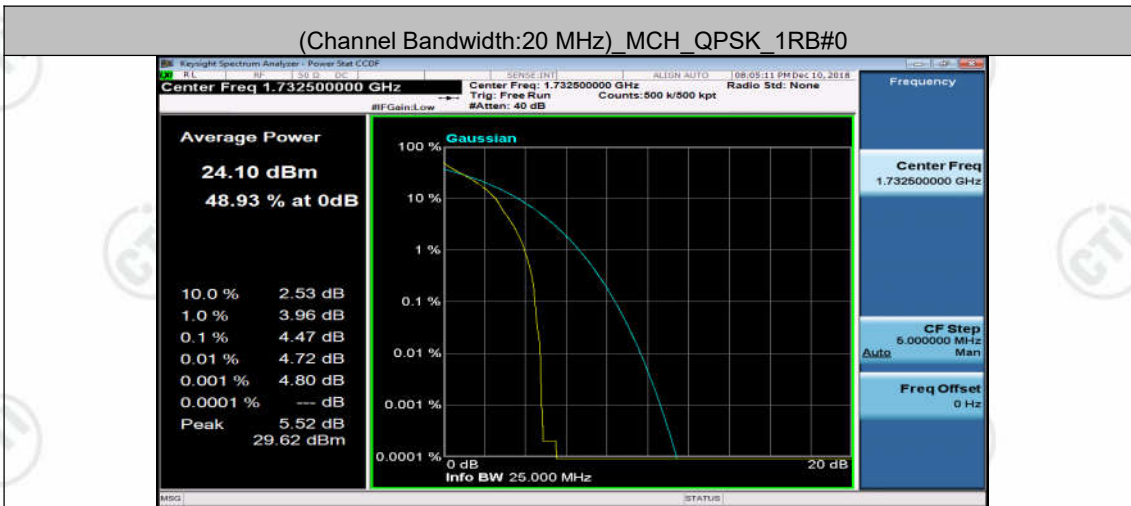

(Channel Bandwidth:15 MHz) HCH_16QAM_1RB#0

(Channel Bandwidth:20 MHz) LCH_QPSK_1RB#0

(Channel Bandwidth:20 MHz) LCH_QPSK_1RB#49

(Channel Bandwidth:20 MHz) LCH_QPSK_1RB#99

(Channel Bandwidth:20 MHz) HCH_QPSK_1RB#49