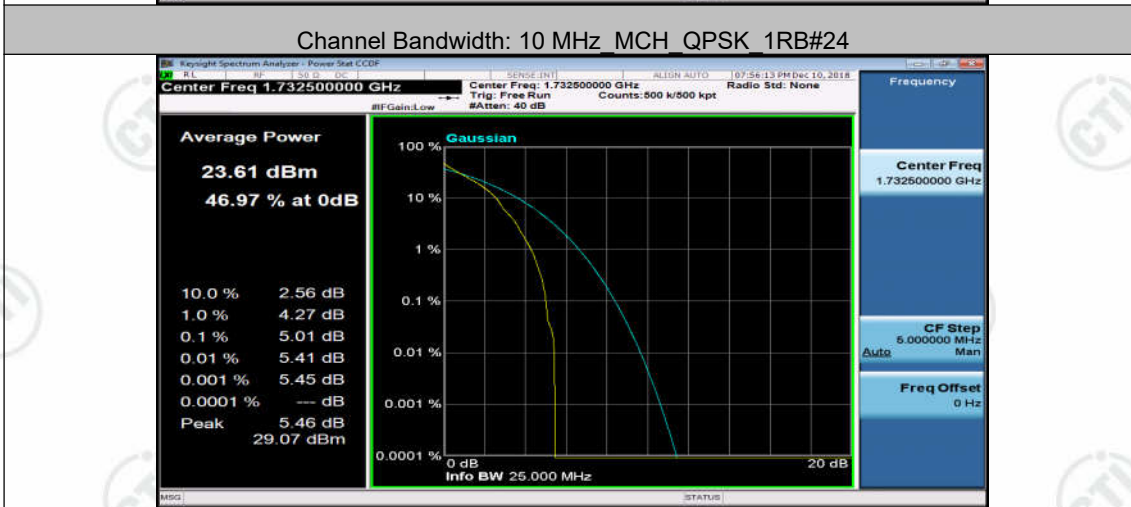

(Channel Bandwidth: 5 MHz) HCH_16QAM_12RB#6

(Channel Bandwidth: 5 MHz) HCH_16QAM_12RB#13

(Channel Bandwidth: 5 MHz) HCH_16QAM_25RB#0

(Channel Bandwidth:15 MHz) LCH_QPSK_1RB#0

(Channel Bandwidth:15 MHz) LCH_QPSK_1RB#37