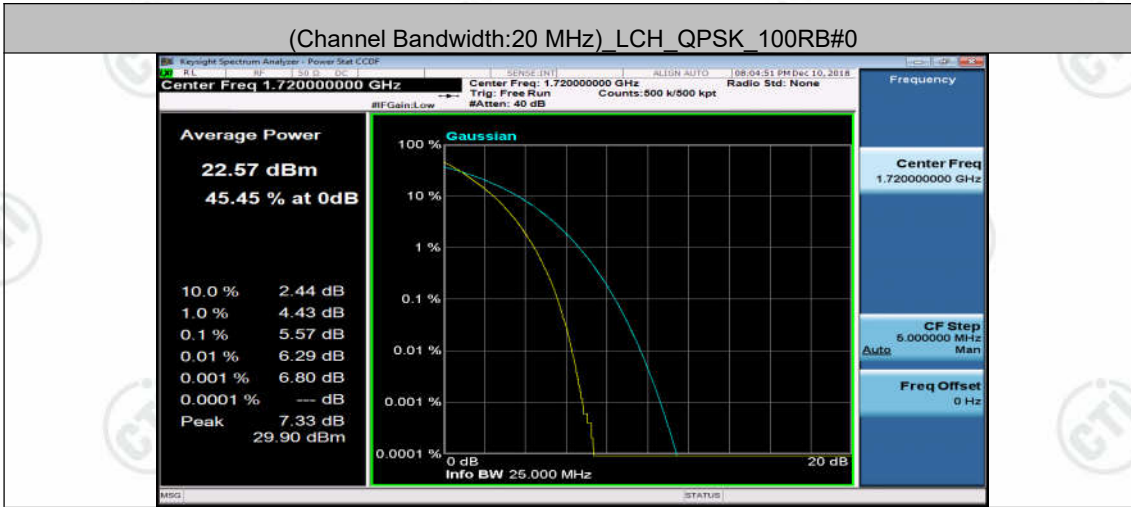

(Channel Bandwidth:15 MHz) HCH_16QAM_1RB#0

(Channel Bandwidth:20 MHz) LCH_QPSK_1RB#0

(Channel Bandwidth:20 MHz) LCH_QPSK_1RB#49

(Channel Bandwidth:20 MHz) LCH_QPSK_1RB#99

(Channel Bandwidth:20 MHz) HCH_QPSK_1RB#49