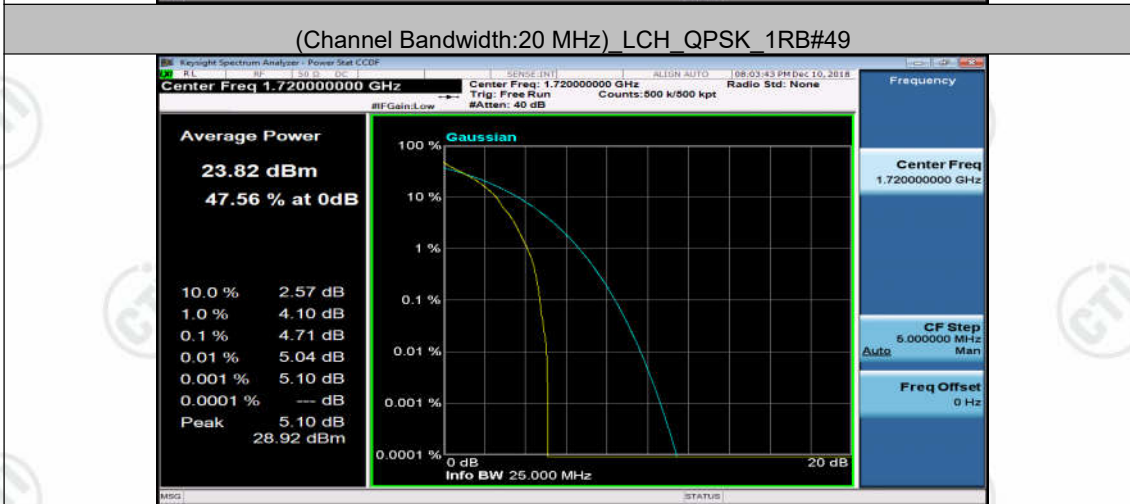

(Channel Bandwidth:15 MHz) HCH_16QAM_1RB#0

(Channel Bandwidth:20 MHz) LCH_QPSK_1RB#0

(Channel Bandwidth:20 MHz) LCH_QPSK_1RB#49

(Channel Bandwidth:20 MHz) LCH_QPSK_1RB#99

(Channel Bandwidth:20 MHz) HCH_QPSK_1RB#49