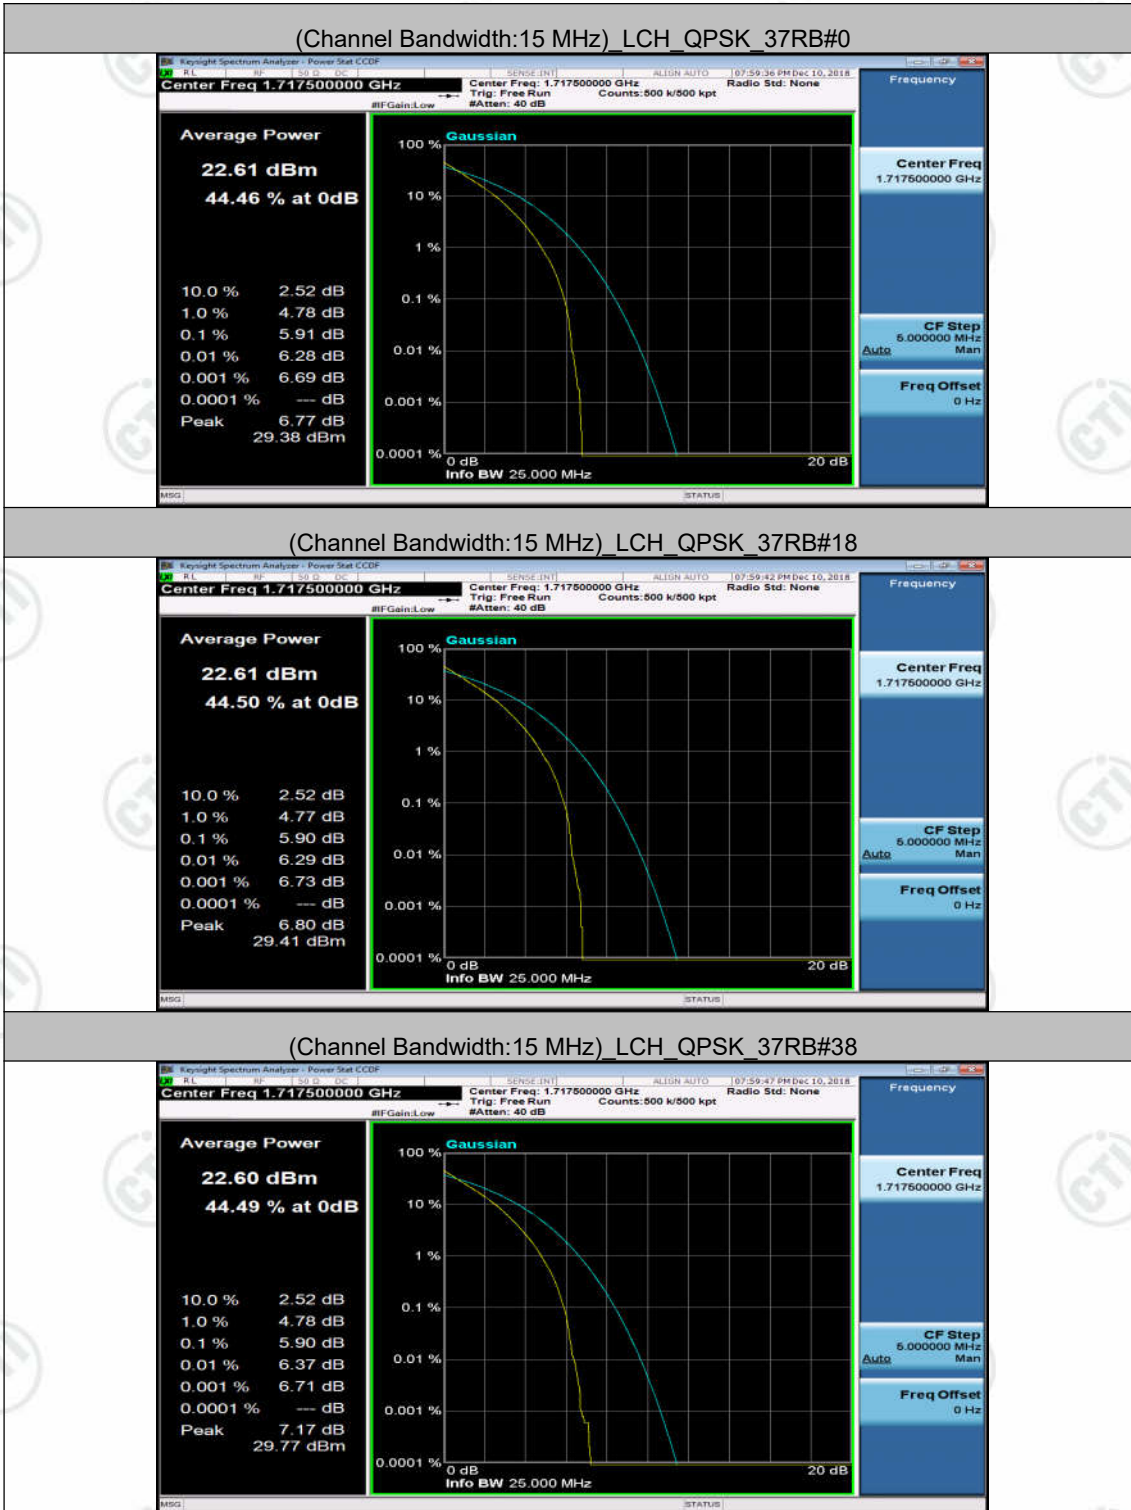

(Channel Bandwidth: 5 MHz) HCH_16QAM_12RB#6

(Channel Bandwidth: 5 MHz) HCH_16QAM_12RB#13

(Channel Bandwidth: 5 MHz) HCH_16QAM_25RB#0

(Channel Bandwidth:15 MHz) LCH_QPSK_1RB#0

(Channel Bandwidth:15 MHz) LCH_QPSK_1RB#37

(Channel Bandwidth:15 MHz) LCH_QPSK_1RB#74

(Channel Bandwidth:15 MHz) MCH_QPSK_1RB#74

(Channel Bandwidth:15 MHz) MCH_QPSK_37RB#0

(Channel Bandwidth:15 MHz) MCH_QPSK_37RB#18

(Channel Bandwidth:15 MHz) MCH_QPSK_37RB#38