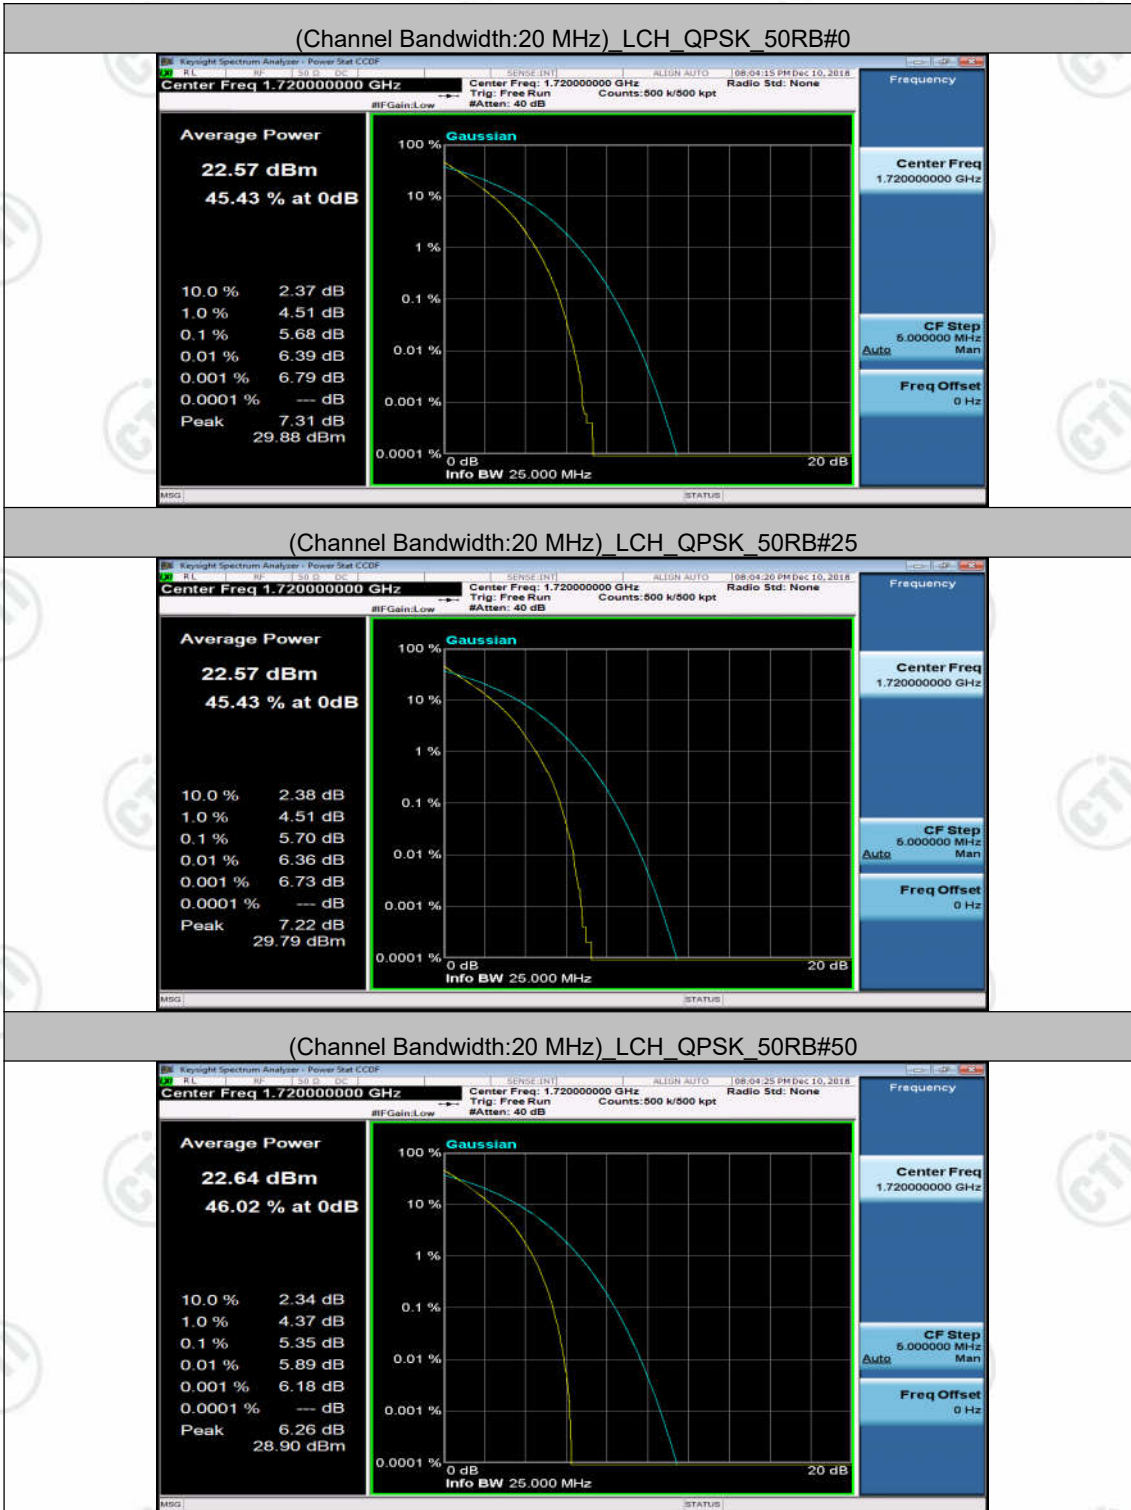

(Channel Bandwidth:15 MHz) HCH_16QAM_1RB#0

(Channel Bandwidth:20 MHz) LCH_QPSK_1RB#0

(Channel Bandwidth:20 MHz) LCH_QPSK_1RB#49

(Channel Bandwidth:20 MHz) LCH_QPSK_1RB#99

(Channel Bandwidth:20 MHz) HCH_QPSK_1RB#49