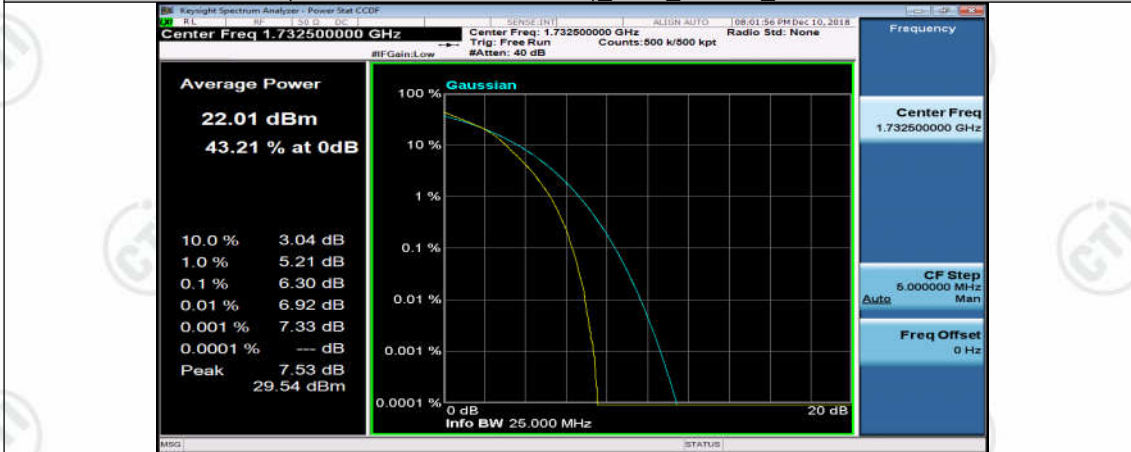

(Channel Bandwidth:15 MHz) LCH_16QAM_37RB#0

(Channel Bandwidth:15 MHz) LCH_16QAM_37RB#18

(Channel Bandwidth:15 MHz) LCH_16QAM_37RB#38

(Channel Bandwidth:15 MHz) MCH_16QAM_37RB#38

(Channel Bandwidth:15 MHz) MCH_16QAM_75RB#0