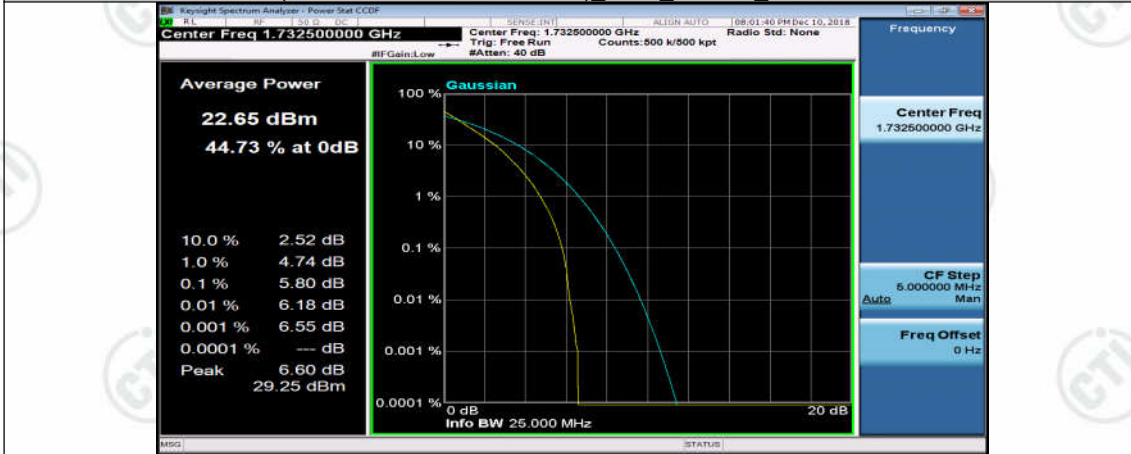

(Channel Bandwidth:15 MHz) LCH_16QAM_37RB#0

(Channel Bandwidth:15 MHz) LCH_16QAM_37RB#18

(Channel Bandwidth:15 MHz) LCH_16QAM_37RB#38

(Channel Bandwidth:15 MHz) MCH_16QAM_37RB#38

(Channel Bandwidth:15 MHz) MCH_16QAM_75RB#0