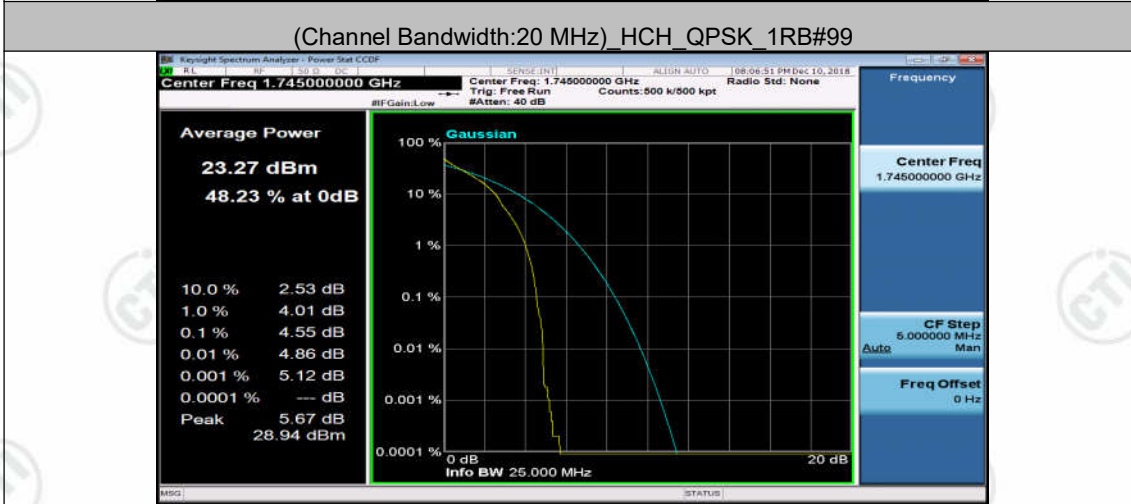

(Channel Bandwidth:20 MHz) HCH_QPSK_50RB#0