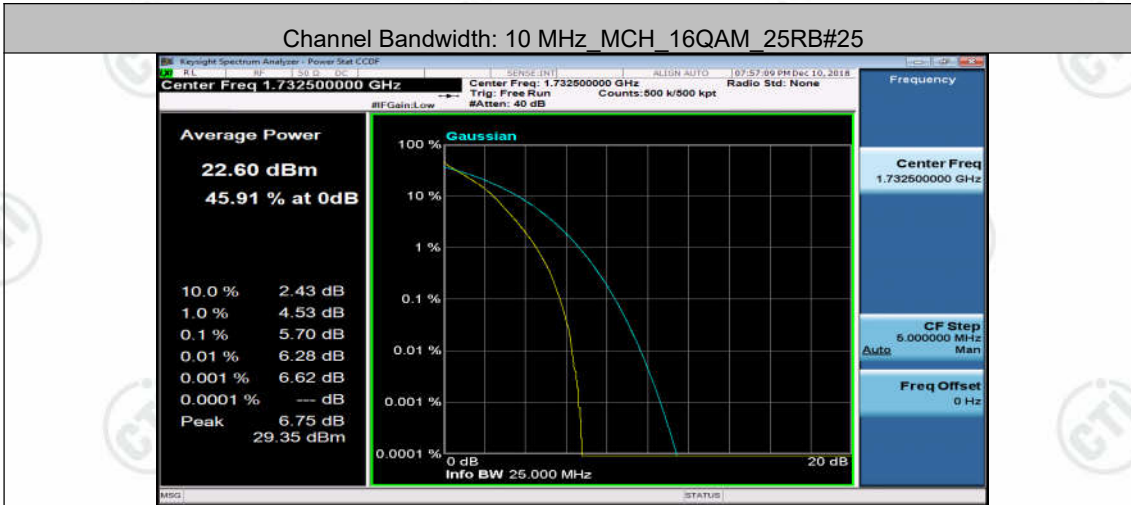

(Channel Bandwidth: 5 MHz) HCH_16QAM_12RB#6

(Channel Bandwidth: 5 MHz) HCH_16QAM_12RB#13

(Channel Bandwidth: 5 MHz) HCH_16QAM_25RB#0

(Channel Bandwidth:15 MHz) LCH_QPSK_1RB#0

(Channel Bandwidth:15 MHz) LCH_QPSK_1RB#37