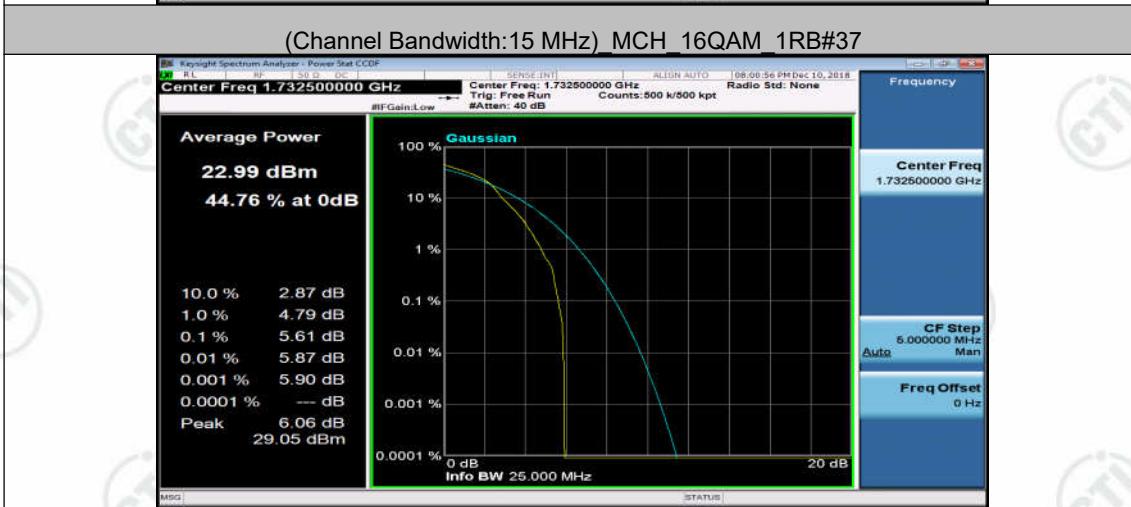

(Channel Bandwidth:15 MHz) LCH_16QAM_37RB#0

(Channel Bandwidth:15 MHz) LCH_16QAM_37RB#18

(Channel Bandwidth:15 MHz) LCH_16QAM_37RB#38

(Channel Bandwidth:15 MHz) MCH_16QAM_37RB#38

(Channel Bandwidth:15 MHz) MCH_16QAM_75RB#0