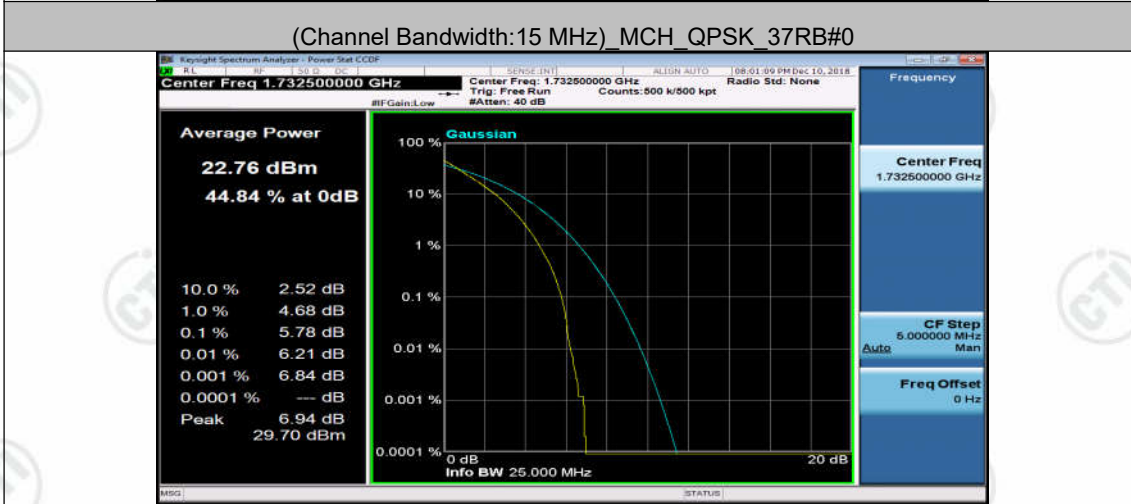

(Channel Bandwidth:15 MHz) LCH_QPSK_1RB#74

(Channel Bandwidth:15 MHz) MCH_QPSK_1RB#74

(Channel Bandwidth:15 MHz) MCH_QPSK_37RB#0

(Channel Bandwidth:15 MHz) MCH_QPSK_37RB#18

(Channel Bandwidth:15 MHz) MCH_QPSK_37RB#38