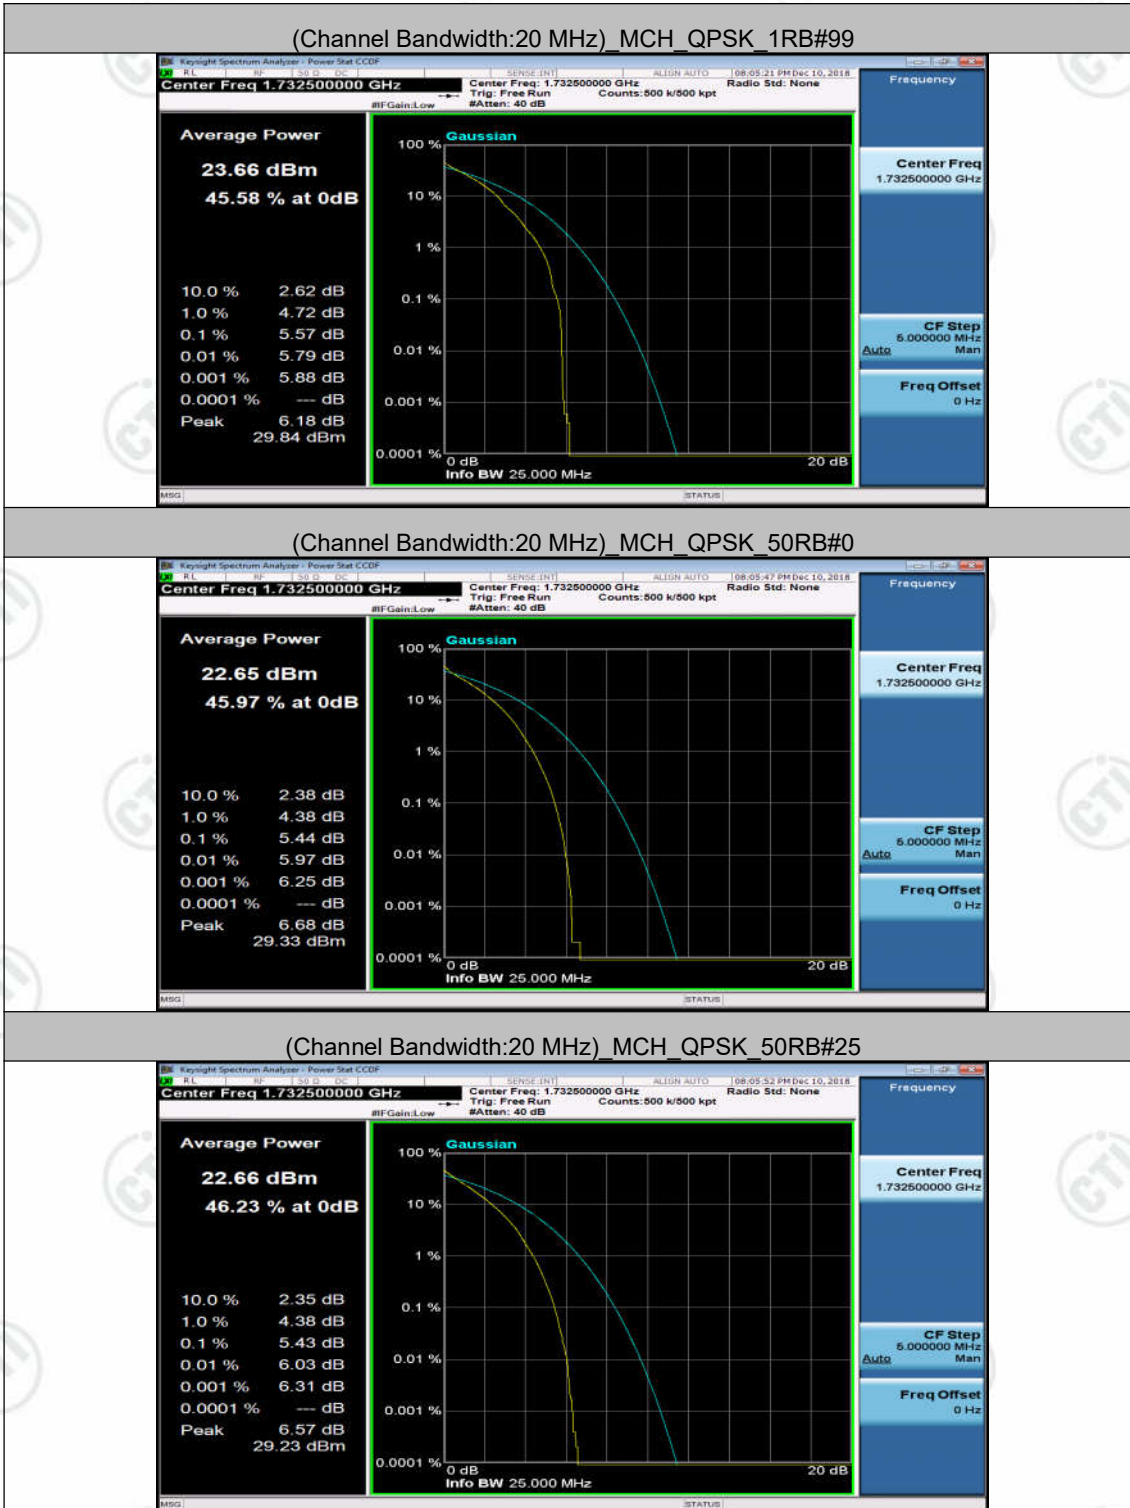

(Channel Bandwidth:15 MHz) HCH_16QAM_1RB#0

(Channel Bandwidth:20 MHz) LCH_QPSK_1RB#0

(Channel Bandwidth:20 MHz) LCH_QPSK_1RB#49

(Channel Bandwidth:20 MHz) LCH_QPSK_1RB#99

(Channel Bandwidth:20 MHz) HCH_QPSK_1RB#49