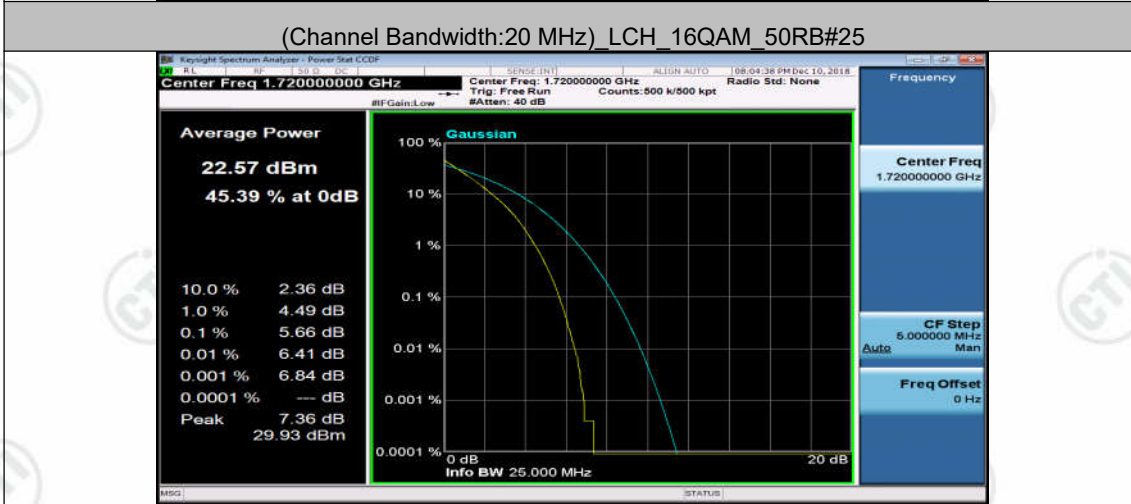

(Channel Bandwidth:20 MHz) HCH_QPSK_1RB#99

(Channel Bandwidth:20 MHz) HCH_QPSK_50RB#0

(Channel Bandwidth:20 MHz) LCH_16QAM_50RB#0

(Channel Bandwidth:20 MHz) LCH_16QAM_50RB#25

(Channel Bandwidth:20 MHz) LCH_16QAM_50RB#50