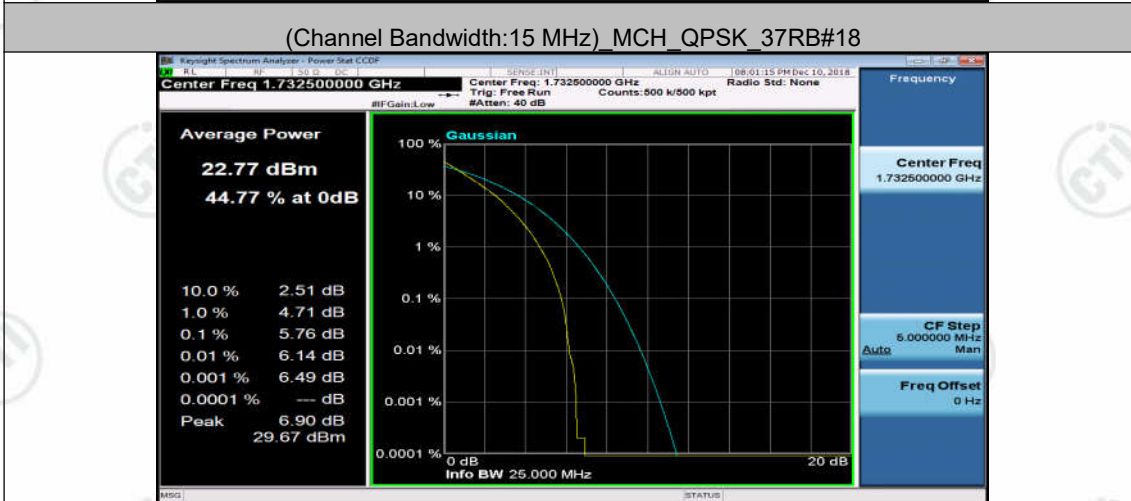

(Channel Bandwidth:15 MHz) LCH_QPSK_1RB#74

(Channel Bandwidth:15 MHz) MCH_QPSK_1RB#74

(Channel Bandwidth:15 MHz) MCH_QPSK_37RB#0

(Channel Bandwidth:15 MHz) MCH_QPSK_37RB#18

(Channel Bandwidth:15 MHz) MCH_QPSK_37RB#38