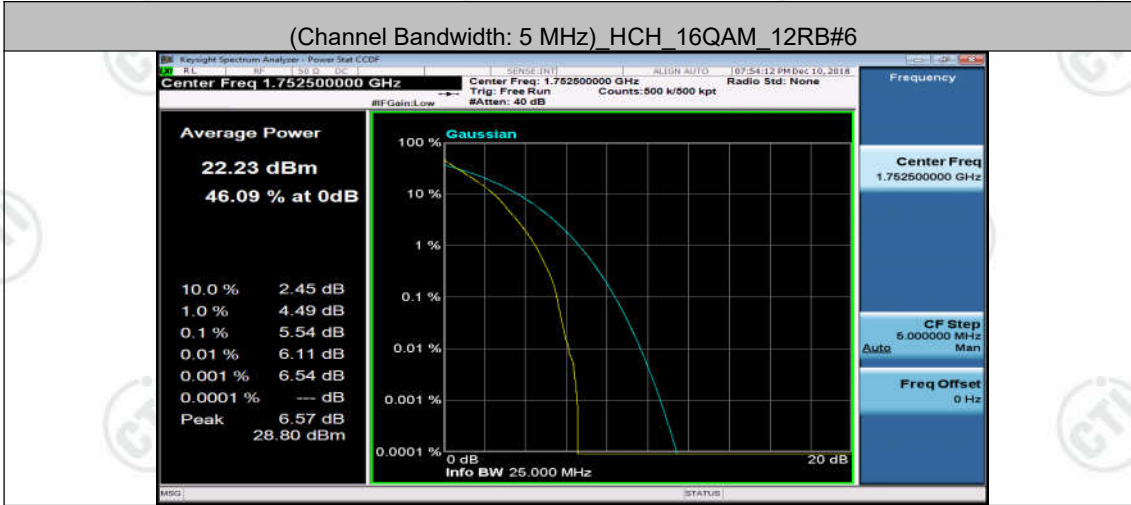

(Channel Bandwidth: 5 MHz) HCH_16QAM_12RB#6

(Channel Bandwidth: 5 MHz) HCH_16QAM_12RB#13

(Channel Bandwidth: 5 MHz) HCH_16QAM_25RB#0

(Channel Bandwidth:15 MHz) LCH_QPSK_1RB#0

(Channel Bandwidth:15 MHz) LCH_QPSK_1RB#37