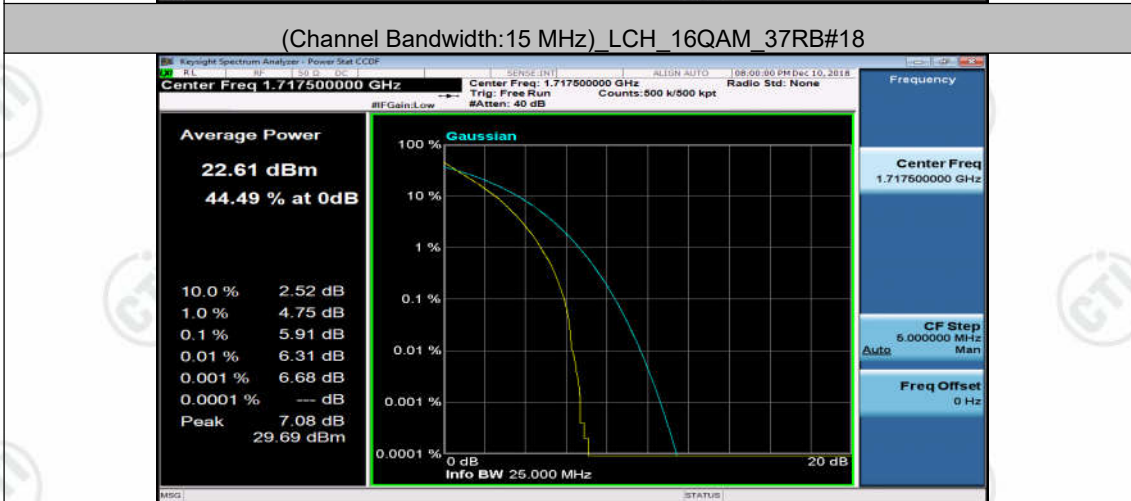

(Channel Bandwidth:15 MHz) LCH_16QAM_37RB#38