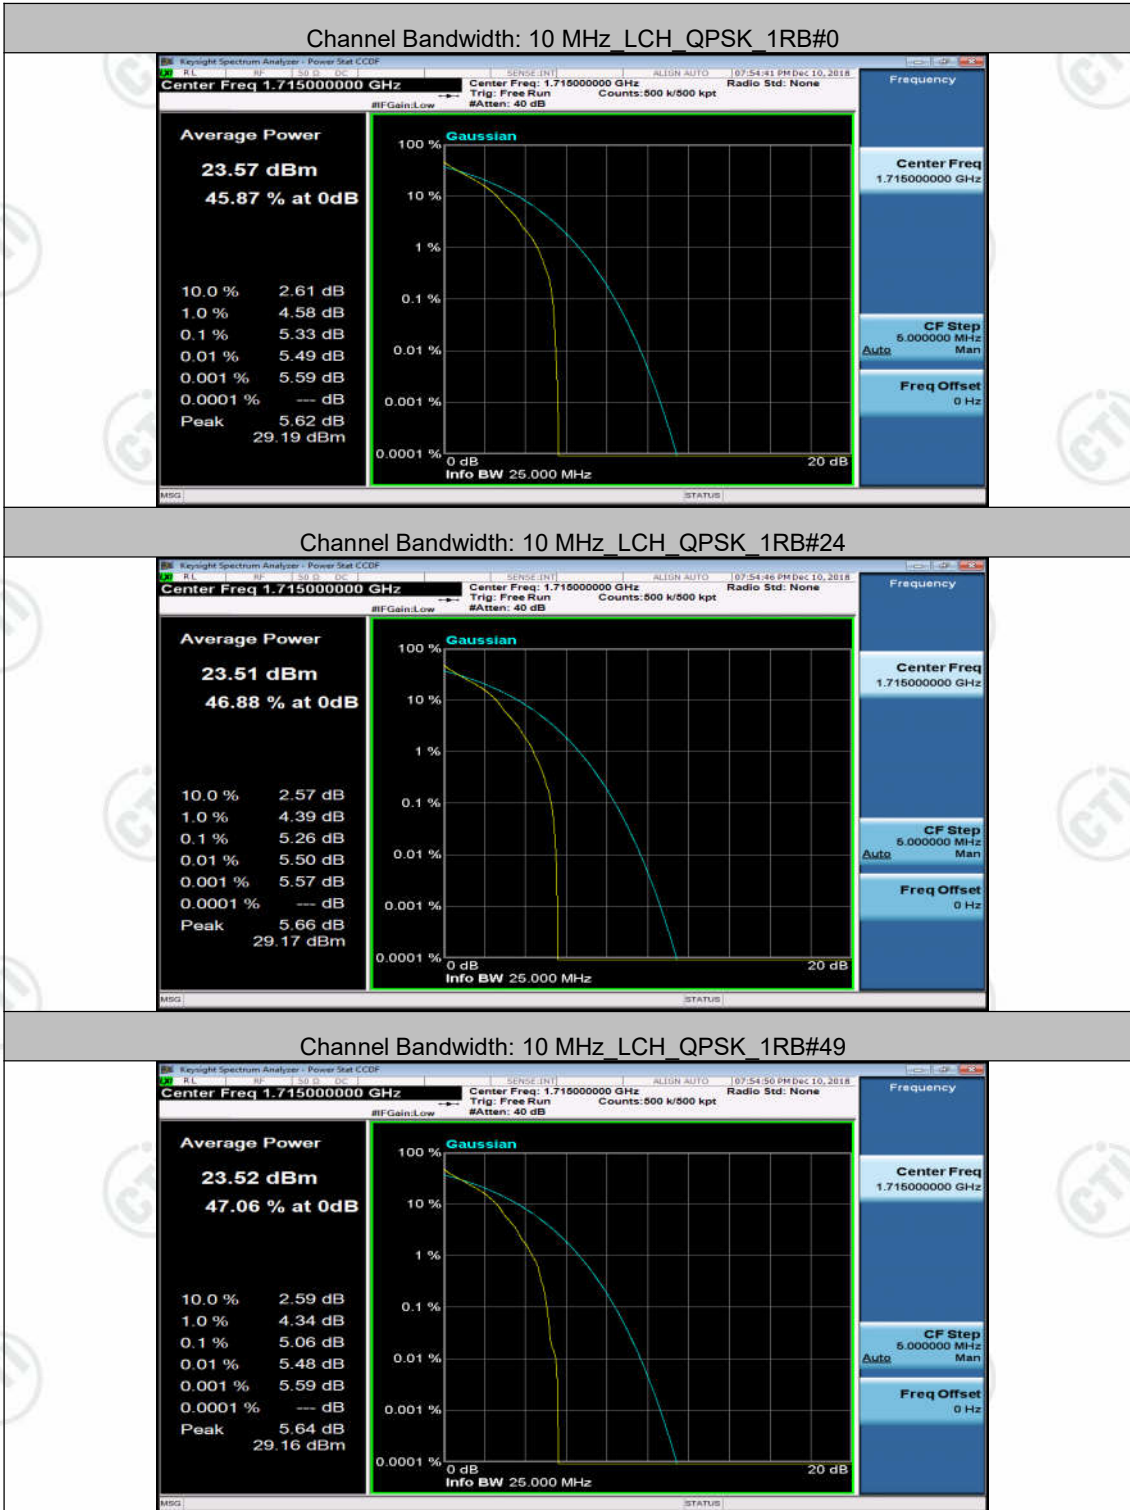

(Channel Bandwidth: 5 MHz) HCH_16QAM_12RB#6

(Channel Bandwidth: 5 MHz) HCH_16QAM_12RB#13

(Channel Bandwidth: 5 MHz) HCH_16QAM_25RB#0

(Channel Bandwidth:15 MHz) LCH_QPSK_1RB#0

(Channel Bandwidth:15 MHz) LCH_QPSK_1RB#37

(Channel Bandwidth:15 MHz) LCH_QPSK_1RB#74

(Channel Bandwidth:15 MHz) MCH_QPSK_1RB#74

(Channel Bandwidth:15 MHz) MCH_QPSK_37RB#0

(Channel Bandwidth:15 MHz) MCH_QPSK_37RB#18

(Channel Bandwidth:15 MHz) MCH_QPSK_37RB#38