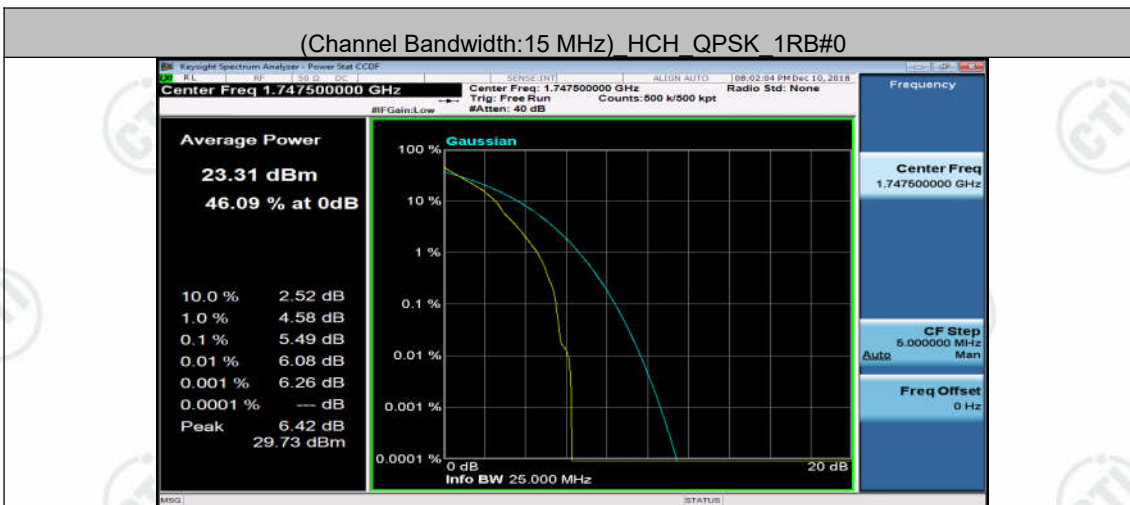

(Channel Bandwidth:15 MHz) HCH_QPSK_1RB#0