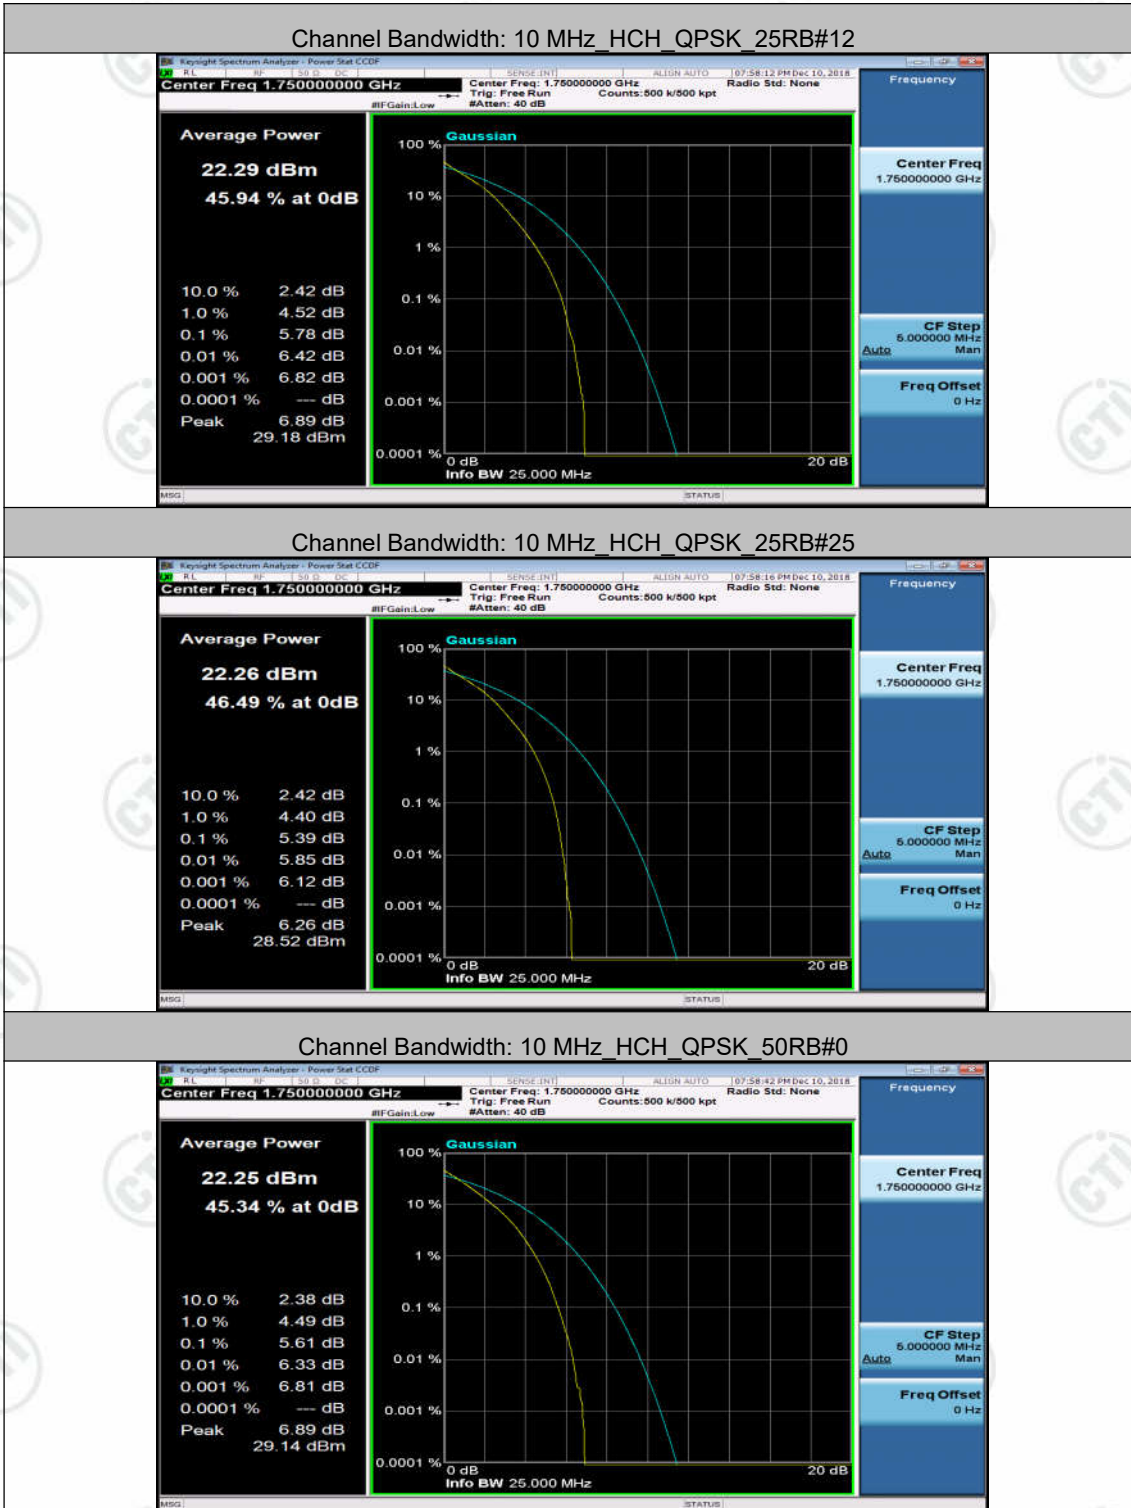

(Channel Bandwidth: 5 MHz) HCH_16QAM_12RB#6

(Channel Bandwidth: 5 MHz) HCH_16QAM_12RB#13

(Channel Bandwidth: 5 MHz) HCH_16QAM_25RB#0

(Channel Bandwidth:15 MHz) LCH_QPSK_1RB#0

(Channel Bandwidth:15 MHz) LCH_QPSK_1RB#37

(Channel Bandwidth:15 MHz) LCH_QPSK_1RB#74

(Channel Bandwidth:15 MHz) MCH_QPSK_1RB#74

(Channel Bandwidth:15 MHz) MCH_QPSK_37RB#0

(Channel Bandwidth:15 MHz) MCH_QPSK_37RB#18

(Channel Bandwidth:15 MHz) MCH_QPSK_37RB#38