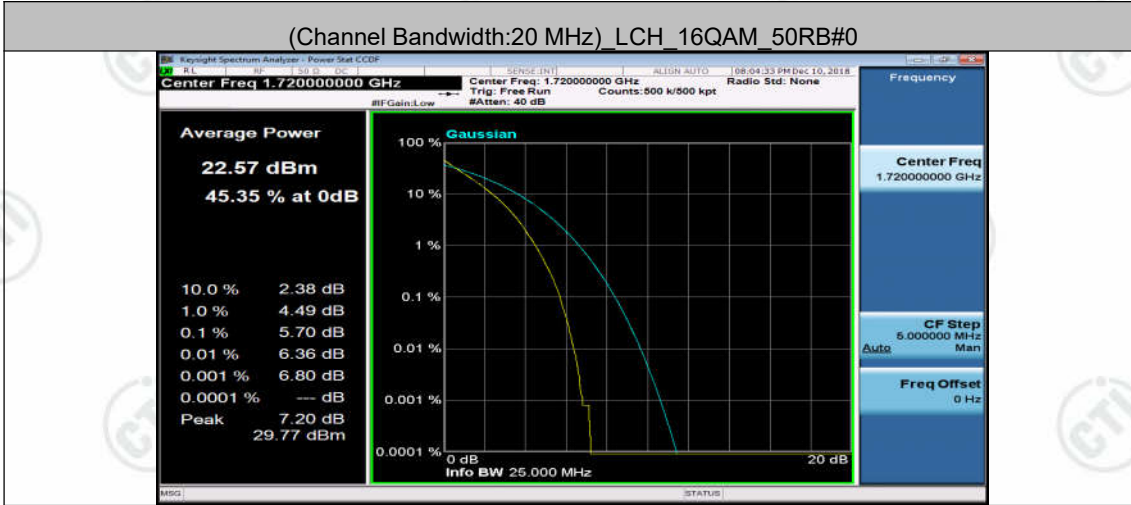

(Channel Bandwidth:20 MHz) HCH_QPSK_1RB#99

(Channel Bandwidth:20 MHz) HCH_QPSK_50RB#0

(Channel Bandwidth:20 MHz) LCH_16QAM_50RB#0

(Channel Bandwidth:20 MHz) LCH_16QAM_50RB#25

(Channel Bandwidth:20 MHz) LCH_16QAM_50RB#50