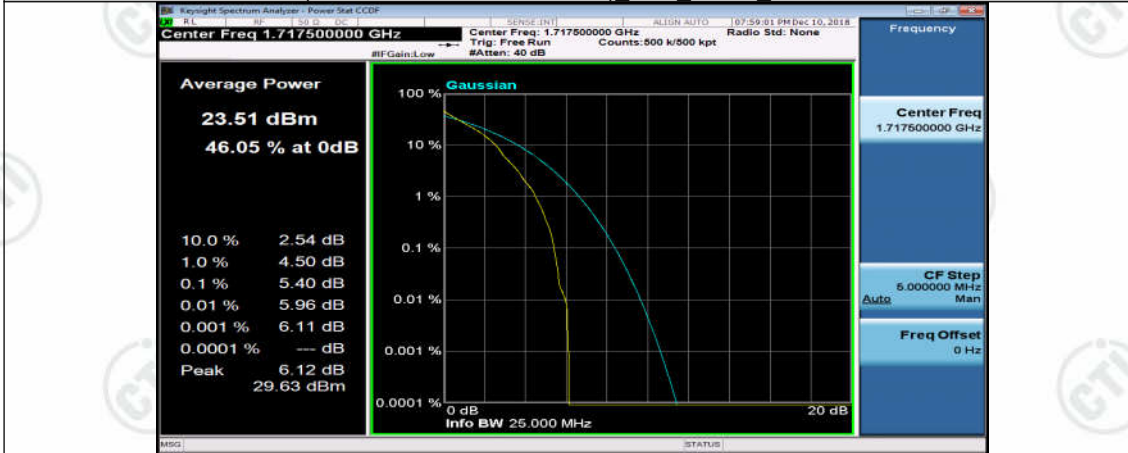

(Channel Bandwidth: 5 MHz) HCH_16QAM_12RB#6

(Channel Bandwidth: 5 MHz) HCH_16QAM_12RB#13

(Channel Bandwidth: 5 MHz) HCH_16QAM_25RB#0

(Channel Bandwidth:15 MHz) LCH_QPSK_1RB#0

(Channel Bandwidth:15 MHz) LCH_QPSK_1RB#37

(Channel Bandwidth:15 MHz) LCH_QPSK_1RB#74

(Channel Bandwidth:15 MHz) MCH_QPSK_1RB#74

(Channel Bandwidth:15 MHz) MCH_QPSK_37RB#0

(Channel Bandwidth:15 MHz) MCH_QPSK_37RB#18

(Channel Bandwidth:15 MHz) MCH_QPSK_37RB#38