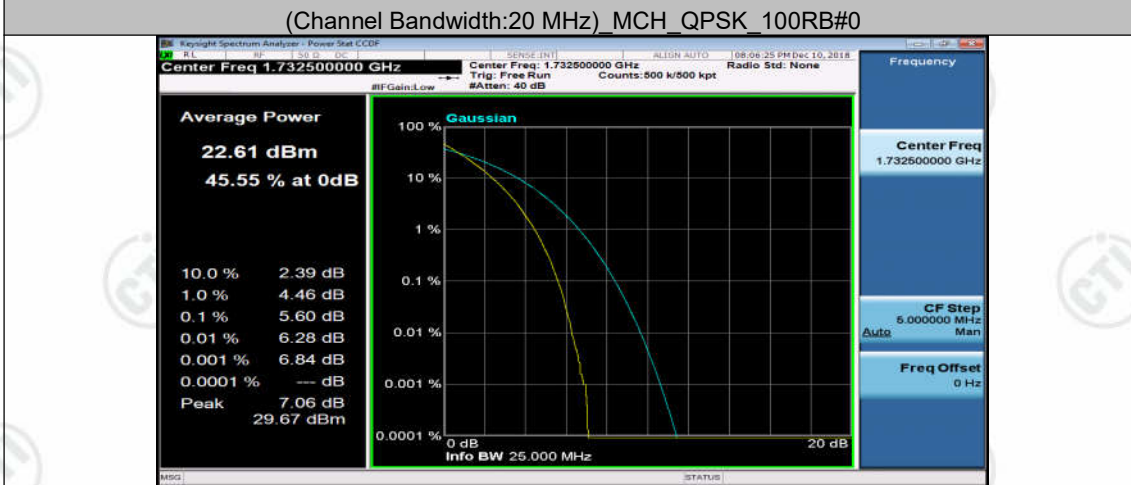

(Channel Bandwidth:15 MHz) HCH_16QAM_1RB#0

(Channel Bandwidth:20 MHz) LCH_QPSK_1RB#0

(Channel Bandwidth:20 MHz) LCH_QPSK_1RB#49

(Channel Bandwidth:20 MHz) LCH_QPSK_1RB#99

(Channel Bandwidth:20 MHz) HCH_QPSK_1RB#49