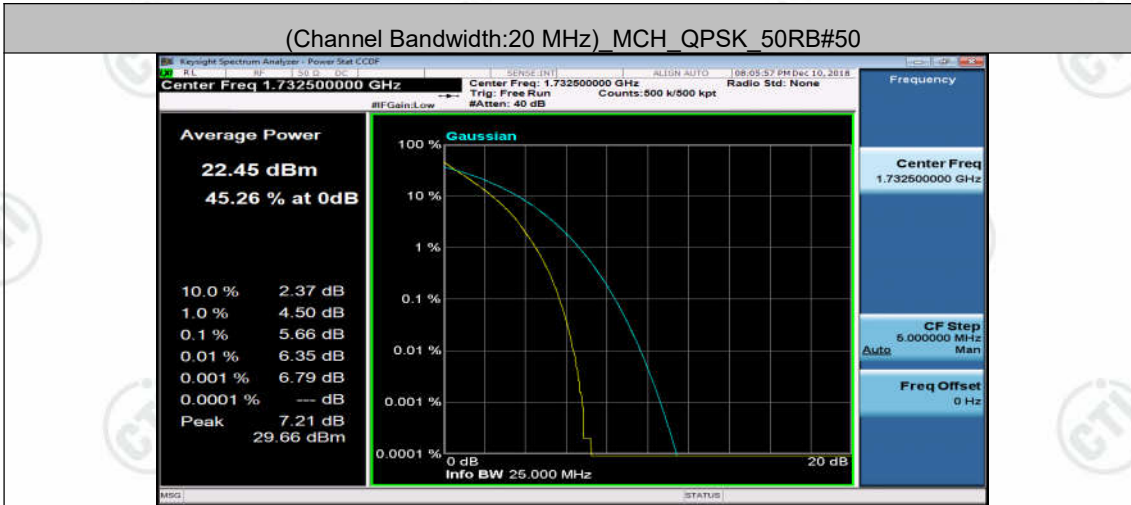

(Channel Bandwidth:15 MHz) HCH_16QAM_1RB#0

(Channel Bandwidth:20 MHz) LCH_QPSK_1RB#0

(Channel Bandwidth:20 MHz) LCH_QPSK_1RB#49

(Channel Bandwidth:20 MHz) LCH_QPSK_1RB#99

(Channel Bandwidth:20 MHz) HCH_QPSK_1RB#49