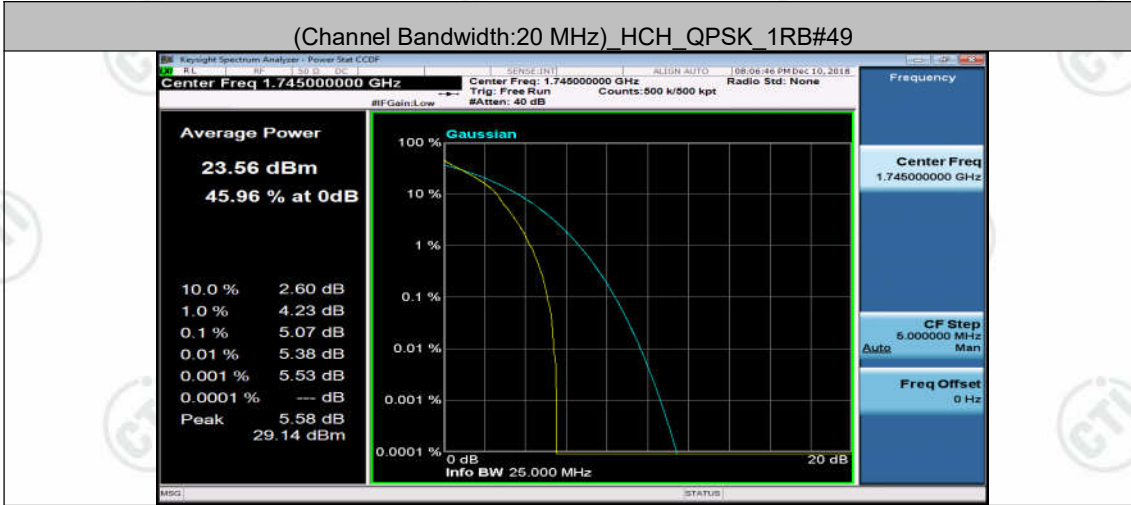

(Channel Bandwidth:15 MHz) HCH_16QAM_1RB#0

(Channel Bandwidth:20 MHz) LCH_QPSK_1RB#0

(Channel Bandwidth:20 MHz) LCH_QPSK_1RB#49

(Channel Bandwidth:20 MHz) LCH_QPSK_1RB#99

(Channel Bandwidth:20 MHz) HCH_QPSK_1RB#49