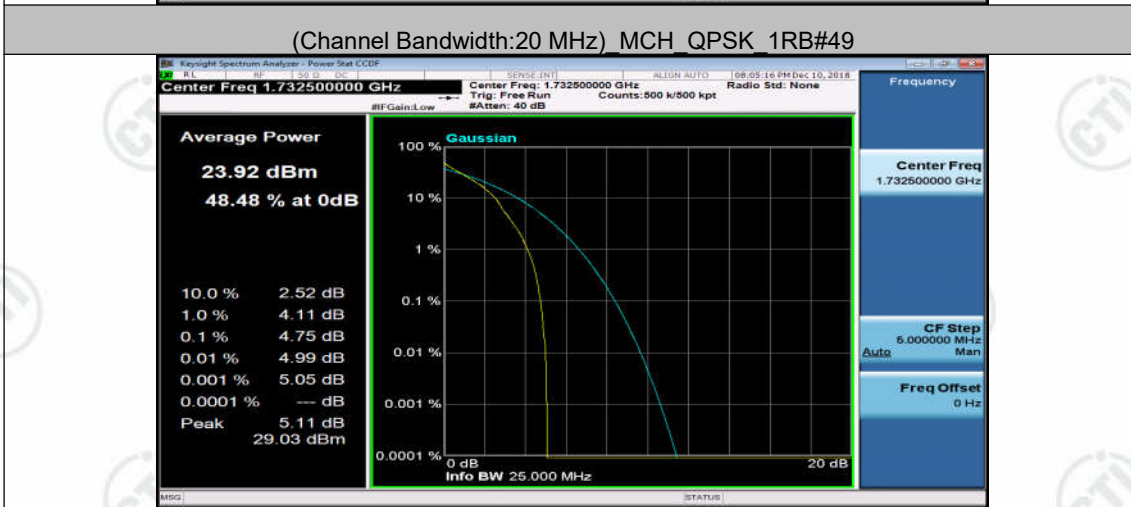

(Channel Bandwidth:15 MHz) HCH_16QAM_1RB#0

(Channel Bandwidth:20 MHz) LCH_QPSK_1RB#0

(Channel Bandwidth:20 MHz) LCH_QPSK_1RB#49

(Channel Bandwidth:20 MHz) LCH_QPSK_1RB#99

(Channel Bandwidth:20 MHz) HCH_QPSK_1RB#49