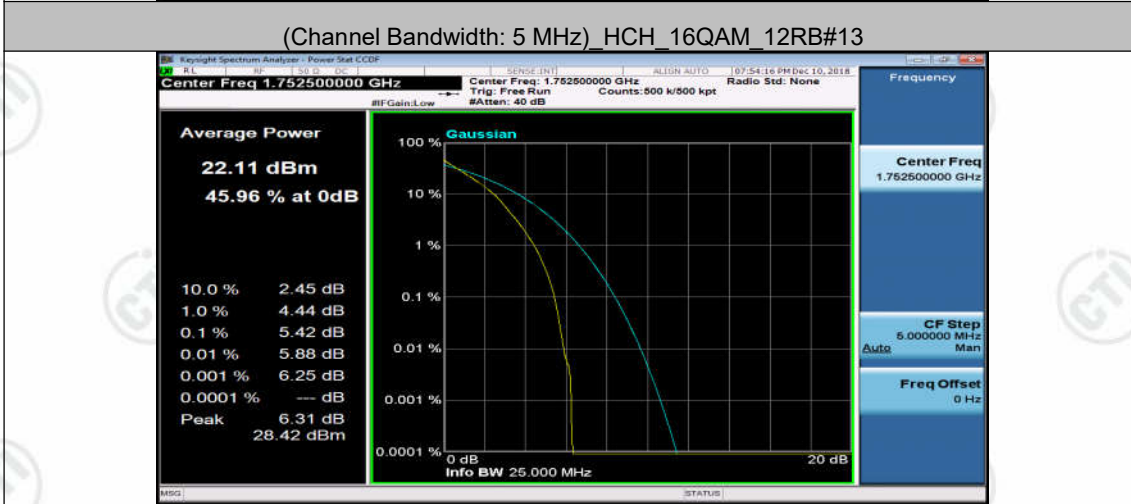

(Channel Bandwidth: 5 MHz) HCH_16QAM_12RB#6

(Channel Bandwidth: 5 MHz) HCH_16QAM_12RB#13

(Channel Bandwidth: 5 MHz) HCH_16QAM_25RB#0

(Channel Bandwidth:15 MHz) LCH_QPSK_1RB#0

(Channel Bandwidth:15 MHz) LCH_QPSK_1RB#37

(Channel Bandwidth:15 MHz) LCH_QPSK_1RB#74

(Channel Bandwidth:15 MHz) MCH_QPSK_1RB#74

(Channel Bandwidth:15 MHz) MCH_QPSK_37RB#0

(Channel Bandwidth:15 MHz) MCH_QPSK_37RB#18

(Channel Bandwidth:15 MHz) MCH_QPSK_37RB#38