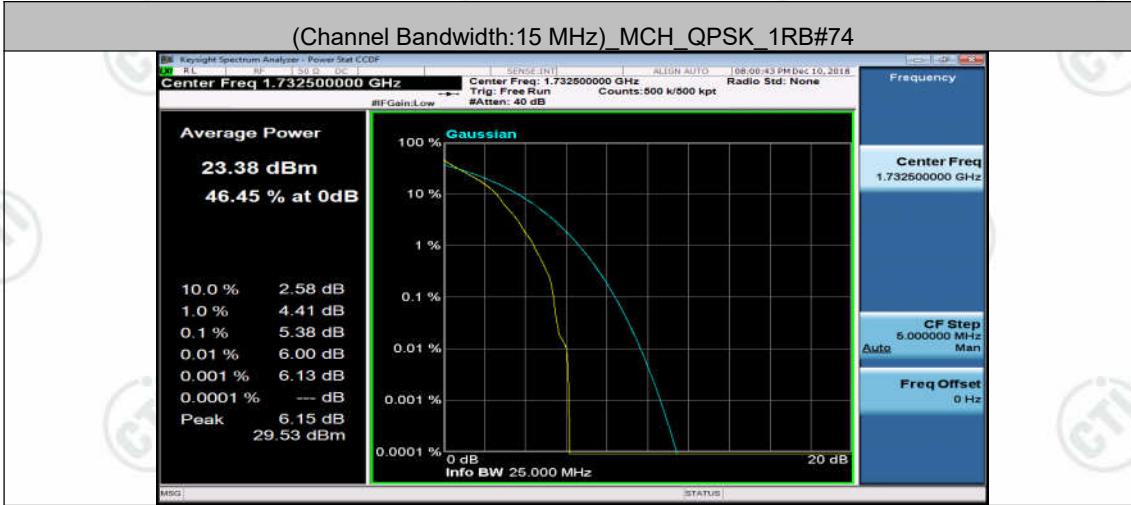

(Channel Bandwidth:15 MHz) MCH_QPSK_37RB#0

(Channel Bandwidth:15 MHz) MCH_QPSK_1RB#74