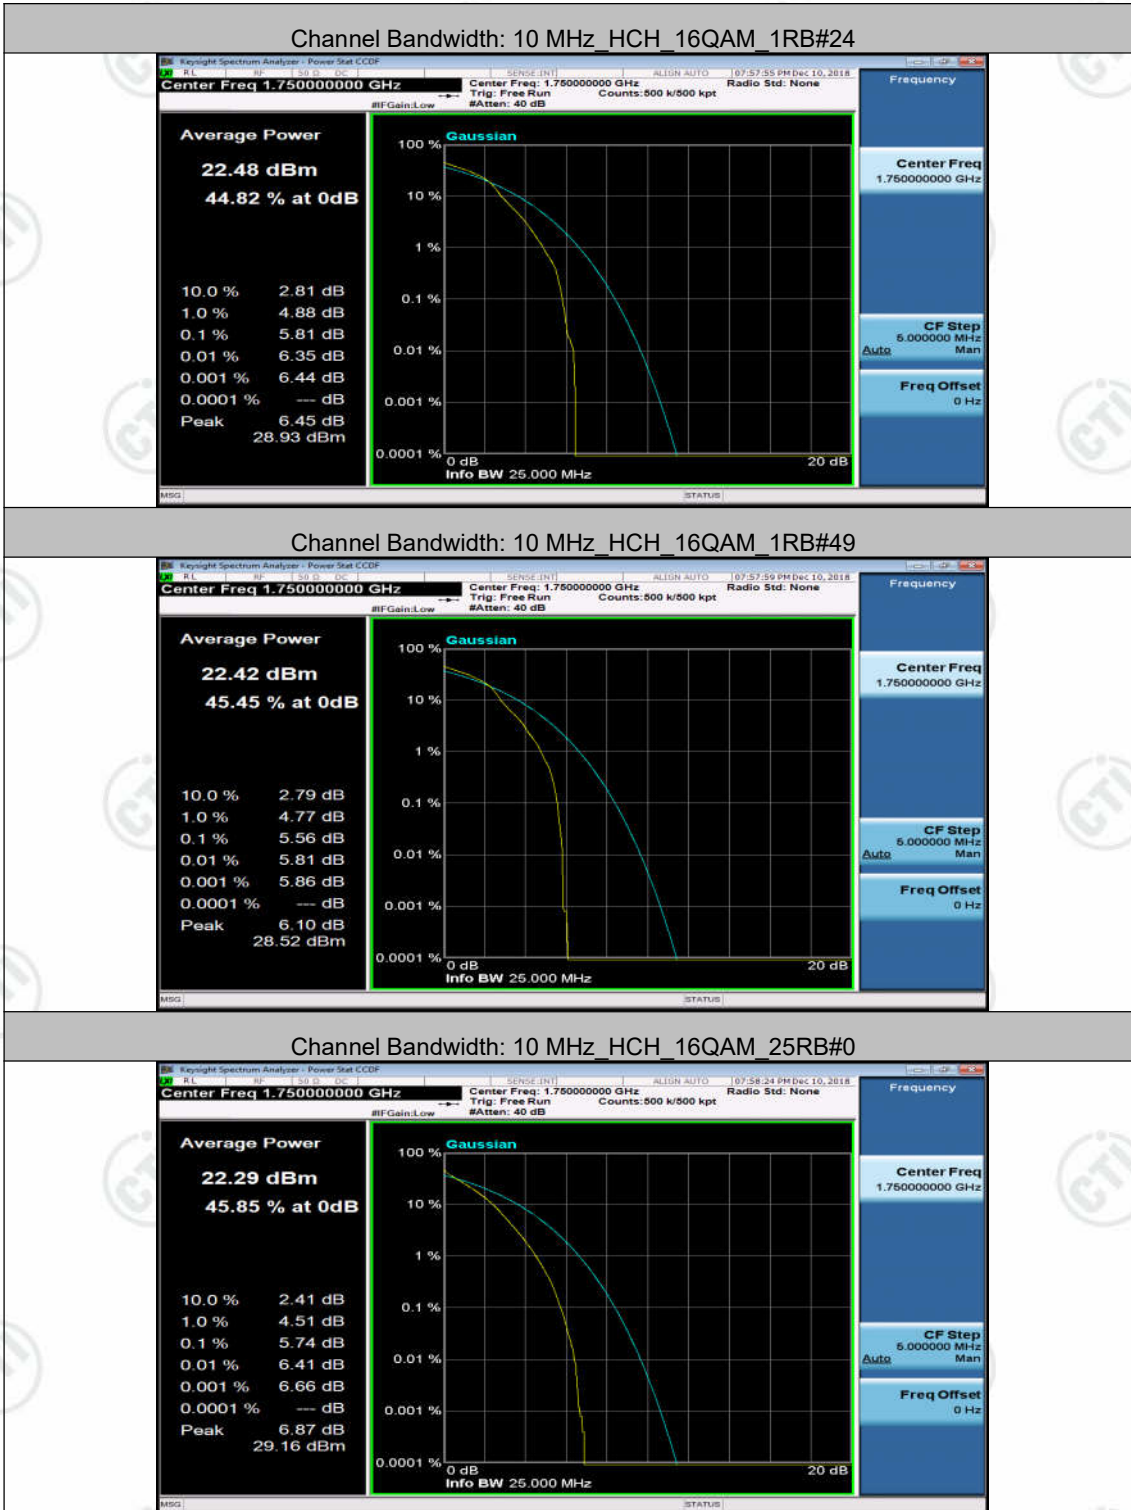

(Channel Bandwidth: 5 MHz) HCH_16QAM_12RB#6

(Channel Bandwidth: 5 MHz) HCH_16QAM_12RB#13

(Channel Bandwidth: 5 MHz) HCH_16QAM_25RB#0

(Channel Bandwidth:15 MHz) LCH_QPSK_1RB#0

(Channel Bandwidth:15 MHz) LCH_QPSK_1RB#37

(Channel Bandwidth:15 MHz) LCH_QPSK_1RB#74

(Channel Bandwidth:15 MHz) MCH_QPSK_1RB#74

(Channel Bandwidth:15 MHz) MCH_QPSK_37RB#0

(Channel Bandwidth:15 MHz) MCH_QPSK_37RB#18

(Channel Bandwidth:15 MHz) MCH_QPSK_37RB#38