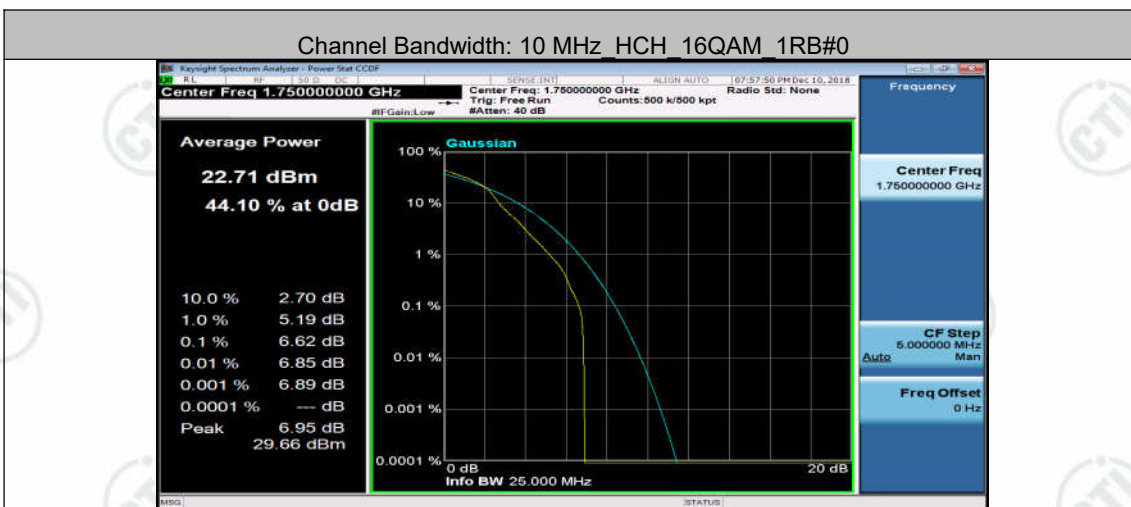

(Channel Bandwidth: 5 MHz) HCH_16QAM_12RB#6

(Channel Bandwidth: 5 MHz) HCH_16QAM_12RB#13

(Channel Bandwidth: 5 MHz) HCH_16QAM_25RB#0

(Channel Bandwidth:15 MHz) LCH_QPSK_1RB#0

(Channel Bandwidth:15 MHz) LCH_QPSK_1RB#37