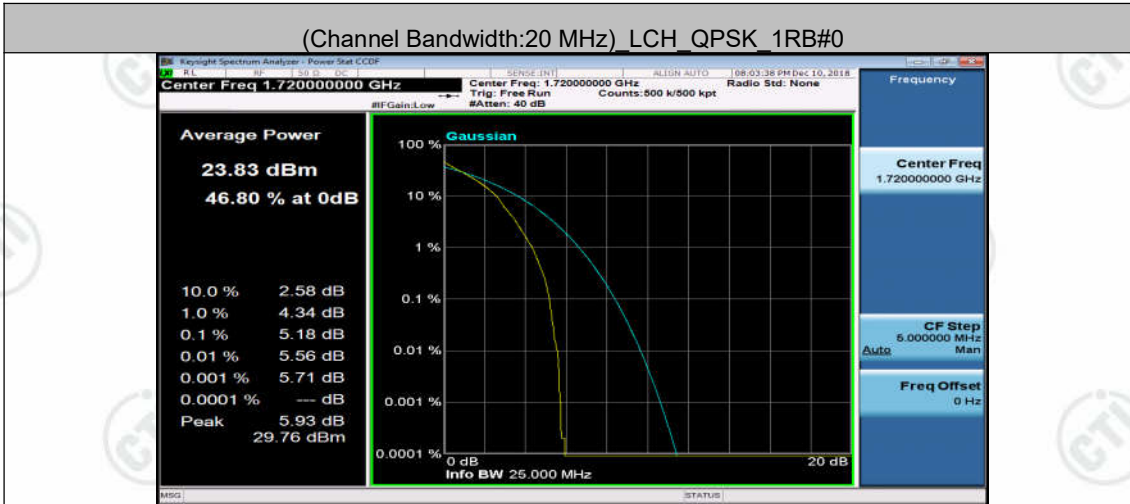

(Channel Bandwidth:20 MHz) LCH_QPSK_1RB#49

(Channel Bandwidth:20 MHz) LCH_QPSK_1RB#0