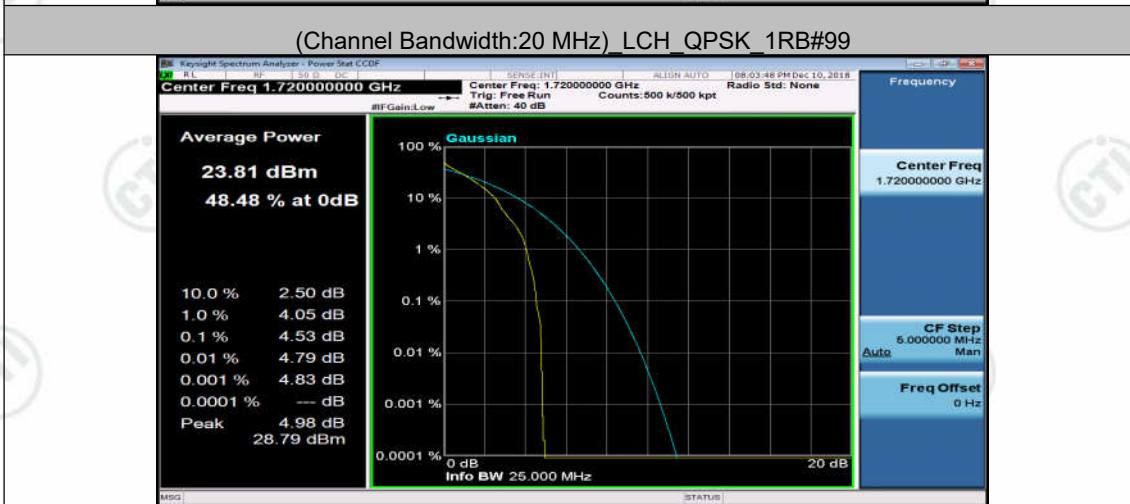

(Channel Bandwidth:15 MHz) HCH_16QAM_1RB#0

(Channel Bandwidth:20 MHz) LCH_QPSK_1RB#0

(Channel Bandwidth:20 MHz) LCH_QPSK_1RB#49

(Channel Bandwidth:20 MHz) LCH_QPSK_1RB#99

(Channel Bandwidth:20 MHz) HCH_QPSK_1RB#49