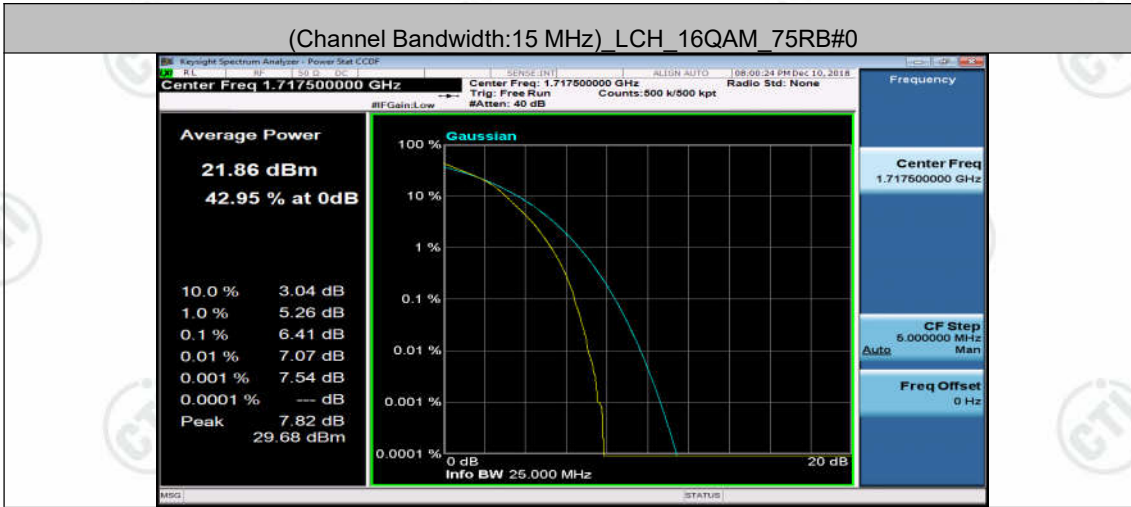

(Channel Bandwidth:15 MHz) LCH_16QAM_37RB#0

(Channel Bandwidth:15 MHz) LCH_16QAM_37RB#18

(Channel Bandwidth:15 MHz) LCH_16QAM_37RB#38

(Channel Bandwidth:15 MHz) MCH_16QAM_37RB#38

(Channel Bandwidth:15 MHz) MCH_16QAM_75RB#0