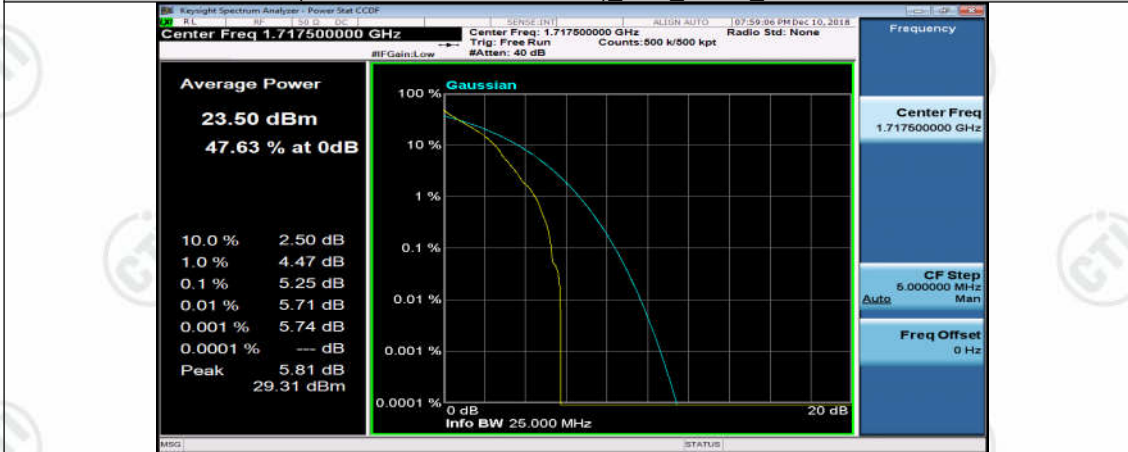

(Channel Bandwidth: 5 MHz) HCH_16QAM_12RB#6

(Channel Bandwidth: 5 MHz) HCH_16QAM_12RB#13

(Channel Bandwidth: 5 MHz) HCH_16QAM_25RB#0

(Channel Bandwidth:15 MHz) LCH_QPSK_1RB#0

(Channel Bandwidth:15 MHz) LCH_QPSK_1RB#37

(Channel Bandwidth:15 MHz) LCH_QPSK_1RB#74

(Channel Bandwidth:15 MHz) MCH_QPSK_1RB#74

(Channel Bandwidth:15 MHz) MCH_QPSK_37RB#0

(Channel Bandwidth:15 MHz) MCH_QPSK_37RB#18

(Channel Bandwidth:15 MHz) MCH_QPSK_37RB#38