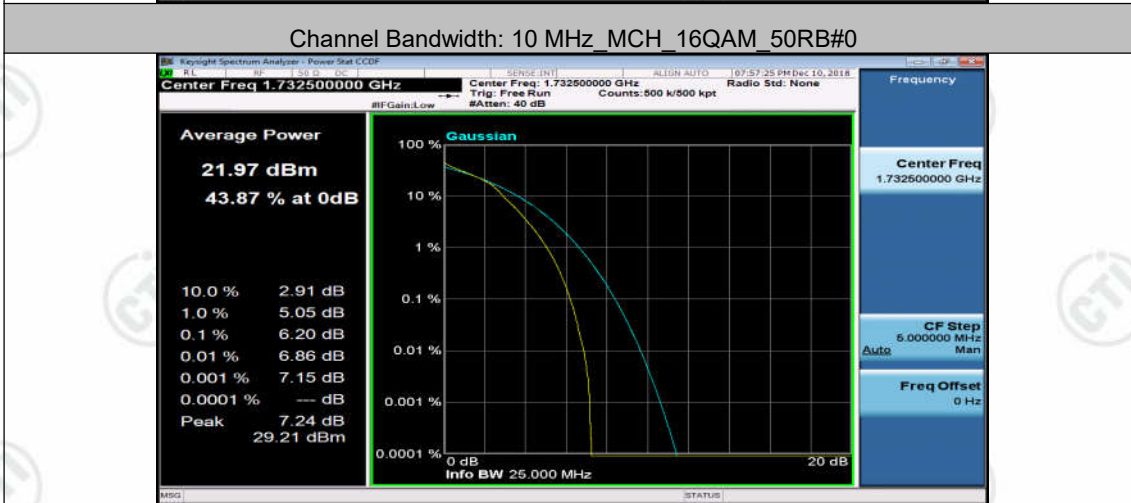

(Channel Bandwidth: 5 MHz) HCH_16QAM_12RB#6

(Channel Bandwidth: 5 MHz) HCH_16QAM_12RB#13

(Channel Bandwidth: 5 MHz) HCH_16QAM_25RB#0

(Channel Bandwidth:15 MHz) LCH_QPSK_1RB#0

(Channel Bandwidth:15 MHz) LCH_QPSK_1RB#37