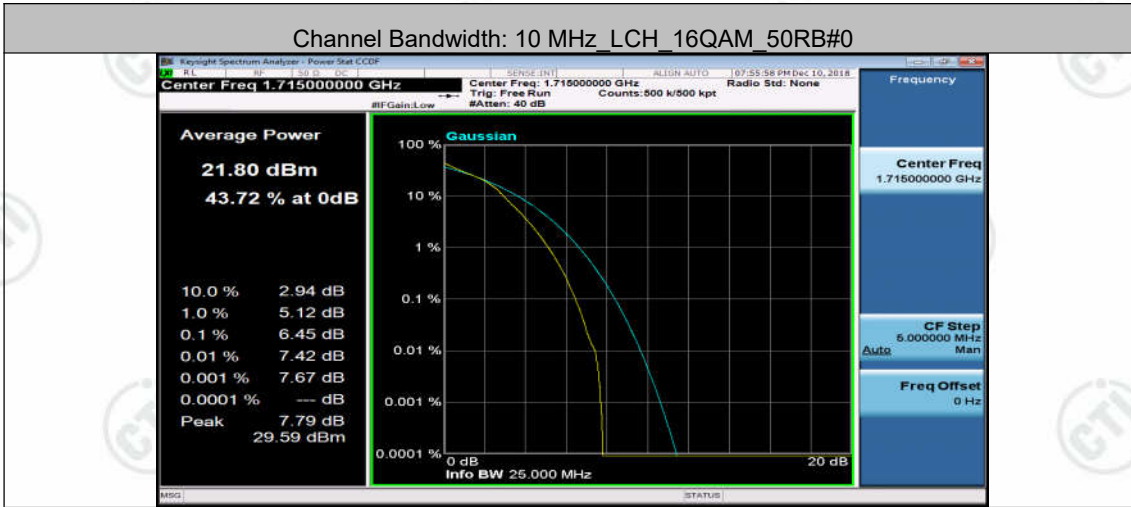

(Channel Bandwidth: 5 MHz) HCH_16QAM_12RB#6

(Channel Bandwidth: 5 MHz) HCH_16QAM_12RB#13

(Channel Bandwidth: 5 MHz) HCH_16QAM_25RB#0

(Channel Bandwidth:15 MHz) LCH_QPSK_1RB#0

(Channel Bandwidth:15 MHz) LCH_QPSK_1RB#37