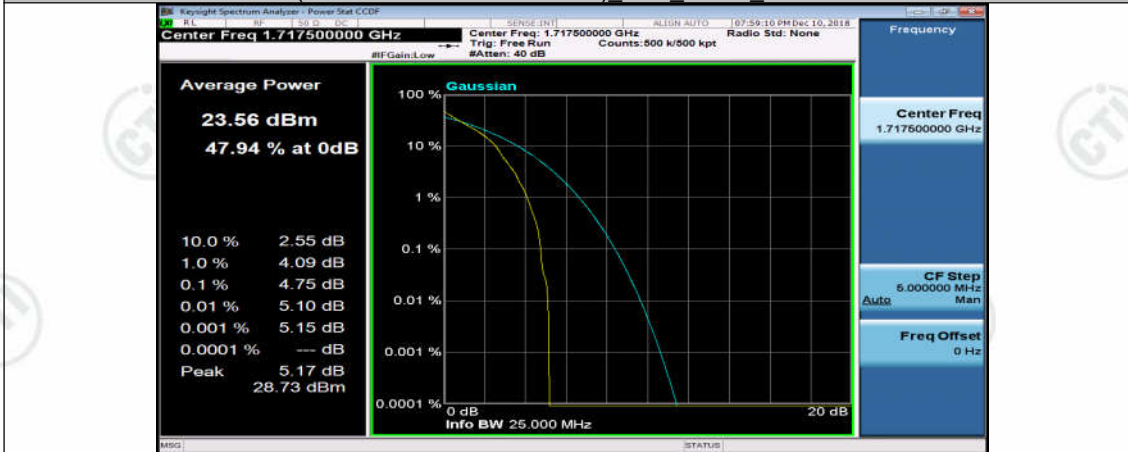

(Channel Bandwidth: 5 MHz) HCH_16QAM_12RB#6

(Channel Bandwidth: 5 MHz) HCH_16QAM_12RB#13

(Channel Bandwidth: 5 MHz) HCH_16QAM_25RB#0

(Channel Bandwidth:15 MHz) LCH_QPSK_1RB#0

(Channel Bandwidth:15 MHz) LCH_QPSK_1RB#37

(Channel Bandwidth:15 MHz) LCH_QPSK_1RB#74

(Channel Bandwidth:15 MHz) MCH_QPSK_1RB#74

(Channel Bandwidth:15 MHz) MCH_QPSK_37RB#0

(Channel Bandwidth:15 MHz) MCH_QPSK_37RB#18

(Channel Bandwidth:15 MHz) MCH_QPSK_37RB#38