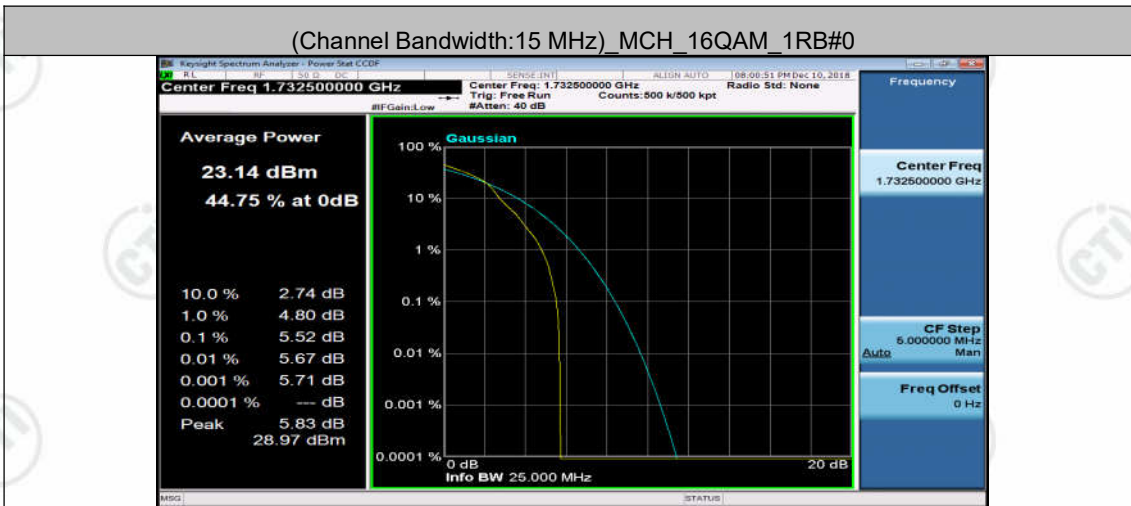

(Channel Bandwidth:15 MHz) LCH_16QAM_37RB#0

(Channel Bandwidth:15 MHz) LCH_16QAM_37RB#18

(Channel Bandwidth:15 MHz) LCH_16QAM_37RB#38

(Channel Bandwidth:15 MHz) MCH_16QAM_37RB#38

(Channel Bandwidth:15 MHz) MCH_16QAM_75RB#0