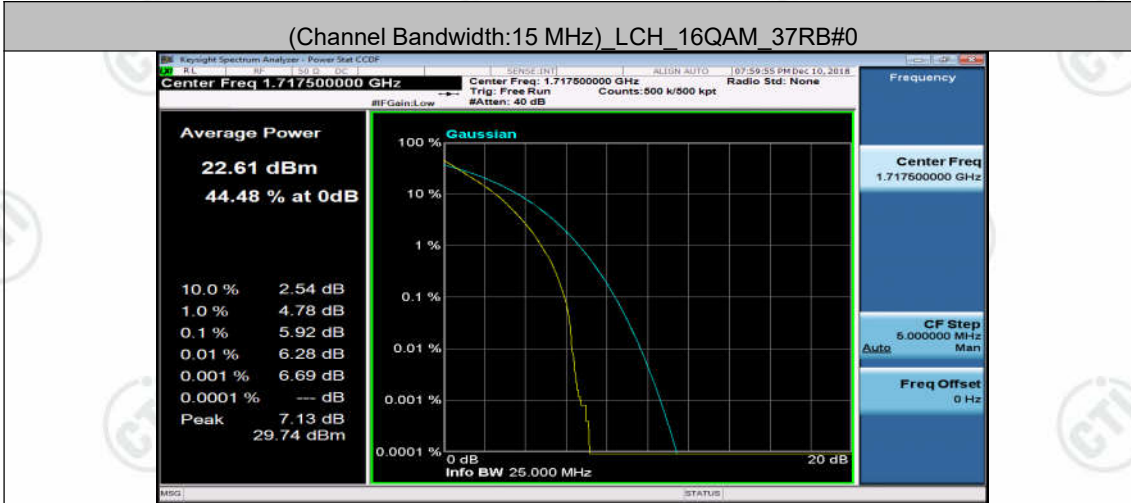

(Channel Bandwidth:15 MHz) LCH 16QAM 1RB#74

(Channel Bandwidth:15 MHz) LCH_16QAM_37RB#18

(Channel Bandwidth:15 MHz) LCH_16QAM_37RB#0