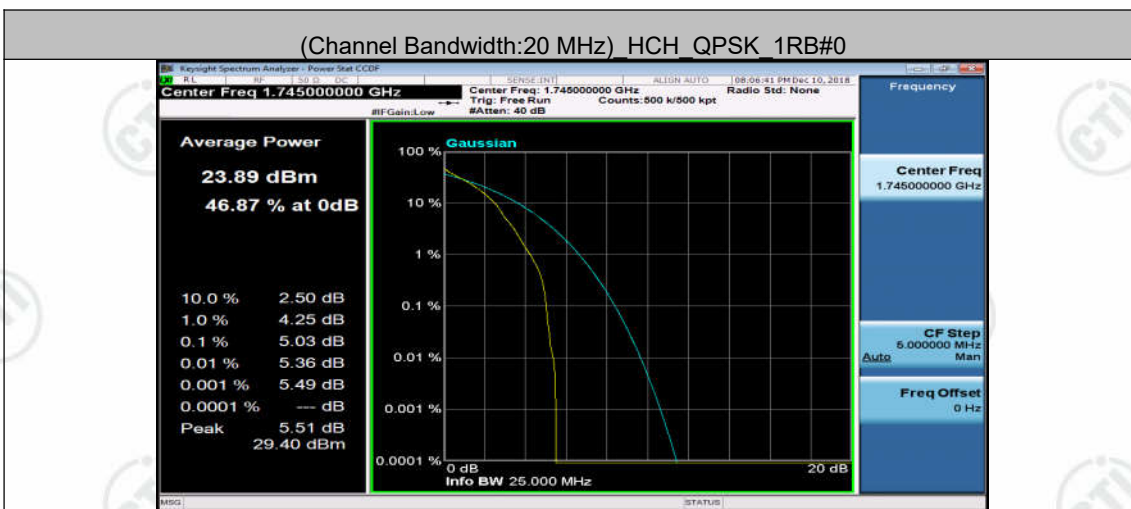

(Channel Bandwidth:15 MHz) HCH_16QAM_1RB#0

(Channel Bandwidth:20 MHz) LCH_QPSK_1RB#0

(Channel Bandwidth:20 MHz) LCH_QPSK_1RB#49

(Channel Bandwidth:20 MHz) LCH_QPSK_1RB#99

(Channel Bandwidth:20 MHz) HCH_QPSK_1RB#49