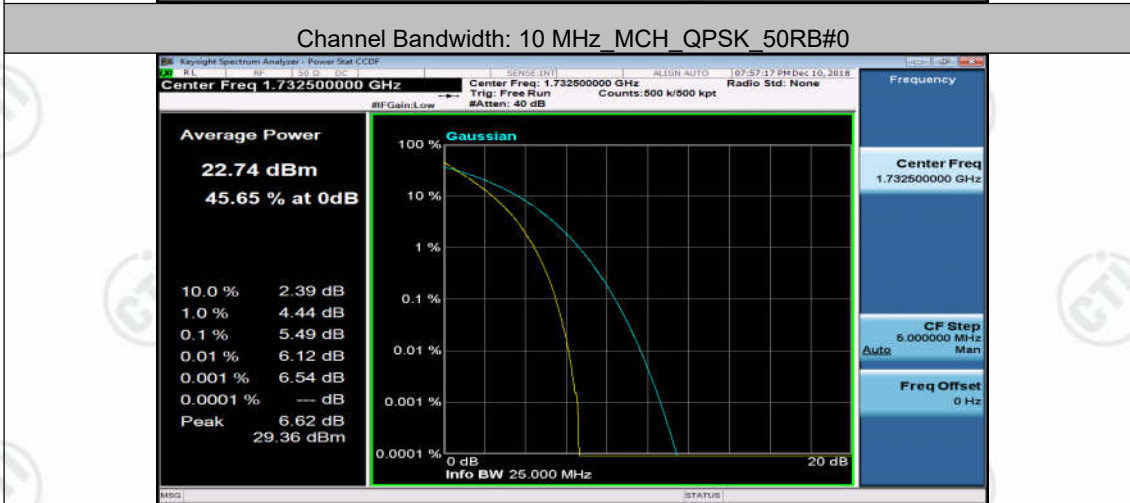

(Channel Bandwidth: 5 MHz) HCH_16QAM_12RB#6

(Channel Bandwidth: 5 MHz) HCH_16QAM_12RB#13

(Channel Bandwidth: 5 MHz) HCH_16QAM_25RB#0

(Channel Bandwidth:15 MHz) LCH_QPSK_1RB#0

(Channel Bandwidth:15 MHz) LCH_QPSK_1RB#37