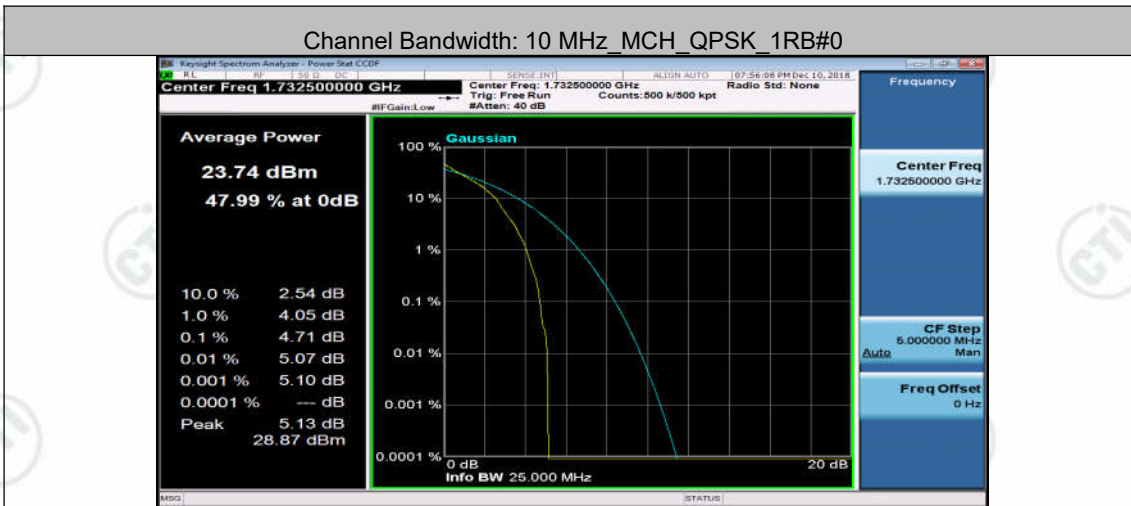

(Channel Bandwidth: 5 MHz) HCH_16QAM_12RB#6

(Channel Bandwidth: 5 MHz) HCH_16QAM_12RB#13

(Channel Bandwidth: 5 MHz) HCH_16QAM_25RB#0

(Channel Bandwidth:15 MHz) LCH_QPSK_1RB#0

(Channel Bandwidth:15 MHz) LCH_QPSK_1RB#37