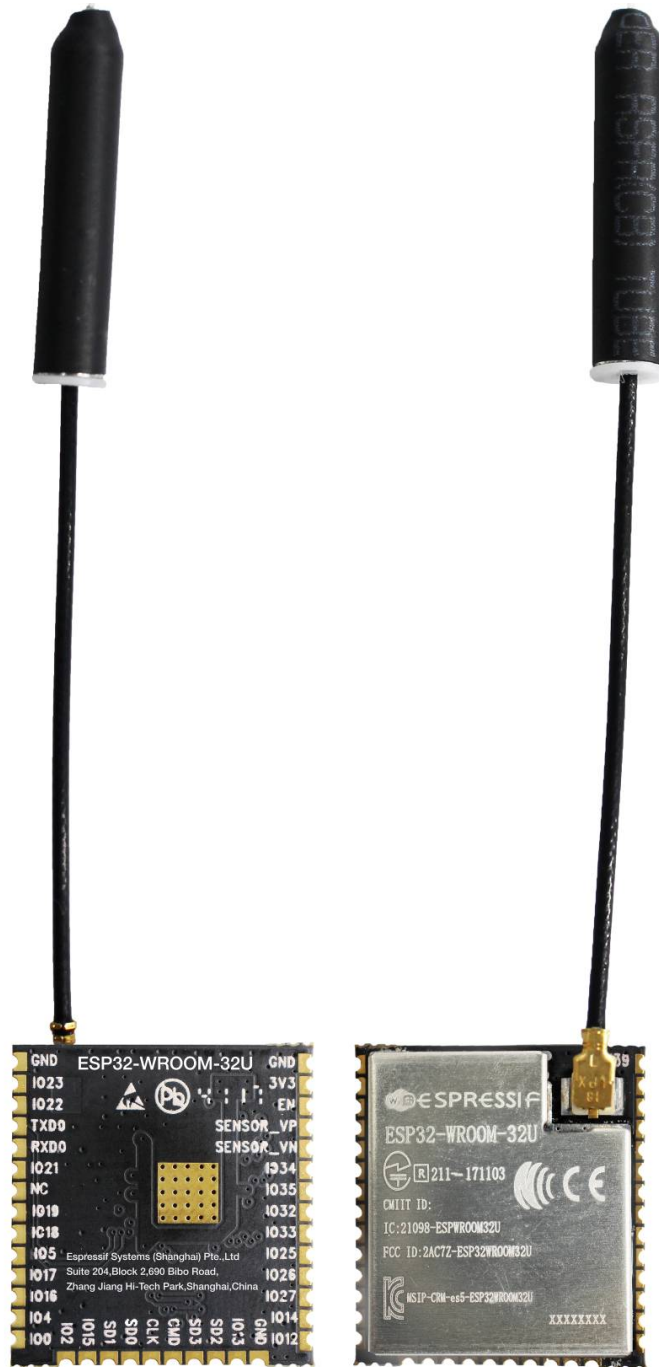

External Photo	
Company:	ESPRESSIF SYSTEMS (SHANGHAI) PTE LTD
FCC ID:	2AC7Z-ESP32WROOM32U

External Photo	
Company:	ESPRESSIF SYSTEMS (SHANGHAI) PTE LTD
FCC ID:	2AC7Z-ESP32WROOM32U

The device is unique 'antenna connector, and type is IPEX.