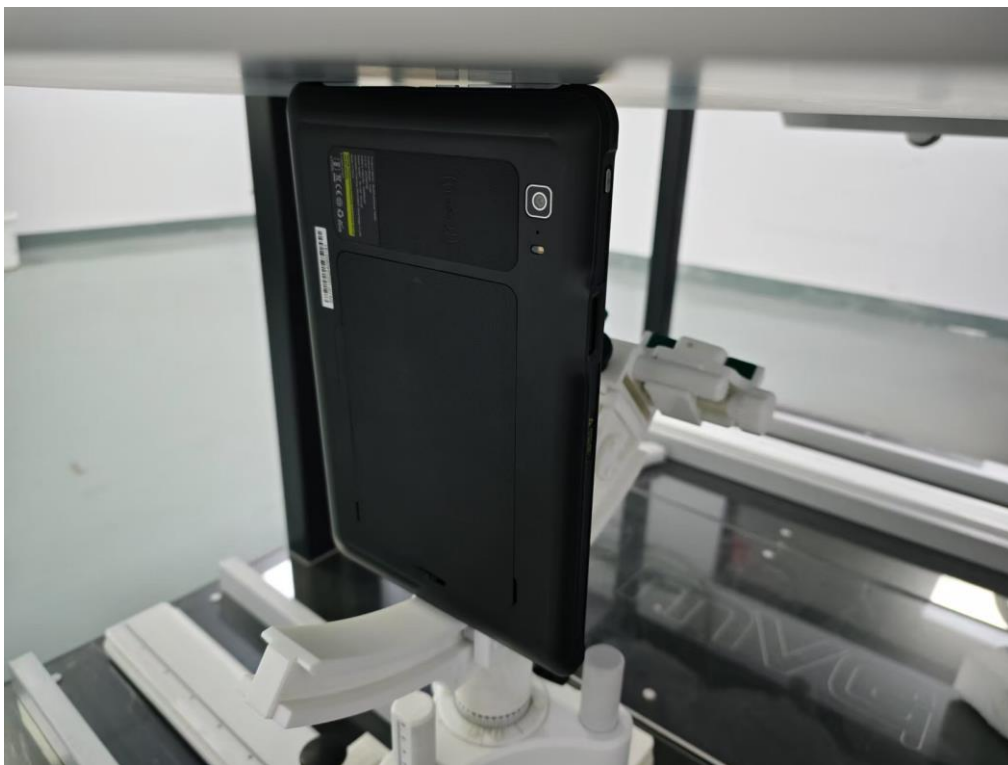

FCC ID_SAR Setup photos

Body Back side (separation distance is 0mm)

Body Left side (separation distance is 0mm)

Body Right side (separation distance is 0mm)

Body Top side (separation distance is 0mm)