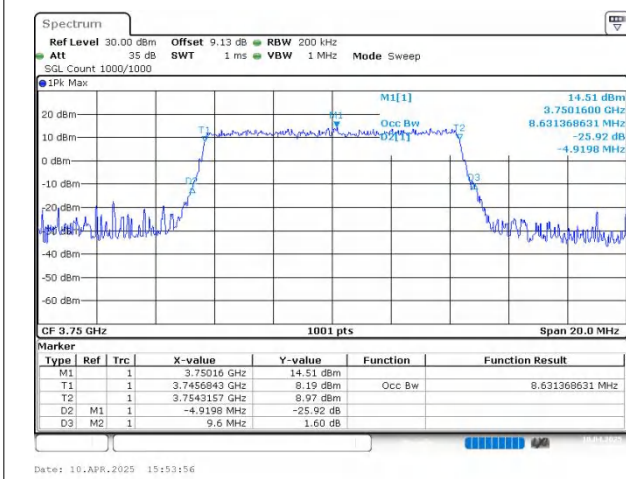

n78(3700-3800) SCS=30kHz DFT_BPSK BW=10MHz
Channel=650000 RB=24@0

n78(3700-3800) SCS=30kHz CP_QPSK BW=10MHz
Channel=650000 RB=24@0

n78(3700-3800) SCS=30kHz CP_16QAM BW=10MHz
Channel=650000 RB=24@0

n78(3700-3800) SCS=30kHz CP_64QAM BW=10MHz
Channel=650000 RB=24@0