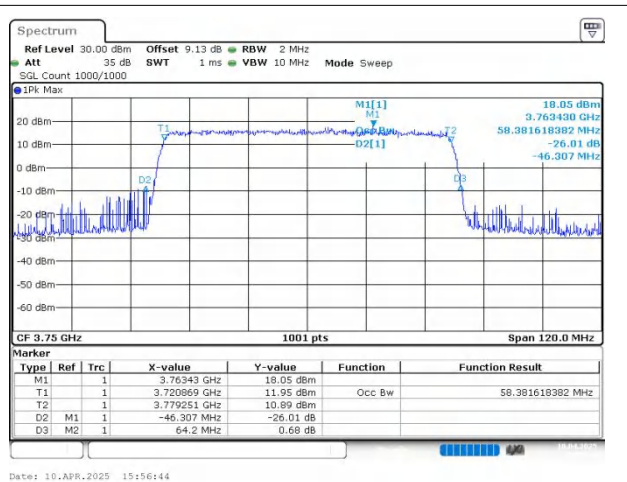

n78(3700-3800) SCS=30kHz CP_16QAM BW=60MHz
Channel=650000 RB=162@0