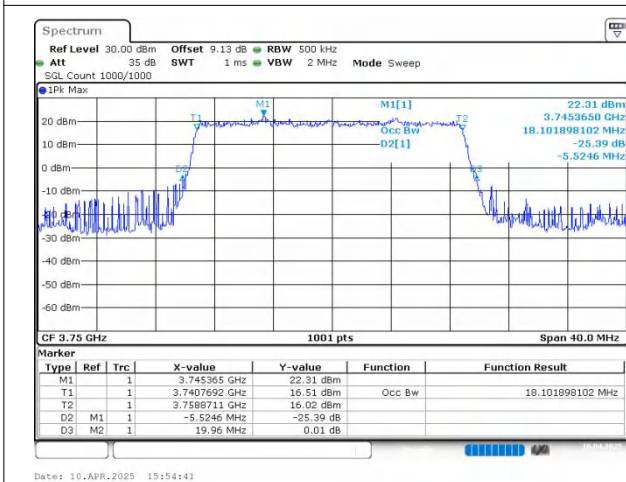

n78(3700-3800) SCS=30kHz CP_64QAM BW=15MHz
Channel=650000 RB=38@0

Date: 10.APR.2025 15:54:41

n78(3700-3800) SCS=30kHz DFT_BPSK BW=20MHz
Channel=650000 RB=50@0