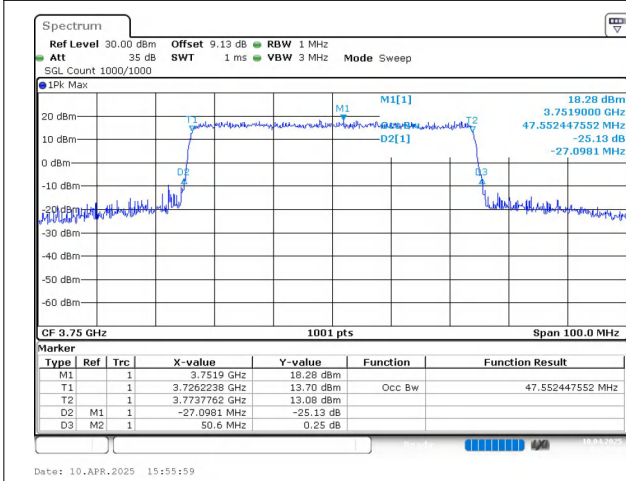

n78(3700-3800) SCS=30kHz CP_QPSK BW=50MHz
Channel=650000 RB=133@0

Date: 10.APR.2025 15:55:59

n78(3700-3800) SCS=30kHz CP_16QAM BW=50MHz
Channel=650000 RB=133@0

Date: 10.APR.2025 15:56:03

n78(3700-3800) SCS=30kHz CP_64QAM BW=50MHz
Channel=650000 RB=133@0