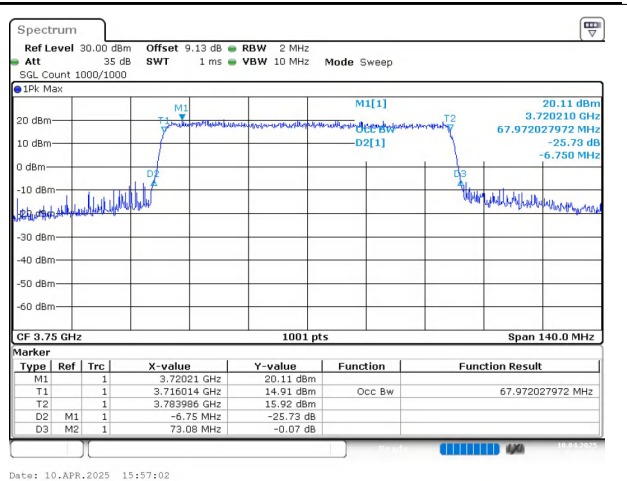

n78(3700-3800) SCS=30kHz CP_256QAM BW=60MHz
Channel=650000 RB=162@0