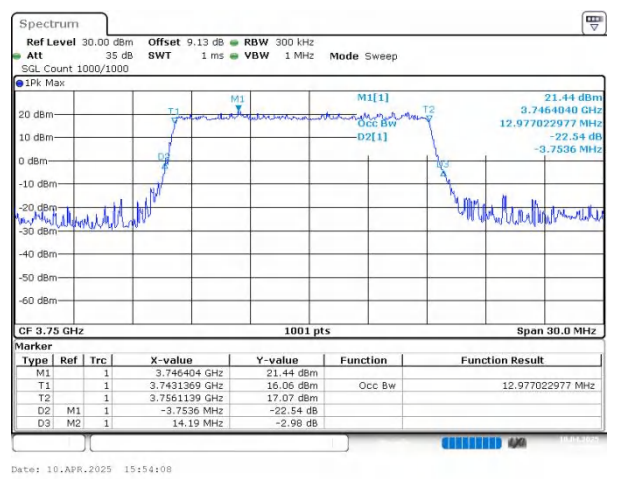

n78(3700-3800) SCS=30kHz CP_64QAM BW=10MHz
Channel=650000 RB=24@0