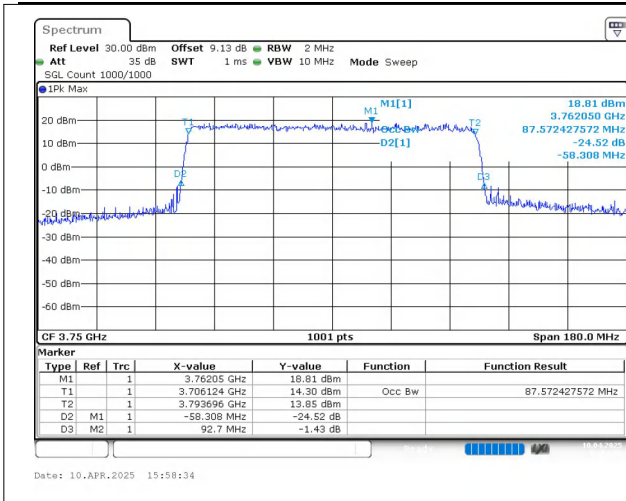

n78(3700-3800) SCS=30kHz DFT_BPSK BW=90MHz
Channel=650000 RB=243@0

Date: 10.APR.2025 15:58:34