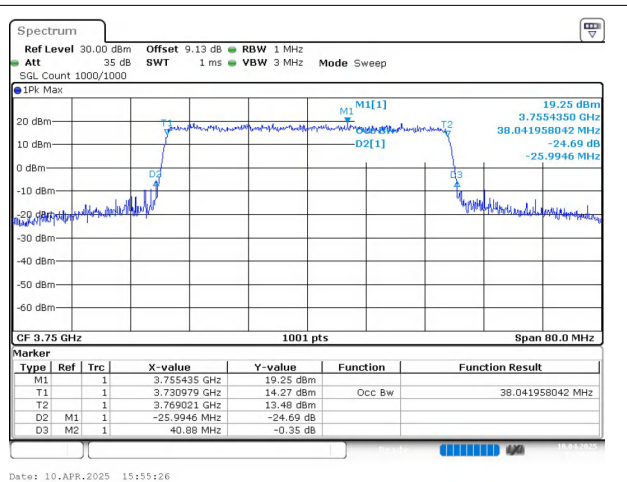

n78(3700-3800) SCS=30kHz DFT_BPSK BW=40MHz
Channel=650000 RB=100@0