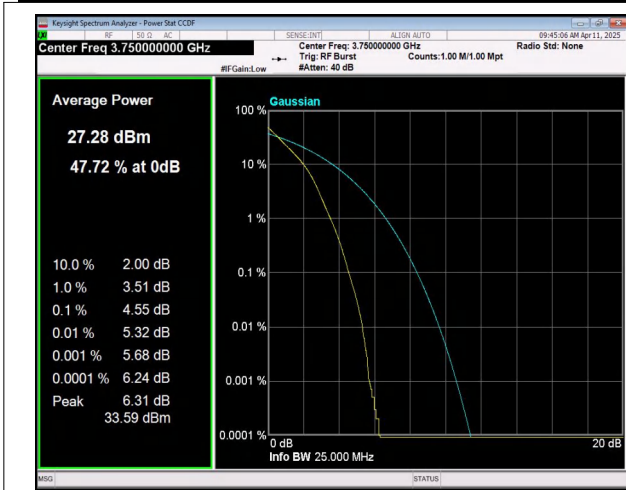

n78(3700-3800) SCS=30kHz DFT_BPSK BW=20MHz
Channel=650000 RB=50@0