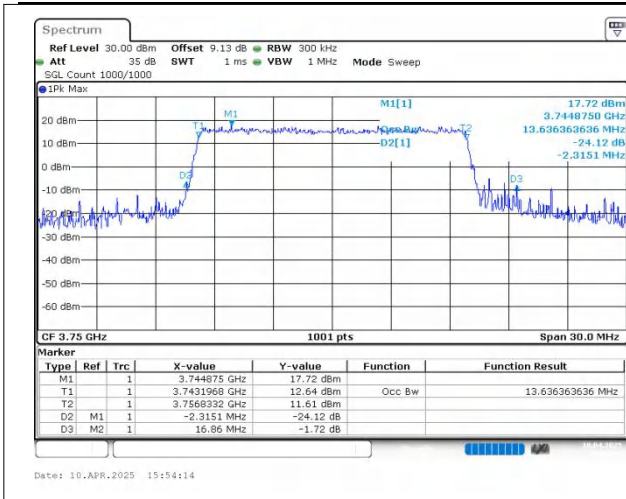

n78(3700-3800) SCS=30kHz CP_256QAM BW=10MHz
Channel=650000 RB=24@0

Date: 10.APR.2025 15:54:14