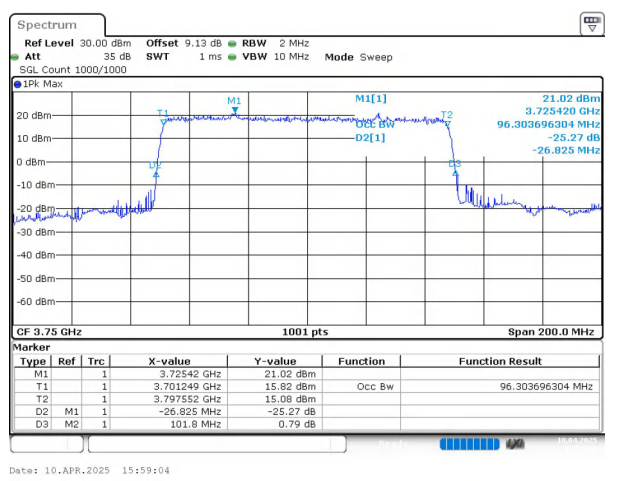

n78(3700-3800) SCS=30kHz CP_64QAM BW=90MHz
Channel=650000 RB=245@0

Date: 10.APR.2025 15:59:04