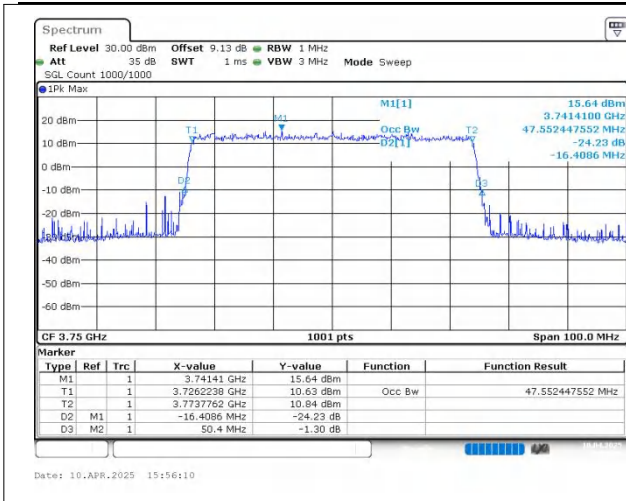

n78(3700-3800) SCS=30kHz CP_QPSK BW=50MHz
Channel=650000 RB=133@0

Date: 10.APR.2025 15:55:59

n78(3700-3800) SCS=30kHz CP_16QAM BW=50MHz
Channel=650000 RB=133@0

Date: 10.APR.2025 15:56:03

n78(3700-3800) SCS=30kHz CP_64QAM BW=50MHz
Channel=650000 RB=133@0