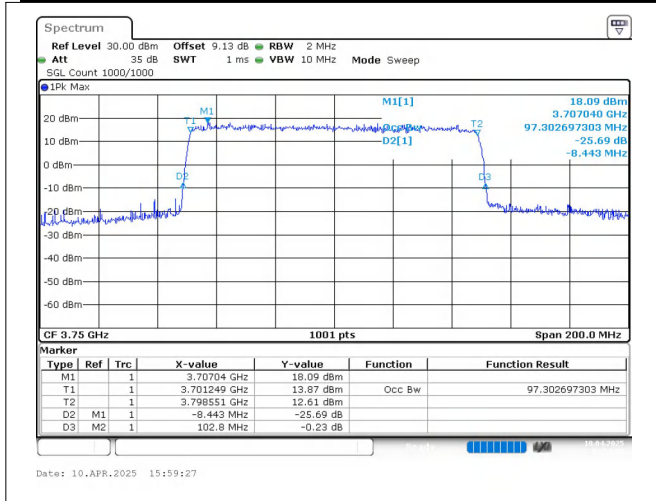

n78(3700-3800) SCS=30kHz DFT_BPSK BW=100MHz
Channel=650000 RB=270@0

Date: 10.APR.2025 15:59:13

n78(3700-3800) SCS=30kHz CP_QPSK BW=100MHz
Channel=650000 RB=273@0

Date: 10.APR.2025 15:59:20

n78(3700-3800) SCS=30kHz CP_16QAM BW=100MHz
Channel=650000 RB=273@0