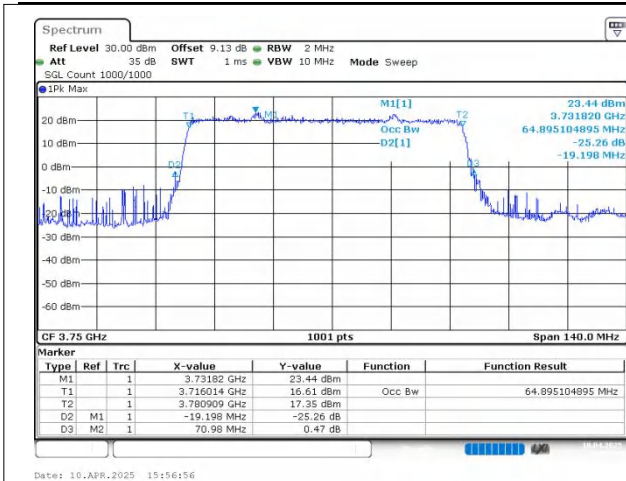

n78(3700-3800) SCS=30kHz CP_64QAM BW=60MHz
Channel=650000 RB=162@0