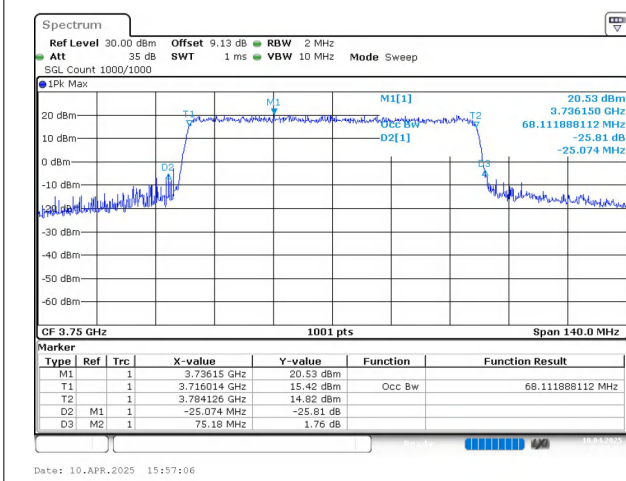

n78(3700-3800) SCS=30kHz CP_64QAM BW=60MHz
Channel=650000 RB=162@0

n78(3700-3800) SCS=30kHz CP_256QAM BW=60MHz
Channel=650000 RB=162@0

n78(3700-3800) SCS=30kHz DFT_BPSK BW=70MHz
Channel=650000 RB=180@0

n78(3700-3800) SCS=30kHz CP_QPSK BW=70MHz
Channel=650000 RB=189@0