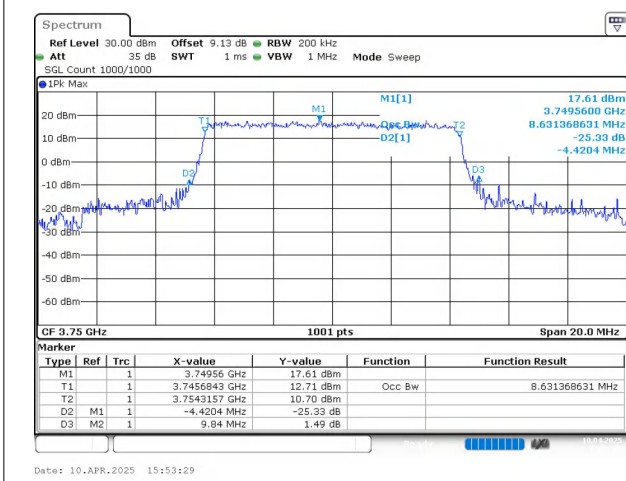

n78(3700-3800) SCS=30kHz DFT_BPSK BW=10MHz
Channel=650000 RB=24@0