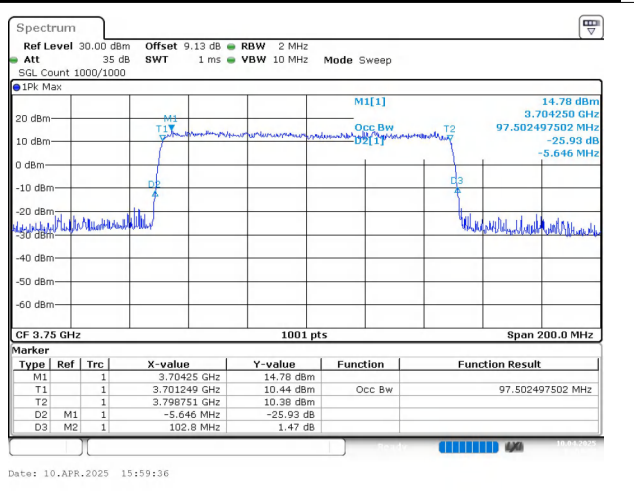

n78(3700-3800) SCS=30kHz CP_16QAM BW=100MHz
Channel=650000 RB=273@0

n78(3700-3800) SCS=30kHz CP_256QAM BW=100MHz
Channel=650000 RB=273@0