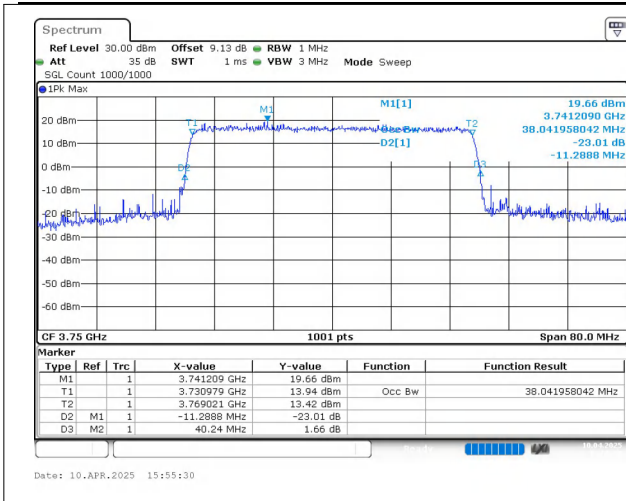

n78(3700-3800) SCS=30kHz CP_QPSK BW=40MHz
Channel=650000 RB=106@0

Date: 10.APR.2025 15:55:30