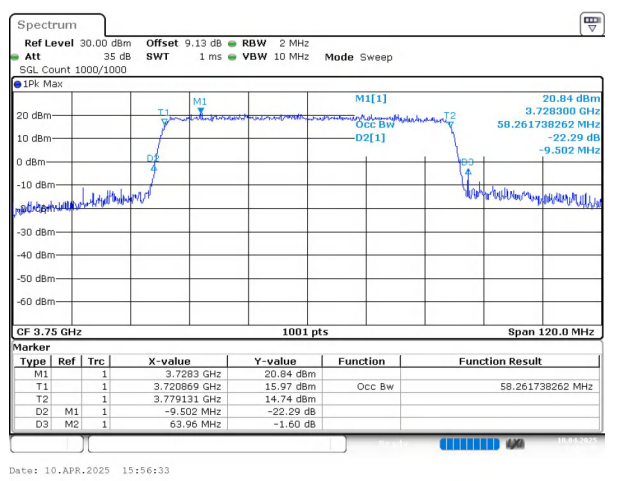

n78(3700-3800) SCS=30kHz DFT_BPSK BW=60MHz
Channel=650000 RB=162@0