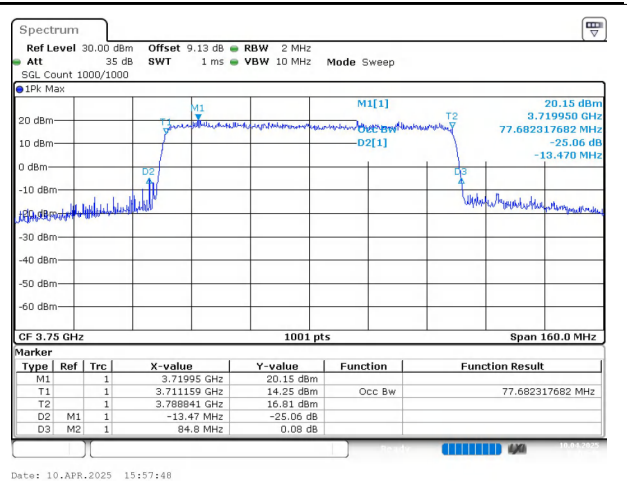

n78(3700-3800) SCS=30kHz DFT_BPSK BW=80MHz
Channel=650000 RB=216@0

Date: 10.APR.2025 15:57:48