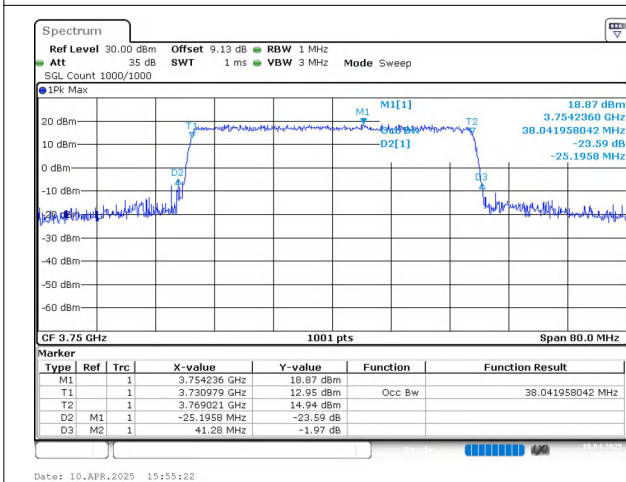

n78(3700-3800) SCS=30kHz CP_16QAM BW=20MHz
Channel=650000 RB=51@0

n78(3700-3800) SCS=30kHz CP_64QAM BW=20MHz
Channel=650000 RB=51@0

n78(3700-3800) SCS=30kHz CP_256QAM BW=20MHz
Channel=650000 RB=51@0

n78(3700-3800) SCS=30kHz DFT_BPSK BW=40MHz
Channel=650000 RB=100@0