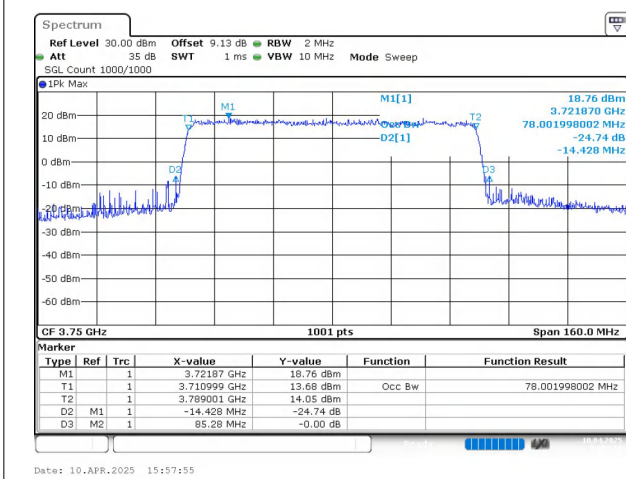

n78(3700-3800) SCS=30kHz CP_QPSK BW=80MHz
Channel=650000 RB=217@0

Date: 10.APR.2025 15:57:55