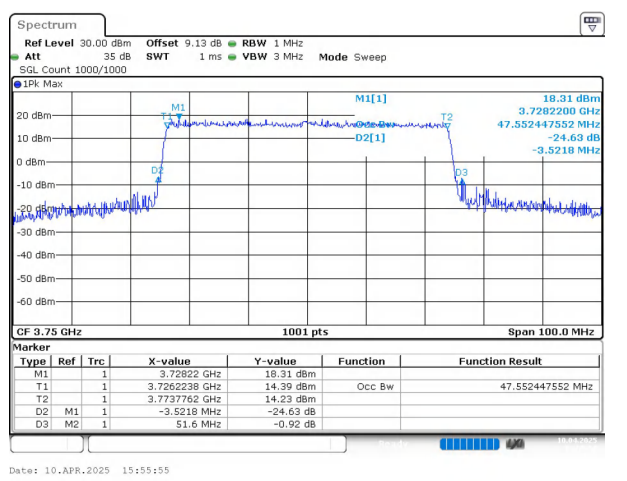

n78(3700-3800) SCS=30kHz CP_256QAM BW=40MHz
Channel=650000 RB=106@0

Date: 10.APR.2025 15:55:55