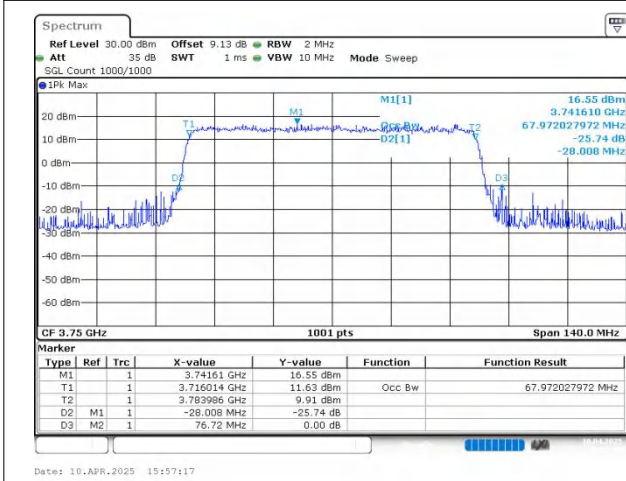

n78(3700-3800) SCS=30kHz CP_16QAM BW=70MHz
Channel=650000 RB=189@0