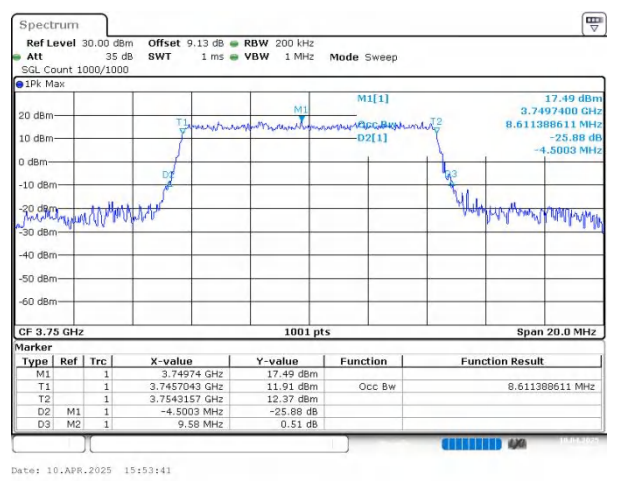

n78(3700-3800) SCS=30kHz CP_QPSK BW=10MHz
Channel=650000 RB=24@0