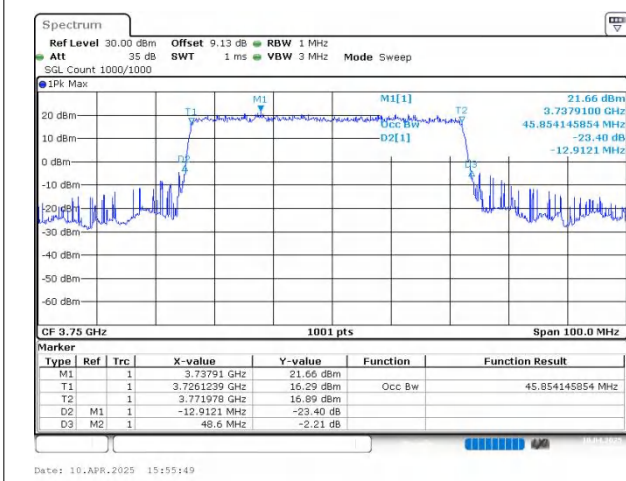

n78(3700-3800) SCS=30kHz CP_64QAM BW=40MHz
Channel=650000 RB=106@0

Date: 10.APR.2025 15:55:49