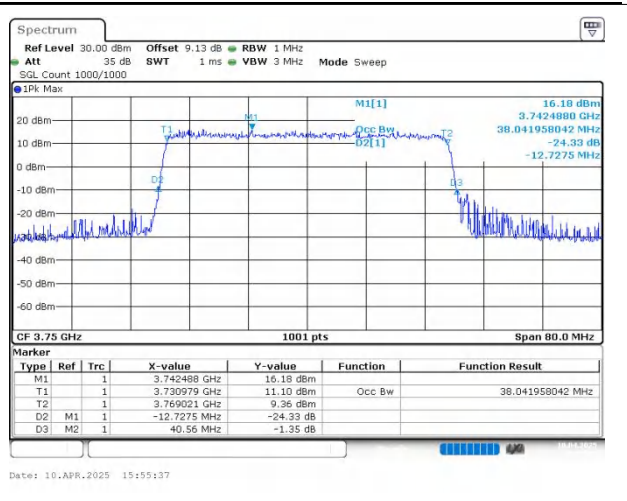

n78(3700-3800) SCS=30kHz CP_QPSK BW=40MHz
Channel=650000 RB=106@0

n78(3700-3800) SCS=30kHz CP_16QAM BW=40MHz
Channel=650000 RB=106@0

Date: 10.APR.2025 15:55:30

n78(3700-3800) SCS=30kHz CP_64QAM BW=40MHz
Channel=650000 RB=106@0