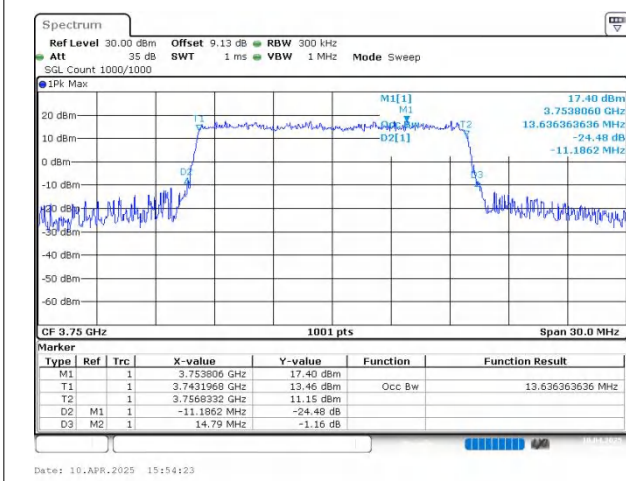

n78(3700-3800) SCS=30kHz CP_QPSK BW=15MHz
Channel=650000 RB=38@0

Date: 10.APR.2025 15:54:23