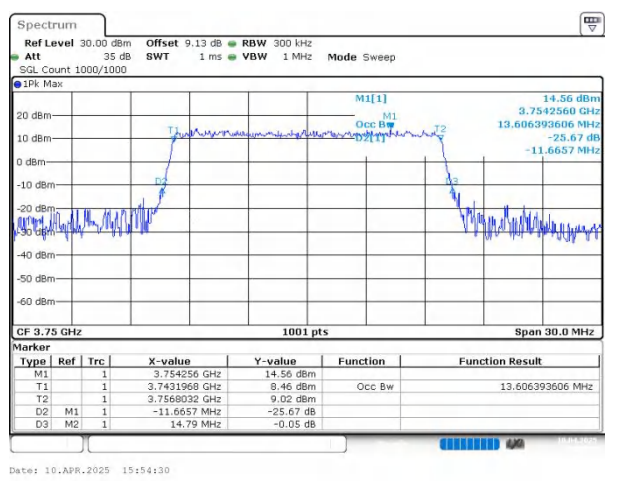

n78(3700-3800) SCS=30kHz CP_16QAM BW=15MHz
Channel=650000 RB=38@0

Date: 10.APR.2025 15:54:30