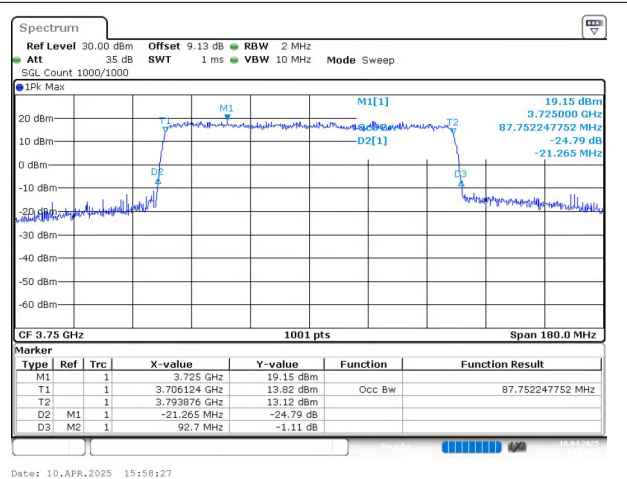

n78(3700-3800) SCS=30kHz CP_256QAM BW=80MHz
Channel=650000 RB=217@0

Date: 10.APR.2025 15:58:27