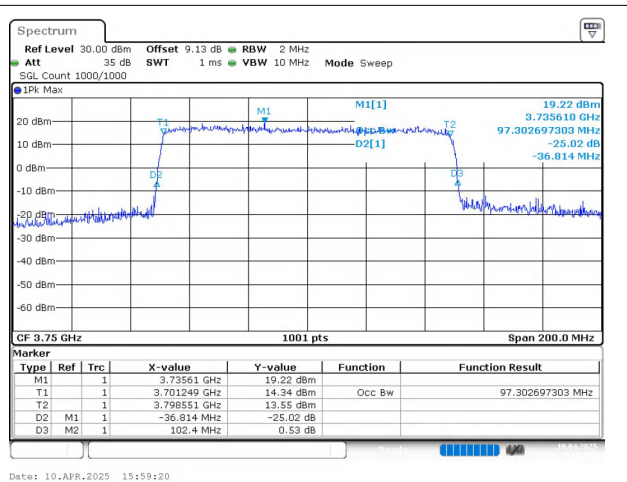

n78(3700-3800) SCS=30kHz DFT_BPSK BW=100MHz
Channel=650000 RB=270@0

Date: 10.APR.2025 15:59:13

n78(3700-3800) SCS=30kHz CP_QPSK BW=100MHz
Channel=650000 RB=273@0

Date: 10.APR.2025 15:59:20

n78(3700-3800) SCS=30kHz CP_16QAM BW=100MHz
Channel=650000 RB=273@0