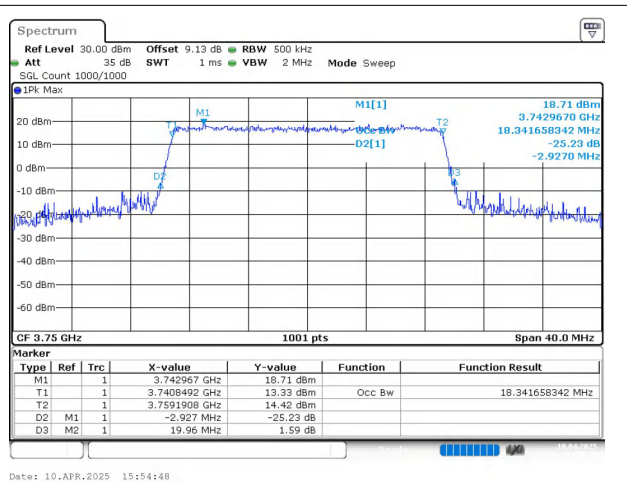

n78(3700-3800) SCS=30kHz CP_256QAM BW=15MHz
Channel=650000 RB=38@0

Date: 10.APR.2025 15:54:48