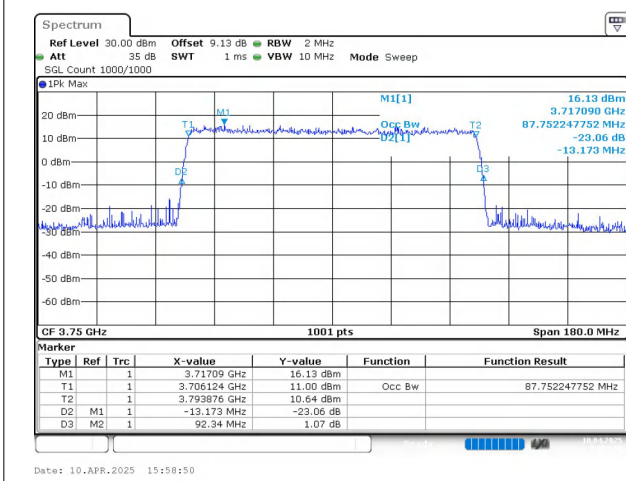

n78(3700-3800) SCS=30kHz CP_16QAM BW=90MHz
Channel=650000 RB=245@0

Date: 10.APR.2025 15:58:50