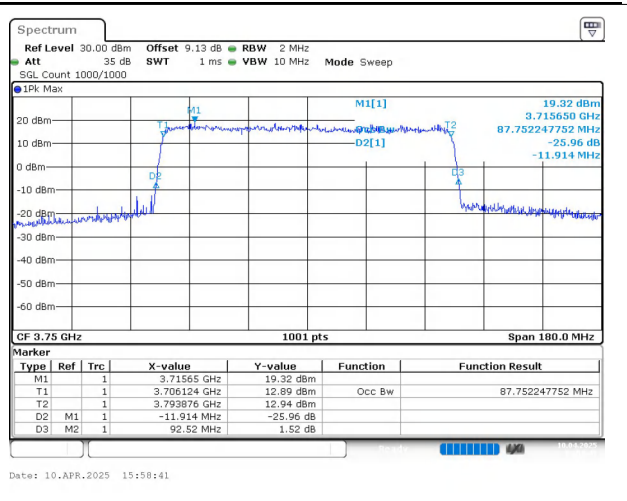

n78(3700-3800) SCS=30kHz CP_QPSK BW=90MHz
Channel=650000 RB=245@0

Date: 10.APR.2025 15:58:41