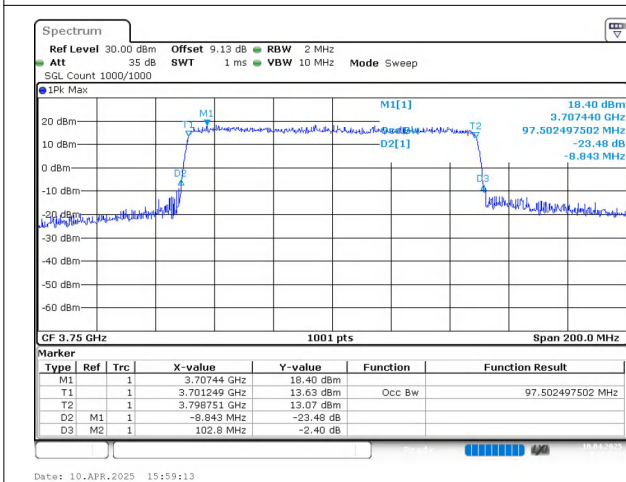

n78(3700-3800) SCS=30kHz DFT_BPSK BW=100MHz
Channel=650000 RB=270@0

Date: 10.APR.2025 15:59:13

n78(3700-3800) SCS=30kHz CP_QPSK BW=100MHz
Channel=650000 RB=273@0

Date: 10.APR.2025 15:59:20

n78(3700-3800) SCS=30kHz CP_16QAM BW=100MHz
Channel=650000 RB=273@0