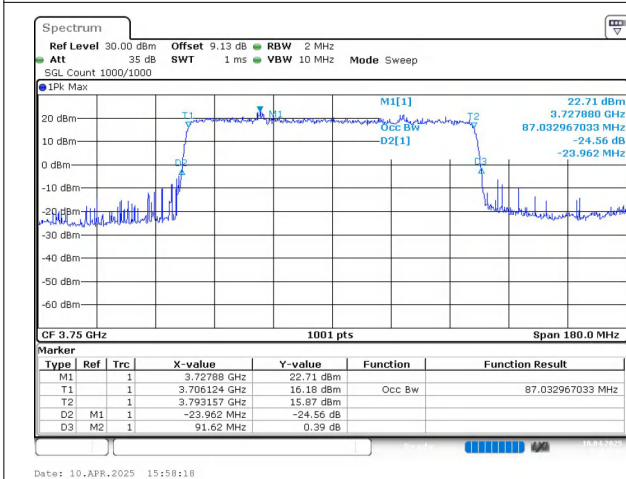

n78(3700-3800) SCS=30kHz CP_64QAM BW=80MHz
Channel=650000 RB=217@0

Date: 10.APR.2025 15:58:18