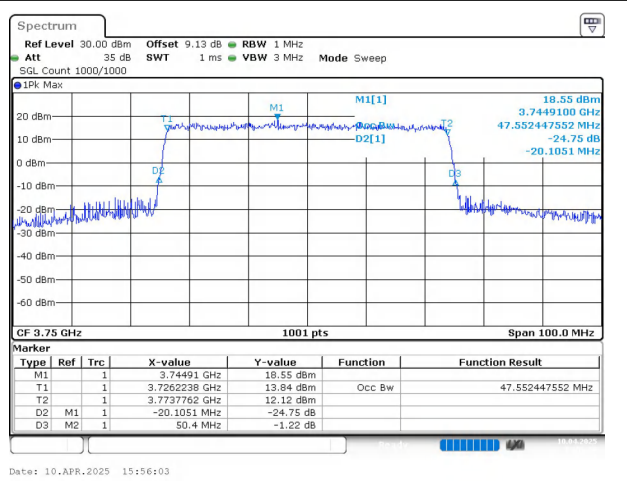

n78(3700-3800) SCS=30kHz CP_QPSK BW=50MHz
Channel=650000 RB=133@0

Date: 10.APR.2025 15:56:03