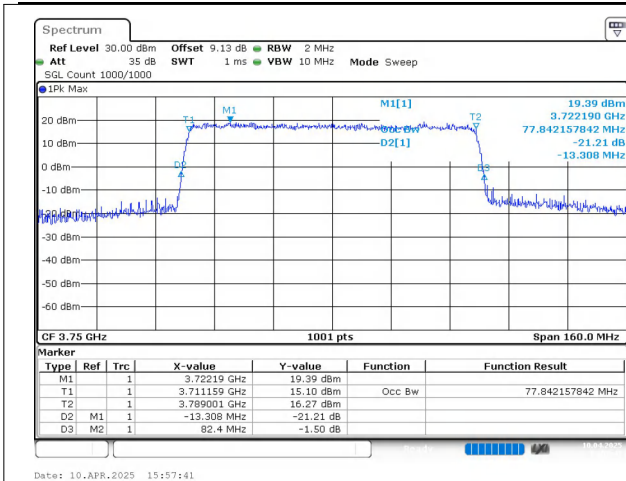

n78(3700-3800) SCS=30kHz CP_16QAM BW=70MHz
Channel=650000 RB=189@0

n78(3700-3800) SCS=30kHz CP_64QAM BW=70MHz
Channel=650000 RB=189@0

n78(3700-3800) SCS=30kHz CP_256QAM BW=70MHz
Channel=650000 RB=189@0

n78(3700-3800) SCS=30kHz DFT_BPSK BW=80MHz
Channel=650000 RB=216@0