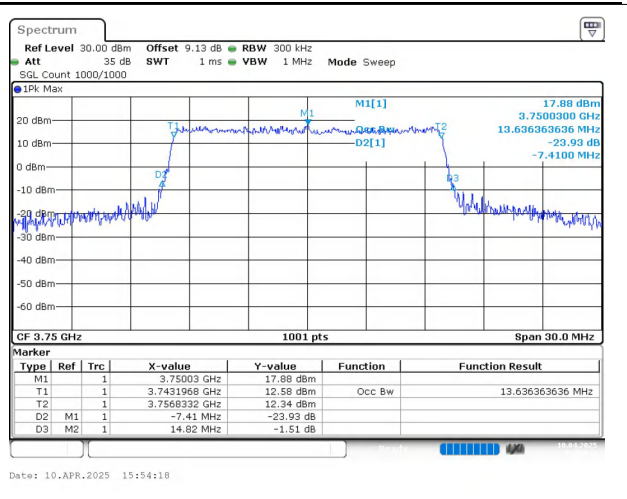

n78(3700-3800) SCS=30kHz CP_256QAM BW=10MHz
Channel=650000 RB=24@0

n78(3700-3800) SCS=30kHz DFT_BPSK BW=15MHz
Channel=650000 RB=36@0

Date: 10.APR.2025 15:54:14

n78(3700-3800) SCS=30kHz CP_QPSK BW=15MHz
Channel=650000 RB=38@0