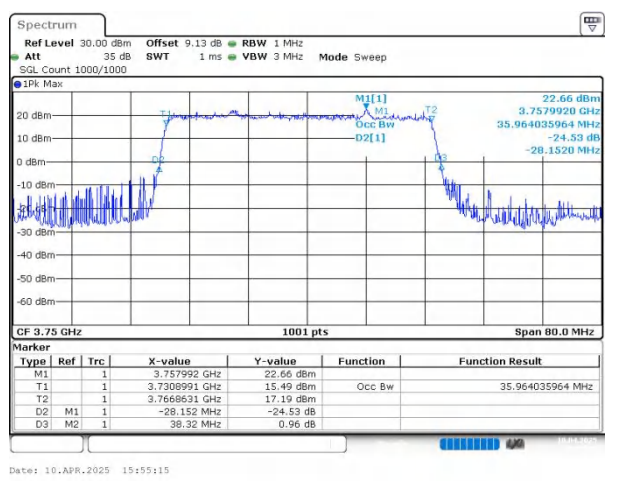

n78(3700-3800) SCS=30kHz CP_64QAM BW=20MHz
Channel=650000 RB=51@0