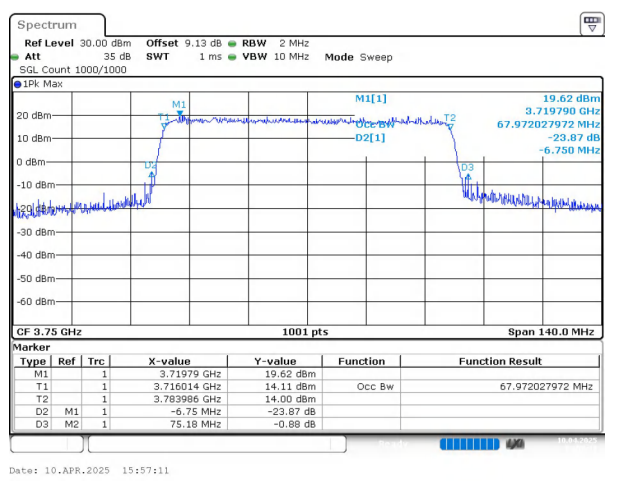

n78(3700-3800) SCS=30kHz CP_QPSK BW=70MHz
Channel=650000 RB=189@0