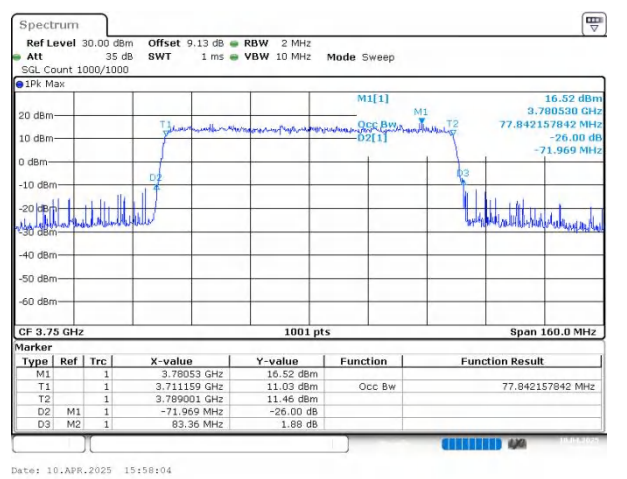

Date: 10.APR.2025 15:57:41

Date: 10.APR.2025 15:57:48

n78(3700-3800) SCS=30kHz CP_QPSK BW=80MHz
Channel=650000 RB=217@0

n78(3700-3800) SCS=30kHz CP_16QAM BW=80MHz
Channel=650000 RB=217@0

Date: 10.APR.2025 15:57:55