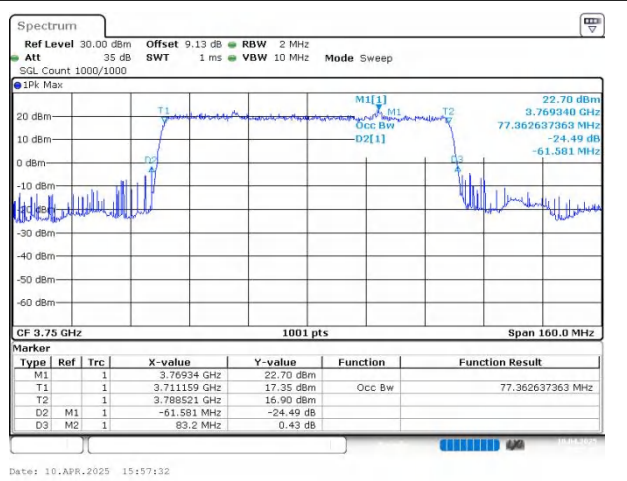

n78(3700-3800) SCS=30kHz CP_64QAM BW=70MHz
Channel=650000 RB=189@0