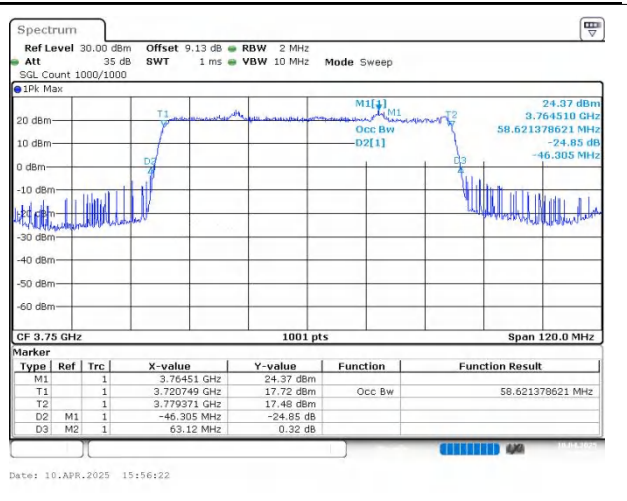

n78(3700-3800) SCS=30kHz CP_64QAM BW=50MHz
Channel=650000 RB=133@0