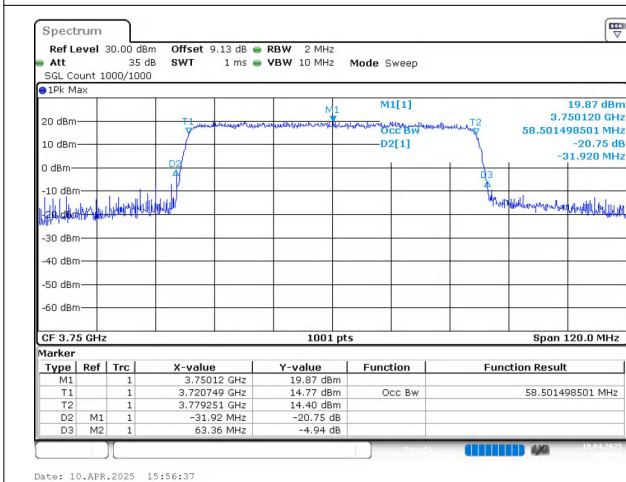

n78(3700-3800) SCS=30kHz CP_256QAM BW=50MHz
Channel=650000 RB=133@0

n78(3700-3800) SCS=30kHz DFT_BPSK BW=60MHz
Channel=650000 RB=162@0

n78(3700-3800) SCS=30kHz CP_QPSK BW=60MHz
Channel=650000 RB=162@0

n78(3700-3800) SCS=30kHz CP_16QAM BW=60MHz
Channel=650000 RB=162@0