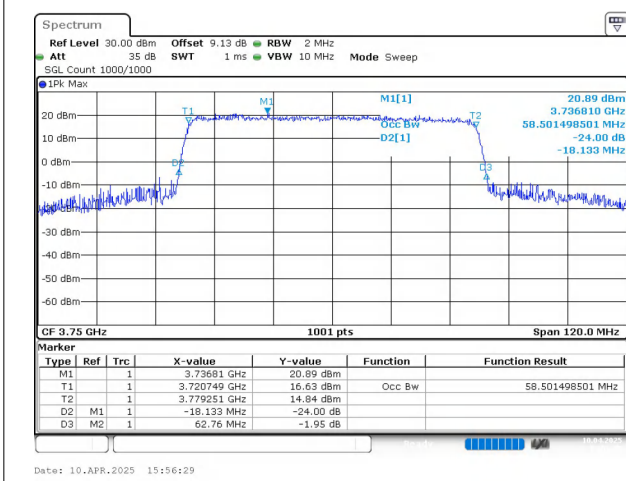

n78(3700-3800) SCS=30kHz CP_256QAM BW=50MHz
Channel=650000 RB=133@0