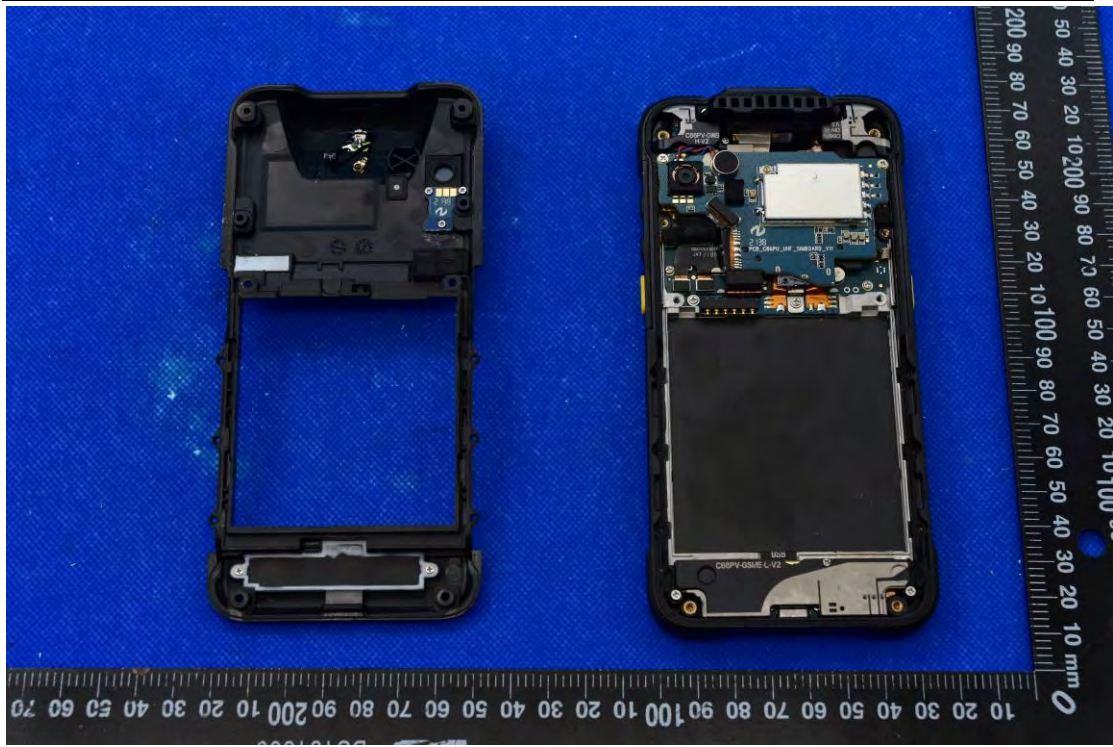

FCC ID: 2AC6AC66W

MODEL NAME: C66

Internal Photos

1. EUT uncover view

2. Antenna view