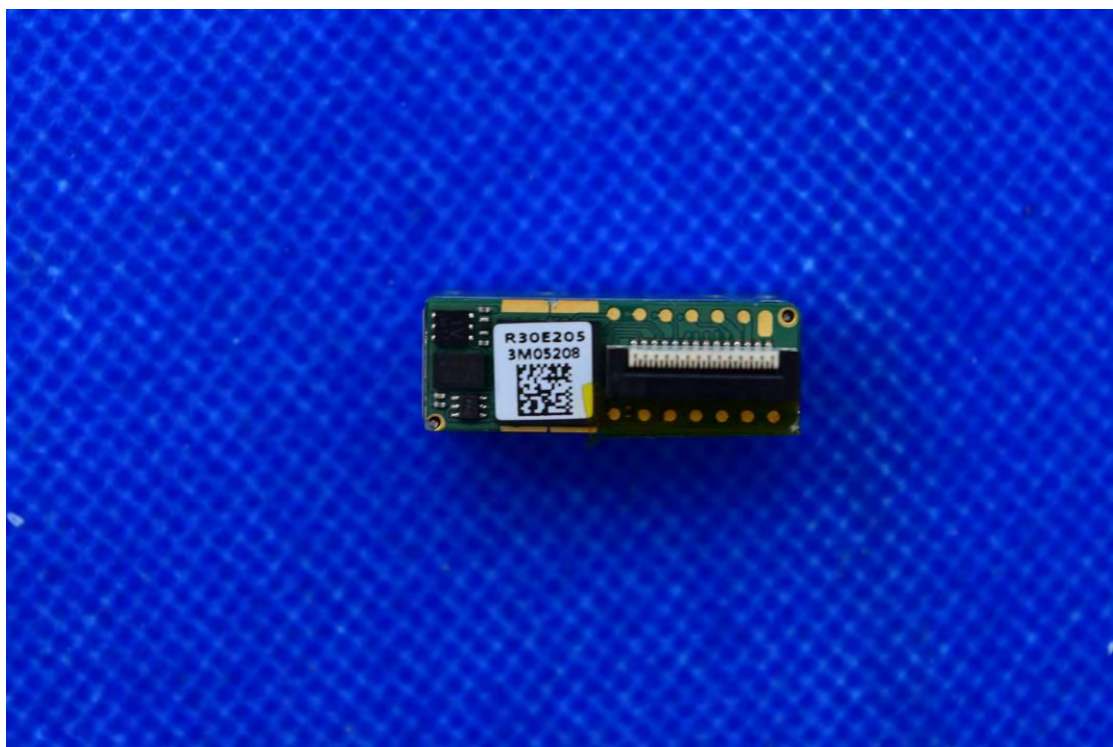

FCC ID: 2AC6AC66W

MODEL NAME: C66

Internal Photos

1. EUT uncover view

2. Antenna view