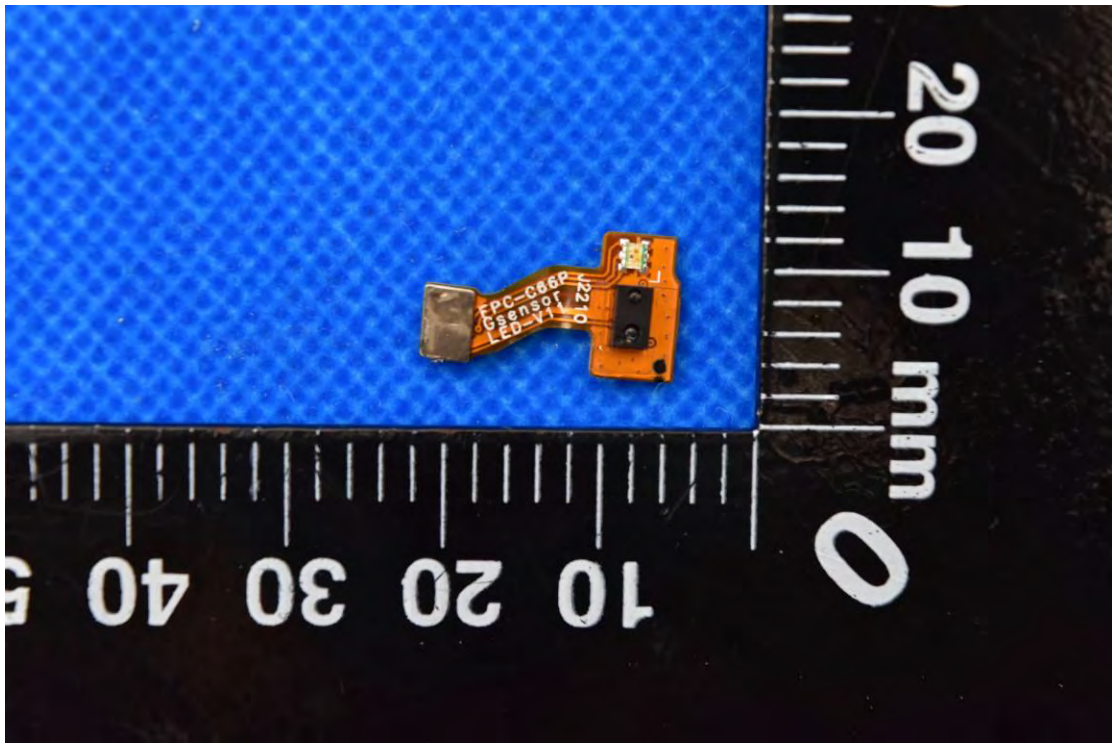

FCC ID: 2AC6AC66W

MODEL NAME: C66

Internal Photos

1. EUT uncover view

2. Antenna view