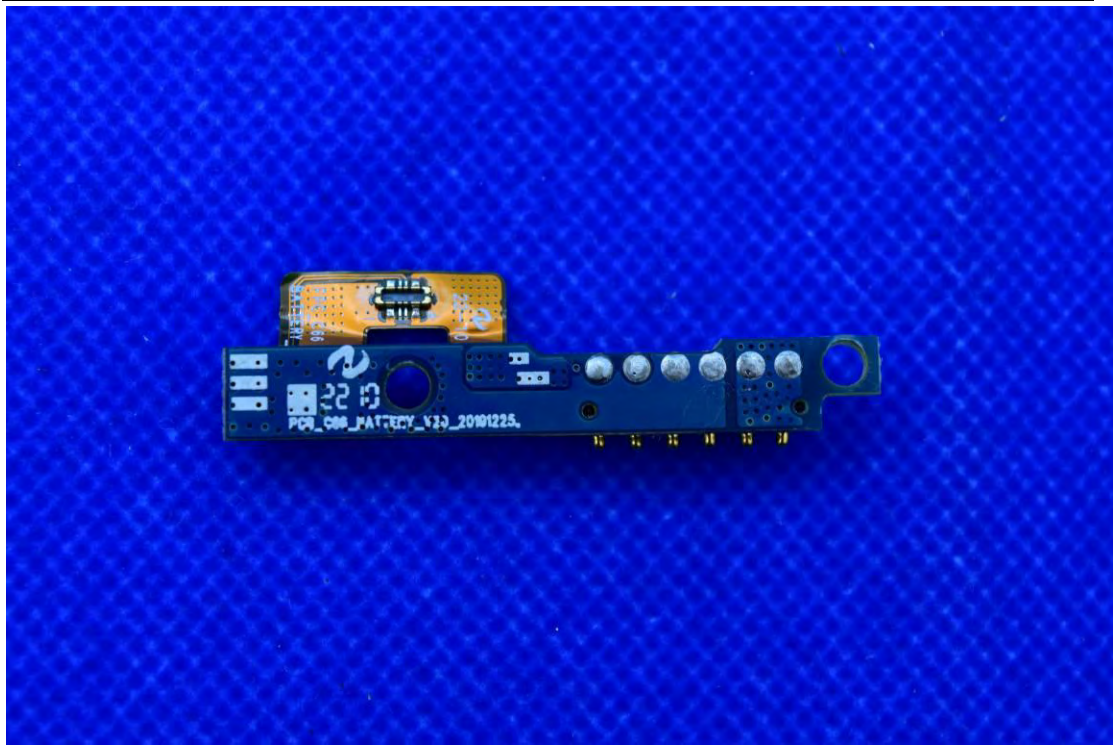

FCC ID: 2AC6AC66W

MODEL NAME: C66

Internal Photos

1. EUT uncover view

2. Antenna view