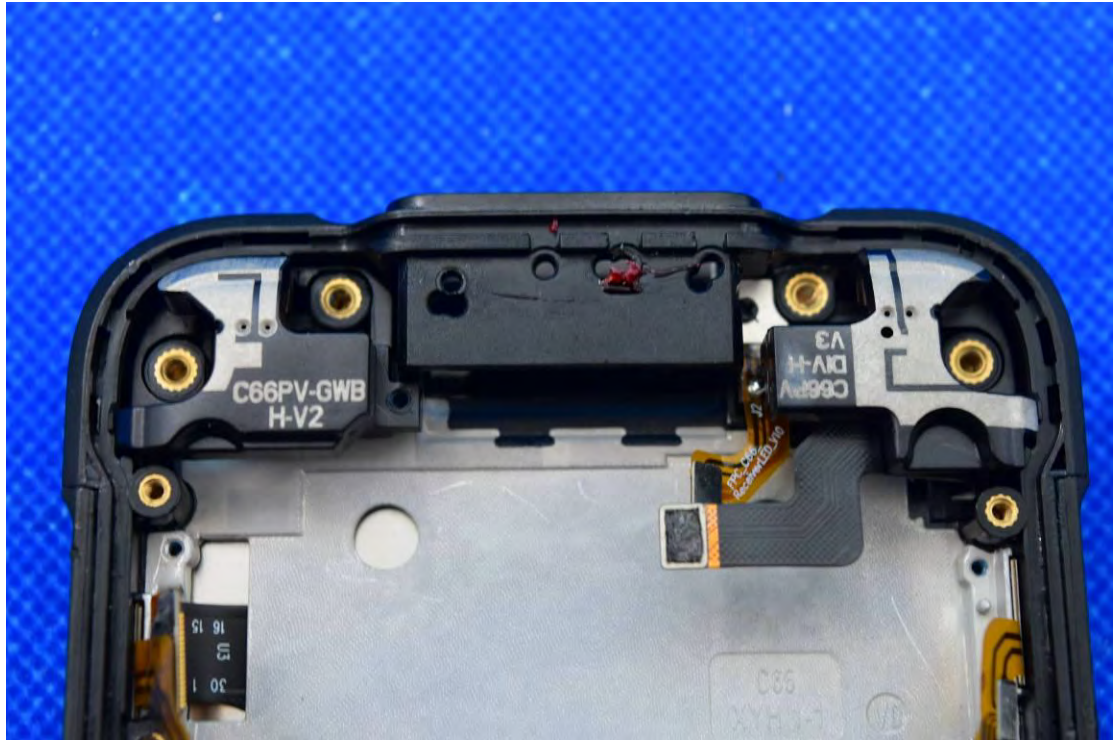

FCC ID: 2AC6AC66W

MODEL NAME: C66

Internal Photos

1. EUT uncover view

2. Antenna view