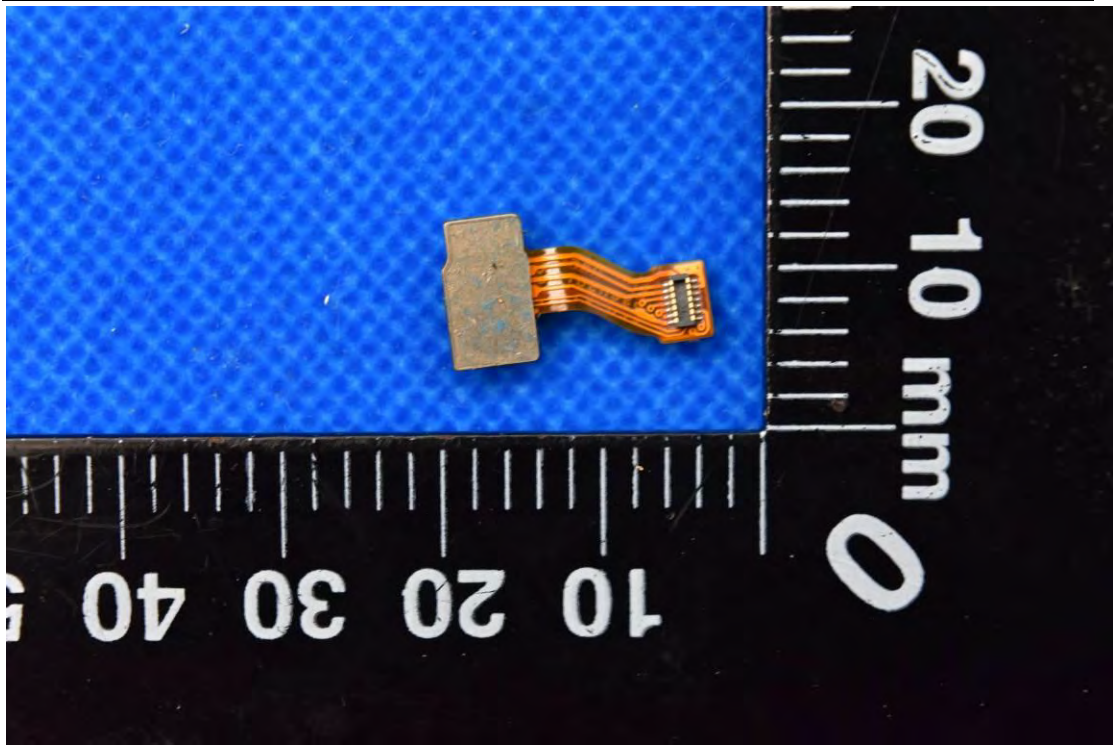

FCC ID: 2AC6AC66W

MODEL NAME: C66

Internal Photos

1. EUT uncover view

2. Antenna view