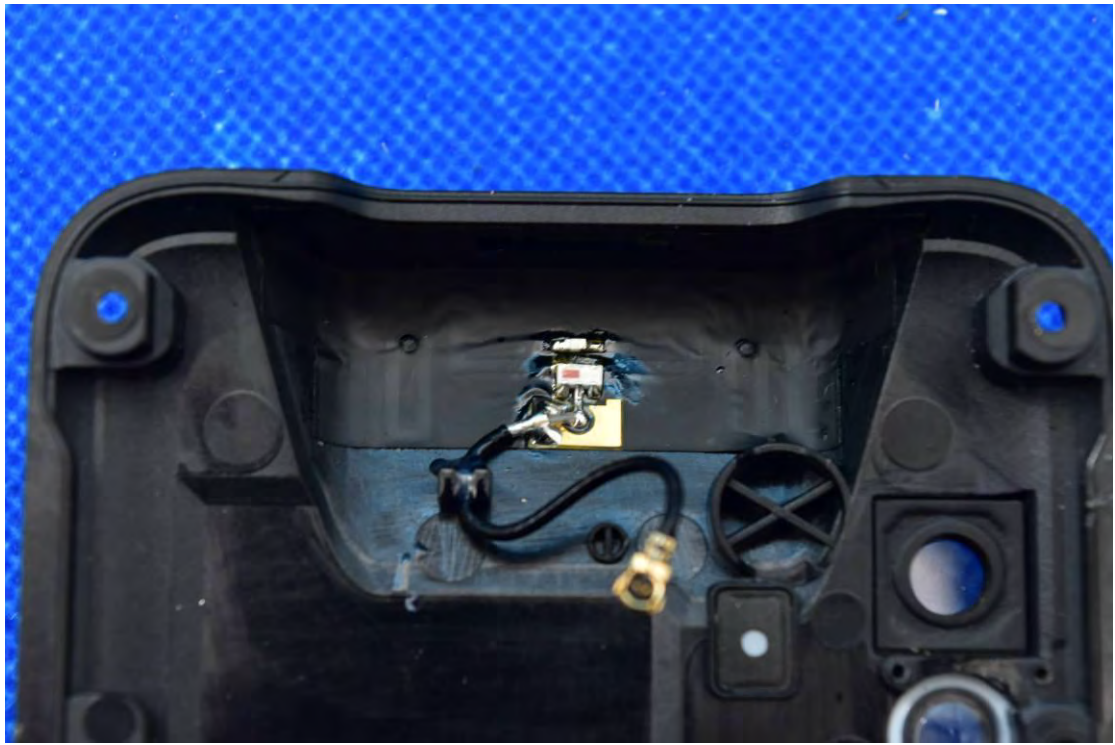

FCC ID: 2AC6AC66W

MODEL NAME: C66

Internal Photos

1. EUT uncover view

2. Antenna view