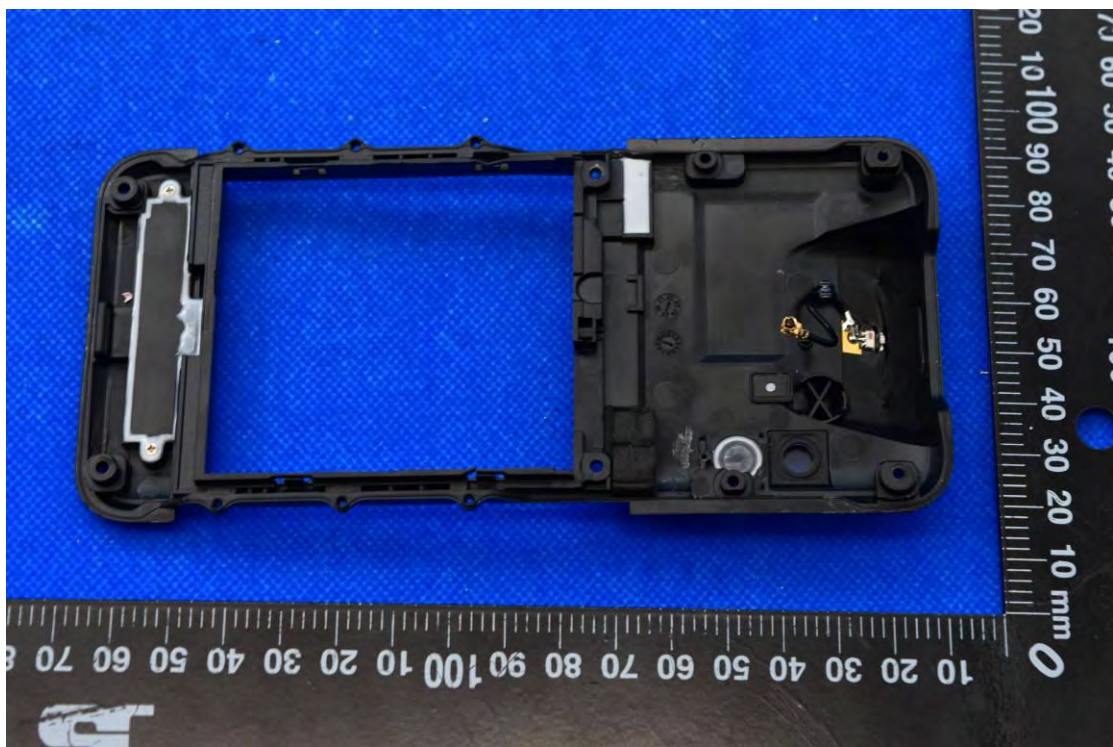

FCC ID: 2AC6AC66W

MODEL NAME: C66

Internal Photos

1. EUT uncover view

2. Antenna view