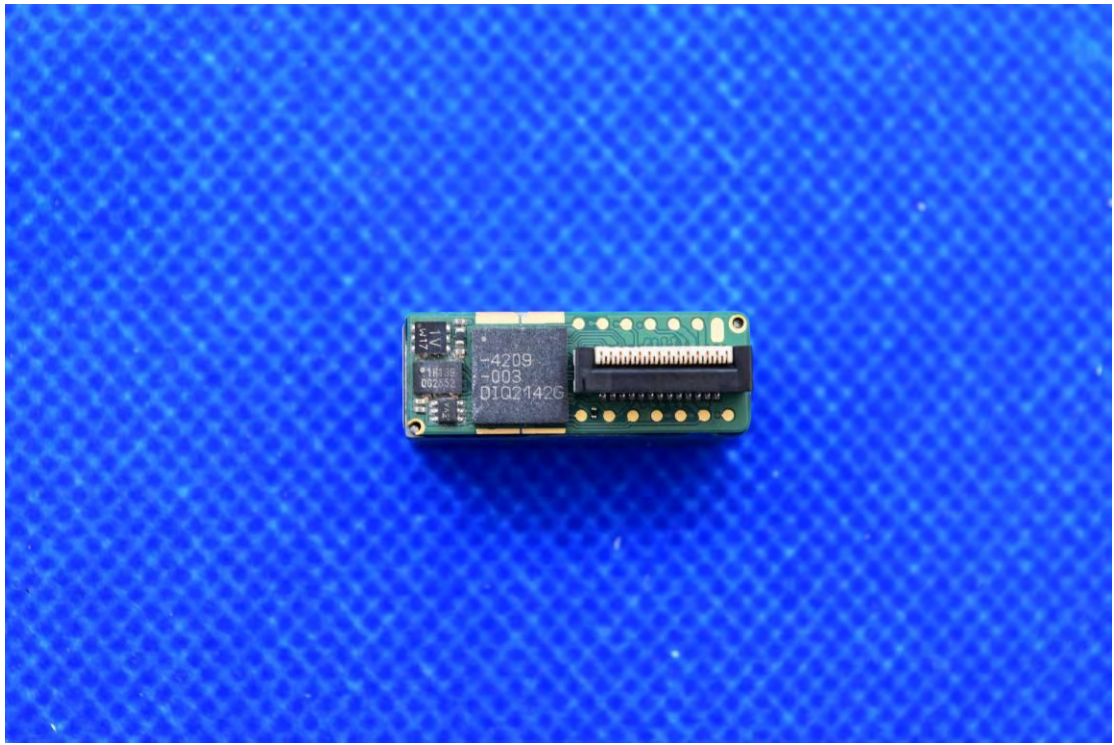

FCC ID: 2AC6AC66W

MODEL NAME: C66

Internal Photos

1. EUT uncover view

2. Antenna view