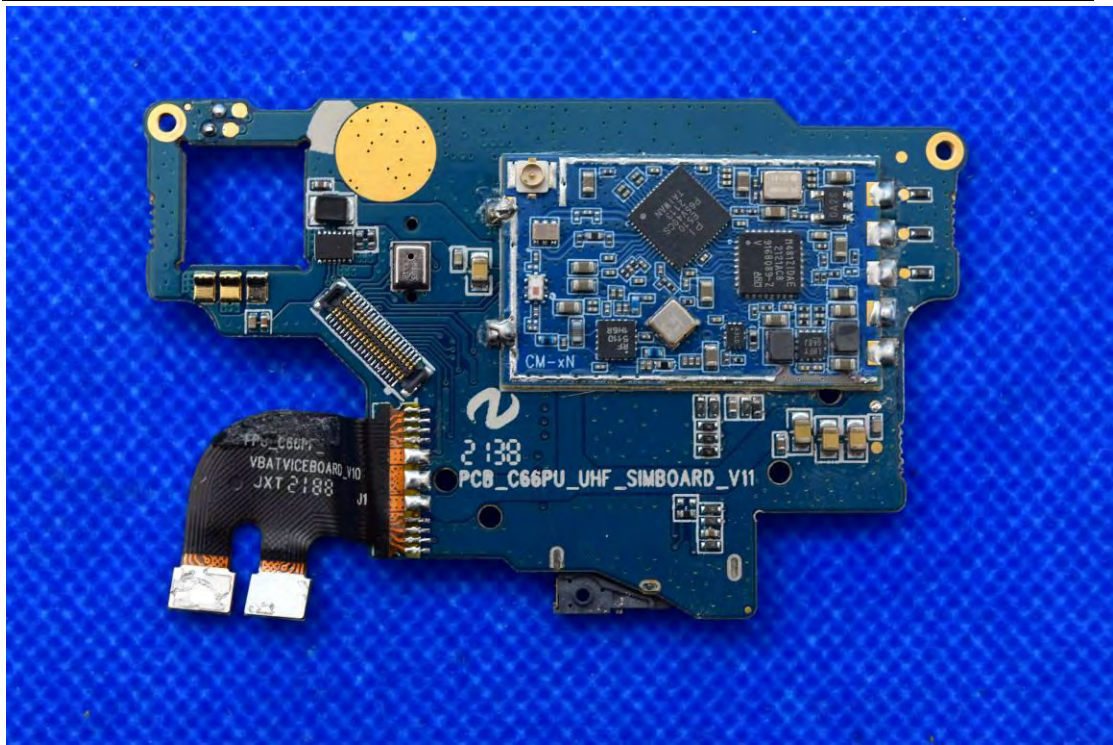

FCC ID: 2AC6AC66W

MODEL NAME: C66

Internal Photos

1. EUT uncover view

2. Antenna view