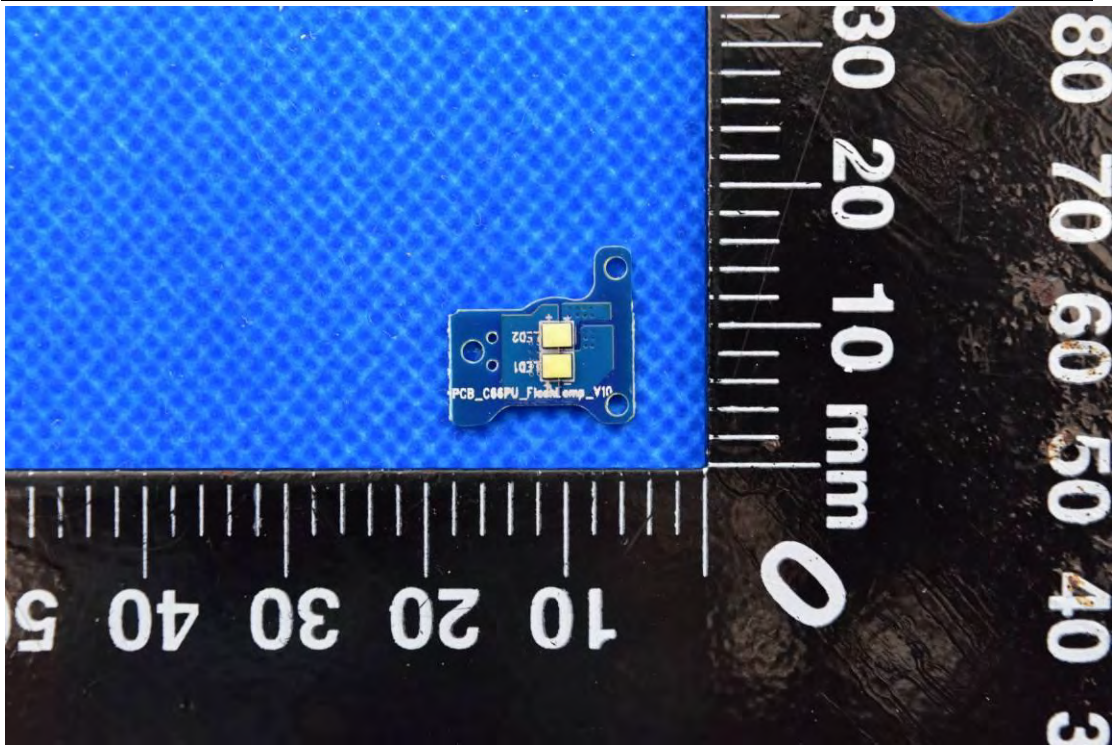

FCC ID: 2AC6AC66W

MODEL NAME: C66

Internal Photos

1. EUT uncover view

2. Antenna view