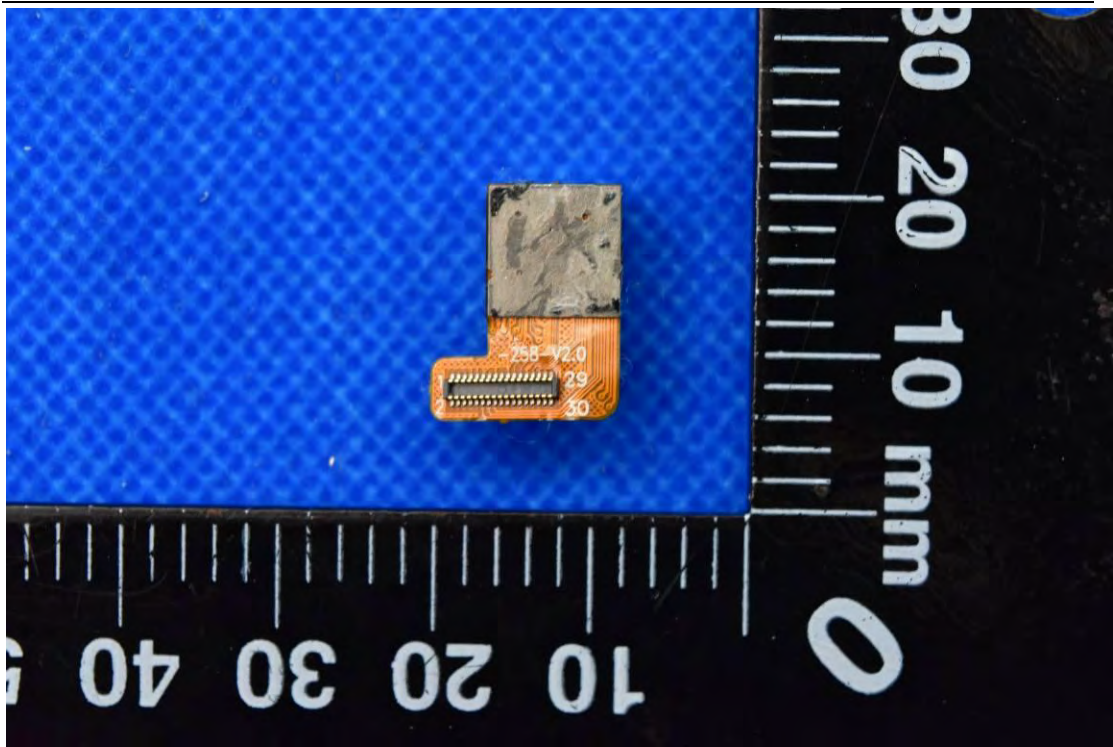

FCC ID: 2AC6AC66W

MODEL NAME: C66

Internal Photos

1. EUT uncover view

2. Antenna view