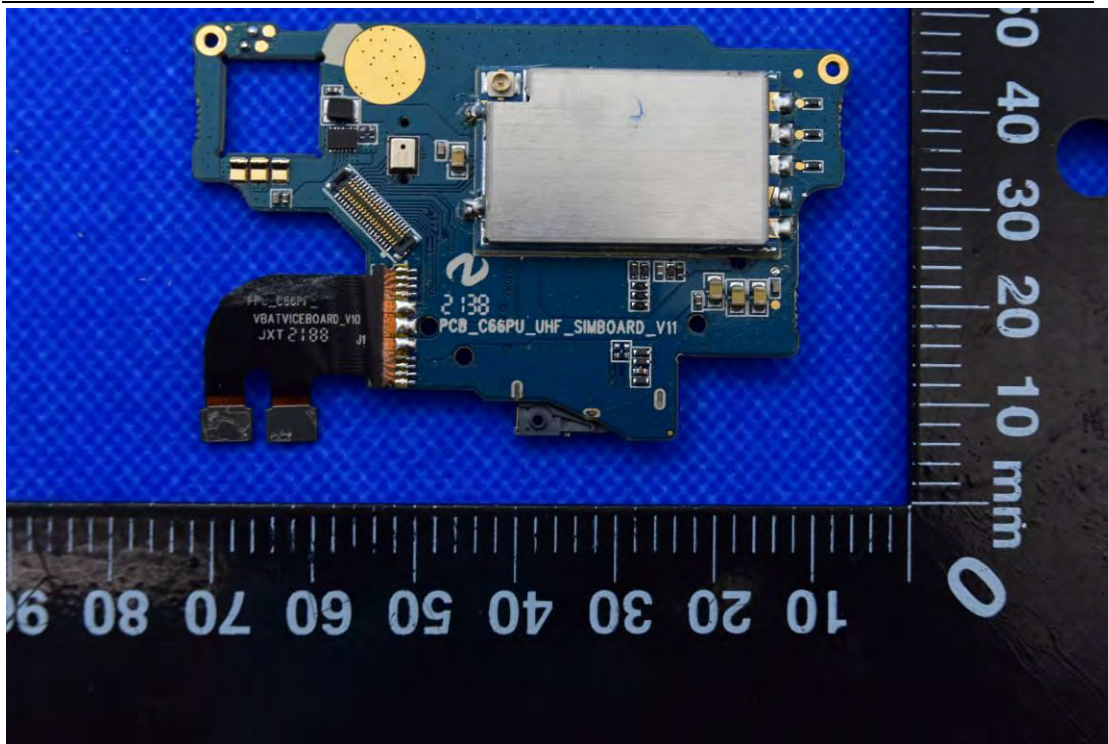

FCC ID: 2AC6AC66W

MODEL NAME: C66

Internal Photos

1. EUT uncover view

2. Antenna view