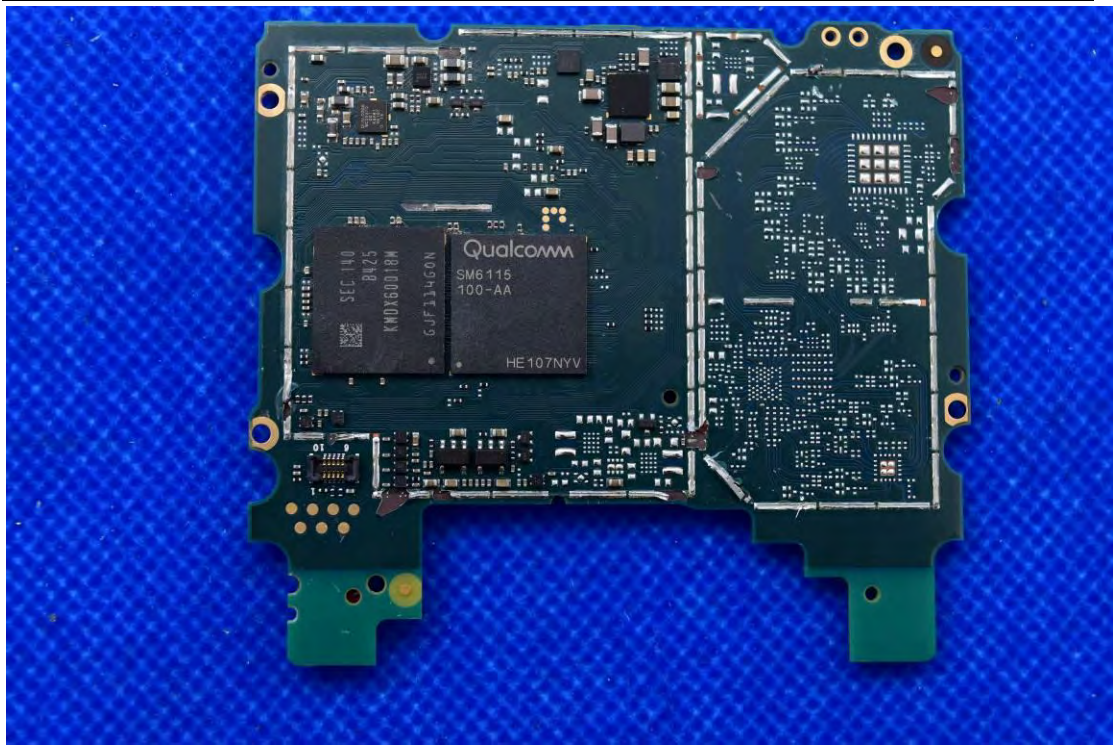

FCC ID: 2AC6AC66W

MODEL NAME: C66

Internal Photos

1. EUT uncover view

2. Antenna view