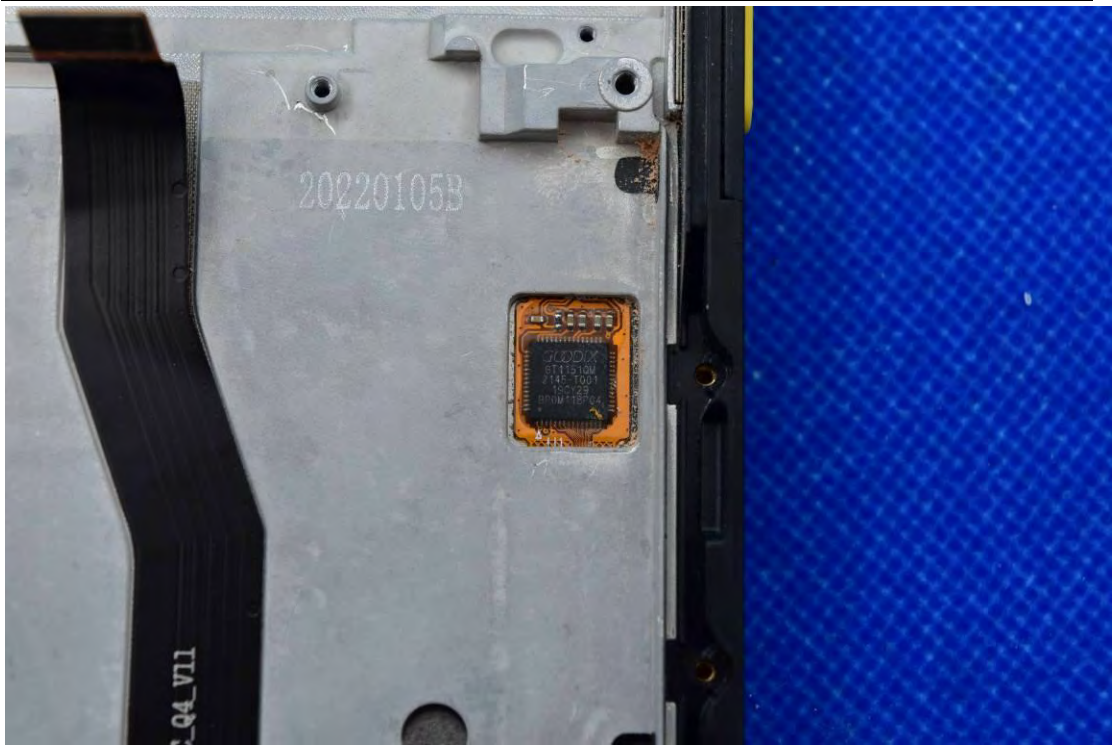

FCC ID: 2AC6AC66W

MODEL NAME: C66

Internal Photos

1. EUT uncover view

2. Antenna view