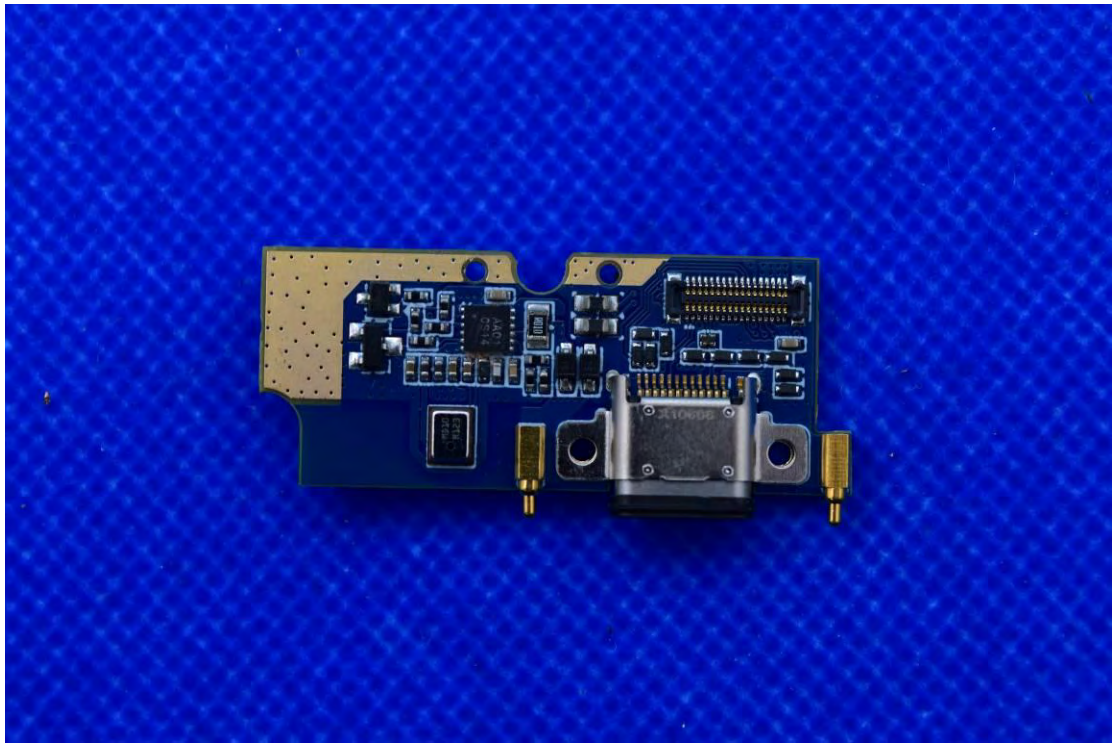

FCC ID: 2AC6AC66W

MODEL NAME: C66

Internal Photos

1. EUT uncover view

2. Antenna view