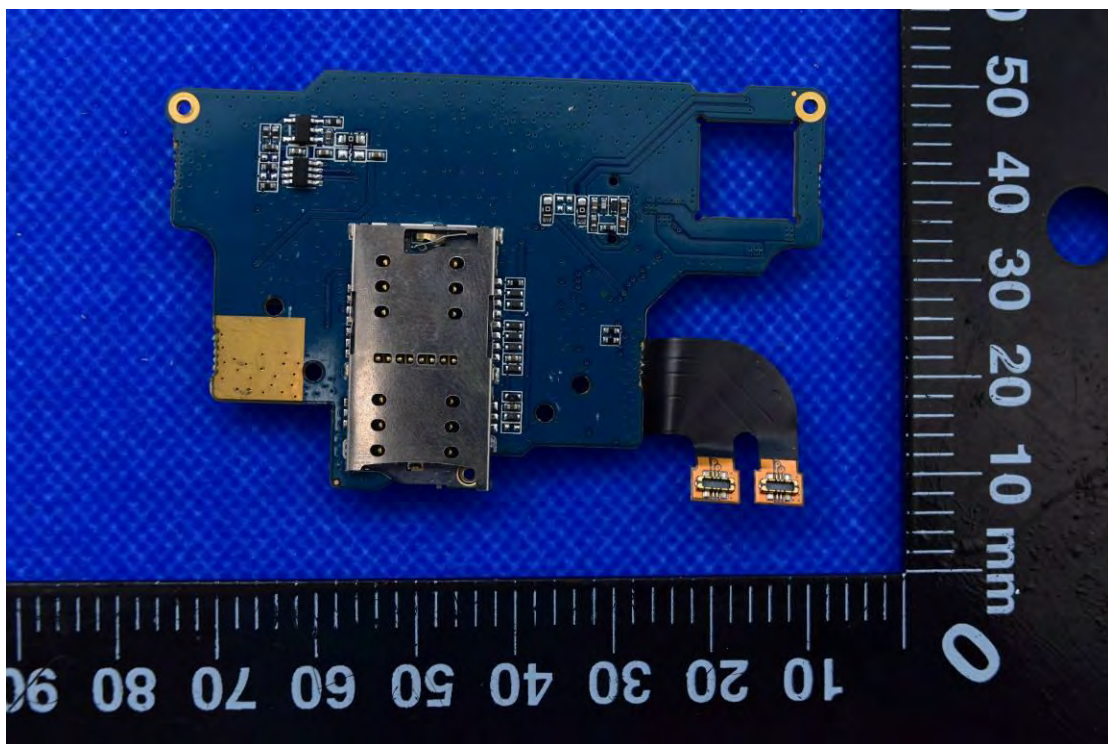

FCC ID: 2AC6AC66W

MODEL NAME: C66

Internal Photos

1. EUT uncover view

2. Antenna view