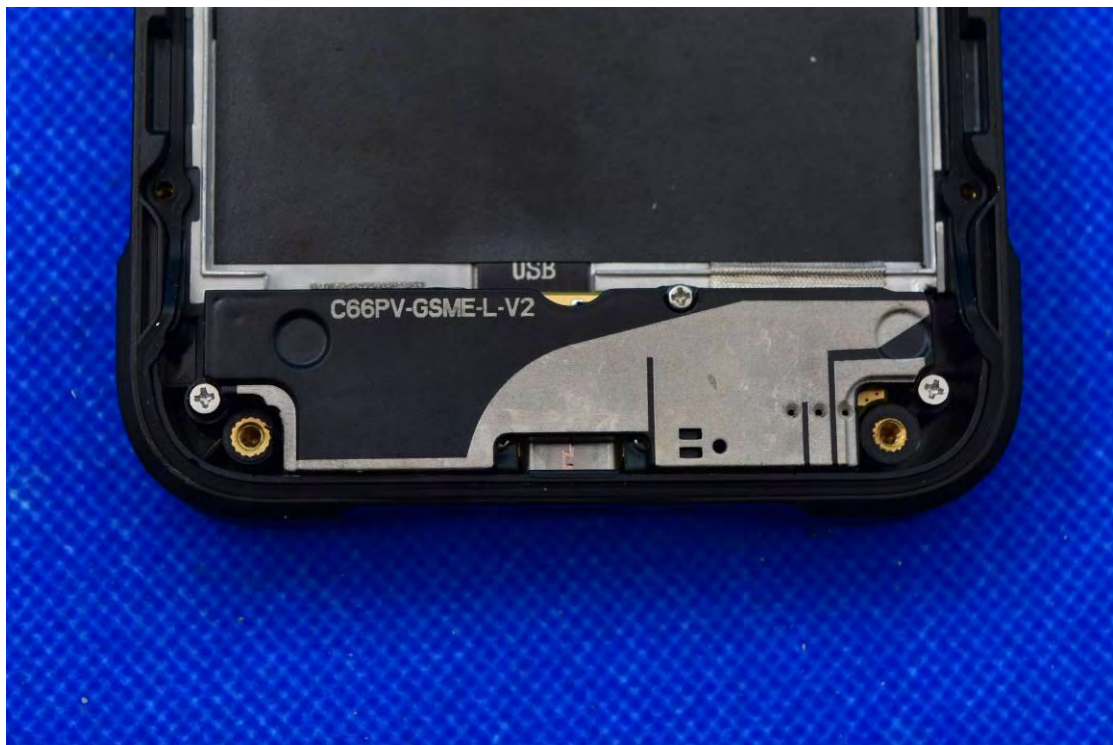

FCC ID: 2AC6AC66W

MODEL NAME: C66

Internal Photos

1. EUT uncover view

2. Antenna view