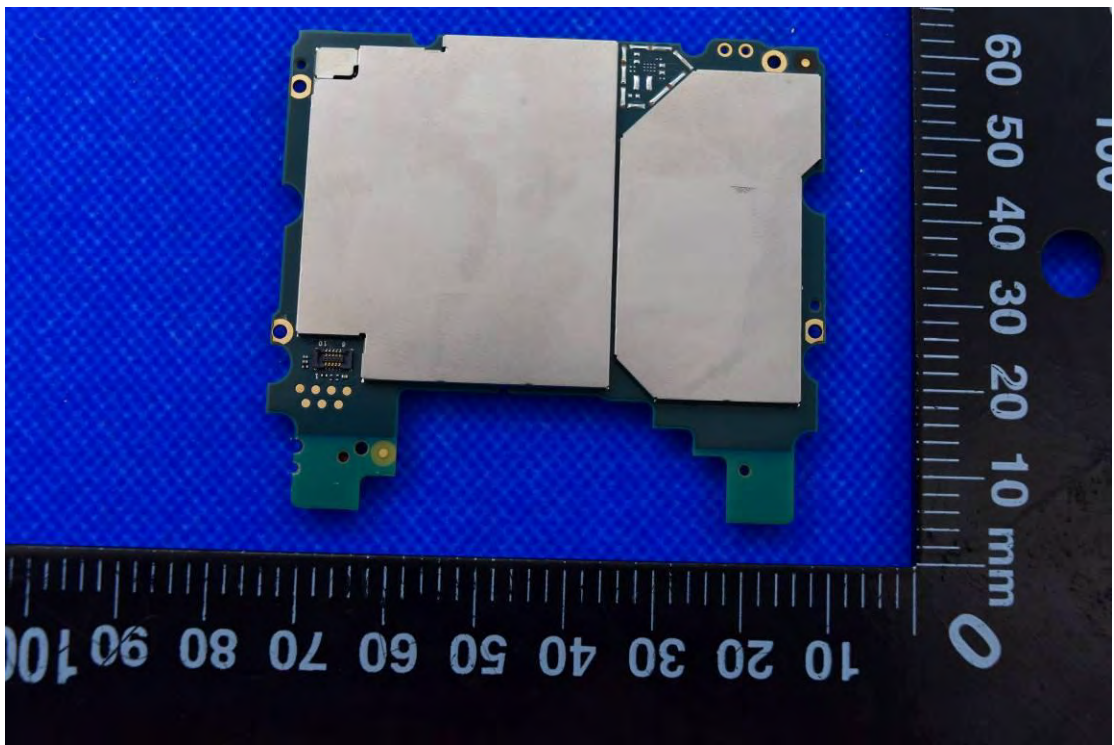

FCC ID: 2AC6AC66W

MODEL NAME: C66

Internal Photos

1. EUT uncover view

2. Antenna view