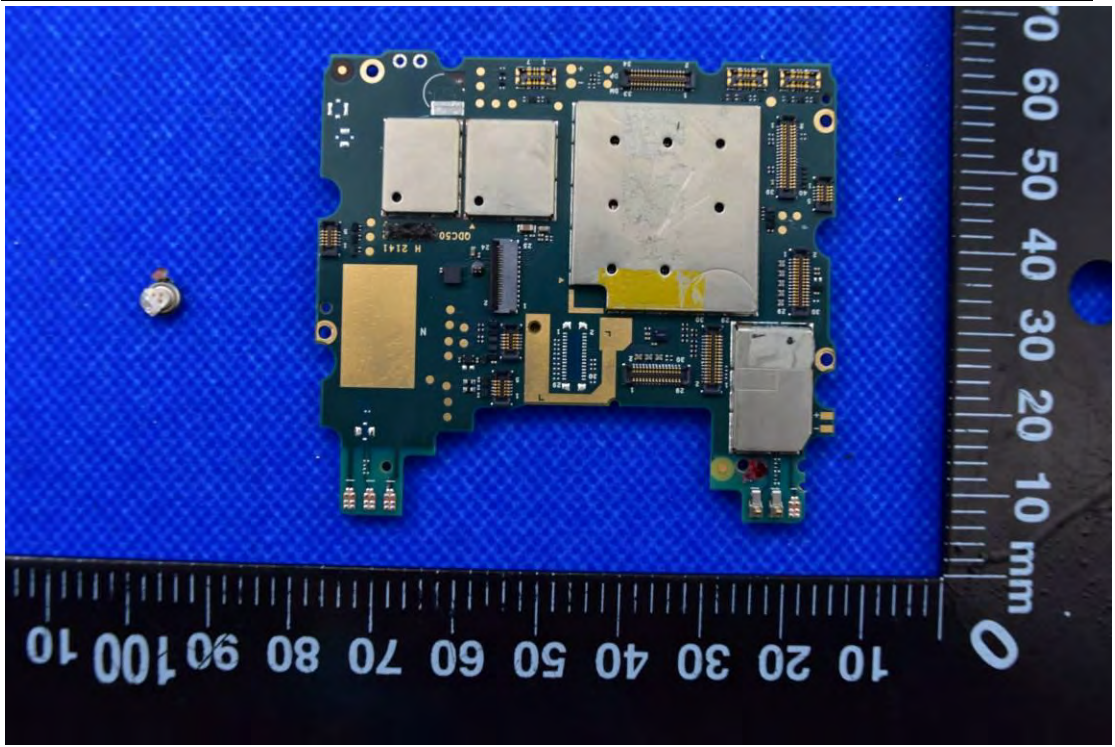

FCC ID: 2AC6AC66W

MODEL NAME: C66

Internal Photos

1. EUT uncover view

2. Antenna view