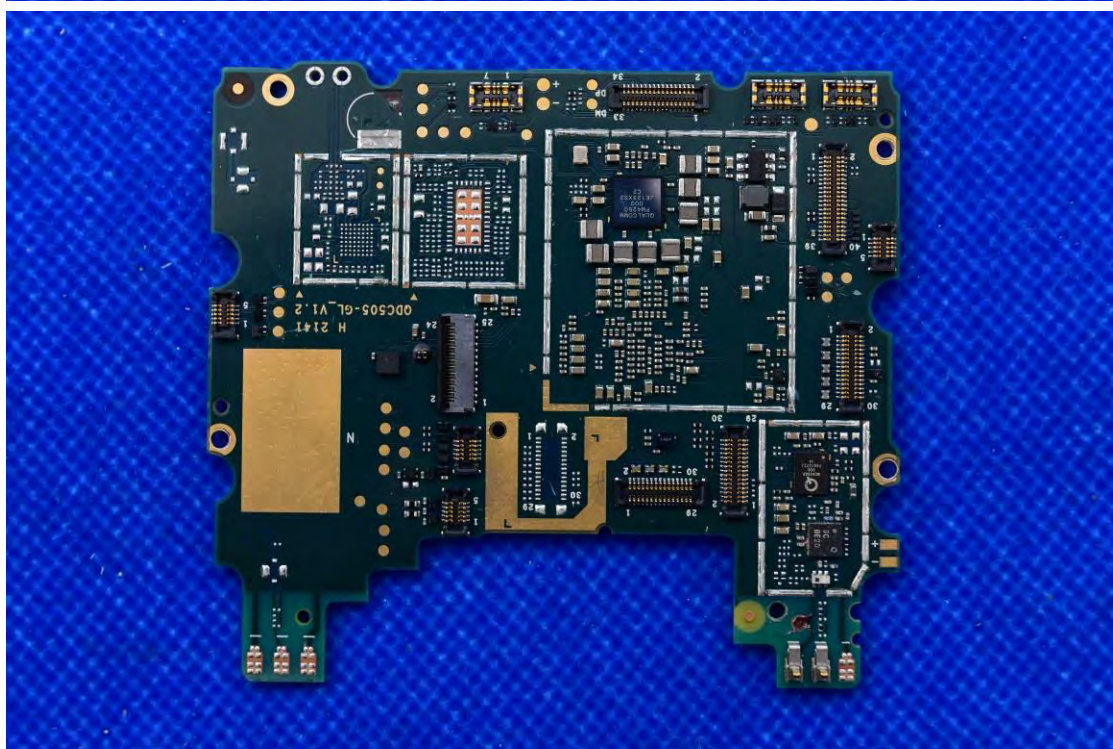

FCC ID: 2AC6AC66W

MODEL NAME: C66

Internal Photos

1. EUT uncover view

2. Antenna view