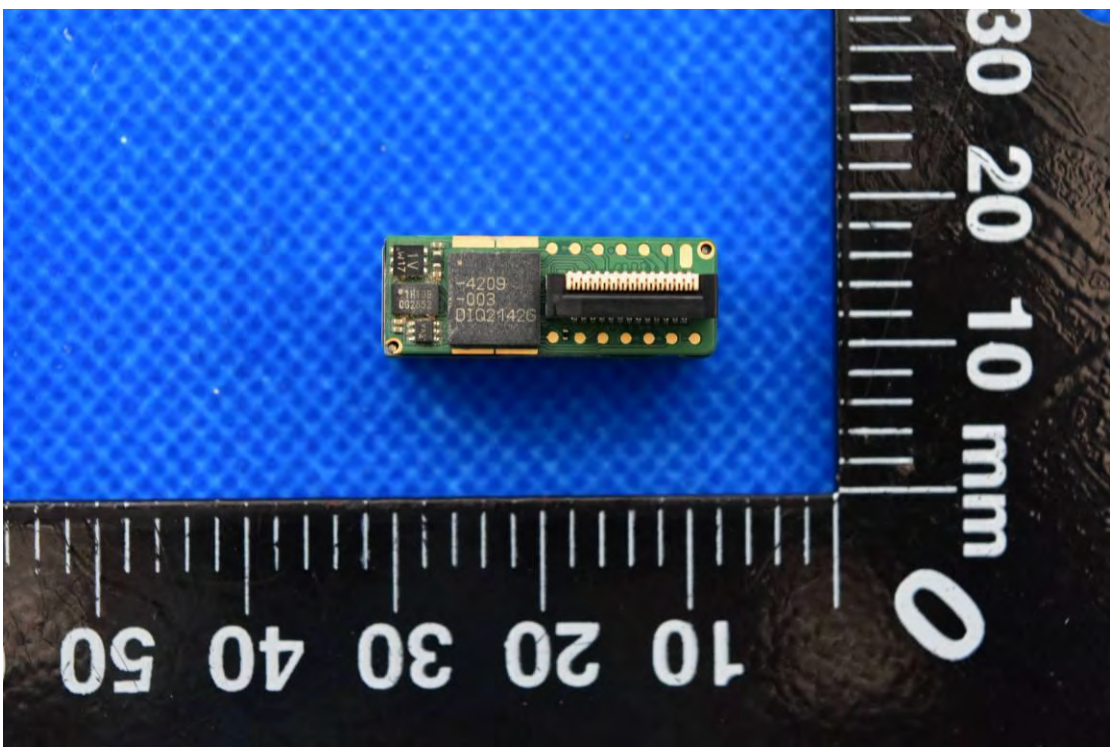

FCC ID: 2AC6AC66W

MODEL NAME: C66

Internal Photos

1. EUT uncover view

2. Antenna view