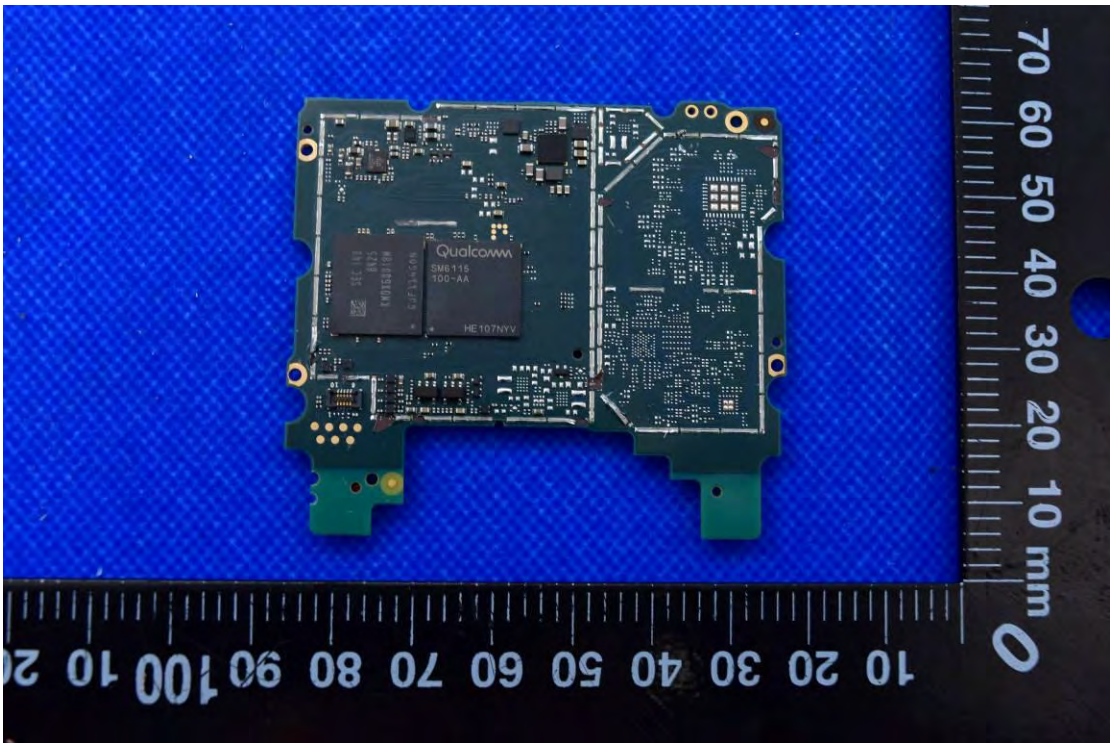

FCC ID: 2AC6AC66W

MODEL NAME: C66

Internal Photos

1. EUT uncover view

2. Antenna view