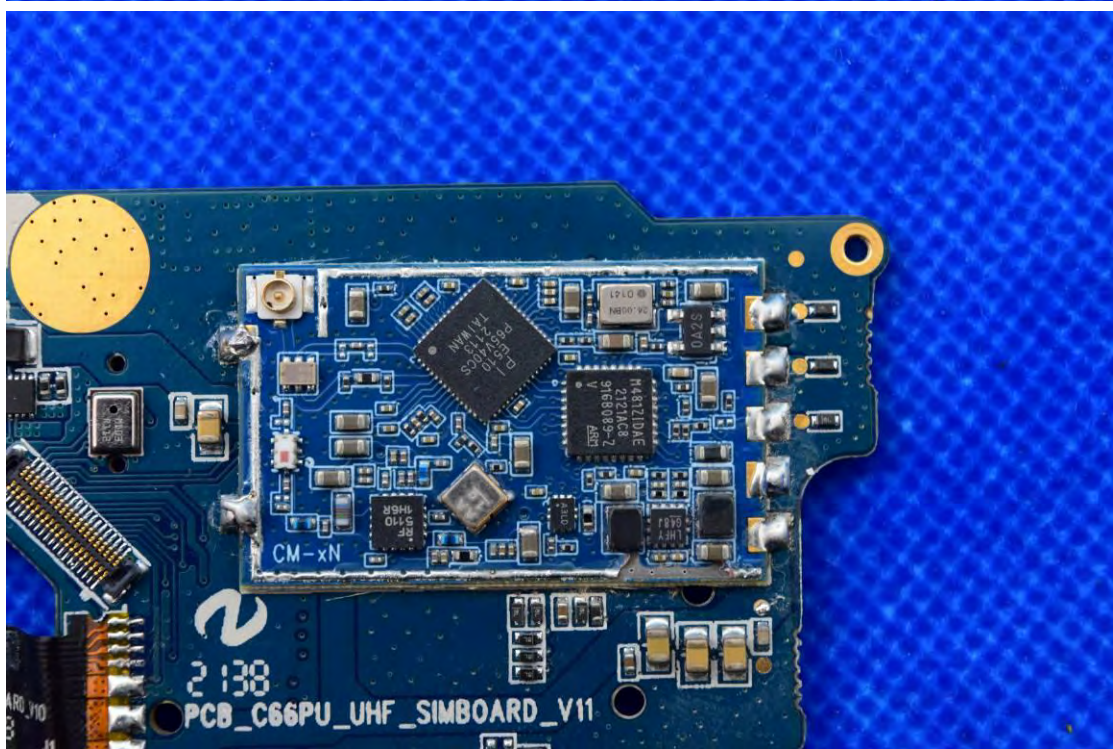

FCC ID: 2AC6AC66W

MODEL NAME: C66

Internal Photos

1. EUT uncover view

2. Antenna view