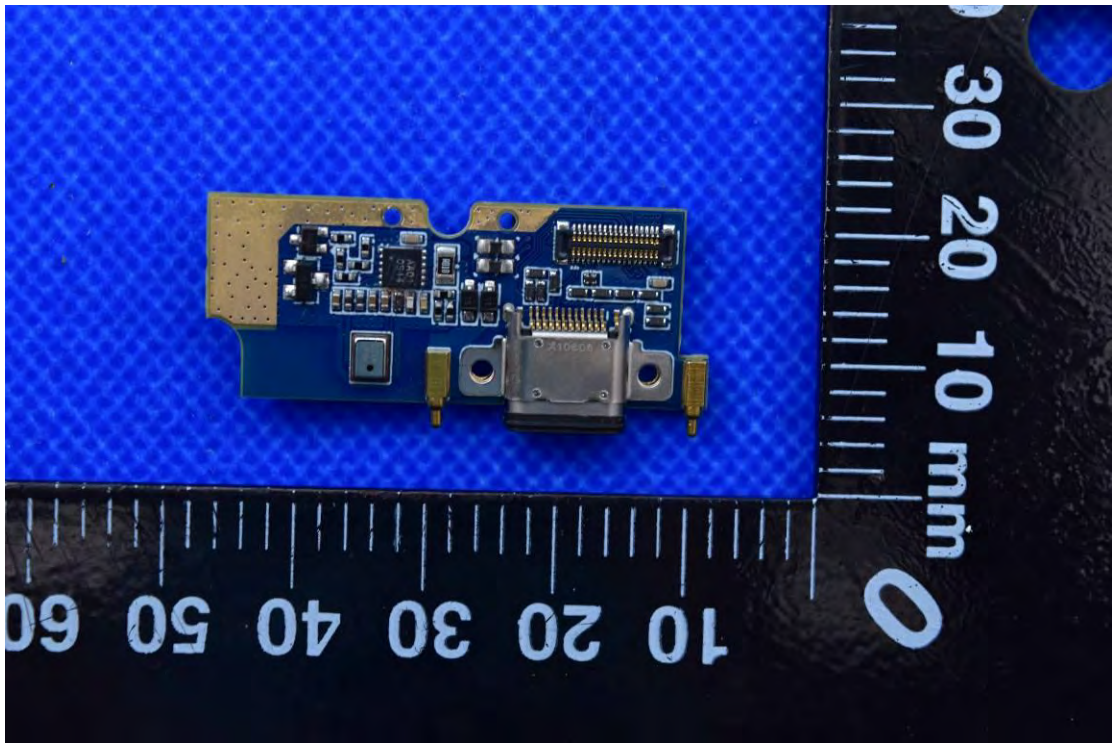

FCC ID: 2AC6AC66W

MODEL NAME: C66

Internal Photos

1. EUT uncover view

2. Antenna view