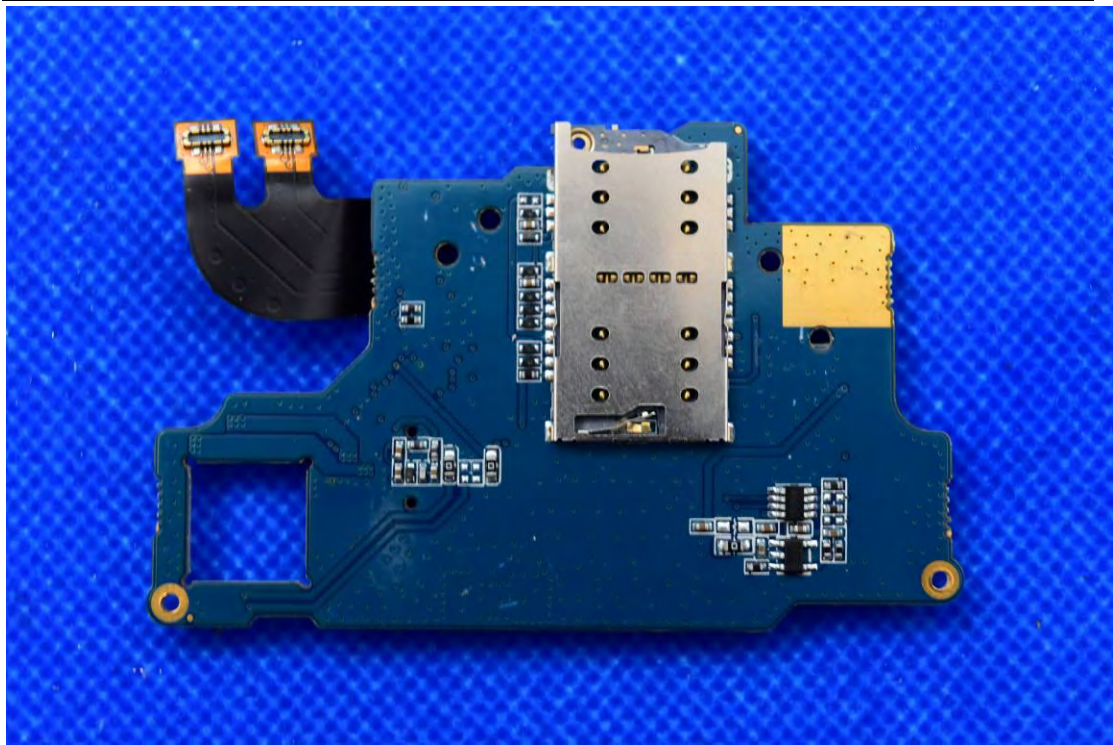

FCC ID: 2AC6AC66W

MODEL NAME: C66

Internal Photos

1. EUT uncover view

2. Antenna view