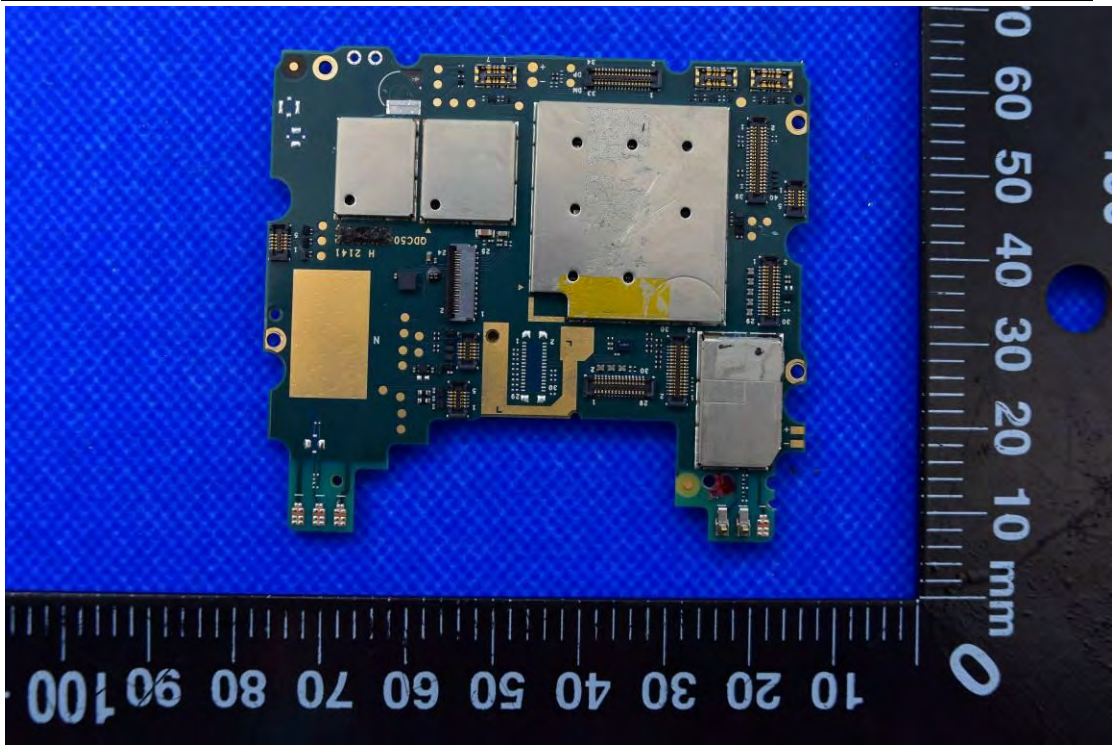

FCC ID: 2AC6AC66W

MODEL NAME: C66

Internal Photos

1. EUT uncover view

2. Antenna view