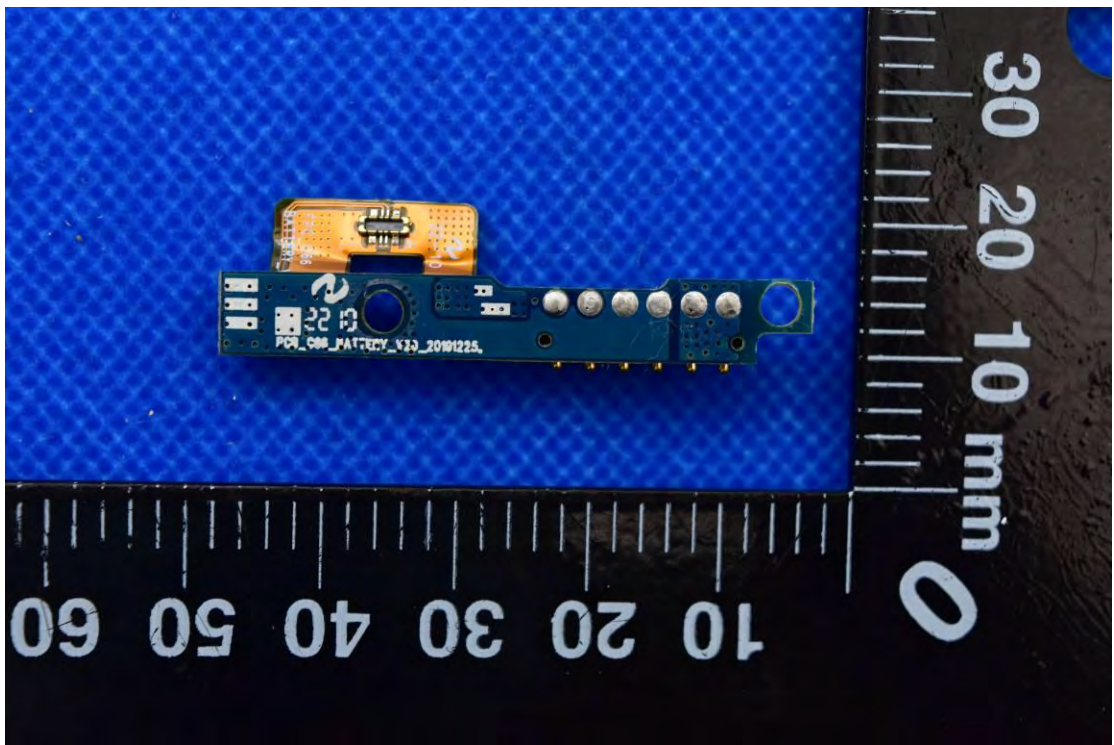

FCC ID: 2AC6AC66W

MODEL NAME: C66

Internal Photos

1. EUT uncover view

2. Antenna view