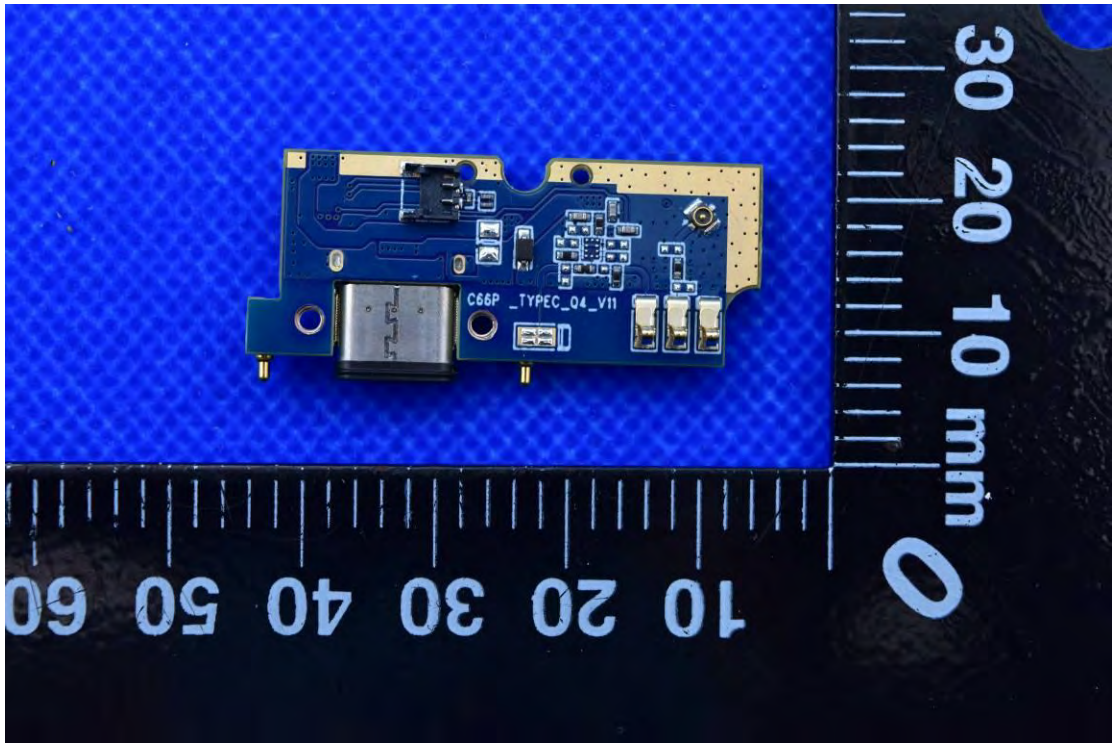

FCC ID: 2AC6AC66W

MODEL NAME: C66

Internal Photos

1. EUT uncover view

2. Antenna view