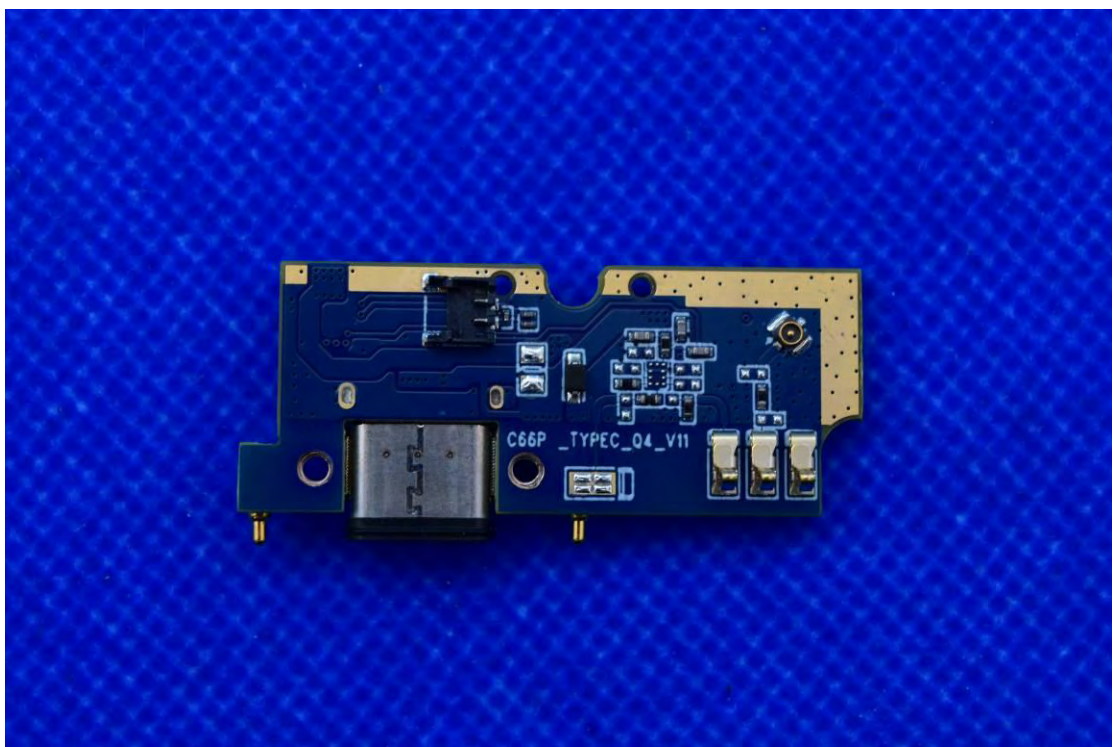

FCC ID: 2AC6AC66W

MODEL NAME: C66

Internal Photos

1. EUT uncover view

2. Antenna view