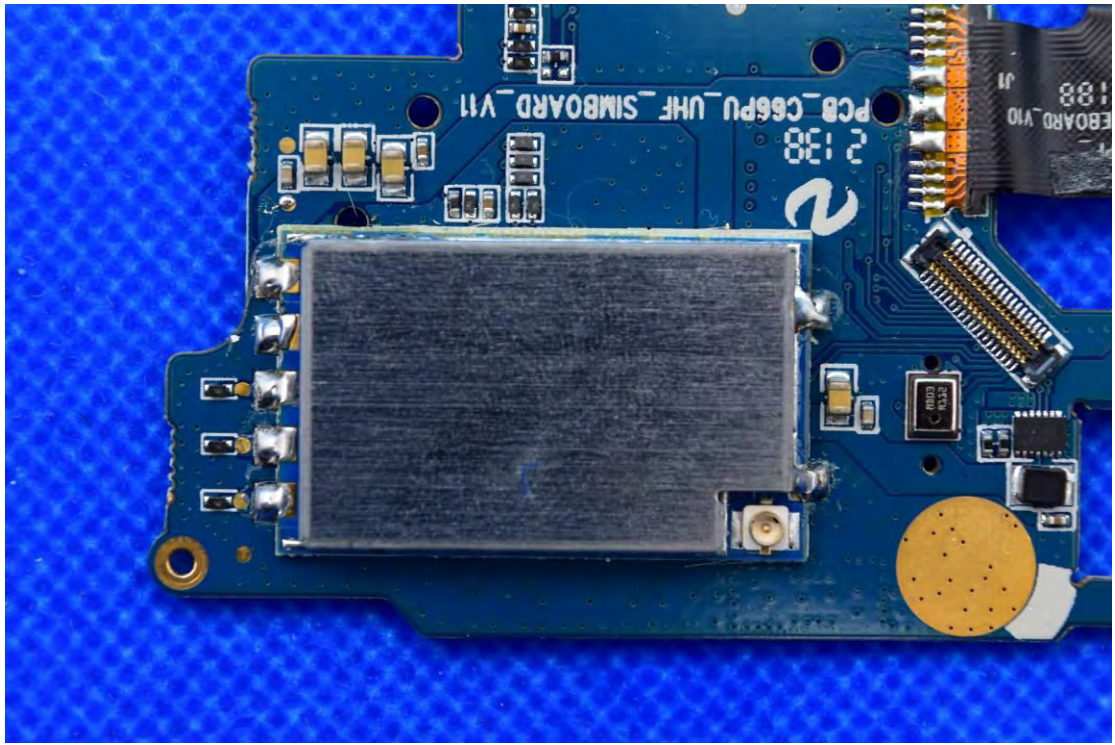

FCC ID: 2AC6AC66W

MODEL NAME: C66

Internal Photos

1. EUT uncover view

2. Antenna view