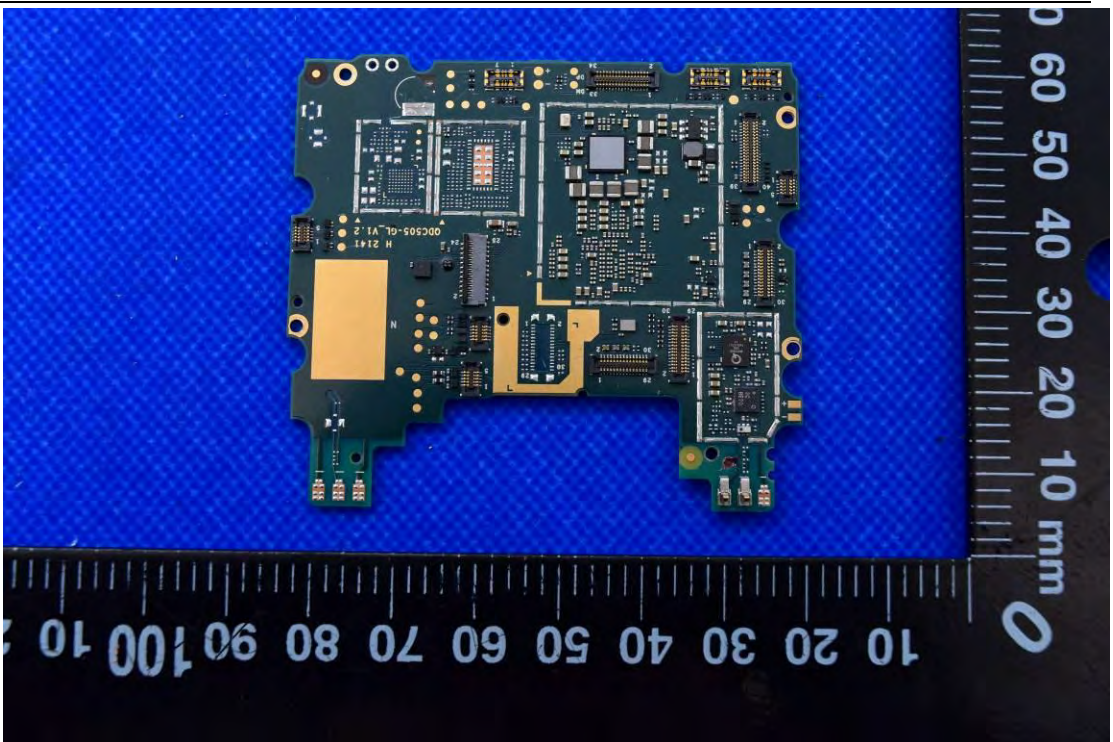

FCC ID: 2AC6AC66W

MODEL NAME: C66

Internal Photos

1. EUT uncover view

2. Antenna view