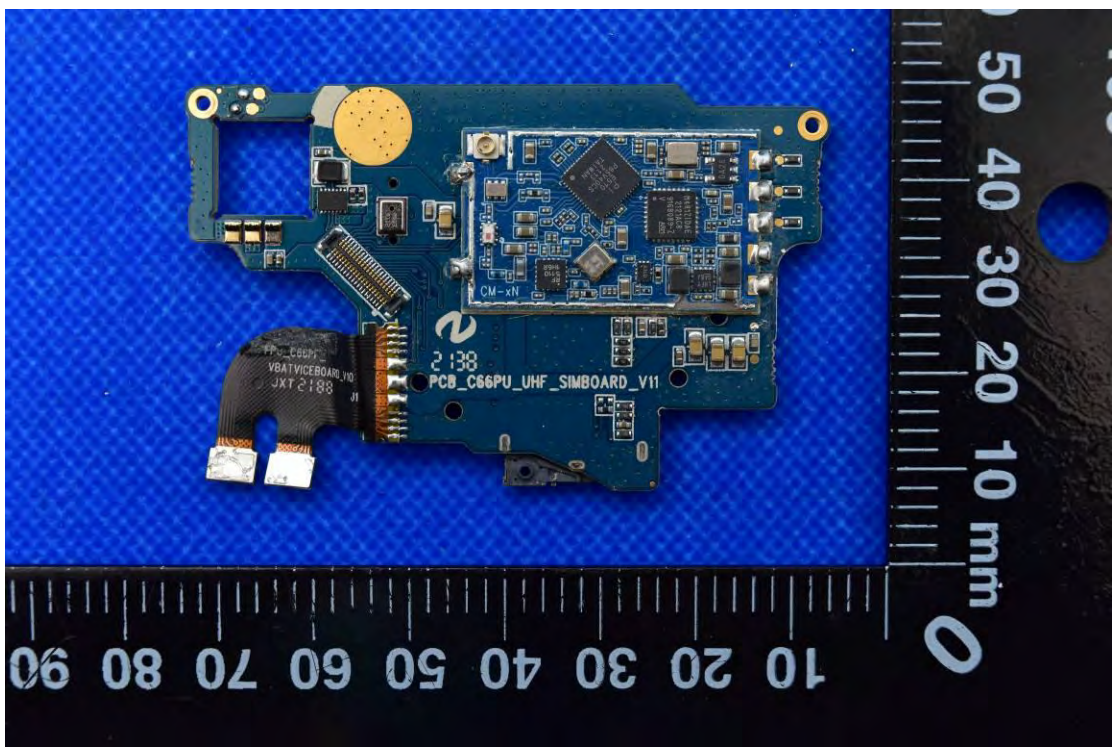

FCC ID: 2AC6AC66W

MODEL NAME: C66

Internal Photos

1. EUT uncover view

2. Antenna view