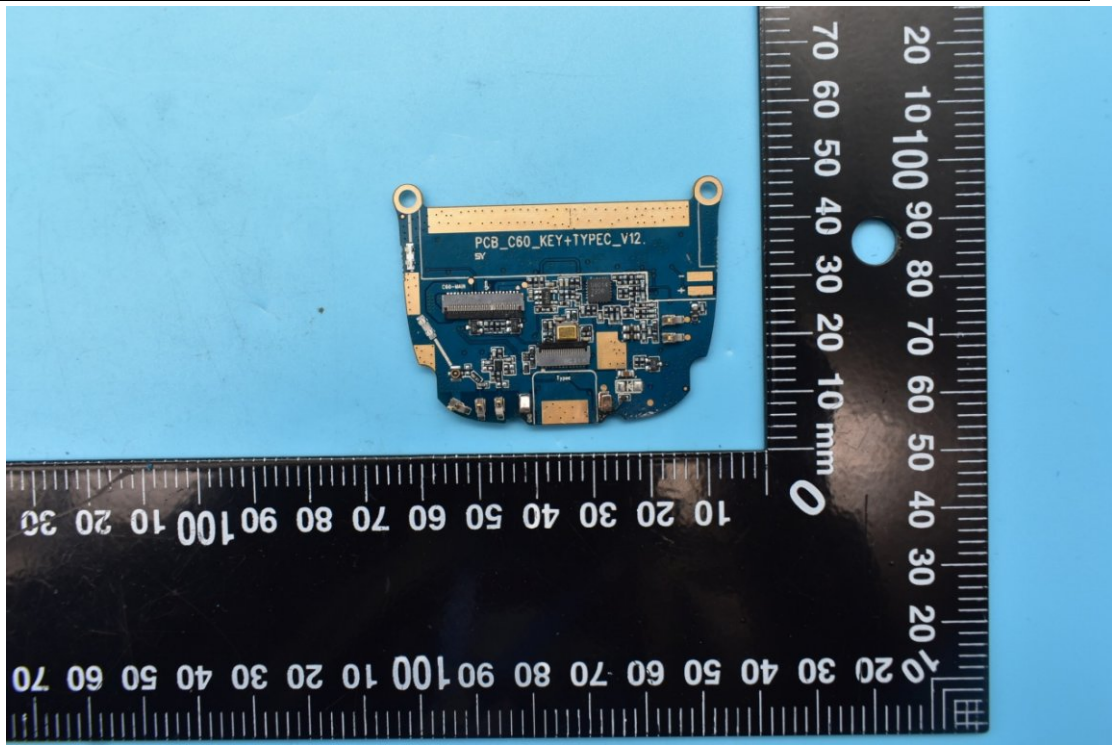

FCC ID:2AC6AC60, MODEL NAME:C60

## Internal Photos

### 1. EUT uncover view

## 2. Antenna view