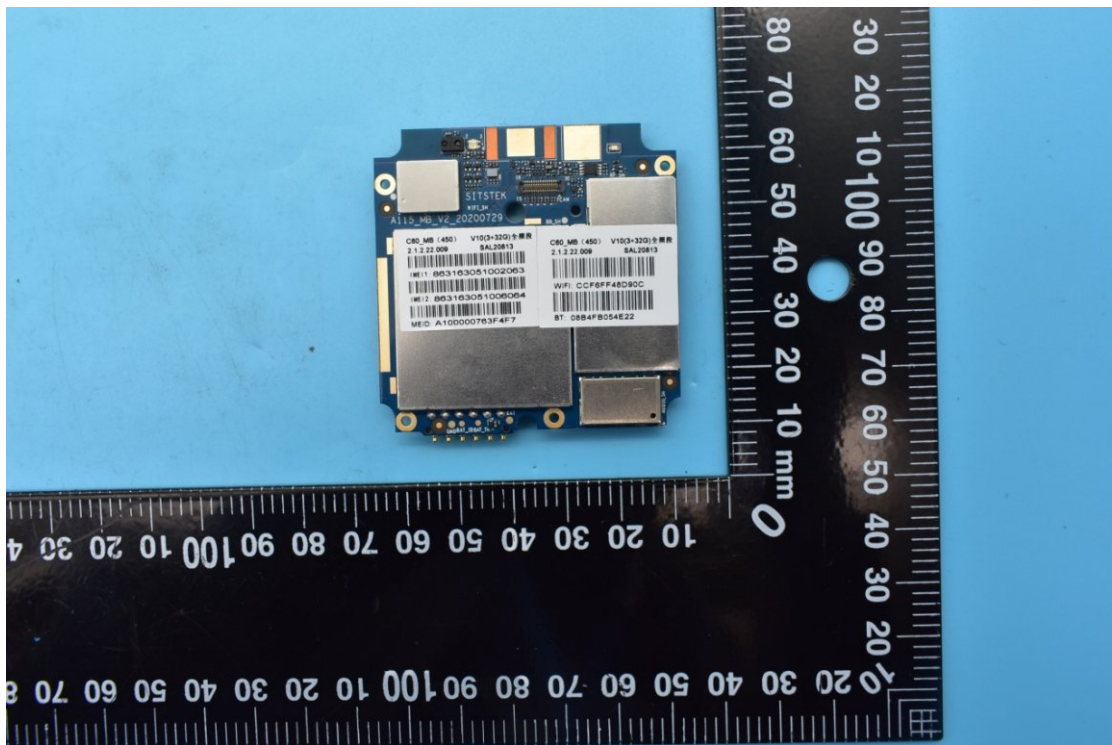

FCC ID:2AC6AC60, MODEL NAME:C60

## Internal Photos

### 1. EUT uncover view

## 2. Antenna view