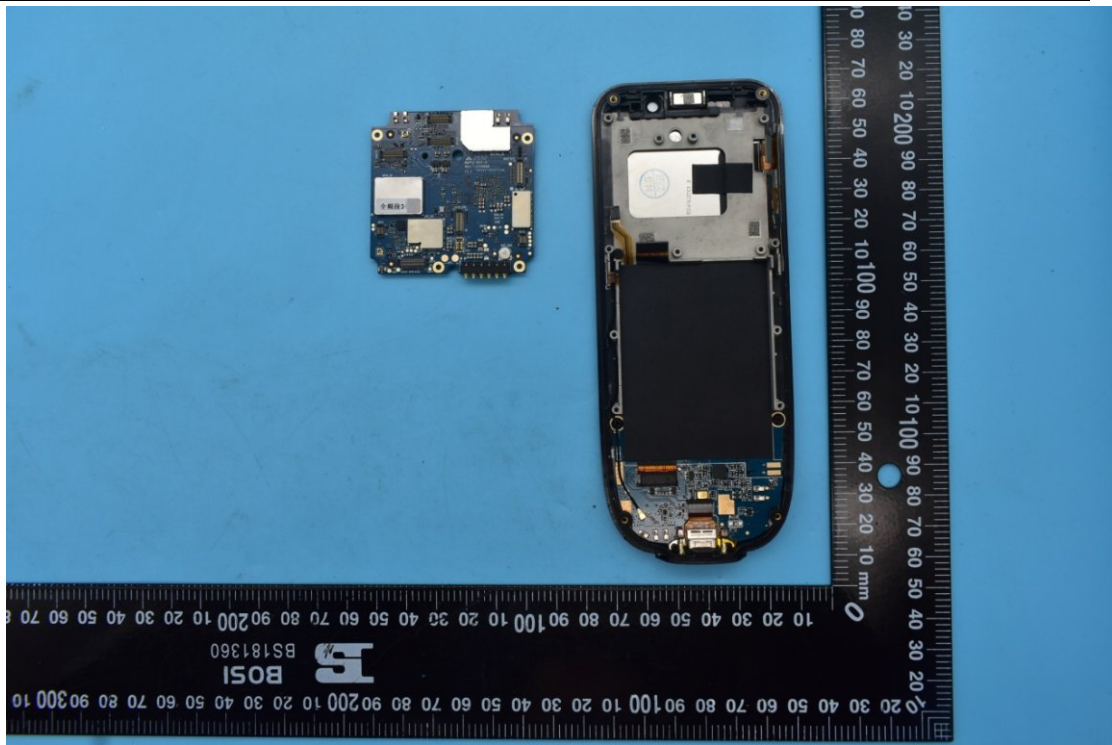

FCC ID:2AC6AC60, MODEL NAME:C60

## Internal Photos

### 1. EUT uncover view

## 2. Antenna view