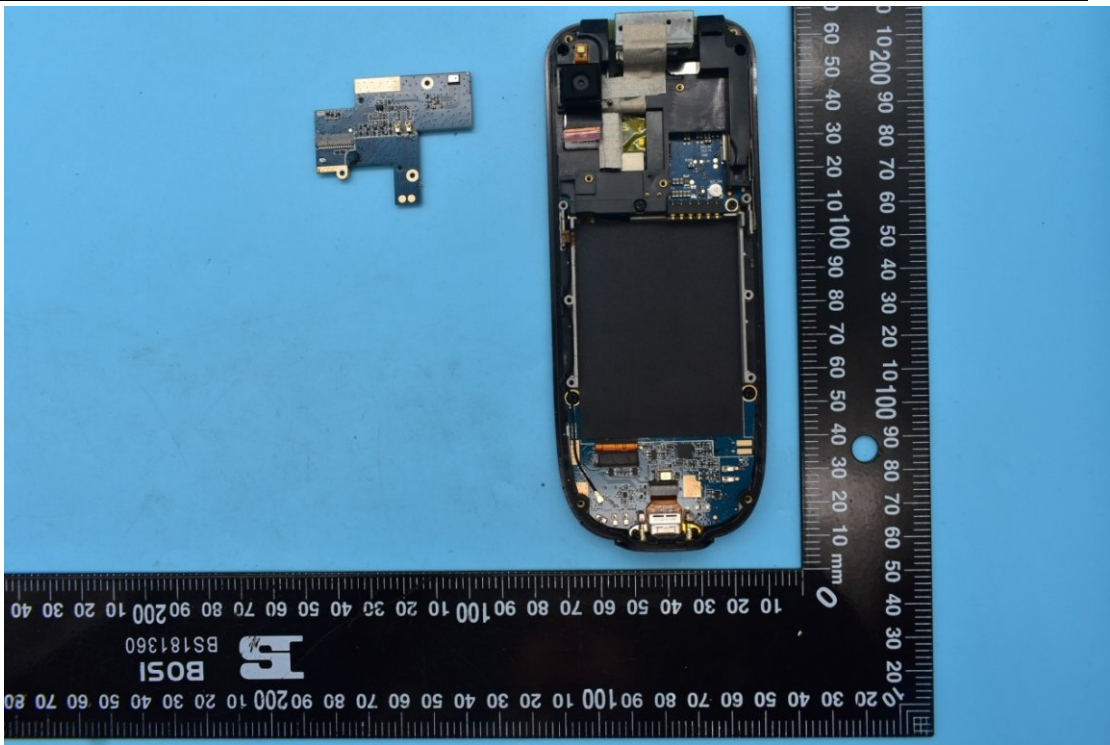

FCC ID:2AC6AC60, MODEL NAME:C60

## Internal Photos

### 1. EUT uncover view

## 2. Antenna view