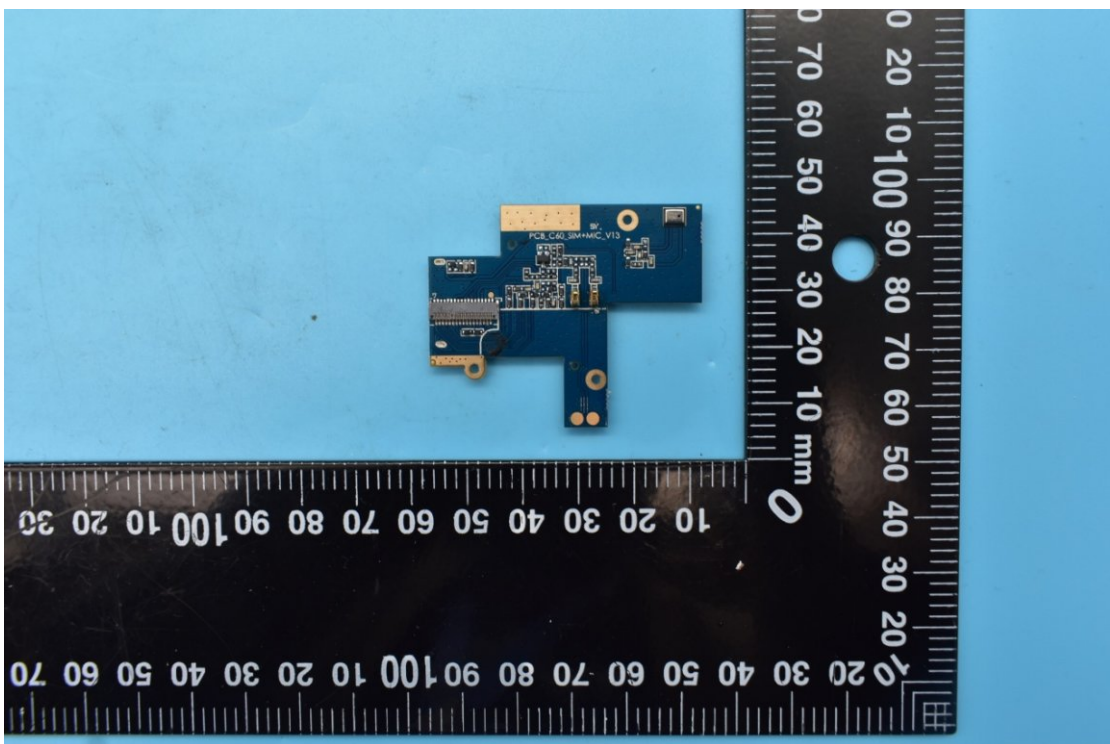

FCC ID:2AC6AC60, MODEL NAME:C60

## Internal Photos

### 1. EUT uncover view

## 2. Antenna view