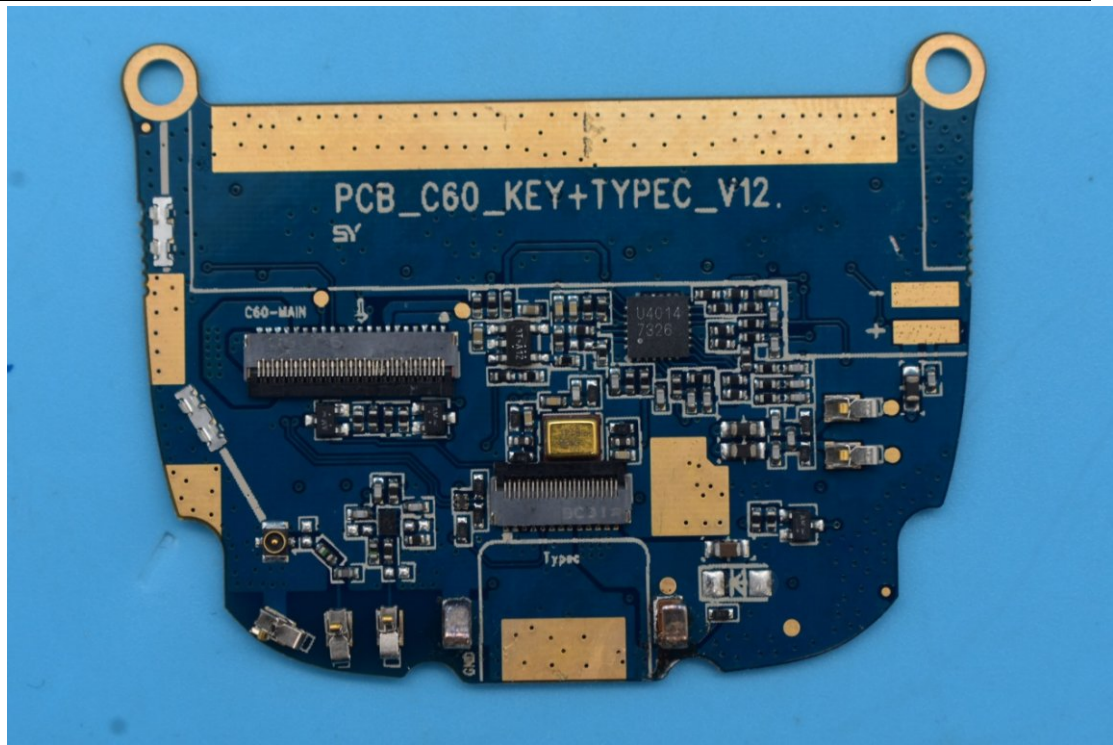

FCC ID:2AC6AC60, MODEL NAME:C60

## Internal Photos

### 1. EUT uncover view

## 2. Antenna view