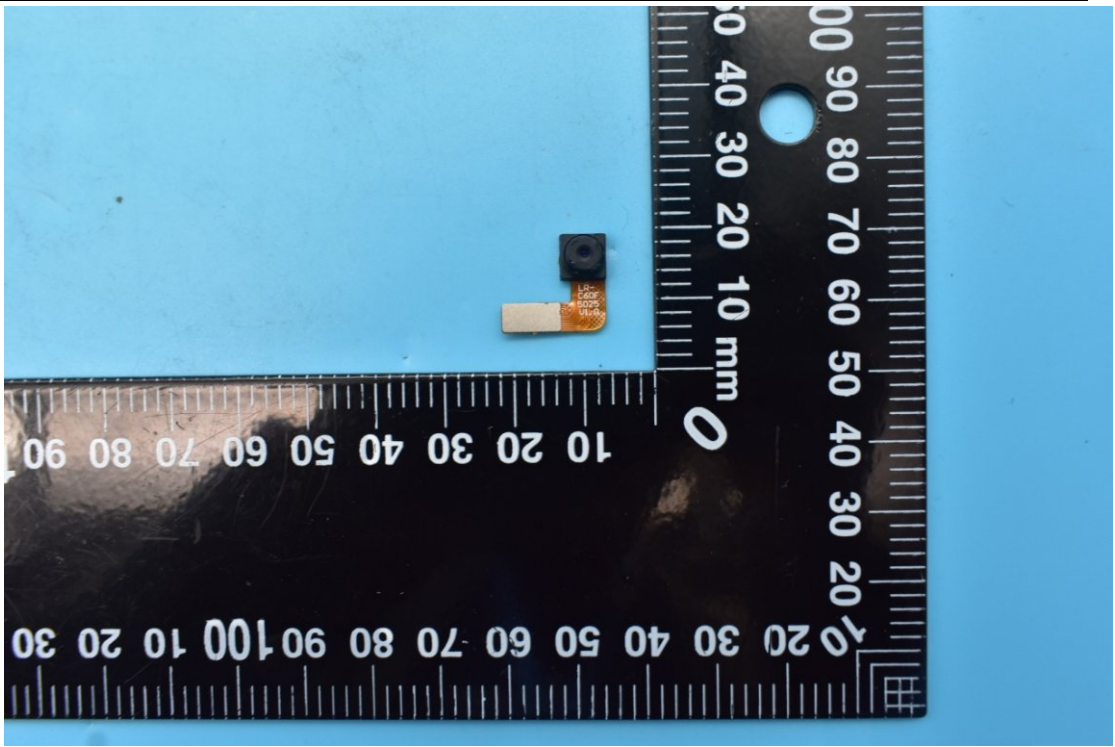

FCC ID:2AC6AC60, MODEL NAME:C60

## Internal Photos

### 1. EUT uncover view

## 2. Antenna view