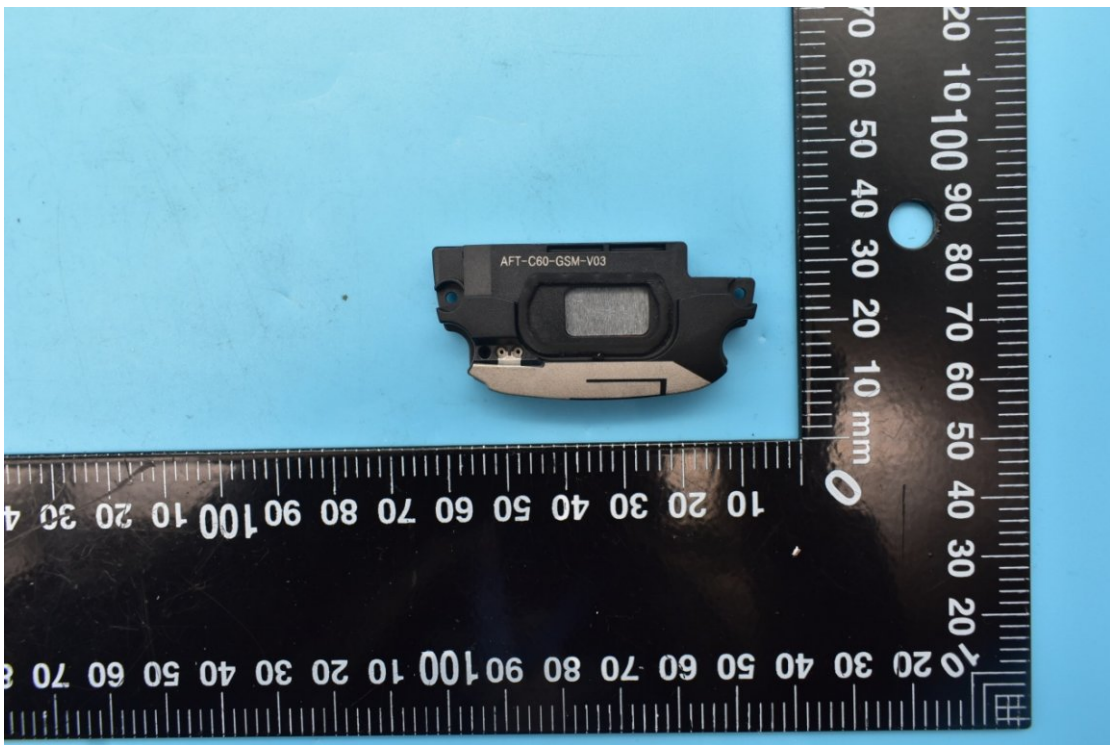

FCC ID:2AC6AC60, MODEL NAME:C60

## Internal Photos

## 2. Antenna view