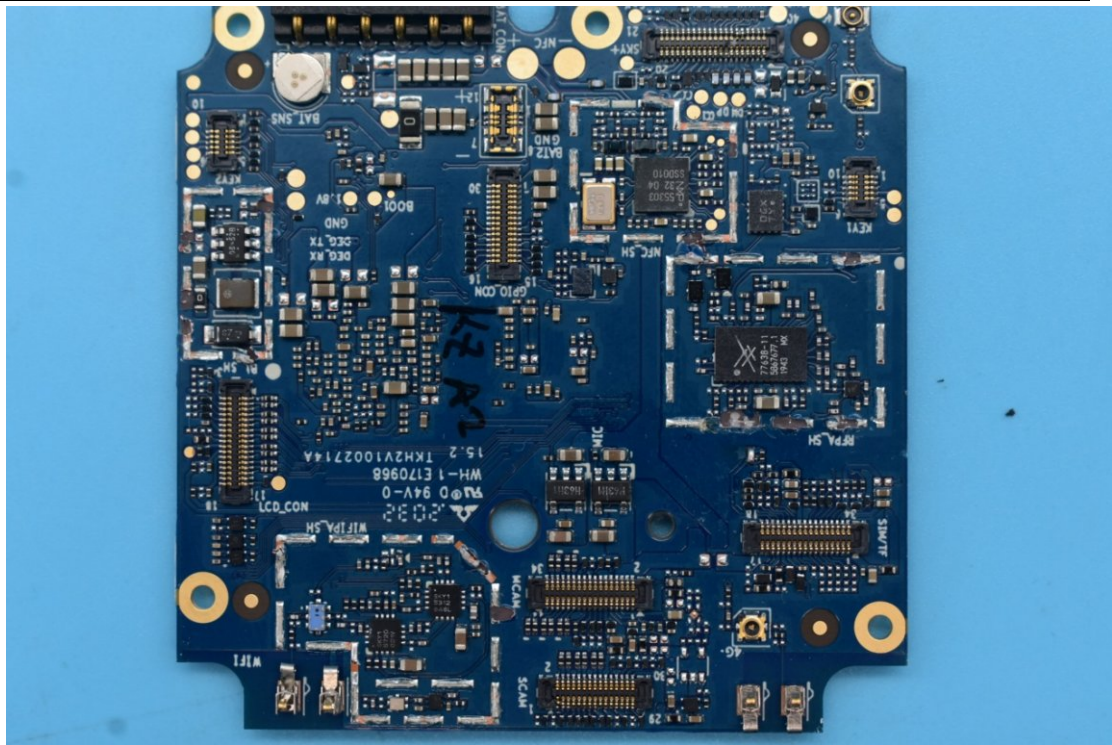

FCC ID:2AC6AC60, MODEL NAME:C60

## Internal Photos

### 1. EUT uncover view

## 2. Antenna view