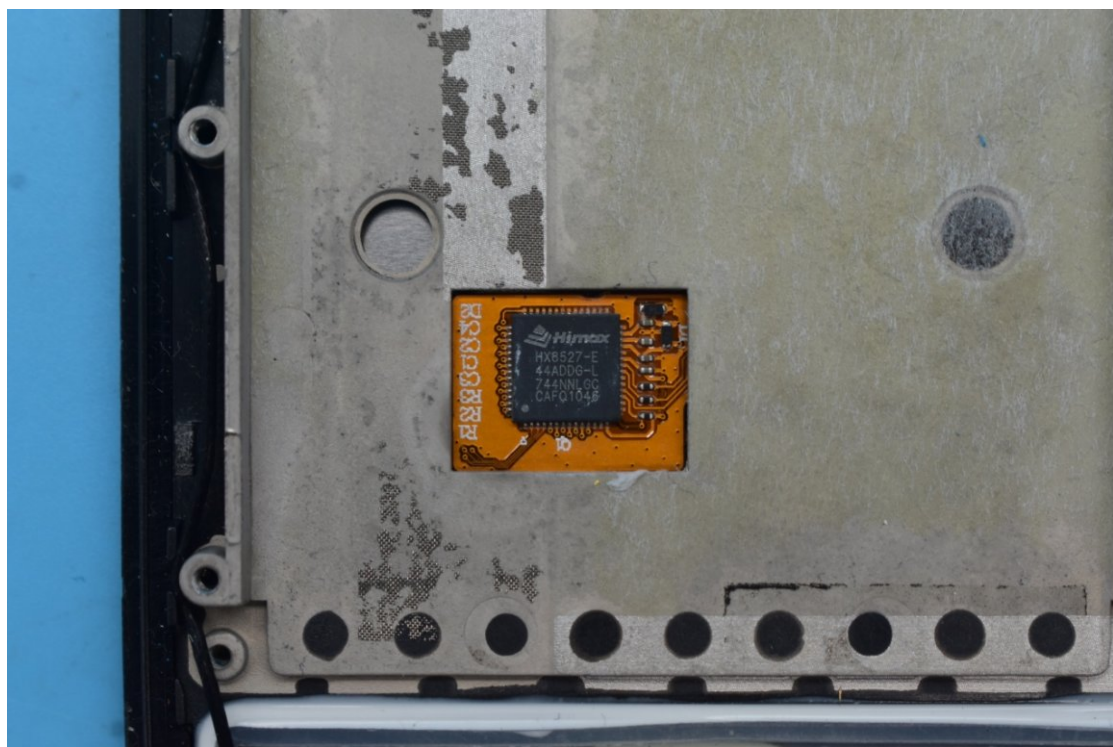

FCC ID:2AC6AC60, MODEL NAME:C60

## Internal Photos

### 1. EUT uncover view

## 2. Antenna view