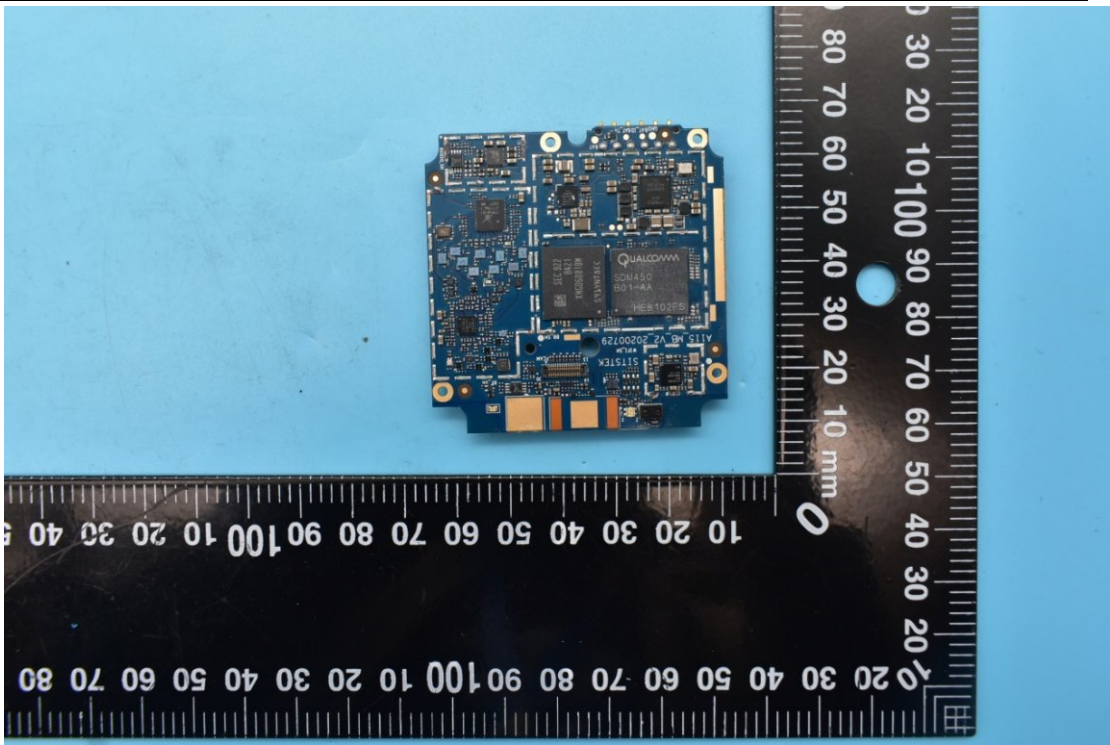

FCC ID:2AC6AC60, MODEL NAME:C60

## Internal Photos

### 1. EUT uncover view

## 2. Antenna view