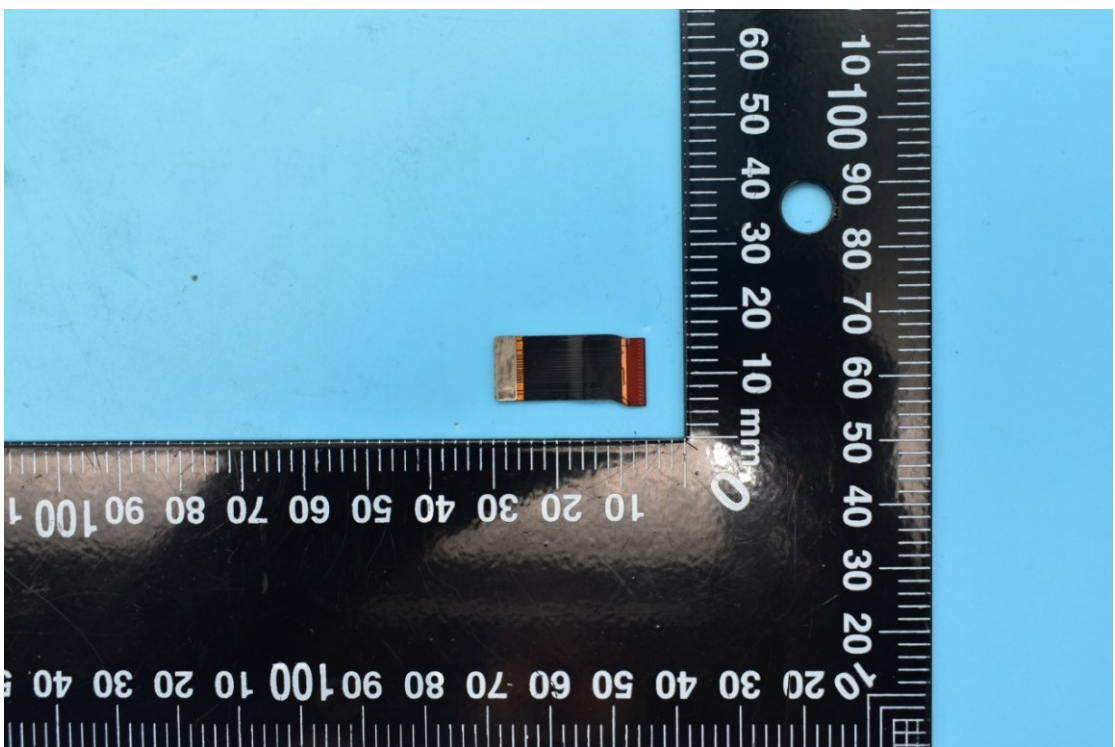

FCC ID:2AC6AC60, MODEL NAME:C60

## Internal Photos

### 1. EUT uncover view

## 2. Antenna view