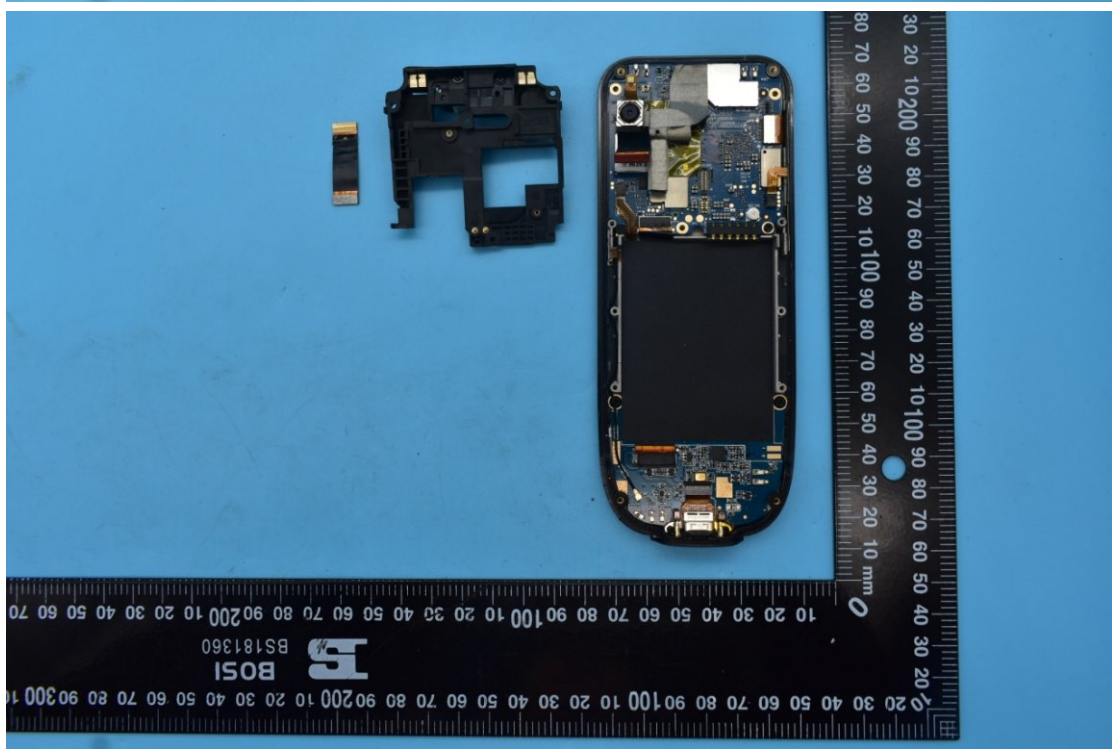

FCC ID:2AC6AC60, MODEL NAME:C60

## Internal Photos

### 1. EUT uncover view

## 2. Antenna view