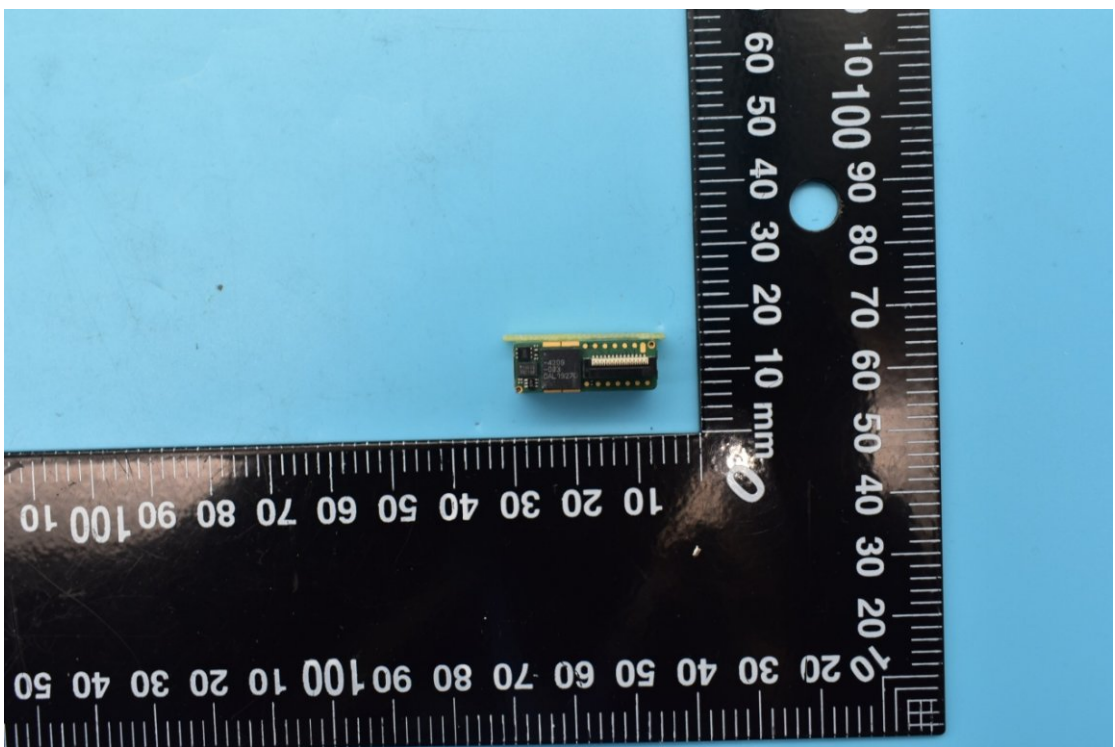

FCC ID:2AC6AC60, MODEL NAME:C60

## Internal Photos

### 1. EUT uncover view

## 2. Antenna view