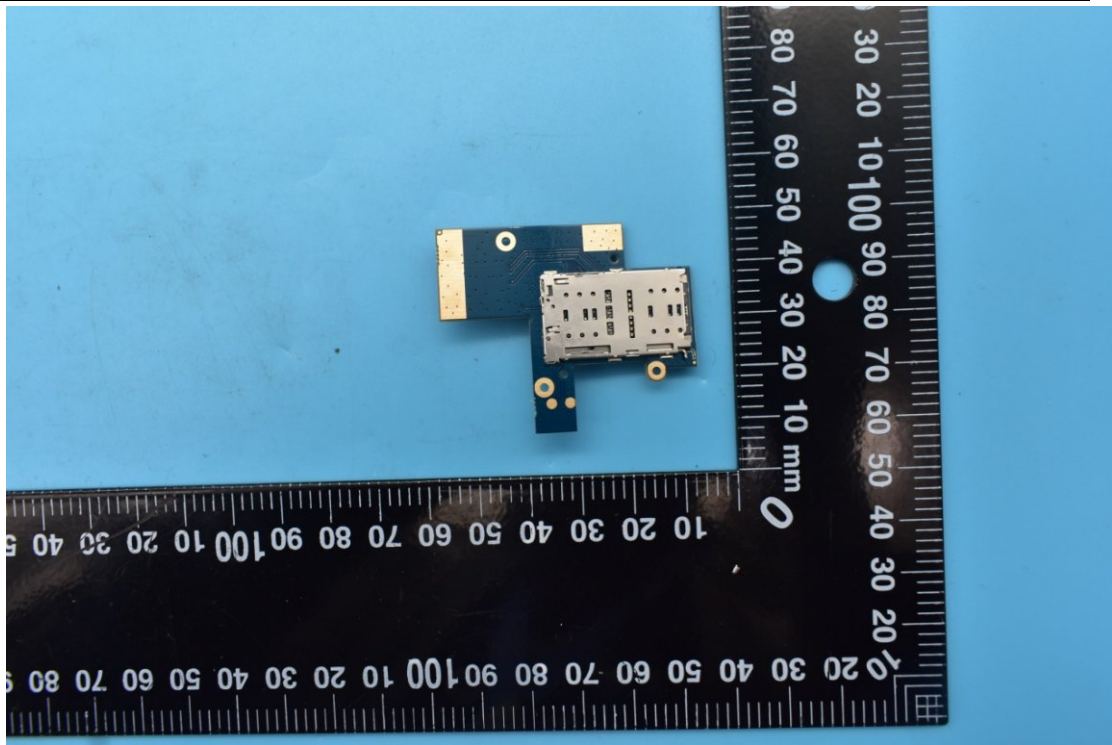

FCC ID:2AC6AC60, MODEL NAME:C60

## Internal Photos

### 1. EUT uncover view

## 2. Antenna view