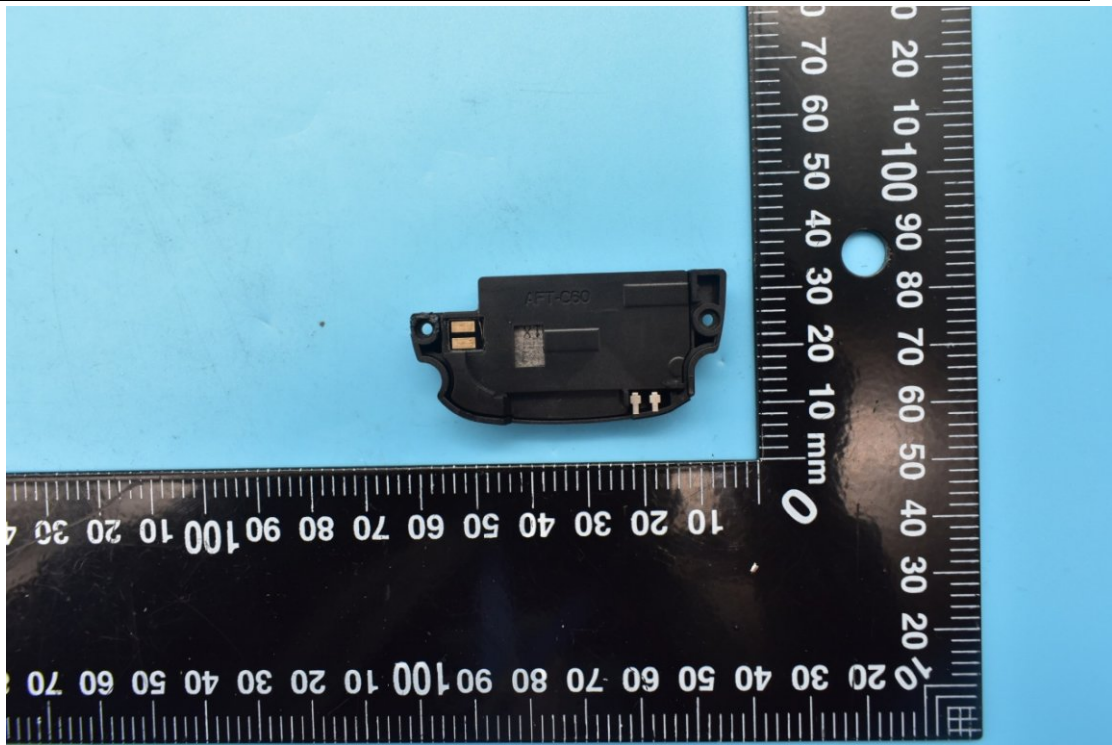

FCC ID:2AC6AC60, MODEL NAME:C60

## Internal Photos

### 1. EUT uncover view

## 2. Antenna view