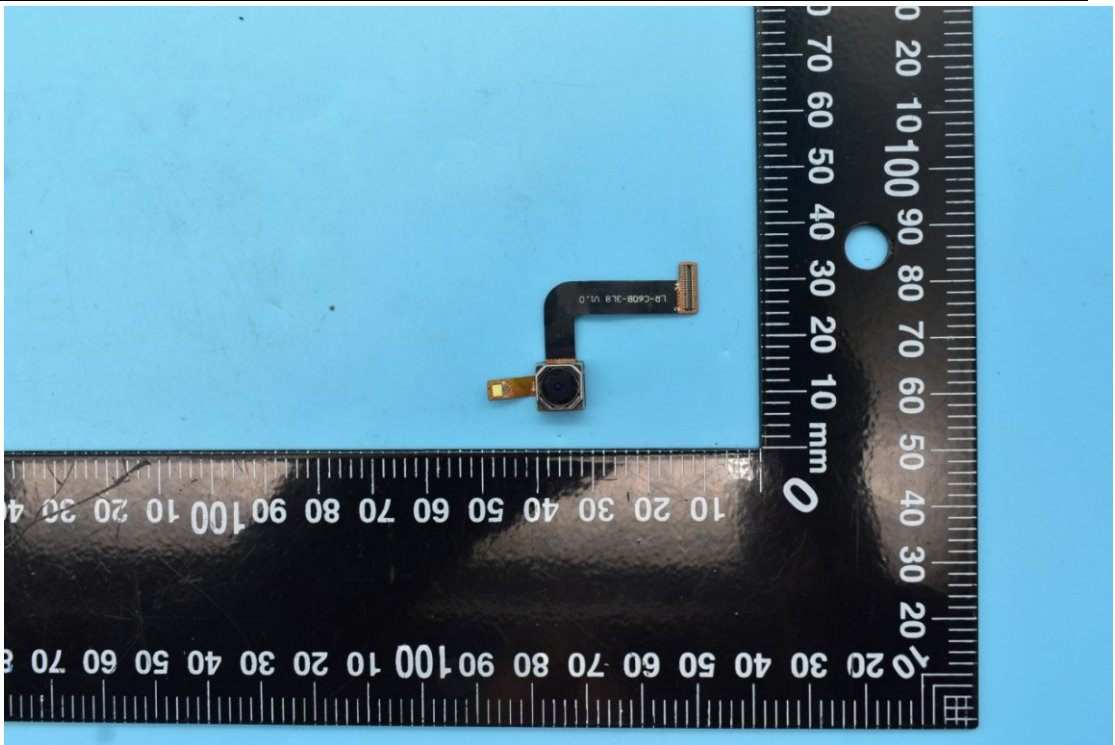

FCC ID:2AC6AC60, MODEL NAME:C60

## Internal Photos

### 1. EUT uncover view

## 2. Antenna view