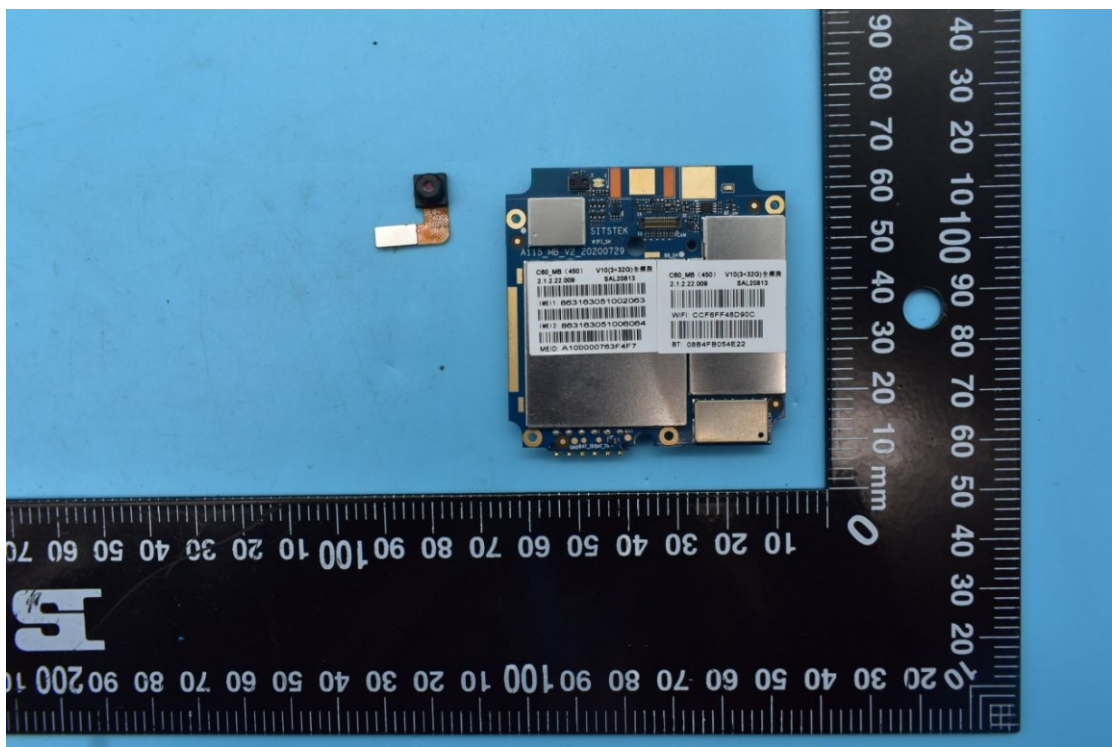

FCC ID:2AC6AC60, MODEL NAME:C60

## Internal Photos

### 1. EUT uncover view

## 2. Antenna view