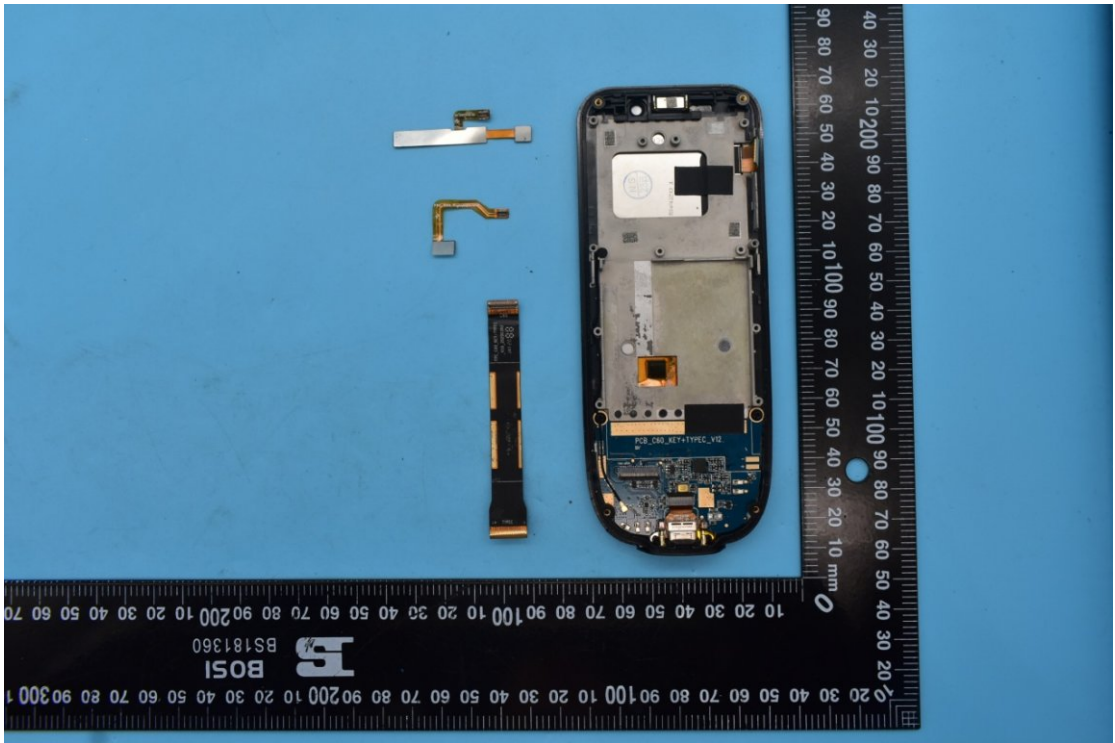

FCC ID:2AC6AC60, MODEL NAME:C60

## Internal Photos

### 1. EUT uncover view

## 2. Antenna view