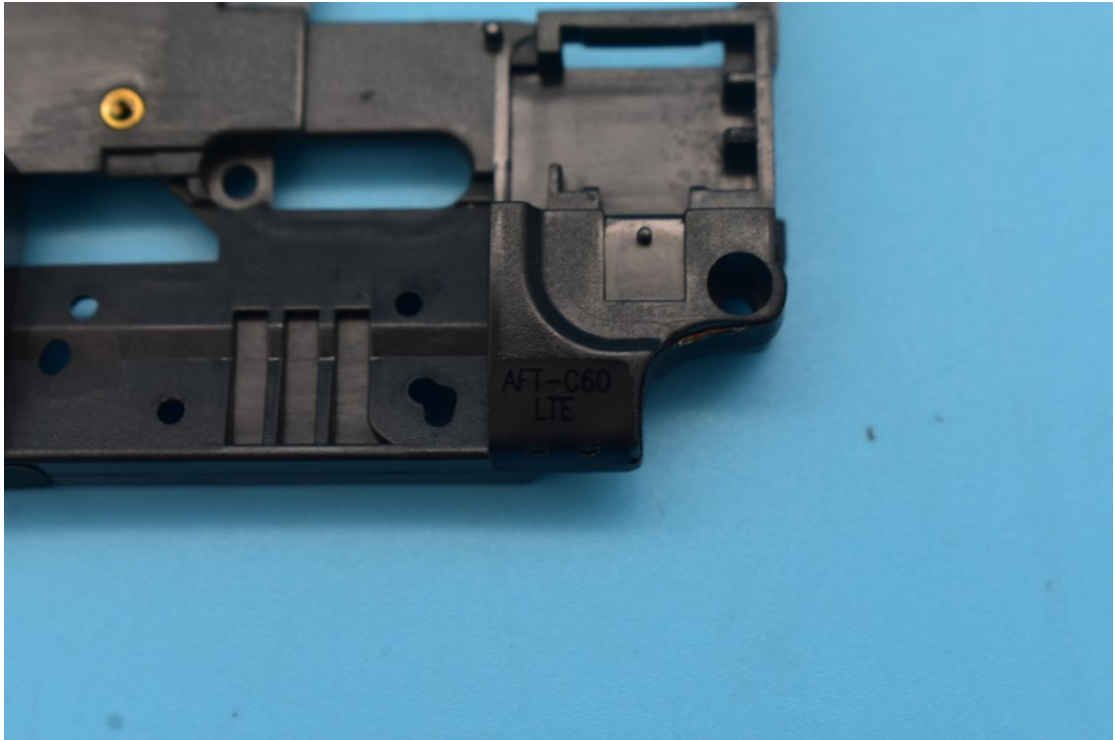

FCC ID:2AC6AC60, MODEL NAME:C60

## Internal Photos

### 1. EUT uncover view

## 2. Antenna view