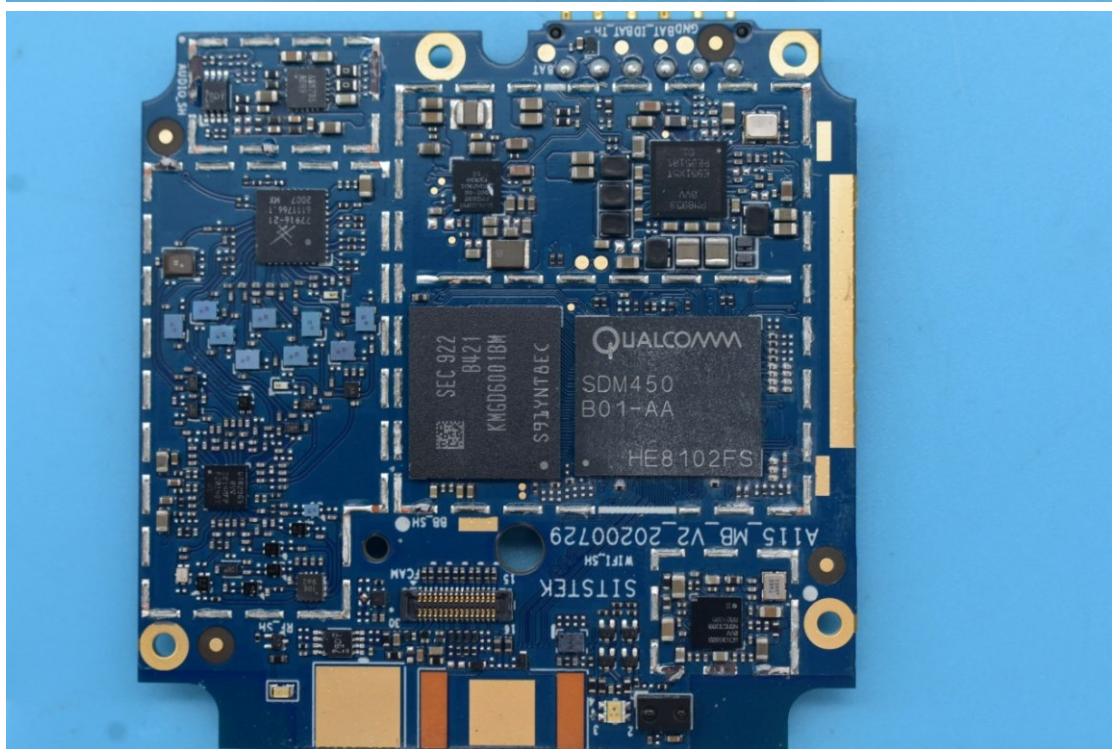

FCC ID:2AC6AC60, MODEL NAME:C60

## Internal Photos

### 1. EUT uncover view

## 2. Antenna view