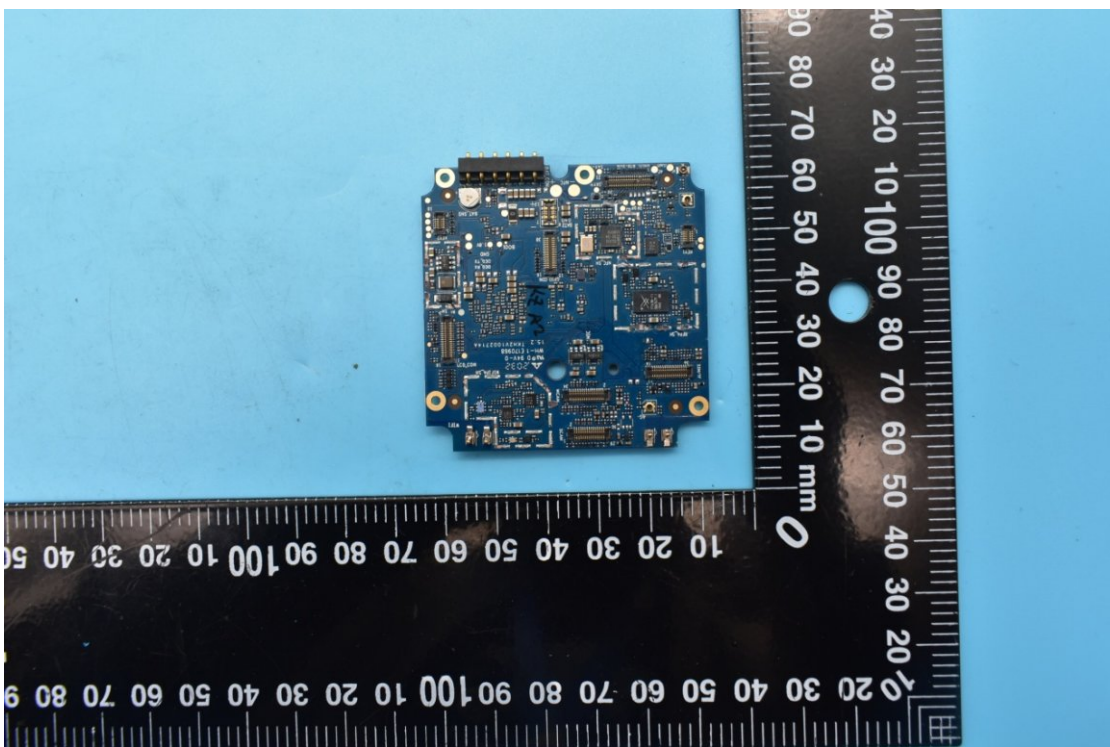

FCC ID:2AC6AC60, MODEL NAME:C60

## Internal Photos

### 1. EUT uncover view

## 2. Antenna view