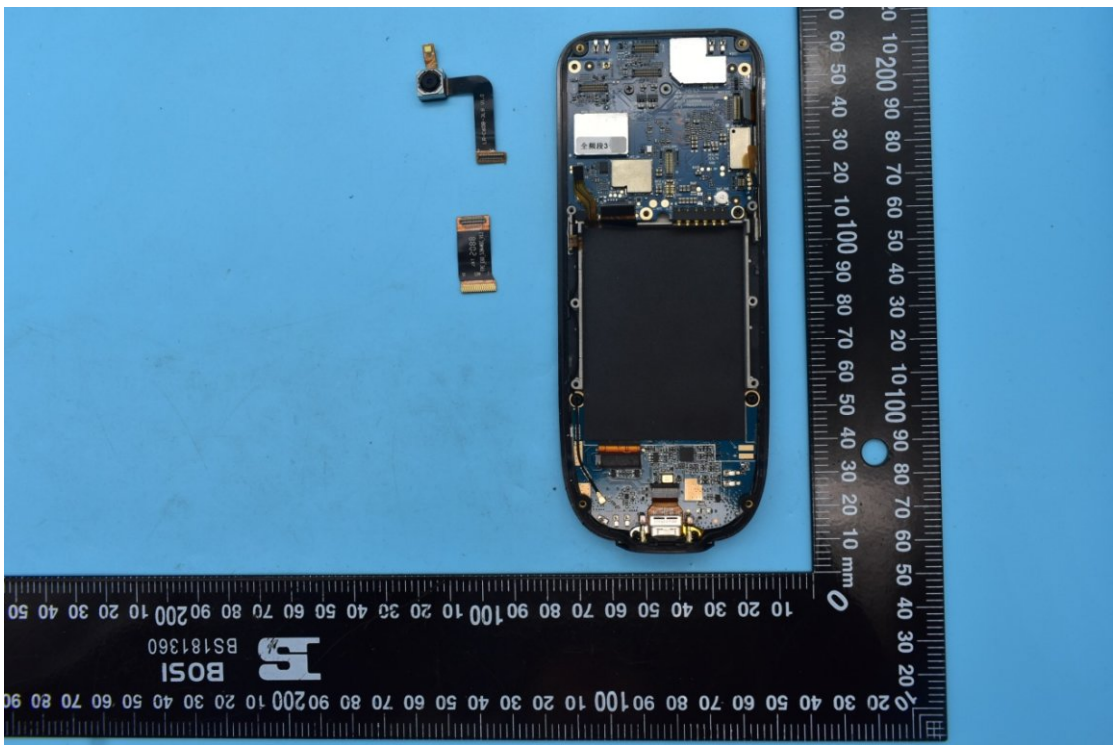

FCC ID:2AC6AC60, MODEL NAME:C60

## Internal Photos

### 1. EUT uncover view

## 2. Antenna view