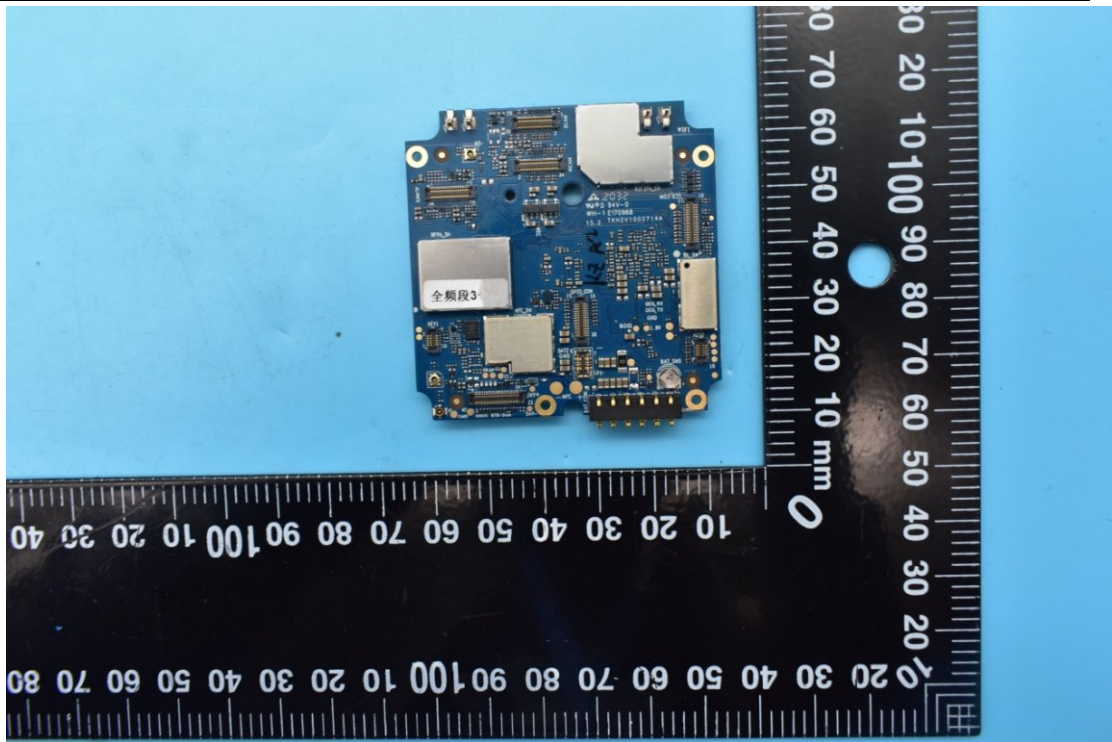

FCC ID:2AC6AC60, MODEL NAME:C60

## Internal Photos

### 1. EUT uncover view

## 2. Antenna view