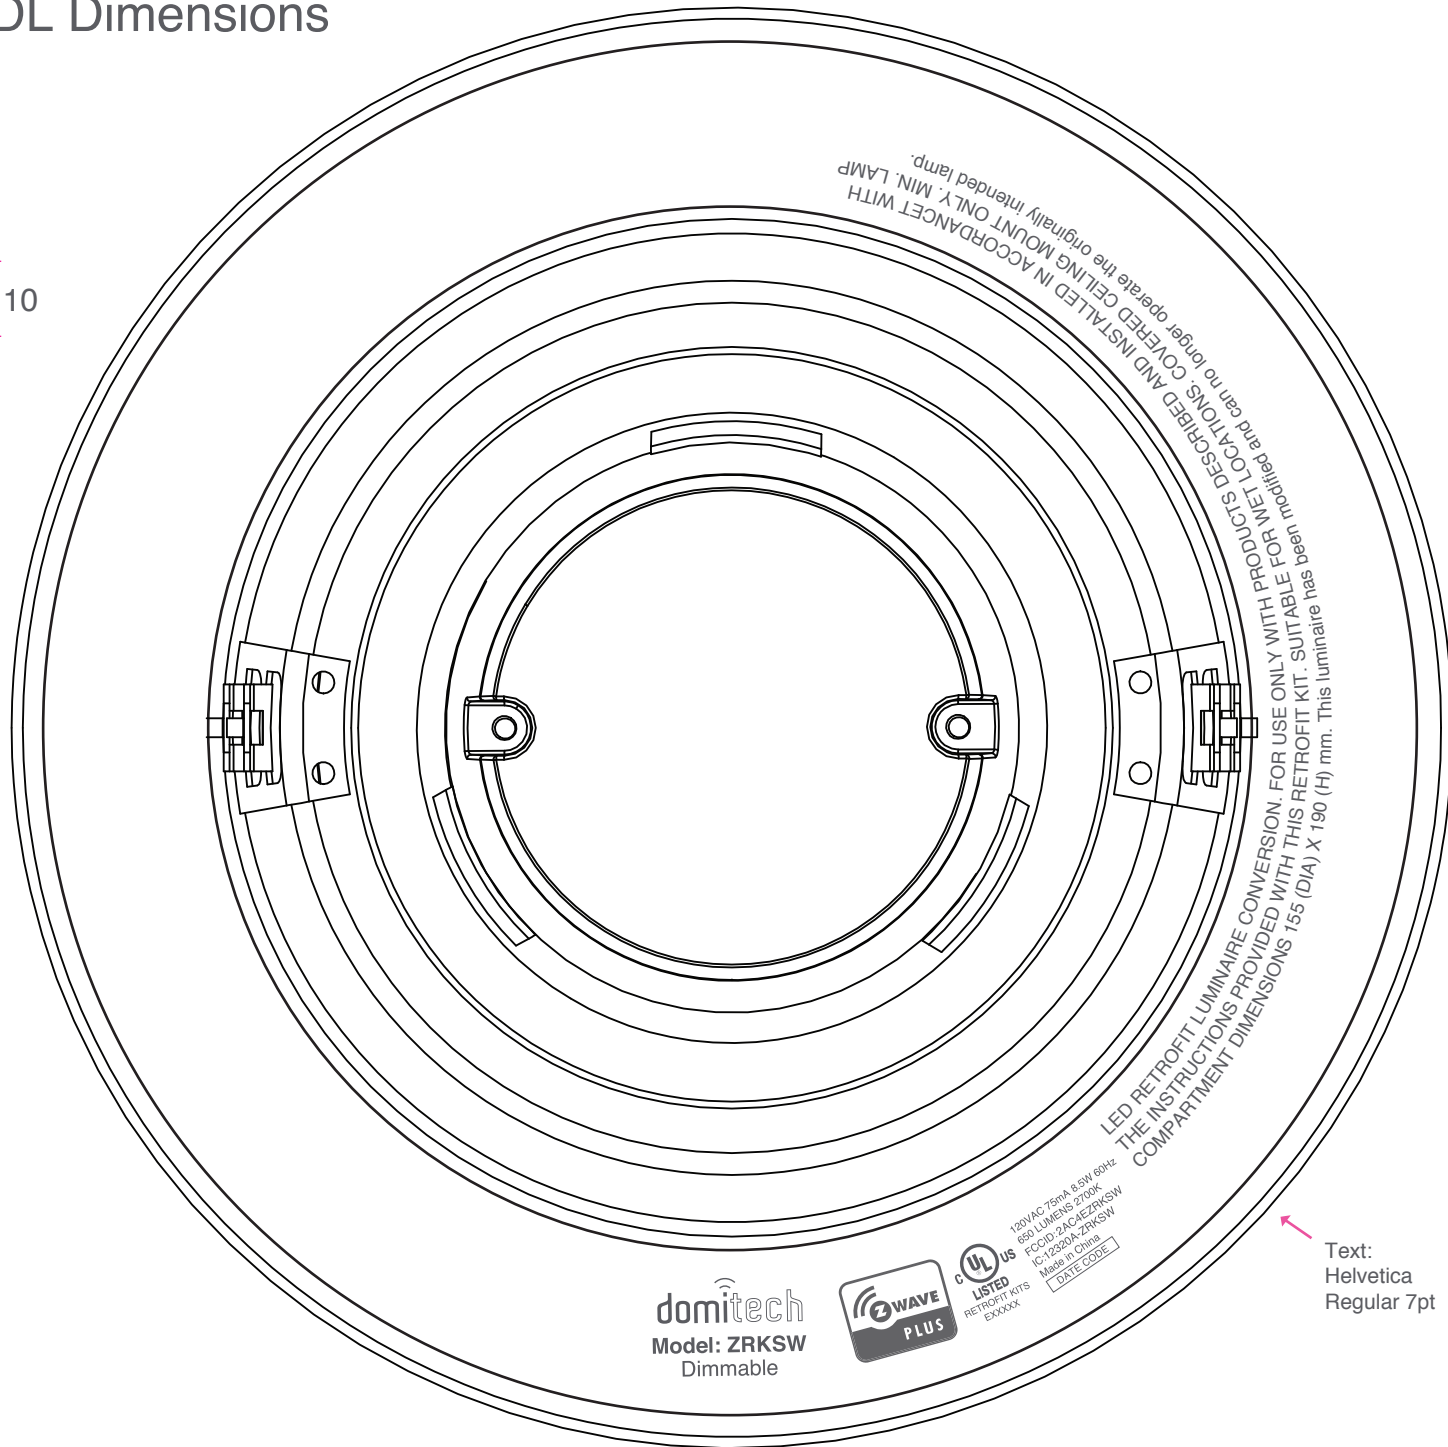

# Top View

## Domitech 6" DL Dimensions

August 3, 2015

Laser marking

120VAC 75mA 8.5W 60Hz  
850 LUMENS 2700K  
FCCID: 2AC4EZKRSW  
IC: 12320A-ZRKS  
Made in China  
DATE CODE

Text: Helvetica Regular 4pt

138

182

Text: Helvetica Regular 7pt