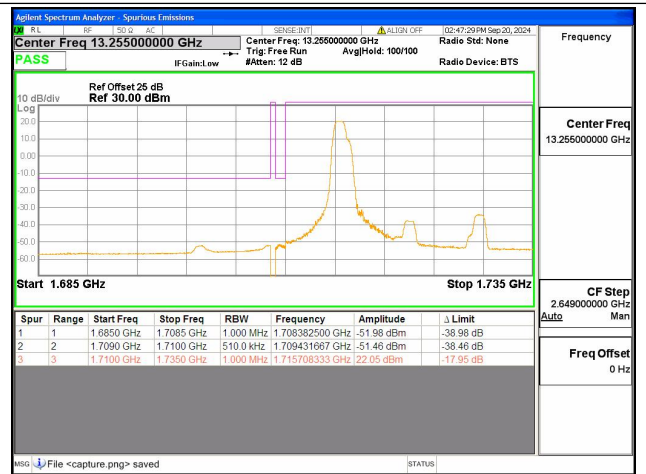

66C / 5+20MHz / Low CH / QPSK / 1#24-1#0