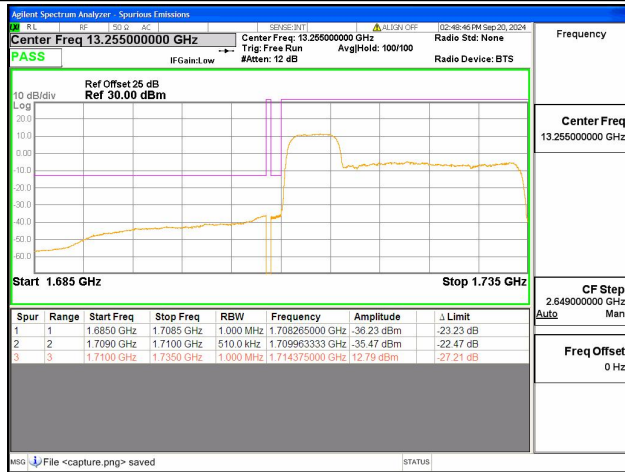

66C / 5+20MHz / Low CH / QPSK / 25#0-100#0