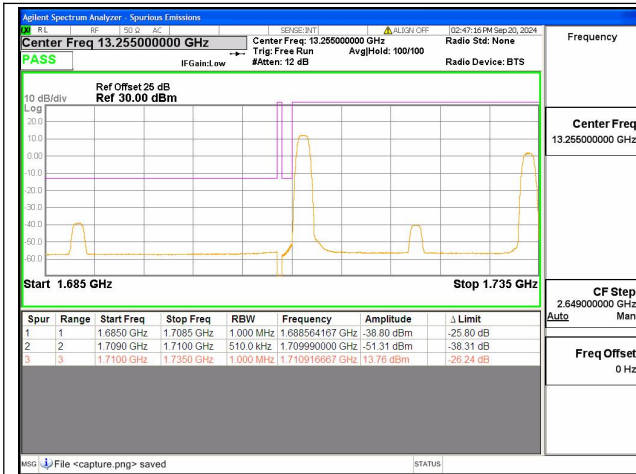

66C / 5+20MHz / Low CH / QPSK / 1#0-1#99