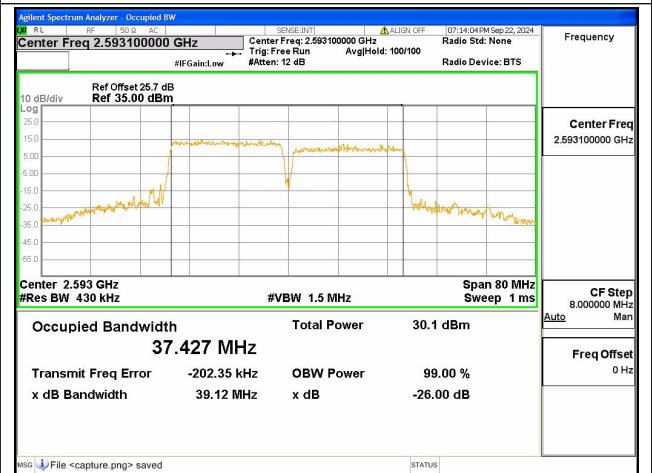

41C / 20+15MHz / 256QAM/ Mid CH

41C / 20+20MHz / 16QAM/ Mid CH