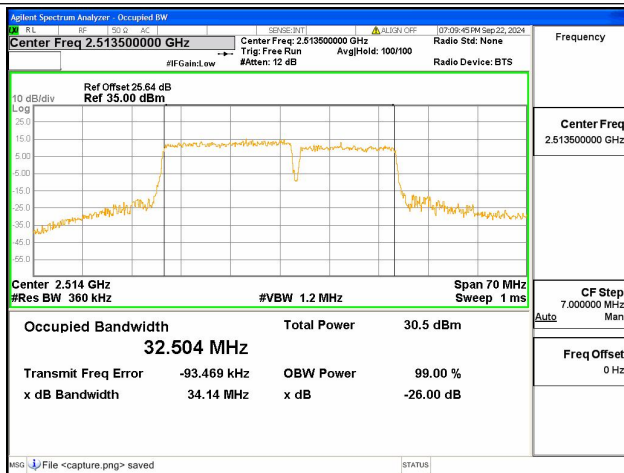

41C / 20+15MHz / QPSK/ Low CH

41C / 20+15MHz / 64QAM/ Low CH