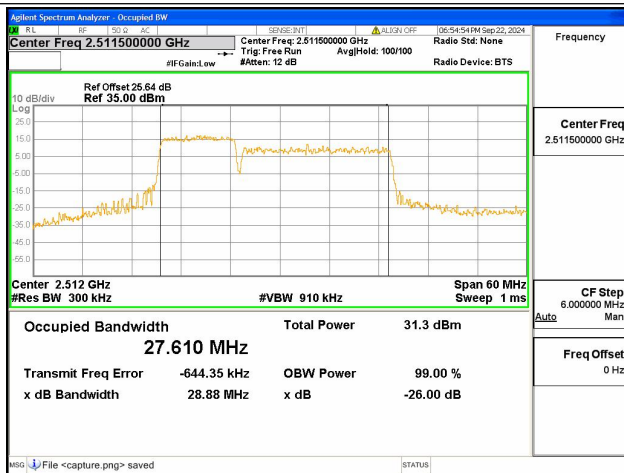

41C / 5+20MHz / 16QAM/ High CH

41C / 5+20MHz / 64QAM/ High CH

41C / 5+20MHz / 256QAM/ High CH

41C / 10+15MHz / QPSK/ Low CH

41C / 10+15MHz / 16QAM/ Low CH

41C / 10+15MHz / 64QAM/ Low CH

41C / 10+15MHz / 256QAM/ Low CH