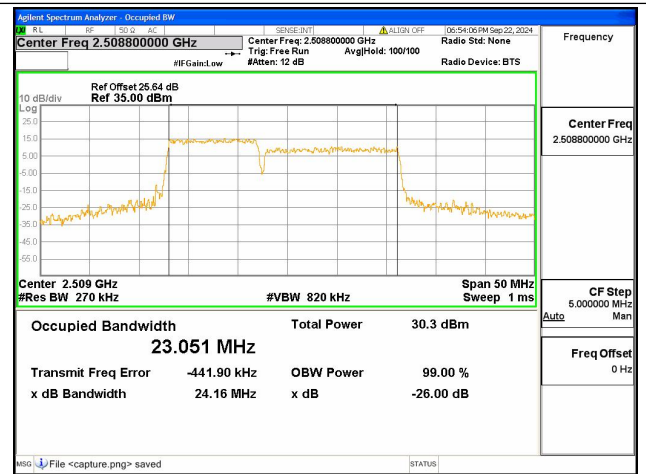

41C / 5+20MHz / 16QAM/ High CH

41C / 5+20MHz / 64QAM/ High CH

41C / 5+20MHz / 256QAM/ High CH

41C / 10+15MHz / QPSK/ Low CH

41C / 10+15MHz / 16QAM/ Low CH

41C / 10+15MHz / 64QAM/ Low CH

41C / 10+15MHz / 256QAM/ Low CH