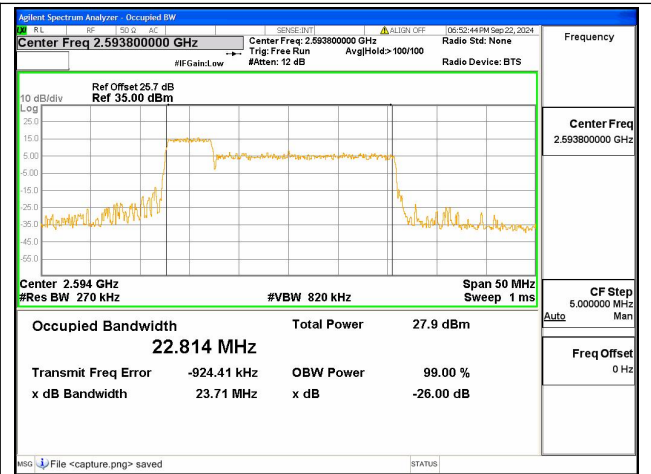

41C / 5+20MHz / 64QAM/ Low CH

41C / 5+20MHz / 256QAM/ Low CH

41C / 5+20MHz / QPSK/ Mid CH

41C / 5+20MHz / 16QAM/ Mid CH

41C / 5+20MHz / 64QAM/ Mid CH

41C / 5+20MHz / 256QAM/ Mid CH

41C / 5+20MHz / QPSK/ High CH