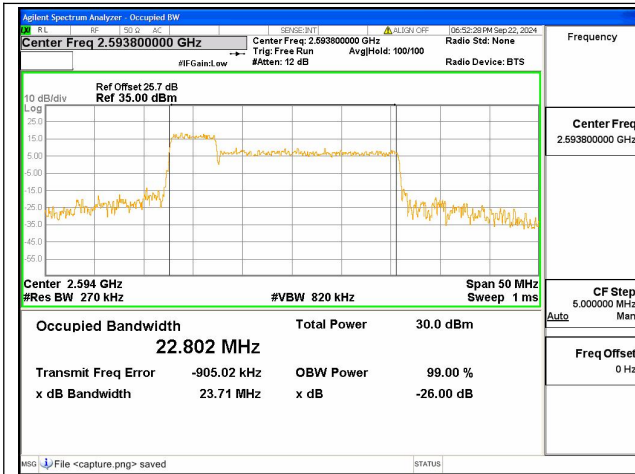

41C / 5+20MHz / 64QAM/ Low CH

41C / 5+20MHz / 256QAM/ Low CH

41C / 5+20MHz / QPSK/ Mid CH

41C / 5+20MHz / 16QAM/ Mid CH

41C / 5+20MHz / 64QAM/ Mid CH

41C / 5+20MHz / 256QAM/ Mid CH

41C / 5+20MHz / QPSK/ High CH