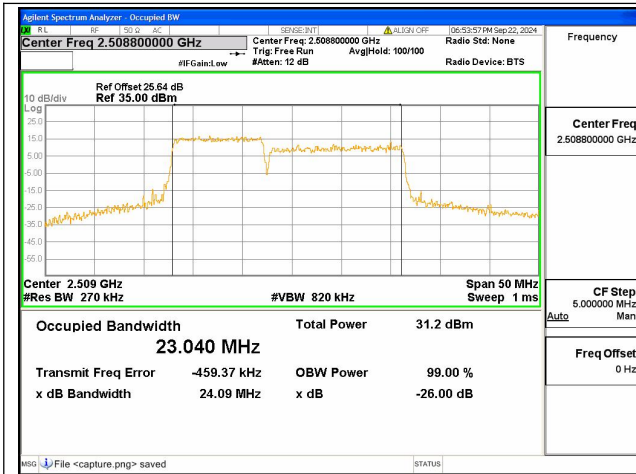

41C / 5+20MHz / 16QAM/ High CH

41C / 5+20MHz / 64QAM/ High CH

41C / 5+20MHz / 256QAM/ High CH

41C / 10+15MHz / QPSK/ Low CH

41C / 10+15MHz / 16QAM/ Low CH

41C / 10+15MHz / 64QAM/ Low CH

41C / 10+15MHz / 256QAM/ Low CH