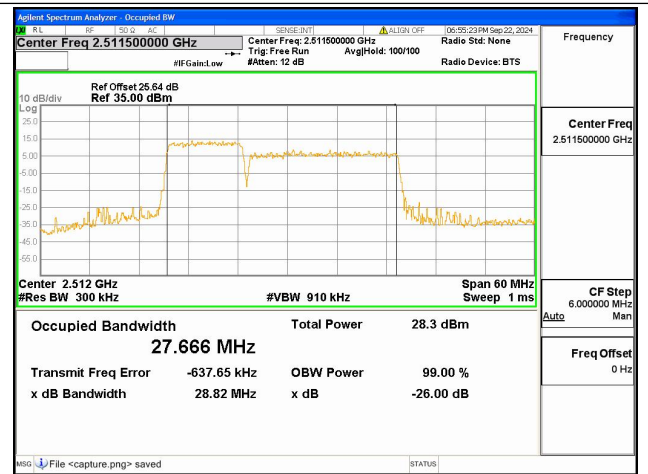

41C / 10+20MHz / 16QAM/ Low CH

41C / 10+20MHz / 256QAM/ Low CH