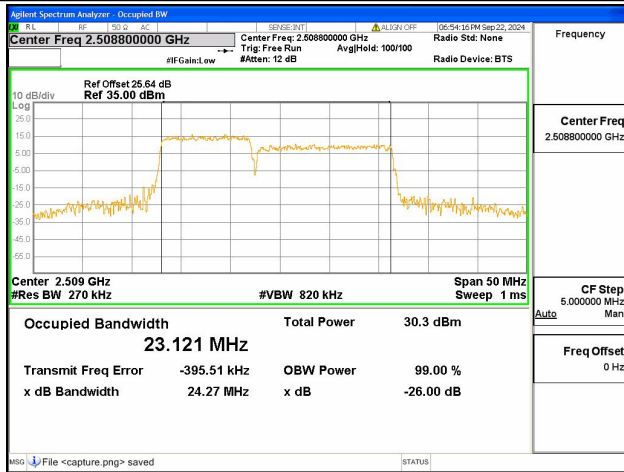

41C / 5+20MHz / 16QAM/ High CH

41C / 5+20MHz / 64QAM/ High CH

41C / 5+20MHz / 256QAM/ High CH

41C / 10+15MHz / QPSK/ Low CH

41C / 10+15MHz / 16QAM/ Low CH

41C / 10+15MHz / 64QAM/ Low CH

41C / 10+15MHz / 256QAM/ Low CH