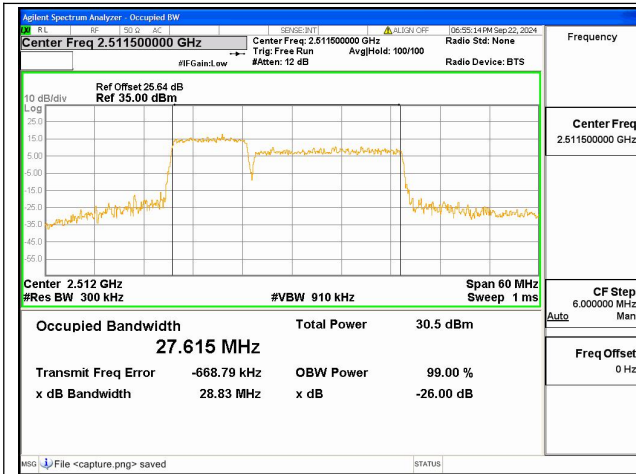

41C / 10+20MHz / 64QAM/ Low CH