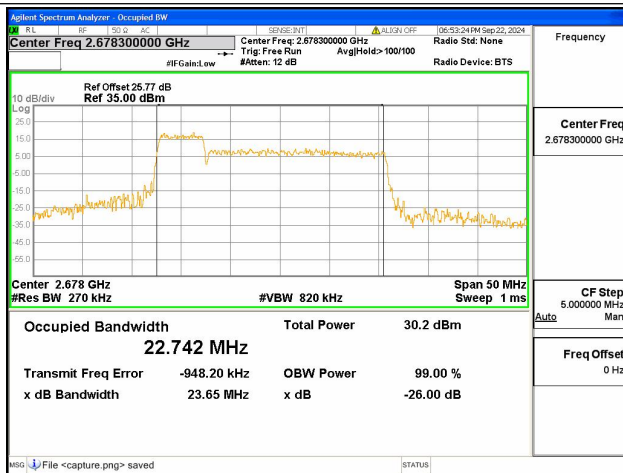

41C / 5+20MHz / QPSK/ High CH

41C / 5+20MHz / 64QAM/ High CH