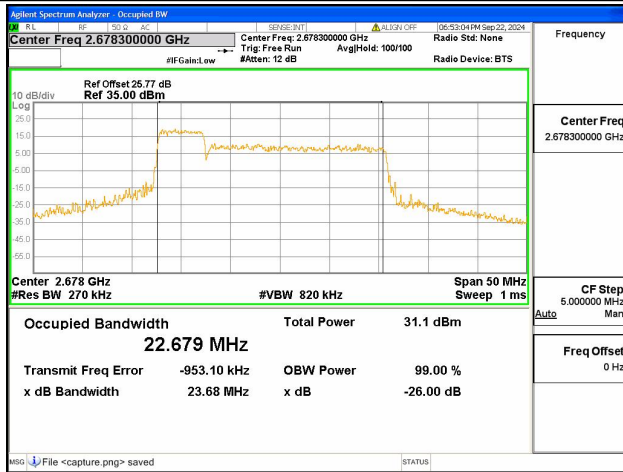

41C / 5+20MHz / 64QAM/ Low CH

41C / 5+20MHz / 256QAM/ Low CH

41C / 5+20MHz / QPSK/ Mid CH

41C / 5+20MHz / 16QAM/ Mid CH

41C / 5+20MHz / 64QAM/ Mid CH

41C / 5+20MHz / 256QAM/ Mid CH

41C / 5+20MHz / QPSK/ High CH