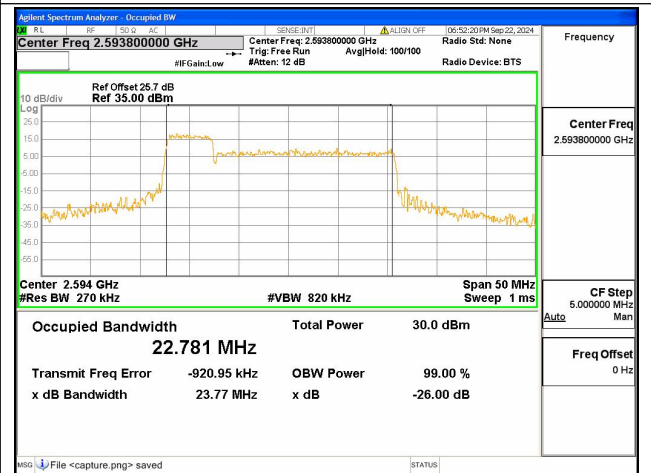

41C / 5+20MHz / 256QAM/ Low CH

41C / 5+20MHz / 16QAM/ Mid CH