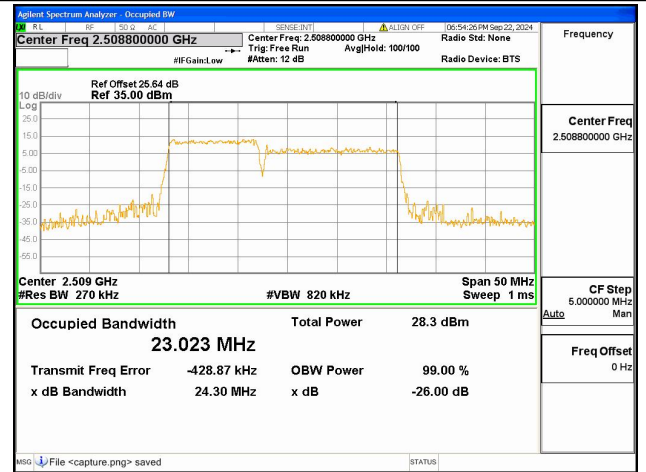

41C / 5+20MHz / 16QAM/ High CH

41C / 5+20MHz / 64QAM/ High CH

41C / 5+20MHz / 256QAM/ High CH

41C / 10+15MHz / QPSK/ Low CH

41C / 10+15MHz / 16QAM/ Low CH

41C / 10+15MHz / 64QAM/ Low CH

41C / 10+15MHz / 256QAM/ Low CH