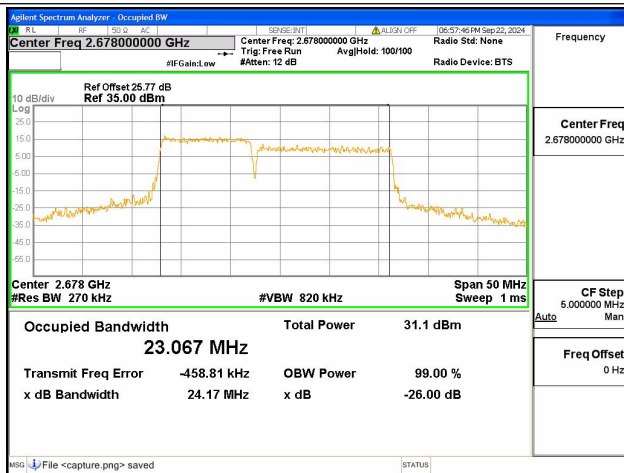

41C / 10+15MHz / 256QAM/ Mid CH

41C / 10+20MHz / QPSK/ Mid CH

41C / 10+20MHz / 16QAM/ Mid CH

41C / 10+20MHz / 64QAM/ Mid CH

41C / 10+20MHz / 256QAM/ Mid CH

41C / 10+15MHz / QPSK/ High CH

41C / 10+15MHz / 16QAM/ High CH