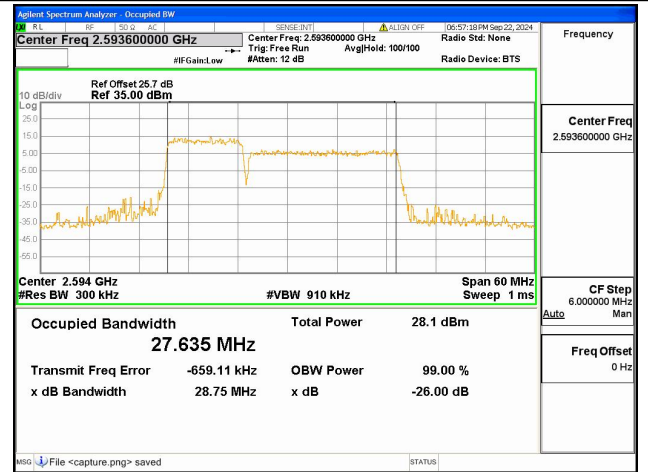

41C / 10+15MHz / 256QAM/ Mid CH

41C / 10+20MHz / QPSK/ Mid CH

41C / 10+20MHz / 16QAM/ Mid CH

41C / 10+20MHz / 64QAM/ Mid CH

41C / 10+20MHz / 256QAM/ Mid CH

41C / 10+15MHz / QPSK/ High CH

41C / 10+15MHz / 16QAM/ High CH