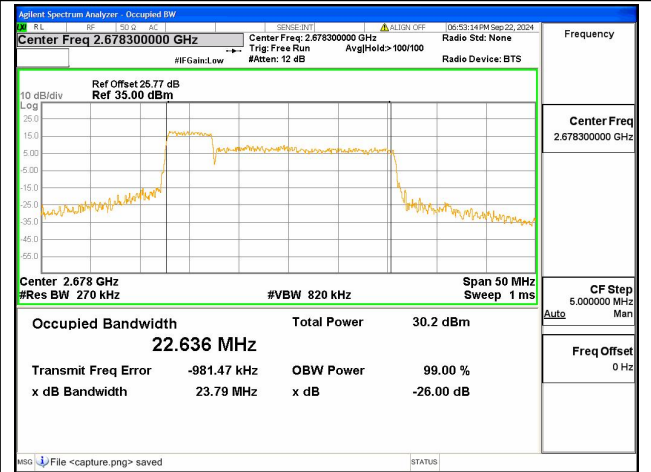

41C / 5+20MHz / 64QAM/ Low CH

41C / 5+20MHz / 256QAM/ Low CH

41C / 5+20MHz / QPSK/ Mid CH

41C / 5+20MHz / 16QAM/ Mid CH

41C / 5+20MHz / 64QAM/ Mid CH

41C / 5+20MHz / 256QAM/ Mid CH

41C / 5+20MHz / QPSK/ High CH