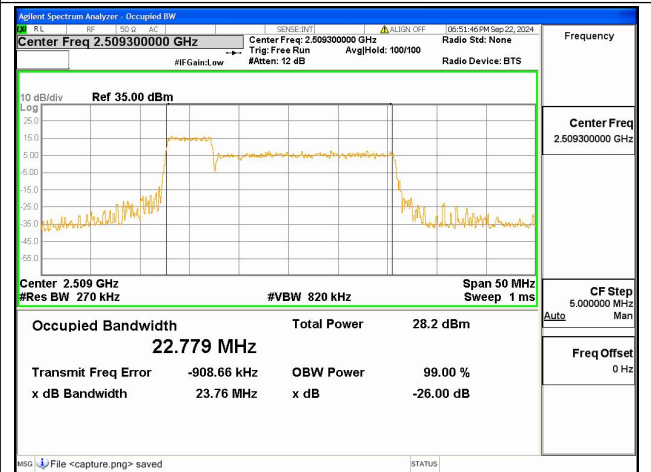

41C / 5+20MHz / 16QAM/ Low CH

41C / 5+20MHz / 256QAM/ Low CH