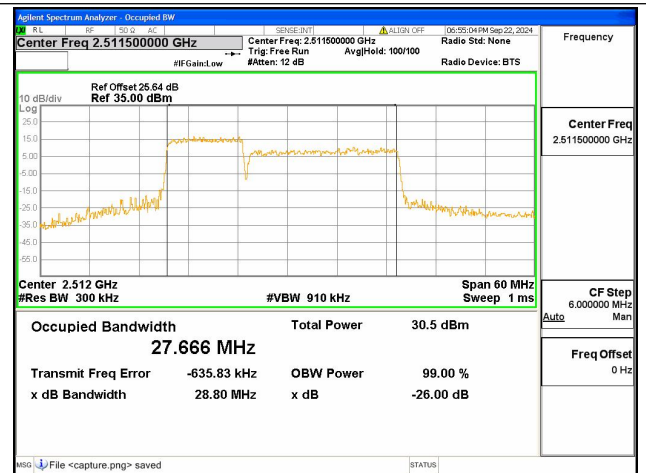

41C / 10+15MHz / 256QAM/ Low CH

41C / 10+20MHz / 16QAM/ Low CH