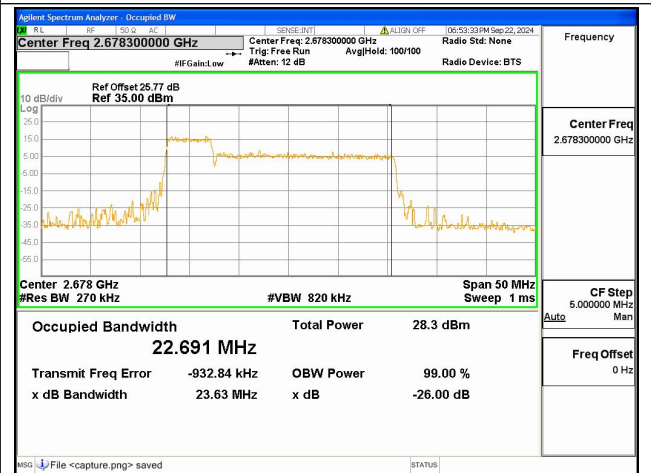

41C / 5+20MHz / 16QAM/ High CH

41C / 5+20MHz / 256QAM/ High CH