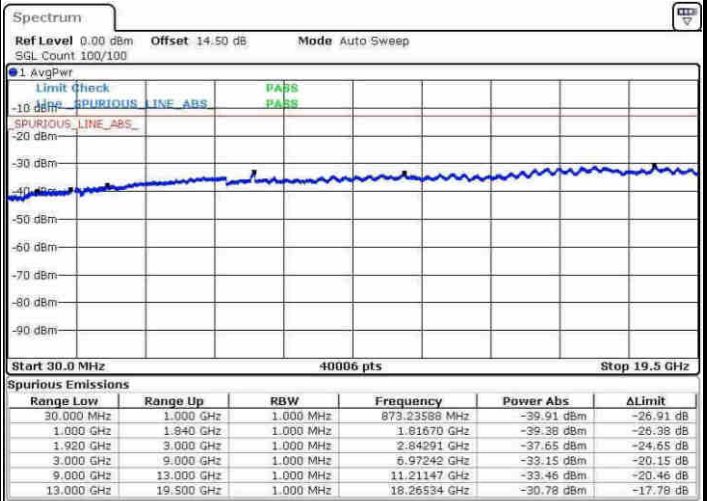

Date: 8.APR.2017 11:27:28

LTE Band 25 / 10MHz

Lowest Channel / QPSK

Date: 8.APR.2017 11:29:08

Lowest Channel / 16QAM

Date: 8.APR.2017 11:30:07

LTE Band 25 / 10MHz

Middle Channel / QPSK

Middle Channel / 16QAM

Date: 8.APR.2017 11:31:48

Date: 8.APR.2017 11:32:46

Highest Channel / QPSK

Highest Channel / 16QAM

Date: 8.APR.2017 11:39:13

Date: 8.APR.2017 11:40:11

LTE Band 25 / 15MHz