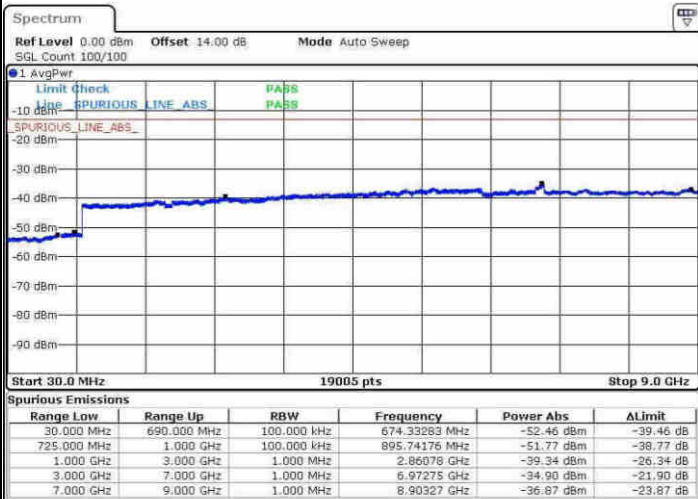

Highest Channel / 16QAM

Date: 3.MAY.2017 00:10:57

Date: 3.MAY.2017 00:11:56

LTE Band 17 / 10MHz

Lowest Channel / QPSK

Lowest Channel / 16QAM

Date: 3.MAY.2017 00:18:20

Date: 3.MAY.2017 00:19:16

LTE Band 17 / 10MHz

Middle Channel / QPSK

Middle Channel / 16QAM

Date: 3.MAY.2017 00:20:55

Date: 3.MAY.2017 00:21:52

Highest Channel / QPSK

Highest Channel / 16QAM

Date: 3.MAY.2017 00:28:10