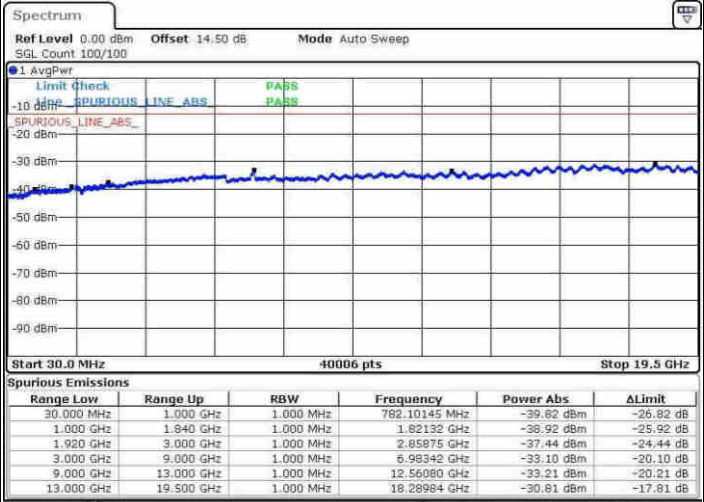

LTE Band 17 / 10MHz

Lowest Channel / 64QAM

Middle Channel / 64QAM

Date: 30.MAY.2017 18:46:37

Date: 30.MAY.2017 18:48:05

Highest Channel / 64QAM

Date: 30.MAY.2017 18:51:21

LTE Band 25 / 1.4MHz

Lowest Channel / QPSK

Lowest Channel / 16QAM

Date: 8.APR.2017 10:37:08

Date: 8.APR.2017 10:38:05

Middle Channel / QPSK

Middle Channel / 16QAM

Date: 8.APR.2017 10:53:38

Date: 8.APR.2017 10:54:36

LTE Band 25 / 1.4MHz

Highest Channel / QPSK

Date: 8.APR.2017 11:01:03

Highest Channel / 16QAM

Date: 8.APR.2017 11:02:01

LTE Band 25 / 3MHz

Lowest Channel / QPSK

Date: 8.APR.2017 11:03:42