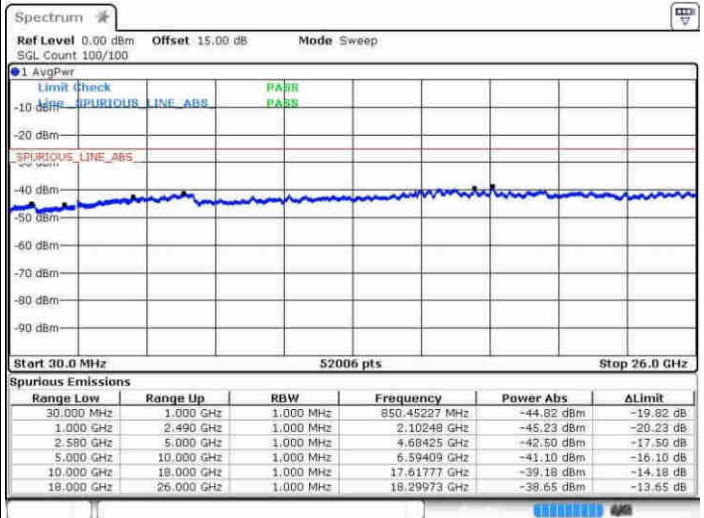

Middle Channel / 64QAM

Date: 22 APR 2017 12:36:36

LTE Band 7 / 20MHz+20MHz

Highest Channel / Q

Highest Channel / 16QAM

Date: 22 APR 2017 12:48:34

Date: 22 APR 2017 12:48:29

Highest Channel / 64QAM