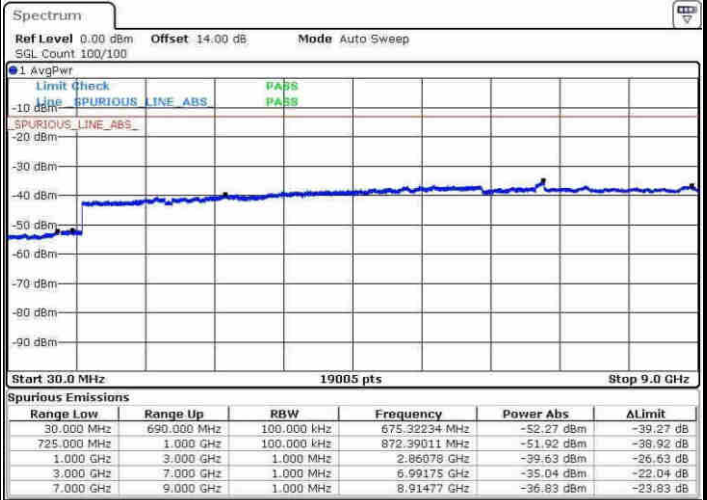

Middle Channel / 64QAM

Date: 30.MAY.2017 18:24:37

Date: 30.MAY.2017 18:25:24

Highest Channel / 64QAM

Date: 30.MAY.2017 18:29:54

LTE Band 17 / 5MHz

Lowest Channel / QPSK

Lowest Channel / 16QAM

Date: 3.MAY.2017 00:01:05

Date: 3.MAY.2017 00:02:02

Middle Channel / QPSK

Middle Channel / 16QAM

Date: 3.MAY.2017 00:03:41

Date: 3.MAY.2017 00:04:39

LTE Band 17 / 5MHz

Highest Channel / QPSK

Highest Channel / 16QAM

Date: 3.MAY.2017 00:10:57

Date: 3.MAY.2017 00:11:56

LTE Band 17 / 10MHz

Lowest Channel / QPSK

Lowest Channel / 16QAM

Date: 3.MAY.2017 00:18:20

Date: 3.MAY.2017 00:19:16