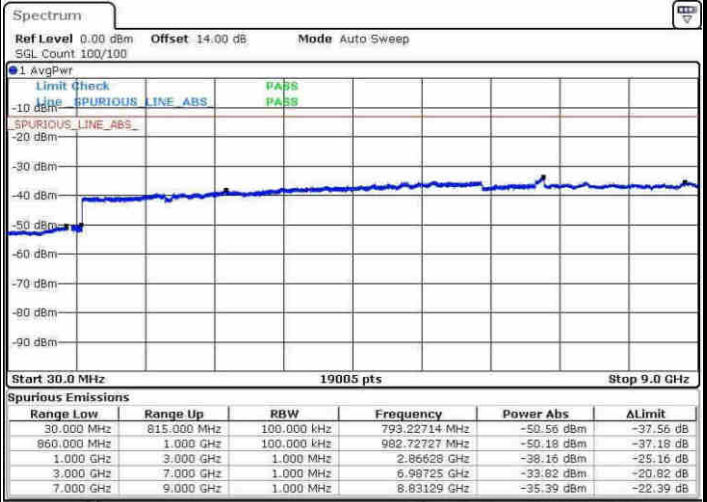

Lowest Channel / 16QAM

Date: 8.APR.2017 11:55:34

LTE Band 25 / 20MHz

Middle Channel / QPSK

Middle Channel / 16QAM

Date: 8.APR.2017 11:57:15

Date: 8.APR.2017 11:58:13

Highest Channel / QPSK

Highest Channel / 16QAM

Date: 8.APR.2017 12:04:40

Date: 8.APR.2017 12:05:39

LTE Band 26 / 1.4MHz

Lowest Channel / QPSK

Lowest Channel / 16QAM

Date: 9.APR.2017 16:06:03

Date: 9.APR.2017 16:07:02

Middle Channel / QPSK

Middle Channel / 16QAM

Date: 9.APR.2017 16:08:43

Date: 9.APR.2017 16:09:42

LTE Band 25 / 1.4MHz

Lowest Channel / 64QAM

Middle Channel / 64QAM

Date: 30.MAY.2017 14:32:06