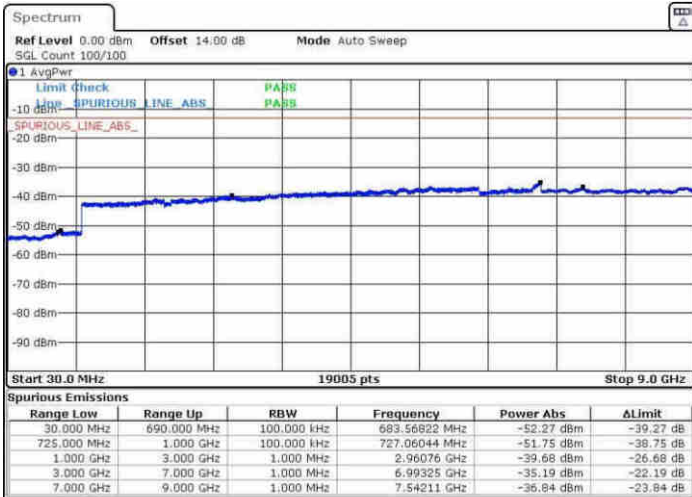

LTE Band 12 / 10MHz

Middle Channel / QPSK

Middle Channel / 16QAM

Date: 8.APR.2017 07:48:46

Date: 8.APR.2017 07:50:40

Highest Channel / QPSK

Highest Channel / 16QAM

Date: 8.APR.2017 07:56:53

Date: 8.APR.2017 07:57:47

LTE Band 12 / 1.4MHz

Lowest Channel / 64QAM

Middle Channel / 64QAM

Date: 30.MAY.2017 18:00:54

Date: 30.MAY.2017 18:01:32

Highest Channel / 64QAM

Date: 30.MAY.2017 18:04:28

LTE Band 12 / 3MHz

Lowest Channel / 64QAM

Middle Channel / 64QAM

Date: 30.MAY.2017 18:07:17

Date: 30.MAY.2017 18:07:59

Highest Channel / 64QAM

Date: 30.MAY.2017 18:10:37

LTE Band 12 / 5MHz