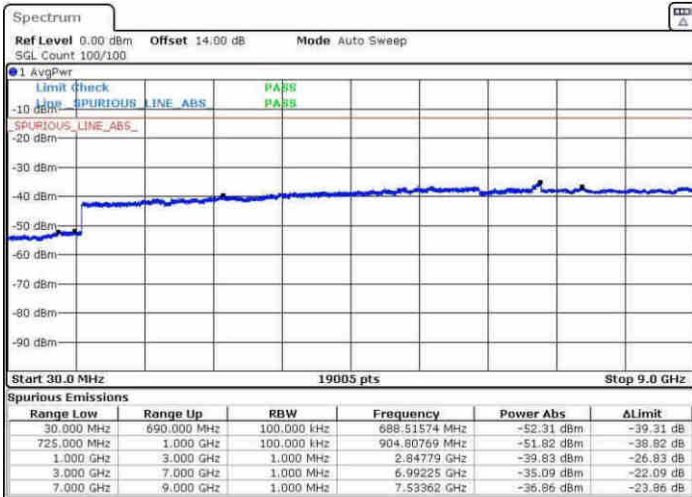

Lowest Channel / 64QAM

Middle Channel / 64QAM

Date: 30.MAY.2017 18:12:35

Date: 30.MAY.2017 18:13:13

Highest Channel / 64QAM

Date: 30.MAY.2017 18:16:13

LTE Band 12 / 10MHz

Lowest Channel / 64QAM

Middle Channel / 64QAM

Date: 30.MAY.2017 18:24:37

Date: 30.MAY.2017 18:25:24

Highest Channel / 64QAM

Date: 30.MAY.2017 18:29:54

LTE Band 17 / 5MHz

Lowest Channel / QPSK

Lowest Channel / 16QAM