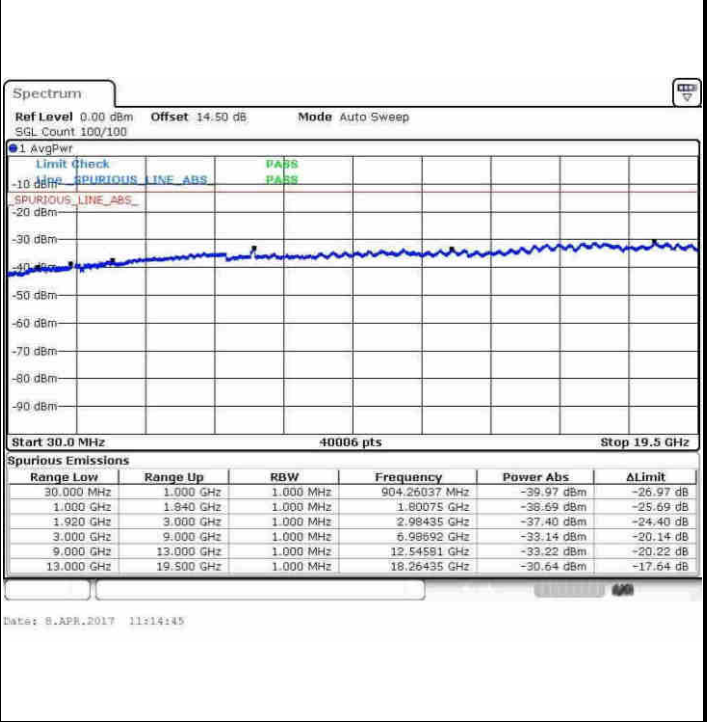

LTE Band 25 / 1.4MHz

Highest Channel / QPSK

Date: 8.APR.2017 11:01:03

Highest Channel / 16QAM

Date: 8.APR.2017 11:02:01

LTE Band 25 / 3MHz

Lowest Channel / QPSK

Date: 8.APR.2017 11:03:42

Lowest Channel / 16QAM

Date: 8.APR.2017 11:04:41

LTE Band 25 / 3MHz

Middle Channel / QPSK

Middle Channel / 16QAM

Highest Channel / QPSK

Highest Channel / 16QAM

LTE Band 25 / 5MHz

Lowest Channel / QPSK

Lowest Channel / 16QAM

Middle Channel / QPSK

Middle Channel / 16QAM

LTE Band 25 / 5MHz

Highest Channel / QPSK

Date: 8.APR.2017 11:26:30

Highest Channel / 16QAM