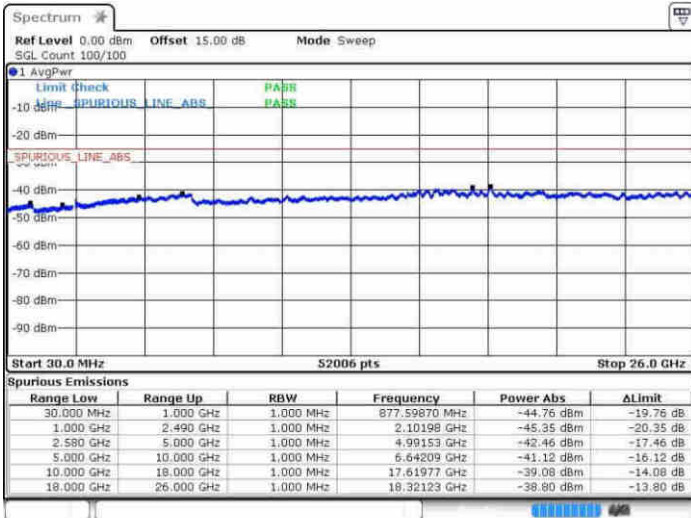

Middle Channel / 64QAM

Date: 22 APR 2017 12:36:36

LTE Band 7 / 20MHz+20MHz

Highest Channel / Q

Highest Channel / 16QAM

Date: 22 APR 2017 12:48:34

Date: 22 APR 2017 12:48:29

Highest Channel / 64QAM

Date: 22 APR 2017 12:47:03

LTE Band 12 / 1.4MHz

Lowest Channel / QPSK

Lowest Channel / 16QAM

Date: 8.APR.2017 06:56:50

Date: 8.APR.2017 06:57:44

Middle Channel / QPSK

Middle Channel / 16QAM