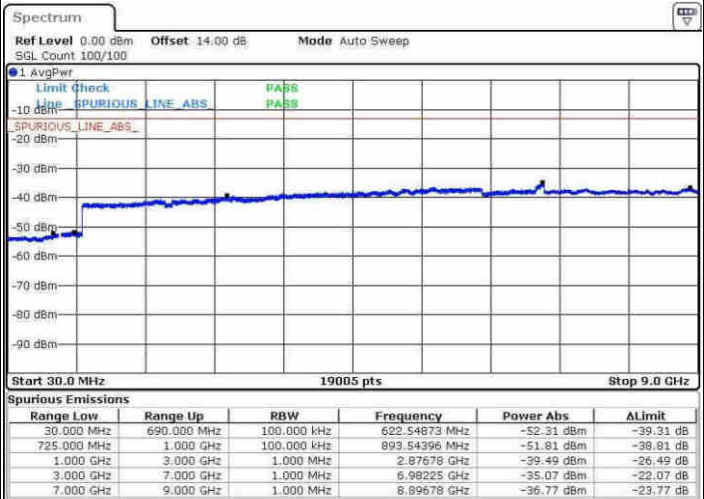

Highest Channel / 16QAM

Date: 3.MAY.2017 00:10:57

Date: 3.MAY.2017 00:11:56

LTE Band 17 / 10MHz

Lowest Channel / QPSK

Lowest Channel / 16QAM

Date: 3.MAY.2017 00:18:20

Date: 3.MAY.2017 00:19:16

LTE Band 17 / 10MHz

Middle Channel / QPSK

Middle Channel / 16QAM

Date: 3.MAY.2017 00:20:55

Date: 3.MAY.2017 00:21:52

Highest Channel / QPSK

Highest Channel / 16QAM

Date: 3.MAY.2017 00:28:10

Date: 3.MAY.2017 00:29:06

LTE Band 17 / 5MHz

Lowest Channel / 64QAM

Middle Channel / 64QAM

Date: 30.MAY.2017 18:39:15

Date: 30.MAY.2017 18:40:45

Highest Channel / 64QAM

Date: 30.MAY.2017 18:43:24