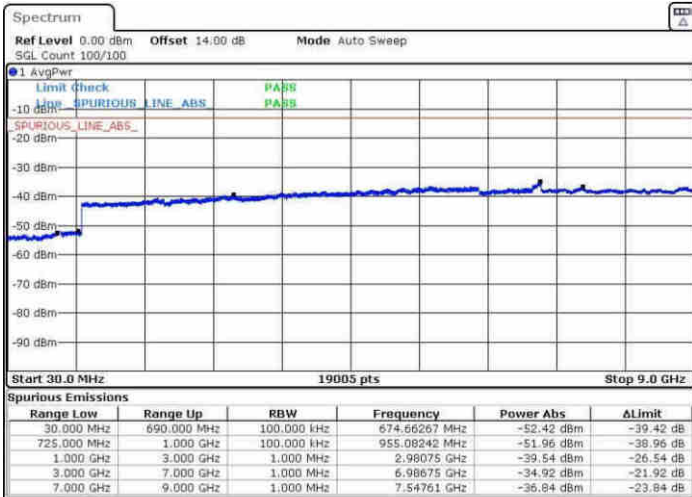

LTE Band 17 / 10MHz

Middle Channel / QPSK

Middle Channel / 16QAM

Date: 3.MAY.2017 00:20:55

Date: 3.MAY.2017 00:21:52

Highest Channel / QPSK

Highest Channel / 16QAM

Date: 3.MAY.2017 00:28:10

Date: 3.MAY.2017 00:29:06

LTE Band 17 / 5MHz

Lowest Channel / 64QAM

Middle Channel / 64QAM

Date: 30.MAY.2017 18:39:15

Date: 30.MAY.2017 18:40:45

Highest Channel / 64QAM

Date: 30.MAY.2017 18:43:24

LTE Band 17 / 10MHz

Lowest Channel / 64QAM

Middle Channel / 64QAM

Date: 30.MAY.2017 18:46:37

Date: 30.MAY.2017 18:48:05

Highest Channel / 64QAM

Date: 30.MAY.2017 18:51:21

LTE Band 25 / 1.4MHz