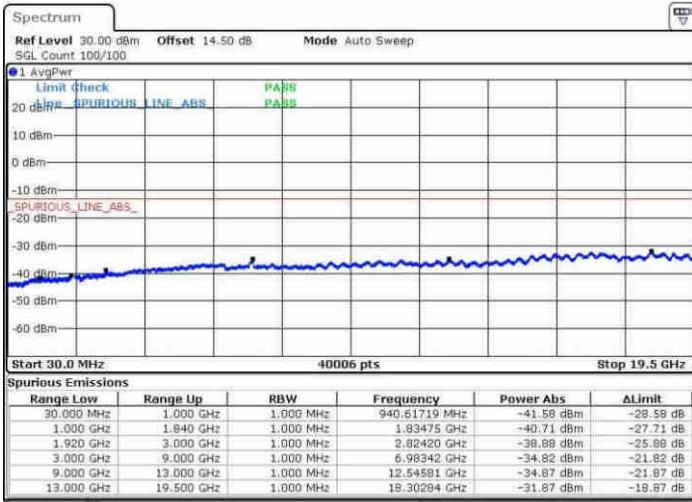

Middle Channel / QPSK

Middle Channel / 16QAM

Date: 9.APR.2017 16:08:43

Date: 9.APR.2017 16:09:42

LTE Band 25 / 1.4MHz

Lowest Channel / 64QAM

Middle Channel / 64QAM

Date: 30.MAY.2017 14:32:06

Date: 30.MAY.2017 14:36:26

Highest Channel / 64QAM

Date: 30.MAY.2017 14:45:14

LTE Band 25 / 3MHz

Lowest Channel / 64QAM

Middle Channel / 64QAM

Date: 30.MAY.2017 14:49:02

Date: 30.MAY.2017 14:50:09

Highest Channel / 64QAM

Date: 30.MAY.2017 14:54:12

LTE Band 25 / 5MHz

Lowest Channel / 64QAM

Middle Channel / 64QAM

Date: 30.MAY.2017 14:56:06

Date: 30.MAY.2017 14:57:20

Highest Channel / 64QAM