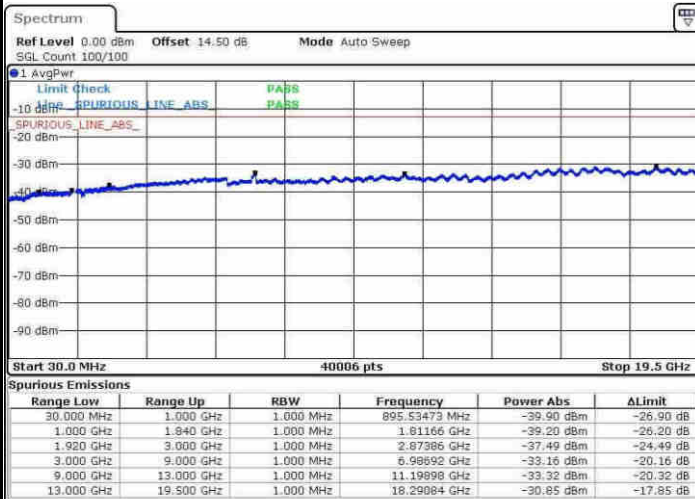

LTE Band 25 / 15MHz

Highest Channel / QPSK

Date: 8.APR.2017 11:51:56

Highest Channel / 16QAM

Date: 8.APR.2017 11:52:54

LTE Band 25 / 20MHz

Lowest Channel / QPSK

Date: 8.APR.2017 11:54:36