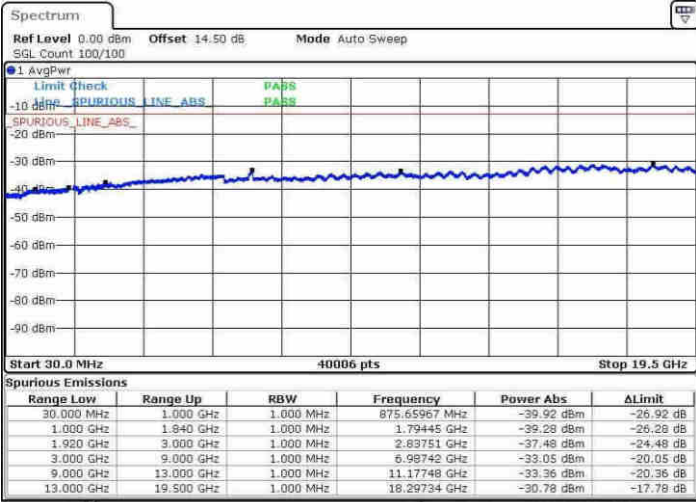

Lowest Channel / QPSK

Lowest Channel / 16QAM

Middle Channel / QPSK

Middle Channel / 16QAM

LTE Band 25 / 5MHz

Highest Channel / QPSK

Date: 8.APR.2017 11:26:30

Highest Channel / 16QAM

Date: 8.APR.2017 11:27:28

LTE Band 25 / 10MHz

Lowest Channel / QPSK

Date: 8.APR.2017 11:29:08

Lowest Channel / 16QAM

Date: 8.APR.2017 11:30:07

LTE Band 25 / 10MHz

Middle Channel / QPSK

Middle Channel / 16QAM

Date: 8.APR.2017 11:31:48

Date: 8.APR.2017 11:32:46

Highest Channel / QPSK

Highest Channel / 16QAM

Date: 8.APR.2017 11:39:13

Date: 8.APR.2017 11:40:11

LTE Band 25 / 15MHz