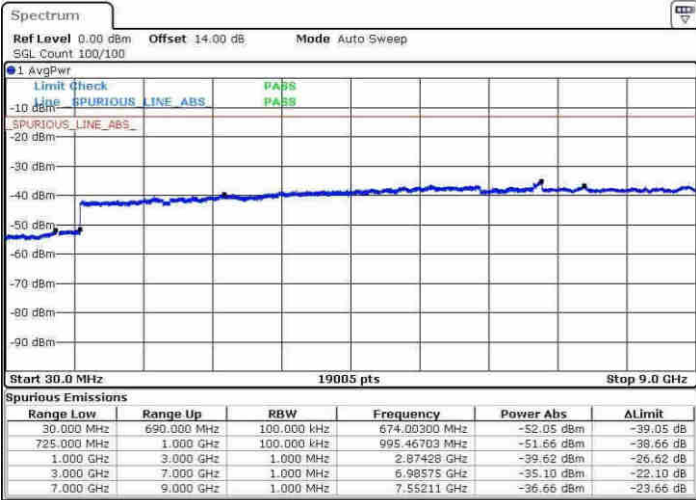

Date: 3.MAY.2017 00:01:05

Date: 3.MAY.2017 00:02:02

Middle Channel / QPSK

Middle Channel / 16QAM

Date: 3.MAY.2017 00:03:41

Date: 3.MAY.2017 00:04:39

LTE Band 17 / 5MHz

Highest Channel / QPSK

Highest Channel / 16QAM

Date: 3.MAY.2017 00:10:57

Date: 3.MAY.2017 00:11:56

LTE Band 17 / 10MHz

Lowest Channel / QPSK

Lowest Channel / 16QAM

Date: 3.MAY.2017 00:18:20

Date: 3.MAY.2017 00:19:16

LTE Band 17 / 10MHz

Middle Channel / QPSK

Middle Channel / 16QAM

Date: 3.MAY.2017 00:20:55

Date: 3.MAY.2017 00:21:52

Highest Channel / QPSK

Highest Channel / 16QAM

Date: 3.MAY.2017 00:28:10