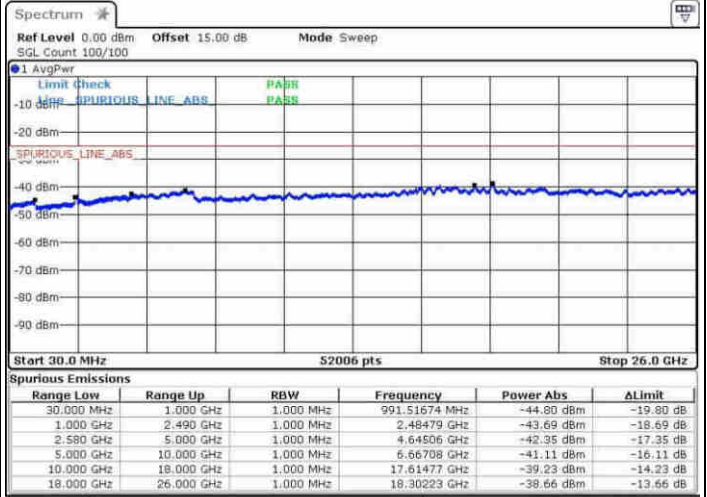

LTE Band 7 / 20MHz+10MHz

Highest Channel / Q

Highest Channel / 16QAM

Date: 22 APR 2017 15:34:11

Date: 22 APR 2017 15:33:10

Highest Channel / 64QAM

Date: 22 APR 2017 15:35:08

LTE Band 7 / 20MHz+15MHz

Lowest Channel / Q

Lowest Channel / 16QAM

Date: 22 APR 2017 13:28:45

Date: 22 APR 2017 13:27:41

Lowest Channel / 64QAM

Date: 22 APR 2017 13:26:48

LTE Band 7 / 20MHz+15MHz

Middle Channel / Q

Middle Channel / 16QAM

Date: 22 APR 2017 13:22:43

Date: 22 APR 2017 13:23:42

Middle Channel / 64QAM

Date: 22 APR 2017 13:24:55

LTE Band 7 / 20MHz+15MHz

Highest Channel / Q

Highest Channel / 16QAM