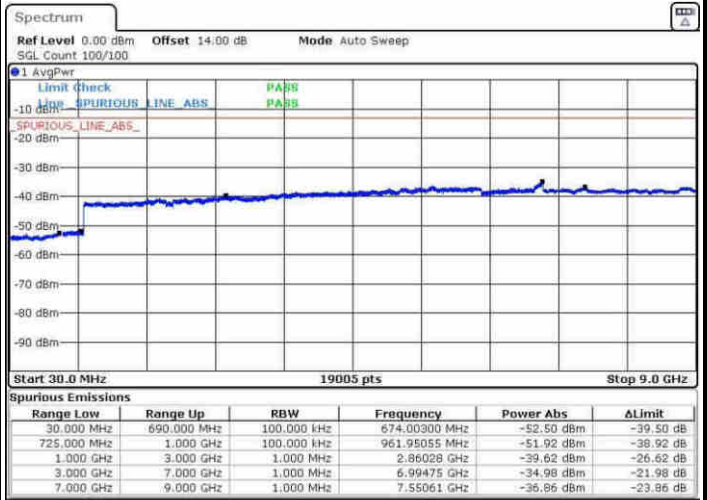

LTE Band 12 / 10MHz

Middle Channel / QPSK

Middle Channel / 16QAM

Date: 8.APR.2017 07:48:46

Date: 8.APR.2017 07:50:40

Highest Channel / QPSK

Highest Channel / 16QAM

Date: 8.APR.2017 07:56:53

Date: 8.APR.2017 07:57:47

LTE Band 12 / 1.4MHz

Lowest Channel / 64QAM

Middle Channel / 64QAM

Date: 30.MAY.2017 18:00:54

Date: 30.MAY.2017 18:01:32

Highest Channel / 64QAM

Date: 30.MAY.2017 18:04:28

LTE Band 12 / 3MHz

Lowest Channel / 64QAM

Middle Channel / 64QAM

Date: 30.MAY.2017 18:07:17

Date: 30.MAY.2017 18:07:59

Highest Channel / 64QAM

Date: 30.MAY.2017 18:10:37

LTE Band 12 / 5MHz