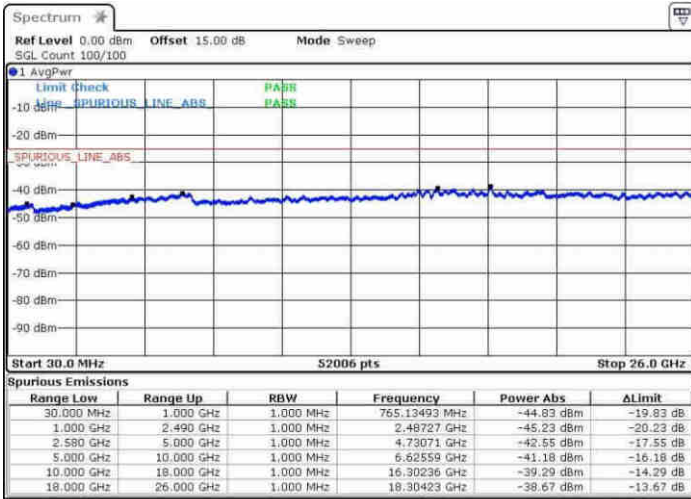

Date: 22 APR 2017 13:05:36

Date: 22 APR 2017 13:05:45

Highest Channel / 64QAM

Date: 22 APR 2017 13:09:09

LTE Band 7 / 20MHz+20MHz

Lowest Channel / Q

Lowest Channel / 16QAM

Date: 22 APR 2017 12:40:14

Date: 22 APR 2017 12:41:54

Lowest Channel / 64QAM

Date: 22 APR 2017 12:43:06

LTE Band 7 / 20MHz+20MHz

Middle Channel / Q

Middle Channel / 16QAM

Date: 22 APR 2017 12:34:25

Date: 22 APR 2017 12:35:35

Middle Channel / 64QAM

Date: 22 APR 2017 12:36:36

LTE Band 7 / 20MHz+20MHz

Highest Channel / Q

Highest Channel / 16QAM

Date: 22 APR 2017 12:48:34

Date: 22 APR 2017 12:48:29

Highest Channel / 64QAM