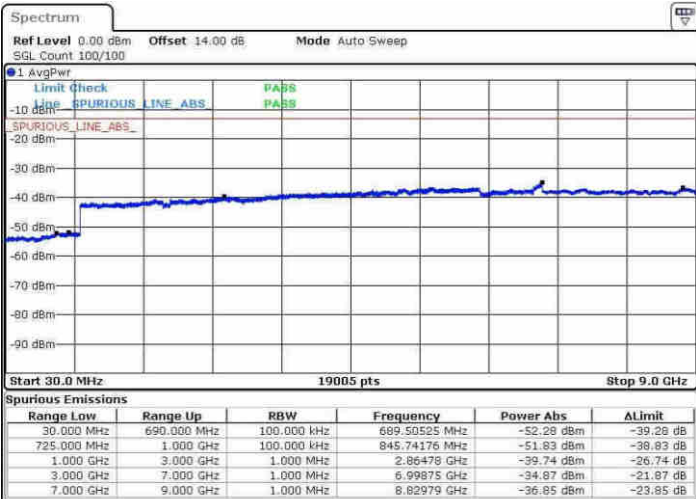

Highest Channel / 16QAM

Date: 3.MAY.2017 00:10:57

Date: 3.MAY.2017 00:11:56

LTE Band 17 / 10MHz

Lowest Channel / QPSK

Lowest Channel / 16QAM

Date: 3.MAY.2017 00:18:20

Date: 3.MAY.2017 00:19:16

LTE Band 17 / 10MHz

Middle Channel / QPSK

Middle Channel / 16QAM

Date: 3.MAY.2017 00:20:55

Date: 3.MAY.2017 00:21:52

Highest Channel / QPSK

Highest Channel / 16QAM

Date: 3.MAY.2017 00:28:10

Date: 3.MAY.2017 00:29:06

LTE Band 17 / 5MHz

Lowest Channel / 64QAM

Middle Channel / 64QAM

Date: 30.MAY.2017 18:39:15

Date: 30.MAY.2017 18:40:45

Highest Channel / 64QAM

Date: 30.MAY.2017 18:43:24