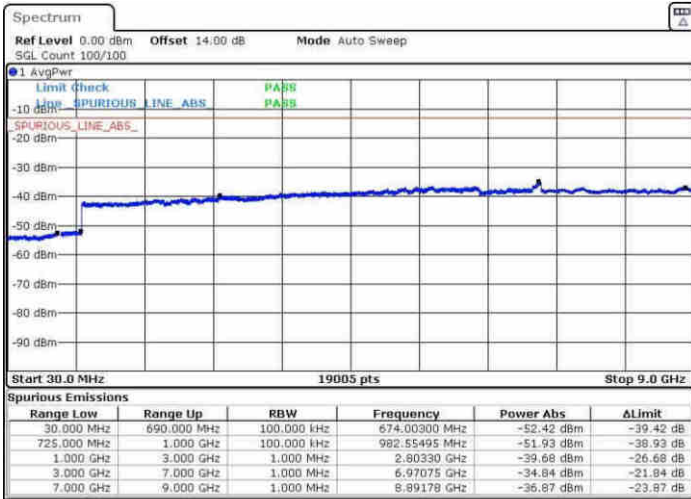

Date: 3.MAY.2017 00:29:06

LTE Band 17 / 5MHz

Lowest Channel / 64QAM

Middle Channel / 64QAM

Date: 30.MAY.2017 18:39:15

Date: 30.MAY.2017 18:40:45

Highest Channel / 64QAM

Date: 30.MAY.2017 18:43:24

LTE Band 17 / 10MHz

Lowest Channel / 64QAM

Middle Channel / 64QAM

Date: 30.MAY.2017 18:46:37

Date: 30.MAY.2017 18:48:05

Highest Channel / 64QAM

Date: 30.MAY.2017 18:51:21

LTE Band 25 / 1.4MHz