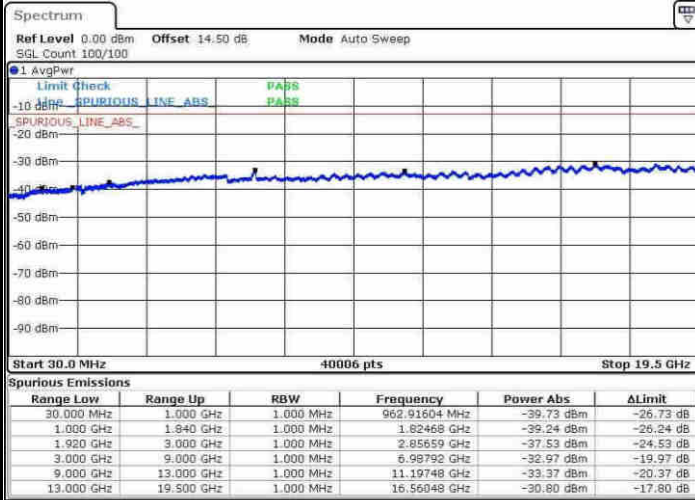

Lowest Channel / QPSK

Lowest Channel / 16QAM

Date: 8.APR.2017 11:41:52

Date: 8.APR.2017 11:42:51

Middle Channel / QPSK

Middle Channel / 16QAM

Date: 8.APR.2017 11:44:32

Date: 8.APR.2017 11:45:30

LTE Band 25 / 15MHz

Highest Channel / QPSK

Date: 8.APR.2017 11:51:56

Highest Channel / 16QAM

Date: 8.APR.2017 11:52:54

LTE Band 25 / 20MHz

Lowest Channel / QPSK

Date: 8.APR.2017 11:54:36