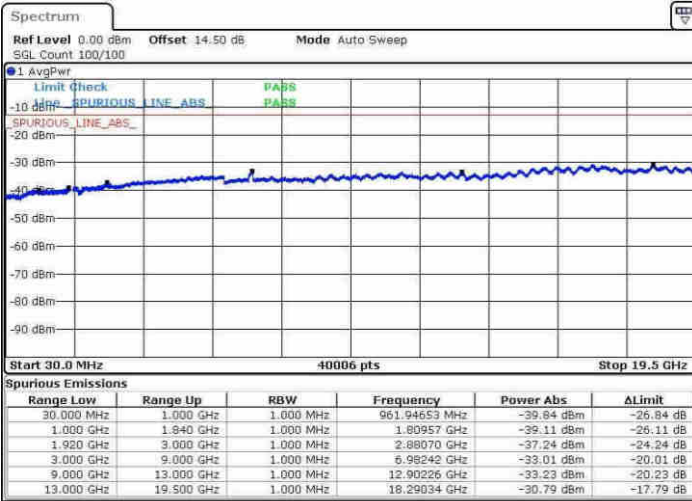

LTE Band 17 / 10MHz

Lowest Channel / 64QAM

Middle Channel / 64QAM

Date: 30.MAY.2017 18:46:37

Date: 30.MAY.2017 18:48:05

Highest Channel / 64QAM

Date: 30.MAY.2017 18:51:21

LTE Band 25 / 1.4MHz

Lowest Channel / QPSK

Lowest Channel / 16QAM

Date: 8.APR.2017 10:37:08

Date: 8.APR.2017 10:38:05

Middle Channel / QPSK

Middle Channel / 16QAM

Date: 8.APR.2017 10:53:38

Date: 8.APR.2017 10:54:36

LTE Band 25 / 1.4MHz

Highest Channel / QPSK

Date: 8.APR.2017 11:01:03

Highest Channel / 16QAM

Date: 8.APR.2017 11:02:01

LTE Band 25 / 3MHz

Lowest Channel / QPSK

Date: 8.APR.2017 11:03:42