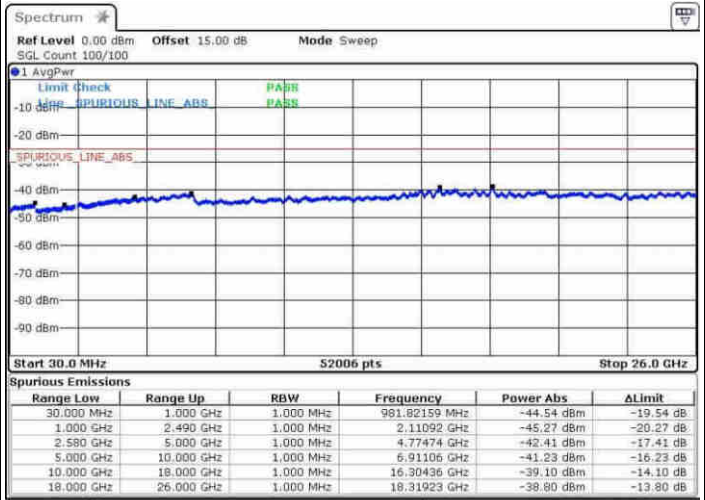

Date: 22 APR 2017 13:05:36

Date: 22 APR 2017 13:05:45

Highest Channel / 64QAM

Date: 22 APR 2017 13:09:09

LTE Band 7 / 20MHz+20MHz

Lowest Channel / Q

Lowest Channel / 16QAM

Date: 22 APR 2017 12:40:14

Date: 22 APR 2017 12:41:54

Lowest Channel / 64QAM

Date: 22 APR 2017 12:43:06

LTE Band 7 / 20MHz+20MHz

Middle Channel / Q

Middle Channel / 16QAM

Date: 22 APR 2017 12:34:25

Date: 22 APR 2017 12:35:35

Middle Channel / 64QAM

Date: 22 APR 2017 12:36:36

LTE Band 7 / 20MHz+20MHz

Highest Channel / Q

Highest Channel / 16QAM

Date: 22 APR 2017 12:48:34

Date: 22 APR 2017 12:48:29

Highest Channel / 64QAM