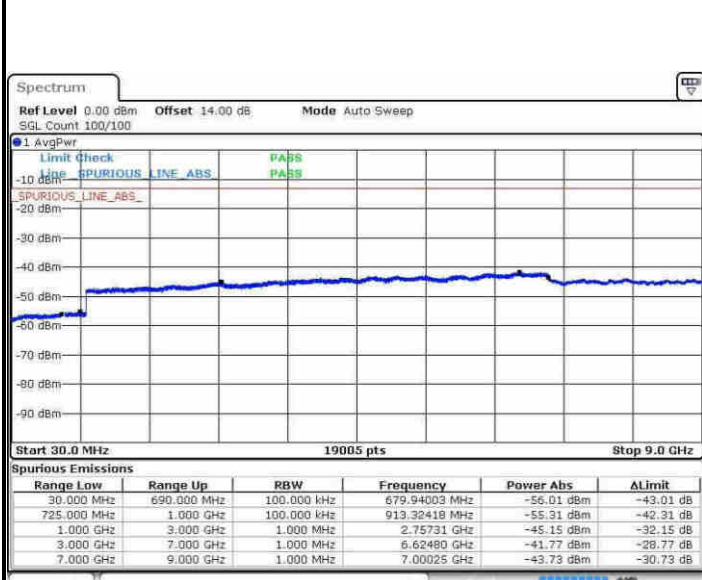

Date: 22 APR 2017 12:47:03

LTE Band 12 / 1.4MHz

Lowest Channel / QPSK

Lowest Channel / 16QAM

Date: 8.APR.2017 06:56:50

Date: 8.APR.2017 06:57:44

Middle Channel / QPSK

Middle Channel / 16QAM

Date: 8.APR.2017 06:59:21

Date: 8.APR.2017 07:00:15

LTE Band 12 / 1.4MHz

Highest Channel / QPSK

Date: 8.APR.2017 07:06:29

Highest Channel / 16QAM

Date: 8.APR.2017 07:07:23

LTE Band 12 / 3MHz

Lowest Channel / QPSK

Date: 8.APR.2017 07:13:40

Lowest Channel / 16QAM

Date: 8.APR.2017 07:14:35

LTE Band 12 / 3MHz

Middle Channel / QPSK

Middle Channel / 16QAM

Date: 8.APR.2017 07:16:13