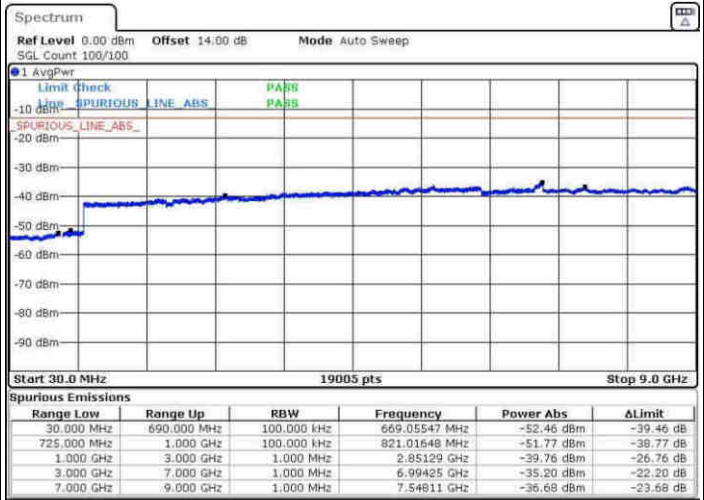

LTE Band 12 / 3MHz

Lowest Channel / 64QAM

Middle Channel / 64QAM

Date: 30.MAY.2017 18:07:17

Date: 30.MAY.2017 18:07:59

Highest Channel / 64QAM

Date: 30.MAY.2017 18:10:37

LTE Band 12 / 5MHz

Lowest Channel / 64QAM

Middle Channel / 64QAM

Date: 30.MAY.2017 18:12:35

Date: 30.MAY.2017 18:13:13

Highest Channel / 64QAM

Date: 30.MAY.2017 18:16:13

LTE Band 12 / 10MHz

Lowest Channel / 64QAM

Middle Channel / 64QAM

Date: 30.MAY.2017 18:24:37

Date: 30.MAY.2017 18:25:24

Highest Channel / 64QAM

Date: 30.MAY.2017 18:29:54

LTE Band 17 / 5MHz

Lowest Channel / QPSK

Lowest Channel / 16QAM