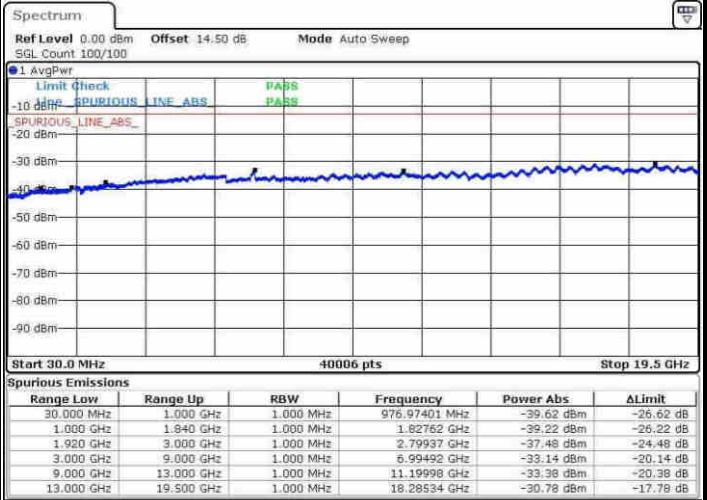

LTE Band 25 / 15MHz

Highest Channel / QPSK

Date: 8.APR.2017 11:51:56

Highest Channel / 16QAM

Date: 8.APR.2017 11:52:54

LTE Band 25 / 20MHz

Lowest Channel / QPSK

Date: 8.APR.2017 11:54:36

Lowest Channel / 16QAM

Date: 8.APR.2017 11:55:34

LTE Band 25 / 20MHz

Middle Channel / QPSK

Middle Channel / 16QAM

Date: 8.APR.2017 11:57:15

Date: 8.APR.2017 11:58:13

Highest Channel / QPSK

Highest Channel / 16QAM

Date: 8.APR.2017 12:04:40

Date: 8.APR.2017 12:05:39

LTE Band 26 / 1.4MHz

Lowest Channel / QPSK

Lowest Channel / 16QAM

Date: 9.APR.2017 16:06:03

Date: 9.APR.2017 16:07:02