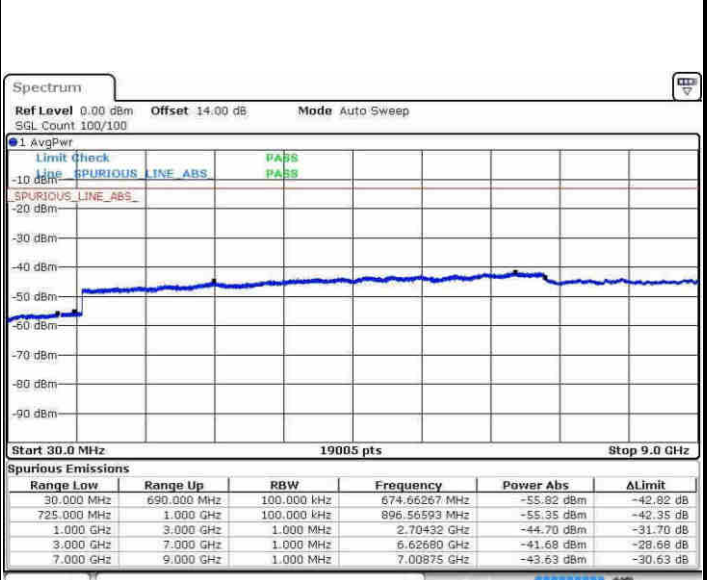

Date: 22 APR 2017 12:47:03

LTE Band 12 / 1.4MHz

Lowest Channel / QPSK

Lowest Channel / 16QAM

Date: 8.APR.2017 06:56:50

Date: 8.APR.2017 06:57:44

Middle Channel / QPSK

Middle Channel / 16QAM

Date: 8.APR.2017 06:59:21

Date: 8.APR.2017 07:00:15

LTE Band 12 / 1.4MHz

Highest Channel / QPSK

Date: 8.APR.2017 07:06:29

Highest Channel / 16QAM

Date: 8.APR.2017 07:07:23

LTE Band 12 / 3MHz

Lowest Channel / QPSK

Date: 8.APR.2017 07:13:40

Lowest Channel / 16QAM

Date: 8.APR.2017 07:14:35

LTE Band 12 / 3MHz

Middle Channel / QPSK

Middle Channel / 16QAM

Date: 8.APR.2017 07:16:13

Date: 8.APR.2017 07:17:07

Highest Channel / QPSK

Highest Channel / 16QAM

Date: 8.APR.2017 07:23:21

Date: 8.APR.2017 07:24:15

LTE Band 12 / 5MHz

Lowest Channel / QPSK

Lowest Channel / 16QAM