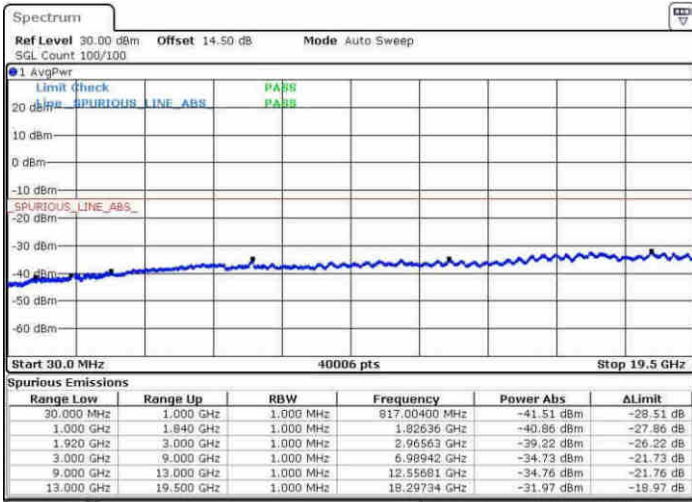

Middle Channel / QPSK

Middle Channel / 16QAM

Date: 9.APR.2017 16:08:43

Date: 9.APR.2017 16:09:42

LTE Band 25 / 1.4MHz

Lowest Channel / 64QAM

Middle Channel / 64QAM

Date: 30.MAY.2017 14:32:06

Date: 30.MAY.2017 14:36:26

Highest Channel / 64QAM

Date: 30.MAY.2017 14:45:14

LTE Band 25 / 3MHz

Lowest Channel / 64QAM

Middle Channel / 64QAM

Date: 30.MAY.2017 14:49:02

Date: 30.MAY.2017 14:50:09

Highest Channel / 64QAM

Date: 30.MAY.2017 14:54:12

LTE Band 25 / 5MHz

Lowest Channel / 64QAM

Middle Channel / 64QAM

Date: 30.MAY.2017 14:56:06

Date: 30.MAY.2017 14:57:20

Highest Channel / 64QAM