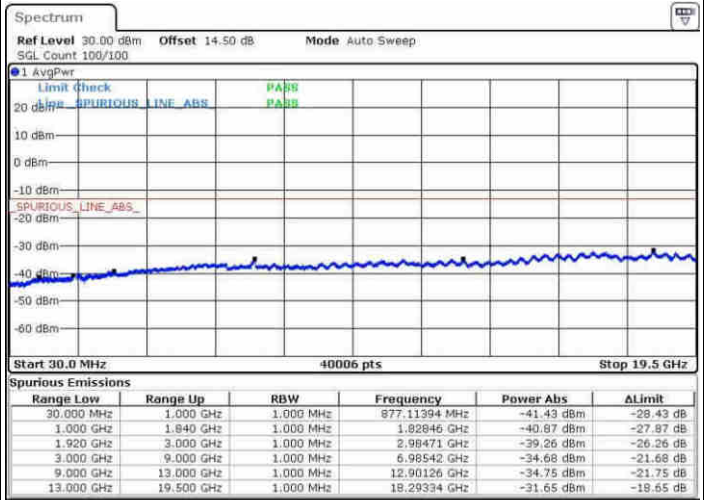

Date: 30.MAY.2017 14:36:26

Highest Channel / 64QAM

Date: 30.MAY.2017 14:45:14

LTE Band 25 / 3MHz

Lowest Channel / 64QAM

Middle Channel / 64QAM

Date: 30.MAY.2017 14:49:02

Date: 30.MAY.2017 14:50:09

Highest Channel / 64QAM

Date: 30.MAY.2017 14:54:12

LTE Band 25 / 5MHz

Lowest Channel / 64QAM

Middle Channel / 64QAM

Date: 30.MAY.2017 14:56:06

Date: 30.MAY.2017 14:57:20

Highest Channel / 64QAM

Date: 30.MAY.2017 15:00:48

LTE Band 25 / 10MHz

Lowest Channel / 64QAM

Middle Channel / 64QAM

Date: 30.MAY.2017 15:04:01

Date: 30.MAY.2017 15:05:23

Highest Channel / 64QAM

Date: 30.MAY.2017 15:11:06