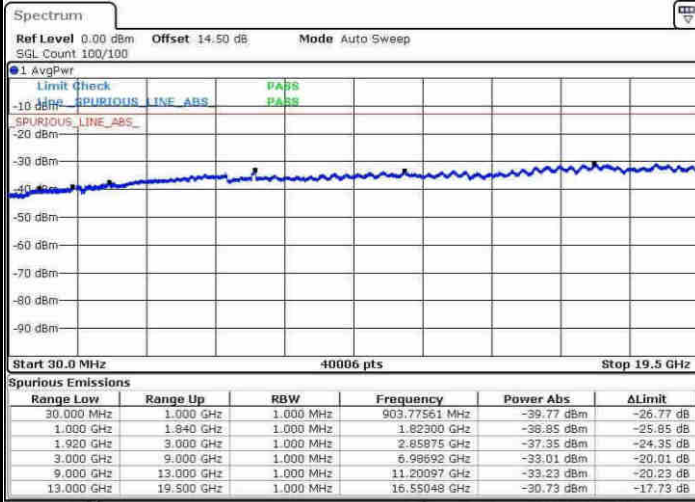

Lowest Channel / 16QAM

Date: 8.APR.2017 11:04:41

LTE Band 25 / 3MHz

Middle Channel / QPSK

Middle Channel / 16QAM

Highest Channel / QPSK

Highest Channel / 16QAM

LTE Band 25 / 5MHz

Lowest Channel / QPSK

Lowest Channel / 16QAM

Middle Channel / QPSK

Middle Channel / 16QAM

LTE Band 25 / 5MHz

Highest Channel / QPSK

Date: 8.APR.2017 11:26:30

Highest Channel / 16QAM