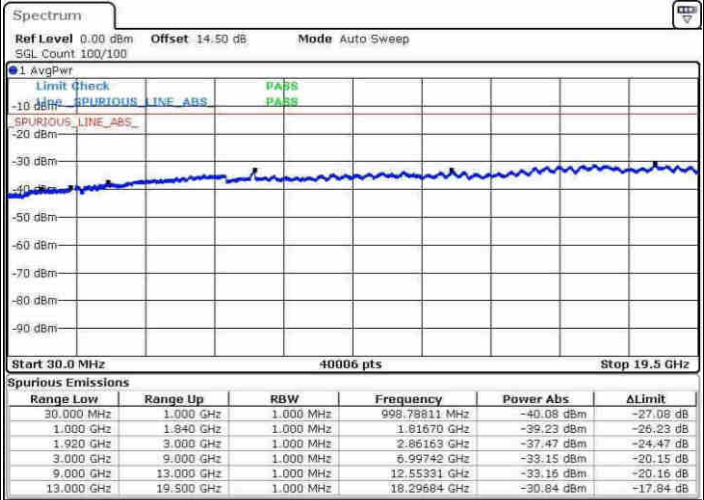

Middle Channel / 16QAM

Date: 8.APR.2017 11:31:48

Date: 8.APR.2017 11:32:46

Highest Channel / QPSK

Highest Channel / 16QAM

Date: 8.APR.2017 11:39:13

Date: 8.APR.2017 11:40:11

LTE Band 25 / 15MHz

Lowest Channel / QPSK

Lowest Channel / 16QAM

Date: 8.APR.2017 11:41:52

Date: 8.APR.2017 11:42:51

Middle Channel / QPSK

Middle Channel / 16QAM

Date: 8.APR.2017 11:44:32

Date: 8.APR.2017 11:45:30

LTE Band 25 / 15MHz

Highest Channel / QPSK

Date: 8.APR.2017 11:51:56

Highest Channel / 16QAM

Date: 8.APR.2017 11:52:54

LTE Band 25 / 20MHz

Lowest Channel / QPSK

Date: 8.APR.2017 11:54:36