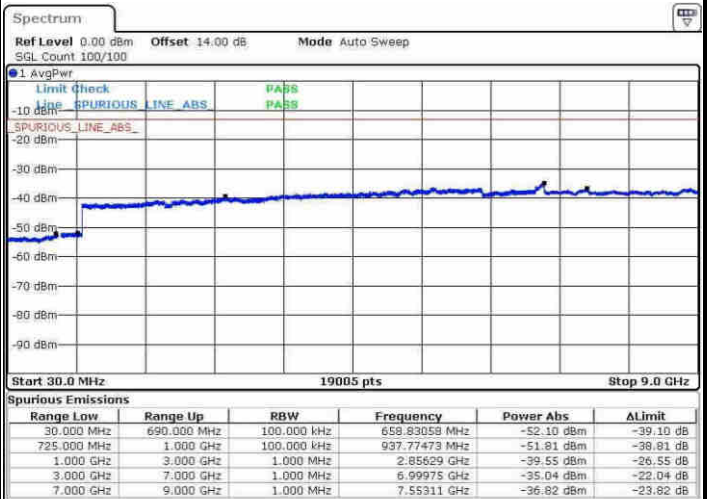

Date: 3.MAY.2017 00:01:05

Date: 3.MAY.2017 00:02:02

Middle Channel / QPSK

Middle Channel / 16QAM

Date: 3.MAY.2017 00:03:41

Date: 3.MAY.2017 00:04:39

LTE Band 17 / 5MHz

Highest Channel / QPSK

Highest Channel / 16QAM

Date: 3.MAY.2017 00:10:57

Date: 3.MAY.2017 00:11:56

LTE Band 17 / 10MHz

Lowest Channel / QPSK

Lowest Channel / 16QAM

Date: 3.MAY.2017 00:18:20

Date: 3.MAY.2017 00:19:16

LTE Band 17 / 10MHz

Middle Channel / QPSK

Middle Channel / 16QAM

Date: 3.MAY.2017 00:20:55

Date: 3.MAY.2017 00:21:52

Highest Channel / QPSK

Highest Channel / 16QAM

Date: 3.MAY.2017 00:28:10