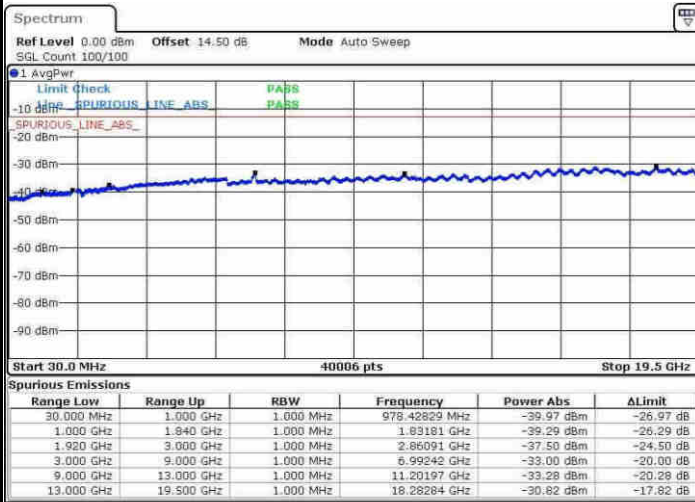

LTE Band 25 / 1.4MHz

Highest Channel / QPSK

Date: 8.APR.2017 11:01:03

Highest Channel / 16QAM

Date: 8.APR.2017 11:02:01

LTE Band 25 / 3MHz

Lowest Channel / QPSK

Date: 8.APR.2017 11:03:42