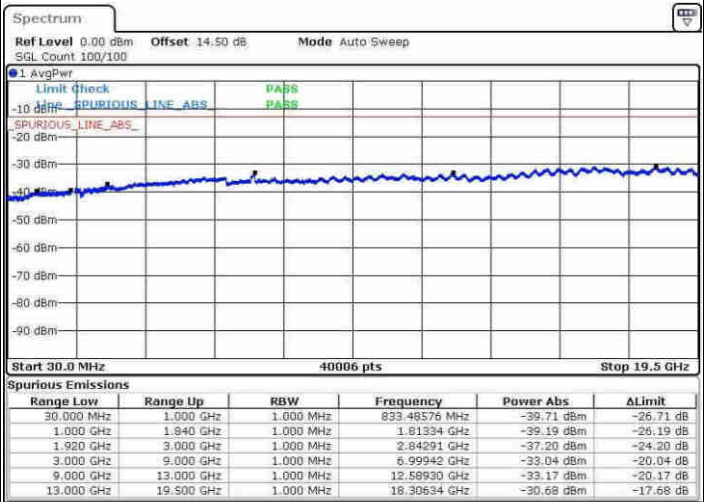

Lowest Channel / QPSK

Lowest Channel / 16QAM

Middle Channel / QPSK

Middle Channel / 16QAM

LTE Band 25 / 5MHz

Highest Channel / QPSK

Date: 8.APR.2017 11:26:30

Highest Channel / 16QAM

Date: 8.APR.2017 11:27:28

LTE Band 25 / 10MHz

Lowest Channel / QPSK

Date: 8.APR.2017 11:29:08

Lowest Channel / 16QAM

Date: 8.APR.2017 11:30:07

LTE Band 25 / 10MHz

Middle Channel / QPSK

Middle Channel / 16QAM

Date: 8.APR.2017 11:31:48

Date: 8.APR.2017 11:32:46

Highest Channel / QPSK

Highest Channel / 16QAM

Date: 8.APR.2017 11:39:13

Date: 8.APR.2017 11:40:11

LTE Band 25 / 15MHz