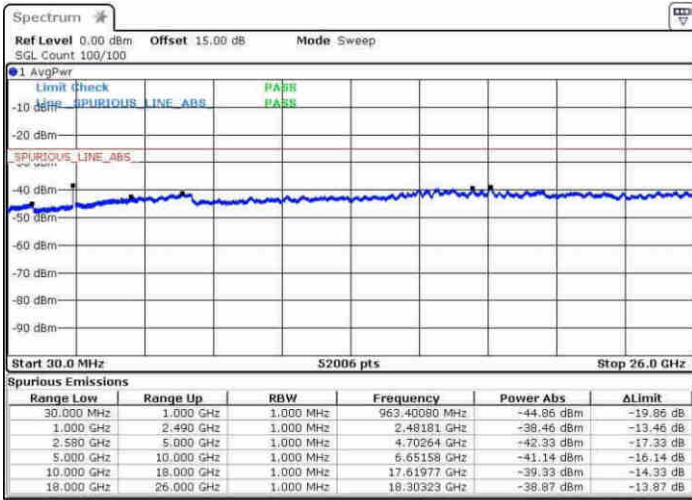

Middle Channel / 16QAM

Date: 22 APR 2017 13:22:43

Date: 22 APR 2017 13:23:42

Middle Channel / 64QAM

Date: 22 APR 2017 13:24:55

LTE Band 7 / 20MHz+15MHz

Highest Channel / Q

Highest Channel / 16QAM

Date: 22 APR 2017 13:05:36

Date: 22 APR 2017 13:05:45

Highest Channel / 64QAM

Date: 22 APR 2017 13:09:09

LTE Band 7 / 20MHz+20MHz

Lowest Channel / Q

Lowest Channel / 16QAM

Date: 22 APR 2017 12:40:14

Date: 22 APR 2017 12:41:54

Lowest Channel / 64QAM

Date: 22 APR 2017 12:43:06

LTE Band 7 / 20MHz+20MHz

Middle Channel / Q

Middle Channel / 16QAM

Date: 22 APR 2017 12:34:25

Date: 22 APR 2017 12:35:35