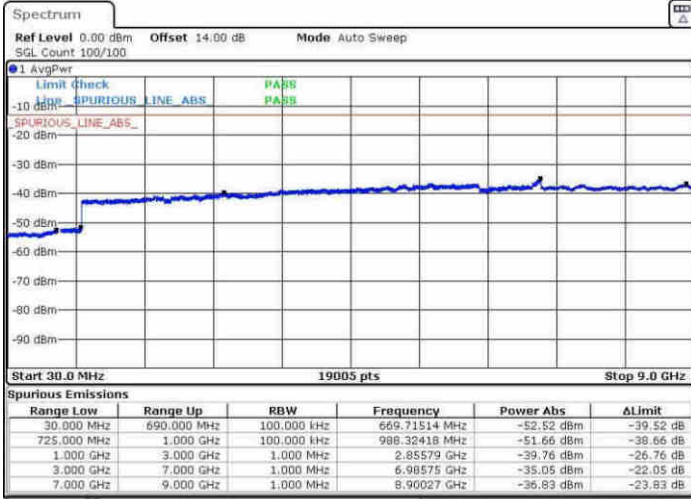

LTE Band 17 / 10MHz

Middle Channel / QPSK

Middle Channel / 16QAM

Date: 3.MAY.2017 00:20:55

Date: 3.MAY.2017 00:21:52

Highest Channel / QPSK

Highest Channel / 16QAM

Date: 3.MAY.2017 00:28:10

Date: 3.MAY.2017 00:29:06

LTE Band 17 / 5MHz

Lowest Channel / 64QAM

Middle Channel / 64QAM

Date: 30.MAY.2017 18:39:15

Date: 30.MAY.2017 18:40:45

Highest Channel / 64QAM

Date: 30.MAY.2017 18:43:24

LTE Band 17 / 10MHz

Lowest Channel / 64QAM

Middle Channel / 64QAM

Date: 30.MAY.2017 18:46:37

Date: 30.MAY.2017 18:48:05

Highest Channel / 64QAM

Date: 30.MAY.2017 18:51:21

LTE Band 25 / 1.4MHz