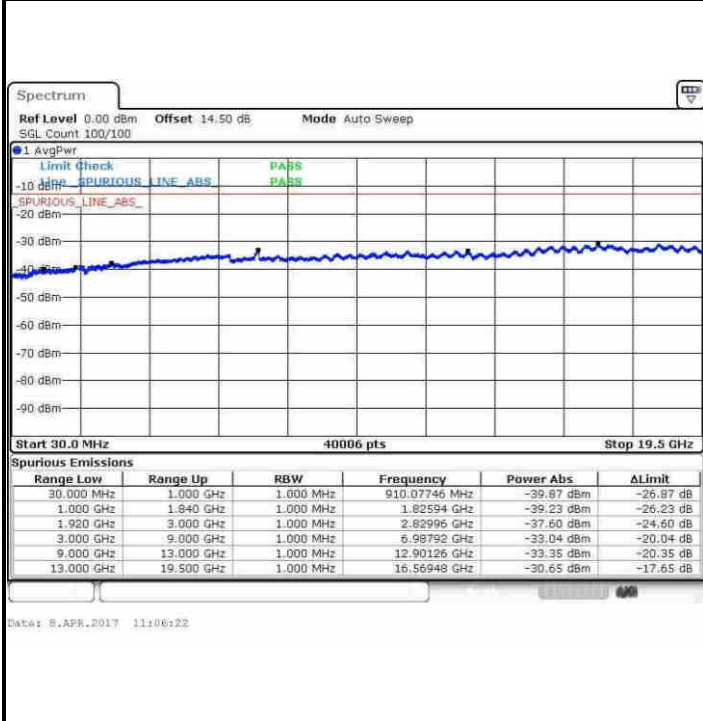

LTE Band 25 / 1.4MHz

Highest Channel / QPSK

Date: 8.APR.2017 11:01:03

Highest Channel / 16QAM

Date: 8.APR.2017 11:02:01

LTE Band 25 / 3MHz

Lowest Channel / QPSK

Date: 8.APR.2017 11:03:42

Lowest Channel / 16QAM

Date: 8.APR.2017 11:04:41

LTE Band 25 / 3MHz

Middle Channel / QPSK

Middle Channel / 16QAM

Highest Channel / QPSK

Highest Channel / 16QAM

LTE Band 25 / 5MHz

Lowest Channel / QPSK

Lowest Channel / 16QAM

Middle Channel / QPSK

Middle Channel / 16QAM

LTE Band 25 / 5MHz

Highest Channel / QPSK

Date: 8.APR.2017 11:26:30

Highest Channel / 16QAM