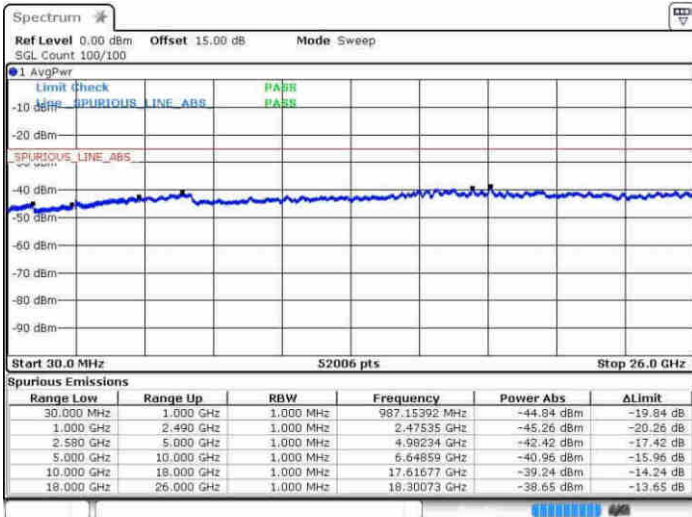

Lowest Channel / Q

Lowest Channel / 16QAM

Date: 22 APR 2017 13:28:45

Date: 22 APR 2017 13:27:41

Lowest Channel / 64QAM

Date: 22 APR 2017 13:26:48

LTE Band 7 / 20MHz+15MHz

Middle Channel / Q

Middle Channel / 16QAM

Date: 22 APR 2017 13:22:43

Date: 22 APR 2017 13:23:42

Middle Channel / 64QAM

Date: 22 APR 2017 13:24:55

LTE Band 7 / 20MHz+15MHz

Highest Channel / Q

Highest Channel / 16QAM

Date: 22 APR 2017 13:05:36

Date: 22 APR 2017 13:05:45

Highest Channel / 64QAM

Date: 22 APR 2017 13:09:09

LTE Band 7 / 20MHz+20MHz

Lowest Channel / Q

Lowest Channel / 16QAM

Date: 22 APR 2017 12:40:14