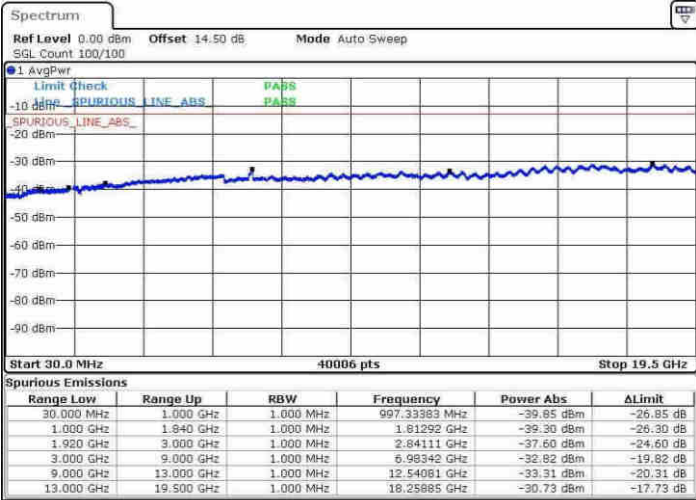

LTE Band 25 / 15MHz

Highest Channel / QPSK

Date: 8.APR.2017 11:51:56

Highest Channel / 16QAM

Date: 8.APR.2017 11:52:54

LTE Band 25 / 20MHz

Lowest Channel / QPSK

Date: 8.APR.2017 11:54:36

Lowest Channel / 16QAM

Date: 8.APR.2017 11:55:34

LTE Band 25 / 20MHz

Middle Channel / QPSK

Middle Channel / 16QAM

Date: 8.APR.2017 11:57:15

Date: 8.APR.2017 11:58:13

Highest Channel / QPSK

Highest Channel / 16QAM

Date: 8.APR.2017 12:04:40

Date: 8.APR.2017 12:05:39

LTE Band 26 / 1.4MHz

Lowest Channel / QPSK

Lowest Channel / 16QAM

Date: 9.APR.2017 16:06:03

Date: 9.APR.2017 16:07:02