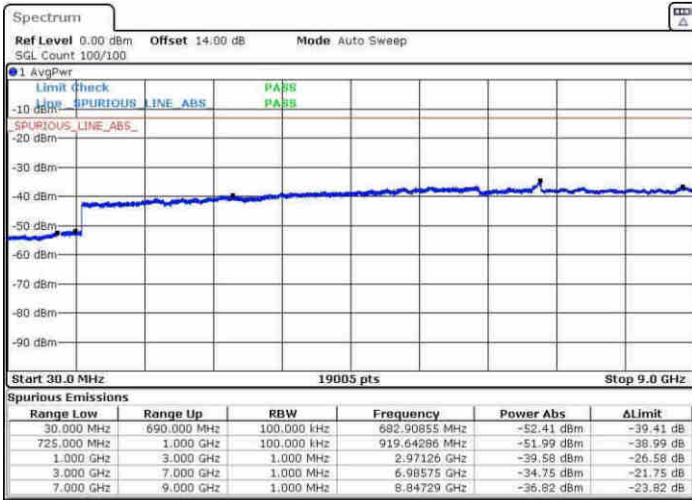

LTE Band 12 / 10MHz

Middle Channel / QPSK

Middle Channel / 16QAM

Date: 8.APR.2017 07:48:46

Date: 8.APR.2017 07:50:40

Highest Channel / QPSK

Highest Channel / 16QAM

Date: 8.APR.2017 07:56:53

Date: 8.APR.2017 07:57:47

LTE Band 12 / 1.4MHz

Lowest Channel / 64QAM

Middle Channel / 64QAM

Date: 30.MAY.2017 18:00:54

Date: 30.MAY.2017 18:01:32

Highest Channel / 64QAM

Date: 30.MAY.2017 18:04:28

LTE Band 12 / 3MHz

Lowest Channel / 64QAM

Middle Channel / 64QAM

Date: 30.MAY.2017 18:07:17

Date: 30.MAY.2017 18:07:59

Highest Channel / 64QAM

Date: 30.MAY.2017 18:10:37

LTE Band 12 / 5MHz