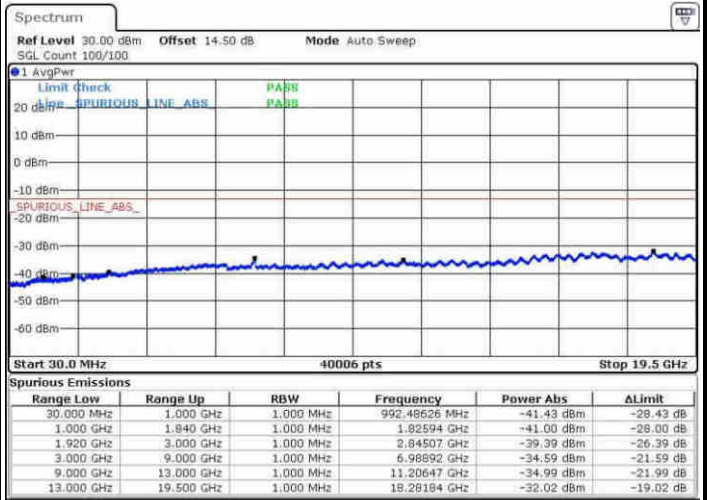

Highest Channel / 16QAM

Date: 8.APR.2017 12:04:40

Date: 8.APR.2017 12:05:39

LTE Band 26 / 1.4MHz

Lowest Channel / QPSK

Lowest Channel / 16QAM

Date: 9.APR.2017 16:06:03

Date: 9.APR.2017 16:07:02

Middle Channel / QPSK

Middle Channel / 16QAM

Date: 9.APR.2017 16:08:43

Date: 9.APR.2017 16:09:42

LTE Band 25 / 1.4MHz

Lowest Channel / 64QAM

Middle Channel / 64QAM

Date: 30.MAY.2017 14:32:06

Date: 30.MAY.2017 14:36:26

Highest Channel / 64QAM

Date: 30.MAY.2017 14:45:14

LTE Band 25 / 3MHz

Lowest Channel / 64QAM

Middle Channel / 64QAM

Date: 30.MAY.2017 14:49:02

Date: 30.MAY.2017 14:50:09