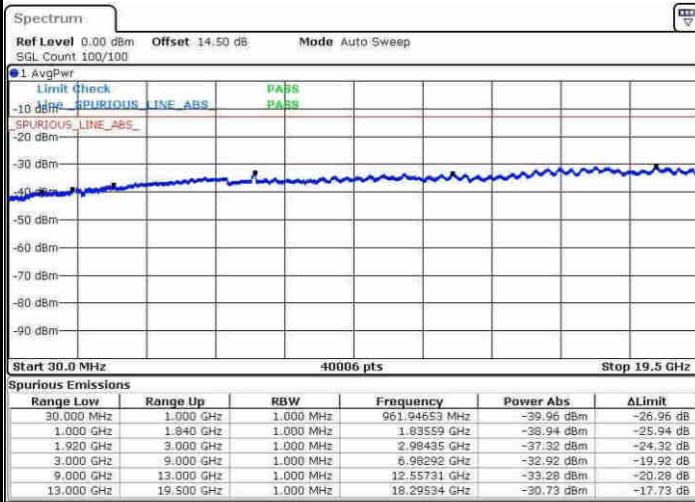

LTE Band 25 / 10MHz

Lowest Channel / QPSK

Date: 8.APR.2017 11:29:08