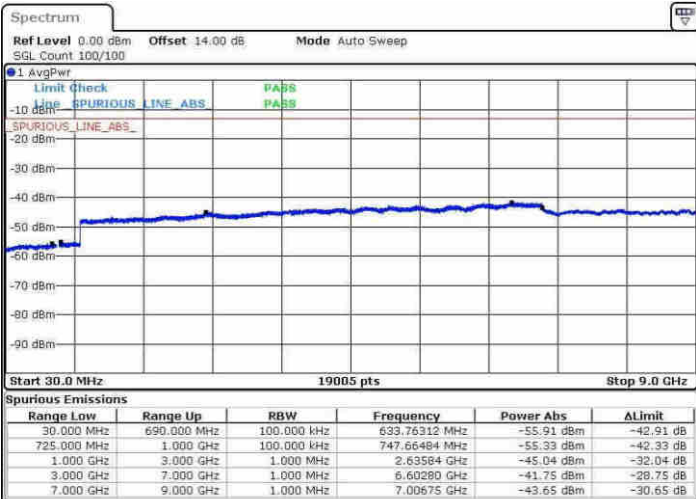

Date: 8.APR.2017 07:40:07

Highest Channel / 16QAM

Date: 8.APR.2017 07:41:01

LTE Band 12 / 10MHz

Lowest Channel / QPSK

Date: 8.APR.2017 07:47:15

Lowest Channel / 16QAM

Date: 8.APR.2017 07:48:09

LTE Band 12 / 10MHz

Middle Channel / QPSK

Middle Channel / 16QAM

Date: 8.APR.2017 07:48:46

Date: 8.APR.2017 07:50:40

Highest Channel / QPSK

Highest Channel / 16QAM

Date: 8.APR.2017 07:56:53

Date: 8.APR.2017 07:57:47

LTE Band 12 / 1.4MHz

Lowest Channel / 64QAM

Middle Channel / 64QAM

Date: 30.MAY.2017 18:00:54

Date: 30.MAY.2017 18:01:32

Highest Channel / 64QAM

Date: 30.MAY.2017 18:04:28