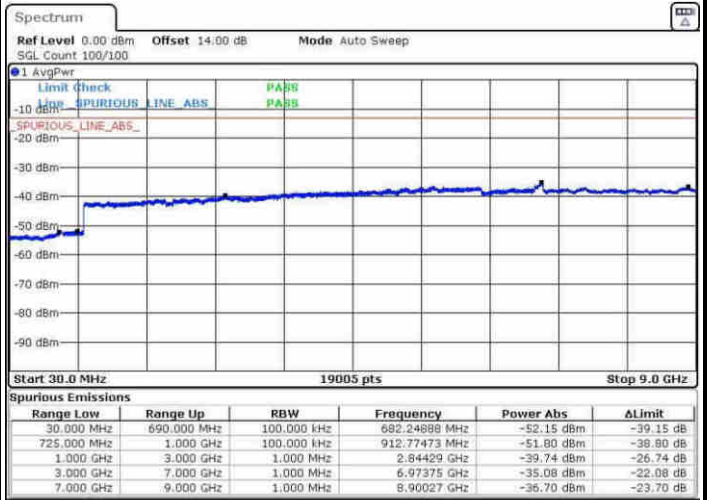

LTE Band 17 / 10MHz

Middle Channel / QPSK

Middle Channel / 16QAM

Date: 3.MAY.2017 00:20:55

Date: 3.MAY.2017 00:21:52

Highest Channel / QPSK

Highest Channel / 16QAM

Date: 3.MAY.2017 00:28:10

Date: 3.MAY.2017 00:29:06

LTE Band 17 / 5MHz

Lowest Channel / 64QAM

Middle Channel / 64QAM

Date: 30.MAY.2017 18:39:15

Date: 30.MAY.2017 18:40:45

Highest Channel / 64QAM

Date: 30.MAY.2017 18:43:24

LTE Band 17 / 10MHz

Lowest Channel / 64QAM

Middle Channel / 64QAM

Date: 30.MAY.2017 18:46:37

Date: 30.MAY.2017 18:48:05

Highest Channel / 64QAM

Date: 30.MAY.2017 18:51:21

LTE Band 25 / 1.4MHz