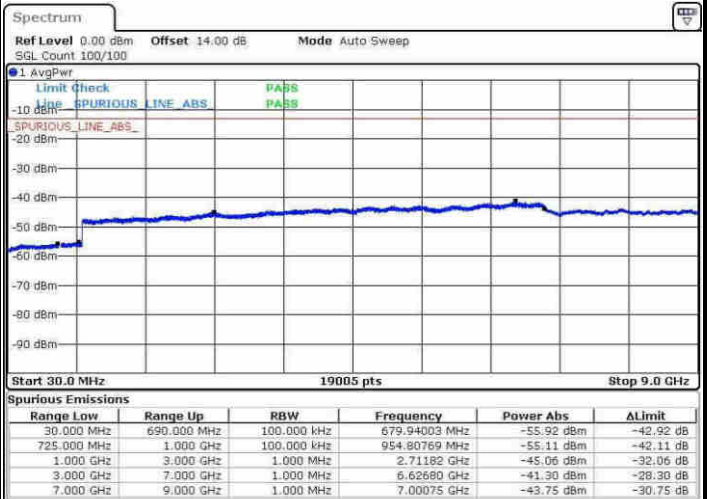

Date: 8.APR.2017 07:40:07

Highest Channel / 16QAM

Date: 8.APR.2017 07:41:01

LTE Band 12 / 10MHz

Lowest Channel / QPSK

Date: 8.APR.2017 07:47:15

Lowest Channel / 16QAM

Date: 8.APR.2017 07:48:09

LTE Band 12 / 10MHz

Middle Channel / QPSK

Middle Channel / 16QAM

Date: 8.APR.2017 07:48:46

Date: 8.APR.2017 07:50:40

Highest Channel / QPSK

Highest Channel / 16QAM

Date: 8.APR.2017 07:56:53

Date: 8.APR.2017 07:57:47

LTE Band 12 / 1.4MHz

Lowest Channel / 64QAM

Middle Channel / 64QAM

Date: 30.MAY.2017 18:00:54

Date: 30.MAY.2017 18:01:32

Highest Channel / 64QAM

Date: 30.MAY.2017 18:04:28