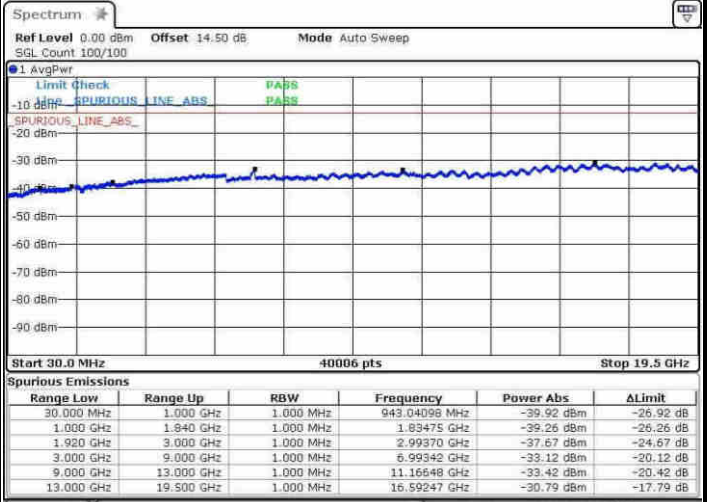

Date: 3.MAY.2017 00:29:06

LTE Band 17 / 5MHz

Lowest Channel / 64QAM

Middle Channel / 64QAM

Date: 30.MAY.2017 18:39:15

Date: 30.MAY.2017 18:40:45

Highest Channel / 64QAM

Date: 30.MAY.2017 18:43:24

LTE Band 17 / 10MHz

Lowest Channel / 64QAM

Middle Channel / 64QAM

Date: 30.MAY.2017 18:46:37

Date: 30.MAY.2017 18:48:05

Highest Channel / 64QAM

Date: 30.MAY.2017 18:51:21

LTE Band 25 / 1.4MHz

Lowest Channel / QPSK

Lowest Channel / 16QAM

Date: 8.APR.2017 10:37:08

Date: 8.APR.2017 10:38:05

Middle Channel / QPSK

Middle Channel / 16QAM

Date: 8.APR.2017 10:53:38

Date: 8.APR.2017 10:54:36