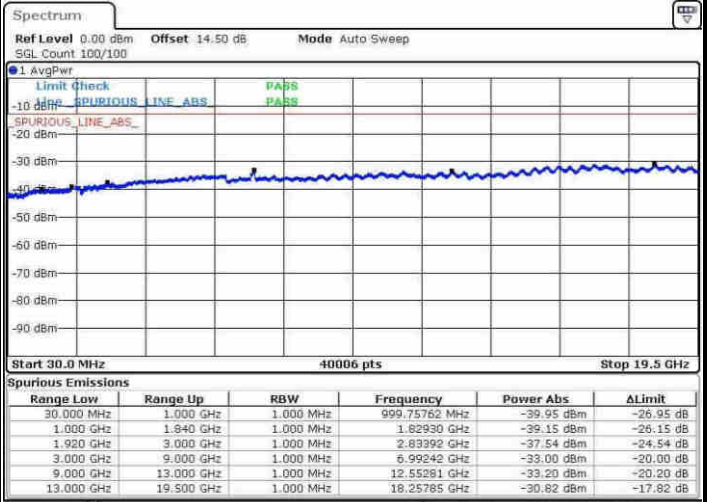

Lowest Channel / QPSK

Lowest Channel / 16QAM

Middle Channel / QPSK

Middle Channel / 16QAM

LTE Band 25 / 5MHz

Highest Channel / QPSK

Date: 8.APR.2017 11:26:30

Highest Channel / 16QAM

Date: 8.APR.2017 11:27:28

LTE Band 25 / 10MHz

Lowest Channel / QPSK

Date: 8.APR.2017 11:29:08

Lowest Channel / 16QAM

Date: 8.APR.2017 11:30:07

LTE Band 25 / 10MHz

Middle Channel / QPSK

Middle Channel / 16QAM

Date: 8.APR.2017 11:31:48

Date: 8.APR.2017 11:32:46

Highest Channel / QPSK

Highest Channel / 16QAM

Date: 8.APR.2017 11:39:13

Date: 8.APR.2017 11:40:11

LTE Band 25 / 15MHz