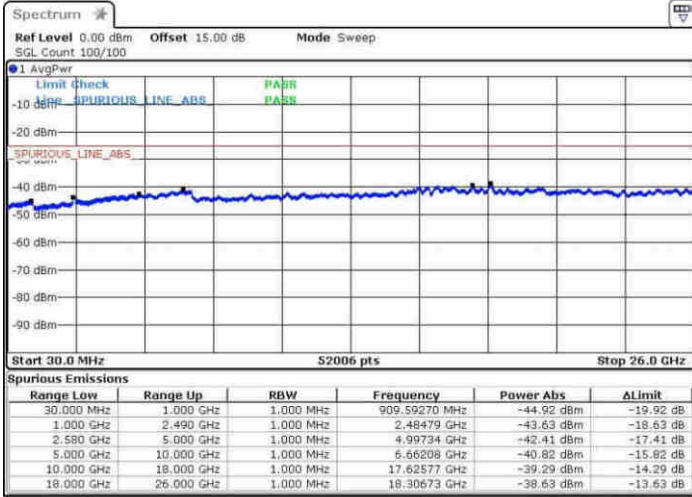

LTE Band 7 / 20MHz+10MHz

Highest Channel / Q

Highest Channel / 16QAM

Date: 22 APR 2017 15:34:11

Date: 22 APR 2017 15:33:10

Highest Channel / 64QAM

Date: 22 APR 2017 15:35:08

LTE Band 7 / 20MHz+15MHz

Lowest Channel / Q

Lowest Channel / 16QAM

Date: 22 APR 2017 13:28:45

Date: 22 APR 2017 13:27:41

Lowest Channel / 64QAM

Date: 22 APR 2017 13:26:48

LTE Band 7 / 20MHz+15MHz

Middle Channel / Q

Middle Channel / 16QAM

Date: 22 APR 2017 13:22:43

Date: 22 APR 2017 13:23:42

Middle Channel / 64QAM

Date: 22 APR 2017 13:24:55

LTE Band 7 / 20MHz+15MHz

Highest Channel / Q

Highest Channel / 16QAM