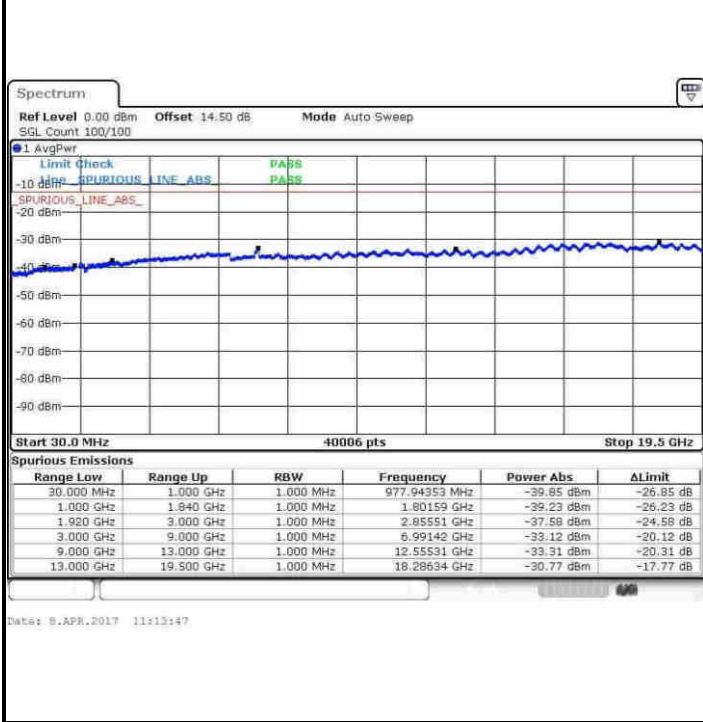

LTE Band 25 / 1.4MHz

Highest Channel / QPSK

Date: 8.APR.2017 11:01:03

Highest Channel / 16QAM

Date: 8.APR.2017 11:02:01

LTE Band 25 / 3MHz

Lowest Channel / QPSK

Date: 8.APR.2017 11:03:42

Lowest Channel / 16QAM

Date: 8.APR.2017 11:04:41

LTE Band 25 / 3MHz

Middle Channel / QPSK

Middle Channel / 16QAM

Highest Channel / QPSK

Highest Channel / 16QAM

LTE Band 25 / 5MHz

Lowest Channel / QPSK

Lowest Channel / 16QAM

Middle Channel / QPSK

Middle Channel / 16QAM

LTE Band 25 / 5MHz

Highest Channel / QPSK

Date: 8.APR.2017 11:26:30

Highest Channel / 16QAM