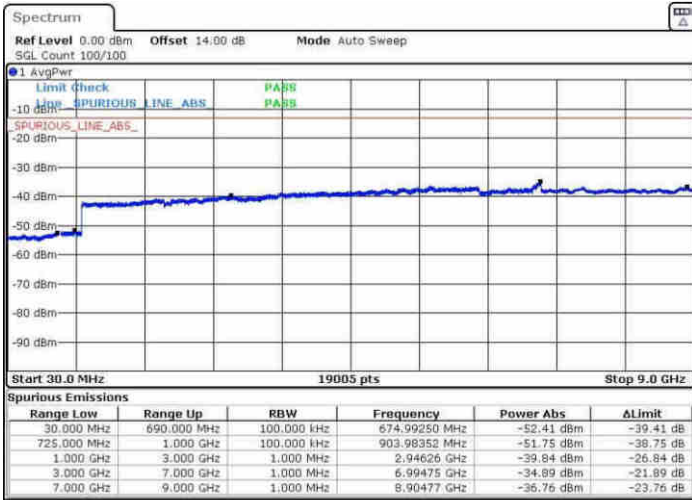

Date: 8.APR.2017 07:40:07

Highest Channel / 16QAM

Date: 8.APR.2017 07:41:01

LTE Band 12 / 10MHz

Lowest Channel / QPSK

Date: 8.APR.2017 07:47:15

Lowest Channel / 16QAM

Date: 8.APR.2017 07:48:09

LTE Band 12 / 10MHz

Middle Channel / QPSK

Middle Channel / 16QAM

Date: 8.APR.2017 07:48:46

Date: 8.APR.2017 07:50:40

Highest Channel / QPSK

Highest Channel / 16QAM

Date: 8.APR.2017 07:56:53

Date: 8.APR.2017 07:57:47

LTE Band 12 / 1.4MHz

Lowest Channel / 64QAM

Middle Channel / 64QAM

Date: 30.MAY.2017 18:00:54

Date: 30.MAY.2017 18:01:32

Highest Channel / 64QAM

Date: 30.MAY.2017 18:04:28