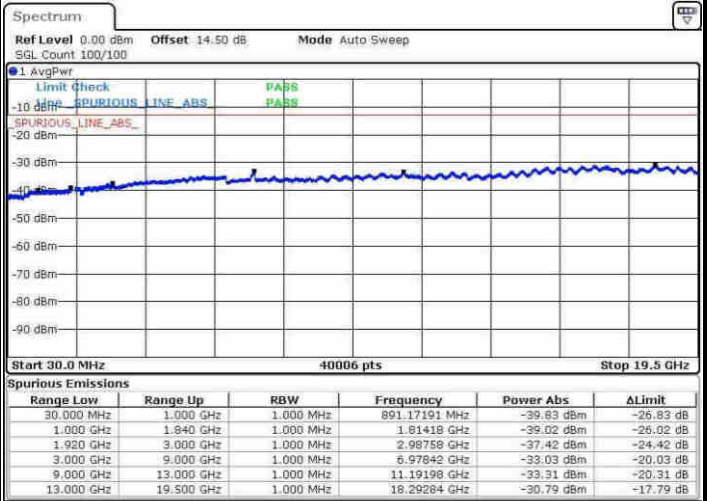

LTE Band 17 / 10MHz

Lowest Channel / 64QAM

Middle Channel / 64QAM

Date: 30.MAY.2017 18:46:37

Date: 30.MAY.2017 18:48:05

Highest Channel / 64QAM

Date: 30.MAY.2017 18:51:21

LTE Band 25 / 1.4MHz

Lowest Channel / QPSK

Lowest Channel / 16QAM

Date: 8.APR.2017 10:37:08

Date: 8.APR.2017 10:38:05

Middle Channel / QPSK

Middle Channel / 16QAM

Date: 8.APR.2017 10:53:38

Date: 8.APR.2017 10:54:36

LTE Band 25 / 1.4MHz

Highest Channel / QPSK

Date: 8.APR.2017 11:01:03

Highest Channel / 16QAM

Date: 8.APR.2017 11:02:01

LTE Band 25 / 3MHz

Lowest Channel / QPSK

Date: 8.APR.2017 11:03:42