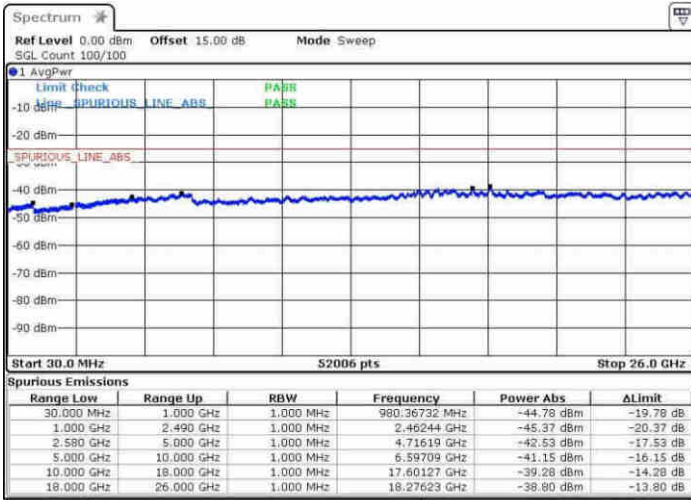

Date: 22 APR 2017 13:05:36

Date: 22 APR 2017 13:05:45

Highest Channel / 64QAM

Date: 22 APR 2017 13:09:09

LTE Band 7 / 20MHz+20MHz

Lowest Channel / Q

Lowest Channel / 16QAM

Date: 22 APR 2017 12:40:14

Date: 22 APR 2017 12:41:54

Lowest Channel / 64QAM

Date: 22 APR 2017 12:43:06

LTE Band 7 / 20MHz+20MHz

Middle Channel / Q

Middle Channel / 16QAM

Date: 22 APR 2017 12:34:25

Date: 22 APR 2017 12:35:35

Middle Channel / 64QAM

Date: 22 APR 2017 12:36:36

LTE Band 7 / 20MHz+20MHz

Highest Channel / Q

Highest Channel / 16QAM

Date: 22 APR 2017 12:48:34

Date: 22 APR 2017 12:48:29

Highest Channel / 64QAM