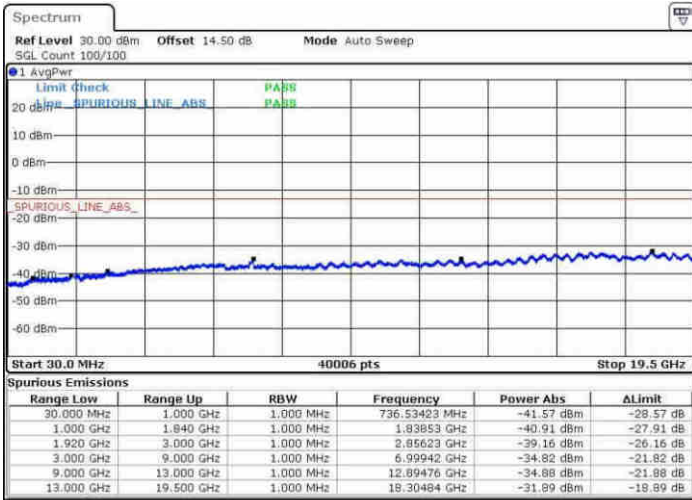

Date: 30.MAY.2017 14:36:26

Highest Channel / 64QAM

Date: 30.MAY.2017 14:45:14

LTE Band 25 / 3MHz

Lowest Channel / 64QAM

Middle Channel / 64QAM

Date: 30.MAY.2017 14:49:02

Date: 30.MAY.2017 14:50:09

Highest Channel / 64QAM

Date: 30.MAY.2017 14:54:12

LTE Band 25 / 5MHz

Lowest Channel / 64QAM

Middle Channel / 64QAM

Date: 30.MAY.2017 14:56:06

Date: 30.MAY.2017 14:57:20

Highest Channel / 64QAM

Date: 30.MAY.2017 15:00:48

LTE Band 25 / 10MHz

Lowest Channel / 64QAM

Middle Channel / 64QAM

Date: 30.MAY.2017 15:04:01

Date: 30.MAY.2017 15:05:23

Highest Channel / 64QAM

Date: 30.MAY.2017 15:11:06