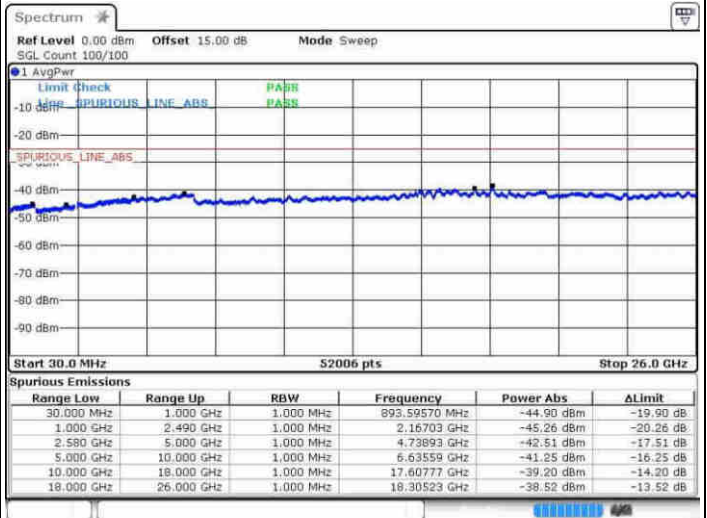

Middle Channel / 16QAM

Date: 22 APR 2017 13:22:43

Date: 22 APR 2017 13:23:42

Middle Channel / 64QAM

Date: 22 APR 2017 13:24:55

LTE Band 7 / 20MHz+15MHz

Highest Channel / Q

Highest Channel / 16QAM

Date: 22 APR 2017 13:05:36

Date: 22 APR 2017 13:05:45

Highest Channel / 64QAM

Date: 22 APR 2017 13:09:09

LTE Band 7 / 20MHz+20MHz

Lowest Channel / Q

Lowest Channel / 16QAM

Date: 22 APR 2017 12:40:14