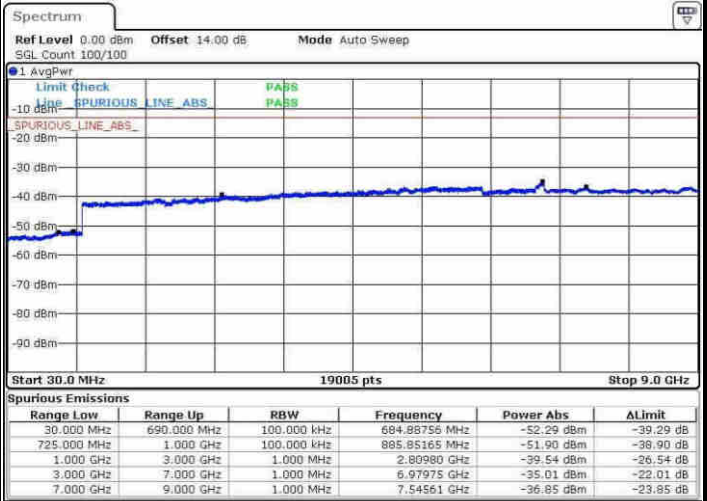

Middle Channel / 64QAM

Date: 30.MAY.2017 18:24:37

Date: 30.MAY.2017 18:25:24

Highest Channel / 64QAM

Date: 30.MAY.2017 18:29:54

LTE Band 17 / 5MHz

Lowest Channel / QPSK

Lowest Channel / 16QAM

Date: 3.MAY.2017 00:01:05

Date: 3.MAY.2017 00:02:02

Middle Channel / QPSK

Middle Channel / 16QAM

Date: 3.MAY.2017 00:03:41

Date: 3.MAY.2017 00:04:39

LTE Band 17 / 5MHz

Highest Channel / QPSK