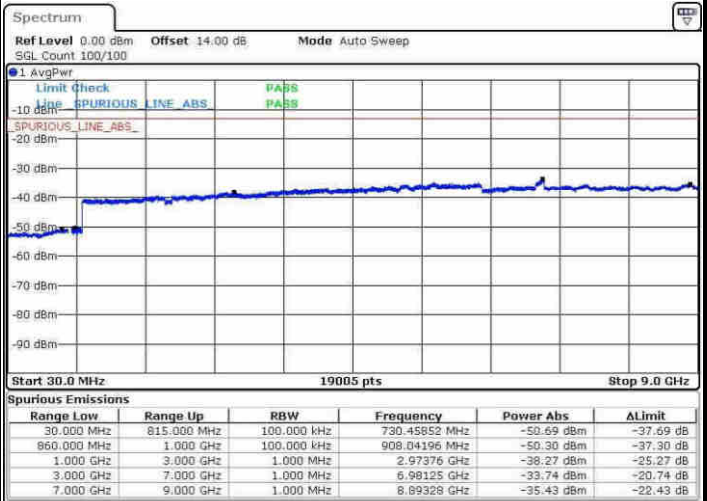

Lowest Channel / 16QAM

Date: 8.APR.2017 11:55:34

LTE Band 25 / 20MHz

Middle Channel / QPSK

Middle Channel / 16QAM

Date: 8.APR.2017 11:57:15

Date: 8.APR.2017 11:58:13

Highest Channel / QPSK

Highest Channel / 16QAM

Date: 8.APR.2017 12:04:40

Date: 8.APR.2017 12:05:39

LTE Band 26 / 1.4MHz

Lowest Channel / QPSK

Lowest Channel / 16QAM

Date: 9.APR.2017 16:06:03

Date: 9.APR.2017 16:07:02

Middle Channel / QPSK

Middle Channel / 16QAM

Date: 9.APR.2017 16:08:43

Date: 9.APR.2017 16:09:42

LTE Band 25 / 1.4MHz

Lowest Channel / 64QAM

Middle Channel / 64QAM

Date: 30.MAY.2017 14:32:06