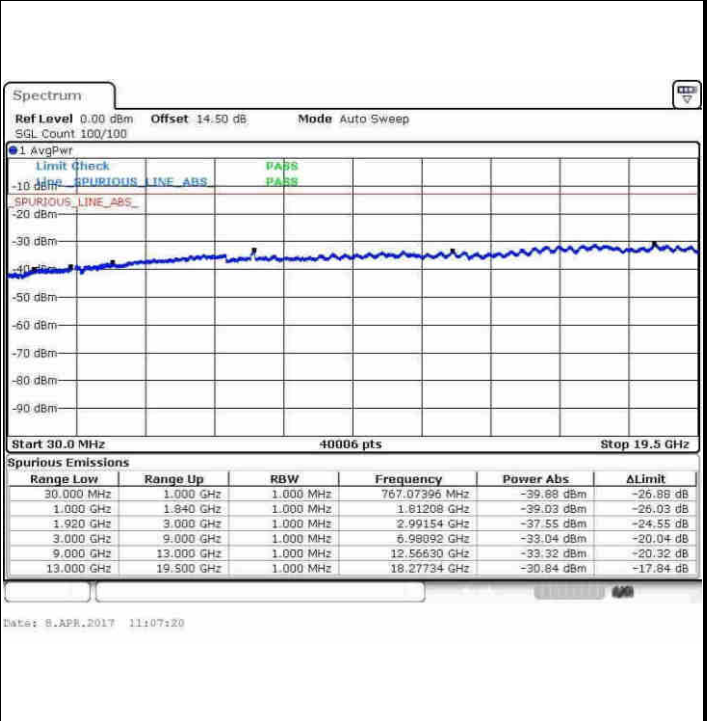

LTE Band 25 / 1.4MHz

Highest Channel / QPSK

Date: 8.APR.2017 11:01:03

Highest Channel / 16QAM

Date: 8.APR.2017 11:02:01

LTE Band 25 / 3MHz

Lowest Channel / QPSK

Date: 8.APR.2017 11:03:42

Lowest Channel / 16QAM

Date: 8.APR.2017 11:04:41

LTE Band 25 / 3MHz

Middle Channel / QPSK

Middle Channel / 16QAM

Highest Channel / QPSK

Highest Channel / 16QAM

LTE Band 25 / 5MHz

Lowest Channel / QPSK

Lowest Channel / 16QAM

Middle Channel / QPSK

Middle Channel / 16QAM

LTE Band 25 / 5MHz

Highest Channel / QPSK

Date: 8.APR.2017 11:26:30

Highest Channel / 16QAM