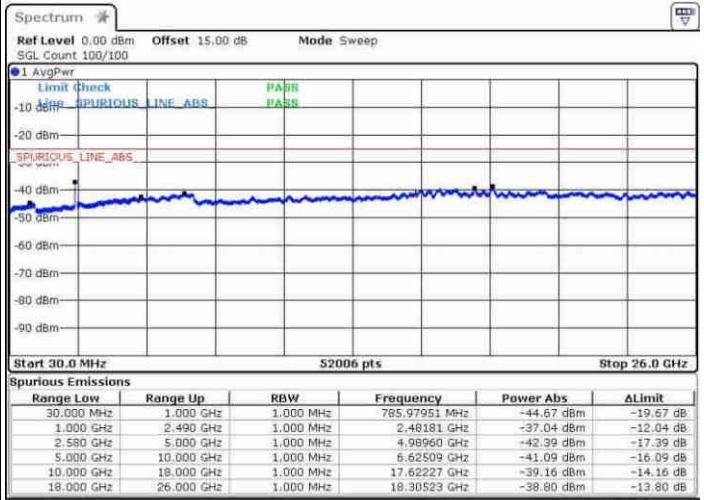

Middle Channel / 16QAM

Date: 22 APR 2017 13:22:43

Date: 22 APR 2017 13:23:42

Middle Channel / 64QAM

Date: 22 APR 2017 13:24:55

LTE Band 7 / 20MHz+15MHz

Highest Channel / Q

Highest Channel / 16QAM

Date: 22 APR 2017 13:05:36

Date: 22 APR 2017 13:05:45

Highest Channel / 64QAM

Date: 22 APR 2017 13:09:09

LTE Band 7 / 20MHz+20MHz

Lowest Channel / Q

Lowest Channel / 16QAM

Date: 22 APR 2017 12:40:14

Date: 22 APR 2017 12:41:54

Lowest Channel / 64QAM

Date: 22 APR 2017 12:43:06

LTE Band 7 / 20MHz+20MHz

Middle Channel / Q

Middle Channel / 16QAM

Date: 22 APR 2017 12:34:25

Date: 22 APR 2017 12:35:35