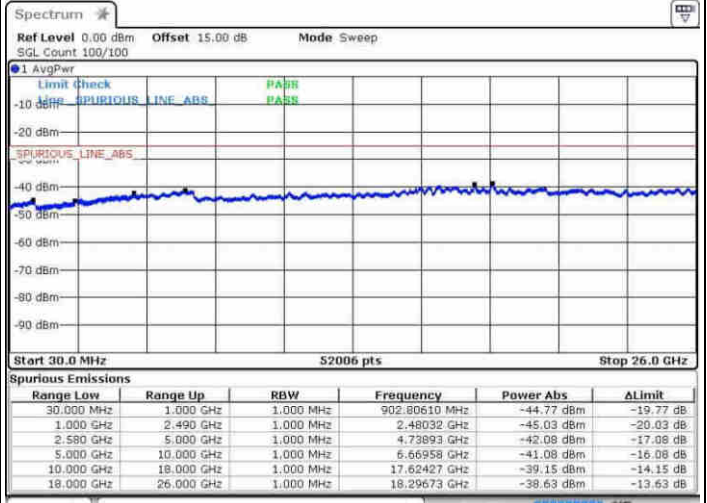

LTE Band 7 / 20MHz+10MHz

Highest Channel / Q

Highest Channel / 16QAM

Date: 22 APR 2017 15:34:11

Date: 22 APR 2017 15:33:10

Highest Channel / 64QAM

Date: 22 APR 2017 15:35:08

LTE Band 7 / 20MHz+15MHz

Lowest Channel / Q

Lowest Channel / 16QAM

Date: 22 APR 2017 13:28:45

Date: 22 APR 2017 13:27:41

Lowest Channel / 64QAM

Date: 22 APR 2017 13:26:48

LTE Band 7 / 20MHz+15MHz

Middle Channel / Q

Middle Channel / 16QAM

Date: 22 APR 2017 13:22:43

Date: 22 APR 2017 13:23:42

Middle Channel / 64QAM

Date: 22 APR 2017 13:24:55

LTE Band 7 / 20MHz+15MHz

Highest Channel / Q

Highest Channel / 16QAM

Date: 22 APR 2017 13:05:36

Date: 22 APR 2017 13:05:45

Highest Channel / 64QAM

Date: 22 APR 2017 13:09:09

LTE Band 7 / 20MHz+20MHz

Lowest Channel / Q

Lowest Channel / 16QAM

Date: 22 APR 2017 12:40:14