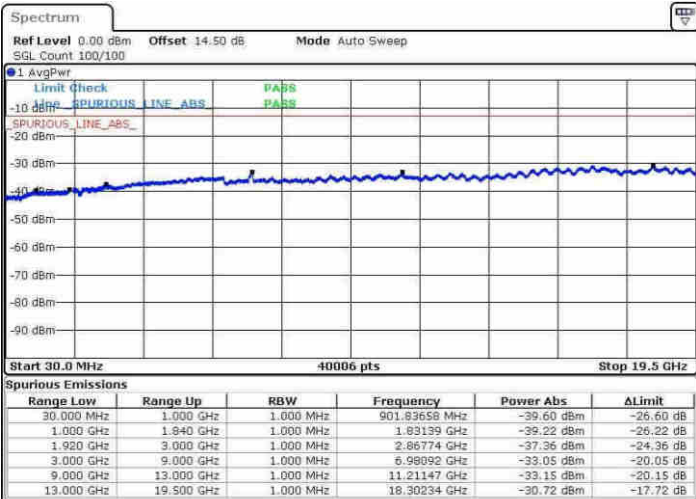

LTE Band 25 / 15MHz

Highest Channel / QPSK

Date: 8.APR.2017 11:51:56

Highest Channel / 16QAM

Date: 8.APR.2017 11:52:54

LTE Band 25 / 20MHz

Lowest Channel / QPSK

Date: 8.APR.2017 11:54:36

Lowest Channel / 16QAM

Date: 8.APR.2017 11:55:34

LTE Band 25 / 20MHz

Middle Channel / QPSK

Middle Channel / 16QAM

Date: 8.APR.2017 11:57:15

Date: 8.APR.2017 11:58:13

Highest Channel / QPSK

Highest Channel / 16QAM

Date: 8.APR.2017 12:04:40

Date: 8.APR.2017 12:05:39

LTE Band 26 / 1.4MHz

Lowest Channel / QPSK

Lowest Channel / 16QAM

Date: 9.APR.2017 16:06:03

Date: 9.APR.2017 16:07:02