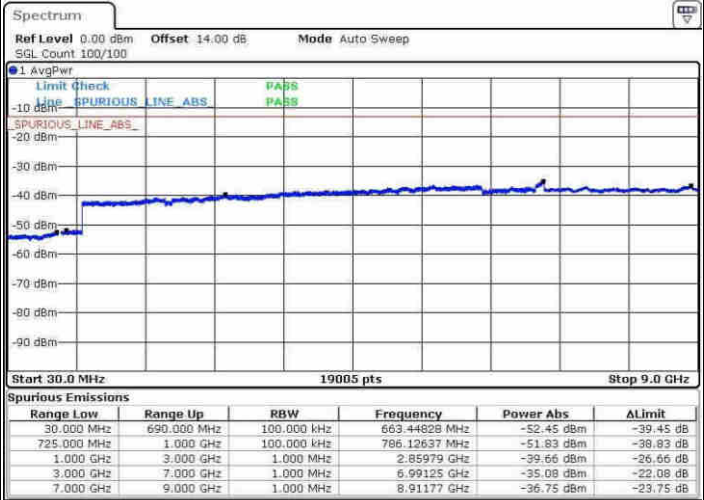

Date: 3.MAY.2017 00:01:05

Date: 3.MAY.2017 00:02:02

Middle Channel / QPSK

Middle Channel / 16QAM

Date: 3.MAY.2017 00:03:41

Date: 3.MAY.2017 00:04:39

LTE Band 17 / 5MHz

Highest Channel / QPSK

Highest Channel / 16QAM

Date: 3.MAY.2017 00:10:57

Date: 3.MAY.2017 00:11:56

LTE Band 17 / 10MHz

Lowest Channel / QPSK

Lowest Channel / 16QAM

Date: 3.MAY.2017 00:18:20

Date: 3.MAY.2017 00:19:16

LTE Band 17 / 10MHz

Middle Channel / QPSK

Middle Channel / 16QAM

Date: 3.MAY.2017 00:20:55

Date: 3.MAY.2017 00:21:52

Highest Channel / QPSK

Highest Channel / 16QAM

Date: 3.MAY.2017 00:28:10