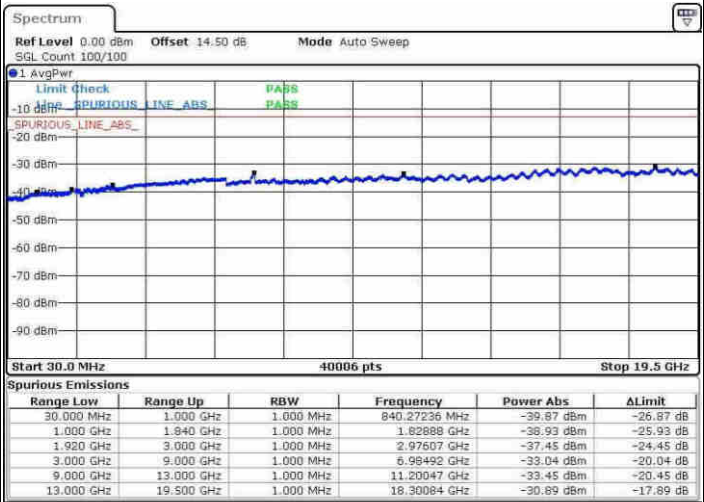

LTE Band 25 / 1.4MHz

Highest Channel / QPSK

Date: 8.APR.2017 11:01:03

Highest Channel / 16QAM

Date: 8.APR.2017 11:02:01

LTE Band 25 / 3MHz

Lowest Channel / QPSK

Date: 8.APR.2017 11:03:42

Lowest Channel / 16QAM

Date: 8.APR.2017 11:04:41

LTE Band 25 / 3MHz

Middle Channel / QPSK

Middle Channel / 16QAM

Highest Channel / QPSK

Highest Channel / 16QAM

LTE Band 25 / 5MHz