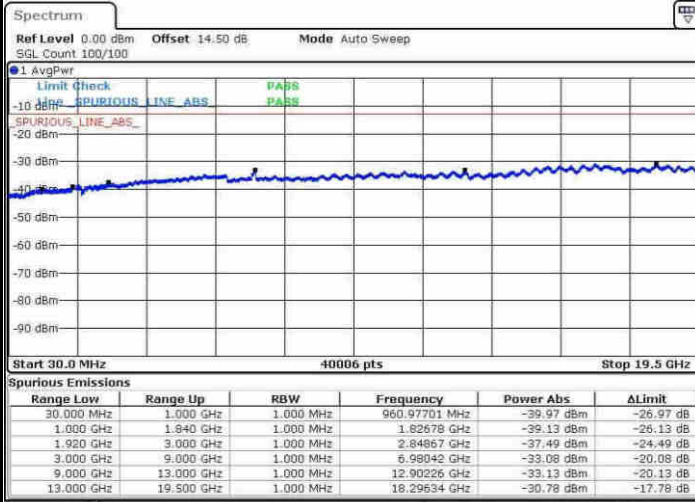

LTE Band 17 / 10MHz

Lowest Channel / 64QAM

Middle Channel / 64QAM

Date: 30.MAY.2017 18:46:37

Date: 30.MAY.2017 18:48:05

Highest Channel / 64QAM

Date: 30.MAY.2017 18:51:21

LTE Band 25 / 1.4MHz

Lowest Channel / QPSK

Lowest Channel / 16QAM

Date: 8.APR.2017 10:37:08

Date: 8.APR.2017 10:38:05

Middle Channel / QPSK

Middle Channel / 16QAM

Date: 8.APR.2017 10:53:38

Date: 8.APR.2017 10:54:36

LTE Band 25 / 1.4MHz

Highest Channel / QPSK

Date: 8.APR.2017 11:01:03

Highest Channel / 16QAM

Date: 8.APR.2017 11:02:01

LTE Band 25 / 3MHz

Lowest Channel / QPSK

Date: 8.APR.2017 11:03:42