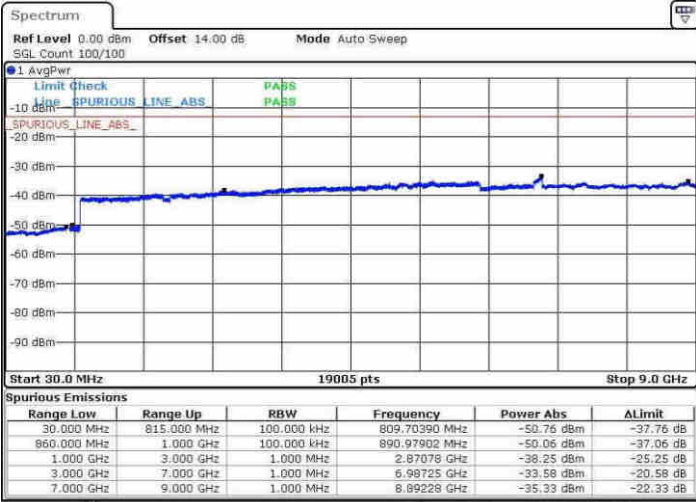

Lowest Channel / 16QAM

Date: 8.APR.2017 11:55:34

LTE Band 25 / 20MHz

Middle Channel / QPSK

Middle Channel / 16QAM

Date: 8.APR.2017 11:57:15

Date: 8.APR.2017 11:58:13

Highest Channel / QPSK

Highest Channel / 16QAM

Date: 8.APR.2017 12:04:40

Date: 8.APR.2017 12:05:39

LTE Band 26 / 1.4MHz

Lowest Channel / QPSK

Lowest Channel / 16QAM

Date: 9.APR.2017 16:06:03

Date: 9.APR.2017 16:07:02

Middle Channel / QPSK

Middle Channel / 16QAM

Date: 9.APR.2017 16:08:43

Date: 9.APR.2017 16:09:42

LTE Band 25 / 1.4MHz

Lowest Channel / 64QAM

Middle Channel / 64QAM

Date: 30.MAY.2017 14:32:06