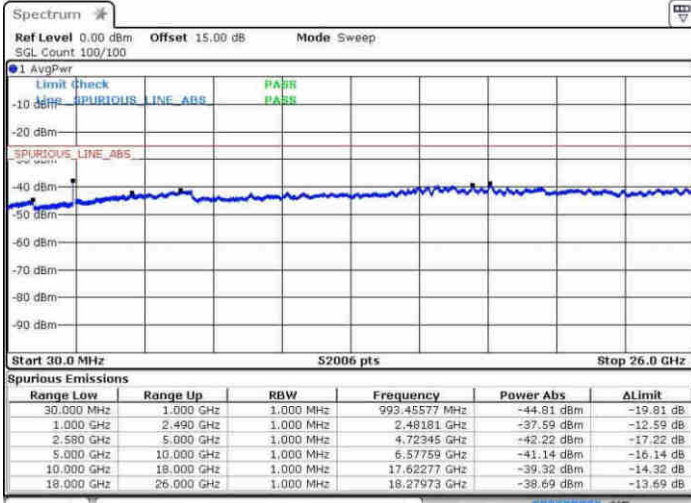

LTE Band 7 / 20MHz+10MHz

Highest Channel / Q

Highest Channel / 16QAM

Date: 22 APR 2017 15:34:11

Date: 22 APR 2017 15:33:10

Highest Channel / 64QAM

Date: 22 APR 2017 15:35:08

LTE Band 7 / 20MHz+15MHz

Lowest Channel / Q

Lowest Channel / 16QAM

Date: 22 APR 2017 13:28:45

Date: 22 APR 2017 13:27:41

Lowest Channel / 64QAM

Date: 22 APR 2017 13:26:48

LTE Band 7 / 20MHz+15MHz

Middle Channel / Q