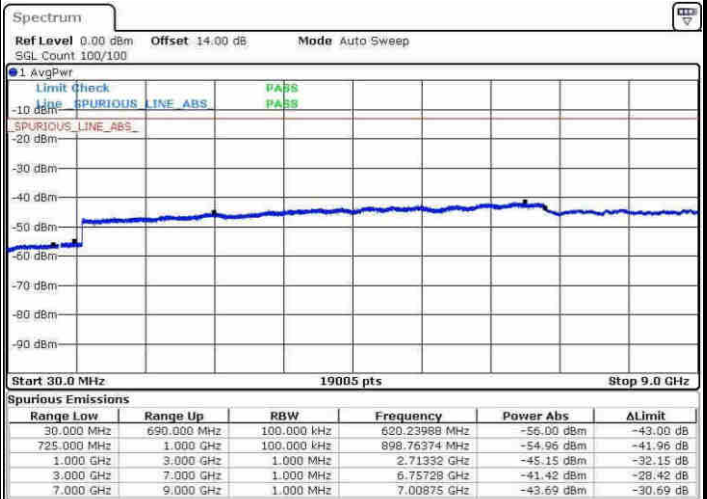

Middle Channel / 64QAM

Date: 22 APR 2017 12:36:36

LTE Band 7 / 20MHz+20MHz

Highest Channel / Q

Highest Channel / 16QAM

Date: 22 APR 2017 12:48:34

Date: 22 APR 2017 12:48:29

Highest Channel / 64QAM

Date: 22 APR 2017 12:47:03

LTE Band 12 / 1.4MHz

Lowest Channel / QPSK

Lowest Channel / 16QAM

Date: 8.APR.2017 06:56:50

Date: 8.APR.2017 06:57:44

Middle Channel / QPSK

Middle Channel / 16QAM

Date: 8.APR.2017 06:59:21

Date: 8.APR.2017 07:00:15

LTE Band 12 / 1.4MHz

Highest Channel / QPSK

Date: 8.APR.2017 07:06:29

Highest Channel / 16QAM

Date: 8.APR.2017 07:07:23

LTE Band 12 / 3MHz