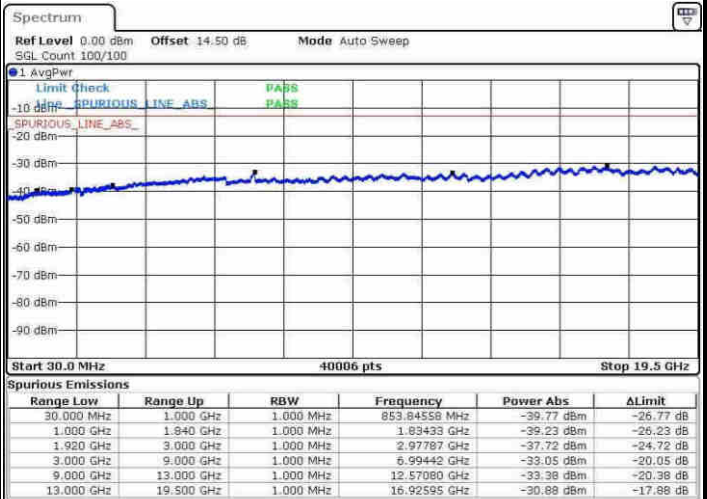

Middle Channel / 16QAM

Date: 8.APR.2017 11:31:48

Date: 8.APR.2017 11:32:46

Highest Channel / QPSK

Highest Channel / 16QAM

Date: 8.APR.2017 11:39:13

Date: 8.APR.2017 11:40:11

LTE Band 25 / 15MHz

Lowest Channel / QPSK

Lowest Channel / 16QAM

Date: 8.APR.2017 11:41:52

Date: 8.APR.2017 11:42:51

Middle Channel / QPSK

Middle Channel / 16QAM

Date: 8.APR.2017 11:44:32

Date: 8.APR.2017 11:45:30

LTE Band 25 / 15MHz

Highest Channel / QPSK

Date: 8.APR.2017 11:51:56

Highest Channel / 16QAM

Date: 8.APR.2017 11:52:54

LTE Band 25 / 20MHz

Lowest Channel / QPSK

Date: 8.APR.2017 11:54:36