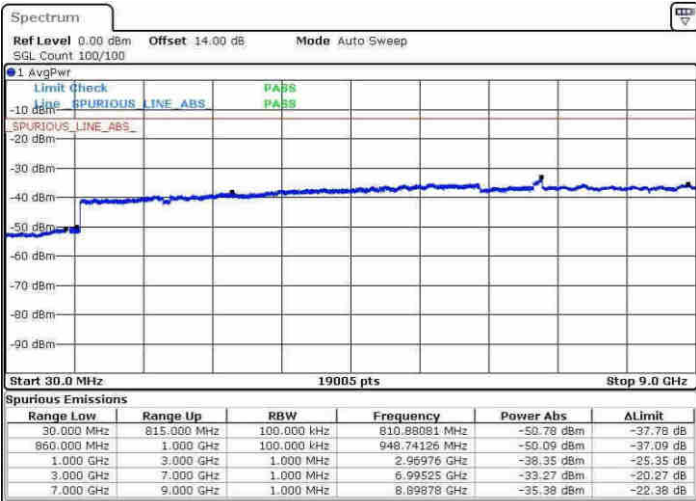

Lowest Channel / 16QAM

Date: 8.APR.2017 11:55:34

LTE Band 25 / 20MHz

Middle Channel / QPSK

Middle Channel / 16QAM

Date: 8.APR.2017 11:57:15

Date: 8.APR.2017 11:58:13

Highest Channel / QPSK

Highest Channel / 16QAM

Date: 8.APR.2017 12:04:40

Date: 8.APR.2017 12:05:39

LTE Band 26 / 1.4MHz

Lowest Channel / QPSK

Lowest Channel / 16QAM

Date: 9.APR.2017 16:06:03

Date: 9.APR.2017 16:07:02

Middle Channel / QPSK

Middle Channel / 16QAM

Date: 9.APR.2017 16:08:43

Date: 9.APR.2017 16:09:42

LTE Band 25 / 1.4MHz

Lowest Channel / 64QAM

Middle Channel / 64QAM

Date: 30.MAY.2017 14:32:06