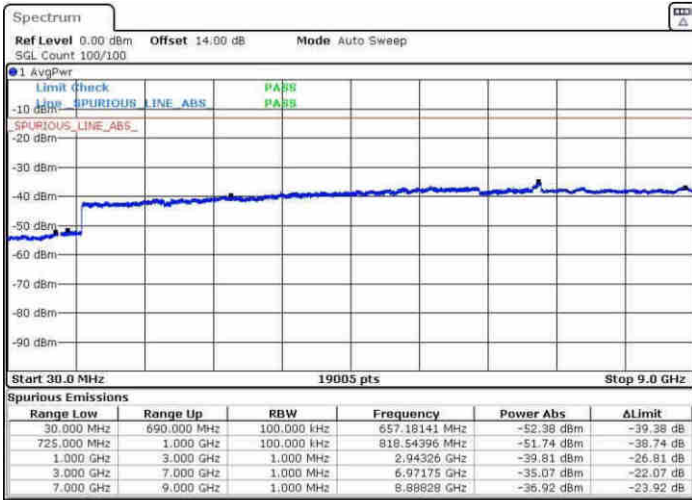

Lowest Channel / 64QAM

Middle Channel / 64QAM

Date: 30.MAY.2017 18:12:35

Date: 30.MAY.2017 18:13:13

Highest Channel / 64QAM

Date: 30.MAY.2017 18:16:13

LTE Band 12 / 10MHz

Lowest Channel / 64QAM

Middle Channel / 64QAM

Date: 30.MAY.2017 18:24:37

Date: 30.MAY.2017 18:25:24

Highest Channel / 64QAM

Date: 30.MAY.2017 18:29:54

LTE Band 17 / 5MHz

Lowest Channel / QPSK

Lowest Channel / 16QAM