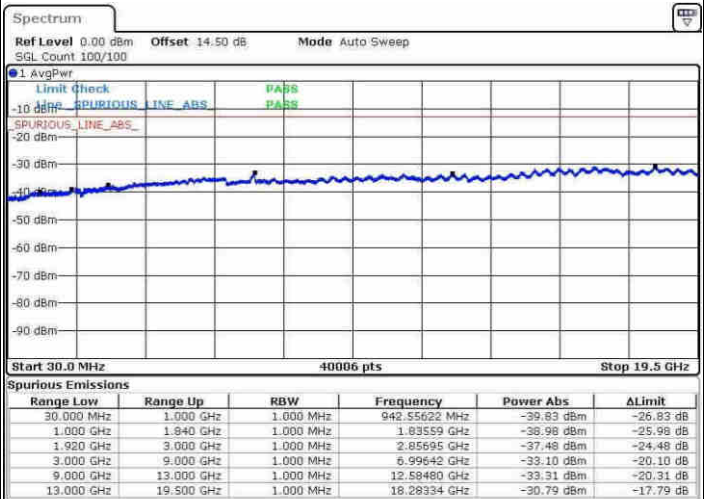

LTE Band 25 / 15MHz

Highest Channel / QPSK

Date: 8.APR.2017 11:51:56

Highest Channel / 16QAM

Date: 8.APR.2017 11:52:54

LTE Band 25 / 20MHz

Lowest Channel / QPSK

Date: 8.APR.2017 11:54:36

Lowest Channel / 16QAM

Date: 8.APR.2017 11:55:34

LTE Band 25 / 20MHz

Middle Channel / QPSK

Middle Channel / 16QAM

Date: 8.APR.2017 11:57:15

Date: 8.APR.2017 11:58:13

Highest Channel / QPSK