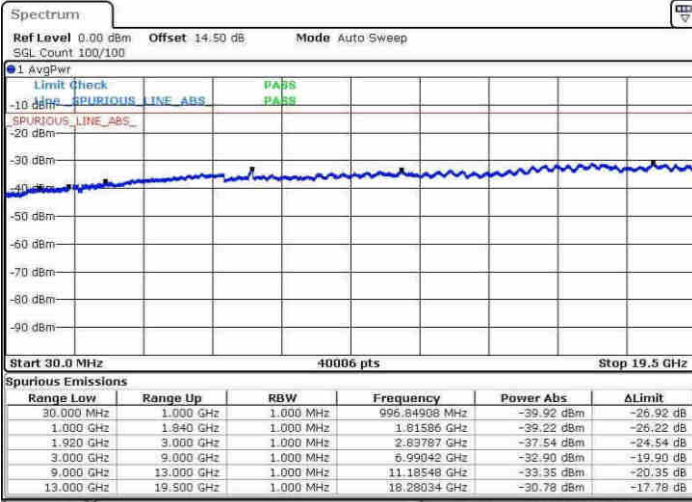

LTE Band 25 / 1.4MHz

Lowest Channel / QPSK

Lowest Channel / 16QAM

Date: 8.APR.2017 10:37:08

Date: 8.APR.2017 10:38:05