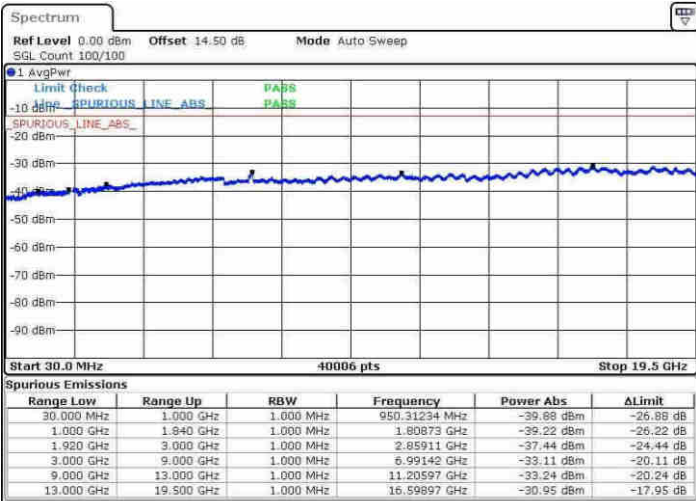

Date: 8.APR.2017 11:27:28

LTE Band 25 / 10MHz

Lowest Channel / QPSK

Date: 8.APR.2017 11:29:08

Lowest Channel / 16QAM

Date: 8.APR.2017 11:30:07

LTE Band 25 / 10MHz

Middle Channel / QPSK

Middle Channel / 16QAM

Date: 8.APR.2017 11:31:48

Date: 8.APR.2017 11:32:46

Highest Channel / QPSK

Highest Channel / 16QAM

Date: 8.APR.2017 11:39:13

Date: 8.APR.2017 11:40:11

LTE Band 25 / 15MHz

Lowest Channel / QPSK

Lowest Channel / 16QAM

Date: 8.APR.2017 11:41:52

Date: 8.APR.2017 11:42:51

Middle Channel / QPSK

Middle Channel / 16QAM

Date: 8.APR.2017 11:44:32

Date: 8.APR.2017 11:45:30