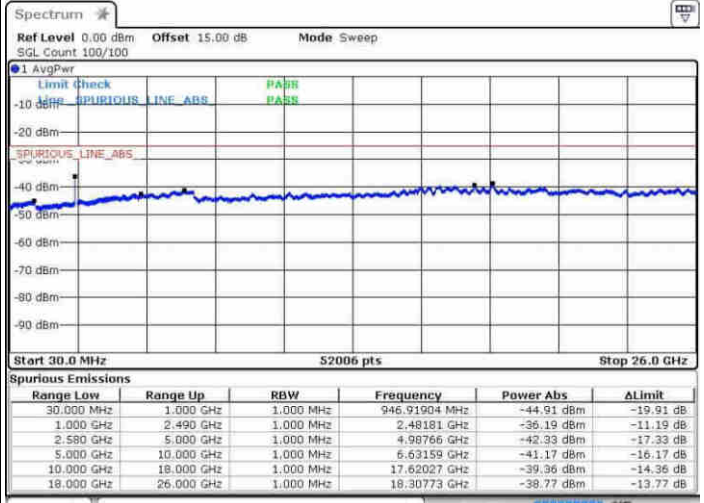

LTE Band 7 / 20MHz+10MHz

Highest Channel / Q

Highest Channel / 16QAM

Date: 22 APR 2017 15:34:11

Date: 22 APR 2017 15:33:10

Highest Channel / 64QAM

Date: 22 APR 2017 15:35:08

LTE Band 7 / 20MHz+15MHz

Lowest Channel / Q

Lowest Channel / 16QAM

Date: 22 APR 2017 13:28:45

Date: 22 APR 2017 13:27:41

Lowest Channel / 64QAM

Date: 22 APR 2017 13:26:48

LTE Band 7 / 20MHz+15MHz

Middle Channel / Q

Middle Channel / 16QAM

Date: 22 APR 2017 13:22:43

Date: 22 APR 2017 13:23:42

Middle Channel / 64QAM

Date: 22 APR 2017 13:24:55

LTE Band 7 / 20MHz+15MHz

Highest Channel / Q

Highest Channel / 16QAM