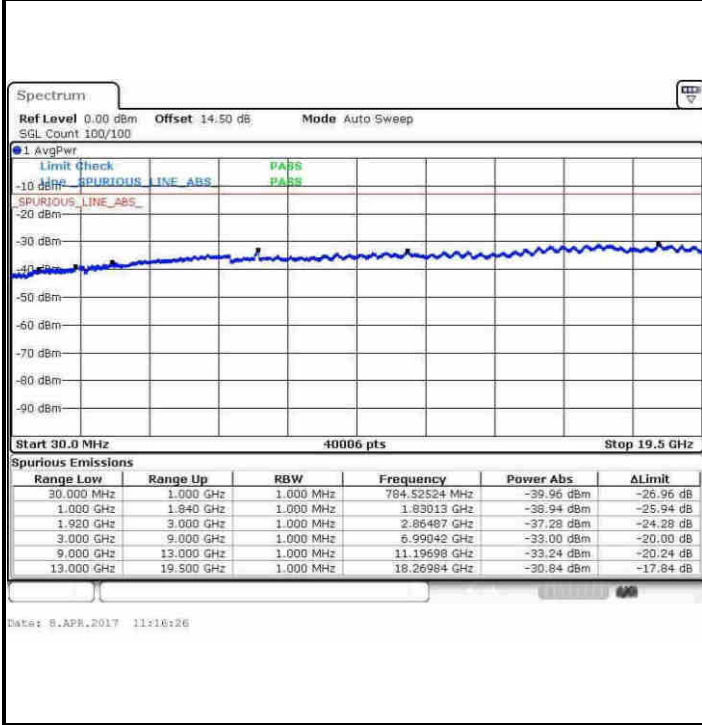

LTE Band 25 / 1.4MHz

Highest Channel / QPSK

Date: 8.APR.2017 11:01:03

Highest Channel / 16QAM

Date: 8.APR.2017 11:02:01

LTE Band 25 / 3MHz

Lowest Channel / QPSK

Date: 8.APR.2017 11:03:42

Lowest Channel / 16QAM

Date: 8.APR.2017 11:04:41

LTE Band 25 / 3MHz

Middle Channel / QPSK

Middle Channel / 16QAM

Highest Channel / QPSK

Highest Channel / 16QAM

LTE Band 25 / 5MHz

Lowest Channel / QPSK

Lowest Channel / 16QAM

Middle Channel / QPSK

Middle Channel / 16QAM

LTE Band 25 / 5MHz

Highest Channel / QPSK

Date: 8.APR.2017 11:26:30

Highest Channel / 16QAM