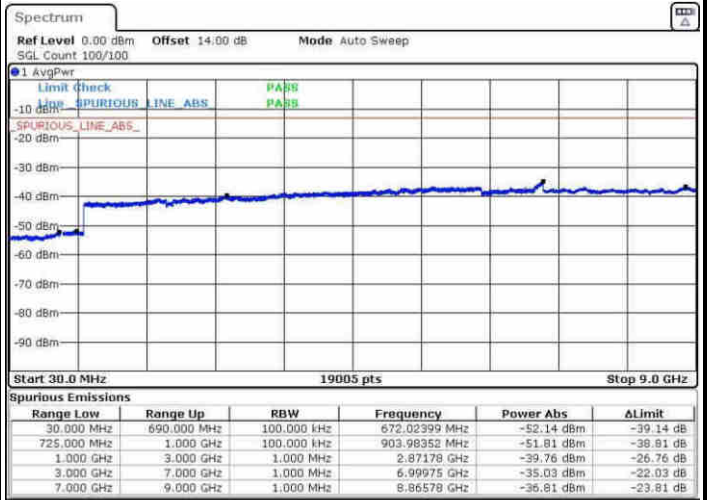

LTE Band 12 / 10MHz

Middle Channel / QPSK

Middle Channel / 16QAM

Date: 8.APR.2017 07:48:46

Date: 8.APR.2017 07:50:40

Highest Channel / QPSK

Highest Channel / 16QAM

Date: 8.APR.2017 07:56:53

Date: 8.APR.2017 07:57:47

LTE Band 12 / 1.4MHz

Lowest Channel / 64QAM

Middle Channel / 64QAM

Date: 30.MAY.2017 18:00:54

Date: 30.MAY.2017 18:01:32

Highest Channel / 64QAM

Date: 30.MAY.2017 18:04:28

LTE Band 12 / 3MHz

Lowest Channel / 64QAM

Middle Channel / 64QAM

Date: 30.MAY.2017 18:07:17

Date: 30.MAY.2017 18:07:59

Highest Channel / 64QAM

Date: 30.MAY.2017 18:10:37

LTE Band 12 / 5MHz