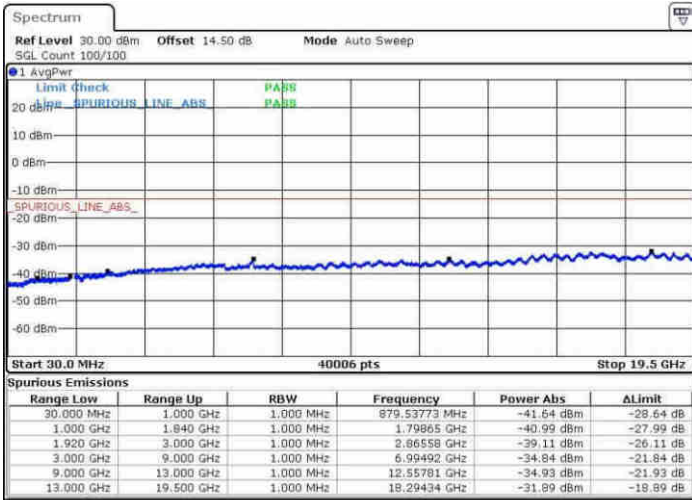

Highest Channel / 16QAM

Date: 8.APR.2017 12:04:40

Date: 8.APR.2017 12:05:39

LTE Band 26 / 1.4MHz

Lowest Channel / QPSK

Lowest Channel / 16QAM

Date: 9.APR.2017 16:06:03

Date: 9.APR.2017 16:07:02

Middle Channel / QPSK

Middle Channel / 16QAM

Date: 9.APR.2017 16:08:43

Date: 9.APR.2017 16:09:42

LTE Band 25 / 1.4MHz

Lowest Channel / 64QAM

Middle Channel / 64QAM

Date: 30.MAY.2017 14:32:06

Date: 30.MAY.2017 14:36:26

Highest Channel / 64QAM

Date: 30.MAY.2017 14:45:14

LTE Band 25 / 3MHz

Lowest Channel / 64QAM

Middle Channel / 64QAM

Date: 30.MAY.2017 14:49:02

Date: 30.MAY.2017 14:50:09