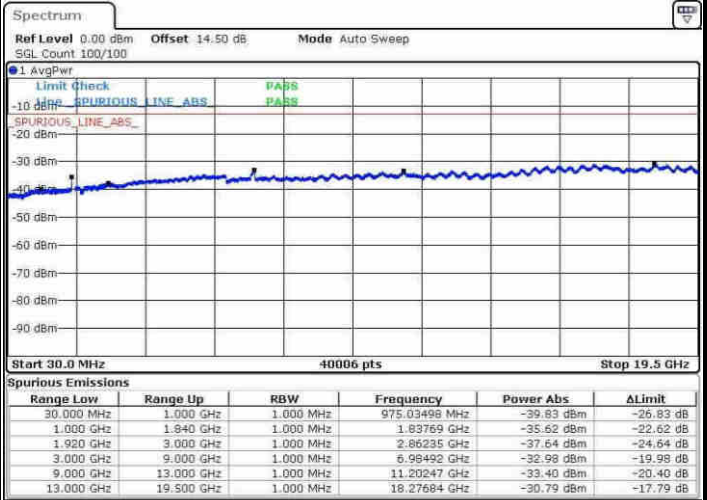

LTE Band 25 / 15MHz

Lowest Channel / QPSK

Lowest Channel / 16QAM

Date: 8.APR.2017 11:41:52

Date: 8.APR.2017 11:42:51