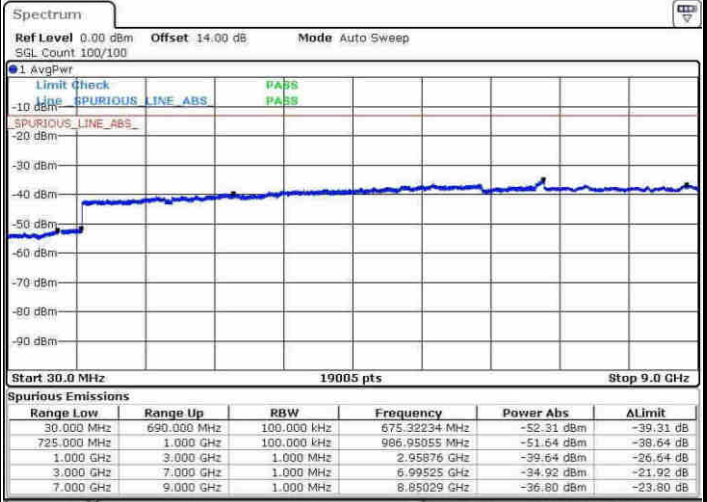

Lowest Channel / 64QAM

Middle Channel / 64QAM

Date: 30.MAY.2017 18:12:35

Date: 30.MAY.2017 18:13:13

Highest Channel / 64QAM

Date: 30.MAY.2017 18:16:13

LTE Band 12 / 10MHz

Lowest Channel / 64QAM

Middle Channel / 64QAM

Date: 30.MAY.2017 18:24:37

Date: 30.MAY.2017 18:25:24

Highest Channel / 64QAM

Date: 30.MAY.2017 18:29:54

LTE Band 17 / 5MHz

Lowest Channel / QPSK

Lowest Channel / 16QAM

Date: 3.MAY.2017 00:01:05

Date: 3.MAY.2017 00:02:02

Middle Channel / QPSK

Middle Channel / 16QAM

Date: 3.MAY.2017 00:03:41

Date: 3.MAY.2017 00:04:39

LTE Band 17 / 5MHz

Highest Channel / QPSK

Highest Channel / 16QAM

Date: 3.MAY.2017 00:10:57

Date: 3.MAY.2017 00:11:56

LTE Band 17 / 10MHz

Lowest Channel / QPSK

Lowest Channel / 16QAM

Date: 3.MAY.2017 00:18:20

Date: 3.MAY.2017 00:19:16