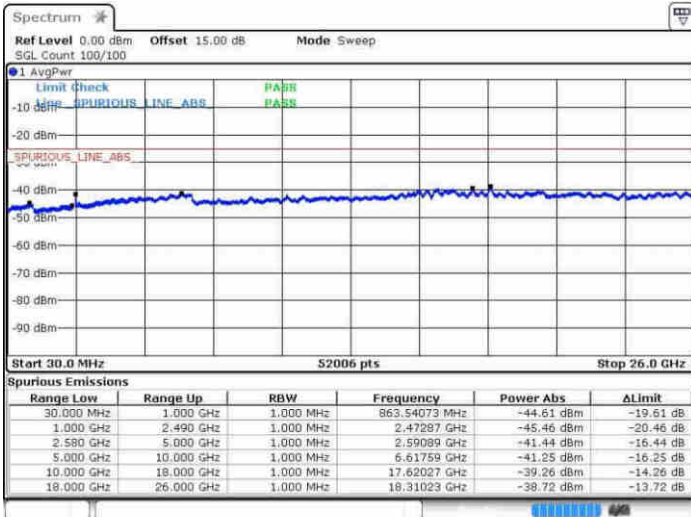

Date: 22 APR 2017 12:41:54

Lowest Channel / 64QAM

Date: 22 APR 2017 12:43:06

LTE Band 7 / 20MHz+20MHz

Middle Channel / Q

Middle Channel / 16QAM

Date: 22 APR 2017 12:34:25

Date: 22 APR 2017 12:35:35

Middle Channel / 64QAM

Date: 22 APR 2017 12:36:36

LTE Band 7 / 20MHz+20MHz

Highest Channel / Q

Highest Channel / 16QAM

Date: 22 APR 2017 12:48:34

Date: 22 APR 2017 12:48:29

Highest Channel / 64QAM

Date: 22 APR 2017 12:47:03

LTE Band 12 / 1.4MHz

Lowest Channel / QPSK

Lowest Channel / 16QAM

Date: 8.APR.2017 06:56:50

Date: 8.APR.2017 06:57:44

Middle Channel / QPSK

Middle Channel / 16QAM