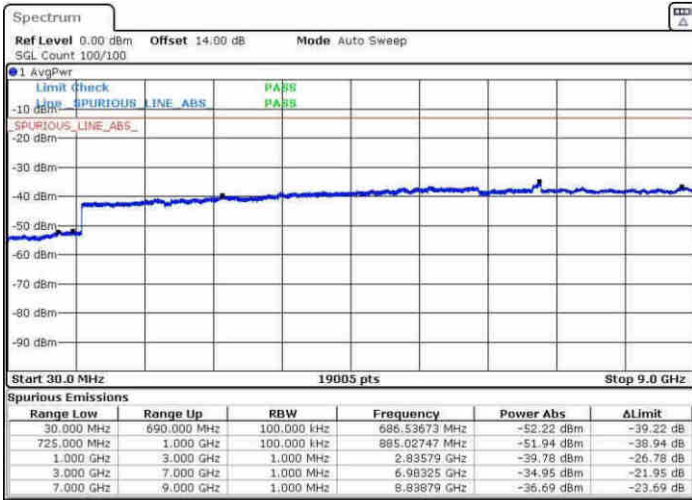

LTE Band 12 / 3MHz

Lowest Channel / 64QAM

Middle Channel / 64QAM

Date: 30.MAY.2017 18:07:17

Date: 30.MAY.2017 18:07:59

Highest Channel / 64QAM

Date: 30.MAY.2017 18:10:37

LTE Band 12 / 5MHz

Lowest Channel / 64QAM

Middle Channel / 64QAM

Date: 30.MAY.2017 18:12:35

Date: 30.MAY.2017 18:13:13

Highest Channel / 64QAM

Date: 30.MAY.2017 18:16:13

LTE Band 12 / 10MHz

Lowest Channel / 64QAM