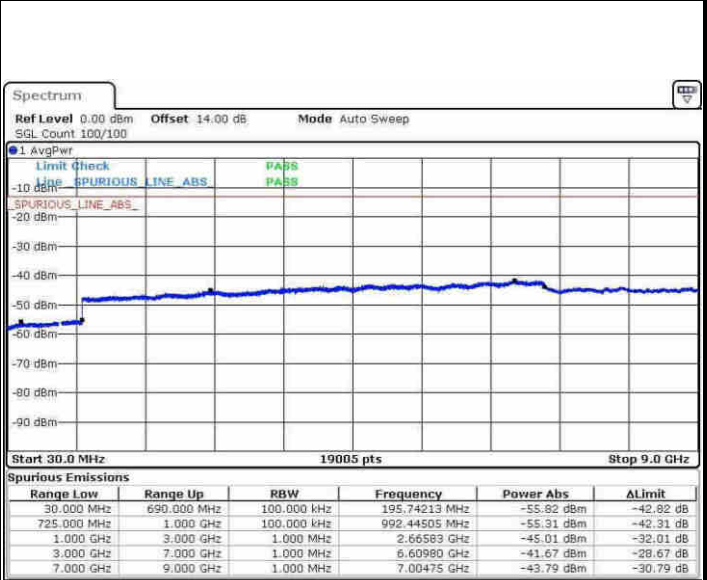

Date: 22 APR 2017 12:47:03

LTE Band 12 / 1.4MHz

Lowest Channel / QPSK

Lowest Channel / 16QAM

Date: 8.APR.2017 06:56:50

Date: 8.APR.2017 06:57:44

Middle Channel / QPSK

Middle Channel / 16QAM

Date: 8.APR.2017 06:59:21

Date: 8.APR.2017 07:00:15

LTE Band 12 / 1.4MHz

Highest Channel / QPSK

Date: 8.APR.2017 07:06:29

Highest Channel / 16QAM

Date: 8.APR.2017 07:07:23

LTE Band 12 / 3MHz

Lowest Channel / QPSK

Date: 8.APR.2017 07:13:40

Lowest Channel / 16QAM

Date: 8.APR.2017 07:14:35

LTE Band 12 / 3MHz

Middle Channel / QPSK

Middle Channel / 16QAM

Date: 8.APR.2017 07:16:13