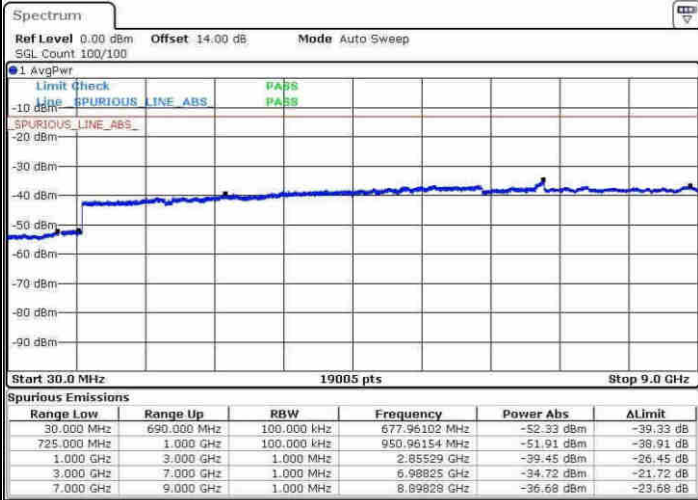

Middle Channel / 64QAM

Date: 30.MAY.2017 18:24:37

Date: 30.MAY.2017 18:25:24

Highest Channel / 64QAM

Date: 30.MAY.2017 18:29:54

LTE Band 17 / 5MHz

Lowest Channel / QPSK

Lowest Channel / 16QAM

Date: 3.MAY.2017 00:01:05

Date: 3.MAY.2017 00:02:02

Middle Channel / QPSK

Middle Channel / 16QAM

Date: 3.MAY.2017 00:03:41

Date: 3.MAY.2017 00:04:39

LTE Band 17 / 5MHz

Highest Channel / QPSK

Highest Channel / 16QAM

Date: 3.MAY.2017 00:10:57

Date: 3.MAY.2017 00:11:56

LTE Band 17 / 10MHz

Lowest Channel / QPSK

Lowest Channel / 16QAM

Date: 3.MAY.2017 00:18:20

Date: 3.MAY.2017 00:19:16