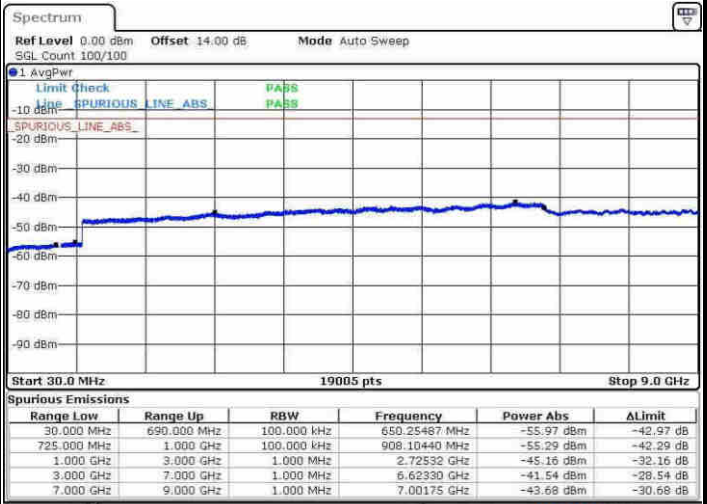

Lowest Channel / QPSK

Date: 8.APR.2017 07:13:40

Lowest Channel / 16QAM

Date: 8.APR.2017 07:14:35

LTE Band 12 / 3MHz

Middle Channel / QPSK

Middle Channel / 16QAM

Date: 8.APR.2017 07:16:13

Date: 8.APR.2017 07:17:07

Highest Channel / QPSK

Highest Channel / 16QAM

Date: 8.APR.2017 07:23:21

Date: 8.APR.2017 07:24:15

LTE Band 12 / 5MHz

Lowest Channel / QPSK

Lowest Channel / 16QAM

Date: 8.APR.2017 07:30:26

Date: 8.APR.2017 07:31:23

Middle Channel / QPSK

Middle Channel / 16QAM

Date: 8.APR.2017 07:32:59

Date: 8.APR.2017 07:33:53

LTE Band 12 / 5MHz

Highest Channel / QPSK