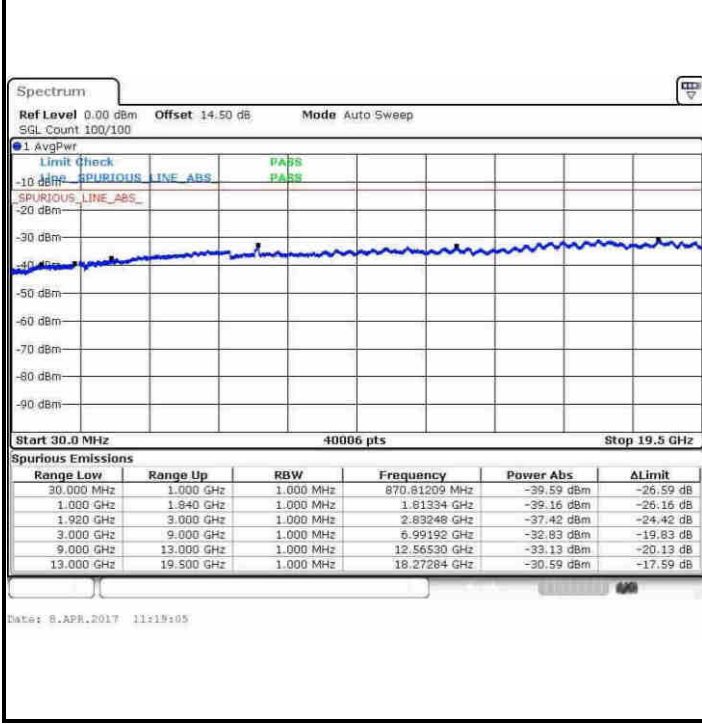

LTE Band 25 / 1.4MHz

Highest Channel / QPSK

Date: 8.APR.2017 11:01:03

Highest Channel / 16QAM

Date: 8.APR.2017 11:02:01

LTE Band 25 / 3MHz

Lowest Channel / QPSK

Date: 8.APR.2017 11:03:42

Lowest Channel / 16QAM

Date: 8.APR.2017 11:04:41

LTE Band 25 / 3MHz

Middle Channel / QPSK

Middle Channel / 16QAM

Highest Channel / QPSK

Highest Channel / 16QAM

LTE Band 25 / 5MHz

Lowest Channel / QPSK

Lowest Channel / 16QAM

Middle Channel / QPSK

Middle Channel / 16QAM

LTE Band 25 / 5MHz

Highest Channel / QPSK

Date: 8.APR.2017 11:26:30

Highest Channel / 16QAM