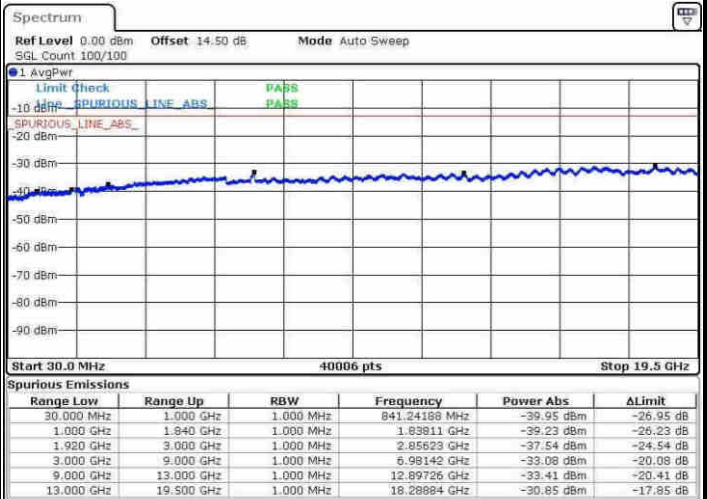

LTE Band 25 / 15MHz

Highest Channel / QPSK

Date: 8.APR.2017 11:51:56

Highest Channel / 16QAM

Date: 8.APR.2017 11:52:54

LTE Band 25 / 20MHz

Lowest Channel / QPSK

Date: 8.APR.2017 11:54:36

Lowest Channel / 16QAM

Date: 8.APR.2017 11:55:34

LTE Band 25 / 20MHz

Middle Channel / QPSK

Middle Channel / 16QAM

Date: 8.APR.2017 11:57:15

Date: 8.APR.2017 11:58:13

Highest Channel / QPSK

Highest Channel / 16QAM

Date: 8.APR.2017 12:04:40

Date: 8.APR.2017 12:05:39

LTE Band 26 / 1.4MHz

Lowest Channel / QPSK

Lowest Channel / 16QAM

Date: 9.APR.2017 16:06:03

Date: 9.APR.2017 16:07:02