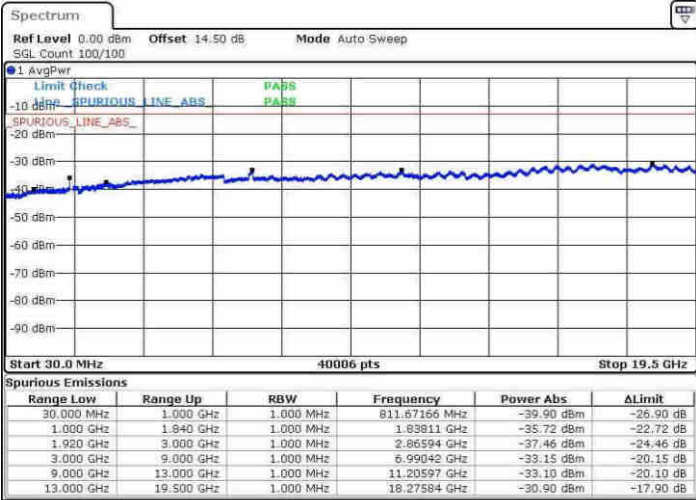

LTE Band 25 / 15MHz

Lowest Channel / QPSK

Lowest Channel / 16QAM

Date: 8.APR.2017 11:41:52

Date: 8.APR.2017 11:42:51