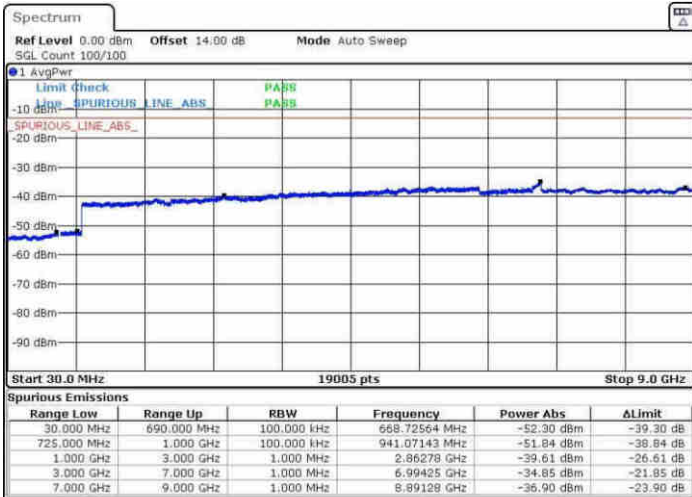

Date: 8.APR.2017 07:57:47

LTE Band 12 / 1.4MHz

Lowest Channel / 64QAM

Middle Channel / 64QAM

Date: 30.MAY.2017 18:00:54

Date: 30.MAY.2017 18:01:32

Highest Channel / 64QAM

Date: 30.MAY.2017 18:04:28

LTE Band 12 / 3MHz

Lowest Channel / 64QAM

Middle Channel / 64QAM

Date: 30.MAY.2017 18:07:17

Date: 30.MAY.2017 18:07:59

Highest Channel / 64QAM

Date: 30.MAY.2017 18:10:37

LTE Band 12 / 5MHz

Lowest Channel / 64QAM

Middle Channel / 64QAM

Date: 30.MAY.2017 18:12:35

Date: 30.MAY.2017 18:13:13

Highest Channel / 64QAM

Date: 30.MAY.2017 18:16:13

LTE Band 12 / 10MHz

Lowest Channel / 64QAM