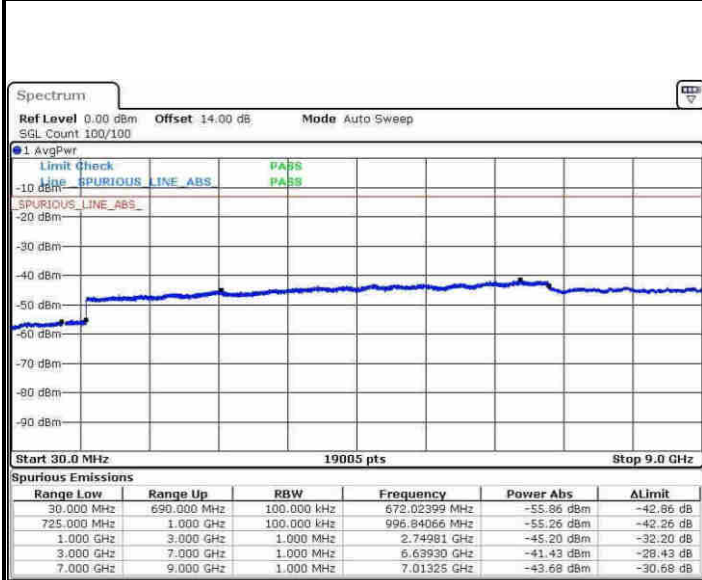

Date: 22 APR 2017 12:47:03

LTE Band 12 / 1.4MHz

Lowest Channel / QPSK

Lowest Channel / 16QAM

Date: 8.APR.2017 06:56:50

Date: 8.APR.2017 06:57:44

Middle Channel / QPSK

Middle Channel / 16QAM

Date: 8.APR.2017 06:59:21

Date: 8.APR.2017 07:00:15

LTE Band 12 / 1.4MHz

Highest Channel / QPSK

Date: 8.APR.2017 07:06:29

Highest Channel / 16QAM

Date: 8.APR.2017 07:07:23

LTE Band 12 / 3MHz

Lowest Channel / QPSK

Date: 8.APR.2017 07:13:40

Lowest Channel / 16QAM

Date: 8.APR.2017 07:14:35

LTE Band 12 / 3MHz

Middle Channel / QPSK

Middle Channel / 16QAM

Date: 8.APR.2017 07:16:13

Date: 8.APR.2017 07:17:07

Highest Channel / QPSK

Highest Channel / 16QAM

Date: 8.APR.2017 07:23:21

Date: 8.APR.2017 07:24:15

LTE Band 12 / 5MHz

Lowest Channel / QPSK

Lowest Channel / 16QAM