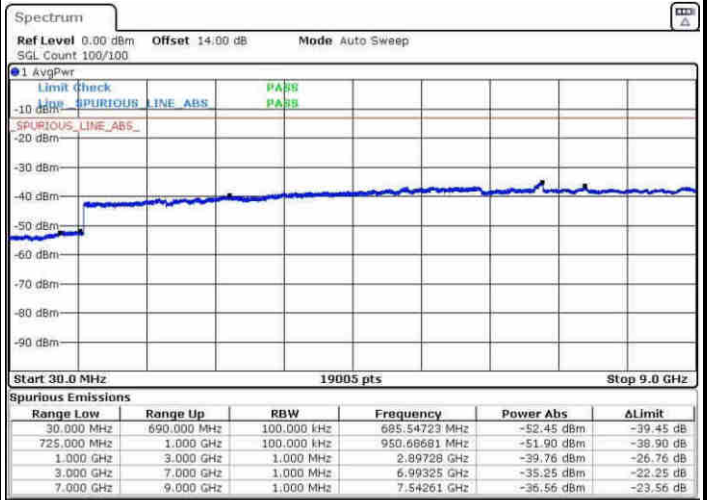

Date: 8.APR.2017 07:57:47

LTE Band 12 / 1.4MHz

Lowest Channel / 64QAM

Middle Channel / 64QAM

Date: 30.MAY.2017 18:00:54

Date: 30.MAY.2017 18:01:32

Highest Channel / 64QAM

Date: 30.MAY.2017 18:04:28

LTE Band 12 / 3MHz

Lowest Channel / 64QAM

Middle Channel / 64QAM

Date: 30.MAY.2017 18:07:17

Date: 30.MAY.2017 18:07:59

Highest Channel / 64QAM

Date: 30.MAY.2017 18:10:37

LTE Band 12 / 5MHz

Lowest Channel / 64QAM

Middle Channel / 64QAM

Date: 30.MAY.2017 18:12:35

Date: 30.MAY.2017 18:13:13

Highest Channel / 64QAM

Date: 30.MAY.2017 18:16:13

LTE Band 12 / 10MHz

Lowest Channel / 64QAM