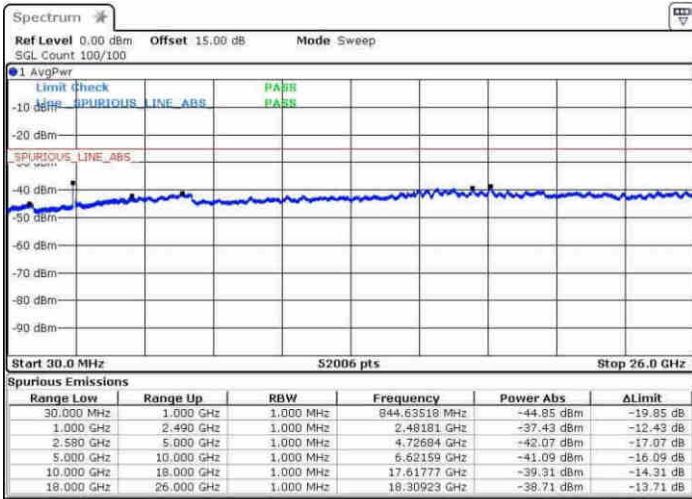

Middle Channel / 16QAM

Date: 22 APR 2017 13:22:43

Date: 22 APR 2017 13:23:42

Middle Channel / 64QAM

Date: 22 APR 2017 13:24:55

LTE Band 7 / 20MHz+15MHz

Highest Channel / Q

Highest Channel / 16QAM

Date: 22 APR 2017 13:05:36

Date: 22 APR 2017 13:05:45

Highest Channel / 64QAM

Date: 22 APR 2017 13:09:09

LTE Band 7 / 20MHz+20MHz

Lowest Channel / Q

Lowest Channel / 16QAM

Date: 22 APR 2017 12:40:14

Date: 22 APR 2017 12:41:54

Lowest Channel / 64QAM

Date: 22 APR 2017 12:43:06

LTE Band 7 / 20MHz+20MHz

Middle Channel / Q

Middle Channel / 16QAM

Date: 22 APR 2017 12:34:25

Date: 22 APR 2017 12:35:35

Middle Channel / 64QAM

Date: 22 APR 2017 12:36:36

LTE Band 7 / 20MHz+20MHz

Highest Channel / Q

Highest Channel / 16QAM

Date: 22 APR 2017 12:48:34

Date: 22 APR 2017 12:48:29

Highest Channel / 64QAM