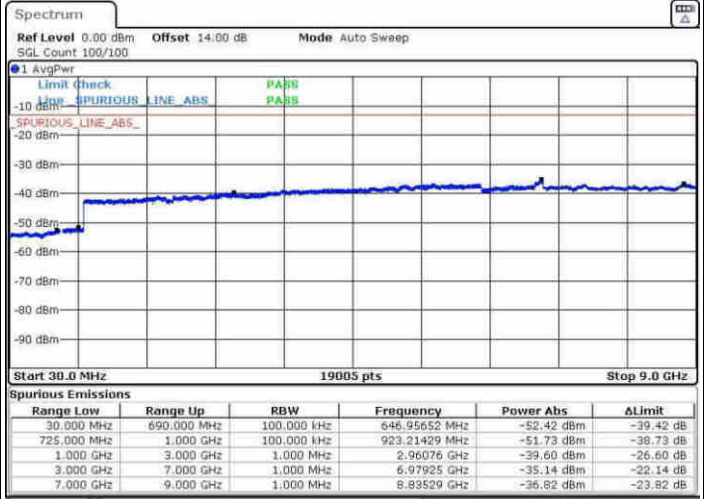

LTE Band 17 / 10MHz

Middle Channel / QPSK

Middle Channel / 16QAM

Date: 3.MAY.2017 00:20:55

Date: 3.MAY.2017 00:21:52

Highest Channel / QPSK

Highest Channel / 16QAM

Date: 3.MAY.2017 00:28:10

Date: 3.MAY.2017 00:29:06

LTE Band 17 / 5MHz

Lowest Channel / 64QAM

Middle Channel / 64QAM

Date: 30.MAY.2017 18:39:15

Date: 30.MAY.2017 18:40:45

Highest Channel / 64QAM

Date: 30.MAY.2017 18:43:24

LTE Band 17 / 10MHz

Lowest Channel / 64QAM

Middle Channel / 64QAM

Date: 30.MAY.2017 18:46:37

Date: 30.MAY.2017 18:48:05

Highest Channel / 64QAM

Date: 30.MAY.2017 18:51:21

LTE Band 25 / 1.4MHz