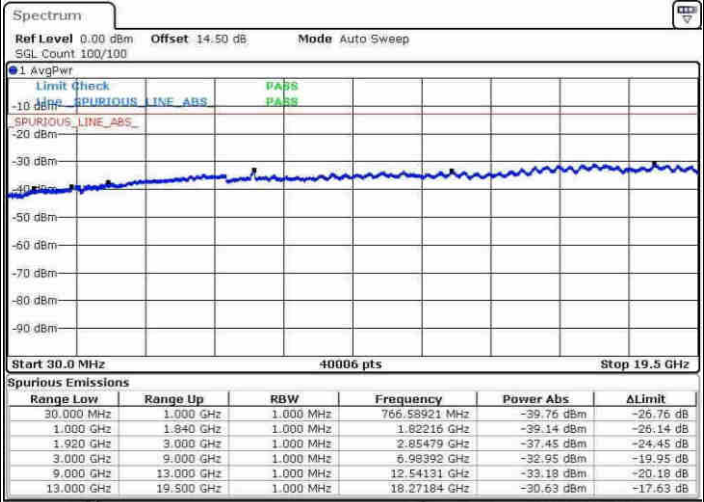

Lowest Channel / 16QAM

Date: 8.APR.2017 11:04:41

LTE Band 25 / 3MHz

Middle Channel / QPSK

Middle Channel / 16QAM

Highest Channel / QPSK

Highest Channel / 16QAM

LTE Band 25 / 5MHz

Lowest Channel / QPSK

Lowest Channel / 16QAM

Middle Channel / QPSK

Middle Channel / 16QAM

LTE Band 25 / 5MHz

Highest Channel / QPSK

Date: 8.APR.2017 11:26:30

Highest Channel / 16QAM

Date: 8.APR.2017 11:27:28

LTE Band 25 / 10MHz

Lowest Channel / QPSK

Date: 8.APR.2017 11:29:08

Lowest Channel / 16QAM

Date: 8.APR.2017 11:30:07

LTE Band 25 / 10MHz

Middle Channel / QPSK