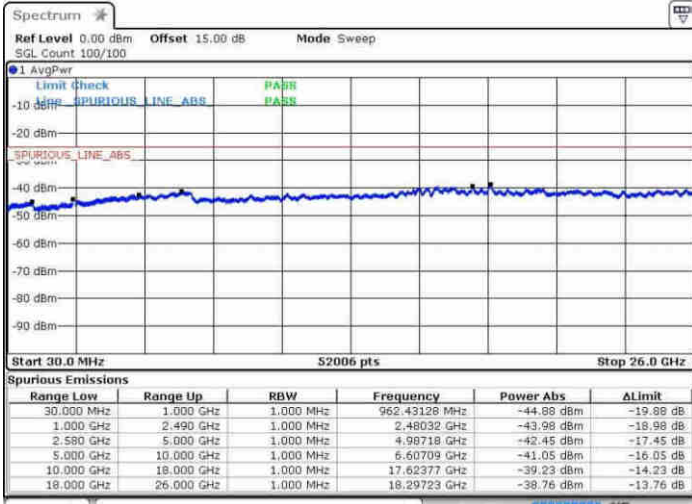

Lowest Channel / Q

Lowest Channel / 16QAM

Date: 22 APR 2017 13:28:45

Date: 22 APR 2017 13:27:41

Lowest Channel / 64QAM

Date: 22 APR 2017 13:26:48

LTE Band 7 / 20MHz+15MHz

Middle Channel / Q

Middle Channel / 16QAM

Date: 22 APR 2017 13:22:43

Date: 22 APR 2017 13:23:42

Middle Channel / 64QAM

Date: 22 APR 2017 13:24:55

LTE Band 7 / 20MHz+15MHz

Highest Channel / Q

Highest Channel / 16QAM

Date: 22 APR 2017 13:05:36

Date: 22 APR 2017 13:05:45

Highest Channel / 64QAM

Date: 22 APR 2017 13:09:09

LTE Band 7 / 20MHz+20MHz

Lowest Channel / Q

Lowest Channel / 16QAM

Date: 22 APR 2017 12:40:14