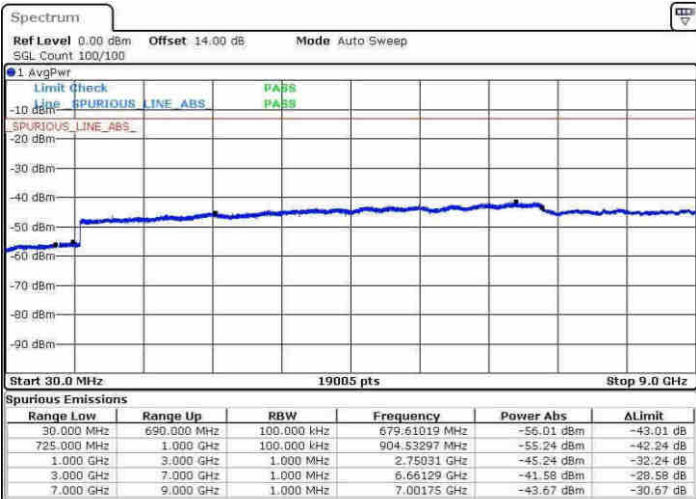

Middle Channel / 64QAM

Date: 22 APR 2017 12:36:36

LTE Band 7 / 20MHz+20MHz

Highest Channel / Q

Highest Channel / 16QAM

Date: 22 APR 2017 12:48:34

Date: 22 APR 2017 12:48:29

Highest Channel / 64QAM

Date: 22 APR 2017 12:47:03

LTE Band 12 / 1.4MHz

Lowest Channel / QPSK

Lowest Channel / 16QAM

Date: 8.APR.2017 06:56:50

Date: 8.APR.2017 06:57:44

Middle Channel / QPSK

Middle Channel / 16QAM

Date: 8.APR.2017 06:59:21

Date: 8.APR.2017 07:00:15

LTE Band 12 / 1.4MHz

Highest Channel / QPSK

Date: 8.APR.2017 07:06:29

Highest Channel / 16QAM

Date: 8.APR.2017 07:07:23

LTE Band 12 / 3MHz