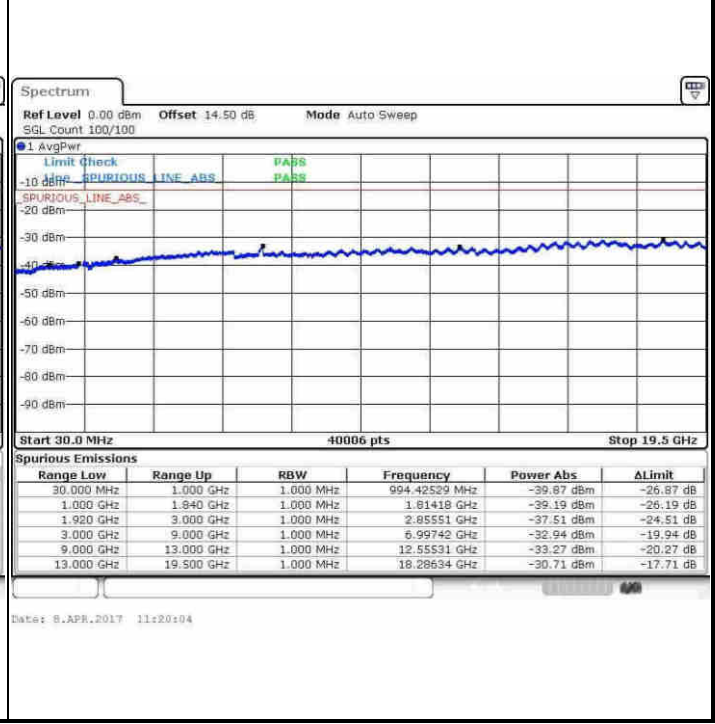

Lowest Channel / 16QAM

Date: 8.APR.2017 11:04:41

LTE Band 25 / 3MHz

Middle Channel / QPSK

Middle Channel / 16QAM

Highest Channel / QPSK

Highest Channel / 16QAM

LTE Band 25 / 5MHz

Lowest Channel / QPSK

Lowest Channel / 16QAM

Middle Channel / QPSK

Middle Channel / 16QAM

LTE Band 25 / 5MHz

Highest Channel / QPSK

Date: 8.APR.2017 11:26:30

Highest Channel / 16QAM

Date: 8.APR.2017 11:27:28

LTE Band 25 / 10MHz

Lowest Channel / QPSK

Date: 8.APR.2017 11:29:08

Lowest Channel / 16QAM

Date: 8.APR.2017 11:30:07

LTE Band 25 / 10MHz

Middle Channel / QPSK