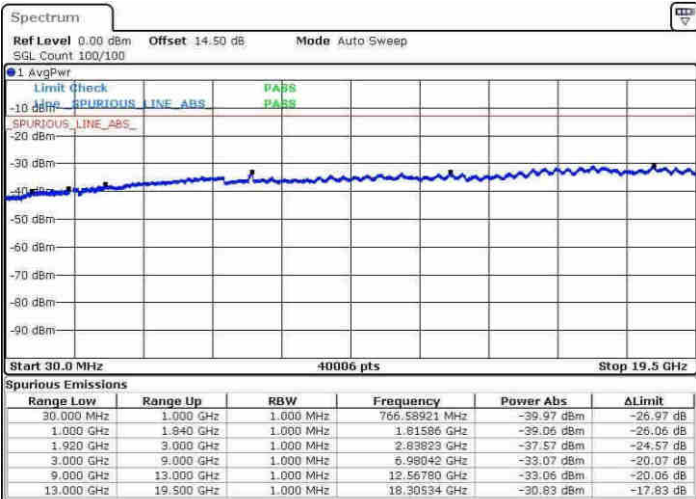

Middle Channel / 16QAM

Date: 8.APR.2017 11:31:48

Date: 8.APR.2017 11:32:46

Highest Channel / QPSK

Highest Channel / 16QAM

Date: 8.APR.2017 11:39:13

Date: 8.APR.2017 11:40:11

LTE Band 25 / 15MHz

Lowest Channel / QPSK

Lowest Channel / 16QAM

Date: 8.APR.2017 11:41:52

Date: 8.APR.2017 11:42:51

Middle Channel / QPSK

Middle Channel / 16QAM

Date: 8.APR.2017 11:44:32

Date: 8.APR.2017 11:45:30

LTE Band 25 / 15MHz

Highest Channel / QPSK

Date: 8.APR.2017 11:51:56

Highest Channel / 16QAM

Date: 8.APR.2017 11:52:54

LTE Band 25 / 20MHz

Lowest Channel / QPSK

Date: 8.APR.2017 11:54:36