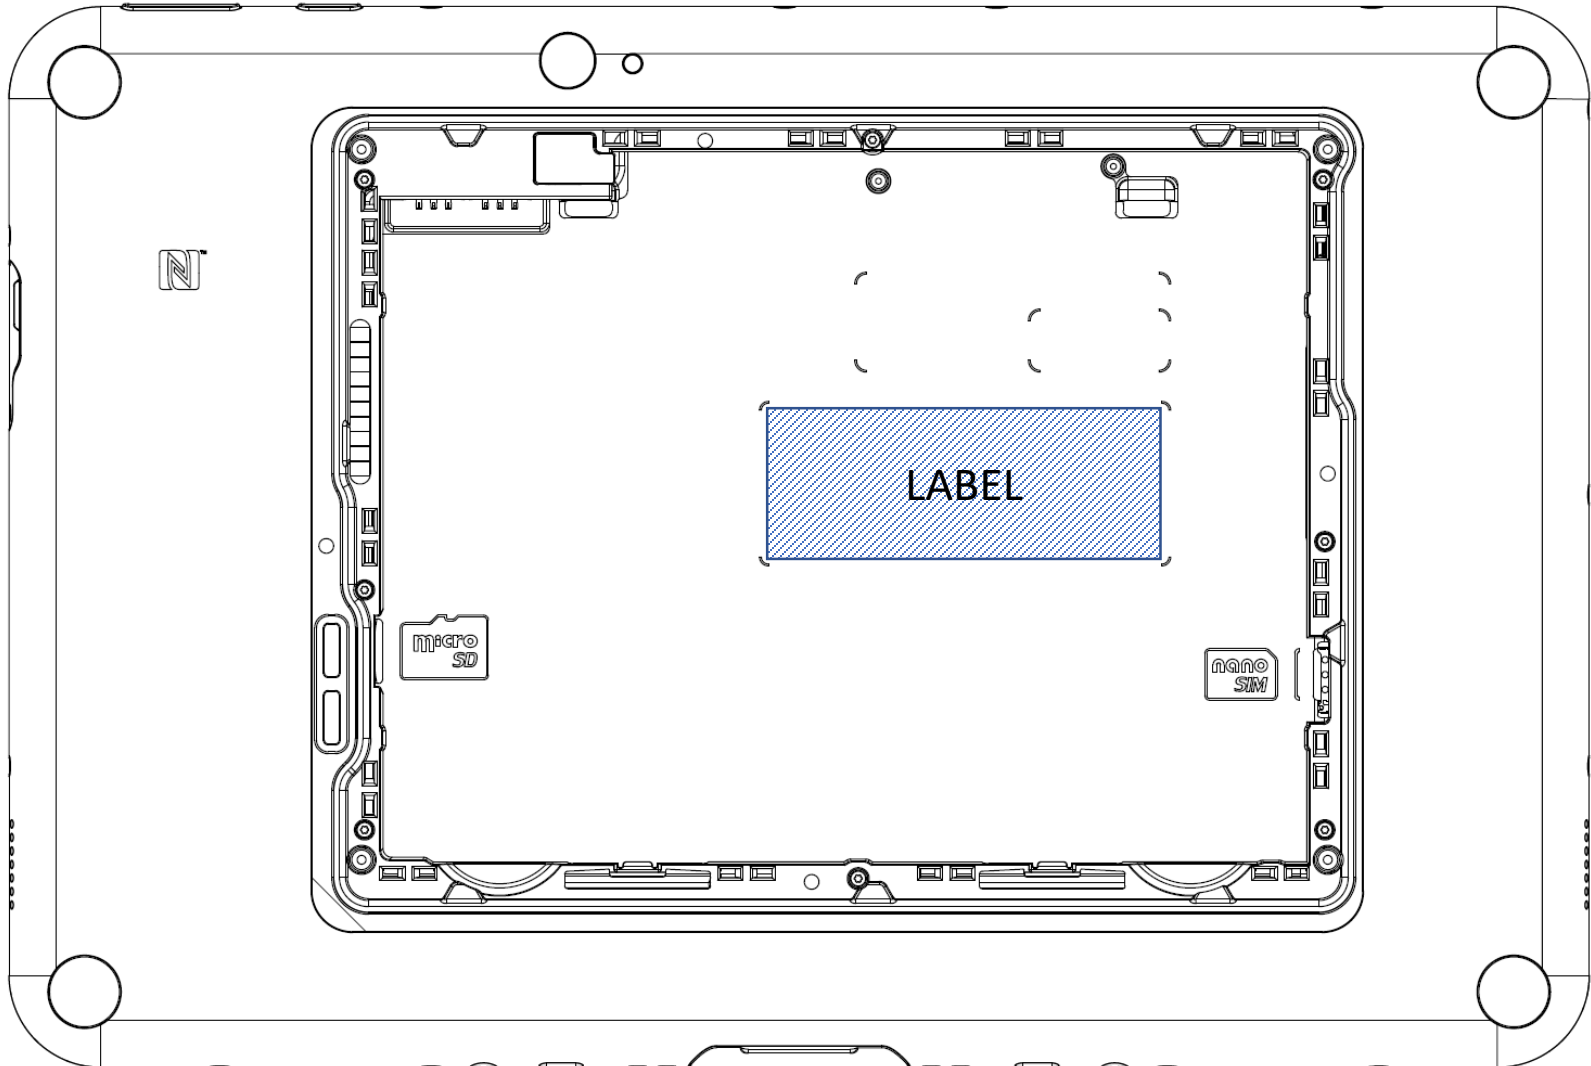

Inari10B label location

The label will be put inside the battery compartment. The label is visible to the users as they purchase the product and install the battery.