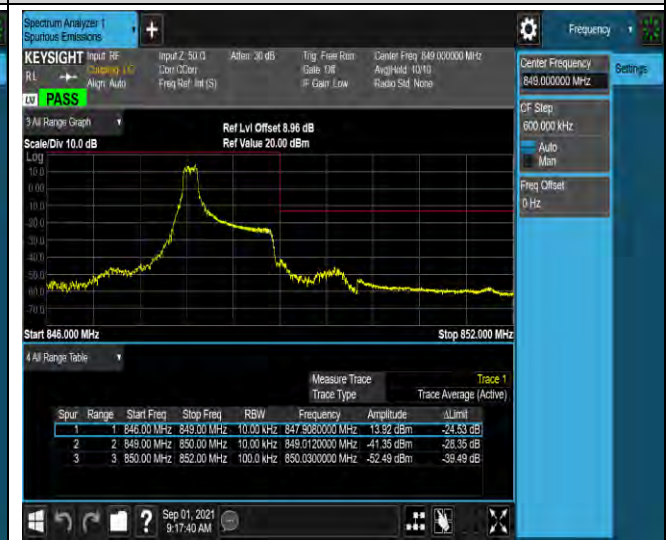

Band4-20MHz-16QAM-20300-1RB#0

Band4-20MHz-16QAM-20300-1RB#99

Band4-20MHz-16QAM-20300-100RB#0

Band5-1.4MHz-QPSK-20407-1RB#0

Band5-1.4MHz-QPSK-20407-1RB#5

Band5-1.4MHz-QPSK-20407-6RB#0

Band5-1.4MHz-QPSK-20643-1RB#0