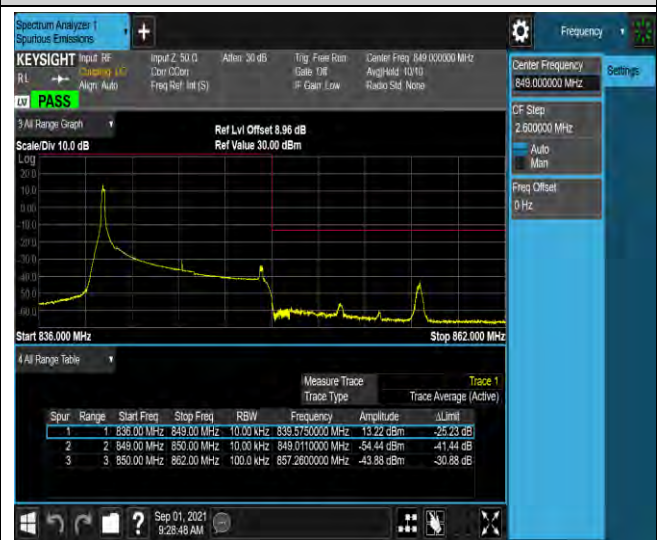

Band5-10MHz-QPSK-20600-1RB#0