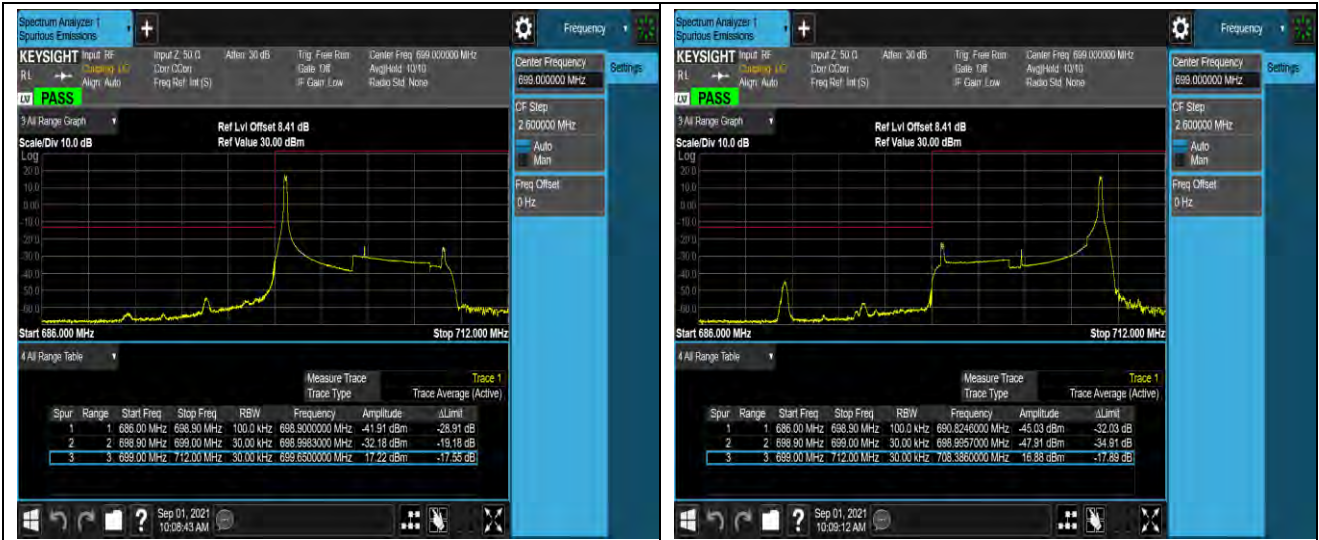

Band12-10MHz-QPSK-23130-1RB#0

Band12-10MHz-QPSK-23130-1RB#49

Band12-10MHz-QPSK-23130-50RB#0

Band12-10MHz-16QAM-23060-1RB#0

Band12-10MHz-16QAM-23060-1RB#49

Band12-10MHz-16QAM-23060-50RB#0

Band12-10MHz-16QAM-23130-1RB#0