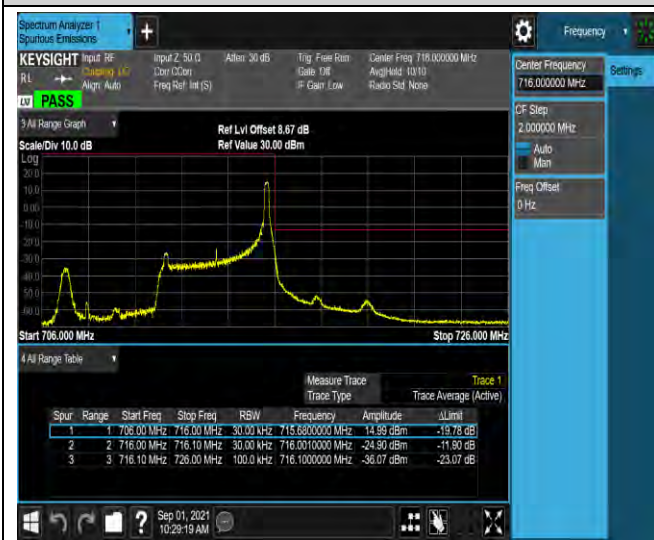

Band17-5MHz-QPSK-23825-25RB#0

Band17-5MHz-16QAM-23755-1RB#0

Band17-5MHz-16QAM-23755-1RB#24

Band17-5MHz-16QAM-23755-25RB#0

Band17-5MHz-16QAM-23825-1RB#0

Band17-5MHz-16QAM-23825-1RB#24

Band17-5MHz-16QAM-23825-25RB#0