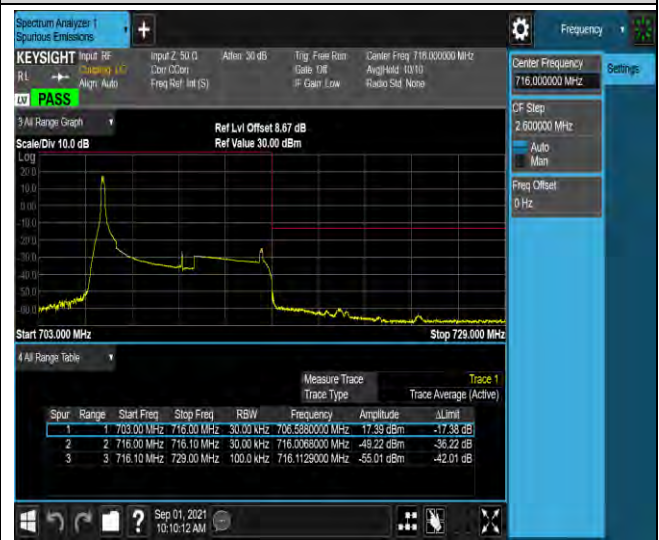

Band12-10MHz-QPSK-23130-1RB#0

Band12-10MHz-QPSK-23130-1RB#49

Band12-10MHz-QPSK-23130-50RB#0

Band12-10MHz-16QAM-23060-1RB#0

Band12-10MHz-16QAM-23060-1RB#49

Band12-10MHz-16QAM-23060-50RB#0

Band12-10MHz-16QAM-23130-1RB#0