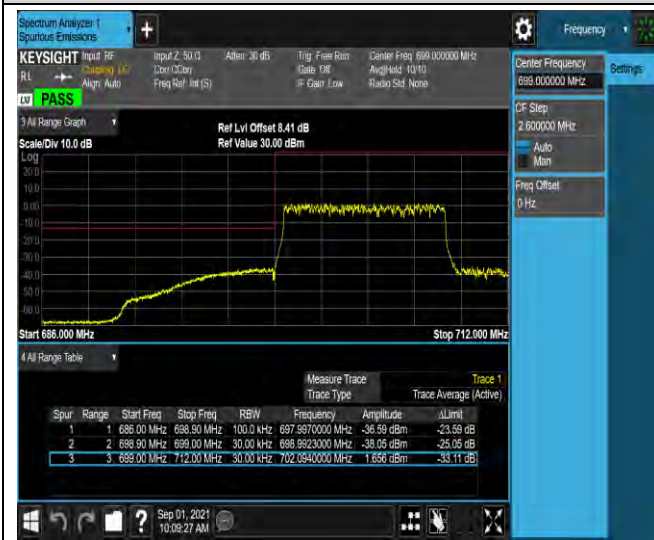

Band12-1.4MHz-16QAM-23017-6RB#0

Band12-1.4MHz-16QAM-23173-1RB#0

Band12-1.4MHz-16QAM-23173-1RB#5

Band12-1.4MHz-16QAM-23173-6RB#0

Band12-10MHz-QPSK-23060-1RB#0

Band12-10MHz-QPSK-23060-1RB#49

Band12-10MHz-QPSK-23060-50RB#0