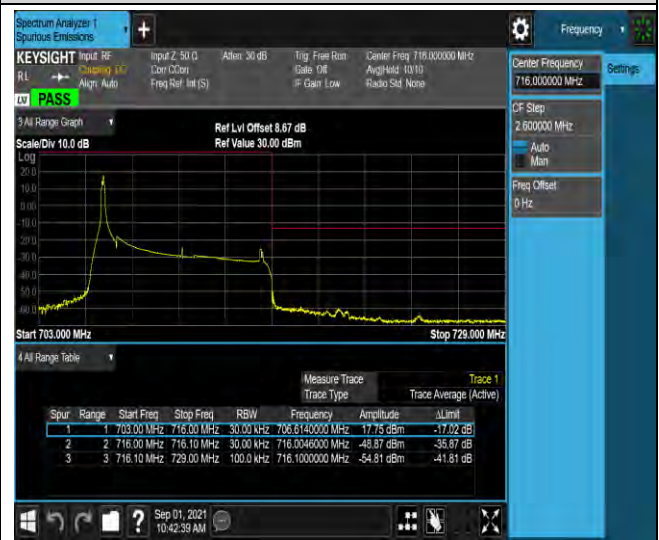

Band17-10MHz-16QAM-23800-1RB#0