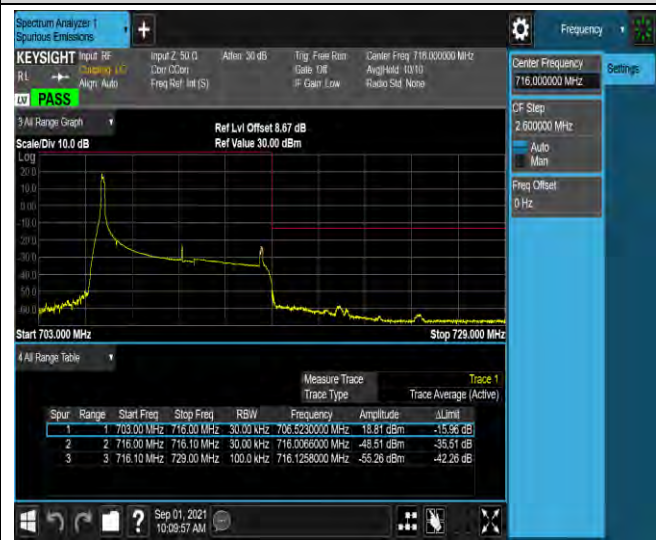

Band12-1.4MHz-16QAM-23017-6RB#0

Band12-1.4MHz-16QAM-23173-1RB#0

Band12-1.4MHz-16QAM-23173-1RB#5

Band12-1.4MHz-16QAM-23173-6RB#0

Band12-10MHz-QPSK-23060-1RB#0

Band12-10MHz-QPSK-23060-1RB#49

Band12-10MHz-QPSK-23060-50RB#0