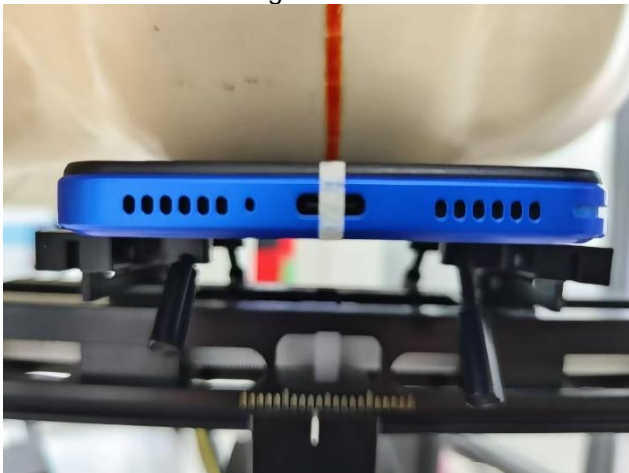

EUT Photos (Model: SKY 65Pro)

EUT Antenna Locations

SAR Test Setup Photos

Head

Right Cheek

Right Tilted

Left Cheek

Left Tilted

Body

Front side (10mm)

Back side(10mm)

Left side(10mm)

Right side(10mm)

Top side(10mm)

Bottom side(10mm)