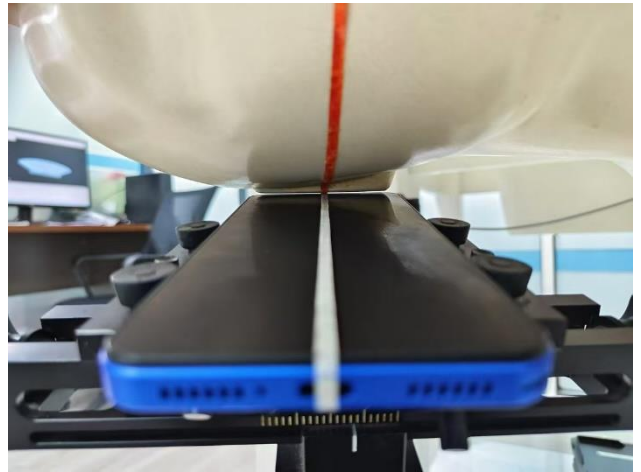

EUT Photos (Model: SKY 65Pro)

EUT Antenna Locations

SAR Test Setup Photos

Head

Right Cheek

Right Tilted

Left Cheek

Left Tilted

Body

Front side (10mm)

Back side(10mm)

Left side(10mm)

Right side(10mm)

Top side(10mm)

Bottom side(10mm)