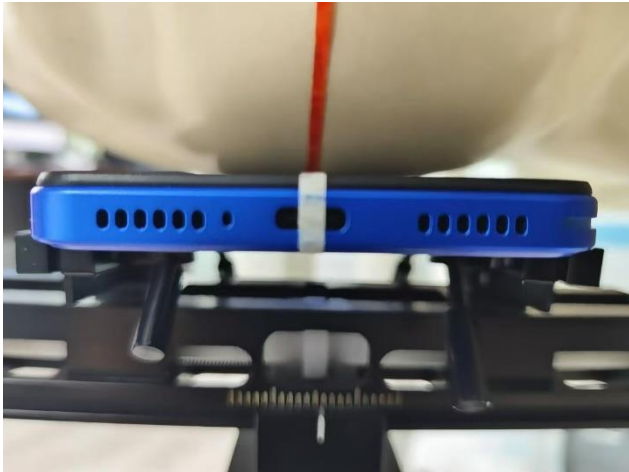

EUT Photos (Model: SKY 65Pro)

EUT Antenna Locations

SAR Test Setup Photos

Head

Right Cheek

Right Tilted

Left Cheek

Left Tilted

Body

Front side (10mm)

Back side(10mm)

Left side(10mm)

Right side(10mm)

Top side(10mm)

Bottom side(10mm)