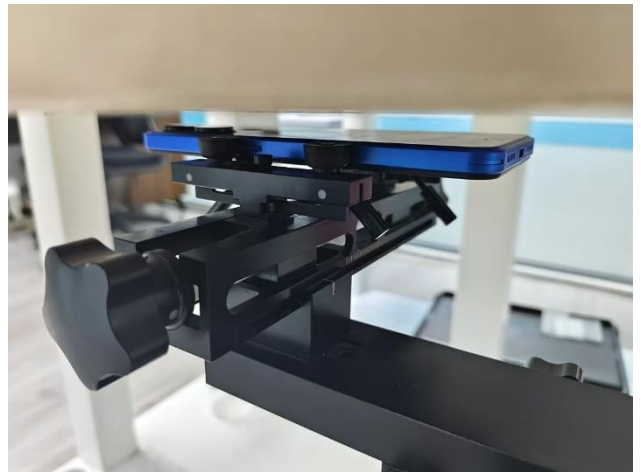

EUT Photos (Model: SKY 65Pro)

EUT Antenna Locations

SAR Test Setup Photos

Head

Right Cheek

Right Tilted

Left Cheek

Left Tilted

Body

Front side (10mm)

Back side(10mm)

Left side(10mm)

Right side(10mm)

Top side(10mm)

Bottom side(10mm)