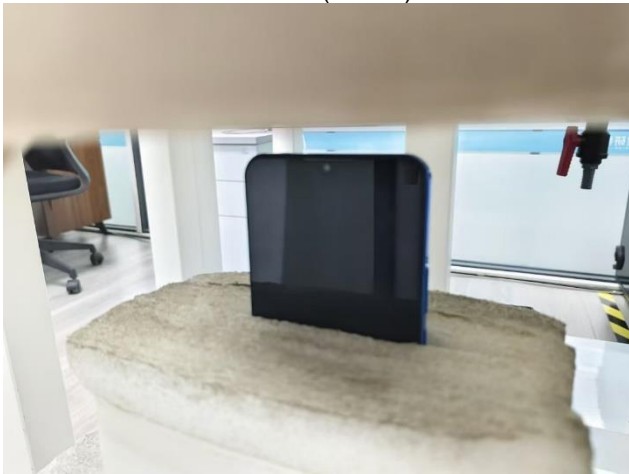

Top side(10mm)