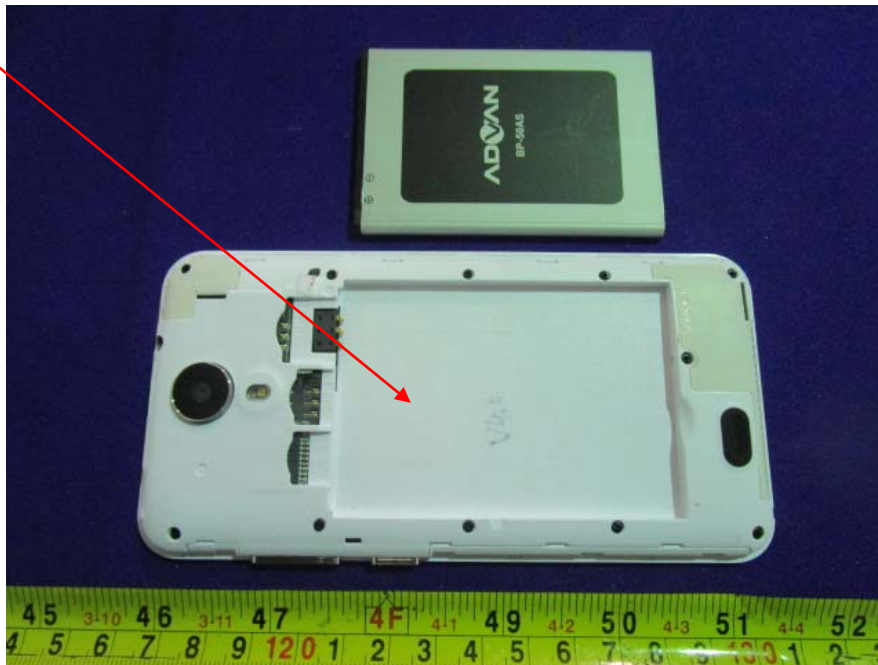

EXHIBIT A - FCC ID LABELING AND LOCATION

FCC ID Label

50mm

Proposed FCC ID Label Location

Label Here

The label shown shall be permanently affixed at a conspicuous location on the device and be readily visible to the user at the time purchase (Labeling requirements per 2.925)