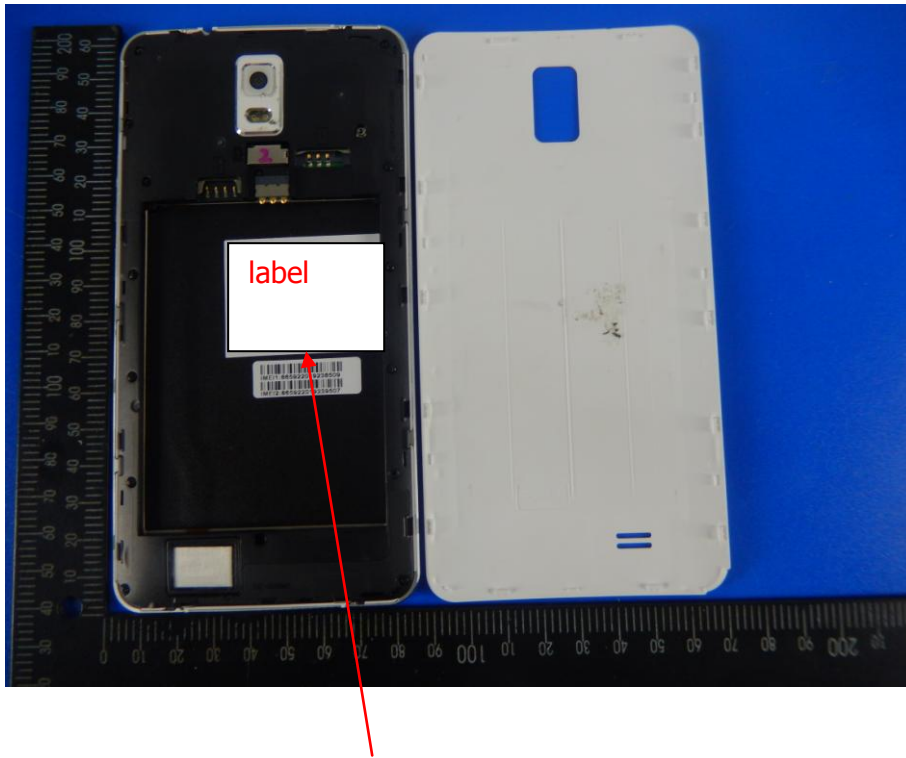

Label

Titan Max HD

Model name: E600A

Brand name: POSH

FCC ID: 2ABN6E600

This device complies with part 15 of the FCC Rules.

Operation is subject to the following two conditions: (1) This device may not cause harmful interference, and (2) this device must accept any interference received, including interference that may cause undesired operation.