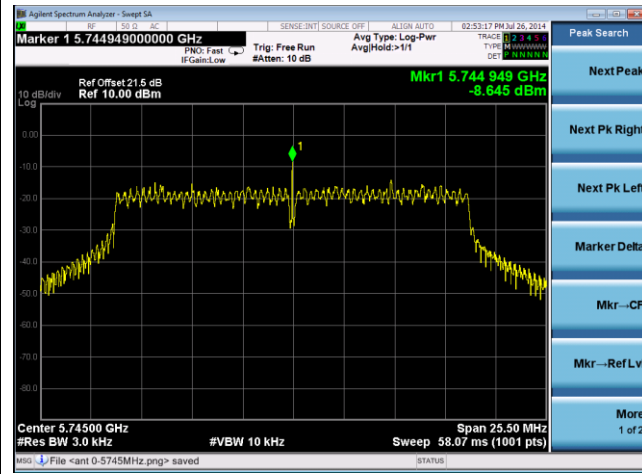

Channel 157 (5785MHz)

Channel 165 (5825MHz)

Peak Search

Next Peak

Next Pk Right

Next Pk Left

Marker Delta

Mkr--CF

Mkr--Ref Lvl

More
1 of 2

802.11n-HT40 PSD - Ant 3 / Ant 0 + 1 + 2 + 3

Channel 151 (5755MHz)

Channel 159 (5795MHz)

802.11ac-VHT40 PSD - Ant 3 / Ant 0 + 1 + 2 + 3

Channel 151 (5755MHz)

Channel 159 (5795MHz)

802.11ac-VHT80 PSD - Ant 3 / Ant 0 + 1 + 2 + 3

Channel 155 (5775MHz)

802.11n-HT20 PSD - Ant 0 / Ant 0 + 1 + 2 + 3, Beam Forming

Channel 149 (5745MHz)

Channel 157 (5785MHz)

Channel 165 (5825MHz)

802.11ac-VHT20 PSD - Ant 0 / Ant 0 + 1 + 2 + 3, Beam Forming