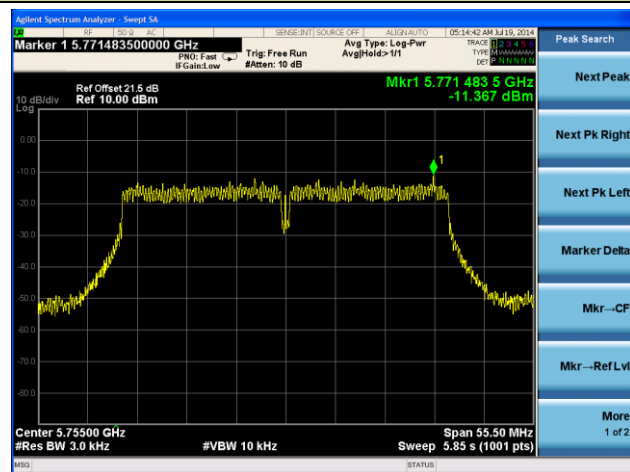

Channel 157 (5785MHz)

Channel 165 (5825MHz)

Peak Search

Next Peak

Next Pk Right

Next Pk Left

Marker Delta

Mkr--CF

Mkr--Ref Lvl

More
1 of 2

802.11n-HT40 PSD - Ant 3 / Ant 0 + 1 + 2 + 3

Channel 151 (5755MHz)

Channel 159 (5795MHz)

802.11ac-VHT40 PSD - Ant 3 / Ant 0 + 1 + 2 + 3

Channel 151 (5755MHz)

Channel 159 (5795MHz)

802.11ac-VHT80 PSD - Ant 3 / Ant 0 + 1 + 2 + 3

Channel 155 (5775MHz)

802.11n-HT20 PSD - Ant 0 / Ant 0 + 1 + 2 + 3, Beam Forming

Channel 149 (5745MHz)

Channel 157 (5785MHz)

Channel 165 (5825MHz)

802.11ac-VHT20 PSD - Ant 0 / Ant 0 + 1 + 2 + 3, Beam Forming