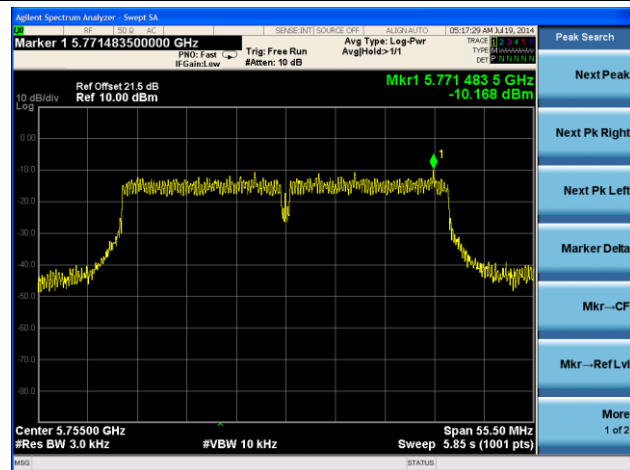

802.11n-HT40 PSD - Ant 1 / Ant 0 + 1 + 2 + 3

Channel 151 (5755MHz)

Channel 159 (5795MHz)

802.11ac-VHT40 PSD - Ant 1 / Ant 0 + 1 + 2 + 3

Channel 151 (5755MHz)

Channel 159 (5795MHz)

802.11ac-VHT80 PSD - Ant 1 / Ant 0 + 1 + 2 + 3

Channel 155 (5775MHz)

802.11a PSD - Ant 2 / Ant 0 + 1 + 2 + 3

Channel 149 (5745MHz)

Channel 157 (5785MHz)

Channel 165 (5825MHz)

802.11n-HT20 PSD - Ant 2 / Ant 0 + 1 + 2 + 3

Channel 149 (5745MHz)

Channel 157 (5785MHz)

Channel 165 (5825MHz)

Agilent Spectrum Analyzer - Swept SA

Marker 1 5.8314800000 GHz

Trig: Free Run #Atten: 10 dB

Avg Type: Log-Pwr AvgHold>1/1

Peak Search

Next Peak

Next Pk Right