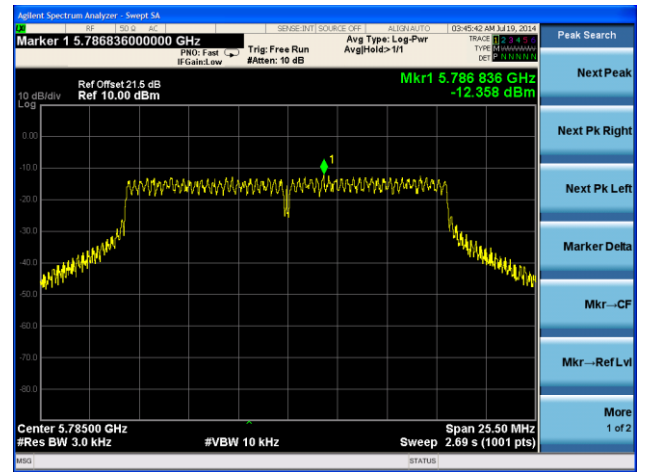

Channel 155 (5775MHz)

802.11a PSD - Ant 2 / Ant 0 + 1 + 2 + 3

Channel 149 (5745MHz)

Channel 157 (5785MHz)

Channel 165 (5825MHz)

802.11n-HT20 PSD - Ant 2 / Ant 0 + 1 + 2 + 3

Channel 149 (5745MHz)

Channel 157 (5785MHz)

Channel 165 (5825MHz)

Agilent Spectrum Analyzer - Swept SA

Marker 1 5.8314800000 GHz

Trig: Free Run #Atten: 10 dB

Avg Type: Log-Pwr AvgHold>1/1

Peak Search

Next Peak

Next Pk Right

Next Pk Left

Marker Delta

Mkr--CF

Mkr--Ref Lvl

More 1 of 2

802.11ac-VHT20 PSD - Ant 2 / Ant 0 + 1 + 2 + 3

Channel 149 (5745MHz)

Channel 157 (5785MHz)