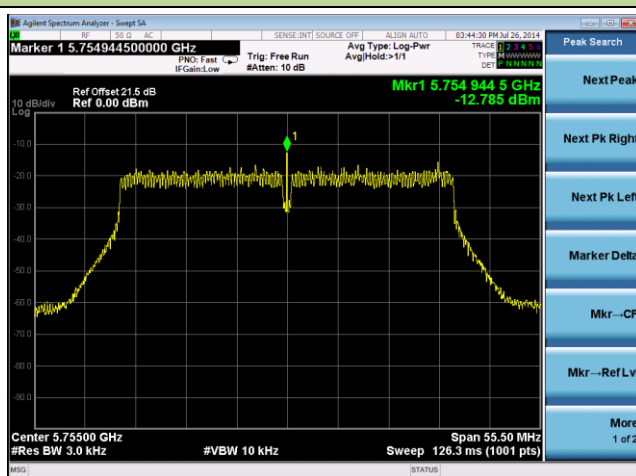

Channel 157 (5785MHz)

Channel 165 (5825MHz)

802.11ac-VHT20 PSD - Ant 1 / Ant 0 + 1 + 2 + 3, Beam Forming

Channel 149 (5745MHz)

Channel 157 (5785MHz)

Channel 165 (5825MHz)

802.11n-HT40 PSD - Ant 1 / Ant 0 + 1 + 2 + 3, Beam Forming

Channel 151 (5755MHz)

Channel 159 (5795MHz)

802.11ac-VHT40 PSD - Ant 1 / Ant 0 + 1 + 2 + 3, Beam Forming

Channel 151 (5755MHz)

Channel 159 (5795MHz)

802.11ac-VHT80 PSD - Ant 1 / Ant 0 + 1 + 2 + 3, Beam Forming

Channel 155 (5775MHz)