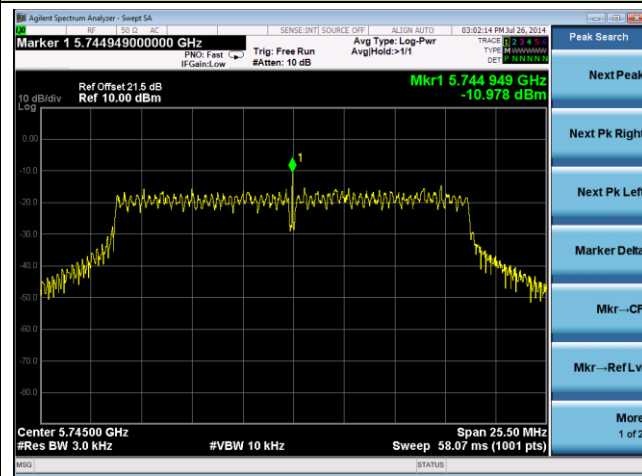

802.11ac-VHT20 PSD - Ant 0 / Ant 0 + 1 + 2 + 3, Beam Forming

Channel 149 (5745MHz)