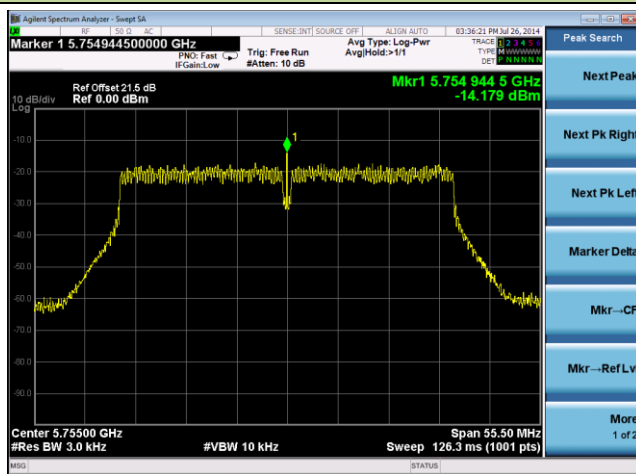

Channel 151 (5755MHz)

Channel 159 (5795MHz)

802.11ac-VHT80 PSD - Ant 0 / Ant 0 + 1 + 2 + 3, Beam Forming

Channel 155 (5775MHz)

802.11n-HT20 PSD - Ant 1 / Ant 0 + 1 + 2 + 3, Beam Forming

Channel 149 (5745MHz)

Channel 157 (5785MHz)

Channel 165 (5825MHz)

802.11ac-VHT20 PSD - Ant 1 / Ant 0 + 1 + 2 + 3, Beam Forming

Channel 149 (5745MHz)

Channel 157 (5785MHz)

Channel 165 (5825MHz)

802.11n-HT40 PSD - Ant 1 / Ant 0 + 1 + 2 + 3, Beam Forming

Channel 151 (5755MHz)

Channel 159 (5795MHz)

802.11ac-VHT40 PSD - Ant 1 / Ant 0 + 1 + 2 + 3, Beam Forming

Channel 151 (5755MHz)

Channel 159 (5795MHz)

802.11ac-VHT80 PSD - Ant 1 / Ant 0 + 1 + 2 + 3, Beam Forming