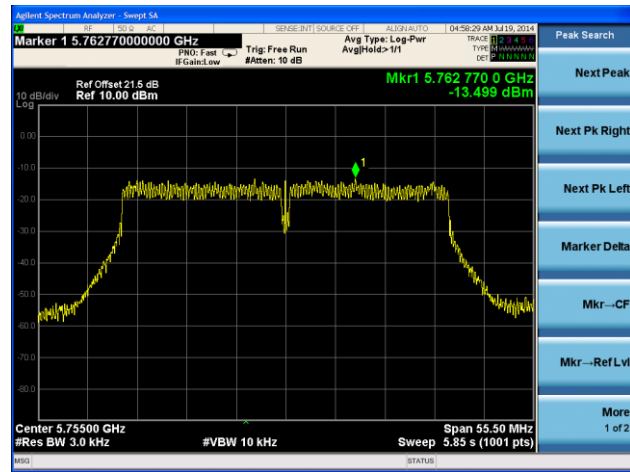

Channel 165 (5825MHz)

Agilent Spectrum Analyzer - Swept SA

Marker 1 5.8256700000 GHz

Trig: Free Run #Atten: 10 dB

Avg Type: Log-Pwr AvgHold>1/1

Peak Search

Next Peak

Next Pk Right

Next Pk Left

Marker Delta

Mkr--CF

Mkr--Ref Lvl

More 1 of 2

802.11n-HT40 PSD - Ant 2 / Ant 0 + 1 + 2 + 3

Channel 151 (5755MHz)

Channel 159 (5795MHz)