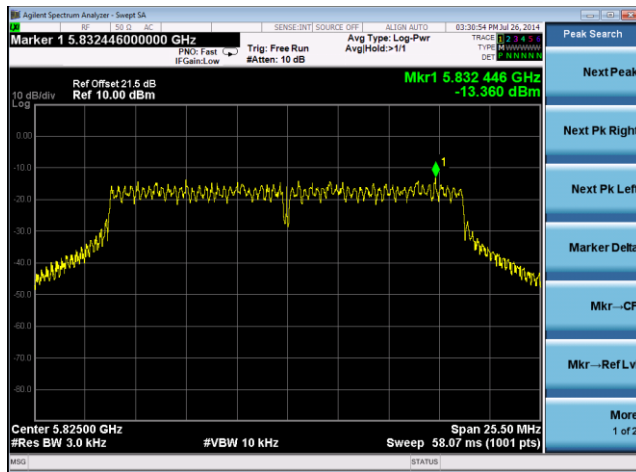

Channel 151 (5755MHz)

Channel 159 (5795MHz)

802.11ac-VHT80 PSD - Ant 0 / Ant 0 + 1 + 2 + 3, Beam Forming

Channel 155 (5775MHz)

802.11n-HT20 PSD - Ant 1 / Ant 0 + 1 + 2 + 3, Beam Forming

Channel 149 (5745MHz)

Channel 157 (5785MHz)

Channel 165 (5825MHz)

802.11ac-VHT20 PSD - Ant 1 / Ant 0 + 1 + 2 + 3, Beam Forming

Channel 149 (5745MHz)

Channel 157 (5785MHz)

Channel 165 (5825MHz)

802.11n-HT40 PSD - Ant 1 / Ant 0 + 1 + 2 + 3, Beam Forming

Channel 151 (5755MHz)

Channel 159 (5795MHz)

802.11ac-VHT40 PSD - Ant 1 / Ant 0 + 1 + 2 + 3, Beam Forming

Channel 151 (5755MHz)

Channel 159 (5795MHz)

802.11ac-VHT80 PSD - Ant 1 / Ant 0 + 1 + 2 + 3, Beam Forming