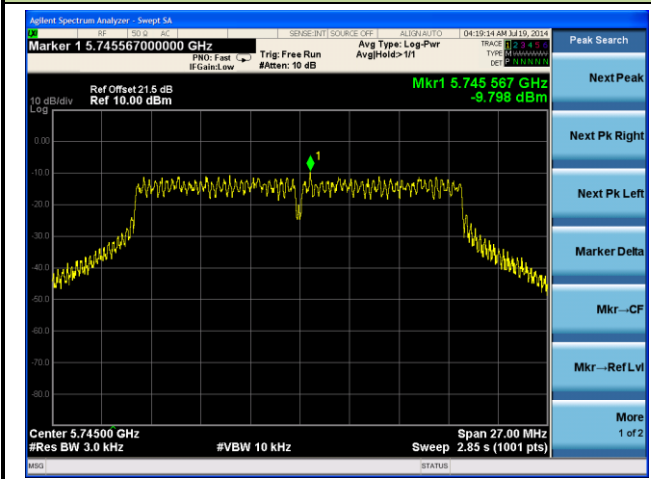

Next Pk Right

Next Pk Left

Marker Delta

Mkr--CF

Mkr--Ref Lvl

More
1 of 2

802.11ac-VHT20 PSD - Ant 3 / Ant 0 + 1 + 2 + 3

Channel 149 (5745MHz)

Channel 157 (5785MHz)

Channel 165 (5825MHz)

Peak Search

Next Peak

Next Pk Right

Next Pk Left

Marker Delta

Mkr--CF