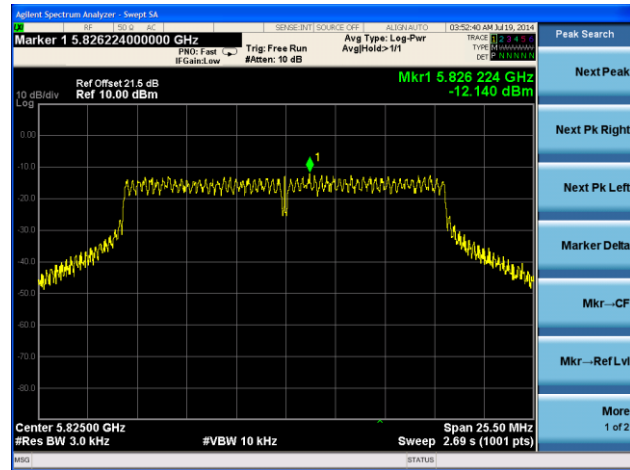

Channel 155 (5775MHz)

802.11a PSD - Ant 2 / Ant 0 + 1 + 2 + 3

Channel 149 (5745MHz)

Channel 157 (5785MHz)

Channel 165 (5825MHz)

802.11n-HT20 PSD - Ant 2 / Ant 0 + 1 + 2 + 3

Channel 149 (5745MHz)

Channel 157 (5785MHz)

Channel 165 (5825MHz)

Agilent Spectrum Analyzer - Swept SA

Marker 1 5.8314800000 GHz

Trig: Free Run #Atten: 10 dB

Avg Type: Log-Pwr AvgHold>1/1

Peak Search

Next Peak

Next Pk Right

Next Pk Left

Marker Delta

Mkr--CF

Mkr--Ref Lvl

More 1 of 2

802.11ac-VHT20 PSD - Ant 2 / Ant 0 + 1 + 2 + 3

Channel 149 (5745MHz)

Channel 157 (5785MHz)

Channel 165 (5825MHz)

Agilent Spectrum Analyzer - Swept SA

Marker 1 5.8256700000 GHz

Trig: Free Run #Atten: 10 dB

Avg Type: Log-Pwr AvgHold>1/1

Peak Search

Next Peak

Next Pk Right