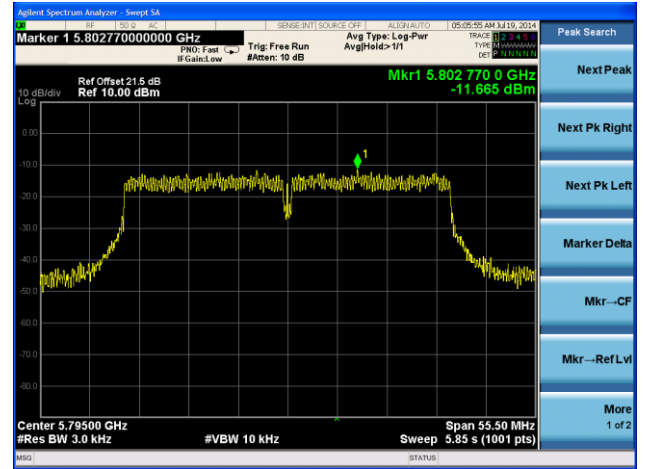

802.11a PSD - Ant 1 / Ant 0 + 1 + 2 + 3

Channel 149 (5745MHz)

Channel 157 (5785MHz)

Channel 165 (5825MHz)

802.11n-HT20 PSD - Ant 1 / Ant 0 + 1 + 2 + 3

Channel 149 (5745MHz)

Channel 157 (5785MHz)

802.11ac-VHT20 PSD - Ant 1 / Ant 0 + 1 + 2 + 3

802.11n-HT40 PSD - Ant 1 / Ant 0 + 1 + 2 + 3

Channel 151 (5755MHz)

Channel 159 (5795MHz)

802.11ac-VHT40 PSD - Ant 1 / Ant 0 + 1 + 2 + 3

Channel 151 (5755MHz)

Channel 159 (5795MHz)

802.11ac-VHT80 PSD - Ant 1 / Ant 0 + 1 + 2 + 3

Channel 165 (5825MHz)

Agilent Spectrum Analyzer - Swept SA

Marker 1 5.8314800000 GHz

Trig: Free Run #Atten: 10 dB

Avg Type: Log-Pwr AvgHold>1/1

Peak Search

Next Peak

Next Pk Right