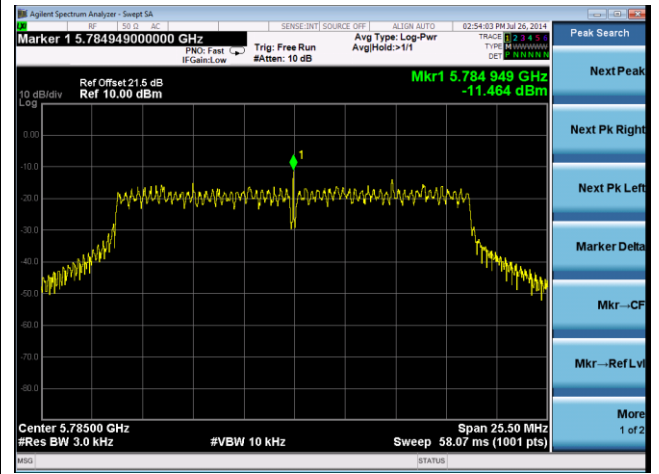

802.11ac-VHT80 PSD - Ant 3 / Ant 0 + 1 + 2 + 3

Channel 155 (5775MHz)

802.11n-HT20 PSD - Ant 0 / Ant 0 + 1 + 2 + 3, Beam Forming

Channel 149 (5745MHz)

Channel 157 (5785MHz)

Channel 165 (5825MHz)

802.11ac-VHT20 PSD - Ant 0 / Ant 0 + 1 + 2 + 3, Beam Forming