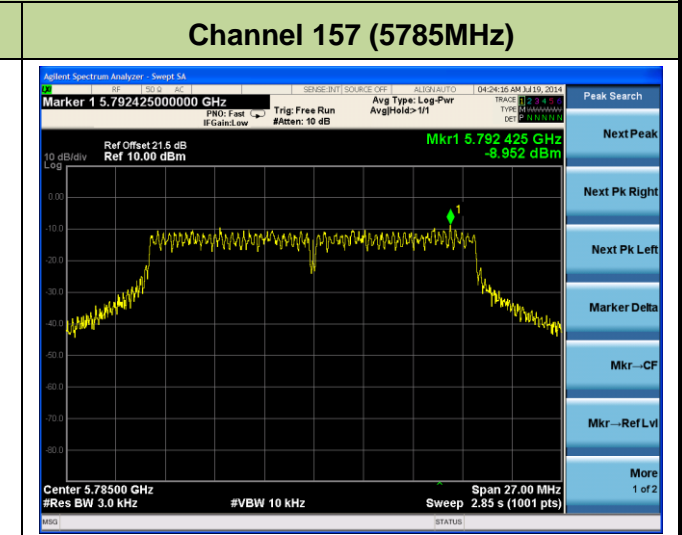

802.11a PSD - Ant 1 / Ant 0 + 1 + 2 + 3

Channel 149 (5745MHz)

Channel 157 (5785MHz)

Channel 165 (5825MHz)

802.11n-HT20 PSD - Ant 1 / Ant 0 + 1 + 2 + 3

Channel 149 (5745MHz)

Channel 157 (5785MHz)

802.11ac-VHT20 PSD - Ant 1 / Ant 0 + 1 + 2 + 3

802.11n-HT40 PSD - Ant 1 / Ant 0 + 1 + 2 + 3

Channel 151 (5755MHz)

Channel 159 (5795MHz)

802.11ac-VHT40 PSD - Ant 1 / Ant 0 + 1 + 2 + 3

Channel 151 (5755MHz)

Channel 159 (5795MHz)

802.11ac-VHT80 PSD - Ant 1 / Ant 0 + 1 + 2 + 3

Channel 165 (5825MHz)

Agilent Spectrum Analyzer - Swept SA

Marker 1 5.8314800000 GHz

Trig: Free Run #Atten: 10 dB

Avg Type: Log-Pwr AvgHold>1/1

Peak Search

Next Peak

Next Pk Right