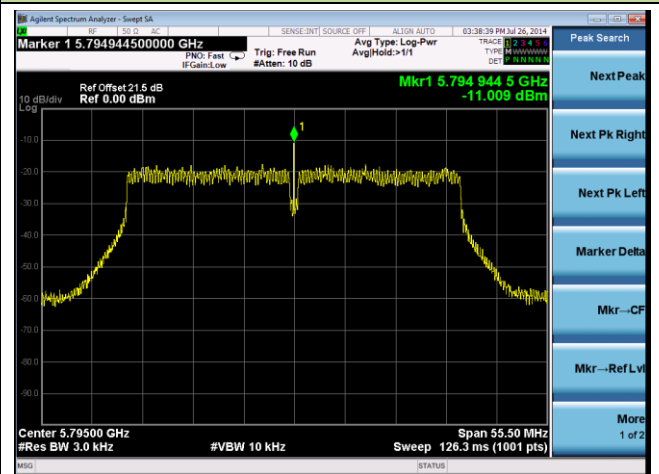

Channel 149 (5745MHz)

Channel 157 (5785MHz)

Channel 165 (5825MHz)

802.11n-HT40 PSD - Ant 0 / Ant 0 + 1 + 2 + 3, Beam Forming

Channel 151 (5755MHz)

Channel 159 (5795MHz)

802.11ac-VHT40 PSD - Ant 0 / Ant 0 + 1 + 2 + 3, Beam Forming