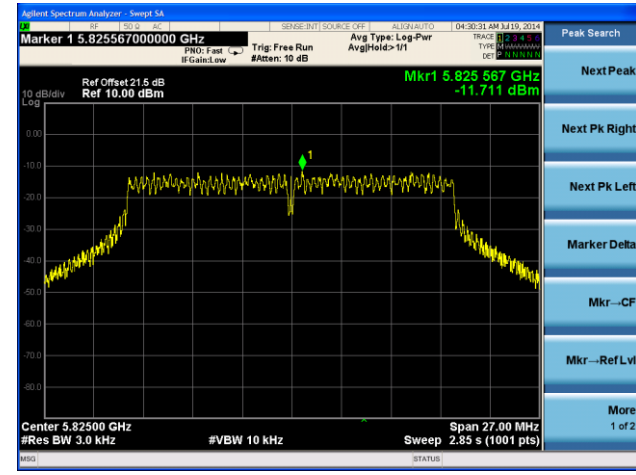

Channel 165 (5825MHz)

Agilent Spectrum Analyzer - Swept SA

Marker 1 5.8314800000 GHz

Trig: Free Run #Atten: 10 dB

Avg Type: Log-Pwr AvgHold>1/1

Peak Search

Next Peak

Next Pk Right

Next Pk Left

Marker Delta

Mkr--CF

Mkr--Ref Lvl

More 1 of 2

802.11ac-VHT20 PSD - Ant 2 / Ant 0 + 1 + 2 + 3

Channel 149 (5745MHz)

Channel 157 (5785MHz)

Channel 165 (5825MHz)

Agilent Spectrum Analyzer - Swept SA

Marker 1 5.8256700000 GHz

Trig: Free Run #Atten: 10 dB

Avg Type: Log-Pwr AvgHold>1/1

Peak Search

Next Peak

Next Pk Right