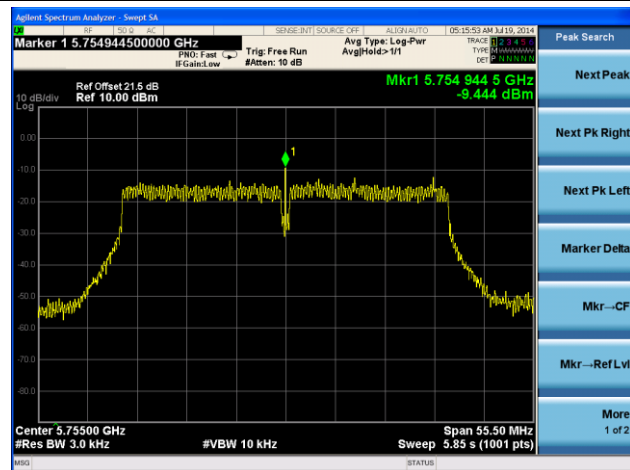

Channel 165 (5825MHz)

Agilent Spectrum Analyzer - Swept SA

Marker 1 5.8256700000 GHz

Trig: Free Run #Atten: 10 dB

Avg Type: Log-Pwr AvgHold>1/1

Peak Search

Next Peak

Next Pk Right

Next Pk Left

Marker Delta

Mkr--CF

Mkr--Ref Lvl

More 1 of 2

802.11n-HT40 PSD - Ant 2 / Ant 0 + 1 + 2 + 3

Channel 151 (5755MHz)

Channel 159 (5795MHz)

802.11ac-VHT40 PSD - Ant 2 / Ant 0 + 1 + 2 + 3

Channel 151 (5755MHz)

Channel 159 (5795MHz)

802.11ac-VHT80 PSD - Ant 2 / Ant 0 + 1 + 2 + 3

Channel 155 (5775MHz)

802.11a PSD - Ant 3 / Ant 0 + 1 + 2 + 3

Channel 149 (5745MHz)