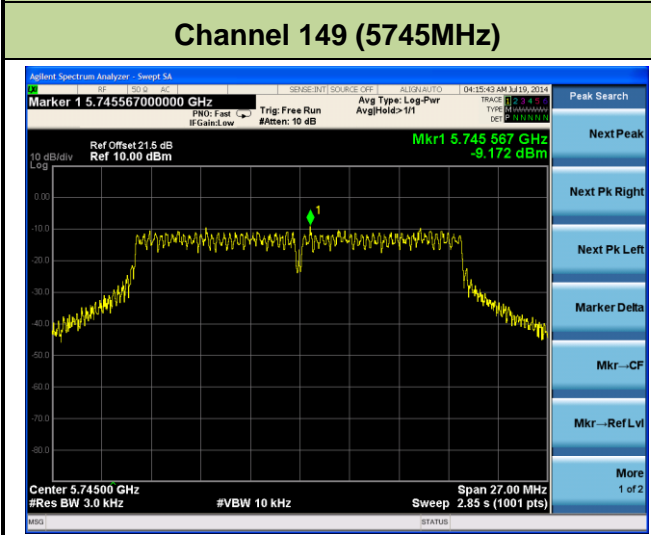

802.11a PSD - Ant 1 / Ant 0 + 1 + 2 + 3

Channel 149 (5745MHz)

Channel 157 (5785MHz)

Channel 165 (5825MHz)

802.11n-HT20 PSD - Ant 1 / Ant 0 + 1 + 2 + 3

Channel 149 (5745MHz)

Channel 157 (5785MHz)

802.11ac-VHT20 PSD - Ant 1 / Ant 0 + 1 + 2 + 3

Channel 165 (5825MHz)

Agilent Spectrum Analyzer - Swept SA

Marker 1 5.8314800000 GHz

Trig: Free Run #Atten: 10 dB

Avg Type: Log-Pwr AvgHold>1/1

Peak Search

Next Peak

Next Pk Right