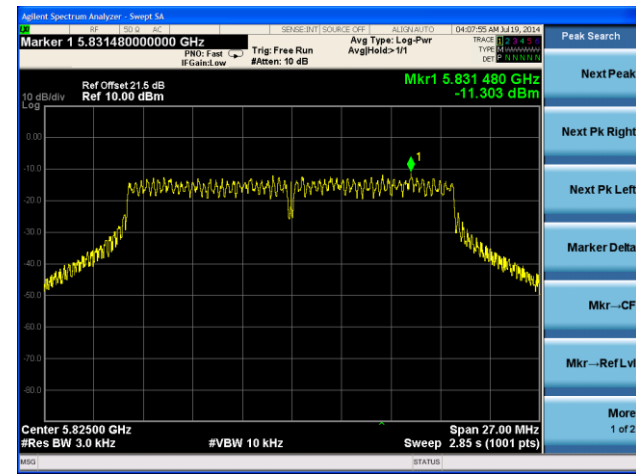

Channel 155 (5775MHz)

802.11a PSD - Ant 2 / Ant 0 + 1 + 2 + 3

Channel 149 (5745MHz)

Channel 157 (5785MHz)

Channel 165 (5825MHz)

802.11n-HT20 PSD - Ant 2 / Ant 0 + 1 + 2 + 3

Channel 149 (5745MHz)

Channel 157 (5785MHz)

Channel 165 (5825MHz)

Agilent Spectrum Analyzer - Swept SA

Marker 1 5.8314800000 GHz

Trig: Free Run #Atten: 10 dB

Avg Type: Log-Pwr AvgHold>1/1

Peak Search

Next Peak

Next Pk Right

Next Pk Left

Marker Delta

Mkr--CF

Mkr--Ref Lvl

More 1 of 2

802.11ac-VHT20 PSD - Ant 2 / Ant 0 + 1 + 2 + 3

Channel 149 (5745MHz)

Channel 157 (5785MHz)

Channel 165 (5825MHz)

Agilent Spectrum Analyzer - Swept SA

Marker 1 5.8256700000 GHz

Trig: Free Run #Atten: 10 dB

Avg Type: Log-Pwr AvgHold>1/1

Peak Search

Next Peak

Next Pk Right