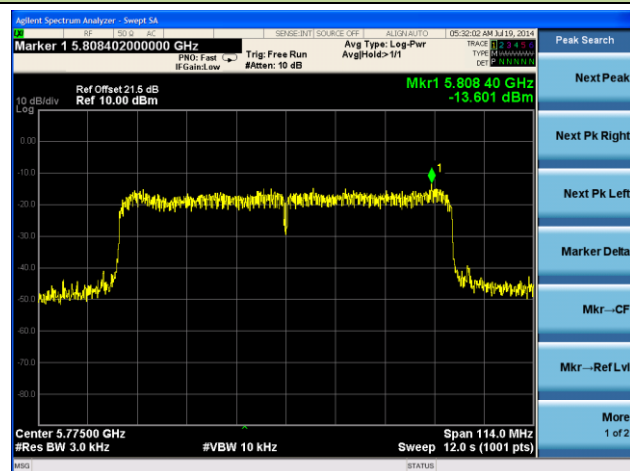

802.11ac-VHT80 PSD - Ant 1 / Ant 0 + 1 + 2 + 3

Channel 155 (5775MHz)