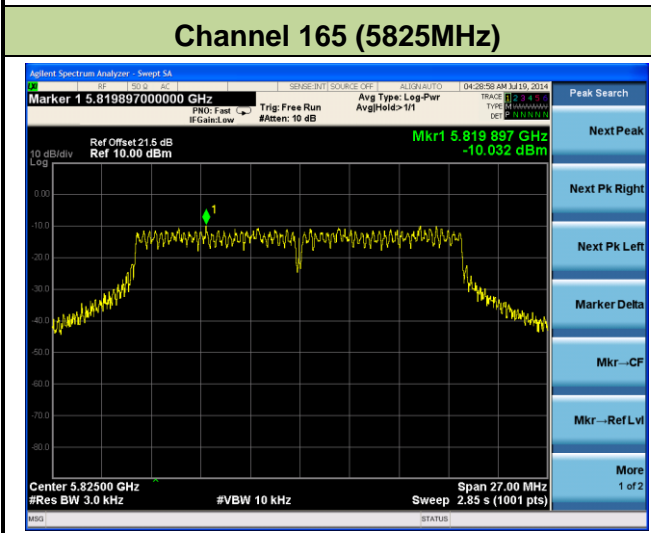

802.11a PSD - Ant 1 / Ant 0 + 1 + 2 + 3

Channel 149 (5745MHz)

Channel 157 (5785MHz)

Channel 165 (5825MHz)

802.11n-HT20 PSD - Ant 1 / Ant 0 + 1 + 2 + 3

Channel 149 (5745MHz)

Channel 157 (5785MHz)

802.11ac-VHT20 PSD - Ant 1 / Ant 0 + 1 + 2 + 3

Channel 165 (5825MHz)

Agilent Spectrum Analyzer - Swept SA

Marker 1 5.8314800000 GHz

Trig: Free Run #Atten: 10 dB

Avg Type: Log-Pwr AvgHold>1/1

Peak Search

Next Peak

Next Pk Right