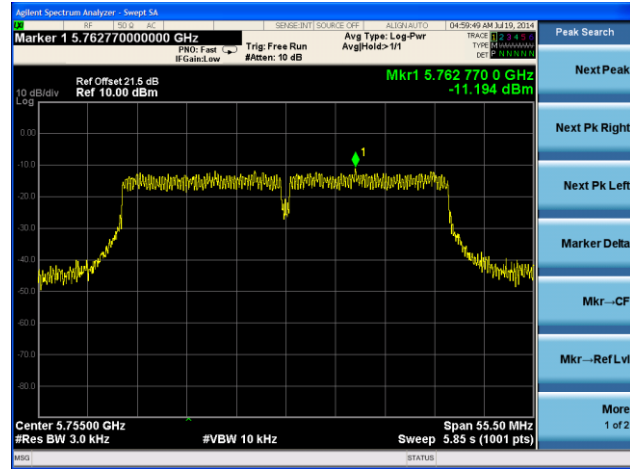

802.11a PSD - Ant 1 / Ant 0 + 1 + 2 + 3

Channel 149 (5745MHz)

Channel 157 (5785MHz)

Channel 165 (5825MHz)

802.11n-HT20 PSD - Ant 1 / Ant 0 + 1 + 2 + 3

Channel 149 (5745MHz)

Channel 157 (5785MHz)

802.11ac-VHT20 PSD - Ant 1 / Ant 0 + 1 + 2 + 3

802.11n-HT40 PSD - Ant 1 / Ant 0 + 1 + 2 + 3

Channel 151 (5755MHz)

Channel 159 (5795MHz)

802.11ac-VHT40 PSD - Ant 1 / Ant 0 + 1 + 2 + 3

Channel 151 (5755MHz)

Channel 159 (5795MHz)

802.11ac-VHT80 PSD - Ant 1 / Ant 0 + 1 + 2 + 3

Channel 165 (5825MHz)

Agilent Spectrum Analyzer - Swept SA

Marker 1 5.8314800000 GHz

Trig: Free Run #Atten: 10 dB

Avg Type: Log-Pwr AvgHold>1/1

Peak Search

Next Peak

Next Pk Right