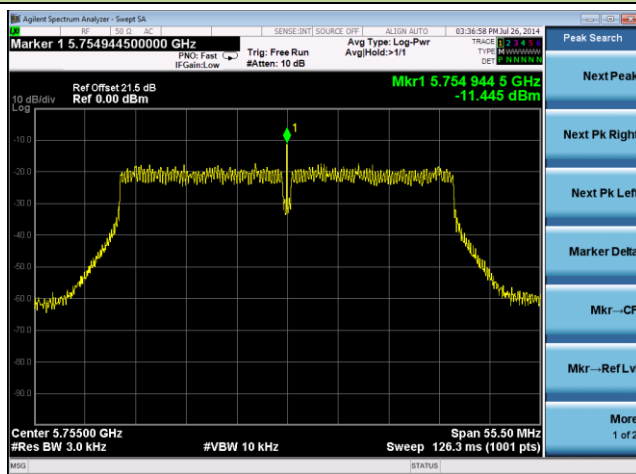

Channel 149 (5745MHz)

Channel 157 (5785MHz)

Channel 165 (5825MHz)

802.11n-HT40 PSD - Ant 0 / Ant 0 + 1 + 2 + 3, Beam Forming

Channel 151 (5755MHz)

Channel 159 (5795MHz)

802.11ac-VHT40 PSD - Ant 0 / Ant 0 + 1 + 2 + 3, Beam Forming

Channel 151 (5755MHz)

Channel 159 (5795MHz)

802.11ac-VHT80 PSD - Ant 0 / Ant 0 + 1 + 2 + 3, Beam Forming

Channel 155 (5775MHz)

802.11n-HT20 PSD - Ant 1 / Ant 0 + 1 + 2 + 3, Beam Forming

Channel 149 (5745MHz)