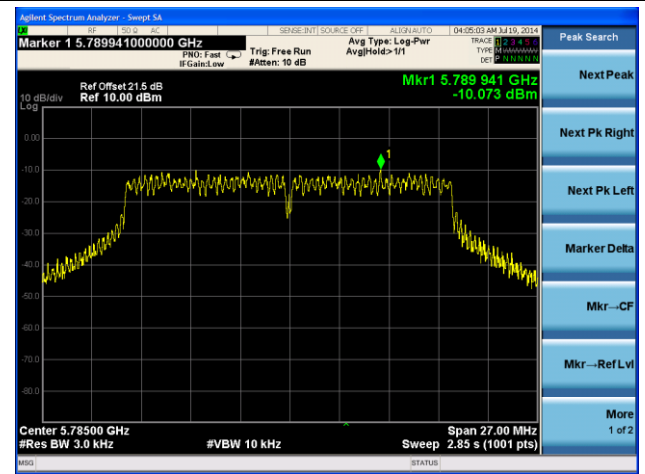

Channel 157 (5785MHz)

Channel 165 (5825MHz)

802.11n-HT20 PSD - Ant 3 / Ant 0 + 1 + 2 + 3

Channel 149 (5745MHz)

Channel 157 (5785MHz)

Channel 165 (5825MHz)

Peak Search

Next Peak

Next Pk Right

Next Pk Left

Marker Delta

Mkr--CF

Mkr--Ref Lvl

More
1 of 2

802.11ac-VHT20 PSD - Ant 3 / Ant 0 + 1 + 2 + 3

Channel 149 (5745MHz)