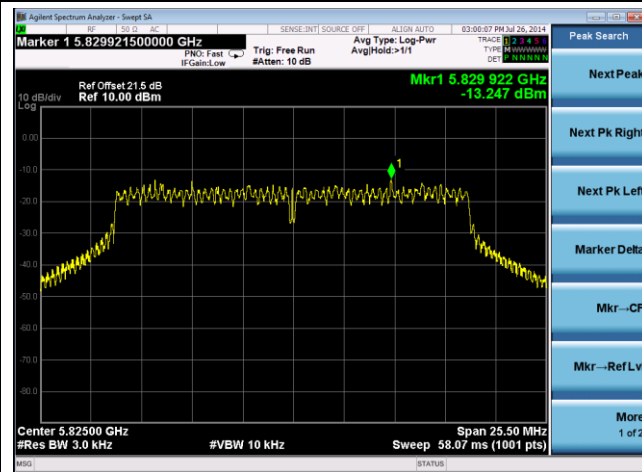

Channel 165 (5825MHz)