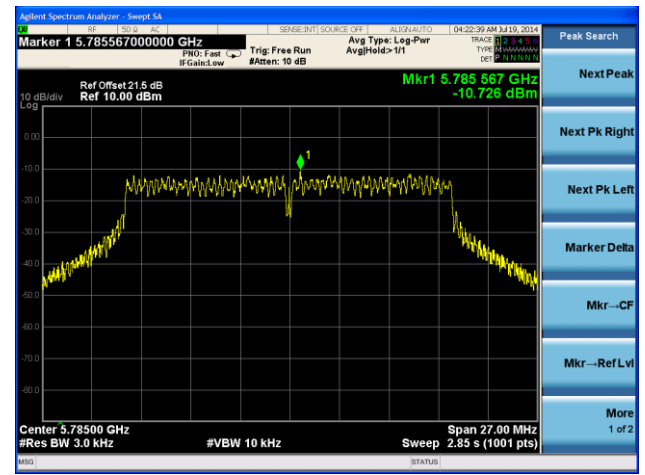

Channel 165 (5825MHz)

Agilent Spectrum Analyzer - Swept SA

Marker 1 5.8314800000 GHz

Trig: Free Run #Atten: 10 dB

Avg Type: Log-Pwr AvgHold>1/1

Peak Search

Next Peak

Next Pk Right

Next Pk Left

Marker Delta

Mkr--CF

Mkr--Ref Lvl

More 1 of 2

802.11ac-VHT20 PSD - Ant 2 / Ant 0 + 1 + 2 + 3

Channel 149 (5745MHz)

Channel 157 (5785MHz)

Channel 165 (5825MHz)

Agilent Spectrum Analyzer - Swept SA

Marker 1 5.8256700000 GHz

Trig: Free Run #Atten: 10 dB

Avg Type: Log-Pwr AvgHold>1/1

Peak Search

Next Peak

Next Pk Right