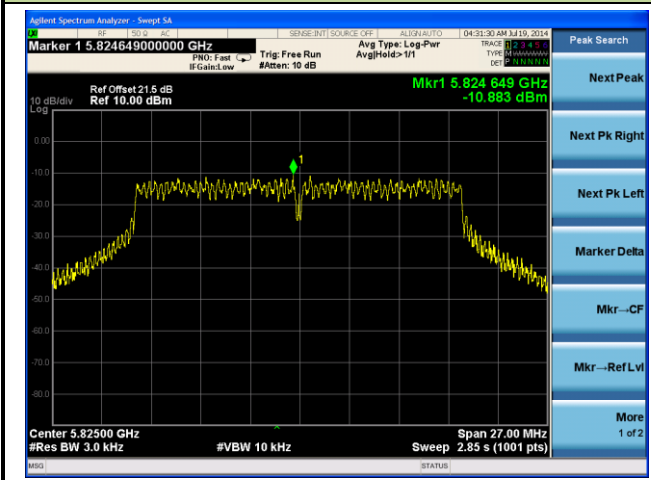

Next Pk Right

Next Pk Left

Marker Delta

Mkr--CF

Mkr--Ref Lvl

More
1 of 2

802.11ac-VHT20 PSD - Ant 3 / Ant 0 + 1 + 2 + 3

Channel 149 (5745MHz)

Channel 157 (5785MHz)

Channel 165 (5825MHz)

Peak Search

Next Peak

Next Pk Right

Next Pk Left

Marker Delta

Mkr--CF