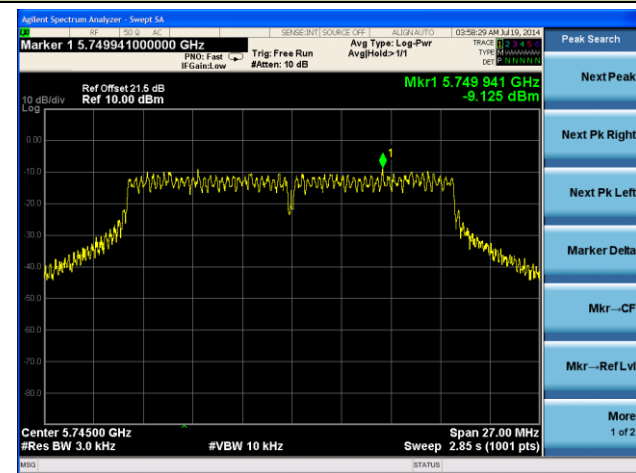

802.11a PSD - Ant 1 / Ant 0 + 1 + 2 + 3

Channel 149 (5745MHz)

Channel 157 (5785MHz)

Channel 165 (5825MHz)

802.11n-HT20 PSD - Ant 1 / Ant 0 + 1 + 2 + 3

Channel 149 (5745MHz)

Channel 157 (5785MHz)

802.11ac-VHT20 PSD - Ant 1 / Ant 0 + 1 + 2 + 3

802.11n-HT40 PSD - Ant 1 / Ant 0 + 1 + 2 + 3

Channel 151 (5755MHz)

Channel 159 (5795MHz)

802.11ac-VHT40 PSD - Ant 1 / Ant 0 + 1 + 2 + 3

Channel 151 (5755MHz)

Channel 159 (5795MHz)

802.11ac-VHT80 PSD - Ant 1 / Ant 0 + 1 + 2 + 3

Channel 165 (5825MHz)

Agilent Spectrum Analyzer - Swept SA

Marker 1 5.8314800000 GHz

Trig: Free Run #Atten: 10 dB

Avg Type: Log-Pwr AvgHold>1/1

Peak Search

Next Peak

Next Pk Right