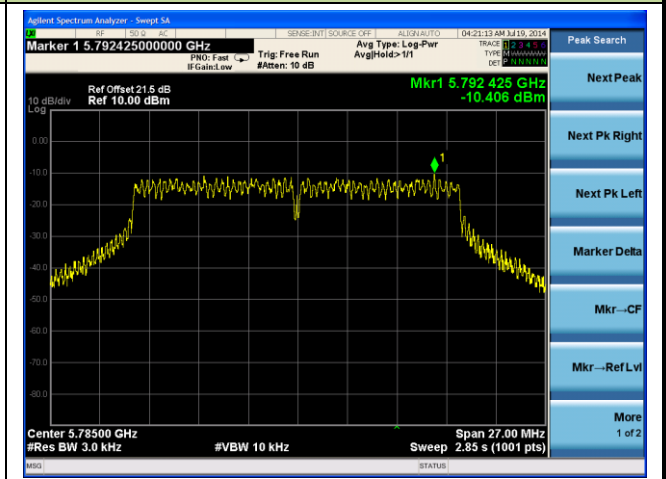

Next Pk Right

Next Pk Left

Marker Delta

Mkr--CF

Mkr--Ref Lvl

More
1 of 2

802.11ac-VHT20 PSD - Ant 3 / Ant 0 + 1 + 2 + 3

Channel 149 (5745MHz)

Channel 157 (5785MHz)

Channel 165 (5825MHz)

Peak Search

Next Peak

Next Pk Right

Next Pk Left

Marker Delta

Mkr--CF