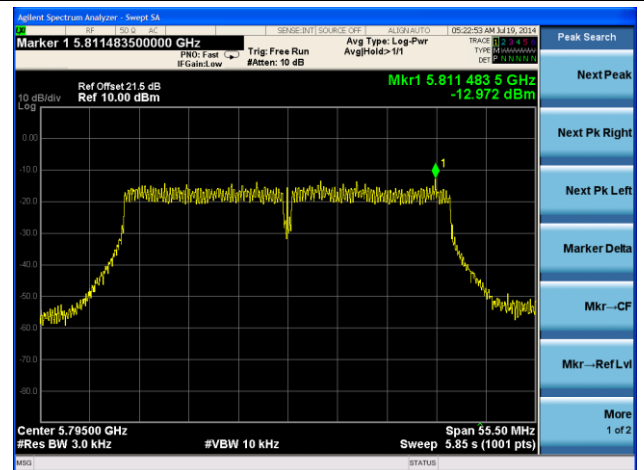

Channel 159 (5795MHz)