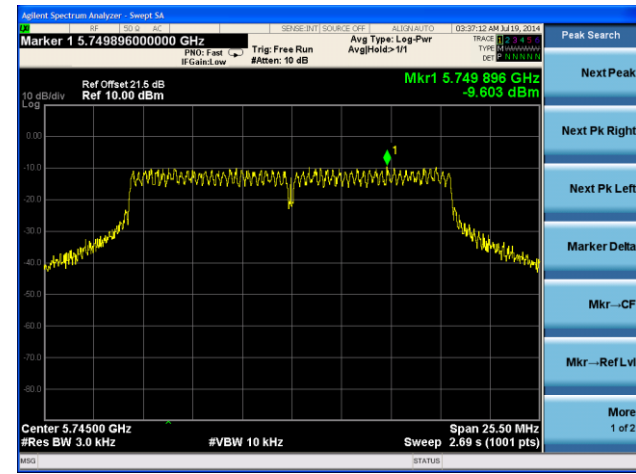

802.11a PSD - Ant 1 / Ant 0 + 1 + 2 + 3

Channel 149 (5745MHz)

Channel 157 (5785MHz)

Channel 165 (5825MHz)

802.11n-HT20 PSD - Ant 1 / Ant 0 + 1 + 2 + 3

Channel 149 (5745MHz)

Channel 157 (5785MHz)

802.11ac-VHT20 PSD - Ant 1 / Ant 0 + 1 + 2 + 3

802.11n-HT40 PSD - Ant 1 / Ant 0 + 1 + 2 + 3

Channel 151 (5755MHz)

Channel 159 (5795MHz)

802.11ac-VHT40 PSD - Ant 1 / Ant 0 + 1 + 2 + 3

Channel 151 (5755MHz)

Channel 159 (5795MHz)

802.11ac-VHT80 PSD - Ant 1 / Ant 0 + 1 + 2 + 3

Channel 165 (5825MHz)

Agilent Spectrum Analyzer - Swept SA

Marker 1 5.8314800000 GHz

Trig: Free Run #Atten: 10 dB

Avg Type: Log-Pwr AvgHold>1/1

Peak Search

Next Peak

Next Pk Right