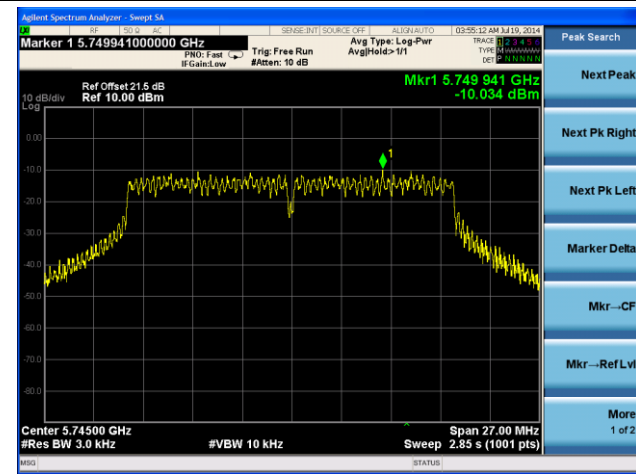

Channel 157 (5785MHz)

Channel 165 (5825MHz)

802.11n-HT20 PSD - Ant 3 / Ant 0 + 1 + 2 + 3

Channel 149 (5745MHz)

Channel 157 (5785MHz)

Channel 165 (5825MHz)

Peak Search

Next Peak

Next Pk Right

Next Pk Left

Marker Delta

Mkr--CF

Mkr--Ref Lvl

More
1 of 2

802.11ac-VHT20 PSD - Ant 3 / Ant 0 + 1 + 2 + 3

Channel 149 (5745MHz)