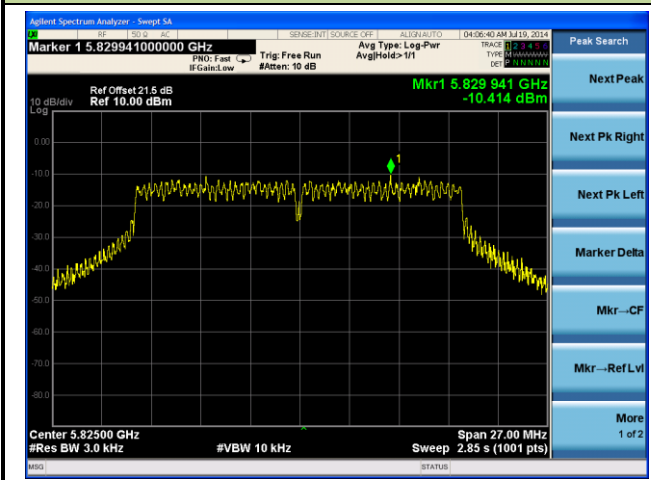

Channel 157 (5785MHz)

Channel 165 (5825MHz)

802.11n-HT20 PSD - Ant 3 / Ant 0 + 1 + 2 + 3

Channel 149 (5745MHz)

Channel 157 (5785MHz)

Channel 165 (5825MHz)

Peak Search

Next Peak

Next Pk Right

Next Pk Left

Marker Delta

Mkr--CF

Mkr--Ref Lvl

More
1 of 2

802.11ac-VHT20 PSD - Ant 3 / Ant 0 + 1 + 2 + 3

Channel 149 (5745MHz)