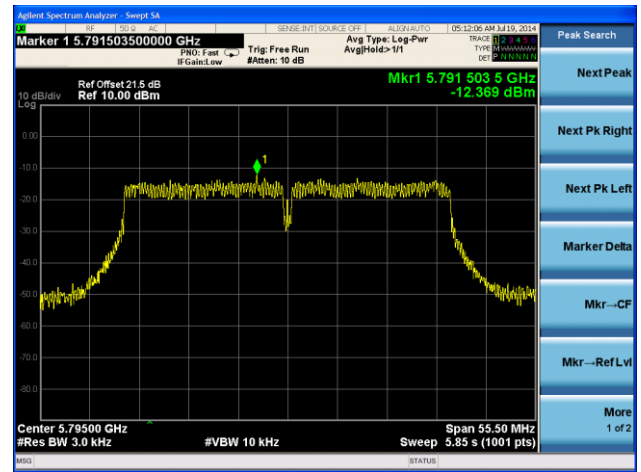

Channel 157 (5785MHz)

Channel 165 (5825MHz)

Peak Search

Next Peak

Next Pk Right

Next Pk Left

Marker Delta

Mkr--CF

Mkr--Ref Lvl

More
1 of 2

802.11n-HT40 PSD - Ant 3 / Ant 0 + 1 + 2 + 3

Channel 151 (5755MHz)

Channel 159 (5795MHz)

802.11ac-VHT40 PSD - Ant 3 / Ant 0 + 1 + 2 + 3

Channel 151 (5755MHz)

Channel 159 (5795MHz)

802.11ac-VHT80 PSD - Ant 3 / Ant 0 + 1 + 2 + 3

Channel 155 (5775MHz)

802.11n-HT20 PSD - Ant 0 / Ant 0 + 1 + 2 + 3, Beam Forming

Channel 149 (5745MHz)

Channel 157 (5785MHz)

Channel 165 (5825MHz)

802.11ac-VHT20 PSD - Ant 0 / Ant 0 + 1 + 2 + 3, Beam Forming