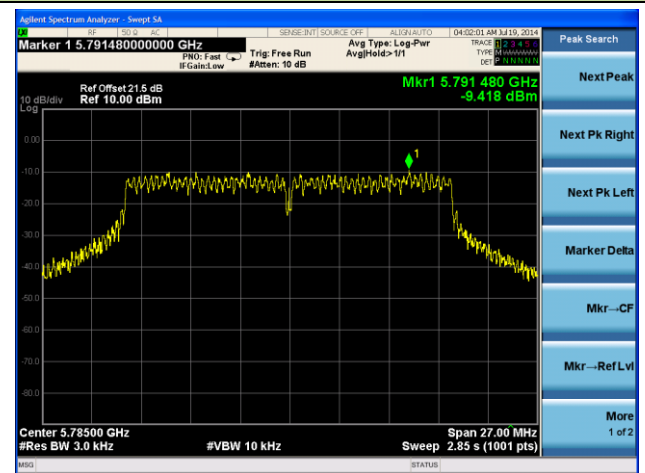

802.11a PSD - Ant 1 / Ant 0 + 1 + 2 + 3

Channel 149 (5745MHz)

Channel 157 (5785MHz)

Channel 165 (5825MHz)

802.11n-HT20 PSD - Ant 1 / Ant 0 + 1 + 2 + 3

Channel 149 (5745MHz)

Channel 157 (5785MHz)

802.11ac-VHT20 PSD - Ant 1 / Ant 0 + 1 + 2 + 3

802.11n-HT40 PSD - Ant 1 / Ant 0 + 1 + 2 + 3

Channel 151 (5755MHz)

Channel 159 (5795MHz)

802.11ac-VHT40 PSD - Ant 1 / Ant 0 + 1 + 2 + 3

Channel 151 (5755MHz)

Channel 159 (5795MHz)

802.11ac-VHT80 PSD - Ant 1 / Ant 0 + 1 + 2 + 3

Channel 165 (5825MHz)

Agilent Spectrum Analyzer - Swept SA

Marker 1 5.8314800000 GHz

Trig: Free Run #Atten: 10 dB

Avg Type: Log-Pwr AvgHold>1/1

Peak Search

Next Peak

Next Pk Right