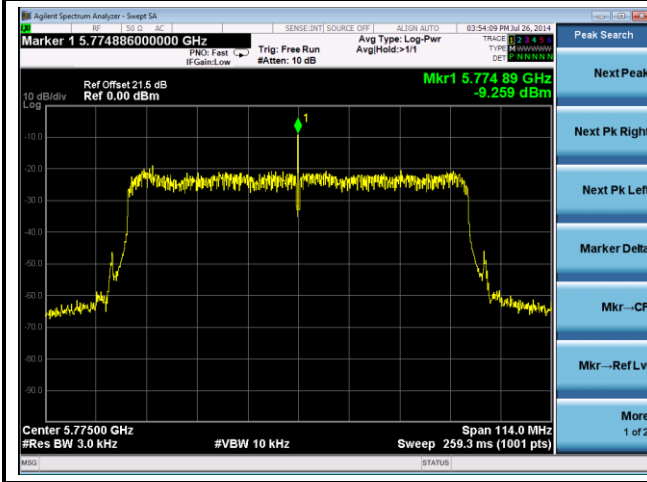

Channel 151 (5755MHz)

Channel 159 (5795MHz)

802.11ac-VHT80 PSD - Ant 0 / Ant 0 + 1 + 2 + 3, Beam Forming

Channel 155 (5775MHz)

802.11n-HT20 PSD - Ant 1 / Ant 0 + 1 + 2 + 3, Beam Forming

Channel 149 (5745MHz)

Channel 157 (5785MHz)

Channel 165 (5825MHz)

802.11ac-VHT20 PSD - Ant 1 / Ant 0 + 1 + 2 + 3, Beam Forming

Channel 149 (5745MHz)

Channel 157 (5785MHz)

Channel 165 (5825MHz)

802.11n-HT40 PSD - Ant 1 / Ant 0 + 1 + 2 + 3, Beam Forming