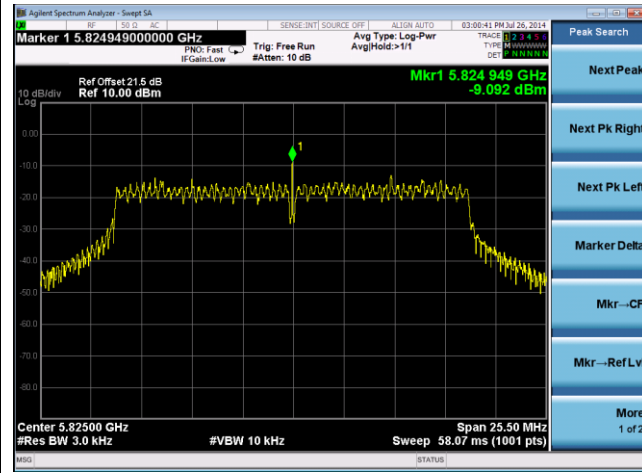

802.11ac-VHT80 PSD - Ant 3 / Ant 0 + 1 + 2 + 3

Channel 155 (5775MHz)

802.11n-HT20 PSD - Ant 0 / Ant 0 + 1 + 2 + 3, Beam Forming

Channel 149 (5745MHz)

Channel 157 (5785MHz)

Channel 165 (5825MHz)

802.11ac-VHT20 PSD - Ant 0 / Ant 0 + 1 + 2 + 3, Beam Forming

Channel 149 (5745MHz)

Channel 157 (5785MHz)

Channel 165 (5825MHz)

802.11n-HT40 PSD - Ant 0 / Ant 0 + 1 + 2 + 3, Beam Forming

Channel 151 (5755MHz)

Channel 159 (5795MHz)

802.11ac-VHT40 PSD - Ant 0 / Ant 0 + 1 + 2 + 3, Beam Forming