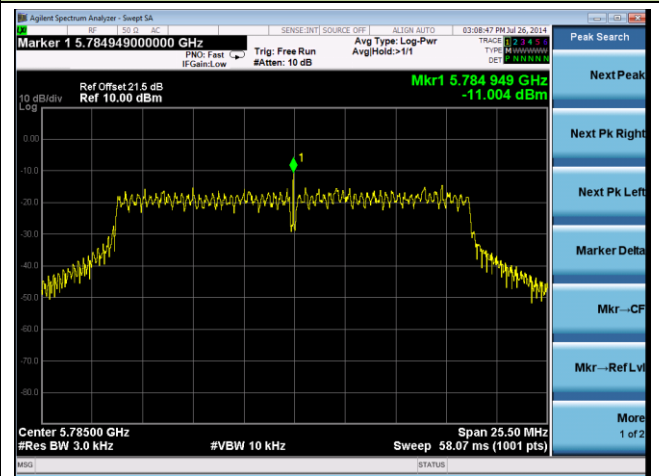

Channel 157 (5785MHz)