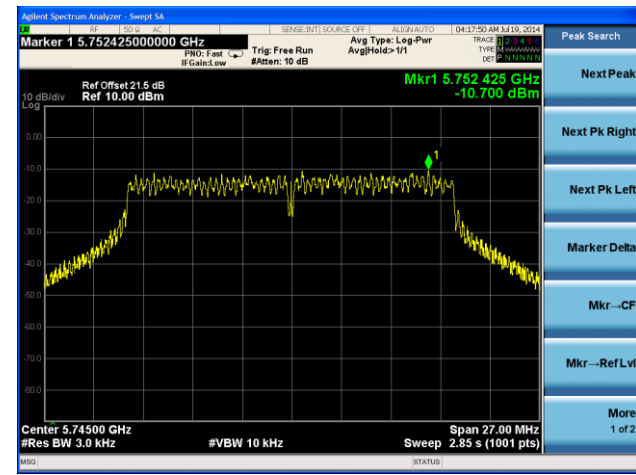

Channel 165 (5825MHz)

Agilent Spectrum Analyzer - Swept SA

Marker 1 5.8314800000 GHz

Trig: Free Run #Atten: 10 dB

Avg Type: Log-Pwr AvgHold>1/1

Peak Search

Next Peak

Next Pk Right

Next Pk Left

Marker Delta

Mkr--CF

Mkr--Ref Lvl

More 1 of 2

802.11ac-VHT20 PSD - Ant 2 / Ant 0 + 1 + 2 + 3

Channel 149 (5745MHz)

Channel 157 (5785MHz)

Channel 165 (5825MHz)

Agilent Spectrum Analyzer - Swept SA

Marker 1 5.8256700000 GHz

Trig: Free Run #Atten: 10 dB

Avg Type: Log-Pwr AvgHold>1/1

Peak Search

Next Peak

Next Pk Right