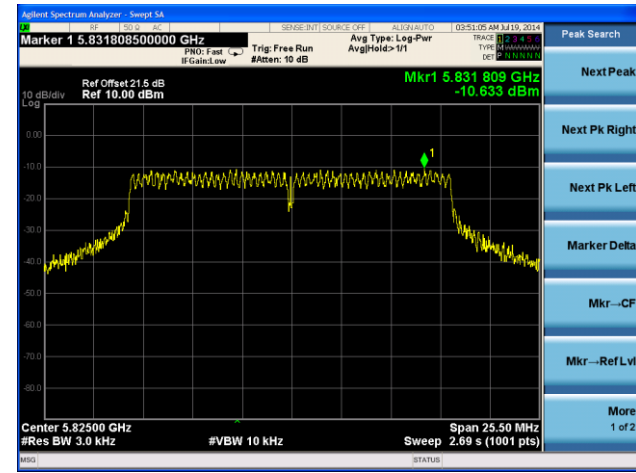

802.11a PSD - Ant 1 / Ant 0 + 1 + 2 + 3

Channel 149 (5745MHz)

Channel 157 (5785MHz)

Channel 165 (5825MHz)

802.11n-HT20 PSD - Ant 1 / Ant 0 + 1 + 2 + 3

Channel 149 (5745MHz)

Channel 157 (5785MHz)

802.11ac-VHT20 PSD - Ant 1 / Ant 0 + 1 + 2 + 3

802.11n-HT40 PSD - Ant 1 / Ant 0 + 1 + 2 + 3

Channel 151 (5755MHz)

Channel 159 (5795MHz)

802.11ac-VHT40 PSD - Ant 1 / Ant 0 + 1 + 2 + 3

Channel 151 (5755MHz)

Channel 159 (5795MHz)

802.11ac-VHT80 PSD - Ant 1 / Ant 0 + 1 + 2 + 3

Channel 165 (5825MHz)

Agilent Spectrum Analyzer - Swept SA

Marker 1 5.8314800000 GHz

Trig: Free Run #Atten: 10 dB

Avg Type: Log-Pwr AvgHold>1/1

Peak Search

Next Peak

Next Pk Right