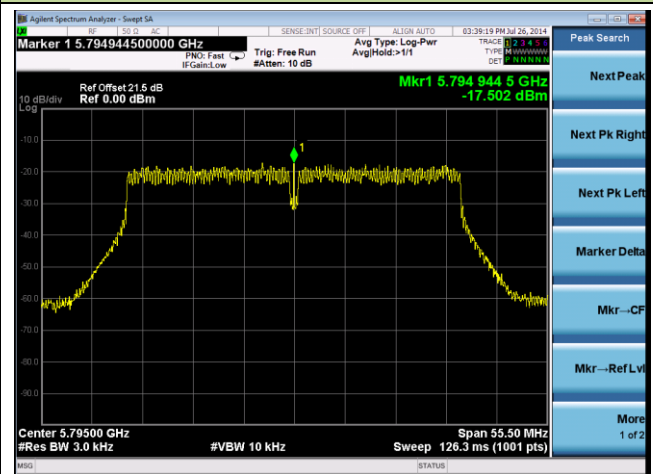

Channel 159 (5795MHz)