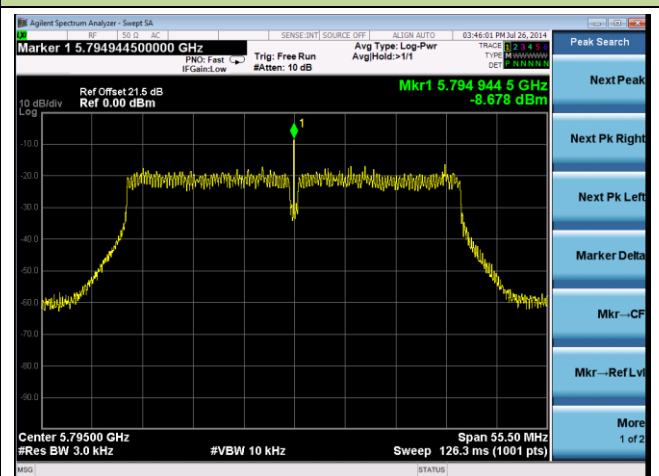

Channel 149 (5745MHz)

Channel 157 (5785MHz)

Channel 165 (5825MHz)

802.11n-HT40 PSD - Ant 0 / Ant 0 + 1 + 2 + 3, Beam Forming

Channel 151 (5755MHz)

Channel 159 (5795MHz)

802.11ac-VHT40 PSD - Ant 0 / Ant 0 + 1 + 2 + 3, Beam Forming

Channel 151 (5755MHz)

Channel 159 (5795MHz)

802.11ac-VHT80 PSD - Ant 0 / Ant 0 + 1 + 2 + 3, Beam Forming

Channel 155 (5775MHz)

802.11n-HT20 PSD - Ant 1 / Ant 0 + 1 + 2 + 3, Beam Forming

Channel 149 (5745MHz)