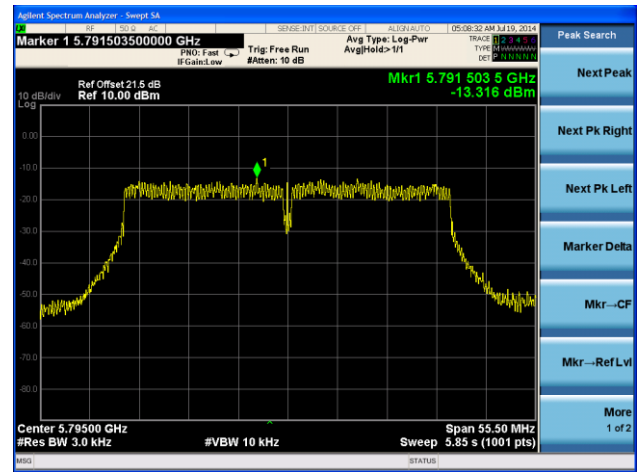

Channel 165 (5825MHz)

Agilent Spectrum Analyzer - Swept SA

Marker 1 5.8256700000 GHz

Trig: Free Run #Atten: 10 dB

Avg Type: Log-Pwr AvgHold>1/1

Peak Search

Next Peak

Next Pk Right

Next Pk Left

Marker Delta

Mkr--CF

Mkr--Ref Lvl

More 1 of 2

802.11n-HT40 PSD - Ant 2 / Ant 0 + 1 + 2 + 3

Channel 151 (5755MHz)

Channel 159 (5795MHz)