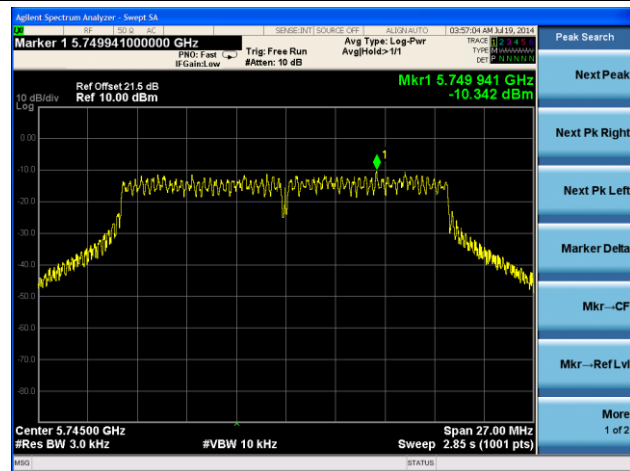

Channel 155 (5775MHz)

802.11a PSD - Ant 2 / Ant 0 + 1 + 2 + 3

Channel 149 (5745MHz)

Channel 157 (5785MHz)

Channel 165 (5825MHz)

802.11n-HT20 PSD - Ant 2 / Ant 0 + 1 + 2 + 3

Channel 149 (5745MHz)

Channel 157 (5785MHz)

Channel 165 (5825MHz)

Agilent Spectrum Analyzer - Swept SA

Marker 1 5.8314800000 GHz

Trig: Free Run #Atten: 10 dB

Avg Type: Log-Pwr AvgHold>1/1

Peak Search

Next Peak

Next Pk Right

Next Pk Left

Marker Delta

Mkr--CF

Mkr--Ref Lvl

More 1 of 2

802.11ac-VHT20 PSD - Ant 2 / Ant 0 + 1 + 2 + 3

Channel 149 (5745MHz)

Channel 157 (5785MHz)

Channel 165 (5825MHz)

Agilent Spectrum Analyzer - Swept SA

Marker 1 5.8256700000 GHz

Trig: Free Run #Atten: 10 dB

Avg Type: Log-Pwr AvgHold>1/1

Peak Search

Next Peak

Next Pk Right