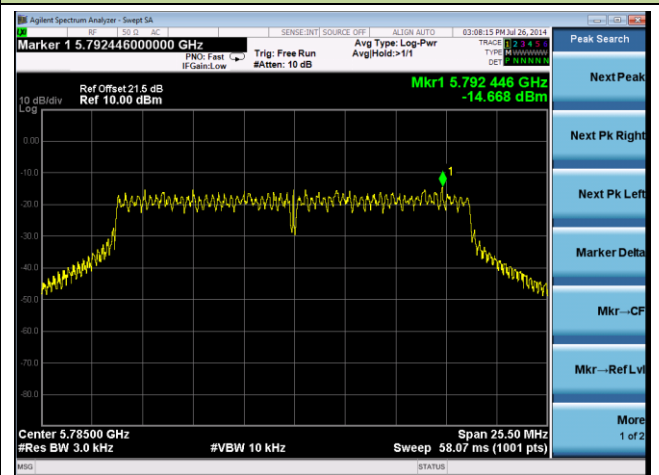

Channel 157 (5785MHz)

Channel 165 (5825MHz)

802.11ac-VHT20 PSD - Ant 1 / Ant 0 + 1 + 2 + 3, Beam Forming

Channel 149 (5745MHz)

Channel 157 (5785MHz)

Channel 165 (5825MHz)

802.11n-HT40 PSD - Ant 1 / Ant 0 + 1 + 2 + 3, Beam Forming