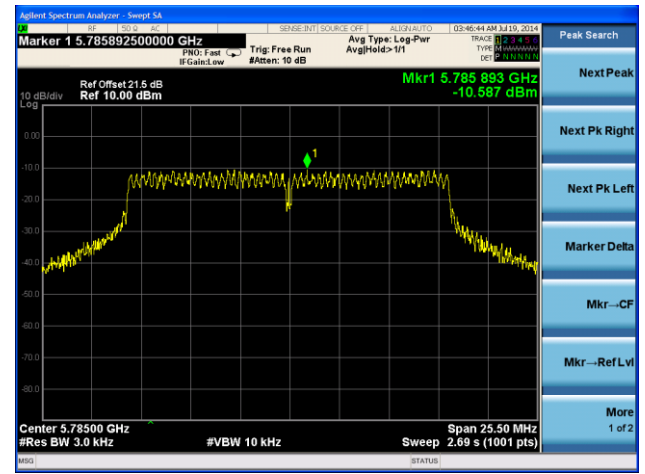

802.11a PSD - Ant 1 / Ant 0 + 1 + 2 + 3

Channel 149 (5745MHz)

Channel 157 (5785MHz)

Channel 165 (5825MHz)

802.11n-HT20 PSD - Ant 1 / Ant 0 + 1 + 2 + 3

Channel 149 (5745MHz)

Channel 157 (5785MHz)

802.11ac-VHT20 PSD - Ant 1 / Ant 0 + 1 + 2 + 3

802.11n-HT40 PSD - Ant 1 / Ant 0 + 1 + 2 + 3

Channel 151 (5755MHz)

Channel 159 (5795MHz)

802.11ac-VHT40 PSD - Ant 1 / Ant 0 + 1 + 2 + 3

Channel 151 (5755MHz)

Channel 159 (5795MHz)

802.11ac-VHT80 PSD - Ant 1 / Ant 0 + 1 + 2 + 3

Channel 165 (5825MHz)

Agilent Spectrum Analyzer - Swept SA

Marker 1 5.8314800000 GHz

Trig: Free Run #Atten: 10 dB

Avg Type: Log-Pwr AvgHold>1/1

Peak Search

Next Peak

Next Pk Right