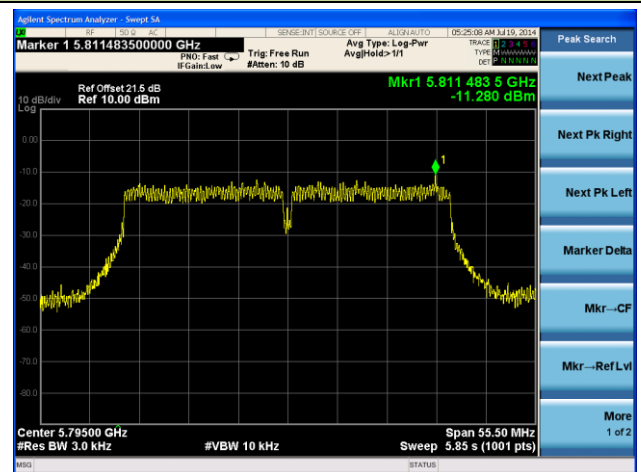

Channel 157 (5785MHz)

Channel 165 (5825MHz)

Peak Search

Next Peak

Next Pk Right

Next Pk Left

Marker Delta

Mkr--CF

Mkr--Ref Lvl

More
1 of 2

802.11n-HT40 PSD - Ant 3 / Ant 0 + 1 + 2 + 3

Channel 151 (5755MHz)

Channel 159 (5795MHz)

802.11ac-VHT40 PSD - Ant 3 / Ant 0 + 1 + 2 + 3

Channel 151 (5755MHz)

Channel 159 (5795MHz)

802.11ac-VHT80 PSD - Ant 3 / Ant 0 + 1 + 2 + 3

Channel 155 (5775MHz)

802.11n-HT20 PSD - Ant 0 / Ant 0 + 1 + 2 + 3, Beam Forming

Channel 149 (5745MHz)

Channel 157 (5785MHz)

Channel 165 (5825MHz)

802.11ac-VHT20 PSD - Ant 0 / Ant 0 + 1 + 2 + 3, Beam Forming