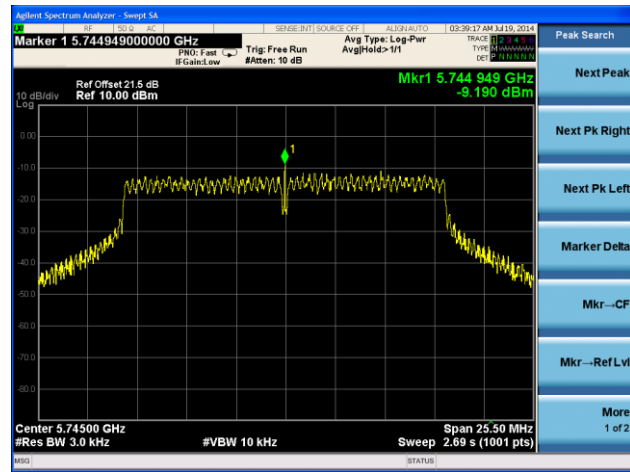

802.11n-HT40 PSD - Ant 1 / Ant 0 + 1 + 2 + 3

Channel 151 (5755MHz)

Channel 159 (5795MHz)

802.11ac-VHT40 PSD - Ant 1 / Ant 0 + 1 + 2 + 3

Channel 151 (5755MHz)

Channel 159 (5795MHz)

802.11ac-VHT80 PSD - Ant 1 / Ant 0 + 1 + 2 + 3

Channel 155 (5775MHz)

802.11a PSD - Ant 2 / Ant 0 + 1 + 2 + 3

Channel 149 (5745MHz)

Channel 157 (5785MHz)

Channel 165 (5825MHz)

802.11n-HT20 PSD - Ant 2 / Ant 0 + 1 + 2 + 3

Channel 149 (5745MHz)

Channel 157 (5785MHz)

Channel 165 (5825MHz)

Agilent Spectrum Analyzer - Swept SA

Marker 1 5.8314800000 GHz

Trig: Free Run #Atten: 10 dB

Avg Type: Log-Pwr AvgHold>1/1

Peak Search

Next Peak

Next Pk Right