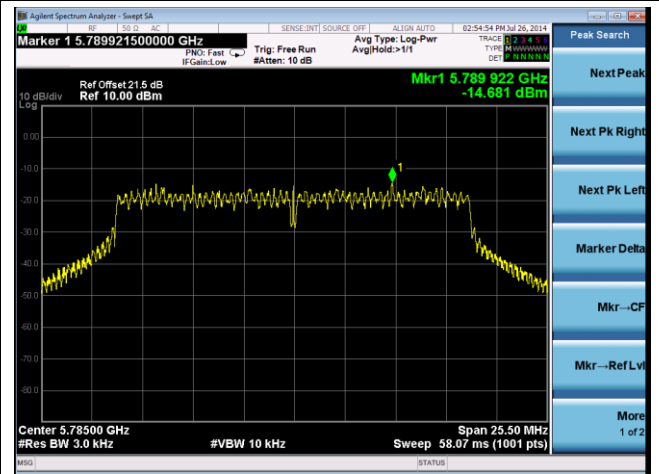

Channel 157 (5785MHz)