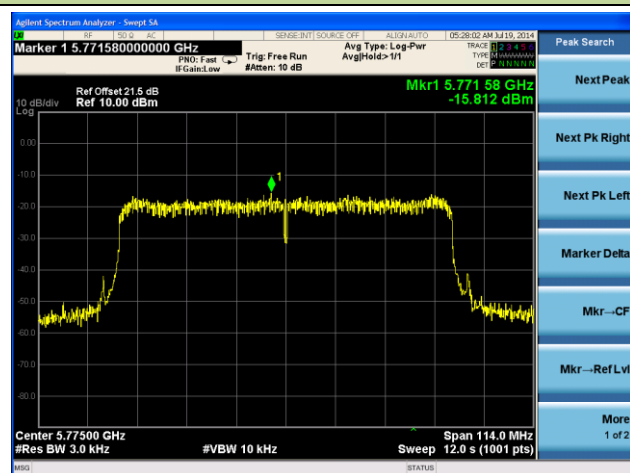

Channel 157 (5785MHz)

Channel 165 (5825MHz)

Peak Search

Next Peak

Next Pk Right

Next Pk Left

Marker Delta

Mkr--CF

Mkr--Ref Lvl

More
1 of 2

802.11n-HT40 PSD - Ant 3 / Ant 0 + 1 + 2 + 3

Channel 151 (5755MHz)

Channel 159 (5795MHz)

802.11ac-VHT40 PSD - Ant 3 / Ant 0 + 1 + 2 + 3

Channel 151 (5755MHz)

Channel 159 (5795MHz)

802.11ac-VHT80 PSD - Ant 3 / Ant 0 + 1 + 2 + 3

Channel 155 (5775MHz)

802.11n-HT20 PSD - Ant 0 / Ant 0 + 1 + 2 + 3, Beam Forming

Channel 149 (5745MHz)

Channel 157 (5785MHz)

Channel 165 (5825MHz)

802.11ac-VHT20 PSD - Ant 0 / Ant 0 + 1 + 2 + 3, Beam Forming