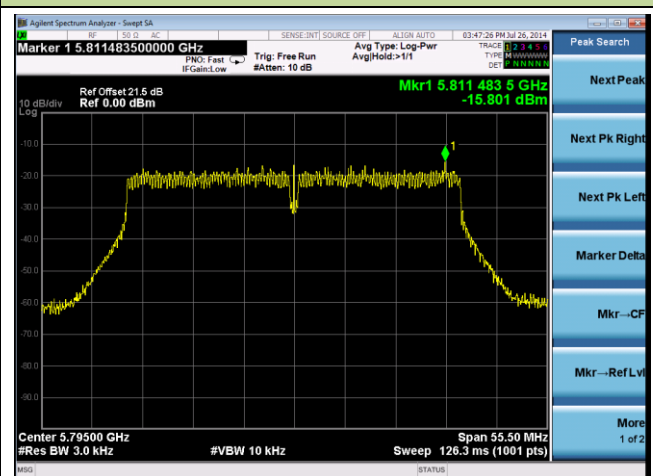

Channel 151 (5755MHz)

Channel 159 (5795MHz)

802.11ac-VHT40 PSD - Ant 1 / Ant 0 + 1 + 2 + 3, Beam Forming

Channel 151 (5755MHz)

Channel 159 (5795MHz)

802.11ac-VHT80 PSD - Ant 1 / Ant 0 + 1 + 2 + 3, Beam Forming

Channel 155 (5775MHz)