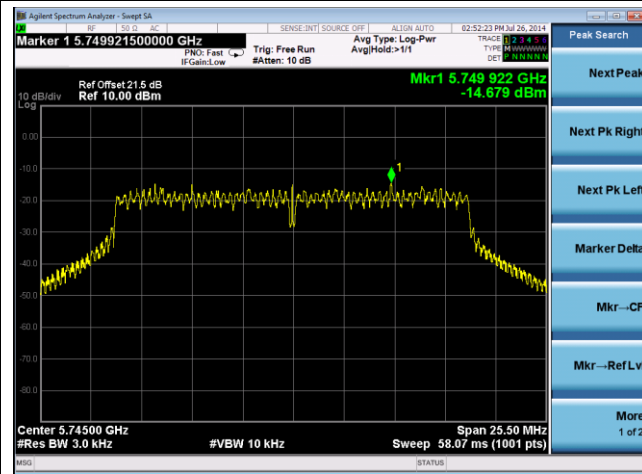

Channel 151 (5755MHz)

Channel 159 (5795MHz)

802.11ac-VHT80 PSD - Ant 0 / Ant 0 + 1 + 2 + 3, Beam Forming

Channel 155 (5775MHz)

802.11n-HT20 PSD - Ant 1 / Ant 0 + 1 + 2 + 3, Beam Forming

Channel 149 (5745MHz)

Channel 157 (5785MHz)

Channel 165 (5825MHz)

802.11ac-VHT20 PSD - Ant 1 / Ant 0 + 1 + 2 + 3, Beam Forming

Channel 149 (5745MHz)

Channel 157 (5785MHz)

Channel 165 (5825MHz)

802.11n-HT40 PSD - Ant 1 / Ant 0 + 1 + 2 + 3, Beam Forming