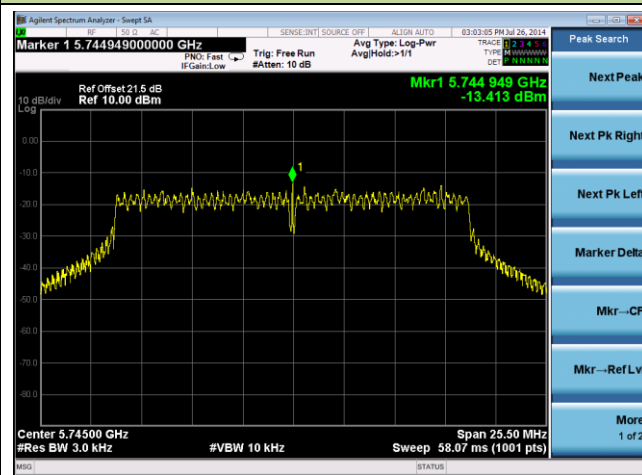

Channel 151 (5755MHz)

Channel 159 (5795MHz)

802.11ac-VHT80 PSD - Ant 0 / Ant 0 + 1 + 2 + 3, Beam Forming

Channel 155 (5775MHz)

802.11n-HT20 PSD - Ant 1 / Ant 0 + 1 + 2 + 3, Beam Forming

Channel 149 (5745MHz)

Channel 157 (5785MHz)

Channel 165 (5825MHz)

802.11ac-VHT20 PSD - Ant 1 / Ant 0 + 1 + 2 + 3, Beam Forming

Channel 149 (5745MHz)

Channel 157 (5785MHz)

Channel 165 (5825MHz)

802.11n-HT40 PSD - Ant 1 / Ant 0 + 1 + 2 + 3, Beam Forming

Channel 151 (5755MHz)

Channel 159 (5795MHz)

802.11ac-VHT40 PSD - Ant 1 / Ant 0 + 1 + 2 + 3, Beam Forming

Channel 151 (5755MHz)

Channel 159 (5795MHz)

802.11ac-VHT80 PSD - Ant 1 / Ant 0 + 1 + 2 + 3, Beam Forming