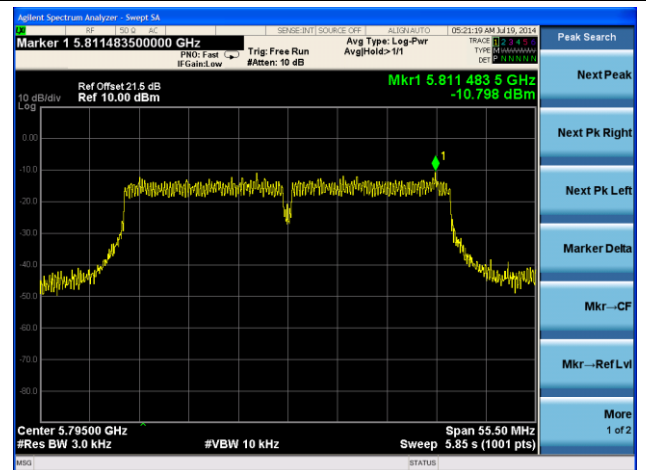

802.11n-HT40 PSD - Ant 1 / Ant 0 + 1 + 2 + 3

Channel 151 (5755MHz)

Channel 159 (5795MHz)

802.11ac-VHT40 PSD - Ant 1 / Ant 0 + 1 + 2 + 3

Channel 151 (5755MHz)

Channel 159 (5795MHz)

802.11ac-VHT80 PSD - Ant 1 / Ant 0 + 1 + 2 + 3

Channel 155 (5775MHz)

802.11a PSD - Ant 2 / Ant 0 + 1 + 2 + 3

Channel 149 (5745MHz)

Channel 157 (5785MHz)

Channel 165 (5825MHz)

802.11n-HT20 PSD - Ant 2 / Ant 0 + 1 + 2 + 3

Channel 149 (5745MHz)

Channel 157 (5785MHz)

Channel 165 (5825MHz)

Agilent Spectrum Analyzer - Swept SA

Marker 1 5.8314800000 GHz

Trig: Free Run #Atten: 10 dB

Avg Type: Log-Pwr AvgHold>1/1

Peak Search

Next Peak

Next Pk Right