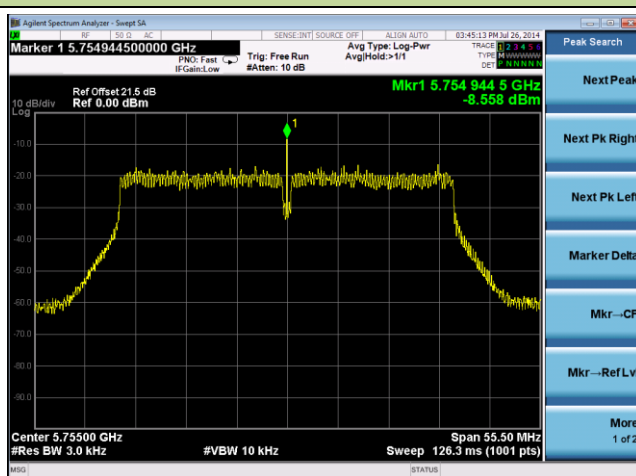

802.11ac-VHT80 PSD - Ant 3 / Ant 0 + 1 + 2 + 3

Channel 155 (5775MHz)

802.11n-HT20 PSD - Ant 0 / Ant 0 + 1 + 2 + 3, Beam Forming

Channel 149 (5745MHz)

Channel 157 (5785MHz)

Channel 165 (5825MHz)

802.11ac-VHT20 PSD - Ant 0 / Ant 0 + 1 + 2 + 3, Beam Forming

Channel 149 (5745MHz)

Channel 157 (5785MHz)

Channel 165 (5825MHz)

802.11n-HT40 PSD - Ant 0 / Ant 0 + 1 + 2 + 3, Beam Forming

Channel 151 (5755MHz)

Channel 159 (5795MHz)

802.11ac-VHT40 PSD - Ant 0 / Ant 0 + 1 + 2 + 3, Beam Forming

Channel 151 (5755MHz)

Channel 159 (5795MHz)

802.11ac-VHT80 PSD - Ant 0 / Ant 0 + 1 + 2 + 3, Beam Forming

Channel 155 (5775MHz)

802.11n-HT20 PSD - Ant 1 / Ant 0 + 1 + 2 + 3, Beam Forming

Channel 149 (5745MHz)