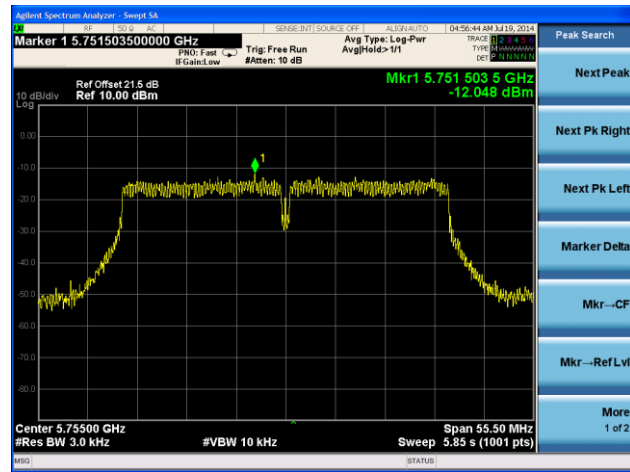

802.11n-HT40 PSD - Ant 3 / Ant 0 + 1 + 2 + 3

Channel 151 (5755MHz)