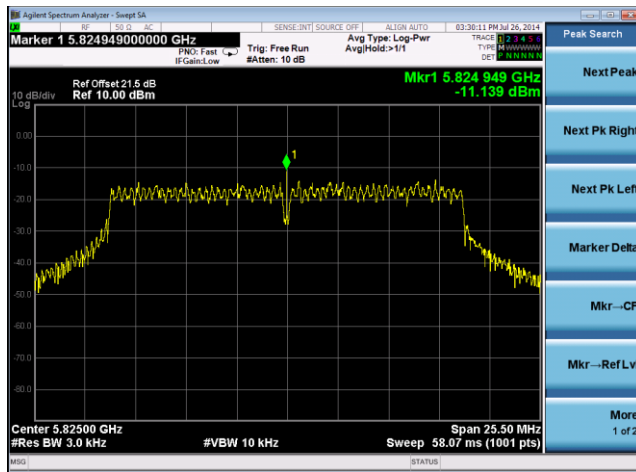

802.11ac-VHT80 PSD - Ant 3 / Ant 0 + 1 + 2 + 3

Channel 155 (5775MHz)

802.11n-HT20 PSD - Ant 0 / Ant 0 + 1 + 2 + 3, Beam Forming

Channel 149 (5745MHz)

Channel 157 (5785MHz)

Channel 165 (5825MHz)

802.11ac-VHT20 PSD - Ant 0 / Ant 0 + 1 + 2 + 3, Beam Forming

Channel 149 (5745MHz)

Channel 157 (5785MHz)

Channel 165 (5825MHz)

802.11n-HT40 PSD - Ant 0 / Ant 0 + 1 + 2 + 3, Beam Forming

Channel 151 (5755MHz)

Channel 159 (5795MHz)

802.11ac-VHT40 PSD - Ant 0 / Ant 0 + 1 + 2 + 3, Beam Forming