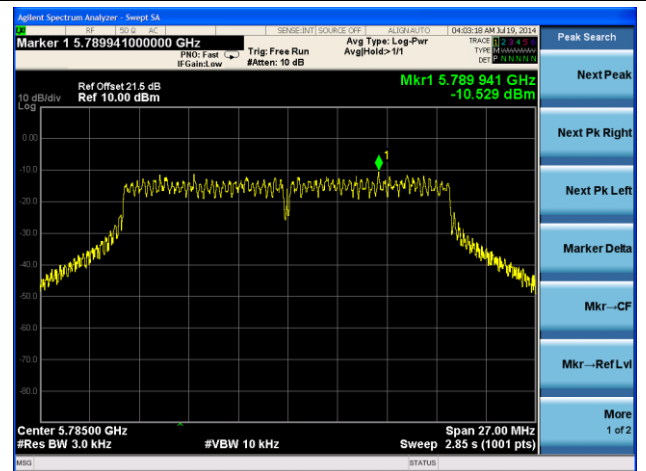

Channel 155 (5775MHz)

802.11a PSD - Ant 2 / Ant 0 + 1 + 2 + 3

Channel 149 (5745MHz)

Channel 157 (5785MHz)

Channel 165 (5825MHz)

802.11n-HT20 PSD - Ant 2 / Ant 0 + 1 + 2 + 3

Channel 149 (5745MHz)

Channel 157 (5785MHz)

Channel 165 (5825MHz)

Agilent Spectrum Analyzer - Swept SA

Marker 1 5.8314800000 GHz

Trig: Free Run #Atten: 10 dB

Avg Type: Log-Pwr AvgHold>1/1

Peak Search

Next Peak

Next Pk Right

Next Pk Left

Marker Delta

Mkr--CF

Mkr--Ref Lvl

More 1 of 2

802.11ac-VHT20 PSD - Ant 2 / Ant 0 + 1 + 2 + 3

Channel 149 (5745MHz)

Channel 157 (5785MHz)