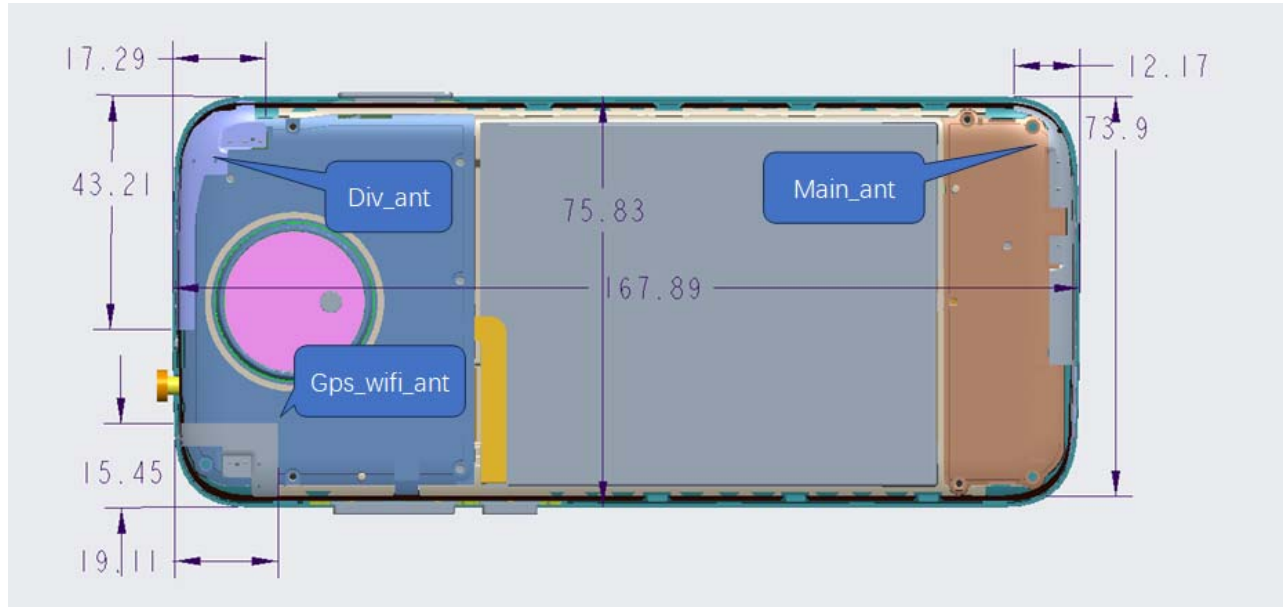

Annex B Test Setup Photos

EUT Antenna Location

Head

Right Cheek

Right Tilt

Left Cheek

Left Tilt

Body

Front Side (Test distance: 10mm)

Back Side (Test distance: 10mm)

Left Side (Test distance: 10mm)

Right Side (Test distance: 10mm)

Top Side (Test distance: 10mm)

Bottom Side (Test distance: 10mm)

Extremity

Front Side (Test distance: 0mm)

Back Side (Test distance: 0mm)