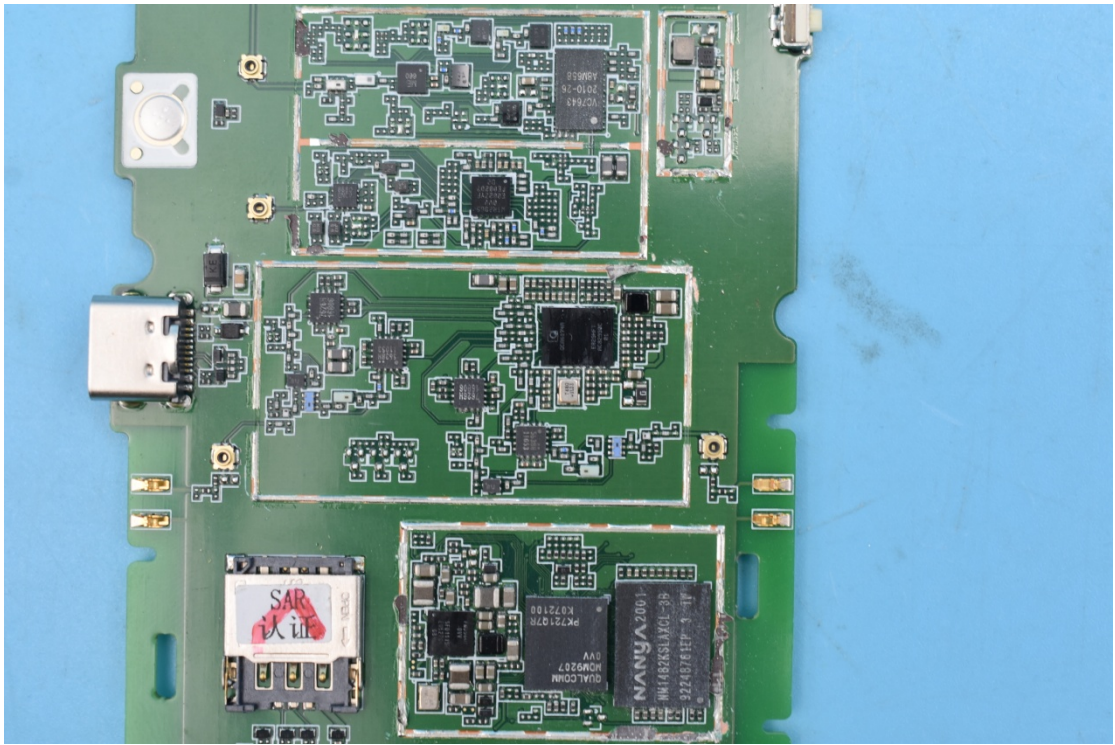

FCC ID:2ABGH-RC400L

Internal Photos

1. EUT uncover view

2. Antenna view