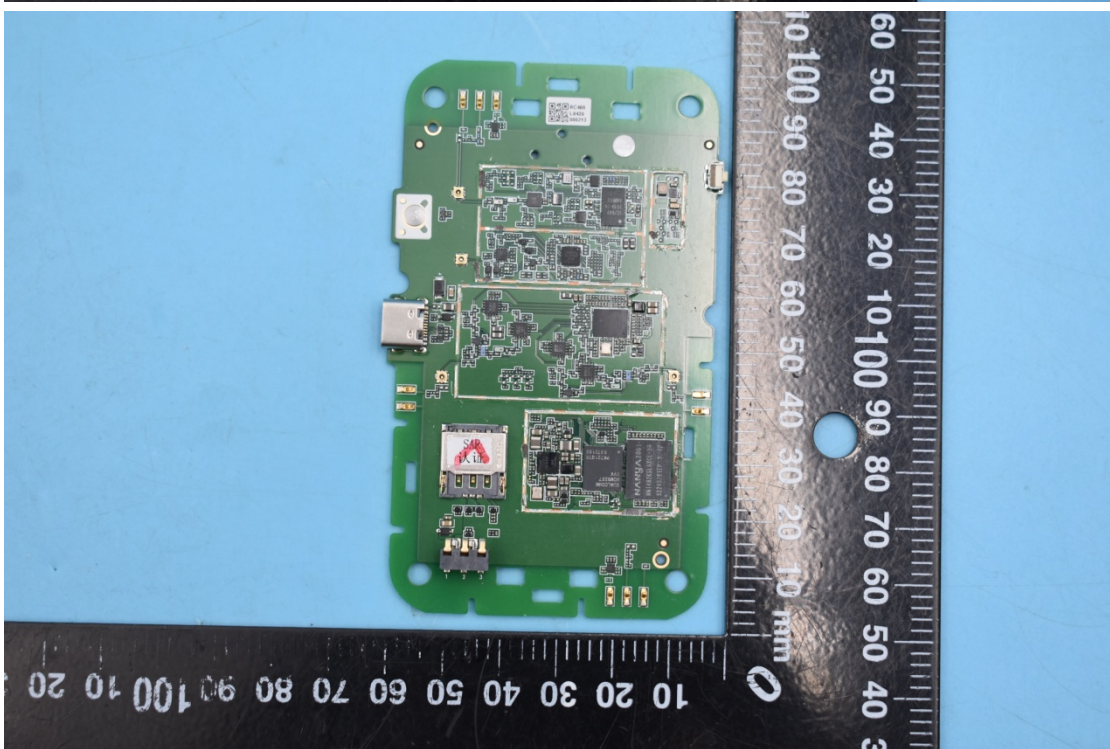

FCC ID:2ABGH-RC400L

Internal Photos

1. EUT uncover view

2. Antenna view