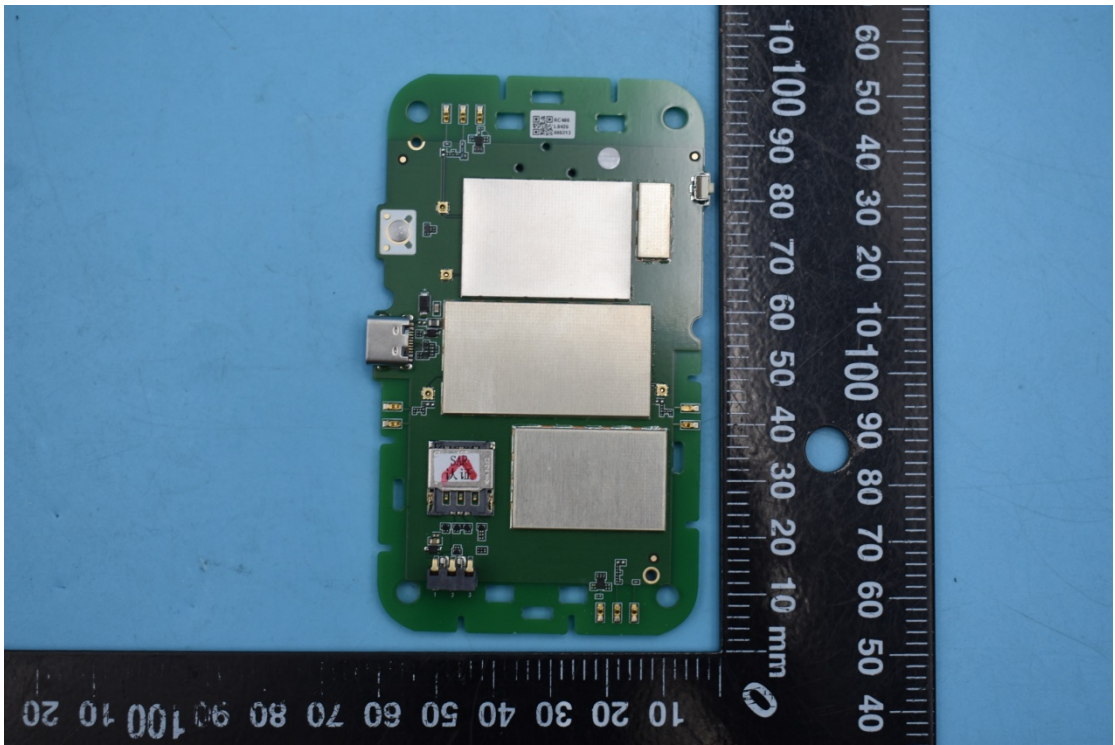

FCC ID:2ABGH-RC400L

Internal Photos

1. EUT uncover view

2. Antenna view