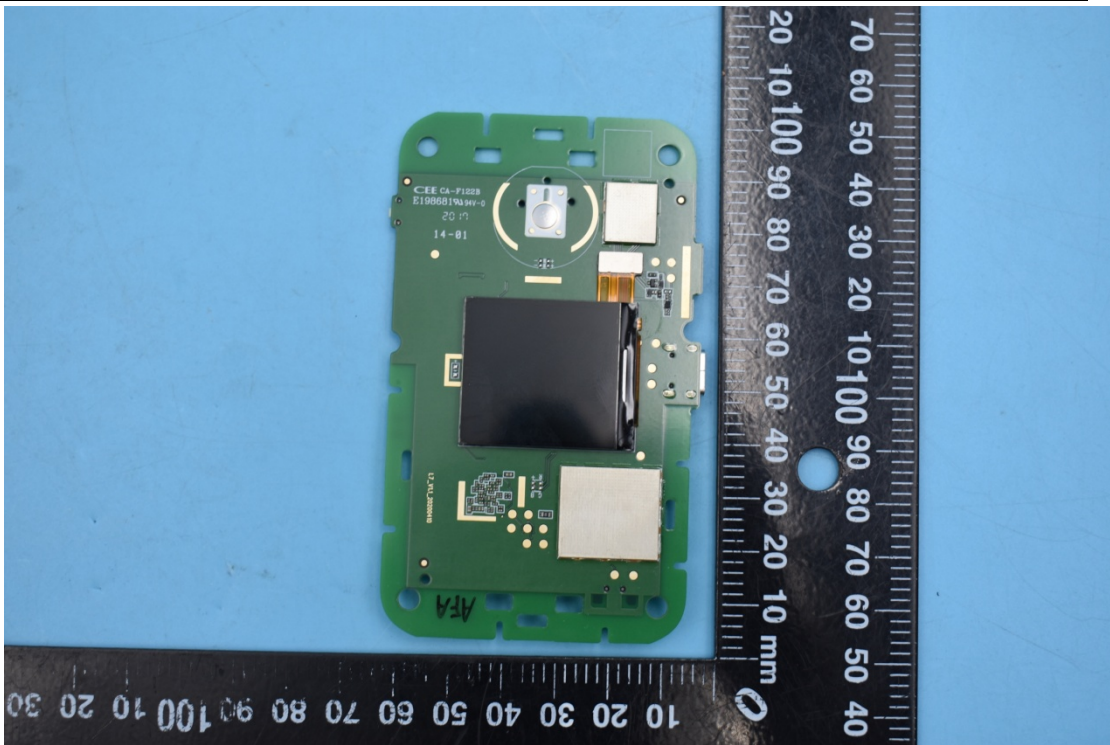

FCC ID:2ABGH-RC400L

Internal Photos

1. EUT uncover view

2. Antenna view