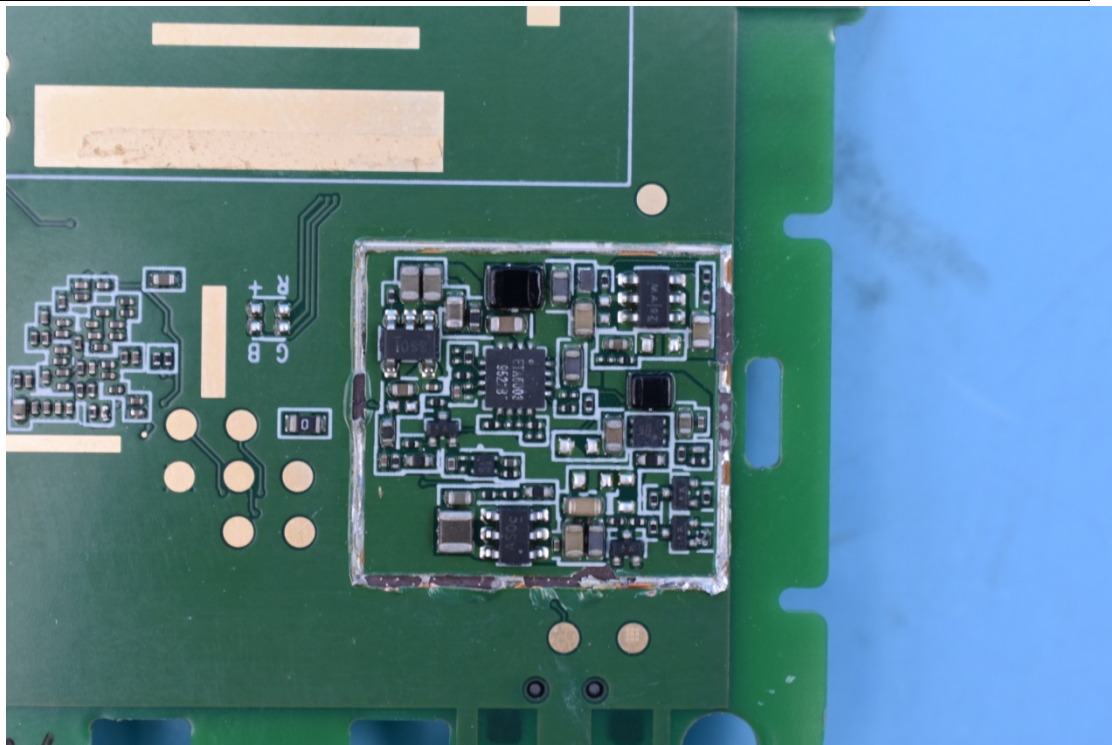

FCC ID:2ABGH-RC400L

Internal Photos

1. EUT uncover view

2. Antenna view