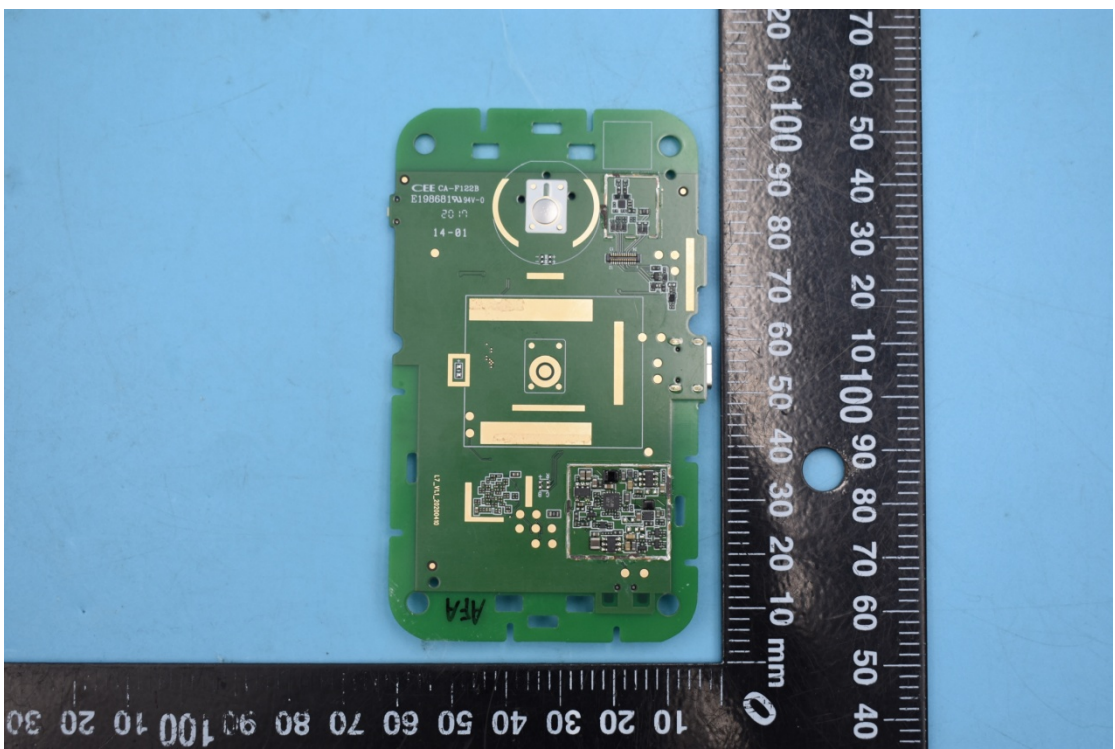

FCC ID:2ABGH-RC400L

Internal Photos

1. EUT uncover view

2. Antenna view