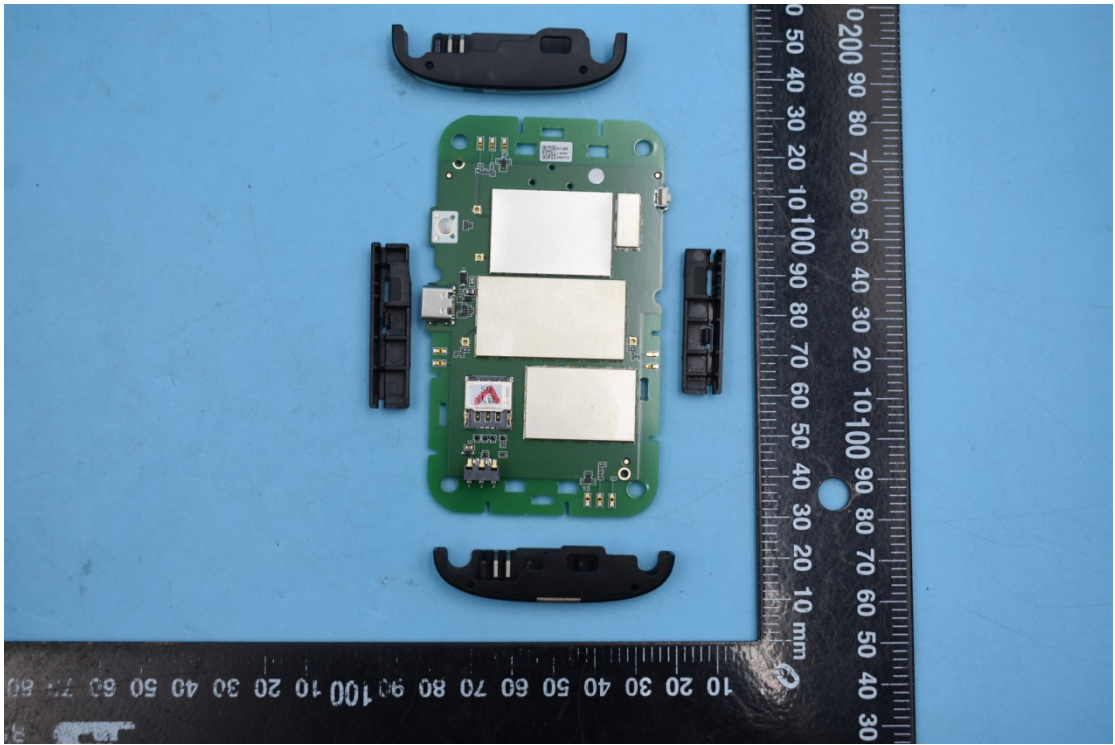

FCC ID:2ABGH-RC400L

Internal Photos

1. EUT uncover view

2. Antenna view