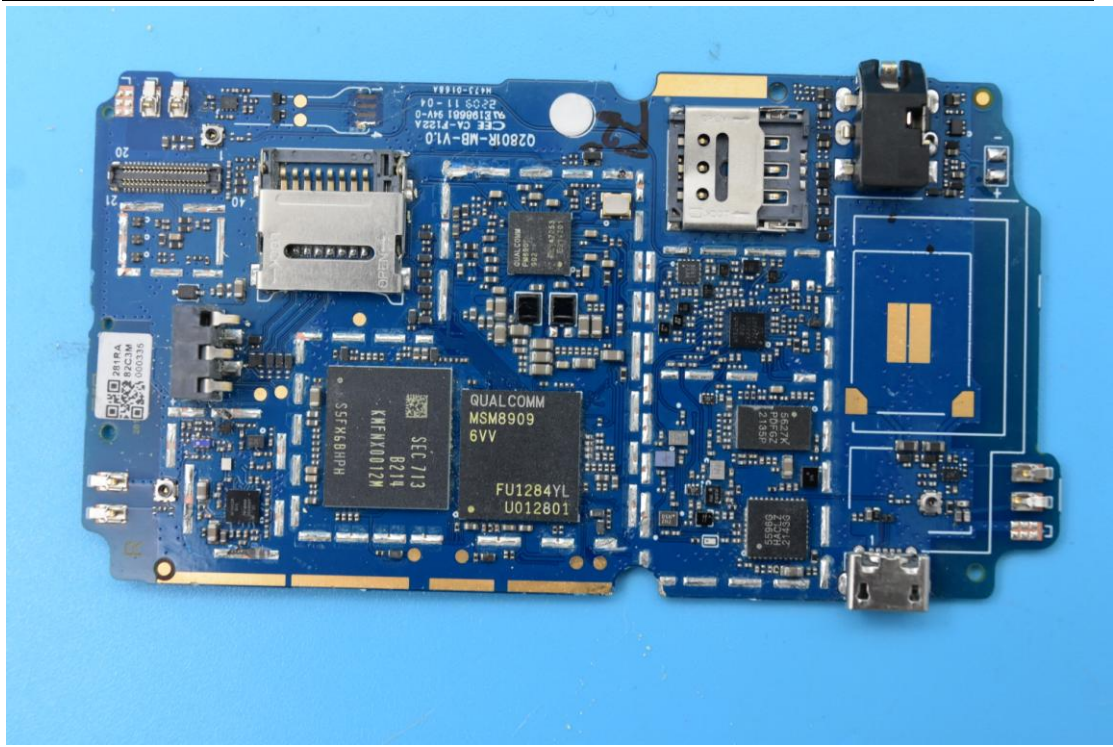

FCC ID: 2ABGH-RC2250L

## Internal Photos

### 1. EUT uncover view

## 2. Antenna view