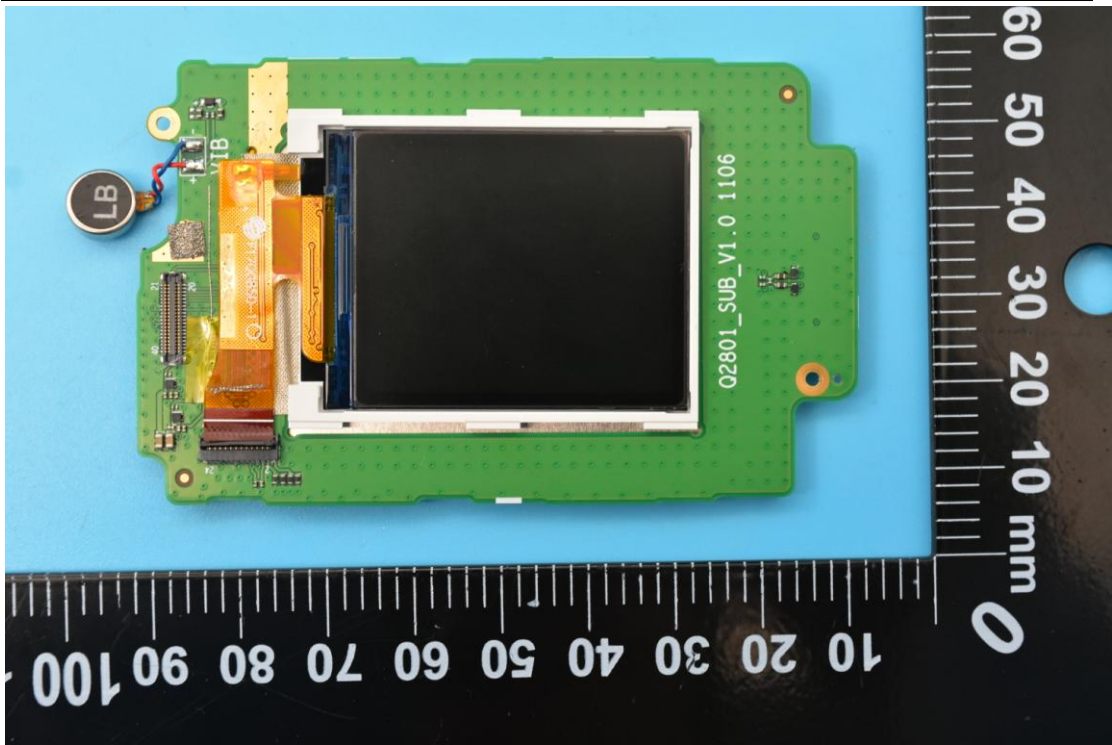

FCC ID: 2ABGH-RC2250L

## Internal Photos

## 2. Antenna view