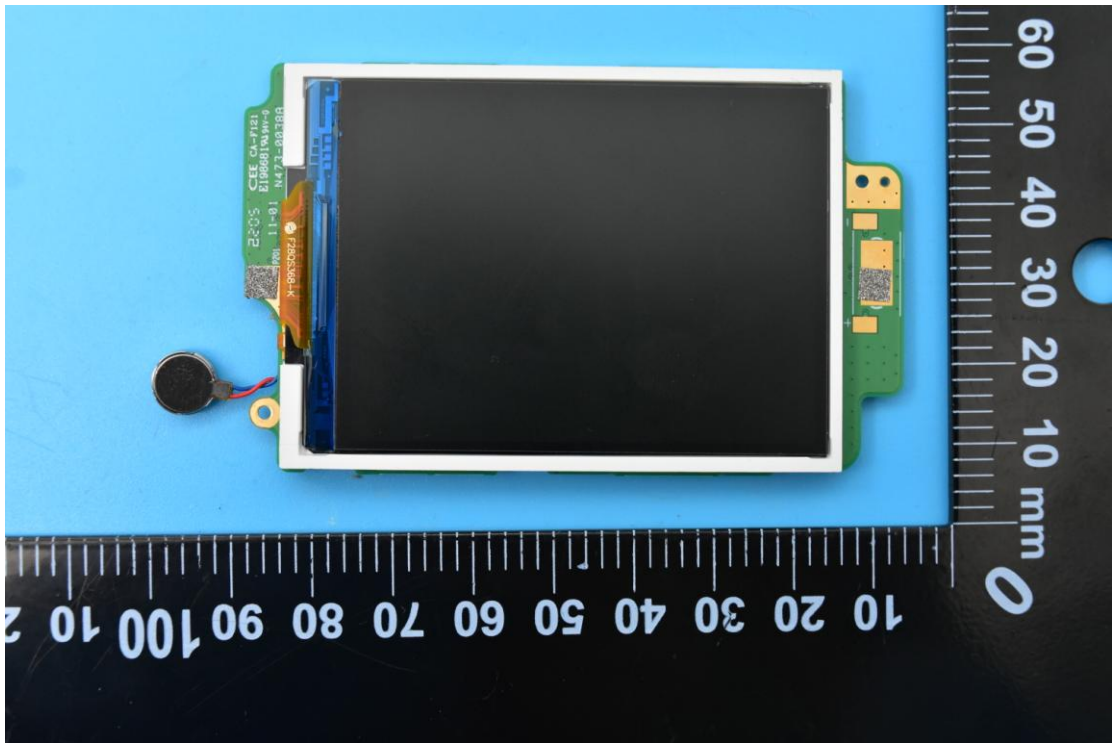

FCC ID: 2ABGH-RC2250L

## Internal Photos

## 2. Antenna view