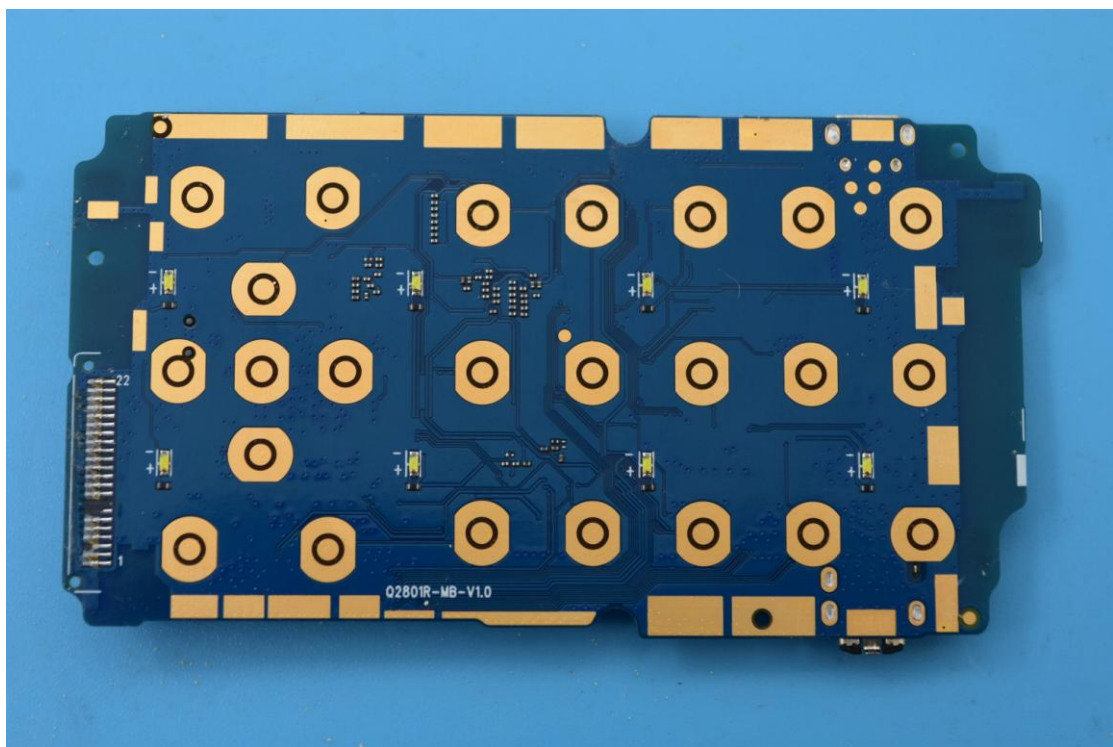

FCC ID: 2ABGH-RC2250L

## Internal Photos

### 1. EUT uncover view

## 2. Antenna view