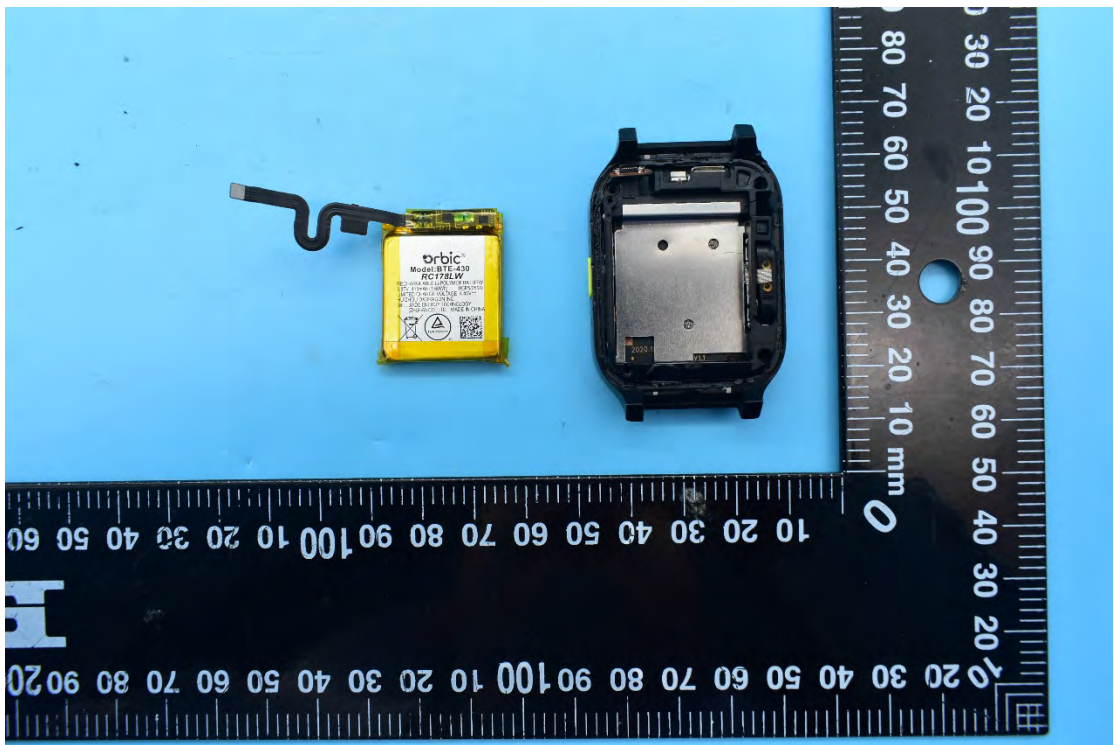

FCC ID:2ABGH-RC178LW

Internal Photos

1. EUT uncover view

2. Antenna view