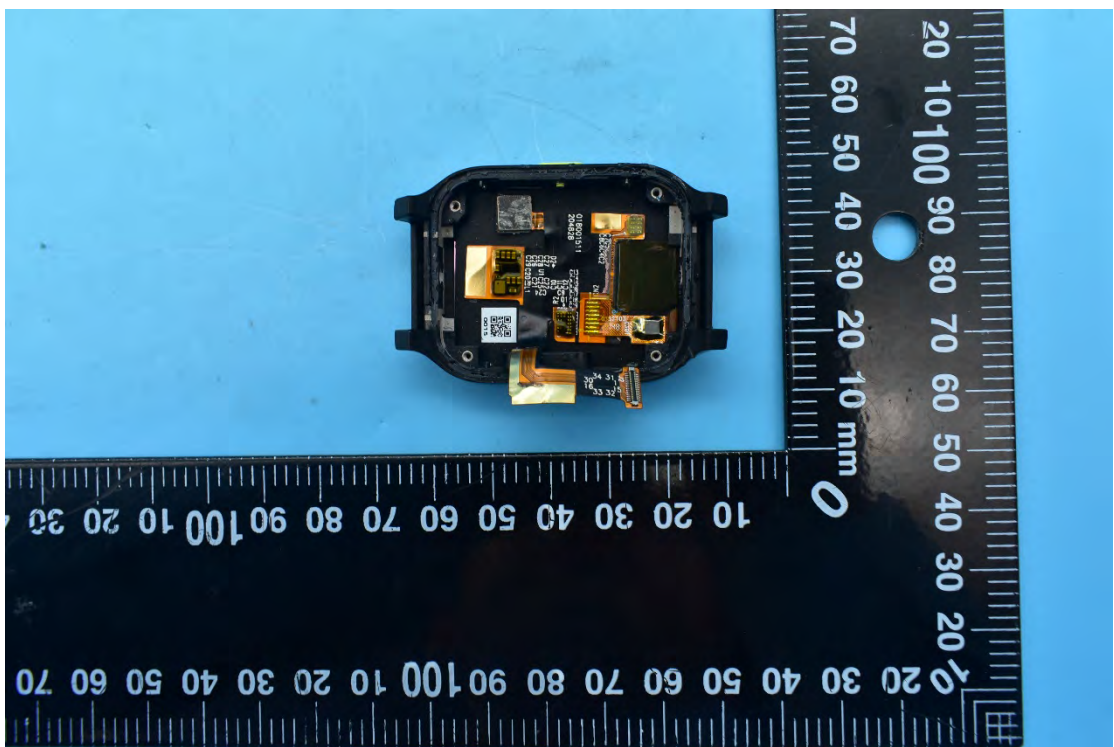

FCC ID:2ABGH-RC178LW

Internal Photos

1. EUT uncover view

2. Antenna view