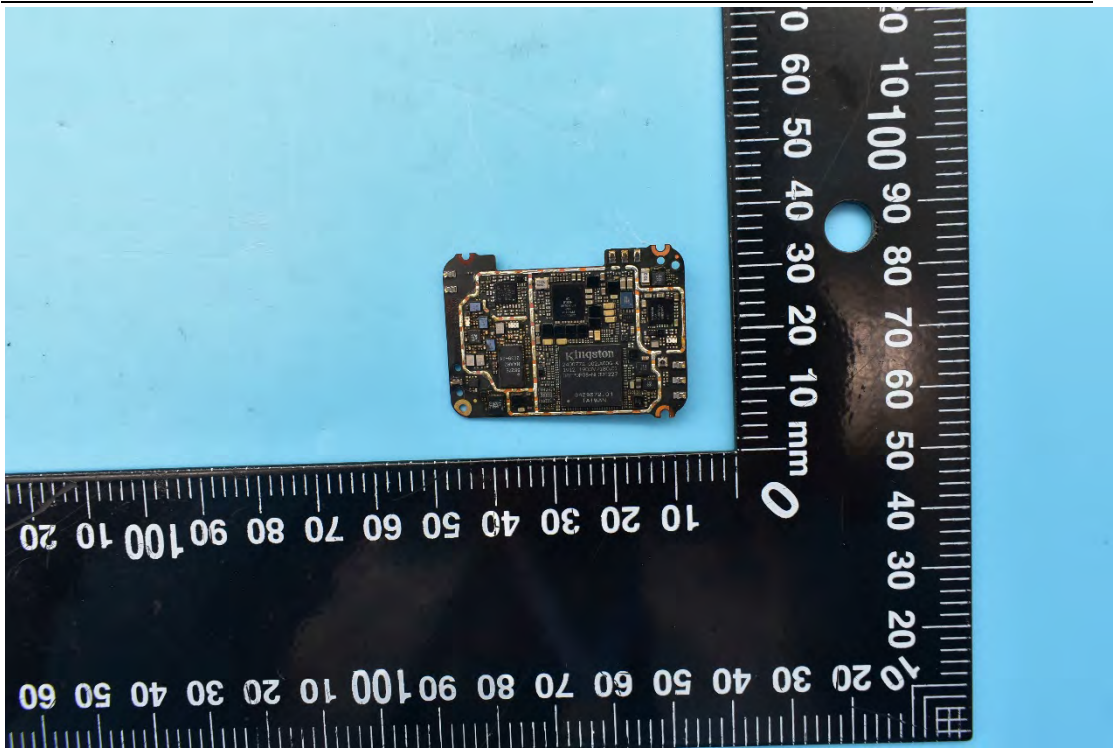

FCC ID:2ABGH-RC178LW

Internal Photos

1. EUT uncover view

2. Antenna view