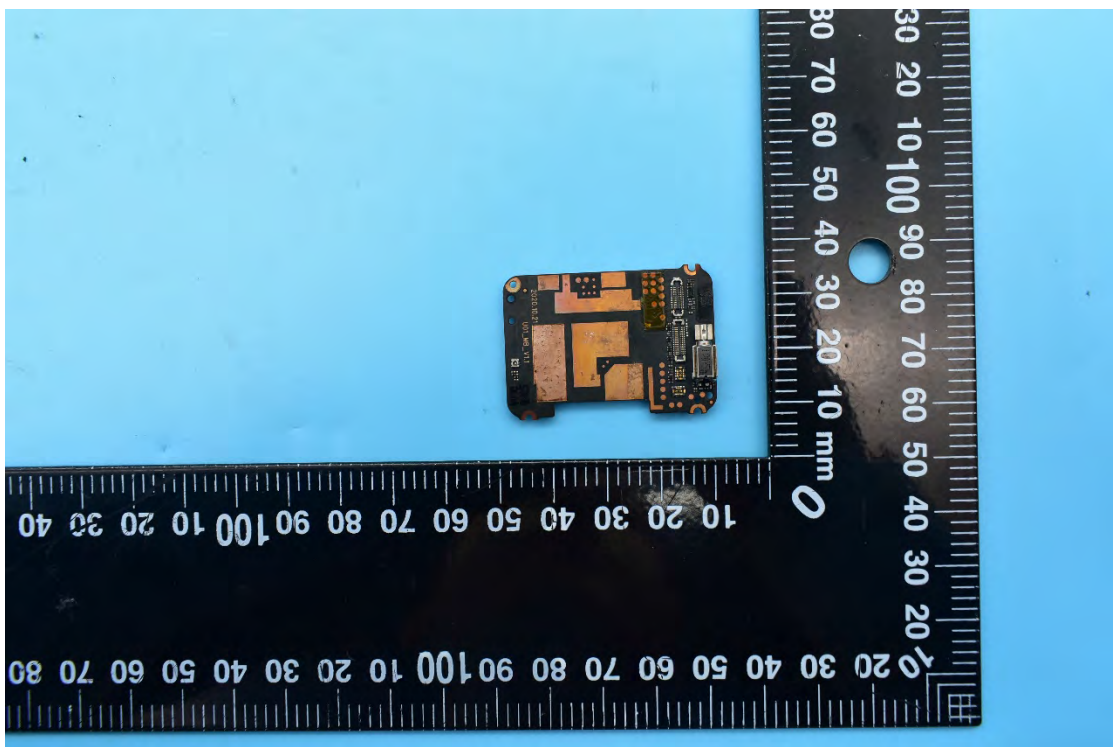

FCC ID:2ABGH-RC178LW

Internal Photos

1. EUT uncover view

2. Antenna view