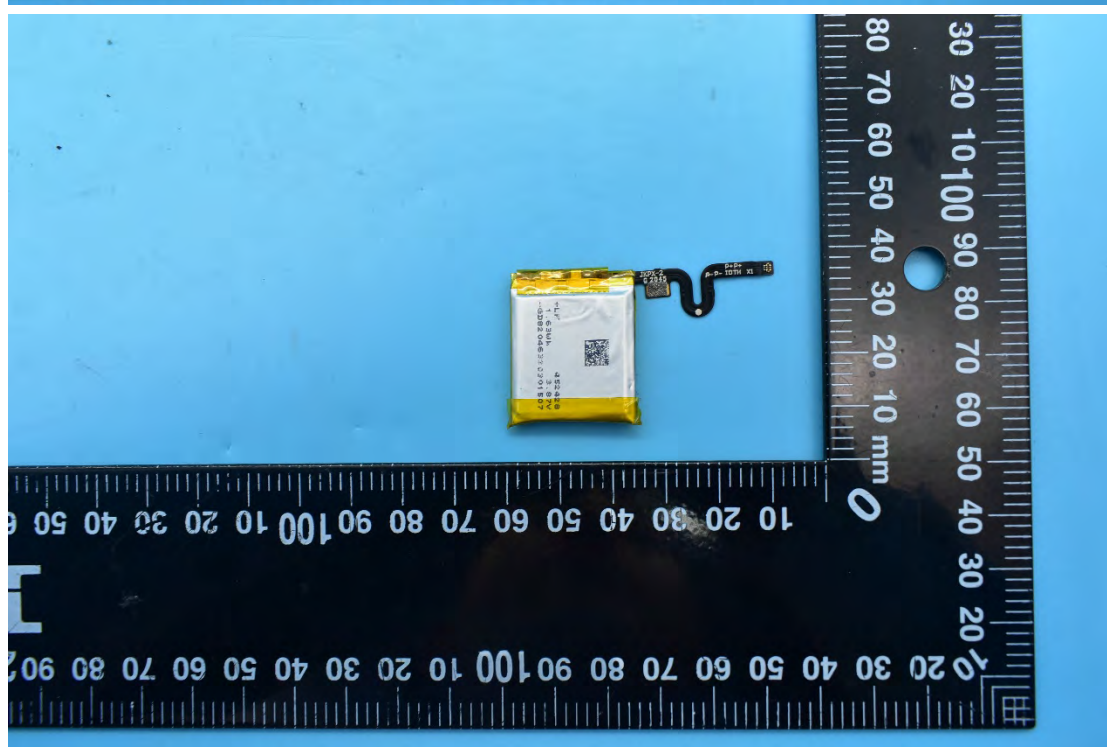

FCC ID:2ABGH-RC178LW

Internal Photos

1. EUT uncover view

2. Antenna view