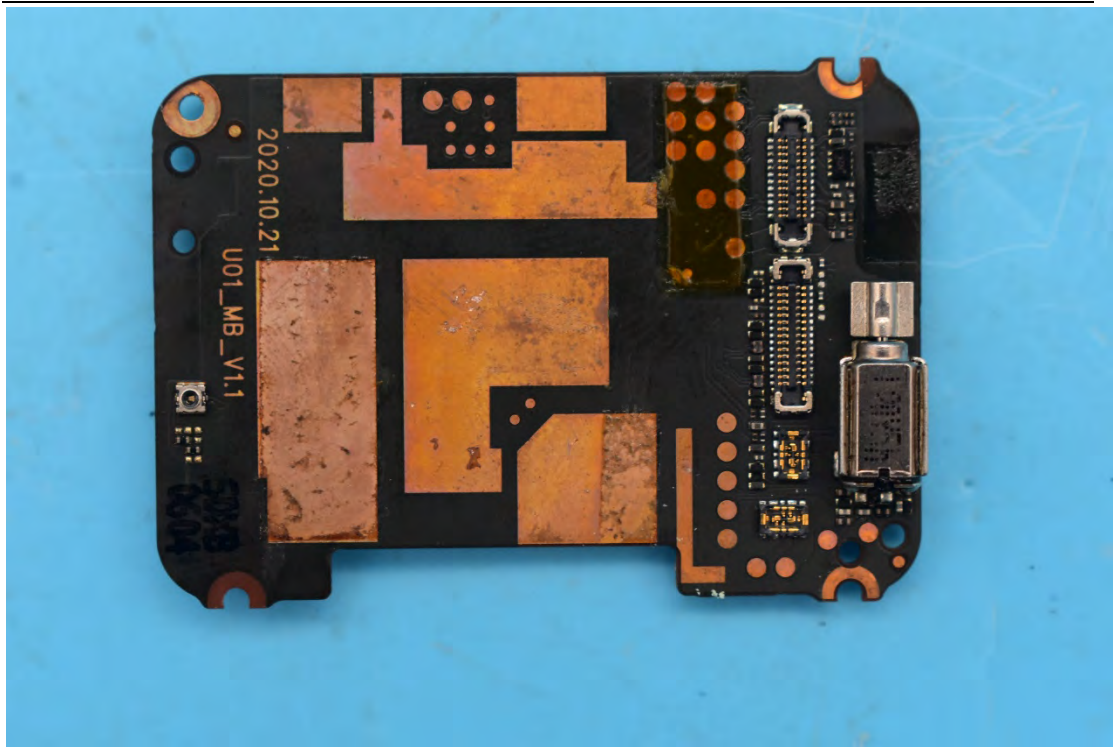

FCC ID:2ABGH-RC178LW

Internal Photos

1. EUT uncover view

2. Antenna view