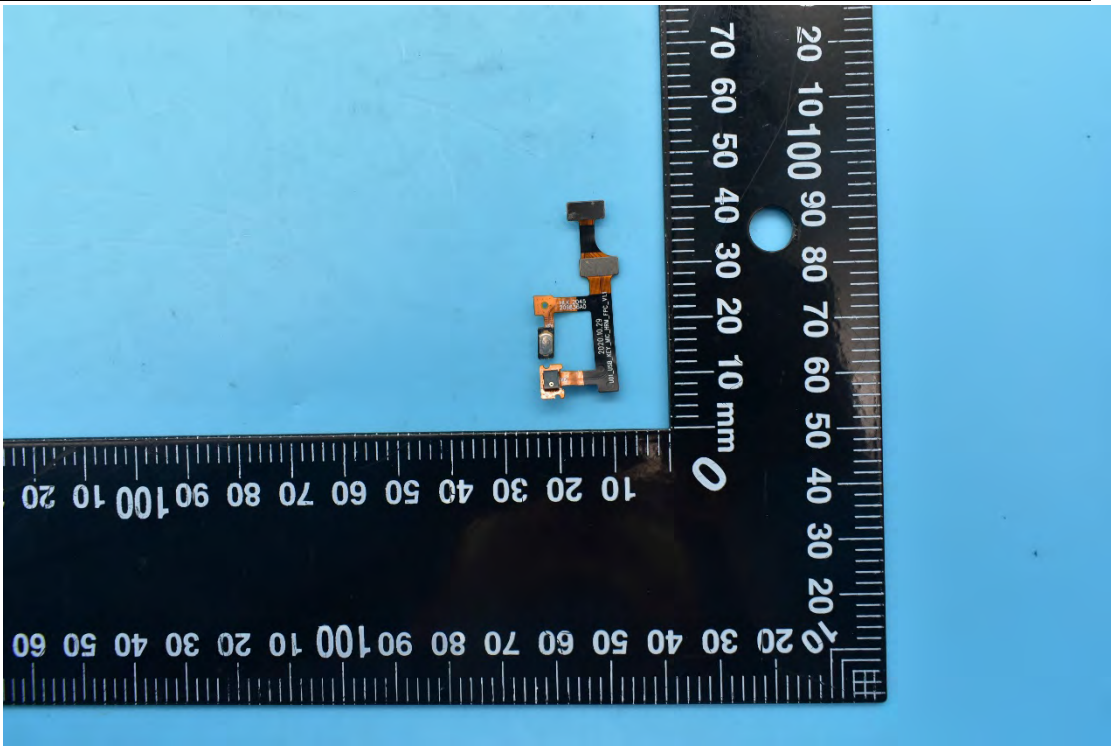

FCC ID:2ABGH-RC178LW

Internal Photos

1. EUT uncover view

2. Antenna view