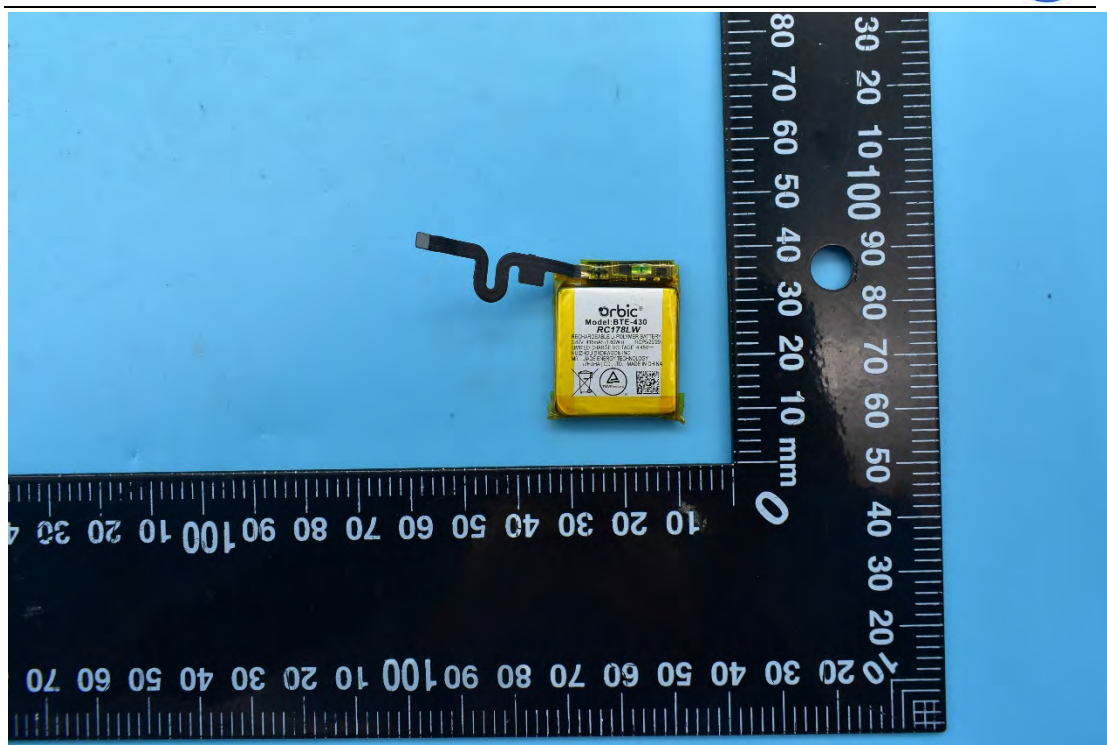

FCC ID:2ABGH-RC178LW

Internal Photos

1. EUT uncover view

2. Antenna view