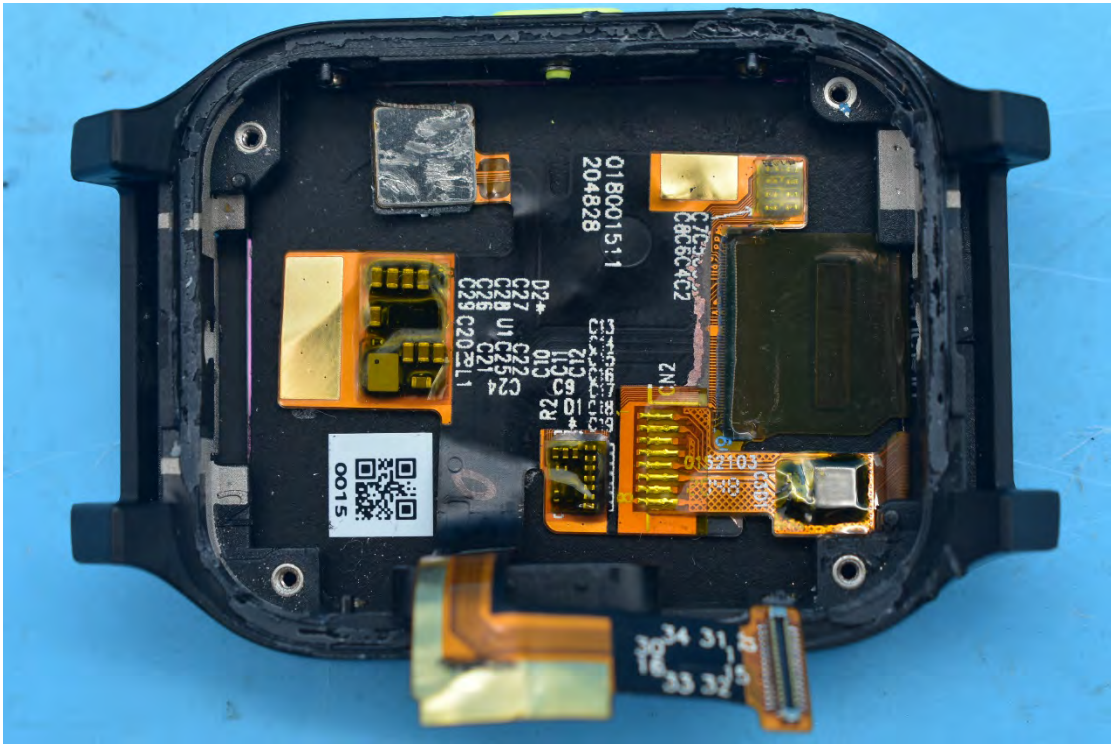

FCC ID:2ABGH-RC178LW

Internal Photos

1. EUT uncover view

2. Antenna view