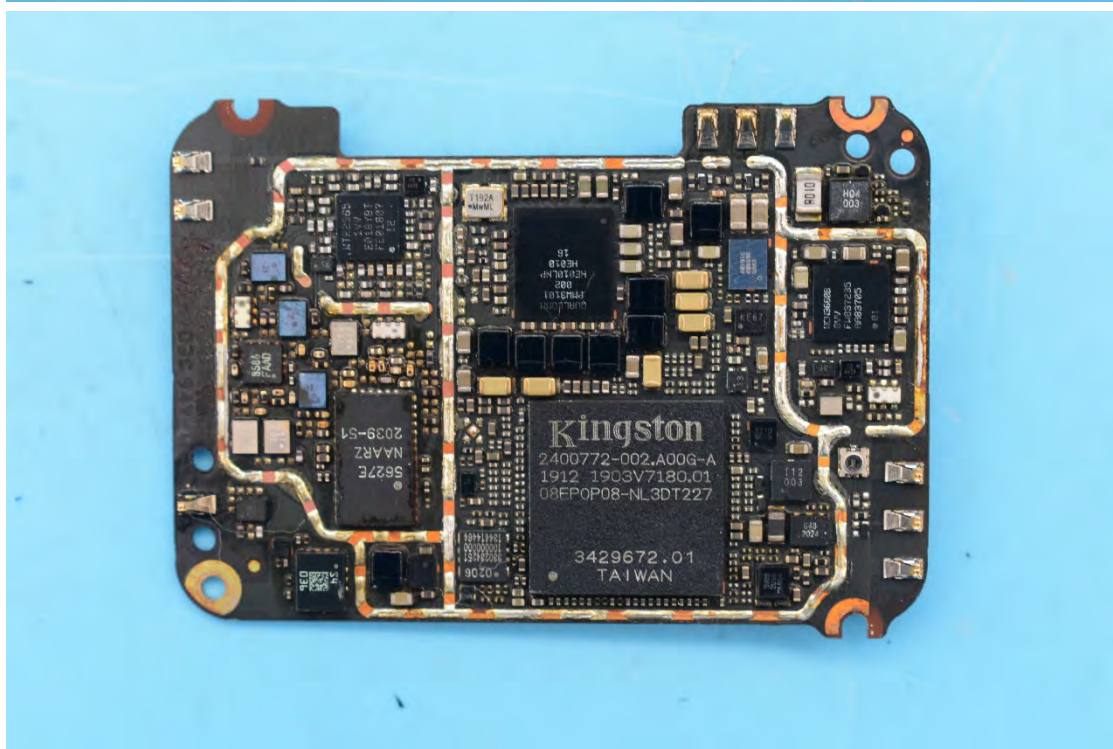

FCC ID:2ABGH-RC178LW

Internal Photos

1. EUT uncover view

2. Antenna view