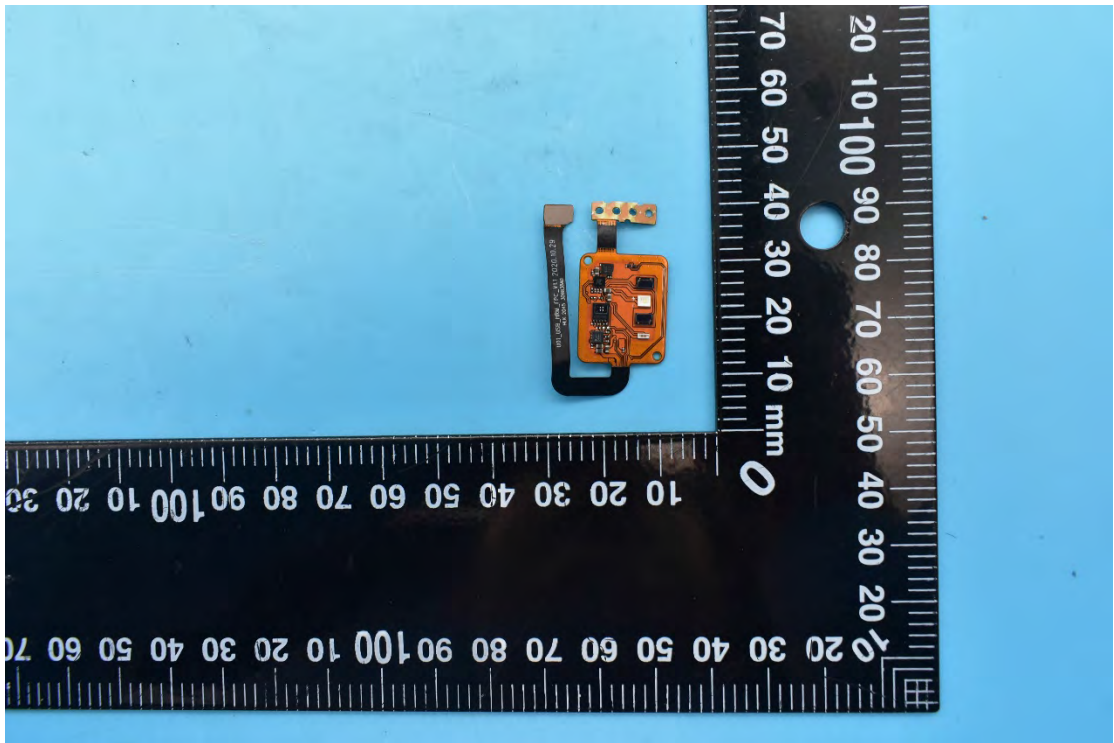

FCC ID:2ABGH-RC178LW

Internal Photos

1. EUT uncover view

2. Antenna view