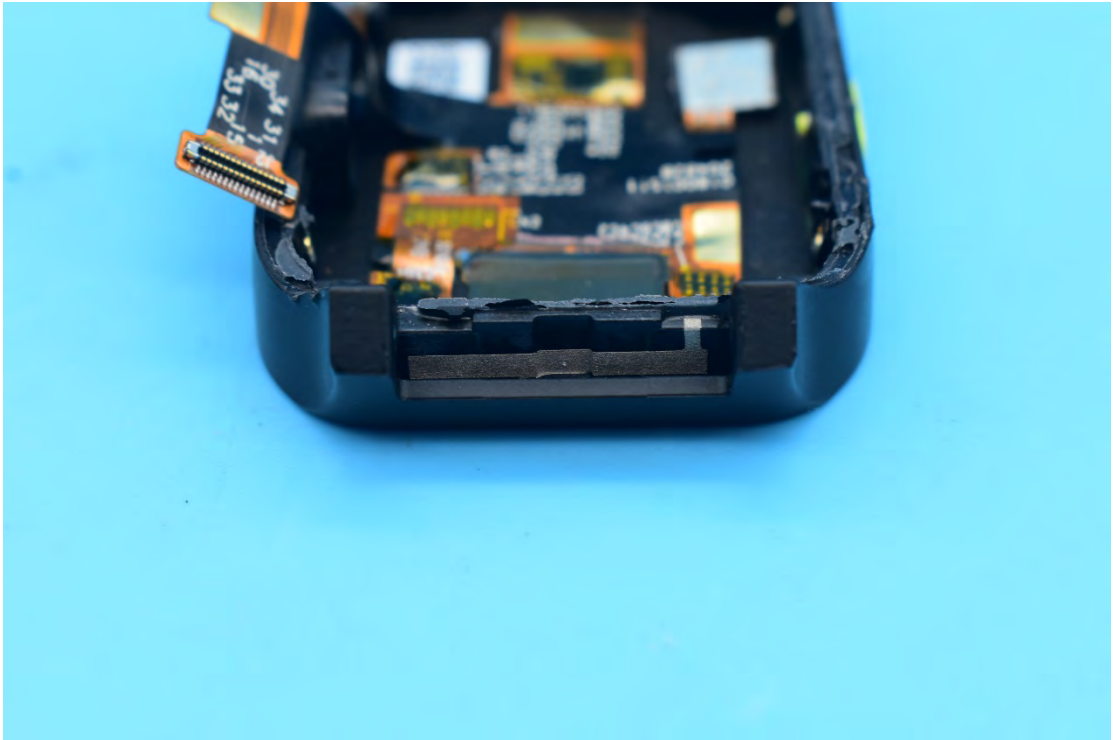

FCC ID:2ABGH-RC178LW

Internal Photos

1. EUT uncover view

2. Antenna view