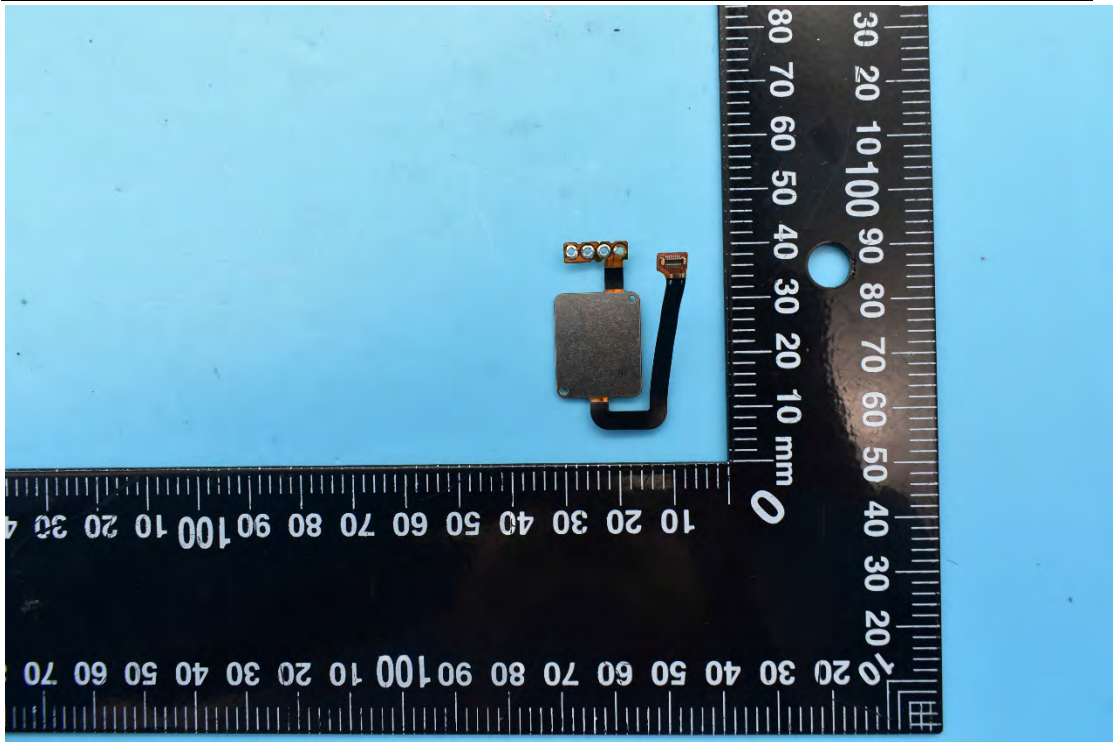

FCC ID:2ABGH-RC178LW

Internal Photos

1. EUT uncover view

2. Antenna view