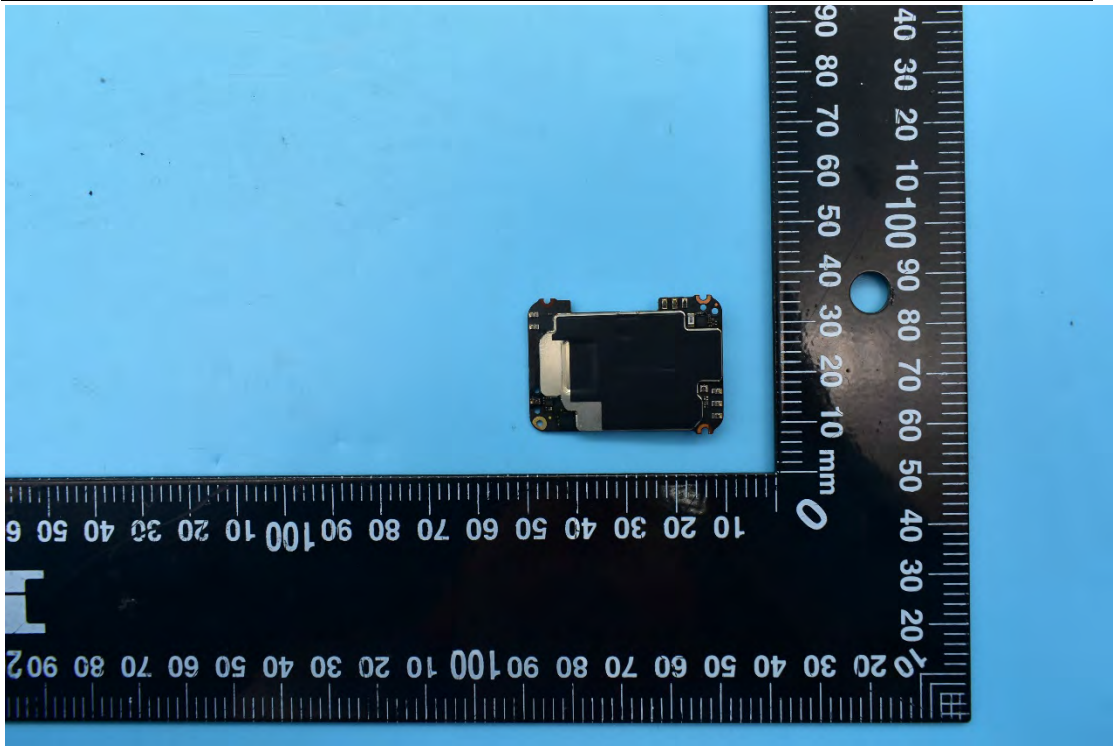

FCC ID:2ABGH-RC178LW

Internal Photos

1. EUT uncover view

2. Antenna view