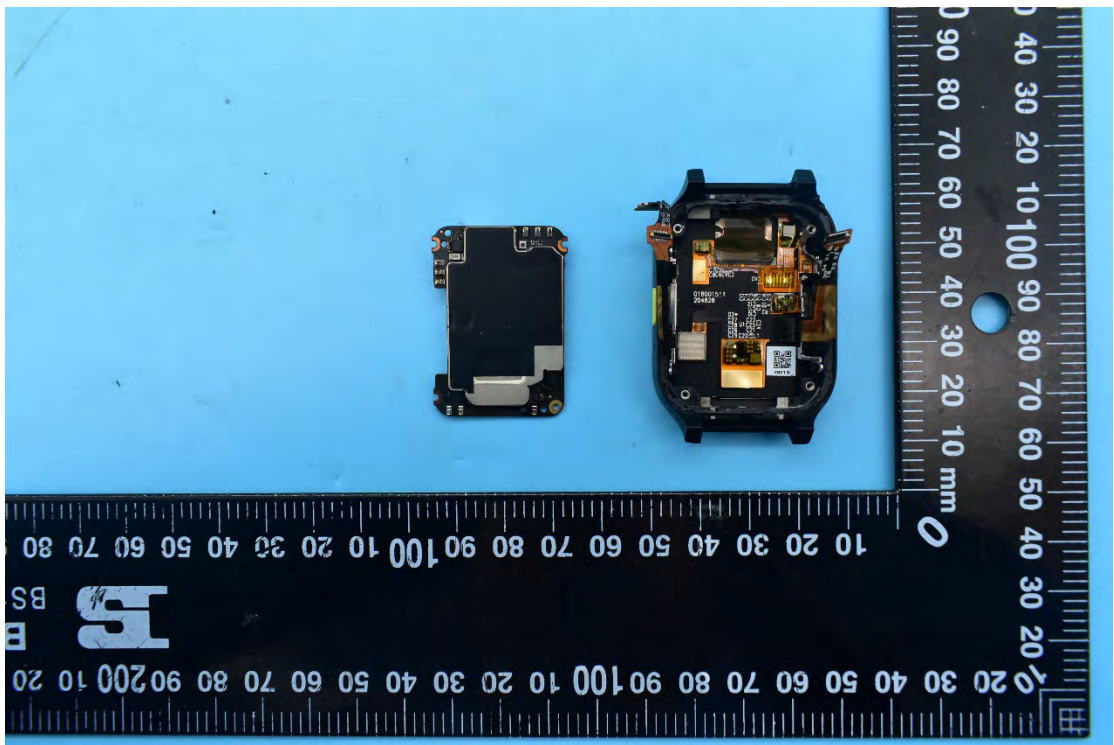

FCC ID:2ABGH-RC178LW

Internal Photos

1. EUT uncover view

2. Antenna view