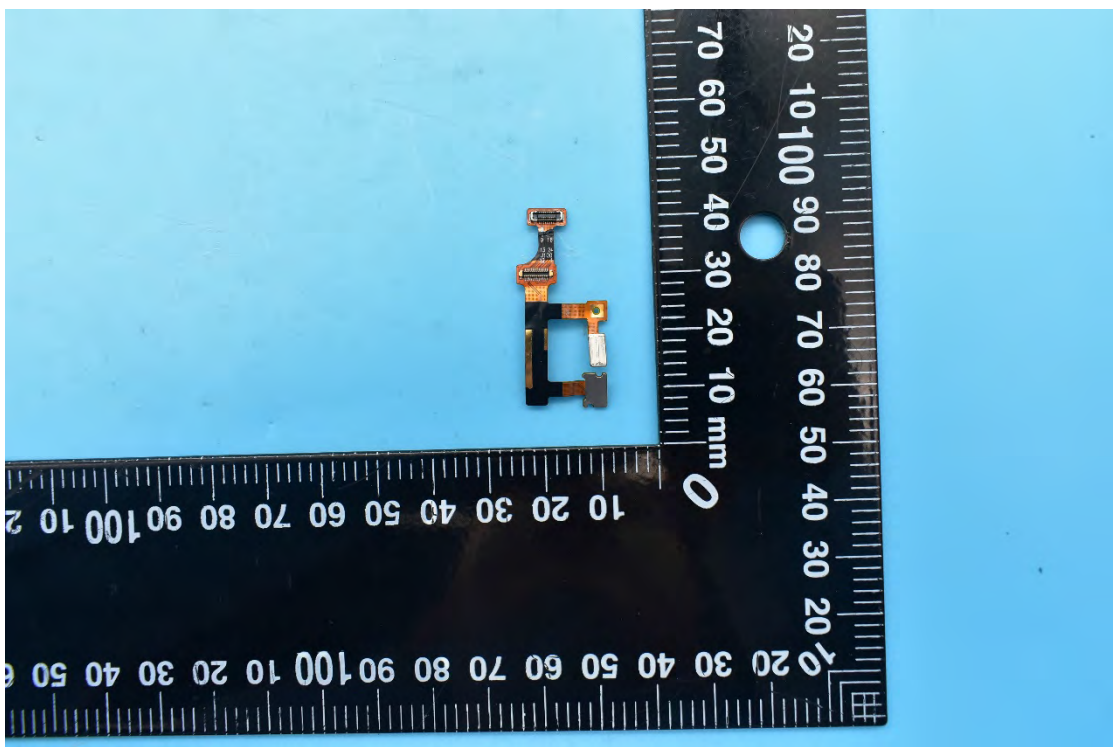

FCC ID:2ABGH-RC178LW

Internal Photos

1. EUT uncover view

2. Antenna view