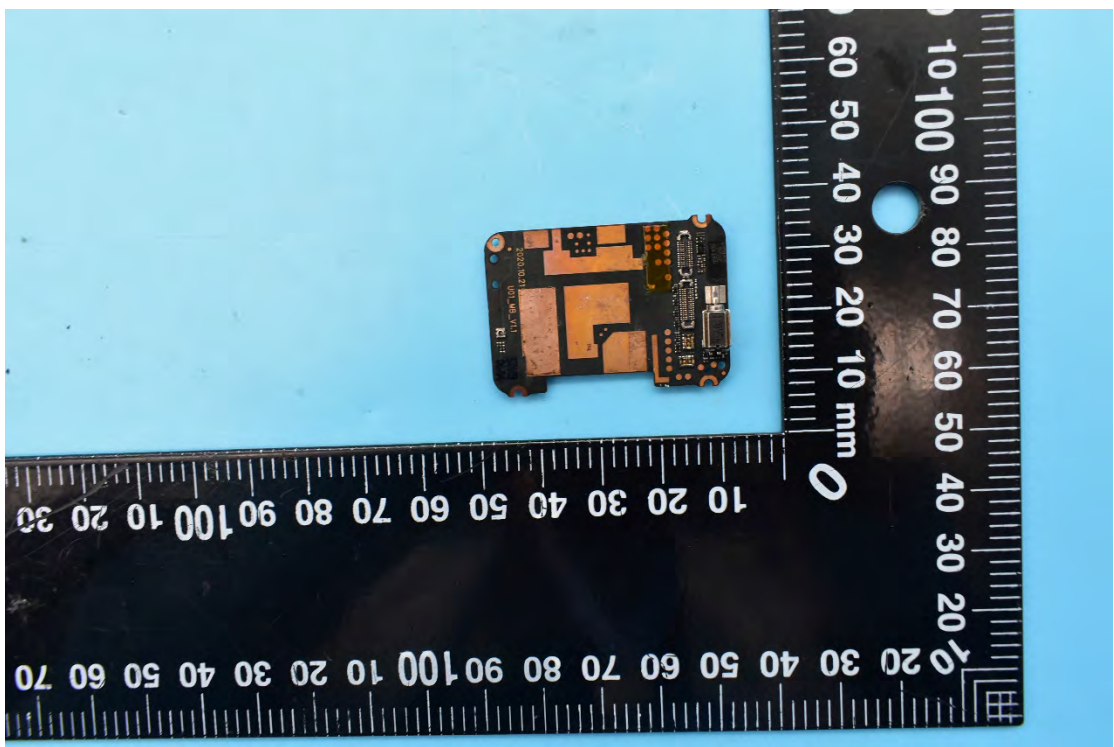

FCC ID:2ABGH-RC178LW

Internal Photos

1. EUT uncover view

2. Antenna view