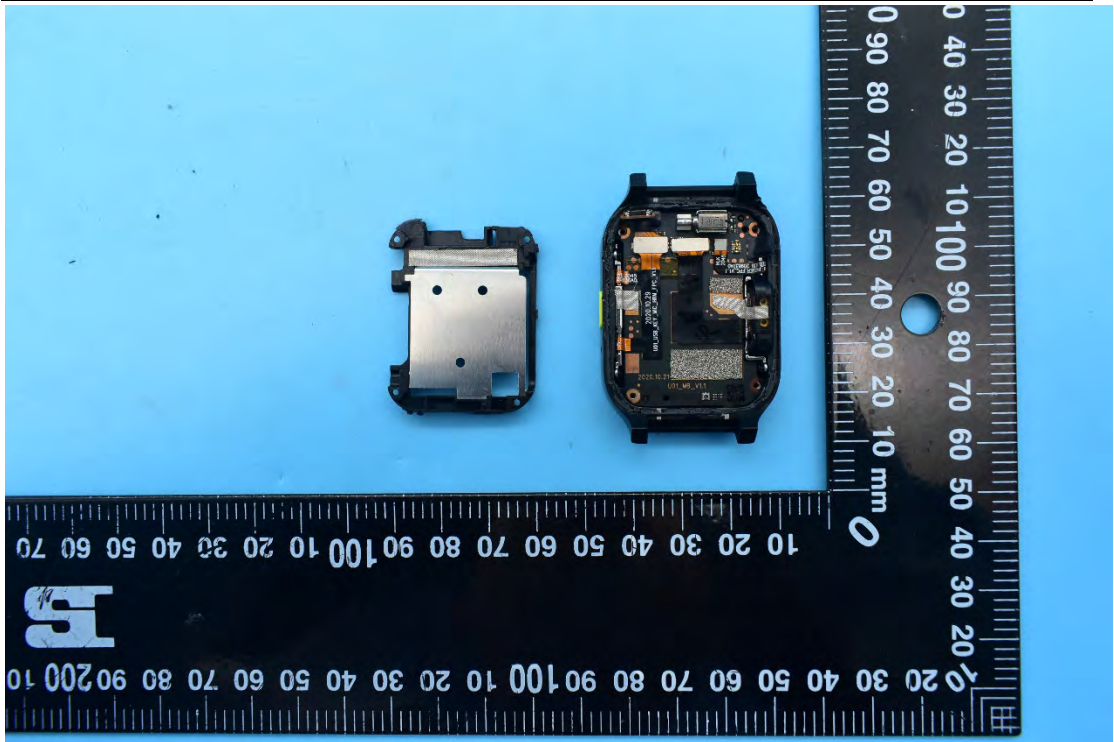

FCC ID:2ABGH-RC178LW

Internal Photos

1. EUT uncover view

2. Antenna view