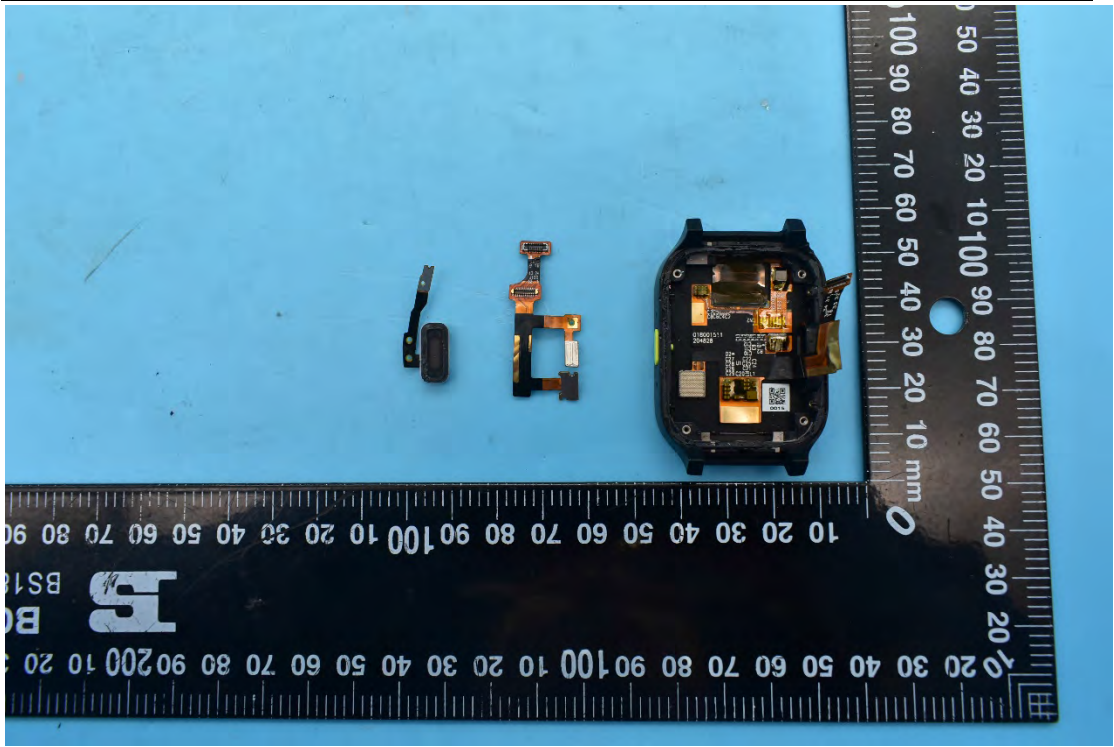

FCC ID:2ABGH-RC178LW

Internal Photos

1. EUT uncover view

2. Antenna view