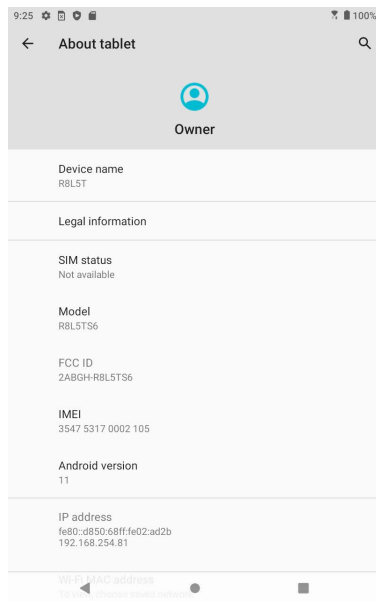

1. It is a E-Label.

2. Label Location, Settings > About tablet