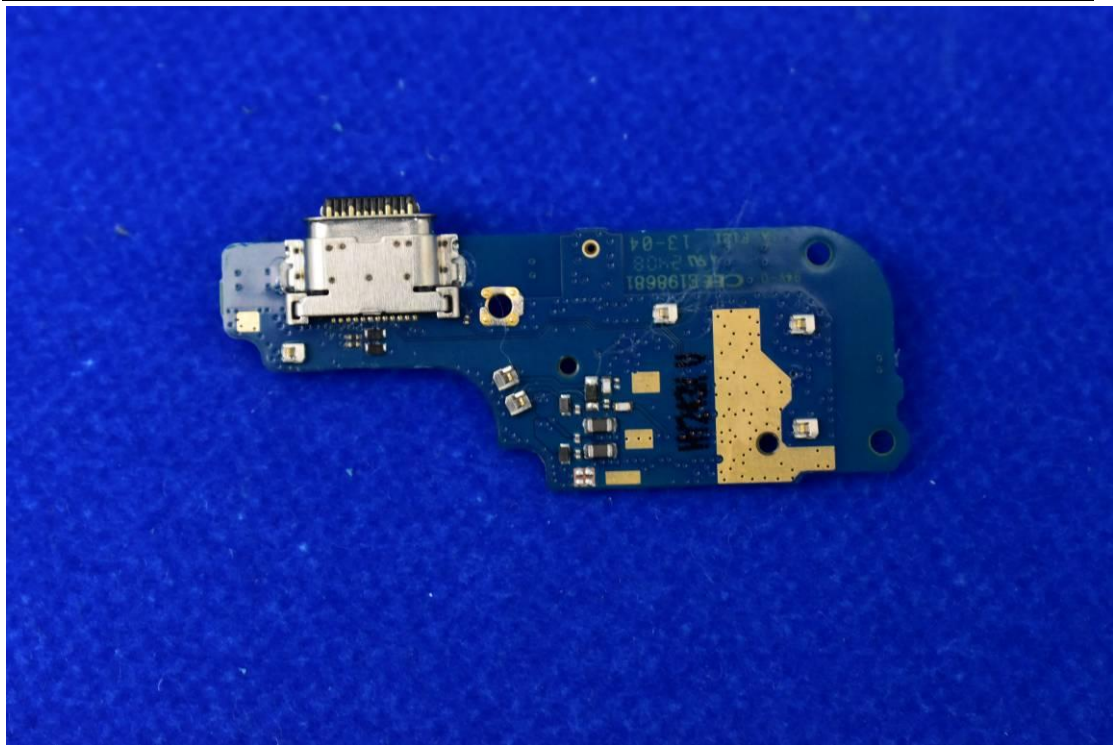

FCC ID: 2ABGH-R678L5SFP

Internal Photos

1. EUT uncover view

2. Antenna view