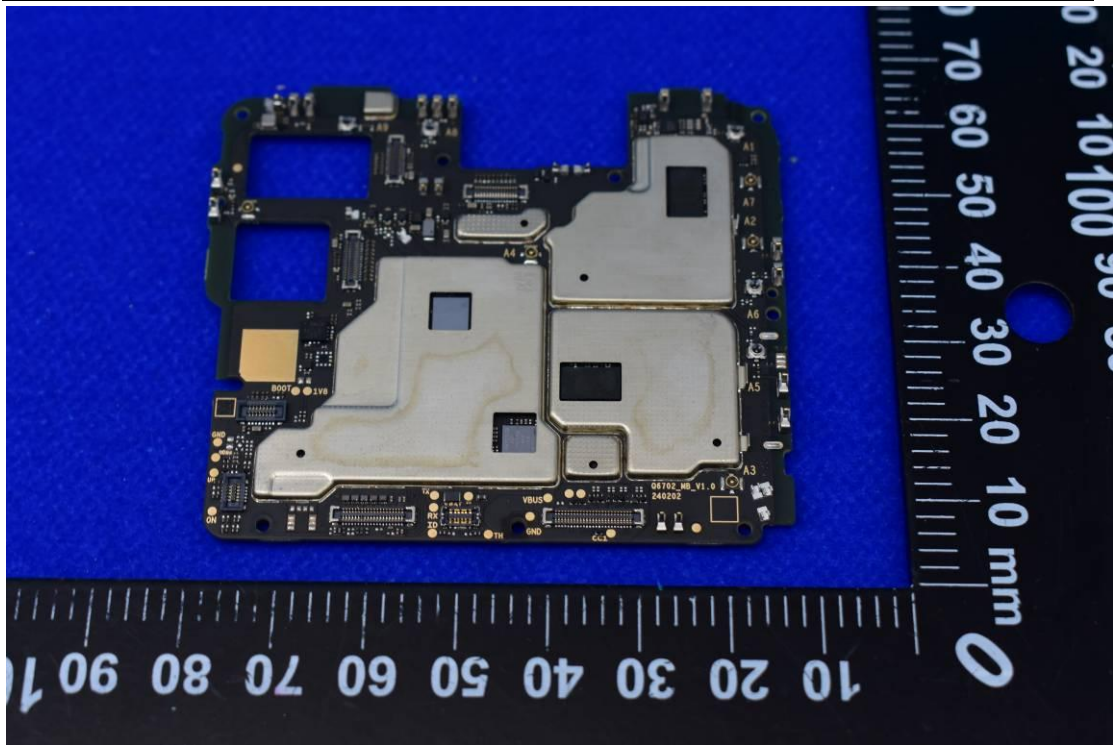

FCC ID: 2ABGH-R678L5SFP

Internal Photos

1. EUT uncover view

2. Antenna view