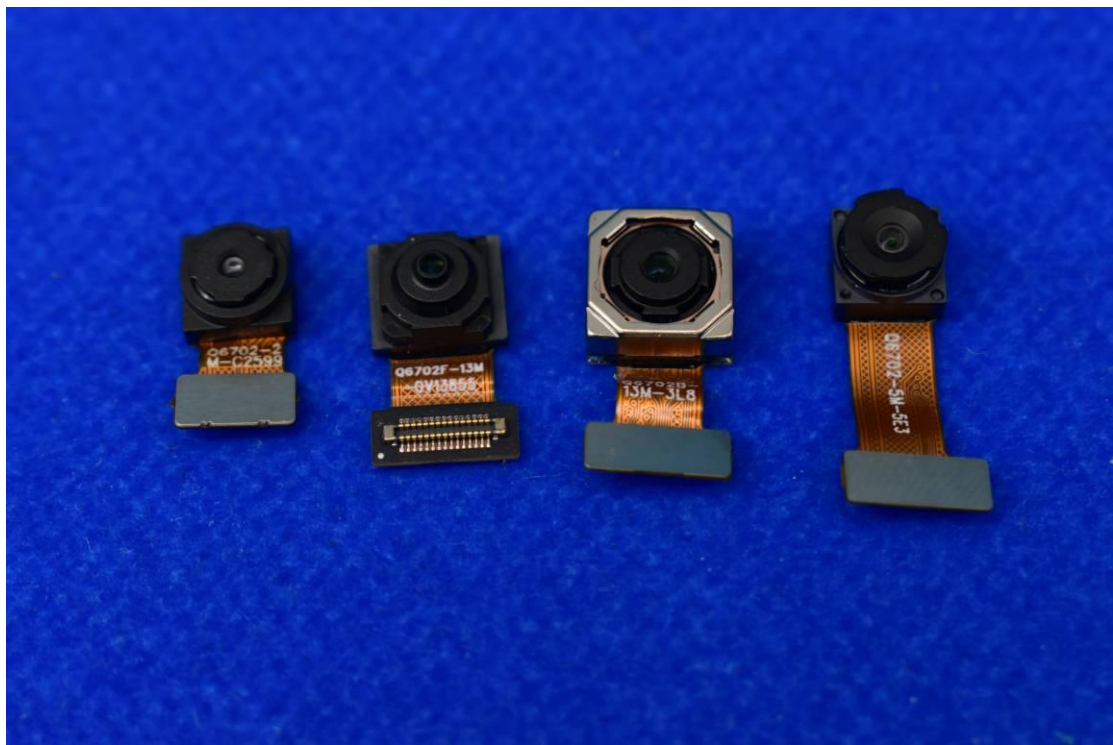

FCC ID: 2ABGH-R678L5SFP

Internal Photos

1. EUT uncover view

2. Antenna view