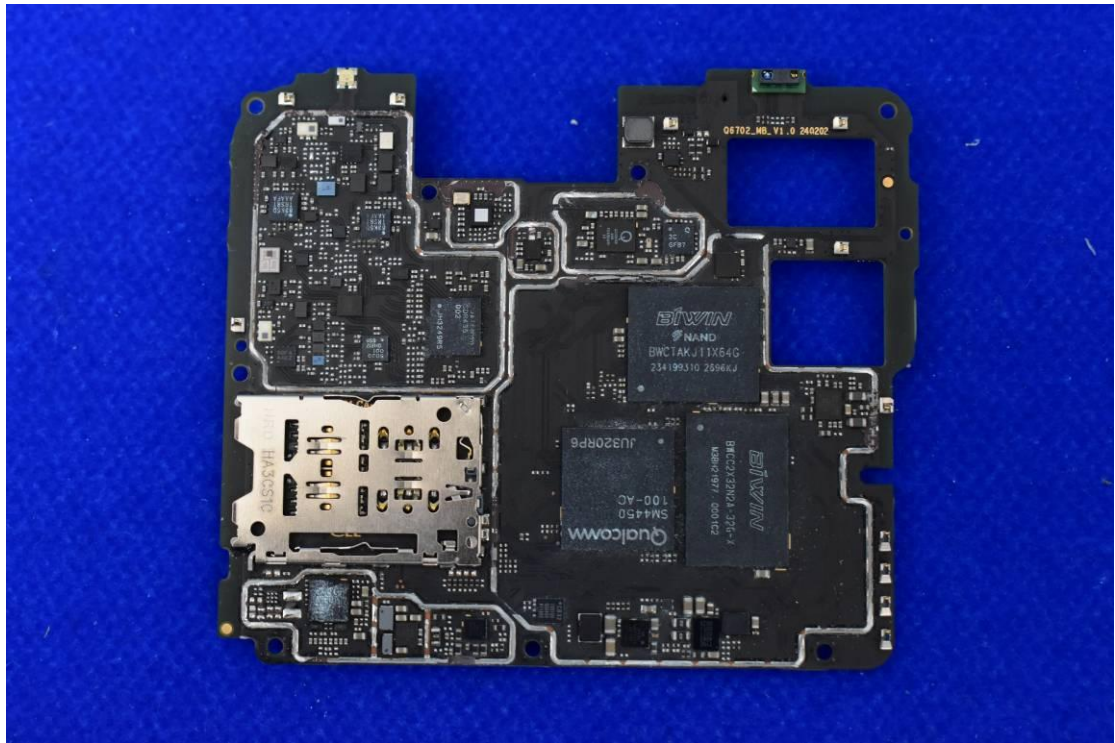

FCC ID: 2ABGH-R678L5SFP

Internal Photos

1. EUT uncover view

2. Antenna view