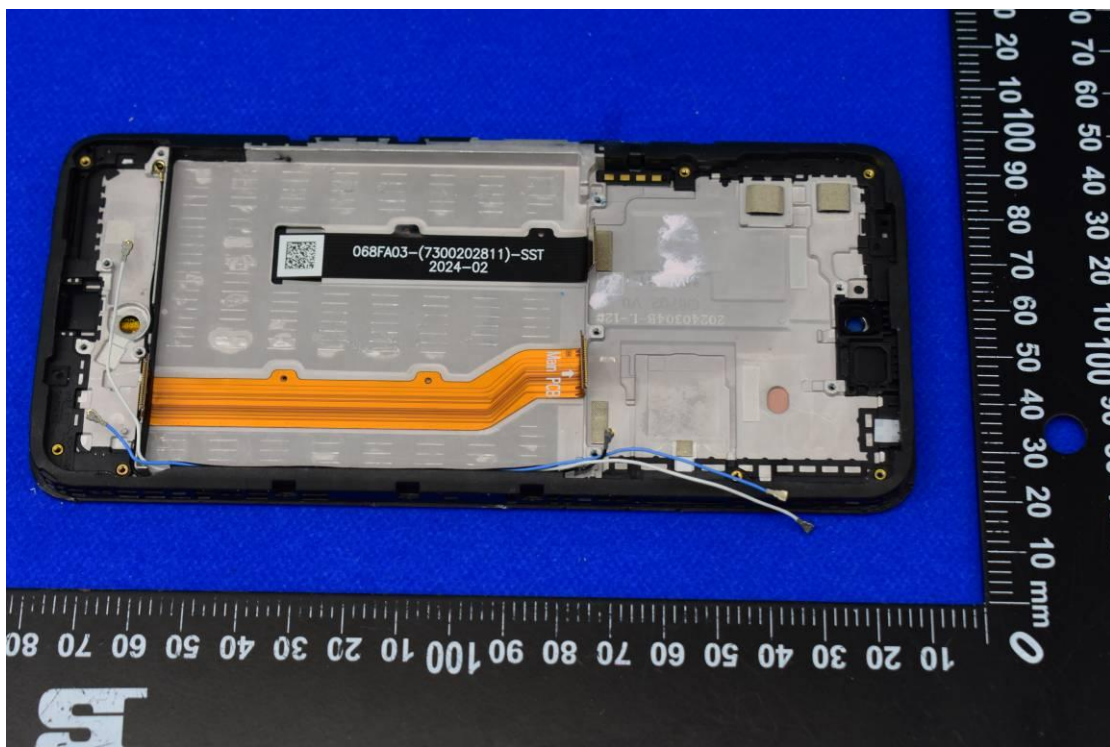

FCC ID: 2ABGH-R678L5SFP

Internal Photos

1. EUT uncover view

2. Antenna view