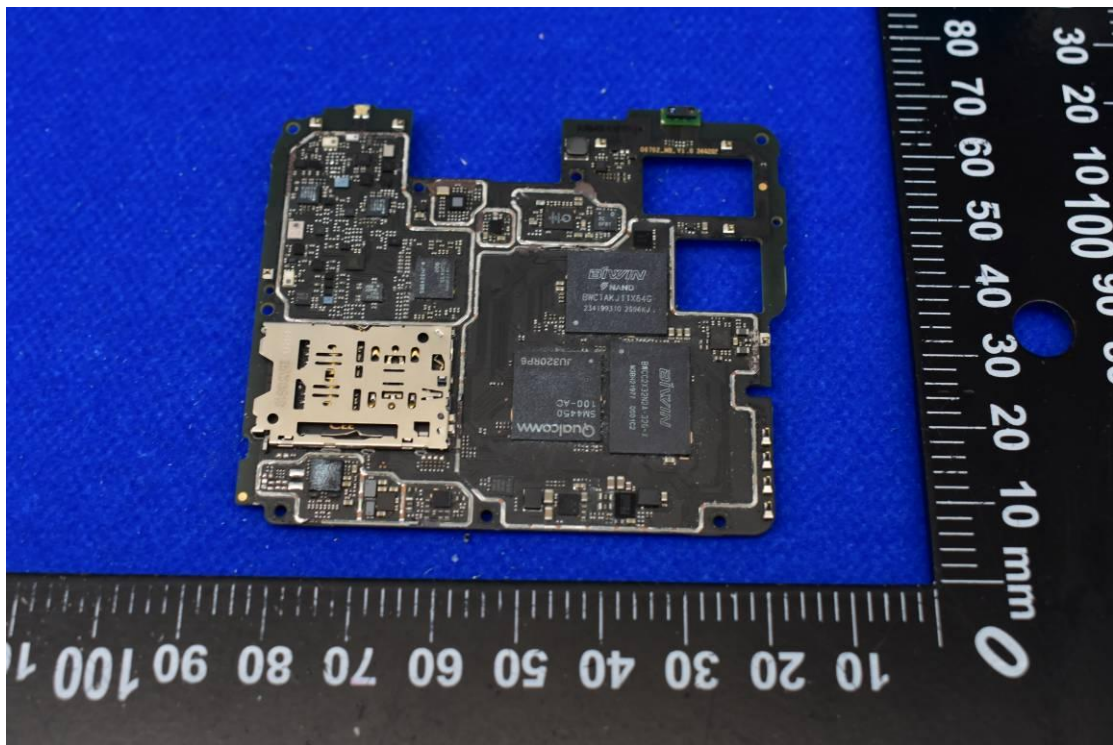

FCC ID: 2ABGH-R678L5SFP

Internal Photos

1. EUT uncover view

2. Antenna view