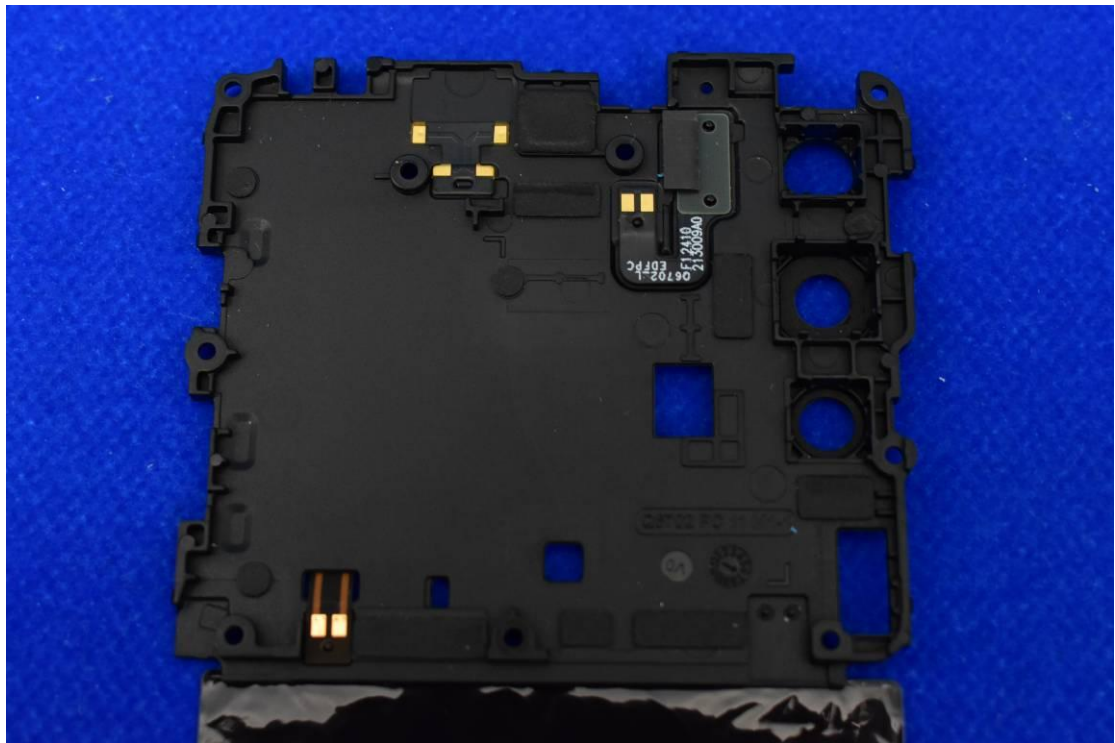

FCC ID: 2ABGH-R678L5SFP

Internal Photos

1. EUT uncover view

2. Antenna view