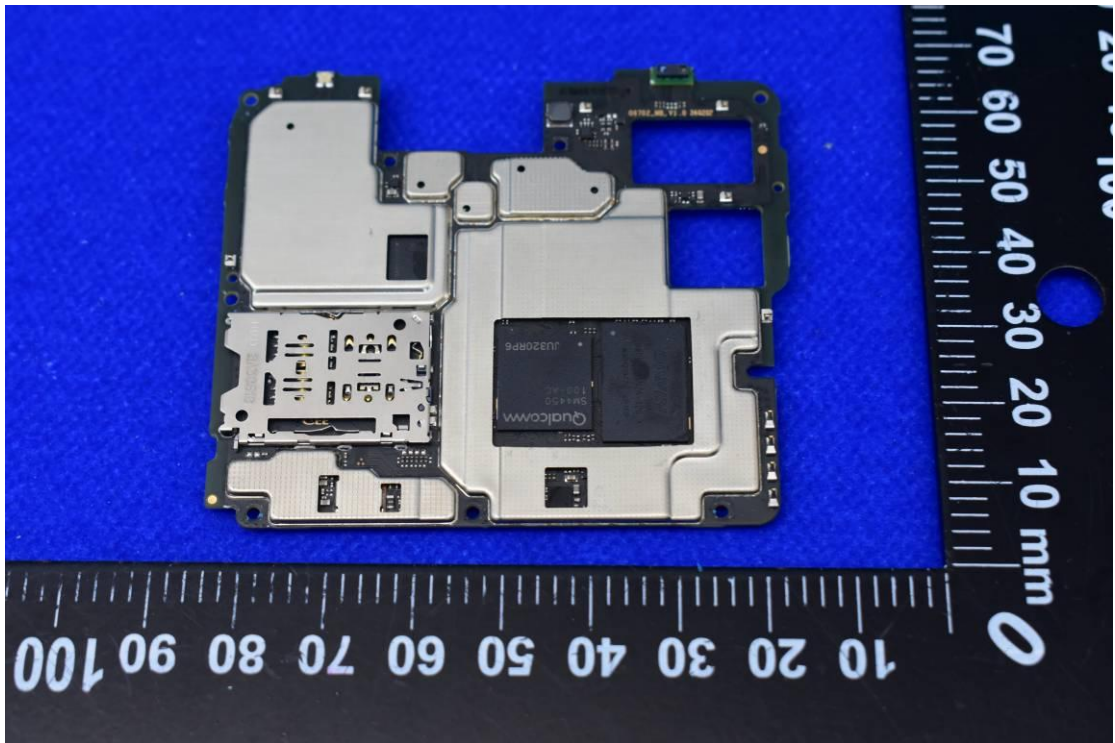

FCC ID: 2ABGH-R678L5SFP

Internal Photos

1. EUT uncover view

2. Antenna view