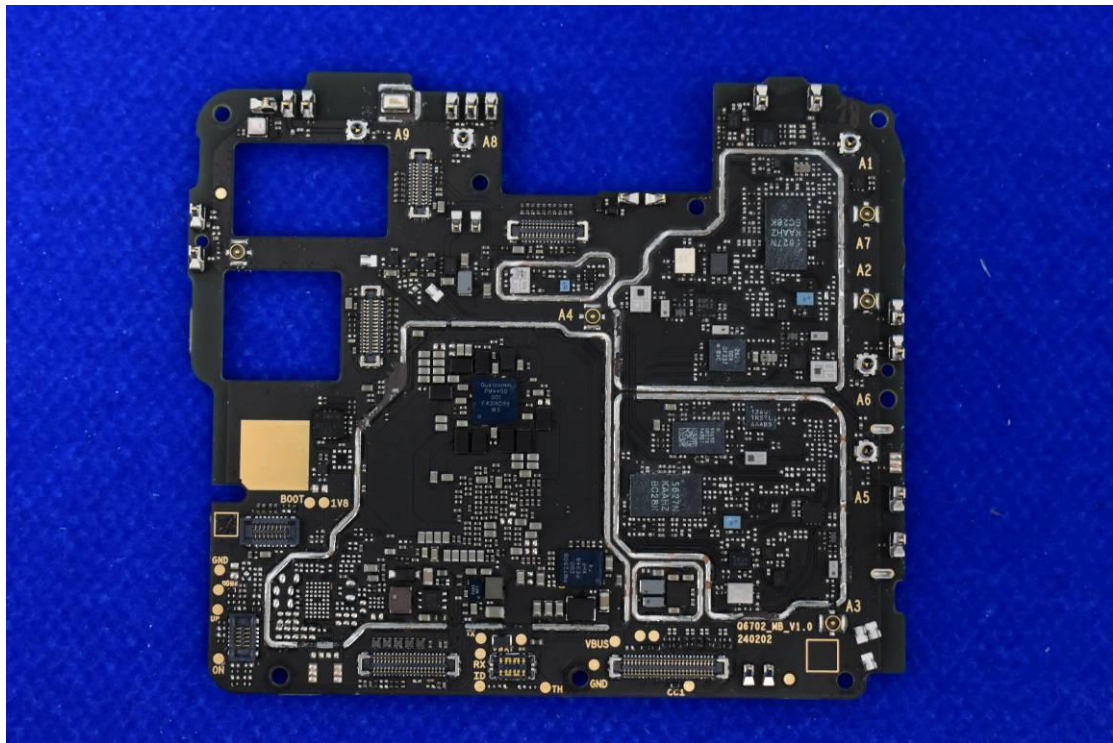

FCC ID: 2ABGH-R678L5SFP

Internal Photos

1. EUT uncover view

2. Antenna view