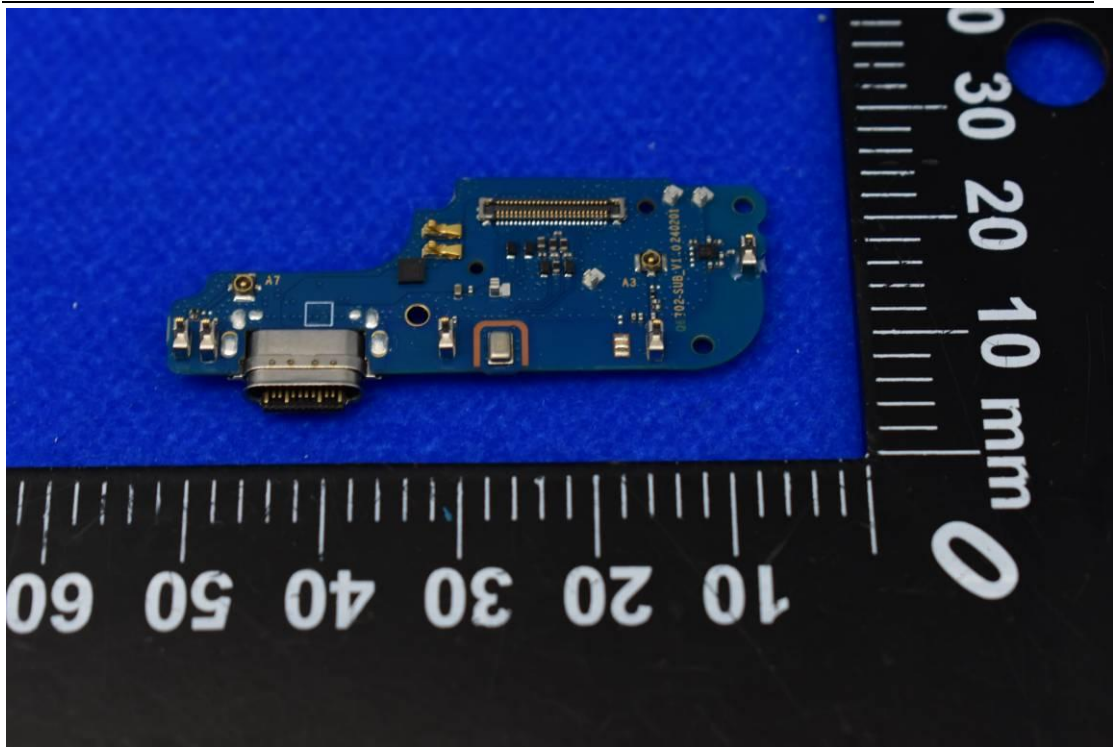

FCC ID: 2ABGH-R678L5SFP

Internal Photos

1. EUT uncover view

2. Antenna view