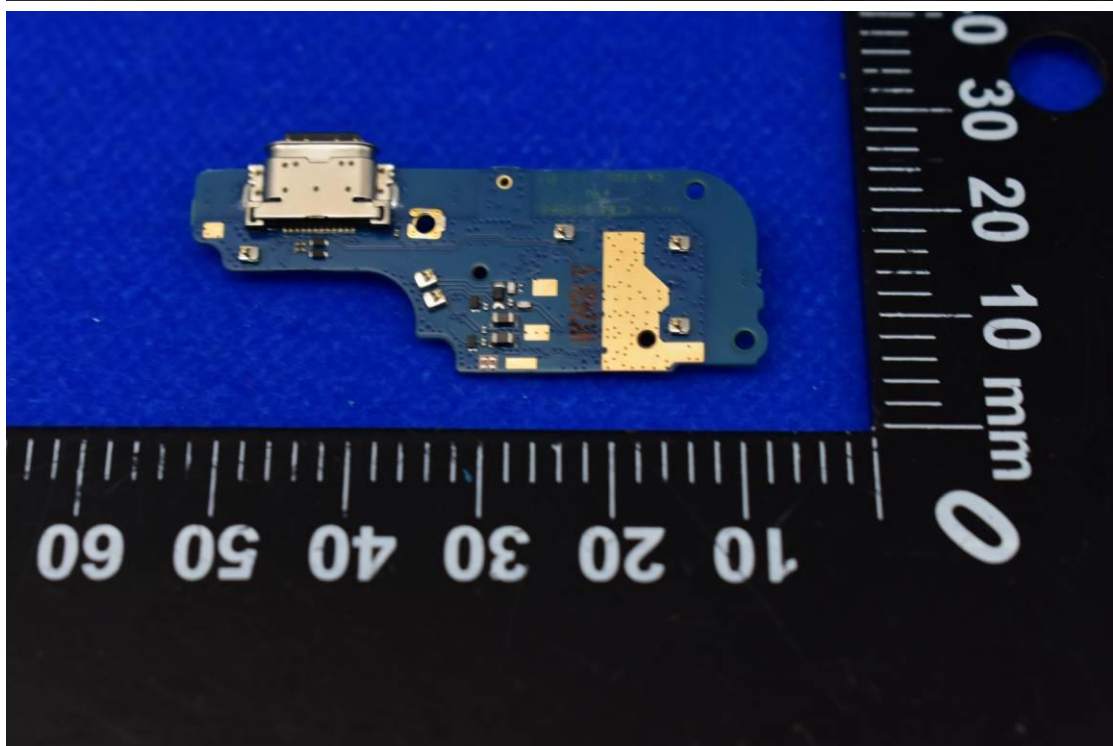

FCC ID: 2ABGH-R678L5SFP

Internal Photos

1. EUT uncover view

2. Antenna view