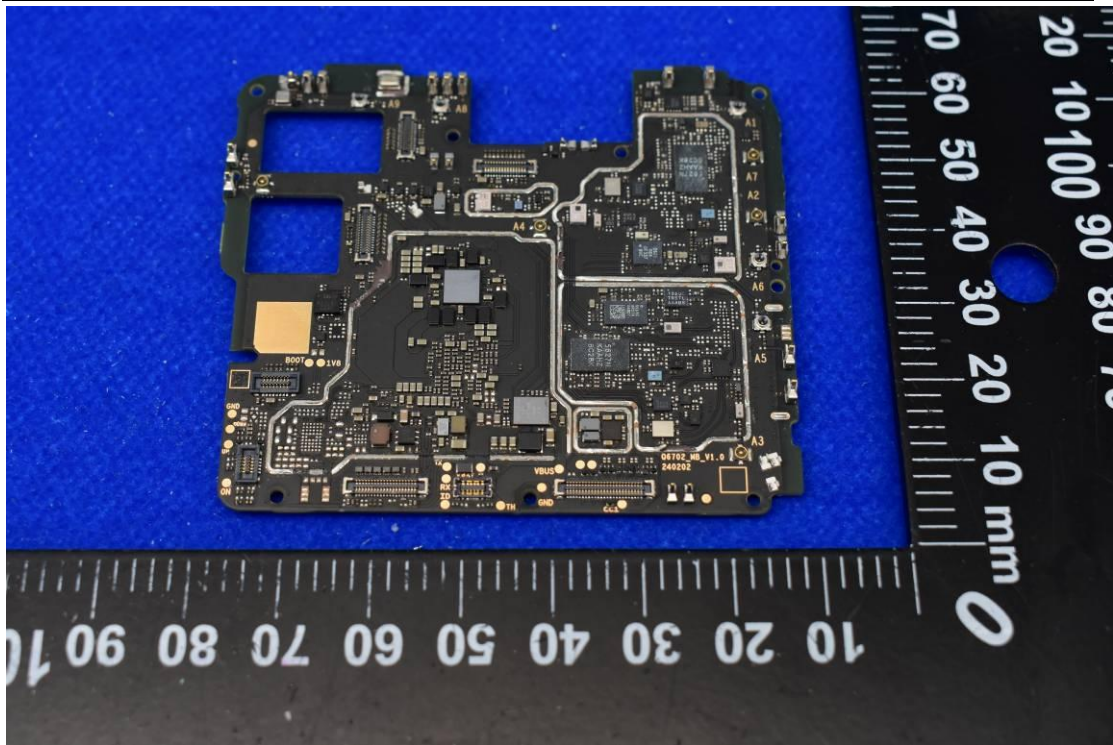

FCC ID: 2ABGH-R678L5SFP

Internal Photos

1. EUT uncover view

2. Antenna view