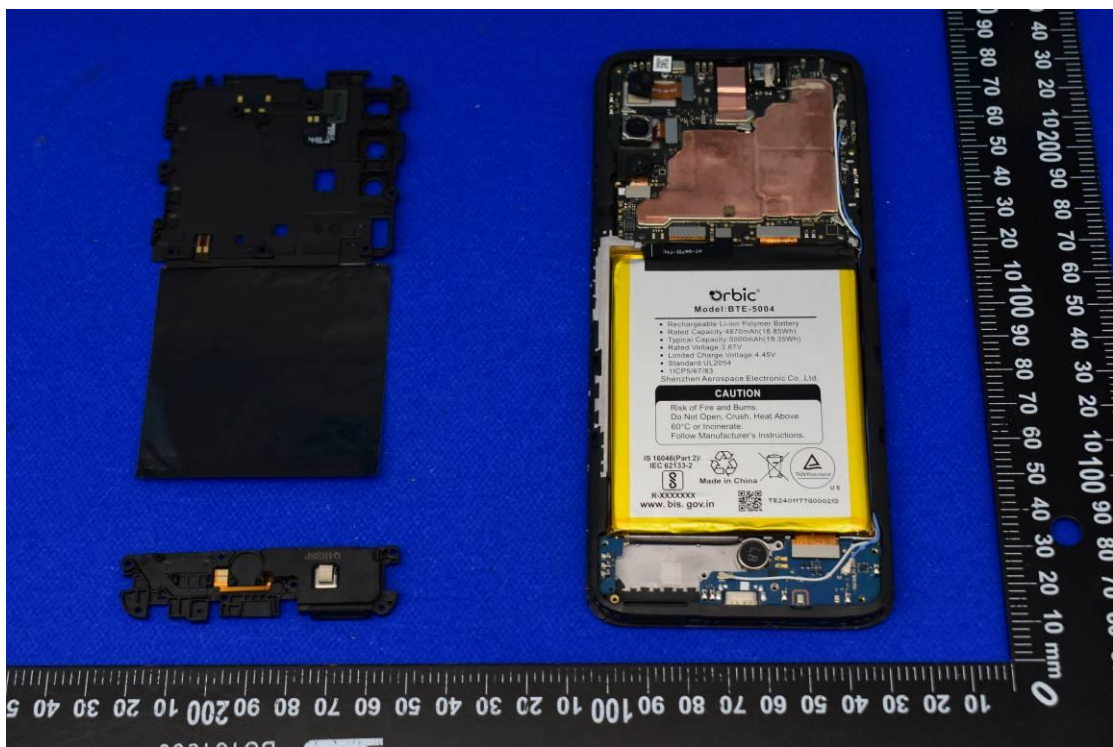

FCC ID: 2ABGH-R678L5SFP

Internal Photos

1. EUT uncover view

2. Antenna view