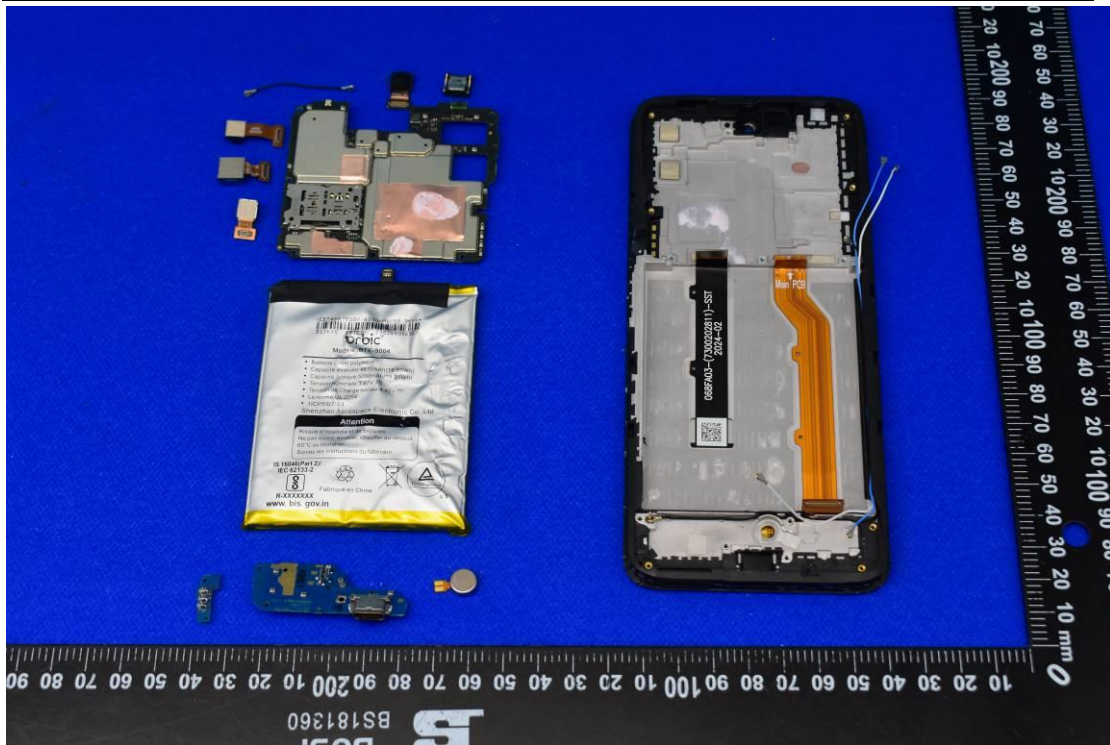

FCC ID: 2ABGH-R678L5SFP

Internal Photos

1. EUT uncover view

2. Antenna view