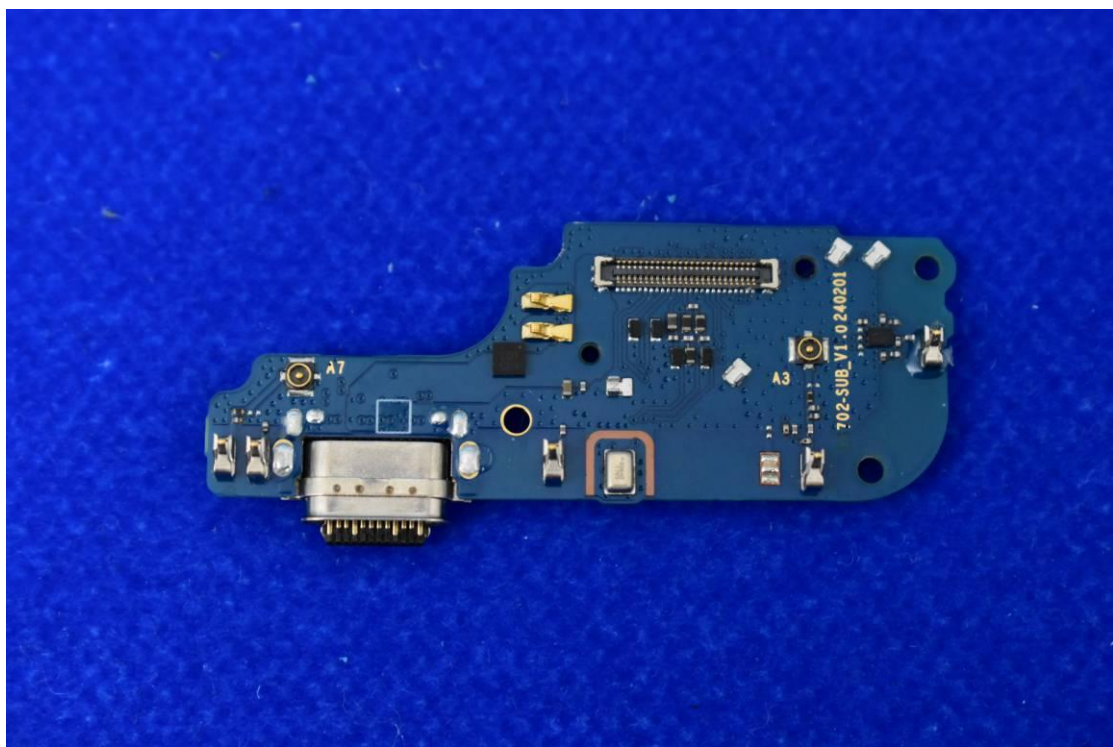

FCC ID: 2ABGH-R678L5SFP

Internal Photos

1. EUT uncover view

2. Antenna view