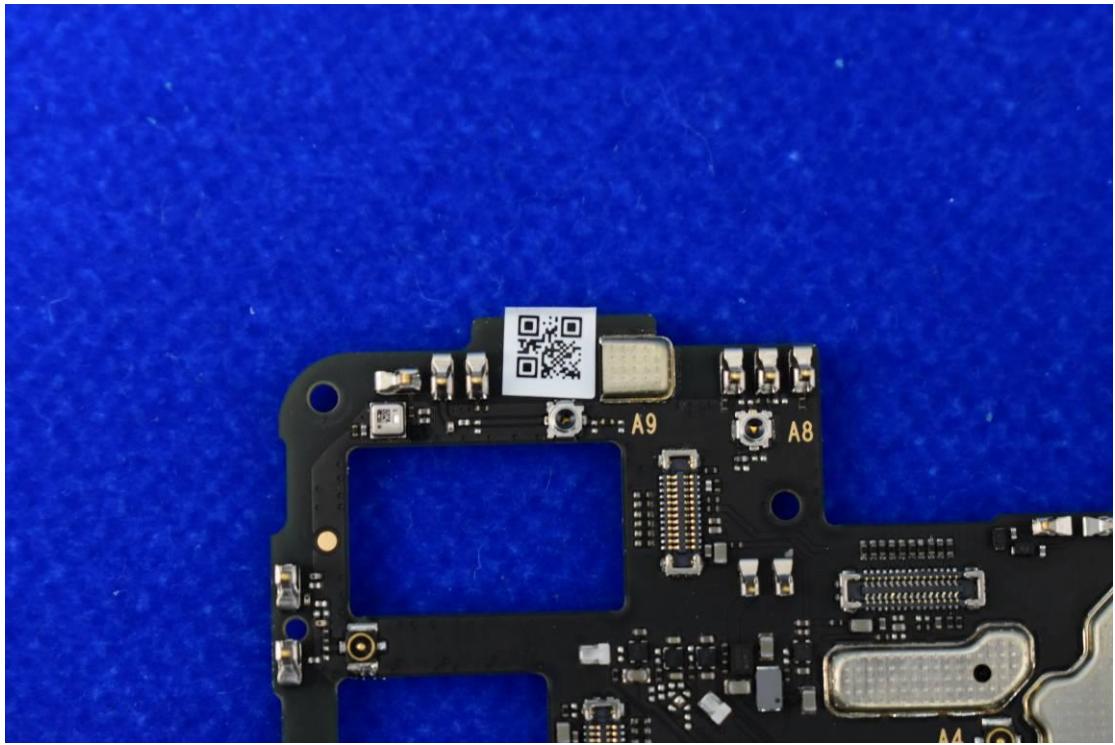

FCC ID: 2ABGH-R678L5SFP

Internal Photos

1. EUT uncover view

2. Antenna view