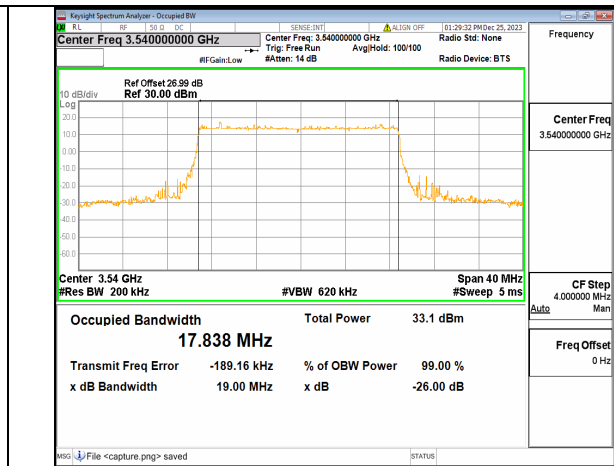

n77(3450-3550MHz) 20M DFT-s-OFDM QPSK Outer_Full High