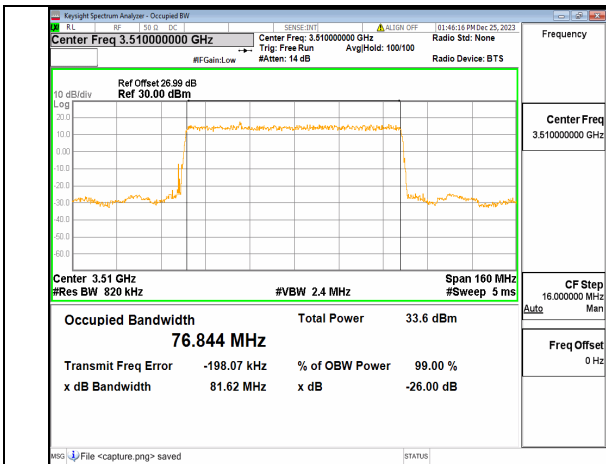

n77(3450-3550MHz) 80M DFT-s-OFDM 16QAM Outer_Full Mid

n77(3450-3550MHz) 80M DFT-s-OFDM 64QAM Outer_Full Mid

n77(3450-3550MHz) 80M DFT-s-OFDM 256QAM Outer_Full Mid

n77(3450-3550MHz) 80M CP-OFDM QPSK Outer_Full Mid