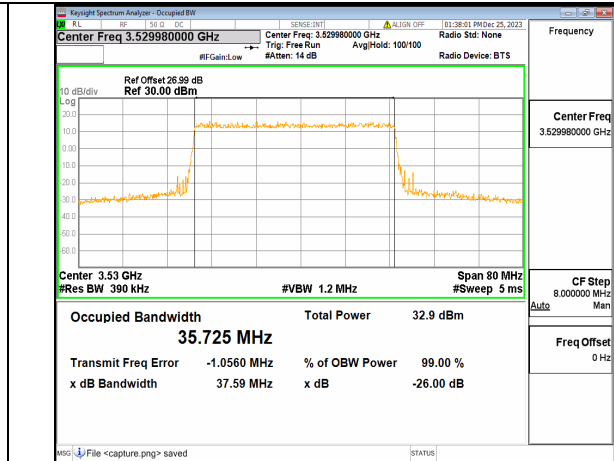

n77(3450-3550MHz) 40M DFT-s-OFDM QPSK Outer_Full High