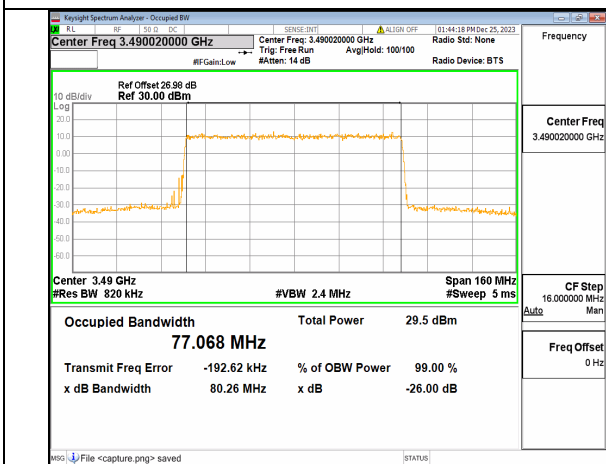

n77(3450-3550MHz) 80M DFT-s-OFDM BPSK Outer_Full Low

n77(3450-3550MHz) 80M DFT-s-OFDM QPSK Outer_Full Low

n77(3450-3550MHz) 80M DFT-s-OFDM 16QAM Outer_Full Low

n77(3450-3550MHz) 80M DFT-s-OFDM 64QAM Outer_Full Low