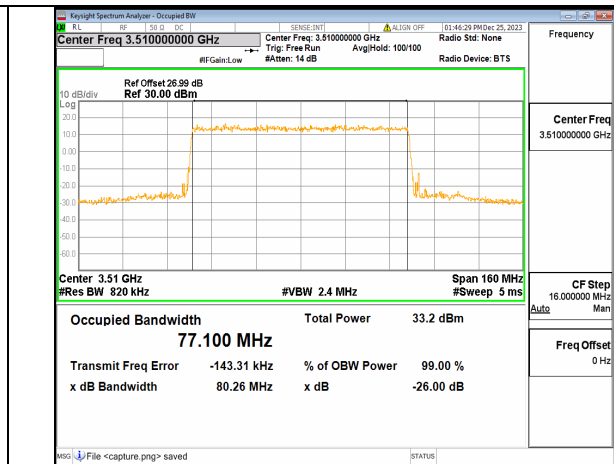

n77(3450-3550MHz) 80M DFT-s-OFDM QPSK Outer_Full High