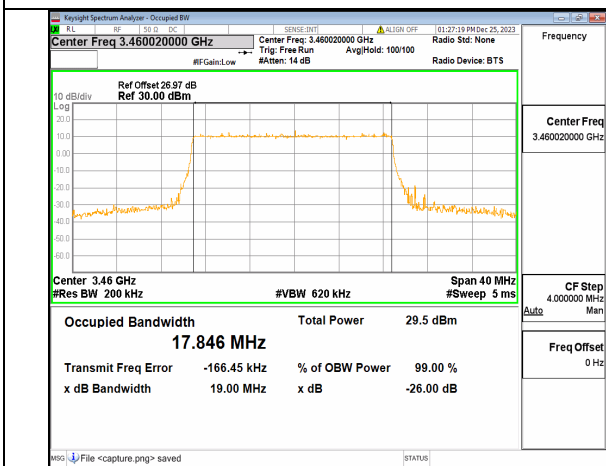

n77(3450-3550MHz) 20M DFT-s-OFDM BPSK Outer_Full Low

n77(3450-3550MHz) 20M DFT-s-OFDM QPSK Outer_Full Low

n77(3450-3550MHz) 20M DFT-s-OFDM 16QAM Outer_Full Low

n77(3450-3550MHz) 20M DFT-s-OFDM 64QAM Outer_Full Low