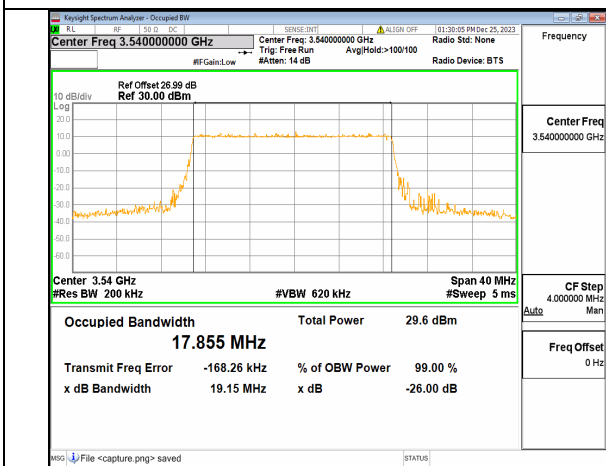

n77(3450-3550MHz) 20M DFT-s-OFDM BPSK Outer_Full High

n77(3450-3550MHz) 20M DFT-s-OFDM QPSK Outer_Full High

n77(3450-3550MHz) 20M DFT-s-OFDM 16QAM Outer_Full High

n77(3450-3550MHz) 20M DFT-s-OFDM 64QAM Outer_Full High