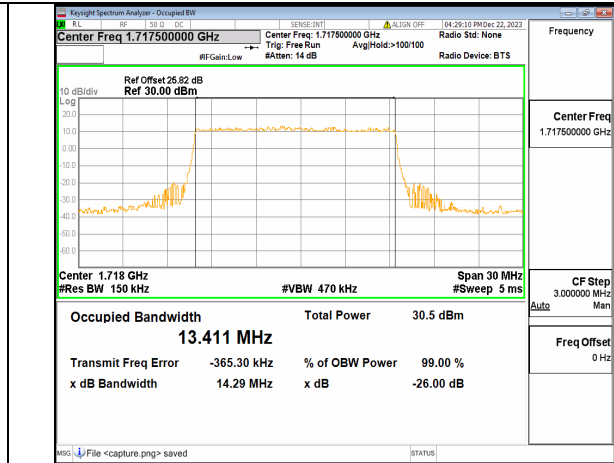

n66 15M DFT-s-OFDM QPSK Outer_Full Low