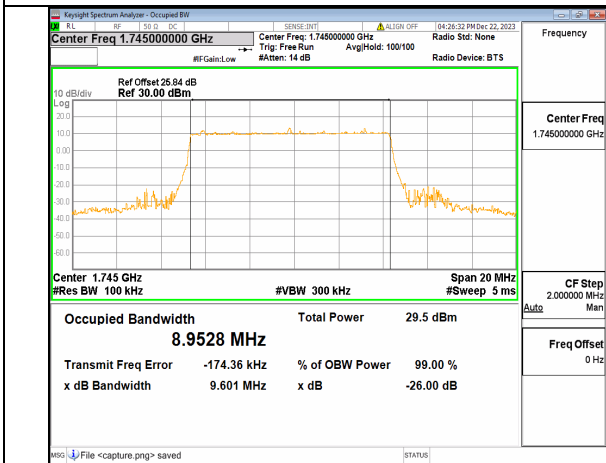

n66 10M DFT-s-OFDM BPSK Outer_Full Mid

n66 10M DFT-s-OFDM QPSK Outer_Full Mid

n66 10M DFT-s-OFDM 16QAM Outer_Full Mid

n66 10M DFT-s-OFDM 64QAM Outer_Full Mid

n66 10M DFT-s-OFDM 256QAM Outer_Full Mid

n66 10M CP-OFDM QPSK Outer_Full Mid