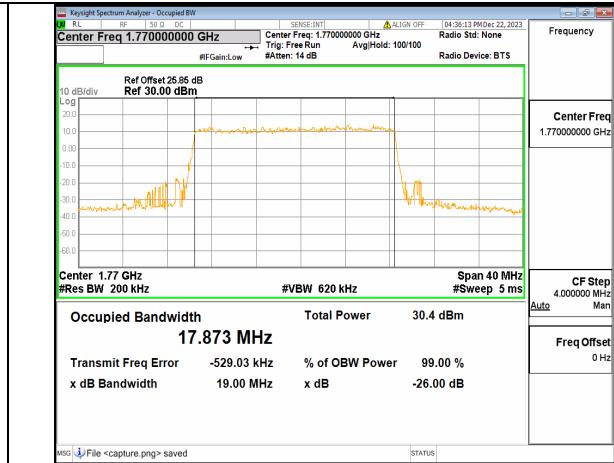

n66 20M DFT-s-OFDM QPSK Outer_Full High