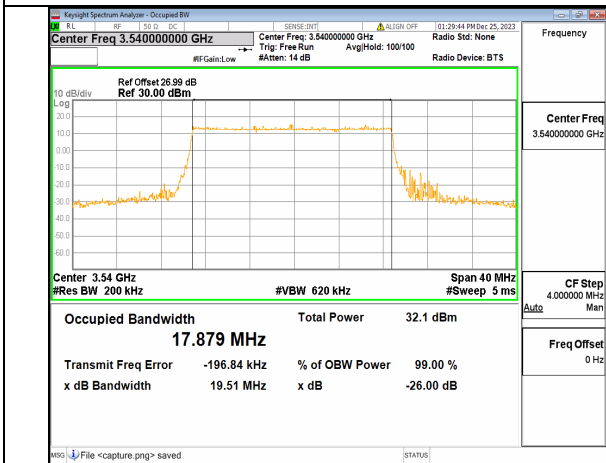

n77(3450-3550MHz) 20M DFT-s-OFDM 16QAM Outer_Full High