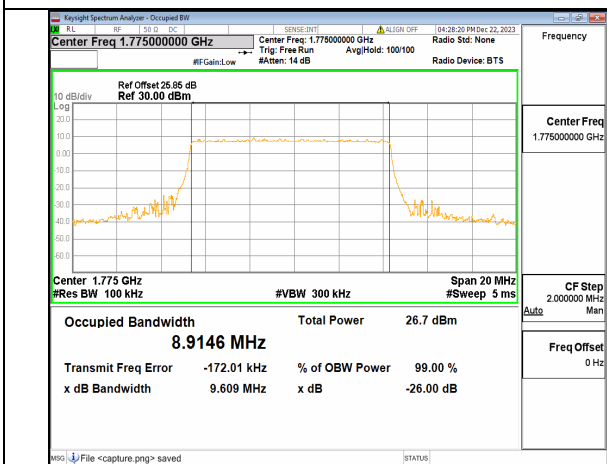

n66 10M DFT-s-OFDM BPSK Outer_Full High

n66 10M DFT-s-OFDM QPSK Outer_Full High

n66 10M DFT-s-OFDM 16QAM Outer_Full High

n66 10M DFT-s-OFDM 64QAM Outer_Full High

n66 10M DFT-s-OFDM 256QAM Outer_Full High

n66 10M CP-OFDM QPSK Outer_Full High