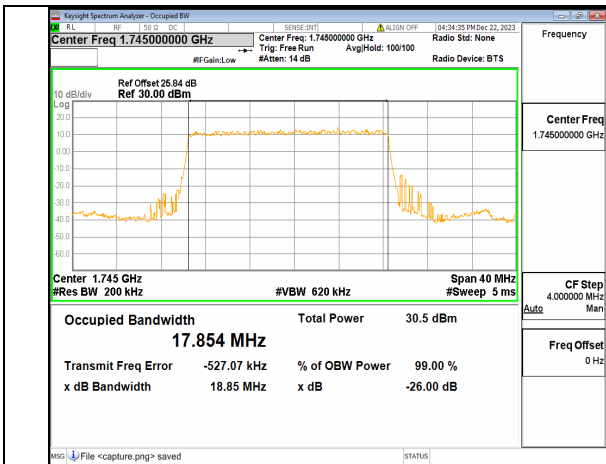

n66 20M DFT-s-OFDM BPSK Outer_Full Low

n66 20M DFT-s-OFDM QPSK Outer_Full Low

n66 20M DFT-s-OFDM 16QAM Outer_Full Low

n66 20M DFT-s-OFDM 64QAM Outer_Full Low

n66 20M DFT-s-OFDM 256QAM Outer_Full Low

n66 20M CP-OFDM QPSK Outer_Full Low