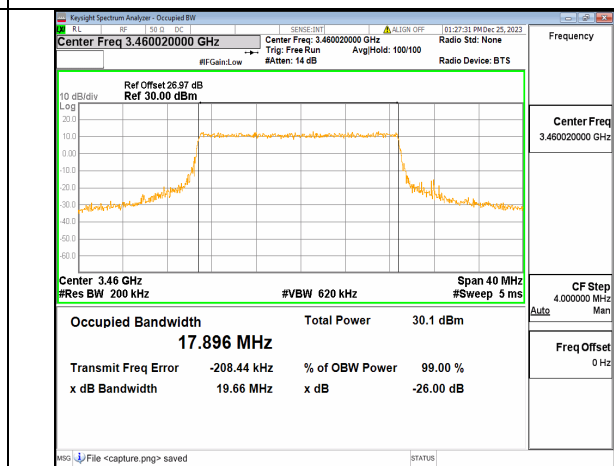

n77(3450-3550MHz) 20M CP-OFDM QPSK Outer_Full Low