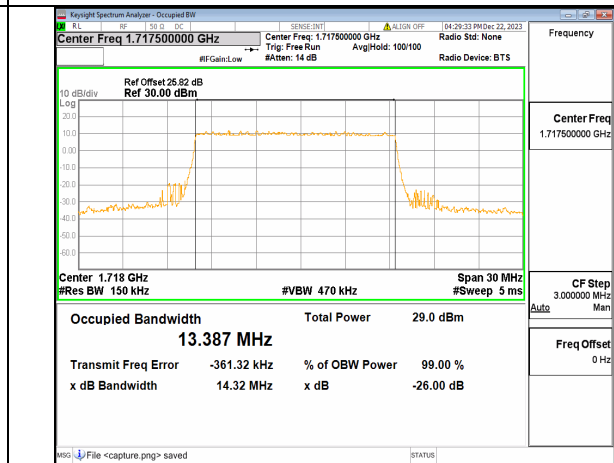

n66 15M DFT-s-OFDM 64QAM Outer_Full Low