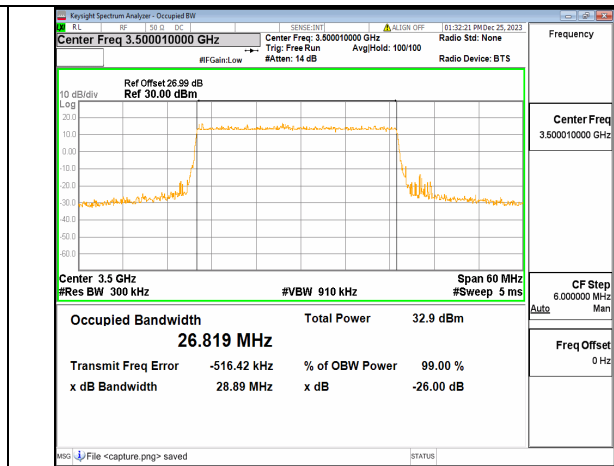

n77(3450-3550MHz) 30M DFT-s-OFDM QPSK Outer_Full Mid