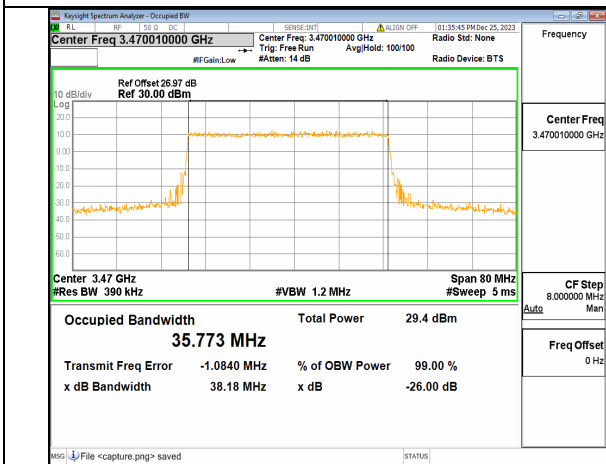

n77(3450-3550MHz) 40M DFT-s-OFDM BPSK Outer_Full Low

n77(3450-3550MHz) 40M DFT-s-OFDM QPSK Outer_Full Low

n77(3450-3550MHz) 40M DFT-s-OFDM 16QAM Outer_Full Low

n77(3450-3550MHz) 40M DFT-s-OFDM 64QAM Outer_Full Low