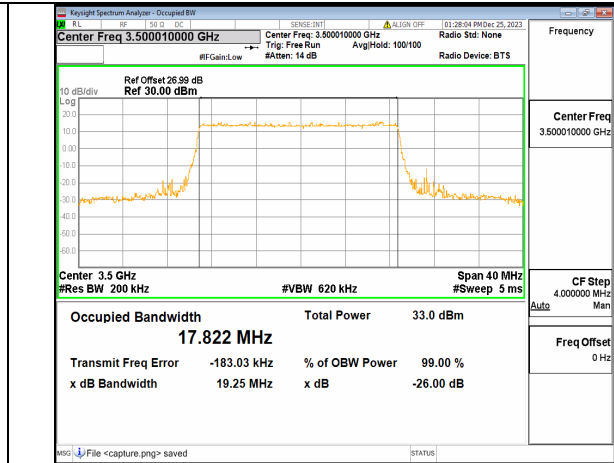

n77(3450-3550MHz) 20M DFT-s-OFDM QPSK Outer_Full Mid