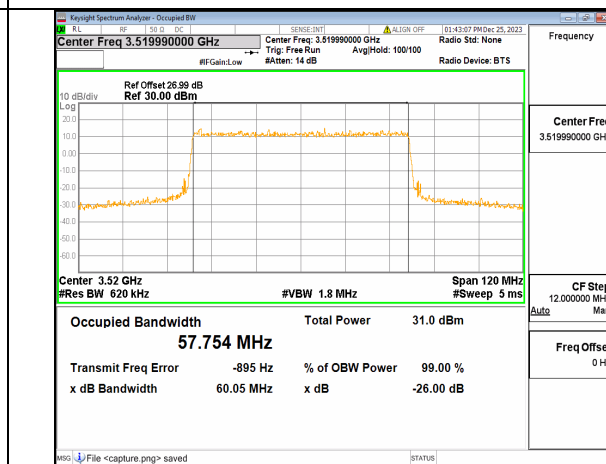

n77(3450-3550MHz) 60M CP-OFDM QPSK Outer_Full High