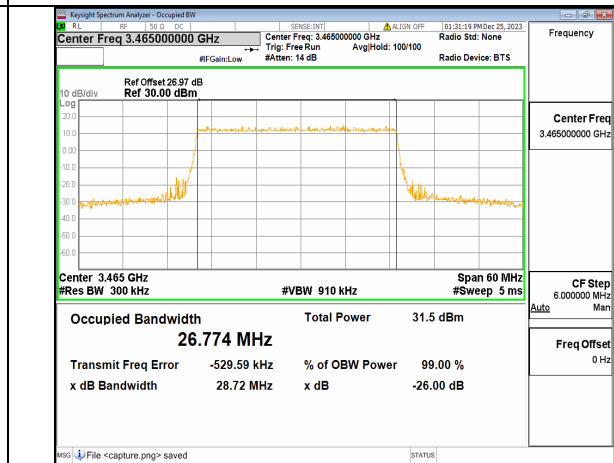

n77(3450-3550MHz) 30M DFT-s-OFDM 64QAM Outer_Full Low