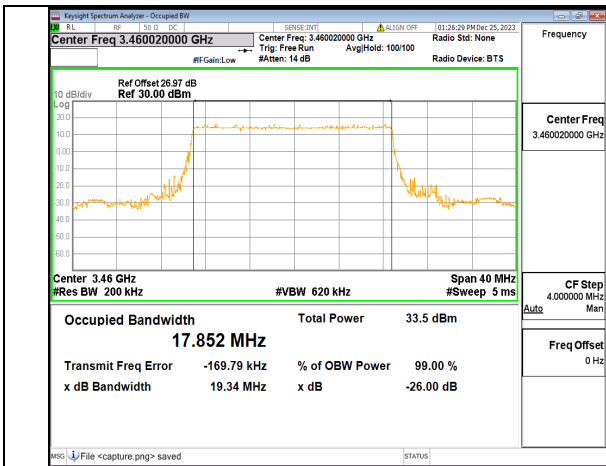

n77(3450-3550MHz) 20M DFT-s-OFDM BPSK Outer_Full Low