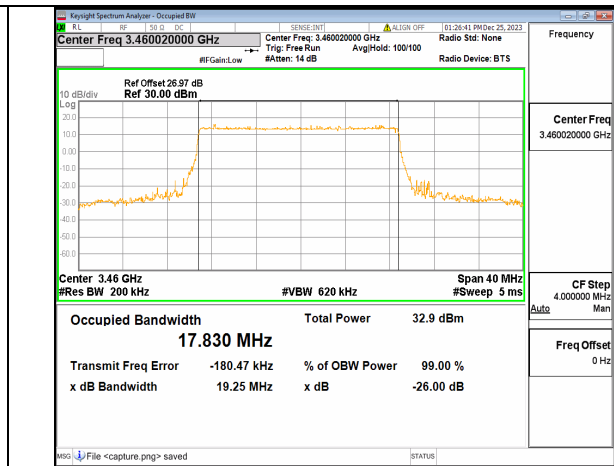

n77(3450-3550MHz) 20M DFT-s-OFDM QPSK Outer_Full Low