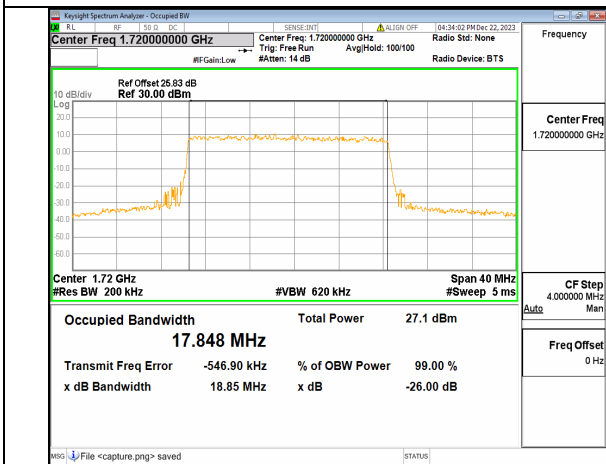

n66 20M DFT-s-OFDM BPSK Outer_Full Low

n66 20M DFT-s-OFDM QPSK Outer_Full Low

n66 20M DFT-s-OFDM 16QAM Outer_Full Low

n66 20M DFT-s-OFDM 64QAM Outer_Full Low

n66 20M DFT-s-OFDM 256QAM Outer_Full Low

n66 20M CP-OFDM QPSK Outer_Full Low