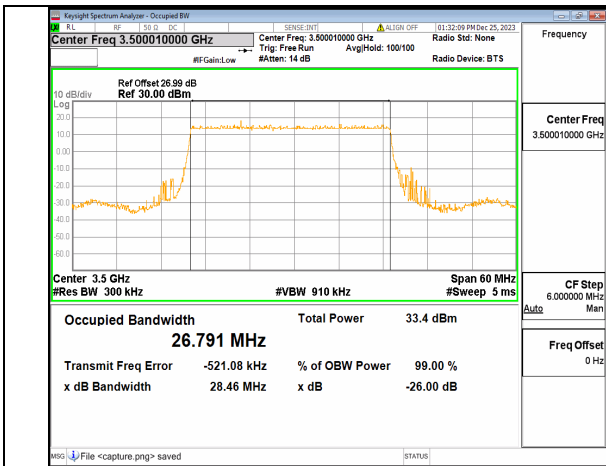

n77(3450-3550MHz) 30M DFT-s-OFDM 16QAM Outer_Full Low

n77(3450-3550MHz) 30M DFT-s-OFDM 64QAM Outer_Full Low

n77(3450-3550MHz) 30M DFT-s-OFDM 256QAM Outer_Full Low

n77(3450-3550MHz) 30M CP-OFDM QPSK Outer_Full Low