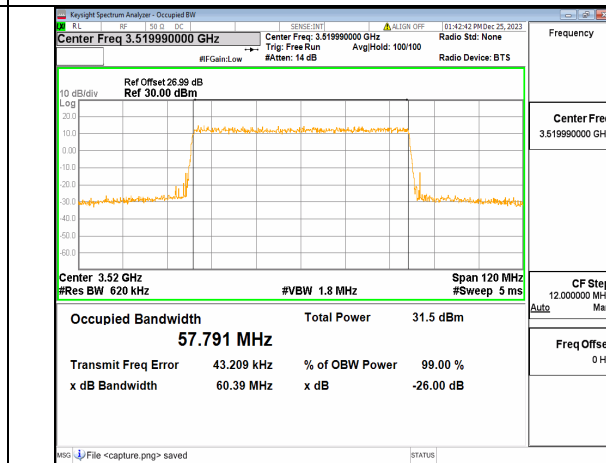

n77(3450-3550MHz) 60M DFT-s-OFDM 64QAM Outer_Full High