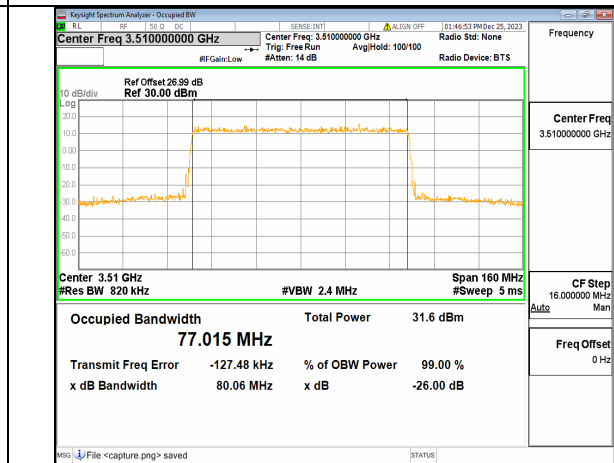

n77(3450-3550MHz) 80M DFT-s-OFDM 64QAM Outer_Full High