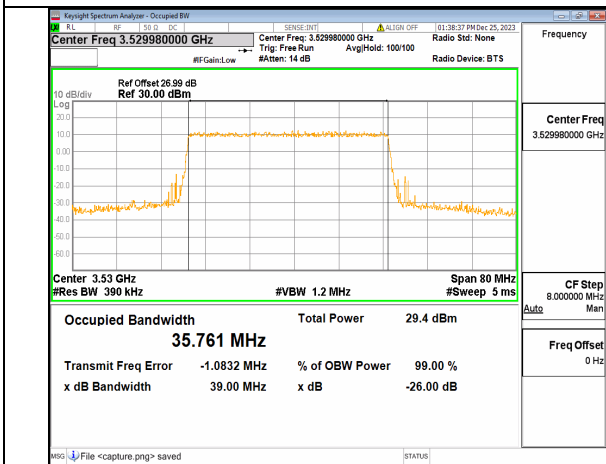

n77(3450-3550MHz) 40M DFT-s-OFDM BPSK Outer_Full High

n77(3450-3550MHz) 40M DFT-s-OFDM QPSK Outer_Full High

n77(3450-3550MHz) 40M DFT-s-OFDM 16QAM Outer_Full High

n77(3450-3550MHz) 40M DFT-s-OFDM 64QAM Outer_Full High