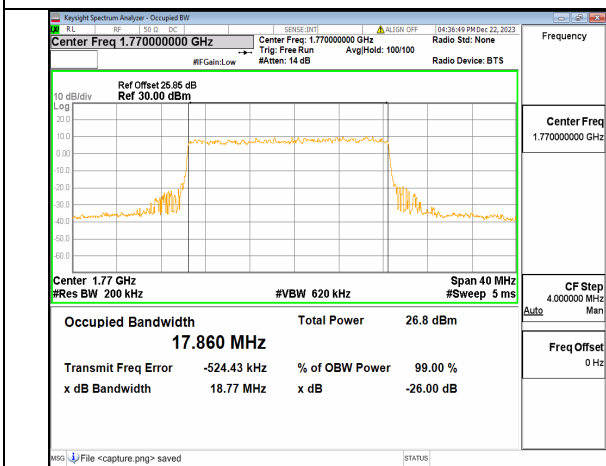

n66 20M DFT-s-OFDM 256QAM Outer_Full High