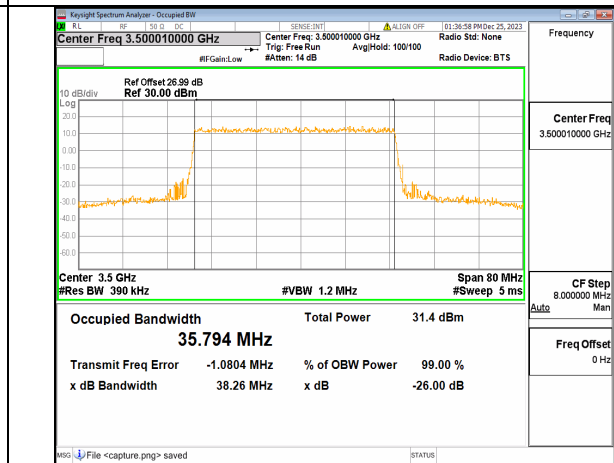

n77(3450-3550MHz) 40M DFT-s-OFDM 64QAM Outer_Full Mid