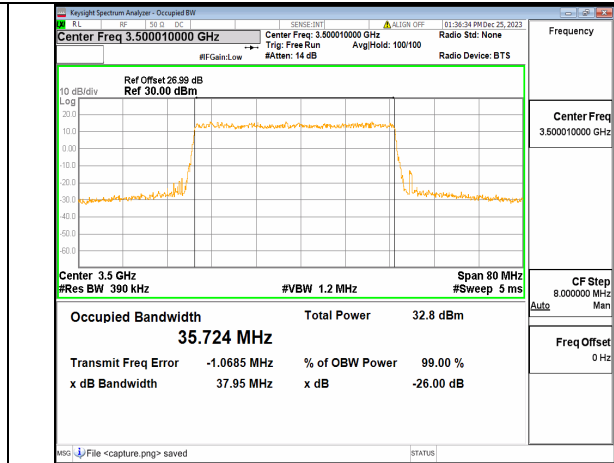

n77(3450-3550MHz) 40M DFT-s-OFDM QPSK Outer_Full Mid