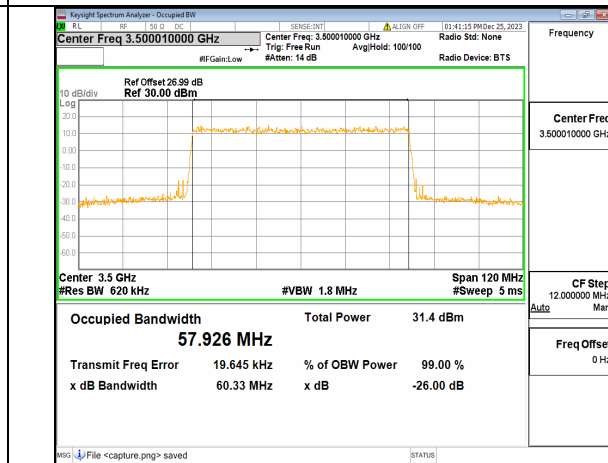

n77(3450-3550MHz) 60M DFT-s-OFDM 64QAM Outer_Full Mid