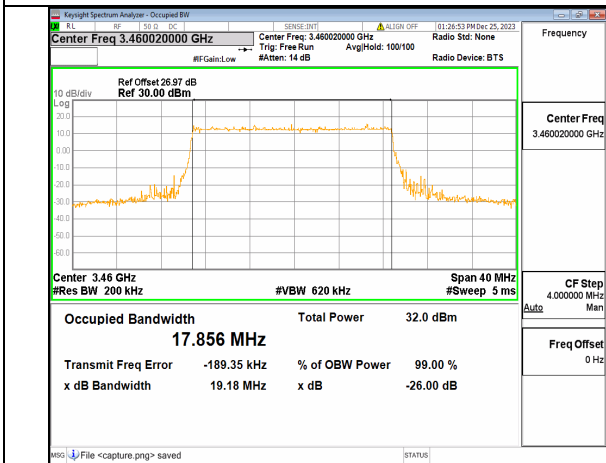

n77(3450-3550MHz) 20M DFT-s-OFDM 16QAM Outer_Full Low