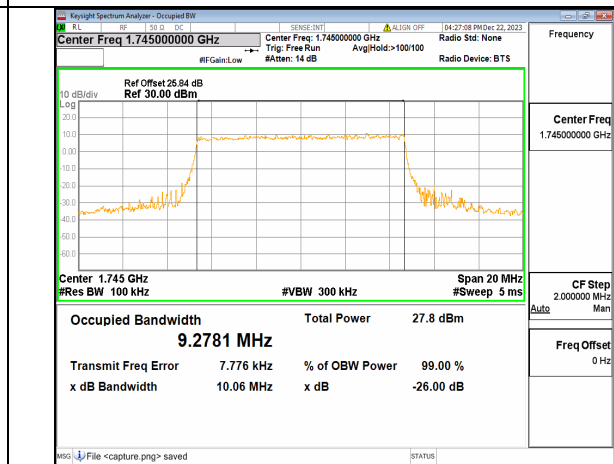

n66 10M DFT-s-OFDM BPSK Outer_Full Mid

n66 10M DFT-s-OFDM QPSK Outer_Full Mid

n66 10M DFT-s-OFDM 16QAM Outer_Full Mid

n66 10M DFT-s-OFDM 64QAM Outer_Full Mid

n66 10M DFT-s-OFDM 256QAM Outer_Full Mid

n66 10M CP-OFDM QPSK Outer_Full Mid