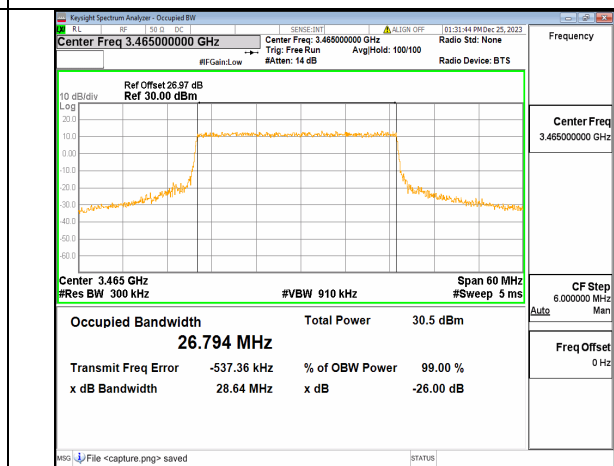

n77(3450-3550MHz) 30M CP-OFDM QPSK Outer_Full Low