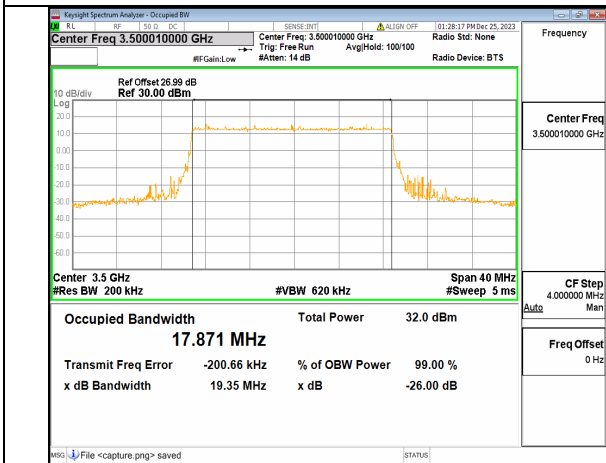

n77(3450-3550MHz) 20M DFT-s-OFDM 256QAM Outer_Full Low

n77(3450-3550MHz) 20M CP-OFDM QPSK Outer_Full Low

n77(3450-3550MHz) 20M DFT-s-OFDM BPSK Outer_Full Mid

n77(3450-3550MHz) 20M DFT-s-OFDM QPSK Outer_Full Mid