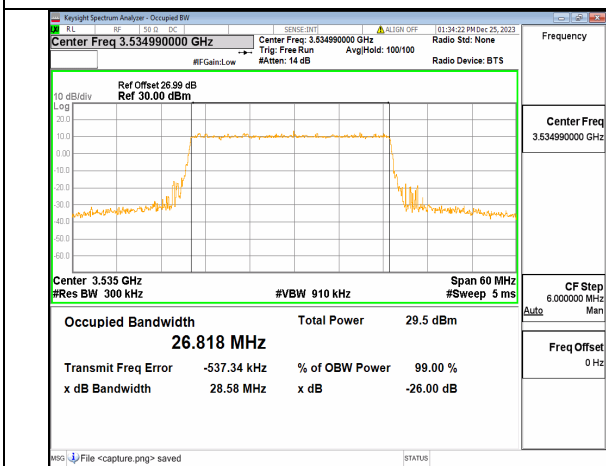

n77(3450-3550MHz) 30M DFT-s-OFDM 256QAM Outer_Full High