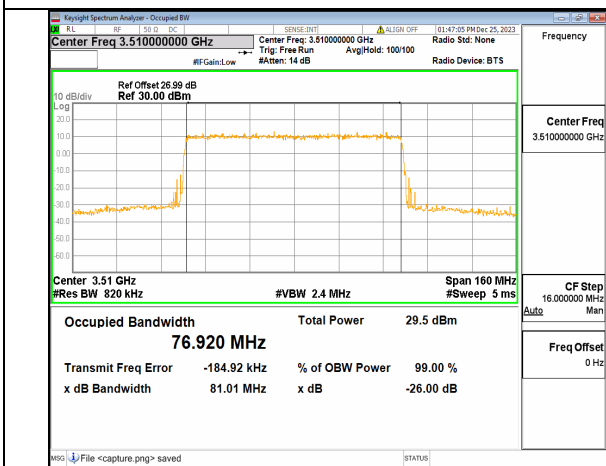

n77(3450-3550MHz) 80M DFT-s-OFDM BPSK Outer_Full High

n77(3450-3550MHz) 80M DFT-s-OFDM QPSK Outer_Full High

n77(3450-3550MHz) 80M DFT-s-OFDM 16QAM Outer_Full High

n77(3450-3550MHz) 80M DFT-s-OFDM 64QAM Outer_Full High