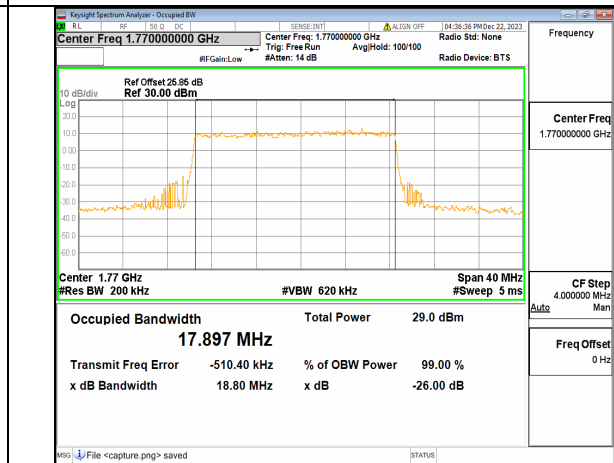

n66 20M DFT-s-OFDM 64QAM Outer_Full High