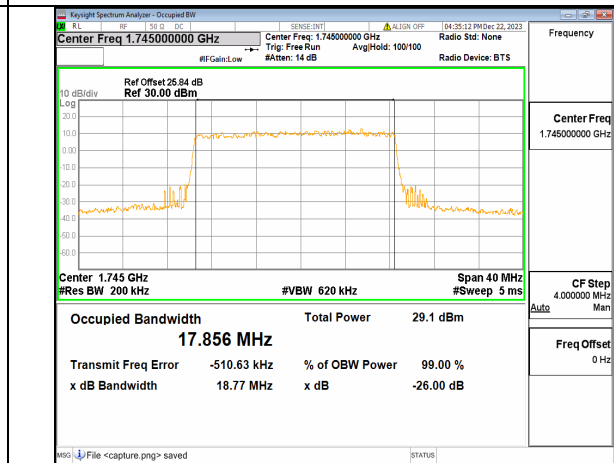

n66 20M DFT-s-OFDM 64QAM Outer_Full Mid