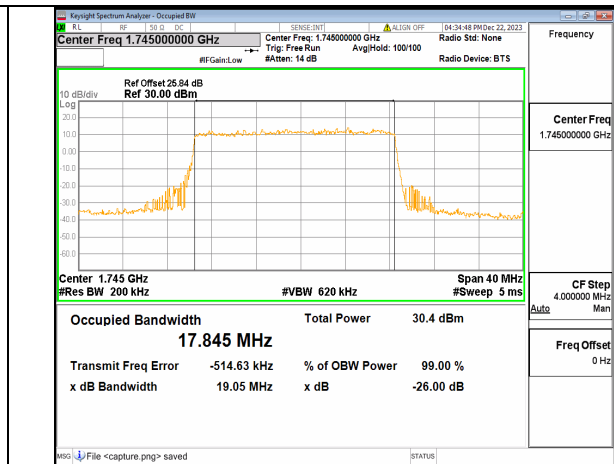

n66 20M DFT-s-OFDM QPSK Outer_Full Mid