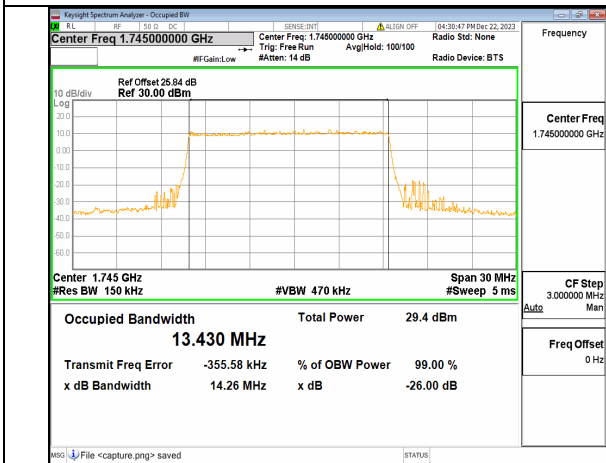

n66 15M DFT-s-OFDM 16QAM Outer_Full Mid