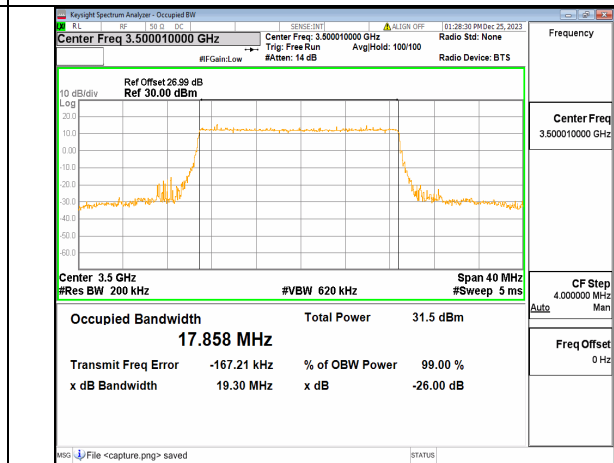

n77(3450-3550MHz) 20M DFT-s-OFDM 64QAM Outer_Full Mid