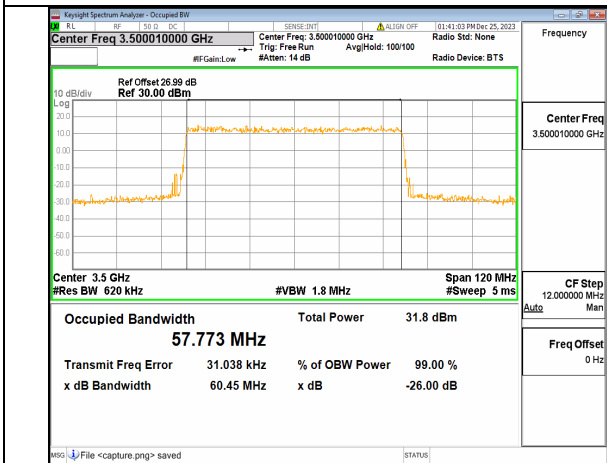

n77(3450-3550MHz) 60M DFT-s-OFDM 16QAM Outer_Full Mid