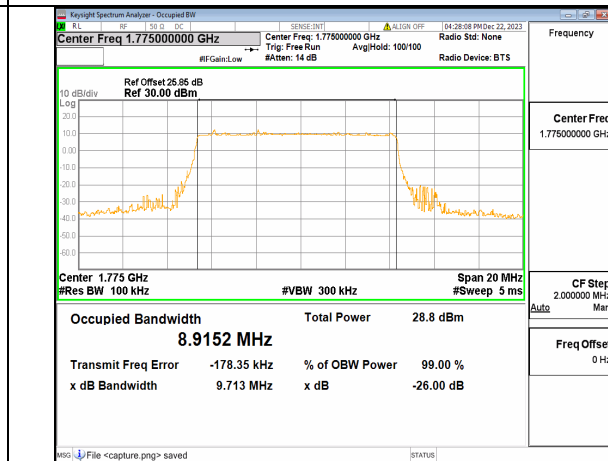

n66 10M DFT-s-OFDM 64QAM Outer_Full High