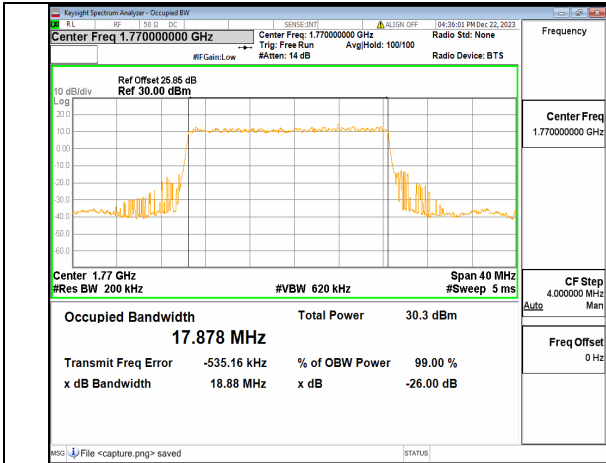

n66 20M DFT-s-OFDM BPSK Outer_Full High