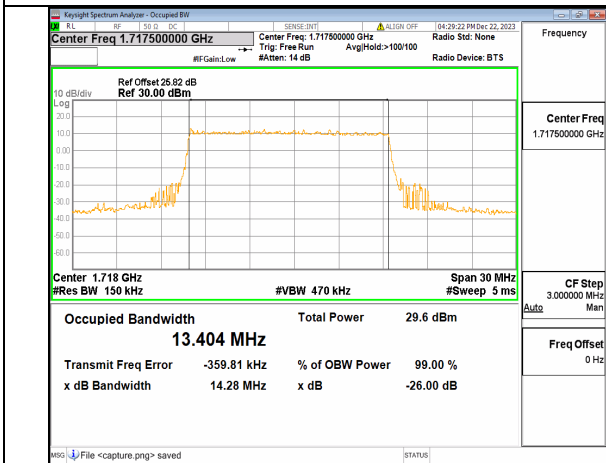

n66 15M DFT-s-OFDM 16QAM Outer_Full Low