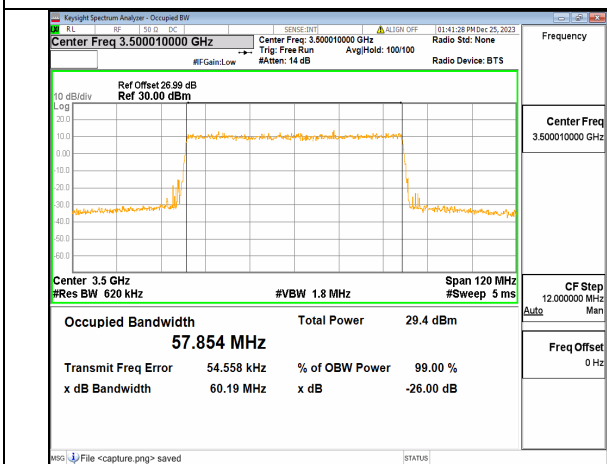

n77(3450-3550MHz) 60M DFT-s-OFDM BPSK Outer_Full Mid

n77(3450-3550MHz) 60M DFT-s-OFDM QPSK Outer_Full Mid

n77(3450-3550MHz) 60M DFT-s-OFDM 16QAM Outer_Full Mid

n77(3450-3550MHz) 60M DFT-s-OFDM 64QAM Outer_Full Mid