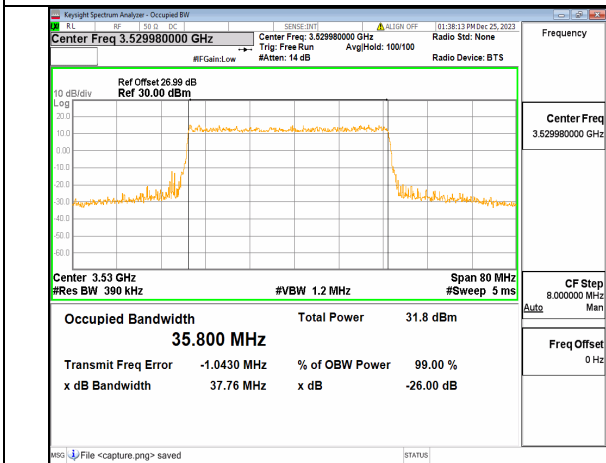

n77(3450-3550MHz) 40M DFT-s-OFDM 16QAM Outer_Full High