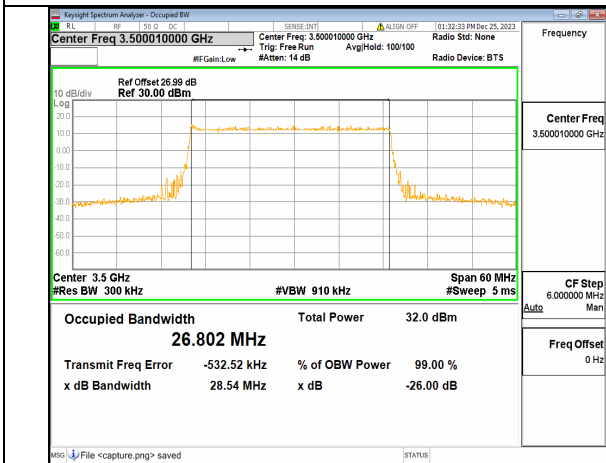

n77(3450-3550MHz) 30M DFT-s-OFDM 16QAM Outer_Full Mid