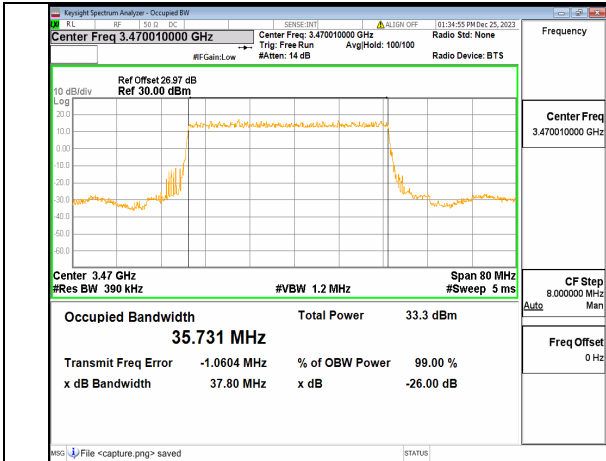

n77(3450-3550MHz) 30M DFT-s-OFDM 16QAM Outer_Full High

n77(3450-3550MHz) 30M DFT-s-OFDM 64QAM Outer_Full High

n77(3450-3550MHz) 30M DFT-s-OFDM 256QAM Outer_Full High

n77(3450-3550MHz) 30M CP-OFDM QPSK Outer_Full High