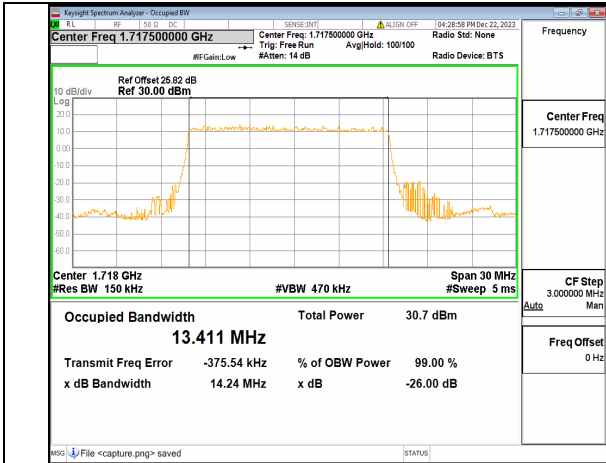

n66 10M DFT-s-OFDM BPSK Outer_Full High

n66 10M DFT-s-OFDM QPSK Outer_Full High

n66 10M DFT-s-OFDM 16QAM Outer_Full High

n66 10M DFT-s-OFDM 64QAM Outer_Full High

n66 10M DFT-s-OFDM 256QAM Outer_Full High

n66 10M CP-OFDM QPSK Outer_Full High