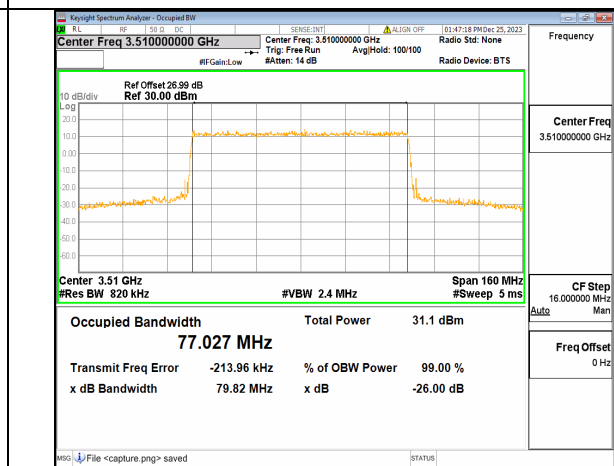

n77(3450-3550MHz) 80M CP-OFDM QPSK Outer_Full High