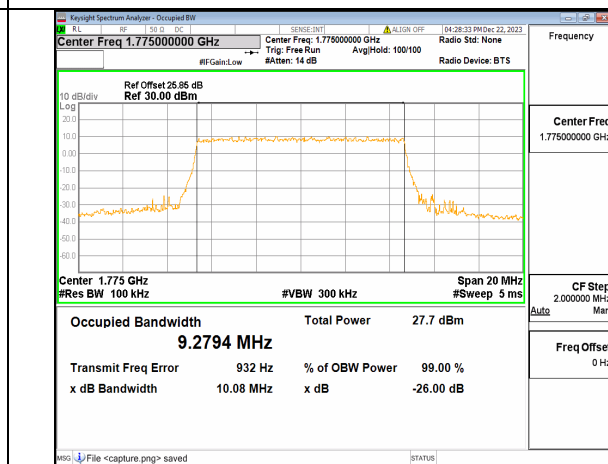

n66 10M DFT-s-OFDM BPSK Outer_Full High

n66 10M DFT-s-OFDM QPSK Outer_Full High

n66 10M DFT-s-OFDM 16QAM Outer_Full High

n66 10M DFT-s-OFDM 64QAM Outer_Full High

n66 10M DFT-s-OFDM 256QAM Outer_Full High

n66 10M CP-OFDM QPSK Outer_Full High