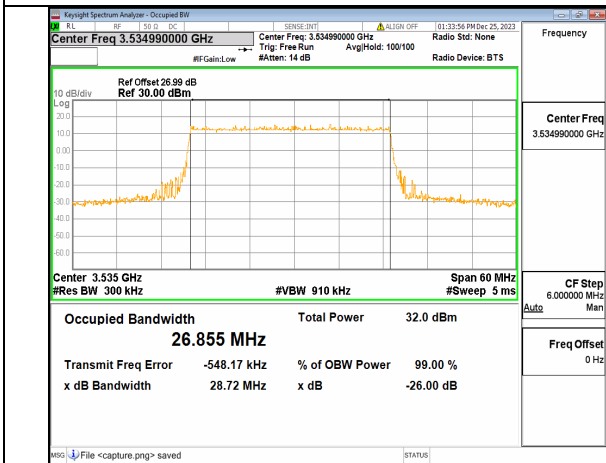

n77(3450-3550MHz) 30M DFT-s-OFDM 256QAM Outer_Full Mid

n77(3450-3550MHz) 30M CP-OFDM QPSK Outer_Full Mid

n77(3450-3550MHz) 30M DFT-s-OFDM BPSK Outer_Full High

n77(3450-3550MHz) 30M DFT-s-OFDM QPSK Outer_Full High