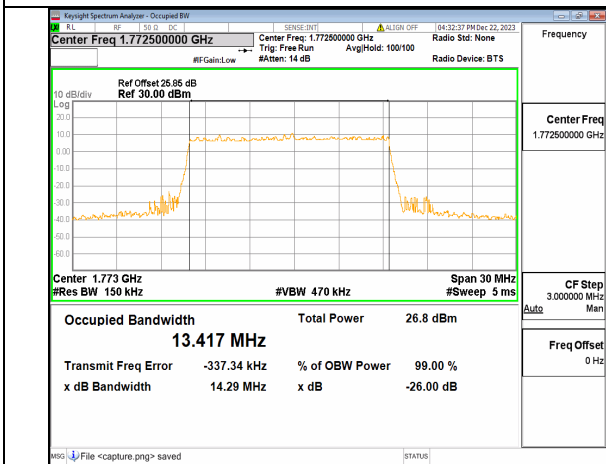

n66 15M DFT-s-OFDM BPSK Outer_Full High

n66 15M DFT-s-OFDM QPSK Outer_Full High

n66 15M DFT-s-OFDM 16QAM Outer_Full High

n66 15M DFT-s-OFDM 64QAM Outer_Full High

n66 15M DFT-s-OFDM 256QAM Outer_Full High

n66 15M CP-OFDM QPSK Outer_Full High