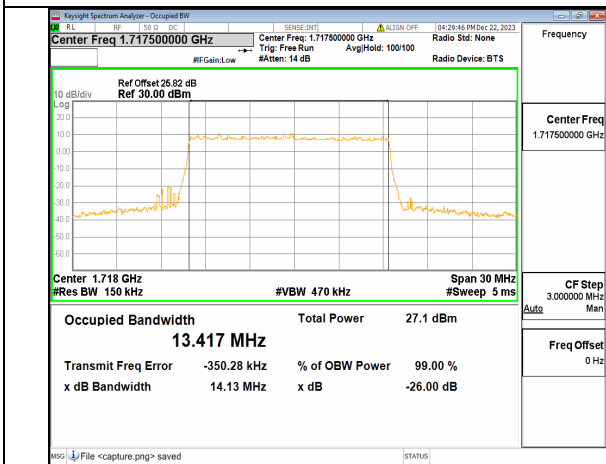

n66 15M DFT-s-OFDM BPSK Outer_Full Low

n66 15M DFT-s-OFDM QPSK Outer_Full Low

n66 15M DFT-s-OFDM 16QAM Outer_Full Low

n66 15M DFT-s-OFDM 64QAM Outer_Full Low

n66 15M DFT-s-OFDM 256QAM Outer_Full Low

n66 15M CP-OFDM QPSK Outer_Full Low