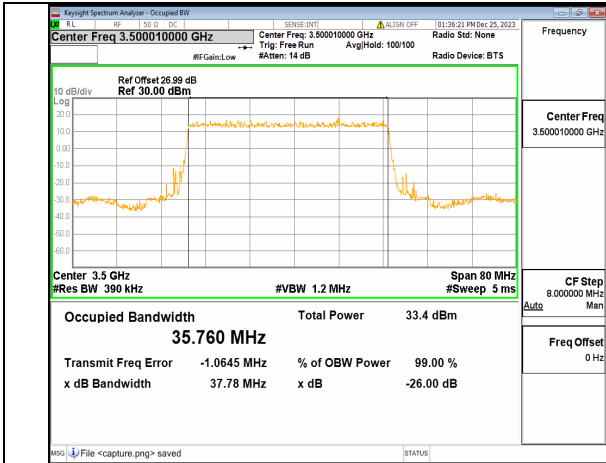

n77(3450-3550MHz) 40M DFT-s-OFDM BPSK Outer_Full Mid