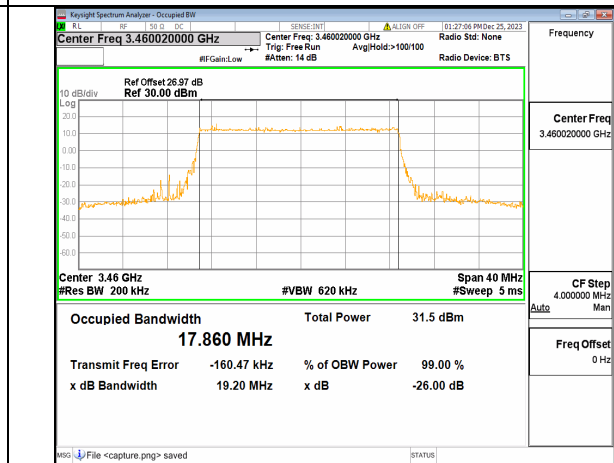

n77(3450-3550MHz) 20M DFT-s-OFDM 64QAM Outer_Full Low