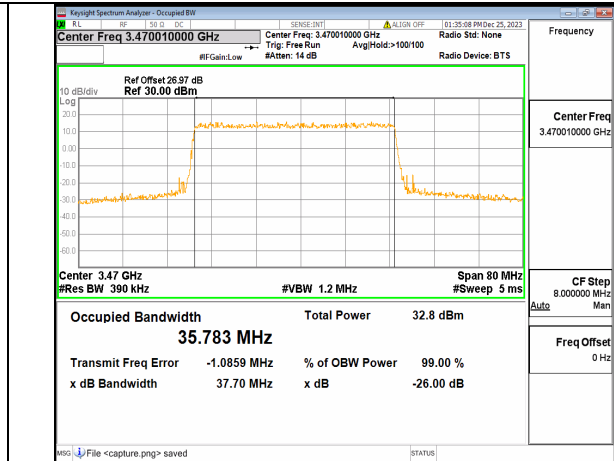

n77(3450-3550MHz) 40M DFT-s-OFDM QPSK Outer_Full Low