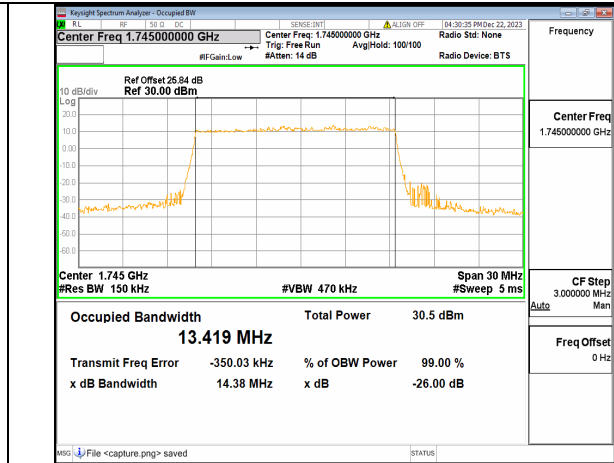

n66 15M DFT-s-OFDM QPSK Outer_Full Mid