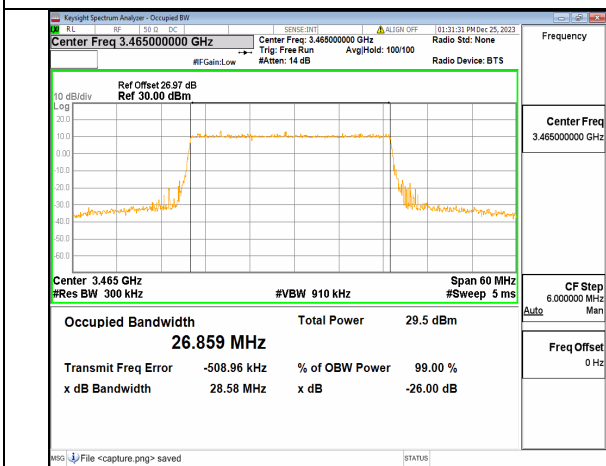

n77(3450-3550MHz) 30M DFT-s-OFDM 256QAM Outer_Full Low