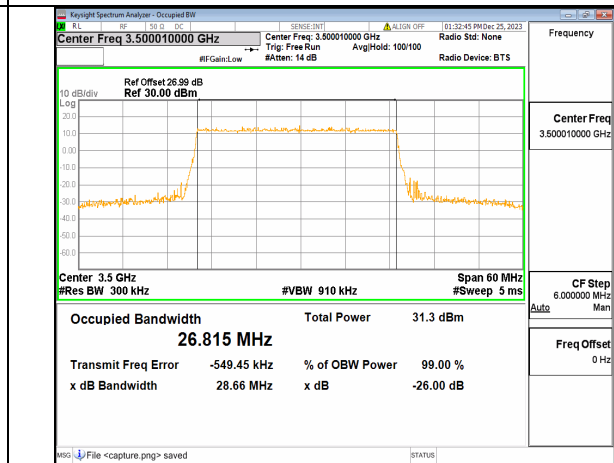

n77(3450-3550MHz) 30M DFT-s-OFDM 64QAM Outer_Full Mid