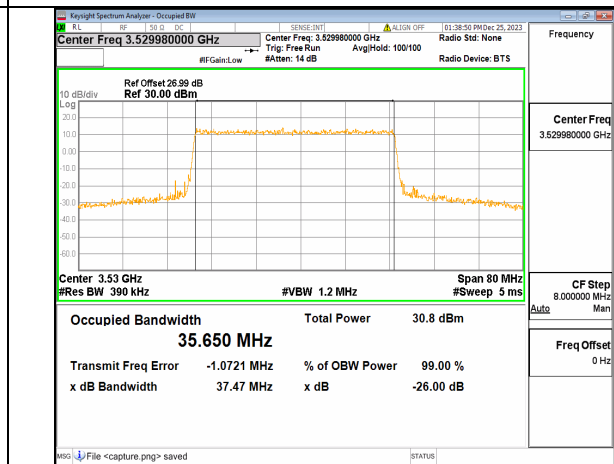

n77(3450-3550MHz) 40M CP-OFDM QPSK Outer_Full High