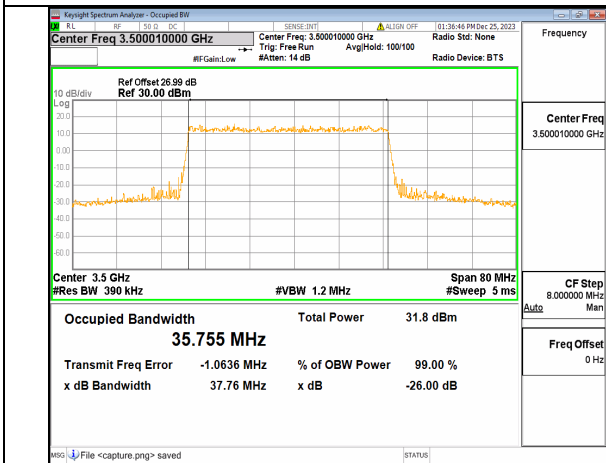

n77(3450-3550MHz) 40M DFT-s-OFDM 256QAM Outer_Full Low

n77(3450-3550MHz) 40M CP-OFDM QPSK Outer_Full Low

n77(3450-3550MHz) 40M DFT-s-OFDM BPSK Outer_Full Mid

n77(3450-3550MHz) 40M DFT-s-OFDM QPSK Outer_Full Mid