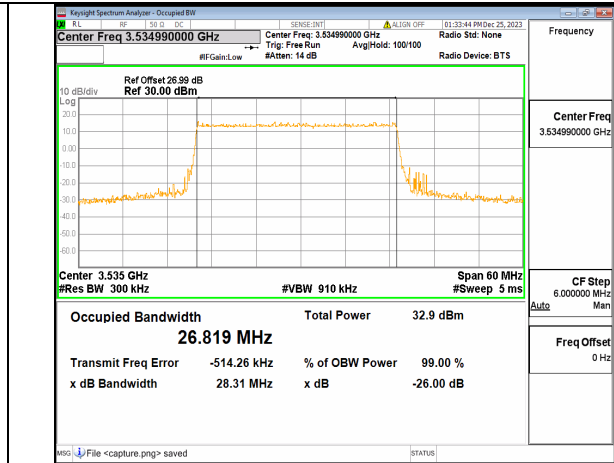

n77(3450-3550MHz) 30M DFT-s-OFDM QPSK Outer_Full High