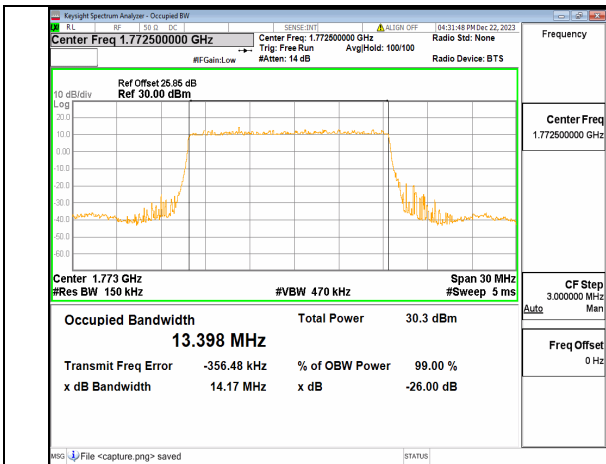

n66 15M DFT-s-OFDM BPSK Outer_Full Mid

n66 15M DFT-s-OFDM QPSK Outer_Full Mid

n66 15M DFT-s-OFDM 16QAM Outer_Full Mid

n66 15M DFT-s-OFDM 64QAM Outer_Full Mid

n66 15M DFT-s-OFDM 256QAM Outer_Full Mid

n66 15M CP-OFDM QPSK Outer_Full Mid