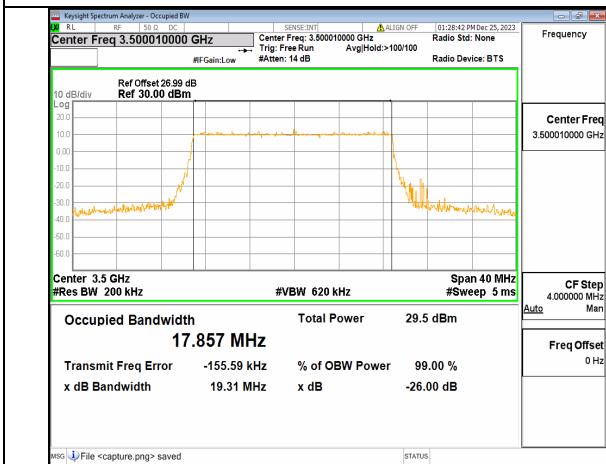

n77(3450-3550MHz) 20M DFT-s-OFDM 256QAM Outer_Full Mid