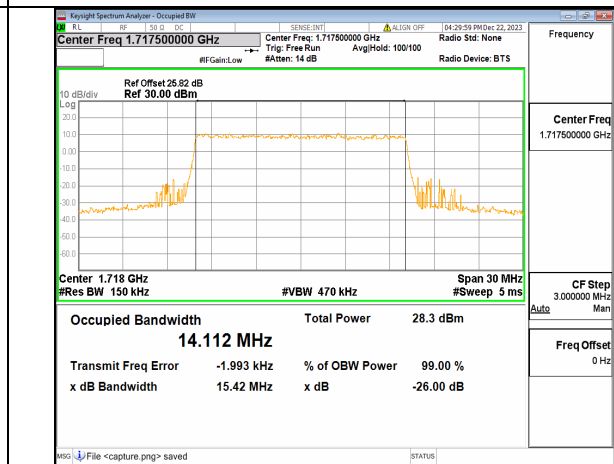

n66 15M DFT-s-OFDM BPSK Outer_Full Low

n66 15M DFT-s-OFDM QPSK Outer_Full Low

n66 15M DFT-s-OFDM 16QAM Outer_Full Low

n66 15M DFT-s-OFDM 64QAM Outer_Full Low

n66 15M DFT-s-OFDM 256QAM Outer_Full Low

n66 15M CP-OFDM QPSK Outer_Full Low