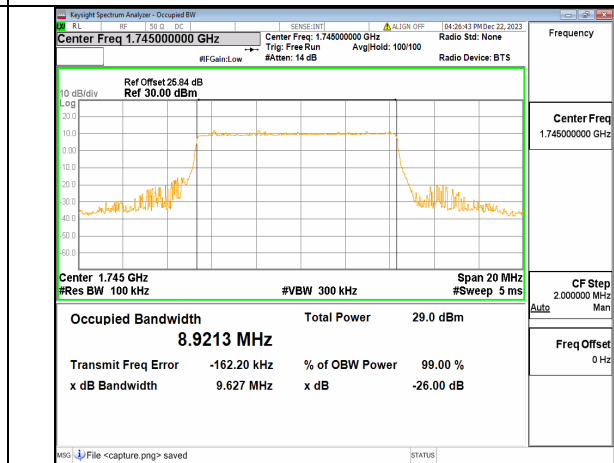

n66 10M DFT-s-OFDM BPSK Outer_Full Mid

n66 10M DFT-s-OFDM QPSK Outer_Full Mid

n66 10M DFT-s-OFDM 16QAM Outer_Full Mid

n66 10M DFT-s-OFDM 64QAM Outer_Full Mid

n66 10M DFT-s-OFDM 256QAM Outer_Full Mid

n66 10M CP-OFDM QPSK Outer_Full Mid