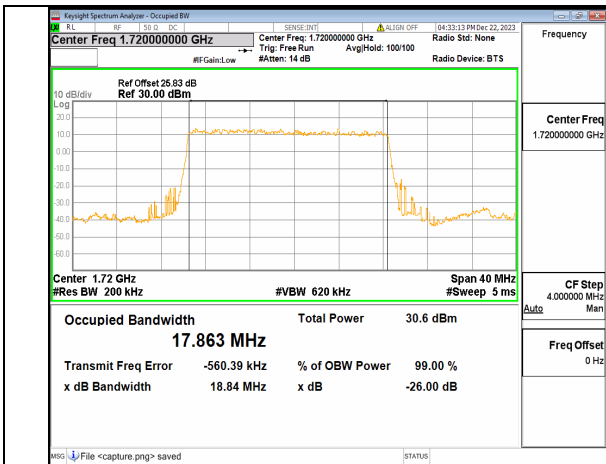

n66 15M DFT-s-OFDM BPSK Outer_Full High

n66 15M DFT-s-OFDM QPSK Outer_Full High

n66 15M DFT-s-OFDM 16QAM Outer_Full High

n66 15M DFT-s-OFDM 64QAM Outer_Full High

n66 15M DFT-s-OFDM 256QAM Outer_Full High

n66 15M CP-OFDM QPSK Outer_Full High