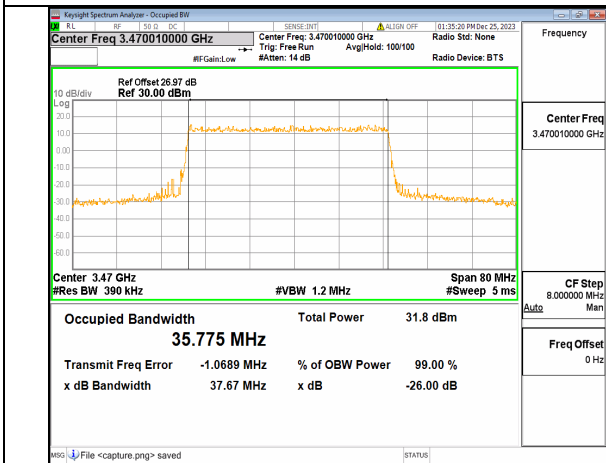

n77(3450-3550MHz) 40M DFT-s-OFDM 16QAM Outer_Full Low