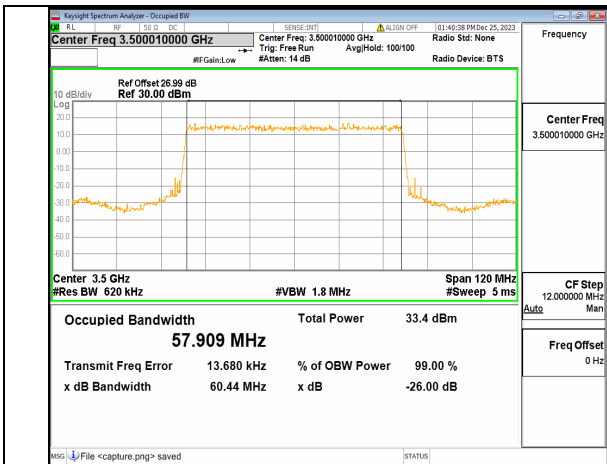

n77(3450-3550MHz) 60M DFT-s-OFDM 16QAM Outer_Full Low

n77(3450-3550MHz) 60M DFT-s-OFDM 64QAM Outer_Full Low

n77(3450-3550MHz) 60M DFT-s-OFDM 256QAM Outer_Full Low

n77(3450-3550MHz) 60M CP-OFDM QPSK Outer_Full Low