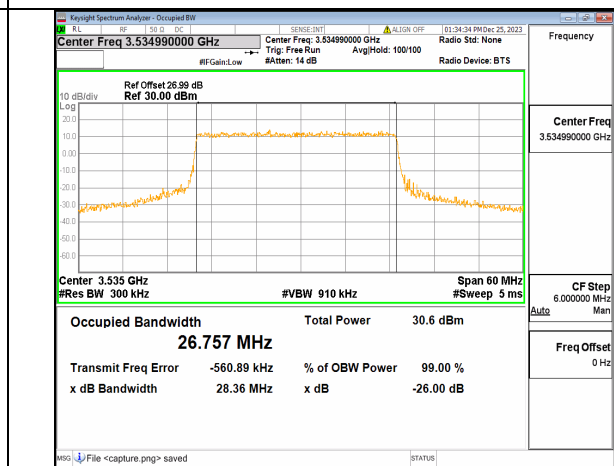

n77(3450-3550MHz) 30M CP-OFDM QPSK Outer_Full High