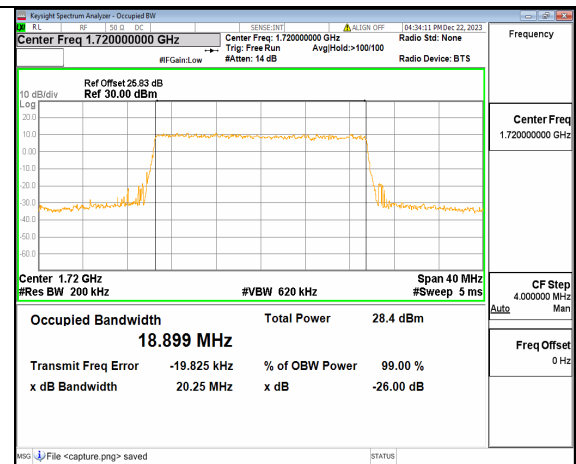

n66 20M DFT-s-OFDM BPSK Outer_Full Low

n66 20M DFT-s-OFDM QPSK Outer_Full Low

n66 20M DFT-s-OFDM 16QAM Outer_Full Low

n66 20M DFT-s-OFDM 64QAM Outer_Full Low

n66 20M DFT-s-OFDM 256QAM Outer_Full Low

n66 20M CP-OFDM QPSK Outer_Full Low