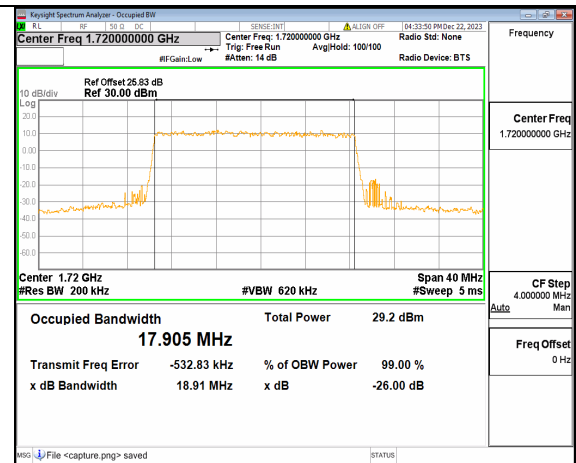

n66 20M DFT-s-OFDM 64QAM Outer_Full Low