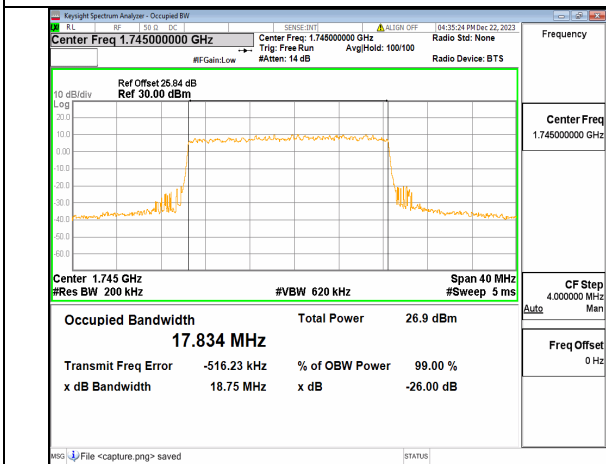

n66 20M DFT-s-OFDM BPSK Outer_Full Mid

n66 20M DFT-s-OFDM QPSK Outer_Full Mid

n66 20M DFT-s-OFDM 16QAM Outer_Full Mid

n66 20M DFT-s-OFDM 64QAM Outer_Full Mid

n66 20M DFT-s-OFDM 256QAM Outer_Full Mid

n66 20M CP-OFDM QPSK Outer_Full Mid