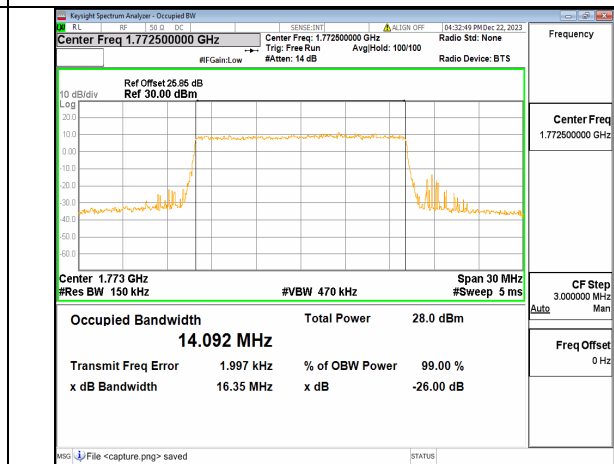

n66 15M DFT-s-OFDM BPSK Outer_Full High

n66 15M DFT-s-OFDM QPSK Outer_Full High

n66 15M DFT-s-OFDM 16QAM Outer_Full High

n66 15M DFT-s-OFDM 64QAM Outer_Full High

n66 15M DFT-s-OFDM 256QAM Outer_Full High

n66 15M CP-OFDM QPSK Outer_Full High