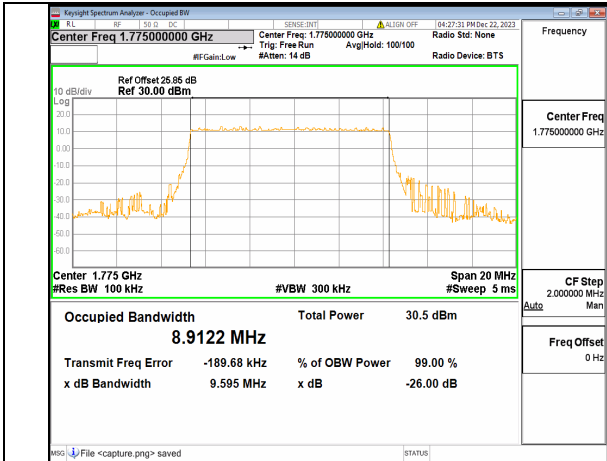

n66 10M DFT-s-OFDM BPSK Outer_Full Mid

n66 10M DFT-s-OFDM QPSK Outer_Full Mid

n66 10M DFT-s-OFDM 16QAM Outer_Full Mid

n66 10M DFT-s-OFDM 64QAM Outer_Full Mid

n66 10M DFT-s-OFDM 256QAM Outer_Full Mid

n66 10M CP-OFDM QPSK Outer_Full Mid