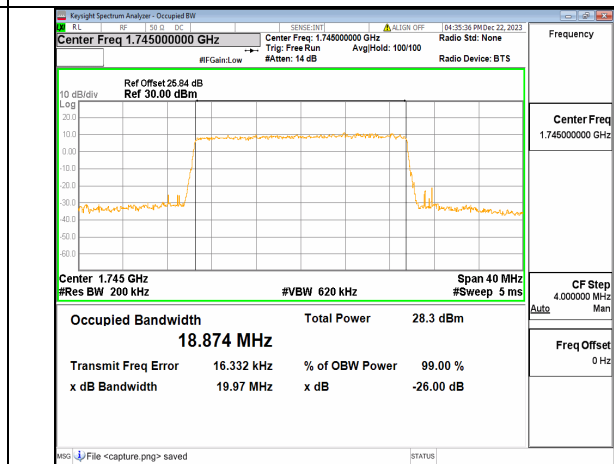

n66 20M DFT-s-OFDM BPSK Outer_Full Mid

n66 20M DFT-s-OFDM QPSK Outer_Full Mid

n66 20M DFT-s-OFDM 16QAM Outer_Full Mid

n66 20M DFT-s-OFDM 64QAM Outer_Full Mid

n66 20M DFT-s-OFDM 256QAM Outer_Full Mid

n66 20M CP-OFDM QPSK Outer_Full Mid