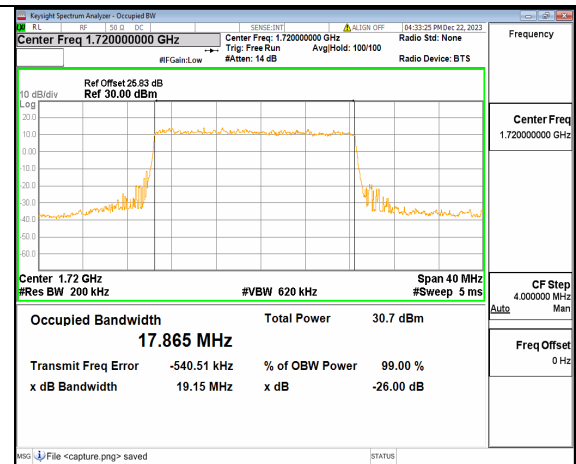

n66 20M DFT-s-OFDM QPSK Outer_Full Low