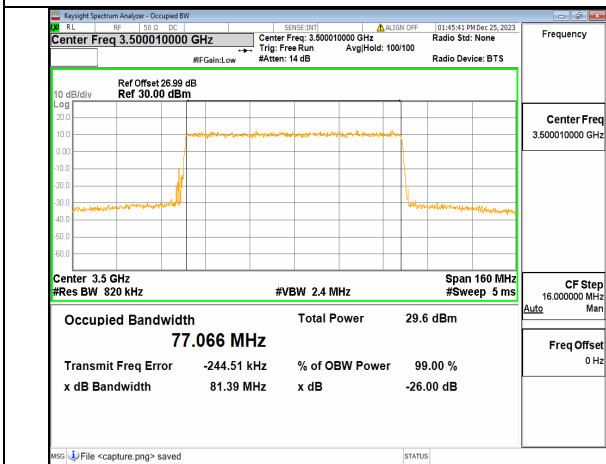

n77(3450-3550MHz) 80M DFT-s-OFDM 256QAM Outer_Full Mid