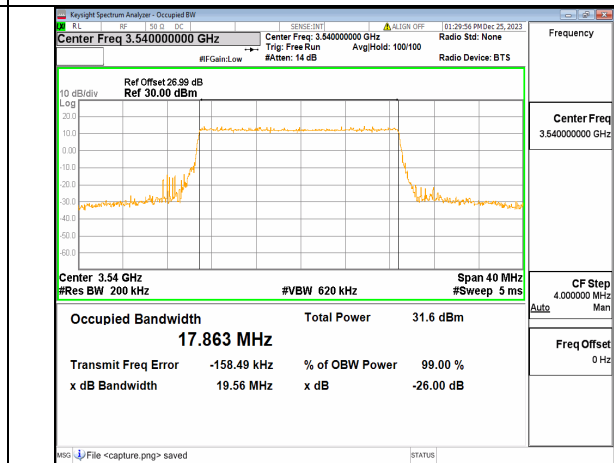

n77(3450-3550MHz) 20M DFT-s-OFDM 64QAM Outer_Full High