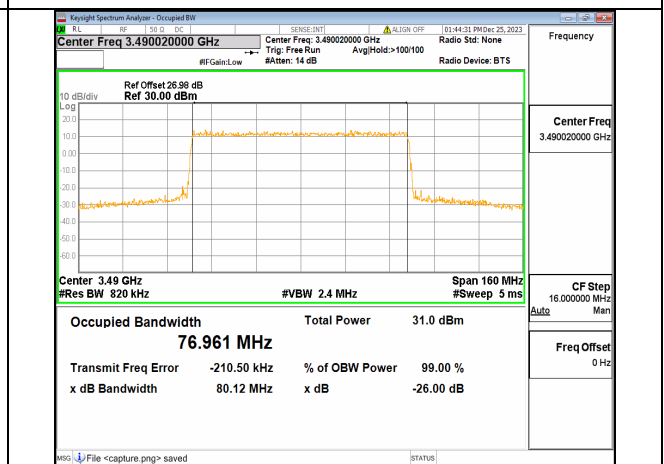

n77(3450-3550MHz) 80M CP-OFDM QPSK Outer_Full Low