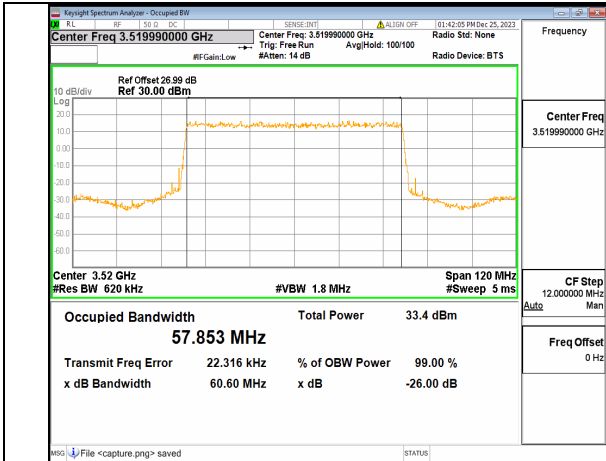

n77(3450-3550MHz) 60M DFT-s-OFDM BPSK Outer_Full High