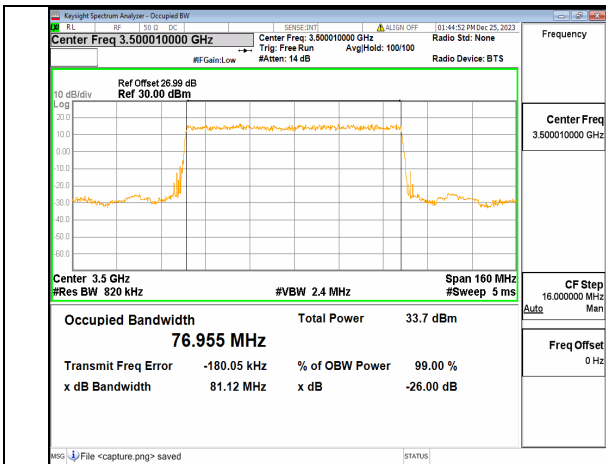

n77(3450-3550MHz) 80M DFT-s-OFDM BPSK Outer_Full Mid