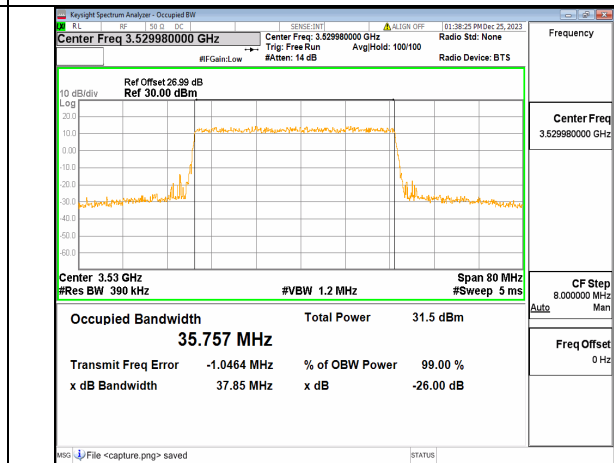

n77(3450-3550MHz) 40M DFT-s-OFDM 64QAM Outer_Full High