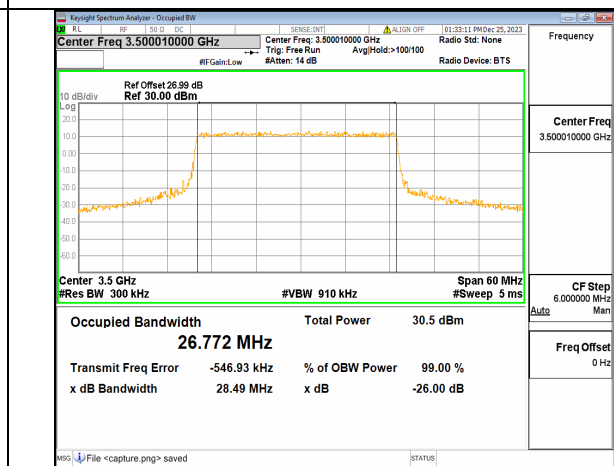

n77(3450-3550MHz) 30M CP-OFDM QPSK Outer_Full Mid