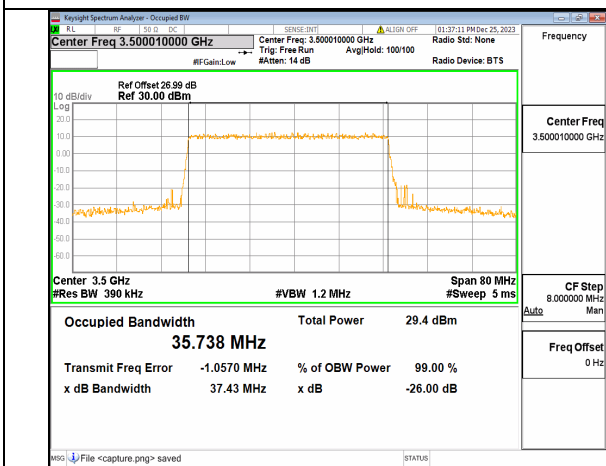

n77(3450-3550MHz) 40M DFT-s-OFDM 256QAM Outer_Full Mid