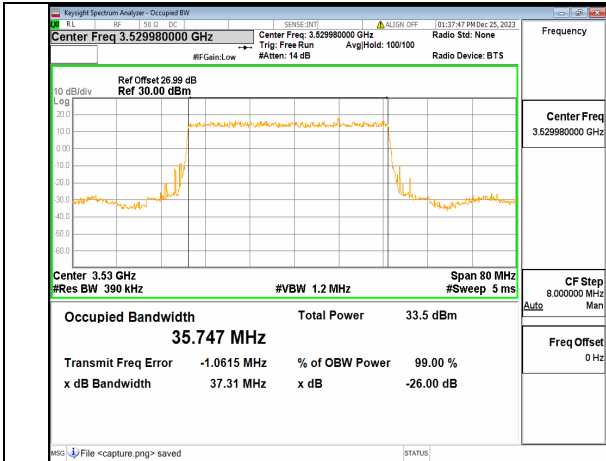

n77(3450-3550MHz) 40M DFT-s-OFDM 16QAM Outer_Full Mid

n77(3450-3550MHz) 40M DFT-s-OFDM 64QAM Outer_Full Mid

n77(3450-3550MHz) 40M DFT-s-OFDM 256QAM Outer_Full Mid

n77(3450-3550MHz) 40M CP-OFDM QPSK Outer_Full Mid