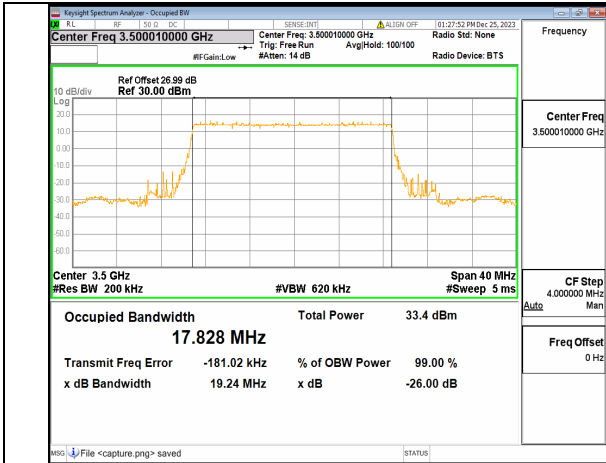

n77(3450-3550MHz) 20M DFT-s-OFDM BPSK Outer_Full Mid