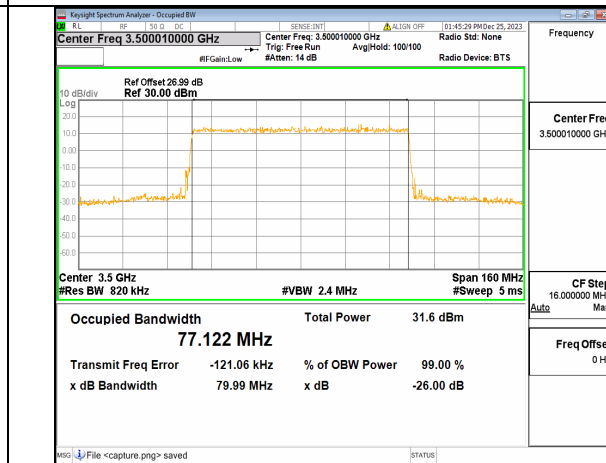

n77(3450-3550MHz) 80M DFT-s-OFDM 64QAM Outer_Full Mid