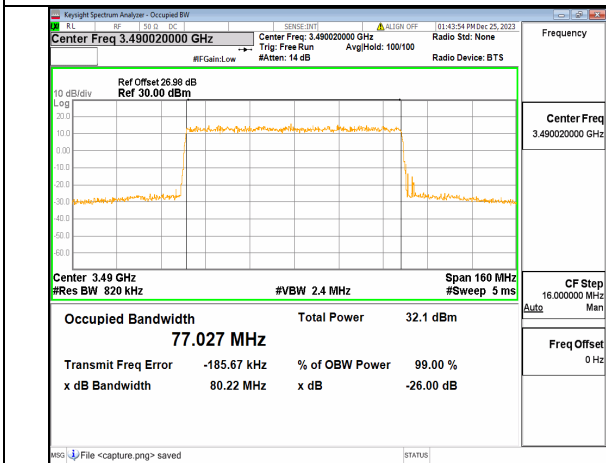

n77(3450-3550MHz) 80M DFT-s-OFDM 16QAM Outer_Full Low