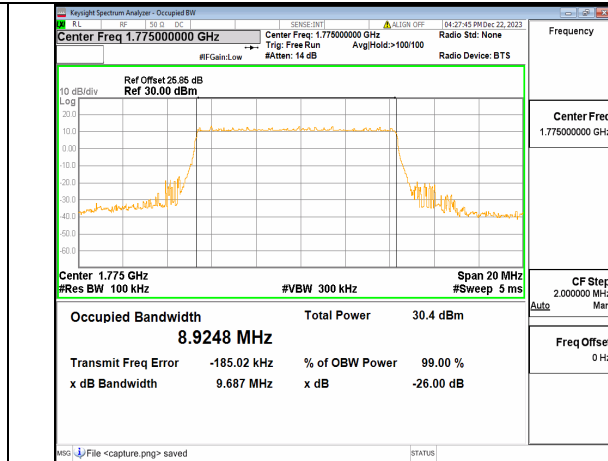

n66 10M DFT-s-OFDM QPSK Outer_Full High