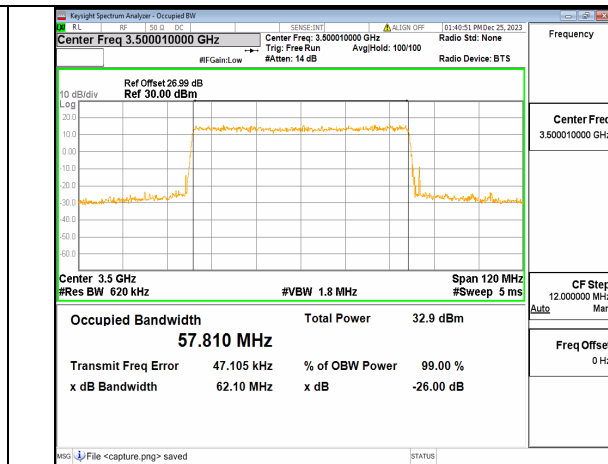

n77(3450-3550MHz) 60M DFT-s-OFDM QPSK Outer_Full Mid