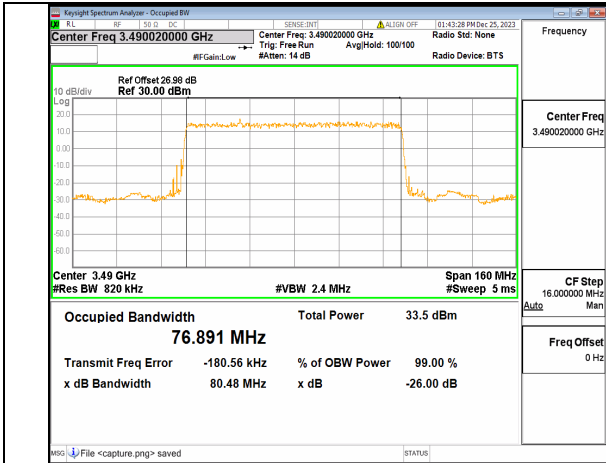

n77(3450-3550MHz) 60M DFT-s-OFDM 16QAM Outer_Full High

n77(3450-3550MHz) 60M DFT-s-OFDM 64QAM Outer_Full High

n77(3450-3550MHz) 60M DFT-s-OFDM 256QAM Outer_Full High

n77(3450-3550MHz) 60M CP-OFDM QPSK Outer_Full High