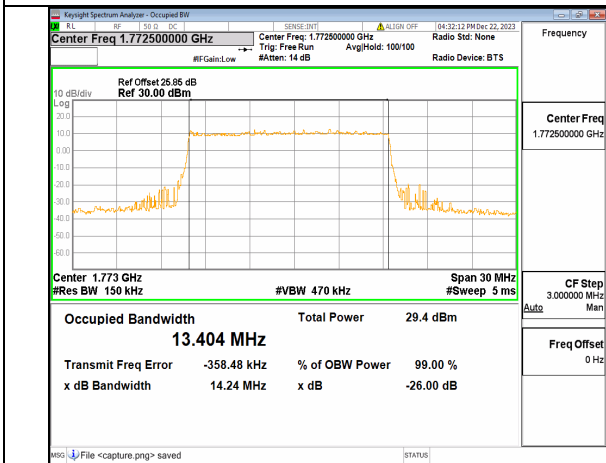

n66 15M DFT-s-OFDM 16QAM Outer_Full High