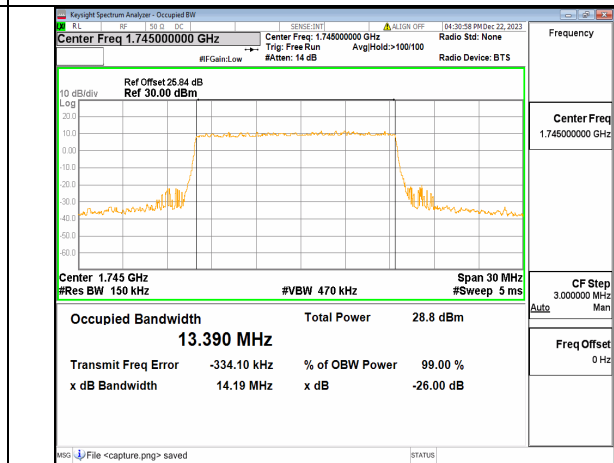

n66 15M DFT-s-OFDM 64QAM Outer_Full Mid