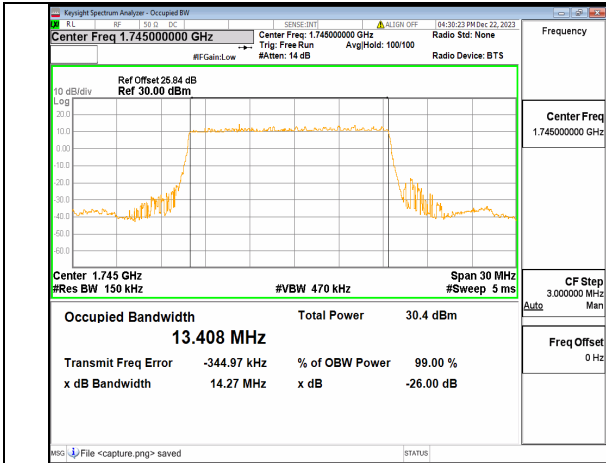

n66 15M DFT-s-OFDM BPSK Outer_Full Low

n66 15M DFT-s-OFDM QPSK Outer_Full Low

n66 15M DFT-s-OFDM 16QAM Outer_Full Low

n66 15M DFT-s-OFDM 64QAM Outer_Full Low

n66 15M DFT-s-OFDM 256QAM Outer_Full Low

n66 15M CP-OFDM QPSK Outer_Full Low