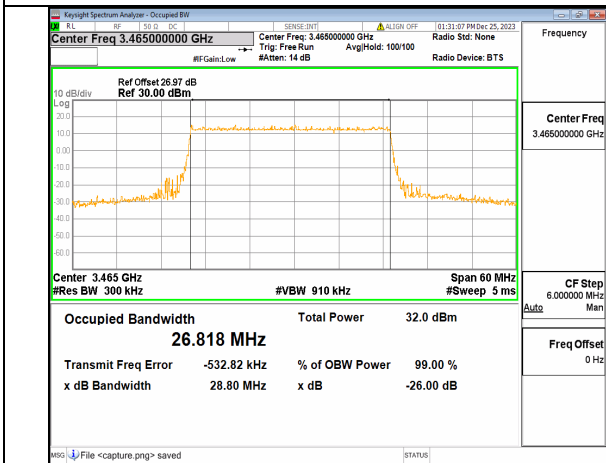

n77(3450-3550MHz) 20M DFT-s-OFDM 256QAM Outer_Full High

n77(3450-3550MHz) 20M CP-OFDM QPSK Outer_Full High

n77(3450-3550MHz) 30M DFT-s-OFDM BPSK Outer_Full Low

n77(3450-3550MHz) 30M DFT-s-OFDM QPSK Outer_Full Low