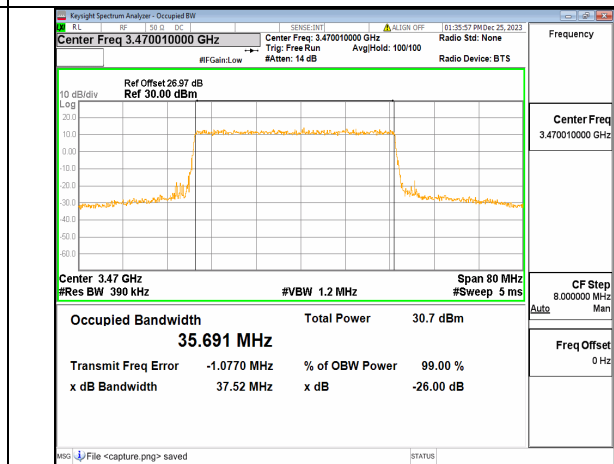

n77(3450-3550MHz) 40M CP-OFDM QPSK Outer_Full Low