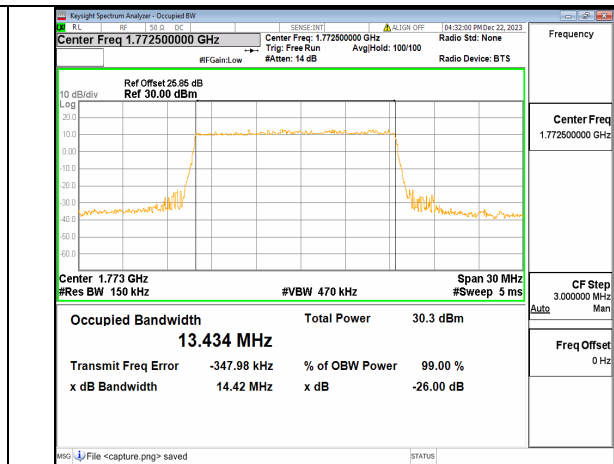

n66 15M DFT-s-OFDM QPSK Outer_Full High