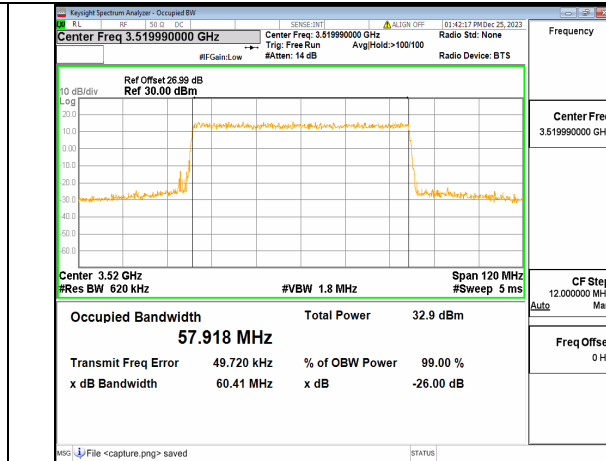

n77(3450-3550MHz) 60M DFT-s-OFDM QPSK Outer_Full High