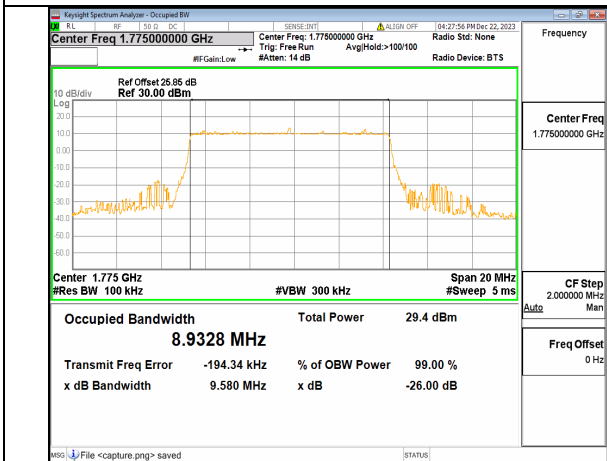

n66 10M DFT-s-OFDM 16QAM Outer_Full High