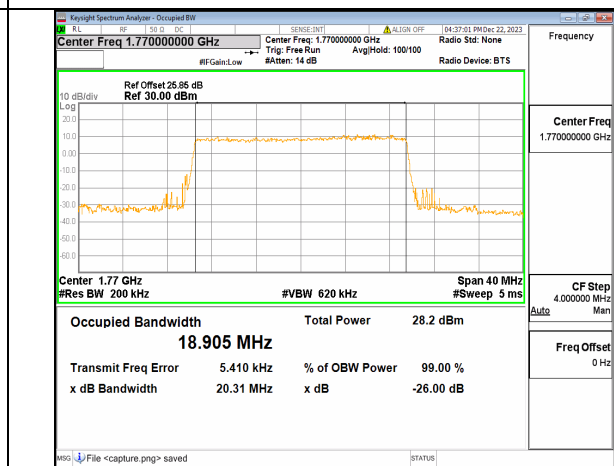

n66 20M CP-OFDM QPSK Outer_Full High