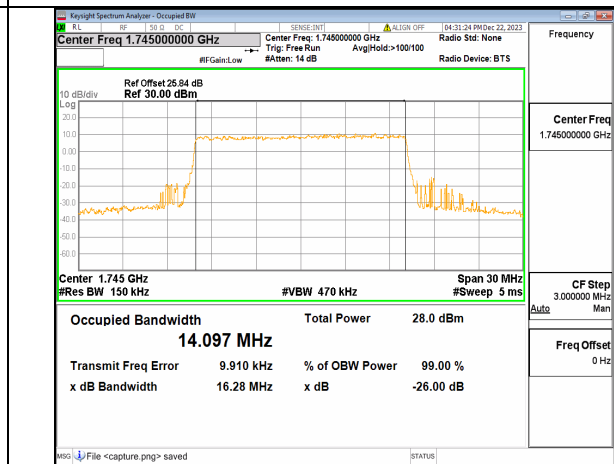

n66 15M DFT-s-OFDM BPSK Outer_Full Mid

n66 15M DFT-s-OFDM QPSK Outer_Full Mid

n66 15M DFT-s-OFDM 16QAM Outer_Full Mid

n66 15M DFT-s-OFDM 64QAM Outer_Full Mid

n66 15M DFT-s-OFDM 256QAM Outer_Full Mid

n66 15M CP-OFDM QPSK Outer_Full Mid