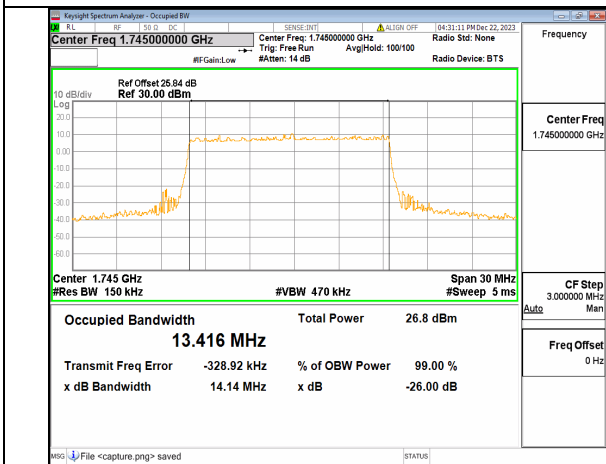

n66 15M DFT-s-OFDM BPSK Outer_Full Mid

n66 15M DFT-s-OFDM QPSK Outer_Full Mid

n66 15M DFT-s-OFDM 16QAM Outer_Full Mid

n66 15M DFT-s-OFDM 64QAM Outer_Full Mid

n66 15M DFT-s-OFDM 256QAM Outer_Full Mid

n66 15M CP-OFDM QPSK Outer_Full Mid