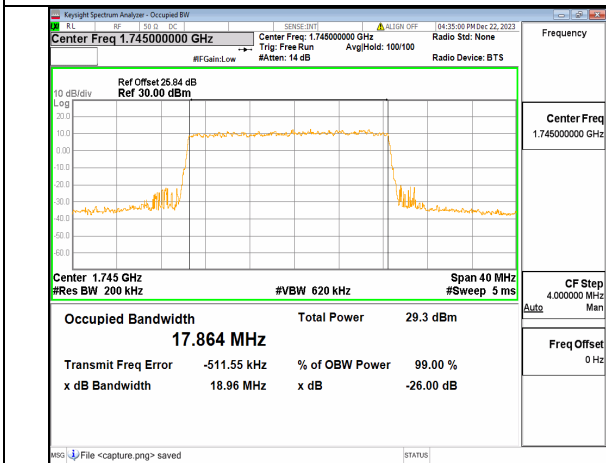

n66 20M DFT-s-OFDM 16QAM Outer_Full Mid