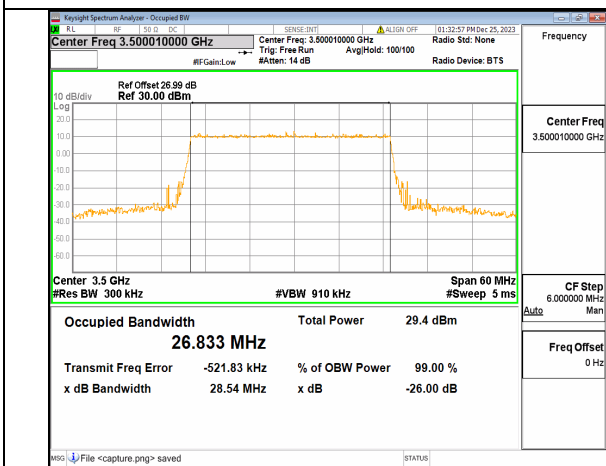

n77(3450-3550MHz) 30M DFT-s-OFDM BPSK Outer_Full Mid

n77(3450-3550MHz) 30M DFT-s-OFDM QPSK Outer_Full Mid

n77(3450-3550MHz) 30M DFT-s-OFDM 16QAM Outer_Full Mid

n77(3450-3550MHz) 30M DFT-s-OFDM 64QAM Outer_Full Mid