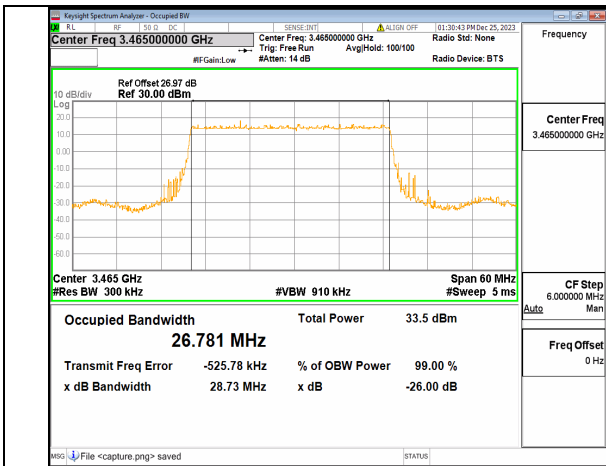

n77(3450-3550MHz) 30M DFT-s-OFDM BPSK Outer_Full Low