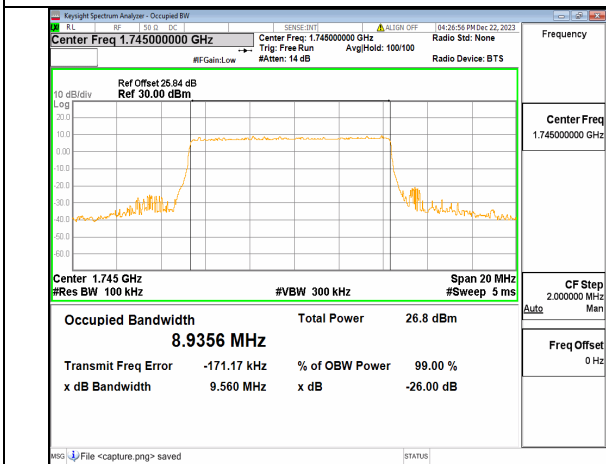

n66 10M DFT-s-OFDM BPSK Outer_Full Mid

n66 10M DFT-s-OFDM QPSK Outer_Full Mid

n66 10M DFT-s-OFDM 16QAM Outer_Full Mid

n66 10M DFT-s-OFDM 64QAM Outer_Full Mid

n66 10M DFT-s-OFDM 256QAM Outer_Full Mid

n66 10M CP-OFDM QPSK Outer_Full Mid