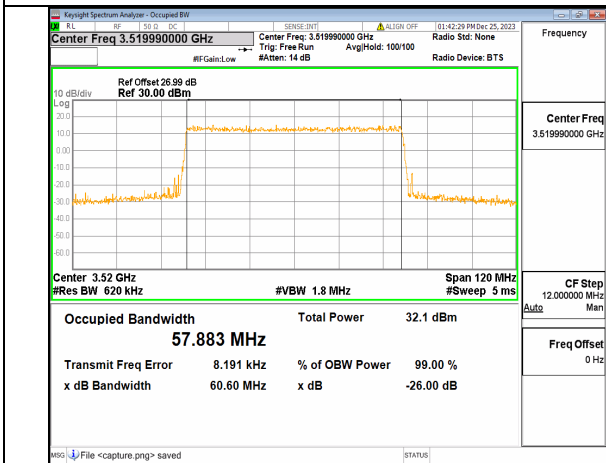

n77(3450-3550MHz) 60M DFT-s-OFDM 256QAM Outer_Full Mid

n77(3450-3550MHz) 60M CP-OFDM QPSK Outer_Full Mid

n77(3450-3550MHz) 60M DFT-s-OFDM BPSK Outer_Full High

n77(3450-3550MHz) 60M DFT-s-OFDM QPSK Outer_Full High