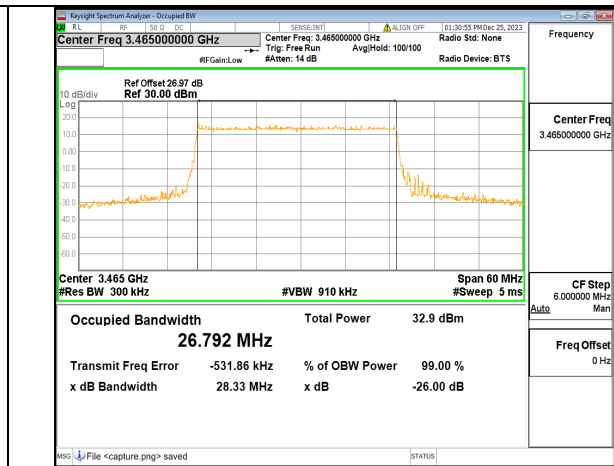

n77(3450-3550MHz) 30M DFT-s-OFDM QPSK Outer_Full Low