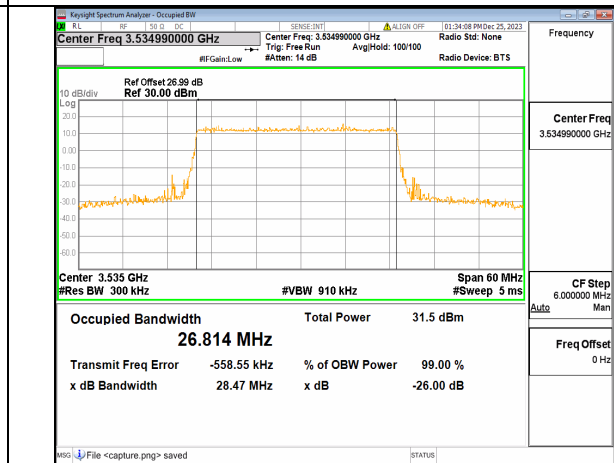

n77(3450-3550MHz) 30M DFT-s-OFDM 64QAM Outer_Full High