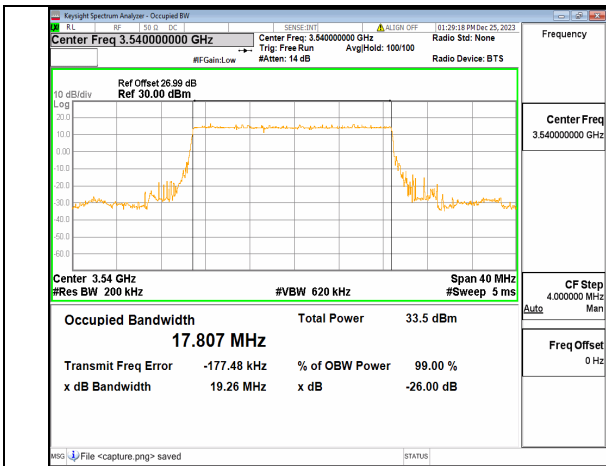

n77(3450-3550MHz) 20M DFT-s-OFDM 16QAM Outer_Full Mid

n77(3450-3550MHz) 20M DFT-s-OFDM 64QAM Outer_Full Mid

n77(3450-3550MHz) 20M DFT-s-OFDM 256QAM Outer_Full Mid

n77(3450-3550MHz) 20M CP-OFDM QPSK Outer_Full Mid