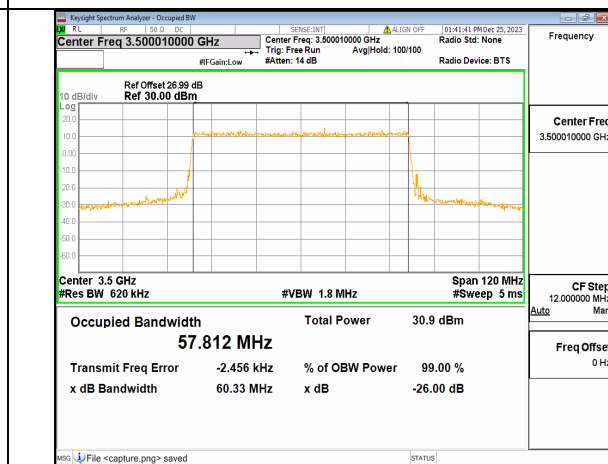

n77(3450-3550MHz) 60M CP-OFDM QPSK Outer_Full Mid