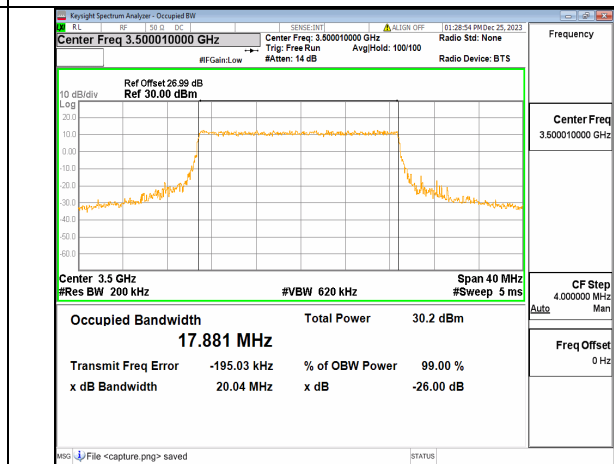

n77(3450-3550MHz) 20M CP-OFDM QPSK Outer_Full Mid