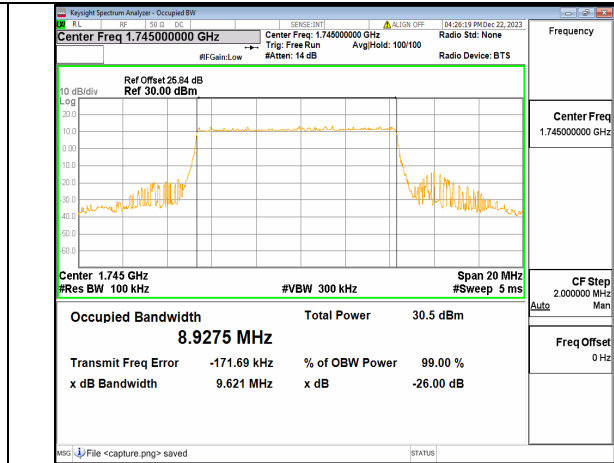

n66 10M DFT-s-OFDM BPSK Outer_Full Mid

n66 10M DFT-s-OFDM QPSK Outer_Full Mid

n66 10M DFT-s-OFDM 16QAM Outer_Full Mid

n66 10M DFT-s-OFDM 64QAM Outer_Full Mid

n66 10M DFT-s-OFDM 256QAM Outer_Full Mid

n66 10M CP-OFDM QPSK Outer_Full Mid