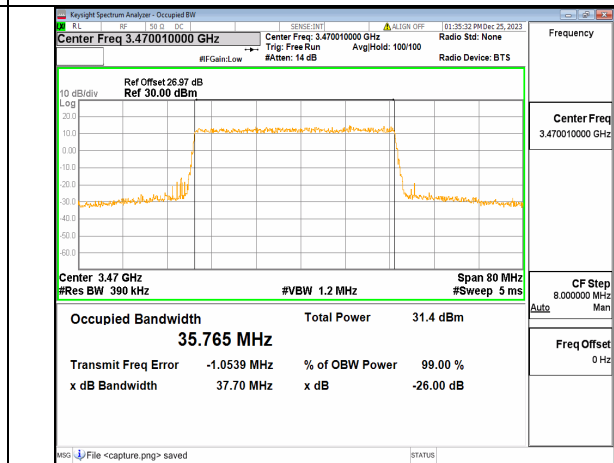

n77(3450-3550MHz) 40M DFT-s-OFDM 64QAM Outer_Full Low