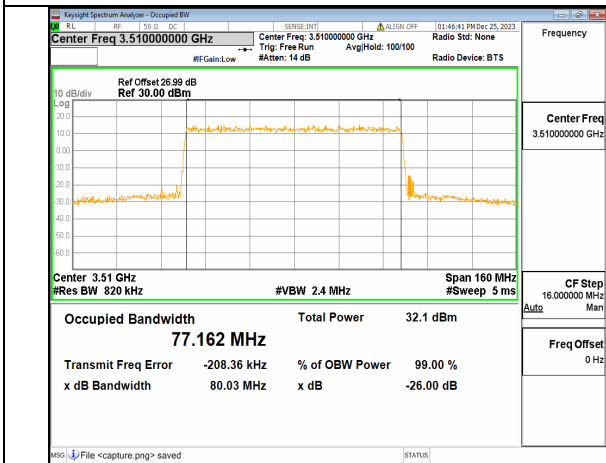

n77(3450-3550MHz) 80M DFT-s-OFDM 16QAM Outer_Full High