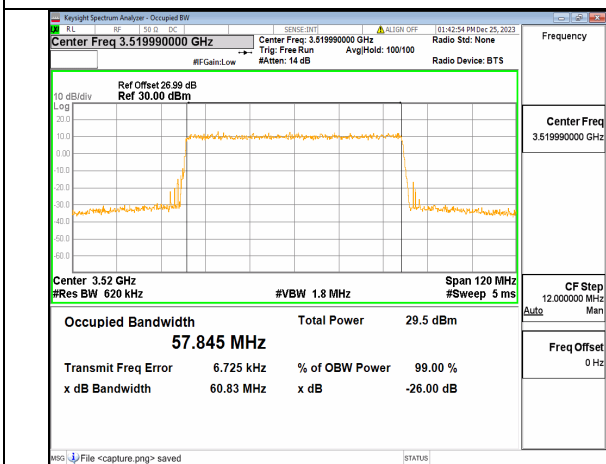

n77(3450-3550MHz) 60M DFT-s-OFDM 256QAM Outer_Full High