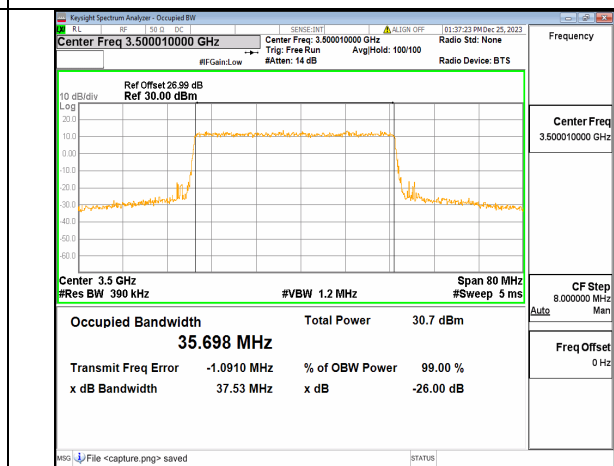

n77(3450-3550MHz) 40M CP-OFDM QPSK Outer_Full Mid