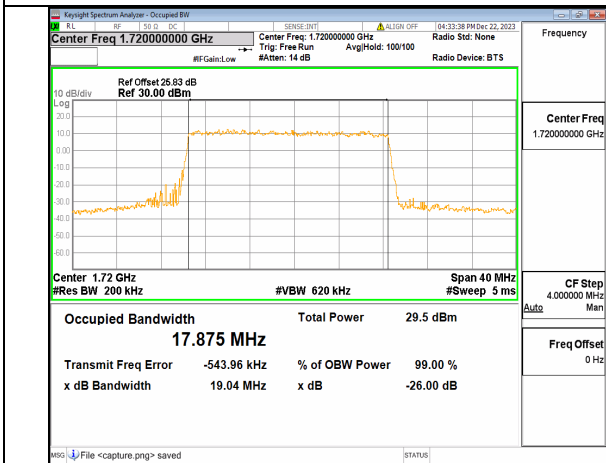

n66 20M DFT-s-OFDM 16QAM Outer_Full Low