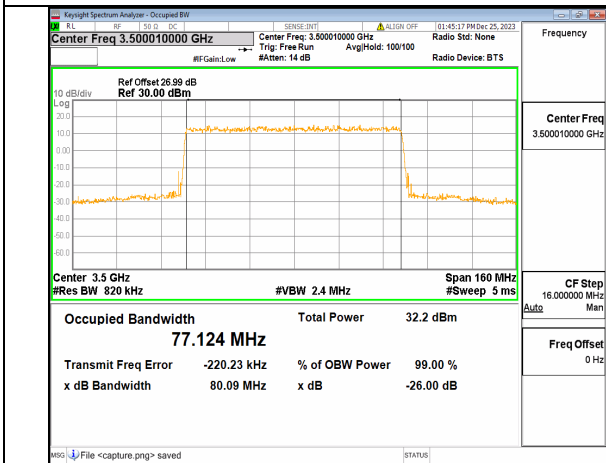

n77(3450-3550MHz) 80M DFT-s-OFDM 256QAM Outer_Full Low

n77(3450-3550MHz) 80M CP-OFDM QPSK Outer_Full Low

n77(3450-3550MHz) 80M DFT-s-OFDM BPSK Outer_Full Mid

n77(3450-3550MHz) 80M DFT-s-OFDM QPSK Outer_Full Mid