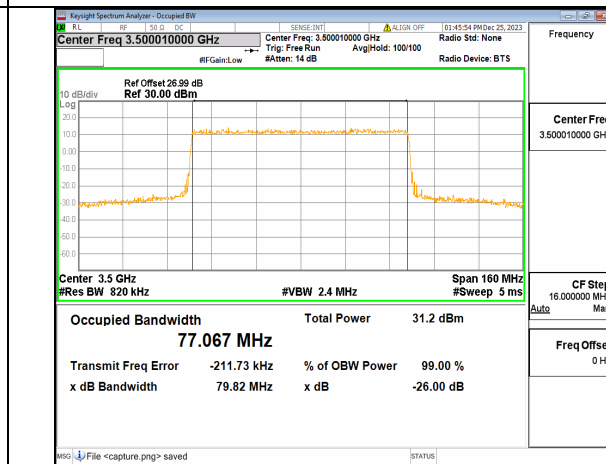

n77(3450-3550MHz) 80M CP-OFDM QPSK Outer_Full Mid