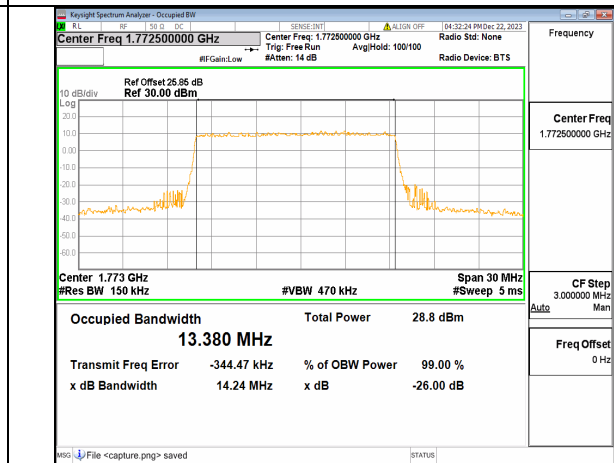

n66 15M DFT-s-OFDM 64QAM Outer_Full High