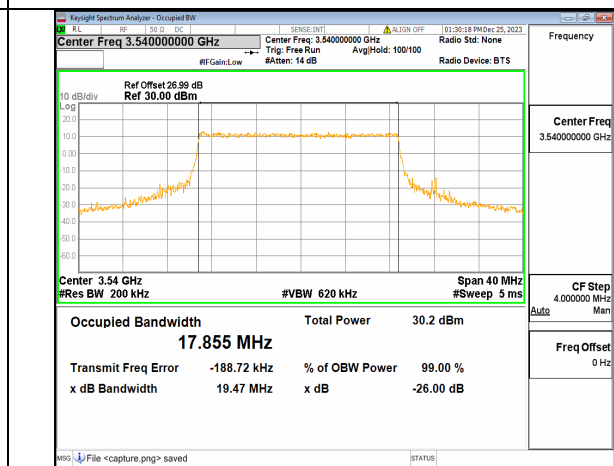

n77(3450-3550MHz) 20M CP-OFDM QPSK Outer_Full High