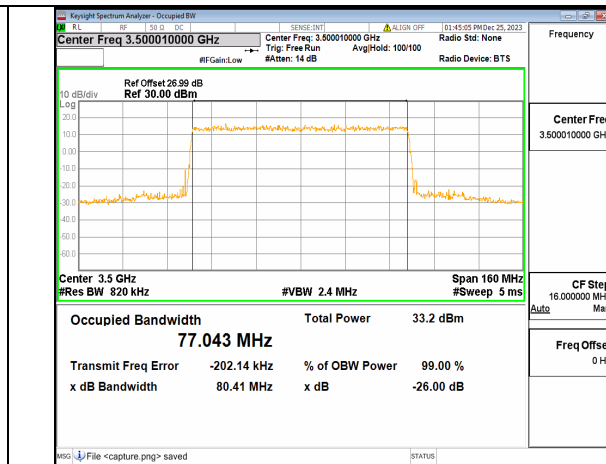

n77(3450-3550MHz) 80M DFT-s-OFDM QPSK Outer_Full Mid