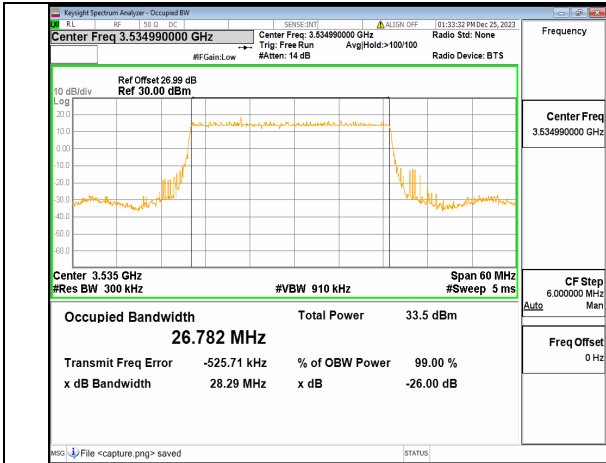

n77(3450-3550MHz) 30M DFT-s-OFDM BPSK Outer_Full High