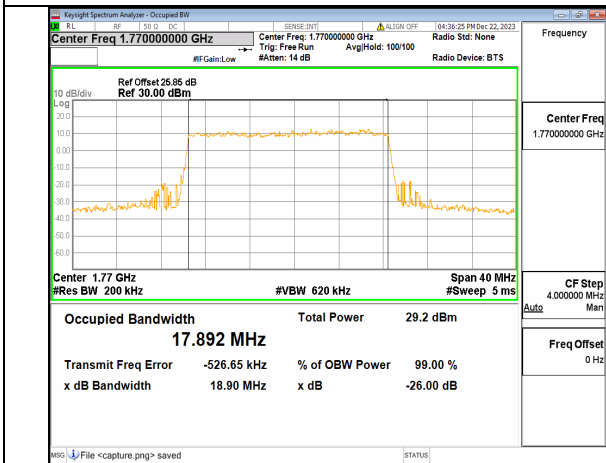

n66 20M DFT-s-OFDM 16QAM Outer_Full High