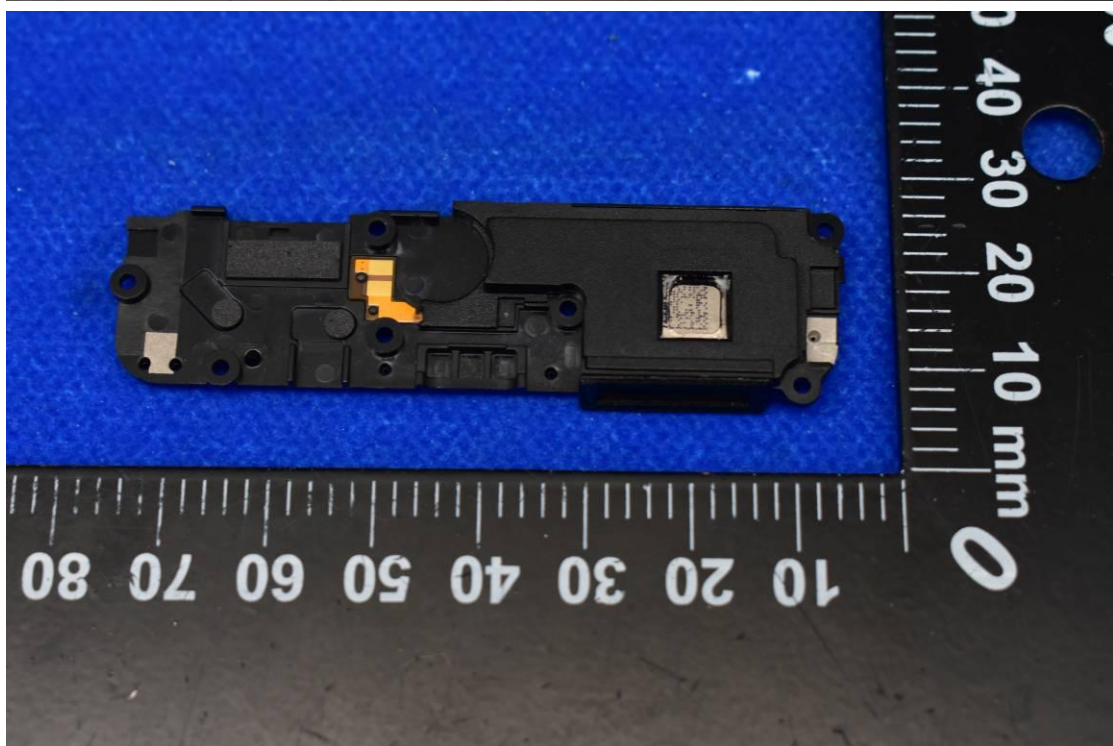

FCC ID: 2ABGH-R667L5

### Internal Photos

1. EUT uncover view

## 2. Antenna view