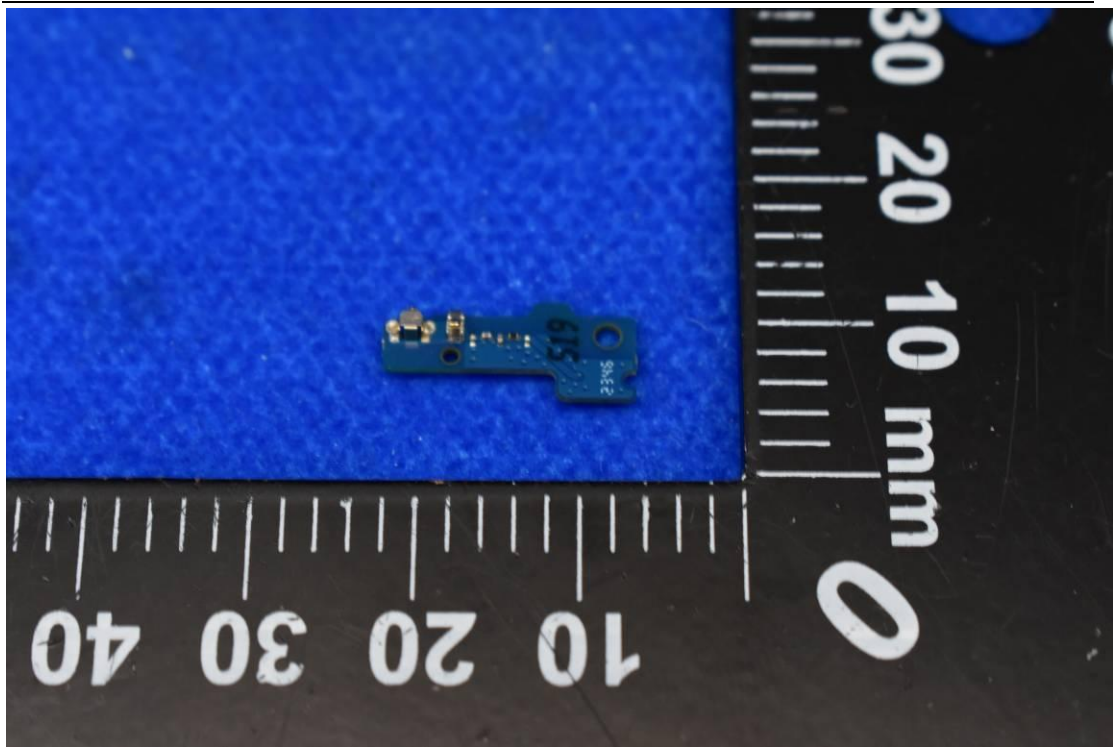

FCC ID: 2ABGH-R667L5

### Internal Photos

1. EUT uncover view

## 2. Antenna view