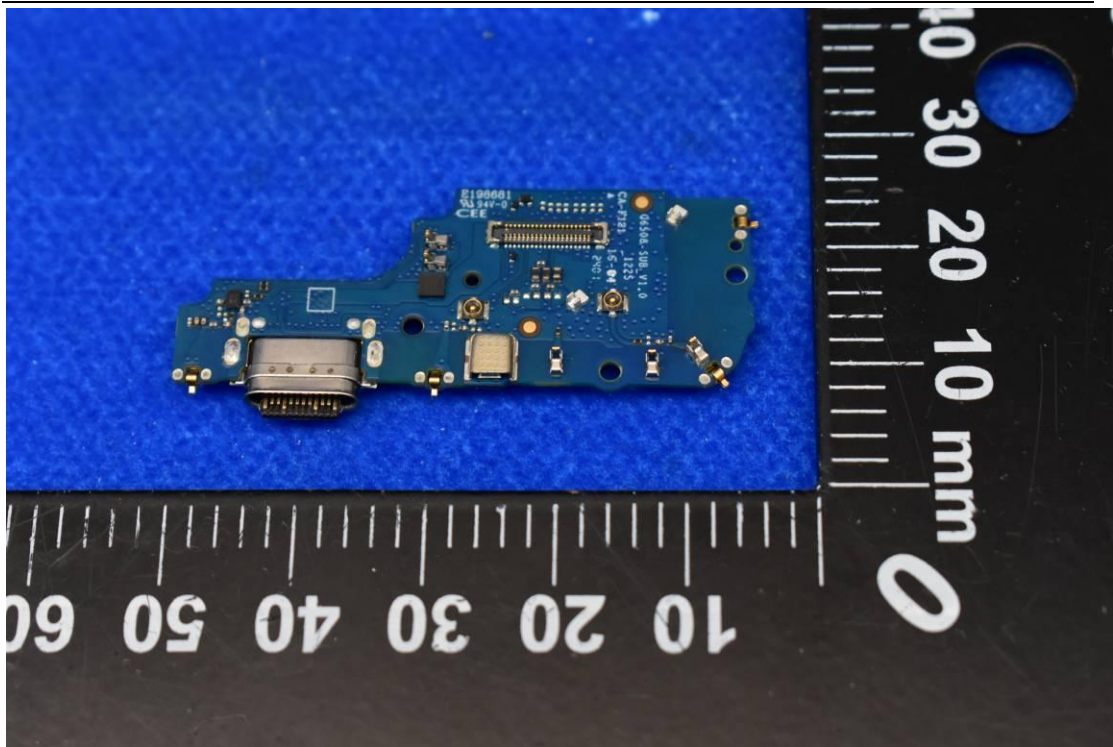

FCC ID: 2ABGH-R667L5

### Internal Photos

1. EUT uncover view

## 2. Antenna view