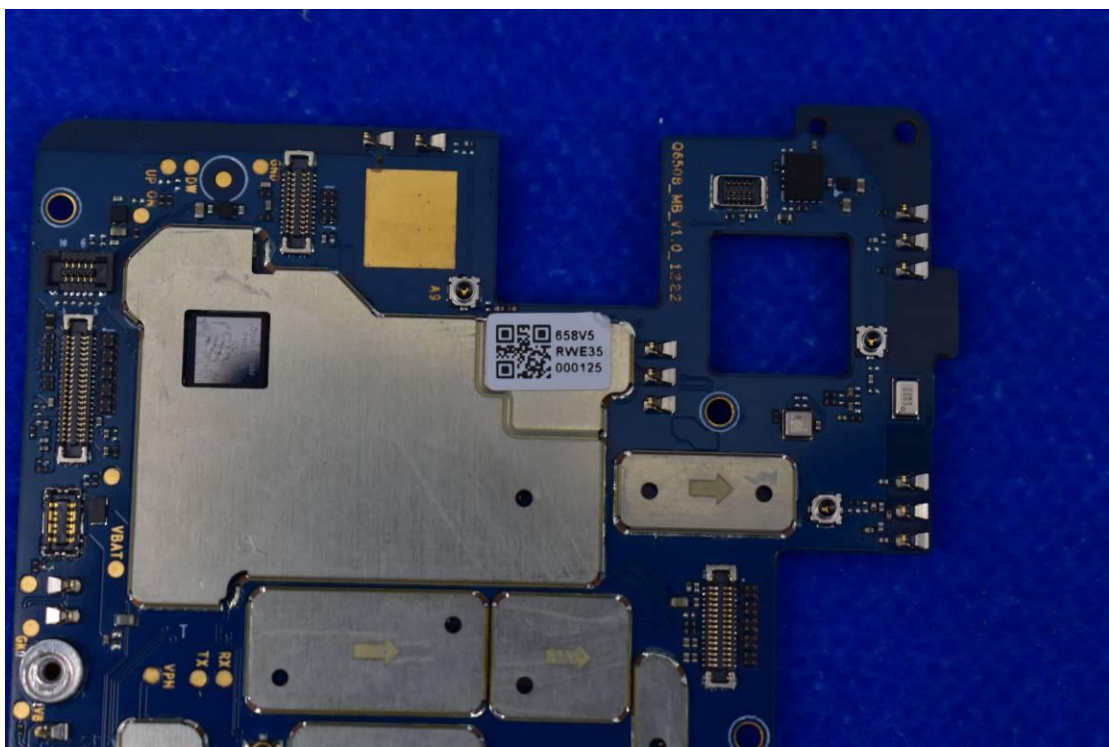

FCC ID: 2ABGH-R667L5

### Internal Photos

1. EUT uncover view

## 2. Antenna view