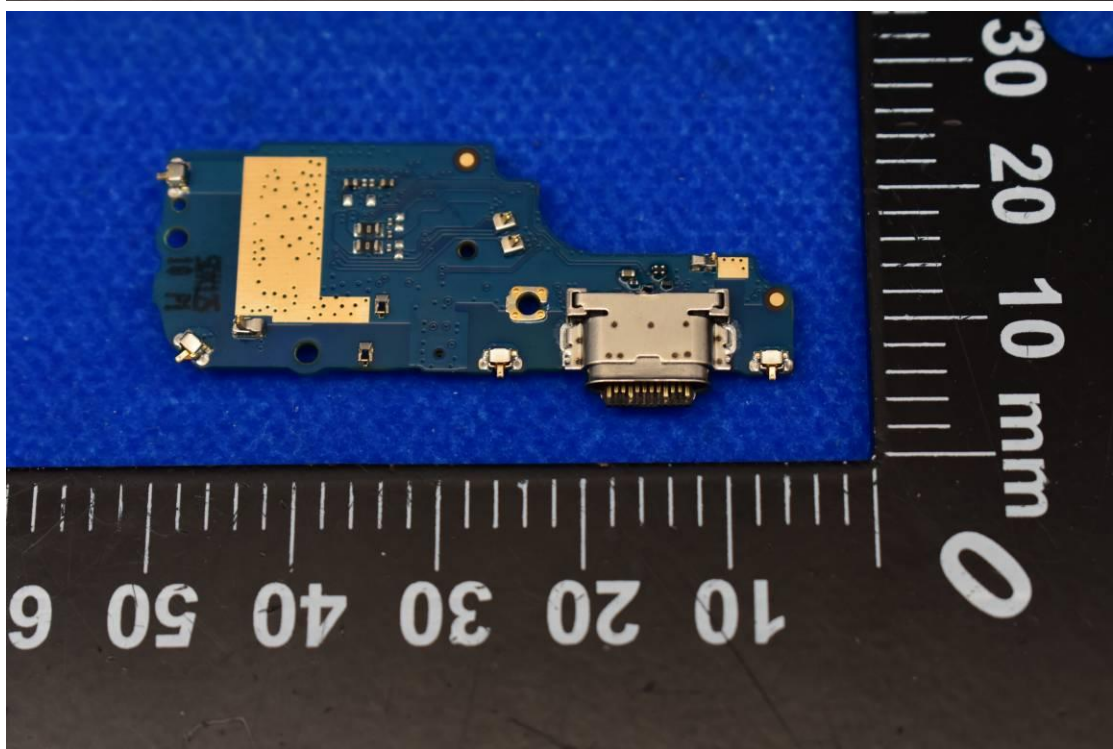

FCC ID: 2ABGH-R667L5

### Internal Photos

1. EUT uncover view

## 2. Antenna view