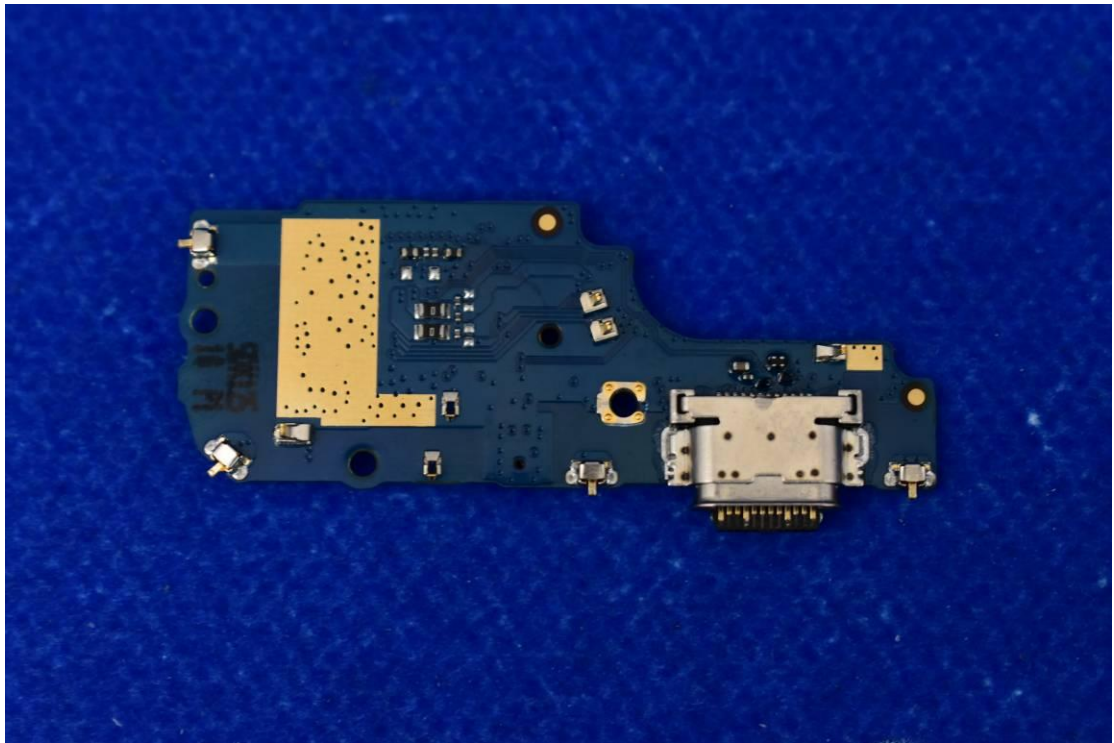

FCC ID: 2ABGH-R667L5

### Internal Photos

1. EUT uncover view

## 2. Antenna view