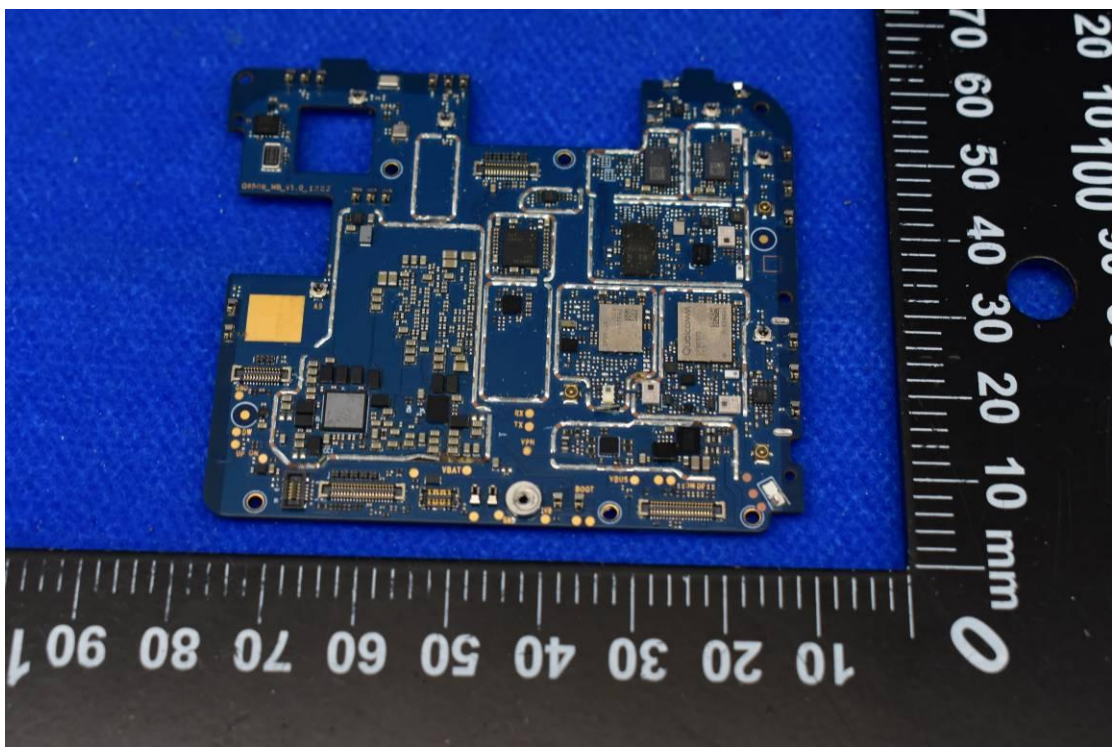

FCC ID: 2ABGH-R667L5

### Internal Photos

1. EUT uncover view

## 2. Antenna view