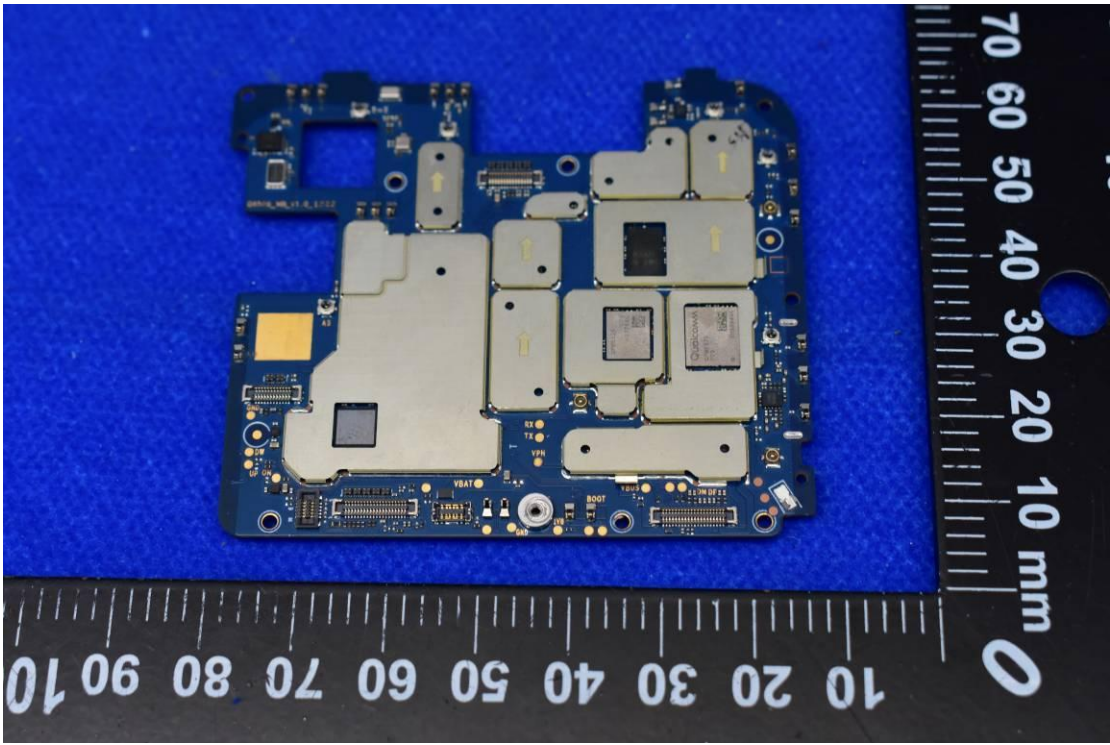

FCC ID: 2ABGH-R667L5

### Internal Photos

1. EUT uncover view

## 2. Antenna view