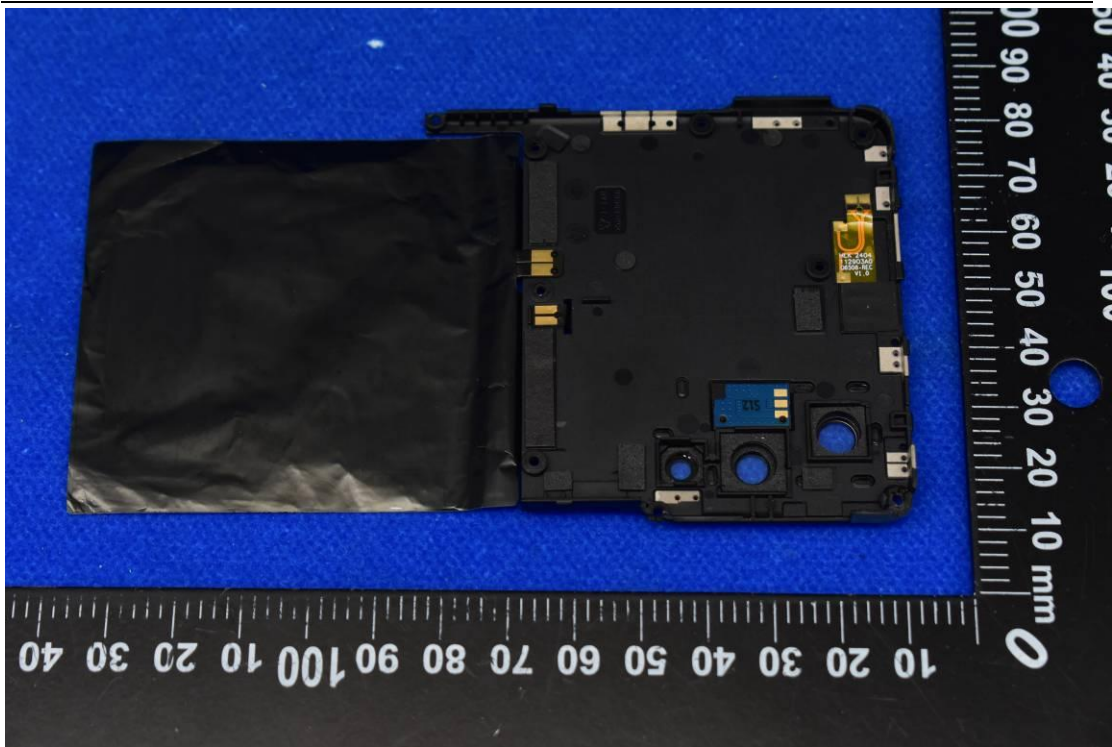

FCC ID: 2ABGH-R667L5

### Internal Photos

1. EUT uncover view

## 2. Antenna view