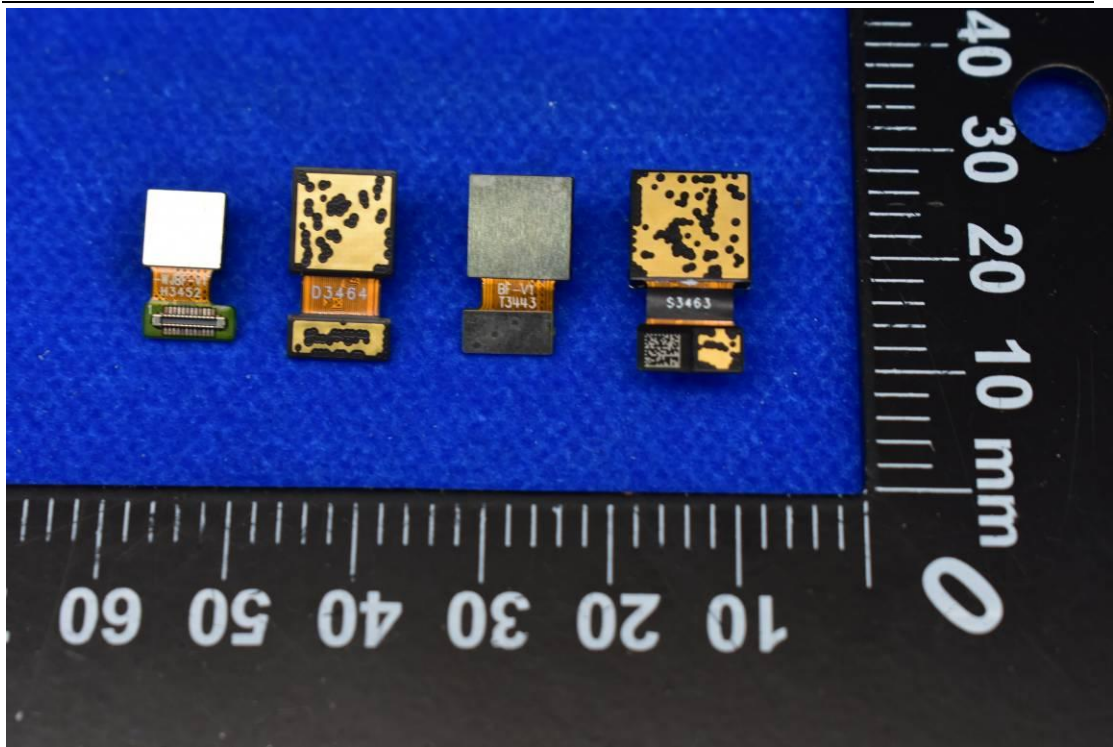

FCC ID: 2ABGH-R667L5

### Internal Photos

1. EUT uncover view

## 2. Antenna view