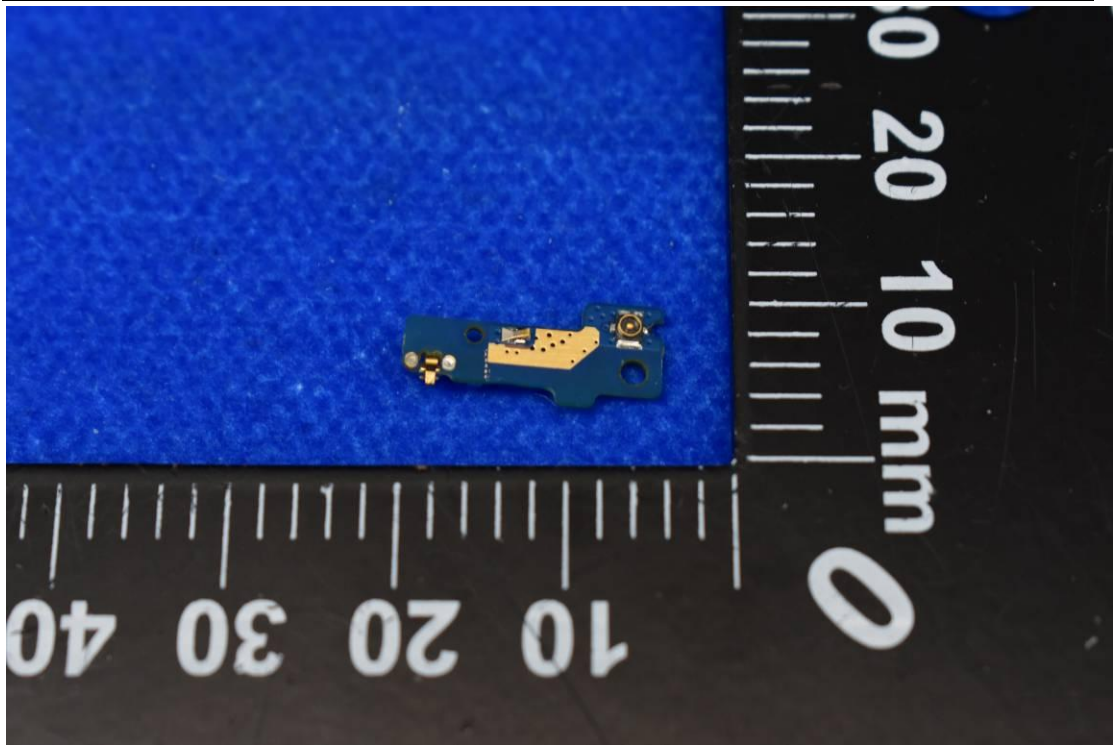

FCC ID: 2ABGH-R667L5

### Internal Photos

1. EUT uncover view

## 2. Antenna view