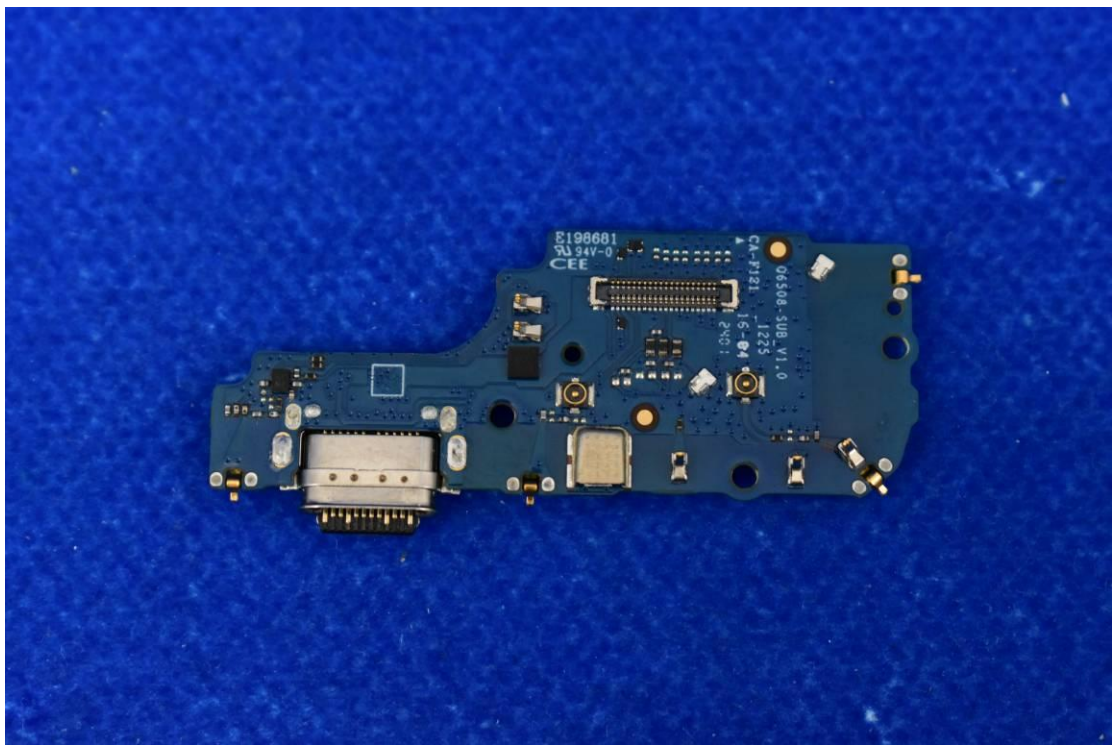

FCC ID: 2ABGH-R667L5

### Internal Photos

1. EUT uncover view

## 2. Antenna view