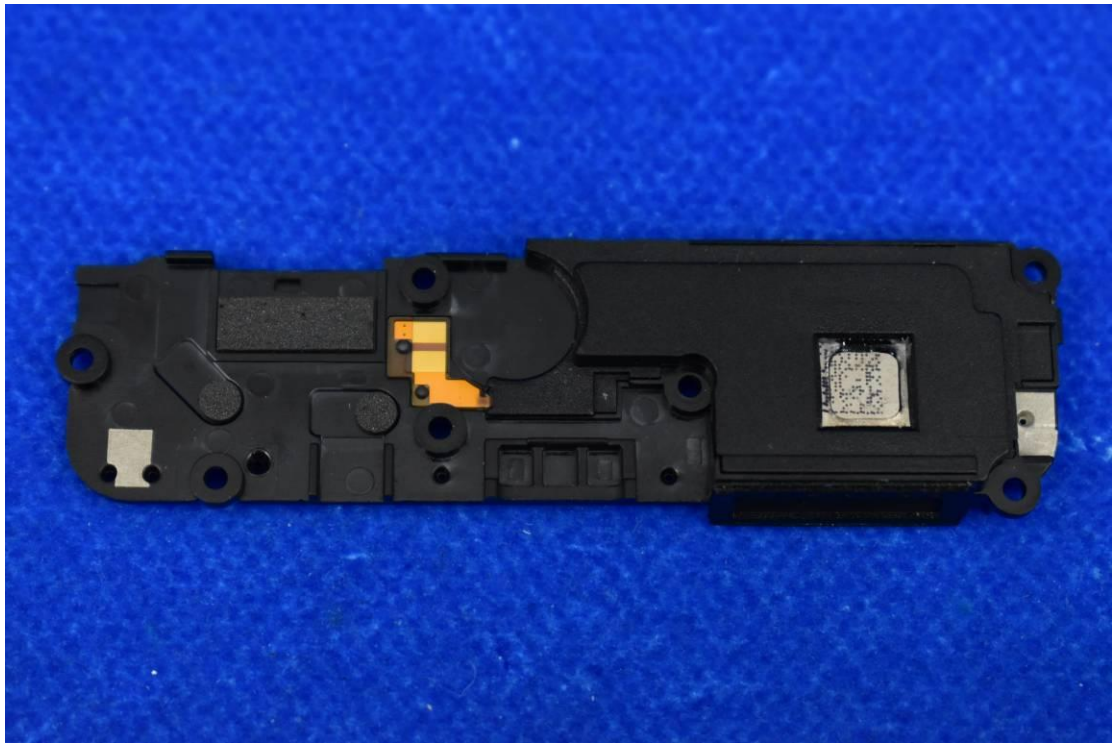

FCC ID: 2ABGH-R667L5

### Internal Photos

1. EUT uncover view

## 2. Antenna view