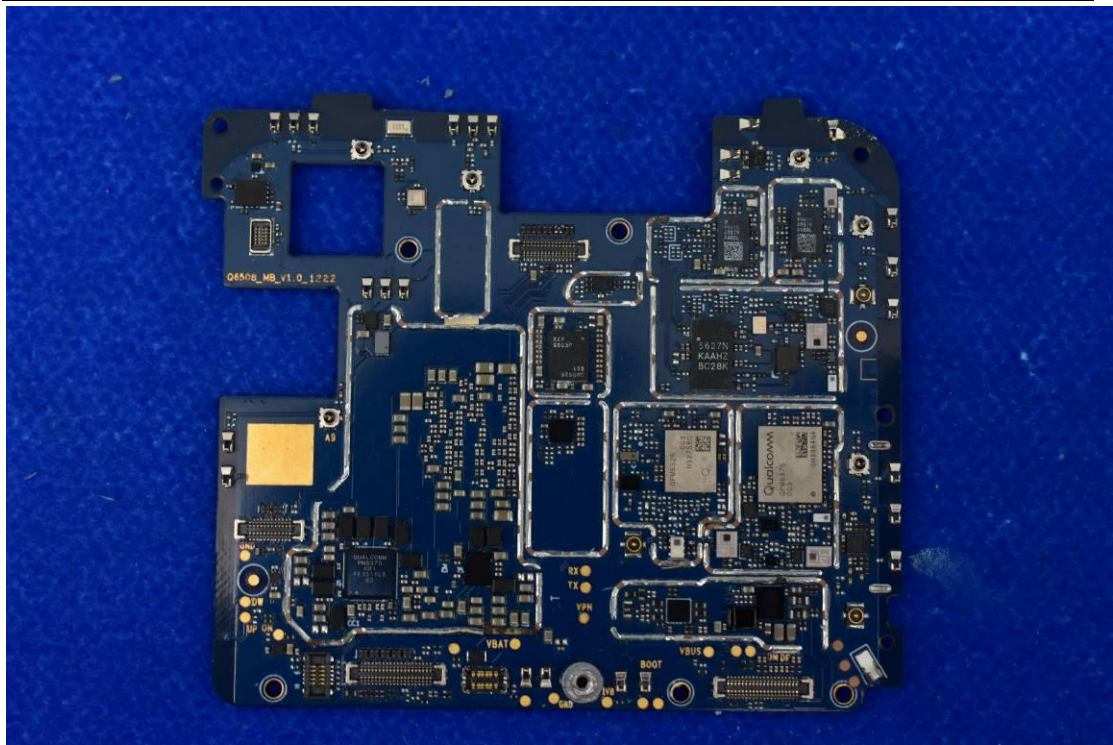

FCC ID: 2ABGH-R667L5

### Internal Photos

1. EUT uncover view

## 2. Antenna view