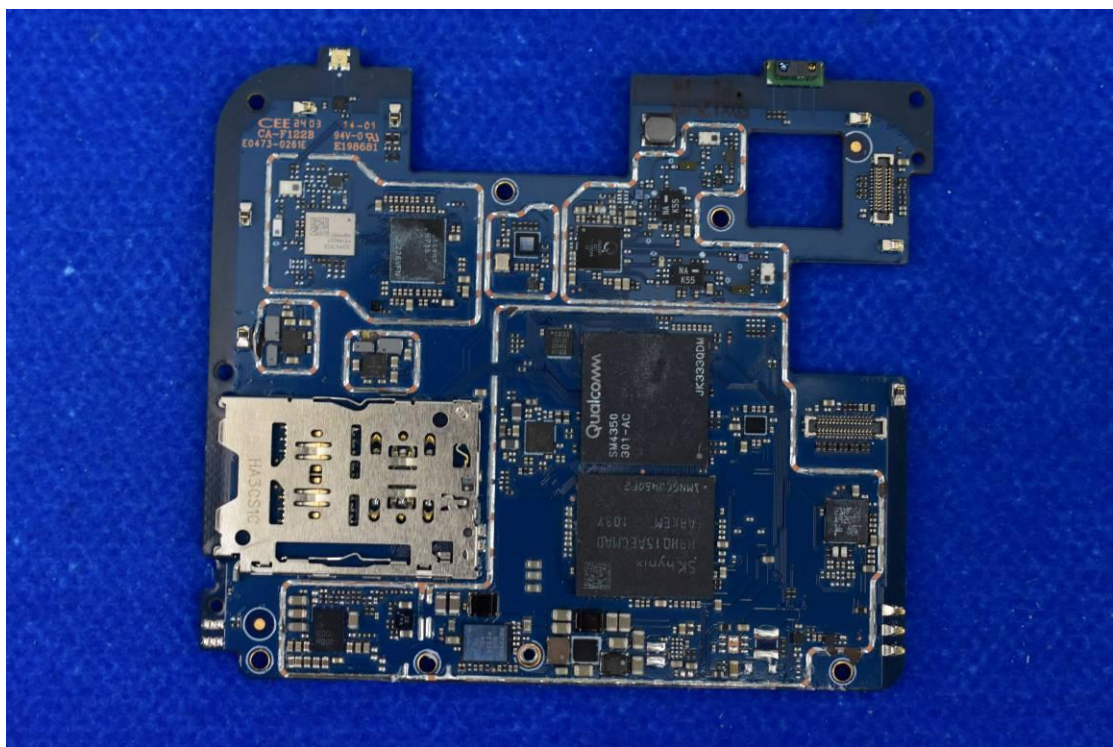

FCC ID: 2ABGH-R667L5

### Internal Photos

1. EUT uncover view

## 2. Antenna view