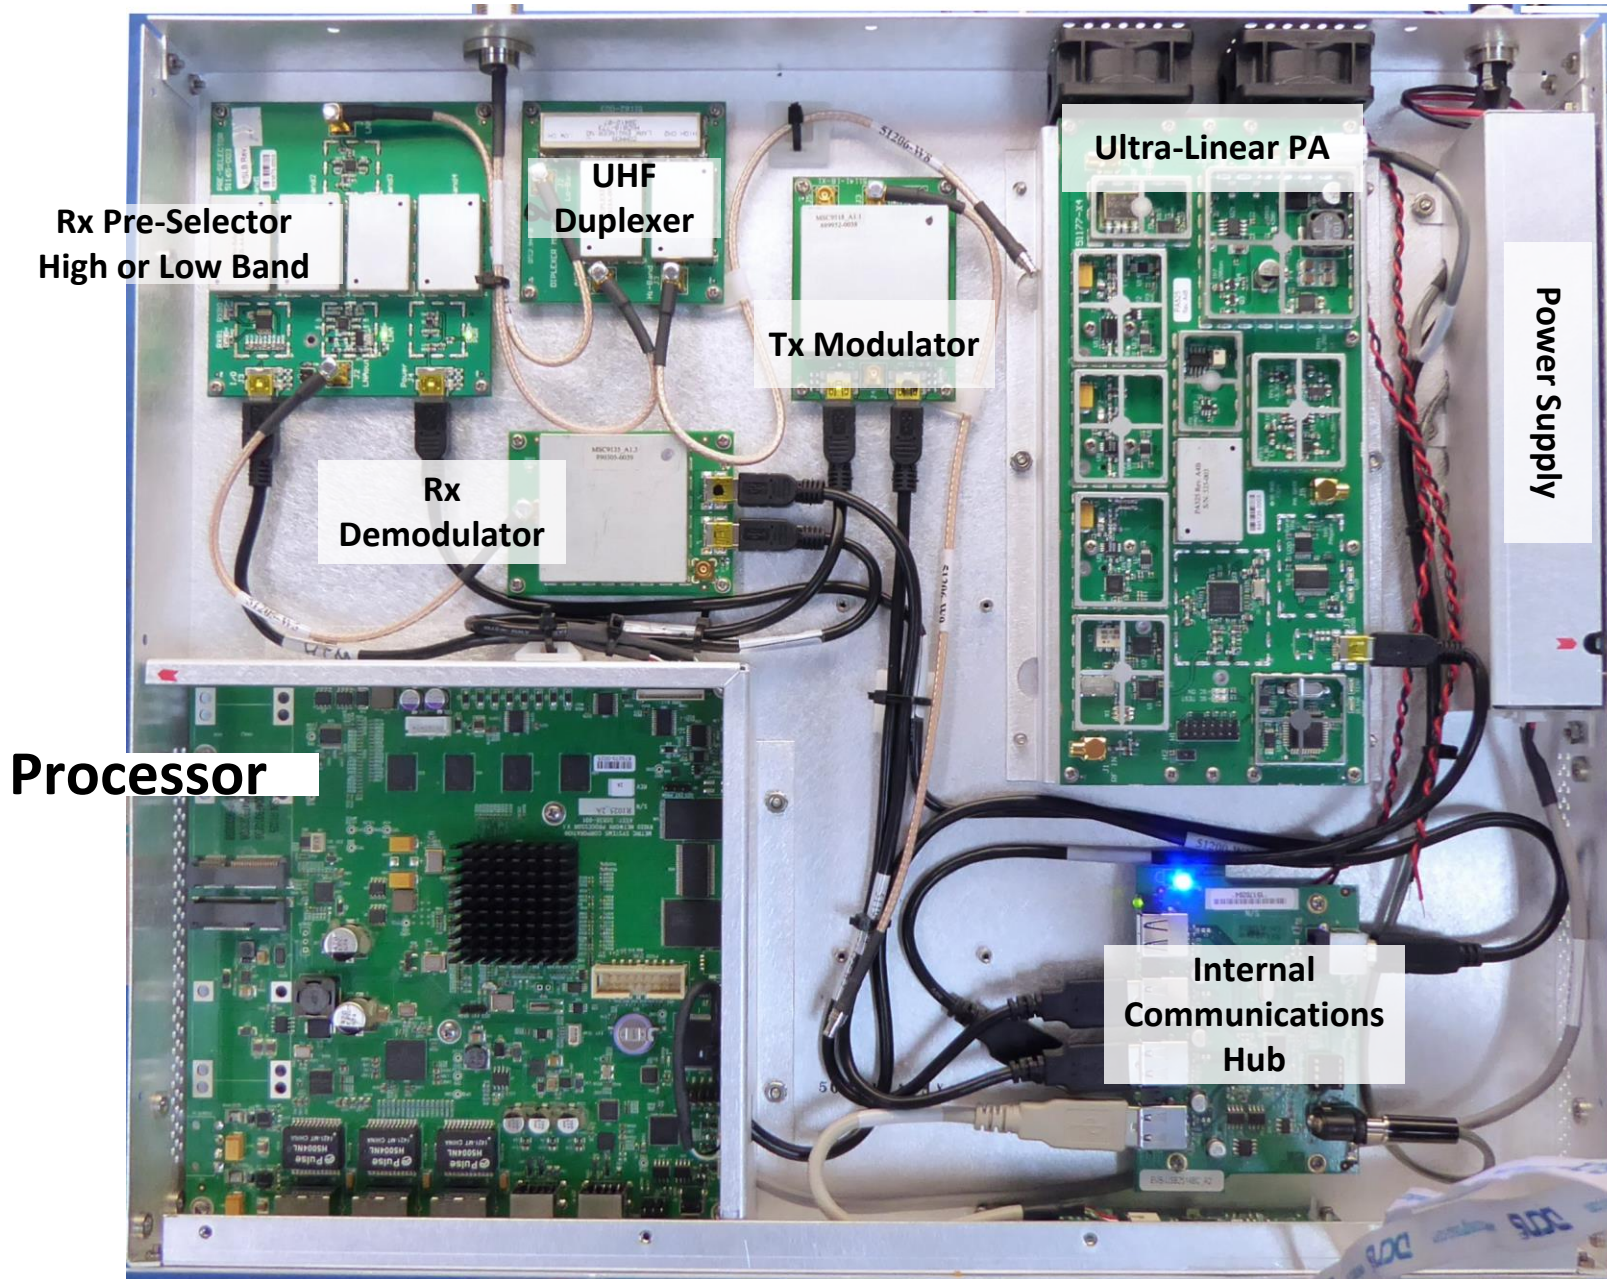

UHF RaptorXR Internal Sub-Systems

Antenna Port

28 VDC DC Power Input

Processor

Rx Pre-Selector
High or Low Band

Rx
Demodulator

UHF
Duplexer

Tx Modulator

Ultra-Linear PA

Power Supply

Internal
Communications
Hub

Front Panel Display

VHF RaptorXR Internal Sub-Systems

To External Duplexer

Rx Input

Tx Output

28 VDC DC Power Input

Rx Pre-Selector
High or Low Band

Tx Modulator

Ultra-Linear PA

Power Supply

Rx
Demodulator

Processor

Internal
Communications
Hub