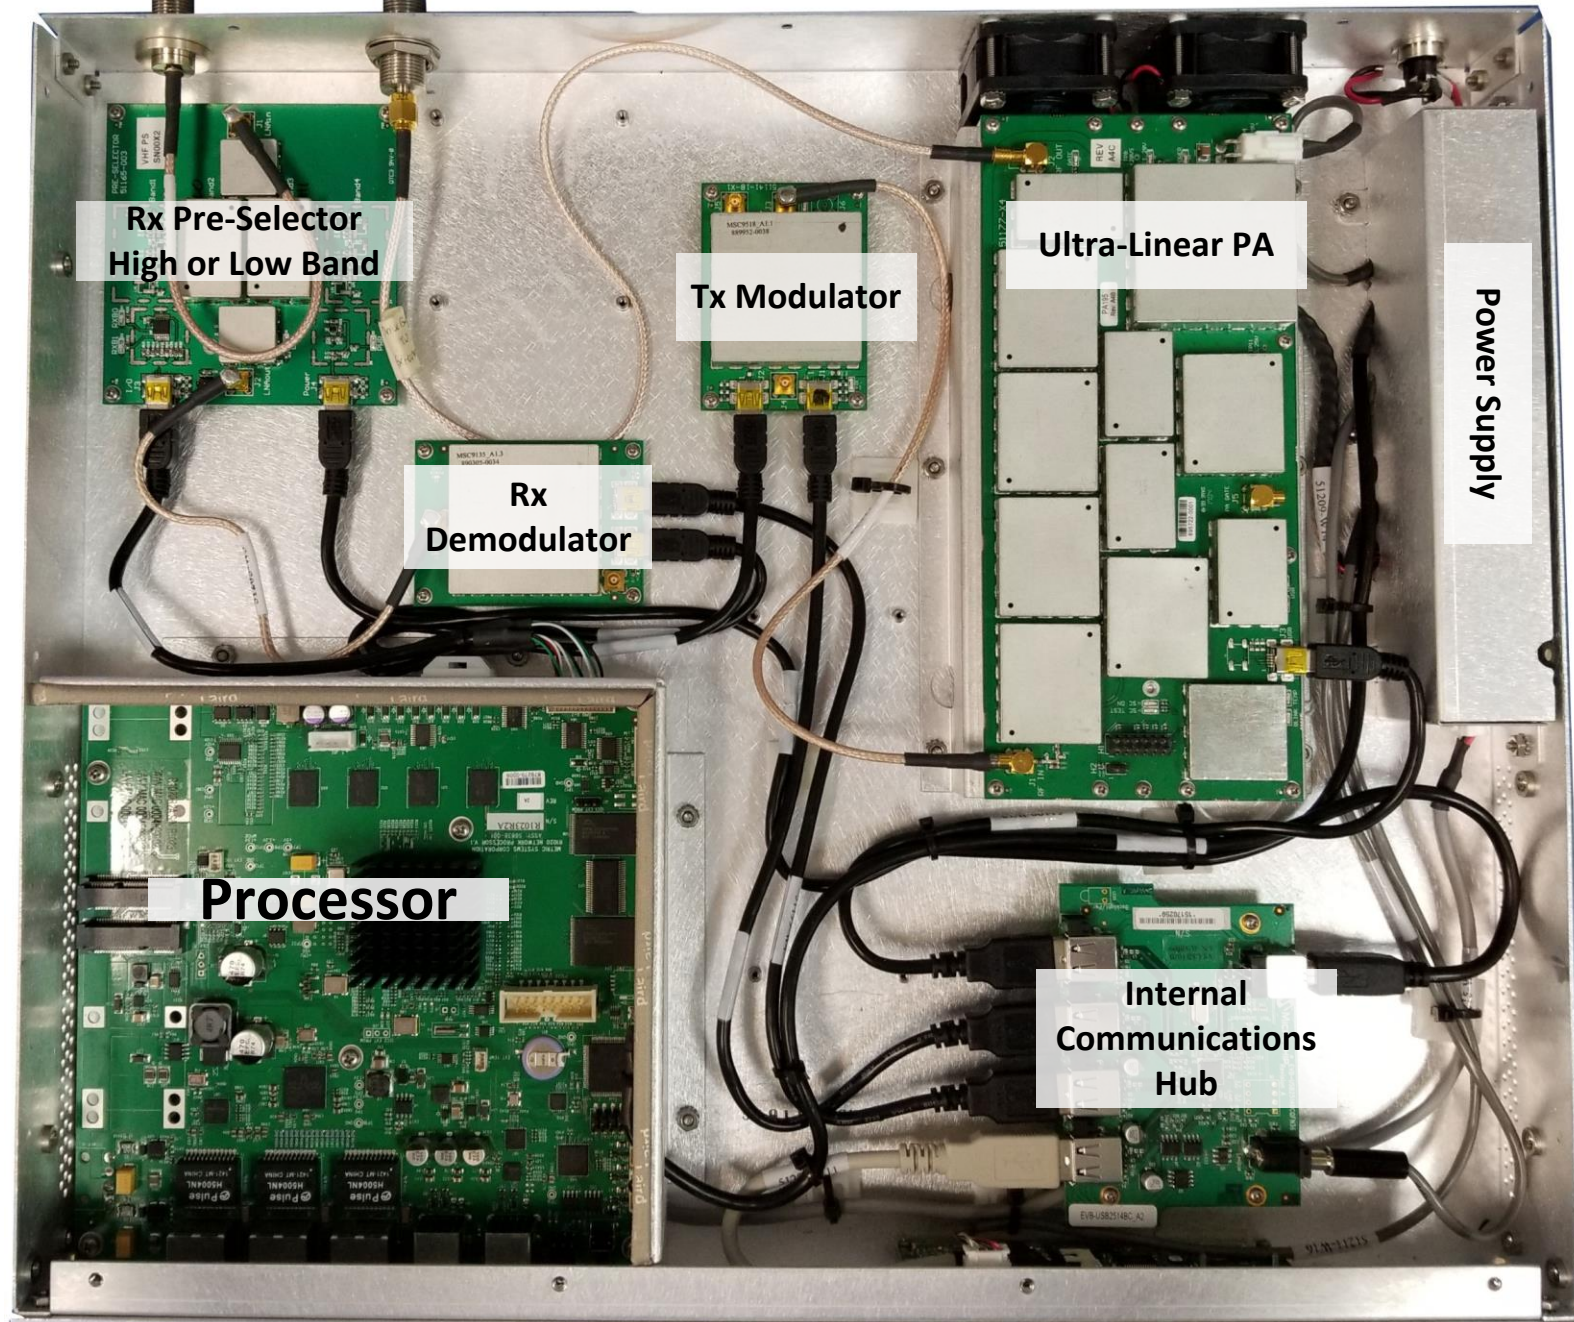

UHF RaptorXR Internal Sub-Systems

Antenna Port

28 VDC DC Power Input

Processor

Rx Pre-Selector
High or Low Band

Rx
Demodulator

UHF
Duplexer

Tx Modulator

Ultra-Linear PA

Power Supply

Internal
Communications
Hub

Front Panel Display

VHF RaptorXR Internal Sub-Systems

To External Duplexer

Rx Input

Tx Output

28 VDC DC Power Input

Rx Pre-Selector
High or Low Band

Tx Modulator

Ultra-Linear PA

Power Supply

Rx
Demodulator

Processor

Internal
Communications
Hub