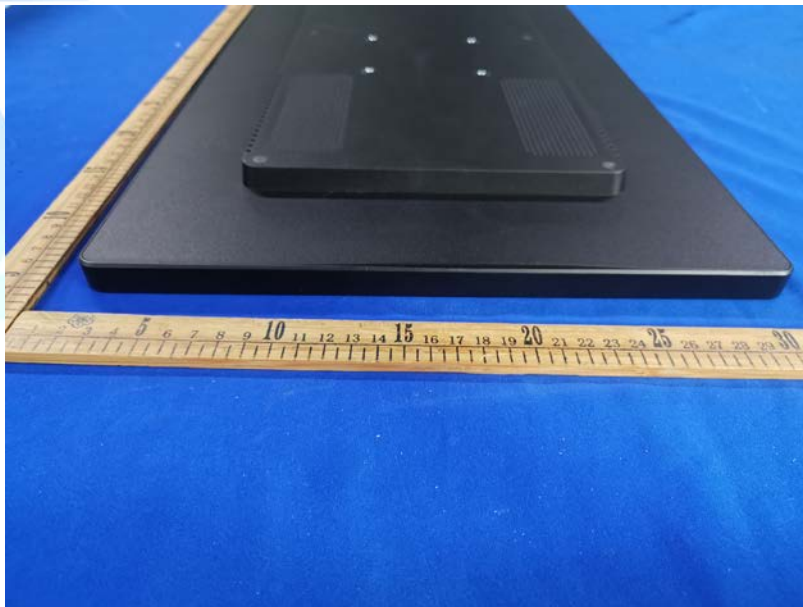

Product Name: Android Tablet

Test Model No.: WF2188T

EUT Constructional Details

Adapter 1:

Adapter 2:

FA2188T:

▶▶▶ END ◀◀◀