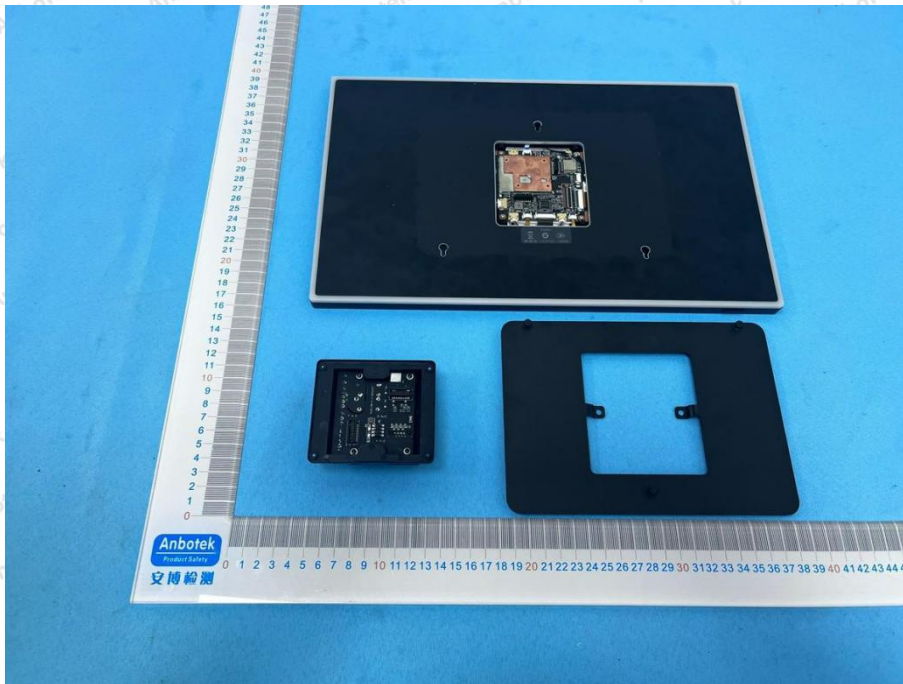

## Appendix III -- Internal Photograph

Model: SMT156

BT&WIFI ANT

ZIGBee ANT