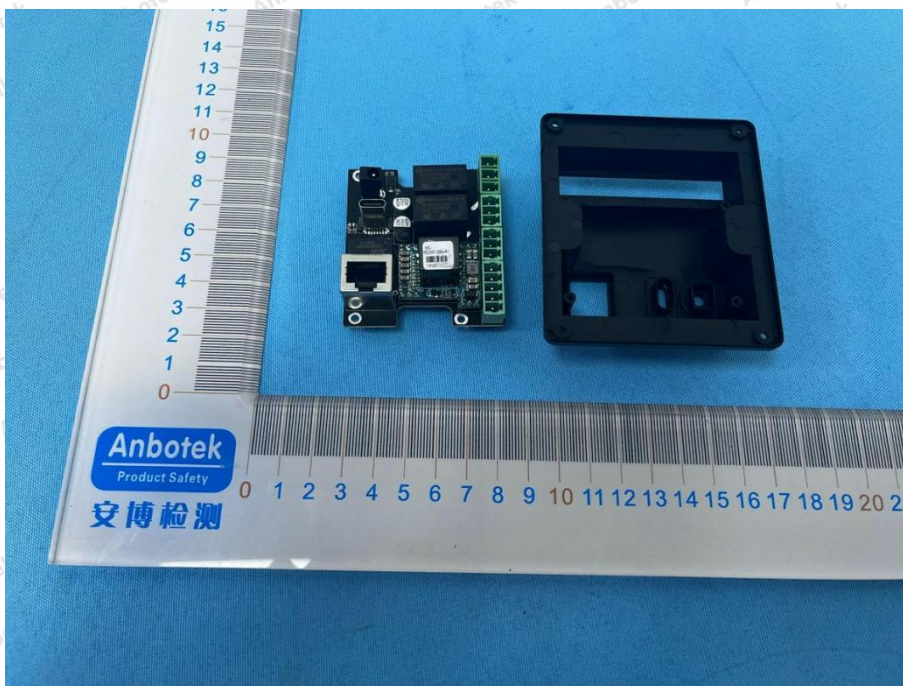

## Appendix III -- Internal Photograph

Model: SMT156

BT&WIFI ANT

ZIGBee ANT