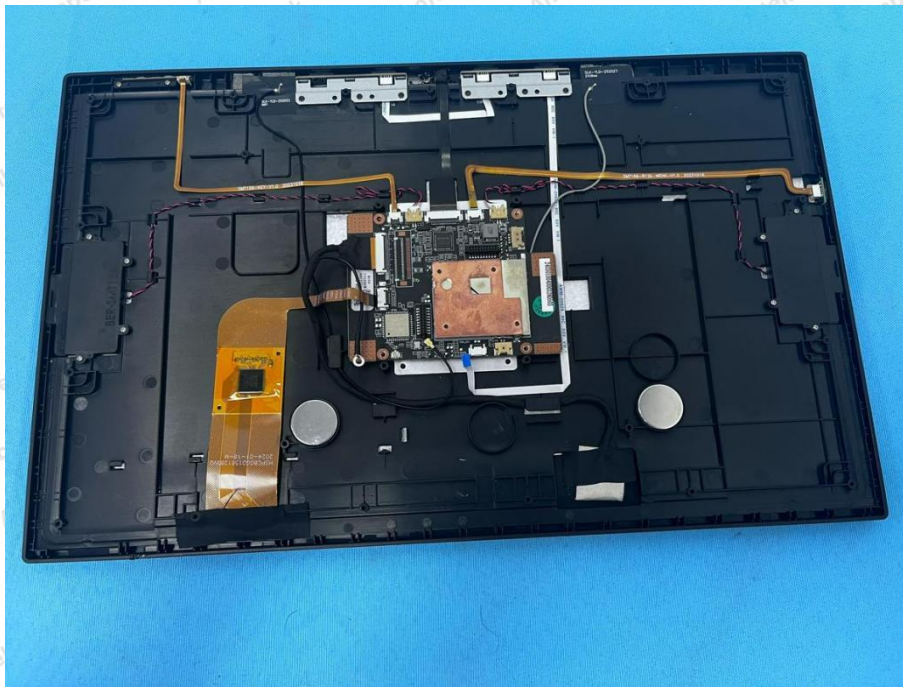

## Appendix III -- Internal Photograph

Model: SMT156

BT&WIFI ANT

ZIGBee ANT