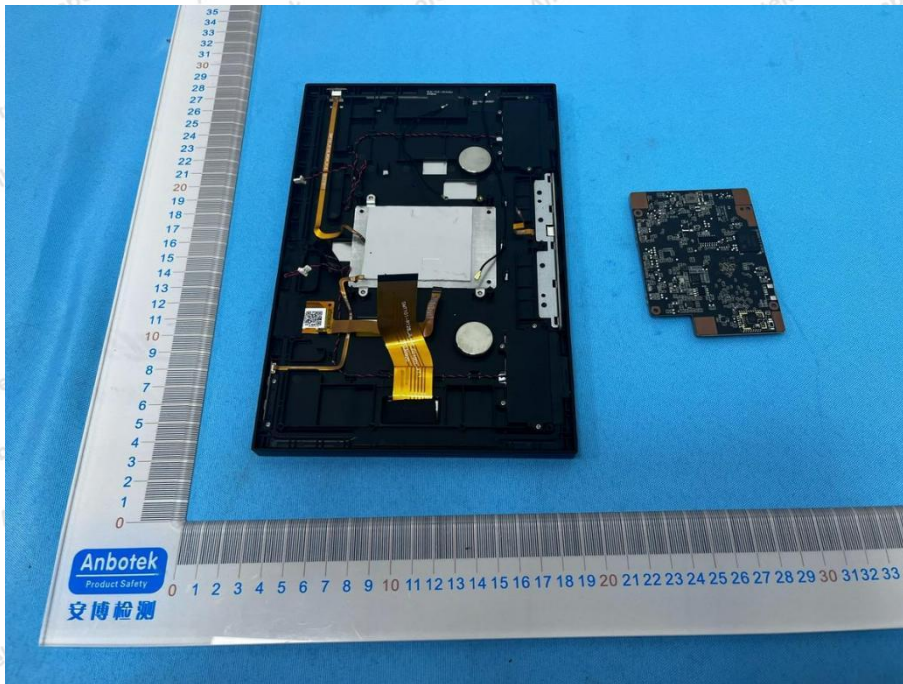

Shenzhen Anbotek Compliance Laboratory Limited

Address: 1/F., Building D, Sogood Science and Technology Park, Sanwei Community, Hangcheng Street, Bao'an District, Shenzhen, Guangdong, China.
Tel: (86) 0755-26066440 Fax: (86) 0755-26014772 Email: service@anbotek.com

Hotline
400-003-0500
www.anbotek.com.cn