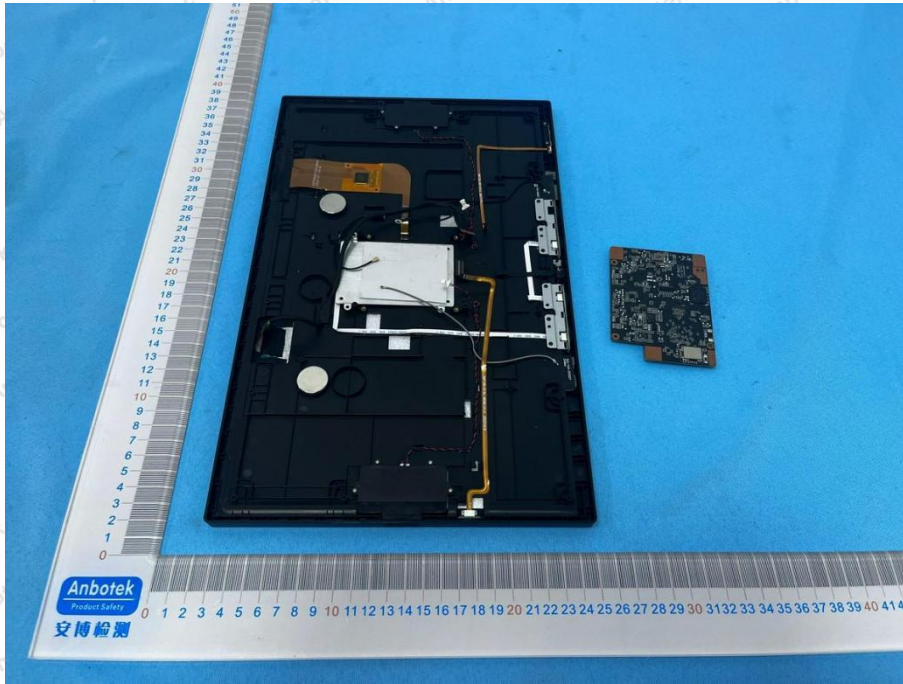

## Appendix III -- Internal Photograph

Model: SMT156

BT&WIFI ANT

ZIGBee ANT