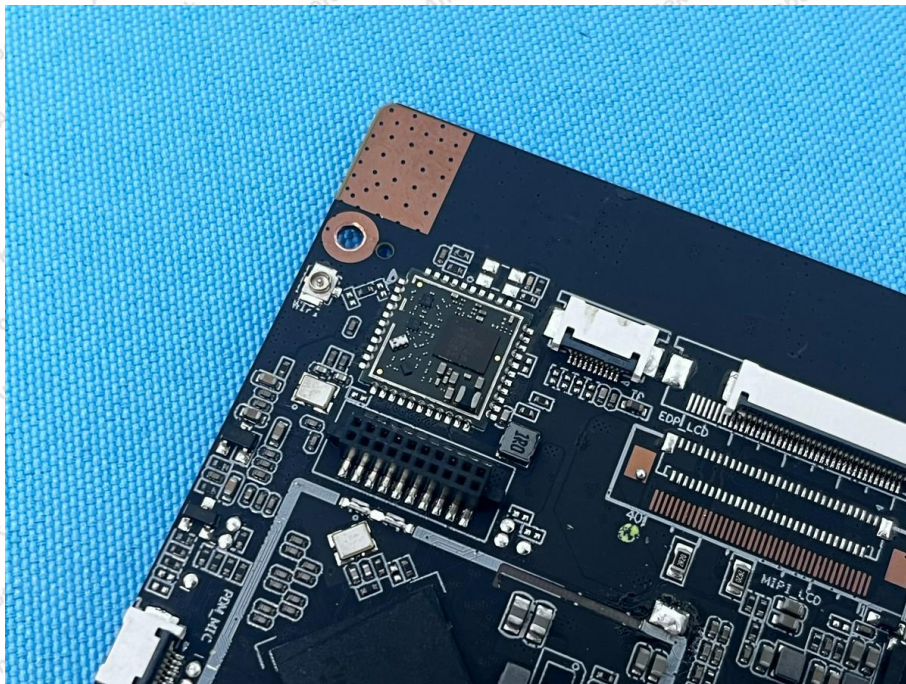

Shenzhen Anbotek Compliance Laboratory Limited

Address: 1/F., Building D, Sogood Science and Technology Park, Sanwei Community, Hangcheng Street, Bao'an District, Shenzhen, Guangdong, China.
Tel: (86) 0755-26066440 Fax: (86) 0755-26014772 Email: service@anbotek.com

Hotline
400-003-0500
www.anbotek.com.cn