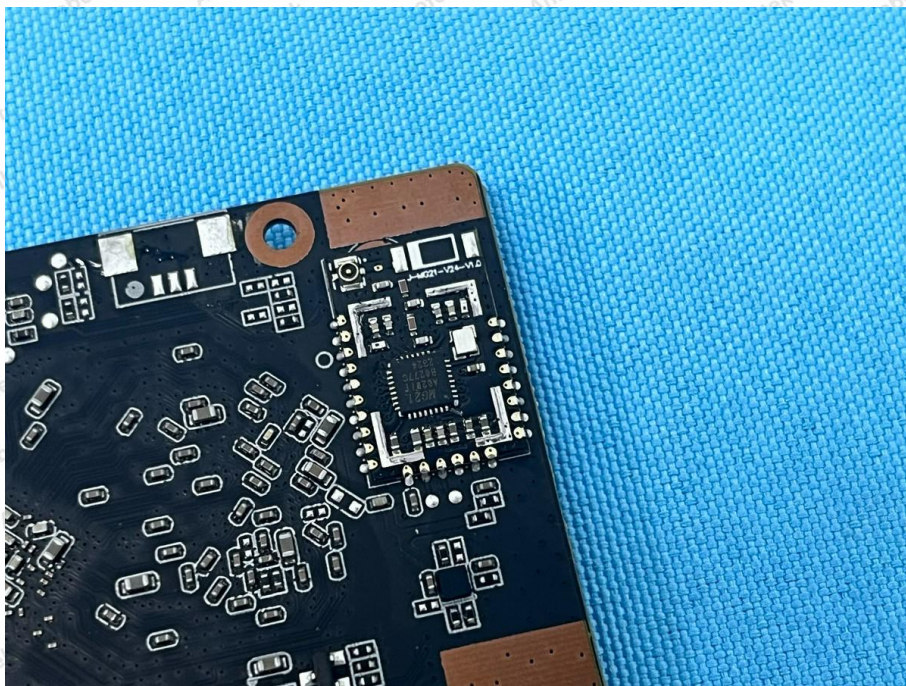

Shenzhen Anbotek Compliance Laboratory Limited

Address: 1/F., Building D, Sogood Science and Technology Park, Sanwei Community, Hangcheng Street, Bao'an District, Shenzhen, Guangdong, China.
Tel: (86) 0755-26066440 Fax: (86) 0755-26014772 Email: service@anbotek.com

Hotline
400-003-0500
www.anbotek.com.cn