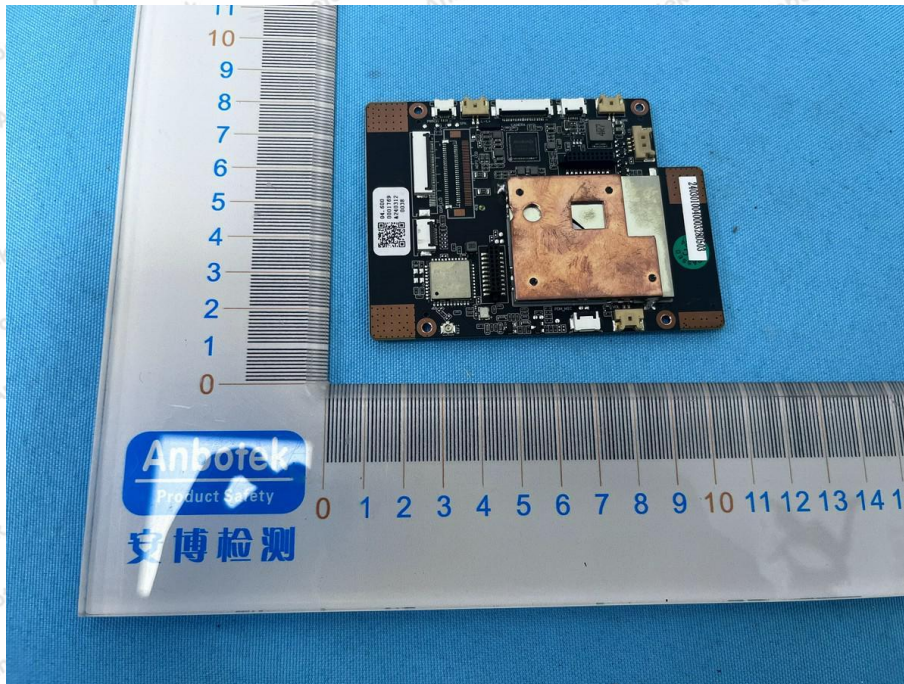

## Appendix III -- Internal Photograph

Model: SMT156

BT&WIFI ANT

ZIGBee ANT