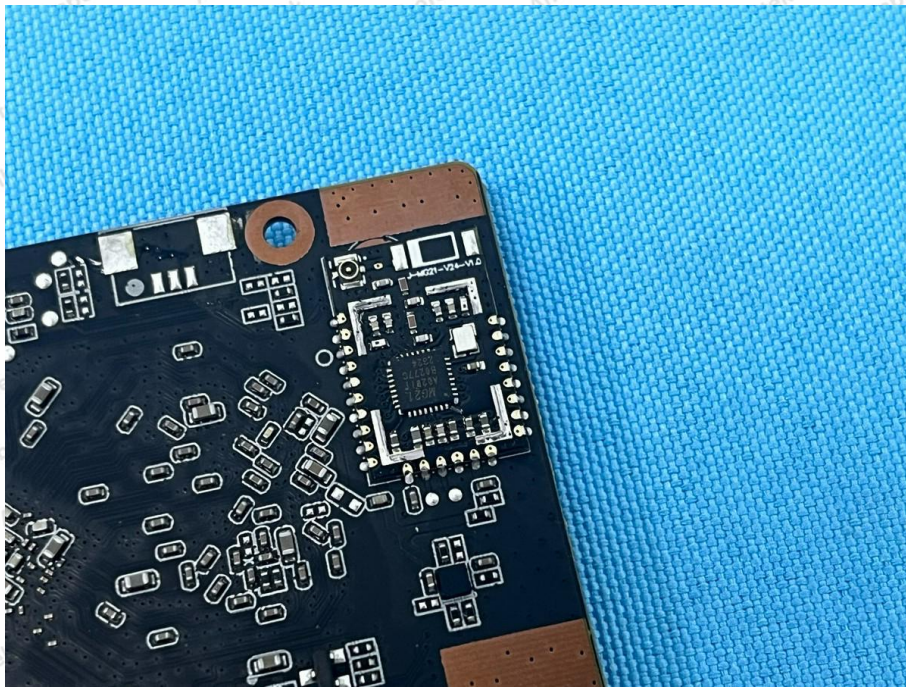

Shenzhen Anbotek Compliance Laboratory Limited

Address: 1/F., Building D, Sogood Science and Technology Park, Sanwei Community, Hangcheng Street, Bao'an District, Shenzhen, Guangdong, China.
Tel: (86) 0755-26066440 Fax: (86) 0755-26014772 Email: service@anbotek.com

Hotline

400-003-0500

www.anbotek.com.cn