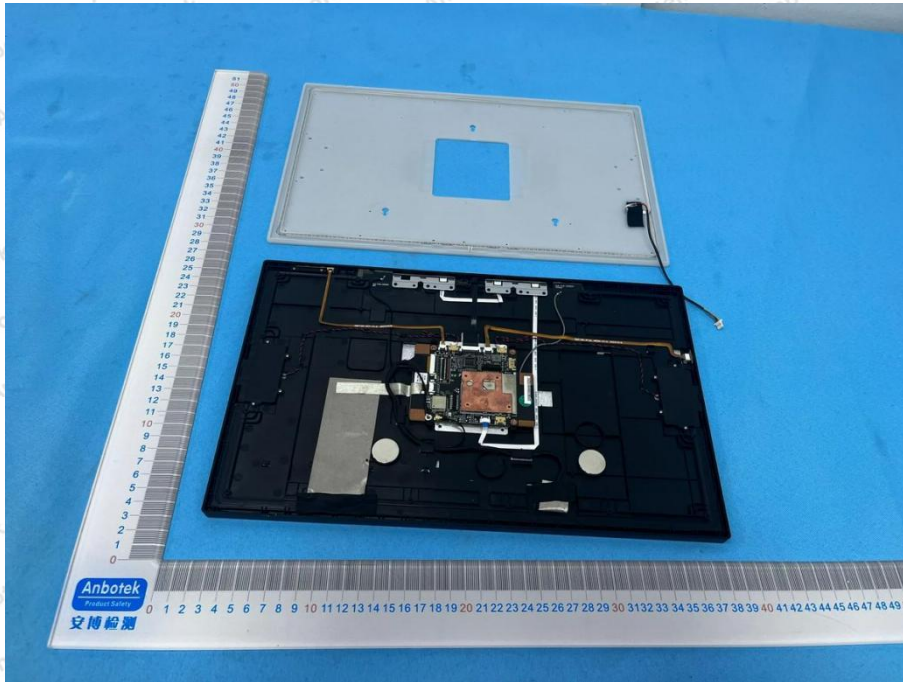

## Appendix III -- Internal Photograph

Model: SMT156

BT&WIFI ANT

ZIGBee ANT