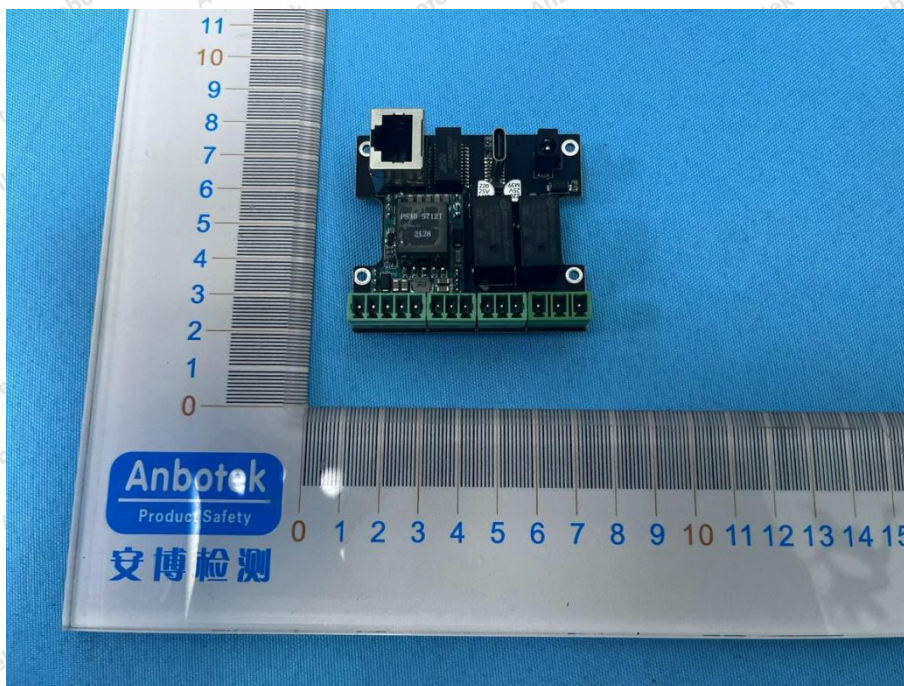

## Appendix III -- Internal Photograph

Model: SMT156

BT&WIFI ANT

ZIGBee ANT