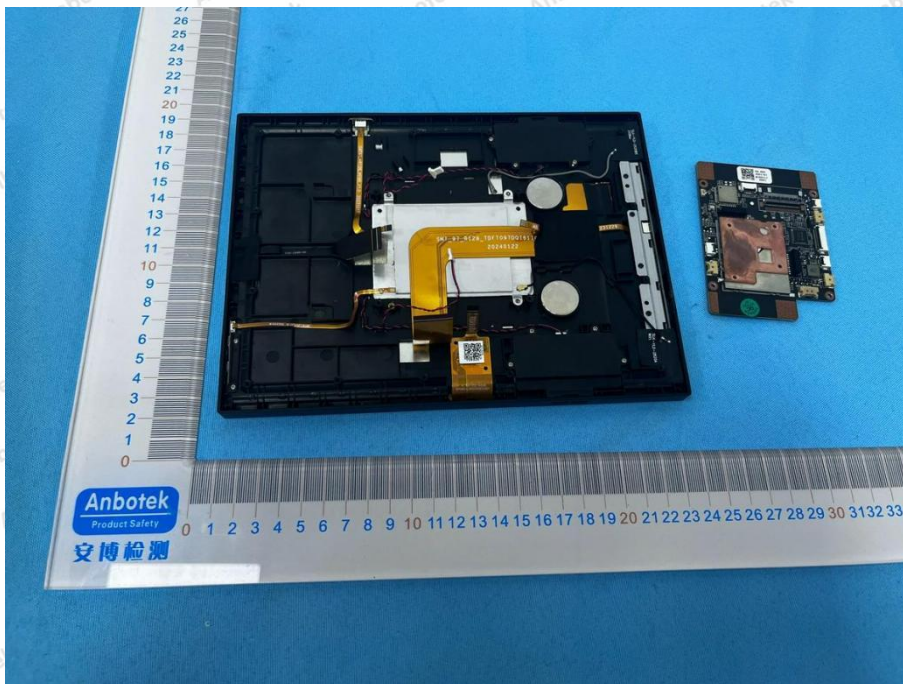

Shenzhen Anbotek Compliance Laboratory Limited

Address: 1/F., Building D, Sogood Science and Technology Park, Sanwei Community, Hangcheng Street, Bao'an District, Shenzhen, Guangdong, China.
Tel: (86) 0755-26066440 Fax: (86) 0755-26014772 Email: service@anbotek.com

Hotline

400-003-0500

www.anbotek.com.cn