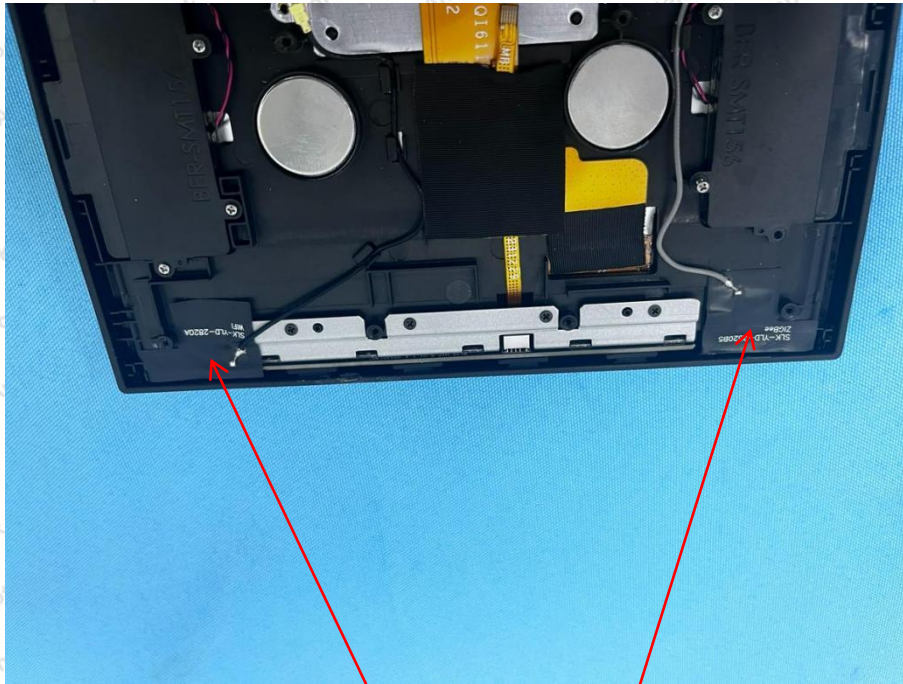

ZIGBee ANT

BT&WIFI ANT