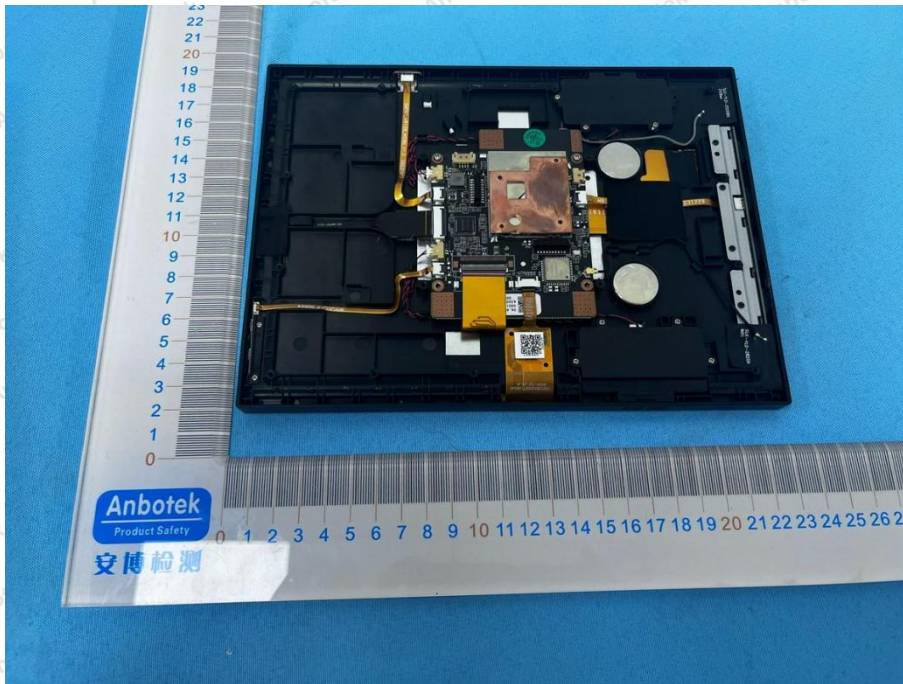

Shenzhen Anbotek Compliance Laboratory Limited

Address: 1/F., Building D, Sogood Science and Technology Park, Sanwei Community, Hangcheng Street, Bao'an District, Shenzhen, Guangdong, China.
Tel: (86) 0755-26066440 Fax: (86) 0755-26014772 Email: service@anbotek.com

Hotline

400-003-0500

www.anbotek.com.cn