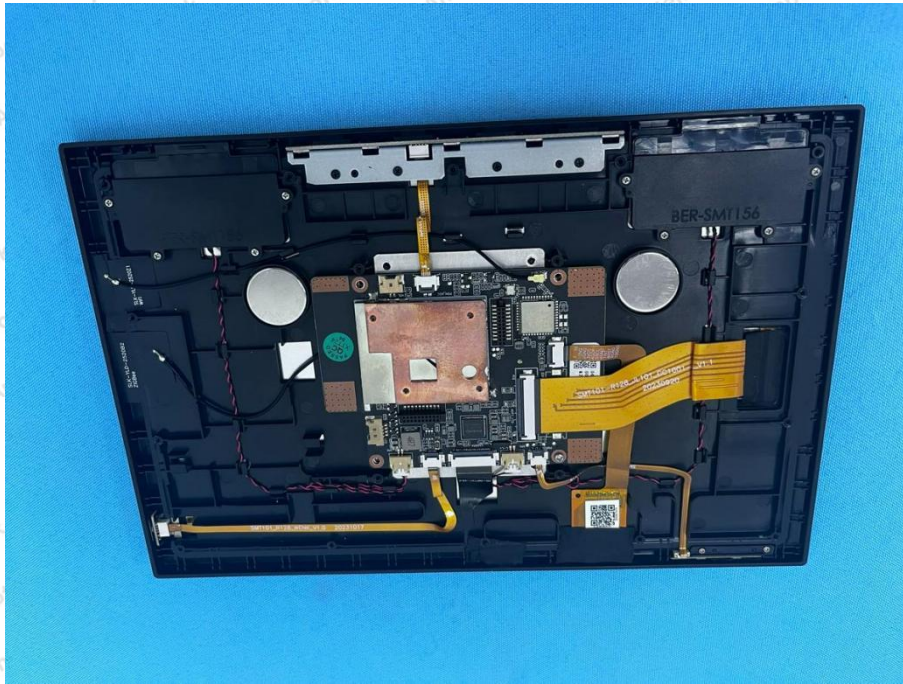

Shenzhen Anbotek Compliance Laboratory Limited

Address: 1/F., Building D, Sogood Science and Technology Park, Sanwei Community, Hangcheng Street, Bao'an District, Shenzhen, Guangdong, China.
Tel: (86) 0755-26066440 Fax: (86) 0755-26014772 Email: service@anbotek.com

Hotline
400-003-0500
www.anbotek.com.cn