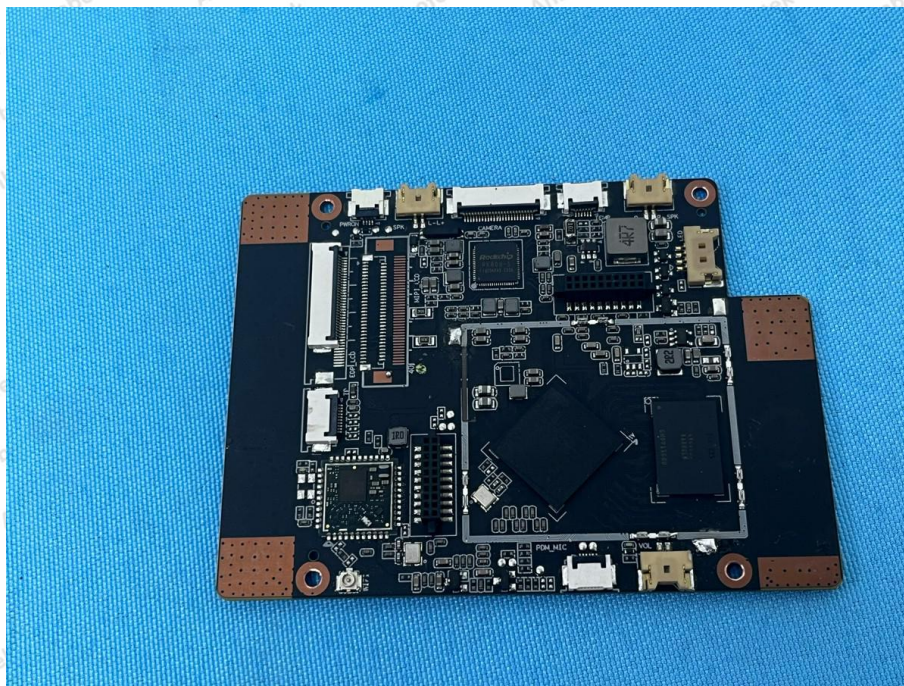

## Appendix III -- Internal Photograph

Model: SMT156

BT&WIFI ANT

ZIGBee ANT