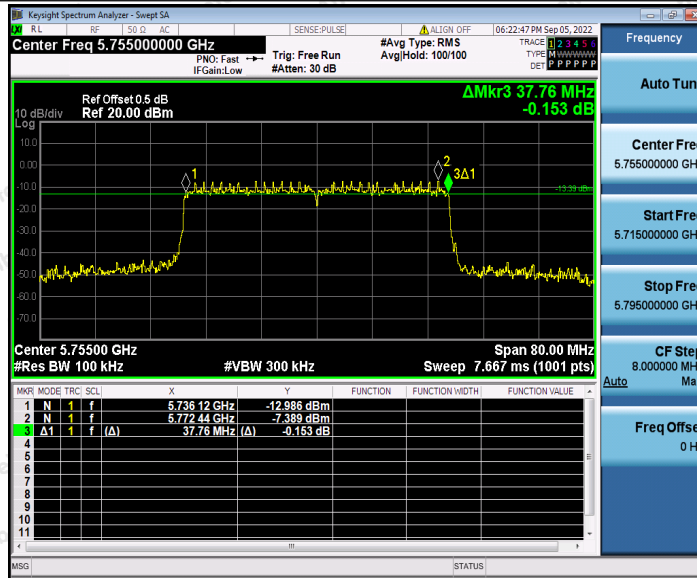

11AX40SISO_Ant2_5755

11AX40SISO_Ant1_5795