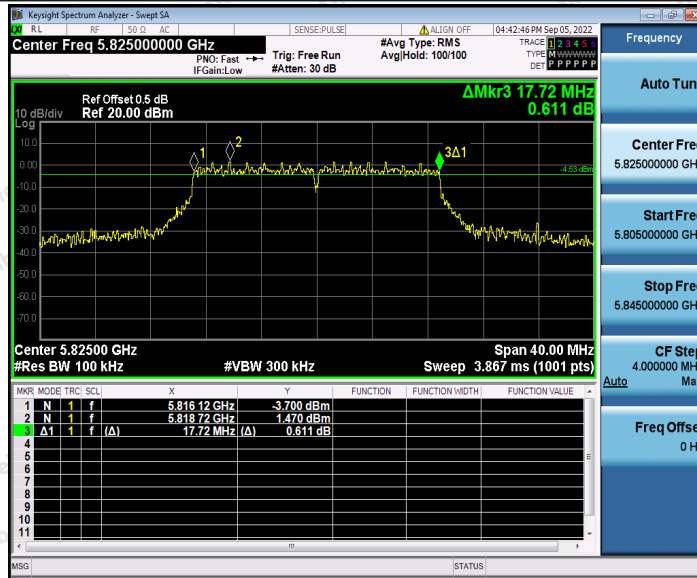

11N20SISO_Ant1_5825

11N20SISO_Ant2_5825

11N40SISO_Ant1_5755

Shenzhen Anbotek Compliance Laboratory Limited

Address: 1/F., Building D, Sogood Science and Technology Park, Sanwei Community, Hangcheng Street, Bao'an District, Shenzhen, Guangdong, China.
 Tel: (86) 0755-26066440 Fax: (86) 0755-26014772 Email: service@anbotek.com