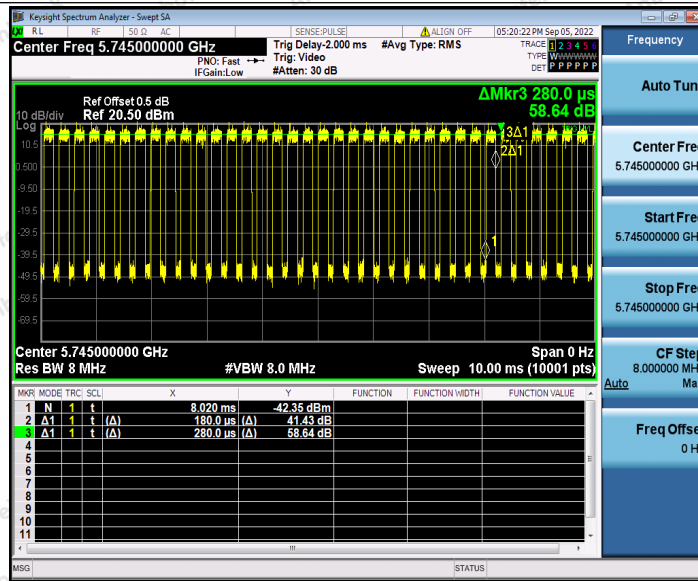

11A_Ant1_5785