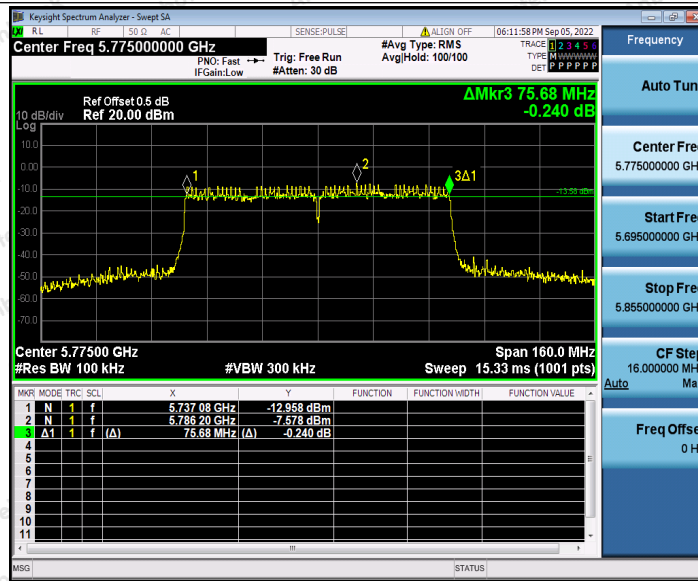

11AX20SISO_Ant1_5745