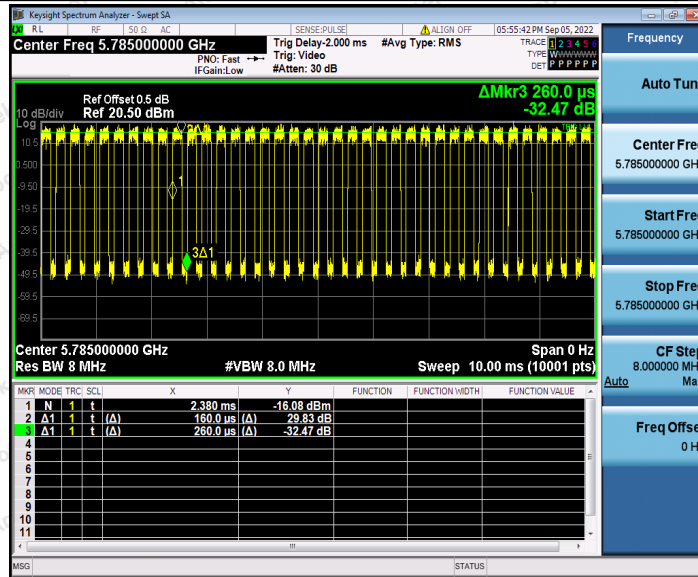

11N20SISO_Ant2_5785

11N20SISO_Ant1_5825

Shenzhen Anbotek Compliance Laboratory Limited

Address: 1/F., Building D, Sogood Science and Technology Park, Sanwei Community, Hangcheng Street, Bao'an District, Shenzhen, Guangdong, China.
Tel: (86) 0755-26066440 Fax: (86) 0755-26014772 Email: service@anbotek.com

Hotline 400-003-0500
www.anbotek.com.cn