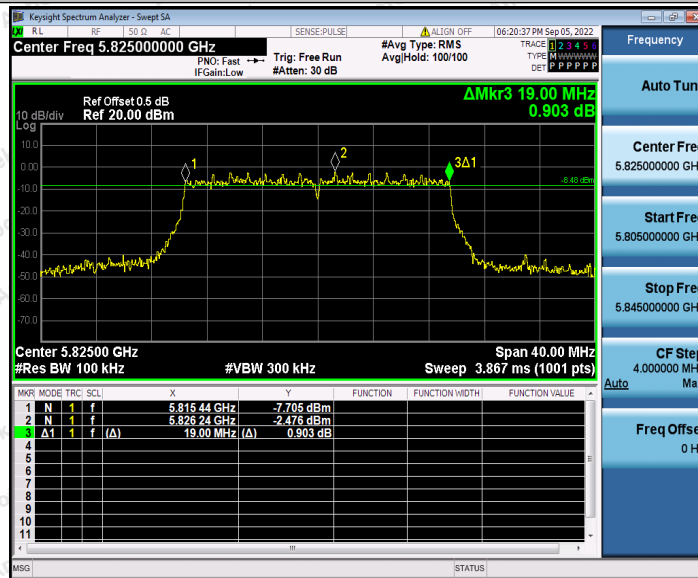

11AX20SISO_Ant2_5825

11AX40SISO_Ant1_5755