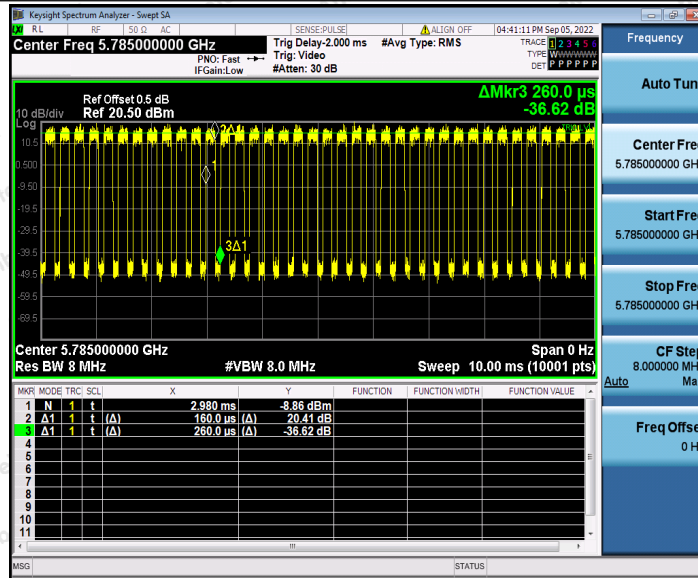

11N20SISO_Ant1_5785

11N20SISO_Ant2_5785