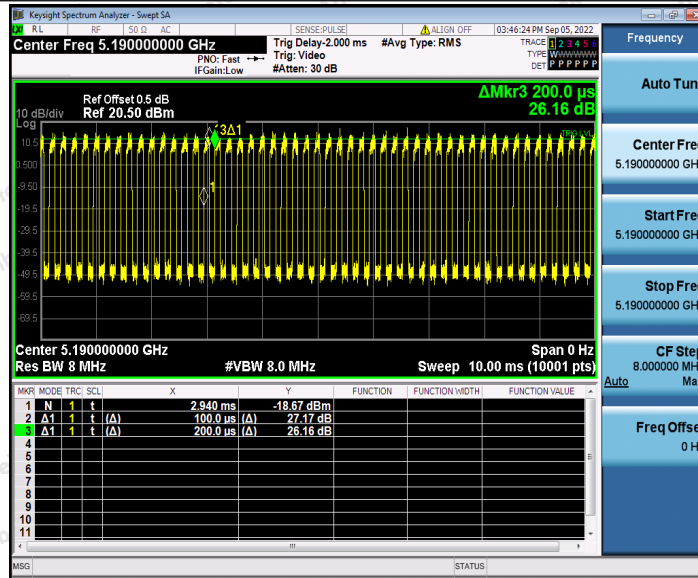

11N40SISO_Ant2_5190

11N40SISO_Ant1_5230