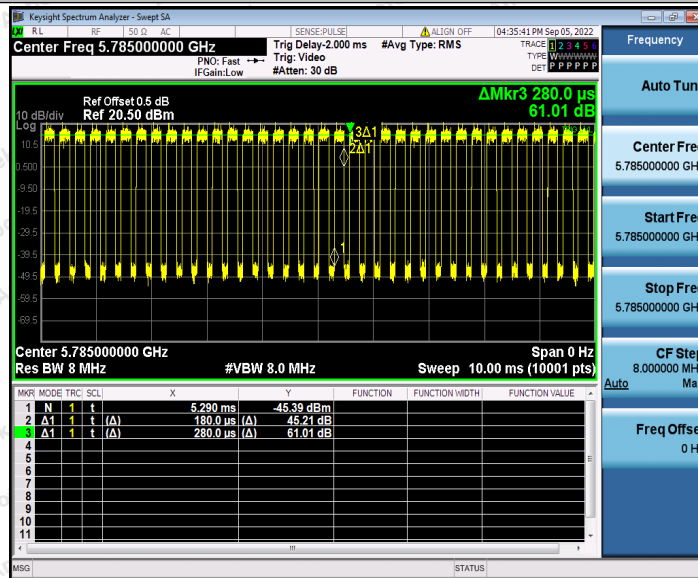

11A_Ant1_5785

11A_Ant2_5785