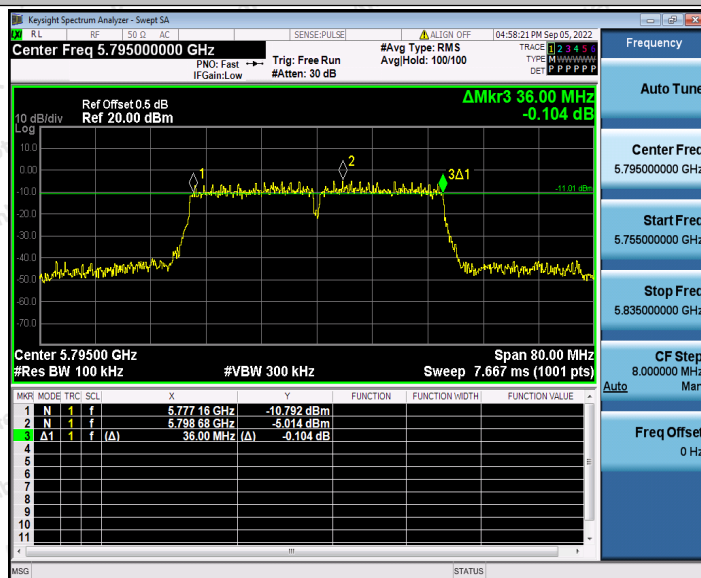

Hotline 400-003-0500
www.anbotek.com.cn

11AC40SISO_Ant2_5755

11AC40SISO_Ant1_5795

Shenzhen Anbotek Compliance Laboratory Limited

Address: 1/F., Building D, Sogood Science and Technology Park, Sanwei Community, Hangcheng Street, Bao'an District, Shenzhen, Guangdong, China.
Tel: (86) 0755-26066440 Fax: (86) 0755-26014772 Email: service@anbotek.com