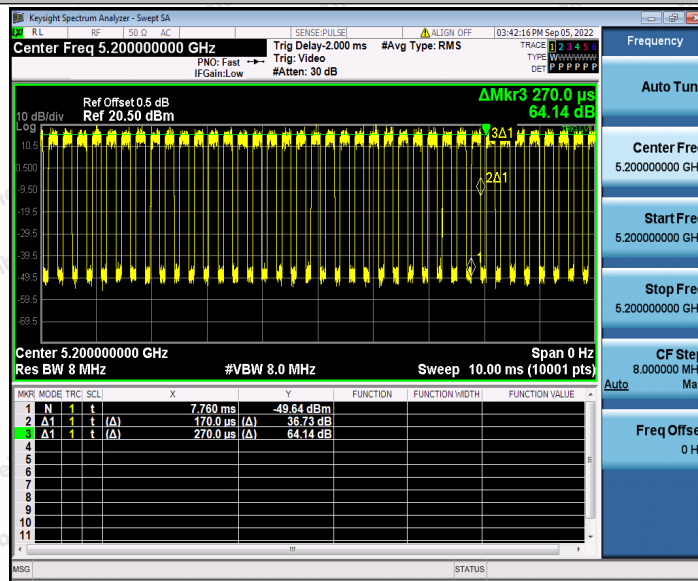

11N20SISO_Ant2_5200

11N20SISO_Ant1_5240