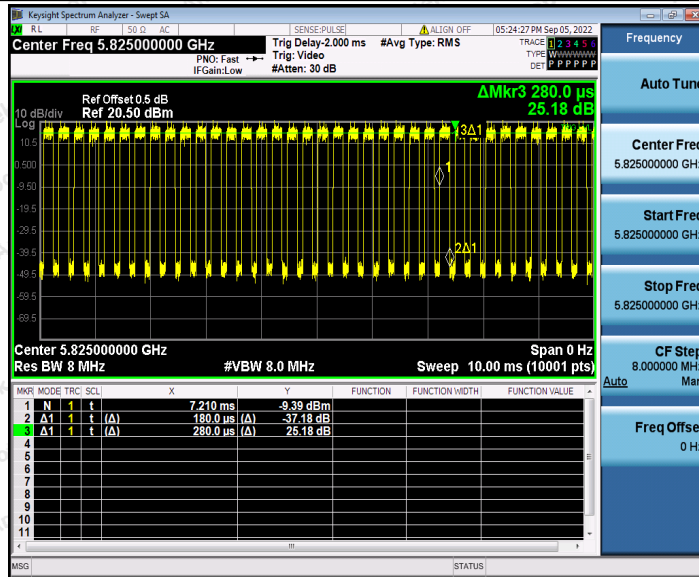

11A_Ant2_5825

11N20SISO_Ant1_5180

Shenzhen Anbotek Compliance Laboratory Limited

Address: 1/F., Building D, Sogood Science and Technology Park, Sanwei Community, Hangcheng Street, Bao'an District, Shenzhen, Guangdong, China.
Tel: (86) 0755-26066440 Fax: (86) 0755-26014772 Email: service@anbotek.com

Hotline
400-003-0500
www.anbotek.com.cn