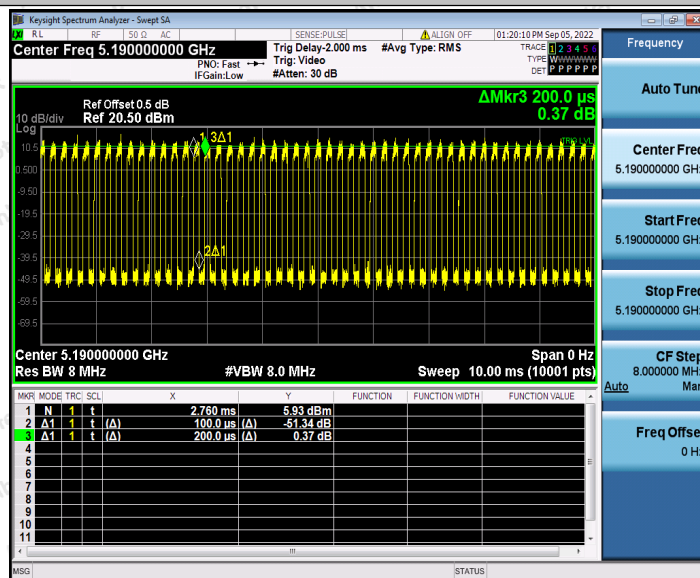

Hotline 400-003-0500
 www.anbotek.com.cn

11N20SISO_Ant2_5825

11N40SISO_Ant1_5190

Shenzhen Anbotek Compliance Laboratory Limited

Address: 1/F., Building D, Sogood Science and Technology Park, Sanwei Community, Hangcheng Street, Bao'an District, Shenzhen, Guangdong, China.
Tel: (86) 0755-26066440 Fax: (86) 0755-26014772 Email: service@anbotek.com