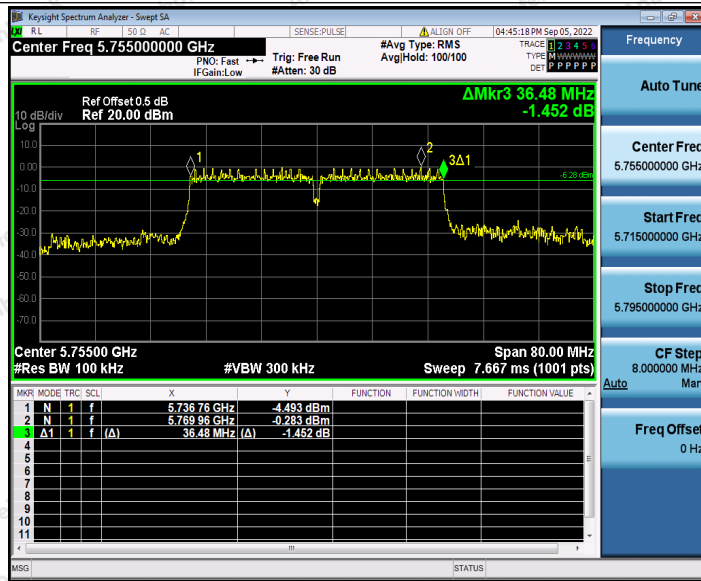

11N40SISO_Ant2_5755