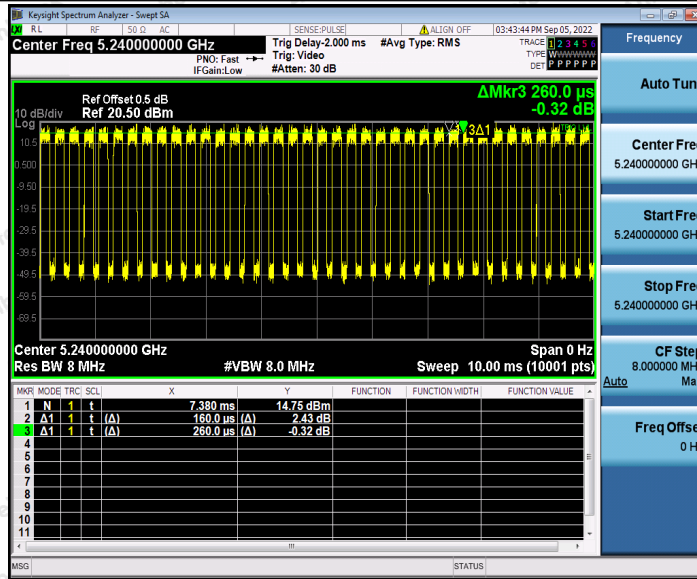

11N20SISO_Ant1_5745