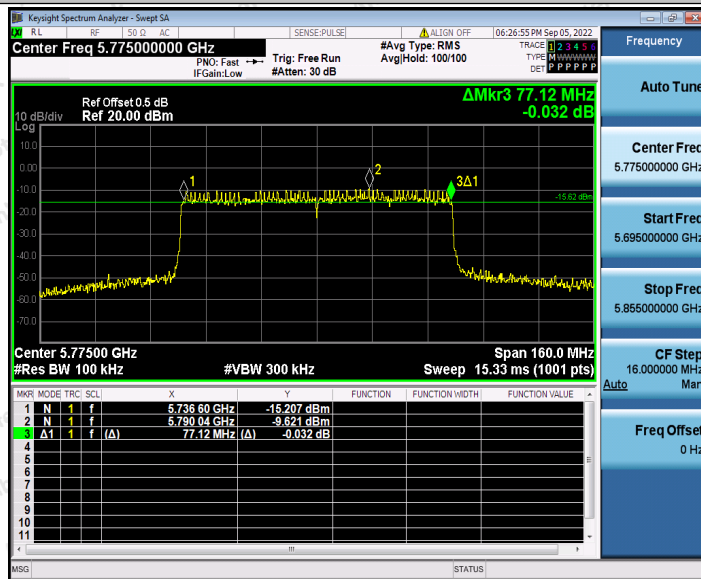

11AX80SISO_Ant2_5775

Shenzhen Anbotek Compliance Laboratory Limited

Address: 1/F., Building D, Sogood Science and Technology Park, Sanwei Community, Hangcheng Street, Bao'an District, Shenzhen, Guangdong, China.
Tel: (86) 0755-26066440 Fax: (86) 0755-26014772 Email: service@anbotek.com

Hotline 400-003-0500
www.anbotek.com.cn