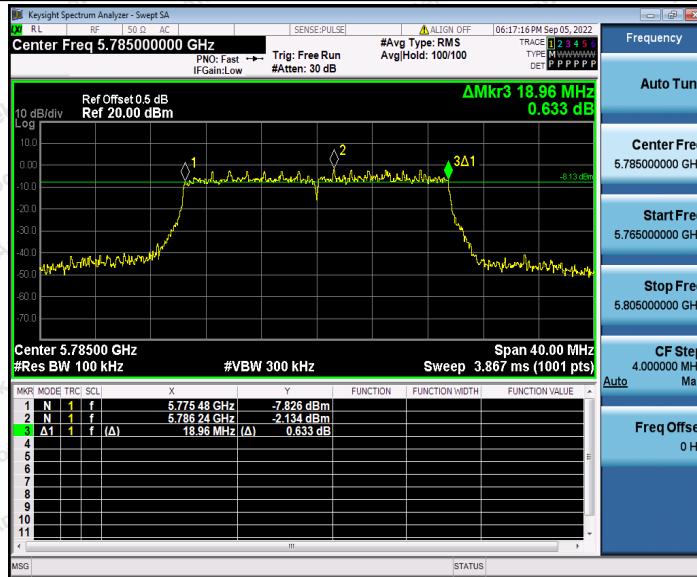

11AX20SISO_Ant2_5785

11AX20SISO_Ant1_5825

Shenzhen Anbotek Compliance Laboratory Limited

Address: 1/F., Building D, Sogood Science and Technology Park, Sanwei Community, Hangcheng Street, Bao'an District, Shenzhen, Guangdong, China.
Tel: (86) 0755-26066440 Fax: (86) 0755-26014772 Email: service@anbotek.com

Hotline 400-003-0500
www.anbotek.com.cn