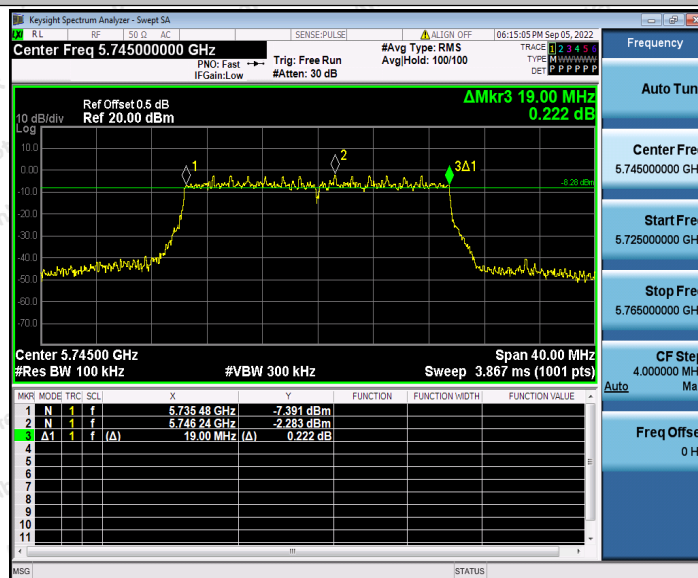

Hotline 400-003-0500
 www.anbotek.com.cn

11AX20SISO_Ant1_5745

11AX20SISO_Ant2_5745

Shenzhen Anbotek Compliance Laboratory Limited

Address: 1/F., Building D, Sogood Science and Technology Park, Sanwei Community, Hangcheng Street, Bao'an District, Shenzhen, Guangdong, China.
Tel: (86) 0755-26066440 Fax: (86) 0755-26014772 Email: service@anbotek.com