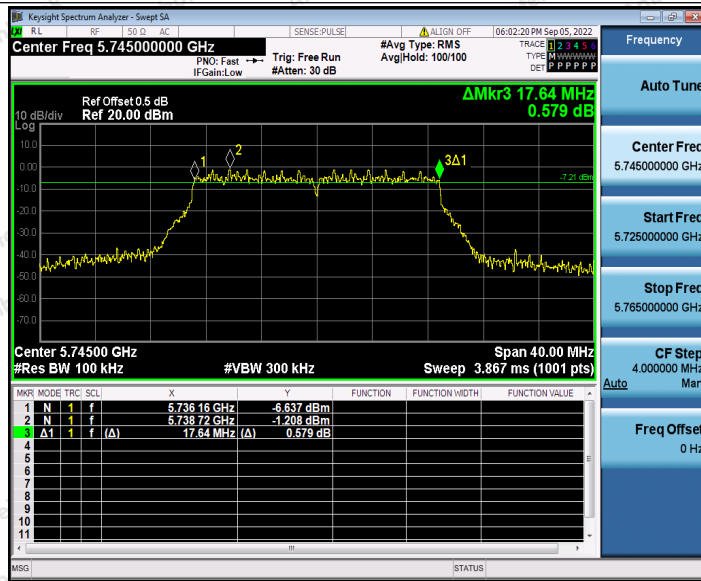

11AC20SISO_Ant1_5785