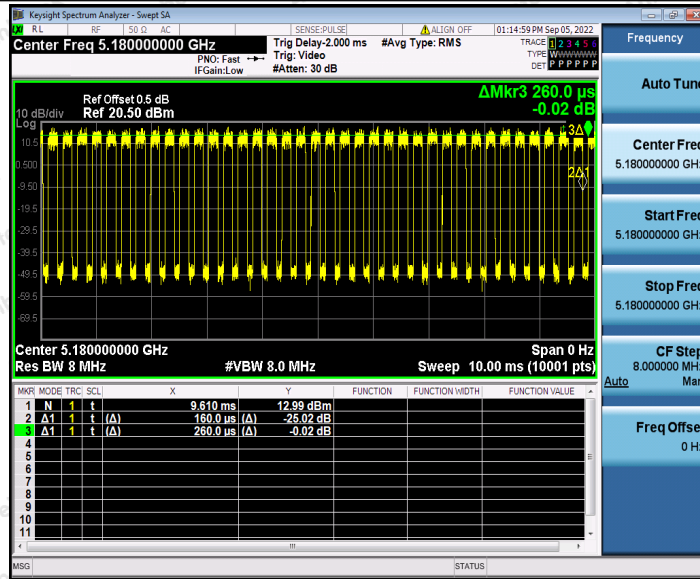

11N20SISO_Ant2_5180