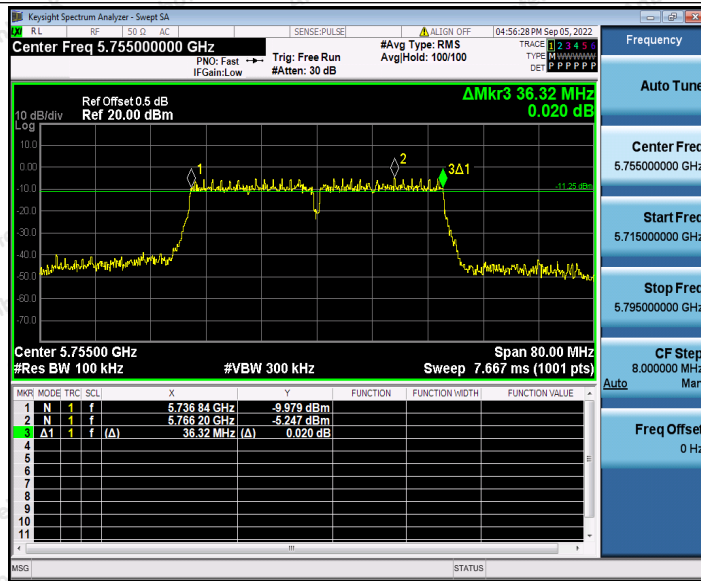

11AC40SISO_Ant2_5755