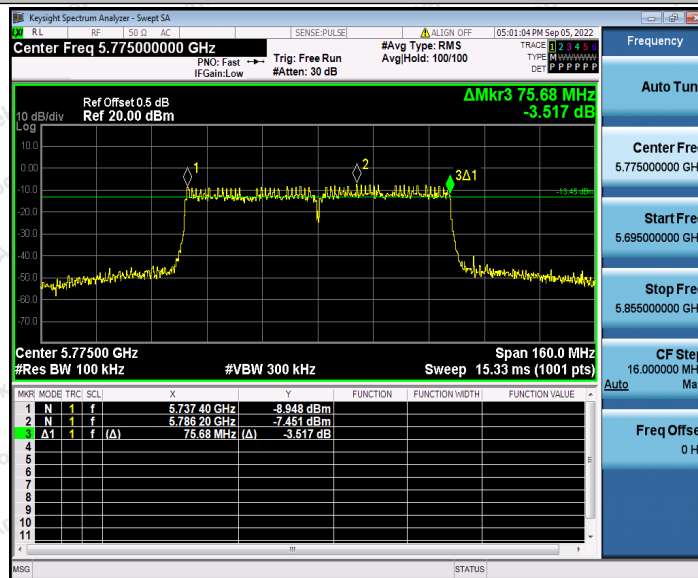

11AC80SISO_Ant1_5775

11AC80SISO_Ant2_5775

Shenzhen Anbotek Compliance Laboratory Limited

Address: 1/F., Building D, Sogood Science and Technology Park, Sanwei Community, Hangcheng Street, Bao'an District, Shenzhen, Guangdong, China.
Tel: (86) 0755-26066440 Fax: (86) 0755-26014772 Email: service@anbotek.com

Hotline 400-003-0500
www.anbotek.com.cn