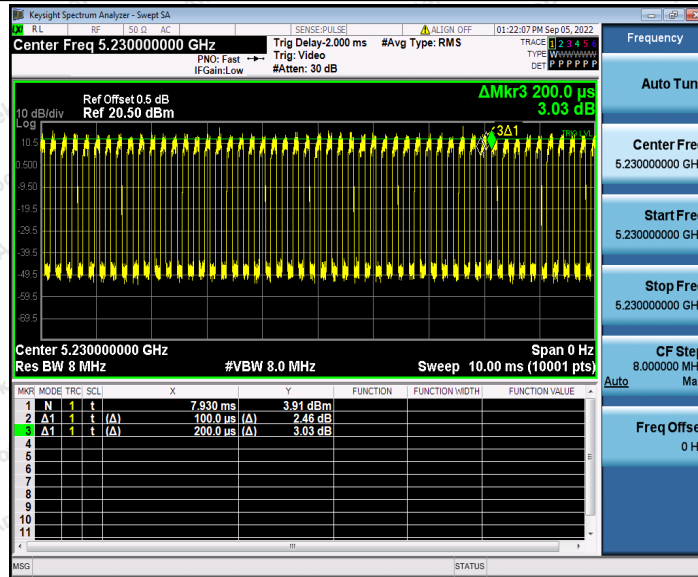

11N40SISO_Ant1_5230

11N40SISO_Ant2_5230

Shenzhen Anbotek Compliance Laboratory Limited

Address: 1/F., Building D, Sogood Science and Technology Park, Sanwei Community, Hangcheng Street, Bao'an District, Shenzhen, Guangdong, China.
Tel: (86) 0755-26066440 Fax: (86) 0755-26014772 Email: service@anbotek.com

Hotline
400-003-0500
www.anbotek.com.cn