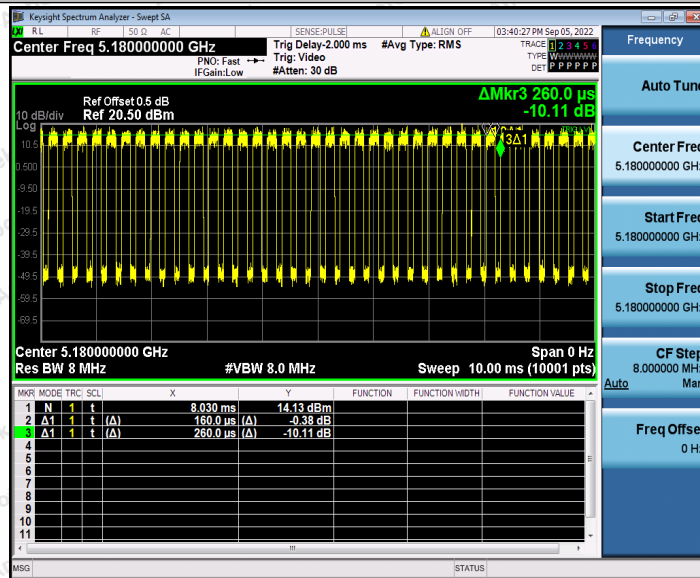

11N20SISO_Ant2_5180

11N20SISO_Ant1_5200