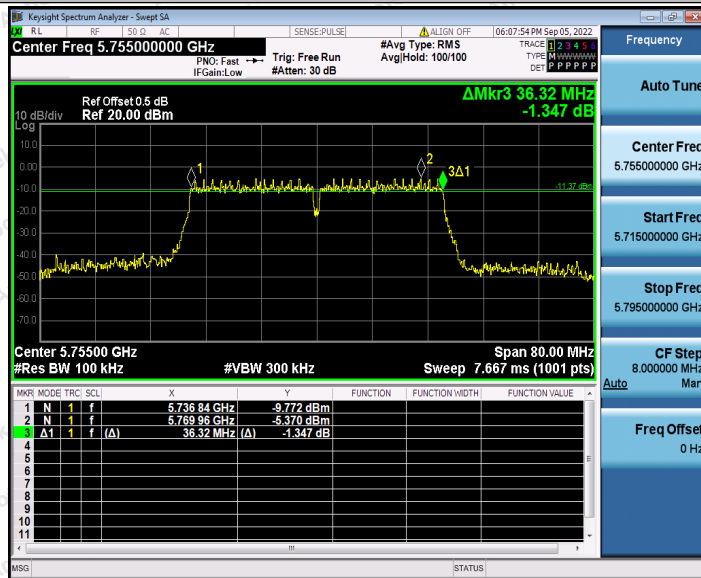

11AC40SISO_Ant2_5755

11AC40SISO_Ant1_5795