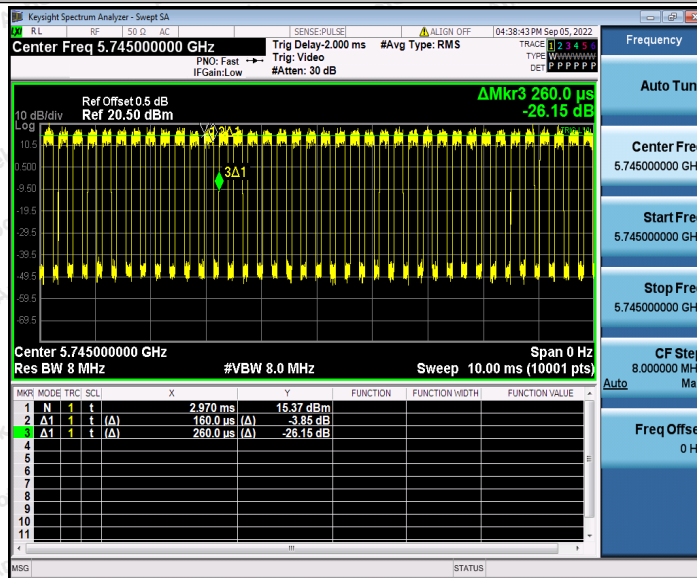

11N20SISO_Ant1_5745

11N20SISO_Ant2_5745