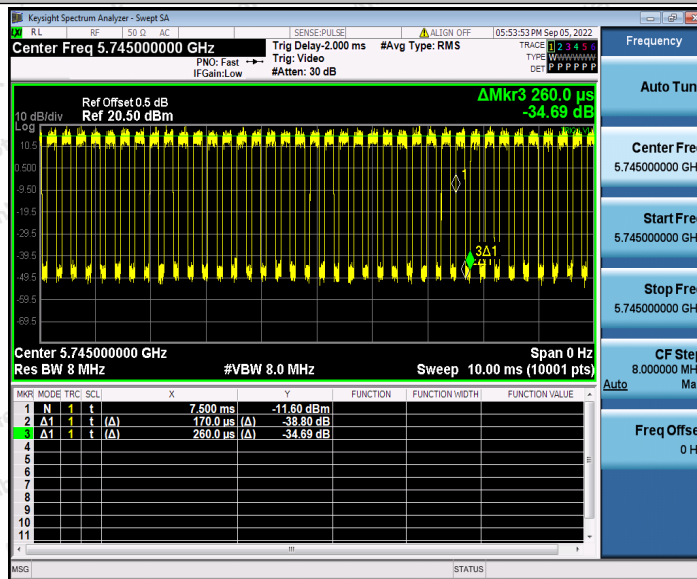

Hotline
 400-003-0500
www.anbotek.com.cn

11N20SISO_Ant1_5745

11N20SISO_Ant2_5745

Shenzhen Anbotek Compliance Laboratory Limited

Address: 1/F., Building D, Sogood Science and Technology Park, Sanwei Community, Hangcheng Street, Bao'an District, Shenzhen, Guangdong, China.
 Tel: (86) 0755-26066440 Fax: (86) 0755-26014772 Email: service@anbotek.com