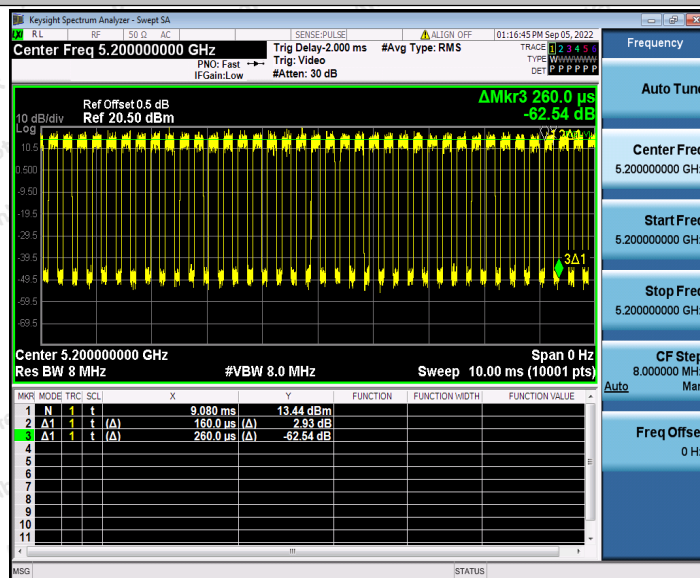

Hotline
 400-003-0500
www.anbotek.com.cn

11N20SISO_Ant2_5180

11N20SISO_Ant1_5200

Shenzhen Anbotek Compliance Laboratory Limited

Address: 1/F., Building D, Sogood Science and Technology Park, Sanwei Community, Hangcheng Street, Bao'an District, Shenzhen, Guangdong, China.
 Tel: (86) 0755-26066440 Fax: (86) 0755-26014772 Email: service@anbotek.com