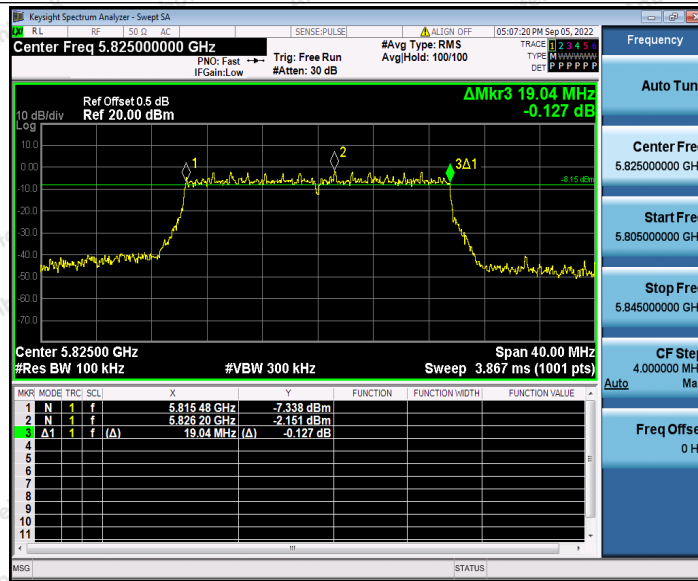

11AX20SISO_Ant2_5825