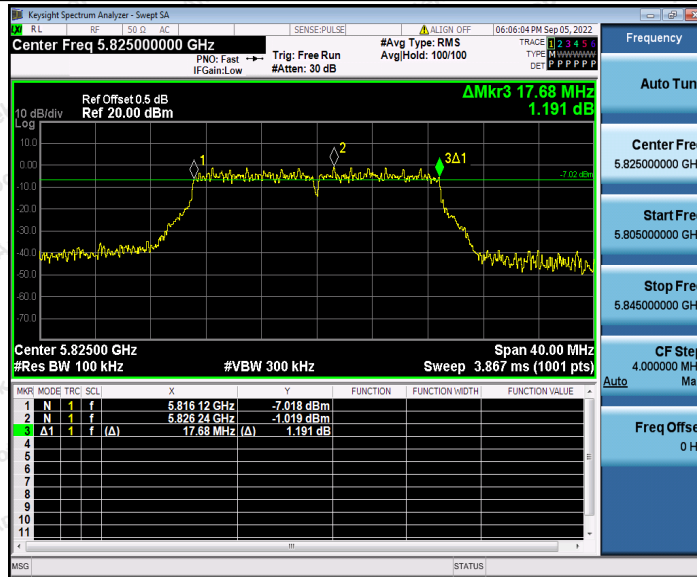

11AC20SISO_Ant2_5825

11AC40SISO_Ant1_5755

Shenzhen Anbotek Compliance Laboratory Limited

Address: 1/F., Building D, Sogood Science and Technology Park, Sanwei Community, Hangcheng Street, Bao'an District, Shenzhen, Guangdong, China.
Tel: (86) 0755-26066440 Fax: (86) 0755-26014772 Email: service@anbotek.com

Hotline 400-003-0500
www.anbotek.com.cn