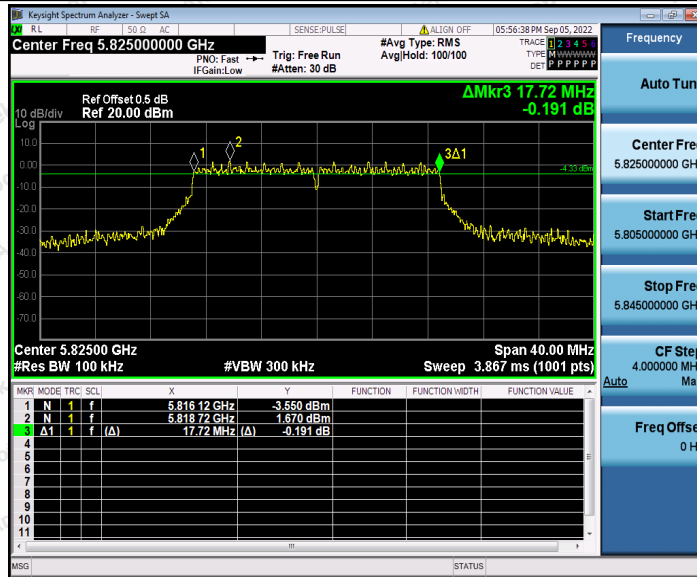

11N20SISO_Ant1_5825

11N20SISO_Ant2_5825

11N40SISO_Ant1_5755

Shenzhen Anbotek Compliance Laboratory Limited

Address: 1/F., Building D, Sogood Science and Technology Park, Sanwei Community, Hangcheng Street, Bao'an District, Shenzhen, Guangdong, China.
 Tel: (86) 0755-26066440 Fax: (86) 0755-26014772 Email: service@anbotek.com