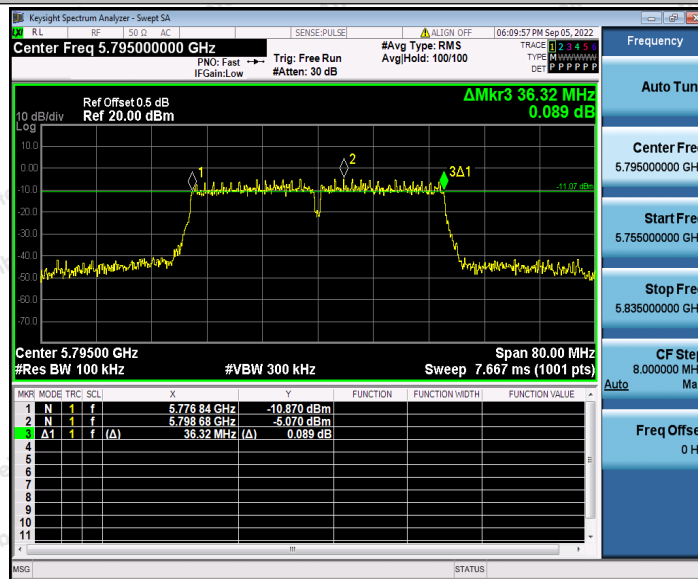

11AC40SISO_Ant2_5795