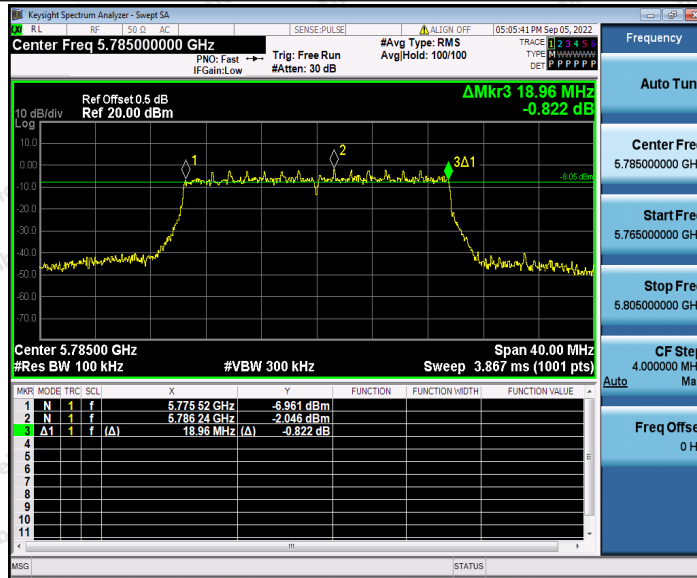

11AX20SISO_Ant1_5785