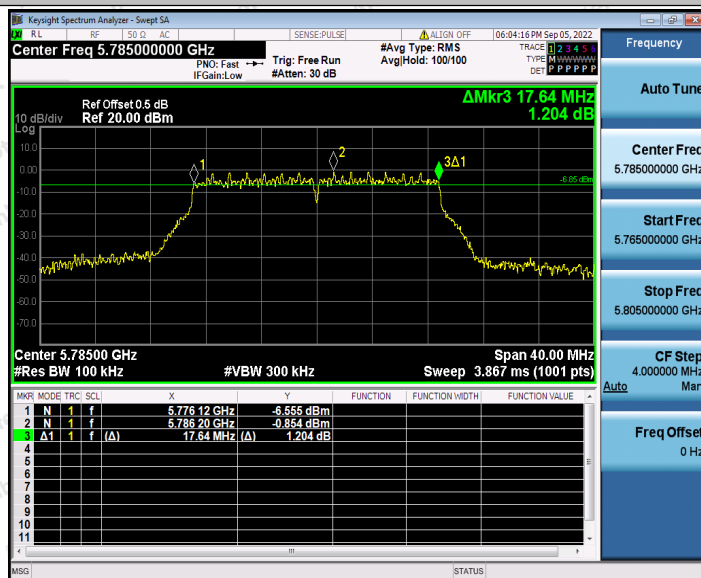

Hotline 400-003-0500
www.anbotek.com.cn

11AC20SISO_Ant1_5785

11AC20SISO_Ant2_5785

Shenzhen Anbotek Compliance Laboratory Limited

Address: 1/F., Building D, Sogood Science and Technology Park, Sanwei Community, Hangcheng Street, Bao'an District, Shenzhen, Guangdong, China.
Tel: (86) 0755-26066440 Fax: (86) 0755-26014772 Email: service@anbotek.com