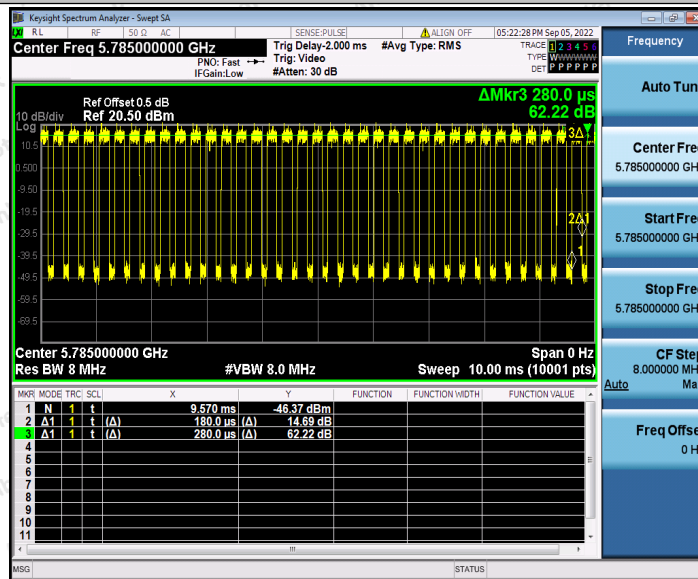

Hotline
 400-003-0500
 www.anbotek.com.cn

11A_Ant1_5785

11A_Ant2_5785

Shenzhen Anbotek Compliance Laboratory Limited

Address: 1/F., Building D, Sogood Science and Technology Park, Sanwei Community, Hangcheng Street, Bao'an District, Shenzhen, Guangdong, China.
 Tel: (86) 0755-26066440 Fax: (86) 0755-26014772 Email: service@anbotek.com