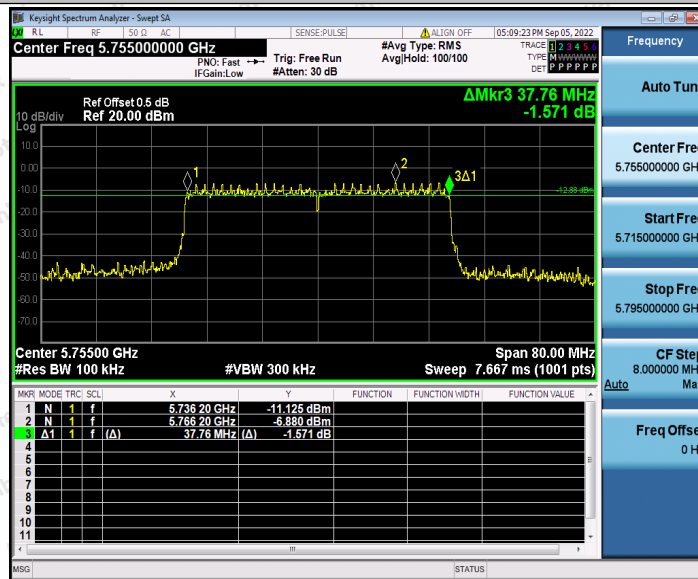

Hotline 400-003-0500
 www.anbotek.com.cn

11AX20SISO_Ant2_5825

11AX40SISO_Ant1_5755

Shenzhen Anbotek Compliance Laboratory Limited

Address: 1/F., Building D, Sogood Science and Technology Park, Sanwei Community, Hangcheng Street, Bao'an District, Shenzhen, Guangdong, China.
Tel: (86) 0755-26066440 Fax: (86) 0755-26014772 Email: service@anbotek.com