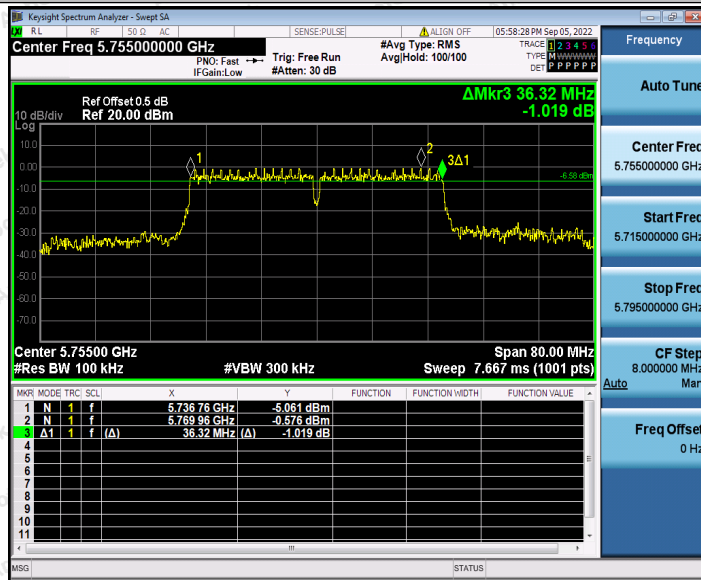

11N40SISO_Ant2_5755

11N40SISO_Ant1_5795