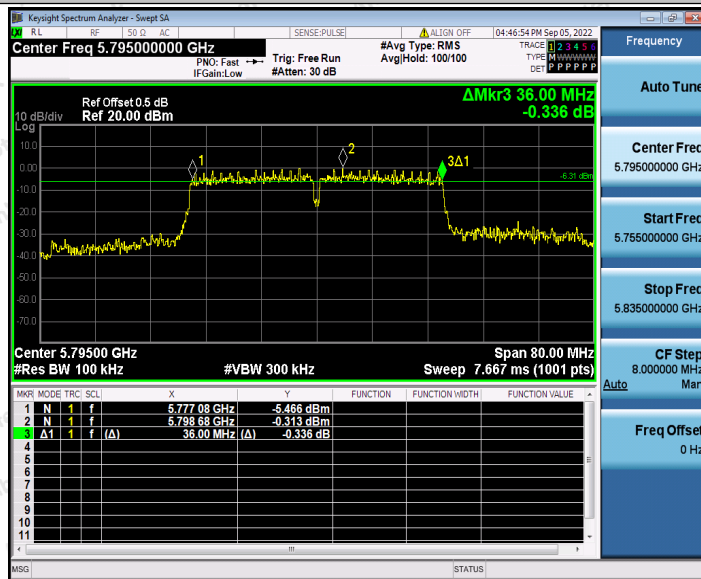

Hotline
 400-003-0500
www.anbotek.com.cn

11N40SISO_Ant2_5755

11N40SISO_Ant1_5795

Shenzhen Anbotek Compliance Laboratory Limited

Address: 1/F., Building D, Sogood Science and Technology Park, Sanwei Community, Hangcheng Street, Bao'an District, Shenzhen, Guangdong, China.
Tel: (86) 0755-26066440 Fax: (86) 0755-26014772 Email: service@anbotek.com