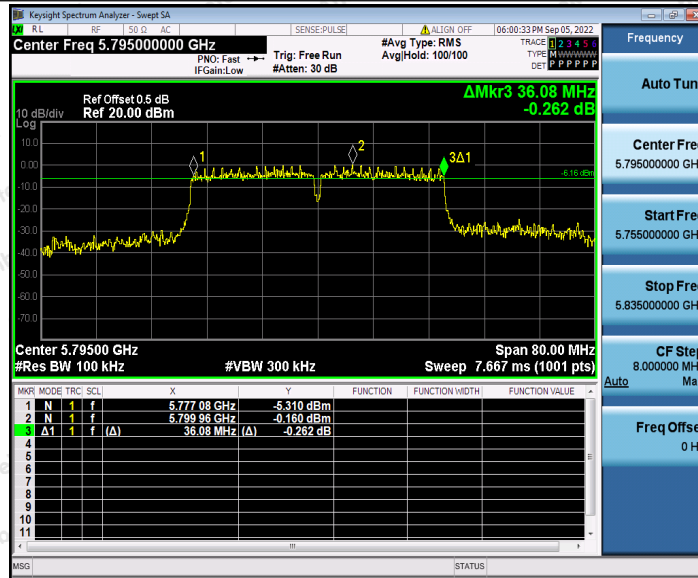

11N40SISO_Ant2_5795

11AC20SISO_Ant1_5745