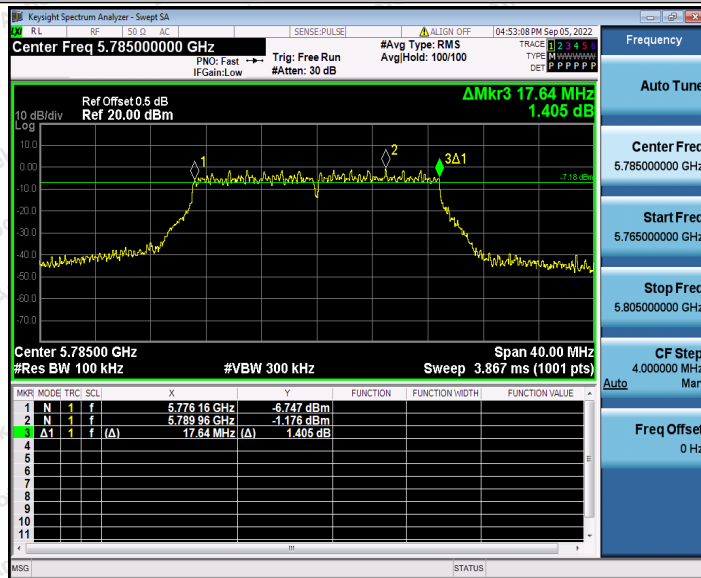

11AC20SISO_Ant1_5785

11AC20SISO_Ant2_5785