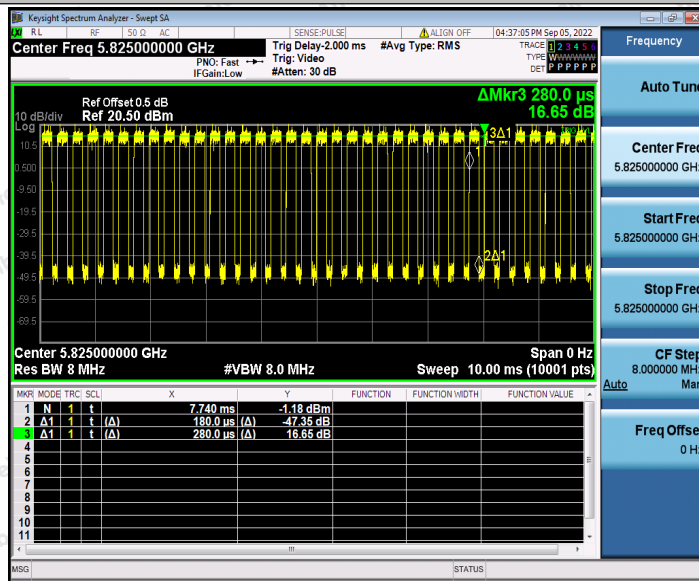

11A_Ant1_5825

11A_Ant2_5825