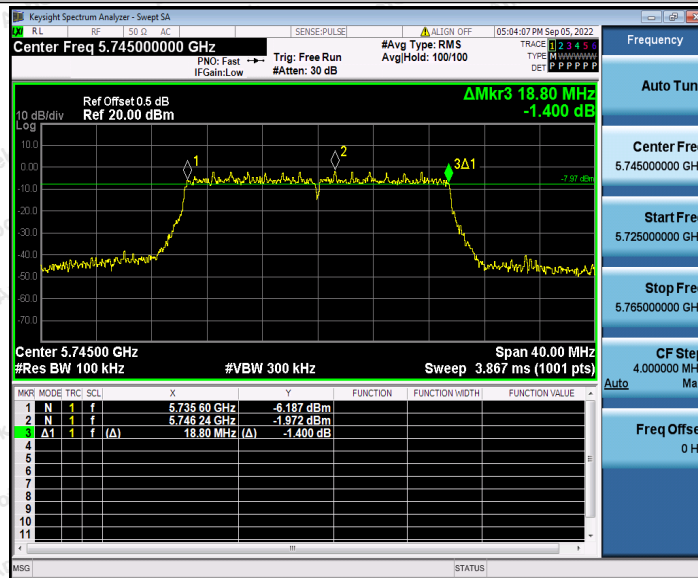

11AX20SISO_Ant1_5745

11AX20SISO_Ant2_5745