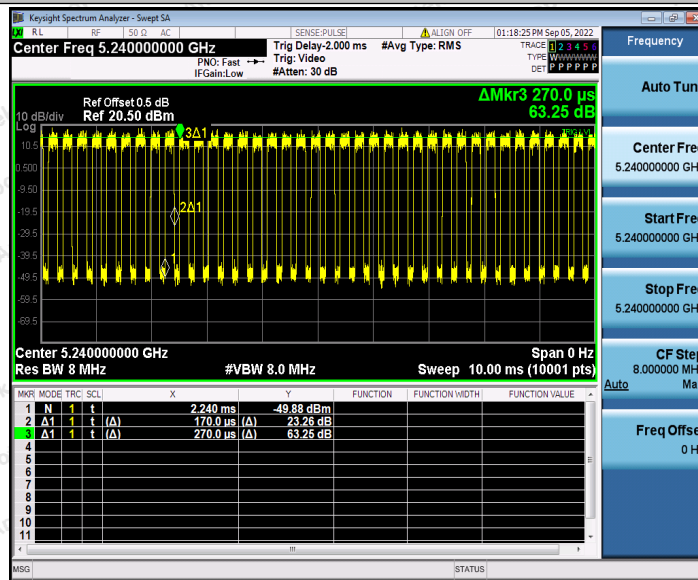

11N20SISO_Ant1_5240

11N20SISO_Ant2_5240

Shenzhen Anbotek Compliance Laboratory Limited

Address: 1/F., Building D, Sogood Science and Technology Park, Sanwei Community, Hangcheng Street, Bao'an District, Shenzhen, Guangdong, China.
Tel: (86) 0755-26066440 Fax: (86) 0755-26014772 Email: service@anbotek.com

Hotline
400-003-0500
www.anbotek.com.cn