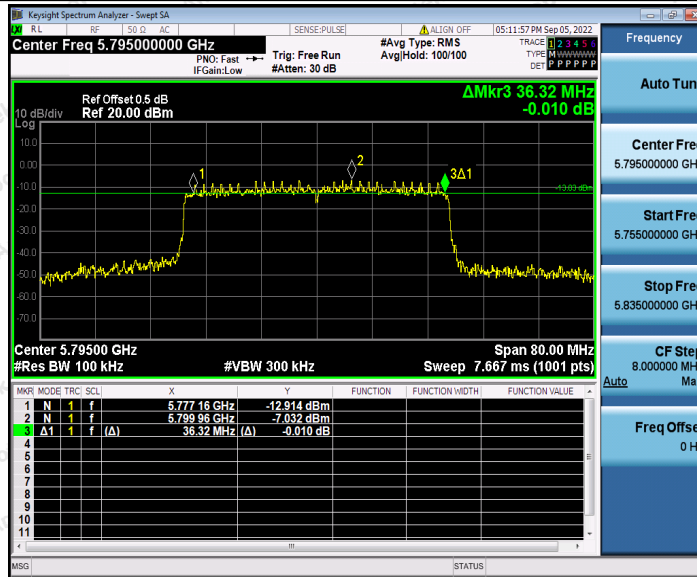

11AX40SISO_Ant1_5795

11AX40SISO_Ant2_5795

Shenzhen Anbotek Compliance Laboratory Limited

Address: 1/F., Building D, Sogood Science and Technology Park, Sanwei Community, Hangcheng Street, Bao'an District, Shenzhen, Guangdong, China.
Tel: (86) 0755-26066440 Fax: (86) 0755-26014772 Email: service@anbotek.com

Hotline 400-003-0500
www.anbotek.com.cn