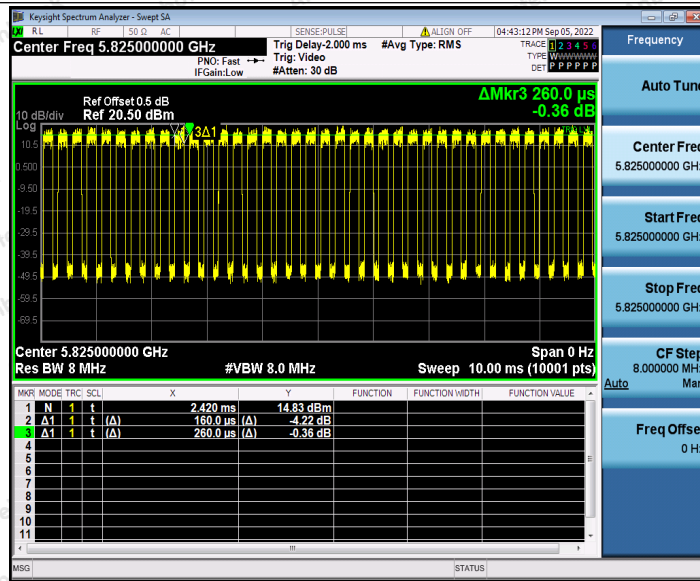

11N20SISO_Ant2_5825