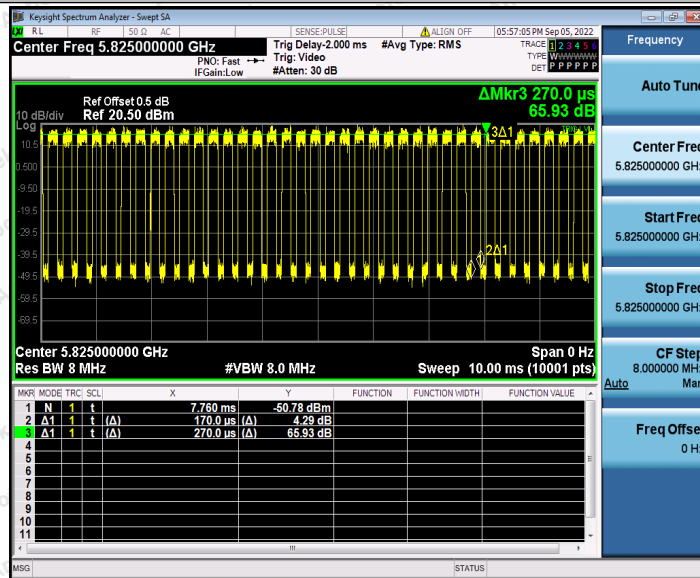

11N20SISO_Ant2_5825

11N40SISO_Ant1_5190