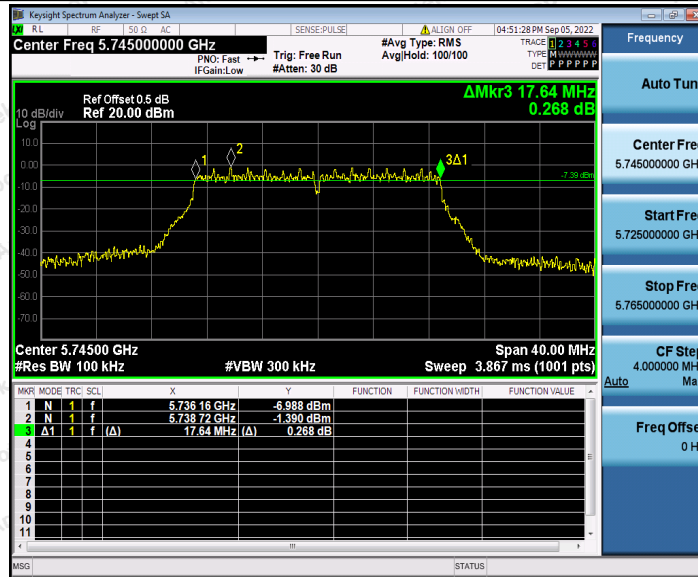

11AC20SISO_Ant1_5745

11AC20SISO_Ant2_5745

Shenzhen Anbotek Compliance Laboratory Limited

Address: 1/F., Building D, Sogood Science and Technology Park, Sanwei Community, Hangcheng Street, Bao'an District, Shenzhen, Guangdong, China.
Tel: (86) 0755-26066440 Fax: (86) 0755-26014772 Email: service@anbotek.com

Hotline 400-003-0500
www.anbotek.com.cn