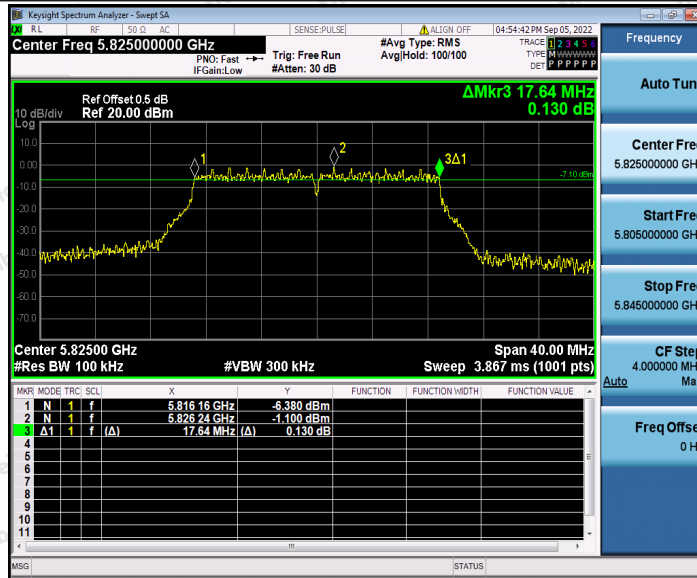

11AC20SISO_Ant1_5825