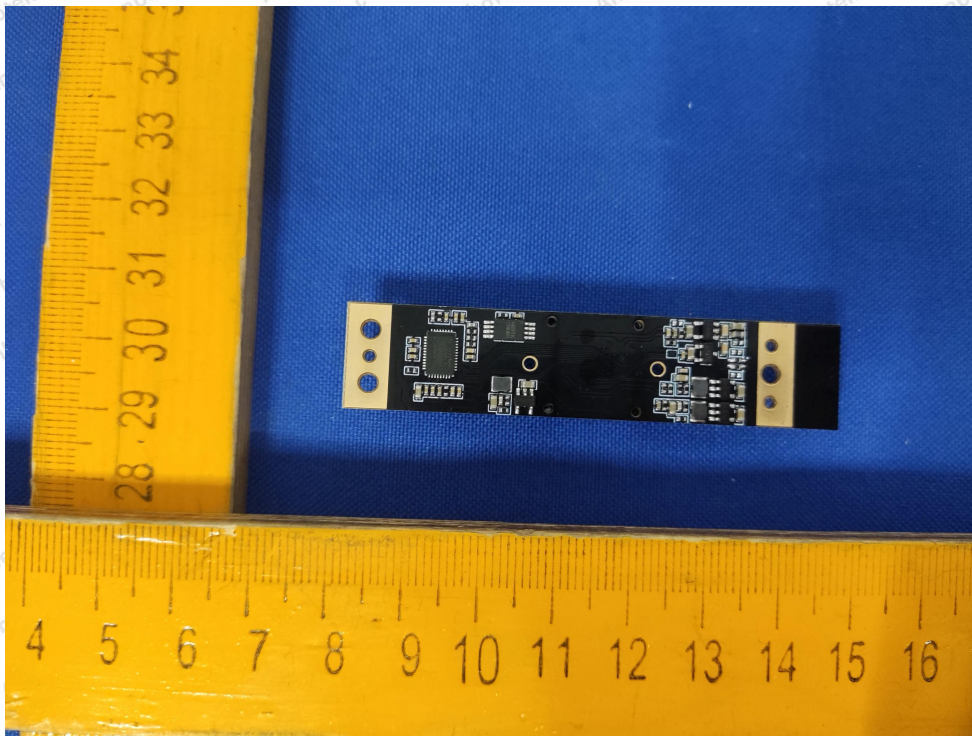

Code: AB-RF-05-b

Hotline  
400-003-0500  
www.anbotek.com.cn

For Model: NW2493T & NW3293T

**Shenzhen Anbotek Compliance Laboratory Limited**

Address: 1/F., Building D, Sogood Science and Technology Park, Sanwei Community, Hangcheng Street, Bao'an District, Shenzhen, Guangdong, China.  
Tel: (86) 0755-26066440 Fax: (86) 0755-26014772 Email: service@anbotek.com