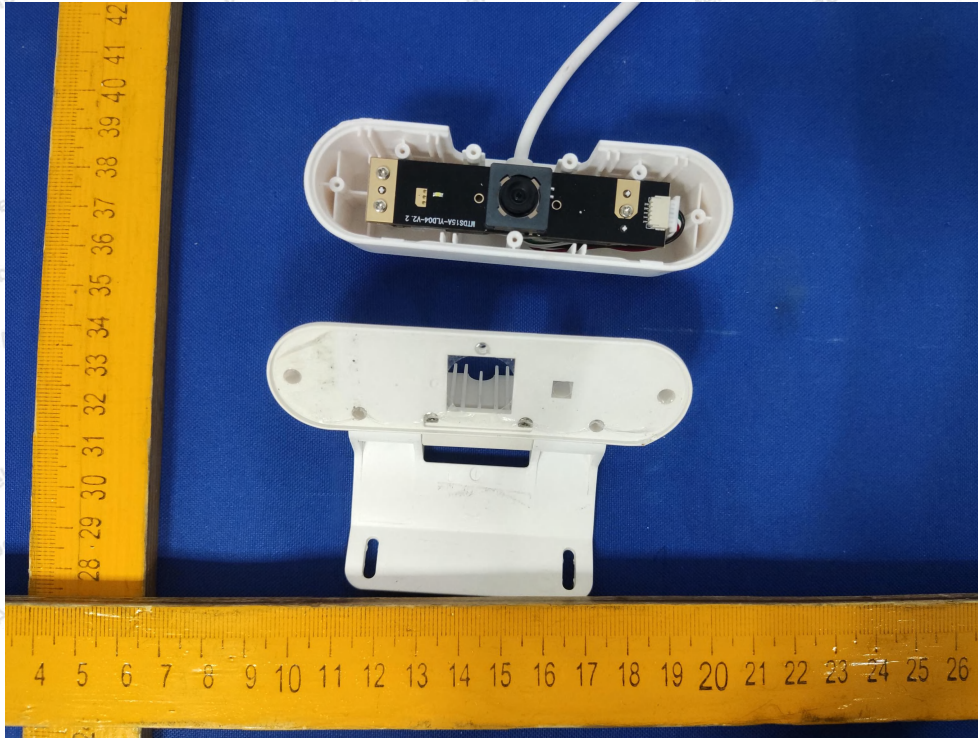

Code: AB-RF-05-b

Hotline  
400-003-0500  
www.anbotek.com.cn

For Model: NW2493T & NW3293T

**Shenzhen Anbotek Compliance Laboratory Limited**

Address: 1/F., Building D, Sogood Science and Technology Park, Sanwei Community, Hangcheng Street, Bao'an District, Shenzhen, Guangdong, China.  
Tel: (86) 0755-26066440 Fax: (86) 0755-26014772 Email: service@anbotek.com