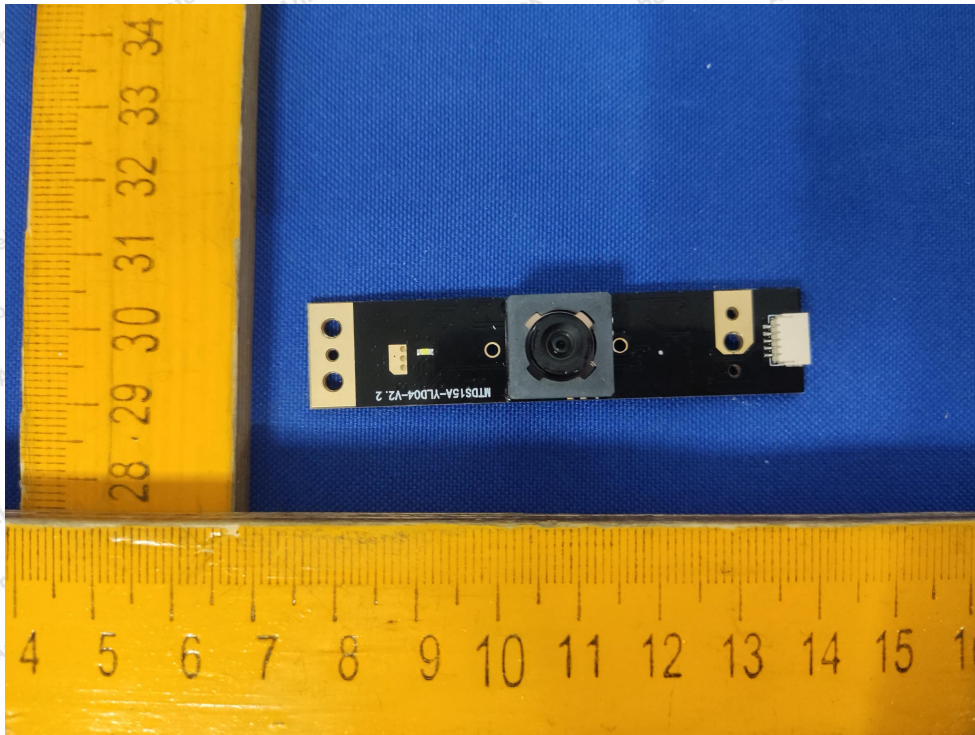

Code: AB-RF-05-b

Hotline  
400-003-0500  
www.anbotek.com.cn

For Model: NW2493T & NW3293T

**Shenzhen Anbotek Compliance Laboratory Limited**

Address: 1/F., Building D, Sogood Science and Technology Park, Sanwei Community, Hangcheng Street, Bao'an District, Shenzhen, Guangdong, China.  
Tel: (86) 0755-26066440 Fax: (86) 0755-26014772 Email: service@anbotek.com